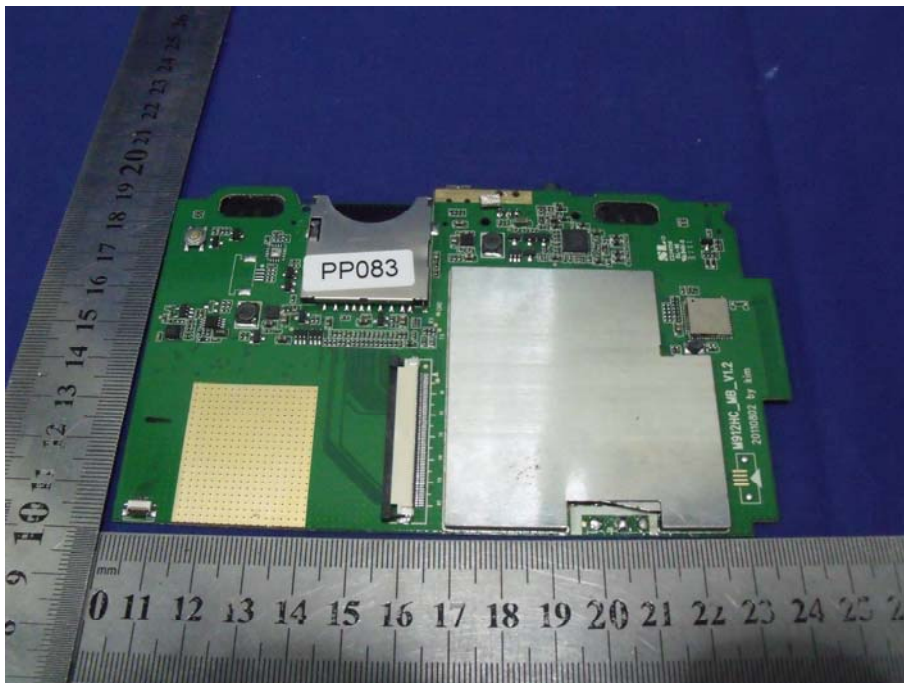

Internal of EUT

WIFI module

Antenna