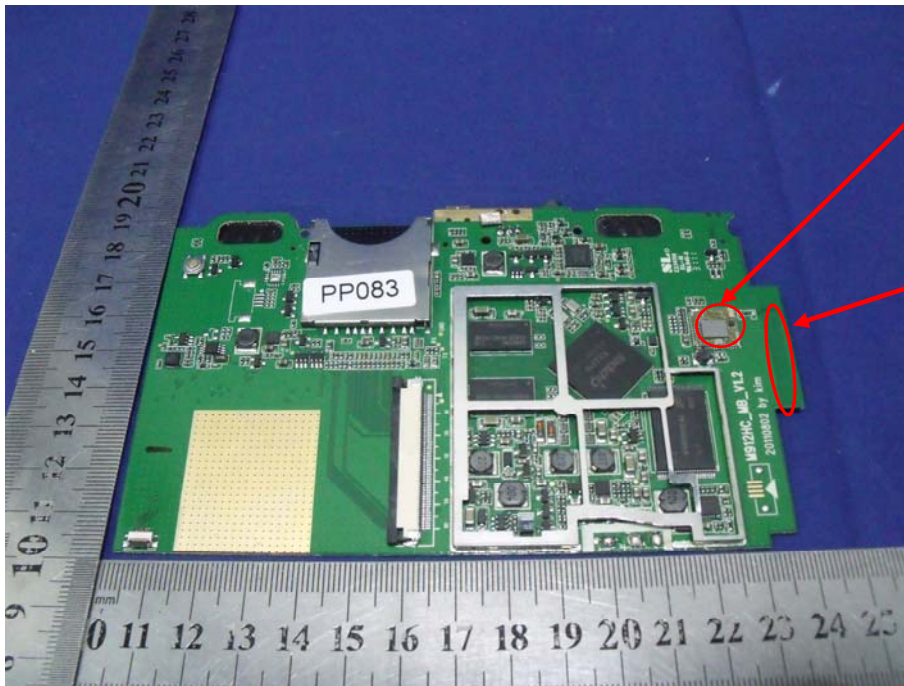

Internal of EUT

WIFI module

Antenna