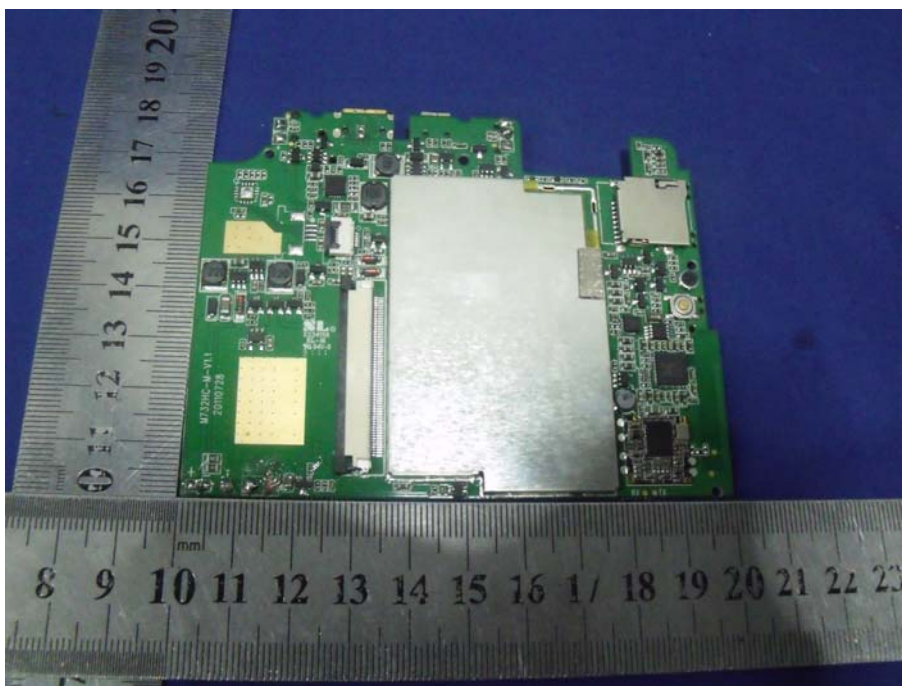

*Internal of EUT*

Antenna

WIFI module