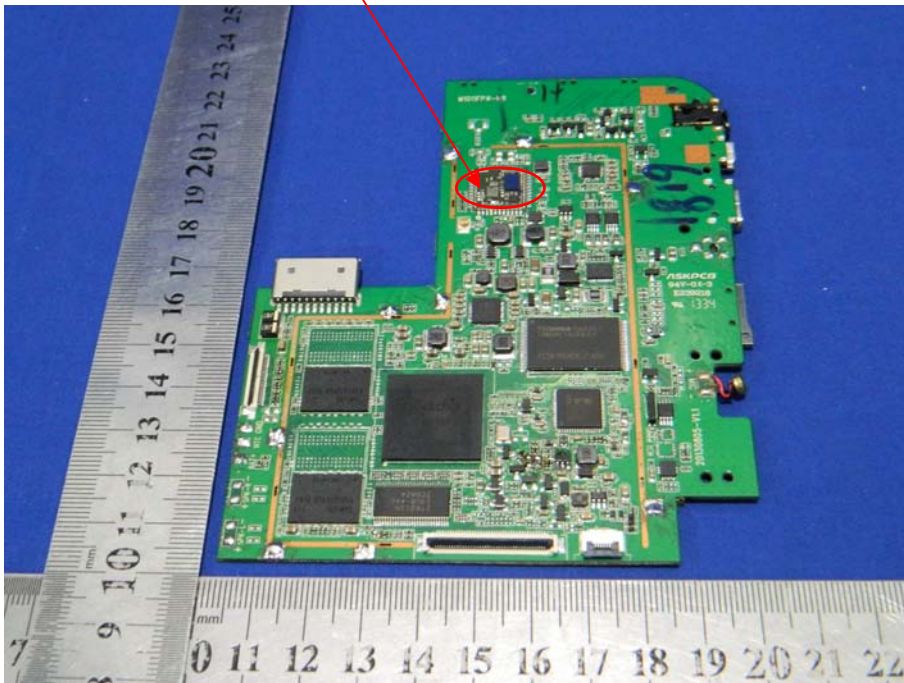

Antenna

WIFI module

Shenzhen EMTEK Co., Ltd.
Building 69, Majialong Industry Zone, Nanshan District, Shenzhen, Guangdong, China
www.emtek.com.cn Tel:+86-755-2695 4280 Fax:+86-755-2695 4282

EMTEK
Access to the World