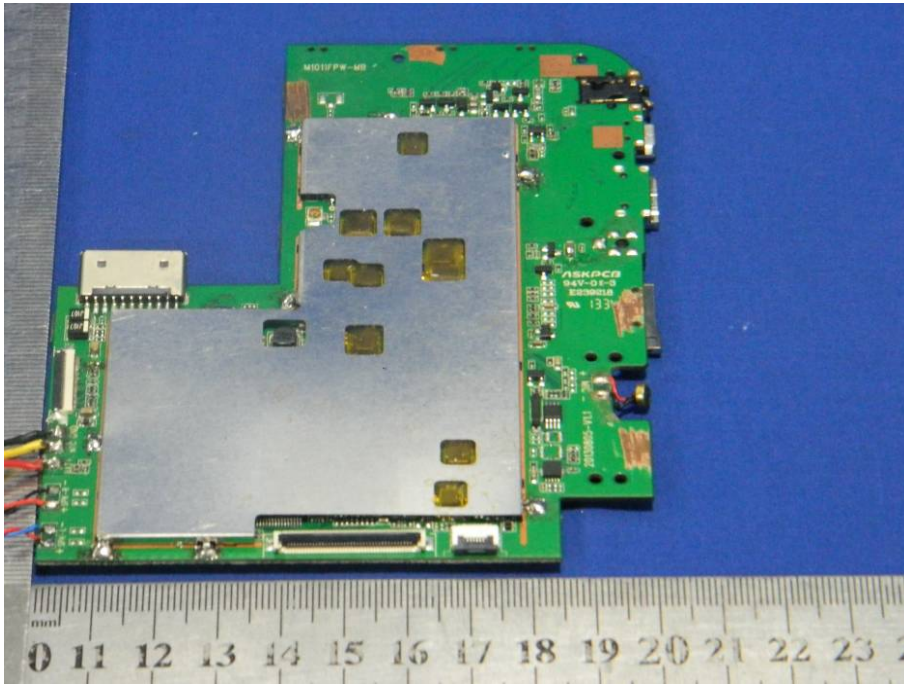

Antenna

WIFI module

Shenzhen EMTEK Co., Ltd.
Building 69, Majialong Industry Zone, Nanshan District, Shenzhen, Guangdong, China
www.emtek.com.cn Tel:+86-755-2695 4280 Fax:+86-755-2695 4282

EMTEK
Access to the World