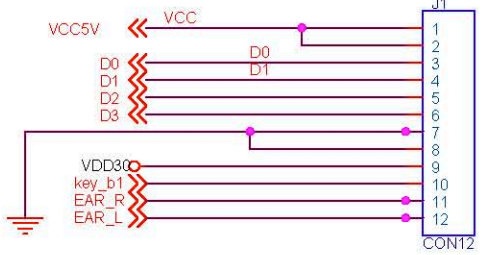

RF-ANT OUT >>

Title		
<Title>		
Size	Document Number	Rev
Custom	<Doc>	<RevCode>
Date:	Wednesday, October 12, 2005	Sheet 2 of 4