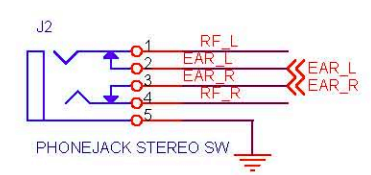

RF-ANT OUT >>

Title		
<Title>		
Size	Document Number	Rev
Custom	<Doc>	<RevCode>
Date:	Wednesday, October 12, 2005	Sheet 2 of 4