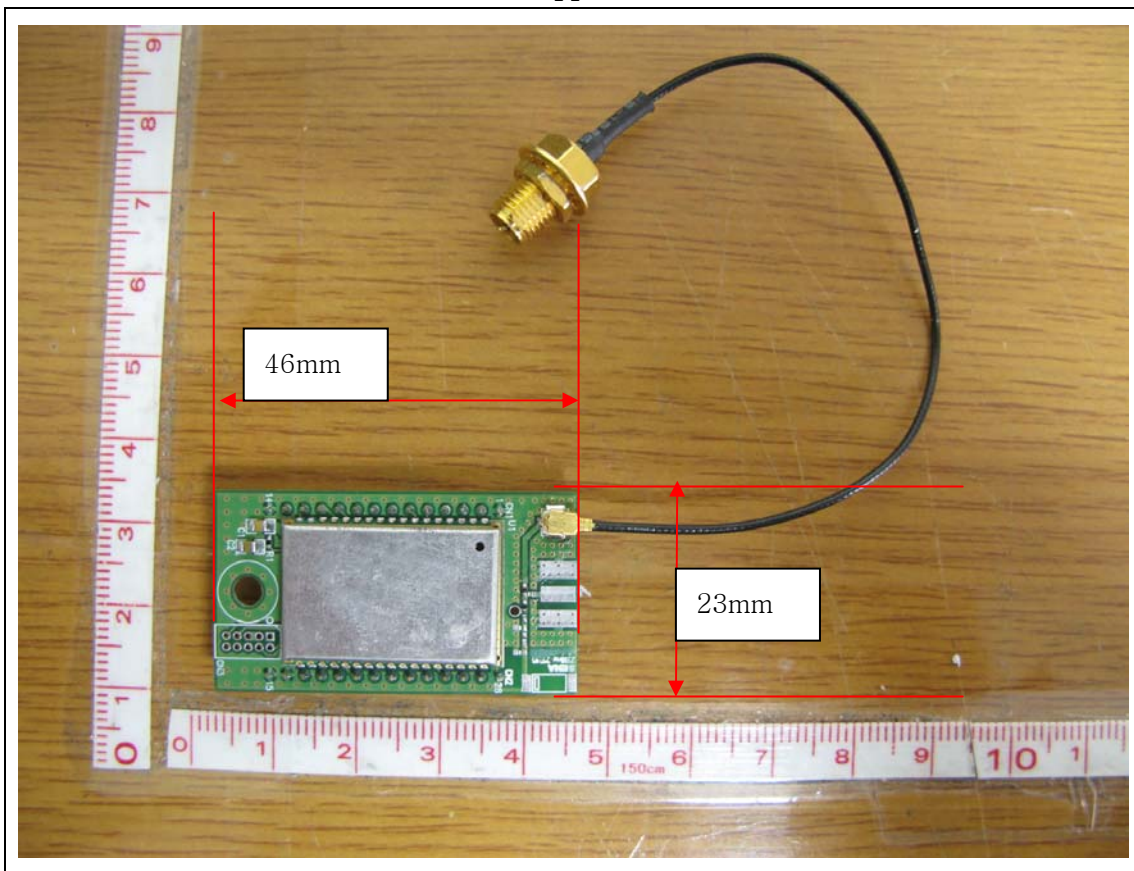

Basic model
Upper

Lower

Coaxial type
Upper

Lower

Chip type
Upper

Lower

Whip type
Upper

Lower

ANTENNA- M/N: R-AN2400-1901RS

ANTENNA- M/N: R-AN2400-5801RS

ANTENNA- M/N: AN2400-3306RS

ANTENNA- M/N: SENA_029

ANTENNA- M/N: SENA_W01