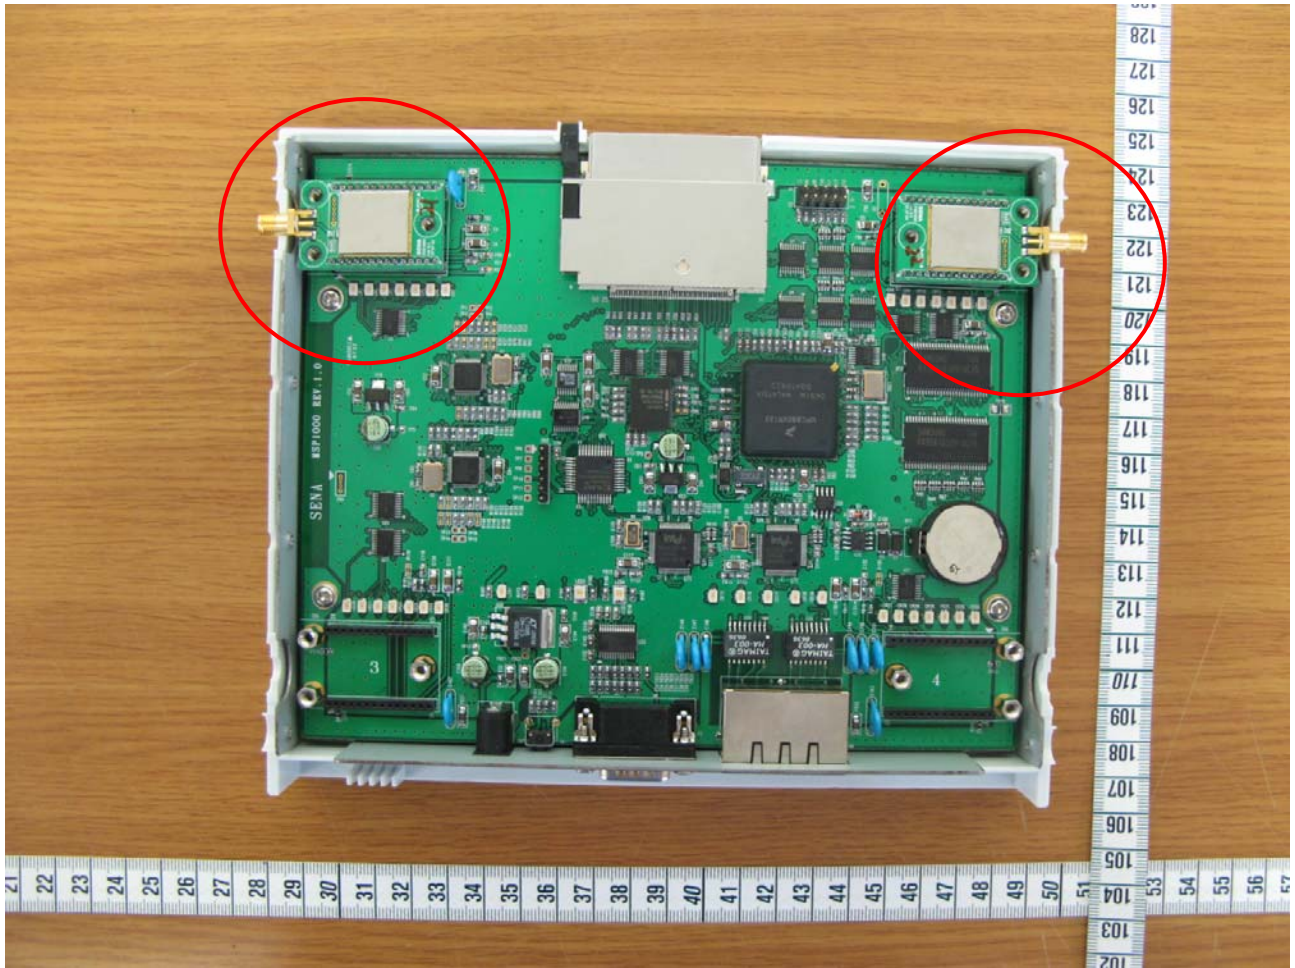

ANTENNA- M/N: R-AN2400-1901RS

ANTENNA- M/N: R-AN2400-5801RS

Model Description-Internal Potograph

M/N: Parani-MSP1000 A ; with RF Module 1ea

Model Description-Internal Potograph

M/N: Parani-MSP1000 B ; with RF Module 2ea

Model Description-Internal Potograph

M/N: Parani-MSP1000 C ; with RF Module 4ea