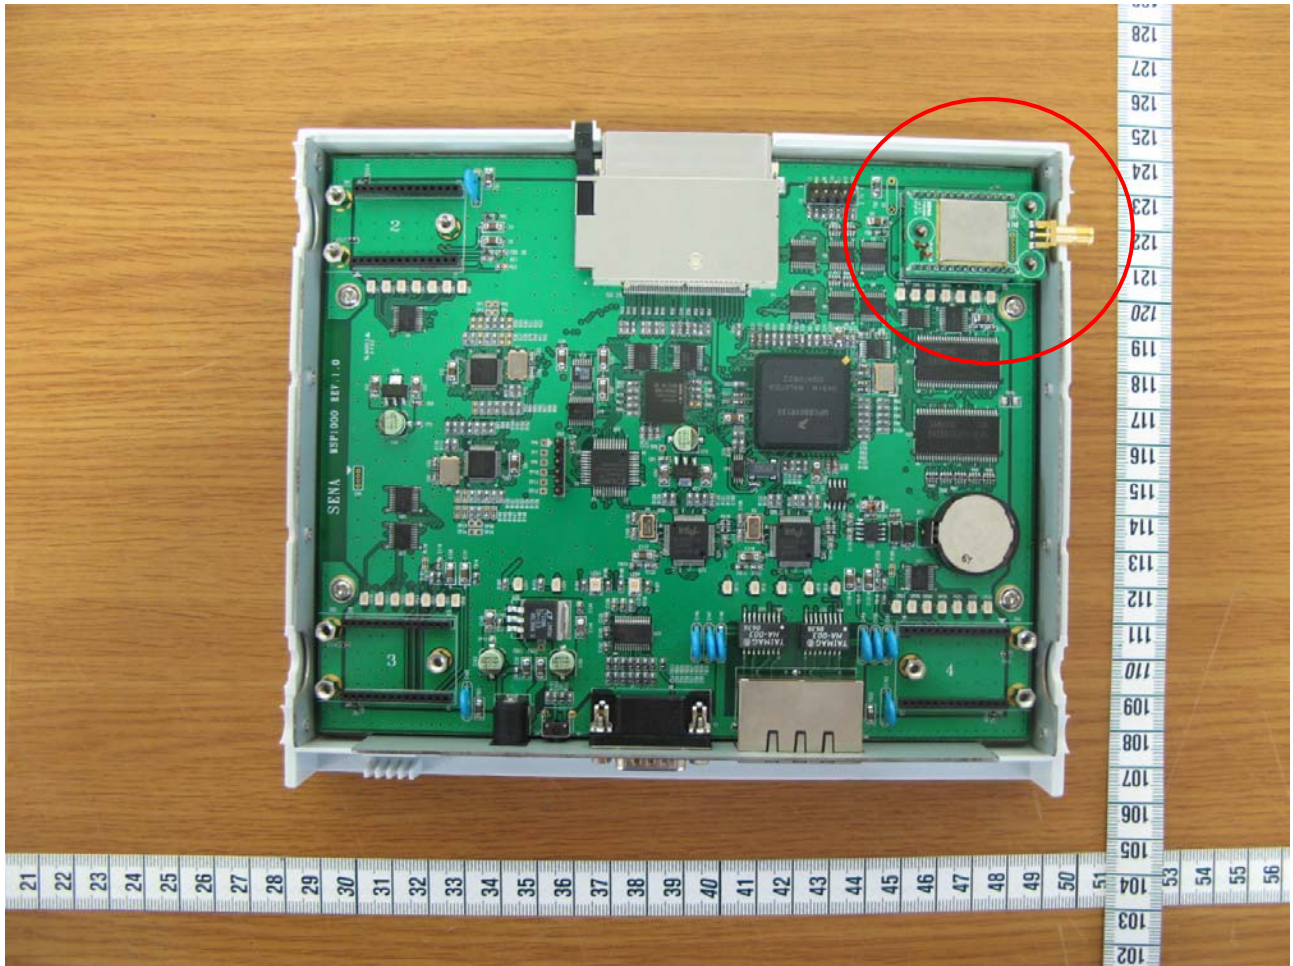

ANTENNA- M/N: R-AN2400-1901RS

ANTENNA- M/N: R-AN2400-5801RS

Model Description-Internal Potograph

M/N: Parani-MSP1000 A ; with RF Module 1ea

Model Description-Internal Potograph

M/N: Parani-MSP1000 B ; with RF Module 2ea

Model Description-Internal Potograph

M/N: Parani-MSP1000 C ; with RF Module 4ea