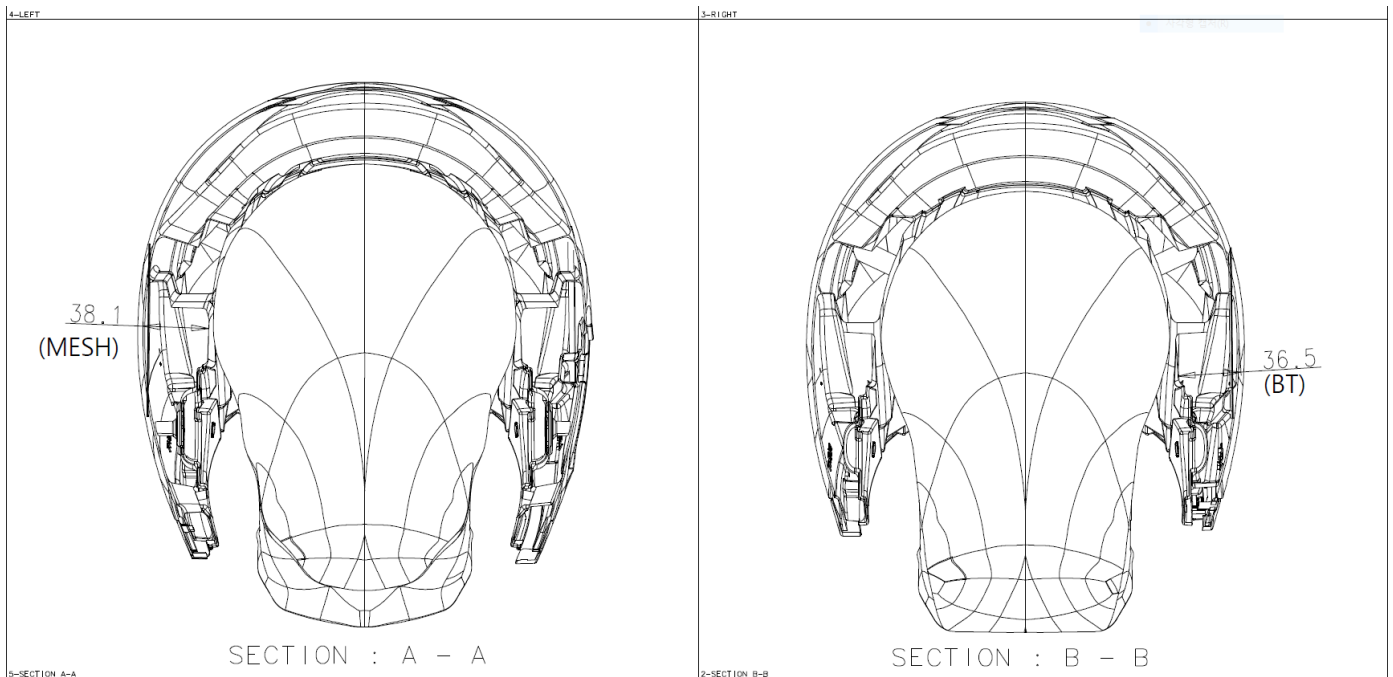

Sep 13rd, 2021

Applicant: SENNA TECHNOLOGIES.Inc
FCC ID: S7A-SP87 / IC: 8154A-SP87

To. Whom it may concern:

We, Sena Technologies,Inc. declare that when equipped, the distance between antenna and one's head surface is 36.5mm. WiFi is worked only when it is charged. So, There is the distance between User and EUT while WiFi is operated.