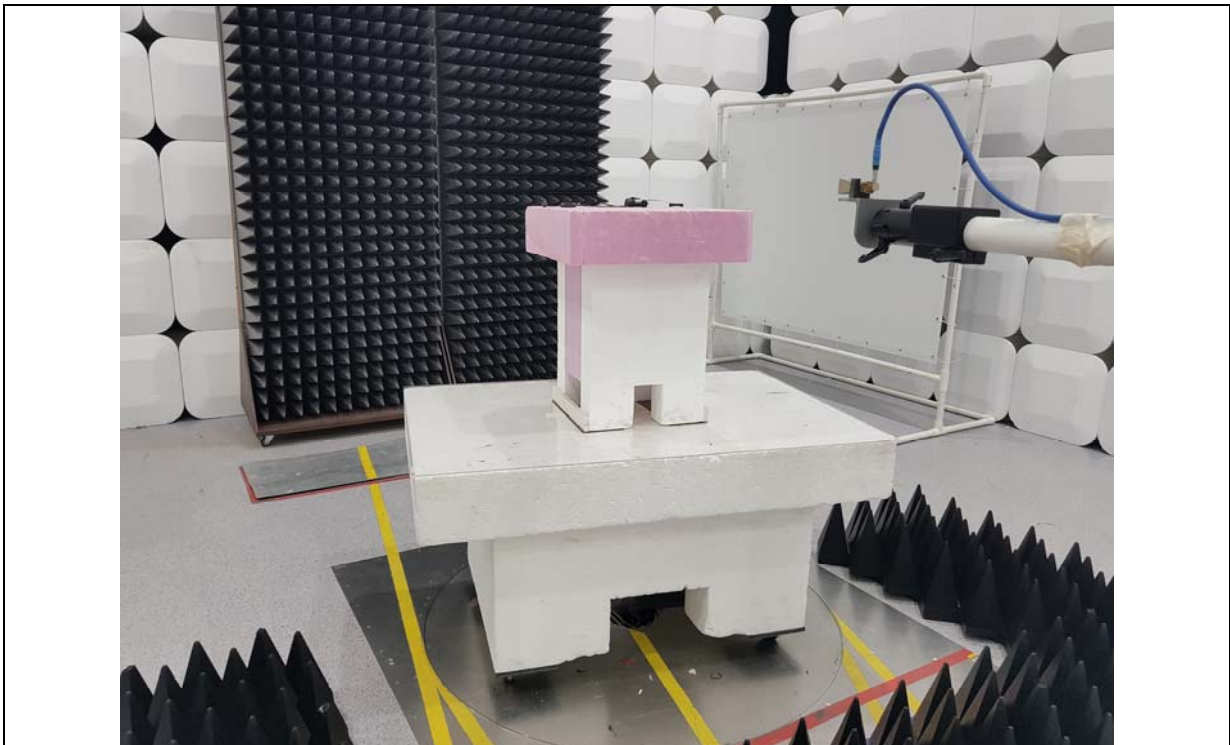

Test Setup Photos

Test Setup Photos

Radiated Emission_9 kHz ~ 30 MHz

Test distance : 3 m, height of table : 0.8 m

Radiated Emission_30 MHz ~ 1 GHz

Test distance : 3 m, height of table : 0.8 m

Test Setup Photos

Radiated Emission_ 1 GHz ~ 18 GHz

Test distance : 1 m, height of table : 1.5 m

Radiated Emission_ Above 18 GHz

Test distance : 1 m, height of table : 1.5 m

Test Setup Photos

Conducted Emission_FRONT

Conducted Emission_REAR