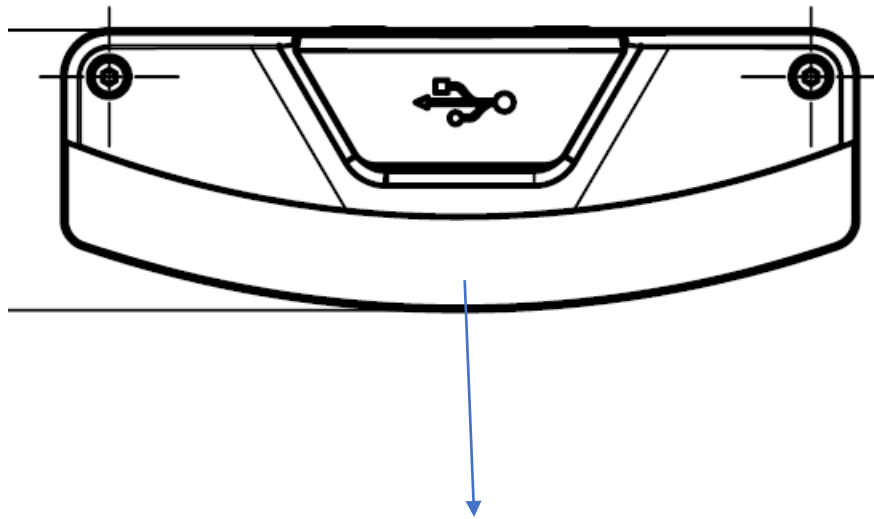

Product Name:	PHANTOM	Production Date:	
Made in China	Manufacturer Name: Qingyuan SENA Smart Helmets, LLC		
Model: SP149	IC: 8154A-SP149	5V$\overline{=}$, 1.0A	
FCC ID: S7A-SP149	KC: R-C-SNA-SP149	Made in China	
Sena Technologies Co., Ltd. 19, Heolleung-ro 569-gil, Gangnam-gu, Seoul, 06376 Republic of Korea		SENA Europe GmbH Paul-Henri-Spaak-Str. 22 51069 Köln, Germany	

Label Location