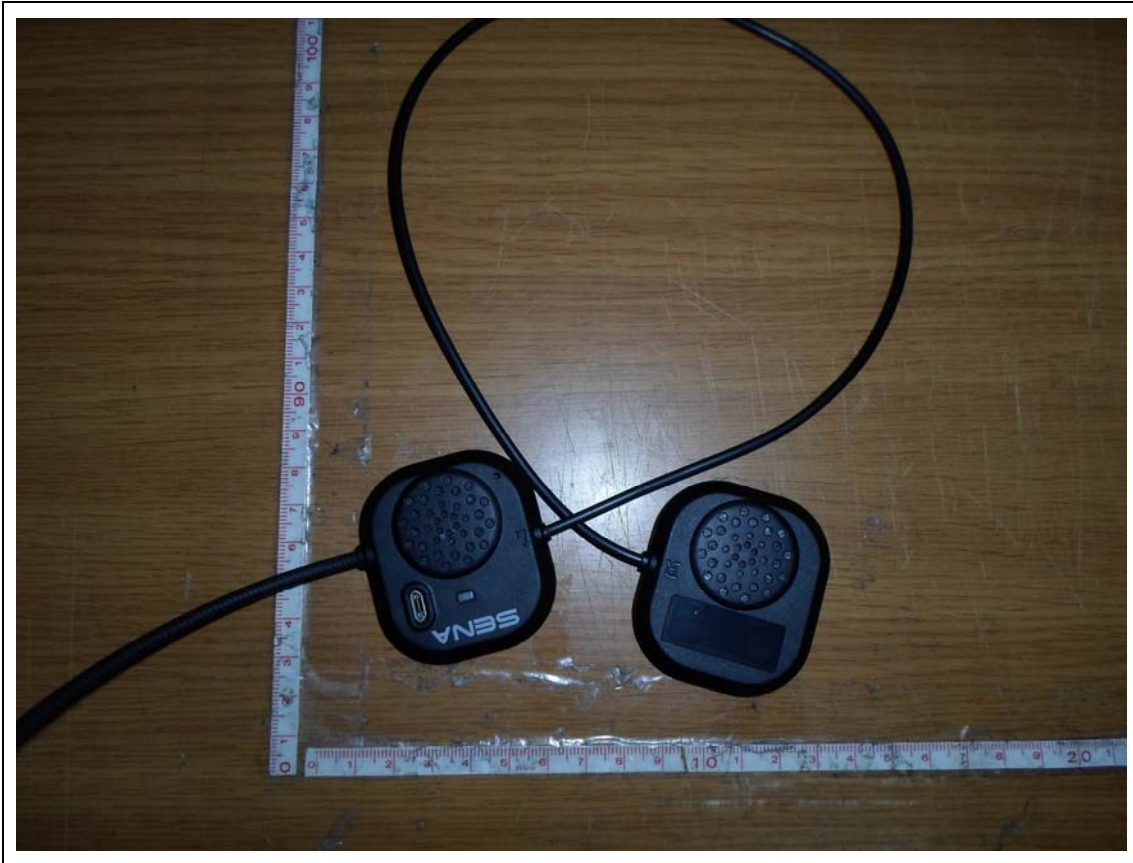

Upper

Lower

Front

Rear

ANTENNA- M/N: SENA_009