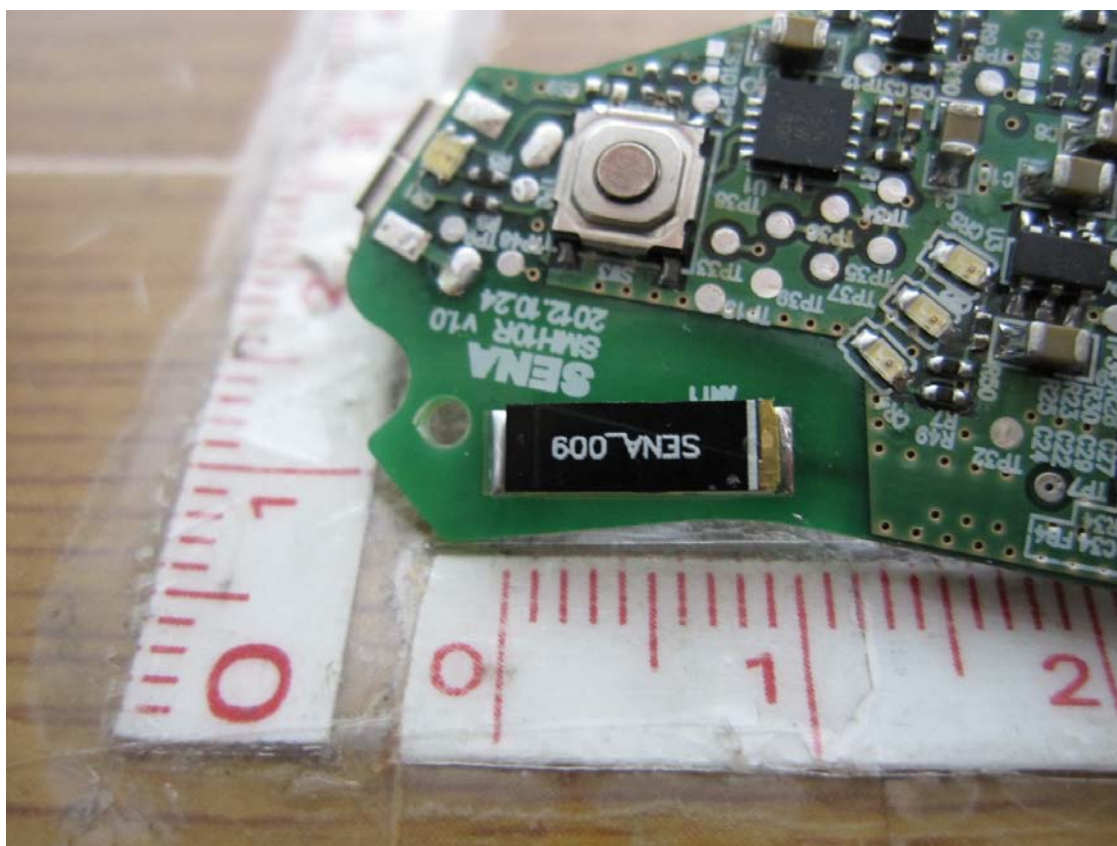

Upper

Lower

Front

Rear

ANTENNA- M/N: SENA\_009

COMPONENT