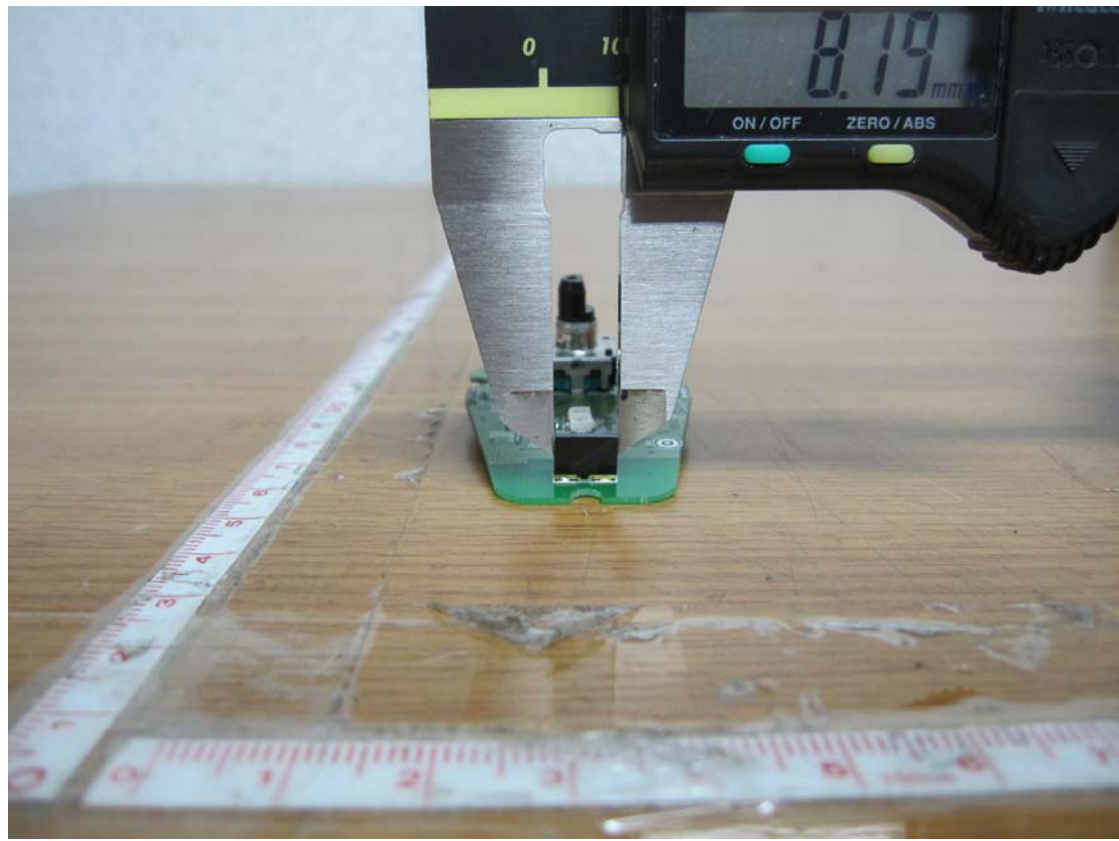

Upper

Lower

Front

Rear

ANTENNA- M/N: SENA_D02

Components