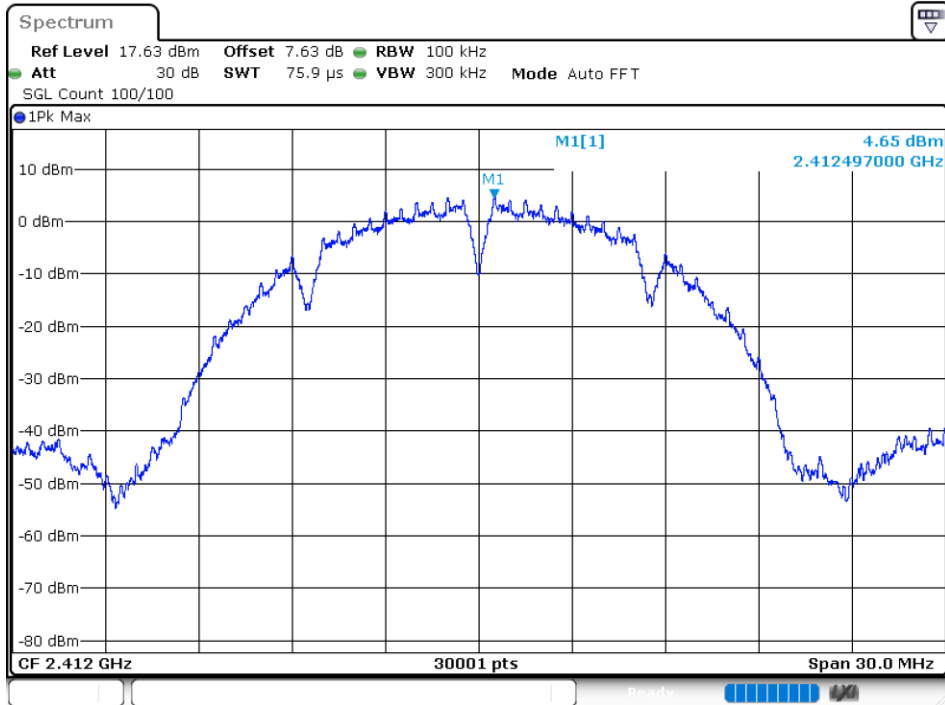

8.6 CONDUCTED RF SPURIOUS EMISSION

Condition	Mode	Frequency (MHz)	Antenna	Max Value (dBc)	Limit (dBc)	Verdict
NVNT	802.11b	2412	Ant 1	-39.94	-20	Pass
NVNT	802.11b	2437	Ant 1	-42.03	-20	Pass
NVNT	802.11b	2462	Ant 1	-46.98	-20	Pass
NVNT	802.11g	2412	Ant 1	-42.2	-20	Pass
NVNT	802.11g	2437	Ant 1	-42.84	-20	Pass
NVNT	802.11g	2462	Ant 1	-43.31	-20	Pass
NVNT	802.11n(HT20)	2412	Ant 1	-41.84	-20	Pass
NVNT	802.11n(HT20)	2437	Ant 1	-43.93	-20	Pass
NVNT	802.11n(HT20)	2462	Ant 1	-44.62	-20	Pass
NVNT	802.11n(HT40)	2422	Ant 1	-37.01	-20	Pass
NVNT	802.11n(HT40)	2437	Ant 1	-38.07	-20	Pass
NVNT	802.11n(HT40)	2452	Ant 1	-37.04	-20	Pass

Tx. Spurious NVNT 802.11b 2412MHz Ant1 Ref