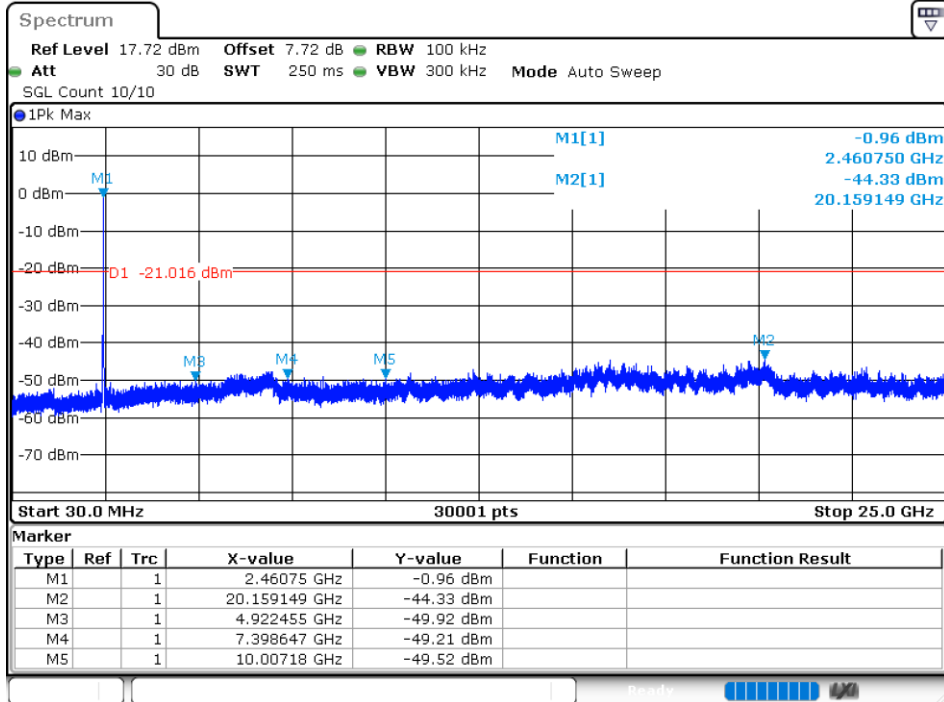

Tx. Spurious NVNT 802.11g 2462MHz Ant1 Emission