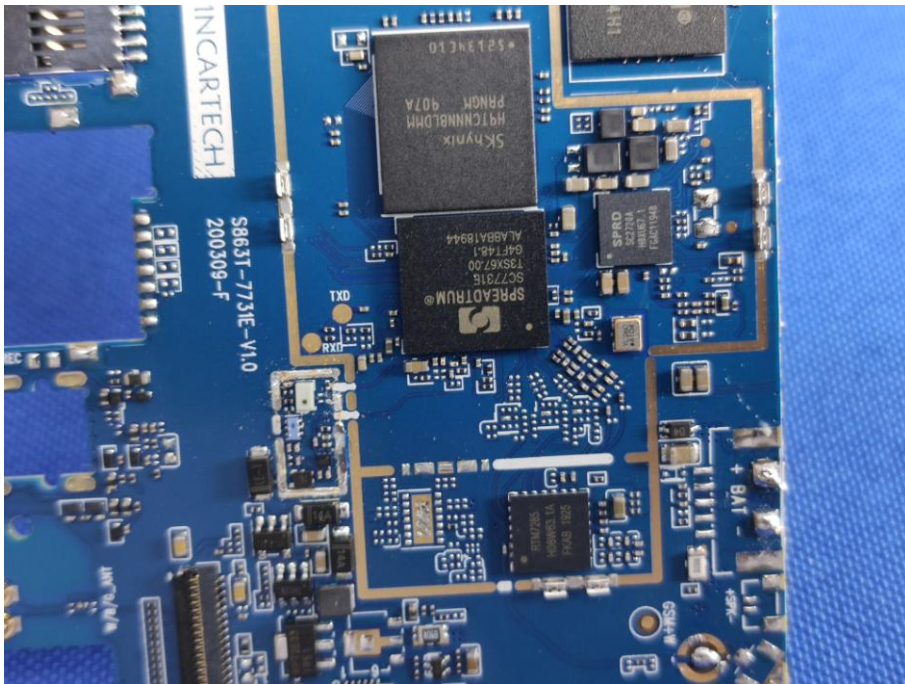

Appendix B: Photographs of EUT

Product: Tablet PC
Model: Notepad Go 801
Internal Photos

Antenna

- JJY 30100105/3.7V/24
+ 4000mAh/14.8Wh/2003