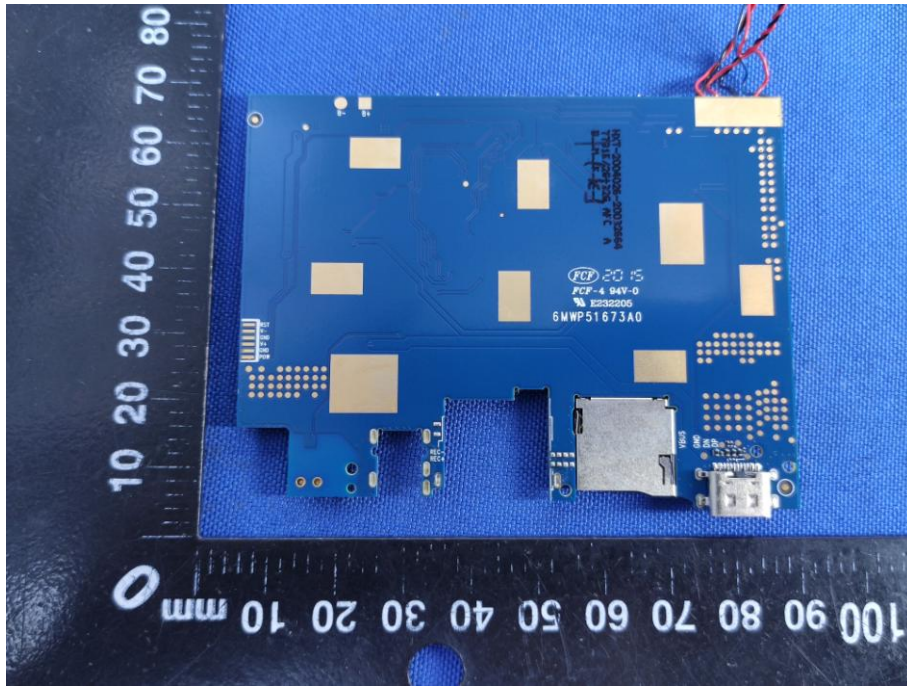

Appendix B: Photographs of EUT

Product: Tablet PC
Model: Notepad Go 801
Internal Photos

Antenna

- JJY 30100105/3.7V/24
+ 4000mAh/14.8Wh/2003