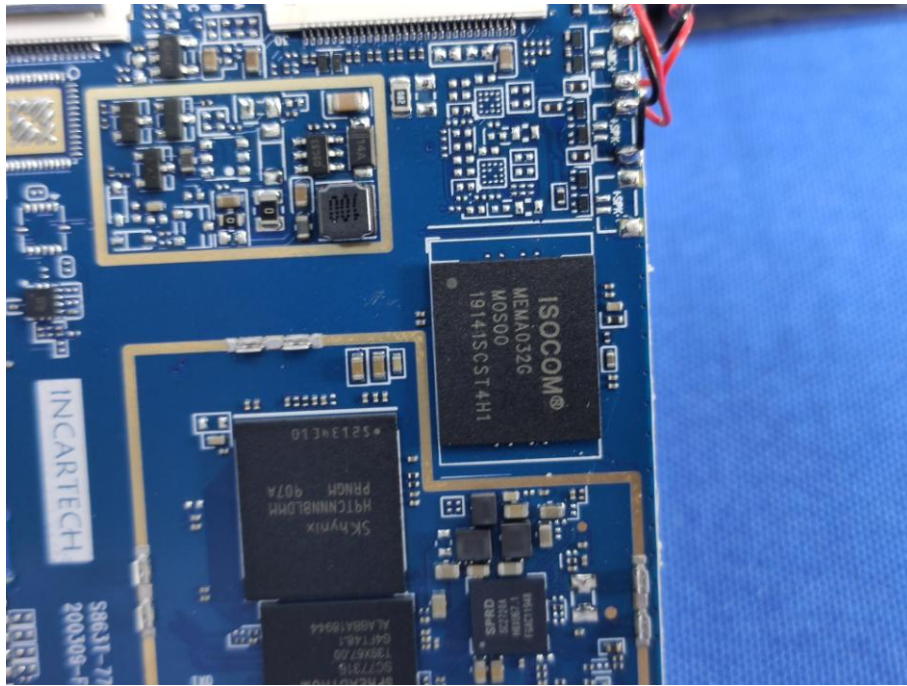

Appendix B: Photographs of EUT

Product: Tablet PC
Model: Notepad Go 801
Internal Photos

Antenna

- JJY 30100105/3.7V/24
+ 4000mAh/14.8Wh/2003