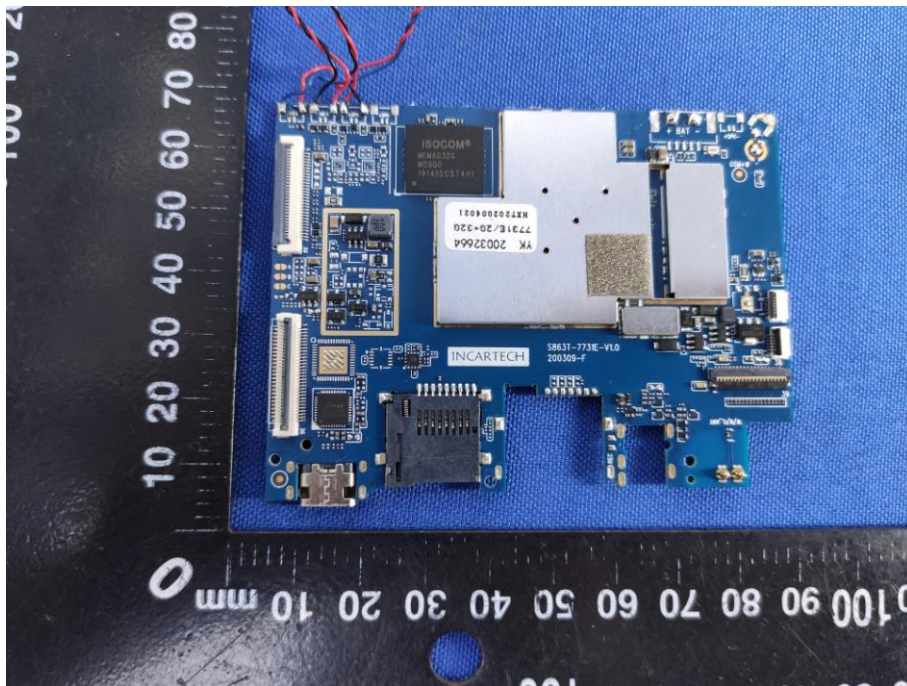

Appendix B: Photographs of EUT

Product: Tablet PC
Model: Notepad Go 801
Internal Photos

Antenna

- JJY 30100105/3.7V/24
+ 4000mAh/14.8Wh/2003