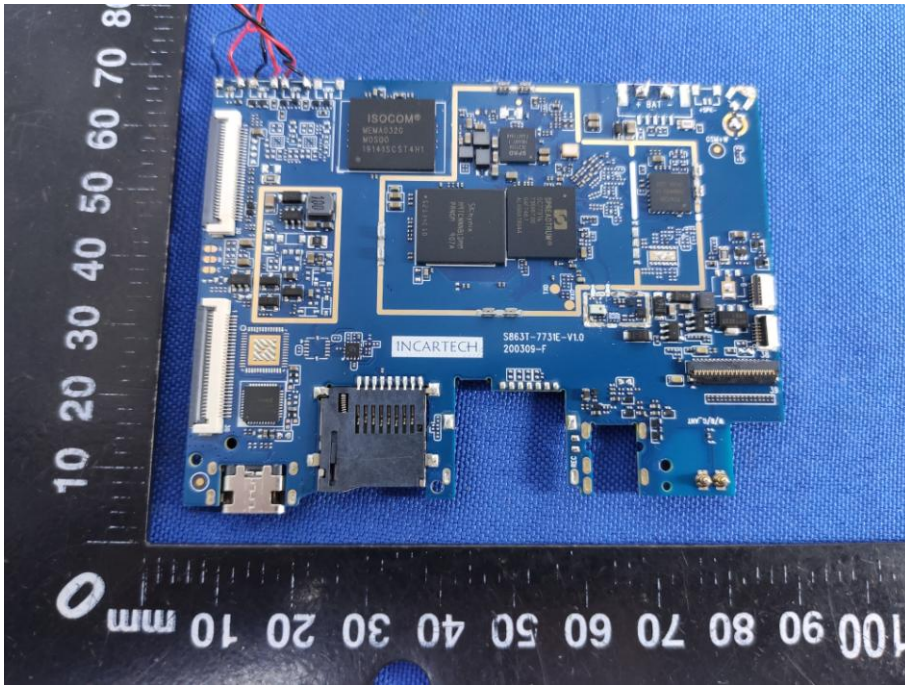

Appendix B: Photographs of EUT

Product: Tablet PC
Model: Notepad Go 801
Internal Photos

Antenna

- JJY 30100105/3.7V/24
+ 4000mAh/14.8Wh/2003