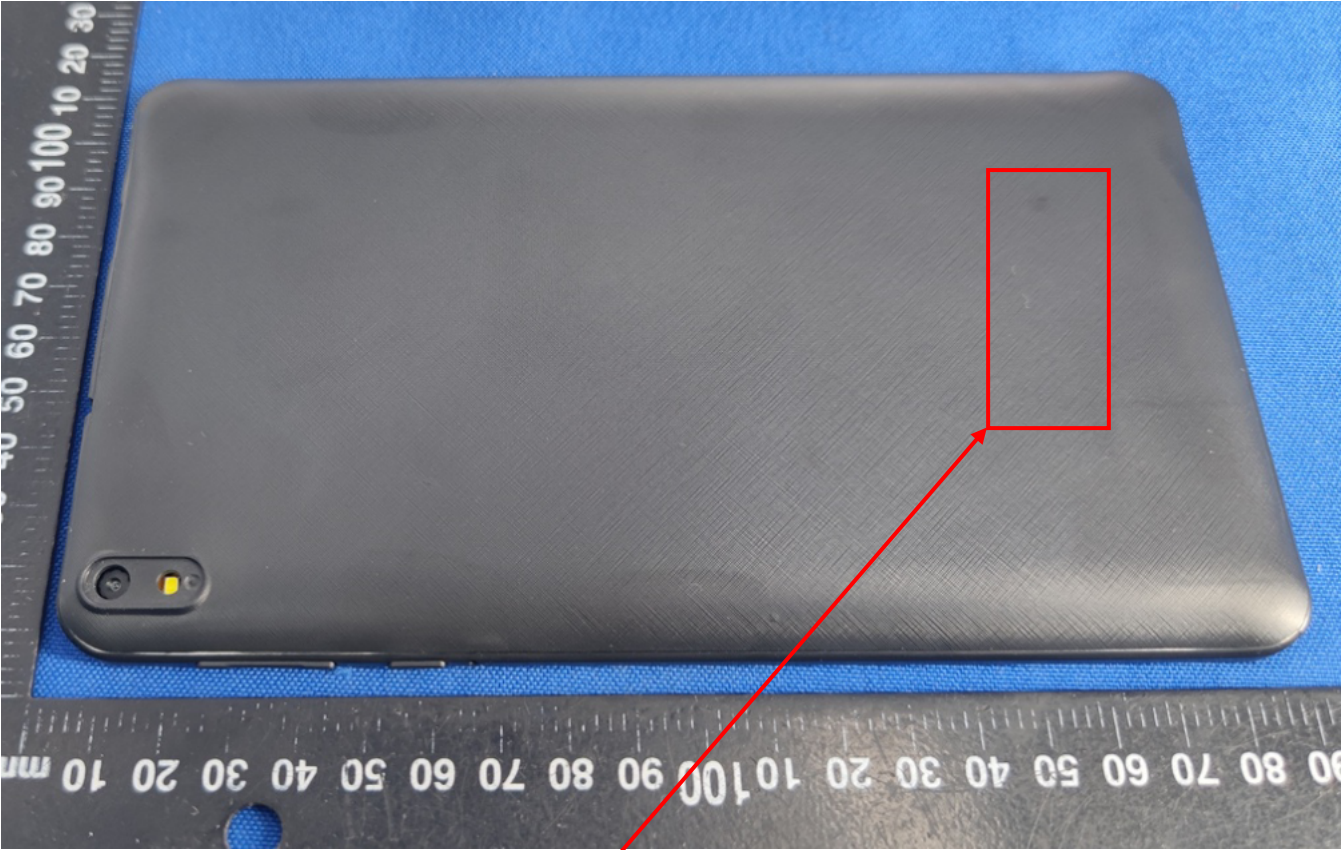

# Label Artwork and Location

Model: SophPad X11

Label:

Size: L\*W=\*18\*12mm

Location