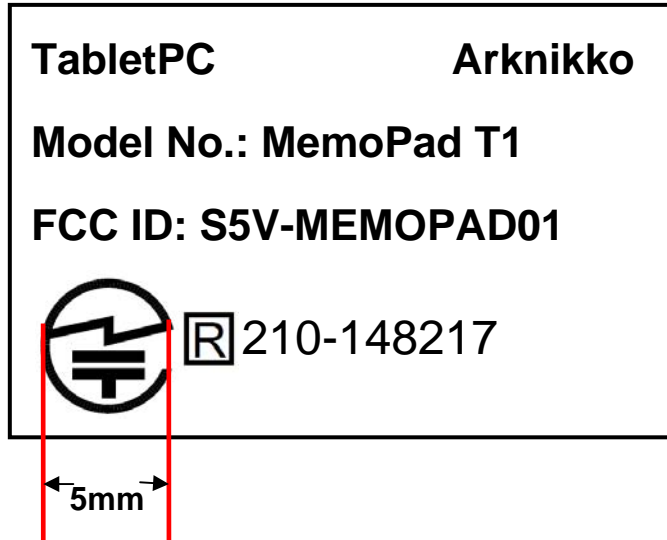

Label Artwork and Location

Model: MemoPad T1

Label:

Size: L*W=40*30mm

Label Location