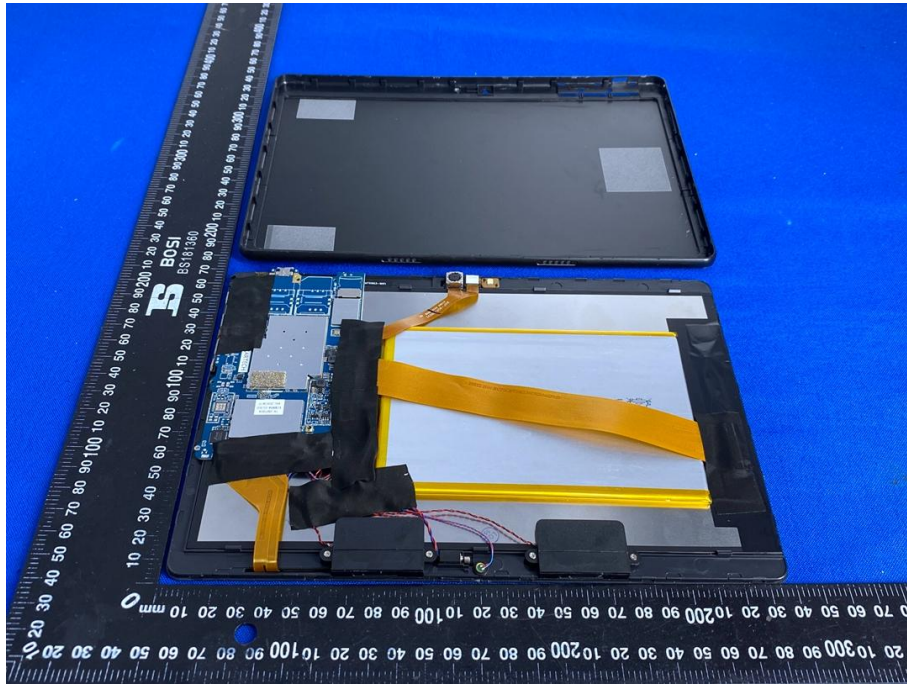

## Appendix B: Photographs of EUT

Product: Tablet PC

Model: MemoPad T1

Internal Photos

Antenna