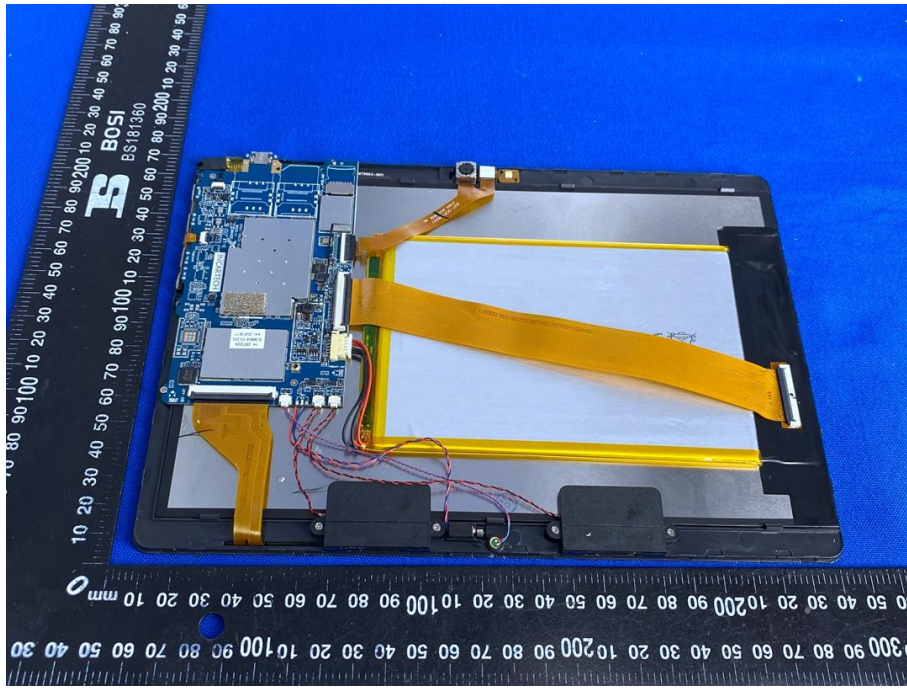

## Appendix B: Photographs of EUT

Product: Tablet PC

Model: MemoPad T1

Internal Photos

Antenna