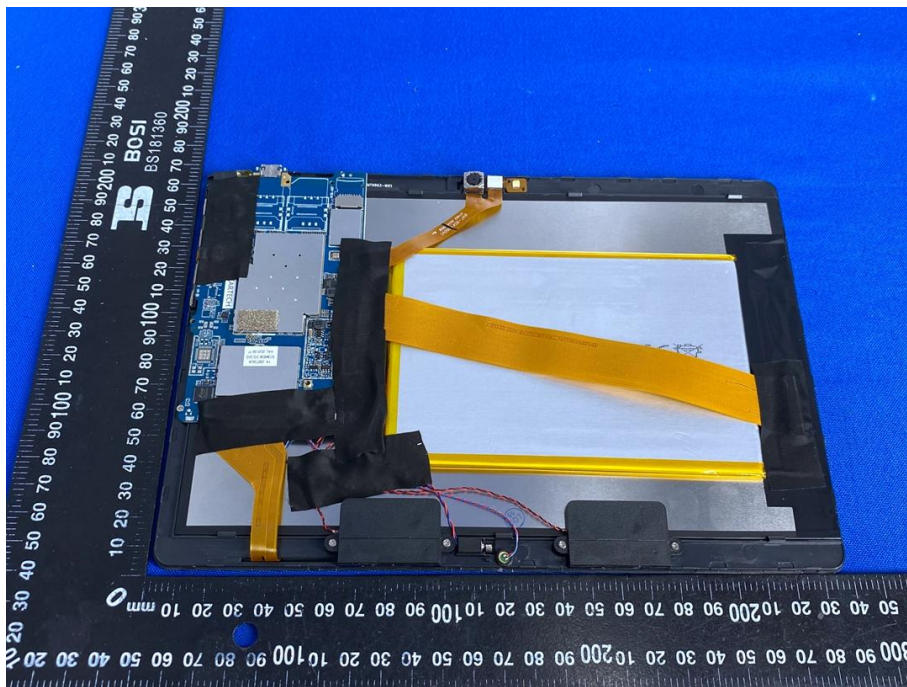

## Appendix B: Photographs of EUT

Product: Tablet PC

Model: MemoPad T1

Internal Photos

Antenna