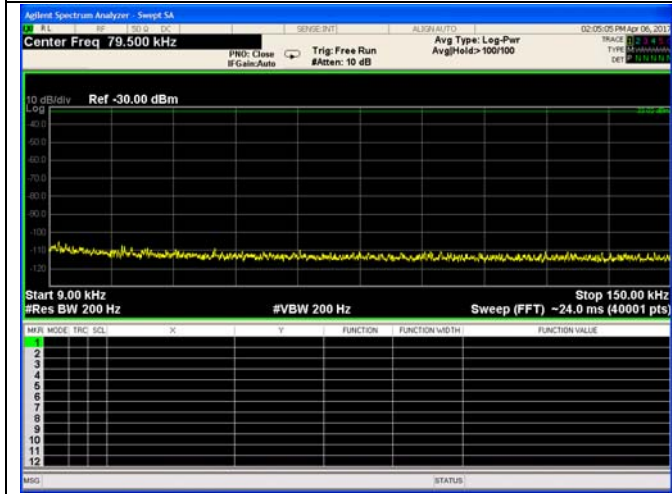

Bluetooth Low Energy, 2402MHz

0.009 – 0.15 MHz

0.15 – 30 MHz

30 – 1000 MHz

1 – 5 GHz

5 – 9 GHz

9 – 13 GHz

Bluetooth Low Energy, 2440MHz

0.009 – 0.15 MHz

0.15 – 30 MHz

30 – 1000 MHz

1 – 5 GHz

5 – 9 GHz

9 – 13 GHz

Bluetooth Low Energy, 2480MHz

0.009 – 0.15 MHz