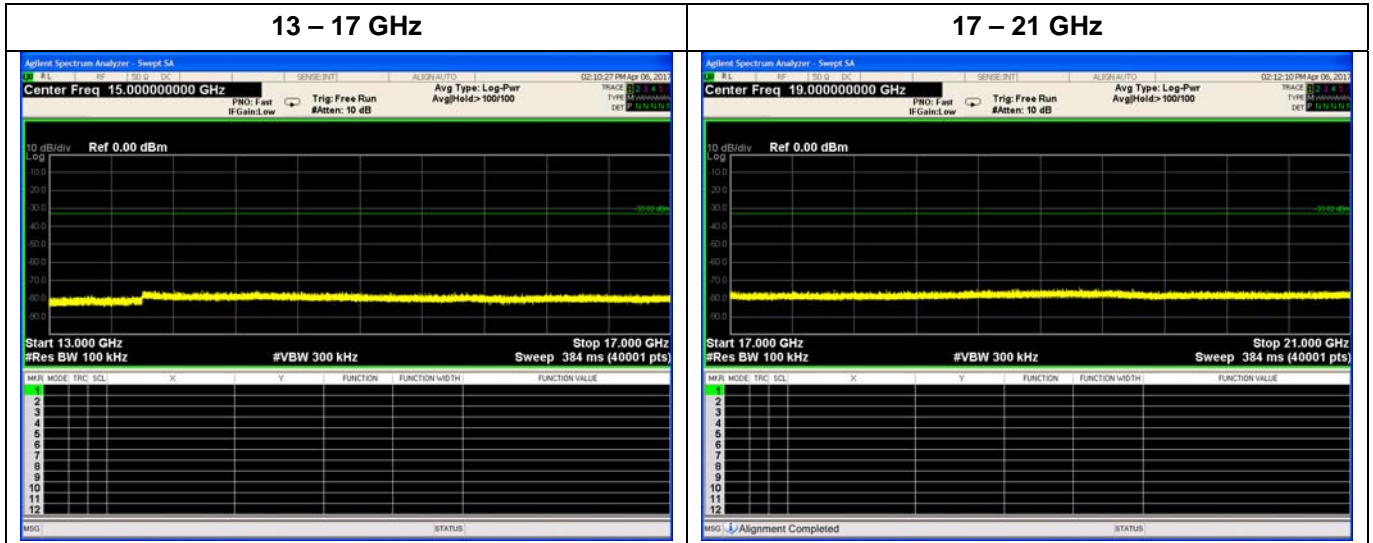

Bluetooth Low Energy, 2402MHz

0.009 – 0.15 MHz

0.15 – 30 MHz

30 – 1000 MHz

1 – 5 GHz

5 – 9 GHz

9 – 13 GHz

Bluetooth Low Energy, 2440MHz

0.009 – 0.15 MHz

0.15 – 30 MHz

30 – 1000 MHz

1 – 5 GHz

5 – 9 GHz

9 – 13 GHz

Bluetooth Low Energy, 2480MHz

0.009 – 0.15 MHz