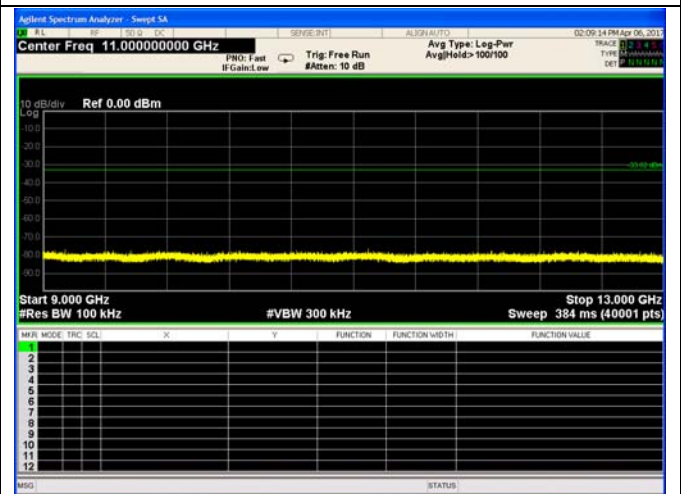

Bluetooth Low Energy, 2402MHz

0.009 – 0.15 MHz

0.15 – 30 MHz

30 – 1000 MHz

1 – 5 GHz

5 – 9 GHz

9 – 13 GHz

Bluetooth Low Energy, 2440MHz

0.009 – 0.15 MHz

0.15 – 30 MHz

30 – 1000 MHz

1 – 5 GHz

5 – 9 GHz

9 – 13 GHz

Bluetooth Low Energy, 2480MHz

0.009 – 0.15 MHz