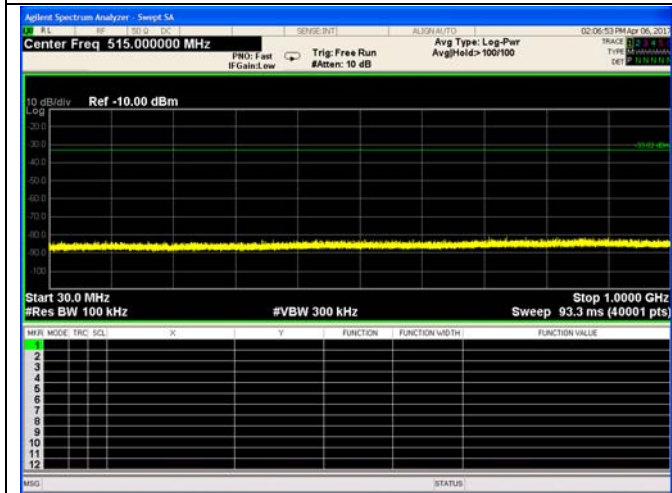

Bluetooth Low Energy, 2402MHz

0.009 – 0.15 MHz

0.15 – 30 MHz

30 – 1000 MHz

1 – 5 GHz

5 – 9 GHz

9 – 13 GHz

Bluetooth Low Energy, 2440MHz

0.009 – 0.15 MHz

0.15 – 30 MHz

30 – 1000 MHz

1 – 5 GHz

5 – 9 GHz

9 – 13 GHz

Bluetooth Low Energy, 2480MHz

0.009 – 0.15 MHz