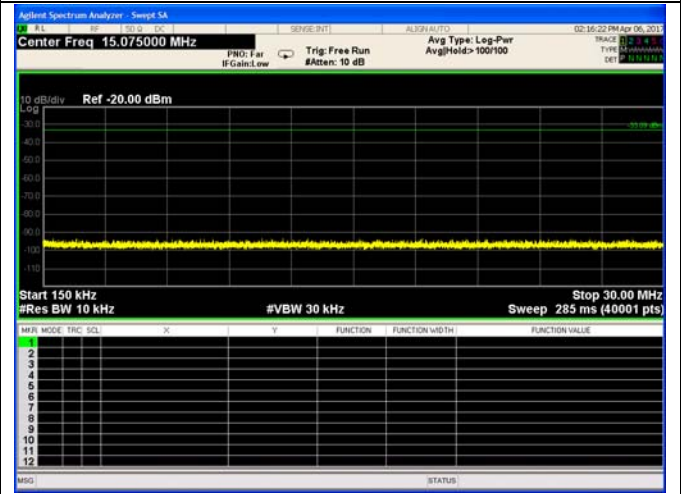

Bluetooth Low Energy, 2402MHz

0.009 – 0.15 MHz

0.15 – 30 MHz

30 – 1000 MHz

1 – 5 GHz

5 – 9 GHz

9 – 13 GHz

Bluetooth Low Energy, 2440MHz

0.009 – 0.15 MHz

0.15 – 30 MHz

30 – 1000 MHz

1 – 5 GHz

5 – 9 GHz

9 – 13 GHz

Bluetooth Low Energy, 2480MHz

0.009 – 0.15 MHz