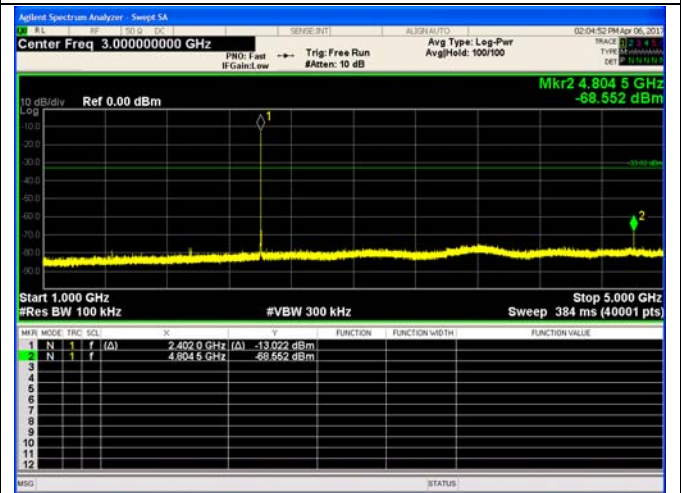

Bluetooth Low Energy, 2402MHz

0.009 – 0.15 MHz

0.15 – 30 MHz

30 – 1000 MHz

1 – 5 GHz

5 – 9 GHz

9 – 13 GHz

Bluetooth Low Energy, 2440MHz

0.009 – 0.15 MHz

0.15 – 30 MHz

30 – 1000 MHz

1 – 5 GHz

5 – 9 GHz

9 – 13 GHz

Bluetooth Low Energy, 2480MHz

0.009 – 0.15 MHz