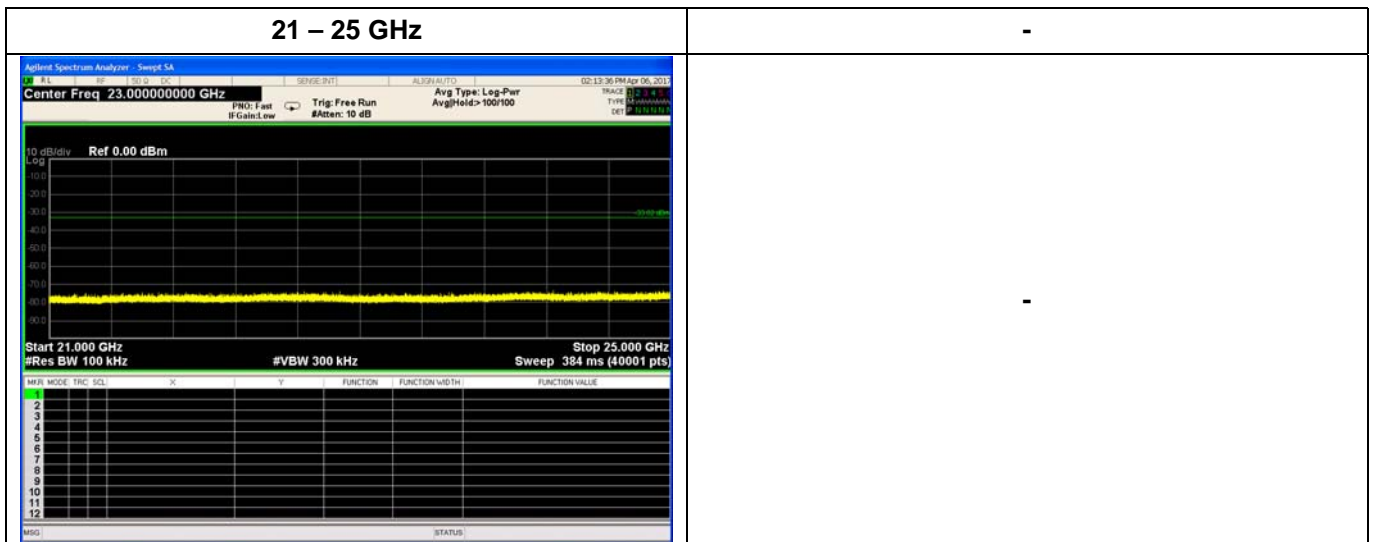

Bluetooth Low Energy, 2402MHz

0.009 – 0.15 MHz

0.15 – 30 MHz

30 – 1000 MHz

1 – 5 GHz

5 – 9 GHz

9 – 13 GHz

Bluetooth Low Energy, 2440MHz