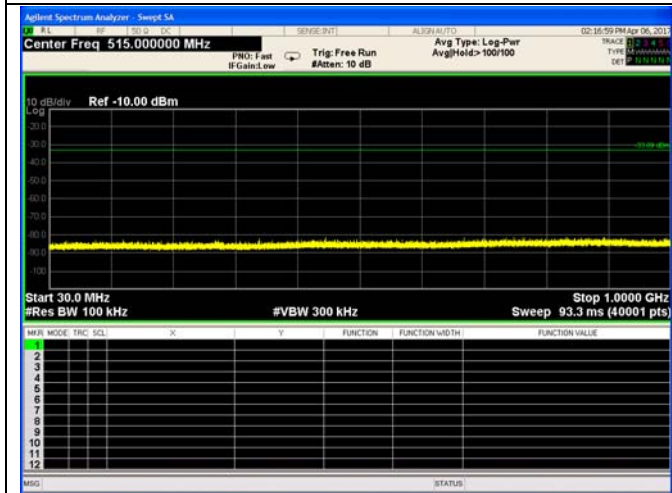

Bluetooth Low Energy, 2402MHz

0.009 – 0.15 MHz

0.15 – 30 MHz

30 – 1000 MHz

1 – 5 GHz

5 – 9 GHz

9 – 13 GHz

Bluetooth Low Energy, 2440MHz

0.009 – 0.15 MHz

0.15 – 30 MHz

30 – 1000 MHz

1 – 5 GHz

5 – 9 GHz

9 – 13 GHz

Bluetooth Low Energy, 2480MHz

0.009 – 0.15 MHz