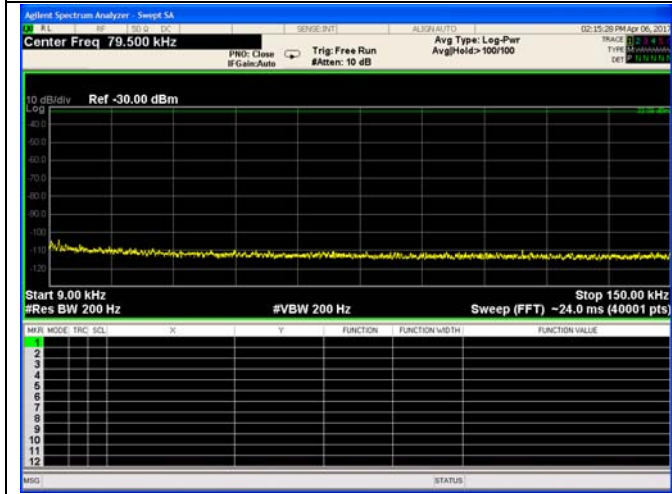

Bluetooth Low Energy, 2402MHz

0.009 – 0.15 MHz

0.15 – 30 MHz

30 – 1000 MHz

1 – 5 GHz

5 – 9 GHz

9 – 13 GHz

Bluetooth Low Energy, 2440MHz

0.009 – 0.15 MHz

0.15 – 30 MHz

30 – 1000 MHz

1 – 5 GHz

5 – 9 GHz

9 – 13 GHz

Bluetooth Low Energy, 2480MHz

0.009 – 0.15 MHz