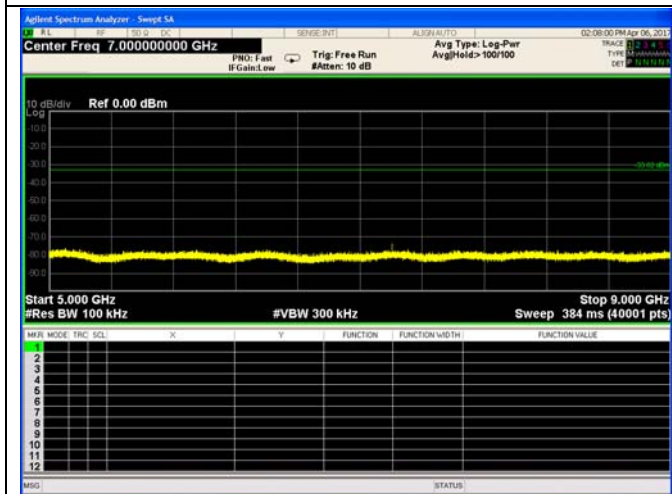

Bluetooth Low Energy, 2402MHz

0.009 – 0.15 MHz

0.15 – 30 MHz

30 – 1000 MHz

1 – 5 GHz

5 – 9 GHz

9 – 13 GHz

Bluetooth Low Energy, 2440MHz

0.009 – 0.15 MHz

0.15 – 30 MHz

30 – 1000 MHz

1 – 5 GHz

5 – 9 GHz

9 – 13 GHz

Bluetooth Low Energy, 2480MHz

0.009 – 0.15 MHz