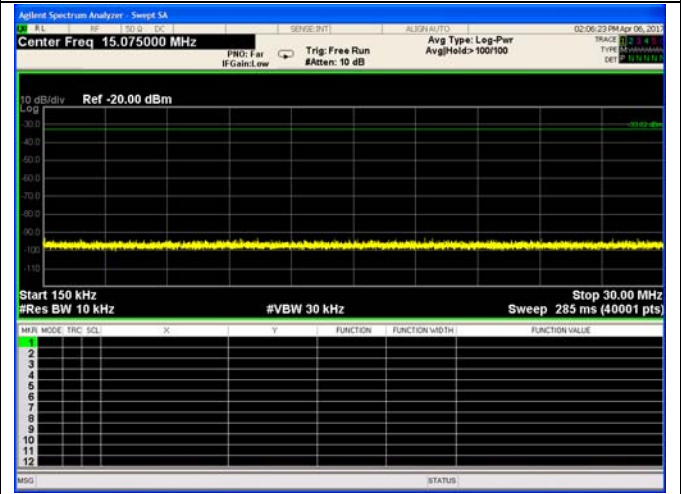

Bluetooth Low Energy, 2402MHz

0.009 – 0.15 MHz

0.15 – 30 MHz

30 – 1000 MHz

1 – 5 GHz

5 – 9 GHz

9 – 13 GHz

Bluetooth Low Energy, 2440MHz

0.009 – 0.15 MHz

0.15 – 30 MHz

30 – 1000 MHz

1 – 5 GHz

5 – 9 GHz

9 – 13 GHz

Bluetooth Low Energy, 2480MHz

0.009 – 0.15 MHz