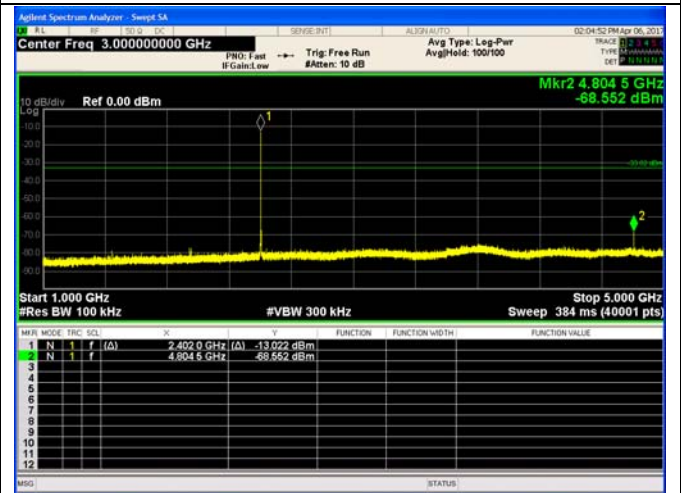

5 – 9 GHz

9 – 13 GHz

Bluetooth Low Energy, 2402MHz

0.009 – 0.15 MHz

0.15 – 30 MHz

30 – 1000 MHz

1 – 5 GHz

5 – 9 GHz

9 – 13 GHz