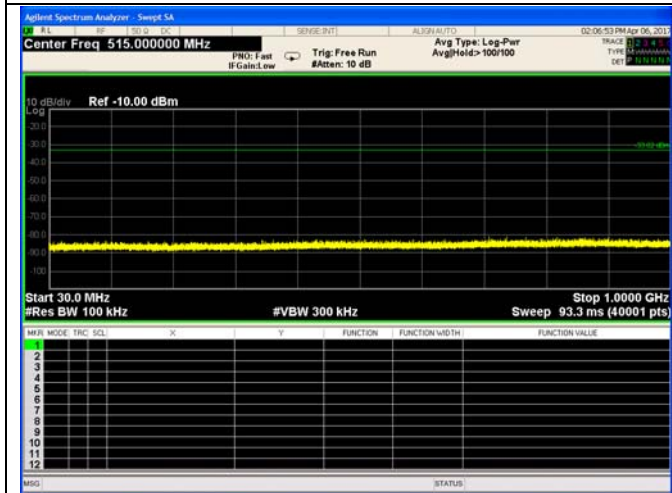

5 – 9 GHz

9 – 13 GHz

Bluetooth Low Energy, 2402MHz

0.009 – 0.15 MHz

0.15 – 30 MHz

30 – 1000 MHz

1 – 5 GHz

5 – 9 GHz

9 – 13 GHz