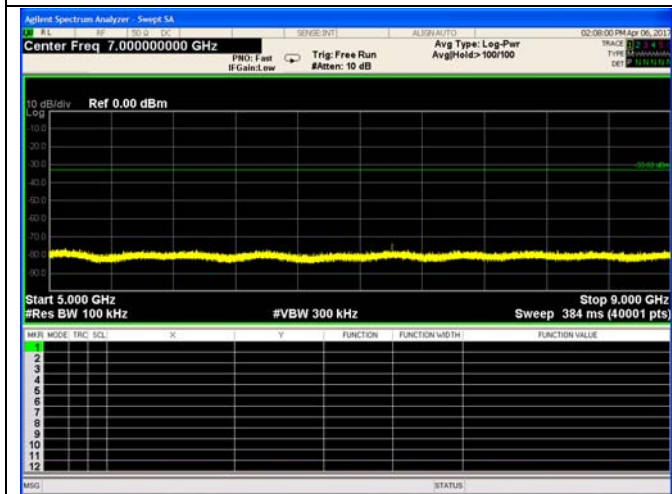

5 – 9 GHz

9 – 13 GHz

Bluetooth Low Energy, 2402MHz

0.009 – 0.15 MHz

0.15 – 30 MHz

30 – 1000 MHz

1 – 5 GHz

5 – 9 GHz

9 – 13 GHz