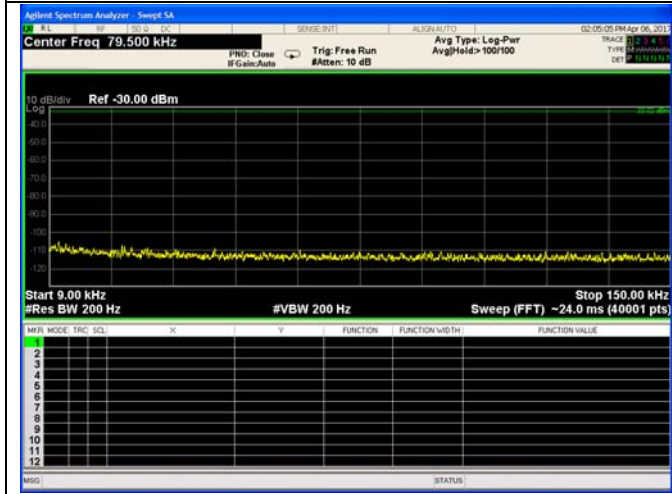

5 – 9 GHz

9 – 13 GHz

Bluetooth Low Energy, 2402MHz

0.009 – 0.15 MHz

0.15 – 30 MHz

30 – 1000 MHz

1 – 5 GHz

5 – 9 GHz

9 – 13 GHz