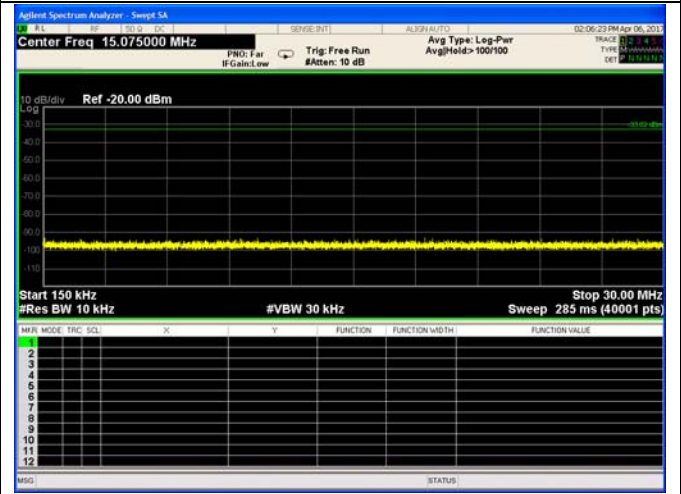

5 – 9 GHz

9 – 13 GHz

Bluetooth Low Energy, 2402MHz

0.009 – 0.15 MHz

0.15 – 30 MHz

30 – 1000 MHz

1 – 5 GHz

5 – 9 GHz

9 – 13 GHz