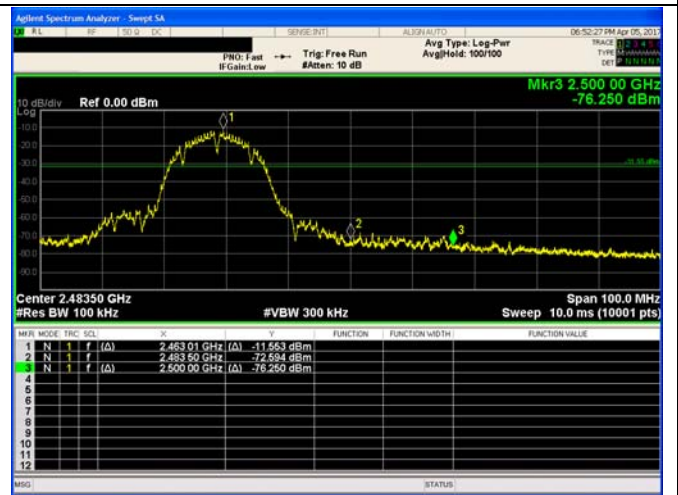

2402 MHz

2440 MHz

2480 MHz

A.2 Band Edge of Authorized Frequency Band

WLAN 802.11b

2400 MHz

2483.5 MHz

WLAN 802.11g

2400 MHz

2483.5 MHz

WLAN 802.11n20

2400 MHz

2483.5 MHz

Bluetooth Low Energy

2400 MHz

2483.5 MHz