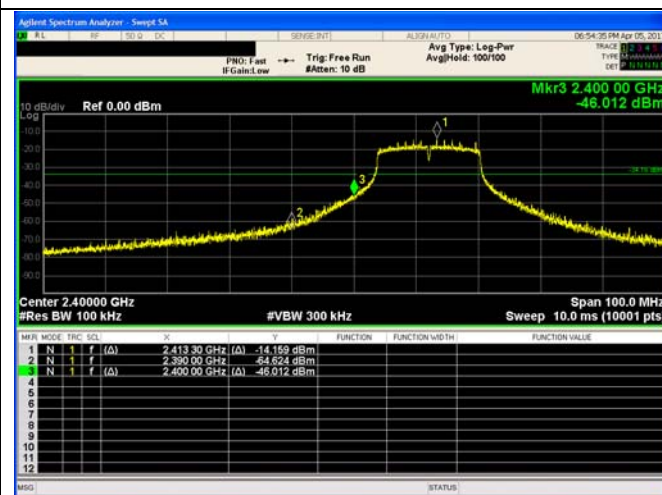

2402 MHz

2440 MHz

2480 MHz

A.2 Band Edge of Authorized Frequency Band

WLAN 802.11b

2400 MHz

2483.5 MHz

WLAN 802.11g

2400 MHz

2483.5 MHz

WLAN 802.11n20

2400 MHz

2483.5 MHz

Bluetooth Low Energy

2400 MHz

2483.5 MHz