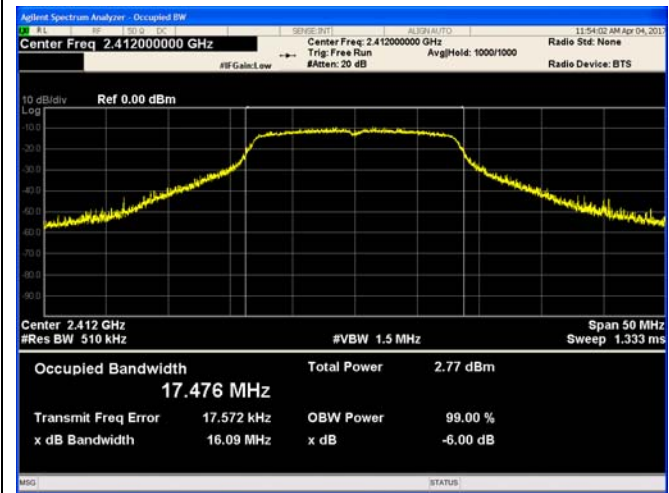

ANNEX

A. HARD COPY OF SPECTRUM PLOTS

A.1 6 dB Bandwidth and 99 % Occupied Bandwidth

WLAN 802.11b

2412 MHz

WLAN 802.11g

2412 MHz

2437 MHz