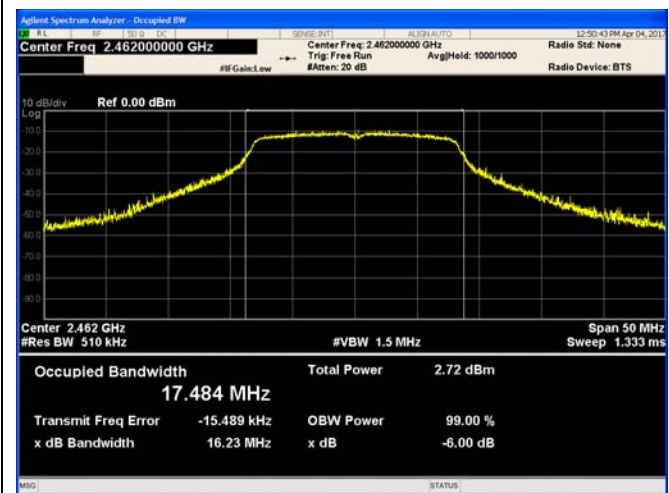

WLAN 802.11b

2412 MHz

WLAN 802.11g

2412 MHz

2437 MHz

2437 MHz

2462 MHz

2462 MHz