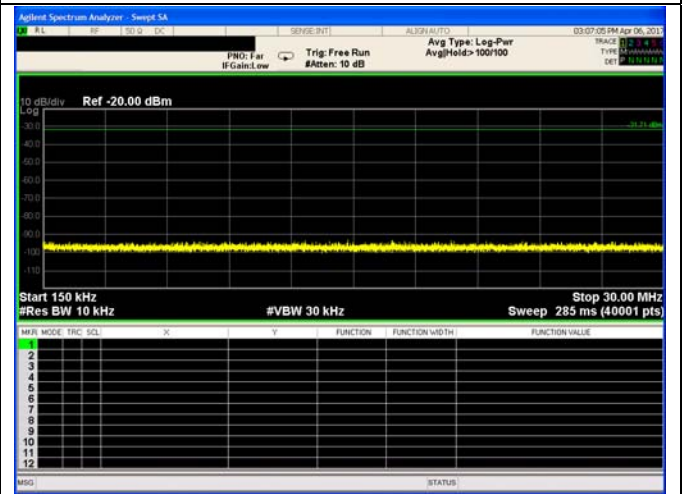

2402 MHz

2440 MHz

2480 MHz

A.2 Band Edge of Authorized Frequency Band

WLAN 802.11b

2400 MHz

2483.5 MHz

WLAN 802.11g

2400 MHz

2483.5 MHz

WLAN 802.11n20

2400 MHz

2483.5 MHz

Bluetooth Low Energy

2400 MHz

2483.5 MHz

A.3 Spurious RF Conducted Emissions

WLAN 802.11b, 2412MHz

0.009 – 0.15 MHz

0.15 – 30 MHz

30 – 1000 MHz

1 – 5 GHz

5 – 9 GHz

9 – 13 GHz