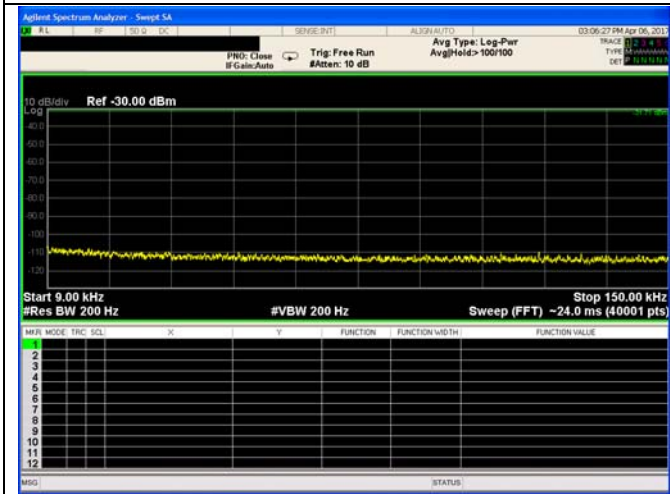

2402 MHz

2440 MHz

2480 MHz

A.2 Band Edge of Authorized Frequency Band

WLAN 802.11b

2400 MHz

2483.5 MHz

WLAN 802.11g

2400 MHz

2483.5 MHz

WLAN 802.11n20

2400 MHz

2483.5 MHz

Bluetooth Low Energy

2400 MHz

2483.5 MHz

A.3 Spurious RF Conducted Emissions

WLAN 802.11b, 2412MHz

0.009 – 0.15 MHz

0.15 – 30 MHz

30 – 1000 MHz

1 – 5 GHz

5 – 9 GHz

9 – 13 GHz