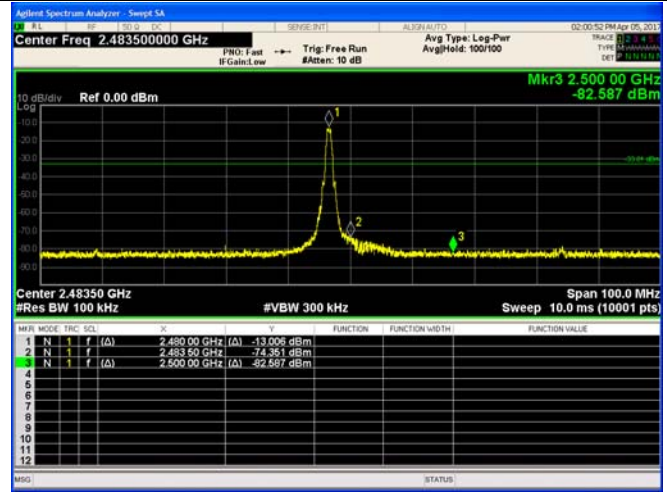

2402 MHz

2440 MHz

2480 MHz

A.2 Band Edge of Authorized Frequency Band

WLAN 802.11b

2400 MHz

2483.5 MHz

WLAN 802.11g

2400 MHz

2483.5 MHz

WLAN 802.11n20

2400 MHz

2483.5 MHz

Bluetooth Low Energy

2400 MHz

2483.5 MHz

A.3 Spurious RF Conducted Emissions

WLAN 802.11b, 2412MHz

0.009 – 0.15 MHz

0.15 – 30 MHz

30 – 1000 MHz

1 – 5 GHz

5 – 9 GHz

9 – 13 GHz