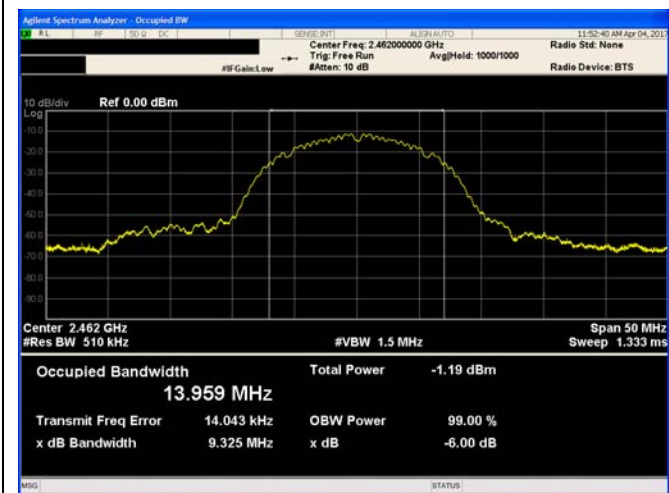

ANNEX

A. HARD COPY OF SPECTRUM PLOTS

A.1 6 dB Bandwidth and 99 % Occupied Bandwidth

WLAN 802.11b

2412 MHz

WLAN 802.11g

2412 MHz

2437 MHz

2437 MHz

2462 MHz

2462 MHz

WLAN 802.11n20

2412 MHz

2437 MHz

2462 MHz

Bluetooth Low Energy