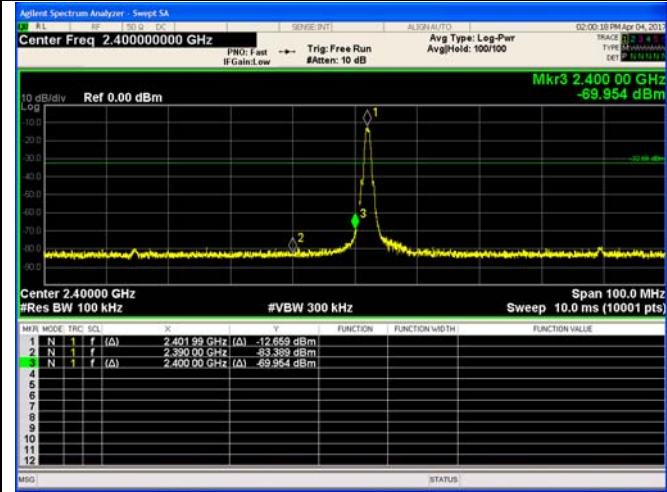

2400 MHz

2483.5 MHz

WLAN 802.11n20

2400 MHz

2483.5 MHz

Bluetooth Low Energy

2400 MHz

2483.5 MHz

A.3 Spurious RF Conducted Emissions

WLAN 802.11b, 2412MHz

0.009 – 0.15 MHz

0.15 – 30 MHz

30 – 1000 MHz

1 – 5 GHz

5 – 9 GHz

9 – 13 GHz