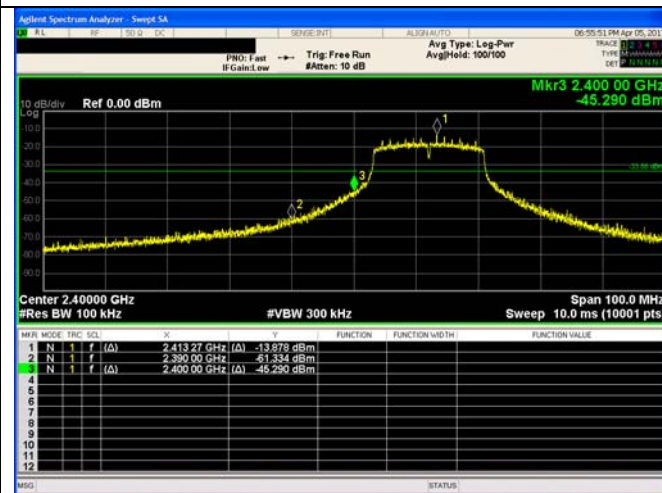

2402 MHz

2440 MHz

2480 MHz

A.2 Band Edge of Authorized Frequency Band

WLAN 802.11b

2400 MHz

2483.5 MHz

WLAN 802.11g

2400 MHz

2483.5 MHz

WLAN 802.11n20

2400 MHz

2483.5 MHz

Bluetooth Low Energy

2400 MHz

2483.5 MHz

A.3 Spurious RF Conducted Emissions

WLAN 802.11b, 2412MHz

0.009 – 0.15 MHz

0.15 – 30 MHz

30 – 1000 MHz

1 – 5 GHz

5 – 9 GHz

9 – 13 GHz