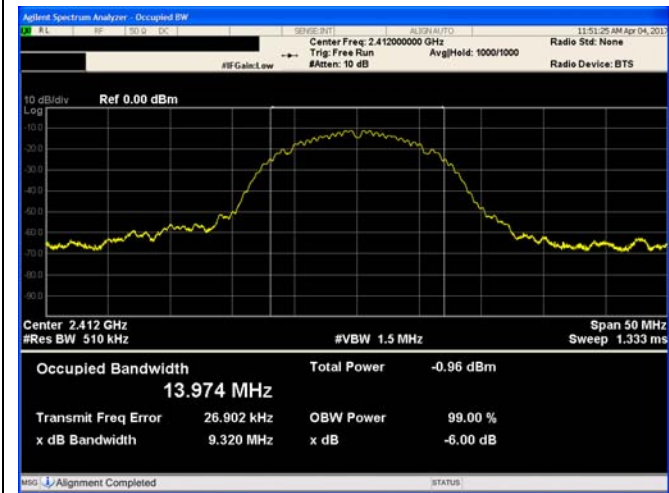

ANNEX

A. HARD COPY OF SPECTRUM PLOTS

A.1 6 dB Bandwidth and 99 % Occupied Bandwidth

WLAN 802.11b

2412 MHz

WLAN 802.11g

2412 MHz

2437 MHz