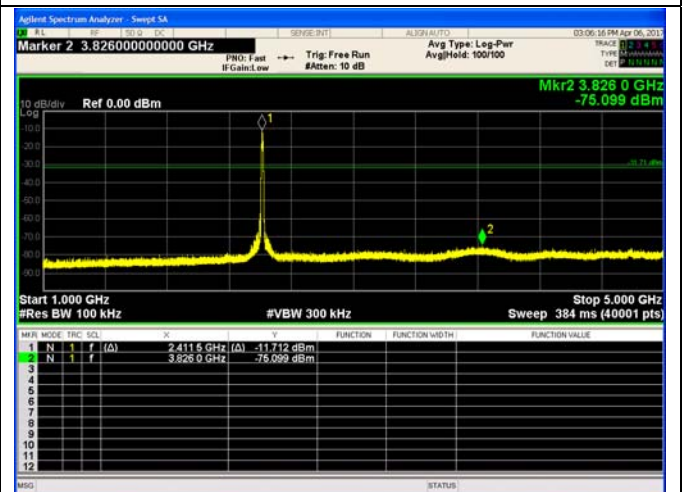

2400 MHz

2483.5 MHz

WLAN 802.11n20

2400 MHz

2483.5 MHz

Bluetooth Low Energy

2400 MHz

2483.5 MHz

A.3 Spurious RF Conducted Emissions

WLAN 802.11b, 2412MHz

0.009 – 0.15 MHz

0.15 – 30 MHz

30 – 1000 MHz

1 – 5 GHz

5 – 9 GHz

9 – 13 GHz