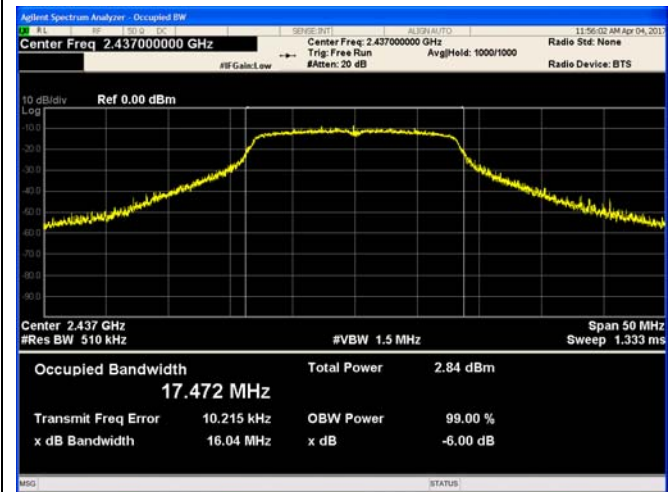

WLAN 802.11b

2412 MHz

WLAN 802.11g

2412 MHz

2437 MHz

2437 MHz

2462 MHz

2462 MHz