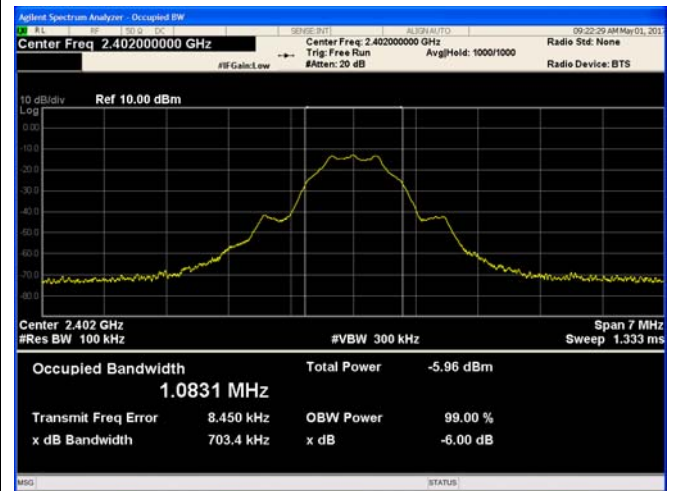

2437 MHz

2462 MHz

2462 MHz

WLAN 802.11n20

2412 MHz

2437 MHz

2462 MHz

Bluetooth Low Energy

2402 MHz

2440 MHz

2480 MHz

A.2 Band Edge of Authorized Frequency Band

WLAN 802.11b

2400 MHz

2483.5 MHz

WLAN 802.11g