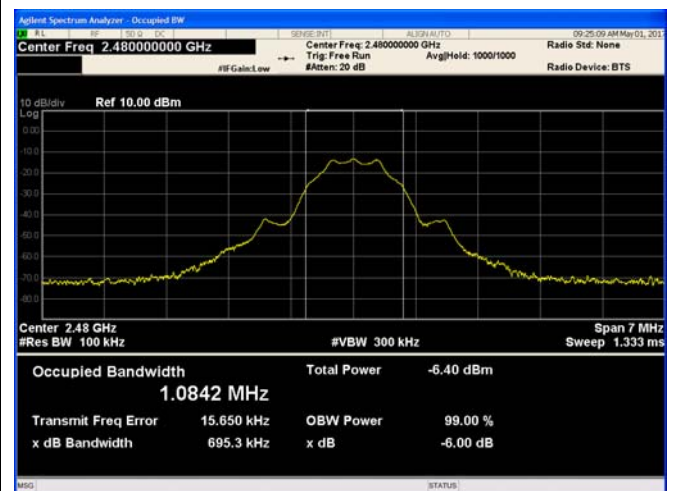

2437 MHz

2462 MHz

2462 MHz

WLAN 802.11n20

2412 MHz

2437 MHz

2462 MHz

Bluetooth Low Energy

2402 MHz

2440 MHz

2480 MHz

A.2 Band Edge of Authorized Frequency Band

WLAN 802.11b

2400 MHz

2483.5 MHz

WLAN 802.11g