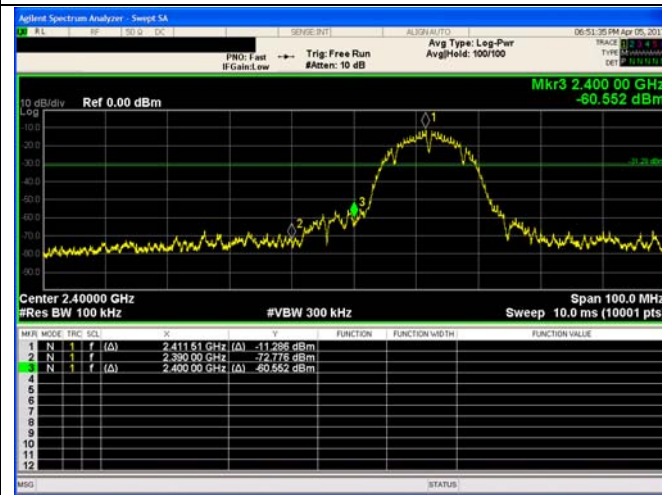

2402 MHz

2440 MHz

2480 MHz

A.2 Band Edge of Authorized Frequency Band

WLAN 802.11b

2400 MHz

2483.5 MHz

WLAN 802.11g

2400 MHz

2483.5 MHz

WLAN 802.11n20

2400 MHz

2483.5 MHz

Bluetooth Low Energy

2400 MHz

2483.5 MHz