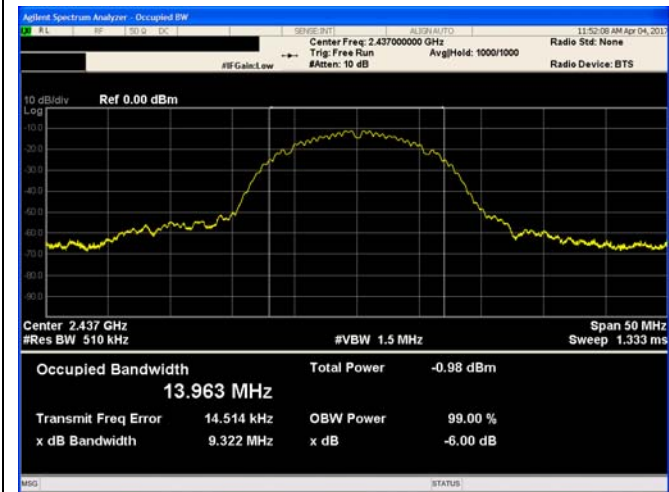

ANNEX

A. HARD COPY OF SPECTRUM PLOTS

A.1 6 dB Bandwidth and 99 % Occupied Bandwidth

WLAN 802.11b

2412 MHz

WLAN 802.11g

2412 MHz

2437 MHz

2437 MHz

2462 MHz

2462 MHz

WLAN 802.11n20

2412 MHz

2437 MHz

2462 MHz

Bluetooth Low Energy