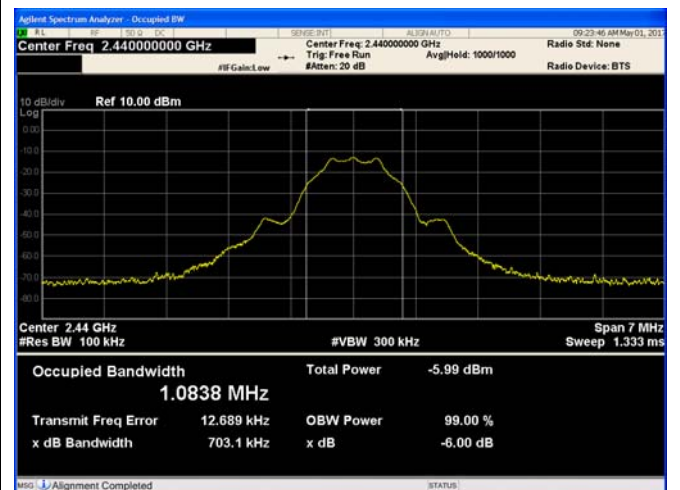

2437 MHz

2462 MHz

2462 MHz

WLAN 802.11n20

2412 MHz

2437 MHz

2462 MHz

Bluetooth Low Energy

2402 MHz

2440 MHz

2480 MHz

A.2 Band Edge of Authorized Frequency Band

WLAN 802.11b

2400 MHz

2483.5 MHz

WLAN 802.11g