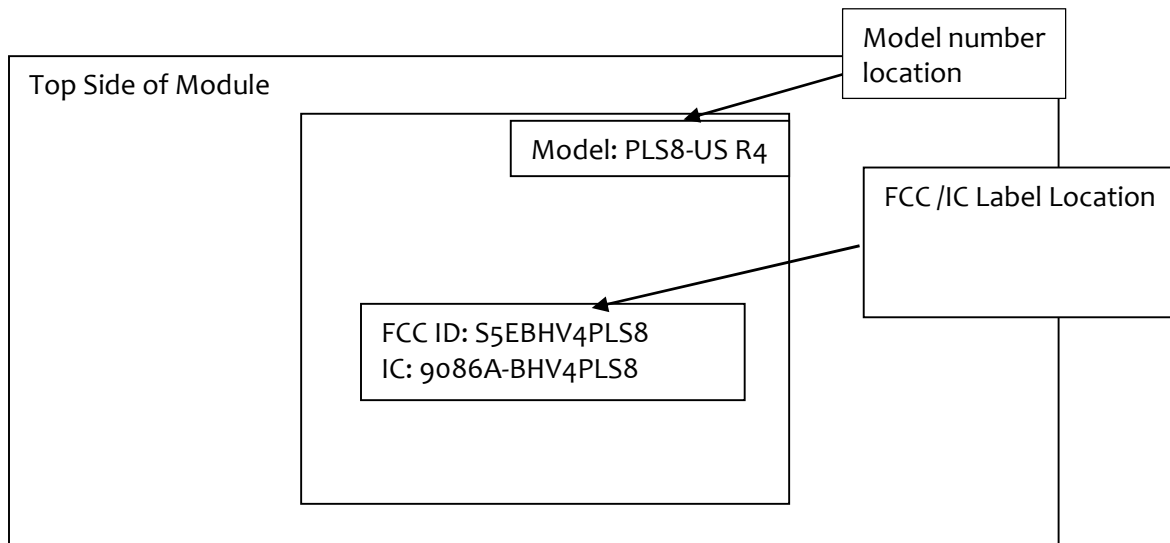

**PROPOSED FCC and IC ID LABEL AND LOCATION**

# **BluHome**

**If Found Contact:  
866-703-7867**

**This device has been provided  
under terms which prohibit  
analysis of its construction or  
operation.**

13-006602

**Model: BLUhome**

**Serial: 13-006602**

**FCC ID: S5EBHV40318**

**IC: 9086A-BHV40318**

**Contains FCC ID: S5EBHV4PLS8,  
IC: 9086A-BHV4PLS8**

U.S. PATENTS 8169316 8334769