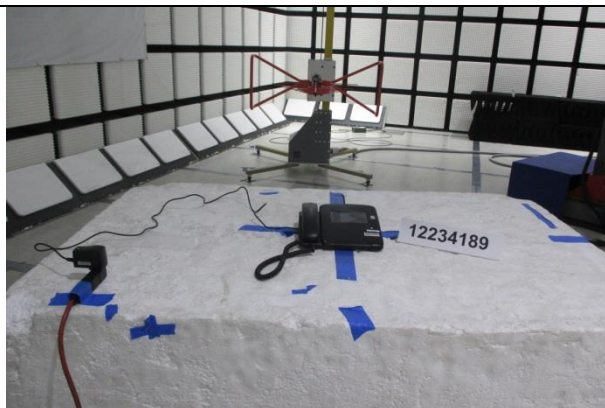

### ANTENNA PORT CONDUCTED RF MEASUREMENT SETUP

FRONT PHOTO

### AC MAINS LINE CONDUCTED EMISSIONS

FRONT PHOTO

BACK PHOTO

**3 METER RADIATED SPURIOUS EMISSIONS BELOW 30MHz**

FRONT PHOTO

BACK PHOTO

**3 METER RADIATED SPURIOUS EMISSIONS 30MHz TO 1GHz**

FRONT PHOTO

BACK PHOTO

**3 METER RADIATED SPURIOUS EMISSIONS 1GHz TO 18GHz**

FRONT PHOTO

BACK PHOTO

**END OF REPORT**