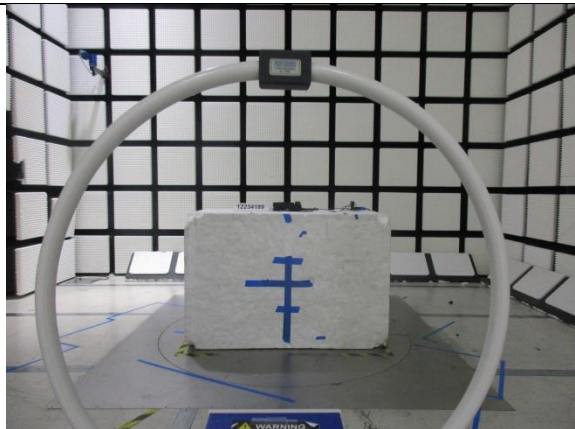

### ANTENNA PORT CONDUCTED RF MEASUREMENT SETUP

FRONT PHOTO

### AC MAINS LINE CONDUCTED EMISSIONS

FRONT PHOTO

BACK PHOTO

**3 METER RADIATED SPURIOUS EMISSIONS BELOW 30MHz**

FRONT PHOTO

BACK PHOTO

**3 METER RADIATED SPURIOUS EMISSIONS 30MHz TO 1GHz**

FRONT PHOTO

BACK PHOTO

**3 METER RADIATED SPURIOUS EMISSIONS 1GHz TO 18GHz**

FRONT PHOTO

BACK PHOTO

**END OF REPORT**