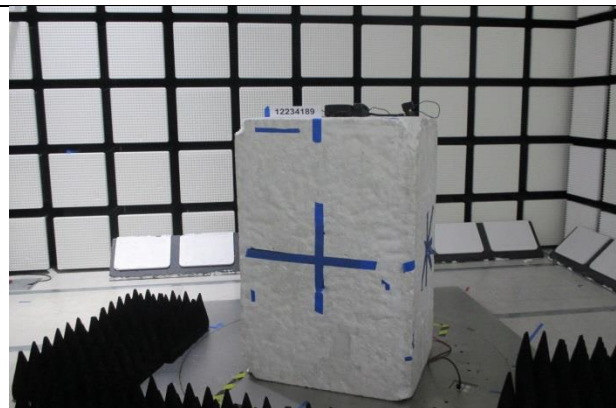

### ANTENNA PORT CONDUCTED RF MEASUREMENT SETUP

FRONT PHOTO

### AC MAINS LINE CONDUCTED EMISSIONS

FRONT PHOTO

BACK PHOTO

**3 METER RADIATED SPURIOUS EMISSIONS BELOW 30MHz**

FRONT PHOTO

BACK PHOTO

**3 METER RADIATED SPURIOUS EMISSIONS 30MHz TO 1GHz**

FRONT PHOTO

BACK PHOTO

**3 METER RADIATED SPURIOUS EMISSIONS 1GHz TO 18GHz**

FRONT PHOTO

BACK PHOTO

**END OF REPORT**