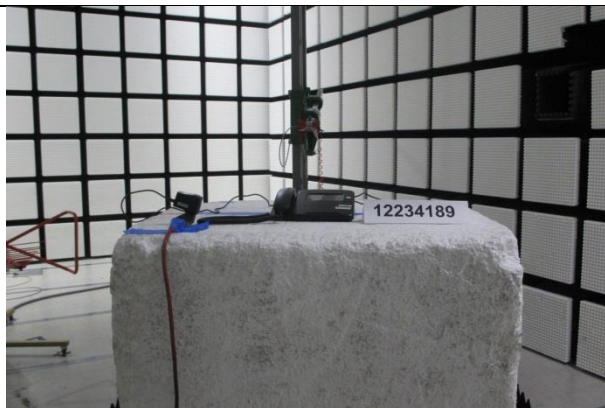

### ANTENNA PORT CONDUCTED RF MEASUREMENT SETUP

FRONT PHOTO

### AC MAINS LINE CONDUCTED EMISSIONS

FRONT PHOTO

BACK PHOTO

**3 METER RADIATED SPURIOUS EMISSIONS BELOW 30MHz**

FRONT PHOTO

BACK PHOTO

**3 METER RADIATED SPURIOUS EMISSIONS 30MHz TO 1GHz**

FRONT PHOTO

BACK PHOTO

**3 METER RADIATED SPURIOUS EMISSIONS 1GHz TO 18GHz**

FRONT PHOTO

BACK PHOTO

**END OF REPORT**