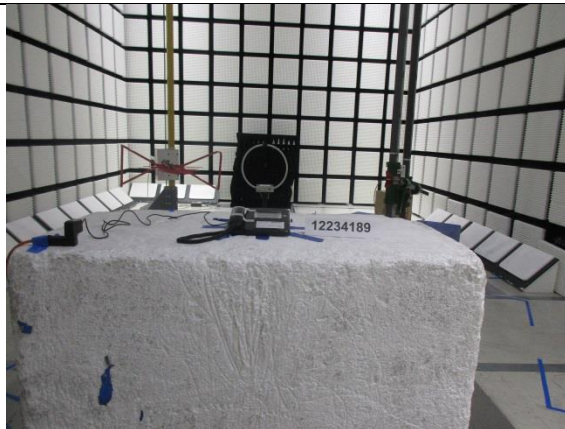

### ANTENNA PORT CONDUCTED RF MEASUREMENT SETUP

FRONT PHOTO

### AC MAINS LINE CONDUCTED EMISSIONS

FRONT PHOTO

BACK PHOTO

**3 METER RADIATED SPURIOUS EMISSIONS BELOW 30MHz**

FRONT PHOTO

BACK PHOTO

**3 METER RADIATED SPURIOUS EMISSIONS 30MHz TO 1GHz**

FRONT PHOTO

BACK PHOTO

**3 METER RADIATED SPURIOUS EMISSIONS 1GHz TO 18GHz**

FRONT PHOTO

BACK PHOTO

**END OF REPORT**