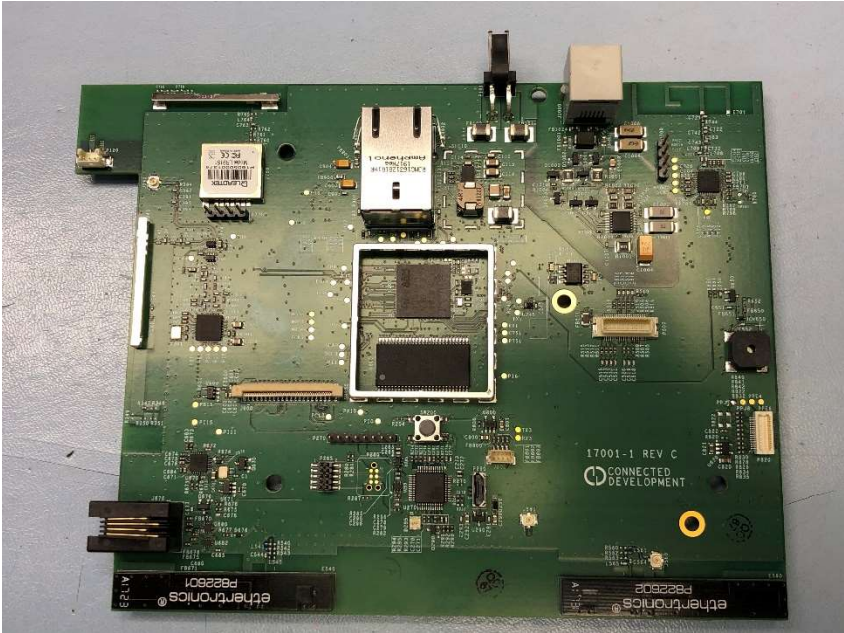

# Satellite Tracking of People LLC Monitoring Solutions

## Internal Photographs FCC ID: S5EBHV40318 Product BLUhome

Satellite Tracking of People Main board Top shields Removed

Satellite Tracking of People Main board Bottom shields Removed

## Internal Photographs FCC ID: S5EBHV40318 Product BLUhome

Internal Photographs  
FCC ID: S5EBHV40318 Product BLUhome

Satellite Tracking of People Modem Module board

Satellite Tracking of People Modem Module board