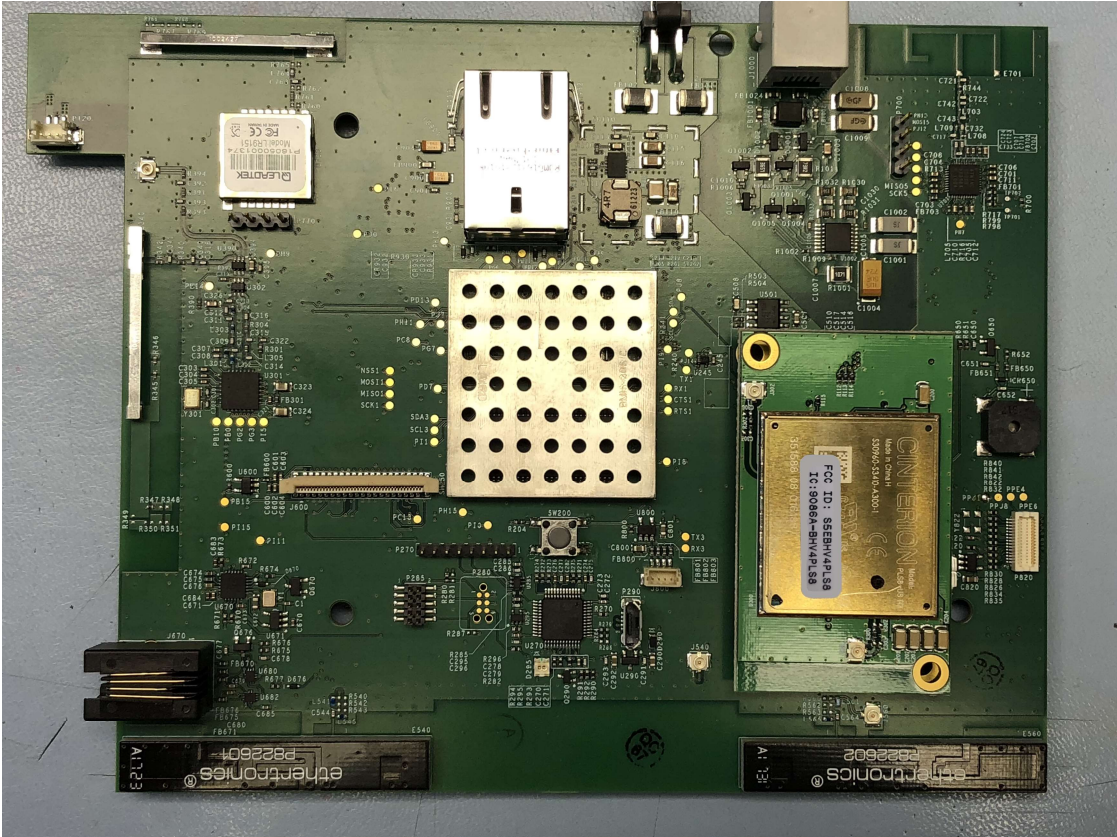

## Internal Photographs FCC ID: S5EBHV40318 Product BLUhome

Satellite Tracking of People Main board Top shields Removed

Satellite Tracking of People Main board Bottom shields Removed

## Internal Photographs FCC ID: S5EBHV40318 Product BLUhome

Internal Photographs  
FCC ID: S5EBHV40318 Product BLUhome

Satellite Tracking of People Modem Module board

Satellite Tracking of People Modem Module board

# Satellite Tracking of People LLC Monitoring Solutions

Internal Photographs  
FCC ID: S5EBHV40318 Product BLUhome

Satellite Tracking of People Modem Module board  
Internal Photographs