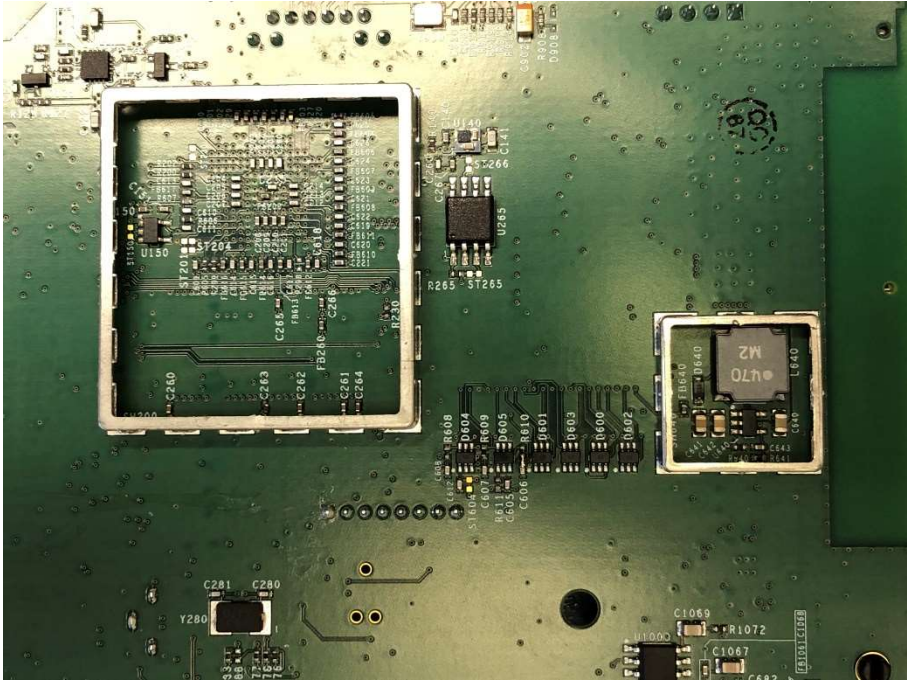

## Internal Photographs FCC ID: S5EBHV40318 Product BLUhome

Satellite Tracking of People Main board Top shields Removed

Satellite Tracking of People Main board Bottom shields Removed

## Internal Photographs FCC ID: S5EBHV40318 Product BLUhome

Internal Photographs  
FCC ID: S5EBHV40318 Product BLUhome

Satellite Tracking of People Modem Module board

Satellite Tracking of People Modem Module board