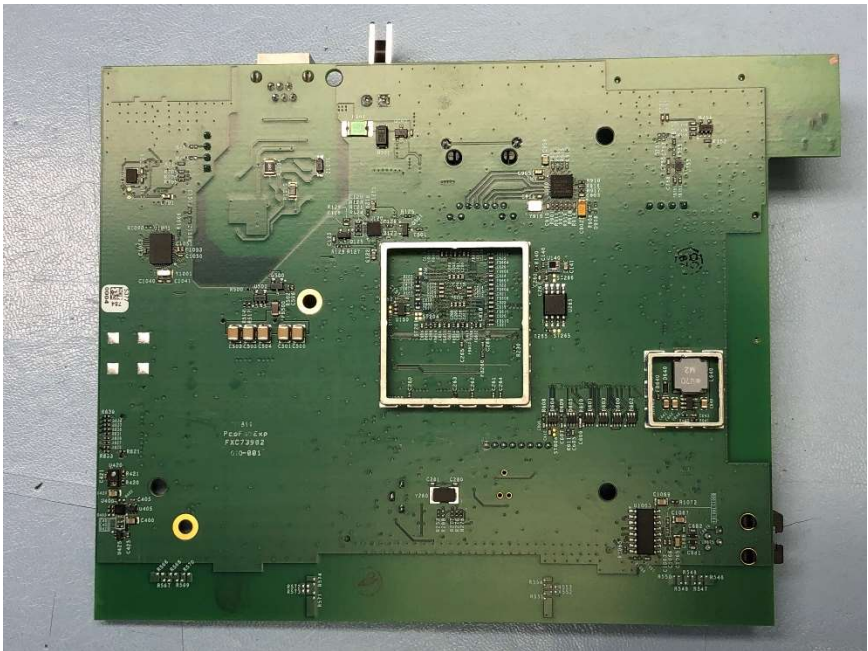

# Satellite Tracking of People LLC Monitoring Solutions

## Internal Photographs FCC ID: S5EBHV40318 Product BLUhome

Satellite Tracking of People Main board Top shields Removed

Satellite Tracking of People Main board Bottom shields Removed

## Internal Photographs FCC ID: S5EBHV40318 Product BLUhome

Internal Photographs  
FCC ID: S5EBHV40318 Product BLUhome

Satellite Tracking of People Modem Module board

Satellite Tracking of People Modem Module board