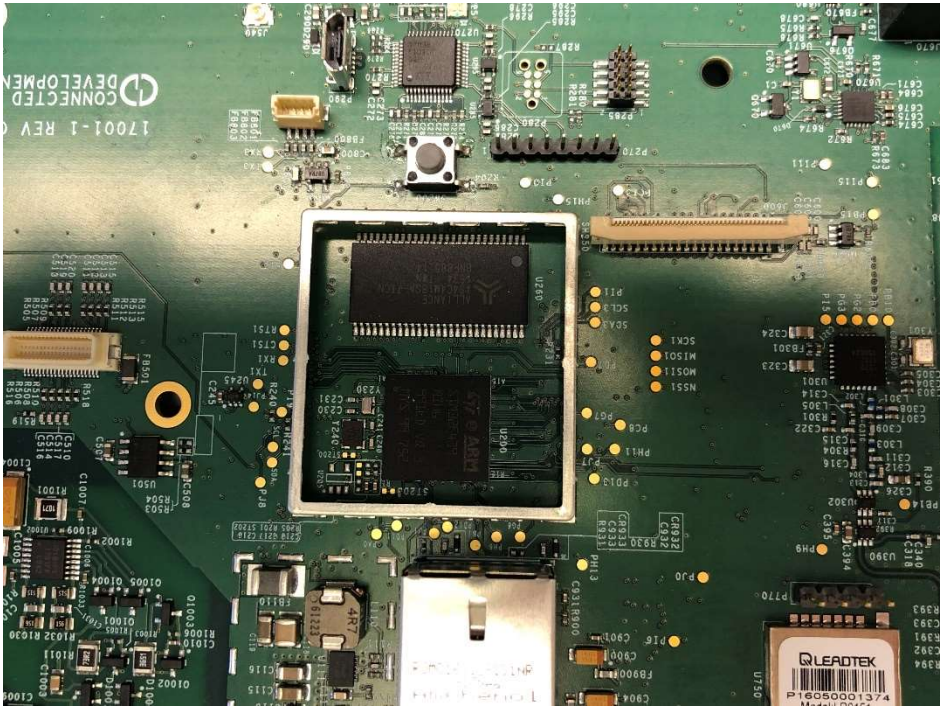

## Internal Photographs FCC ID: S5EBHV40318 Product BLUhome

Satellite Tracking of People Main board Top shields Removed

Satellite Tracking of People Main board Bottom shields Removed

## Internal Photographs FCC ID: S5EBHV40318 Product BLUhome

Internal Photographs  
FCC ID: S5EBHV40318 Product BLUhome

Satellite Tracking of People Modem Module board

Satellite Tracking of People Modem Module board