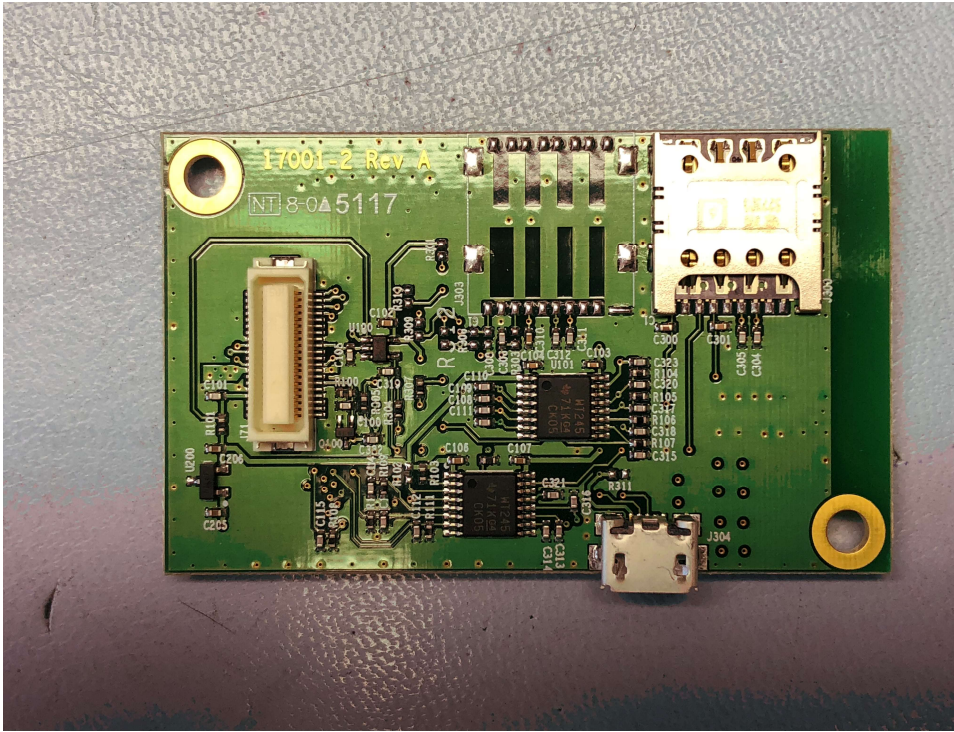

## Internal Photographs FCC ID: S5EBHV40318 Product BLUhome

Satellite Tracking of People Main board Top shields Removed

Satellite Tracking of People Main board Bottom shields Removed

# Satellite Tracking of People LLC Monitoring Solutions

## Internal Photographs FCC ID: S5EBHV40318 Product BLUhome

Internal Photographs  
FCC ID: S5EBHV40318 Product BLUhome

Satellite Tracking of People Modem Module board

Satellite Tracking of People Modem Module board

# Satellite Tracking of People LLC Monitoring Solutions

Internal Photographs  
FCC ID: S5EBHV40318 Product BLUhome

Satellite Tracking of People Modem Module board  
Internal Photographs