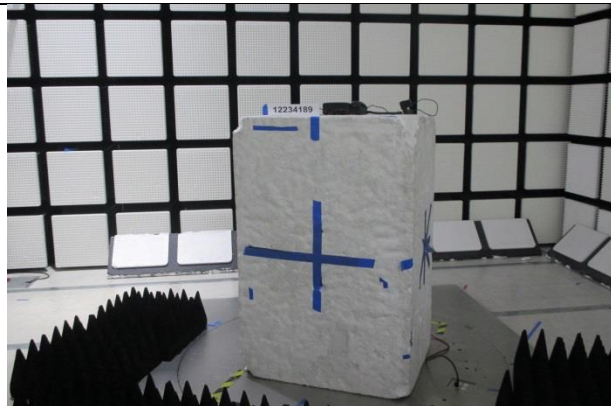

### ANTENNA PORT CONDUCTED RF MEASUREMENT SETUP

FRONT PHOTO

### AC MAINS LINE CONDUCTED EMISSIONS

FRONT PHOTO

BACK PHOTO

**3 METER RADIATED SPURIOUS EMISSIONS BELOW 30MHz**

FRONT PHOTO

BACK PHOTO

**3 METER RADIATED SPURIOUS EMISSIONS 30MHz TO 1GHz**

FRONT PHOTO

BACK PHOTO

**3 METER RADIATED SPURIOUS EMISSIONS 1GHz TO 18GHz**

FRONT PHOTO

BACK PHOTO

**END OF REPORT**