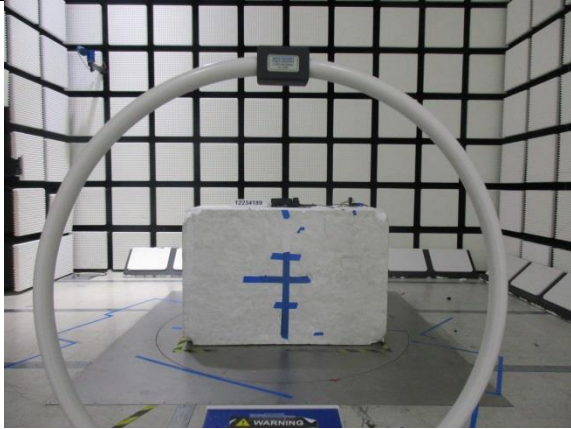

### ANTENNA PORT CONDUCTED RF MEASUREMENT SETUP

FRONT PHOTO

### AC MAINS LINE CONDUCTED EMISSIONS

FRONT PHOTO

BACK PHOTO

**3 METER RADIATED SPURIOUS EMISSIONS BELOW 30MHz**

FRONT PHOTO

BACK PHOTO

**3 METER RADIATED SPURIOUS EMISSIONS 30MHz TO 1GHz**

FRONT PHOTO

BACK PHOTO

**3 METER RADIATED SPURIOUS EMISSIONS 1GHz TO 18GHz**

FRONT PHOTO

BACK PHOTO

**END OF REPORT**