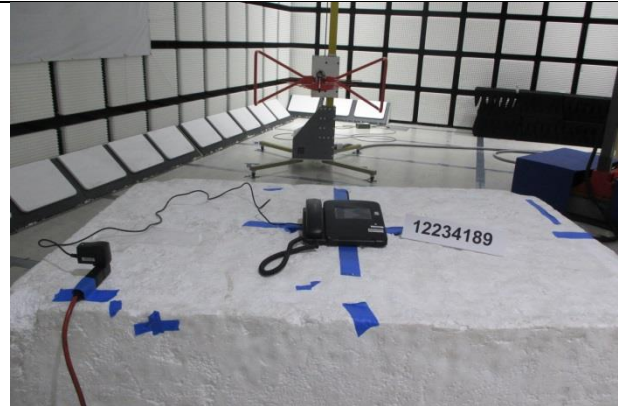

### ANTENNA PORT CONDUCTED RF MEASUREMENT SETUP

FRONT PHOTO

### AC MAINS LINE CONDUCTED EMISSIONS

FRONT PHOTO

BACK PHOTO

**3 METER RADIATED SPURIOUS EMISSIONS BELOW 30MHz**

FRONT PHOTO

BACK PHOTO

**3 METER RADIATED SPURIOUS EMISSIONS 30MHz TO 1GHz**

FRONT PHOTO

BACK PHOTO

**3 METER RADIATED SPURIOUS EMISSIONS 1GHz TO 18GHz**

FRONT PHOTO

BACK PHOTO

**END OF REPORT**