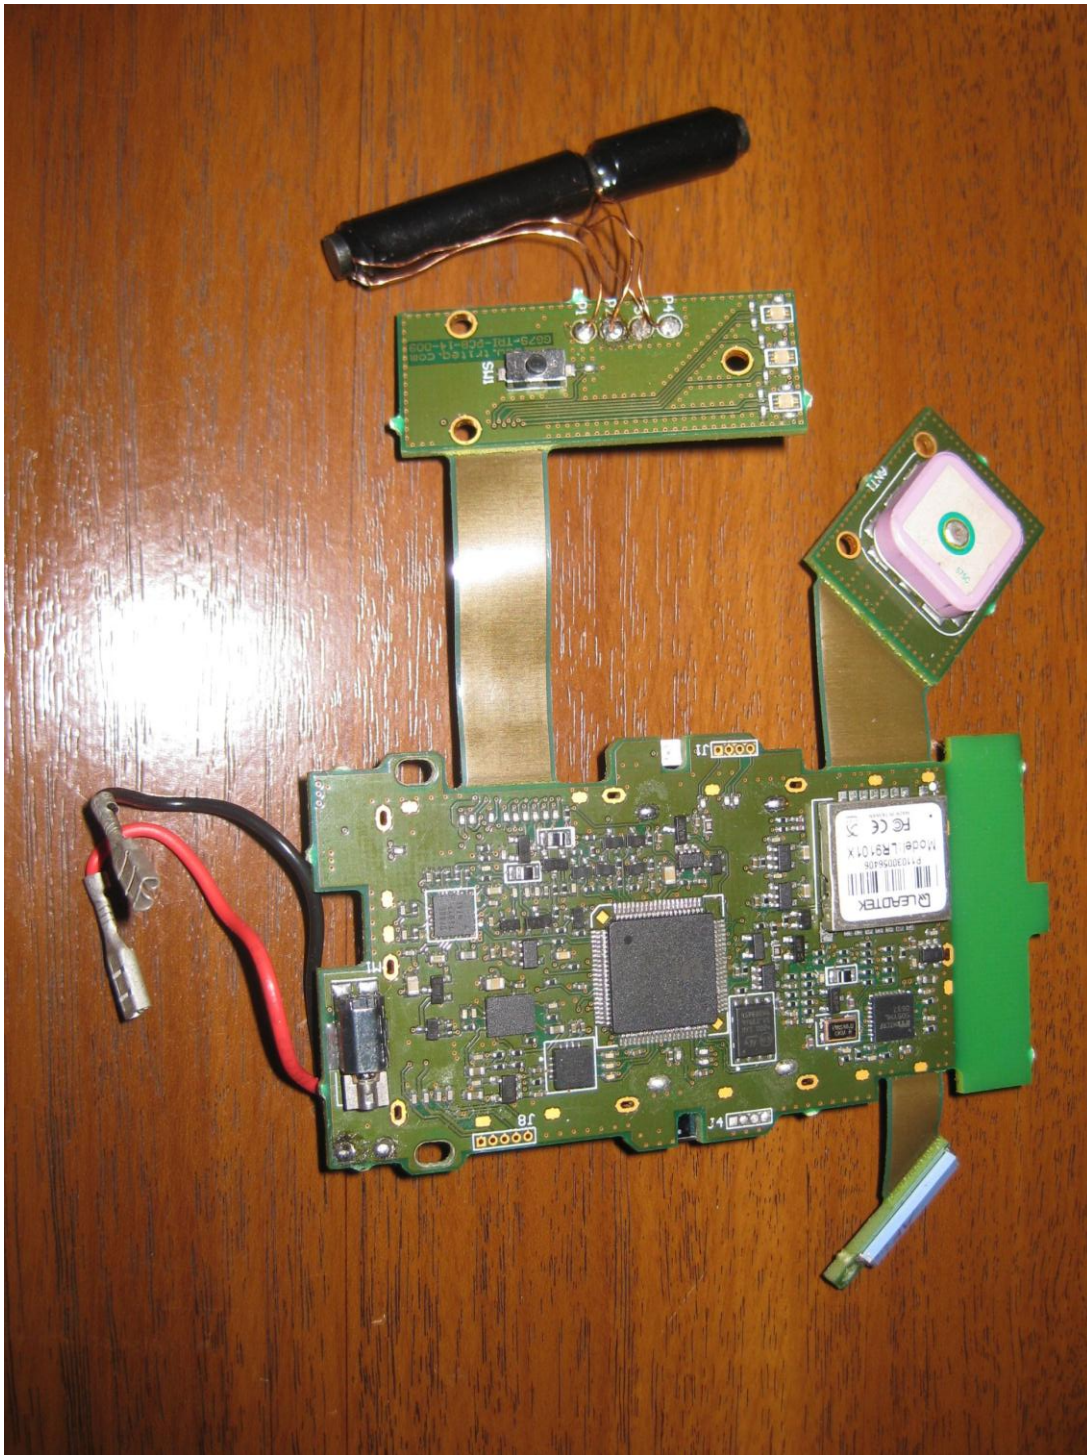

Satellite Tracking of People LLC

Internal Photographs
FCC ID: S5E1106MM1 Product Blu+

Satellite Tracking of People LLC

Internal Photographs
FCC ID: S5E1106MM1 Product Blu+

Satellite Tracking of People LLC

Internal Photographs
FCC ID: S5E1106MM1 Product Blu+

Satellite Tracking of People LLC

Internal Photographs
FCC ID: S5E1106MM1 Product Blu+

Satellite Tracking of People LLC

Internal Photographs
FCC ID: S5E1106MM1 Product Blu+