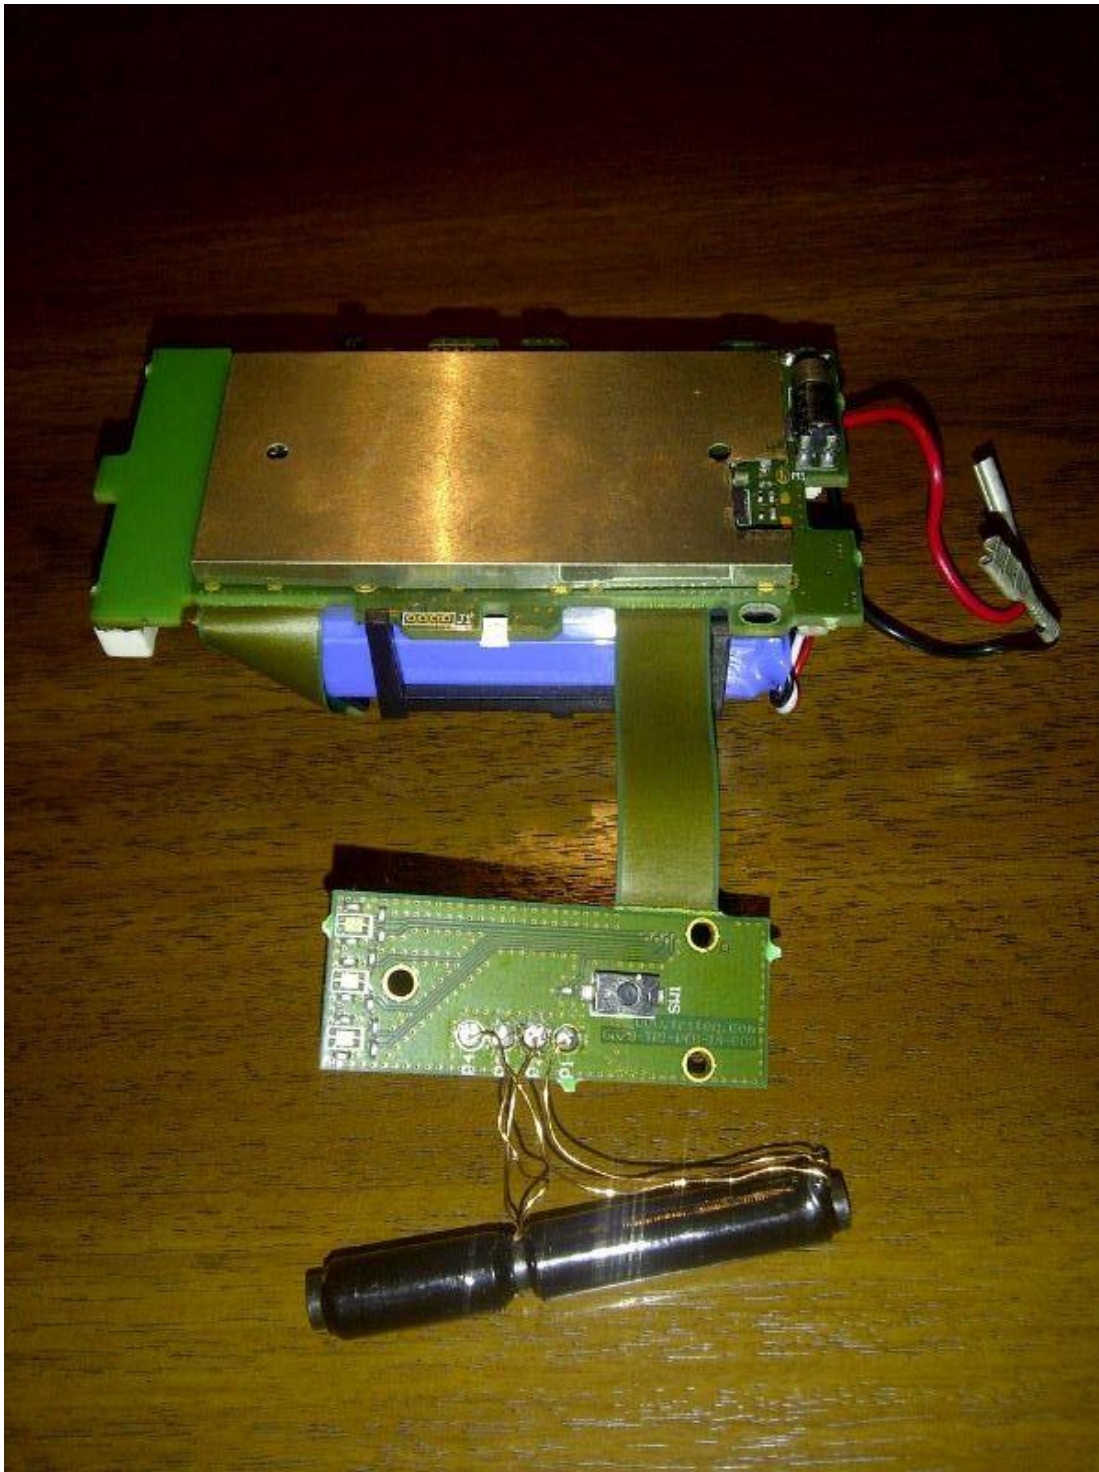

Satellite Tracking of People LLC

Internal Photographs
FCC ID: S5E1106MM1 Product Blu+

Satellite Tracking of People LLC

Internal Photographs
FCC ID: S5E1106MM1 Product Blu+

Satellite Tracking of People LLC

Internal Photographs
FCC ID: S5E1106MM1 Product Blu+

Satellite Tracking of People LLC

Internal Photographs
FCC ID: S5E1106MM1 Product Blu+

Satellite Tracking of People LLC

Internal Photographs
FCC ID: S5E1106MM1 Product Blu+