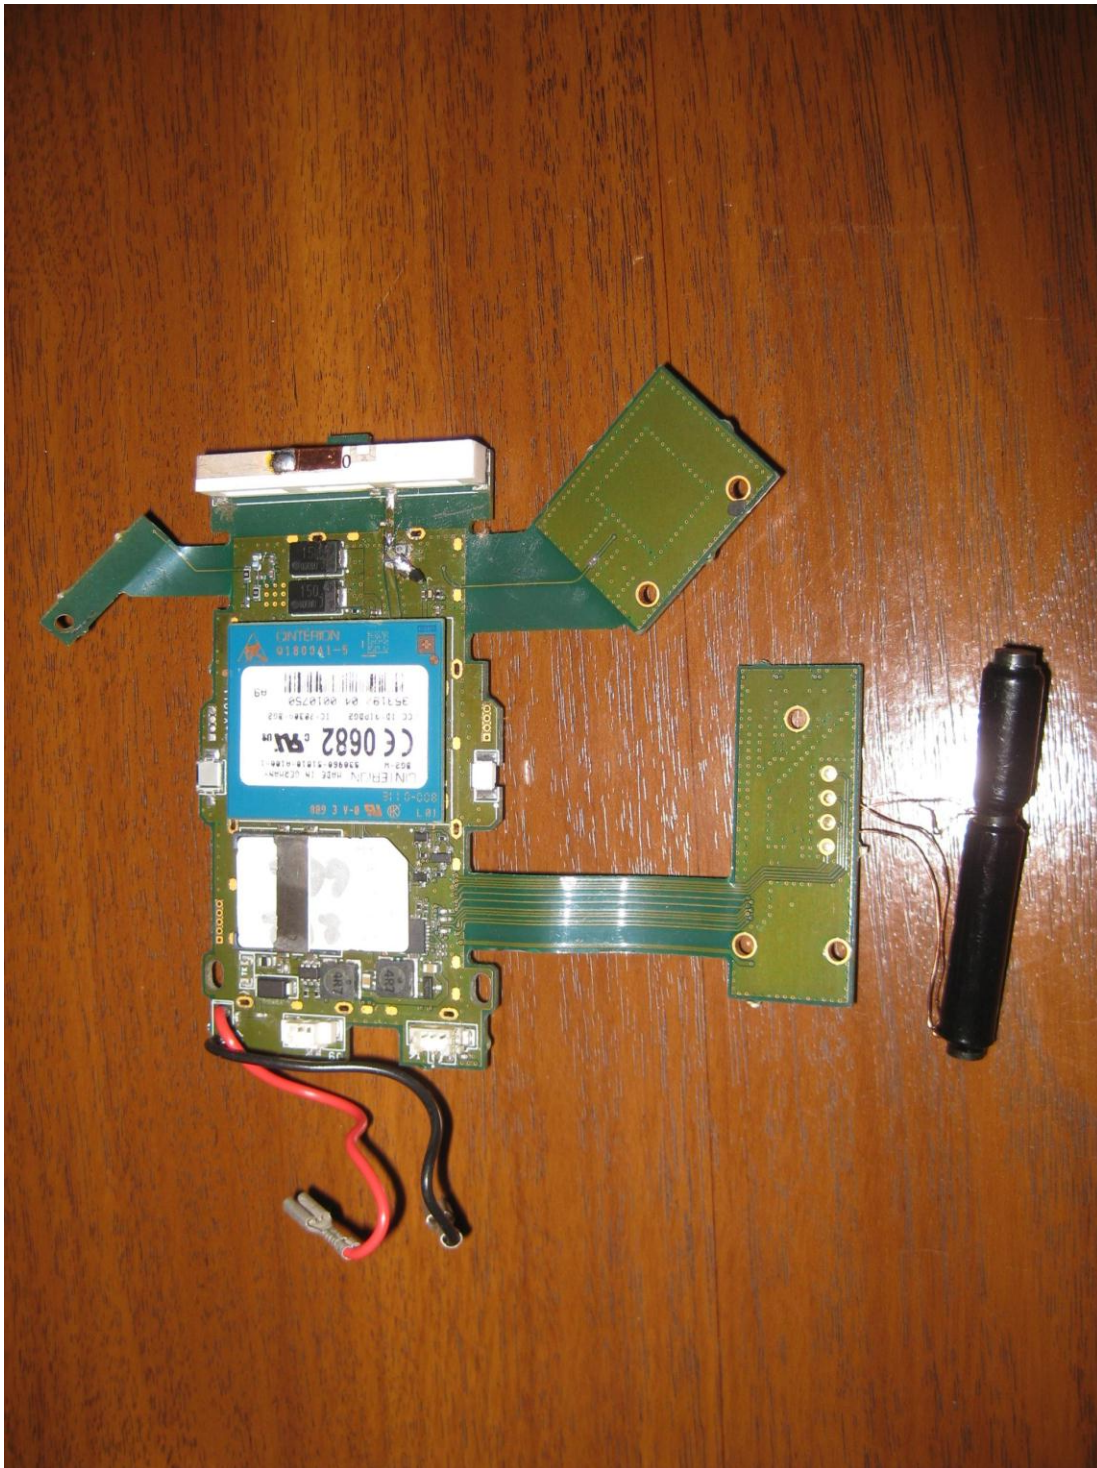

Satellite Tracking of People LLC

Internal Photographs
FCC ID: S5E1106MM1 Product Blu+

Satellite Tracking of People LLC

Internal Photographs
FCC ID: S5E1106MM1 Product Blu+

Satellite Tracking of People LLC

Internal Photographs
FCC ID: S5E1106MM1 Product Blu+

Satellite Tracking of People LLC

Internal Photographs
FCC ID: S5E1106MM1 Product Blu+

Satellite Tracking of People LLC

Internal Photographs
FCC ID: S5E1106MM1 Product Blu+