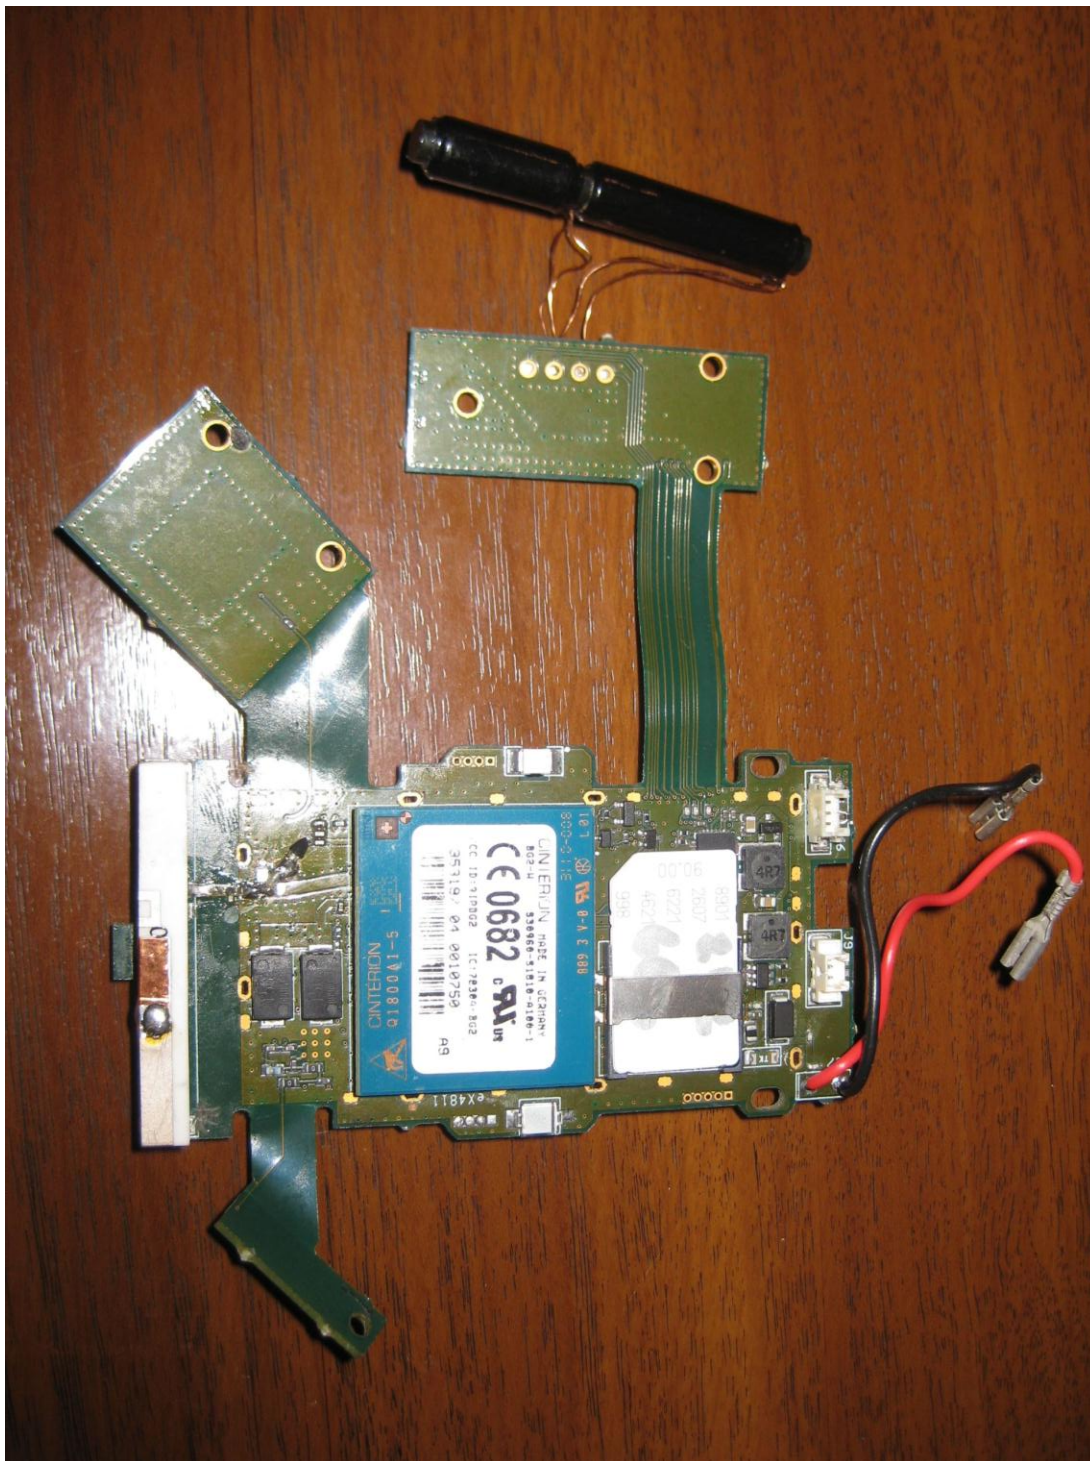

Satellite Tracking of People LLC

Internal Photographs
FCC ID: S5E1106MM1 Product Blu+

Satellite Tracking of People LLC

Internal Photographs
FCC ID: S5E1106MM1 Product Blu+

Satellite Tracking of People LLC

Internal Photographs
FCC ID: S5E1106MM1 Product Blu+

Satellite Tracking of People LLC

Internal Photographs
FCC ID: S5E1106MM1 Product Blu+

Satellite Tracking of People LLC

Internal Photographs
FCC ID: S5E1106MM1 Product Blu+