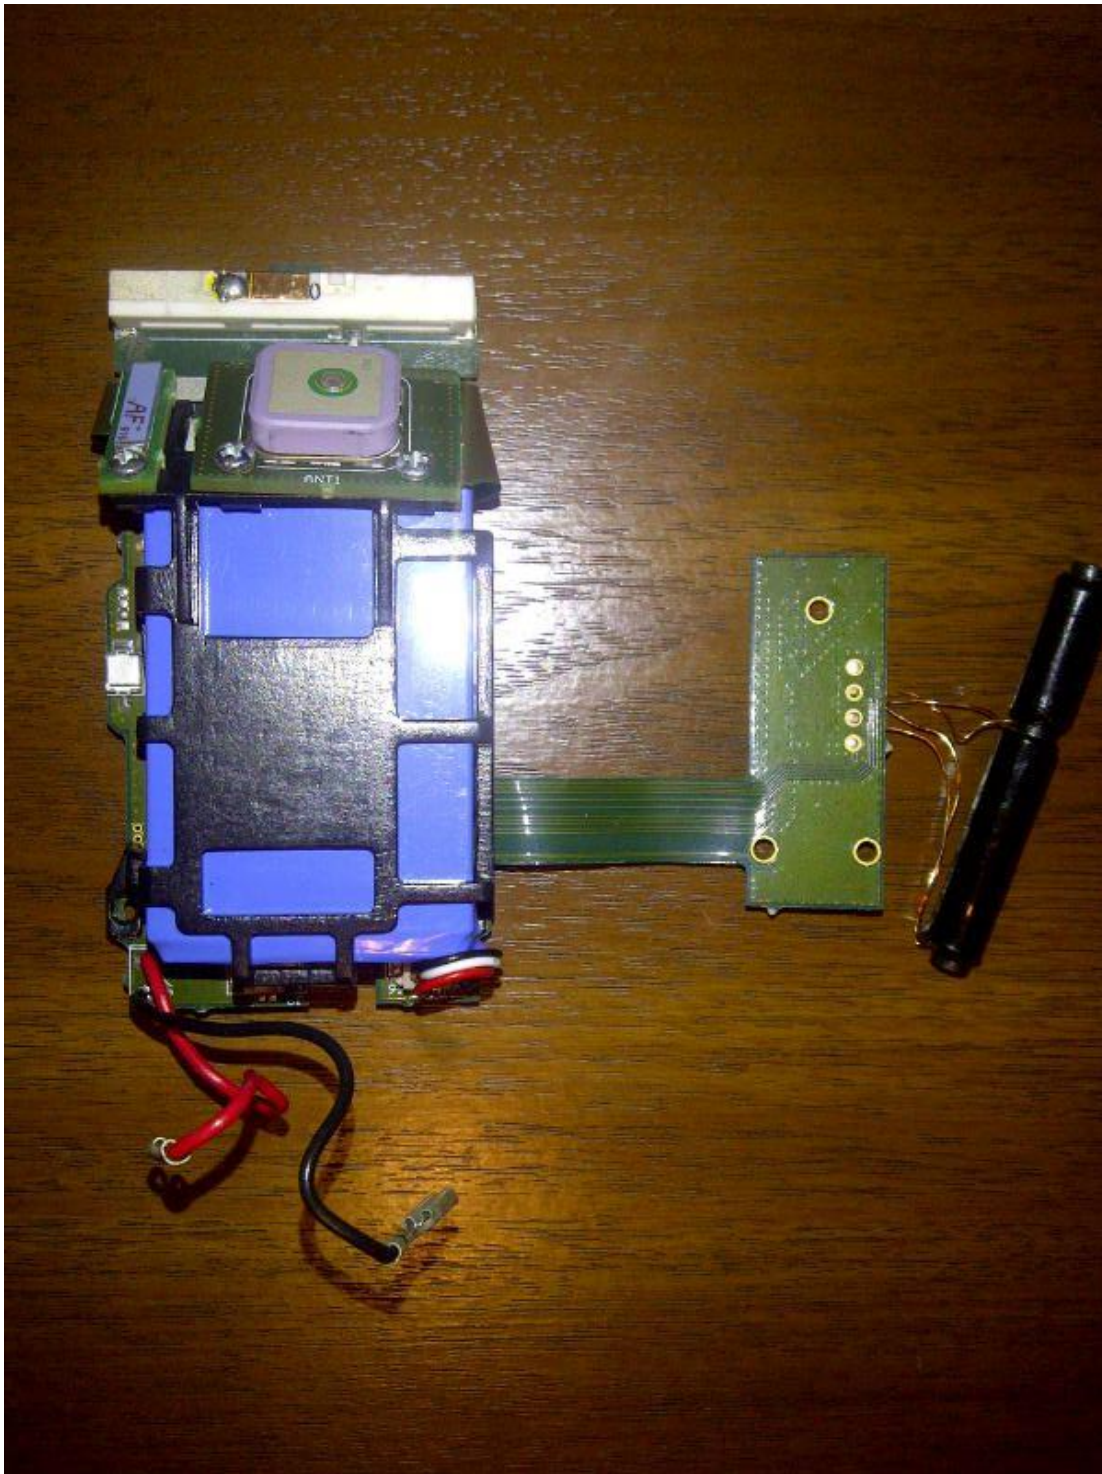

Satellite Tracking of People LLC

Internal Photographs
FCC ID: S5E1106MM1 Product Blu+

Satellite Tracking of People LLC

Internal Photographs
FCC ID: S5E1106MM1 Product Blu+

Satellite Tracking of People LLC

Internal Photographs
FCC ID: S5E1106MM1 Product Blu+

Satellite Tracking of People LLC

Internal Photographs
FCC ID: S5E1106MM1 Product Blu+

Satellite Tracking of People LLC

Internal Photographs
FCC ID: S5E1106MM1 Product Blu+