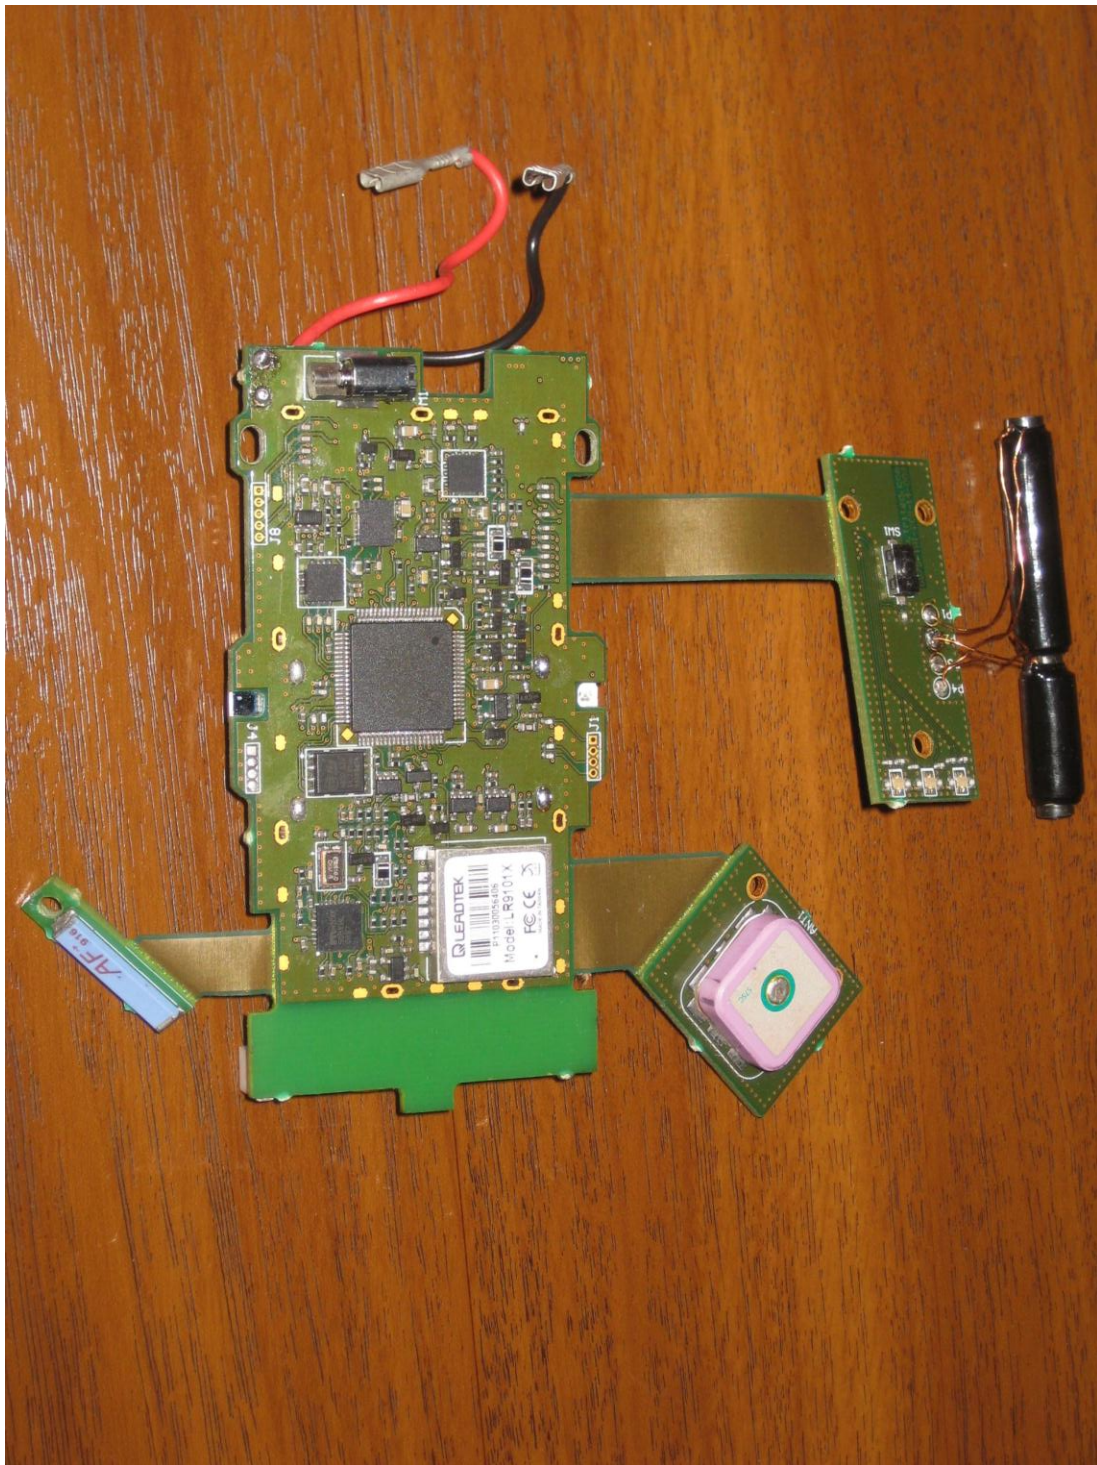

Satellite Tracking of People LLC

Internal Photographs
FCC ID: S5E1106MM1 Product Blu+

Satellite Tracking of People LLC

Internal Photographs
FCC ID: S5E1106MM1 Product Blu+

Satellite Tracking of People LLC

Internal Photographs
FCC ID: S5E1106MM1 Product Blu+

Satellite Tracking of People LLC

Internal Photographs
FCC ID: S5E1106MM1 Product Blu+

Satellite Tracking of People LLC

Internal Photographs
FCC ID: S5E1106MM1 Product Blu+