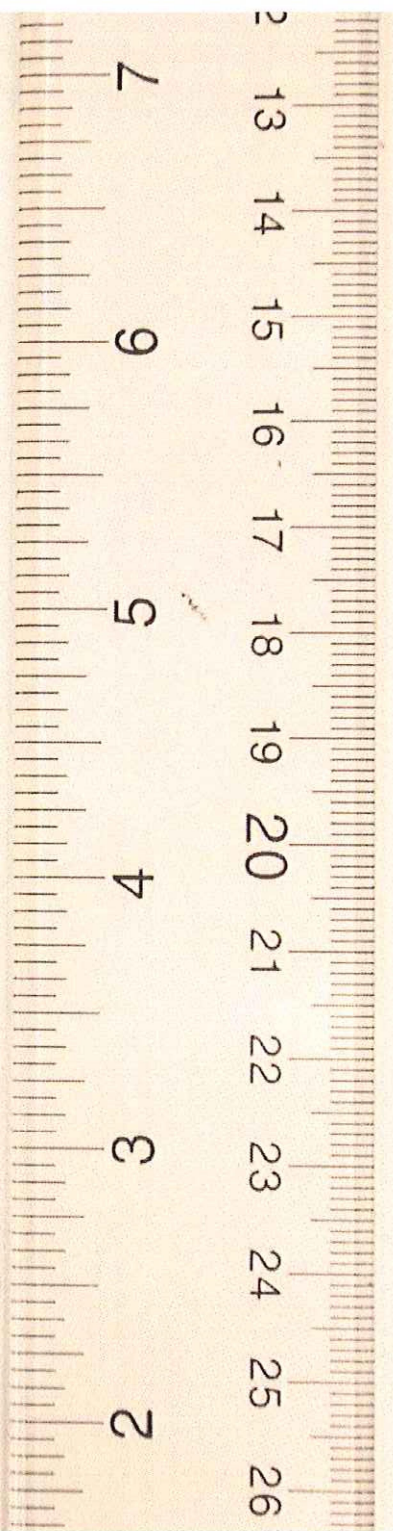

Internal View of EUT

Bluetooth Antenna