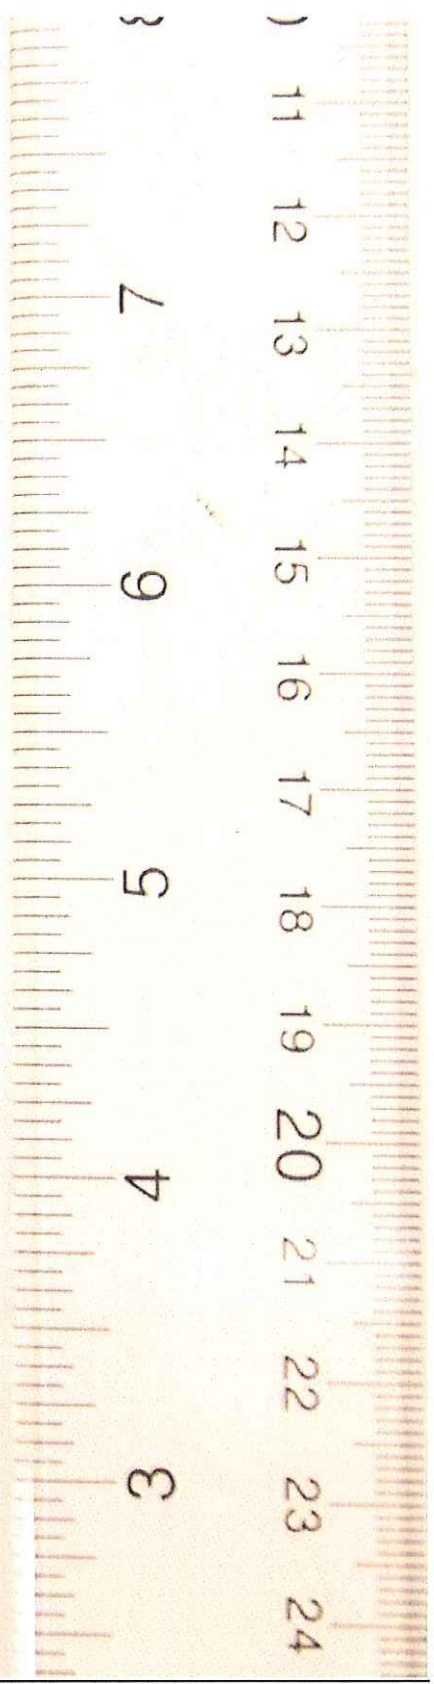

Internal View of EUT

Bluetooth Antenna