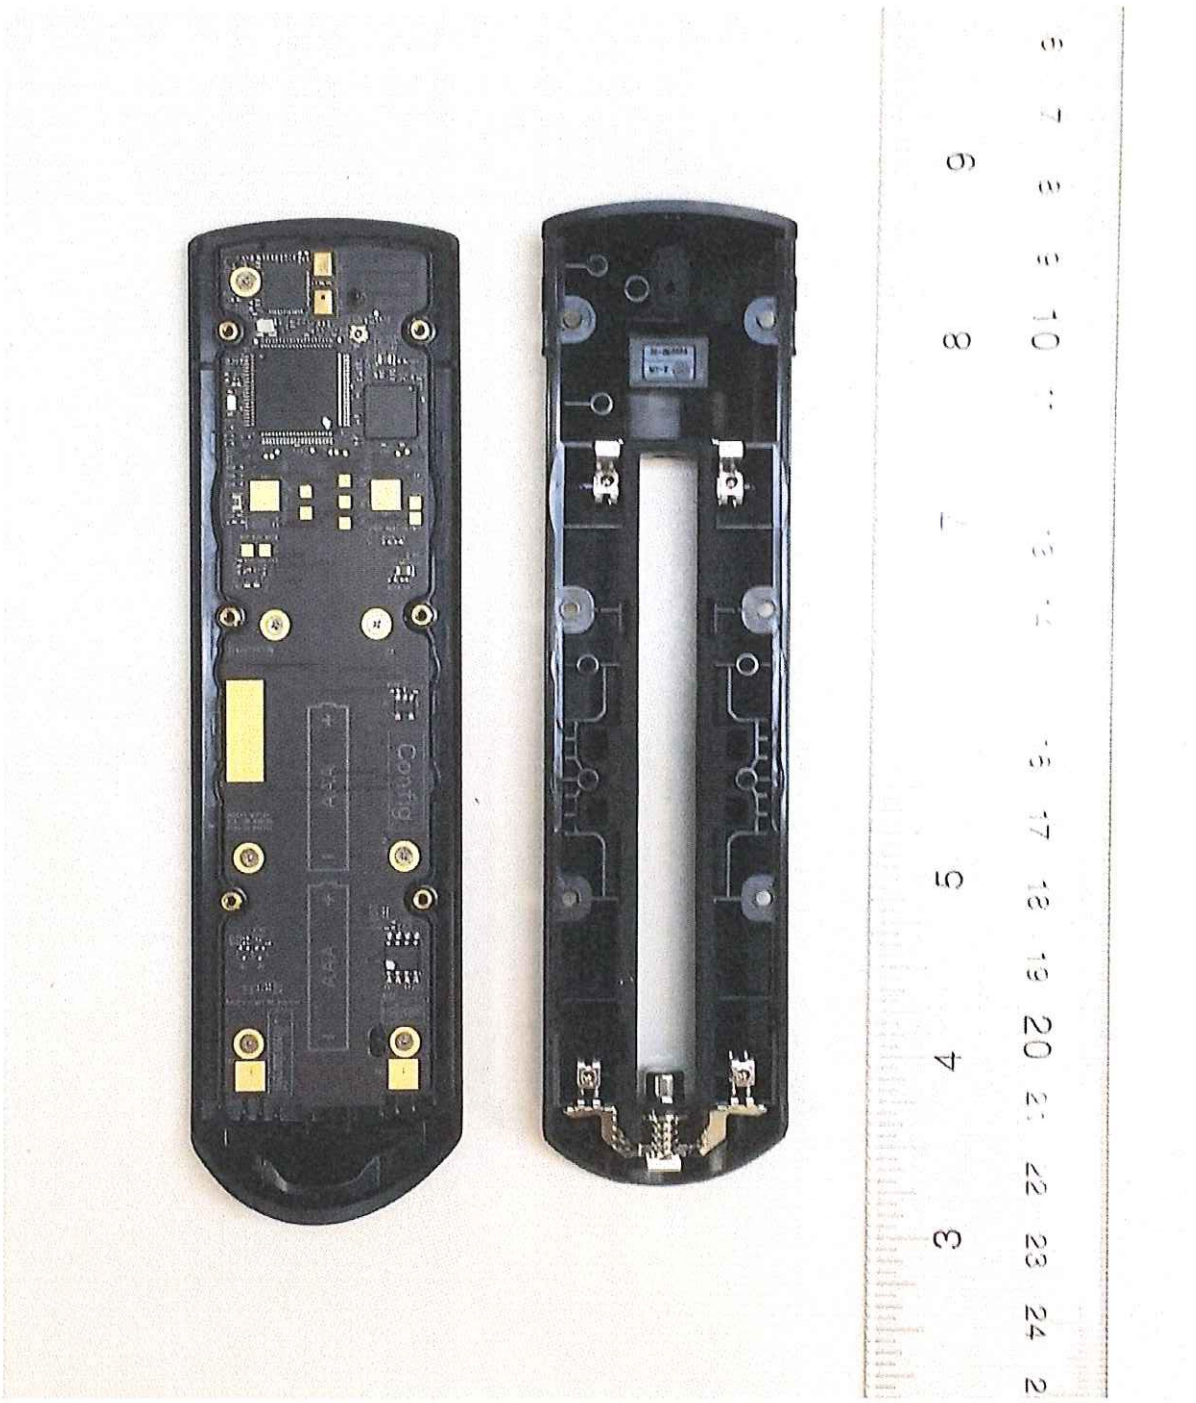

Internal View of EUT

Bluetooth Antenna