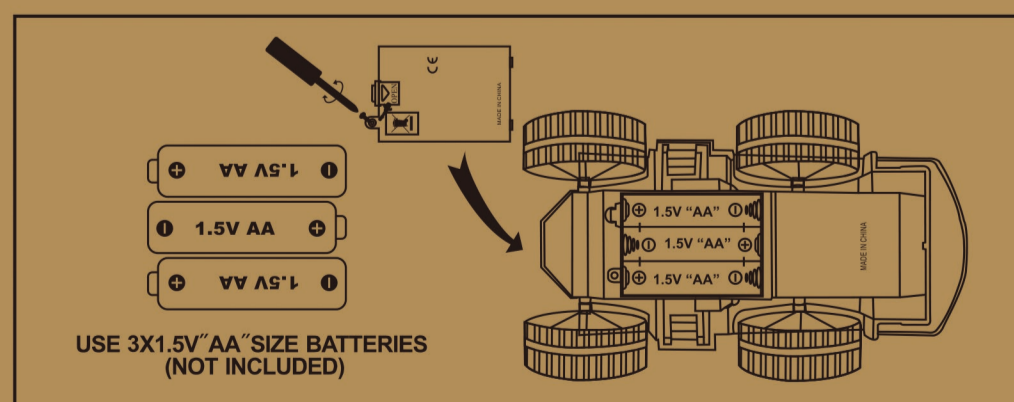

IMPORTANT INFORMATION ON THE PACKAGE, PLEASE KEEP IT FOR FURTHER REFERENCE.

- NON-RECHARGEABLE BATTERIES ARE NOT TO BE RECHARGED.
- ONLY BATTERIES OF THE SAME OR EQUIVALENT TYPE AS RECOMMENDED ARE TO BE USED.
- BATTERIES ARE TO BE INSERTED WITH THE CORRECT POLARITY.
- EXHAUSTED BATTERIES ARE TO BE REMOVED FROM THE TOY.
- THE SUPPLY TERMINALS ARE NOT TO BE SHORT-CIRCUITED.
- DO NOT USE RECHARGEABLE BATTERIES.
- DO NOT MIX OLD AND NEW BATTERIES.
- DO NOT MIX ALKALINE STANDARD (CARBON ZINC), OR RECHARGEABLE (NICKEL CADMIUM) BATTERIES.

SPECIFICATIONS COLOURS AND CONTENTS MAY VARY FROM ILLUSTRATIONS.

MADE IN CHINA

صنعت وفقا للمواصفات والمعايير العلمية
Tested according to international standards

PRECAUCIONES
PELIGRO DE AHOGARSE-Contiene partes pequeñas.No recomendable para niños menores de 3 años.

ATENÇÃO:
Não recomendável para menores de 03 anos, por conter partes pequenas que podem ser engolidas.

ВНИМАНИЕ!
Товар содержит мелкие детали Для детей старше 3-х лет

NOT SUITABLE FOR CHILDREN UNDER 3 YEARS DUE TO SMALL PARTS
تحتوي على أجزاء صغيرة غير مناسبة للأطفال دون سن الثالثة.
يجب تشغيل اللعبة عن طريق الوالد أو الوالدين أو المراقبين.
تبعد عن مصادر المياه و أشعة الشمس وأي المؤثرات الخارجية