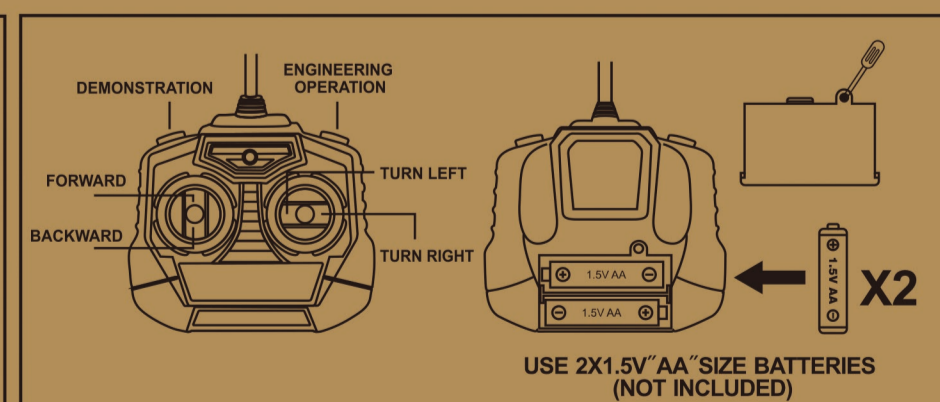

IMPORTANT INFORMATION ON THE PACKAGE, PLEASE KEEP IT FOR FURTHER REFERENCE.

- NON-RECHARGEABLE BATTERIES ARE NOT TO BE RECHARGED.
- ONLY BATTERIES OF THE SAME OR EQUIVALENT TYPE AS RECOMMENDED ARE TO BE USED.
- BATTERIES ARE TO BE INSERTED WITH THE CORRECT POLARITY.
- EXHAUSTED BATTERIES ARE TO BE REMOVED FROM THE TOY.
- THE SUPPLY TERMINALS ARE NOT TO BE SHORT-CIRCUITED.
- DO NOT USE RECHARGEABLE BATTERIES.
- DO NOT MIX OLD AND NEW BATTERIES.
- DO NOT MIX ALKALINE STANDARD (CARBON ZINC), OR RECHARGEABLE (NICKEL CADMIUM) BATTERIES.

SPECIFICATIONS COLOURS AND CONTENTS MAY VARY FROM ILLUSTRATIONS.

MADE IN CHINA

صنعت وفقا للمواصفات والمعايير العلمية
Tested according to international standards

PRECAUCIONES
PELIGRO DE AHOGARSE-Contiene partes pequeñas.No recomendable para niños menores de 3 años.

ATENÇÃO:
Não recomendável para menores de 03 anos, por conter partes pequenas que podem ser engolidas.

ВНИМАНИЕ!
Товар содержит мелкие детали Для детей старше 3-х лет

NOT SUITABLE FOR CHILDREN UNDER 3 YEARS DUE TO SMALL PARTS
تحتوي على أجزاء صغيرة غير مناسبة للأطفال دون سن الثالثة.
يجب تشغيل اللعبة عن طريق الوالد أو الوالدين أو المراقبين.
تبعد عن مصادر المياه و أشعة الشمس وأي المؤثرات الخارجية