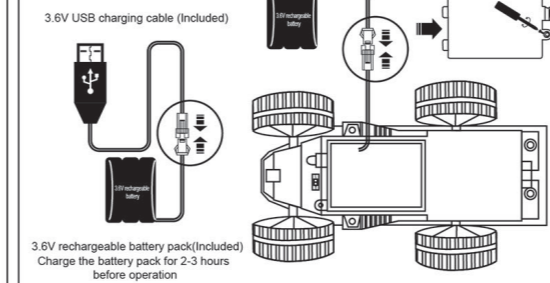

NO.9206

3.6V USB charging cable (included)
Charge the battery pack for 2-3 hours before operation.

SPECIFICATIONS COLOURS AND CONTENTS MAY VARY FROM ILLUSTRATIONS. IMPORTANT INFORMATION ON THE PACKAGE, PLEASE KEEP IT FOR FURTHER REFERENCE.

- NON-RECHARGEABLE BATTERIES ARE NOT TO BE RECHARGED.
- ONLY BATTERIES OF THE SAME OR EQUIVALENT TYPE AS RECOMMENDED ARE TO BE USED.
- BATTERIES ARE TO BE INSERTED WITH THE CORRECT POLARITY.
- EXHAUSTED BATTERIES ARE TO BE REMOVED FROM THE TOY.
- THE SUPPLY TERMINALS ARE NOT TO BE SHORT-CIRCUITED.
- DO NOT USE RECHARGEABLE BATTERIES.
- DO NOT MIX OLD AND NEW BATTERIES.
- DO NOT MIX ALKALINE STANDARD (CARBON ZINC), OR RECHARGEABLE (NICKEL CADMIUM) BATTERIES.

MADE IN CHINA

صنعت وفقاً للمواصفات والمعايير العالمية
Tested according to international standards