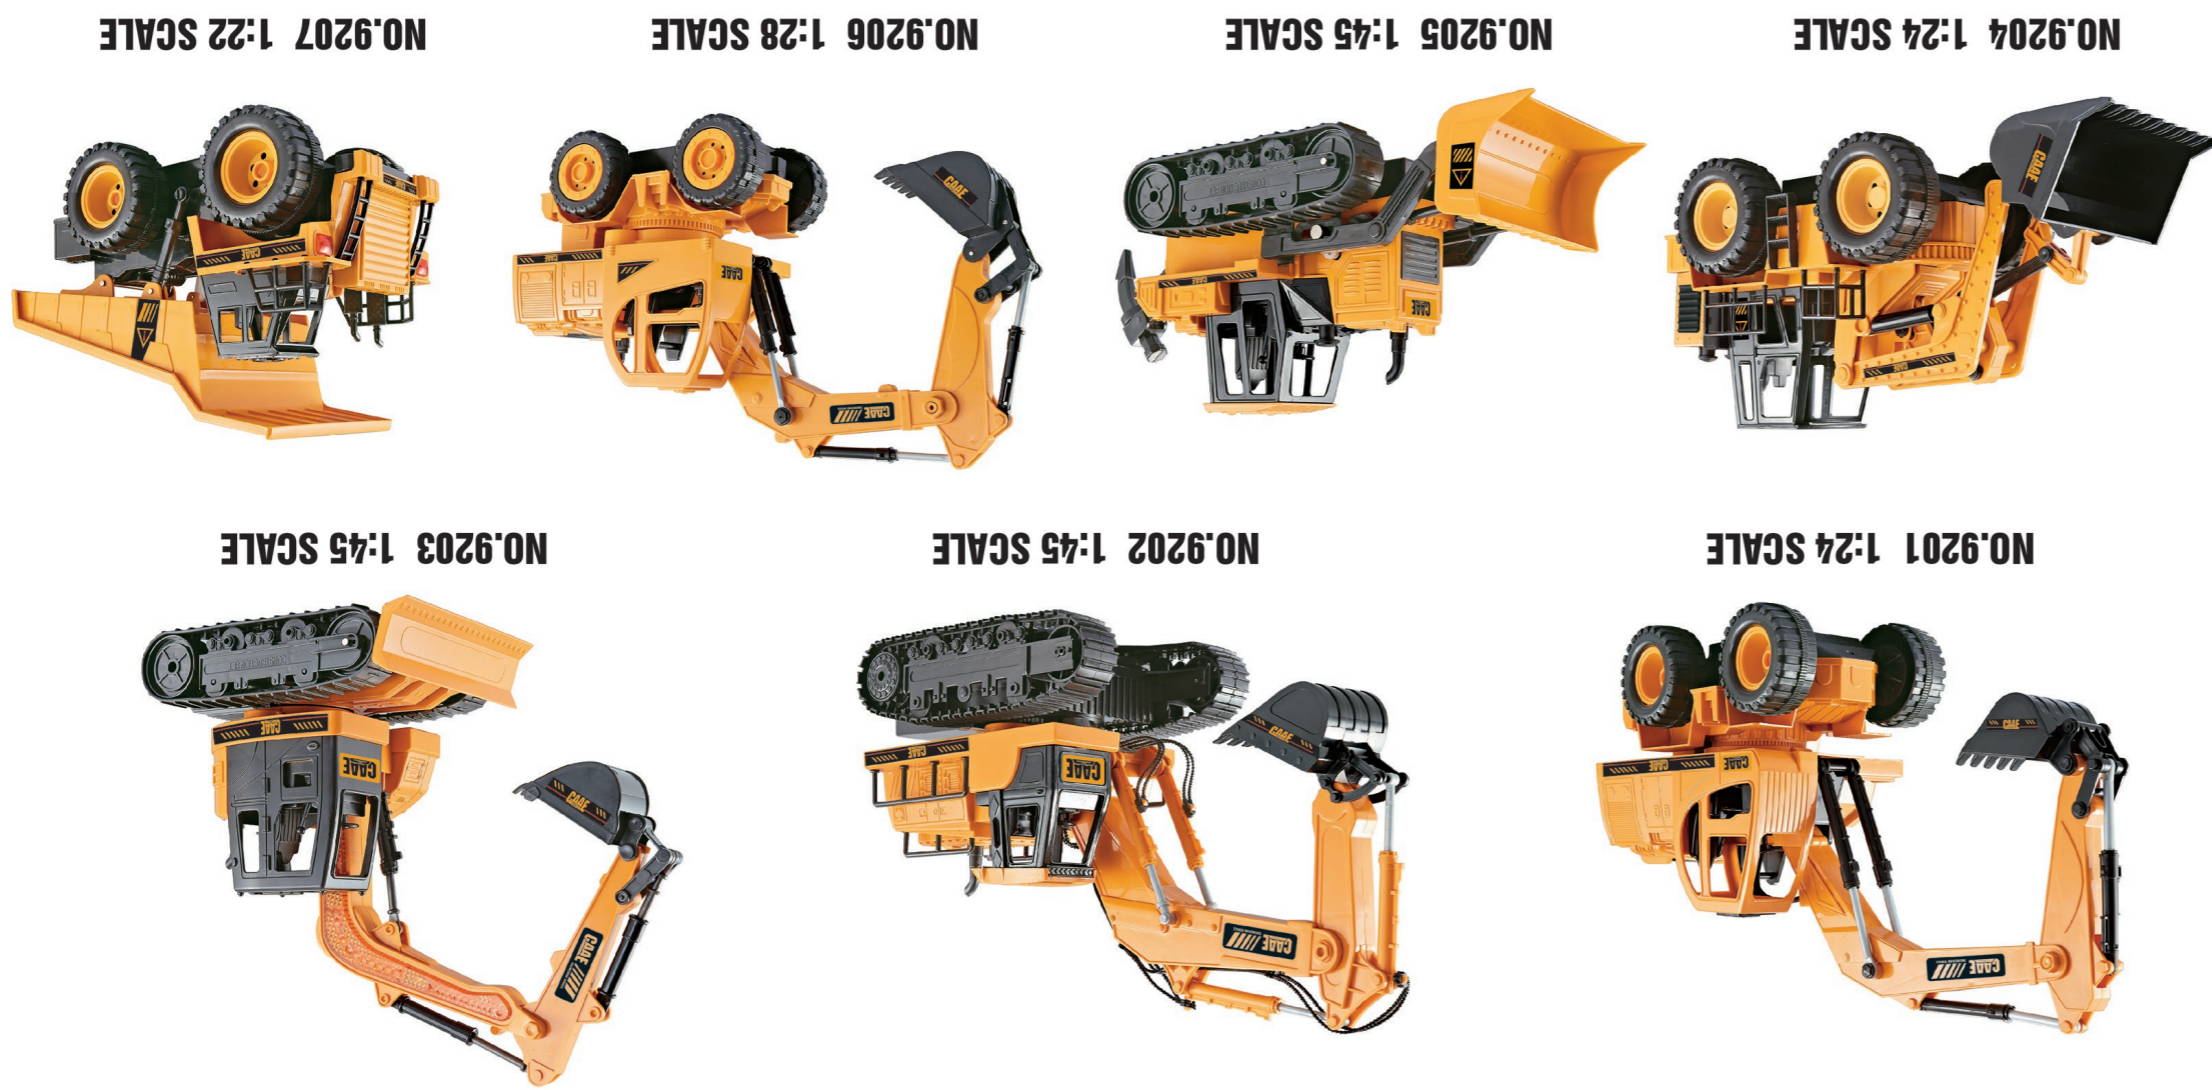

STREAMLINE DESIGN OF CAR BODY SURPASSING THE FUTURE

RC ENGINEERING TRUCK