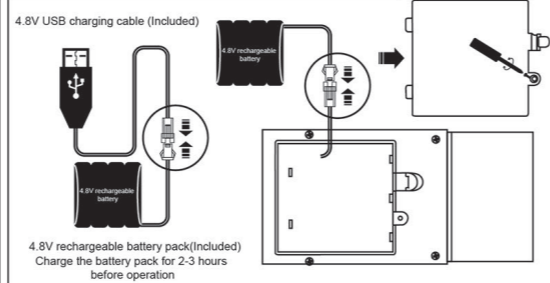

NO.9201/9202/9203/9204/9205/9207

4.8V USB charging cable (included)
Charge the battery pack for 2-3 hours before operation.