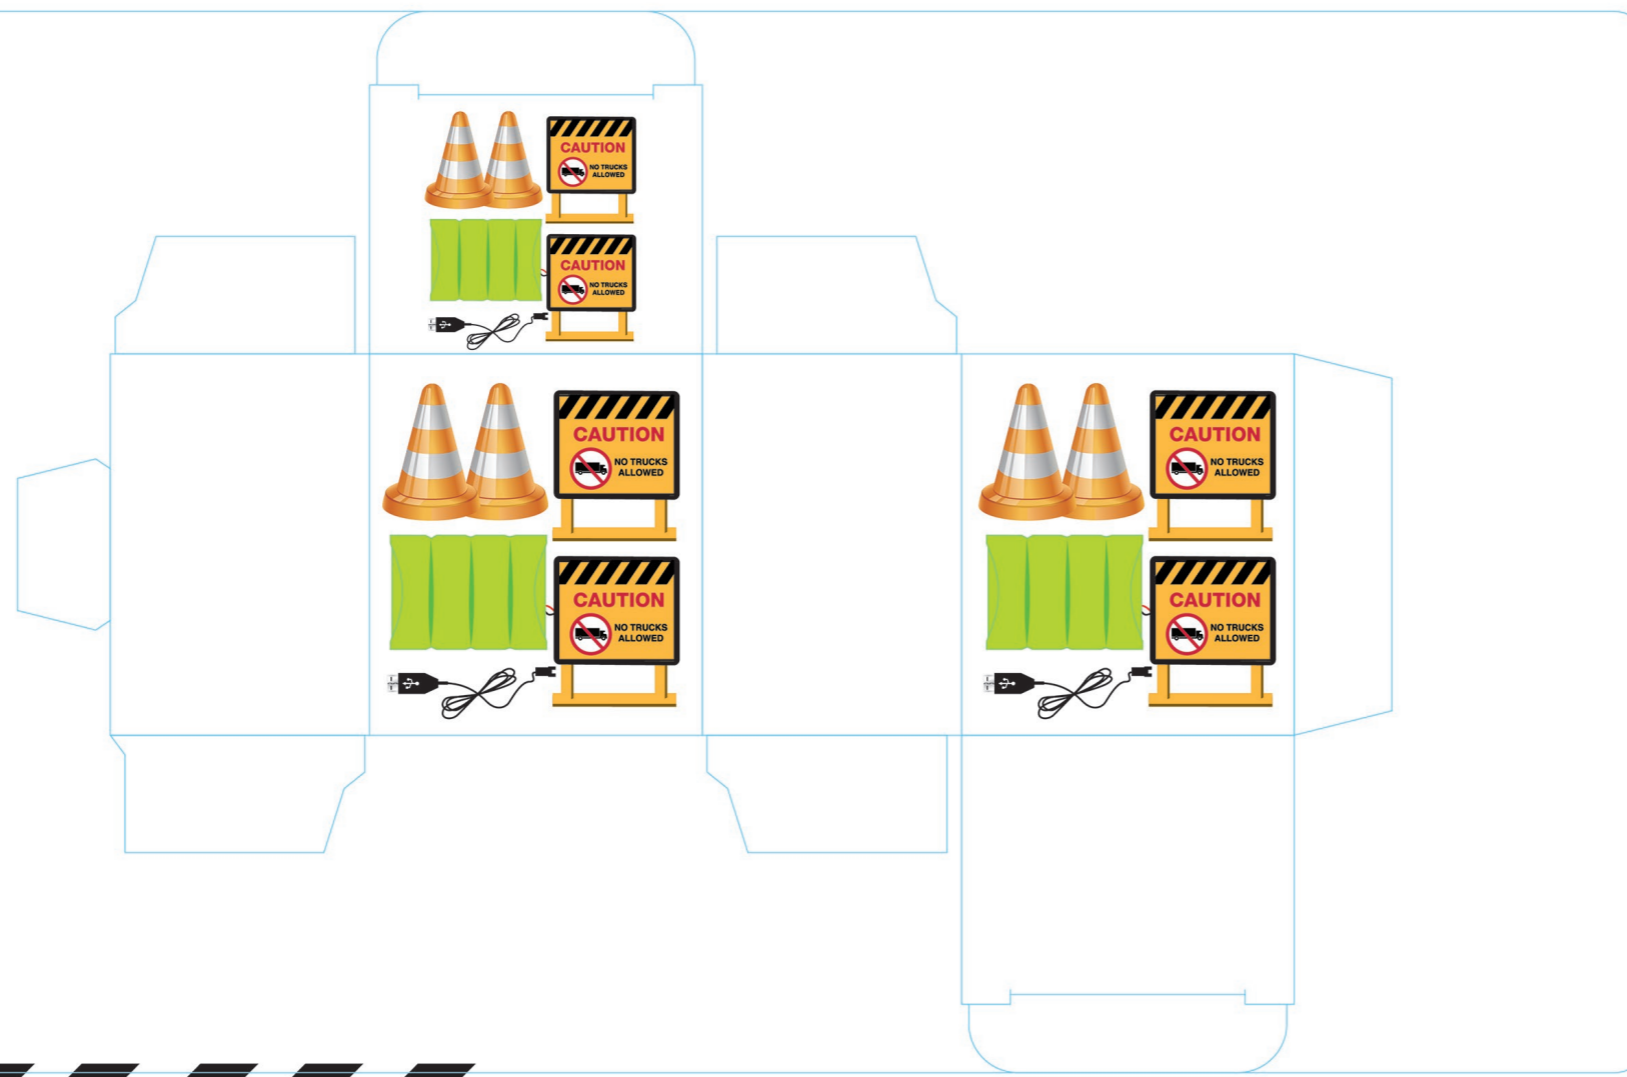

2.4GHz
REMOTE CONTROL

MULTIFUNCTION

AUTOMATIC
PRESENTATION

MUSIC/SOUND

USB CHARGING

INCLUDING
BATTERY