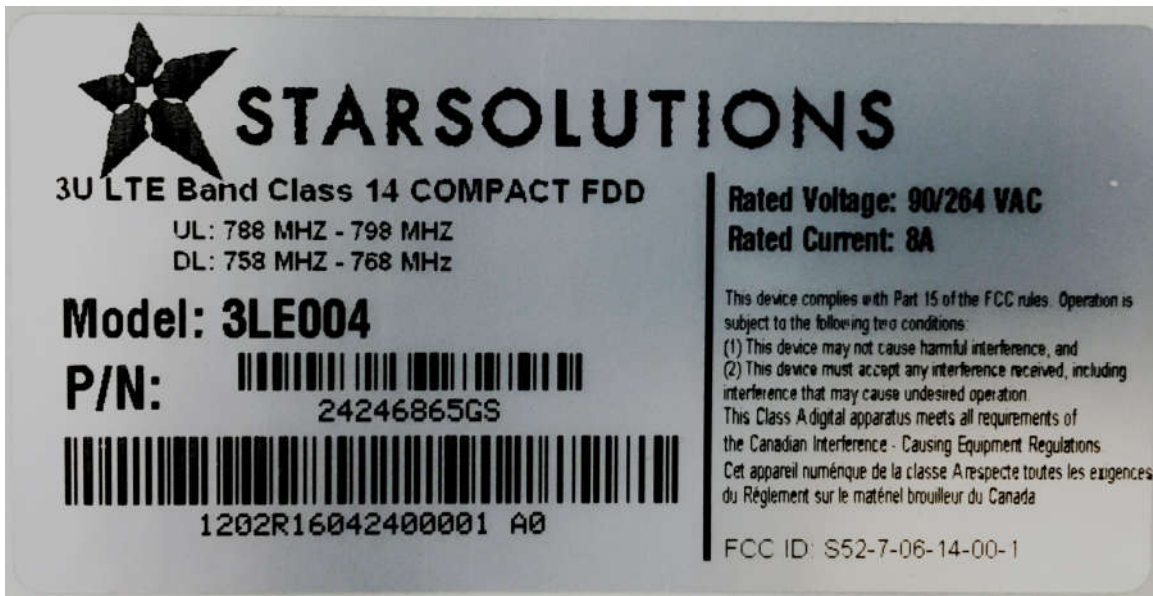

Revision 1

**Label Information**

Production Description: 3U LTE Band Class 14 COMPACT  
Model Number: 3LE004  
FCC ID; S52-7-06-14-00-1

Location of the Label:

Location of the Unit

**Revision 1**