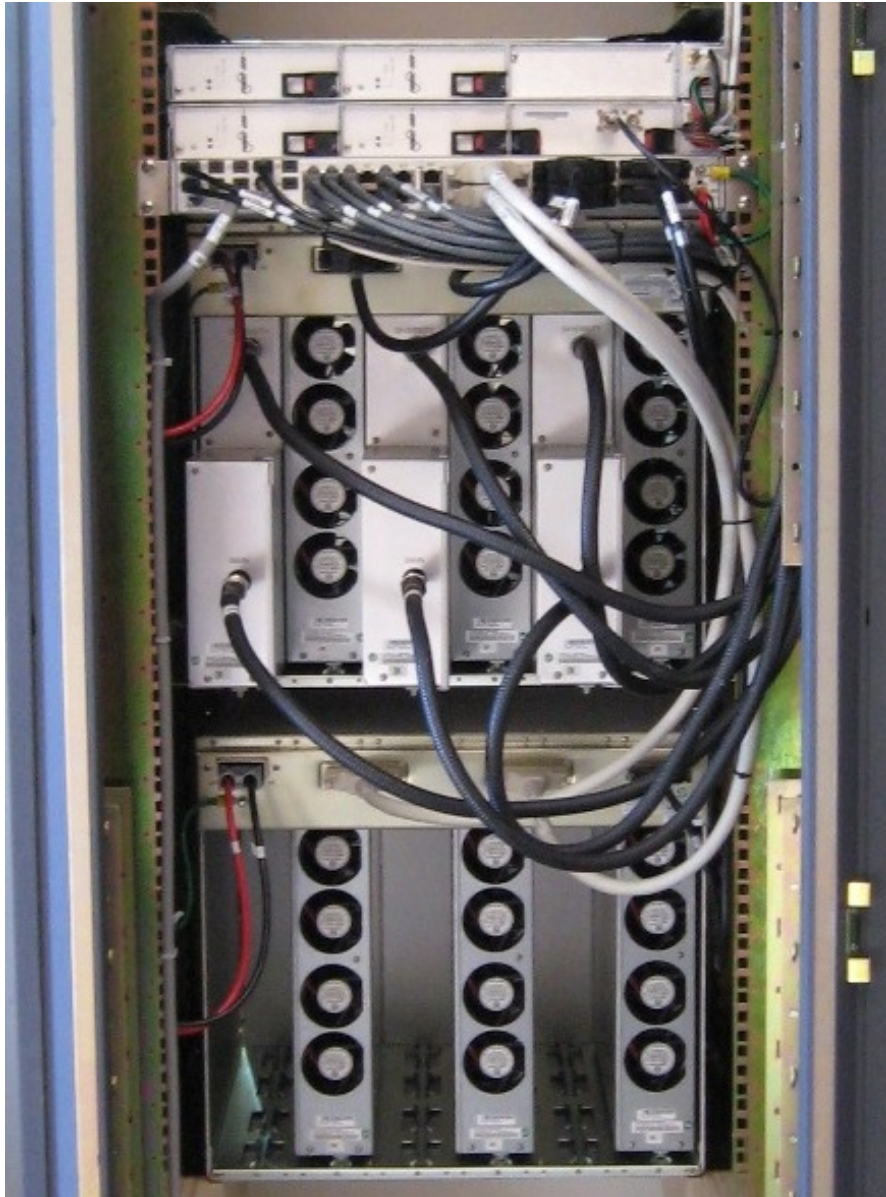

800MHz Macro Rack

Front

Back

One Side

The other side