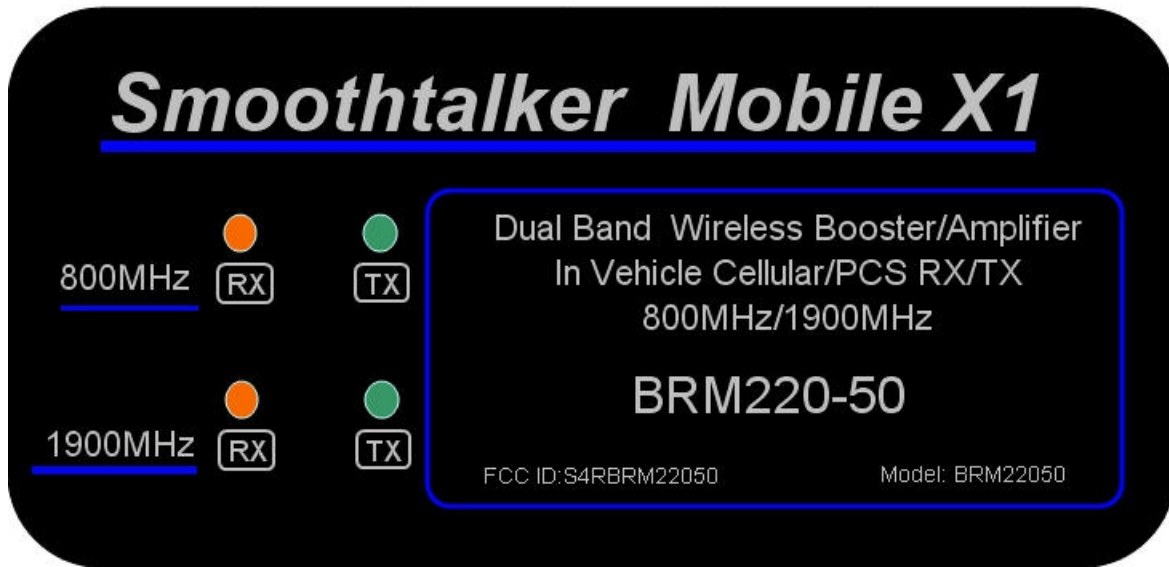

DUT label

Warning label

This is a CONSUMER device
 BEFORE USE, you MUST REGISTER THIS DEVICE with your wireless provider and have your provider's consent. Most wireless providers consent to the use of signal boosters. Some providers may not consent to the use of this device on their network. If you are unsure, contact your provider.

You MUST operate this device with approved antennas and cables as specified by the manufacturer. Antennas MUST be installed at least 20 cm (8 inches) from any person.
 You MUST cease operating this device immediately if requested by the FCC or a licensed wireless service provider.