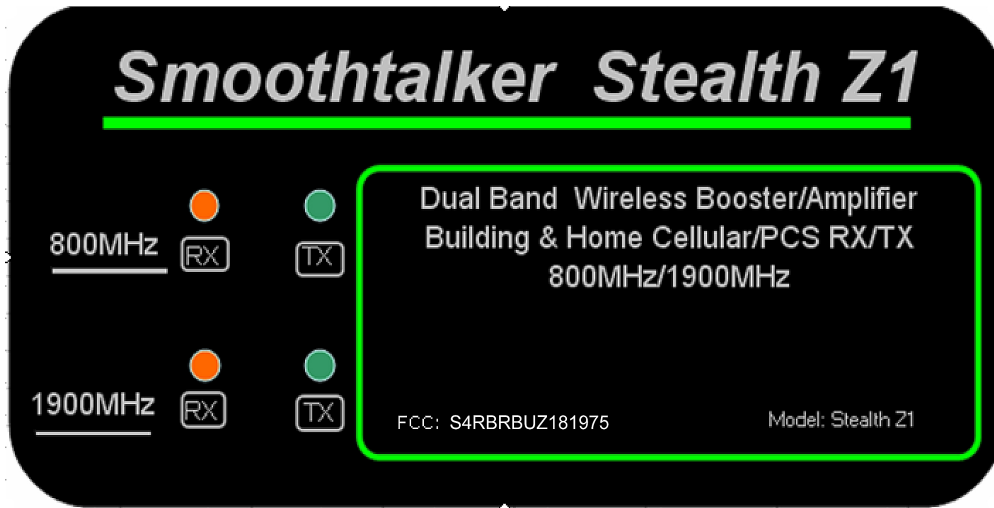

DUT label

Warning label

This is a CONSUMER device  
 BEFORE USE, you MUST REGISTER THIS DEVICE with your wireless provider and have your provider's consent. Most wireless providers consent to the use of signal boosters. Some providers may not consent to the use of this device on their network. If you are unsure, contact your provider. You MUST operate this device with approved antennas and cables as specified by the manufacturer. Antennas MUST be installed at least 20 cm (8 inches) from any person. You MUST cease operating this device immediately if requested by the FCC or a licensed wireless service provider.  
 WARNING. E911 locator information may not be provided or may be inaccurate for calls served by using this device.