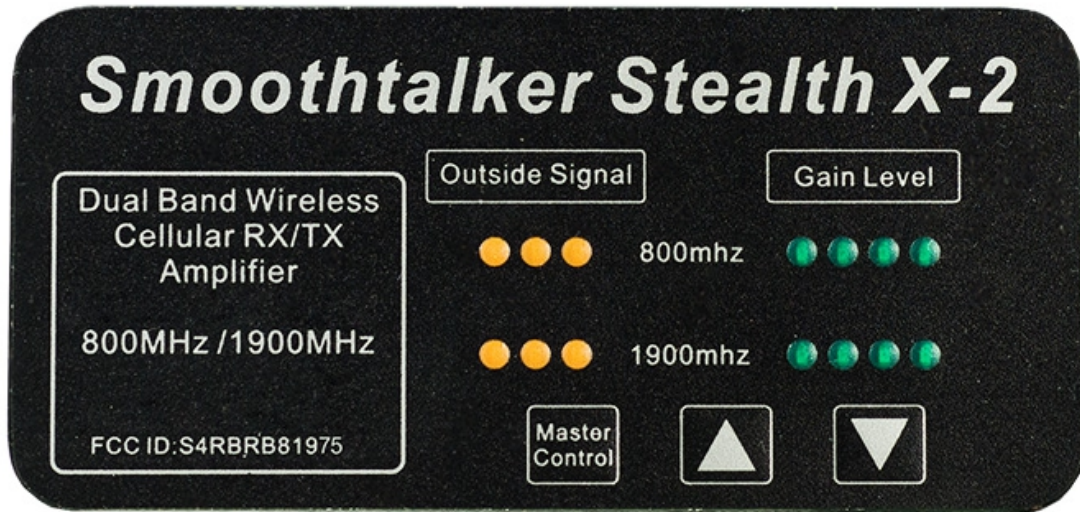

DUT label

Warning label

This is a CONSUMER device
 BEFORE USE, you MUST REGISTER THIS DEVICE with your wireless provider and have your provider's consent. Most wireless providers consent to the use of signal boosters. Some providers may not consent to the use of this device on their network. If you are unsure, contact your provider. You MUST operate this device with approved antennas and cables as specified by the manufacturer. Antennas MUST be installed at least 20 cm (8 inches) from any person. You MUST cease operating this device immediately if requested by the FCC or a licensed wireless service provider.
 WARNING. E911 locator information may not be provided or may be inaccurate for calls served by using this device.