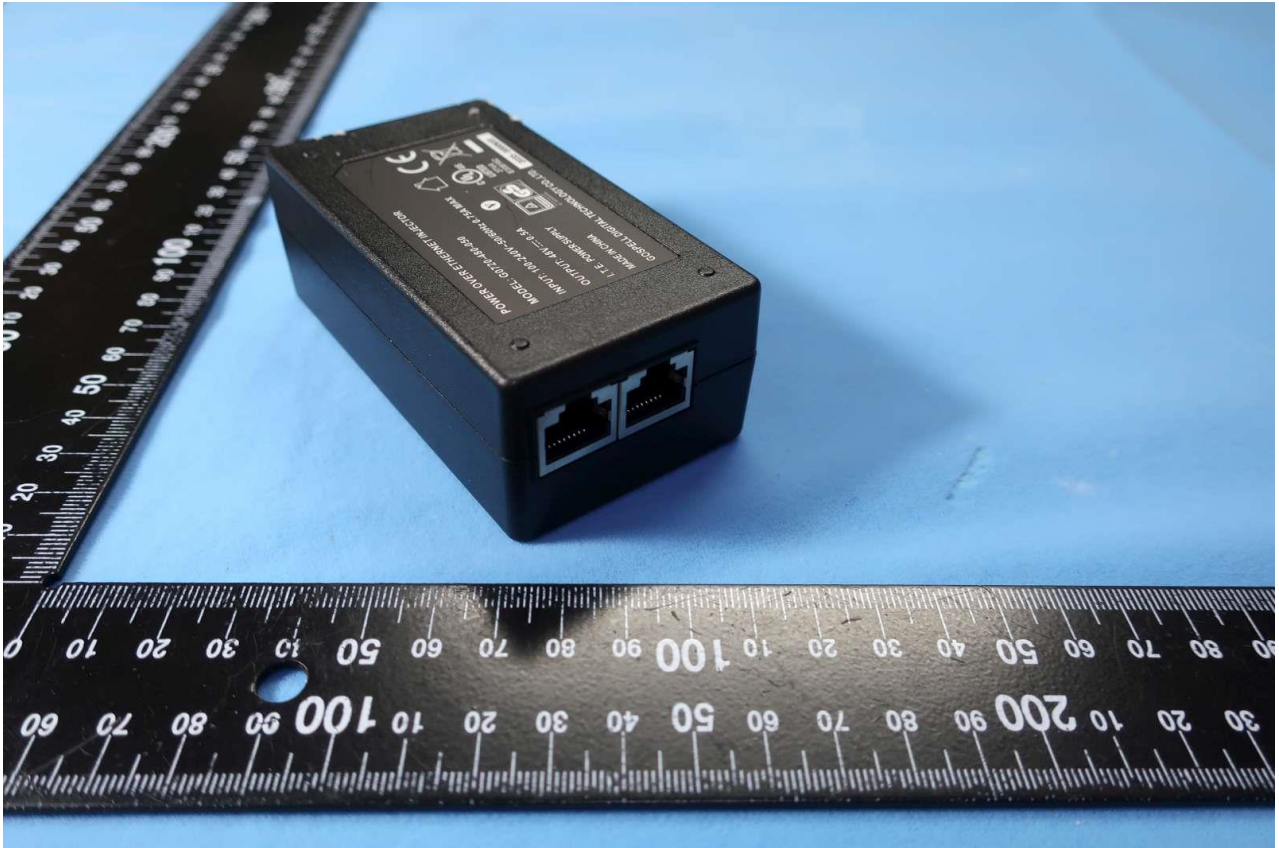

Brand Name: Global Telecom, TITAN / Model Name: TITAN4000 B48