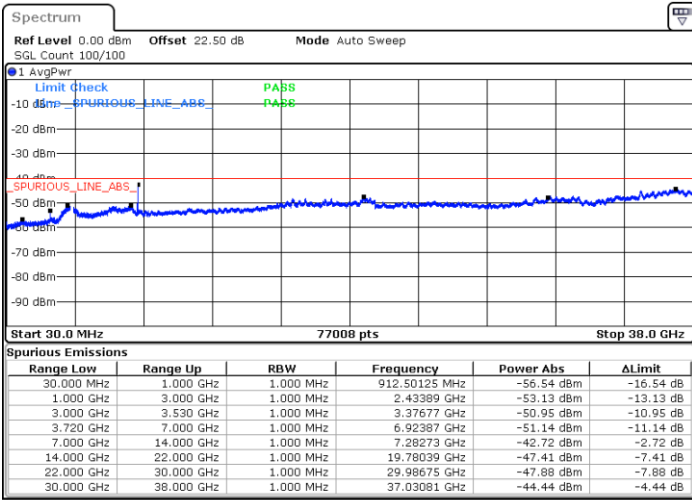

Lowest Channel / Full RB

N/A

Date: 28.AUG.2021 18:21:44

LTE Band 48C / 15MHz+20MHz

16QAM

Middle Channel / 1RB0 and 1RB9

Middle Channel / 1RB74 and 1RB0

Date: 29.AUG.2021 22:44:01

Date: 29.AUG.2021 23:00:48

Middle Channel / Full RB

N/A

Date: 29.AUG.2021 22:32:04

LTE Band 48C / 15MHz+20MHz

16QAM

Highest Channel / 1RB0 and 1RB99

Highest Channel / 1RB74 and 1RB0

Date: 29.AUG.2021 23:34:59

Date: 29.AUG.2021 23:20:09

Highest Channel / Full RB

N/A

Date: 29.AUG.2021 23:45:25

LTE Band 48C / 20MHz+5MHz

16QAM

Lowest Channel / 1RB0 and 1RB24

Lowest Channel / 1RB99 and 1RB0

Date: 28.AUG.2021 14:28:34

Date: 28.AUG.2021 14:53:57

Lowest Channel / Full RB

N/A

Date: 28.AUG.2021 14:11:09

LTE Band 48C / 20MHz+5MHz

16QAM