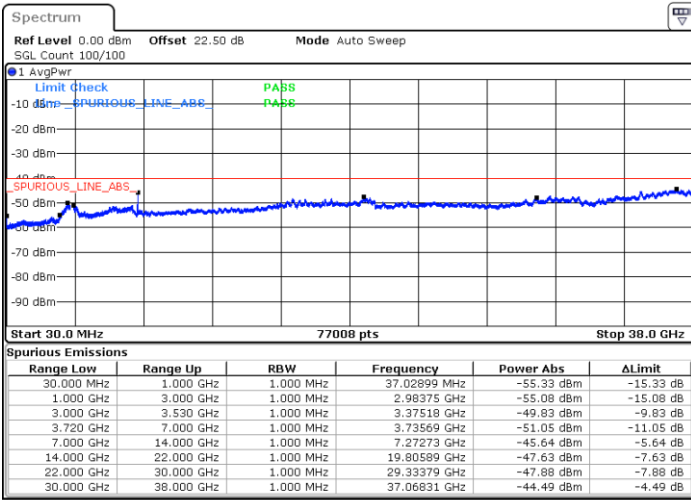

LTE Band 48C / 20MHz+5MHz

QPSK

Lowest Channel / 1RB0 and 1RB24

Lowest Channel / 1RB99 and 1RB0

Date: 28.AUG.2021 14:38:06

Date: 28.AUG.2021 14:43:04

Lowest Channel / Full RB

N/A

Date: 28.AUG.2021 14:07:50

LTE Band 48C / 20MHz+5MHz

QPSK

Middle Channel / 1RB0 and 1RB24

Middle Channel / 1RB99 and 1RB0

Date: 28.AUG.2021 15:20:18

Date: 28.AUG.2021 15:15:36

Middle Channel / Full RB

N/A

Date: 28.AUG.2021 15:43:17

LTE Band 48C / 20MHz+5MHz

QPSK

Highest Channel / 1RB0 and 1RB24

Highest Channel / 1RB99 and 1RB0

Date: 2.SEP.2021 12:51:28

Date: 2.SEP.2021 12:58:34

Highest Channel / Full RB

N/A

Date: 28.AUG.2021 15:46:52

LTE Band 48C / 20MHz+10MHz

QPSK

Lowest Channel / 1RB0 and 1RB49

Lowest Channel / 1RB99 and 1RB0

Date: 25.AUG.2021 18:10:28