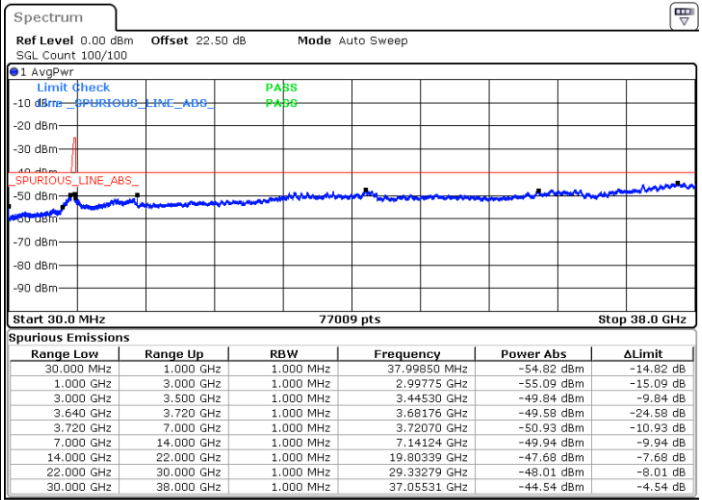

Date: 28.AUG.2021 19:09:54

Date: 28.AUG.2021 19:06:39

Middle Channel / Full RB

N/A

Date: 25.AUG.2021 18:52:19

LTE Band 48C / 20MHz+10MHz

QPSK

Highest Channel / 1RB0 and 1RB49

Highest Channel / 1RB99 and 1RB0

Date: 2.SEP.2021 15:16:50

Date: 2.SEP.2021 15:32:57

Highest Channel / Full RB

N/A

Date: 28.AUG.2021 19:41:41

LTE Band 48C / 20MHz+15MHz

QPSK

Lowest Channel / 1RB0 and 1RB74

Lowest Channel / 1RB99 and 1RB0

Date: 25.AUG.2021 15:44:11

Date: 25.AUG.2021 15:47:44

Lowest Channel / Full RB

N/A

Date: 25.AUG.2021 15:27:37

LTE Band 48C / 20MHz+15MHz