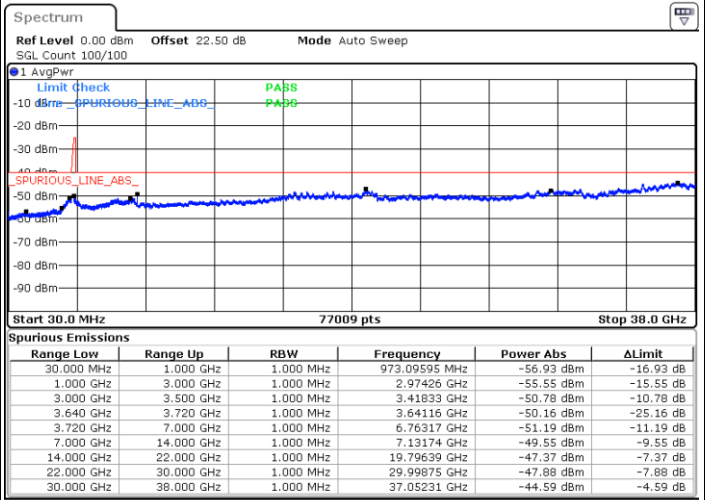

N/A

Date: 28.AUG.2021 18:11:22

LTE Band 48C / 15MHz+20MHz

16QAM

Lowest Channel / 1RB0 and 1RB99

Lowest Channel / 1RB74 and 1RB0

Date: 2.SEP.2021 11:23:35

Date: 2.SEP.2021 11:13:02

Lowest Channel / Full RB

N/A

Date: 28.AUG.2021 18:21:44

LTE Band 48C / 15MHz+20MHz

16QAM

Middle Channel / 1RB0 and 1RB9

Middle Channel / 1RB74 and 1RB0

Date: 29.AUG.2021 22:44:01

Date: 29.AUG.2021 23:00:48

Middle Channel / Full RB

N/A

Date: 29.AUG.2021 22:32:04

LTE Band 48C / 15MHz+20MHz

16QAM

Highest Channel / 1RB0 and 1RB99

Highest Channel / 1RB74 and 1RB0

Date: 29.AUG.2021 23:34:59

Date: 29.AUG.2021 23:20:09

Highest Channel / Full RB

N/A

Date: 29.AUG.2021 23:45:25

LTE Band 48C / 20MHz+5MHz

16QAM

Lowest Channel / 1RB0 and 1RB24