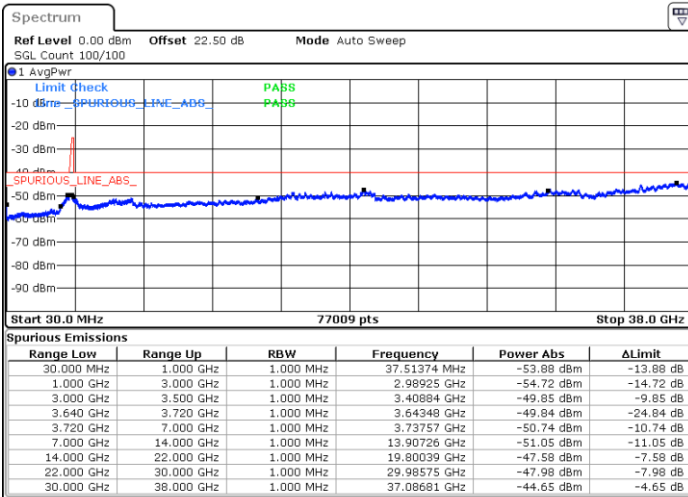

Highest Channel / 1RB99 and 1RB0

Date: 2.SEP.2021 15:16:50

Date: 2.SEP.2021 15:32:57

Highest Channel / Full RB

N/A

Date: 28.AUG.2021 19:41:41

LTE Band 48C / 20MHz+15MHz

QPSK

Lowest Channel / 1RB0 and 1RB74

Lowest Channel / 1RB99 and 1RB0

Date: 25.AUG.2021 15:44:11

Date: 25.AUG.2021 15:47:44

Lowest Channel / Full RB

N/A

Date: 25.AUG.2021 15:27:37

LTE Band 48C / 20MHz+15MHz

LTE Band 48C / 20MHz+15MHz

QPSK

Highest Channel / 1RB0 and 1RB74

Highest Channel / 1RB99 and 1RB0

Date: 2.SEP.2021 16:07:07

Date: 2.SEP.2021 16:23:53

Highest Channel / Full RB

N/A