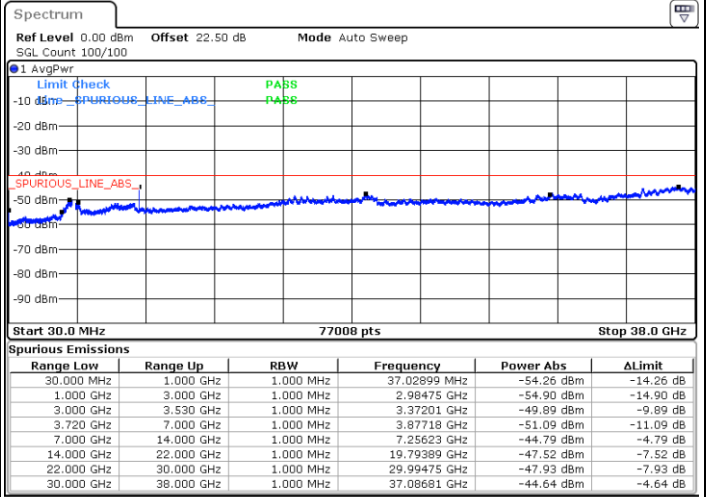

Date: 25.AUG.2021 16:34:40