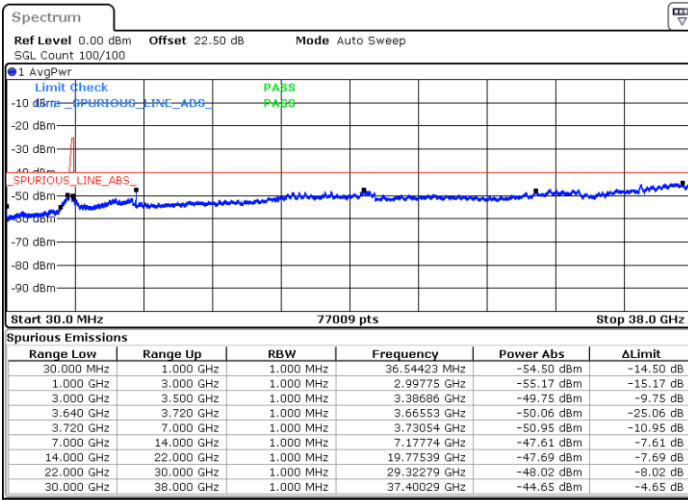

LTE Band 48C / 20MHz+15MHz

QPSK

Highest Channel / 1RB0 and 1RB74

Highest Channel / 1RB99 and 1RB0

Date: 2.SEP.2021 16:07:07

Date: 2.SEP.2021 16:23:53

Highest Channel / Full RB

N/A

Date: 25.AUG.2021 16:50:33

LTE Band 48C / 20MHz+20MHz

QPSK

Lowest Channel / 1RB0 and 1RB99

Lowest Channel / 1RB99 and 1RB0

Date: 25.AUG.2021 11:10:19

Date: 25.AUG.2021 11:13:20

Lowest Channel / Full RB

N/A

Date: 25.AUG.2021 10:49:01

LTE Band 48C / 20MHz+20MHz

QPSK

Middle Channel / 1RB0 and 1RB99

Middle Channel / 1RB99 and 1RB0

Date: 25.AUG.2021 11:43:21

Date: 25.AUG.2021 11:47:15

Middle Channel / Full RB

N/A

Date: 25.AUG.2021 11:25:10

LTE Band 48C / 20MHz+20MHz

QPSK

Highest Channel / 1RB0 and 1RB99

Highest Channel / 1RB99 and 1RB0

Date: 2.SEP.2021 16:44:53