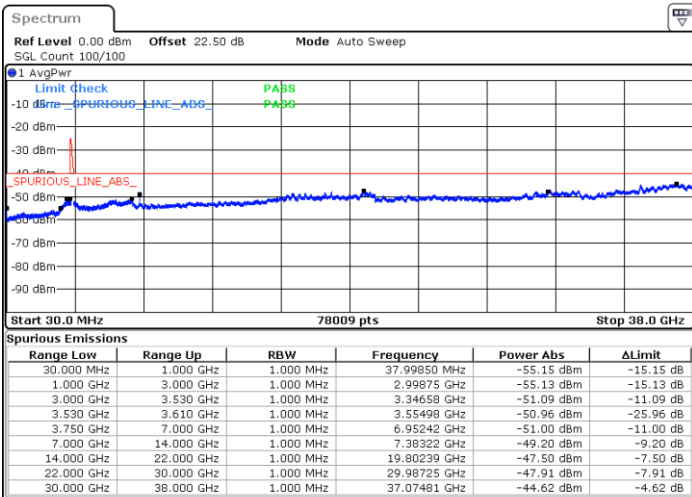

Highest Channel / 1RB0 and 1RB99

Highest Channel / 1RB24 and 1RB0

Date: 28.AUG.2021 11:56:55

Date: 28.AUG.2021 12:06:52

Highest Channel / Full RB

N/A

Date: 28.AUG.2021 11:47:25

LTE Band 48C / 10MHz+20MHz

16QAM

Lowest Channel / 1RB0 and 1RB99

Lowest Channel / 1RB49 and 1RB0

Date: 2.SEP.2021 10:25:12

Date: 2.SEP.2021 10:36:10

Lowest Channel / Full RB

N/A

Date: 28.AUG.2021 13:02:32

LTE Band 48C / 10MHz+20MHz

16QAM

Middle Channel / 1RB0 and 1RB99

Middle Channel / 1RB49 and 1RB0

Date: 28.AUG.2021 17:27:05

Date: 28.AUG.2021 17:35:32

Middle Channel / Full RB

N/A

Date: 28.AUG.2021 17:18:34

LTE Band 48C / 10MHz+20MHz

16QAM

Highest Channel / 1RB0 and 1RB99

Highest Channel / 1RB49 and 1RB0

Date: 28.AUG.2021 18:00:37

Date: 28.AUG.2021 17:48:57

Highest Channel / Full RB