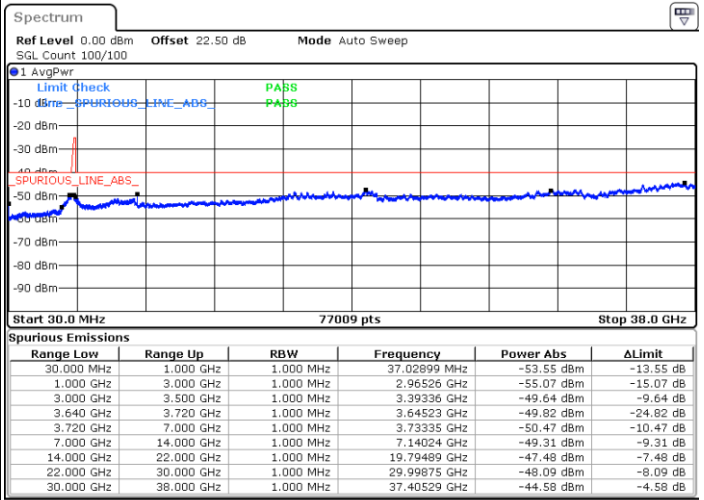

N/A

Date: 28.AUG.2021 15:43:17

LTE Band 48C / 20MHz+5MHz

QPSK

Highest Channel / 1RB0 and 1RB24

Highest Channel / 1RB99 and 1RB0

Date: 2.SEP.2021 12:51:28

Date: 2.SEP.2021 12:58:34

Highest Channel / Full RB

N/A

Date: 28.AUG.2021 15:46:52

LTE Band 48C / 20MHz+10MHz

QPSK

Lowest Channel / 1RB0 and 1RB49

Lowest Channel / 1RB99 and 1RB0

Date: 25.AUG.2021 18:10:28

Date: 25.AUG.2021 18:24:34

Lowest Channel / Full RB

N/A

Date: 25.AUG.2021 17:57:30

LTE Band 48C / 20MHz+10MHz

QPSK

Middle Channel / 1RB0 and 1RB49

Middle Channel / 1RB99 and 1RB0

Date: 28.AUG.2021 19:09:54

Date: 28.AUG.2021 19:06:39

Middle Channel / Full RB

N/A

Date: 25.AUG.2021 18:52:19

LTE Band 48C / 20MHz+10MHz

QPSK

Highest Channel / 1RB0 and 1RB49