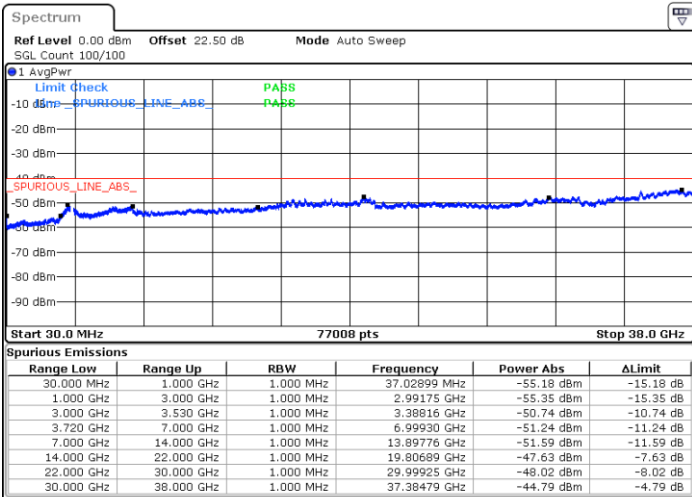

Middle Channel / 1RB24 and 1RB0

Date: 28.AUG.2021 11:21:07

Date: 28.AUG.2021 11:25:17

Middle Channel / Full RB

N/A

Date: 28.AUG.2021 11:17:31

LTE Band 48C / 5MHz+20MHz

16QAM

Highest Channel / 1RB0 and 1RB99

Highest Channel / 1RB24 and 1RB0

Date: 28.AUG.2021 11:56:55

Date: 28.AUG.2021 12:06:52

Highest Channel / Full RB

N/A

Date: 28.AUG.2021 11:47:25

LTE Band 48C / 10MHz+20MHz

16QAM

Lowest Channel / 1RB0 and 1RB99

Lowest Channel / 1RB49 and 1RB0

Date: 2.SEP.2021 10:25:12

Date: 2.SEP.2021 10:36:10

Lowest Channel / Full RB

N/A

Date: 28.AUG.2021 13:02:32