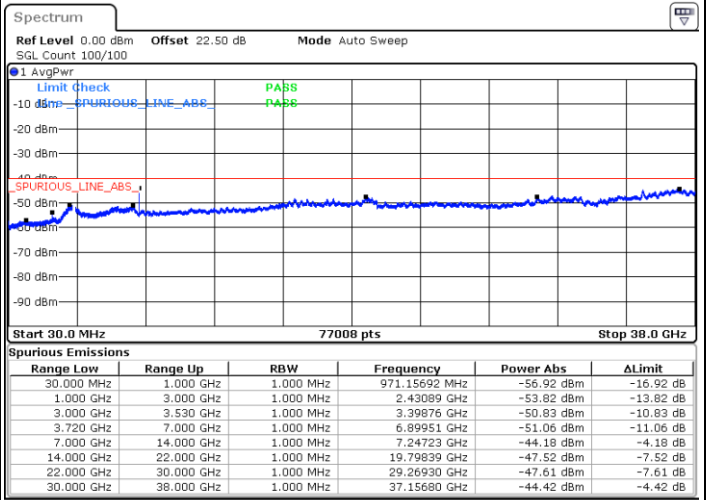

Lowest Channel / Full RB

N/A

Date: 28.AUG.2021 18:21:44

LTE Band 48C / 15MHz+20MHz

16QAM

Middle Channel / 1RB0 and 1RB9

Middle Channel / 1RB74 and 1RB0

Date: 29.AUG.2021 22:44:01

Date: 29.AUG.2021 23:00:48

Middle Channel / Full RB

N/A

Date: 29.AUG.2021 22:32:04

LTE Band 48C / 15MHz+20MHz

16QAM

Highest Channel / 1RB0 and 1RB99

Highest Channel / 1RB74 and 1RB0

Date: 29.AUG.2021 23:34:59

Date: 29.AUG.2021 23:20:09

Highest Channel / Full RB

N/A

Date: 29.AUG.2021 23:45:25

LTE Band 48C / 20MHz+5MHz

16QAM

Lowest Channel / 1RB0 and 1RB24

Lowest Channel / 1RB99 and 1RB0

Date: 28.AUG.2021 14:28:34

Date: 28.AUG.2021 14:53:57

Lowest Channel / Full RB

N/A

Date: 28.AUG.2021 14:11:09

LTE Band 48C / 20MHz+5MHz

16QAM