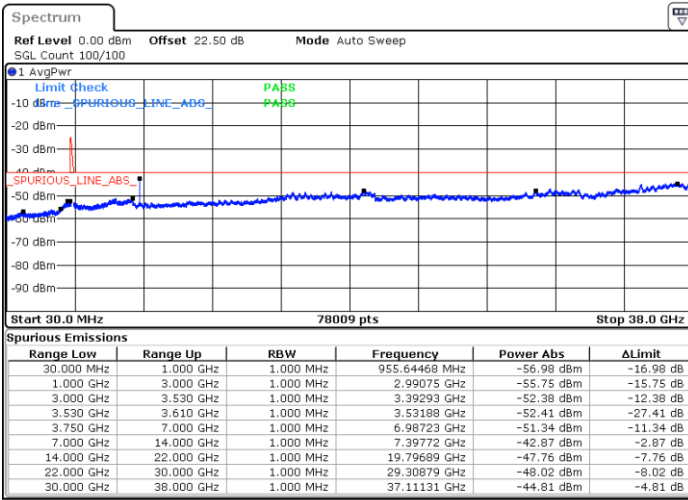

Date: 28.AUG.2021 14:07:50

LTE Band 48C / 20MHz+5MHz

QPSK

Middle Channel / 1RB0 and 1RB24

Middle Channel / 1RB99 and 1RB0

Date: 28.AUG.2021 15:20:18

Date: 28.AUG.2021 15:15:36

Middle Channel / Full RB

N/A

Date: 28.AUG.2021 15:43:17

LTE Band 48C / 20MHz+5MHz

QPSK

Highest Channel / 1RB0 and 1RB24

Highest Channel / 1RB99 and 1RB0

Date: 2.SEP.2021 12:51:28

Date: 2.SEP.2021 12:58:34

Highest Channel / Full RB

N/A

Date: 28.AUG.2021 15:46:52

LTE Band 48C / 20MHz+10MHz

QPSK

Lowest Channel / 1RB0 and 1RB49

Lowest Channel / 1RB99 and 1RB0

Date: 25.AUG.2021 18:10:28

Date: 25.AUG.2021 18:24:34

Lowest Channel / Full RB

N/A

Date: 25.AUG.2021 17:57:30

LTE Band 48C / 20MHz+10MHz

QPSK

Middle Channel / 1RB0 and 1RB49

Middle Channel / 1RB99 and 1RB0