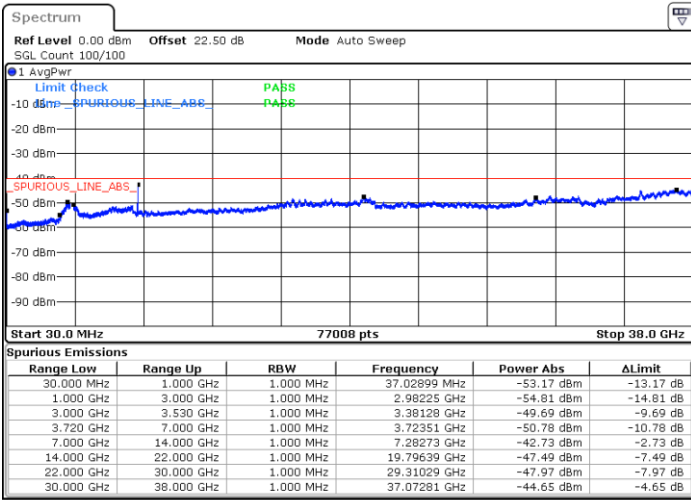

LTE Band 48C / 20MHz+15MHz

QPSK

Middle Channel / 1RB0 and 1RB74

Middle Channel / 1RB99 and 1RB0

Date: 25.AUG.2021 16:27:38