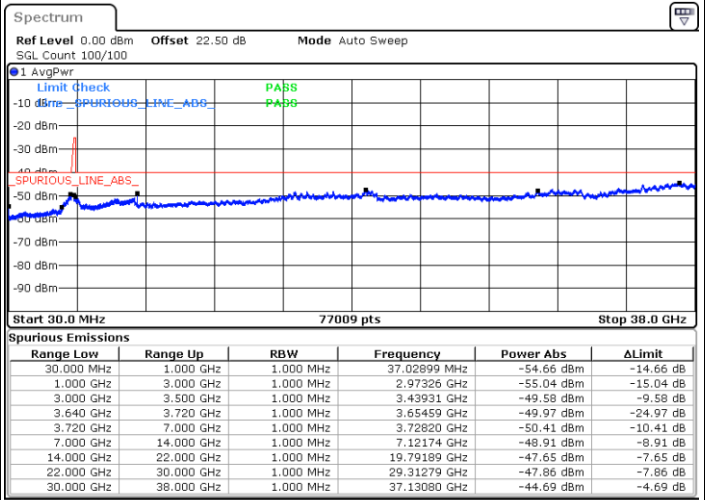

Highest Channel / 1RB0 and 1RB99

Highest Channel / 1RB24 and 1RB0

Date: 28.AUG.2021 11:56:55

Date: 28.AUG.2021 12:06:52

Highest Channel / Full RB

N/A

Date: 28.AUG.2021 11:47:25

LTE Band 48C / 10MHz+20MHz

16QAM

Lowest Channel / 1RB0 and 1RB99

Lowest Channel / 1RB49 and 1RB0

Date: 2.SEP.2021 10:25:12

Date: 2.SEP.2021 10:36:10

Lowest Channel / Full RB

N/A

Date: 28.AUG.2021 13:02:32

LTE Band 48C / 10MHz+20MHz

16QAM

Middle Channel / 1RB0 and 1RB99

Middle Channel / 1RB49 and 1RB0

Date: 28.AUG.2021 17:27:05

Date: 28.AUG.2021 17:35:32

Middle Channel / Full RB

N/A

Date: 28.AUG.2021 17:18:34

LTE Band 48C / 10MHz+20MHz

16QAM

Highest Channel / 1RB0 and 1RB99

Highest Channel / 1RB49 and 1RB0

Date: 28.AUG.2021 18:00:37

Date: 28.AUG.2021 17:48:57

Highest Channel / Full RB