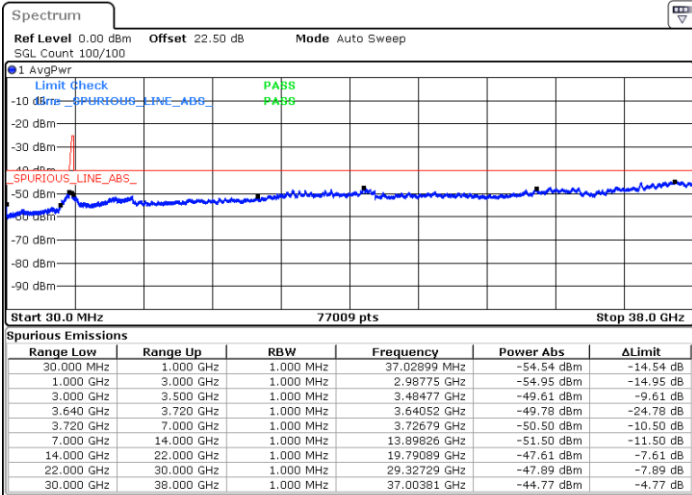

N/A

Date: 25.AUG.2021 18:55:17

LTE Band 48C / 20MHz+10MHz

16QAM

Highest Channel / 1RB0 and 1RB49

Highest Channel / 1RB99 and 1RB0

Date: 2.SEP.2021 15:24:53

Date: 2.SEP.2021 15:30:47

Highest Channel / Full RB

N/A

Date: 28.AUG.2021 19:37:42

LTE Band 48C / 20MHz+15MHz

16QAM

Lowest Channel / 1RB0 and 1RB74

Lowest Channel / 1RB99 and 1RB0

Date: 25.AUG.2021 15:40:55

Date: 25.AUG.2021 15:55:15

Lowest Channel / Full RB

N/A

Date: 25.AUG.2021 15:31:54

LTE Band 48C / 20MHz+15MHz

16QAM

Middle Channel / 1RB0 and 1RB74

Middle Channel / 1RB99 and 1RB0