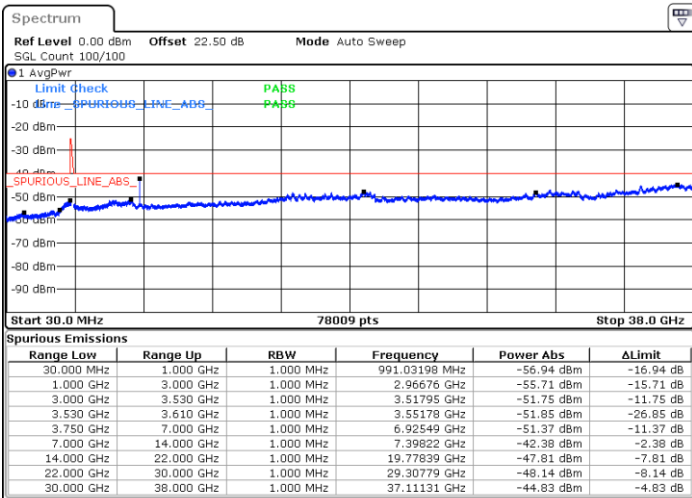

Date: 28.AUG.2021 17:18:34

LTE Band 48C / 10MHz+20MHz

16QAM

Highest Channel / 1RB0 and 1RB99

Highest Channel / 1RB49 and 1RB0

Date: 28.AUG.2021 18:00:37

Date: 28.AUG.2021 17:48:57

Highest Channel / Full RB

N/A

Date: 28.AUG.2021 18:11:22

LTE Band 48C / 15MHz+20MHz

16QAM

Lowest Channel / 1RB0 and 1RB99

Lowest Channel / 1RB74 and 1RB0

Date: 2.SEP.2021 11:23:35

Date: 2.SEP.2021 11:13:02

Lowest Channel / Full RB

N/A

Date: 28.AUG.2021 18:21:44

LTE Band 48C / 15MHz+20MHz

16QAM

Middle Channel / 1RB0 and 1RB9

Middle Channel / 1RB74 and 1RB0

Date: 29.AUG.2021 22:44:01

Date: 29.AUG.2021 23:00:48

Middle Channel / Full RB

N/A

Date: 29.AUG.2021 22:32:04

LTE Band 48C / 15MHz+20MHz

16QAM

Highest Channel / 1RB0 and 1RB99

Highest Channel / 1RB74 and 1RB0