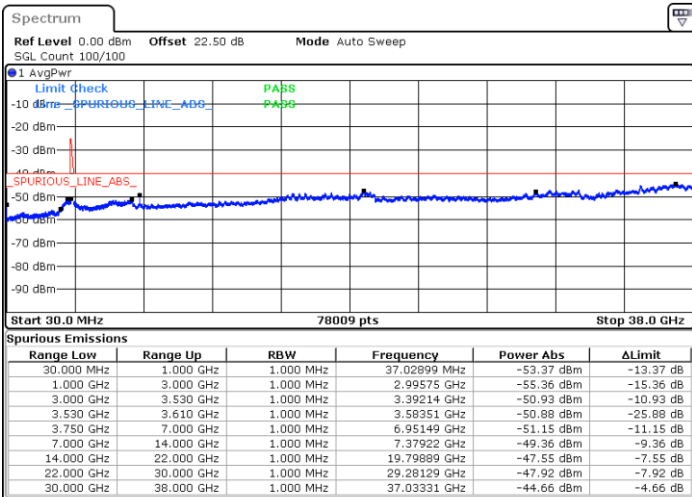

Date: 28.AUG.2021 17:18:34

LTE Band 48C / 10MHz+20MHz

16QAM

Highest Channel / 1RB0 and 1RB99

Highest Channel / 1RB49 and 1RB0

Date: 28.AUG.2021 18:00:37

Date: 28.AUG.2021 17:48:57

Highest Channel / Full RB

N/A

Date: 28.AUG.2021 18:11:22

LTE Band 48C / 15MHz+20MHz

16QAM

Lowest Channel / 1RB0 and 1RB99

Lowest Channel / 1RB74 and 1RB0

Date: 2.SEP.2021 11:23:35

Date: 2.SEP.2021 11:13:02

Lowest Channel / Full RB

N/A

Date: 28.AUG.2021 18:21:44

LTE Band 48C / 15MHz+20MHz

16QAM

Middle Channel / 1RB0 and 1RB9

Middle Channel / 1RB74 and 1RB0

Date: 29.AUG.2021 22:44:01

Date: 29.AUG.2021 23:00:48

Middle Channel / Full RB

N/A

Date: 29.AUG.2021 22:32:04

LTE Band 48C / 15MHz+20MHz

16QAM

Highest Channel / 1RB0 and 1RB99

Highest Channel / 1RB74 and 1RB0