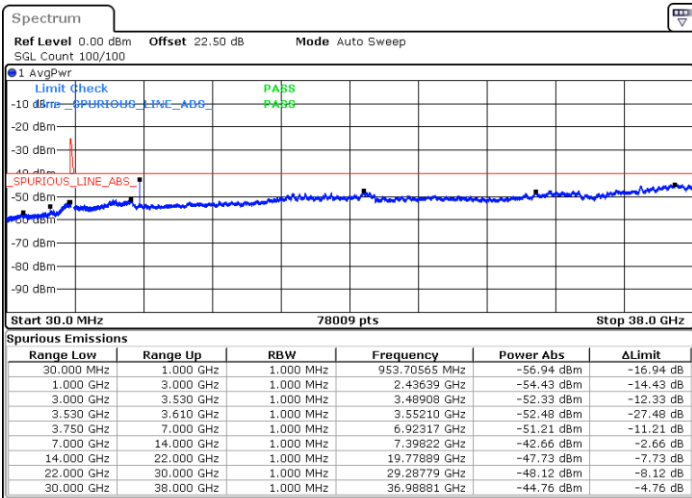

Middle Channel / 1RB24 and 1RB0

Date: 28.AUG.2021 11:21:07

Date: 28.AUG.2021 11:25:17

Middle Channel / Full RB

N/A

Date: 28.AUG.2021 11:17:31

LTE Band 48C / 5MHz+20MHz

16QAM

Highest Channel / 1RB0 and 1RB99

Highest Channel / 1RB24 and 1RB0

Date: 28.AUG.2021 11:56:55

Date: 28.AUG.2021 12:06:52

Highest Channel / Full RB

N/A

Date: 28.AUG.2021 11:47:25

LTE Band 48C / 10MHz+20MHz

16QAM

Lowest Channel / 1RB0 and 1RB99

Lowest Channel / 1RB49 and 1RB0

Date: 2.SEP.2021 10:25:12

Date: 2.SEP.2021 10:36:10

Lowest Channel / Full RB

N/A

Date: 28.AUG.2021 13:02:32