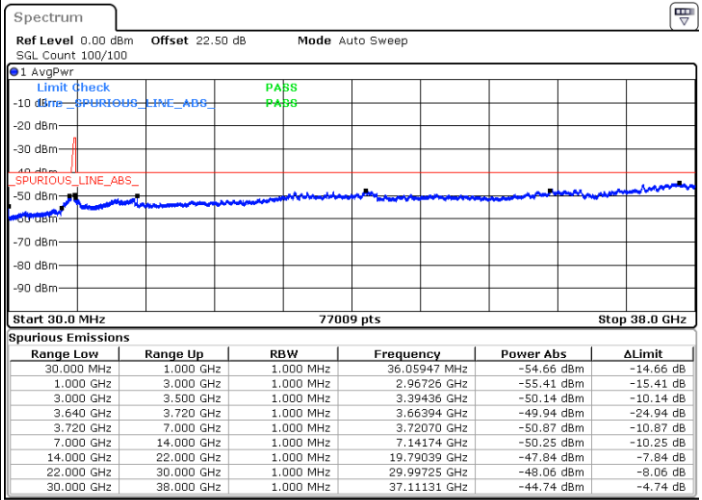

LTE Band 48C / 20MHz+15MHz

QPSK

Highest Channel / 1RB0 and 1RB74

Highest Channel / 1RB99 and 1RB0

Date: 2.SEP.2021 16:07:07

Date: 2.SEP.2021 16:23:53

Highest Channel / Full RB

N/A

Date: 25.AUG.2021 16:50:33

LTE Band 48C / 20MHz+20MHz

QPSK

Lowest Channel / 1RB0 and 1RB99

Lowest Channel / 1RB99 and 1RB0

Date: 25.AUG.2021 11:10:19

Date: 25.AUG.2021 11:13:20

Lowest Channel / Full RB

N/A

Date: 25.AUG.2021 10:49:01

LTE Band 48C / 20MHz+20MHz

QPSK

Middle Channel / 1RB0 and 1RB99

Middle Channel / 1RB99 and 1RB0

Date: 25.AUG.2021 11:43:21

Date: 25.AUG.2021 11:47:15

Middle Channel / Full RB

N/A

Date: 25.AUG.2021 11:25:10

LTE Band 48C / 20MHz+20MHz

QPSK

Highest Channel / 1RB0 and 1RB99

Highest Channel / 1RB99 and 1RB0

Date: 2.SEP.2021 16:44:53