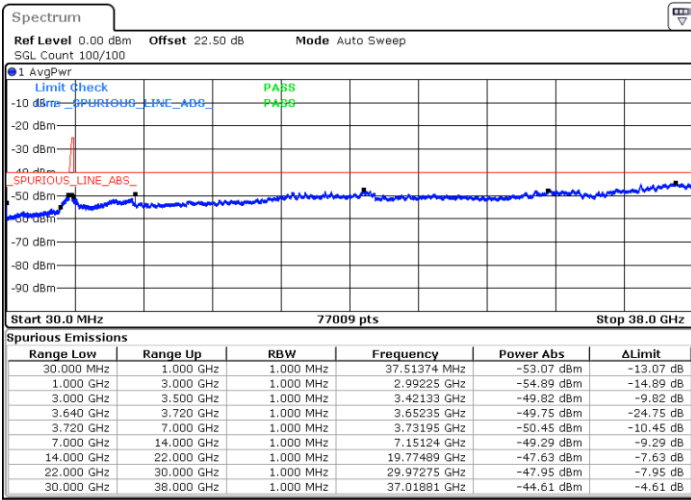

Date: 29.AUG.2021 23:00:48

Middle Channel / Full RB

N/A

Date: 29.AUG.2021 22:32:04

LTE Band 48C / 15MHz+20MHz

16QAM

Highest Channel / 1RB0 and 1RB99

Highest Channel / 1RB74 and 1RB0

Date: 29.AUG.2021 23:34:59

Date: 29.AUG.2021 23:20:09

Highest Channel / Full RB

N/A

Date: 29.AUG.2021 23:45:25

LTE Band 48C / 20MHz+5MHz

16QAM

Lowest Channel / 1RB0 and 1RB24

Lowest Channel / 1RB99 and 1RB0

Date: 28.AUG.2021 14:28:34

Date: 28.AUG.2021 14:53:57

Lowest Channel / Full RB

N/A

Date: 28.AUG.2021 14:11:09

LTE Band 48C / 20MHz+5MHz

16QAM

Middle Channel / 1RB0 and 1RB24

Middle Channel / 1RB99 and 1RB0

Date: 28.AUG.2021 15:24:45

Date: 28.AUG.2021 15:10:03

Middle Channel / Full RB

N/A

Date: 28.AUG.2021 15:36:03

LTE Band 48C / 20MHz+5MHz