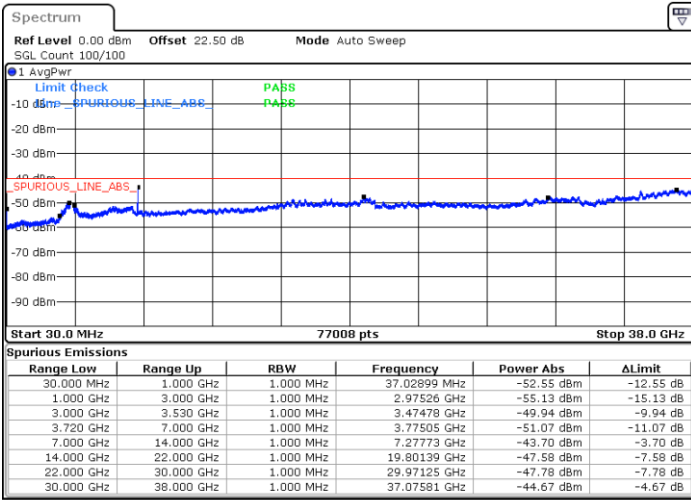

LTE Band 48C / 20MHz+10MHz

16QAM

Lowest Channel / 1RB0 and 1RB49

Lowest Channel / 1RB99 and 1RB0

Date: 25.AUG.2021 18:17:36

Date: 25.AUG.2021 18:28:28

Lowest Channel / Full RB

N/A

Date: 25.AUG.2021 18:00:17

LTE Band 48C / 20MHz+10MHz

16QAM

Middle Channel / 1RB0 and 1RB49

Middle Channel / 1RB99 and 1RB0

Date: 28.AUG.2021 19:12:26

Date: 28.AUG.2021 19:03:06

Middle Channel / Full RB

N/A

Date: 25.AUG.2021 18:55:17

LTE Band 48C / 20MHz+10MHz

16QAM

Highest Channel / 1RB0 and 1RB49

Highest Channel / 1RB99 and 1RB0

Date: 2.SEP.2021 15:24:53

Date: 2.SEP.2021 15:30:47

Highest Channel / Full RB

N/A

Date: 28.AUG.2021 19:37:42

LTE Band 48C / 20MHz+15MHz

16QAM

Lowest Channel / 1RB0 and 1RB74

Lowest Channel / 1RB99 and 1RB0

Date: 25.AUG.2021 15:40:55