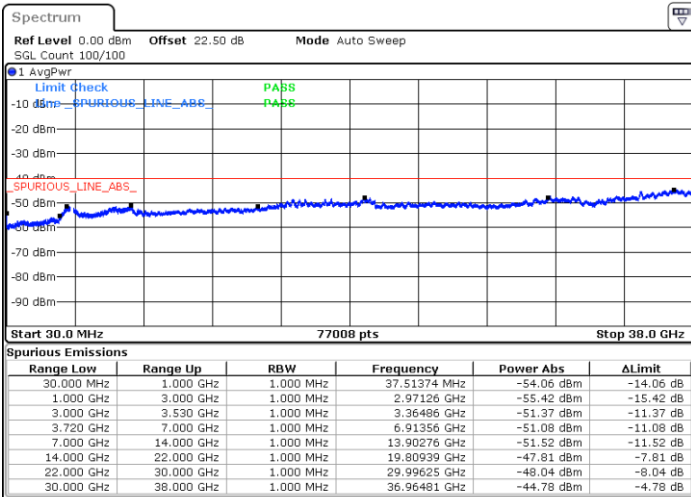

Date: 25.AUG.2021 16:50:33

LTE Band 48C / 20MHz+20MHz

QPSK

Lowest Channel / 1RB0 and 1RB99

Lowest Channel / 1RB99 and 1RB0

Date: 25.AUG.2021 11:10:19

Date: 25.AUG.2021 11:13:20

Lowest Channel / Full RB

N/A

Date: 25.AUG.2021 10:49:01

LTE Band 48C / 20MHz+20MHz

QPSK

Middle Channel / 1RB0 and 1RB99

Middle Channel / 1RB99 and 1RB0

Date: 25.AUG.2021 11:43:21

Date: 25.AUG.2021 11:47:15

Middle Channel / Full RB

N/A

Date: 25.AUG.2021 11:25:10

LTE Band 48C / 20MHz+20MHz

QPSK

Highest Channel / 1RB0 and 1RB99

Highest Channel / 1RB99 and 1RB0

Date: 2.SEP.2021 16:44:53

Date: 2.SEP.2021 16:55:53

Highest Channel / Full RB

N/A

Date: 25.AUG.2021 12:07:34

LTE Band 48C / 5MHz+20MHz

16QAM

Lowest Channel / 1RB0 and 1RB99

Lowest Channel / 1RB24 and 1RB0