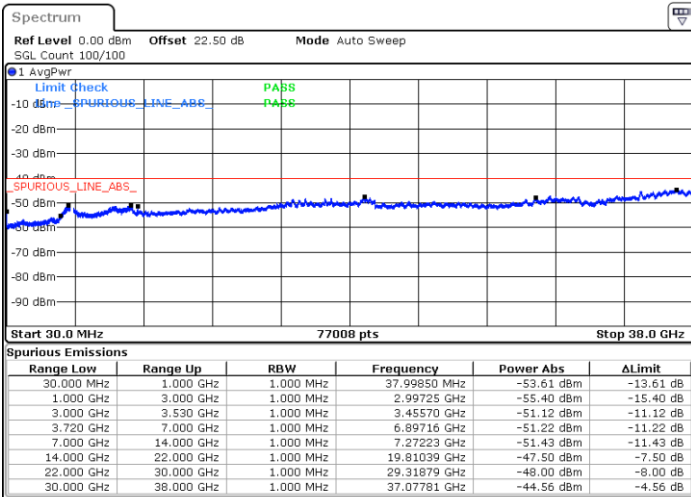

Highest Channel / Full RB

N/A

Date: 28.AUG.2021 15:46:52

LTE Band 48C / 20MHz+10MHz

QPSK

Lowest Channel / 1RB0 and 1RB49

Lowest Channel / 1RB99 and 1RB0

Date: 25.AUG.2021 18:10:28

Date: 25.AUG.2021 18:24:34

Lowest Channel / Full RB

N/A

Date: 25.AUG.2021 17:57:30

LTE Band 48C / 20MHz+10MHz

QPSK

Middle Channel / 1RB0 and 1RB49

Middle Channel / 1RB99 and 1RB0

Date: 28.AUG.2021 19:09:54

Date: 28.AUG.2021 19:06:39

Middle Channel / Full RB

N/A

Date: 25.AUG.2021 18:52:19

LTE Band 48C / 20MHz+10MHz

QPSK

Highest Channel / 1RB0 and 1RB49

Highest Channel / 1RB99 and 1RB0

Date: 2.SEP.2021 15:16:50

Date: 2.SEP.2021 15:32:57

Highest Channel / Full RB

N/A

Date: 28.AUG.2021 19:41:41

LTE Band 48C / 20MHz+15MHz

QPSK