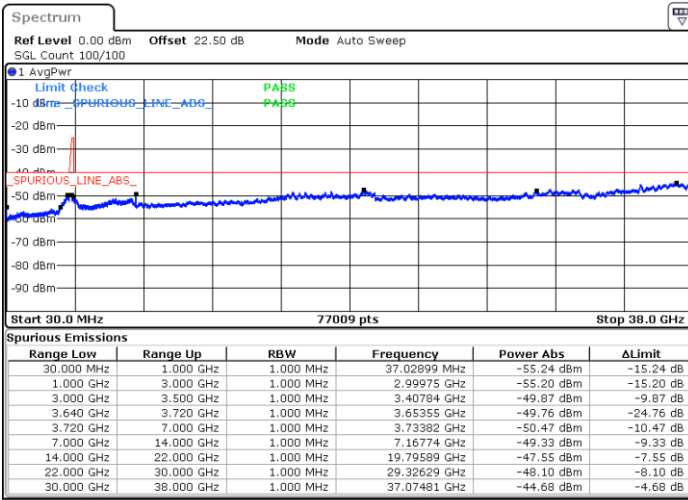

Date: 28.AUG.2021 19:09:54

Date: 28.AUG.2021 19:06:39

Middle Channel / Full RB

N/A

Date: 25.AUG.2021 18:52:19

LTE Band 48C / 20MHz+10MHz

QPSK

Highest Channel / 1RB0 and 1RB49

Highest Channel / 1RB99 and 1RB0

Date: 2.SEP.2021 15:16:50

Date: 2.SEP.2021 15:32:57

Highest Channel / Full RB

N/A

Date: 28.AUG.2021 19:41:41

LTE Band 48C / 20MHz+15MHz

QPSK

Lowest Channel / 1RB0 and 1RB74

Lowest Channel / 1RB99 and 1RB0

Date: 25.AUG.2021 15:44:11

Date: 25.AUG.2021 15:47:44

Lowest Channel / Full RB

N/A

Date: 25.AUG.2021 15:27:37

LTE Band 48C / 20MHz+15MHz