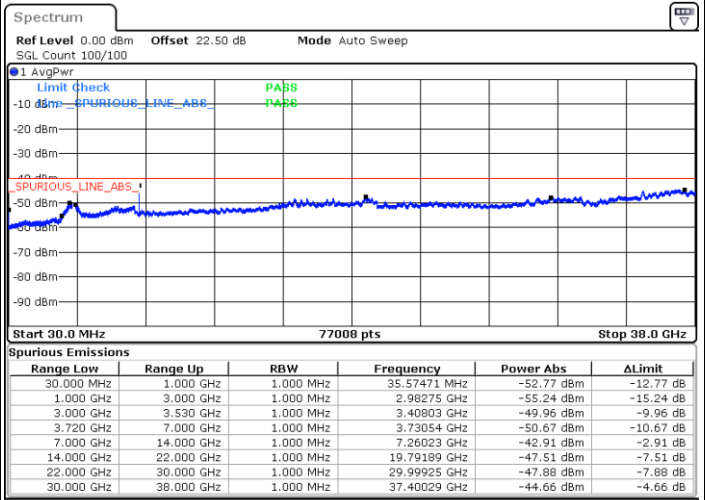

LTE Band 48C / 20MHz+10MHz

16QAM

Lowest Channel / 1RB0 and 1RB49

Lowest Channel / 1RB99 and 1RB0

Date: 25.AUG.2021 18:17:36

Date: 25.AUG.2021 18:28:28

Lowest Channel / Full RB

N/A

Date: 25.AUG.2021 18:00:17

LTE Band 48C / 20MHz+10MHz

16QAM

Middle Channel / 1RB0 and 1RB49

Middle Channel / 1RB99 and 1RB0

Date: 28.AUG.2021 19:12:26

Date: 28.AUG.2021 19:03:06

Middle Channel / Full RB

N/A

Date: 25.AUG.2021 18:55:17

LTE Band 48C / 20MHz+10MHz

16QAM

Highest Channel / 1RB0 and 1RB49

Highest Channel / 1RB99 and 1RB0

Date: 2.SEP.2021 15:24:53

Date: 2.SEP.2021 15:30:47

Highest Channel / Full RB

N/A

Date: 28.AUG.2021 19:37:42

LTE Band 48C / 20MHz+15MHz

16QAM

Lowest Channel / 1RB0 and 1RB74

Lowest Channel / 1RB99 and 1RB0

Date: 25.AUG.2021 15:40:55