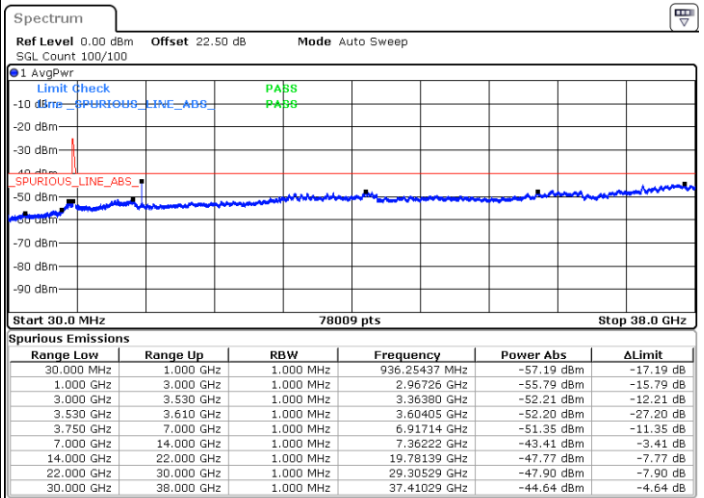

Date: 28.AUG.2021 17:18:34

LTE Band 48C / 10MHz+20MHz

16QAM

Highest Channel / 1RB0 and 1RB99

Highest Channel / 1RB49 and 1RB0

Date: 28.AUG.2021 18:00:37

Date: 28.AUG.2021 17:48:57

Highest Channel / Full RB

N/A

Date: 28.AUG.2021 18:11:22

LTE Band 48C / 15MHz+20MHz

16QAM

Lowest Channel / 1RB0 and 1RB99

Lowest Channel / 1RB74 and 1RB0

Date: 2.SEP.2021 11:23:35

Date: 2.SEP.2021 11:13:02

Lowest Channel / Full RB

N/A

Date: 28.AUG.2021 18:21:44

LTE Band 48C / 15MHz+20MHz

16QAM

Middle Channel / 1RB0 and 1RB9

Middle Channel / 1RB74 and 1RB0

Date: 29.AUG.2021 22:44:01

Date: 29.AUG.2021 23:00:48

Middle Channel / Full RB

N/A

Date: 29.AUG.2021 22:32:04

LTE Band 48C / 15MHz+20MHz

16QAM

Highest Channel / 1RB0 and 1RB99

Highest Channel / 1RB74 and 1RB0