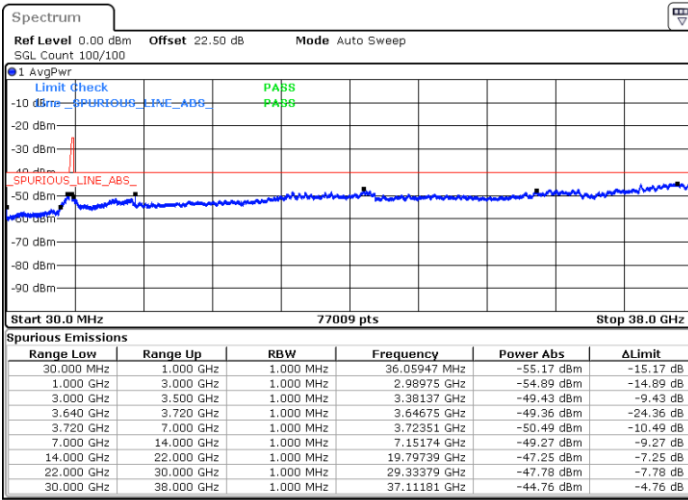

LTE Band 48C / 20MHz+5MHz

QPSK

Lowest Channel / 1RB0 and 1RB24

Lowest Channel / 1RB99 and 1RB0

Date: 28.AUG.2021 14:38:06

Date: 28.AUG.2021 14:43:04

Lowest Channel / Full RB

N/A

Date: 28.AUG.2021 14:07:50

LTE Band 48C / 20MHz+5MHz

QPSK

Middle Channel / 1RB0 and 1RB24

Middle Channel / 1RB99 and 1RB0

Date: 28.AUG.2021 15:20:18

Date: 28.AUG.2021 15:15:36

Middle Channel / Full RB

N/A

Date: 28.AUG.2021 15:43:17

LTE Band 48C / 20MHz+5MHz

QPSK

Highest Channel / 1RB0 and 1RB24

Highest Channel / 1RB99 and 1RB0

Date: 2.SEP.2021 12:51:28

Date: 2.SEP.2021 12:58:34

Highest Channel / Full RB

N/A

Date: 28.AUG.2021 15:46:52

LTE Band 48C / 20MHz+10MHz

QPSK

Lowest Channel / 1RB0 and 1RB49

Lowest Channel / 1RB99 and 1RB0

Date: 25.AUG.2021 18:10:28