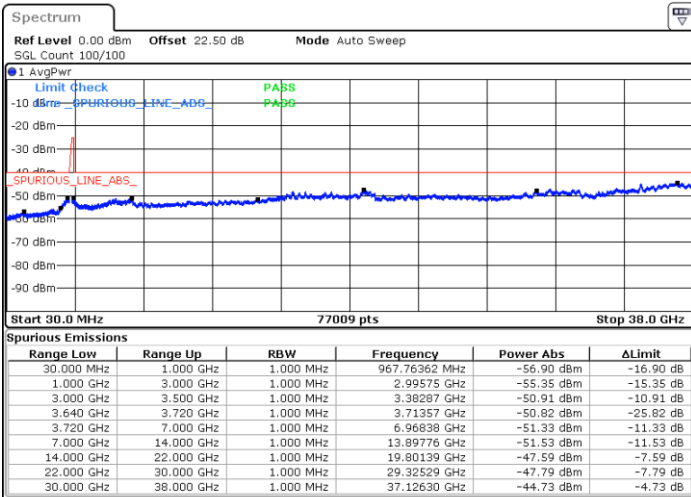

N/A

Date: 28.AUG.2021 18:11:22

LTE Band 48C / 15MHz+20MHz

16QAM

Lowest Channel / 1RB0 and 1RB99

Lowest Channel / 1RB74 and 1RB0

Date: 2.SEP.2021 11:23:35

Date: 2.SEP.2021 11:13:02

Lowest Channel / Full RB

N/A

Date: 28.AUG.2021 18:21:44

LTE Band 48C / 15MHz+20MHz

16QAM

Middle Channel / 1RB0 and 1RB9

Middle Channel / 1RB74 and 1RB0

Date: 29.AUG.2021 22:44:01

Date: 29.AUG.2021 23:00:48

Middle Channel / Full RB

N/A

Date: 29.AUG.2021 22:32:04

LTE Band 48C / 15MHz+20MHz

16QAM

Highest Channel / 1RB0 and 1RB99

Highest Channel / 1RB74 and 1RB0

Date: 29.AUG.2021 23:34:59

Date: 29.AUG.2021 23:20:09

Highest Channel / Full RB

N/A

Date: 29.AUG.2021 23:45:25

LTE Band 48C / 20MHz+5MHz

16QAM

Lowest Channel / 1RB0 and 1RB24