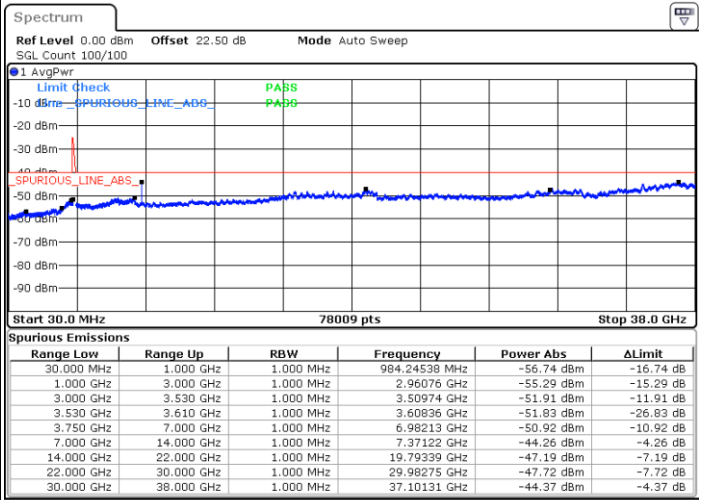

LTE Band 48C / 20MHz+15MHz

QPSK

Highest Channel / 1RB0 and 1RB74

Highest Channel / 1RB99 and 1RB0

Date: 2.SEP.2021 16:07:07

Date: 2.SEP.2021 16:23:53

Highest Channel / Full RB

N/A

Date: 25.AUG.2021 16:50:33

LTE Band 48C / 20MHz+20MHz

QPSK

Lowest Channel / 1RB0 and 1RB99

Lowest Channel / 1RB99 and 1RB0

Date: 25.AUG.2021 11:10:19

Date: 25.AUG.2021 11:13:20

Lowest Channel / Full RB