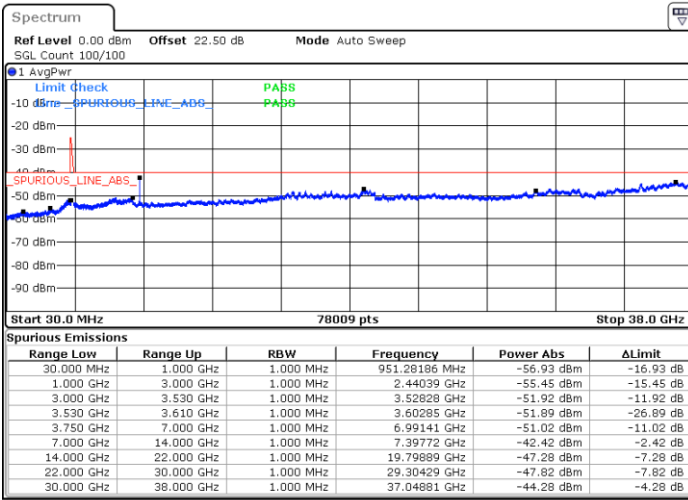

Lowest Channel / 1RB0 and 1RB74

Lowest Channel / 1RB99 and 1RB0

Date: 25.AUG.2021 15:44:11

Date: 25.AUG.2021 15:47:44

Lowest Channel / Full RB

N/A

Date: 25.AUG.2021 15:27:37

LTE Band 48C / 20MHz+15MHz

QPSK

Middle Channel / 1RB0 and 1RB74

Middle Channel / 1RB99 and 1RB0

Date: 25.AUG.2021 16:27:38

Date: 25.AUG.2021 16:31:07

Middle Channel / Full RB

N/A

Date: 25.AUG.2021 16:06:41

LTE Band 48C / 20MHz+15MHz

QPSK

Highest Channel / 1RB0 and 1RB74

Highest Channel / 1RB99 and 1RB0

Date: 2.SEP.2021 16:07:07

Date: 2.SEP.2021 16:23:53

Highest Channel / Full RB

N/A

Date: 25.AUG.2021 16:50:33

LTE Band 48C / 20MHz+20MHz

QPSK

Lowest Channel / 1RB0 and 1RB99

Lowest Channel / 1RB99 and 1RB0

Date: 25.AUG.2021 11:10:19

Date: 25.AUG.2021 11:13:20

Lowest Channel / Full RB