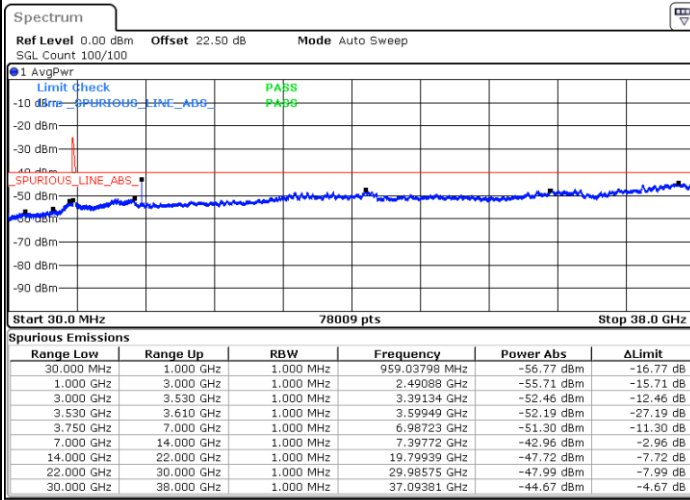

Lowest Channel / 1RB99 and 1RB0

Date: 28.AUG.2021 14:28:34

Date: 28.AUG.2021 14:53:57

Lowest Channel / Full RB

N/A

Date: 28.AUG.2021 14:11:09

LTE Band 48C / 20MHz+5MHz

16QAM

Middle Channel / 1RB0 and 1RB24

Middle Channel / 1RB99 and 1RB0

Date: 28.AUG.2021 15:24:45

Date: 28.AUG.2021 15:10:03

Middle Channel / Full RB

N/A

Date: 28.AUG.2021 15:36:03

LTE Band 48C / 20MHz+5MHz

16QAM

Highest Channel / 1RB0 and 1RB24

Highest Channel / 1RB99 and 1RB0

Date: 2.SEP.2021 12:52:44

Date: 2.SEP.2021 12:56:55

Highest Channel / Full RB

N/A

Date: 28.AUG.2021 15:50:50

LTE Band 48C / 20MHz+10MHz

16QAM

Lowest Channel / 1RB0 and 1RB49

Lowest Channel / 1RB99 and 1RB0

Date: 25.AUG.2021 18:17:36

Date: 25.AUG.2021 18:28:28

Lowest Channel / Full RB

N/A