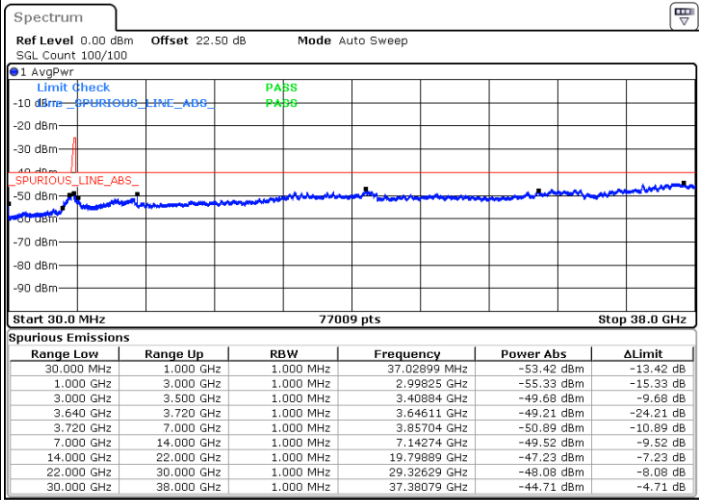

LTE Band 48C / 20MHz+5MHz

QPSK

Lowest Channel / 1RB0 and 1RB24

Lowest Channel / 1RB99 and 1RB0

Date: 28.AUG.2021 14:38:06

Date: 28.AUG.2021 14:43:04

Lowest Channel / Full RB

N/A

Date: 28.AUG.2021 14:07:50

LTE Band 48C / 20MHz+5MHz

QPSK

Middle Channel / 1RB0 and 1RB24

Middle Channel / 1RB99 and 1RB0

Date: 28.AUG.2021 15:20:18

Date: 28.AUG.2021 15:15:36

Middle Channel / Full RB

N/A

Date: 28.AUG.2021 15:43:17

LTE Band 48C / 20MHz+5MHz

QPSK

Highest Channel / 1RB0 and 1RB24

Highest Channel / 1RB99 and 1RB0

Date: 2.SEP.2021 12:51:28

Date: 2.SEP.2021 12:58:34