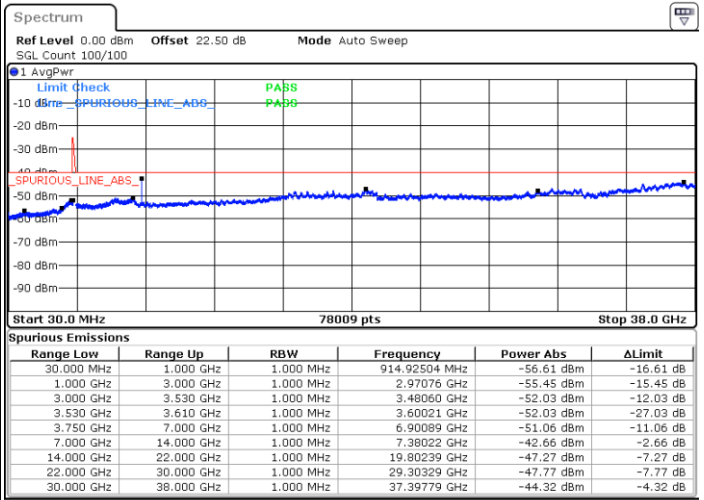

Date: 25.AUG.2021 18:24:34

Lowest Channel / Full RB

N/A

Date: 25.AUG.2021 17:57:30

LTE Band 48C / 20MHz+10MHz

QPSK

Middle Channel / 1RB0 and 1RB49

Middle Channel / 1RB99 and 1RB0

Date: 28.AUG.2021 19:09:54

Date: 28.AUG.2021 19:06:39

Middle Channel / Full RB

N/A

Date: 25.AUG.2021 18:52:19

LTE Band 48C / 20MHz+10MHz

QPSK

Highest Channel / 1RB0 and 1RB49

Highest Channel / 1RB99 and 1RB0

Date: 2.SEP.2021 15:16:50

Date: 2.SEP.2021 15:32:57

Highest Channel / Full RB

N/A

Date: 28.AUG.2021 19:41:41

LTE Band 48C / 20MHz+15MHz

QPSK

Lowest Channel / 1RB0 and 1RB74

Lowest Channel / 1RB99 and 1RB0

Date: 25.AUG.2021 15:44:11

Date: 25.AUG.2021 15:47:44

Lowest Channel / Full RB

N/A

Date: 25.AUG.2021 15:27:37

LTE Band 48C / 20MHz+15MHz