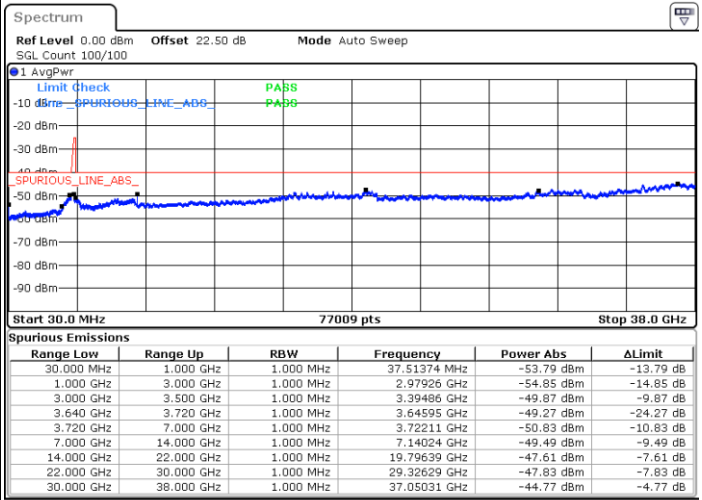

16QAM

Highest Channel / 1RB0 and 1RB24

Highest Channel / 1RB99 and 1RB0

Date: 2.SEP.2021 12:52:44

Date: 2.SEP.2021 12:56:55

Highest Channel / Full RB

N/A

Date: 28.AUG.2021 15:50:50

LTE Band 48C / 20MHz+10MHz

16QAM

Lowest Channel / 1RB0 and 1RB49

Lowest Channel / 1RB99 and 1RB0

Date: 25.AUG.2021 18:17:36

Date: 25.AUG.2021 18:28:28

Lowest Channel / Full RB

N/A

Date: 25.AUG.2021 18:00:17

LTE Band 48C / 20MHz+10MHz

16QAM

Middle Channel / 1RB0 and 1RB49

Middle Channel / 1RB99 and 1RB0

Date: 28.AUG.2021 19:12:26

Date: 28.AUG.2021 19:03:06

Middle Channel / Full RB

N/A

Date: 25.AUG.2021 18:55:17

LTE Band 48C / 20MHz+10MHz

16QAM

Highest Channel / 1RB0 and 1RB49

Highest Channel / 1RB99 and 1RB0

Date: 2.SEP.2021 15:24:53

Date: 2.SEP.2021 15:30:47