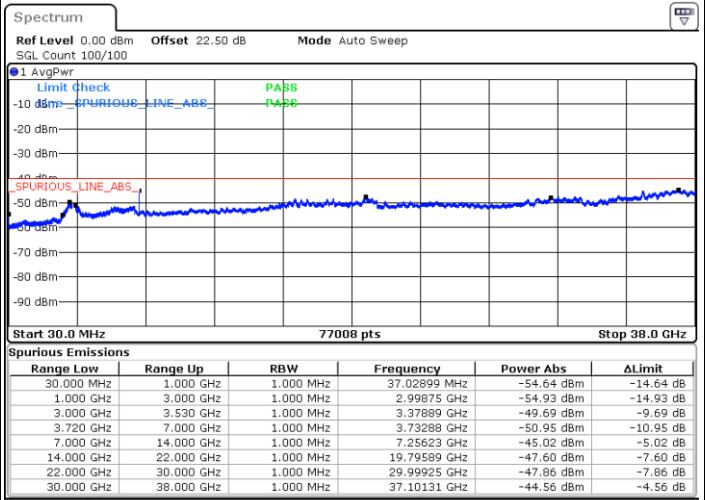

Date: 25.AUG.2021 16:31:07