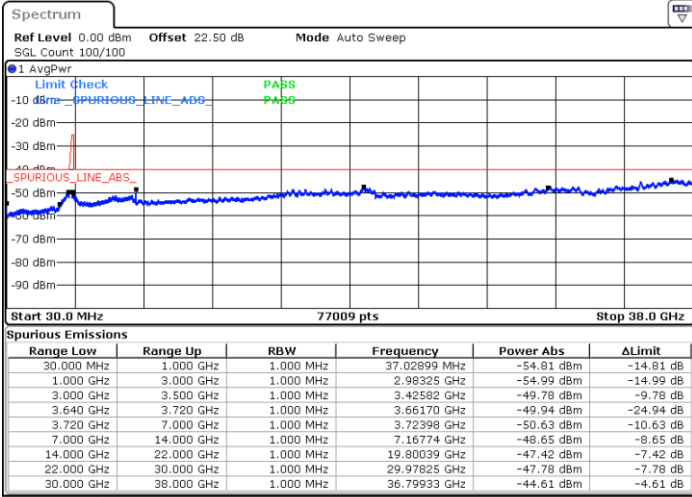

N/A

Date: 25.AUG.2021 18:55:17

LTE Band 48C / 20MHz+10MHz

16QAM

Highest Channel / 1RB0 and 1RB49

Highest Channel / 1RB99 and 1RB0

Date: 2.SEP.2021 15:24:53

Date: 2.SEP.2021 15:30:47

Highest Channel / Full RB

N/A

Date: 28.AUG.2021 19:37:42

LTE Band 48C / 20MHz+15MHz

16QAM

Lowest Channel / 1RB0 and 1RB74

Lowest Channel / 1RB99 and 1RB0

Date: 25.AUG.2021 15:40:55

Date: 25.AUG.2021 15:55:15

Lowest Channel / Full RB

N/A

Date: 25.AUG.2021 15:31:54

LTE Band 48C / 20MHz+15MHz

16QAM

Middle Channel / 1RB0 and 1RB74

Middle Channel / 1RB99 and 1RB0