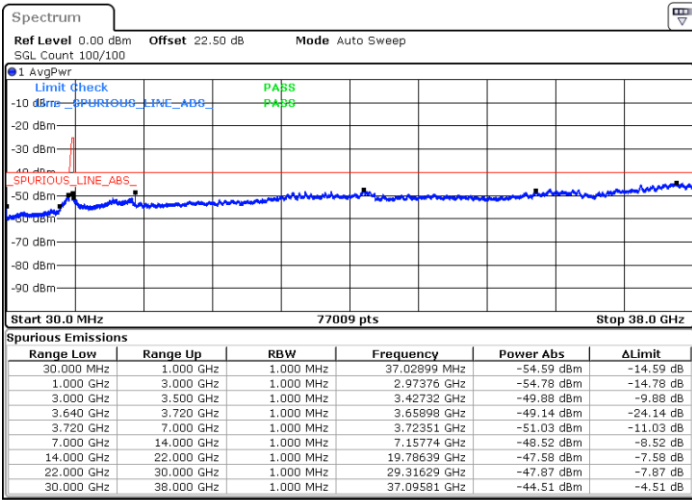

N/A

Date: 28.AUG.2021 15:43:17

LTE Band 48C / 20MHz+5MHz

QPSK

Highest Channel / 1RB0 and 1RB24

Highest Channel / 1RB99 and 1RB0

Date: 2.SEP.2021 12:51:28

Date: 2.SEP.2021 12:58:34

Highest Channel / Full RB

N/A

Date: 28.AUG.2021 15:46:52

LTE Band 48C / 20MHz+10MHz

QPSK

Lowest Channel / 1RB0 and 1RB49

Lowest Channel / 1RB99 and 1RB0

Date: 25.AUG.2021 18:10:28

Date: 25.AUG.2021 18:24:34

Lowest Channel / Full RB

N/A

Date: 25.AUG.2021 17:57:30

LTE Band 48C / 20MHz+10MHz

QPSK

Middle Channel / 1RB0 and 1RB49

Middle Channel / 1RB99 and 1RB0

Date: 28.AUG.2021 19:09:54

Date: 28.AUG.2021 19:06:39

Middle Channel / Full RB

N/A

Date: 25.AUG.2021 18:52:19

LTE Band 48C / 20MHz+10MHz

QPSK

Highest Channel / 1RB0 and 1RB49