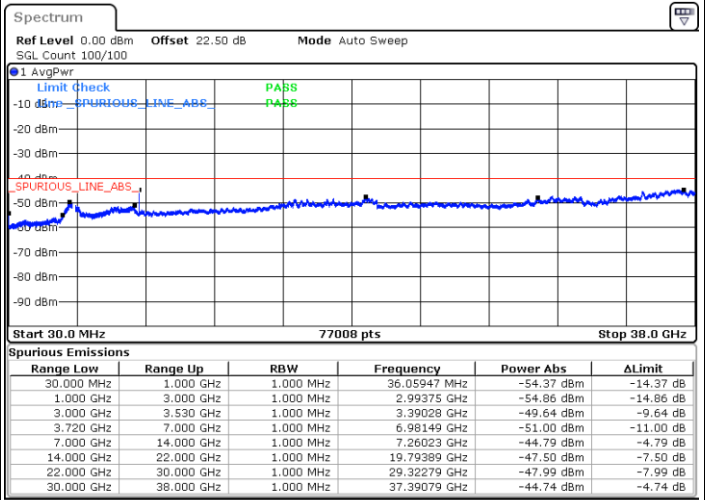

Highest Channel / Full RB

N/A

Date: 28.AUG.2021 15:46:52

LTE Band 48C / 20MHz+10MHz

QPSK

Lowest Channel / 1RB0 and 1RB49

Lowest Channel / 1RB99 and 1RB0

Date: 25.AUG.2021 18:10:28

Date: 25.AUG.2021 18:24:34

Lowest Channel / Full RB

N/A

Date: 25.AUG.2021 17:57:30

LTE Band 48C / 20MHz+10MHz

QPSK

Middle Channel / 1RB0 and 1RB49

Middle Channel / 1RB99 and 1RB0

Date: 28.AUG.2021 19:09:54

Date: 28.AUG.2021 19:06:39

Middle Channel / Full RB

N/A

Date: 25.AUG.2021 18:52:19

LTE Band 48C / 20MHz+10MHz

QPSK

Highest Channel / 1RB0 and 1RB49

Highest Channel / 1RB99 and 1RB0

Date: 2.SEP.2021 15:16:50

Date: 2.SEP.2021 15:32:57

Highest Channel / Full RB

N/A

Date: 28.AUG.2021 19:41:41

LTE Band 48C / 20MHz+15MHz

QPSK