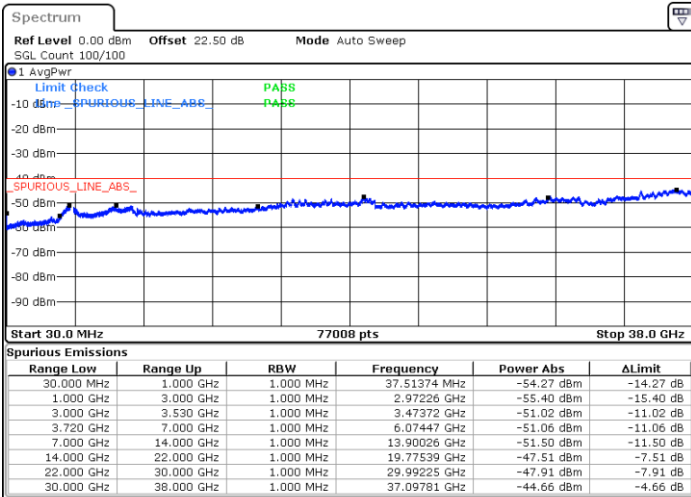

LTE Band 48C / 10MHz+20MHz

16QAM

Middle Channel / 1RB0 and 1RB99

Middle Channel / 1RB49 and 1RB0

Date: 28.AUG.2021 17:27:05

Date: 28.AUG.2021 17:35:32

Middle Channel / Full RB

N/A

Date: 28.AUG.2021 17:18:34

LTE Band 48C / 10MHz+20MHz

16QAM

Highest Channel / 1RB0 and 1RB99

Highest Channel / 1RB49 and 1RB0

Date: 28.AUG.2021 18:00:37

Date: 28.AUG.2021 17:48:57

Highest Channel / Full RB

N/A

Date: 28.AUG.2021 18:11:22

LTE Band 48C / 15MHz+20MHz

16QAM

Lowest Channel / 1RB0 and 1RB99

Lowest Channel / 1RB74 and 1RB0

Date: 2.SEP.2021 11:23:35

Date: 2.SEP.2021 11:13:02

Lowest Channel / Full RB

N/A

Date: 28.AUG.2021 18:21:44

LTE Band 48C / 15MHz+20MHz

16QAM

Middle Channel / 1RB0 and 1RB9

Middle Channel / 1RB74 and 1RB0

Date: 29.AUG.2021 22:44:01