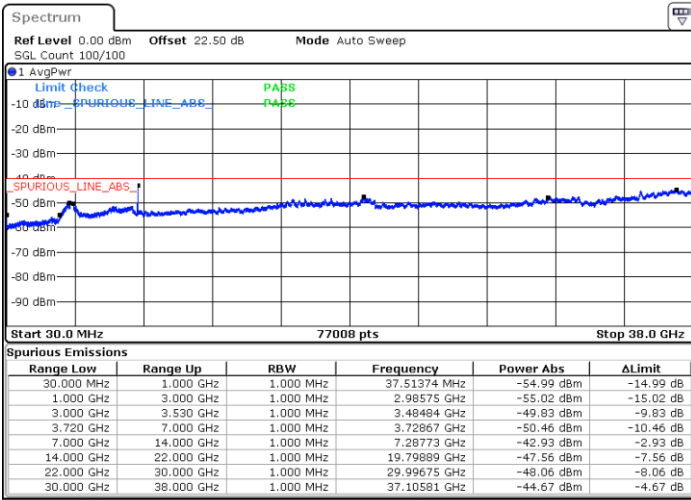

Date: 25.AUG.2021 16:50:33

LTE Band 48C / 20MHz+20MHz

QPSK

Lowest Channel / 1RB0 and 1RB99

Lowest Channel / 1RB99 and 1RB0

Date: 25.AUG.2021 11:10:19

Date: 25.AUG.2021 11:13:20

Lowest Channel / Full RB

N/A

Date: 25.AUG.2021 10:49:01

LTE Band 48C / 20MHz+20MHz

QPSK

Middle Channel / 1RB0 and 1RB99

Middle Channel / 1RB99 and 1RB0

Date: 25.AUG.2021 11:43:21

Date: 25.AUG.2021 11:47:15

Middle Channel / Full RB

N/A

Date: 25.AUG.2021 11:25:10

LTE Band 48C / 20MHz+20MHz

QPSK

Highest Channel / 1RB0 and 1RB99

Highest Channel / 1RB99 and 1RB0

Date: 2.SEP.2021 16:44:53

Date: 2.SEP.2021 16:55:53

Highest Channel / Full RB

N/A

Date: 25.AUG.2021 12:07:34

LTE Band 48C / 5MHz+20MHz

16QAM

Lowest Channel / 1RB0 and 1RB99

Lowest Channel / 1RB24 and 1RB0