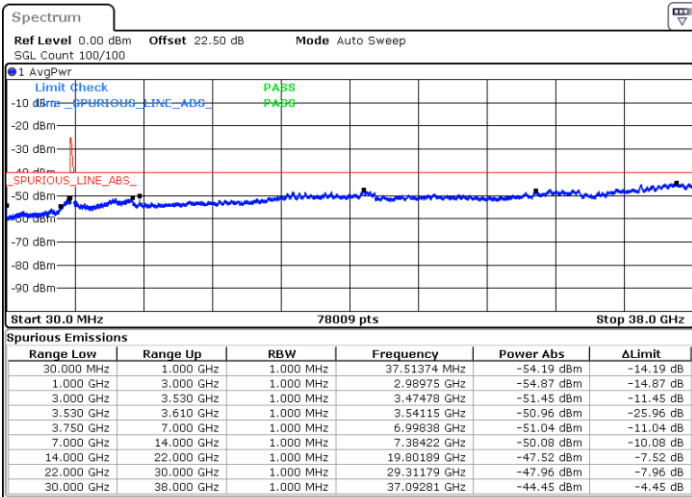

N/A

Date: 25.AUG.2021 10:49:01

LTE Band 48C / 20MHz+20MHz

QPSK

Middle Channel / 1RB0 and 1RB99

Middle Channel / 1RB99 and 1RB0

Date: 25.AUG.2021 11:43:21

Date: 25.AUG.2021 11:47:15

Middle Channel / Full RB

N/A

Date: 25.AUG.2021 11:25:10

LTE Band 48C / 20MHz+20MHz

QPSK

Highest Channel / 1RB0 and 1RB99

Highest Channel / 1RB99 and 1RB0

Date: 2.SEP.2021 16:44:53

Date: 2.SEP.2021 16:55:53

Highest Channel / Full RB

N/A

Date: 25.AUG.2021 12:07:34

LTE Band 48C / 5MHz+20MHz

16QAM

Lowest Channel / 1RB0 and 1RB99

Lowest Channel / 1RB24 and 1RB0

Date: 28.AUG.2021 11:21:07

Date: 28.AUG.2021 11:25:17

Lowest Channel / Full RB

N/A

Date: 28.AUG.2021 11:17:31

LTE Band 48C / 5MHz+20MHz

16QAM

Middle Channel / 1RB0 and 1RB99