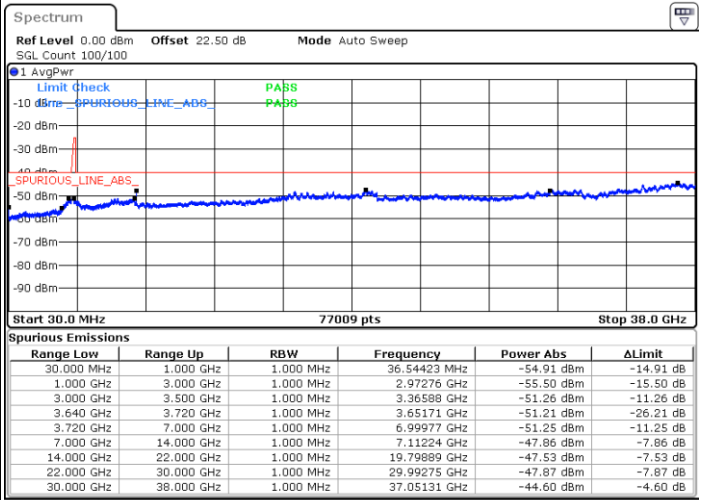

Middle Channel / Full RB

N/A

Date: 25.AUG.2021 11:25:10

LTE Band 48C / 20MHz+20MHz

QPSK

Highest Channel / 1RB0 and 1RB99

Highest Channel / 1RB99 and 1RB0

Date: 2.SEP.2021 16:44:53

Date: 2.SEP.2021 16:55:53

Highest Channel / Full RB

N/A

Date: 25.AUG.2021 12:07:34

LTE Band 48C / 5MHz+20MHz

16QAM

Lowest Channel / 1RB0 and 1RB99

Lowest Channel / 1RB24 and 1RB0

Date: 28.AUG.2021 11:21:07

Date: 28.AUG.2021 11:25:17

Lowest Channel / Full RB

N/A

Date: 28.AUG.2021 11:17:31

LTE Band 48C / 5MHz+20MHz

16QAM

Middle Channel / 1RB0 and 1RB99