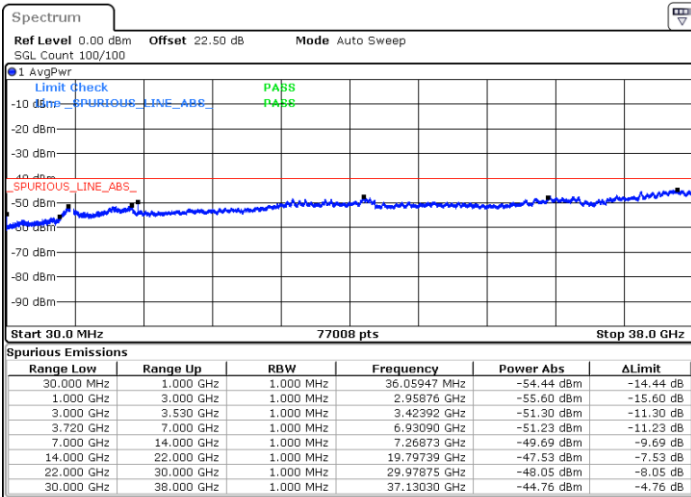

Lowest Channel / 1RB99 and 1RB0

Date: 28.AUG.2021 14:28:34

Date: 28.AUG.2021 14:53:57

Lowest Channel / Full RB

N/A

Date: 28.AUG.2021 14:11:09

LTE Band 48C / 20MHz+5MHz

16QAM

Middle Channel / 1RB0 and 1RB24

Middle Channel / 1RB99 and 1RB0

Date: 28.AUG.2021 15:24:45

Date: 28.AUG.2021 15:10:03

Middle Channel / Full RB

N/A

Date: 28.AUG.2021 15:36:03

LTE Band 48C / 20MHz+5MHz

16QAM

Highest Channel / 1RB0 and 1RB24

Highest Channel / 1RB99 and 1RB0

Date: 2.SEP.2021 12:52:44

Date: 2.SEP.2021 12:56:55

Highest Channel / Full RB

N/A

Date: 28.AUG.2021 15:50:50

LTE Band 48C / 20MHz+10MHz

16QAM

Lowest Channel / 1RB0 and 1RB49

Lowest Channel / 1RB99 and 1RB0

Date: 25.AUG.2021 18:17:36

Date: 25.AUG.2021 18:28:28

Lowest Channel / Full RB

N/A