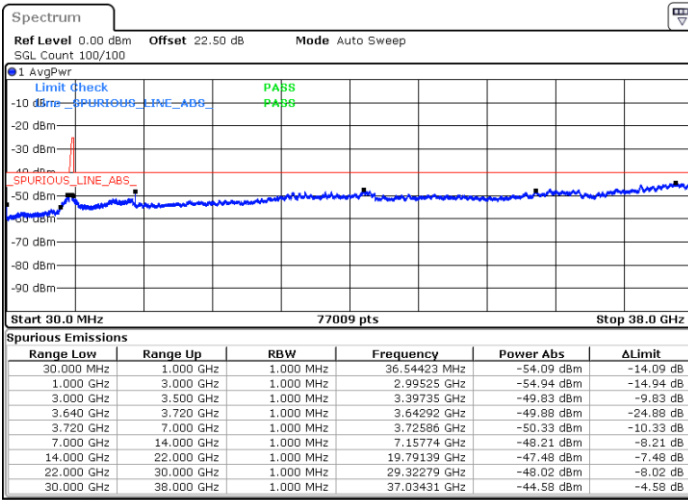

Lowest Channel / 1RB99 and 1RB0

Date: 28.AUG.2021 14:28:34

Date: 28.AUG.2021 14:53:57

Lowest Channel / Full RB

N/A

Date: 28.AUG.2021 14:11:09

LTE Band 48C / 20MHz+5MHz

16QAM

Middle Channel / 1RB0 and 1RB24

Middle Channel / 1RB99 and 1RB0

Date: 28.AUG.2021 15:24:45

Date: 28.AUG.2021 15:10:03

Middle Channel / Full RB

N/A

Date: 28.AUG.2021 15:36:03

LTE Band 48C / 20MHz+5MHz

16QAM

Highest Channel / 1RB0 and 1RB24

Highest Channel / 1RB99 and 1RB0

Date: 2.SEP.2021 12:52:44

Date: 2.SEP.2021 12:56:55

Highest Channel / Full RB

N/A

Date: 28.AUG.2021 15:50:50

LTE Band 48C / 20MHz+10MHz

16QAM

Lowest Channel / 1RB0 and 1RB49

Lowest Channel / 1RB99 and 1RB0

Date: 25.AUG.2021 18:17:36

Date: 25.AUG.2021 18:28:28

Lowest Channel / Full RB

N/A