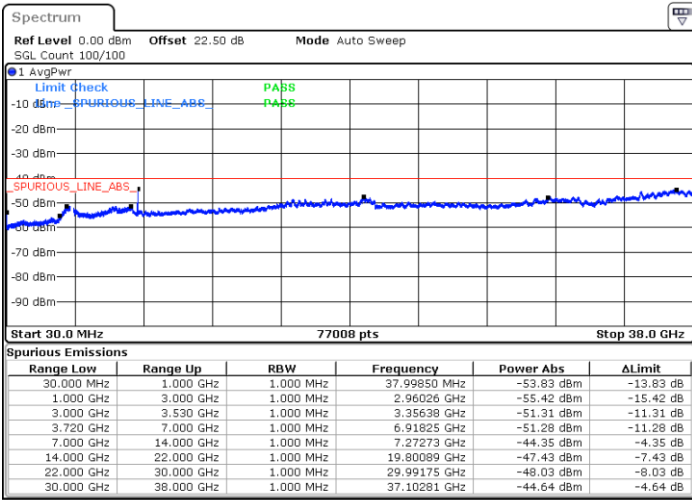

Date: 28.AUG.2021 11:21:07

Date: 28.AUG.2021 11:25:17

Lowest Channel / Full RB

N/A

Date: 28.AUG.2021 11:17:31

LTE Band 48C / 5MHz+20MHz

16QAM

Middle Channel / 1RB0 and 1RB99

Middle Channel / 1RB24 and 1RB0

Date: 28.AUG.2021 11:21:07

Date: 28.AUG.2021 11:25:17

Middle Channel / Full RB

N/A

Date: 28.AUG.2021 11:17:31

LTE Band 48C / 5MHz+20MHz

16QAM

Highest Channel / 1RB0 and 1RB99

Highest Channel / 1RB24 and 1RB0

Date: 28.AUG.2021 11:56:55

Date: 28.AUG.2021 12:06:52

Highest Channel / Full RB

N/A

Date: 28.AUG.2021 11:47:25

LTE Band 48C / 10MHz+20MHz