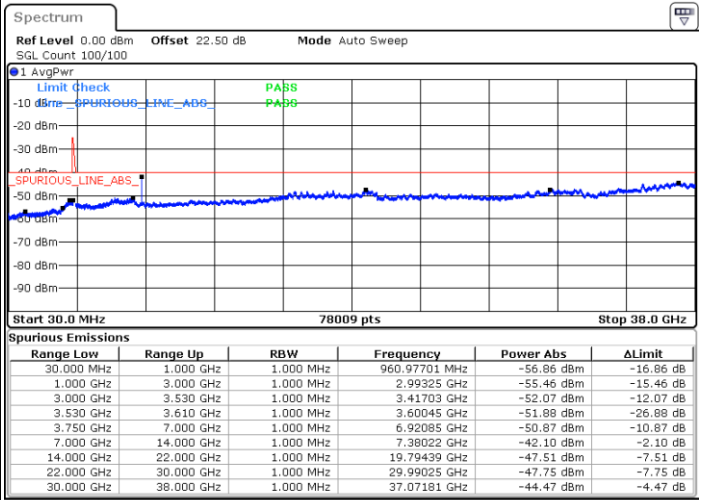

Date: 25.AUG.2021 18:00:17

LTE Band 48C / 20MHz+10MHz

16QAM

Middle Channel / 1RB0 and 1RB49

Middle Channel / 1RB99 and 1RB0

Date: 28.AUG.2021 19:12:26

Date: 28.AUG.2021 19:03:06

Middle Channel / Full RB

N/A

Date: 25.AUG.2021 18:55:17

LTE Band 48C / 20MHz+10MHz

16QAM

Highest Channel / 1RB0 and 1RB49

Highest Channel / 1RB99 and 1RB0

Date: 2.SEP.2021 15:24:53

Date: 2.SEP.2021 15:30:47

Highest Channel / Full RB

N/A

Date: 28.AUG.2021 19:37:42

LTE Band 48C / 20MHz+15MHz

16QAM

Lowest Channel / 1RB0 and 1RB74

Lowest Channel / 1RB99 and 1RB0

Date: 25.AUG.2021 15:40:55