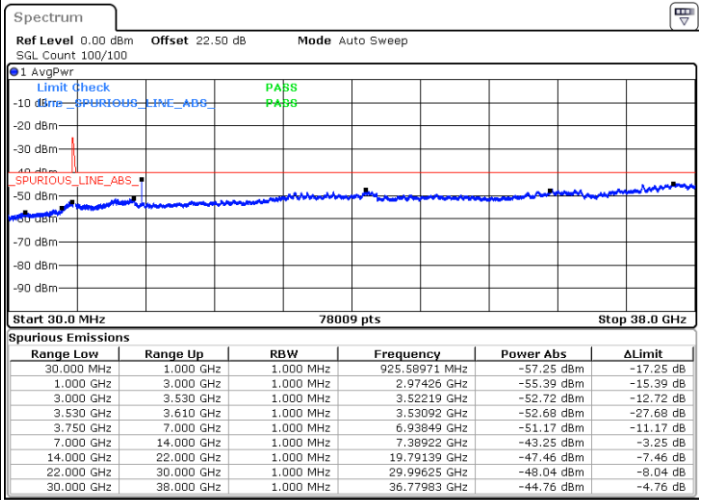

Lowest Channel / 1RB99 and 1RB0

Date: 28.AUG.2021 14:28:34

Date: 28.AUG.2021 14:53:57

Lowest Channel / Full RB

N/A

Date: 28.AUG.2021 14:11:09

LTE Band 48C / 20MHz+5MHz

16QAM

Middle Channel / 1RB0 and 1RB24

Middle Channel / 1RB99 and 1RB0

Date: 28.AUG.2021 15:24:45

Date: 28.AUG.2021 15:10:03

Middle Channel / Full RB

N/A

Date: 28.AUG.2021 15:36:03

LTE Band 48C / 20MHz+5MHz

16QAM

Highest Channel / 1RB0 and 1RB24

Highest Channel / 1RB99 and 1RB0

Date: 2.SEP.2021 12:52:44

Date: 2.SEP.2021 12:56:55

Highest Channel / Full RB

N/A

Date: 28.AUG.2021 15:50:50

LTE Band 48C / 20MHz+10MHz

16QAM

Lowest Channel / 1RB0 and 1RB49

Lowest Channel / 1RB99 and 1RB0

Date: 25.AUG.2021 18:17:36

Date: 25.AUG.2021 18:28:28

Lowest Channel / Full RB

N/A