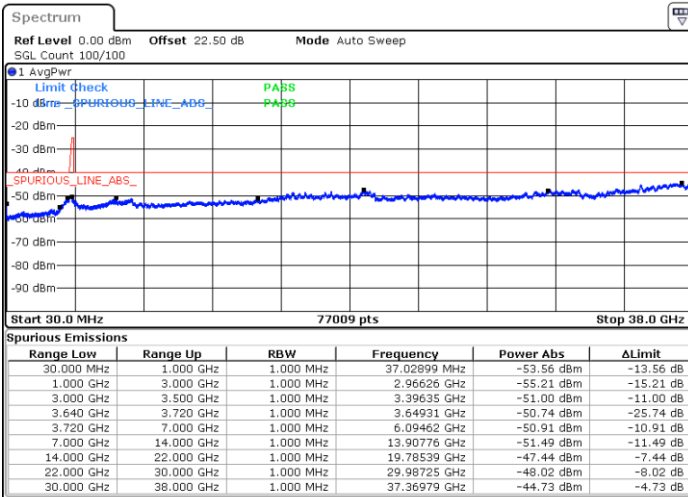

Middle Channel / Full RB

N/A

Date: 25.AUG.2021 11:25:10

LTE Band 48C / 20MHz+20MHz

QPSK

Highest Channel / 1RB0 and 1RB99

Highest Channel / 1RB99 and 1RB0

Date: 2.SEP.2021 16:44:53

Date: 2.SEP.2021 16:55:53

Highest Channel / Full RB

N/A

Date: 25.AUG.2021 12:07:34

LTE Band 48C / 5MHz+20MHz

16QAM

Lowest Channel / 1RB0 and 1RB99

Lowest Channel / 1RB24 and 1RB0

Date: 28.AUG.2021 11:21:07

Date: 28.AUG.2021 11:25:17

Lowest Channel / Full RB

N/A

Date: 28.AUG.2021 11:17:31

LTE Band 48C / 5MHz+20MHz

16QAM

Middle Channel / 1RB0 and 1RB99

Highest Channel / 1RB0 and 1RB99

Highest Channel / 1RB24 and 1RB0

Date: 28.AUG.2021 11:56:55

Date: 28.AUG.2021 12:06:52

Highest Channel / Full RB

N/A

Date: 28.AUG.2021 11:47:25

LTE Band 48C / 10MHz+20MHz