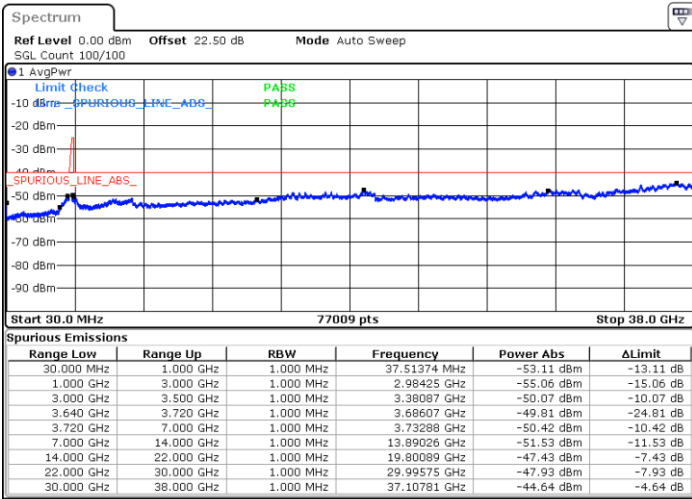

N/A

Date: 28.AUG.2021 15:43:17

LTE Band 48C / 20MHz+5MHz

QPSK

Highest Channel / 1RB0 and 1RB24

Highest Channel / 1RB99 and 1RB0

Date: 2.SEP.2021 12:51:28

Date: 2.SEP.2021 12:58:34

Highest Channel / Full RB

N/A

Date: 28.AUG.2021 15:46:52

LTE Band 48C / 20MHz+10MHz

QPSK

Lowest Channel / 1RB0 and 1RB49

Lowest Channel / 1RB99 and 1RB0

Date: 25.AUG.2021 18:10:28

Date: 25.AUG.2021 18:24:34

Lowest Channel / Full RB

N/A

Date: 25.AUG.2021 17:57:30

LTE Band 48C / 20MHz+10MHz

QPSK

Middle Channel / 1RB0 and 1RB49

Middle Channel / 1RB99 and 1RB0

Date: 28.AUG.2021 19:09:54

Date: 28.AUG.2021 19:06:39

Middle Channel / Full RB

N/A

Date: 25.AUG.2021 18:52:19

LTE Band 48C / 20MHz+10MHz

QPSK

Highest Channel / 1RB0 and 1RB49