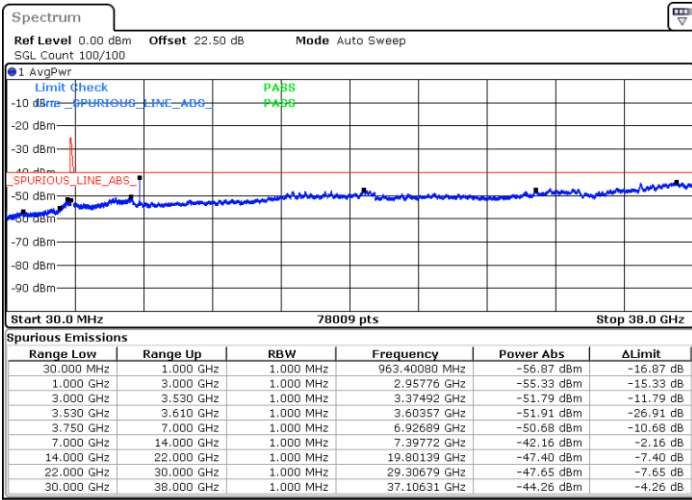

N/A

Date: 25.AUG.2021 10:49:01

LTE Band 48C / 20MHz+20MHz

QPSK

Middle Channel / 1RB0 and 1RB99

Middle Channel / 1RB99 and 1RB0

Date: 25.AUG.2021 11:43:21

Date: 25.AUG.2021 11:47:15

Middle Channel / Full RB

N/A

Date: 25.AUG.2021 11:25:10

LTE Band 48C / 20MHz+20MHz

QPSK

Highest Channel / 1RB0 and 1RB99

Highest Channel / 1RB99 and 1RB0

Date: 2.SEP.2021 16:44:53

Date: 2.SEP.2021 16:55:53

Highest Channel / Full RB

N/A

Date: 25.AUG.2021 12:07:34

LTE Band 48C / 5MHz+20MHz

16QAM

Lowest Channel / 1RB0 and 1RB99

Lowest Channel / 1RB24 and 1RB0