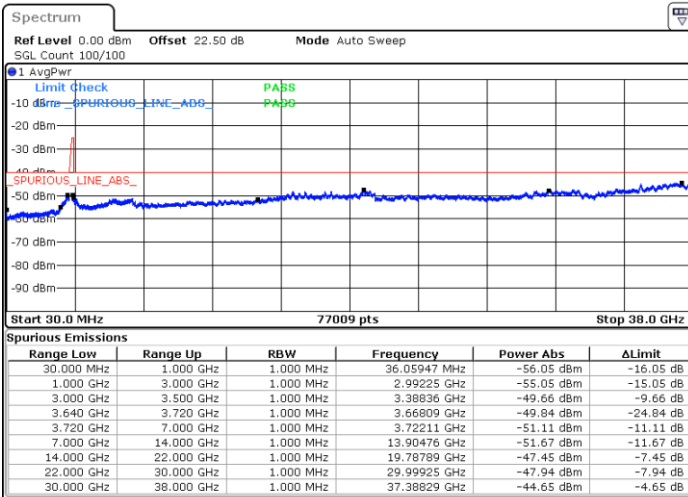

LTE Band 48C / 20MHz+5MHz

QPSK

Lowest Channel / 1RB0 and 1RB24

Lowest Channel / 1RB99 and 1RB0

Date: 28.AUG.2021 14:38:06

Date: 28.AUG.2021 14:43:04

Lowest Channel / Full RB

N/A

Date: 28.AUG.2021 14:07:50

LTE Band 48C / 20MHz+5MHz

QPSK

Middle Channel / 1RB0 and 1RB24

Middle Channel / 1RB99 and 1RB0

Date: 28.AUG.2021 15:20:18

Date: 28.AUG.2021 15:15:36

Middle Channel / Full RB

N/A

Date: 28.AUG.2021 15:43:17

LTE Band 48C / 20MHz+5MHz

QPSK

Highest Channel / 1RB0 and 1RB24

Highest Channel / 1RB99 and 1RB0

Date: 2.SEP.2021 12:51:28

Date: 2.SEP.2021 12:58:34

Highest Channel / Full RB

N/A

Date: 28.AUG.2021 15:46:52

LTE Band 48C / 20MHz+10MHz

QPSK

Lowest Channel / 1RB0 and 1RB49

Lowest Channel / 1RB99 and 1RB0

Date: 25.AUG.2021 18:10:28