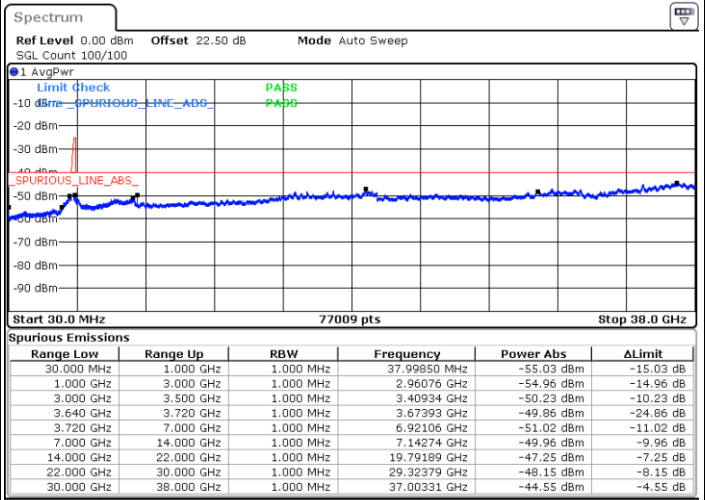

Date: 29.AUG.2021 23:00:48

Middle Channel / Full RB

N/A

Date: 29.AUG.2021 22:32:04

LTE Band 48C / 15MHz+20MHz

16QAM

Highest Channel / 1RB0 and 1RB99

Highest Channel / 1RB74 and 1RB0

Date: 29.AUG.2021 23:34:59

Date: 29.AUG.2021 23:20:09

Highest Channel / Full RB

N/A

Date: 29.AUG.2021 23:45:25

LTE Band 48C / 20MHz+5MHz

16QAM

Lowest Channel / 1RB0 and 1RB24

Lowest Channel / 1RB99 and 1RB0

Date: 28.AUG.2021 14:28:34

Date: 28.AUG.2021 14:53:57

Lowest Channel / Full RB

N/A

Date: 28.AUG.2021 14:11:09

LTE Band 48C / 20MHz+5MHz

16QAM

Middle Channel / 1RB0 and 1RB24

Middle Channel / 1RB99 and 1RB0

Date: 28.AUG.2021 15:24:45

Date: 28.AUG.2021 15:10:03

Middle Channel / Full RB

N/A

Date: 28.AUG.2021 15:36:03

LTE Band 48C / 20MHz+5MHz