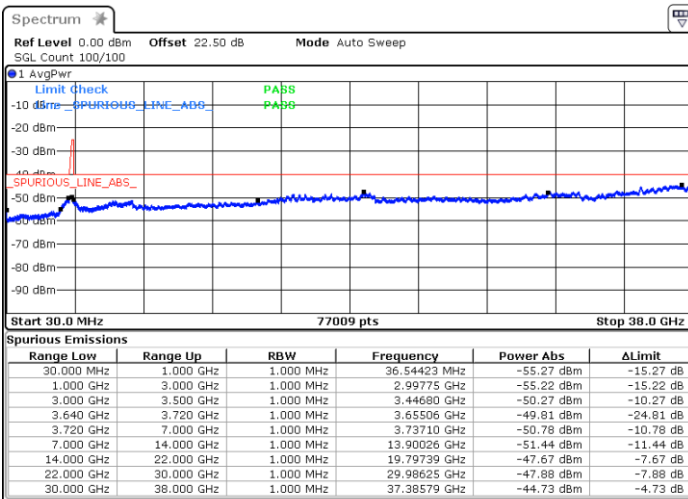

LTE Band 48C / 20MHz+15MHz

QPSK

Highest Channel / 1RB0 and 1RB74

Highest Channel / 1RB99 and 1RB0

Date: 2.SEP.2021 16:07:07

Date: 2.SEP.2021 16:23:53

Highest Channel / Full RB

N/A

Date: 25.AUG.2021 16:50:33

LTE Band 48C / 20MHz+20MHz

QPSK

Lowest Channel / 1RB0 and 1RB99

Lowest Channel / 1RB99 and 1RB0

Date: 25.AUG.2021 11:10:19

Date: 25.AUG.2021 11:13:20

Lowest Channel / Full RB

N/A

Date: 25.AUG.2021 10:49:01

LTE Band 48C / 20MHz+20MHz

QPSK

Middle Channel / 1RB0 and 1RB99

Middle Channel / 1RB99 and 1RB0

Date: 25.AUG.2021 11:43:21

Date: 25.AUG.2021 11:47:15

Middle Channel / Full RB

N/A

Date: 25.AUG.2021 11:25:10

LTE Band 48C / 20MHz+20MHz

QPSK

Highest Channel / 1RB0 and 1RB99

Highest Channel / 1RB99 and 1RB0

Date: 2.SEP.2021 16:44:53