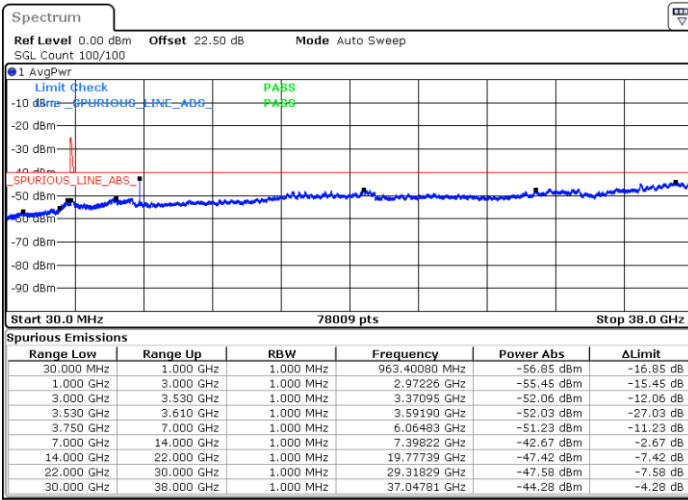

Date: 25.AUG.2021 18:00:17

LTE Band 48C / 20MHz+10MHz

16QAM

Middle Channel / 1RB0 and 1RB49

Middle Channel / 1RB99 and 1RB0

Date: 28.AUG.2021 19:12:26

Date: 28.AUG.2021 19:03:06

Middle Channel / Full RB

N/A

Date: 25.AUG.2021 18:55:17

LTE Band 48C / 20MHz+10MHz

16QAM

Highest Channel / 1RB0 and 1RB49

Highest Channel / 1RB99 and 1RB0

Date: 2.SEP.2021 15:24:53

Date: 2.SEP.2021 15:30:47

Highest Channel / Full RB

N/A

Date: 28.AUG.2021 19:37:42

LTE Band 48C / 20MHz+15MHz

16QAM

Lowest Channel / 1RB0 and 1RB74

Lowest Channel / 1RB99 and 1RB0

Date: 25.AUG.2021 15:40:55

Date: 25.AUG.2021 15:55:15

Lowest Channel / Full RB

N/A

Date: 25.AUG.2021 15:31:54

LTE Band 48C / 20MHz+15MHz

16QAM

Middle Channel / 1RB0 and 1RB74

Middle Channel / 1RB99 and 1RB0