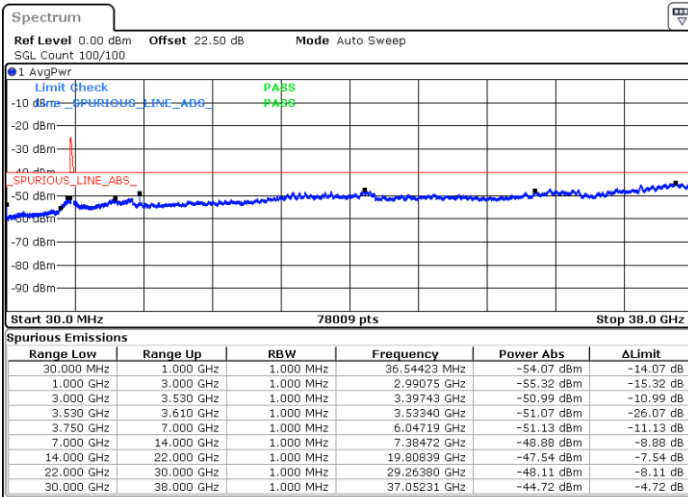

Lowest Channel / 1RB0 and 1RB74

Lowest Channel / 1RB99 and 1RB0

Date: 25.AUG.2021 15:44:11

Date: 25.AUG.2021 15:47:44

Lowest Channel / Full RB

N/A

Date: 25.AUG.2021 15:27:37

LTE Band 48C / 20MHz+15MHz

LTE Band 48C / 20MHz+15MHz

QPSK

Highest Channel / 1RB0 and 1RB74

Highest Channel / 1RB99 and 1RB0

Date: 2.SEP.2021 16:07:07

Date: 2.SEP.2021 16:23:53

Highest Channel / Full RB

N/A

Date: 25.AUG.2021 16:50:33

LTE Band 48C / 20MHz+20MHz

QPSK

Lowest Channel / 1RB0 and 1RB99

Lowest Channel / 1RB99 and 1RB0

Date: 25.AUG.2021 11:10:19

Date: 25.AUG.2021 11:13:20

Lowest Channel / Full RB

N/A

Date: 25.AUG.2021 10:49:01

LTE Band 48C / 20MHz+20MHz

QPSK

Middle Channel / 1RB0 and 1RB99

Middle Channel / 1RB99 and 1RB0

Date: 25.AUG.2021 11:43:21

Date: 25.AUG.2021 11:47:15