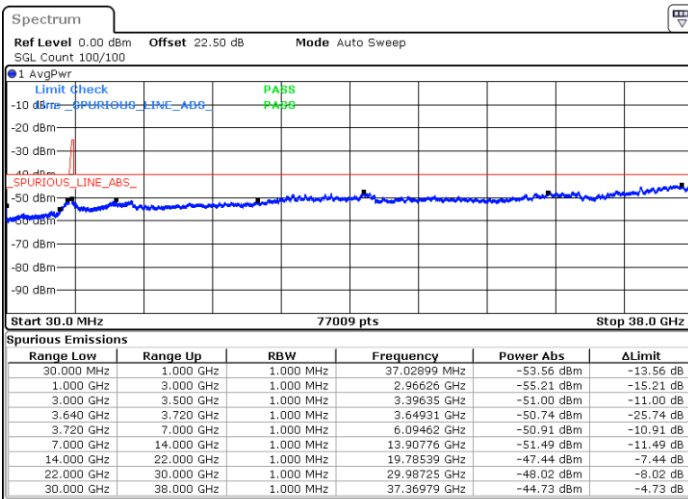

Date: 28.AUG.2021 11:21:07

Date: 28.AUG.2021 11:25:17

Lowest Channel / Full RB

N/A

Date: 28.AUG.2021 11:17:31

LTE Band 48C / 5MHz+20MHz

16QAM

Middle Channel / 1RB0 and 1RB99

Middle Channel / 1RB24 and 1RB0

Date: 28.AUG.2021 11:21:07

Date: 28.AUG.2021 11:25:17

Middle Channel / Full RB

N/A

Date: 28.AUG.2021 11:17:31

LTE Band 48C / 5MHz+20MHz

16QAM

Highest Channel / 1RB0 and 1RB99

Highest Channel / 1RB24 and 1RB0

Date: 28.AUG.2021 11:56:55

Date: 28.AUG.2021 12:06:52

Highest Channel / Full RB

N/A

Date: 28.AUG.2021 11:47:25

LTE Band 48C / 10MHz+20MHz