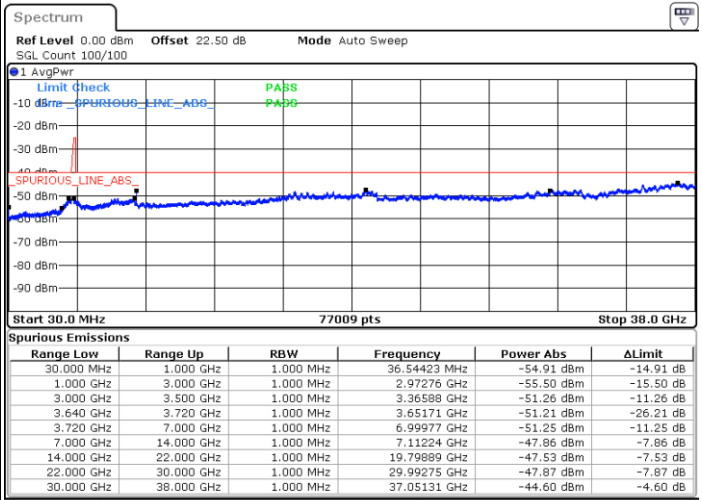

Date: 2.SEP.2021 16:55:53

Highest Channel / Full RB

N/A

Date: 25.AUG.2021 12:07:34

LTE Band 48C / 5MHz+20MHz

16QAM

Lowest Channel / 1RB0 and 1RB99

Lowest Channel / 1RB24 and 1RB0

Date: 28.AUG.2021 11:21:07

Date: 28.AUG.2021 11:25:17

Lowest Channel / Full RB

N/A

Date: 28.AUG.2021 11:17:31

LTE Band 48C / 5MHz+20MHz

16QAM

Middle Channel / 1RB0 and 1RB99

Middle Channel / 1RB24 and 1RB0

Date: 28.AUG.2021 11:21:07

Date: 28.AUG.2021 11:25:17

Middle Channel / Full RB

N/A

Date: 28.AUG.2021 11:17:31

LTE Band 48C / 5MHz+20MHz

16QAM

Highest Channel / 1RB0 and 1RB99

Highest Channel / 1RB24 and 1RB0

Date: 28.AUG.2021 11:56:55

Date: 28.AUG.2021 12:06:52

Highest Channel / Full RB

N/A

Date: 28.AUG.2021 11:47:25

LTE Band 48C / 10MHz+20MHz