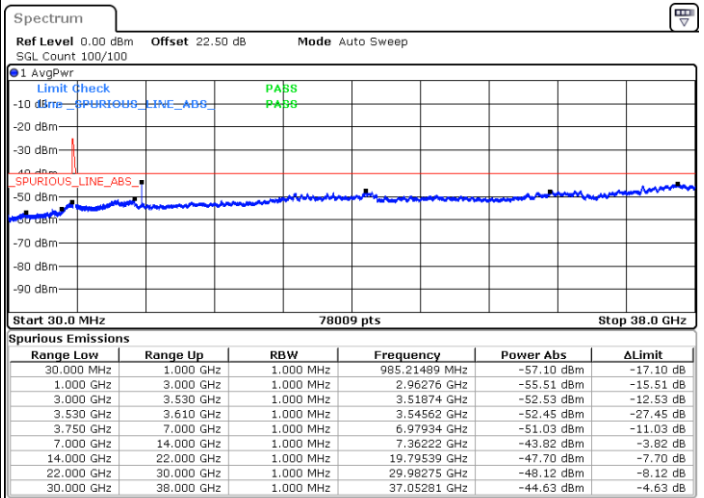

Middle Channel / 1RB24 and 1RB0

Date: 28.AUG.2021 11:21:07

Date: 28.AUG.2021 11:25:17

Middle Channel / Full RB

N/A

Date: 28.AUG.2021 11:17:31

LTE Band 48C / 5MHz+20MHz

16QAM

Highest Channel / 1RB0 and 1RB99

Highest Channel / 1RB24 and 1RB0

Date: 28.AUG.2021 11:56:55

Date: 28.AUG.2021 12:06:52

Highest Channel / Full RB

N/A

Date: 28.AUG.2021 11:47:25

LTE Band 48C / 10MHz+20MHz

16QAM

Lowest Channel / 1RB0 and 1RB99

Lowest Channel / 1RB49 and 1RB0

Date: 2.SEP.2021 10:25:12

Date: 2.SEP.2021 10:36:10

Lowest Channel / Full RB

N/A

Date: 28.AUG.2021 13:02:32