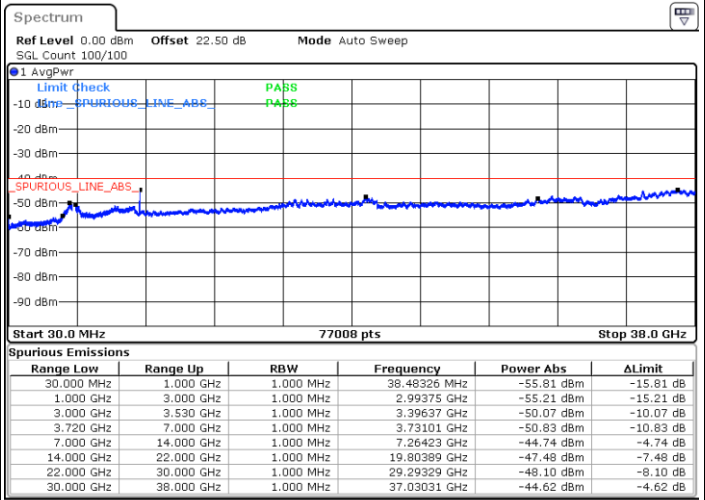

LTE Band 48C / 20MHz+5MHz

QPSK

Lowest Channel / 1RB0 and 1RB24

Lowest Channel / 1RB99 and 1RB0

Date: 28.AUG.2021 14:38:06

Date: 28.AUG.2021 14:43:04

Lowest Channel / Full RB

N/A

Date: 28.AUG.2021 14:07:50

LTE Band 48C / 20MHz+5MHz

QPSK

Middle Channel / 1RB0 and 1RB24

Middle Channel / 1RB99 and 1RB0

Date: 28.AUG.2021 15:20:18

Date: 28.AUG.2021 15:15:36

Middle Channel / Full RB

N/A

Date: 28.AUG.2021 15:43:17

LTE Band 48C / 20MHz+5MHz

QPSK

Highest Channel / 1RB0 and 1RB24

Highest Channel / 1RB99 and 1RB0

Date: 2.SEP.2021 12:51:28

Date: 2.SEP.2021 12:58:34

Highest Channel / Full RB

N/A

Date: 28.AUG.2021 15:46:52

LTE Band 48C / 20MHz+10MHz

QPSK

Lowest Channel / 1RB0 and 1RB49

Lowest Channel / 1RB99 and 1RB0

Date: 25.AUG.2021 18:10:28