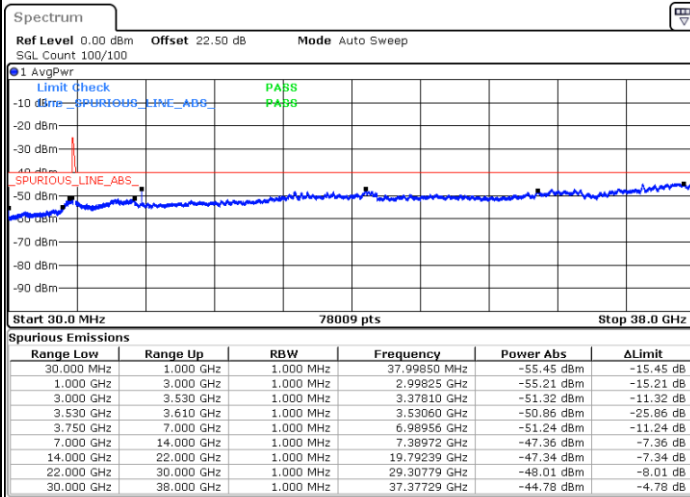

Date: 28.AUG.2021 19:09:54

Date: 28.AUG.2021 19:06:39

Middle Channel / Full RB

N/A

Date: 25.AUG.2021 18:52:19

LTE Band 48C / 20MHz+10MHz

QPSK

Highest Channel / 1RB0 and 1RB49

Highest Channel / 1RB99 and 1RB0

Date: 2.SEP.2021 15:16:50

Date: 2.SEP.2021 15:32:57

Highest Channel / Full RB

N/A

Date: 28.AUG.2021 19:41:41

LTE Band 48C / 20MHz+15MHz

QPSK

Lowest Channel / 1RB0 and 1RB74

Lowest Channel / 1RB99 and 1RB0

Date: 25.AUG.2021 15:44:11

Date: 25.AUG.2021 15:47:44

Lowest Channel / Full RB

N/A

Date: 25.AUG.2021 15:27:37

LTE Band 48C / 20MHz+15MHz