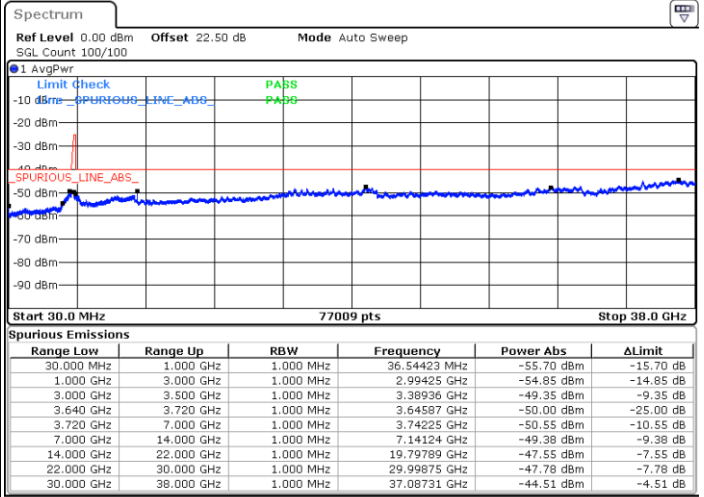

N/A

Date: 25.AUG.2021 18:55:17

LTE Band 48C / 20MHz+10MHz

16QAM

Highest Channel / 1RB0 and 1RB49

Highest Channel / 1RB99 and 1RB0

Date: 2.SEP.2021 15:24:53

Date: 2.SEP.2021 15:30:47

Highest Channel / Full RB

N/A

Date: 28.AUG.2021 19:37:42

LTE Band 48C / 20MHz+15MHz

16QAM

Lowest Channel / 1RB0 and 1RB74

Lowest Channel / 1RB99 and 1RB0

Date: 25.AUG.2021 15:40:55

Date: 25.AUG.2021 15:55:15

Lowest Channel / Full RB

N/A

Date: 25.AUG.2021 15:31:54

LTE Band 48C / 20MHz+15MHz

16QAM

Middle Channel / 1RB0 and 1RB74

Middle Channel / 1RB99 and 1RB0