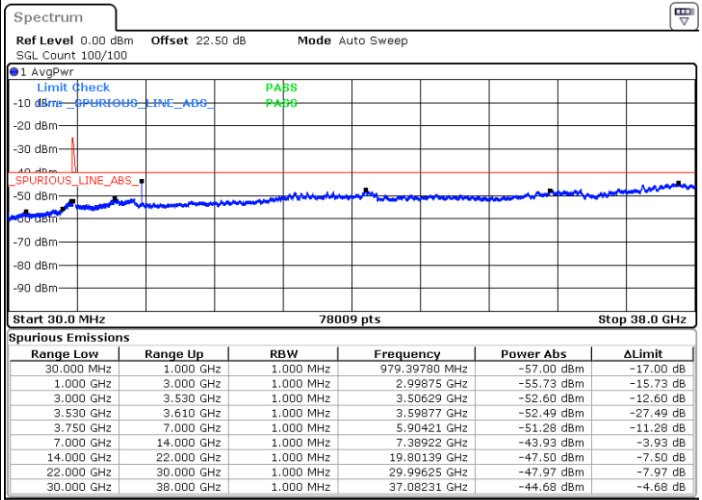

N/A

Date: 28.AUG.2021 15:43:17

LTE Band 48C / 20MHz+5MHz

QPSK

Highest Channel / 1RB0 and 1RB24

Highest Channel / 1RB99 and 1RB0

Date: 2.SEP.2021 12:51:28

Date: 2.SEP.2021 12:58:34

Highest Channel / Full RB

N/A

Date: 28.AUG.2021 15:46:52

LTE Band 48C / 20MHz+10MHz

QPSK

Lowest Channel / 1RB0 and 1RB49

Lowest Channel / 1RB99 and 1RB0

Date: 25.AUG.2021 18:10:28

Date: 25.AUG.2021 18:24:34

Lowest Channel / Full RB

N/A

Date: 25.AUG.2021 17:57:30

LTE Band 48C / 20MHz+10MHz

QPSK

Middle Channel / 1RB0 and 1RB49

Middle Channel / 1RB99 and 1RB0