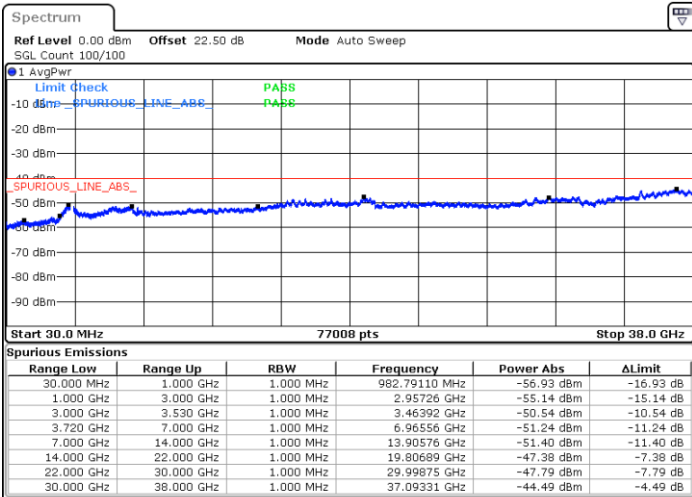

Lowest Channel / Full RB

N/A

Date: 28.AUG.2021 18:21:44

LTE Band 48C / 15MHz+20MHz

16QAM

Middle Channel / 1RB0 and 1RB9

Middle Channel / 1RB74 and 1RB0

Date: 29.AUG.2021 22:44:01

Date: 29.AUG.2021 23:00:48

Middle Channel / Full RB

N/A

Date: 29.AUG.2021 22:32:04

LTE Band 48C / 15MHz+20MHz

16QAM

Highest Channel / 1RB0 and 1RB99

Highest Channel / 1RB74 and 1RB0

Date: 29.AUG.2021 23:34:59

Date: 29.AUG.2021 23:20:09

Highest Channel / Full RB

N/A

Date: 29.AUG.2021 23:45:25

LTE Band 48C / 20MHz+5MHz

16QAM

Lowest Channel / 1RB0 and 1RB24

Lowest Channel / 1RB99 and 1RB0

Date: 28.AUG.2021 14:28:34

Date: 28.AUG.2021 14:53:57

Lowest Channel / Full RB

N/A

Date: 28.AUG.2021 14:11:09

LTE Band 48C / 20MHz+5MHz

16QAM