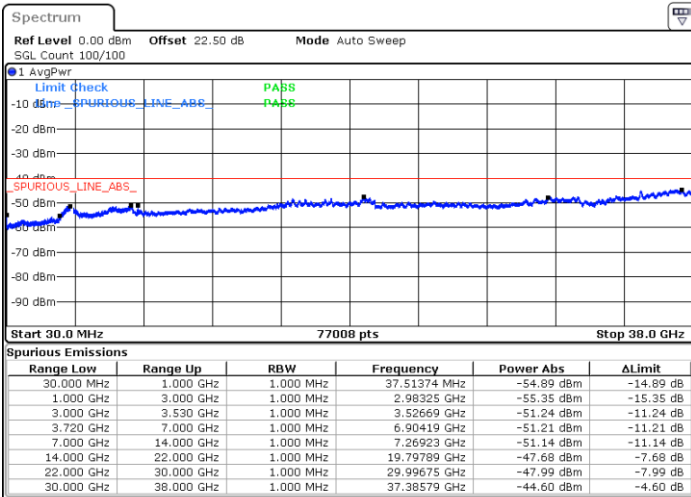

LTE Band 48C / 20MHz+10MHz

16QAM

Lowest Channel / 1RB0 and 1RB49

Lowest Channel / 1RB99 and 1RB0

Date: 25.AUG.2021 18:17:36

Date: 25.AUG.2021 18:28:28

Lowest Channel / Full RB

N/A

Date: 25.AUG.2021 18:00:17

LTE Band 48C / 20MHz+10MHz

16QAM

Middle Channel / 1RB0 and 1RB49

Middle Channel / 1RB99 and 1RB0

Date: 28.AUG.2021 19:12:26

Date: 28.AUG.2021 19:03:06

Middle Channel / Full RB

N/A

Date: 25.AUG.2021 18:55:17

LTE Band 48C / 20MHz+10MHz

16QAM

Highest Channel / 1RB0 and 1RB49

Highest Channel / 1RB99 and 1RB0

Date: 2.SEP.2021 15:24:53

Date: 2.SEP.2021 15:30:47

Highest Channel / Full RB

N/A

Date: 28.AUG.2021 19:37:42

LTE Band 48C / 20MHz+15MHz

16QAM

Lowest Channel / 1RB0 and 1RB74

Lowest Channel / 1RB99 and 1RB0

Date: 25.AUG.2021 15:40:55