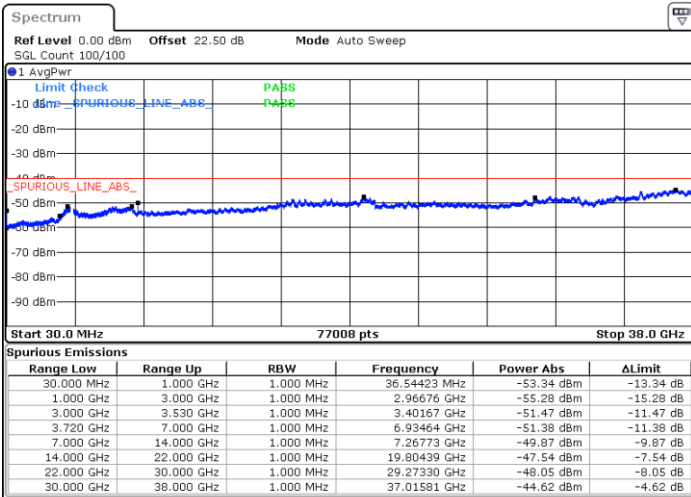

LTE Band 48C / 20MHz+5MHz

QPSK

Lowest Channel / 1RB0 and 1RB24

Lowest Channel / 1RB99 and 1RB0

Date: 28.AUG.2021 14:38:06

Date: 28.AUG.2021 14:43:04

Lowest Channel / Full RB

N/A

Date: 28.AUG.2021 14:07:50

LTE Band 48C / 20MHz+5MHz

QPSK

Middle Channel / 1RB0 and 1RB24

Middle Channel / 1RB99 and 1RB0

Date: 28.AUG.2021 15:20:18

Date: 28.AUG.2021 15:15:36

Middle Channel / Full RB

N/A

Date: 28.AUG.2021 15:43:17

LTE Band 48C / 20MHz+5MHz

QPSK

Highest Channel / 1RB0 and 1RB24

Highest Channel / 1RB99 and 1RB0

Date: 2.SEP.2021 12:51:28

Date: 2.SEP.2021 12:58:34

Highest Channel / Full RB

N/A

Date: 28.AUG.2021 15:46:52

LTE Band 48C / 20MHz+10MHz

QPSK

Lowest Channel / 1RB0 and 1RB49

Lowest Channel / 1RB99 and 1RB0

Date: 25.AUG.2021 18:10:28