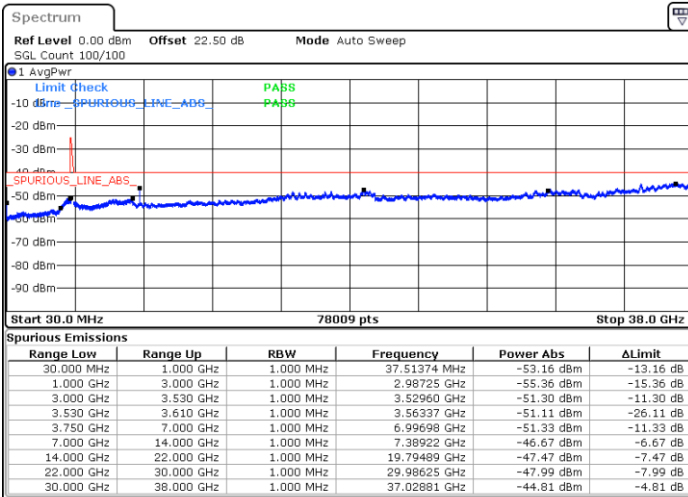

LTE Band 48C / 20MHz+10MHz

16QAM

Lowest Channel / 1RB0 and 1RB49

Lowest Channel / 1RB99 and 1RB0

Date: 25.AUG.2021 18:17:36

Date: 25.AUG.2021 18:28:28

Lowest Channel / Full RB

N/A

Date: 25.AUG.2021 18:00:17

LTE Band 48C / 20MHz+10MHz

16QAM

Middle Channel / 1RB0 and 1RB49

Middle Channel / 1RB99 and 1RB0

Date: 28.AUG.2021 19:12:26

Date: 28.AUG.2021 19:03:06

Middle Channel / Full RB

N/A

Date: 25.AUG.2021 18:55:17

LTE Band 48C / 20MHz+10MHz

16QAM

Highest Channel / 1RB0 and 1RB49

Highest Channel / 1RB99 and 1RB0

Date: 2.SEP.2021 15:24:53

Date: 2.SEP.2021 15:30:47

Highest Channel / Full RB

N/A

Date: 28.AUG.2021 19:37:42

LTE Band 48C / 20MHz+15MHz

16QAM

Lowest Channel / 1RB0 and 1RB74

Lowest Channel / 1RB99 and 1RB0

Date: 25.AUG.2021 15:40:55