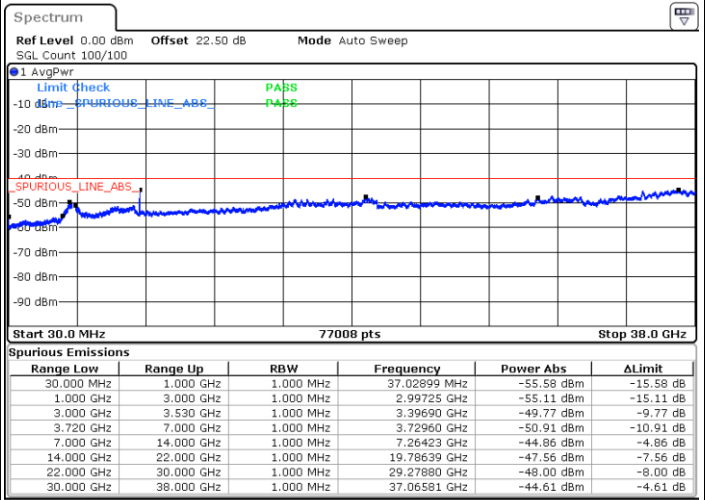

Date: 29.AUG.2021 23:00:48

Middle Channel / Full RB

N/A

Date: 29.AUG.2021 22:32:04

LTE Band 48C / 15MHz+20MHz

16QAM

Highest Channel / 1RB0 and 1RB99

Highest Channel / 1RB74 and 1RB0

Date: 29.AUG.2021 23:34:59

Date: 29.AUG.2021 23:20:09

Highest Channel / Full RB

N/A

Date: 29.AUG.2021 23:45:25

LTE Band 48C / 20MHz+5MHz

16QAM

Lowest Channel / 1RB0 and 1RB24

Lowest Channel / 1RB99 and 1RB0

Date: 28.AUG.2021 14:28:34

Date: 28.AUG.2021 14:53:57

Lowest Channel / Full RB

N/A

Date: 28.AUG.2021 14:11:09

LTE Band 48C / 20MHz+5MHz

16QAM

Middle Channel / 1RB0 and 1RB24

Middle Channel / 1RB99 and 1RB0

Date: 28.AUG.2021 15:24:45

Date: 28.AUG.2021 15:10:03

Middle Channel / Full RB

N/A

Date: 28.AUG.2021 15:36:03

LTE Band 48C / 20MHz+5MHz