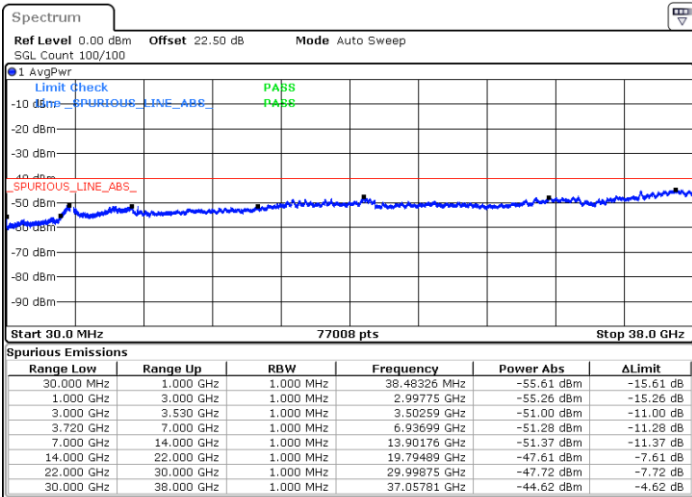

Middle Channel / Full RB

N/A

Date: 25.AUG.2021 16:10:09