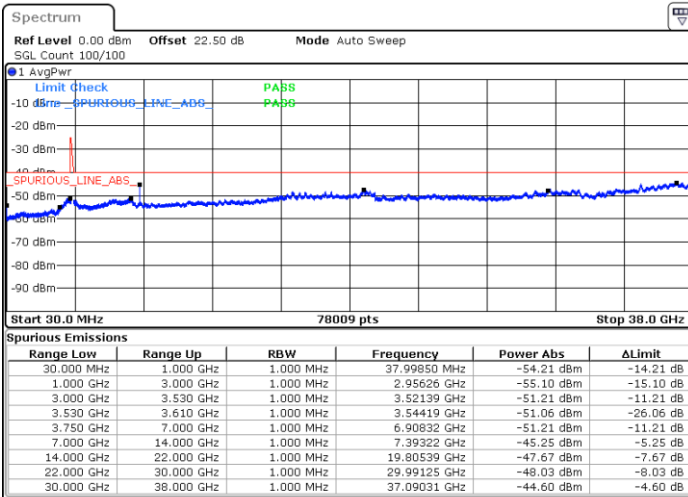

Date: 28.AUG.2021 14:07:50

LTE Band 48C / 20MHz+5MHz

QPSK

Middle Channel / 1RB0 and 1RB24

Middle Channel / 1RB99 and 1RB0

Date: 28.AUG.2021 15:20:18

Date: 28.AUG.2021 15:15:36

Middle Channel / Full RB

N/A

Date: 28.AUG.2021 15:43:17

LTE Band 48C / 20MHz+5MHz

QPSK

Highest Channel / 1RB0 and 1RB24

Highest Channel / 1RB99 and 1RB0

Date: 2.SEP.2021 12:51:28

Date: 2.SEP.2021 12:58:34

Highest Channel / Full RB

N/A

Date: 28.AUG.2021 15:46:52

LTE Band 48C / 20MHz+10MHz

QPSK

Lowest Channel / 1RB0 and 1RB49

Lowest Channel / 1RB99 and 1RB0

Date: 25.AUG.2021 18:10:28

Date: 25.AUG.2021 18:24:34

Lowest Channel / Full RB

N/A

Date: 25.AUG.2021 17:57:30

LTE Band 48C / 20MHz+10MHz

QPSK

Middle Channel / 1RB0 and 1RB49

Middle Channel / 1RB99 and 1RB0