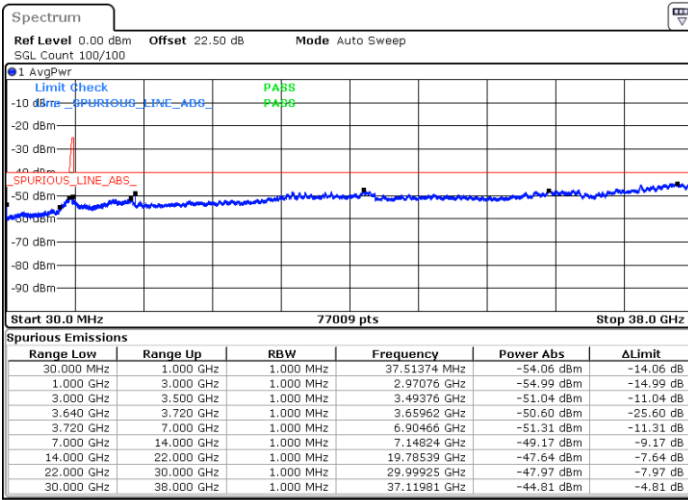

Date: 2.SEP.2021 16:55:53

Highest Channel / Full RB

N/A

Date: 25.AUG.2021 12:07:34

LTE Band 48C / 5MHz+20MHz

16QAM

Lowest Channel / 1RB0 and 1RB99

Lowest Channel / 1RB24 and 1RB0

Date: 28.AUG.2021 11:21:07

Date: 28.AUG.2021 11:25:17

Lowest Channel / Full RB

N/A

Date: 28.AUG.2021 11:17:31

LTE Band 48C / 5MHz+20MHz

16QAM

Middle Channel / 1RB0 and 1RB99

Middle Channel / 1RB24 and 1RB0

Date: 28.AUG.2021 11:21:07

Date: 28.AUG.2021 11:25:17

Middle Channel / Full RB

N/A

Date: 28.AUG.2021 11:17:31

LTE Band 48C / 5MHz+20MHz

16QAM

Highest Channel / 1RB0 and 1RB99

Highest Channel / 1RB24 and 1RB0

Date: 28.AUG.2021 11:56:55

Date: 28.AUG.2021 12:06:52

Highest Channel / Full RB

N/A

Date: 28.AUG.2021 11:47:25

LTE Band 48C / 10MHz+20MHz