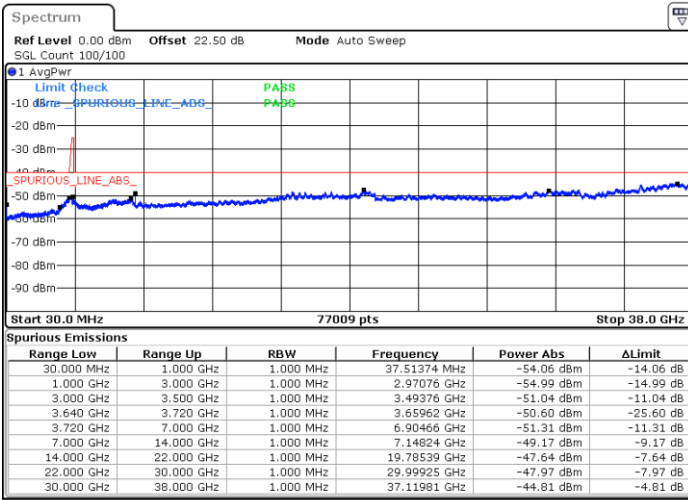

Middle Channel / Full RB

N/A

Date: 25.AUG.2021 11:25:10

LTE Band 48C / 20MHz+20MHz

QPSK

Highest Channel / 1RB0 and 1RB99

Highest Channel / 1RB99 and 1RB0

Date: 2.SEP.2021 16:44:53

Date: 2.SEP.2021 16:55:53

Highest Channel / Full RB

N/A

Date: 25.AUG.2021 12:07:34

LTE Band 48C / 5MHz+20MHz

16QAM

Lowest Channel / 1RB0 and 1RB99

Lowest Channel / 1RB24 and 1RB0

Date: 28.AUG.2021 11:21:07

Date: 28.AUG.2021 11:25:17

Lowest Channel / Full RB

N/A

Date: 28.AUG.2021 11:17:31

LTE Band 48C / 5MHz+20MHz

16QAM

Middle Channel / 1RB0 and 1RB99