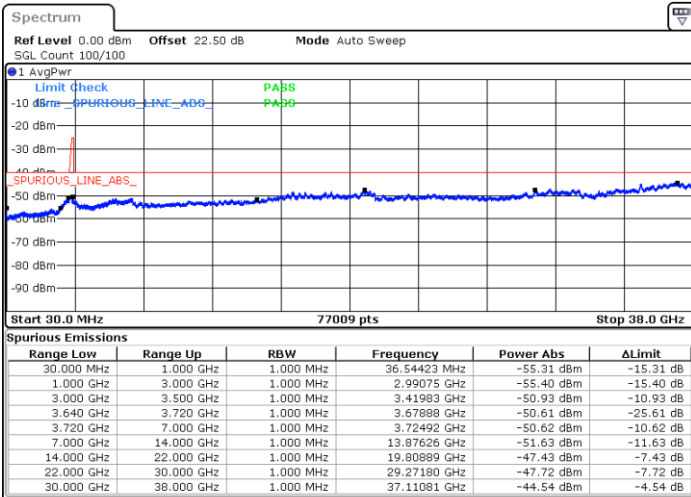

Highest Channel / 1RB0 and 1RB99

Highest Channel / 1RB24 and 1RB0

Date: 28.AUG.2021 11:56:55

Date: 28.AUG.2021 12:06:52

Highest Channel / Full RB

N/A

Date: 28.AUG.2021 11:47:25

LTE Band 48C / 10MHz+20MHz

16QAM

Lowest Channel / 1RB0 and 1RB99

Lowest Channel / 1RB49 and 1RB0

Date: 2.SEP.2021 10:25:12

Date: 2.SEP.2021 10:36:10

Lowest Channel / Full RB

N/A

Date: 28.AUG.2021 13:02:32

LTE Band 48C / 10MHz+20MHz

16QAM

Middle Channel / 1RB0 and 1RB99

Middle Channel / 1RB49 and 1RB0

Date: 28.AUG.2021 17:27:05

Date: 28.AUG.2021 17:35:32

Middle Channel / Full RB

N/A

Date: 28.AUG.2021 17:18:34

LTE Band 48C / 10MHz+20MHz

16QAM

Highest Channel / 1RB0 and 1RB99

Highest Channel / 1RB49 and 1RB0

Date: 28.AUG.2021 18:00:37

Date: 28.AUG.2021 17:48:57

Highest Channel / Full RB