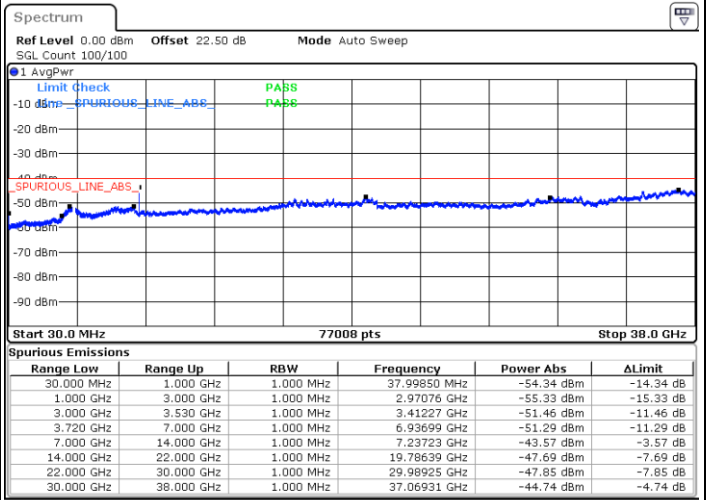

Date: 2.SEP.2021 16:55:53

Highest Channel / Full RB

N/A

Date: 25.AUG.2021 12:07:34

LTE Band 48C / 5MHz+20MHz

16QAM

Lowest Channel / 1RB0 and 1RB99

Lowest Channel / 1RB24 and 1RB0

Date: 28.AUG.2021 11:21:07

Date: 28.AUG.2021 11:25:17

Lowest Channel / Full RB

N/A

Date: 28.AUG.2021 11:17:31

LTE Band 48C / 5MHz+20MHz

16QAM

Middle Channel / 1RB0 and 1RB99

Middle Channel / 1RB24 and 1RB0

Date: 28.AUG.2021 11:21:07

Date: 28.AUG.2021 11:25:17

Middle Channel / Full RB

N/A

Date: 28.AUG.2021 11:17:31

LTE Band 48C / 5MHz+20MHz

16QAM

Highest Channel / 1RB0 and 1RB99

Highest Channel / 1RB24 and 1RB0

Date: 28.AUG.2021 11:56:55

Date: 28.AUG.2021 12:06:52

Highest Channel / Full RB

N/A

Date: 28.AUG.2021 11:47:25

LTE Band 48C / 10MHz+20MHz