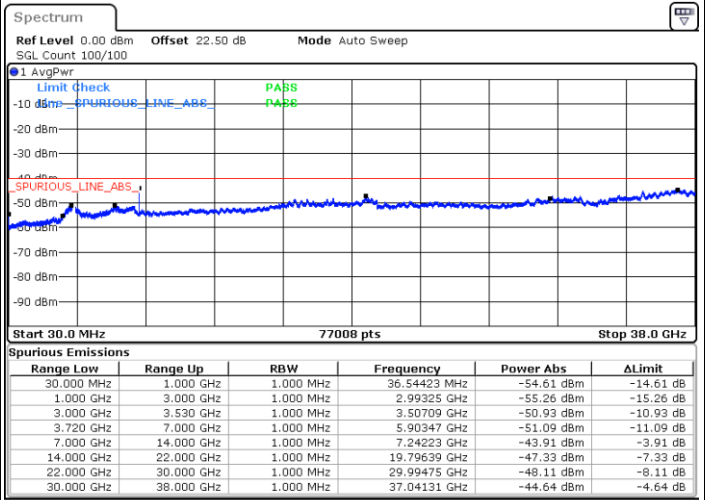

LTE Band 48C / 10MHz+20MHz

16QAM

Middle Channel / 1RB0 and 1RB99

Middle Channel / 1RB49 and 1RB0

Date: 28.AUG.2021 17:27:05

Date: 28.AUG.2021 17:35:32

Middle Channel / Full RB

N/A

Date: 28.AUG.2021 17:18:34

LTE Band 48C / 10MHz+20MHz

16QAM

Highest Channel / 1RB0 and 1RB99

Highest Channel / 1RB49 and 1RB0

Date: 28.AUG.2021 18:00:37

Date: 28.AUG.2021 17:48:57

Highest Channel / Full RB

N/A

Date: 28.AUG.2021 18:11:22

LTE Band 48C / 15MHz+20MHz

16QAM

Lowest Channel / 1RB0 and 1RB99

Lowest Channel / 1RB74 and 1RB0

Date: 2.SEP.2021 11:23:35

Date: 2.SEP.2021 11:13:02

Lowest Channel / Full RB

N/A

Date: 28.AUG.2021 18:21:44

LTE Band 48C / 15MHz+20MHz

16QAM

Middle Channel / 1RB0 and 1RB9

Middle Channel / 1RB74 and 1RB0

Date: 29.AUG.2021 22:44:01