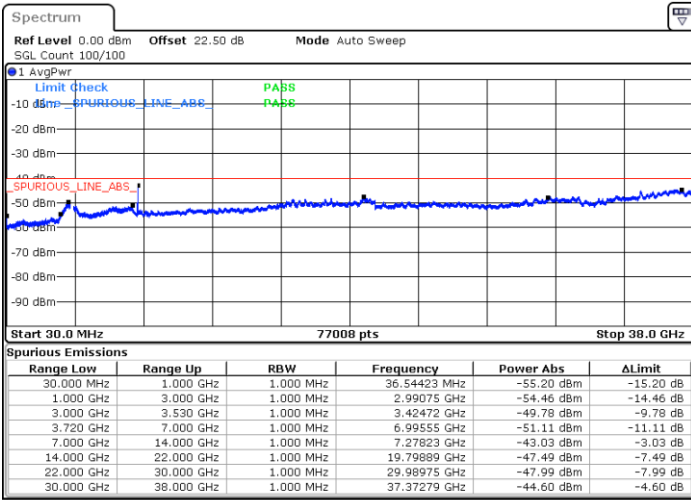

Highest Channel / Full RB

N/A

Date: 28.AUG.2021 15:46:52

LTE Band 48C / 20MHz+10MHz

QPSK

Lowest Channel / 1RB0 and 1RB49

Lowest Channel / 1RB99 and 1RB0

Date: 25.AUG.2021 18:10:28

Date: 25.AUG.2021 18:24:34

Lowest Channel / Full RB

N/A

Date: 25.AUG.2021 17:57:30

LTE Band 48C / 20MHz+10MHz

QPSK

Middle Channel / 1RB0 and 1RB49

Middle Channel / 1RB99 and 1RB0

Date: 28.AUG.2021 19:09:54

Date: 28.AUG.2021 19:06:39

Middle Channel / Full RB

N/A

Date: 25.AUG.2021 18:52:19

LTE Band 48C / 20MHz+10MHz

QPSK

Highest Channel / 1RB0 and 1RB49

Highest Channel / 1RB99 and 1RB0

Date: 2.SEP.2021 15:16:50

Date: 2.SEP.2021 15:32:57

Highest Channel / Full RB

N/A

Date: 28.AUG.2021 19:41:41

LTE Band 48C / 20MHz+15MHz

QPSK