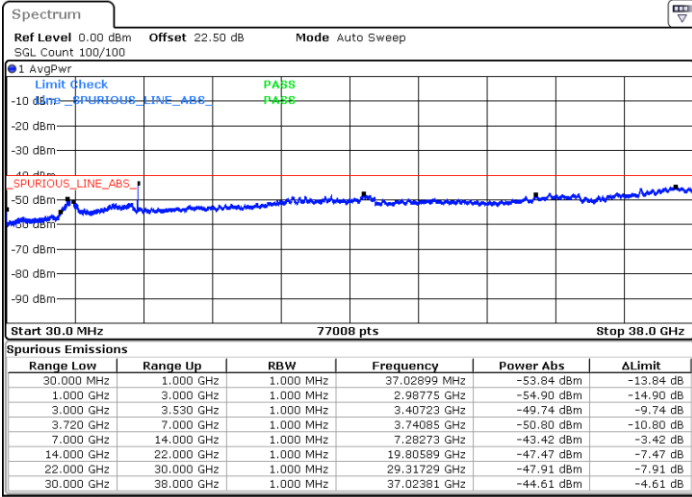

N/A

Date: 25.AUG.2021 18:55:17

LTE Band 48C / 20MHz+10MHz

16QAM

Highest Channel / 1RB0 and 1RB49

Highest Channel / 1RB99 and 1RB0

Date: 2.SEP.2021 15:24:53

Date: 2.SEP.2021 15:30:47

Highest Channel / Full RB

N/A

Date: 28.AUG.2021 19:37:42

LTE Band 48C / 20MHz+15MHz

16QAM

Lowest Channel / 1RB0 and 1RB74

Lowest Channel / 1RB99 and 1RB0

Date: 25.AUG.2021 15:40:55

Date: 25.AUG.2021 15:55:15

Lowest Channel / Full RB

N/A

Date: 25.AUG.2021 15:31:54

LTE Band 48C / 20MHz+15MHz

16QAM

Middle Channel / 1RB0 and 1RB74

Middle Channel / 1RB99 and 1RB0