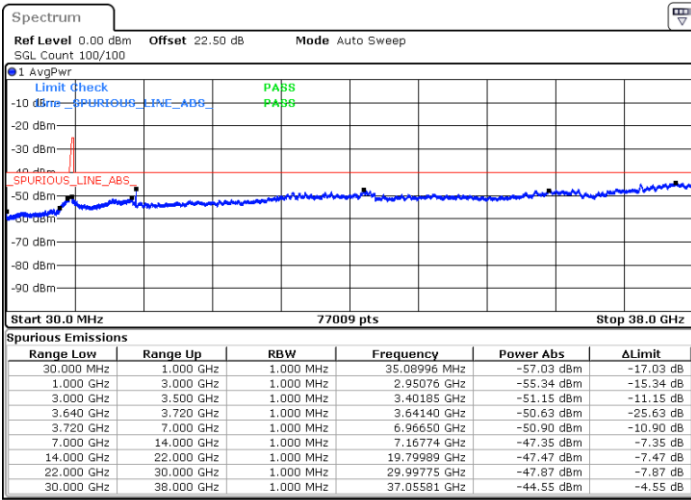

N/A

Date: 28.AUG.2021 18:11:22

LTE Band 48C / 15MHz+20MHz

16QAM

Lowest Channel / 1RB0 and 1RB99

Lowest Channel / 1RB74 and 1RB0

Date: 2.SEP.2021 11:23:35

Date: 2.SEP.2021 11:13:02

Lowest Channel / Full RB

N/A

Date: 28.AUG.2021 18:21:44

LTE Band 48C / 15MHz+20MHz

16QAM

Middle Channel / 1RB0 and 1RB9

Middle Channel / 1RB74 and 1RB0

Date: 29.AUG.2021 22:44:01

Date: 29.AUG.2021 23:00:48

Middle Channel / Full RB

N/A

Date: 29.AUG.2021 22:32:04

LTE Band 48C / 15MHz+20MHz

16QAM

Highest Channel / 1RB0 and 1RB99

Highest Channel / 1RB74 and 1RB0

Date: 29.AUG.2021 23:34:59

Date: 29.AUG.2021 23:20:09

Highest Channel / Full RB

N/A

Date: 29.AUG.2021 23:45:25

LTE Band 48C / 20MHz+5MHz

16QAM

Lowest Channel / 1RB0 and 1RB24