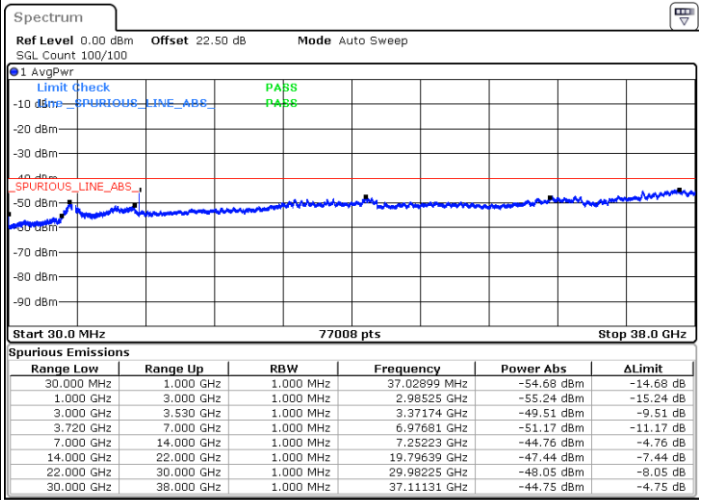

Date: 25.AUG.2021 16:50:33

LTE Band 48C / 20MHz+20MHz

QPSK

Lowest Channel / 1RB0 and 1RB99

Lowest Channel / 1RB99 and 1RB0

Date: 25.AUG.2021 11:10:19

Date: 25.AUG.2021 11:13:20

Lowest Channel / Full RB

N/A

Date: 25.AUG.2021 10:49:01

LTE Band 48C / 20MHz+20MHz

QPSK

Middle Channel / 1RB0 and 1RB99

Middle Channel / 1RB99 and 1RB0

Date: 25.AUG.2021 11:43:21

Date: 25.AUG.2021 11:47:15

Middle Channel / Full RB

N/A

Date: 25.AUG.2021 11:25:10

LTE Band 48C / 20MHz+20MHz

QPSK

Highest Channel / 1RB0 and 1RB99

Highest Channel / 1RB99 and 1RB0

Date: 2.SEP.2021 16:44:53

Date: 2.SEP.2021 16:55:53

Highest Channel / Full RB

N/A

Date: 25.AUG.2021 12:07:34

LTE Band 48C / 5MHz+20MHz

16QAM

Lowest Channel / 1RB0 and 1RB99

Lowest Channel / 1RB24 and 1RB0