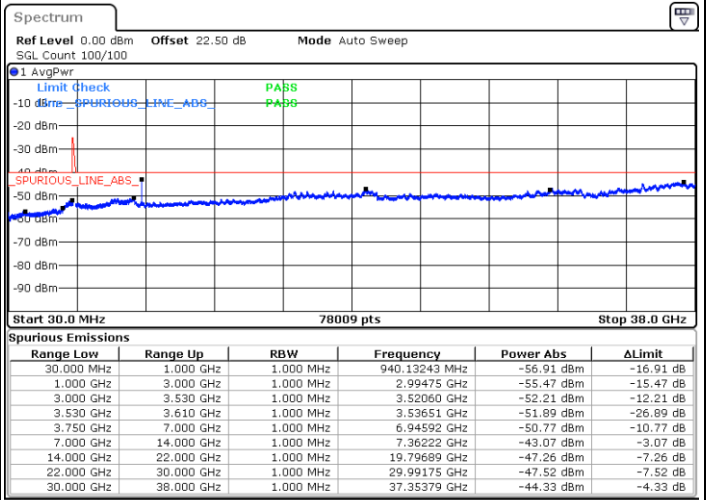

N/A

Date: 25.AUG.2021 10:49:01

LTE Band 48C / 20MHz+20MHz

QPSK

Middle Channel / 1RB0 and 1RB99

Middle Channel / 1RB99 and 1RB0

Date: 25.AUG.2021 11:43:21

Date: 25.AUG.2021 11:47:15

Middle Channel / Full RB

N/A

Date: 25.AUG.2021 11:25:10

LTE Band 48C / 20MHz+20MHz

QPSK

Highest Channel / 1RB0 and 1RB99

Highest Channel / 1RB99 and 1RB0

Date: 2.SEP.2021 16:44:53

Date: 2.SEP.2021 16:55:53

Highest Channel / Full RB

N/A

Date: 25.AUG.2021 12:07:34

LTE Band 48C / 5MHz+20MHz

16QAM

Lowest Channel / 1RB0 and 1RB99

Lowest Channel / 1RB24 and 1RB0