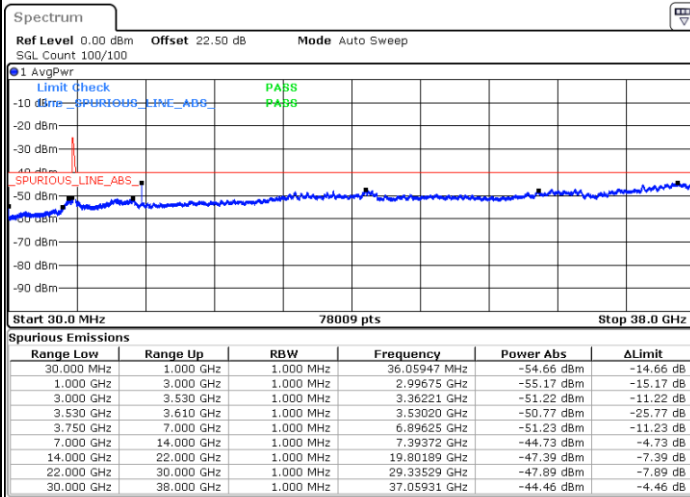

Lowest Channel / 1RB99 and 1RB0

Date: 28.AUG.2021 14:28:34

Date: 28.AUG.2021 14:53:57

Lowest Channel / Full RB

N/A

Date: 28.AUG.2021 14:11:09

LTE Band 48C / 20MHz+5MHz

16QAM

Middle Channel / 1RB0 and 1RB24

Middle Channel / 1RB99 and 1RB0

Date: 28.AUG.2021 15:24:45

Date: 28.AUG.2021 15:10:03

Middle Channel / Full RB

N/A

Date: 28.AUG.2021 15:36:03

LTE Band 48C / 20MHz+5MHz

16QAM

Highest Channel / 1RB0 and 1RB24

Highest Channel / 1RB99 and 1RB0

Date: 2.SEP.2021 12:52:44

Date: 2.SEP.2021 12:56:55

Highest Channel / Full RB

N/A

Date: 28.AUG.2021 15:50:50

LTE Band 48C / 20MHz+10MHz

16QAM

Lowest Channel / 1RB0 and 1RB49

Lowest Channel / 1RB99 and 1RB0

Date: 25.AUG.2021 18:17:36

Date: 25.AUG.2021 18:28:28

Lowest Channel / Full RB

N/A