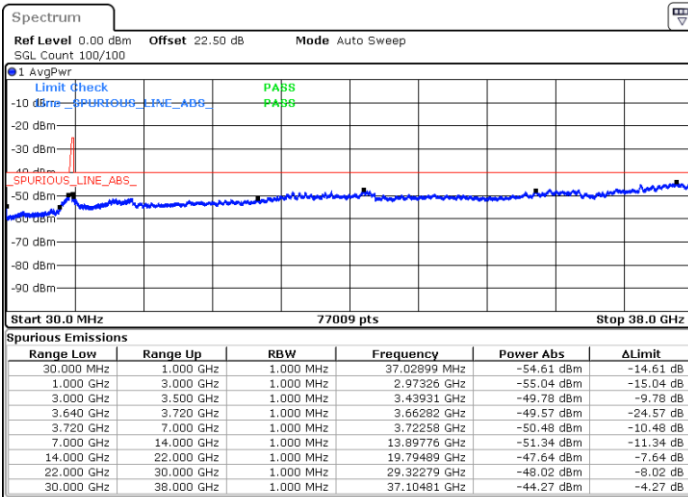

16QAM

Highest Channel / 1RB0 and 1RB24

Highest Channel / 1RB99 and 1RB0

Date: 2.SEP.2021 12:52:44

Date: 2.SEP.2021 12:56:55

Highest Channel / Full RB

N/A

Date: 28.AUG.2021 15:50:50

LTE Band 48C / 20MHz+10MHz

16QAM

Lowest Channel / 1RB0 and 1RB49

Lowest Channel / 1RB99 and 1RB0

Date: 25.AUG.2021 18:17:36

Date: 25.AUG.2021 18:28:28

Lowest Channel / Full RB

N/A

Date: 25.AUG.2021 18:00:17

LTE Band 48C / 20MHz+10MHz

16QAM

Middle Channel / 1RB0 and 1RB49

Middle Channel / 1RB99 and 1RB0

Date: 28.AUG.2021 19:12:26

Date: 28.AUG.2021 19:03:06

Middle Channel / Full RB

N/A

Date: 25.AUG.2021 18:55:17

LTE Band 48C / 20MHz+10MHz

16QAM

Highest Channel / 1RB0 and 1RB49

Highest Channel / 1RB99 and 1RB0

Date: 2.SEP.2021 15:24:53

Date: 2.SEP.2021 15:30:47