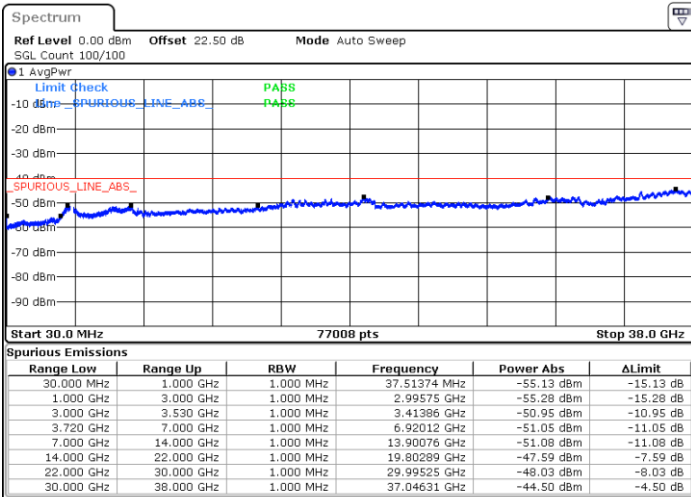

Lowest Channel / 1RB0 and 1RB74

Lowest Channel / 1RB99 and 1RB0

Date: 25.AUG.2021 15:44:11

Date: 25.AUG.2021 15:47:44

Lowest Channel / Full RB

N/A

Date: 25.AUG.2021 15:27:37

LTE Band 48C / 20MHz+15MHz

QPSK

Middle Channel / 1RB0 and 1RB74

Middle Channel / 1RB99 and 1RB0

Date: 25.AUG.2021 16:27:38

Date: 25.AUG.2021 16:31:07

Middle Channel / Full RB

N/A

Date: 25.AUG.2021 16:06:41

LTE Band 48C / 20MHz+15MHz

QPSK

Highest Channel / 1RB0 and 1RB74

Highest Channel / 1RB99 and 1RB0

Date: 2.SEP.2021 16:07:07

Date: 2.SEP.2021 16:23:53

Highest Channel / Full RB

N/A

Date: 25.AUG.2021 16:50:33

LTE Band 48C / 20MHz+20MHz

QPSK

Lowest Channel / 1RB0 and 1RB99

Lowest Channel / 1RB99 and 1RB0

Date: 25.AUG.2021 11:10:19

Date: 25.AUG.2021 11:13:20

Lowest Channel / Full RB