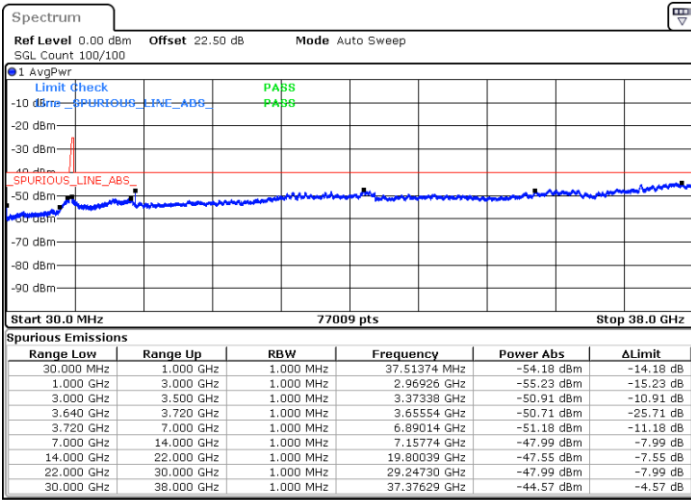

Highest Channel / 1RB0 and 1RB99

Highest Channel / 1RB24 and 1RB0

Date: 28.AUG.2021 11:56:55

Date: 28.AUG.2021 12:06:52

Highest Channel / Full RB

N/A

Date: 28.AUG.2021 11:47:25

LTE Band 48C / 10MHz+20MHz

16QAM

Lowest Channel / 1RB0 and 1RB99

Lowest Channel / 1RB49 and 1RB0

Date: 2.SEP.2021 10:25:12

Date: 2.SEP.2021 10:36:10

Lowest Channel / Full RB

N/A

Date: 28.AUG.2021 13:02:32

LTE Band 48C / 10MHz+20MHz

16QAM

Middle Channel / 1RB0 and 1RB99

Middle Channel / 1RB49 and 1RB0

Date: 28.AUG.2021 17:27:05

Date: 28.AUG.2021 17:35:32

Middle Channel / Full RB

N/A

Date: 28.AUG.2021 17:18:34

LTE Band 48C / 10MHz+20MHz

16QAM

Highest Channel / 1RB0 and 1RB99

Highest Channel / 1RB49 and 1RB0

Date: 28.AUG.2021 18:00:37

Date: 28.AUG.2021 17:48:57

Highest Channel / Full RB