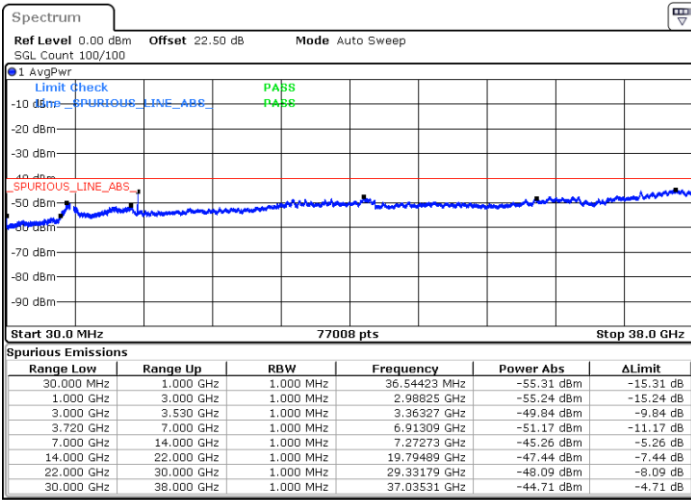

Date: 29.AUG.2021 23:00:48

Middle Channel / Full RB

N/A

Date: 29.AUG.2021 22:32:04

LTE Band 48C / 15MHz+20MHz

16QAM

Highest Channel / 1RB0 and 1RB99

Highest Channel / 1RB74 and 1RB0

Date: 29.AUG.2021 23:34:59

Date: 29.AUG.2021 23:20:09

Highest Channel / Full RB

N/A

Date: 29.AUG.2021 23:45:25

LTE Band 48C / 20MHz+5MHz

16QAM

Lowest Channel / 1RB0 and 1RB24

Lowest Channel / 1RB99 and 1RB0

Date: 28.AUG.2021 14:28:34

Date: 28.AUG.2021 14:53:57

Lowest Channel / Full RB

N/A

Date: 28.AUG.2021 14:11:09

LTE Band 48C / 20MHz+5MHz

16QAM

Middle Channel / 1RB0 and 1RB24

Middle Channel / 1RB99 and 1RB0

Date: 28.AUG.2021 15:24:45

Date: 28.AUG.2021 15:10:03

Middle Channel / Full RB

N/A

Date: 28.AUG.2021 15:36:03

LTE Band 48C / 20MHz+5MHz