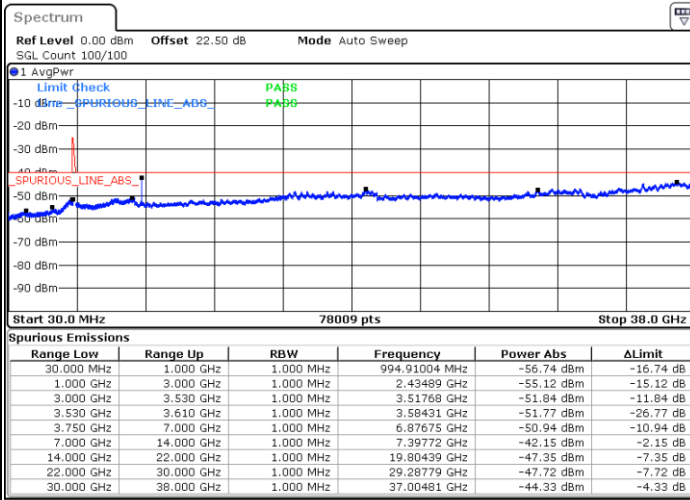

Date: 25.AUG.2021 18:24:34

Lowest Channel / Full RB

N/A

Date: 25.AUG.2021 17:57:30

LTE Band 48C / 20MHz+10MHz

QPSK

Middle Channel / 1RB0 and 1RB49

Middle Channel / 1RB99 and 1RB0

Date: 28.AUG.2021 19:09:54

Date: 28.AUG.2021 19:06:39

Middle Channel / Full RB

N/A

Date: 25.AUG.2021 18:52:19

LTE Band 48C / 20MHz+10MHz

QPSK

Highest Channel / 1RB0 and 1RB49

Highest Channel / 1RB99 and 1RB0

Date: 2.SEP.2021 15:16:50

Date: 2.SEP.2021 15:32:57

Highest Channel / Full RB

N/A

Date: 28.AUG.2021 19:41:41

LTE Band 48C / 20MHz+15MHz

QPSK

Lowest Channel / 1RB0 and 1RB74

Lowest Channel / 1RB99 and 1RB0

Date: 25.AUG.2021 15:44:11

Date: 25.AUG.2021 15:47:44

Lowest Channel / Full RB

N/A

Date: 25.AUG.2021 15:27:37

LTE Band 48C / 20MHz+15MHz