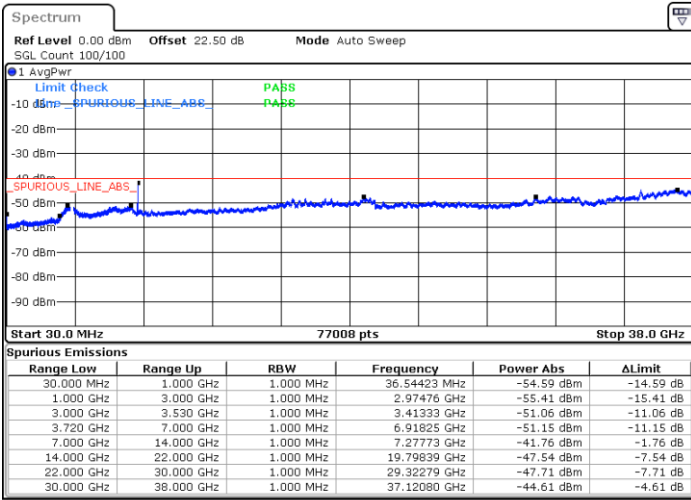

LTE Band 48C / 10MHz+20MHz

16QAM

Middle Channel / 1RB0 and 1RB99

Middle Channel / 1RB49 and 1RB0

Date: 28.AUG.2021 17:27:05

Date: 28.AUG.2021 17:35:32

Middle Channel / Full RB

N/A

Date: 28.AUG.2021 17:18:34

LTE Band 48C / 10MHz+20MHz

16QAM

Highest Channel / 1RB0 and 1RB99

Highest Channel / 1RB49 and 1RB0

Date: 28.AUG.2021 18:00:37

Date: 28.AUG.2021 17:48:57

Highest Channel / Full RB

N/A

Date: 28.AUG.2021 18:11:22

LTE Band 48C / 15MHz+20MHz

16QAM

Lowest Channel / 1RB0 and 1RB99

Lowest Channel / 1RB74 and 1RB0

Date: 2.SEP.2021 11:23:35

Date: 2.SEP.2021 11:13:02

Lowest Channel / Full RB

N/A

Date: 28.AUG.2021 18:21:44

LTE Band 48C / 15MHz+20MHz

16QAM

Middle Channel / 1RB0 and 1RB9

Middle Channel / 1RB74 and 1RB0

Date: 29.AUG.2021 22:44:01