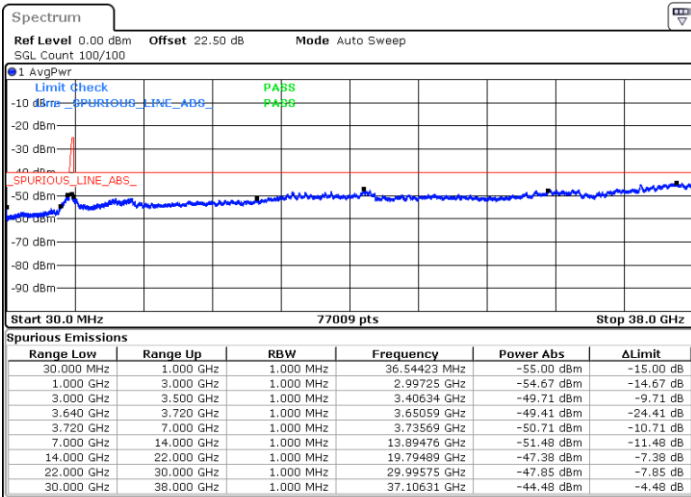

Date: 29.AUG.2021 23:00:48

Middle Channel / Full RB

N/A

Date: 29.AUG.2021 22:32:04

LTE Band 48C / 15MHz+20MHz

16QAM

Highest Channel / 1RB0 and 1RB99

Highest Channel / 1RB74 and 1RB0

Date: 29.AUG.2021 23:34:59

Date: 29.AUG.2021 23:20:09

Highest Channel / Full RB

N/A

Date: 29.AUG.2021 23:45:25

LTE Band 48C / 20MHz+5MHz

16QAM

Lowest Channel / 1RB0 and 1RB24

Lowest Channel / 1RB99 and 1RB0

Date: 28.AUG.2021 14:28:34

Date: 28.AUG.2021 14:53:57

Lowest Channel / Full RB

N/A

Date: 28.AUG.2021 14:11:09

LTE Band 48C / 20MHz+5MHz

16QAM

Middle Channel / 1RB0 and 1RB24

Middle Channel / 1RB99 and 1RB0

Date: 28.AUG.2021 15:24:45

Date: 28.AUG.2021 15:10:03

Middle Channel / Full RB

N/A

Date: 28.AUG.2021 15:36:03

LTE Band 48C / 20MHz+5MHz