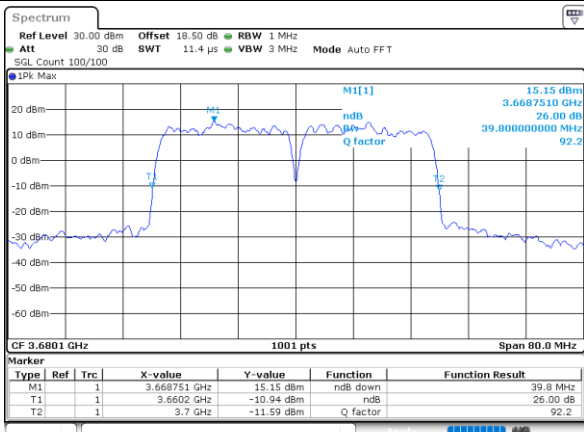

Date: 30_AUG_2021 02:19:13

Middle Channel / 20MHz+15MHz

Date: 30_AUG_2021 02:10:36

Highest Channel / 20MHz+10MHz

Date: 30_AUG_2021 02:23:00

Highest Channel / 20MHz+15MHz

Date: 30_AUG_2021 02:13:06

LTE Band 48C

16QAM

Lowest Channel / 20MHz+20MHz

N/A

Date: 30_AUG_2021 01:54:52

Middle Channel / 20MHz+20MHz

N/A

Date: 30_AUG_2021 01:57:53

Highest Channel / 20MHz+20MHz

N/A

Date: 30_AUG_2021 02:01:37

LTE Band 48C

64QAM

Lowest Channel / 5MHz+20MHz

Date: 30_AUG_2021 03:19:50

Lowest Channel / 10MHz+20MHz

Date: 30_AUG_2021 03:10:11