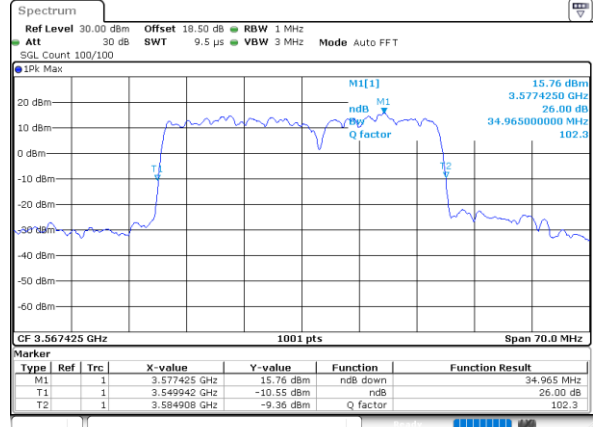

Lowest Channel / 15MHz+20MHz

Date: 30.AUG.2021 01:51:55

Lowest Channel / 20MHz+5MHz

Date: 30.AUG.2021 02:16:57

Middle Channel / 15MHz+20MHz

Date: 30.AUG.2021 01:46:56

Middle Channel / 20MHz+5MHz

Date: 30.AUG.2021 03:10:16

Highest Channel / 15MHz+20MHz

Date: 30.AUG.2021 01:45:22

Highest Channel / 20MHz+5MHz

Date: 30.AUG.2021 03:10:145

LTE Band 48C

QPSK

Lowest Channel / 20MHz+10MHz

Date: 30_AUG_2021 02:16:33

Lowest Channel / 20MHz+15MHz

Date: 30_AUG_2021 02:10:18

Middle Channel / 20MHz+10MHz

Date: 30_AUG_2021 02:19:33

Middle Channel / 20MHz+15MHz

Date: 30_AUG_2021 02:10:19

Highest Channel / 20MHz+10MHz

Date: 30_AUG_2021 02:22:39

Highest Channel / 20MHz+15MHz

Date: 30_AUG_2021 02:13:21

LTE Band 48C

QPSK

Lowest Channel / 20MHz+20MHz

N/A

Date: 30_AUG_2021 01:54:34

Middle Channel / 20MHz+20MHz