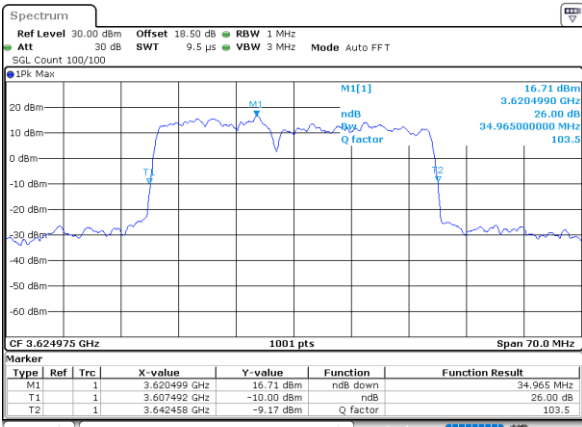

LTE Band 48C

QPSK

Lowest Channel / 5MHz+20MHz

Date: 30_AUG_2021 03:19:13

Lowest Channel / 10MHz+20MHz

Date: 30_AUG_2021 03:10:13

Middle Channel / 5MHz+20MHz

Date: 30_AUG_2021 03:21:41

Middle Channel / 10MHz+20MHz

Date: 30_AUG_2021 03:11:08

Highest Channel / 5MHz+20MHz

Date: 30_AUG_2021 03:23:22

Highest Channel / 10MHz+20MHz

Date: 30_AUG_2021 03:14:01

LTE Band 48C

QPSK

Lowest Channel / 15MHz+20MHz

Date: 30.AUG.2021 01:51:55

Lowest Channel / 20MHz+5MHz

Date: 30.AUG.2021 02:16:57

Middle Channel / 15MHz+20MHz

Date: 30.AUG.2021 01:46:56

Middle Channel / 20MHz+5MHz

Date: 30.AUG.2021 03:10:16

Highest Channel / 15MHz+20MHz

Date: 30.AUG.2021 01:45:22

Highest Channel / 20MHz+5MHz

Date: 30.AUG.2021 03:10:145

LTE Band 48C

QPSK

Lowest Channel / 20MHz+10MHz

Date: 30_AUG_2021 02:16:33