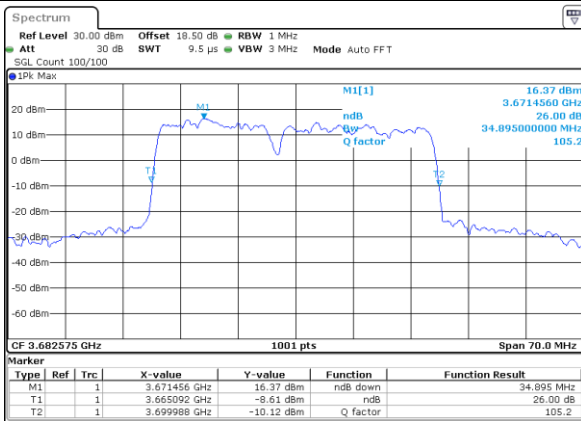

Date: 30.AUG.2021 03:23:36

Highest Channel / 10MHz+20MHz

Date: 30.AUG.2021 03:13:47

LTE Band 48C

16QAM

Lowest Channel / 15MHz+20MHz

Date: 30.AUG.2021 01:50:52

Lowest Channel / 20MHz+5MHz

Date: 30.AUG.2021 02:15:21

Middle Channel / 15MHz+20MHz

Date: 30.AUG.2021 01:47:19

Middle Channel / 20MHz+5MHz

Date: 30.AUG.2021 03:00:00

Highest Channel / 15MHz+20MHz

Date: 30.AUG.2021 01:44:37

Highest Channel / 20MHz+5MHz

Date: 30.AUG.2021 03:10:23

LTE Band 48C

16QAM

Lowest Channel / 20MHz+10MHz

Date: 30_AUG_2021 02:16:53

Lowest Channel / 20MHz+15MHz

Date: 30_AUG_2021 02:10:03

Middle Channel / 20MHz+10MHz

Date: 30_AUG_2021 02:19:13

Middle Channel / 20MHz+15MHz

Date: 30_AUG_2021 02:10:36

Highest Channel / 20MHz+10MHz

Date: 30_AUG_2021 02:23:00

Highest Channel / 20MHz+15MHz

Date: 30_AUG_2021 02:13:06

LTE Band 48C