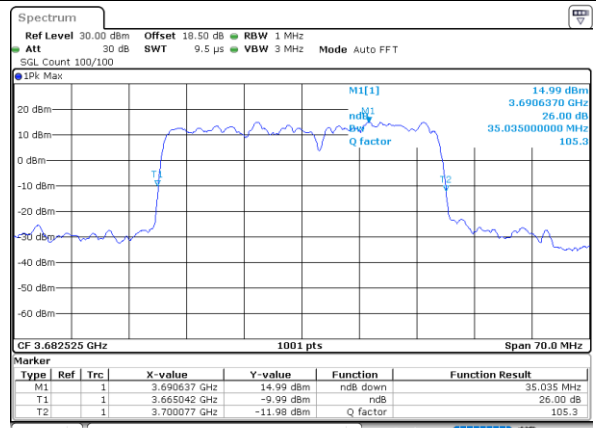

Highest Channel / 15MHz+20MHz

Date: 30.AUG.2021 01:45:22

Highest Channel / 20MHz+5MHz

Date: 30.AUG.2021 03:10:145

LTE Band 48C

QPSK

Lowest Channel / 20MHz+10MHz

Date: 30_AUG_2021 02:16:33

Lowest Channel / 20MHz+15MHz

Date: 30_AUG_2021 02:10:18

Middle Channel / 20MHz+10MHz

Date: 30_AUG_2021 02:19:33

Middle Channel / 20MHz+15MHz

Date: 30_AUG_2021 02:10:19

Highest Channel / 20MHz+10MHz

Date: 30_AUG_2021 02:22:39

Highest Channel / 20MHz+15MHz

Date: 30_AUG_2021 02:13:21

LTE Band 48C

QPSK

Lowest Channel / 20MHz+20MHz

N/A

Date: 30_AUG_2021 01:54:34

Middle Channel / 20MHz+20MHz

N/A

Date: 30_AUG_2021 01:58:18

Highest Channel / 20MHz+20MHz

N/A

Date: 30_AUG_2021 02:01:18

LTE Band 48C

16QAM

Lowest Channel / 5MHz+20MHz