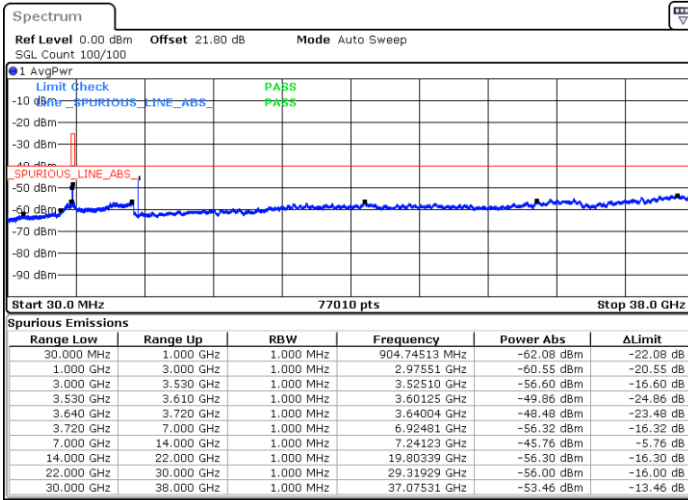

LTE Band 48 / 10MHz

64QAM

MiddleChannel / 1RB0

Middle Channel / 1RBmax

Date: 4.SEP.2021 20:50:37