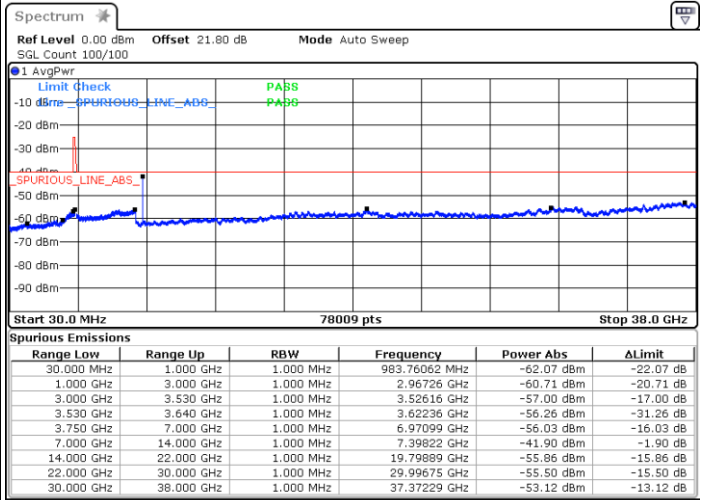

Date: 5.SEP.2021 14:54:11

Date: 5.SEP.2021 15:02:49

Lowest Channel / Full RB

N/A

Date: 5.SEP.2021 15:08:17

LTE Band 48 / 20MHz

64QAM

Middle Channel / 1RB0

Middle Channel / 1RBmax

Date: 5.SEP.2021 15:25:44

Date: 5.SEP.2021 17:01:02

Middle Channel / Full RB

N/A

Date: 5.SEP.2021 15:53:01

LTE Band 48 / 20MHz

64QAM

Highest Channel / 1RB0

Highest Channel / 1RBmax

Date: 5.SEP.2021 16:14:49

Date: 5.SEP.2021 16:46:43

Highest Channel / Full RB

N/A

Date: 5.SEP.2021 16:59:13

Frequency Stability