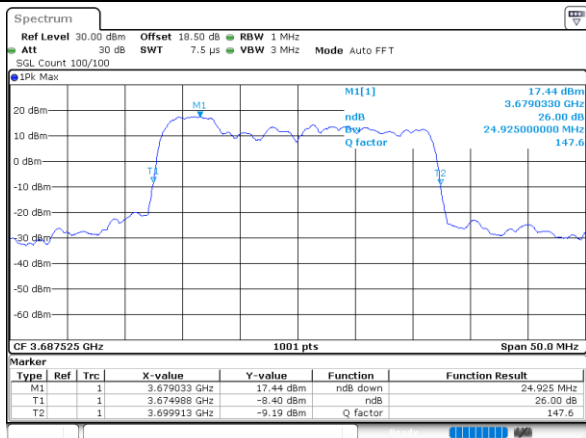

N/A

Date: 30_AUG_2021 01:58:18

Highest Channel / 20MHz+20MHz

N/A

Date: 30_AUG_2021 02:01:18

LTE Band 48C

16QAM

Lowest Channel / 5MHz+20MHz

Date: 30.AUG.2021 03:19:34

Lowest Channel / 10MHz+20MHz

Date: 30.AUG.2021 03:18:44

Middle Channel / 5MHz+20MHz

Date: 30.AUG.2021 03:21:28

Middle Channel / 10MHz+20MHz

Date: 30.AUG.2021 03:13:35

Highest Channel / 5MHz+20MHz

Date: 30.AUG.2021 03:23:36

Highest Channel / 10MHz+20MHz

Date: 30.AUG.2021 03:13:47

LTE Band 48C

16QAM

Lowest Channel / 15MHz+20MHz

Date: 30.AUG.2021 01:50:52

Lowest Channel / 20MHz+5MHz