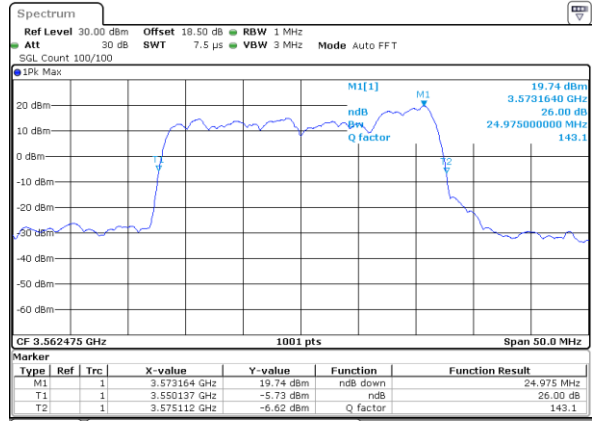

Date: 30.AUG.2021 03:19:34

Lowest Channel / 10MHz+20MHz

Date: 30.AUG.2021 03:18:44

Middle Channel / 5MHz+20MHz

Date: 30.AUG.2021 03:21:28

Middle Channel / 10MHz+20MHz

Date: 30.AUG.2021 03:13:35

Highest Channel / 5MHz+20MHz

Date: 30.AUG.2021 03:23:36

Highest Channel / 10MHz+20MHz

Date: 30.AUG.2021 03:13:47

LTE Band 48C

16QAM

Lowest Channel / 15MHz+20MHz

Date: 30.AUG.2021 01:50:52

Lowest Channel / 20MHz+5MHz

Date: 30.AUG.2021 02:15:21

Middle Channel / 15MHz+20MHz

Date: 30.AUG.2021 01:47:19

Middle Channel / 20MHz+5MHz

Date: 30.AUG.2021 03:00:00

Highest Channel / 15MHz+20MHz

Date: 30.AUG.2021 01:44:37

Highest Channel / 20MHz+5MHz

Date: 30.AUG.2021 03:10:23

LTE Band 48C

16QAM

Lowest Channel / 20MHz+10MHz

Date: 30_AUG_2021 02:16:53

Lowest Channel / 20MHz+15MHz

Date: 30_AUG_2021 02:10:03

Middle Channel / 20MHz+10MHz