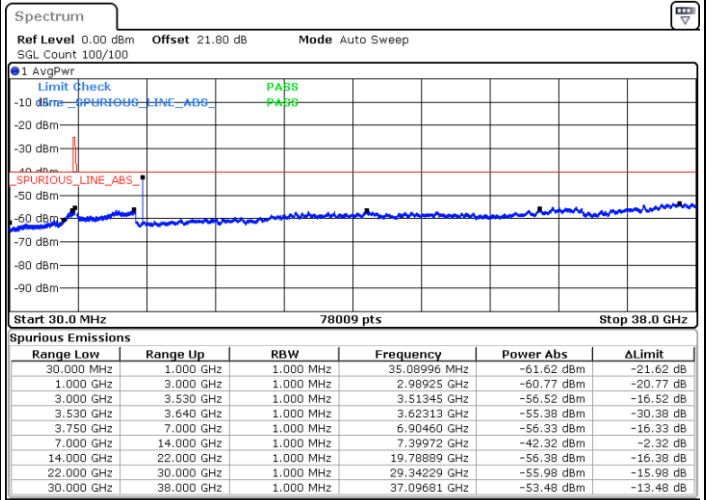

Date: 4.SEP.2021 18:03:30

Lowest Channel / Full RB

N/A

Date: 4.SEP.2021 18:13:53

LTE Band 48 / 5MHz

64QAM

Middle Channel / 1RB0

Middle Channel / 1RBmax

Date: 4.SEP.2021 18:29:38

Date: 4.SEP.2021 18:37:02

Middle Channel / Full RB

N/A

Date: 4.SEP.2021 18:45:27

LTE Band 48 / 5MHz

64QAM

Highest Channel / 1RB0

Highest Channel / 1RBmax

Date: 4.SEP.2021 19:00:35

Date: 4.SEP.2021 19:10:47

Highest Channel / Full RB

N/A

Date: 4.SEP.2021 19:17:38

LTE Band 48 / 10MHz

64QAM

Lowest Channel / 1RB0

Lowest Channel / 1RBmax

Date: 4.SEP.2021 19:26:11

Date: 4.SEP.2021 19:34:40

Lowest Channel / Full RB

N/A

Date: 4.SEP.2021 20:14:47

LTE Band 48 / 10MHz