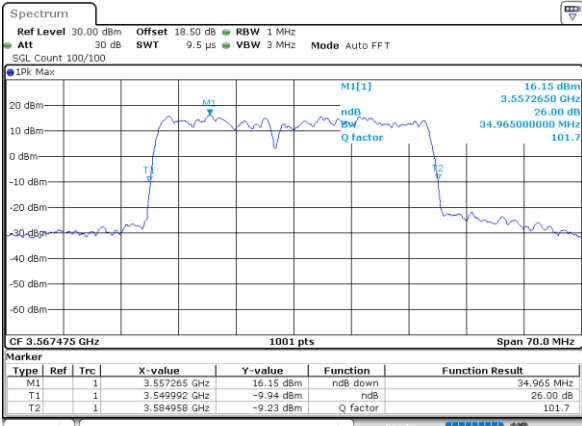

LTE Band 48C

QPSK

Lowest Channel / 5MHz+20MHz

Date: 30_AUG_2021 03:19:13

Lowest Channel / 10MHz+20MHz

Date: 30_AUG_2021 03:10:13

Middle Channel / 5MHz+20MHz

Date: 30_AUG_2021 03:21:41

Middle Channel / 10MHz+20MHz

Date: 30_AUG_2021 03:11:08

Highest Channel / 5MHz+20MHz

Date: 30_AUG_2021 03:23:22

Highest Channel / 10MHz+20MHz

Date: 30_AUG_2021 03:14:01

LTE Band 48C

QPSK

Lowest Channel / 15MHz+20MHz

Date: 30.AUG.2021 01:51:55

Lowest Channel / 20MHz+5MHz

Date: 30.AUG.2021 02:16:57

Middle Channel / 15MHz+20MHz

Date: 30.AUG.2021 01:46:56

Middle Channel / 20MHz+5MHz

Date: 30.AUG.2021 03:10:16

Highest Channel / 15MHz+20MHz

Date: 30.AUG.2021 01:45:22

Highest Channel / 20MHz+5MHz

Date: 30.AUG.2021 03:10:145

LTE Band 48C

QPSK

Lowest Channel / 20MHz+10MHz

Date: 30_AUG_2021 02:16:33