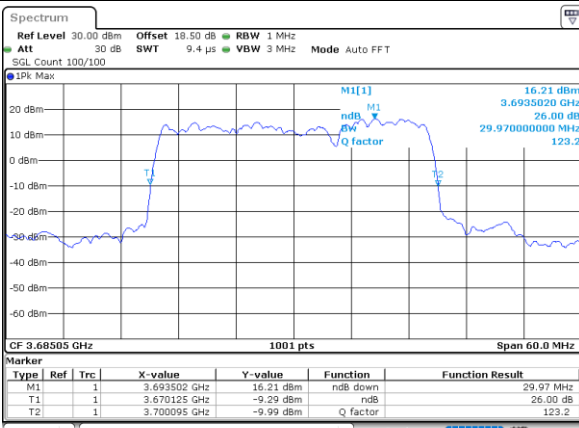

Highest Channel / 15MHz+20MHz

Date: 30.AUG.2021 01:45:22

Highest Channel / 20MHz+5MHz

Date: 30.AUG.2021 03:10:145

LTE Band 48C

QPSK

Lowest Channel / 20MHz+10MHz

Date: 30_AUG_2021 02:16:33

Lowest Channel / 20MHz+15MHz

Date: 30_AUG_2021 02:10:18

Middle Channel / 20MHz+10MHz

Date: 30_AUG_2021 02:19:33

Middle Channel / 20MHz+15MHz

Date: 30_AUG_2021 02:10:19

Highest Channel / 20MHz+10MHz

Date: 30_AUG_2021 02:22:39

Highest Channel / 20MHz+15MHz

Date: 30_AUG_2021 02:13:21

LTE Band 48C

QPSK

Lowest Channel / 20MHz+20MHz

N/A

Date: 30_AUG_2021 01:54:34

Middle Channel / 20MHz+20MHz

N/A

Date: 30_AUG_2021 01:58:18

Highest Channel / 20MHz+20MHz

N/A

Date: 30_AUG_2021 02:01:18

LTE Band 48C

16QAM

Lowest Channel / 5MHz+20MHz