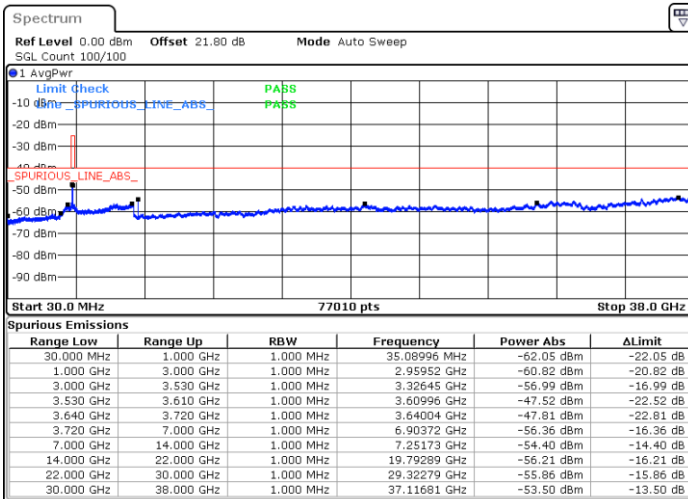

Lowest Channel / 1RB0

Lowest Channel / 1RBmax

Date: 4.SEP.2021 19:26:11

Date: 4.SEP.2021 19:34:40

Lowest Channel / Full RB

N/A

Date: 4.SEP.2021 20:14:47

LTE Band 48 / 10MHz

64QAM

MiddleChannel / 1RB0

Middle Channel / 1RBmax

Date: 4.SEP.2021 20:50:37

Date: 5.SEP.2021 17:03:01

Middle Channel / Full RB

N/A

Date: 4.SEP.2021 21:03:58

LTE Band 48 / 10MHz

64QAM

Highest Channel / 1RB0

Highest Channel / 1RBmax

Date: 5.SEP.2021 11:54:38

Date: 5.SEP.2021 12:07:47

Highest Channel / Full RB

N/A

Date: 5.SEP.2021 12:14:16

LTE Band 48 / 15MHz

64QAM

Lowest Channel / 1RB0

Lowest Channel / 1RBmax

Date: 5.SEP.2021 12:22:38

Date: 5.SEP.2021 12:34:23

Lowest Channel / Full RB