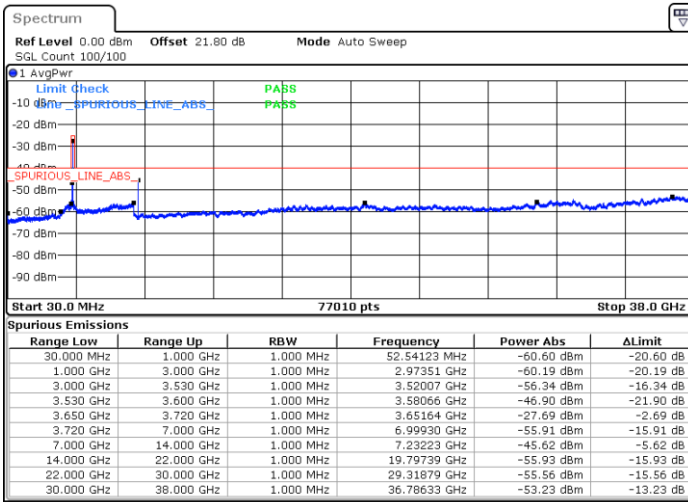

LTE Band 48 / 20MHz

16QAM

Lowest Channel / 1RB0

Lowest Channel / 1RBmax

Date: 5.SEP.2021 14:50:14

Date: 5.SEP.2021 14:58:56

Lowest Channel / Full RB

N/A

Date: 5.SEP.2021 15:12:33

LTE Band 48 / 20MHz

16QAM

Middle Channel / 1RB0

Middle Channel / 1RBmax

Date: 5.SEP.2021 15:22:50

Date: 5.SEP.2021 15:32:51

Middle Channel / Full RB

N/A

Date: 5.SEP.2021 15:49:14

LTE Band 48 / 20MHz

16QAM

Highest Channel / 1RB0

Highest Channel / 1RBmax

Date: 5.SEP.2021 16:09:28

Date: 5.SEP.2021 16:22:14

Highest Channel / Full RB

N/A

Date: 5.SEP.2021 16:55:17

LTE Band 48 / 5MHz

64QAM

Lowest Channel / 1RB0

Lowest Channel / 1RBmax

Date: 4.SEP.2021 18:01:26