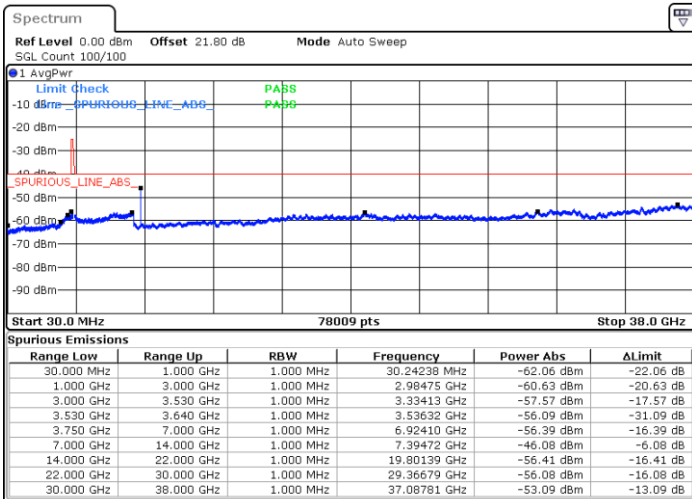

Date: 4.SEP.2021 18:29:38

Date: 4.SEP.2021 18:37:02

Middle Channel / Full RB

N/A

Date: 4.SEP.2021 18:45:27

LTE Band 48 / 5MHz

64QAM

Highest Channel / 1RB0

Highest Channel / 1RBmax

Date: 4.SEP.2021 19:00:35

Date: 4.SEP.2021 19:10:47

Highest Channel / Full RB

N/A

Date: 4.SEP.2021 19:17:38

LTE Band 48 / 10MHz

64QAM

Lowest Channel / 1RB0

Lowest Channel / 1RBmax

Date: 4.SEP.2021 19:26:11

Date: 4.SEP.2021 19:34:40

Lowest Channel / Full RB

N/A

Date: 4.SEP.2021 20:14:47

LTE Band 48 / 10MHz