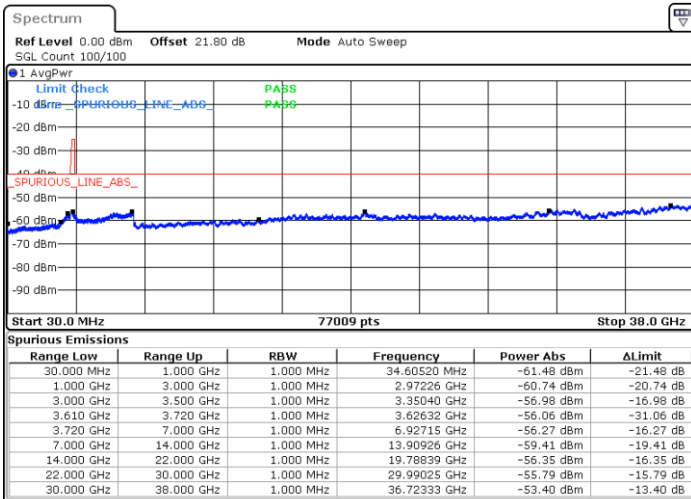

Highest Channel / 1RBmax

Date: 4.SEP.2021 19:00:35

Date: 4.SEP.2021 19:10:47

Highest Channel / Full RB

N/A

Date: 4.SEP.2021 19:17:38

LTE Band 48 / 10MHz

64QAM

Lowest Channel / 1RB0

Lowest Channel / 1RBmax

Date: 4.SEP.2021 19:26:11

Date: 4.SEP.2021 19:34:40

Lowest Channel / Full RB

N/A

Date: 4.SEP.2021 20:14:47

LTE Band 48 / 10MHz

LTE Band 48 / 10MHz

64QAM

Highest Channel / 1RB0

Highest Channel / 1RBmax

Date: 5.SEP.2021 11:54:38

Date: 5.SEP.2021 12:07:47

Highest Channel / Full RB

N/A