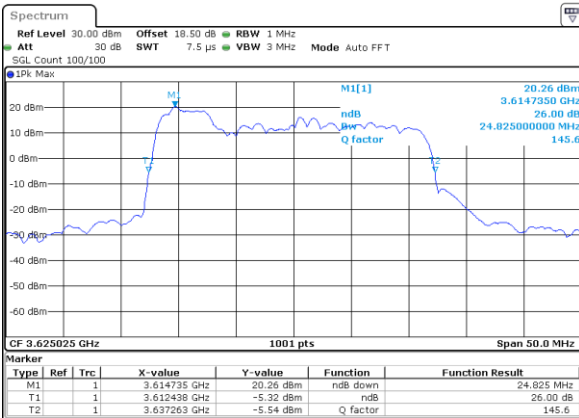

Date: 30_AUG_2021 02:19:13

Middle Channel / 20MHz+15MHz

Date: 30_AUG_2021 02:10:36

Highest Channel / 20MHz+10MHz

Date: 30_AUG_2021 02:23:00

Highest Channel / 20MHz+15MHz

Date: 30_AUG_2021 02:13:06

LTE Band 48C

N/A

Date: 30_AUG_2021 02:01:37

LTE Band 48C

64QAM

Lowest Channel / 5MHz+20MHz

Date: 30_AUG_2021 03:19:50

Lowest Channel / 10MHz+20MHz

Date: 30_AUG_2021 03:10:11

Middle Channel / 5MHz+20MHz

Date: 30_AUG_2021 03:21:13

Middle Channel / 10MHz+20MHz

Date: 30_AUG_2021 03:12:05

Highest Channel / 5MHz+20MHz

Date: 30_AUG_2021 03:23:50

Highest Channel / 10MHz+20MHz

Date: 30_AUG_2021 03:13:34

LTE Band 48C

64QAM

Lowest Channel / 15MHz+20MHz

Date: 30_AUG.2021 01:50:28

Lowest Channel / 20MHz+5MHz

Date: 30_AUG.2021 02:15:10

Middle Channel / 15MHz+20MHz

Date: 30_AUG.2021 01:47:41