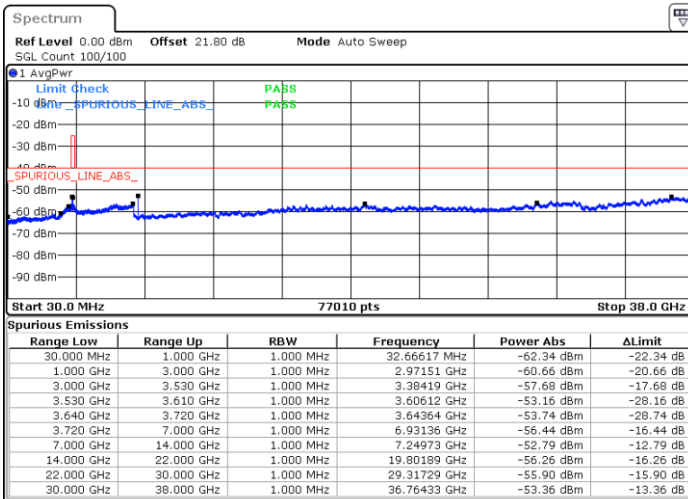

Highest Channel / Full RB

N/A

Date: 5.SEP.2021 16:55:17

LTE Band 48 / 5MHz

64QAM

Lowest Channel / 1RB0

Lowest Channel / 1RBmax

Date: 4.SEP.2021 18:01:26

Date: 4.SEP.2021 18:03:30

Lowest Channel / Full RB

N/A

Date: 4.SEP.2021 18:13:53

LTE Band 48 / 5MHz

64QAM

Middle Channel / 1RB0

Middle Channel / 1RBmax

Date: 4.SEP.2021 18:29:38

Date: 4.SEP.2021 18:37:02

Middle Channel / Full RB

N/A

Date: 4.SEP.2021 18:45:27

LTE Band 48 / 5MHz

64QAM

Highest Channel / 1RB0

Highest Channel / 1RBmax

Date: 4.SEP.2021 19:00:35

Date: 4.SEP.2021 19:10:47

Highest Channel / Full RB

N/A

Date: 4.SEP.2021 19:17:38

LTE Band 48 / 10MHz

64QAM