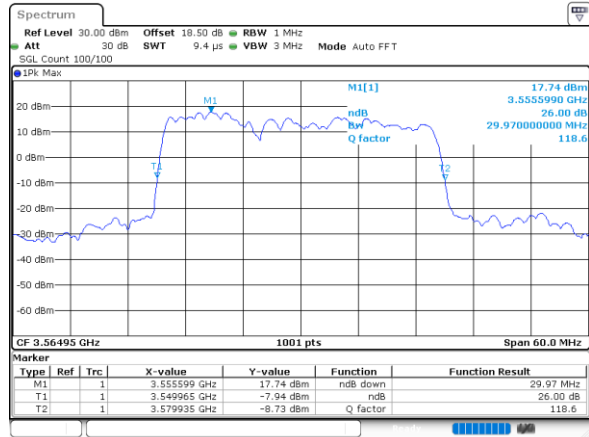

Highest Channel / 20MHz+15MHz

Date: 30_AUG_2021 02:13:21

LTE Band 48C

QPSK

Lowest Channel / 20MHz+20MHz

N/A

Date: 30_AUG_2021 01:54:34

Middle Channel / 20MHz+20MHz

N/A

Date: 30_AUG_2021 01:58:18

Highest Channel / 20MHz+20MHz

N/A

Date: 30_AUG_2021 02:01:18

LTE Band 48C

16QAM

Lowest Channel / 5MHz+20MHz

Date: 30.AUG.2021 03:19:34

Lowest Channel / 10MHz+20MHz

Date: 30.AUG.2021 03:18:44

Middle Channel / 5MHz+20MHz

Date: 30.AUG.2021 03:21:28

Middle Channel / 10MHz+20MHz

Date: 30.AUG.2021 03:13:35

Highest Channel / 5MHz+20MHz

Date: 30.AUG.2021 03:23:36

Highest Channel / 10MHz+20MHz

Date: 30.AUG.2021 03:13:47

LTE Band 48C

16QAM

Lowest Channel / 15MHz+20MHz

Date: 30.AUG.2021 01:50:52

Lowest Channel / 20MHz+5MHz