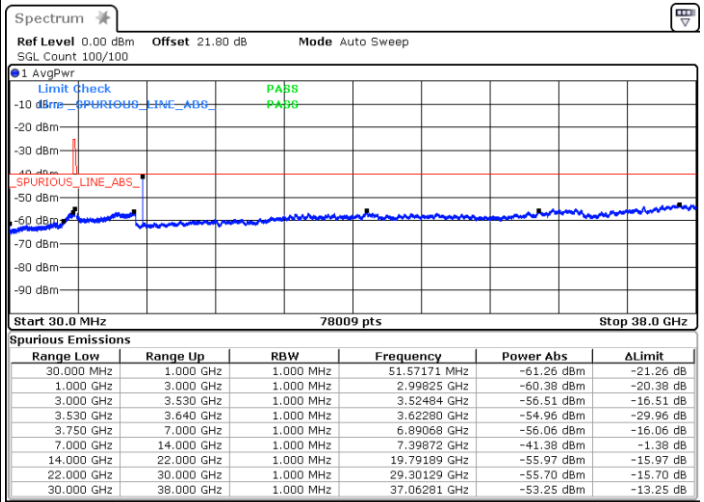

Lowest Channel / 1RB0

Lowest Channel / 1RBmax

Date: 4.SEP.2021 19:26:11

Date: 4.SEP.2021 19:34:40

Lowest Channel / Full RB

N/A

Date: 4.SEP.2021 20:14:47

LTE Band 48 / 10MHz

64QAM

MiddleChannel / 1RB0

Middle Channel / 1RBmax

Date: 4.SEP.2021 20:50:37

Date: 5.SEP.2021 17:03:01

Middle Channel / Full RB

N/A

Date: 4.SEP.2021 21:03:58

LTE Band 48 / 10MHz

64QAM

Highest Channel / 1RB0

Highest Channel / 1RBmax

Date: 5.SEP.2021 11:54:38

Date: 5.SEP.2021 12:07:47

Highest Channel / Full RB

N/A

Date: 5.SEP.2021 12:14:16

LTE Band 48 / 15MHz

64QAM

Lowest Channel / 1RB0

Lowest Channel / 1RBmax

Date: 5.SEP.2021 12:22:38

Date: 5.SEP.2021 12:34:23

Lowest Channel / Full RB