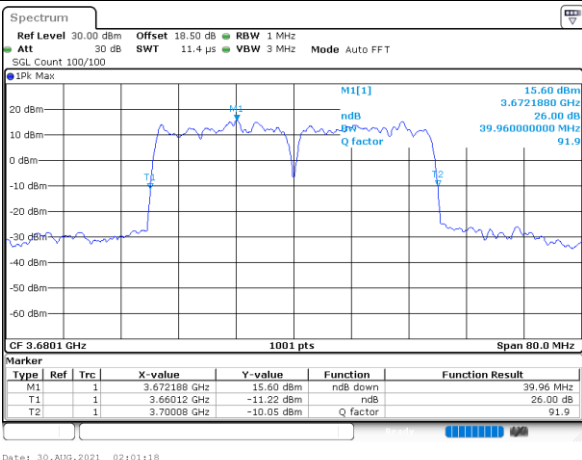

Highest Channel / 15MHz+20MHz

Date: 30.AUG.2021 01:45:22

Highest Channel / 20MHz+5MHz

Date: 30.AUG.2021 03:10:145

LTE Band 48C

QPSK

Lowest Channel / 20MHz+10MHz

Date: 30_AUG_2021 02:16:33

Lowest Channel / 20MHz+15MHz

Date: 30_AUG_2021 02:10:18

Middle Channel / 20MHz+10MHz

Date: 30_AUG_2021 02:19:33

Middle Channel / 20MHz+15MHz

Date: 30_AUG_2021 02:10:19

Highest Channel / 20MHz+10MHz

Date: 30_AUG_2021 02:22:39

Highest Channel / 20MHz+15MHz

Date: 30_AUG_2021 02:13:21

LTE Band 48C

QPSK

Lowest Channel / 20MHz+20MHz

N/A

Date: 30_AUG_2021 01:54:34

Middle Channel / 20MHz+20MHz

N/A

Date: 30_AUG_2021 01:58:18

Highest Channel / 20MHz+20MHz

N/A

Date: 30_AUG_2021 02:01:18

LTE Band 48C

16QAM

Lowest Channel / 5MHz+20MHz