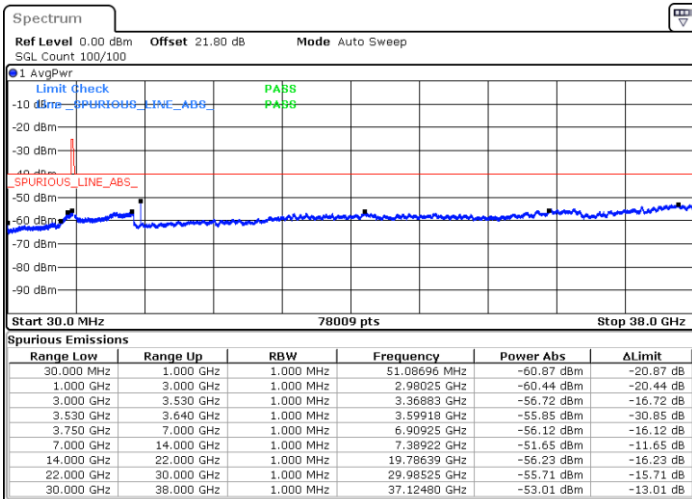

N/A

Date: 5.SEP.2021 12:38:06

LTE Band 48 / 15MHz

64QAM

Middle Channel / 1RB0

Middle Channel / 1RBmax

Date: 5.SEP.2021 12:57:35

Date: 5.SEP.2021 13:01:02

Middle Channel / Full RB

N/A

Date: 5.SEP.2021 13:47:14

LTE Band 48 / 15MHz

64QAM

Highest Channel / 1RB0

Highest Channel / 1RBmax

Date: 5.SEP.2021 14:14:56

Date: 5.SEP.2021 14:21:18

Highest Channel / Full RB

N/A

Date: 5.SEP.2021 14:40:10

LTE Band 48 / 20MHz

64QAM

Lowest Channel / 1RB0

Lowest Channel / 1RBmax