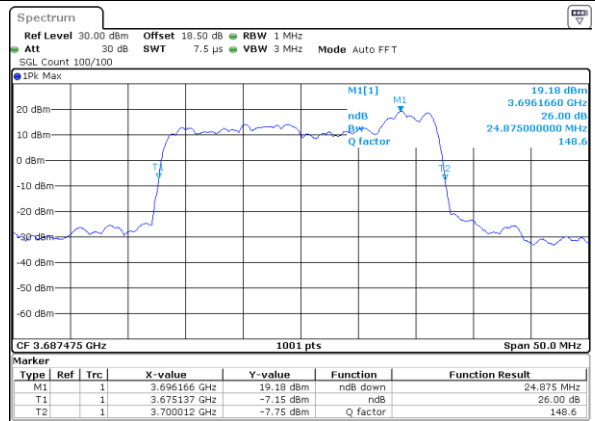

Date: 30.AUG.2021 03:23:36

Highest Channel / 10MHz+20MHz

Date: 30.AUG.2021 03:13:47

LTE Band 48C

16QAM

Lowest Channel / 15MHz+20MHz

Date: 30.AUG.2021 01:50:52

Lowest Channel / 20MHz+5MHz

Date: 30.AUG.2021 02:15:21

Middle Channel / 15MHz+20MHz

Date: 30.AUG.2021 01:47:19

Middle Channel / 20MHz+5MHz

Date: 30.AUG.2021 03:00:00

Highest Channel / 15MHz+20MHz

Date: 30.AUG.2021 01:44:37

Highest Channel / 20MHz+5MHz

Date: 30.AUG.2021 03:10:23

LTE Band 48C

16QAM

Lowest Channel / 20MHz+10MHz

Date: 30_AUG_2021 02:16:53

Lowest Channel / 20MHz+15MHz

Date: 30_AUG_2021 02:10:03

Middle Channel / 20MHz+10MHz

Date: 30_AUG_2021 02:19:13

Middle Channel / 20MHz+15MHz

Date: 30_AUG_2021 02:10:36

Highest Channel / 20MHz+10MHz

Date: 30_AUG_2021 02:23:00

Highest Channel / 20MHz+15MHz

Date: 30_AUG_2021 02:13:06

LTE Band 48C