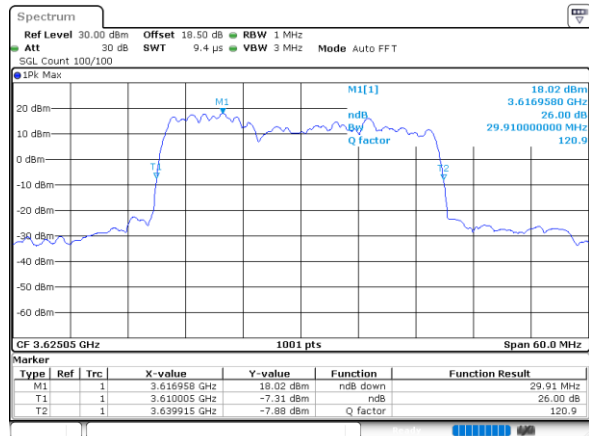

Highest Channel / 20MHz+15MHz

Date: 30_AUG_2021 02:13:21

LTE Band 48C

QPSK

Lowest Channel / 20MHz+20MHz

N/A

Date: 30_AUG_2021 01:54:34

Middle Channel / 20MHz+20MHz

N/A

Date: 30_AUG_2021 01:58:18

Highest Channel / 20MHz+20MHz

N/A

Date: 30_AUG_2021 02:01:18

LTE Band 48C

16QAM

Lowest Channel / 5MHz+20MHz

Date: 30.AUG.2021 03:19:34

Lowest Channel / 10MHz+20MHz

Date: 30.AUG.2021 03:18:44

Middle Channel / 5MHz+20MHz

Date: 30.AUG.2021 03:21:28

Middle Channel / 10MHz+20MHz

Date: 30.AUG.2021 03:13:35

Highest Channel / 5MHz+20MHz

Date: 30.AUG.2021 03:23:36

Highest Channel / 10MHz+20MHz

Date: 30.AUG.2021 03:13:47

LTE Band 48C

16QAM

Lowest Channel / 15MHz+20MHz

Date: 30.AUG.2021 01:50:52

Lowest Channel / 20MHz+5MHz