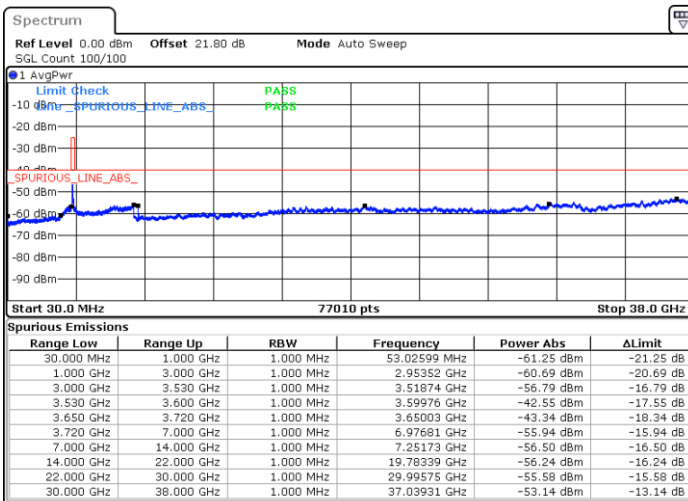

LTE Band 48 / 20MHz

16QAM

Lowest Channel / 1RB0

Lowest Channel / 1RBmax

Date: 5.SEP.2021 14:50:14

Date: 5.SEP.2021 14:58:56

Lowest Channel / Full RB

N/A

Date: 5.SEP.2021 15:12:33

LTE Band 48 / 20MHz

16QAM

Middle Channel / 1RB0

Middle Channel / 1RBmax

Date: 5.SEP.2021 15:22:50

Date: 5.SEP.2021 15:32:51

Middle Channel / Full RB

N/A

Date: 5.SEP.2021 15:49:14

LTE Band 48 / 20MHz

16QAM

Highest Channel / 1RB0

Highest Channel / 1RBmax

Date: 5.SEP.2021 16:09:28

Date: 5.SEP.2021 16:22:14

Highest Channel / Full RB

N/A

Date: 5.SEP.2021 16:55:17

LTE Band 48 / 5MHz

64QAM

Lowest Channel / 1RB0

Lowest Channel / 1RBmax

Date: 4.SEP.2021 18:01:26