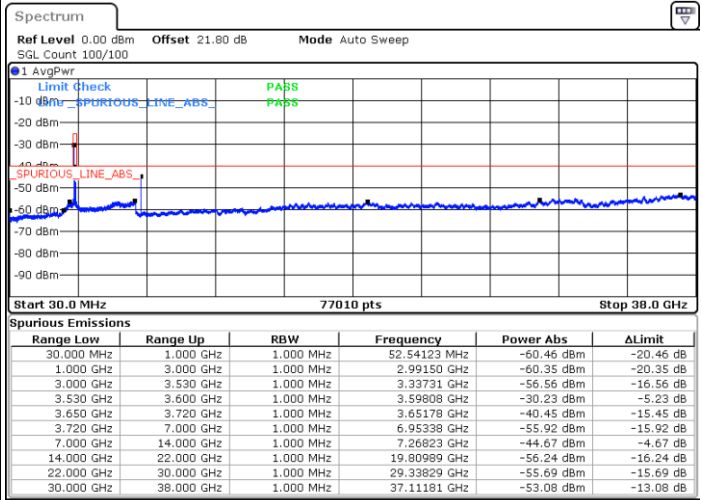

Date: 5.SEP.2021 14:21:18

Highest Channel / Full RB

N/A

Date: 5.SEP.2021 14:40:10

LTE Band 48 / 20MHz

64QAM

Lowest Channel / 1RB0

Lowest Channel / 1RBmax

Date: 5.SEP.2021 14:54:11

Date: 5.SEP.2021 15:02:49

Lowest Channel / Full RB

N/A

Date: 5.SEP.2021 15:08:17

LTE Band 48 / 20MHz

64QAM

Middle Channel / 1RB0

Middle Channel / 1RBmax

Date: 5.SEP.2021 15:25:44

Date: 5.SEP.2021 17:01:02

Middle Channel / Full RB

N/A

Date: 5.SEP.2021 15:53:01

LTE Band 48 / 20MHz

64QAM