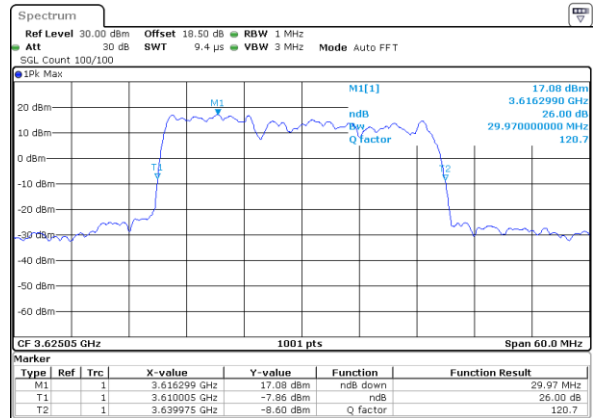

Date: 30_AUG_2021 02:19:13

Middle Channel / 20MHz+15MHz

Date: 30_AUG_2021 02:10:36

Highest Channel / 20MHz+10MHz

Date: 30_AUG_2021 02:23:00

Highest Channel / 20MHz+15MHz

Date: 30_AUG_2021 02:13:06

LTE Band 48C

N/A

Date: 30_AUG_2021 02:01:37

LTE Band 48C

64QAM

Lowest Channel / 5MHz+20MHz

Date: 30_AUG_2021 03:19:50

Lowest Channel / 10MHz+20MHz

Date: 30_AUG_2021 03:10:11

Middle Channel / 5MHz+20MHz

Date: 30_AUG_2021 03:21:13

Middle Channel / 10MHz+20MHz

Date: 30_AUG_2021 03:12:05

Highest Channel / 5MHz+20MHz

Date: 30_AUG_2021 03:23:50

Highest Channel / 10MHz+20MHz

Date: 30_AUG_2021 03:13:34

LTE Band 48C

64QAM

Lowest Channel / 15MHz+20MHz

Date: 30_AUG.2021 01:50:28

Lowest Channel / 20MHz+5MHz

Date: 30_AUG.2021 02:15:10

Middle Channel / 15MHz+20MHz

Date: 30_AUG.2021 01:47:41