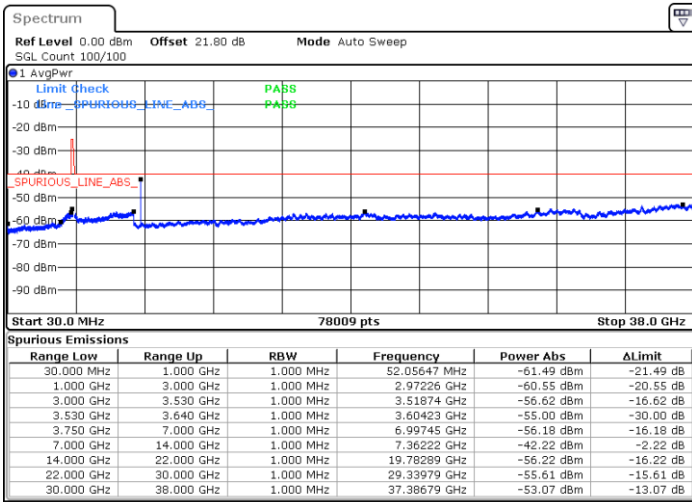

N/A

Date: 5.SEP.2021 15:49:14

LTE Band 48 / 20MHz

16QAM

Highest Channel / 1RB0

Highest Channel / 1RBmax

Date: 5.SEP.2021 16:09:28

Date: 5.SEP.2021 16:22:14

Highest Channel / Full RB

N/A

Date: 5.SEP.2021 16:55:17

LTE Band 48 / 5MHz

64QAM

Lowest Channel / 1RB0

Lowest Channel / 1RBmax

Date: 4.SEP.2021 18:01:26