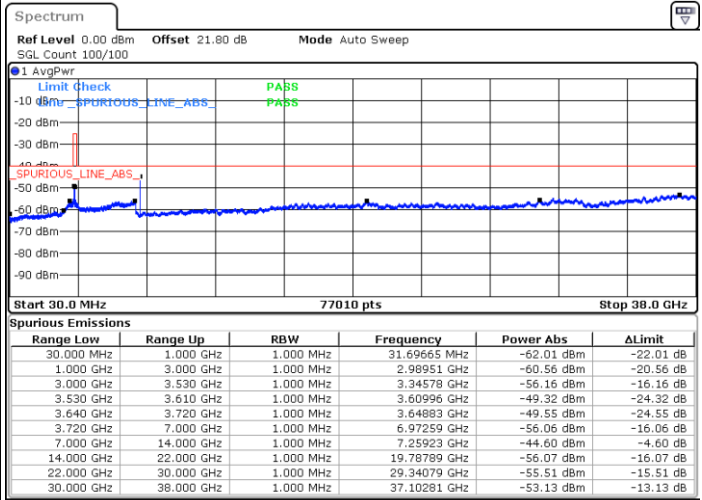

Date: 5.SEP.2021 17:03:01