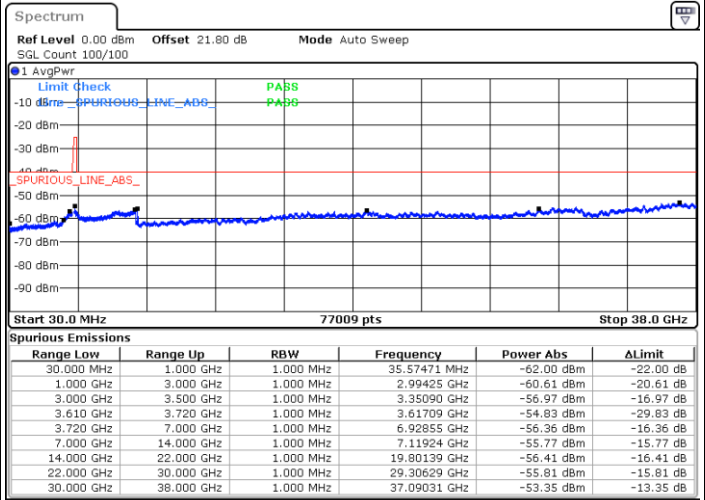

Date: 4.SEP.2021 18:29:38

Date: 4.SEP.2021 18:37:02

Middle Channel / Full RB

N/A

Date: 4.SEP.2021 18:45:27

LTE Band 48 / 5MHz

64QAM

Highest Channel / 1RB0

Highest Channel / 1RBmax

Date: 4.SEP.2021 19:00:35

Date: 4.SEP.2021 19:10:47

Highest Channel / Full RB

N/A

Date: 4.SEP.2021 19:17:38

LTE Band 48 / 10MHz

64QAM

Lowest Channel / 1RB0

Lowest Channel / 1RBmax

Date: 4.SEP.2021 19:26:11

Date: 4.SEP.2021 19:34:40

Lowest Channel / Full RB

N/A

Date: 4.SEP.2021 20:14:47

LTE Band 48 / 10MHz