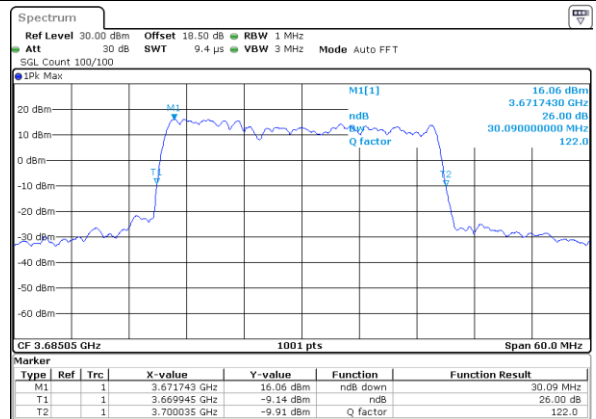

N/A

Date: 30_AUG_2021 02:01:37

LTE Band 48C

64QAM

Lowest Channel / 5MHz+20MHz

Date: 30_AUG_2021 03:19:50

Lowest Channel / 10MHz+20MHz

Date: 30_AUG_2021 03:10:11

Middle Channel / 5MHz+20MHz

Date: 30_AUG_2021 03:21:13

Middle Channel / 10MHz+20MHz

Date: 30_AUG_2021 03:12:05

Highest Channel / 5MHz+20MHz

Date: 30_AUG_2021 03:23:50

Highest Channel / 10MHz+20MHz

Date: 30_AUG_2021 03:13:34

LTE Band 48C

64QAM

Lowest Channel / 15MHz+20MHz

Date: 30_AUG.2021 01:50:28

Lowest Channel / 20MHz+5MHz

Date: 30_AUG.2021 02:15:10

Middle Channel / 15MHz+20MHz

Date: 30_AUG.2021 01:47:41