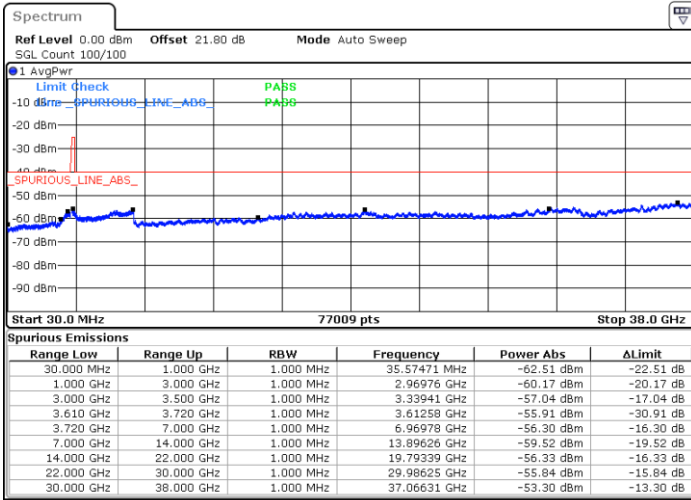

N/A

Date: 5.SEP.2021 15:49:14

LTE Band 48 / 20MHz

16QAM

Highest Channel / 1RB0

Highest Channel / 1RBmax

Date: 5.SEP.2021 16:09:28

Date: 5.SEP.2021 16:22:14

Highest Channel / Full RB

N/A

Date: 5.SEP.2021 16:55:17

LTE Band 48 / 5MHz

64QAM

Lowest Channel / 1RB0

Lowest Channel / 1RBmax

Date: 4.SEP.2021 18:01:26

Date: 4.SEP.2021 18:03:30

Lowest Channel / Full RB

N/A

Date: 4.SEP.2021 18:13:53

LTE Band 48 / 5MHz

64QAM

Middle Channel / 1RB0

Middle Channel / 1RBmax