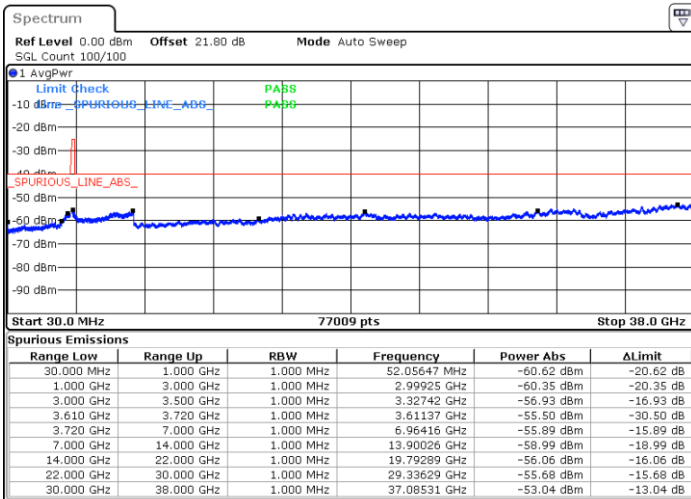

LTE Band 48 / 10MHz

64QAM

Highest Channel / 1RB0

Highest Channel / 1RBmax

Date: 5.SEP.2021 11:54:38

Date: 5.SEP.2021 12:07:47

Highest Channel / Full RB

N/A

Date: 5.SEP.2021 12:14:16

LTE Band 48 / 15MHz

64QAM

Lowest Channel / 1RB0

Lowest Channel / 1RBmax

Date: 5.SEP.2021 12:22:38

Date: 5.SEP.2021 12:34:23

Lowest Channel / Full RB

N/A

Date: 5.SEP.2021 12:38:06

LTE Band 48 / 15MHz

64QAM

Middle Channel / 1RB0

Middle Channel / 1RBmax

Date: 5.SEP.2021 12:57:35

Date: 5.SEP.2021 13:01:02

Middle Channel / Full RB

N/A

Date: 5.SEP.2021 13:47:14

LTE Band 48 / 15MHz

64QAM

Highest Channel / 1RB0

Highest Channel / 1RBmax

Date: 5.SEP.2021 14:14:56