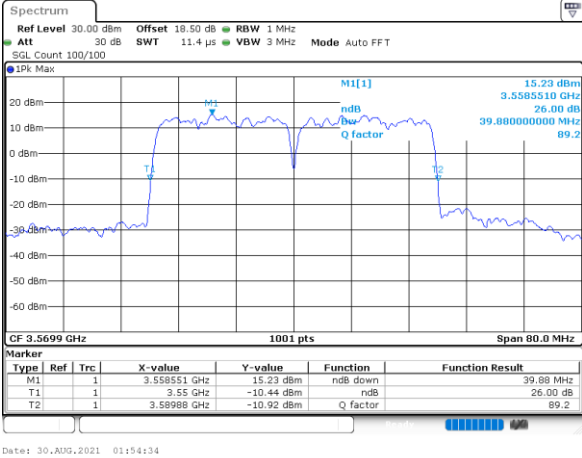

Highest Channel / 15MHz+20MHz

Date: 30.AUG.2021 01:45:22

Highest Channel / 20MHz+5MHz

Date: 30.AUG.2021 03:10:145

LTE Band 48C

QPSK

Lowest Channel / 20MHz+10MHz

Date: 30_AUG_2021 02:16:33

Lowest Channel / 20MHz+15MHz

Date: 30_AUG_2021 02:10:18

Middle Channel / 20MHz+10MHz

Date: 30_AUG_2021 02:19:33

Middle Channel / 20MHz+15MHz

Date: 30_AUG_2021 02:10:19

Highest Channel / 20MHz+10MHz

Date: 30_AUG_2021 02:22:39

Highest Channel / 20MHz+15MHz

Date: 30_AUG_2021 02:13:21

LTE Band 48C

QPSK

Lowest Channel / 20MHz+20MHz

N/A

Date: 30_AUG_2021 01:54:34

Middle Channel / 20MHz+20MHz

N/A

Date: 30_AUG_2021 01:58:18

Highest Channel / 20MHz+20MHz

N/A

Date: 30_AUG_2021 02:01:18

LTE Band 48C

16QAM

Lowest Channel / 5MHz+20MHz