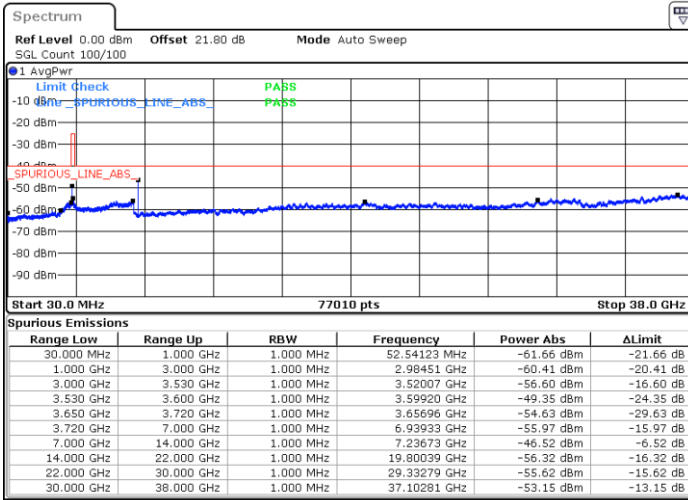

Date: 5.SEP.2021 12:14:16

LTE Band 48 / 15MHz

64QAM

Lowest Channel / 1RB0

Lowest Channel / 1RBmax

Date: 5.SEP.2021 12:22:38

Date: 5.SEP.2021 12:34:23

Lowest Channel / Full RB

N/A

Date: 5.SEP.2021 12:38:06

LTE Band 48 / 15MHz

64QAM

Middle Channel / 1RB0

Middle Channel / 1RBmax

Date: 5.SEP.2021 12:57:35

Date: 5.SEP.2021 13:01:02

Middle Channel / Full RB

N/A

Date: 5.SEP.2021 13:47:14

LTE Band 48 / 15MHz

64QAM

Highest Channel / 1RB0

Highest Channel / 1RBmax

Date: 5.SEP.2021 14:14:56

Date: 5.SEP.2021 14:21:18

Highest Channel / Full RB

N/A

Date: 5.SEP.2021 14:40:10

LTE Band 48 / 20MHz

64QAM

Lowest Channel / 1RB0

Lowest Channel / 1RBmax