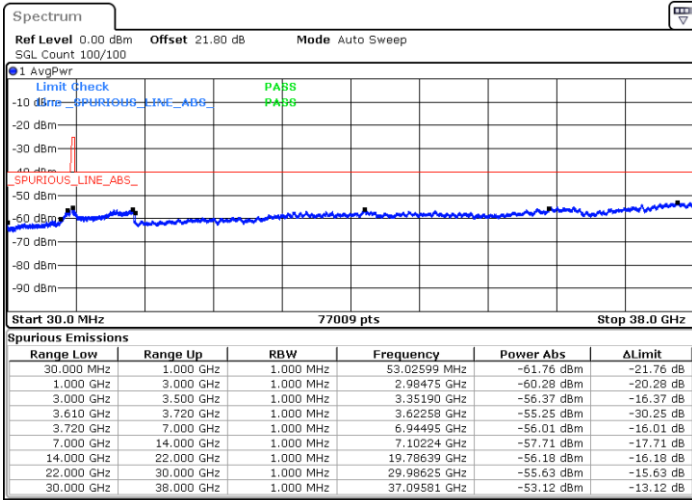

LTE Band 48 / 20MHz

16QAM

Lowest Channel / 1RB0

Lowest Channel / 1RBmax

Date: 5.SEP.2021 14:50:14

Date: 5.SEP.2021 14:58:56

Lowest Channel / Full RB

N/A

Date: 5.SEP.2021 15:12:33

LTE Band 48 / 20MHz

16QAM

Middle Channel / 1RB0

Middle Channel / 1RBmax

Date: 5.SEP.2021 15:22:50

Date: 5.SEP.2021 15:32:51

Middle Channel / Full RB