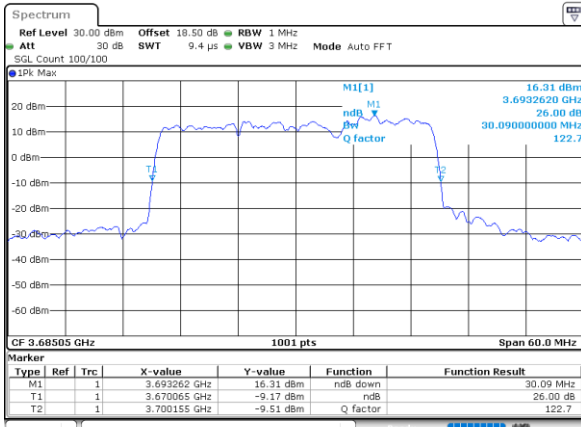

Date: 30.AUG.2021 03:23:36

Highest Channel / 10MHz+20MHz

Date: 30.AUG.2021 03:13:47

LTE Band 48C

16QAM

Lowest Channel / 15MHz+20MHz

Date: 30.AUG.2021 01:50:52

Lowest Channel / 20MHz+5MHz

Date: 30.AUG.2021 02:15:21

Middle Channel / 15MHz+20MHz

Date: 30.AUG.2021 01:47:19

Middle Channel / 20MHz+5MHz

Date: 30.AUG.2021 03:00:00

Highest Channel / 15MHz+20MHz

Date: 30.AUG.2021 01:44:37

Highest Channel / 20MHz+5MHz

Date: 30.AUG.2021 03:10:23

LTE Band 48C

16QAM

Lowest Channel / 20MHz+10MHz

Date: 30_AUG_2021 02:16:53

Lowest Channel / 20MHz+15MHz

Date: 30_AUG_2021 02:10:03

Middle Channel / 20MHz+10MHz

Date: 30_AUG_2021 02:19:13

Middle Channel / 20MHz+15MHz

Date: 30_AUG_2021 02:10:36

Highest Channel / 20MHz+10MHz

Date: 30_AUG_2021 02:23:00

Highest Channel / 20MHz+15MHz

Date: 30_AUG_2021 02:13:06

LTE Band 48C