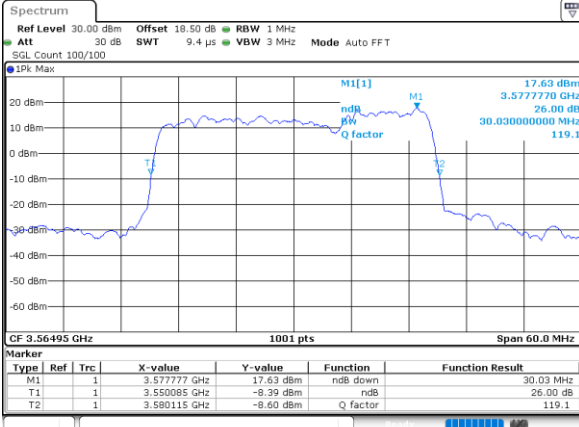

Lowest Channel / 15MHz+20MHz

Date: 30.AUG.2021 01:51:55

Lowest Channel / 20MHz+5MHz

Date: 30.AUG.2021 02:16:57

Middle Channel / 15MHz+20MHz

Date: 30.AUG.2021 01:46:56

Middle Channel / 20MHz+5MHz

Date: 30.AUG.2021 03:10:16

Highest Channel / 15MHz+20MHz

Date: 30.AUG.2021 01:45:22

Highest Channel / 20MHz+5MHz

Date: 30.AUG.2021 03:10:145

LTE Band 48C

QPSK

Lowest Channel / 20MHz+10MHz

Date: 30_AUG_2021 02:16:33

Lowest Channel / 20MHz+15MHz

Date: 30_AUG_2021 02:10:18

Middle Channel / 20MHz+10MHz

Date: 30_AUG_2021 02:19:33

Middle Channel / 20MHz+15MHz

Date: 30_AUG_2021 02:10:19

Highest Channel / 20MHz+10MHz

Date: 30_AUG_2021 02:22:39

Highest Channel / 20MHz+15MHz

Date: 30_AUG_2021 02:13:21

LTE Band 48C

QPSK

Lowest Channel / 20MHz+20MHz

N/A

Date: 30_AUG_2021 01:54:34

Middle Channel / 20MHz+20MHz