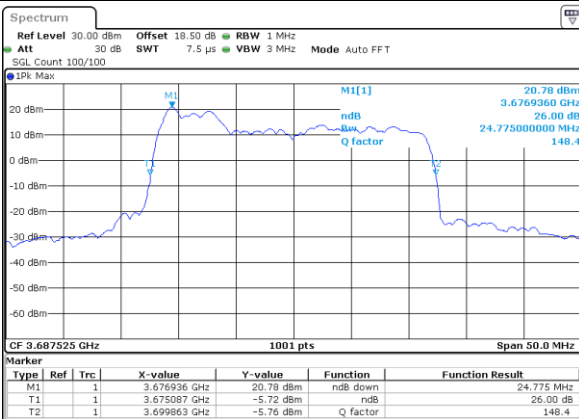

N/A

Date: 30_AUG_2021 02:01:37

LTE Band 48C

64QAM

Lowest Channel / 5MHz+20MHz

Date: 30_AUG_2021 03:19:50

Lowest Channel / 10MHz+20MHz

Date: 30_AUG_2021 03:10:11

Middle Channel / 5MHz+20MHz

Date: 30_AUG_2021 03:21:13

Middle Channel / 10MHz+20MHz

Date: 30_AUG_2021 03:12:05

Highest Channel / 5MHz+20MHz

Date: 30_AUG_2021 03:23:50

Highest Channel / 10MHz+20MHz

Date: 30_AUG_2021 03:13:34

LTE Band 48C

64QAM

Lowest Channel / 15MHz+20MHz

Date: 30_AUG.2021 01:50:28

Lowest Channel / 20MHz+5MHz

Date: 30_AUG.2021 02:15:10

Middle Channel / 15MHz+20MHz

Date: 30_AUG.2021 01:47:41