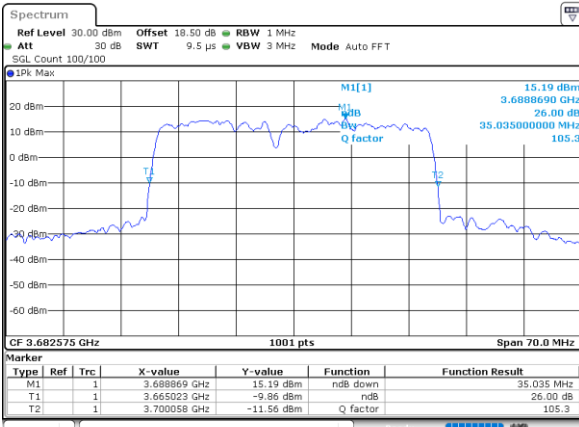

N/A

Date: 30_AUG_2021 02:01:37

LTE Band 48C

64QAM

Lowest Channel / 5MHz+20MHz

Date: 30_AUG_2021 03:19:50

Lowest Channel / 10MHz+20MHz

Date: 30_AUG_2021 03:10:11

Middle Channel / 5MHz+20MHz

Date: 30_AUG_2021 03:21:13

Middle Channel / 10MHz+20MHz

Date: 30_AUG_2021 03:12:05

Highest Channel / 5MHz+20MHz

Date: 30_AUG_2021 03:23:50

Highest Channel / 10MHz+20MHz

Date: 30_AUG_2021 03:13:34

LTE Band 48C

64QAM

Lowest Channel / 15MHz+20MHz

Date: 30_AUG.2021 01:50:28

Lowest Channel / 20MHz+5MHz

Date: 30_AUG.2021 02:15:10

Middle Channel / 15MHz+20MHz

Date: 30_AUG.2021 01:47:41

Middle Channel / 20MHz+5MHz

Date: 30_AUG.2021 02:15:44

Highest Channel / 15MHz+20MHz

Date: 30_AUG.2021 01:44:19

Highest Channel / 20MHz+5MHz

Date: 30_AUG.2021 03:10:33