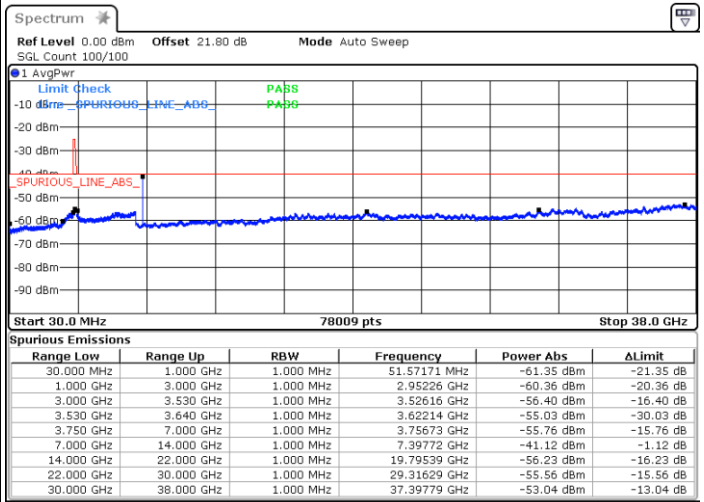

Date: 5.SEP.2021 15:12:33

LTE Band 48 / 20MHz

16QAM

Middle Channel / 1RB0

Middle Channel / 1RBmax

Date: 5.SEP.2021 15:22:50

Date: 5.SEP.2021 15:32:51

Middle Channel / Full RB

N/A

Date: 5.SEP.2021 15:49:14

LTE Band 48 / 20MHz

16QAM

Highest Channel / 1RB0

Highest Channel / 1RBmax

Date: 5.SEP.2021 16:09:28

Date: 5.SEP.2021 16:22:14

Highest Channel / Full RB

N/A

Date: 5.SEP.2021 16:55:17

LTE Band 48 / 5MHz

64QAM

Lowest Channel / 1RB0

Lowest Channel / 1RBmax

Date: 4.SEP.2021 18:01:26