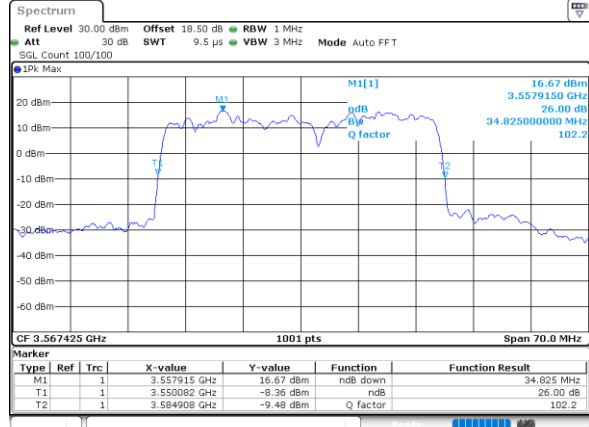

Date: 30.AUG.2021 03:23:36

Highest Channel / 10MHz+20MHz

Date: 30.AUG.2021 03:13:47

LTE Band 48C

16QAM

Lowest Channel / 15MHz+20MHz

Date: 30.AUG.2021 01:50:52

Lowest Channel / 20MHz+5MHz

Date: 30.AUG.2021 02:15:21

Middle Channel / 15MHz+20MHz

Date: 30.AUG.2021 01:47:19

Middle Channel / 20MHz+5MHz

Date: 30.AUG.2021 03:00:00

Highest Channel / 15MHz+20MHz

Date: 30.AUG.2021 01:44:37

Highest Channel / 20MHz+5MHz

Date: 30.AUG.2021 03:10:23

LTE Band 48C

16QAM

Lowest Channel / 20MHz+10MHz

Date: 30_AUG_2021 02:16:53

Lowest Channel / 20MHz+15MHz

Date: 30_AUG_2021 02:10:03

Middle Channel / 20MHz+10MHz

Date: 30_AUG_2021 02:19:13

Middle Channel / 20MHz+15MHz

Date: 30_AUG_2021 02:10:36

Highest Channel / 20MHz+10MHz

Date: 30_AUG_2021 02:23:00

Highest Channel / 20MHz+15MHz

Date: 30_AUG_2021 02:13:06

LTE Band 48C