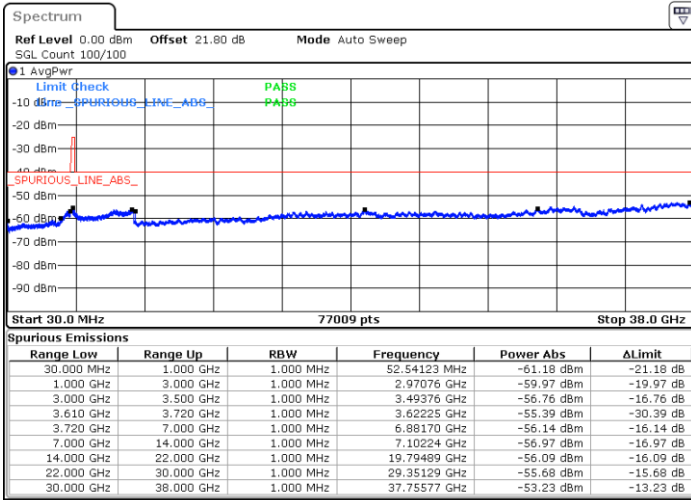

Middle Channel / Full RB

N/A

Date: 5.SEP.2021 13:47:14

LTE Band 48 / 15MHz

64QAM

Highest Channel / 1RB0

Highest Channel / 1RBmax

Date: 5.SEP.2021 14:14:56

Date: 5.SEP.2021 14:21:18

Highest Channel / Full RB

N/A

Date: 5.SEP.2021 14:40:10

LTE Band 48 / 20MHz

64QAM

Lowest Channel / 1RB0

Lowest Channel / 1RBmax

Date: 5.SEP.2021 14:54:11

Date: 5.SEP.2021 15:02:49

Lowest Channel / Full RB

N/A

Date: 5.SEP.2021 15:08:17

LTE Band 48 / 20MHz

64QAM

Middle Channel / 1RB0