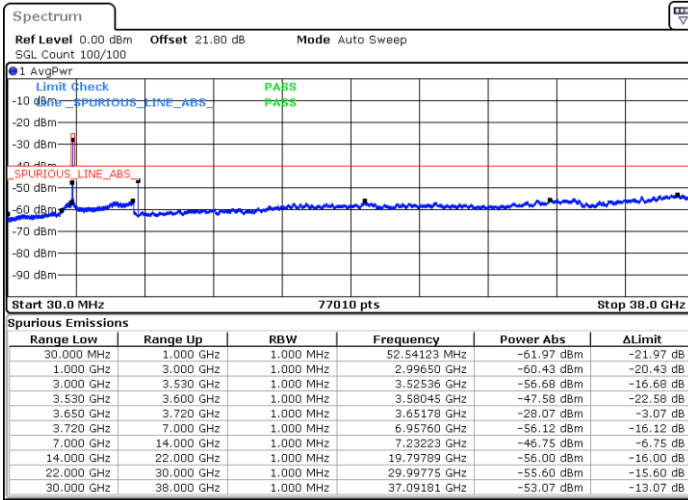

Date: 5.SEP.2021 14:21:18

Highest Channel / Full RB

N/A

Date: 5.SEP.2021 14:40:10

LTE Band 48 / 20MHz

64QAM

Lowest Channel / 1RB0

Lowest Channel / 1RBmax

Date: 5.SEP.2021 14:54:11

Date: 5.SEP.2021 15:02:49

Lowest Channel / Full RB

N/A

Date: 5.SEP.2021 15:08:17

LTE Band 48 / 20MHz

64QAM

Middle Channel / 1RB0

Middle Channel / 1RBmax

Date: 5.SEP.2021 15:25:44

Date: 5.SEP.2021 17:01:02

Middle Channel / Full RB

N/A

Date: 5.SEP.2021 15:53:01

LTE Band 48 / 20MHz

64QAM