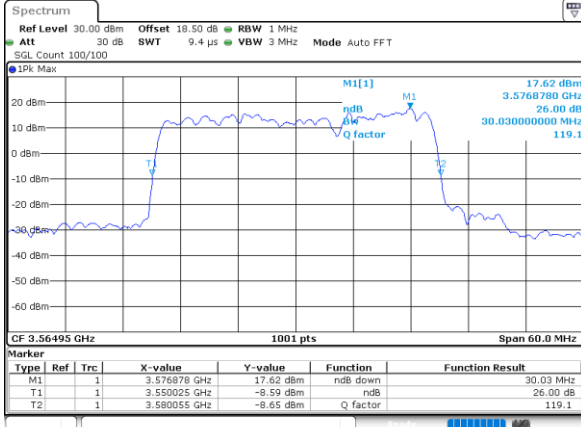

Date: 30.AUG.2021 03:23:36

Highest Channel / 10MHz+20MHz

Date: 30.AUG.2021 03:13:47

LTE Band 48C

16QAM

Lowest Channel / 15MHz+20MHz

Date: 30.AUG.2021 01:50:52

Lowest Channel / 20MHz+5MHz

Date: 30.AUG.2021 02:15:21

Middle Channel / 15MHz+20MHz

Date: 30.AUG.2021 01:47:19

Middle Channel / 20MHz+5MHz

Date: 30.AUG.2021 03:00:00

Highest Channel / 15MHz+20MHz

Date: 30.AUG.2021 01:44:37

Highest Channel / 20MHz+5MHz

Date: 30.AUG.2021 03:10:23

LTE Band 48C

16QAM

Lowest Channel / 20MHz+10MHz

Date: 30_AUG_2021 02:16:53

Lowest Channel / 20MHz+15MHz

Date: 30_AUG_2021 02:10:03

Middle Channel / 20MHz+10MHz

Date: 30_AUG_2021 02:19:13

Middle Channel / 20MHz+15MHz

Date: 30_AUG_2021 02:10:36

Highest Channel / 20MHz+10MHz

Date: 30_AUG_2021 02:23:00

Highest Channel / 20MHz+15MHz

Date: 30_AUG_2021 02:13:06

LTE Band 48C