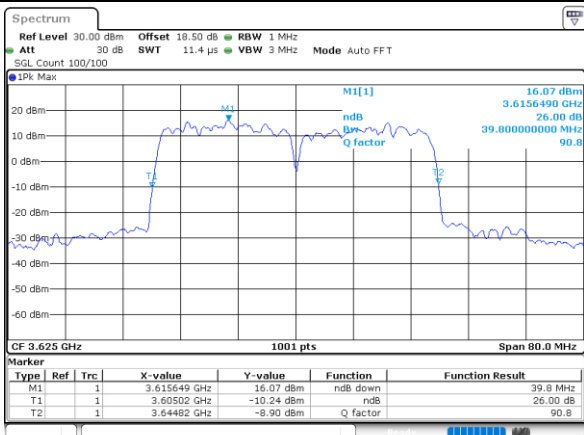

Date: 30_AUG_2021 02:19:13

Middle Channel / 20MHz+15MHz

Date: 30_AUG_2021 02:10:36

Highest Channel / 20MHz+10MHz

Date: 30_AUG_2021 02:23:00

Highest Channel / 20MHz+15MHz

Date: 30_AUG_2021 02:13:06

LTE Band 48C

16QAM

Lowest Channel / 20MHz+20MHz

N/A

Date: 30_AUG_2021 01:54:52

Middle Channel / 20MHz+20MHz

N/A

Date: 30_AUG_2021 01:57:53

Highest Channel / 20MHz+20MHz

N/A

Date: 30_AUG_2021 02:01:37

LTE Band 48C

64QAM

Lowest Channel / 5MHz+20MHz

Date: 30_AUG_2021 03:19:50

Lowest Channel / 10MHz+20MHz

Date: 30_AUG_2021 03:10:11