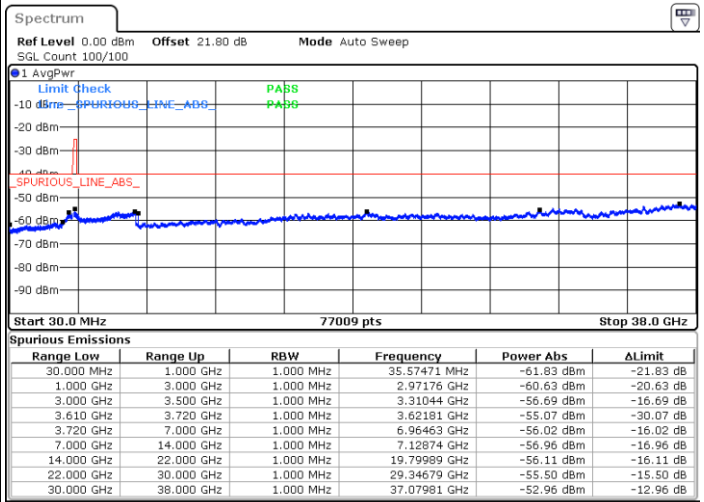

LTE Band 48 / 10MHz

64QAM

Highest Channel / 1RB0

Highest Channel / 1RBmax

Date: 5.SEP.2021 11:54:38

Date: 5.SEP.2021 12:07:47

Highest Channel / Full RB

N/A

Date: 5.SEP.2021 12:14:16

LTE Band 48 / 15MHz

64QAM

Lowest Channel / 1RB0

Lowest Channel / 1RBmax

Date: 5.SEP.2021 12:22:38

Date: 5.SEP.2021 12:34:23

Lowest Channel / Full RB

N/A

Date: 5.SEP.2021 12:38:06

LTE Band 48 / 15MHz

64QAM

Middle Channel / 1RB0

Middle Channel / 1RBmax

Date: 5.SEP.2021 12:57:35

Date: 5.SEP.2021 13:01:02

Middle Channel / Full RB

N/A

Date: 5.SEP.2021 13:47:14

LTE Band 48 / 15MHz

64QAM

Highest Channel / 1RB0

Highest Channel / 1RBmax

Date: 5.SEP.2021 14:14:56