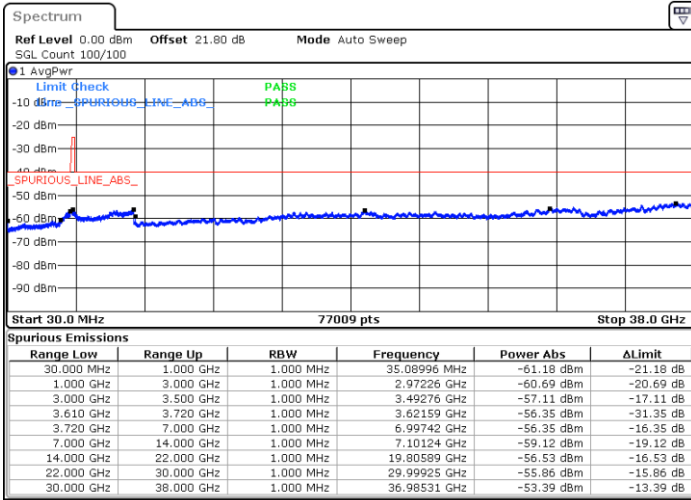

Date: 4.SEP.2021 18:29:38

Date: 4.SEP.2021 18:37:02

Middle Channel / Full RB

N/A

Date: 4.SEP.2021 18:45:27

LTE Band 48 / 5MHz

64QAM

Highest Channel / 1RB0

Highest Channel / 1RBmax

Date: 4.SEP.2021 19:00:35

Date: 4.SEP.2021 19:10:47

Highest Channel / Full RB

N/A

Date: 4.SEP.2021 19:17:38

LTE Band 48 / 10MHz

64QAM

Lowest Channel / 1RB0

Lowest Channel / 1RBmax

Date: 4.SEP.2021 19:26:11

Date: 4.SEP.2021 19:34:40

Lowest Channel / Full RB

N/A

Date: 4.SEP.2021 20:14:47

LTE Band 48 / 10MHz