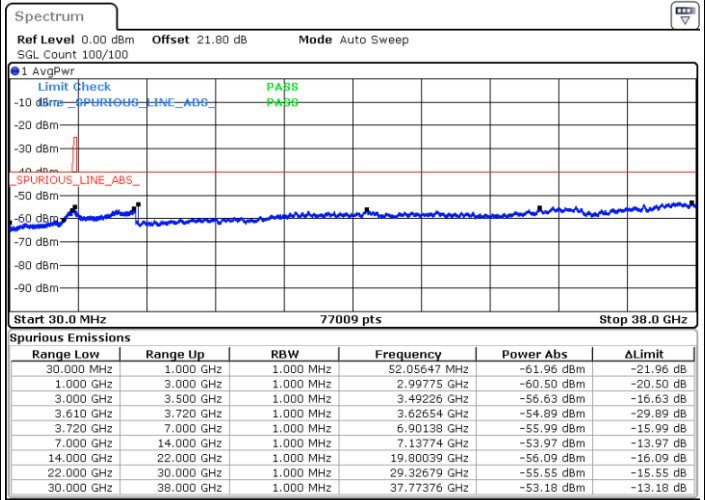

Middle Channel / Full RB

N/A

Date: 5.SEP.2021 13:47:14

LTE Band 48 / 15MHz

64QAM

Highest Channel / 1RB0

Highest Channel / 1RBmax

Date: 5.SEP.2021 14:14:56

Date: 5.SEP.2021 14:21:18

Highest Channel / Full RB

N/A

Date: 5.SEP.2021 14:40:10

LTE Band 48 / 20MHz

64QAM

Lowest Channel / 1RB0

Lowest Channel / 1RBmax

Date: 5.SEP.2021 14:54:11

Date: 5.SEP.2021 15:02:49

Lowest Channel / Full RB

N/A

Date: 5.SEP.2021 15:08:17

LTE Band 48 / 20MHz

64QAM

Middle Channel / 1RB0