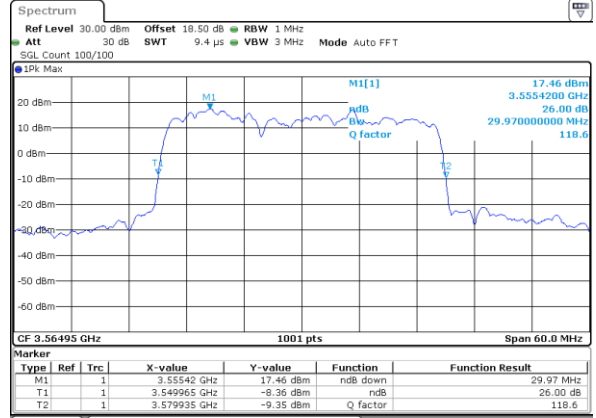

Date: 30_AUG_2021 02:19:13

Middle Channel / 20MHz+15MHz

Date: 30_AUG_2021 02:10:36

Highest Channel / 20MHz+10MHz

Date: 30_AUG_2021 02:23:00

Highest Channel / 20MHz+15MHz

Date: 30_AUG_2021 02:13:06

LTE Band 48C

N/A

Date: 30_AUG_2021 02:01:37

LTE Band 48C

64QAM

Lowest Channel / 5MHz+20MHz

Date: 30_AUG_2021 03:19:50

Lowest Channel / 10MHz+20MHz

Date: 30_AUG_2021 03:10:11

Middle Channel / 5MHz+20MHz

Date: 30_AUG_2021 03:21:13

Middle Channel / 10MHz+20MHz

Date: 30_AUG_2021 03:12:05

Highest Channel / 5MHz+20MHz

Date: 30_AUG_2021 03:23:50

Highest Channel / 10MHz+20MHz

Date: 30_AUG_2021 03:13:34

LTE Band 48C

64QAM

Lowest Channel / 15MHz+20MHz

Date: 30_AUG.2021 01:50:28

Lowest Channel / 20MHz+5MHz

Date: 30_AUG.2021 02:15:10

Middle Channel / 15MHz+20MHz

Date: 30_AUG.2021 01:47:41