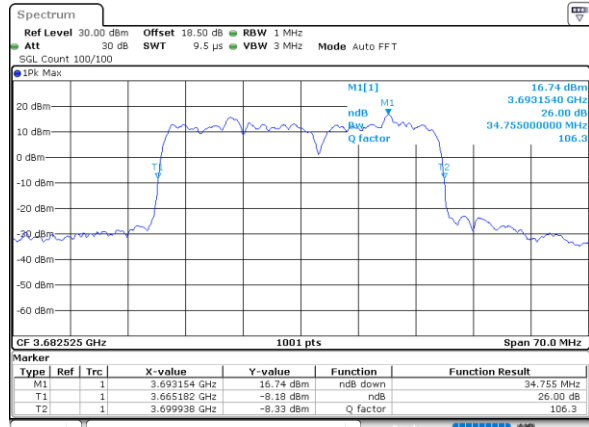

Date: 30.AUG.2021 03:10:23

LTE Band 48C

16QAM

Lowest Channel / 20MHz+10MHz

Date: 30_AUG_2021 02:16:53

Lowest Channel / 20MHz+15MHz

Date: 30_AUG_2021 02:10:03

Middle Channel / 20MHz+10MHz

Date: 30_AUG_2021 02:19:13

Middle Channel / 20MHz+15MHz

Date: 30_AUG_2021 02:10:36

Highest Channel / 20MHz+10MHz

Date: 30_AUG_2021 02:23:00

Highest Channel / 20MHz+15MHz

Date: 30_AUG_2021 02:13:06

LTE Band 48C

16QAM

Lowest Channel / 20MHz+20MHz

N/A

Date: 30_AUG_2021 01:54:52

Middle Channel / 20MHz+20MHz

N/A

Date: 30_AUG_2021 01:57:53

Highest Channel / 20MHz+20MHz

N/A

Date: 30_AUG_2021 02:01:37

LTE Band 48C

64QAM

Lowest Channel / 5MHz+20MHz

Date: 30_AUG_2021 03:19:50

Lowest Channel / 10MHz+20MHz

Date: 30_AUG_2021 03:10:11