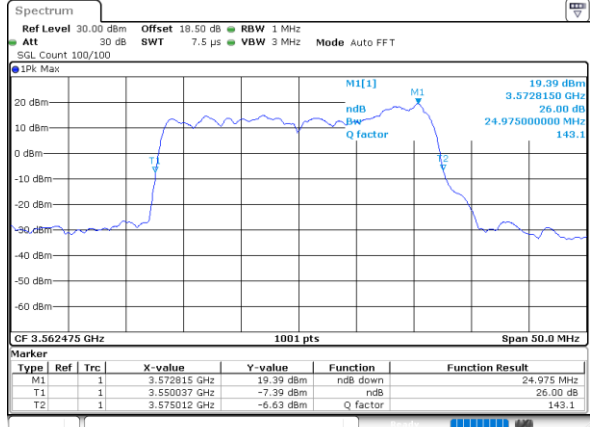

N/A

Date: 30_AUG_2021 02:01:37

LTE Band 48C

64QAM

Lowest Channel / 5MHz+20MHz

Date: 30_AUG_2021 03:19:50

Lowest Channel / 10MHz+20MHz

Date: 30_AUG_2021 03:10:11

Middle Channel / 5MHz+20MHz

Date: 30_AUG_2021 03:21:13

Middle Channel / 10MHz+20MHz

Date: 30_AUG_2021 03:12:05

Highest Channel / 5MHz+20MHz

Date: 30_AUG_2021 03:23:50

Highest Channel / 10MHz+20MHz

Date: 30_AUG_2021 03:13:34

LTE Band 48C

64QAM

Lowest Channel / 15MHz+20MHz

Date: 30_AUG.2021 01:50:28

Lowest Channel / 20MHz+5MHz

Date: 30_AUG.2021 02:15:10

Middle Channel / 15MHz+20MHz

Date: 30_AUG.2021 01:47:41

Middle Channel / 20MHz+5MHz

Date: 30_AUG.2021 02:15:44

Highest Channel / 15MHz+20MHz

Date: 30_AUG.2021 01:44:19

Highest Channel / 20MHz+5MHz

Date: 30_AUG.2021 03:10:33