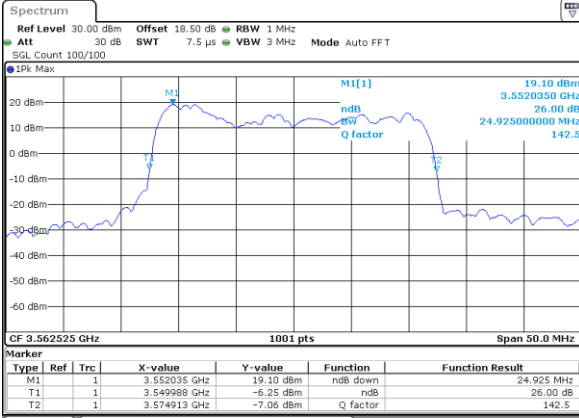

Date: 30_AUG_2021 02:19:13

Middle Channel / 20MHz+15MHz

Date: 30_AUG_2021 02:10:36

Highest Channel / 20MHz+10MHz

Date: 30_AUG_2021 02:23:00

Highest Channel / 20MHz+15MHz

Date: 30_AUG_2021 02:13:06

LTE Band 48C

N/A

Date: 30_AUG_2021 02:01:37

LTE Band 48C

64QAM

Lowest Channel / 5MHz+20MHz

Date: 30_AUG_2021 03:19:50

Lowest Channel / 10MHz+20MHz

Date: 30_AUG_2021 03:10:11

Middle Channel / 5MHz+20MHz

Date: 30_AUG_2021 03:21:13

Middle Channel / 10MHz+20MHz

Date: 30_AUG_2021 03:12:05

Highest Channel / 5MHz+20MHz

Date: 30_AUG_2021 03:23:50

Highest Channel / 10MHz+20MHz

Date: 30_AUG_2021 03:13:34

LTE Band 48C

64QAM

Lowest Channel / 15MHz+20MHz

Date: 30_AUG.2021 01:50:28

Lowest Channel / 20MHz+5MHz

Date: 30_AUG.2021 02:15:10

Middle Channel / 15MHz+20MHz

Date: 30_AUG.2021 01:47:41