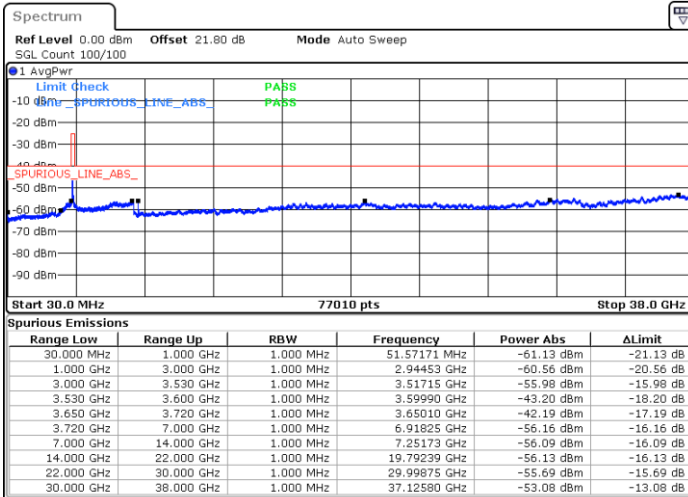

Date: 5.SEP.2021 14:54:11

Date: 5.SEP.2021 15:02:49

Lowest Channel / Full RB

N/A

Date: 5.SEP.2021 15:08:17

LTE Band 48 / 20MHz

64QAM

Middle Channel / 1RB0

Middle Channel / 1RBmax

Date: 5.SEP.2021 15:25:44

Date: 5.SEP.2021 17:01:02

Middle Channel / Full RB

N/A

Date: 5.SEP.2021 15:53:01

LTE Band 48 / 20MHz

64QAM

Highest Channel / 1RB0

Highest Channel / 1RBmax

Date: 5.SEP.2021 16:14:49

Date: 5.SEP.2021 16:46:43

Highest Channel / Full RB

N/A

Date: 5.SEP.2021 16:59:13

Frequency Stability