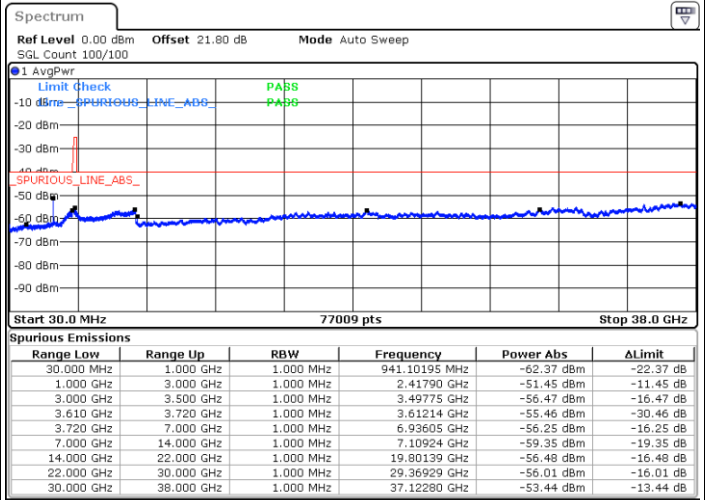

N/A

Date: 5.SEP.2021 15:49:14

LTE Band 48 / 20MHz

16QAM

Highest Channel / 1RB0

Highest Channel / 1RBmax

Date: 5.SEP.2021 16:09:28

Date: 5.SEP.2021 16:22:14

Highest Channel / Full RB

N/A

Date: 5.SEP.2021 16:55:17

LTE Band 48 / 5MHz

64QAM

Lowest Channel / 1RB0

Lowest Channel / 1RBmax

Date: 4.SEP.2021 18:01:26

Date: 4.SEP.2021 18:03:30

Lowest Channel / Full RB

N/A

Date: 4.SEP.2021 18:13:53

LTE Band 48 / 5MHz

64QAM

Middle Channel / 1RB0

Middle Channel / 1RBmax