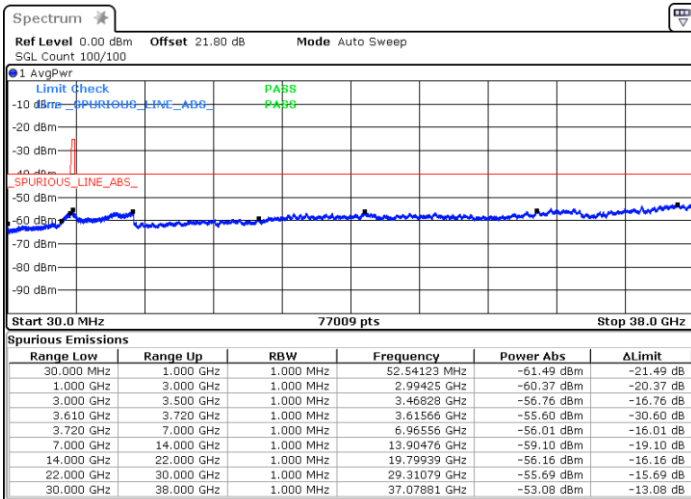

Middle Channel / Full RB

N/A

Date: 5.SEP.2021 13:47:14

LTE Band 48 / 15MHz

64QAM

Highest Channel / 1RB0

Highest Channel / 1RBmax

Date: 5.SEP.2021 14:14:56

Date: 5.SEP.2021 14:21:18

Highest Channel / Full RB

N/A

Date: 5.SEP.2021 14:40:10

LTE Band 48 / 20MHz

64QAM

Lowest Channel / 1RB0

Lowest Channel / 1RBmax

Date: 5.SEP.2021 14:54:11

Date: 5.SEP.2021 15:02:49

Lowest Channel / Full RB

N/A

Date: 5.SEP.2021 15:08:17

LTE Band 48 / 20MHz

64QAM

Middle Channel / 1RB0