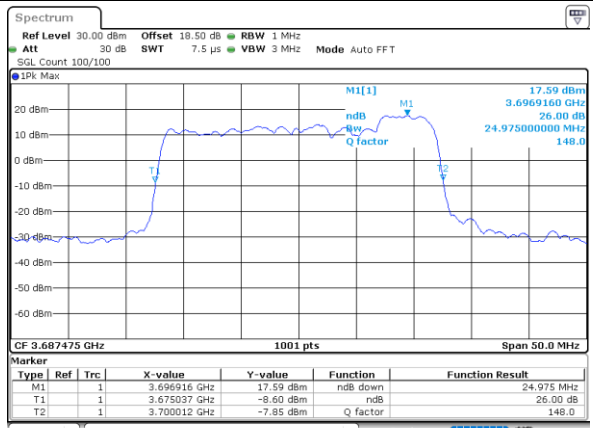

LTE Band 48C

QPSK

Lowest Channel / 5MHz+20MHz

Date: 30_AUG_2021 03:19:13

Lowest Channel / 10MHz+20MHz

Date: 30_AUG_2021 03:10:13

Middle Channel / 5MHz+20MHz

Date: 30_AUG_2021 03:21:41

Middle Channel / 10MHz+20MHz

Date: 30_AUG_2021 03:11:08

Highest Channel / 5MHz+20MHz

Date: 30_AUG_2021 03:23:22

Highest Channel / 10MHz+20MHz

Date: 30_AUG_2021 03:14:01

LTE Band 48C

QPSK

Lowest Channel / 15MHz+20MHz

Date: 30.AUG.2021 01:51:55

Lowest Channel / 20MHz+5MHz

Date: 30.AUG.2021 02:16:57

Middle Channel / 15MHz+20MHz

Date: 30.AUG.2021 01:46:56

Middle Channel / 20MHz+5MHz

Date: 30.AUG.2021 03:10:16

Highest Channel / 15MHz+20MHz

Date: 30.AUG.2021 01:45:22

Highest Channel / 20MHz+5MHz

Date: 30.AUG.2021 03:10:145

LTE Band 48C

QPSK

Lowest Channel / 20MHz+10MHz

Date: 30_AUG_2021 02:16:33