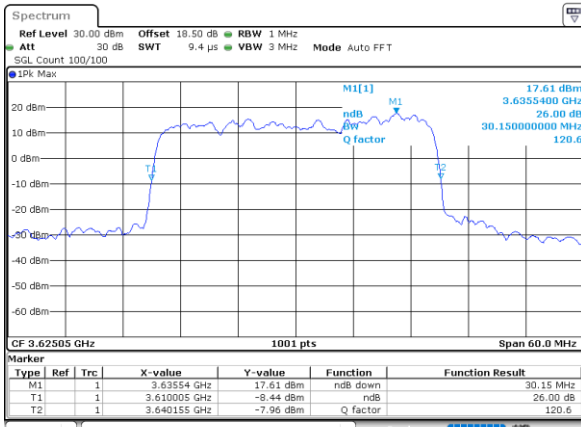

Date: 30.AUG.2021 03:23:36

Highest Channel / 10MHz+20MHz

Date: 30.AUG.2021 03:13:47

LTE Band 48C

16QAM

Lowest Channel / 15MHz+20MHz

Date: 30.AUG.2021 01:50:52

Lowest Channel / 20MHz+5MHz

Date: 30.AUG.2021 02:15:21

Middle Channel / 15MHz+20MHz

Date: 30.AUG.2021 01:47:19

Middle Channel / 20MHz+5MHz

Date: 30.AUG.2021 03:00:00

Highest Channel / 15MHz+20MHz

Date: 30.AUG.2021 01:44:37

Highest Channel / 20MHz+5MHz

Date: 30.AUG.2021 03:10:23

LTE Band 48C

16QAM

Lowest Channel / 20MHz+10MHz

Date: 30_AUG_2021 02:16:53

Lowest Channel / 20MHz+15MHz

Date: 30_AUG_2021 02:10:03

Middle Channel / 20MHz+10MHz

Date: 30_AUG_2021 02:19:13

Middle Channel / 20MHz+15MHz

Date: 30_AUG_2021 02:10:36

Highest Channel / 20MHz+10MHz

Date: 30_AUG_2021 02:23:00

Highest Channel / 20MHz+15MHz

Date: 30_AUG_2021 02:13:06

LTE Band 48C