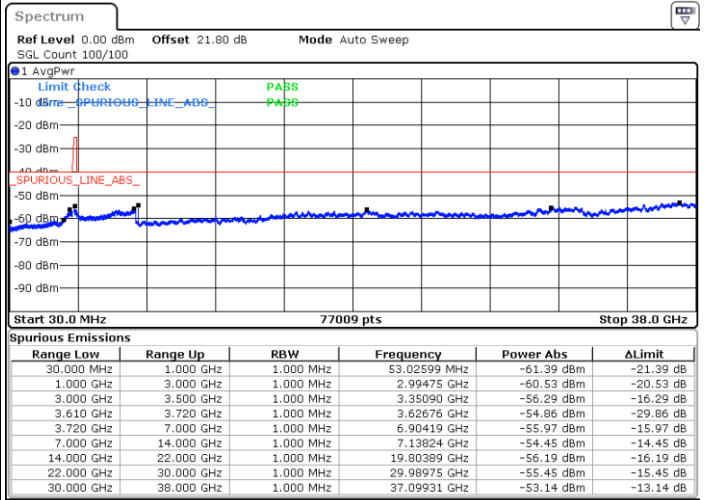

LTE Band 48 / 20MHz

16QAM

Lowest Channel / 1RB0

Lowest Channel / 1RBmax

Date: 5.SEP.2021 14:50:14

Date: 5.SEP.2021 14:58:56

Lowest Channel / Full RB

N/A

Date: 5.SEP.2021 15:12:33

LTE Band 48 / 20MHz

16QAM

Middle Channel / 1RB0

Middle Channel / 1RBmax

Date: 5.SEP.2021 15:22:50

Date: 5.SEP.2021 15:32:51

Middle Channel / Full RB

N/A

Date: 5.SEP.2021 15:49:14

LTE Band 48 / 20MHz

16QAM

Highest Channel / 1RB0

Highest Channel / 1RBmax

Date: 5.SEP.2021 16:09:28

Date: 5.SEP.2021 16:22:14