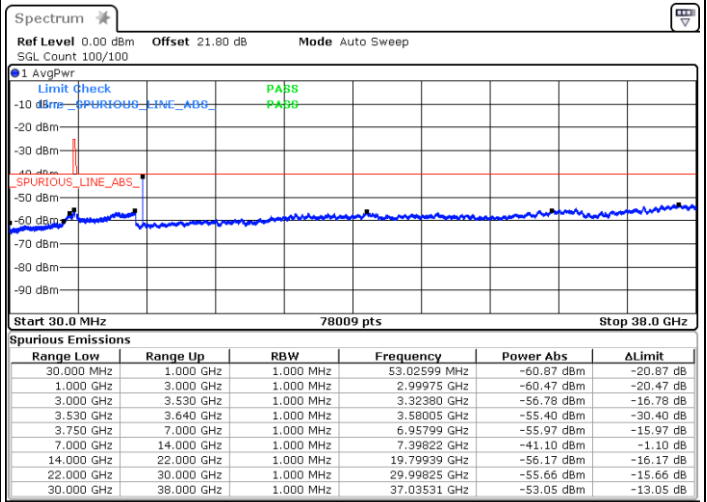

N/A

Date: 5.SEP.2021 12:38:06

LTE Band 48 / 15MHz

64QAM

Middle Channel / 1RB0

Middle Channel / 1RBmax

Date: 5.SEP.2021 12:57:35

Date: 5.SEP.2021 13:01:02

Middle Channel / Full RB

N/A

Date: 5.SEP.2021 13:47:14

LTE Band 48 / 15MHz

64QAM

Highest Channel / 1RB0

Highest Channel / 1RBmax

Date: 5.SEP.2021 14:14:56

Date: 5.SEP.2021 14:21:18

Highest Channel / Full RB

N/A

Date: 5.SEP.2021 14:40:10

LTE Band 48 / 20MHz

64QAM

Lowest Channel / 1RB0

Lowest Channel / 1RBmax