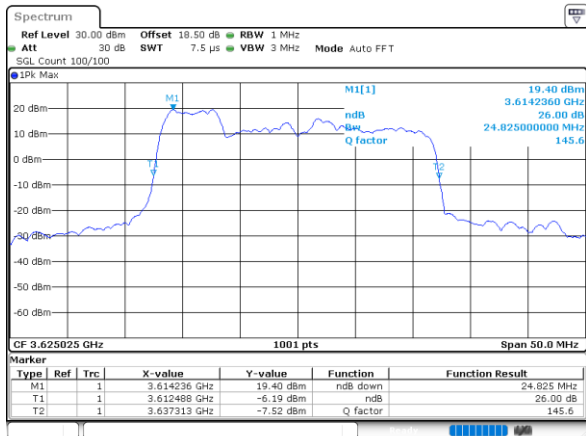

Highest Channel / 20MHz+15MHz

Date: 30_AUG_2021 02:13:21

LTE Band 48C

QPSK

Lowest Channel / 20MHz+20MHz

N/A

Date: 30_AUG_2021 01:54:34

Middle Channel / 20MHz+20MHz

N/A

Date: 30_AUG_2021 01:58:18

Highest Channel / 20MHz+20MHz

N/A

Date: 30_AUG_2021 02:01:18

LTE Band 48C

16QAM

Lowest Channel / 5MHz+20MHz

Date: 30.AUG.2021 03:19:34

Lowest Channel / 10MHz+20MHz

Date: 30.AUG.2021 03:18:44

Middle Channel / 5MHz+20MHz

Date: 30.AUG.2021 03:21:28

Middle Channel / 10MHz+20MHz

Date: 30.AUG.2021 03:13:35

Highest Channel / 5MHz+20MHz

Date: 30.AUG.2021 03:23:36

Highest Channel / 10MHz+20MHz

Date: 30.AUG.2021 03:13:47

LTE Band 48C

16QAM

Lowest Channel / 15MHz+20MHz

Date: 30.AUG.2021 01:50:52

Lowest Channel / 20MHz+5MHz