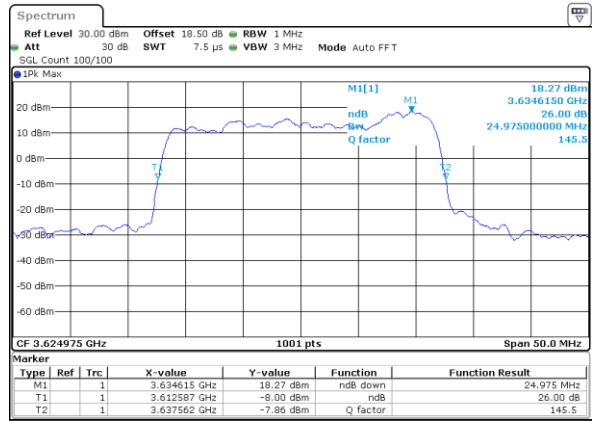

Date: 30.AUG.2021 03:19:34

Lowest Channel / 10MHz+20MHz

Date: 30.AUG.2021 03:18:44

Middle Channel / 5MHz+20MHz

Date: 30.AUG.2021 03:21:28

Middle Channel / 10MHz+20MHz

Date: 30.AUG.2021 03:13:35

Highest Channel / 5MHz+20MHz

Date: 30.AUG.2021 03:23:36

Highest Channel / 10MHz+20MHz

Date: 30.AUG.2021 03:13:47

LTE Band 48C

16QAM

Lowest Channel / 15MHz+20MHz

Date: 30.AUG.2021 01:50:52

Lowest Channel / 20MHz+5MHz

Date: 30.AUG.2021 02:15:21

Middle Channel / 15MHz+20MHz

Date: 30.AUG.2021 01:47:19

Middle Channel / 20MHz+5MHz

Date: 30.AUG.2021 03:00:00

Highest Channel / 15MHz+20MHz

Date: 30.AUG.2021 01:44:37

Highest Channel / 20MHz+5MHz

Date: 30.AUG.2021 03:10:23

LTE Band 48C

16QAM

Lowest Channel / 20MHz+10MHz

Date: 30_AUG_2021 02:16:53

Lowest Channel / 20MHz+15MHz

Date: 30_AUG_2021 02:10:03

Middle Channel / 20MHz+10MHz