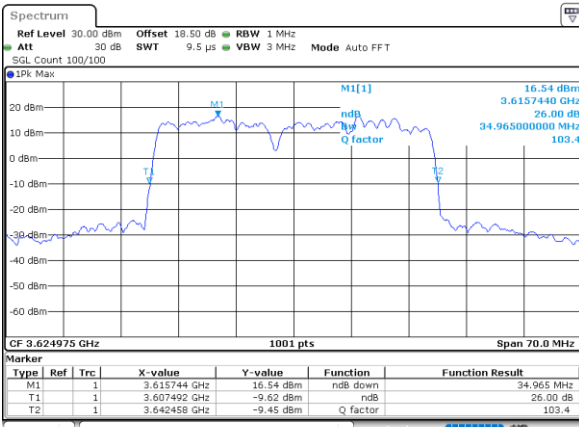

N/A

Date: 30_AUG_2021 02:01:37

LTE Band 48C

64QAM

Lowest Channel / 5MHz+20MHz

Date: 30_AUG_2021 03:19:50

Lowest Channel / 10MHz+20MHz

Date: 30_AUG_2021 03:10:11

Middle Channel / 5MHz+20MHz

Date: 30_AUG_2021 03:21:13

Middle Channel / 10MHz+20MHz

Date: 30_AUG_2021 03:12:05

Highest Channel / 5MHz+20MHz

Date: 30_AUG_2021 03:23:50

Highest Channel / 10MHz+20MHz

Date: 30_AUG_2021 03:13:34

LTE Band 48C

64QAM

Lowest Channel / 15MHz+20MHz

Date: 30_AUG.2021 01:50:28

Lowest Channel / 20MHz+5MHz

Date: 30_AUG.2021 02:15:10

Middle Channel / 15MHz+20MHz

Date: 30_AUG.2021 01:47:41

Middle Channel / 20MHz+5MHz

Date: 30_AUG.2021 02:15:44

Highest Channel / 15MHz+20MHz

Date: 30_AUG.2021 01:44:19

Highest Channel / 20MHz+5MHz

Date: 30_AUG.2021 03:10:33