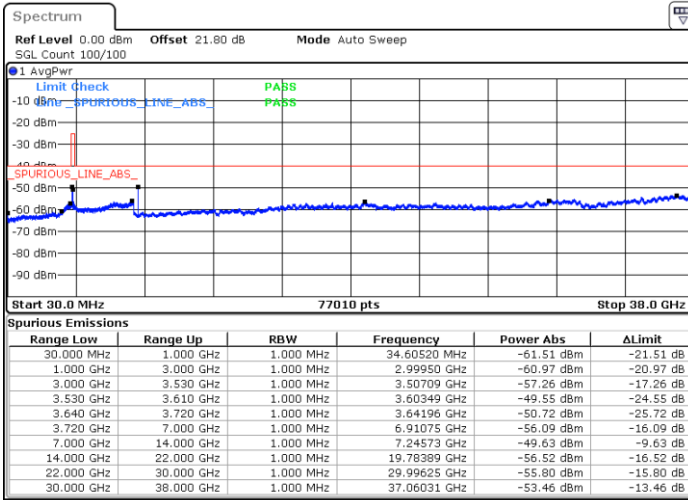

Highest Channel / Full RB

N/A

Date: 5.SEP.2021 16:55:17

LTE Band 48 / 5MHz

64QAM

Lowest Channel / 1RB0

Lowest Channel / 1RBmax

Date: 4.SEP.2021 18:01:26

Date: 4.SEP.2021 18:03:30

Lowest Channel / Full RB

N/A

Date: 4.SEP.2021 18:13:53

LTE Band 48 / 5MHz

64QAM

Middle Channel / 1RB0

Middle Channel / 1RBmax

Date: 4.SEP.2021 18:29:38

Date: 4.SEP.2021 18:37:02

Middle Channel / Full RB

N/A

Date: 4.SEP.2021 18:45:27

LTE Band 48 / 5MHz

64QAM

Highest Channel / 1RB0

Highest Channel / 1RBmax

Date: 4.SEP.2021 19:00:35

Date: 4.SEP.2021 19:10:47

Highest Channel / Full RB

N/A

Date: 4.SEP.2021 19:17:38

LTE Band 48 / 10MHz

64QAM