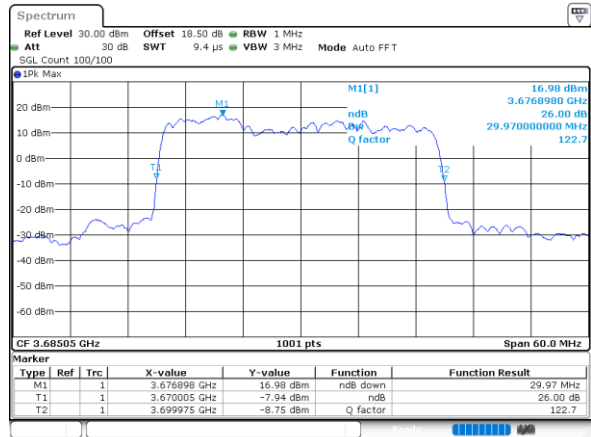

LTE Band 48C

QPSK

Lowest Channel / 5MHz+20MHz

Date: 30_AUG_2021 03:19:13

Lowest Channel / 10MHz+20MHz

Date: 30_AUG_2021 03:10:13

Middle Channel / 5MHz+20MHz

Date: 30_AUG_2021 03:21:41

Middle Channel / 10MHz+20MHz

Date: 30_AUG_2021 03:11:08

Highest Channel / 5MHz+20MHz

Date: 30_AUG_2021 03:23:22

Highest Channel / 10MHz+20MHz

Date: 30_AUG_2021 03:14:01

LTE Band 48C

QPSK

Lowest Channel / 15MHz+20MHz

Date: 30.AUG.2021 01:51:55

Lowest Channel / 20MHz+5MHz

Date: 30.AUG.2021 02:16:57

Middle Channel / 15MHz+20MHz

Date: 30.AUG.2021 01:46:56

Middle Channel / 20MHz+5MHz

Date: 30.AUG.2021 03:10:16

Highest Channel / 15MHz+20MHz

Date: 30.AUG.2021 01:45:22

Highest Channel / 20MHz+5MHz

Date: 30.AUG.2021 03:10:145

LTE Band 48C

QPSK

Lowest Channel / 20MHz+10MHz

Date: 30_AUG_2021 02:16:33