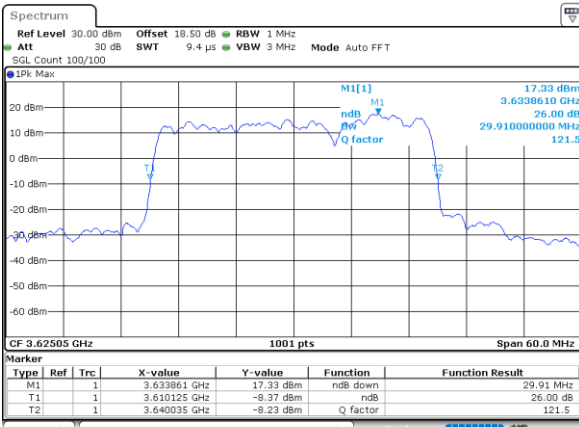

Lowest Channel / 15MHz+20MHz

Date: 30.AUG.2021 01:51:55

Lowest Channel / 20MHz+5MHz

Date: 30.AUG.2021 02:16:57

Middle Channel / 15MHz+20MHz

Date: 30.AUG.2021 01:46:56

Middle Channel / 20MHz+5MHz

Date: 30.AUG.2021 03:10:16

Highest Channel / 15MHz+20MHz

Date: 30.AUG.2021 01:45:22

Highest Channel / 20MHz+5MHz

Date: 30.AUG.2021 03:10:145

LTE Band 48C

QPSK

Lowest Channel / 20MHz+10MHz

Date: 30_AUG_2021 02:16:33

Lowest Channel / 20MHz+15MHz

Date: 30_AUG_2021 02:10:18

Middle Channel / 20MHz+10MHz

Date: 30_AUG_2021 02:19:33

Middle Channel / 20MHz+15MHz

Date: 30_AUG_2021 02:10:19

Highest Channel / 20MHz+10MHz

Date: 30_AUG_2021 02:22:39

Highest Channel / 20MHz+15MHz

Date: 30_AUG_2021 02:13:21

LTE Band 48C

QPSK

Lowest Channel / 20MHz+20MHz

N/A

Date: 30_AUG_2021 01:54:34

Middle Channel / 20MHz+20MHz