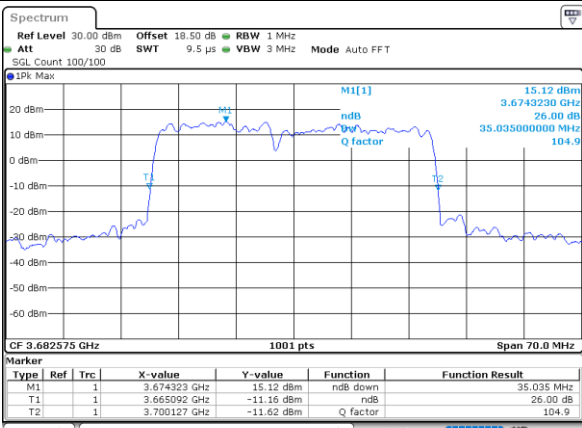

Middle Channel / 10MHz+20MHz

Date: 30_AUG_2021 03:11:08

Highest Channel / 5MHz+20MHz

Date: 30_AUG_2021 03:23:22

Highest Channel / 10MHz+20MHz

Date: 30_AUG_2021 03:14:01

LTE Band 48C

QPSK

Lowest Channel / 15MHz+20MHz

Date: 30.AUG.2021 01:51:55

Lowest Channel / 20MHz+5MHz

Date: 30.AUG.2021 02:16:57

Middle Channel / 15MHz+20MHz

Date: 30.AUG.2021 01:46:56

Middle Channel / 20MHz+5MHz

Date: 30.AUG.2021 03:10:16

Highest Channel / 15MHz+20MHz

Date: 30.AUG.2021 01:45:22

Highest Channel / 20MHz+5MHz

Date: 30.AUG.2021 03:10:145

LTE Band 48C

QPSK

Lowest Channel / 20MHz+10MHz

Date: 30_AUG_2021 02:16:33