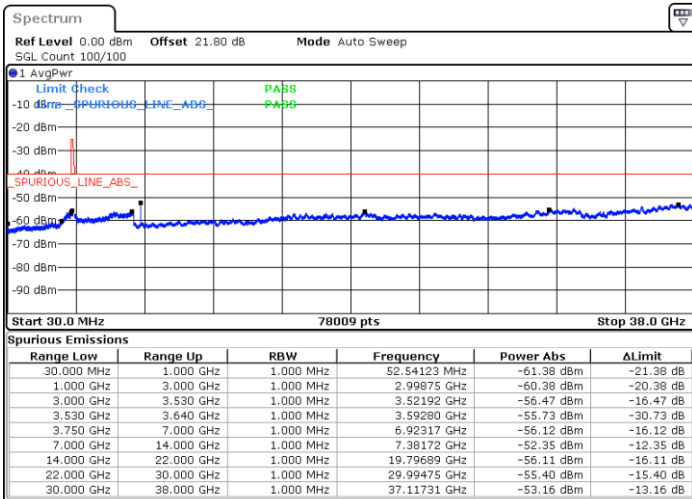

Date: 5.SEP.2021 15:12:33

LTE Band 48 / 20MHz

16QAM

Middle Channel / 1RB0

Middle Channel / 1RBmax

Date: 5.SEP.2021 15:22:50

Date: 5.SEP.2021 15:32:51

Middle Channel / Full RB

N/A

Date: 5.SEP.2021 15:49:14

LTE Band 48 / 20MHz

16QAM

Highest Channel / 1RB0

Highest Channel / 1RBmax

Date: 5.SEP.2021 16:09:28

Date: 5.SEP.2021 16:22:14

Highest Channel / Full RB

N/A

Date: 5.SEP.2021 16:55:17

LTE Band 48 / 5MHz

64QAM

Lowest Channel / 1RB0

Lowest Channel / 1RBmax

Date: 4.SEP.2021 18:01:26

Date: 4.SEP.2021 18:03:30

Lowest Channel / Full RB

N/A

Date: 4.SEP.2021 18:13:53

LTE Band 48 / 5MHz

64QAM

Middle Channel / 1RB0

Middle Channel / 1RBmax