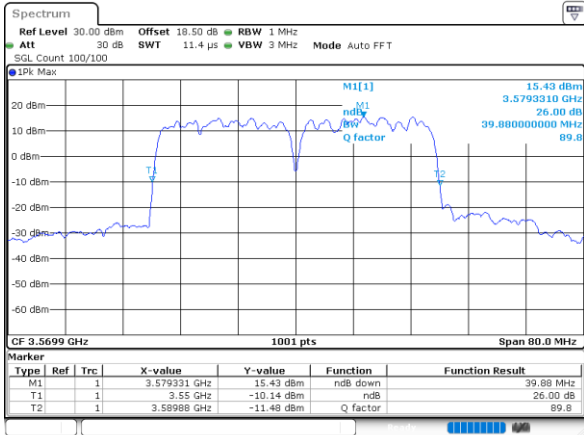

LTE Band 48C

16QAM

Lowest Channel / 20MHz+20MHz

N/A

Date: 30_AUG_2021 01:54:52