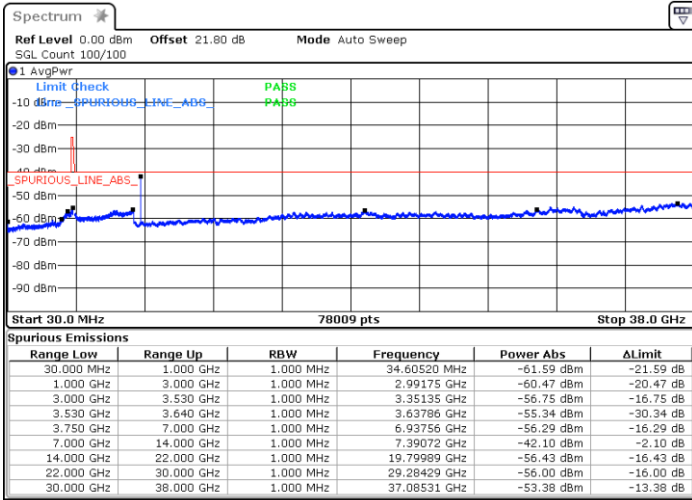

Date: 4.SEP.2021 18:03:30

Lowest Channel / Full RB

N/A

Date: 4.SEP.2021 18:13:53

LTE Band 48 / 5MHz

64QAM

Middle Channel / 1RB0

Middle Channel / 1RBmax

Date: 4.SEP.2021 18:29:38

Date: 4.SEP.2021 18:37:02

Middle Channel / Full RB

N/A

Date: 4.SEP.2021 18:45:27

LTE Band 48 / 5MHz

64QAM

Highest Channel / 1RB0

Highest Channel / 1RBmax

Date: 4.SEP.2021 19:00:35

Date: 4.SEP.2021 19:10:47

Highest Channel / Full RB

N/A

Date: 4.SEP.2021 19:17:38

LTE Band 48 / 10MHz

64QAM

Lowest Channel / 1RB0

Lowest Channel / 1RBmax

Date: 4.SEP.2021 19:26:11

Date: 4.SEP.2021 19:34:40

Lowest Channel / Full RB

N/A

Date: 4.SEP.2021 20:14:47

LTE Band 48 / 10MHz