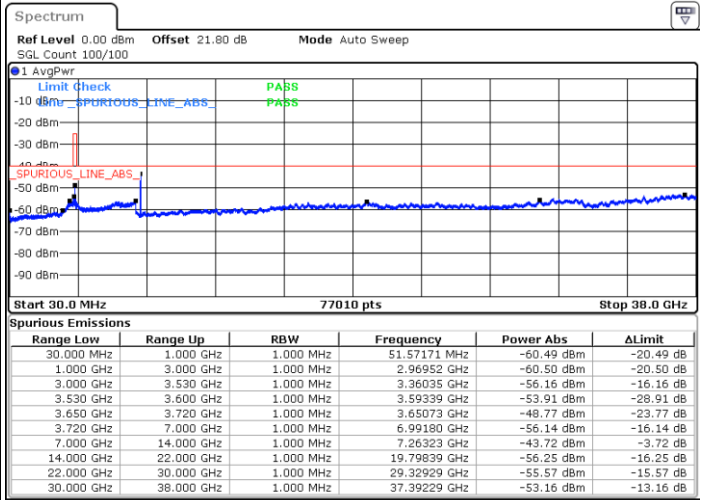

Date: 5.SEP.2021 12:14:16

LTE Band 48 / 15MHz

64QAM

Lowest Channel / 1RB0

Lowest Channel / 1RBmax

Date: 5.SEP.2021 12:22:38

Date: 5.SEP.2021 12:34:23

Lowest Channel / Full RB

N/A

Date: 5.SEP.2021 12:38:06

LTE Band 48 / 15MHz

64QAM

Middle Channel / 1RB0

Middle Channel / 1RBmax

Date: 5.SEP.2021 12:57:35

Date: 5.SEP.2021 13:01:02

Middle Channel / Full RB

N/A

Date: 5.SEP.2021 13:47:14

LTE Band 48 / 15MHz

64QAM

Highest Channel / 1RB0

Highest Channel / 1RBmax

Date: 5.SEP.2021 14:14:56

Date: 5.SEP.2021 14:21:18

Highest Channel / Full RB

N/A

Date: 5.SEP.2021 14:40:10

LTE Band 48 / 20MHz

64QAM

Lowest Channel / 1RB0

Lowest Channel / 1RBmax