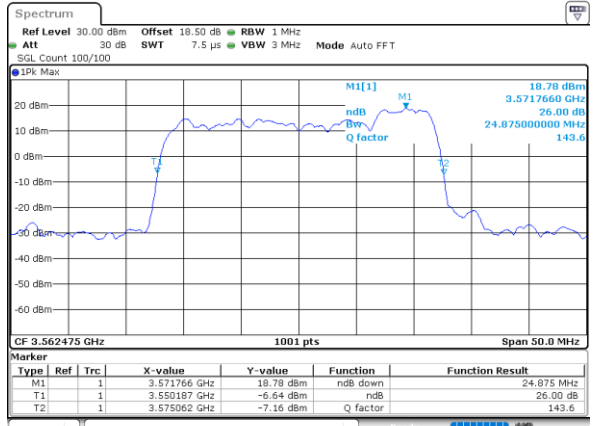

LTE Band 48C

QPSK

Lowest Channel / 5MHz+20MHz

Date: 30_AUG_2021 03:19:13

Lowest Channel / 10MHz+20MHz

Date: 30_AUG_2021 03:10:13

Middle Channel / 5MHz+20MHz

Date: 30_AUG_2021 03:21:41

Middle Channel / 10MHz+20MHz

Date: 30_AUG_2021 03:11:08

Highest Channel / 5MHz+20MHz

Date: 30_AUG_2021 03:23:22

Highest Channel / 10MHz+20MHz

Date: 30_AUG_2021 03:14:01

LTE Band 48C

QPSK

Lowest Channel / 15MHz+20MHz

Date: 30.AUG.2021 01:51:55

Lowest Channel / 20MHz+5MHz

Date: 30.AUG.2021 02:16:57

Middle Channel / 15MHz+20MHz

Date: 30.AUG.2021 01:46:56

Middle Channel / 20MHz+5MHz

Date: 30.AUG.2021 03:10:16

Highest Channel / 15MHz+20MHz

Date: 30.AUG.2021 01:45:22

Highest Channel / 20MHz+5MHz

Date: 30.AUG.2021 03:10:145

LTE Band 48C

QPSK

Lowest Channel / 20MHz+10MHz

Date: 30_AUG_2021 02:16:33