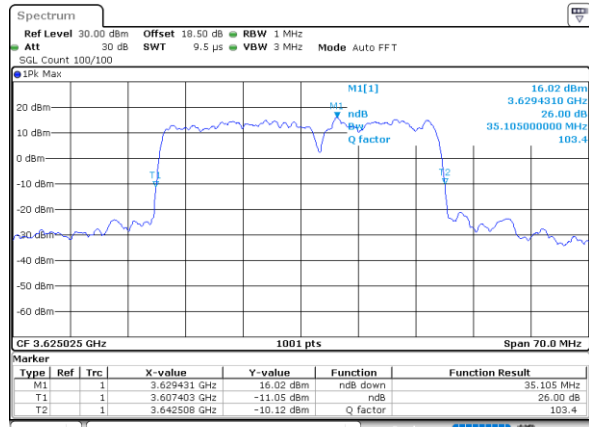

Date: 30.AUG.2021 03:23:36

Highest Channel / 10MHz+20MHz

Date: 30.AUG.2021 03:13:47

LTE Band 48C

16QAM

Lowest Channel / 15MHz+20MHz

Date: 30.AUG.2021 01:50:52

Lowest Channel / 20MHz+5MHz

Date: 30.AUG.2021 02:15:21

Middle Channel / 15MHz+20MHz

Date: 30.AUG.2021 01:47:19

Middle Channel / 20MHz+5MHz

Date: 30.AUG.2021 03:00:00

Highest Channel / 15MHz+20MHz

Date: 30.AUG.2021 01:44:37

Highest Channel / 20MHz+5MHz

Date: 30.AUG.2021 03:10:23

LTE Band 48C

16QAM

Lowest Channel / 20MHz+10MHz

Date: 30_AUG_2021 02:16:53

Lowest Channel / 20MHz+15MHz

Date: 30_AUG_2021 02:10:03

Middle Channel / 20MHz+10MHz

Date: 30_AUG_2021 02:19:13

Middle Channel / 20MHz+15MHz

Date: 30_AUG_2021 02:10:36

Highest Channel / 20MHz+10MHz

Date: 30_AUG_2021 02:23:00

Highest Channel / 20MHz+15MHz

Date: 30_AUG_2021 02:13:06

LTE Band 48C