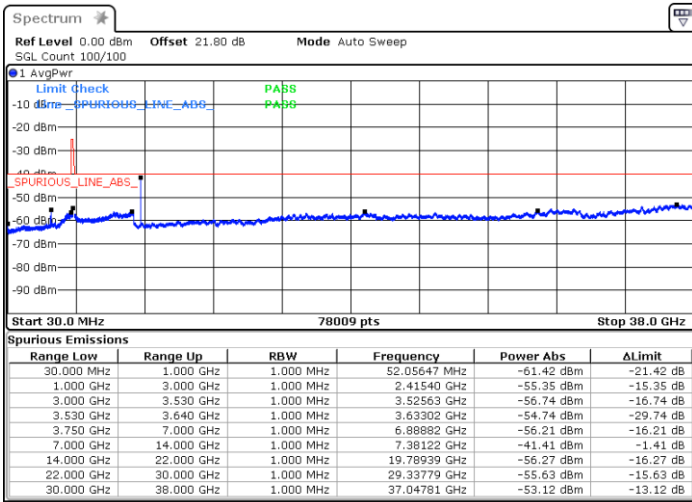

Lowest Channel / 1RB0

Lowest Channel / 1RBmax

Date: 4.SEP.2021 19:26:11

Date: 4.SEP.2021 19:34:40

Lowest Channel / Full RB

N/A

Date: 4.SEP.2021 20:14:47

LTE Band 48 / 10MHz

64QAM

MiddleChannel / 1RB0

Middle Channel / 1RBmax

Date: 4.SEP.2021 20:50:37

Date: 5.SEP.2021 17:03:01

Middle Channel / Full RB

N/A

Date: 4.SEP.2021 21:03:58

LTE Band 48 / 10MHz

64QAM

Highest Channel / 1RB0

Highest Channel / 1RBmax

Date: 5.SEP.2021 11:54:38

Date: 5.SEP.2021 12:07:47

Highest Channel / Full RB

N/A