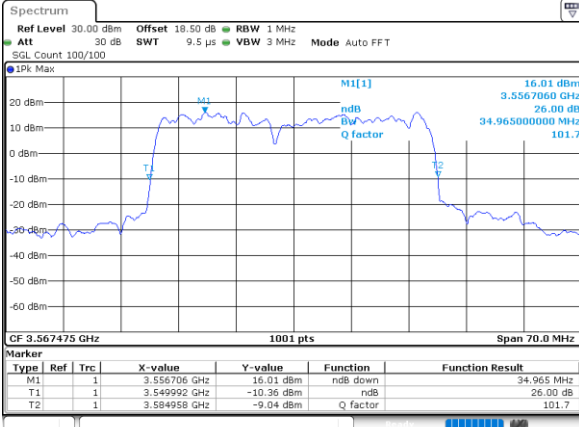

N/A

Date: 30_AUG_2021 02:01:37

LTE Band 48C

64QAM

Lowest Channel / 5MHz+20MHz

Date: 30_AUG_2021 03:19:50

Lowest Channel / 10MHz+20MHz

Date: 30_AUG_2021 03:10:11

Middle Channel / 5MHz+20MHz

Date: 30_AUG_2021 03:21:13

Middle Channel / 10MHz+20MHz

Date: 30_AUG_2021 03:12:05

Highest Channel / 5MHz+20MHz

Date: 30_AUG_2021 03:23:50

Highest Channel / 10MHz+20MHz

Date: 30_AUG_2021 03:13:34

LTE Band 48C

64QAM

Lowest Channel / 15MHz+20MHz

Date: 30_AUG.2021 01:50:28

Lowest Channel / 20MHz+5MHz

Date: 30_AUG.2021 02:15:10

Middle Channel / 15MHz+20MHz

Date: 30_AUG.2021 01:47:41