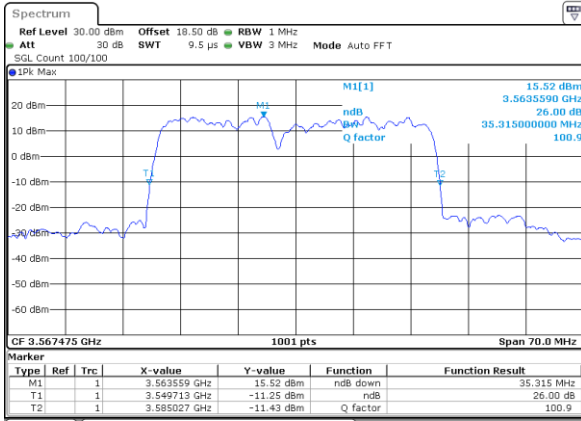

Date: 30.AUG.2021 03:19:34

Lowest Channel / 10MHz+20MHz

Date: 30.AUG.2021 03:18:44

Middle Channel / 5MHz+20MHz

Date: 30.AUG.2021 03:21:28

Middle Channel / 10MHz+20MHz

Date: 30.AUG.2021 03:13:35

Highest Channel / 5MHz+20MHz

Date: 30.AUG.2021 03:23:36

Highest Channel / 10MHz+20MHz

Date: 30.AUG.2021 03:13:47

LTE Band 48C

16QAM

Lowest Channel / 15MHz+20MHz

Date: 30.AUG.2021 01:50:52

Lowest Channel / 20MHz+5MHz

Date: 30.AUG.2021 02:15:21

Middle Channel / 15MHz+20MHz

Date: 30.AUG.2021 01:47:19

Middle Channel / 20MHz+5MHz

Date: 30.AUG.2021 03:00:00

Highest Channel / 15MHz+20MHz

Date: 30.AUG.2021 01:44:37

Highest Channel / 20MHz+5MHz

Date: 30.AUG.2021 03:10:23

LTE Band 48C

16QAM

Lowest Channel / 20MHz+10MHz

Date: 30_AUG_2021 02:16:53

Lowest Channel / 20MHz+15MHz

Date: 30_AUG_2021 02:10:03

Middle Channel / 20MHz+10MHz