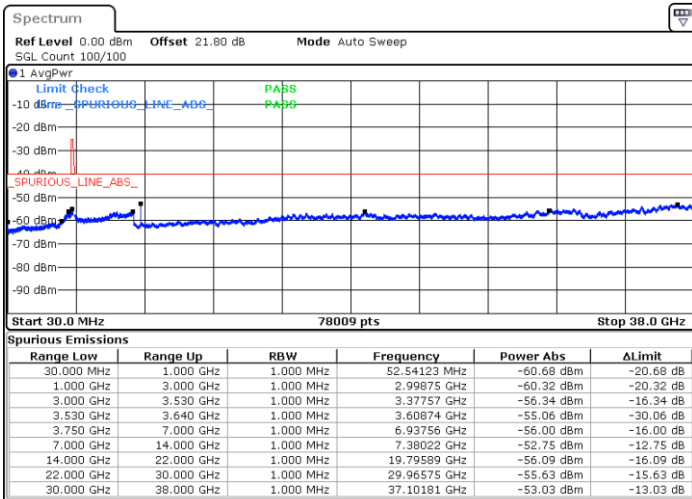

Middle Channel / 1RBmax

Date: 5.SEP.2021 15:25:44

Date: 5.SEP.2021 17:01:02

Middle Channel / Full RB

N/A

Date: 5.SEP.2021 15:53:01

LTE Band 48 / 20MHz

64QAM

Highest Channel / 1RB0

Highest Channel / 1RBmax

Date: 5.SEP.2021 16:14:49

Date: 5.SEP.2021 16:46:43

Highest Channel / Full RB

N/A

Date: 5.SEP.2021 16:59:13

Frequency Stability