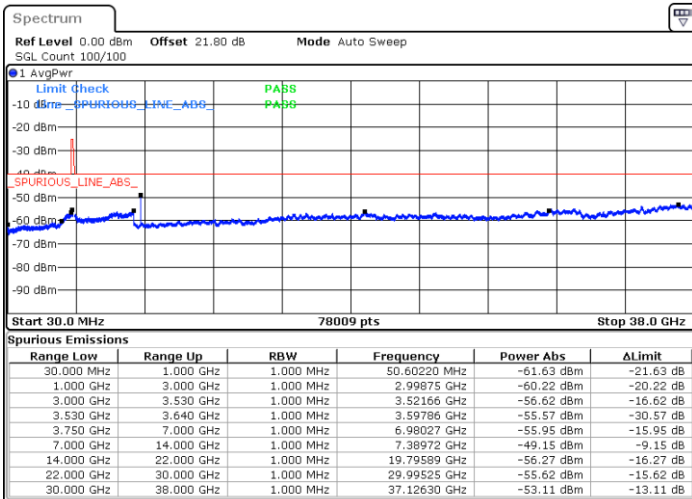

Lowest Channel / 1RB0

Lowest Channel / 1RBmax

Date: 4.SEP.2021 19:26:11

Date: 4.SEP.2021 19:34:40

Lowest Channel / Full RB

N/A

Date: 4.SEP.2021 20:14:47

LTE Band 48 / 10MHz

LTE Band 48 / 10MHz

64QAM

Highest Channel / 1RB0

Highest Channel / 1RBmax

Date: 5.SEP.2021 11:54:38

Date: 5.SEP.2021 12:07:47

Highest Channel / Full RB

N/A

Date: 5.SEP.2021 12:14:16

LTE Band 48 / 15MHz

64QAM

Lowest Channel / 1RB0

Lowest Channel / 1RBmax

Date: 5.SEP.2021 12:22:38

Date: 5.SEP.2021 12:34:23

Lowest Channel / Full RB