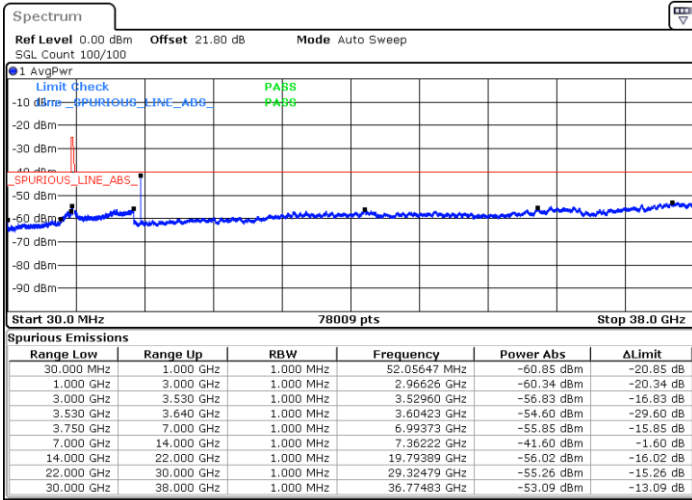

Date: 5.SEP.2021 14:54:11

Date: 5.SEP.2021 15:02:49

Lowest Channel / Full RB

N/A

Date: 5.SEP.2021 15:08:17

LTE Band 48 / 20MHz

64QAM

Middle Channel / 1RB0

Middle Channel / 1RBmax

Date: 5.SEP.2021 15:25:44

Date: 5.SEP.2021 17:01:02

Middle Channel / Full RB

N/A

Date: 5.SEP.2021 15:53:01

LTE Band 48 / 20MHz

64QAM

Highest Channel / 1RB0

Highest Channel / 1RBmax

Date: 5.SEP.2021 16:14:49

Date: 5.SEP.2021 16:46:43

Highest Channel / Full RB

N/A

Date: 5.SEP.2021 16:59:13

Frequency Stability