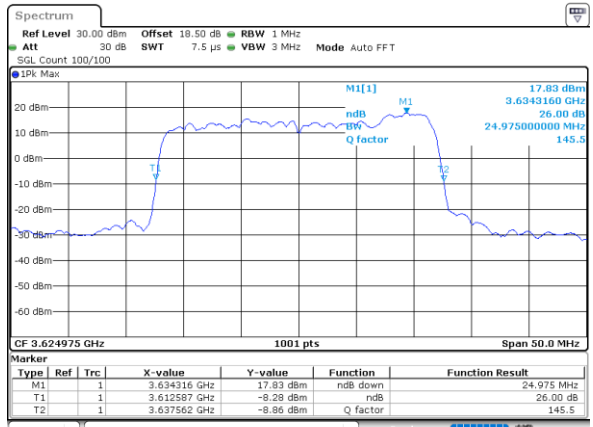

LTE Band 48C

QPSK

Lowest Channel / 5MHz+20MHz

Date: 30_AUG_2021 03:19:13

Lowest Channel / 10MHz+20MHz

Date: 30_AUG_2021 03:10:13

Middle Channel / 5MHz+20MHz

Date: 30_AUG_2021 03:21:41

Middle Channel / 10MHz+20MHz

Date: 30_AUG_2021 03:11:08

Highest Channel / 5MHz+20MHz

Date: 30_AUG_2021 03:23:22

Highest Channel / 10MHz+20MHz

Date: 30_AUG_2021 03:14:01

LTE Band 48C

QPSK

Lowest Channel / 15MHz+20MHz

Date: 30.AUG.2021 01:51:55

Lowest Channel / 20MHz+5MHz

Date: 30.AUG.2021 02:16:57

Middle Channel / 15MHz+20MHz

Date: 30.AUG.2021 01:46:56

Middle Channel / 20MHz+5MHz

Date: 30.AUG.2021 03:10:16

Highest Channel / 15MHz+20MHz

Date: 30.AUG.2021 01:45:22

Highest Channel / 20MHz+5MHz

Date: 30.AUG.2021 03:10:145

LTE Band 48C

QPSK

Lowest Channel / 20MHz+10MHz

Date: 30_AUG_2021 02:16:33