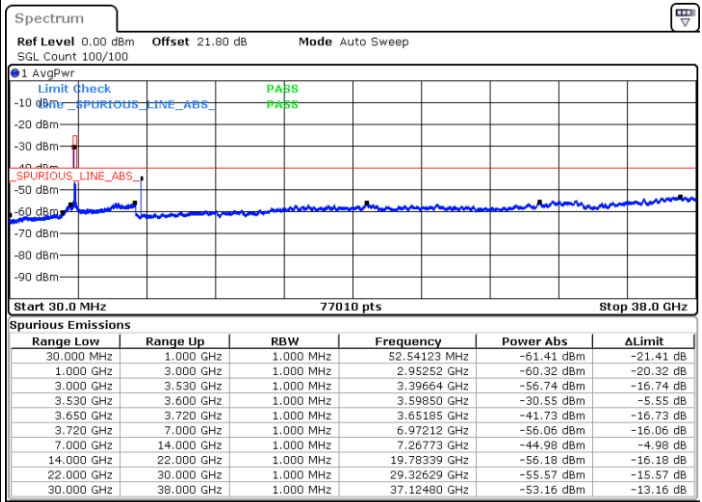

LTE Band 48 / 20MHz

16QAM

Lowest Channel / 1RB0

Lowest Channel / 1RBmax

Date: 5.SEP.2021 14:50:14

Date: 5.SEP.2021 14:58:56

Lowest Channel / Full RB

N/A

Date: 5.SEP.2021 15:12:33

LTE Band 48 / 20MHz

16QAM

Middle Channel / 1RB0

Middle Channel / 1RBmax

Date: 5.SEP.2021 15:22:50

Date: 5.SEP.2021 15:32:51

Middle Channel / Full RB

N/A

Date: 5.SEP.2021 15:49:14

LTE Band 48 / 20MHz

16QAM

Highest Channel / 1RB0

Highest Channel / 1RBmax

Date: 5.SEP.2021 16:09:28

Date: 5.SEP.2021 16:22:14

Highest Channel / Full RB

N/A

Date: 5.SEP.2021 16:55:17

LTE Band 48 / 5MHz

64QAM

Lowest Channel / 1RB0

Lowest Channel / 1RBmax

Date: 4.SEP.2021 18:01:26