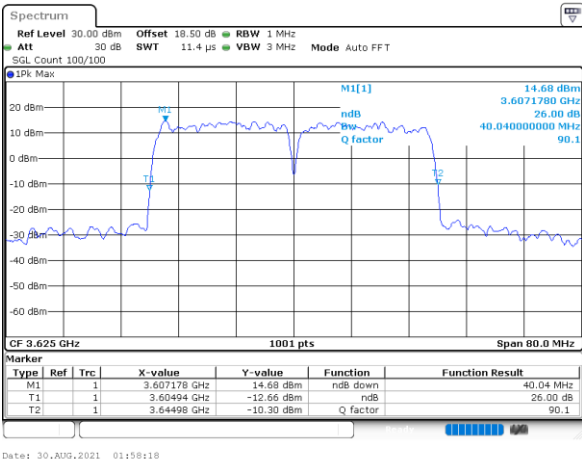

Highest Channel / 15MHz+20MHz

Date: 30.AUG.2021 01:45:22

Highest Channel / 20MHz+5MHz

Date: 30.AUG.2021 03:10:145

LTE Band 48C

QPSK

Lowest Channel / 20MHz+10MHz

Date: 30_AUG_2021 02:16:33

Lowest Channel / 20MHz+15MHz

Date: 30_AUG_2021 02:10:18

Middle Channel / 20MHz+10MHz

Date: 30_AUG_2021 02:19:33

Middle Channel / 20MHz+15MHz

Date: 30_AUG_2021 02:10:19

Highest Channel / 20MHz+10MHz

Date: 30_AUG_2021 02:22:39

Highest Channel / 20MHz+15MHz

Date: 30_AUG_2021 02:13:21

LTE Band 48C

QPSK

Lowest Channel / 20MHz+20MHz

N/A

Date: 30_AUG_2021 01:54:34

Middle Channel / 20MHz+20MHz

N/A

Date: 30_AUG_2021 01:58:18

Highest Channel / 20MHz+20MHz

N/A

Date: 30_AUG_2021 02:01:18

LTE Band 48C

16QAM

Lowest Channel / 5MHz+20MHz