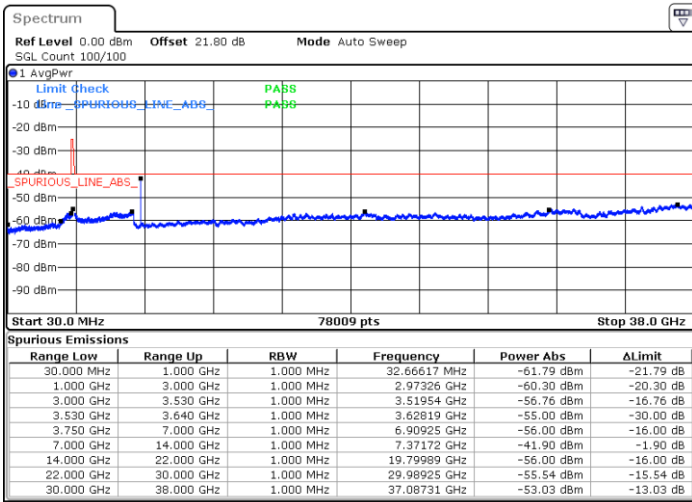

N/A

Date: 5.SEP.2021 12:38:06

LTE Band 48 / 15MHz

64QAM

Middle Channel / 1RB0

Middle Channel / 1RBmax

Date: 5.SEP.2021 12:57:35

Date: 5.SEP.2021 13:01:02

Middle Channel / Full RB

N/A

Date: 5.SEP.2021 13:47:14

LTE Band 48 / 15MHz

64QAM

Highest Channel / 1RB0

Highest Channel / 1RBmax

Date: 5.SEP.2021 14:14:56

Date: 5.SEP.2021 14:21:18

Highest Channel / Full RB

N/A

Date: 5.SEP.2021 14:40:10

LTE Band 48 / 20MHz

64QAM

Lowest Channel / 1RB0

Lowest Channel / 1RBmax