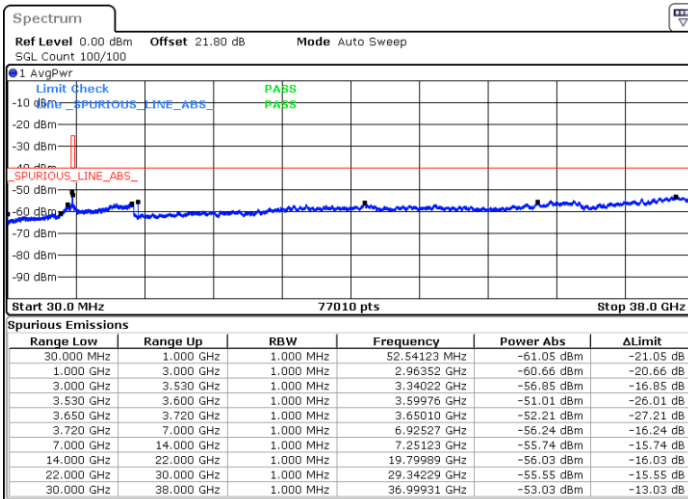

Date: 5.SEP.2021 12:14:16

LTE Band 48 / 15MHz

64QAM

Lowest Channel / 1RB0

Lowest Channel / 1RBmax

Date: 5.SEP.2021 12:22:38

Date: 5.SEP.2021 12:34:23

Lowest Channel / Full RB

N/A

Date: 5.SEP.2021 12:38:06

LTE Band 48 / 15MHz

64QAM

Middle Channel / 1RB0

Middle Channel / 1RBmax

Date: 5.SEP.2021 12:57:35

Date: 5.SEP.2021 13:01:02

Middle Channel / Full RB

N/A

Date: 5.SEP.2021 13:47:14

LTE Band 48 / 15MHz

64QAM

Highest Channel / 1RB0

Highest Channel / 1RBmax

Date: 5.SEP.2021 14:14:56

Date: 5.SEP.2021 14:21:18

Highest Channel / Full RB

N/A

Date: 5.SEP.2021 14:40:10

LTE Band 48 / 20MHz

64QAM

Lowest Channel / 1RB0

Lowest Channel / 1RBmax