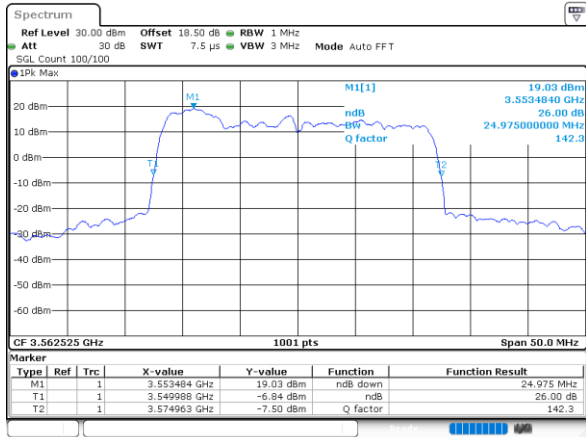

Highest Channel / 20MHz+15MHz

Date: 30_AUG_2021 02:13:21

LTE Band 48C

QPSK

Lowest Channel / 20MHz+20MHz

N/A

Date: 30_AUG_2021 01:54:34

Middle Channel / 20MHz+20MHz

N/A

Date: 30_AUG_2021 01:58:18

Highest Channel / 20MHz+20MHz

N/A

Date: 30_AUG_2021 02:01:18

LTE Band 48C

16QAM

Lowest Channel / 5MHz+20MHz

Date: 30.AUG.2021 03:19:34

Lowest Channel / 10MHz+20MHz

Date: 30.AUG.2021 03:18:44

Middle Channel / 5MHz+20MHz

Date: 30.AUG.2021 03:21:28

Middle Channel / 10MHz+20MHz

Date: 30.AUG.2021 03:13:35

Highest Channel / 5MHz+20MHz

Date: 30.AUG.2021 03:23:36

Highest Channel / 10MHz+20MHz

Date: 30.AUG.2021 03:13:47

LTE Band 48C

16QAM

Lowest Channel / 15MHz+20MHz

Date: 30.AUG.2021 01:50:52

Lowest Channel / 20MHz+5MHz