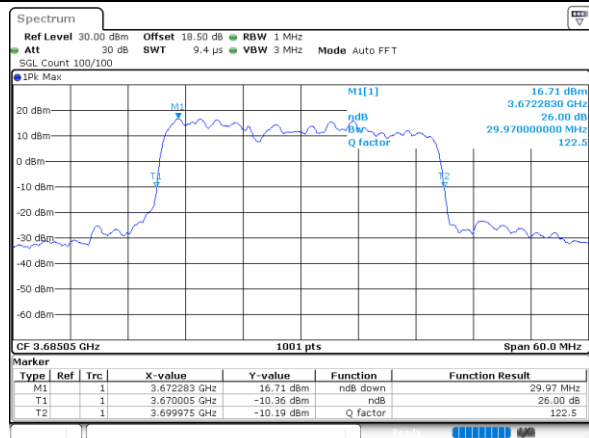

Highest Channel / 20MHz+15MHz

Date: 30_AUG_2021 02:13:21

LTE Band 48C

QPSK

Lowest Channel / 20MHz+20MHz

N/A

Date: 30_AUG_2021 01:54:34

Middle Channel / 20MHz+20MHz

N/A

Date: 30_AUG_2021 01:58:18

Highest Channel / 20MHz+20MHz

N/A

Date: 30_AUG_2021 02:01:18

LTE Band 48C

16QAM

Lowest Channel / 5MHz+20MHz

Date: 30.AUG.2021 03:19:34

Lowest Channel / 10MHz+20MHz

Date: 30.AUG.2021 03:18:44

Middle Channel / 5MHz+20MHz

Date: 30.AUG.2021 03:21:28

Middle Channel / 10MHz+20MHz

Date: 30.AUG.2021 03:13:35

Highest Channel / 5MHz+20MHz

Date: 30.AUG.2021 03:23:36

Highest Channel / 10MHz+20MHz

Date: 30.AUG.2021 03:13:47

LTE Band 48C

16QAM

Lowest Channel / 15MHz+20MHz

Date: 30.AUG.2021 01:50:52

Lowest Channel / 20MHz+5MHz