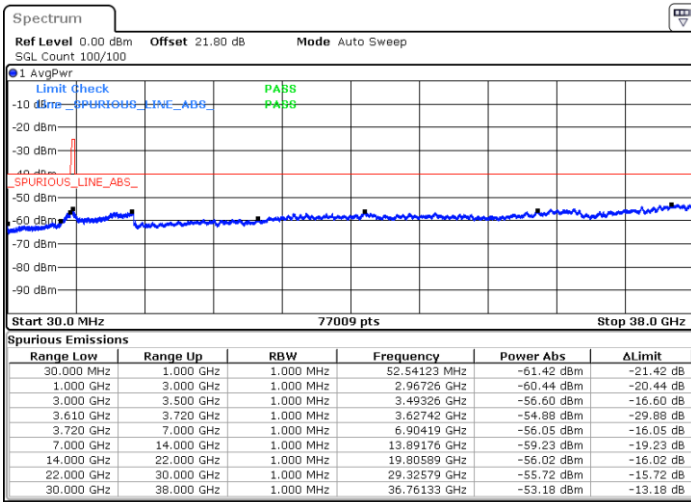

LTE Band 48 / 10MHz

64QAM

Highest Channel / 1RB0

Highest Channel / 1RBmax

Date: 5.SEP.2021 11:54:38

Date: 5.SEP.2021 12:07:47

Highest Channel / Full RB

N/A

Date: 5.SEP.2021 12:14:16

LTE Band 48 / 15MHz

64QAM

Lowest Channel / 1RB0

Lowest Channel / 1RBmax

Date: 5.SEP.2021 12:22:38

Date: 5.SEP.2021 12:34:23

Lowest Channel / Full RB

N/A

Date: 5.SEP.2021 12:38:06

LTE Band 48 / 15MHz

64QAM

Middle Channel / 1RB0

Middle Channel / 1RBmax

Date: 5.SEP.2021 12:57:35

Date: 5.SEP.2021 13:01:02