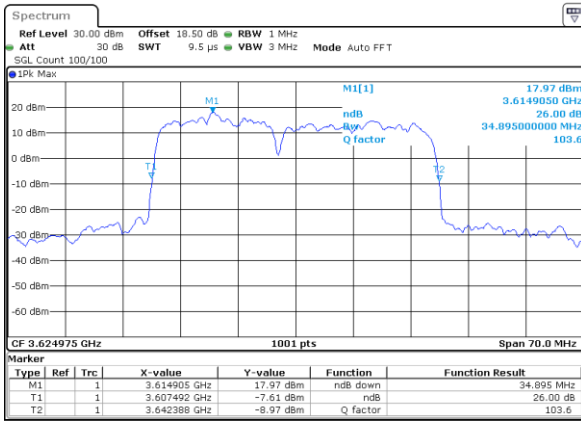

Date: 30.AUG.2021 03:19:34

Lowest Channel / 10MHz+20MHz

Date: 30.AUG.2021 03:18:44

Middle Channel / 5MHz+20MHz

Date: 30.AUG.2021 03:21:28

Middle Channel / 10MHz+20MHz

Date: 30.AUG.2021 03:13:35

Highest Channel / 5MHz+20MHz

Date: 30.AUG.2021 03:23:36

Highest Channel / 10MHz+20MHz

Date: 30.AUG.2021 03:13:47

LTE Band 48C

16QAM

Lowest Channel / 15MHz+20MHz

Date: 30.AUG.2021 01:50:52

Lowest Channel / 20MHz+5MHz

Date: 30.AUG.2021 02:15:21

Middle Channel / 15MHz+20MHz

Date: 30.AUG.2021 01:47:19

Middle Channel / 20MHz+5MHz

Date: 30.AUG.2021 03:00:00

Highest Channel / 15MHz+20MHz

Date: 30.AUG.2021 01:44:37

Highest Channel / 20MHz+5MHz

Date: 30.AUG.2021 03:10:23

LTE Band 48C

16QAM

Lowest Channel / 20MHz+10MHz

Date: 30_AUG_2021 02:16:53

Lowest Channel / 20MHz+15MHz

Date: 30_AUG_2021 02:10:03

Middle Channel / 20MHz+10MHz