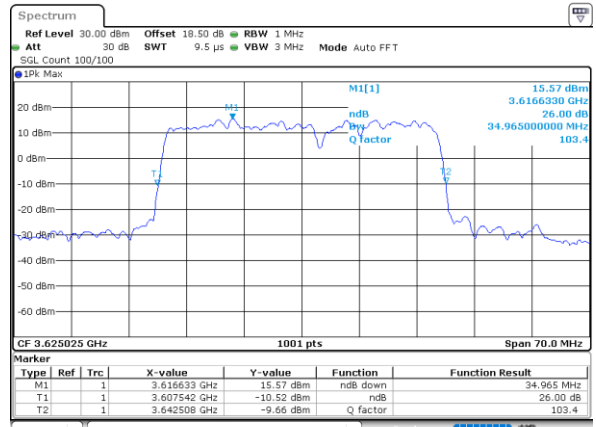

Highest Channel / 15MHz+20MHz

Date: 30.AUG.2021 01:45:22

Highest Channel / 20MHz+5MHz

Date: 30.AUG.2021 03:10:145

LTE Band 48C

QPSK

Lowest Channel / 20MHz+10MHz

Date: 30_AUG_2021 02:16:33

Lowest Channel / 20MHz+15MHz

Date: 30_AUG_2021 02:10:18

Middle Channel / 20MHz+10MHz

Date: 30_AUG_2021 02:19:33

Middle Channel / 20MHz+15MHz

Date: 30_AUG_2021 02:10:19

Highest Channel / 20MHz+10MHz

Date: 30_AUG_2021 02:22:39

Highest Channel / 20MHz+15MHz

Date: 30_AUG_2021 02:13:21

LTE Band 48C

QPSK

Lowest Channel / 20MHz+20MHz

N/A

Date: 30_AUG_2021 01:54:34

Middle Channel / 20MHz+20MHz

N/A

Date: 30_AUG_2021 01:58:18

Highest Channel / 20MHz+20MHz

N/A

Date: 30_AUG_2021 02:01:18

LTE Band 48C

16QAM

Lowest Channel / 5MHz+20MHz