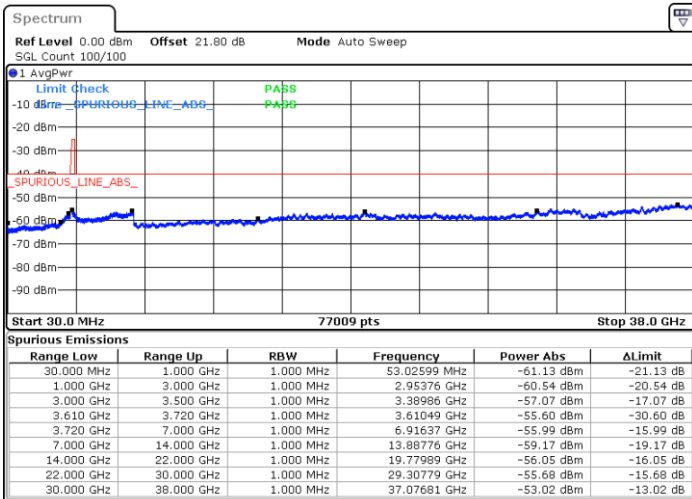

LTE Band 48 / 20MHz

16QAM

Lowest Channel / 1RB0

Lowest Channel / 1RBmax

Date: 5.SEP.2021 14:50:14

Date: 5.SEP.2021 14:58:56

Lowest Channel / Full RB

N/A

Date: 5.SEP.2021 15:12:33

LTE Band 48 / 20MHz

16QAM

Middle Channel / 1RB0

Middle Channel / 1RBmax

Date: 5.SEP.2021 15:22:50

Date: 5.SEP.2021 15:32:51

Middle Channel / Full RB

N/A

Date: 5.SEP.2021 15:49:14

LTE Band 48 / 20MHz

16QAM

Highest Channel / 1RB0

Highest Channel / 1RBmax

Date: 5.SEP.2021 16:09:28

Date: 5.SEP.2021 16:22:14