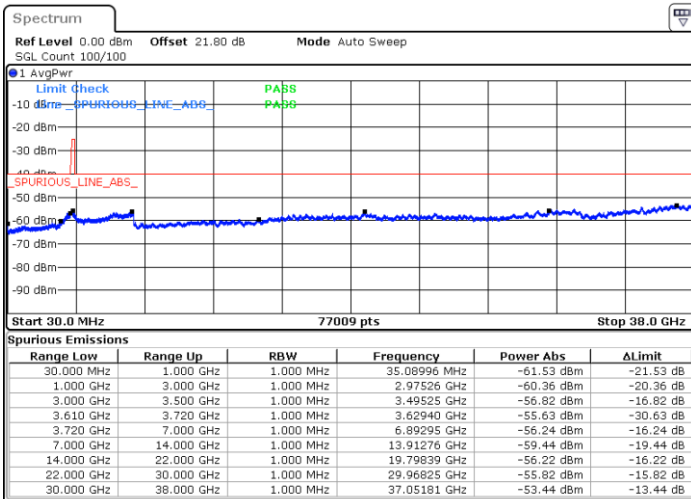

N/A

Date: 5.SEP.2021 15:49:14

LTE Band 48 / 20MHz

16QAM

Highest Channel / 1RB0

Highest Channel / 1RBmax

Date: 5.SEP.2021 16:09:28

Date: 5.SEP.2021 16:22:14

Highest Channel / Full RB

N/A

Date: 5.SEP.2021 16:55:17

LTE Band 48 / 5MHz

64QAM

Lowest Channel / 1RB0

Lowest Channel / 1RBmax

Date: 4.SEP.2021 18:01:26

Date: 4.SEP.2021 18:03:30

Lowest Channel / Full RB

N/A

Date: 4.SEP.2021 18:13:53

LTE Band 48 / 5MHz

64QAM

Middle Channel / 1RB0

Middle Channel / 1RBmax