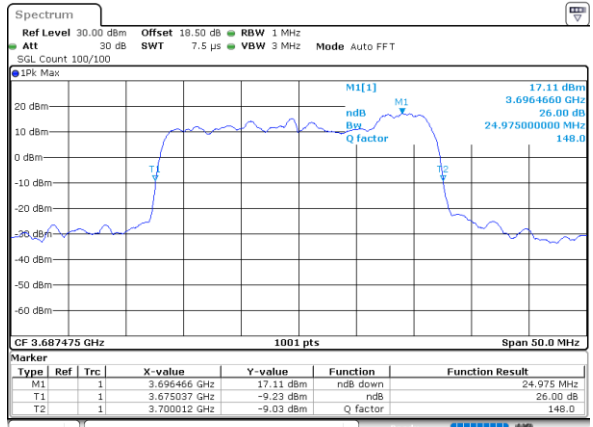

LTE Band 48C

64QAM

Lowest Channel / 15MHz+20MHz

Date: 30_AUG.2021 01:50:28

Lowest Channel / 20MHz+5MHz

Date: 30_AUG.2021 02:15:10

Middle Channel / 15MHz+20MHz

Date: 30_AUG.2021 01:47:41

Middle Channel / 20MHz+5MHz

Date: 30_AUG.2021 02:15:44

Highest Channel / 15MHz+20MHz

Date: 30_AUG.2021 01:44:19

Highest Channel / 20MHz+5MHz

Date: 30_AUG.2021 03:10:33