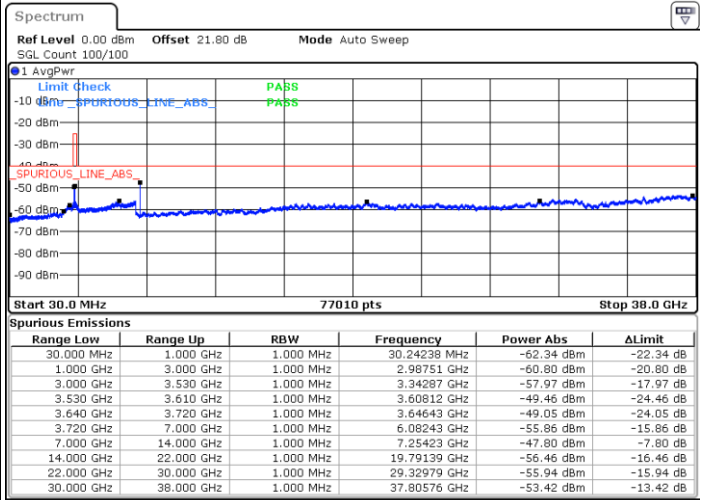

Highest Channel / Full RB

N/A

Date: 5.SEP.2021 16:55:17

LTE Band 48 / 5MHz

64QAM

Lowest Channel / 1RB0

Lowest Channel / 1RBmax

Date: 4.SEP.2021 18:01:26

Date: 4.SEP.2021 18:03:30

Lowest Channel / Full RB

N/A

Date: 4.SEP.2021 18:13:53

LTE Band 48 / 5MHz

64QAM

Middle Channel / 1RB0

Middle Channel / 1RBmax

Date: 4.SEP.2021 18:29:38

Date: 4.SEP.2021 18:37:02

Middle Channel / Full RB

N/A

Date: 4.SEP.2021 18:45:27

LTE Band 48 / 5MHz

64QAM

Highest Channel / 1RB0

Highest Channel / 1RBmax

Date: 4.SEP.2021 19:00:35

Date: 4.SEP.2021 19:10:47

Highest Channel / Full RB

N/A

Date: 4.SEP.2021 19:17:38

LTE Band 48 / 10MHz

64QAM