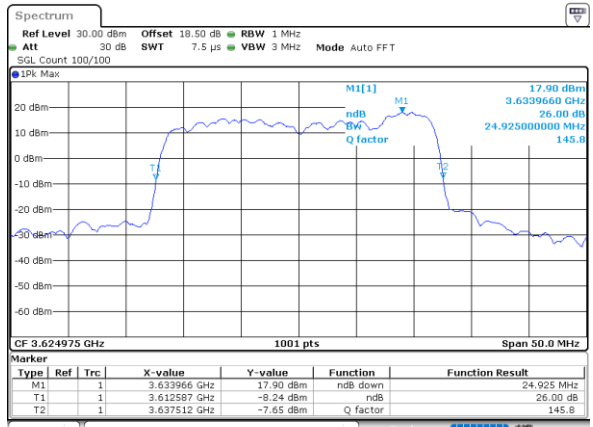

N/A

Date: 30_AUG_2021 02:01:37

LTE Band 48C

64QAM

Lowest Channel / 5MHz+20MHz

Date: 30_AUG_2021 03:19:50

Lowest Channel / 10MHz+20MHz

Date: 30_AUG_2021 03:10:11

Middle Channel / 5MHz+20MHz

Date: 30_AUG_2021 03:21:13

Middle Channel / 10MHz+20MHz

Date: 30_AUG_2021 03:12:05

Highest Channel / 5MHz+20MHz

Date: 30_AUG_2021 03:23:50

Highest Channel / 10MHz+20MHz

Date: 30_AUG_2021 03:13:34

LTE Band 48C

64QAM

Lowest Channel / 15MHz+20MHz

Date: 30_AUG.2021 01:50:28

Lowest Channel / 20MHz+5MHz

Date: 30_AUG.2021 02:15:10

Middle Channel / 15MHz+20MHz

Date: 30_AUG.2021 01:47:41

Middle Channel / 20MHz+5MHz

Date: 30_AUG.2021 02:15:44

Highest Channel / 15MHz+20MHz

Date: 30_AUG.2021 01:44:19

Highest Channel / 20MHz+5MHz

Date: 30_AUG.2021 03:10:33