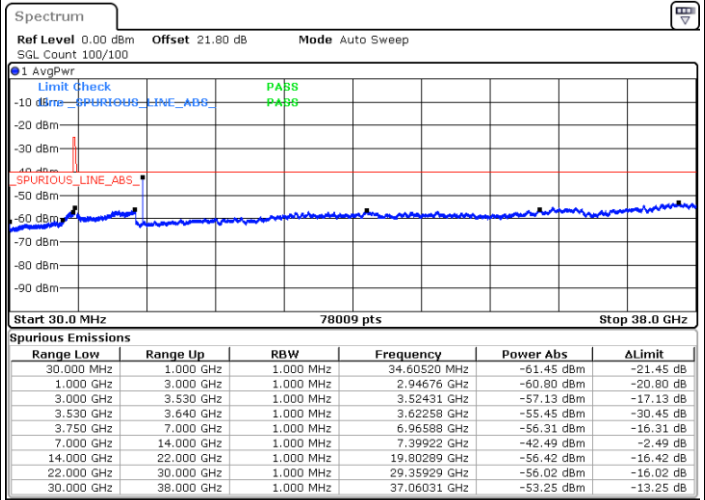

Date: 4.SEP.2021 18:05:31

Lowest Channel / Full RB

N/A

Date: 4.SEP.2021 18:11:38

LTE Band 48 / 5MHz

16QAM

Middle Channel / 1RB0

Middle Channel / 1RBmax

Date: 4.SEP.2021 18:27:28

Date: 4.SEP.2021 18:34:47

Middle Channel / Full RB

N/A

Date: 5.SEP.2021 17:05:05

LTE Band 48 / 5MHz

16QAM

Highest Channel / 1RB0

Highest Channel / 1RBmax

Date: 4.SEP.2021 18:57:28

Date: 4.SEP.2021 19:05:36

Highest Channel / Full RB

N/A

Date: 4.SEP.2021 19:15:19

LTE Band 48 / 10MHz

16QAM

Lowest Channel / 1RB0

Lowest Channel / 1RBmax

Date: 4.SEP.2021 19:24:07

Date: 4.SEP.2021 19:31:25

Lowest Channel / Full RB

N/A

Date: 4.SEP.2021 19:41:43

LTE Band 48 / 10MHz