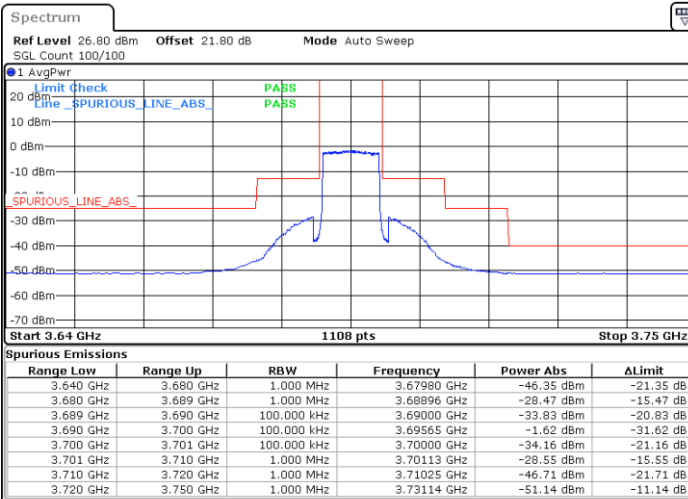

LTE Band 48 / 10MHz

64QAM

Highest Channel / 1RB0

Highest Channel / 1RBmax

Date: 5.SEP.2021 11:52:35

Date: 5.SEP.2021 12:00:51

Highest Channel / Full RB

N/A

Date: 5.SEP.2021 12:13:04

LTE Band 48 / 15MHz

64QAM

Lowest Channel / 1RB0

Lowest Channel / 1RBmax

Date: 5.SEP.2021 12:20:25

Date: 5.SEP.2021 12:32:15

Lowest Channel / Full RB