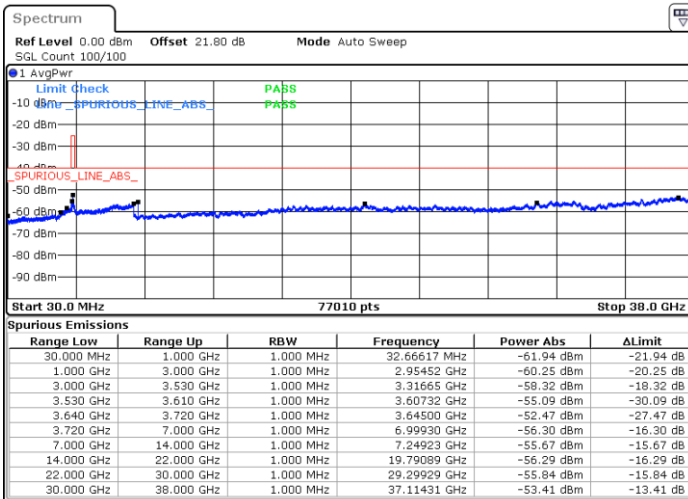

Highest Channel / 1RB0

Highest Channel / 1RBmax

Date: 5.SEP.2021 16:10:56

Date: 5.SEP.2021 16:23:22

Highest Channel / Full RB

N/A

Date: 5.SEP.2021 16:57:03

Conducted Spurious Emission

LTE Band 48 / 5MHz

QPSK

Middle Channel / 1RB0

Middle Channel / 1RBmax

Date: 4.SEP.2021 18:25:04

Date: 4.SEP.2021 18:31:57

Middle Channel / Full RB

N/A

Date: 4.SEP.2021 18:40:15

LTE Band 48 / 5MHz

QPSK

Highest Channel / 1RB0

Highest Channel / 1RBmax

Date: 4.SEP.2021 18:55:22

Date: 4.SEP.2021 19:03:02

Highest Channel / Full RB

N/A

Date: 4.SEP.2021 19:13:05

LTE Band 48 / 10MHz

QPSK

Lowest Channel / 1RB0

Lowest Channel / 1RBmax

Date: 4.SEP.2021 19:21:47

Date: 4.SEP.2021 19:28:45