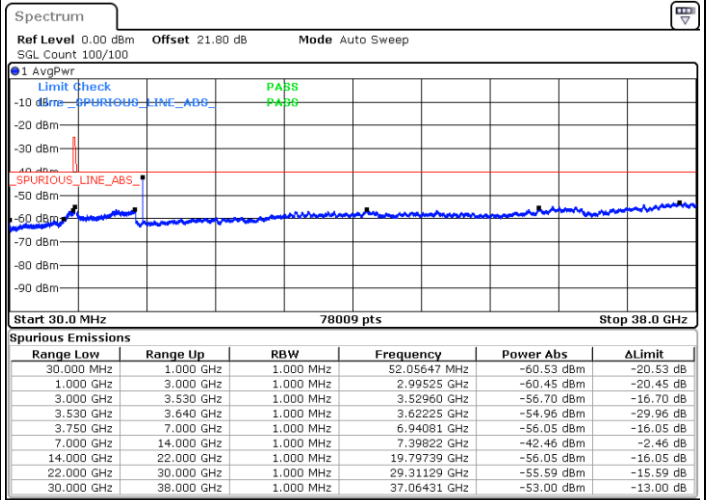

N/A

Date: 5.SEP.2021 12:43:06

LTE Band 48 / 15MHz

16QAM

Middle Channel / 1RB0

Middle Channel / 1RBmax

Date: 5.SEP.2021 12:52:14

Date: 5.SEP.2021 13:04:13

Middle Channel / Full RB

N/A

Date: 5.SEP.2021 13:44:45

LTE Band 48 / 15MHz

16QAM

Highest Channel / 1RB0

Highest Channel / 1RBmax

Date: 5.SEP.2021 13:57:27