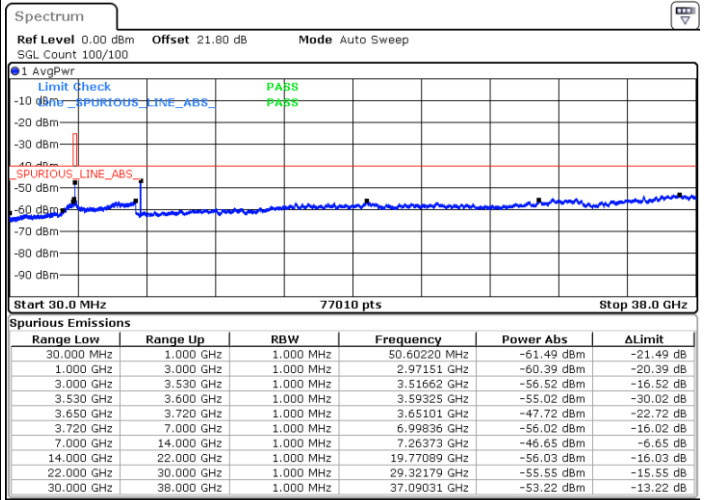

LTE Band 48 / 10MHz

16QAM

Highest Channel / 1RB0

Highest Channel / 1RBmax

Date: 5.SEP.2021 11:51:49

Date: 5.SEP.2021 12:00:10

Highest Channel / Full RB

N/A

Date: 5.SEP.2021 12:12:14

LTE Band 48 / 15MHz

16QAM

Lowest Channel / 1RB0

Lowest Channel / 1RBmax

Date: 5.SEP.2021 12:19:13

Date: 5.SEP.2021 12:29:04

Lowest Channel / Full RB

N/A

Date: 5.SEP.2021 12:43:06

LTE Band 48 / 15MHz

16QAM

Middle Channel / 1RB0

Middle Channel / 1RBmax

Date: 5.SEP.2021 12:52:14

Date: 5.SEP.2021 13:04:13

Middle Channel / Full RB

N/A

Date: 5.SEP.2021 13:44:45

LTE Band 48 / 15MHz

16QAM

Highest Channel / 1RB0

Highest Channel / 1RBmax

Date: 5.SEP.2021 13:57:27