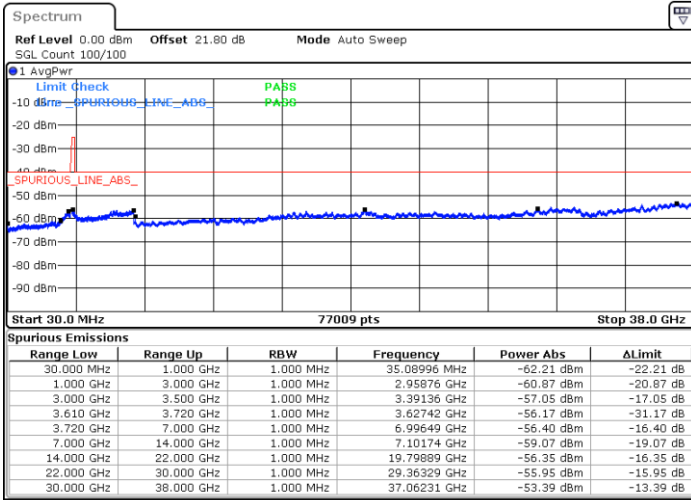

Date: 4.SEP.2021 18:27:28

Date: 4.SEP.2021 18:34:47

Middle Channel / Full RB

N/A

Date: 5.SEP.2021 17:05:05

LTE Band 48 / 5MHz

16QAM

Highest Channel / 1RB0

Highest Channel / 1RBmax

Date: 4.SEP.2021 18:57:28

Date: 4.SEP.2021 19:05:36

Highest Channel / Full RB

N/A

Date: 4.SEP.2021 19:15:19

LTE Band 48 / 10MHz

16QAM

Lowest Channel / 1RB0

Lowest Channel / 1RBmax

Date: 4.SEP.2021 19:24:07

Date: 4.SEP.2021 19:31:25

Lowest Channel / Full RB

N/A

Date: 4.SEP.2021 19:41:43

LTE Band 48 / 10MHz