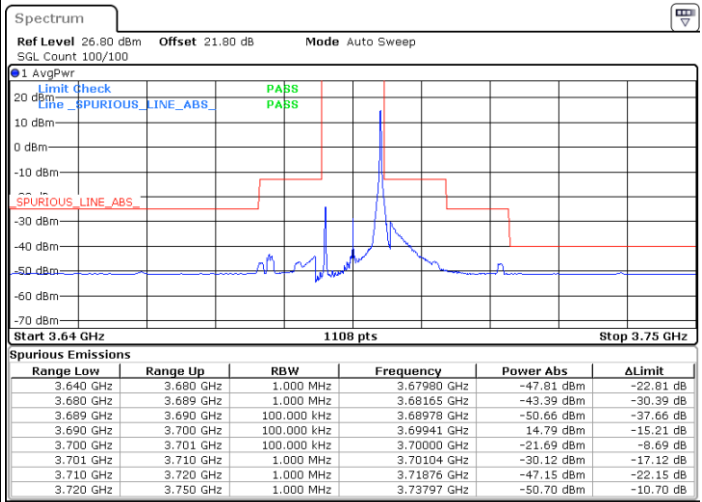

LTE Band 48 / 10MHz

64QAM

Highest Channel / 1RB0

Highest Channel / 1RBmax

Date: 5.SEP.2021 11:52:35

Date: 5.SEP.2021 12:00:51

Highest Channel / Full RB

N/A

Date: 5.SEP.2021 12:13:04

LTE Band 48 / 15MHz

64QAM

Lowest Channel / 1RB0

Lowest Channel / 1RBmax

Date: 5.SEP.2021 12:20:25

Date: 5.SEP.2021 12:32:15

Lowest Channel / Full RB