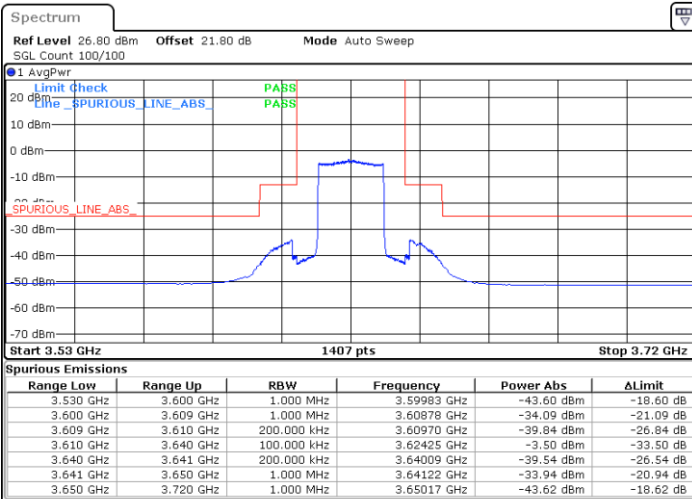

Date: 5.SEP.2021 14:52:23

Date: 5.SEP.2021 15:00:43

Lowest Channel / Full RB

N/A

Date: 5.SEP.2021 15:04:45

LTE Band 48 / 20MHz

64QAM

Middle Channel / 1RB0

Middle Channel / 1RBmax

Date: 5.SEP.2021 15:24:29

Date: 5.SEP.2021 15:34:33

Middle Channel / Full RB

N/A

Date: 5.SEP.2021 15:50:34

LTE Band 48 / 20MHz

64QAM

Highest Channel / 1RB0

Highest Channel / 1RBmax

Date: 5.SEP.2021 16:10:56

Date: 5.SEP.2021 16:23:22

Highest Channel / Full RB

N/A

Date: 5.SEP.2021 16:57:03

Conducted Spurious Emission