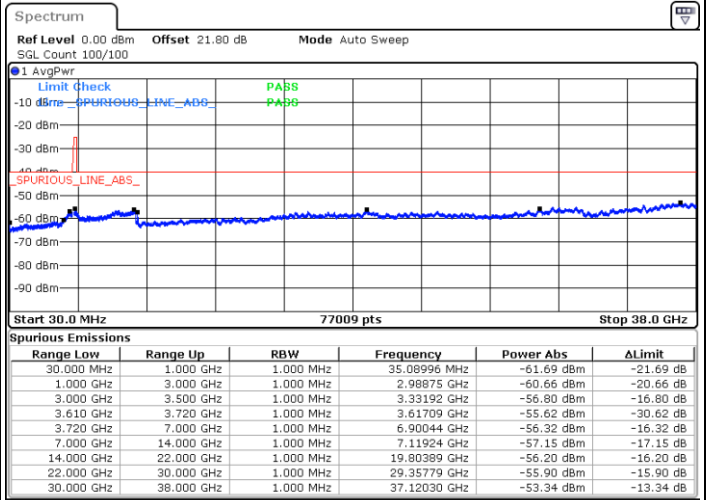

Date: 4.SEP.2021 18:40:15

LTE Band 48 / 5MHz

QPSK

Highest Channel / 1RB0

Highest Channel / 1RBmax

Date: 4.SEP.2021 18:55:22

Date: 4.SEP.2021 19:03:02

Highest Channel / Full RB

N/A

Date: 4.SEP.2021 19:13:05

LTE Band 48 / 10MHz

QPSK

Lowest Channel / 1RB0

Lowest Channel / 1RBmax

Date: 4.SEP.2021 19:21:47

Date: 4.SEP.2021 19:28:45

Lowest Channel / Full RB

N/A

Date: 4.SEP.2021 19:37:12

LTE Band 48 / 10MHz

QPSK

MiddleChannel / 1RB0

Middle Channel / 1RBmax

Date: 4.SEP.2021 20:42:13

Date: 4.SEP.2021 20:52:40

Middle Channel / Full RB

N/A

Date: 4.SEP.2021 20:57:48

LTE Band 48 / 10MHz

QPSK

Highest Channel / 1RB0

Highest Channel / 1RBmax