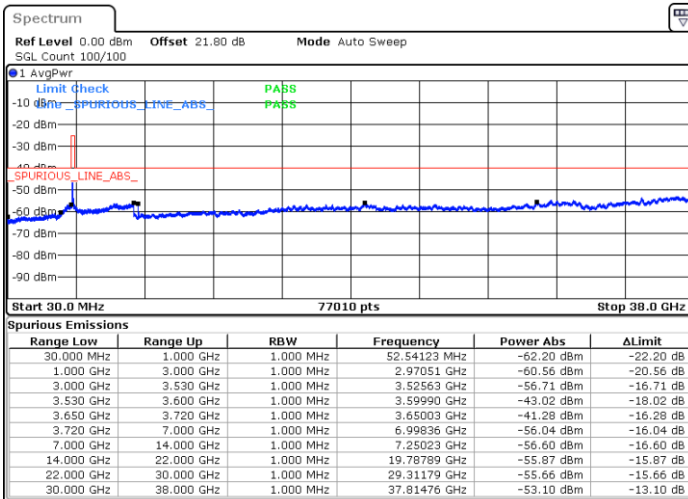

LTE Band 48 / 20MHz

QPSK

Lowest Channel / 1RB0

Lowest Channel / 1RBmax

Date: 5.SEP.2021 14:46:19

Date: 5.SEP.2021 14:56:33

Lowest Channel / Full RB

N/A

Date: 5.SEP.2021 15:16:37

LTE Band 48 / 20MHz

QPSK

Middle Channel / 1RB0

Middle Channel / 1RBmax

Date: 5.SEP.2021 15:20:03

Date: 5.SEP.2021 15:29:59

Middle Channel / Full RB

N/A

Date: 5.SEP.2021 15:45:38

LTE Band 48 / 20MHz

QPSK

Highest Channel / 1RB0

Highest Channel / 1RBmax

Date: 5.SEP.2021 16:06:48

Date: 5.SEP.2021 16:18:28

Highest Channel / Full RB

N/A

Date: 5.SEP.2021 16:52:43

LTE Band 48 / 5MHz

16QAM

Lowest Channel / 1RB0

Lowest Channel / 1RBmax

Date: 4.SEP.2021 17:59:28