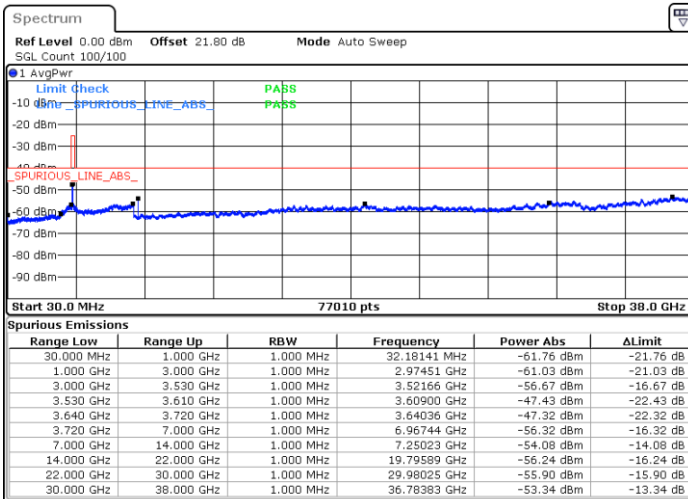

Highest Channel / 1RBmax

Date: 4.SEP.2021 18:57:28

Date: 4.SEP.2021 19:05:36

Highest Channel / Full RB

N/A

Date: 4.SEP.2021 19:15:19

LTE Band 48 / 10MHz

16QAM

Lowest Channel / 1RB0

Lowest Channel / 1RBmax

Date: 4.SEP.2021 19:24:07

Date: 4.SEP.2021 19:31:25

Lowest Channel / Full RB

N/A

Date: 4.SEP.2021 19:41:43

LTE Band 48 / 10MHz

16QAM

MiddleChannel / 1RB0

Middle Channel / 1RBmax

Date: 4.SEP.2021 20:48:32

Date: 4.SEP.2021 20:54:26

Middle Channel / Full RB

N/A

Date: 4.SEP.2021 20:59:34

LTE Band 48 / 10MHz

16QAM

Highest Channel / 1RB0

Highest Channel / 1RBmax

Date: 5.SEP.2021 11:51:49

Date: 5.SEP.2021 12:00:10

Highest Channel / Full RB

N/A