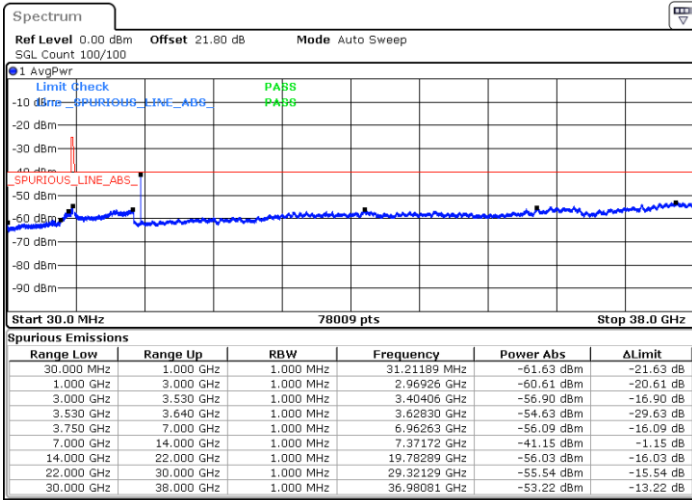

N/A

Date: 5.SEP.2021 12:43:06

LTE Band 48 / 15MHz

16QAM

Middle Channel / 1RB0

Middle Channel / 1RBmax

Date: 5.SEP.2021 12:52:14

Date: 5.SEP.2021 13:04:13

Middle Channel / Full RB

N/A

Date: 5.SEP.2021 13:44:45

LTE Band 48 / 15MHz

16QAM

Highest Channel / 1RB0

Highest Channel / 1RBmax

Date: 5.SEP.2021 13:57:27