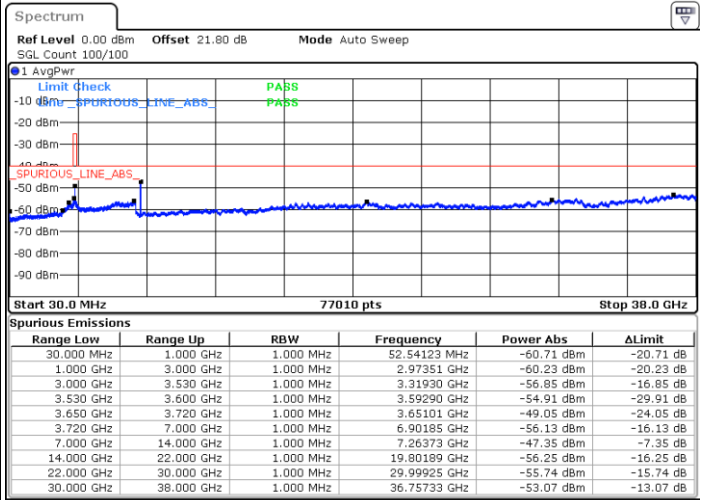

Date: 5.SEP.2021 11:47:59

Date: 5.SEP.2021 11:56:39

Highest Channel / Full RB

N/A

Date: 5.SEP.2021 12:09:41

LTE Band 48 / 15MHz

QPSK

Lowest Channel / 1RB0

Lowest Channel / 1RBmax

Date: 5.SEP.2021 12:16:57

Date: 5.SEP.2021 12:25:17

Lowest Channel / Full RB

N/A

Date: 5.SEP.2021 12:45:56

LTE Band 48 / 15MHz

QPSK

Middle Channel / 1RB0

Middle Channel / 1RBmax

Date: 5.SEP.2021 12:48:47

Date: 5.SEP.2021 13:38:41

Middle Channel / Full RB

N/A

Date: 5.SEP.2021 13:42:01

LTE Band 48 / 15MHz

QPSK

Highest Channel / 1RB0

Highest Channel / 1RBmax

Date: 5.SEP.2021 13:54:06

Date: 5.SEP.2021 14:31:25

Highest Channel / Full RB

N/A

Date: 5.SEP.2021 14:33:56