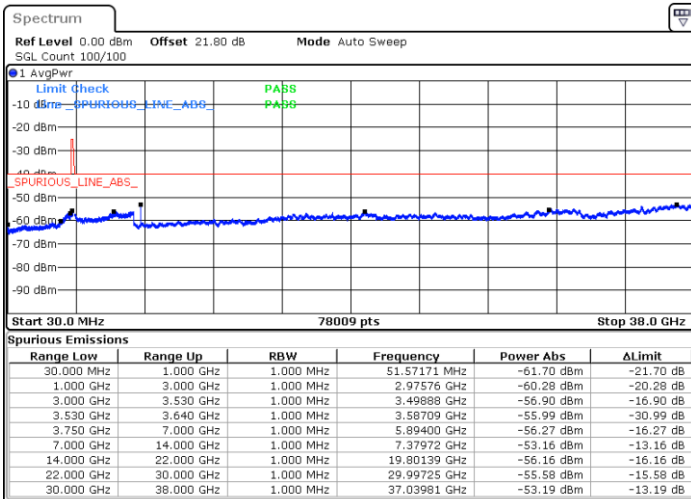

Date: 5.SEP.2021 15:16:37

LTE Band 48 / 20MHz

QPSK

Middle Channel / 1RB0

Middle Channel / 1RBmax

Date: 5.SEP.2021 15:20:03

Date: 5.SEP.2021 15:29:59

Middle Channel / Full RB

N/A

Date: 5.SEP.2021 15:45:38

LTE Band 48 / 20MHz

QPSK

Highest Channel / 1RB0

Highest Channel / 1RBmax

Date: 5.SEP.2021 16:06:48

Date: 5.SEP.2021 16:18:28

Highest Channel / Full RB

N/A

Date: 5.SEP.2021 16:52:43

LTE Band 48 / 5MHz

16QAM

Lowest Channel / 1RB0

Lowest Channel / 1RBmax

Date: 4.SEP.2021 17:59:28

Date: 4.SEP.2021 18:05:31

Lowest Channel / Full RB

N/A

Date: 4.SEP.2021 18:11:38

LTE Band 48 / 5MHz

16QAM

Middle Channel / 1RB0

Middle Channel / 1RBmax