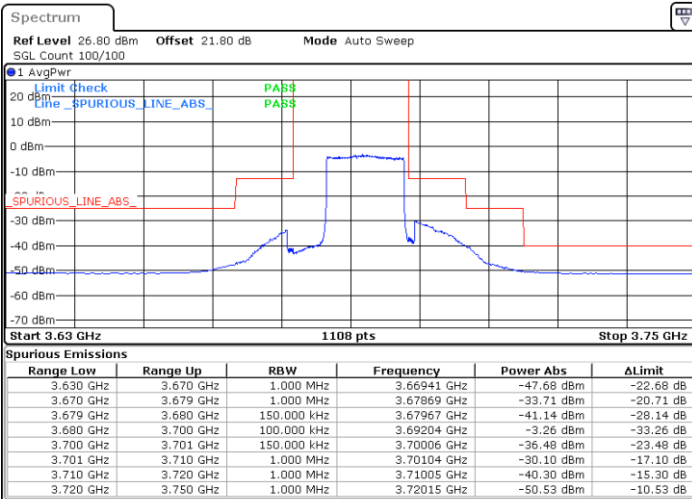

Middle Channel / Full RB

N/A

Date: 5.SEP.2021 13:49:51

LTE Band 48 / 15MHz

64QAM

Highest Channel / 1RB0

Highest Channel / 1RBmax

Date: 5.SEP.2021 14:01:52

Date: 5.SEP.2021 14:16:02

Highest Channel / Full RB

N/A

Date: 5.SEP.2021 14:38:57

LTE Band 48 / 20MHz

64QAM

Lowest Channel / 1RB0

Lowest Channel / 1RBmax