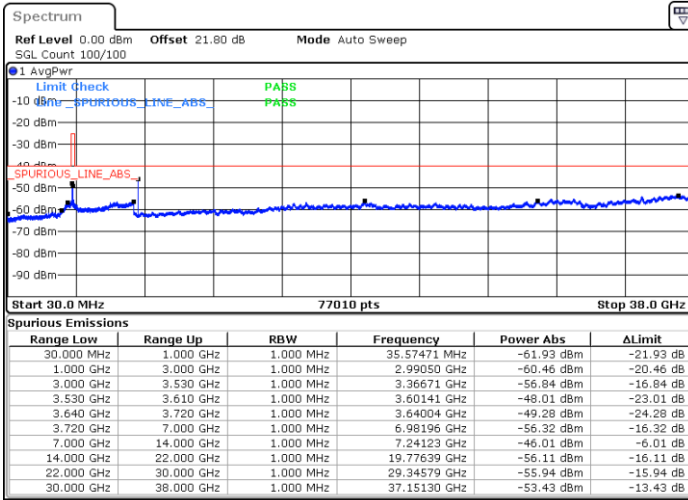

N/A

Date: 4.SEP.2021 19:13:05

LTE Band 48 / 10MHz

QPSK

Lowest Channel / 1RB0

Lowest Channel / 1RBmax

Date: 4.SEP.2021 19:21:47

Date: 4.SEP.2021 19:28:45

Lowest Channel / Full RB

N/A

Date: 4.SEP.2021 19:37:12

LTE Band 48 / 10MHz

QPSK

MiddleChannel / 1RB0

Middle Channel / 1RBmax

Date: 4.SEP.2021 20:42:13

Date: 4.SEP.2021 20:52:40

Middle Channel / Full RB

N/A

Date: 4.SEP.2021 20:57:48

LTE Band 48 / 10MHz

QPSK

Highest Channel / 1RB0

Highest Channel / 1RBmax

Date: 5.SEP.2021 11:47:59

Date: 5.SEP.2021 11:56:39

Highest Channel / Full RB

N/A

Date: 5.SEP.2021 12:09:41

LTE Band 48 / 15MHz

QPSK

Lowest Channel / 1RB0