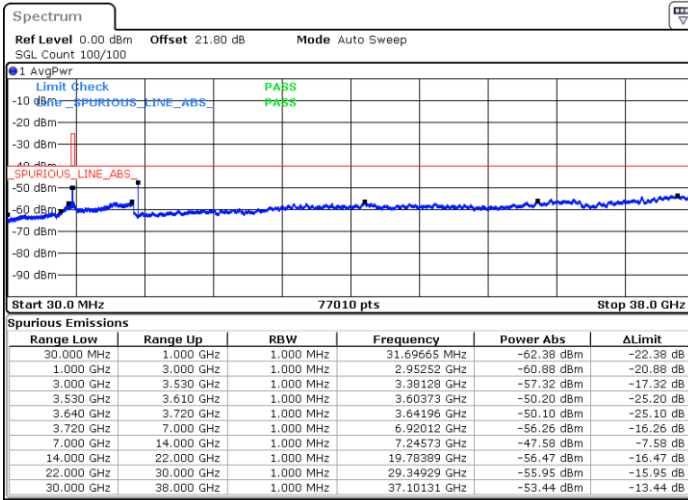

Middle Channel / 1RBmax

Date: 5.SEP.2021 15:24:29

Date: 5.SEP.2021 15:34:33

Middle Channel / Full RB

N/A

Date: 5.SEP.2021 15:50:34

LTE Band 48 / 20MHz

64QAM

Highest Channel / 1RB0

Highest Channel / 1RBmax

Date: 5.SEP.2021 16:10:56

Date: 5.SEP.2021 16:23:22

Highest Channel / Full RB

N/A

Date: 5.SEP.2021 16:57:03

Conducted Spurious Emission

LTE Band 48 / 5MHz

QPSK

Middle Channel / 1RB0

Middle Channel / 1RBmax

Date: 4.SEP.2021 18:25:04

Date: 4.SEP.2021 18:31:57

Middle Channel / Full RB

N/A

Date: 4.SEP.2021 18:40:15

LTE Band 48 / 5MHz

QPSK

Highest Channel / 1RB0

Highest Channel / 1RBmax

Date: 4.SEP.2021 18:55:22

Date: 4.SEP.2021 19:03:02

Highest Channel / Full RB