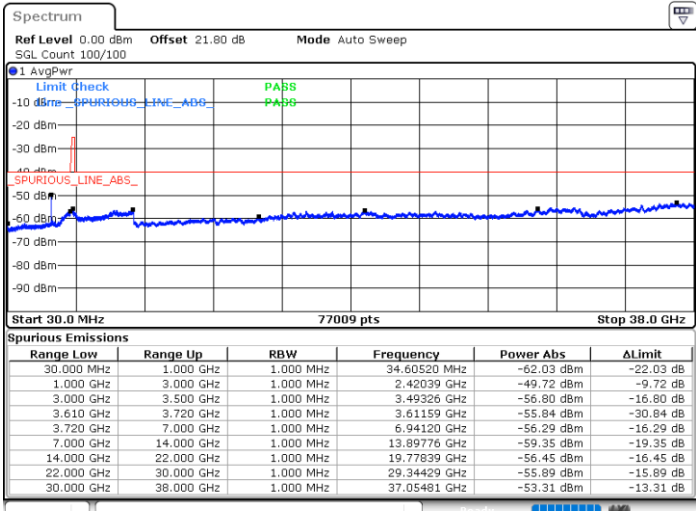

N/A

Date: 5.SEP.2021 15:45:38

LTE Band 48 / 20MHz

QPSK

Highest Channel / 1RB0

Highest Channel / 1RBmax

Date: 5.SEP.2021 16:06:48

Date: 5.SEP.2021 16:18:28

Highest Channel / Full RB

N/A

Date: 5.SEP.2021 16:52:43

LTE Band 48 / 5MHz

16QAM

Lowest Channel / 1RB0

Lowest Channel / 1RBmax

Date: 4.SEP.2021 17:59:28

Date: 4.SEP.2021 18:05:31

Lowest Channel / Full RB

N/A

Date: 4.SEP.2021 18:11:38

LTE Band 48 / 5MHz

16QAM

Middle Channel / 1RB0

Middle Channel / 1RBmax

Date: 4.SEP.2021 18:27:28

Date: 4.SEP.2021 18:34:47

Middle Channel / Full RB

N/A

Date: 5.SEP.2021 17:05:05

LTE Band 48 / 5MHz

16QAM

Highest Channel / 1RB0