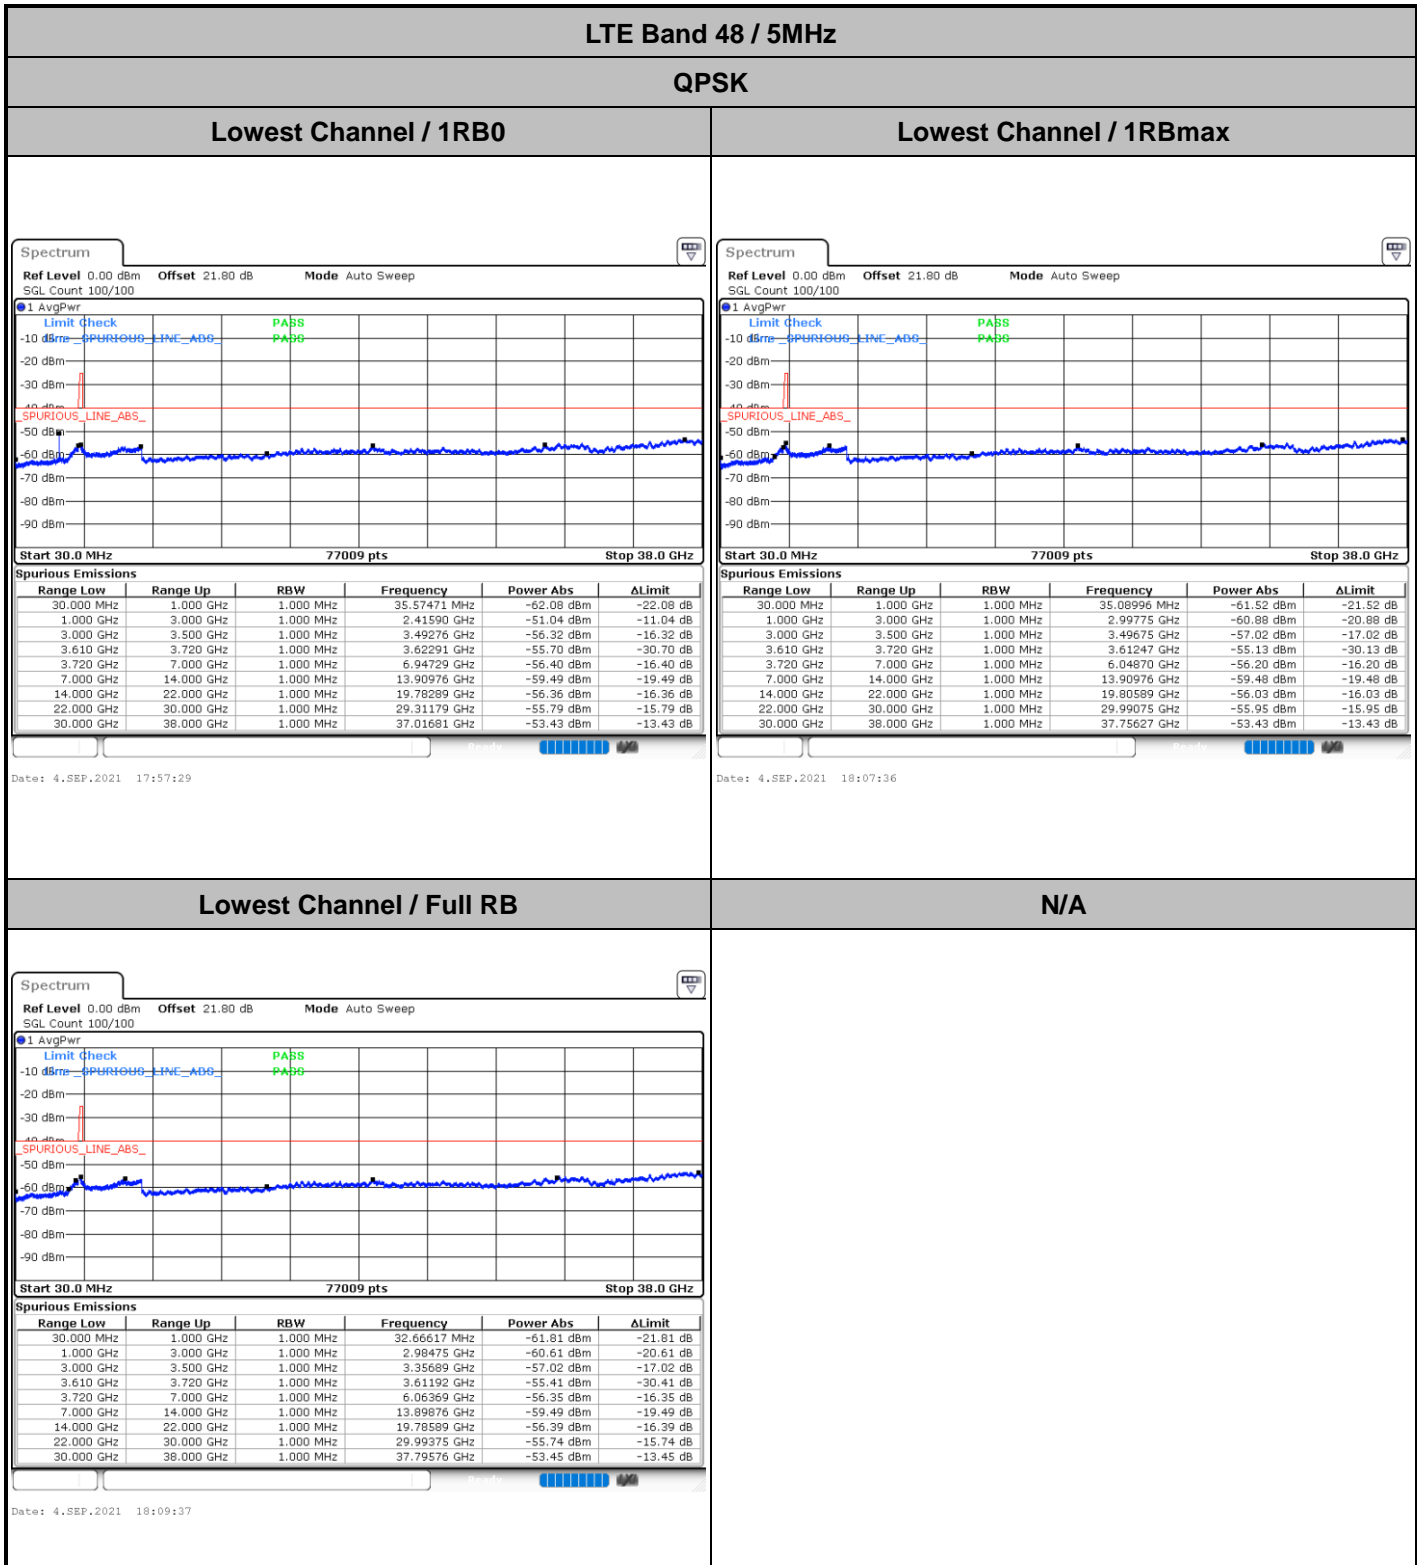

Highest Channel / 1RB0

Highest Channel / 1RBmax

Date: 5.SEP.2021 16:10:56

Date: 5.SEP.2021 16:23:22

Highest Channel / Full RB

N/A

Date: 5.SEP.2021 16:57:03

Conducted Spurious Emission

LTE Band 48 / 5MHz

QPSK

Middle Channel / 1RB0

Middle Channel / 1RBmax

Date: 4.SEP.2021 18:25:04

Date: 4.SEP.2021 18:31:57

Middle Channel / Full RB

N/A

Date: 4.SEP.2021 18:40:15

LTE Band 48 / 5MHz

QPSK

Highest Channel / 1RB0

Highest Channel / 1RBmax

Date: 4.SEP.2021 18:55:22

Date: 4.SEP.2021 19:03:02

Highest Channel / Full RB