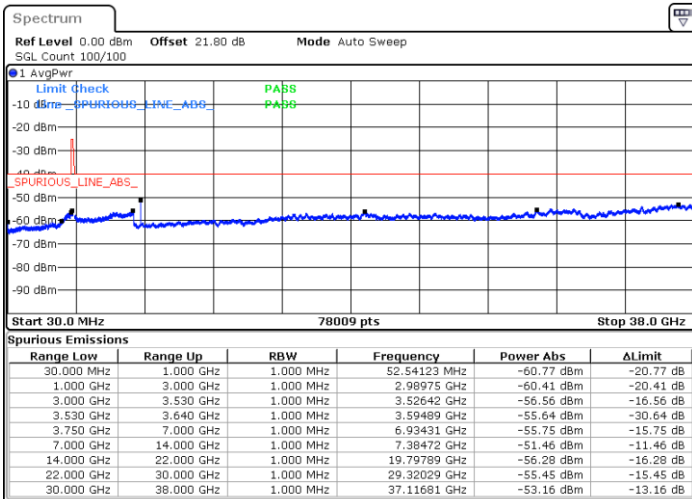

N/A

Date: 5.SEP.2021 12:43:06

LTE Band 48 / 15MHz

16QAM

Middle Channel / 1RB0

Middle Channel / 1RBmax

Date: 5.SEP.2021 12:52:14

Date: 5.SEP.2021 13:04:13

Middle Channel / Full RB

N/A

Date: 5.SEP.2021 13:44:45

LTE Band 48 / 15MHz

16QAM

Highest Channel / 1RB0

Highest Channel / 1RBmax

Date: 5.SEP.2021 13:57:27

Date: 5.SEP.2021 14:24:56

Highest Channel / Full RB

N/A

Date: 5.SEP.2021 14:37:00