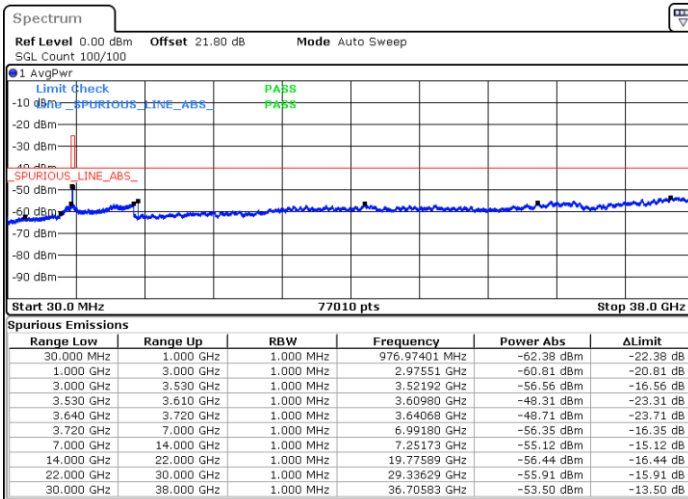

N/A

Date: 4.SEP.2021 19:13:05

LTE Band 48 / 10MHz

QPSK

Lowest Channel / 1RB0

Lowest Channel / 1RBmax

Date: 4.SEP.2021 19:21:47

Date: 4.SEP.2021 19:28:45

Lowest Channel / Full RB

N/A

Date: 4.SEP.2021 19:37:12

LTE Band 48 / 10MHz

QPSK

MiddleChannel / 1RB0

Middle Channel / 1RBmax

Date: 4.SEP.2021 20:42:13

Date: 4.SEP.2021 20:52:40

Middle Channel / Full RB

N/A

Date: 4.SEP.2021 20:57:48

LTE Band 48 / 10MHz

QPSK

Highest Channel / 1RB0

Highest Channel / 1RBmax

Date: 5.SEP.2021 11:47:59

Date: 5.SEP.2021 11:56:39

Highest Channel / Full RB

N/A

Date: 5.SEP.2021 12:09:41

LTE Band 48 / 15MHz

QPSK

Lowest Channel / 1RB0