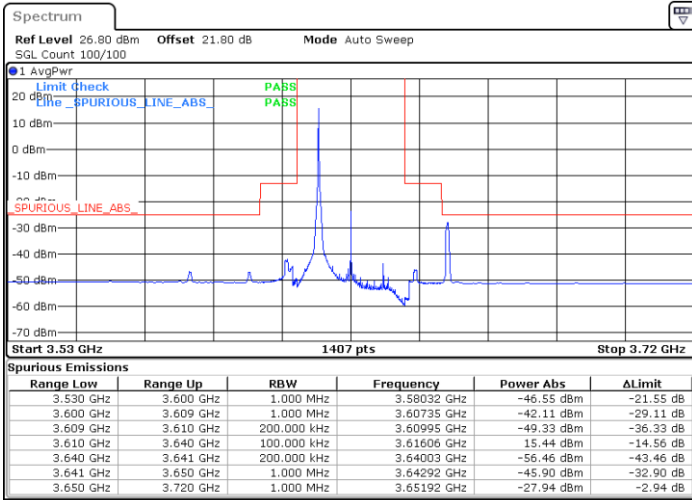

Date: 5.SEP.2021 14:16:02

Highest Channel / Full RB

N/A

Date: 5.SEP.2021 14:38:57

LTE Band 48 / 20MHz

64QAM

Lowest Channel / 1RB0

Lowest Channel / 1RBmax

Date: 5.SEP.2021 14:52:23

Date: 5.SEP.2021 15:00:43

Lowest Channel / Full RB

N/A

Date: 5.SEP.2021 15:04:45

LTE Band 48 / 20MHz

64QAM

Middle Channel / 1RB0

Middle Channel / 1RBmax

Date: 5.SEP.2021 15:24:29

Date: 5.SEP.2021 15:34:33

Middle Channel / Full RB

N/A

Date: 5.SEP.2021 15:50:34

LTE Band 48 / 20MHz

64QAM

Highest Channel / 1RB0

Highest Channel / 1RBmax

Date: 5.SEP.2021 16:10:56

Date: 5.SEP.2021 16:23:22

Highest Channel / Full RB

N/A

Date: 5.SEP.2021 16:57:03

Conducted Spurious Emission