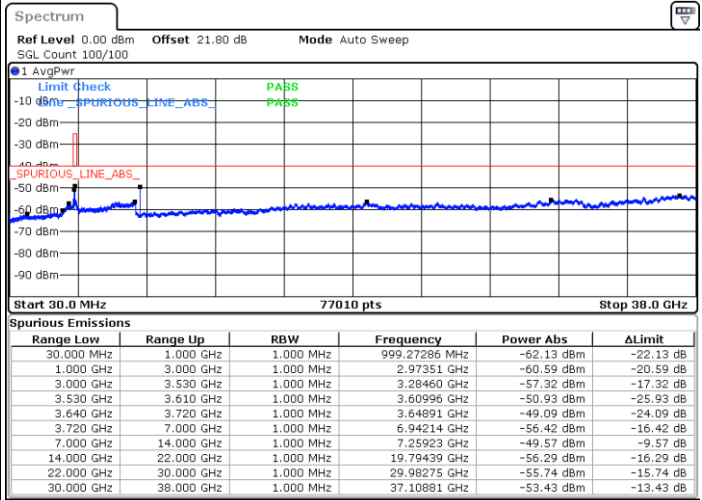

Highest Channel / 1RBmax

Date: 4.SEP.2021 18:57:28

Date: 4.SEP.2021 19:05:36

Highest Channel / Full RB

N/A

Date: 4.SEP.2021 19:15:19

LTE Band 48 / 10MHz

16QAM

Lowest Channel / 1RB0

Lowest Channel / 1RBmax

Date: 4.SEP.2021 19:24:07

Date: 4.SEP.2021 19:31:25

Lowest Channel / Full RB

N/A

Date: 4.SEP.2021 19:41:43

LTE Band 48 / 10MHz

16QAM

MiddleChannel / 1RB0

Middle Channel / 1RBmax

Date: 4.SEP.2021 20:48:32

Date: 4.SEP.2021 20:54:26

Middle Channel / Full RB

N/A

Date: 4.SEP.2021 20:59:34

LTE Band 48 / 10MHz

16QAM

Highest Channel / 1RB0

Highest Channel / 1RBmax

Date: 5.SEP.2021 11:51:49

Date: 5.SEP.2021 12:00:10

Highest Channel / Full RB

N/A