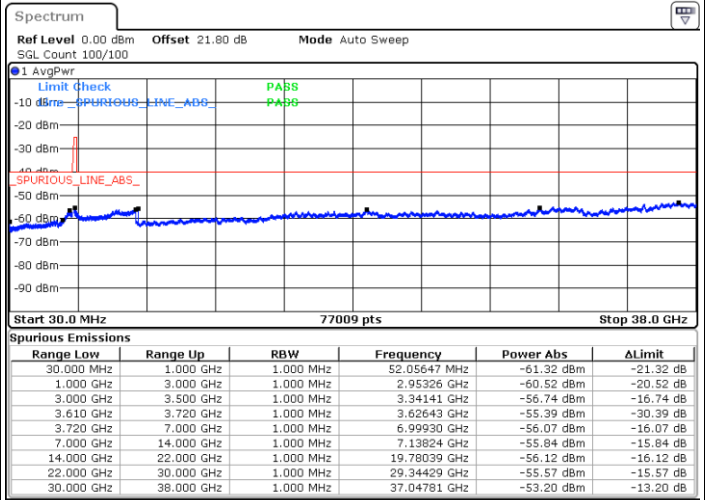

Lowest Channel / 1RBmax

Date: 5.SEP.2021 12:16:57

Date: 5.SEP.2021 12:25:17

Lowest Channel / Full RB

N/A

Date: 5.SEP.2021 12:45:56

LTE Band 48 / 15MHz

QPSK

Middle Channel / 1RB0

Middle Channel / 1RBmax

Date: 5.SEP.2021 12:48:47

Date: 5.SEP.2021 13:38:41

Middle Channel / Full RB

N/A

Date: 5.SEP.2021 13:42:01

LTE Band 48 / 15MHz

QPSK

Highest Channel / 1RB0

Highest Channel / 1RBmax

Date: 5.SEP.2021 13:54:06

Date: 5.SEP.2021 14:31:25

Highest Channel / Full RB

N/A

Date: 5.SEP.2021 14:33:56

LTE Band 48 / 20MHz

QPSK

Lowest Channel / 1RB0

Lowest Channel / 1RBmax

Date: 5.SEP.2021 14:46:19

Date: 5.SEP.2021 14:56:33

Lowest Channel / Full RB

N/A