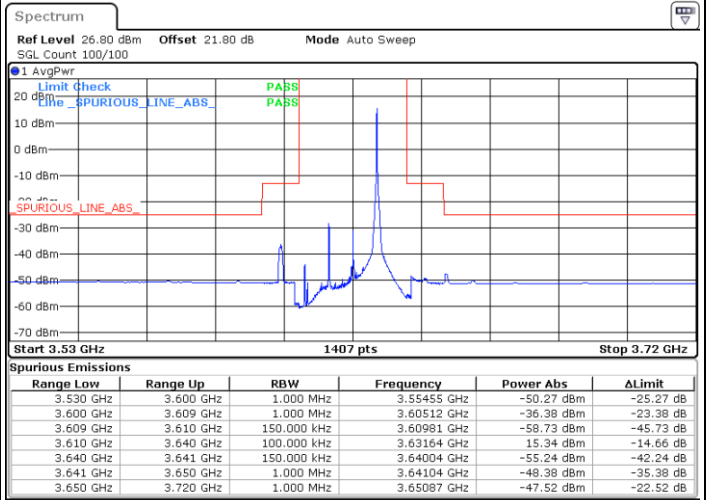

Date: 5.SEP.2021 12:13:04

LTE Band 48 / 15MHz

64QAM

Lowest Channel / 1RB0

Lowest Channel / 1RBmax

Date: 5.SEP.2021 12:20:25

Date: 5.SEP.2021 12:32:15

Lowest Channel / Full RB

N/A

Date: 5.SEP.2021 12:37:00

LTE Band 48 / 15MHz

64QAM

Middle Channel / 1RB0

Middle Channel / 1RBmax

Date: 5.SEP.2021 12:56:21

Date: 5.SEP.2021 12:59:06

Middle Channel / Full RB

N/A

Date: 5.SEP.2021 13:49:51

LTE Band 48 / 15MHz

64QAM

Highest Channel / 1RB0

Highest Channel / 1RBmax

Date: 5.SEP.2021 14:01:52

Date: 5.SEP.2021 14:16:02

Highest Channel / Full RB

N/A

Date: 5.SEP.2021 14:38:57

LTE Band 48 / 20MHz

64QAM

Lowest Channel / 1RB0

Lowest Channel / 1RBmax