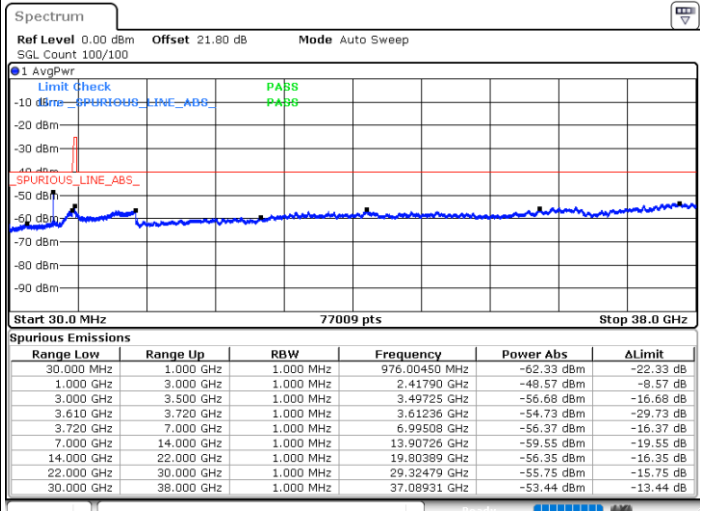

N/A

Date: 5.SEP.2021 15:45:38

LTE Band 48 / 20MHz

QPSK

Highest Channel / 1RB0

Highest Channel / 1RBmax

Date: 5.SEP.2021 16:06:48

Date: 5.SEP.2021 16:18:28

Highest Channel / Full RB

N/A

Date: 5.SEP.2021 16:52:43

LTE Band 48 / 5MHz

16QAM

Lowest Channel / 1RB0

Lowest Channel / 1RBmax

Date: 4.SEP.2021 17:59:28

Date: 4.SEP.2021 18:05:31

Lowest Channel / Full RB

N/A

Date: 4.SEP.2021 18:11:38

LTE Band 48 / 5MHz

16QAM

Middle Channel / 1RB0

Middle Channel / 1RBmax

Date: 4.SEP.2021 18:27:28

Date: 4.SEP.2021 18:34:47

Middle Channel / Full RB

N/A

Date: 5.SEP.2021 17:05:05

LTE Band 48 / 5MHz

16QAM

Highest Channel / 1RB0