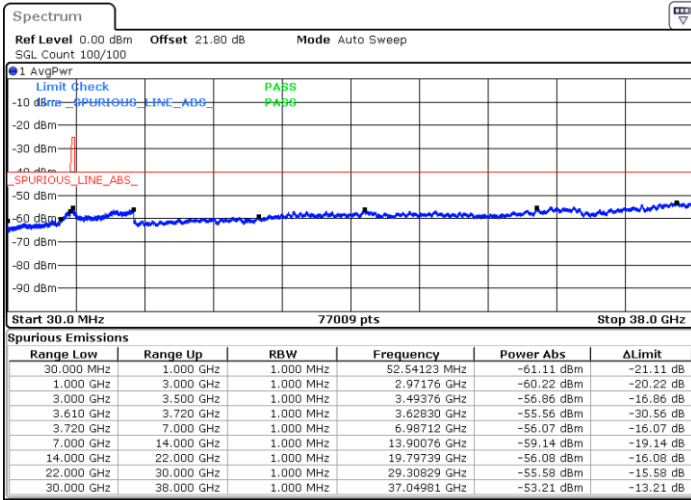

LTE Band 48 / 10MHz

16QAM

Highest Channel / 1RB0

Highest Channel / 1RBmax

Date: 5.SEP.2021 11:51:49

Date: 5.SEP.2021 12:00:10

Highest Channel / Full RB

N/A

Date: 5.SEP.2021 12:12:14

LTE Band 48 / 15MHz

16QAM

Lowest Channel / 1RB0

Lowest Channel / 1RBmax

Date: 5.SEP.2021 12:19:13

Date: 5.SEP.2021 12:29:04

Lowest Channel / Full RB

N/A

Date: 5.SEP.2021 12:43:06

LTE Band 48 / 15MHz

16QAM

Middle Channel / 1RB0

Middle Channel / 1RBmax

Date: 5.SEP.2021 12:52:14

Date: 5.SEP.2021 13:04:13