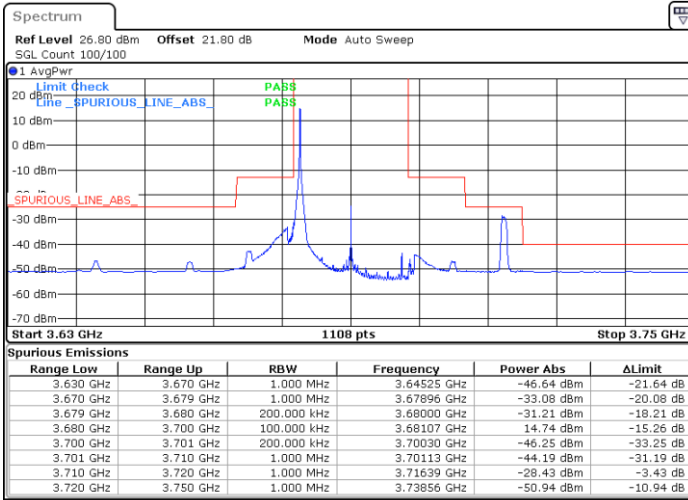

Middle Channel / 1RBmax

Date: 5.SEP.2021 15:24:29

Date: 5.SEP.2021 15:34:33

Middle Channel / Full RB

N/A

Date: 5.SEP.2021 15:50:34

LTE Band 48 / 20MHz

64QAM

Highest Channel / 1RB0

Highest Channel / 1RBmax

Date: 5.SEP.2021 16:10:56

Date: 5.SEP.2021 16:23:22

Highest Channel / Full RB

N/A

Date: 5.SEP.2021 16:57:03

Conducted Spurious Emission