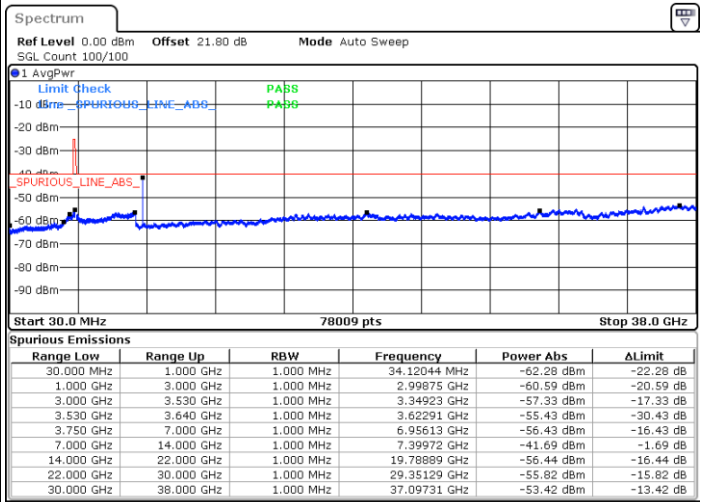

LTE Band 48 / 5MHz

QPSK

Middle Channel / 1RB0

Middle Channel / 1RBmax

Date: 4.SEP.2021 18:25:04

Date: 4.SEP.2021 18:31:57

Middle Channel / Full RB

N/A

Date: 4.SEP.2021 18:40:15

LTE Band 48 / 5MHz

QPSK

Highest Channel / 1RB0

Highest Channel / 1RBmax

Date: 4.SEP.2021 18:55:22

Date: 4.SEP.2021 19:03:02

Highest Channel / Full RB

N/A

Date: 4.SEP.2021 19:13:05

LTE Band 48 / 10MHz

QPSK

Lowest Channel / 1RB0

Lowest Channel / 1RBmax

Date: 4.SEP.2021 19:21:47

Date: 4.SEP.2021 19:28:45

Lowest Channel / Full RB

N/A

Date: 4.SEP.2021 19:37:12

LTE Band 48 / 10MHz

QPSK

MiddleChannel / 1RB0

Middle Channel / 1RBmax

Date: 4.SEP.2021 20:42:13