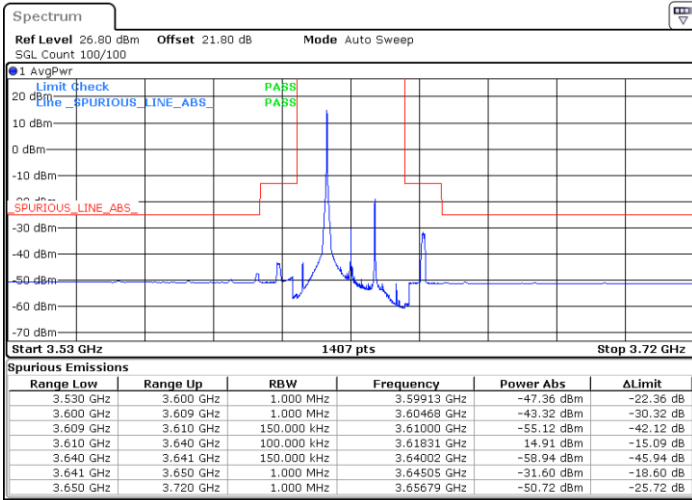

Date: 5.SEP.2021 12:13:04

LTE Band 48 / 15MHz

64QAM

Lowest Channel / 1RB0

Lowest Channel / 1RBmax

Date: 5.SEP.2021 12:20:25

Date: 5.SEP.2021 12:32:15

Lowest Channel / Full RB

N/A

Date: 5.SEP.2021 12:37:00

LTE Band 48 / 15MHz

64QAM

Middle Channel / 1RB0

Middle Channel / 1RBmax

Date: 5.SEP.2021 12:56:21

Date: 5.SEP.2021 12:59:06

Middle Channel / Full RB

N/A

Date: 5.SEP.2021 13:49:51

LTE Band 48 / 15MHz

64QAM

Highest Channel / 1RB0

Highest Channel / 1RBmax

Date: 5.SEP.2021 14:01:52

Date: 5.SEP.2021 14:16:02

Highest Channel / Full RB

N/A

Date: 5.SEP.2021 14:38:57

LTE Band 48 / 20MHz

64QAM

Lowest Channel / 1RB0

Lowest Channel / 1RBmax