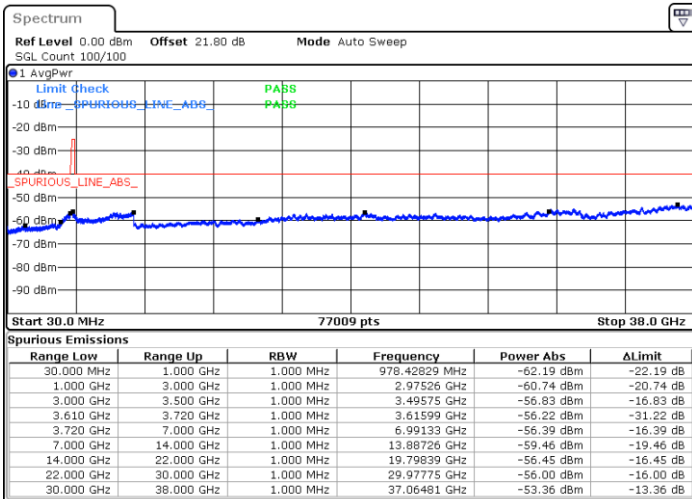

Date: 4.SEP.2021 18:40:15

LTE Band 48 / 5MHz

QPSK

Highest Channel / 1RB0

Highest Channel / 1RBmax

Date: 4.SEP.2021 18:55:22

Date: 4.SEP.2021 19:03:02

Highest Channel / Full RB

N/A

Date: 4.SEP.2021 19:13:05

LTE Band 48 / 10MHz

QPSK

Lowest Channel / 1RB0

Lowest Channel / 1RBmax

Date: 4.SEP.2021 19:21:47

Date: 4.SEP.2021 19:28:45

Lowest Channel / Full RB

N/A

Date: 4.SEP.2021 19:37:12

LTE Band 48 / 10MHz

QPSK

MiddleChannel / 1RB0

Middle Channel / 1RBmax

Date: 4.SEP.2021 20:42:13

Date: 4.SEP.2021 20:52:40

Middle Channel / Full RB

N/A

Date: 4.SEP.2021 20:57:48

LTE Band 48 / 10MHz

QPSK

Highest Channel / 1RB0

Highest Channel / 1RBmax