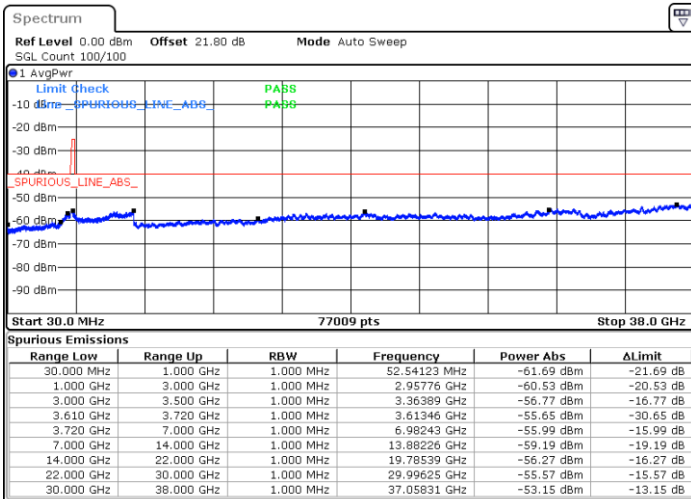

QPSK

Highest Channel / 1RB0

Highest Channel / 1RBmax

Date: 5.SEP.2021 13:54:06

Date: 5.SEP.2021 14:31:25

Highest Channel / Full RB

N/A

Date: 5.SEP.2021 14:33:56

LTE Band 48 / 20MHz

QPSK

Lowest Channel / 1RB0

Lowest Channel / 1RBmax

Date: 5.SEP.2021 14:46:19

Date: 5.SEP.2021 14:56:33

Lowest Channel / Full RB

N/A

Date: 5.SEP.2021 15:16:37

LTE Band 48 / 20MHz

QPSK

Middle Channel / 1RB0

Middle Channel / 1RBmax

Date: 5.SEP.2021 15:20:03

Date: 5.SEP.2021 15:29:59

Middle Channel / Full RB

N/A

Date: 5.SEP.2021 15:45:38

LTE Band 48 / 20MHz

QPSK

Highest Channel / 1RB0

Highest Channel / 1RBmax

Date: 5.SEP.2021 16:06:48

Date: 5.SEP.2021 16:18:28