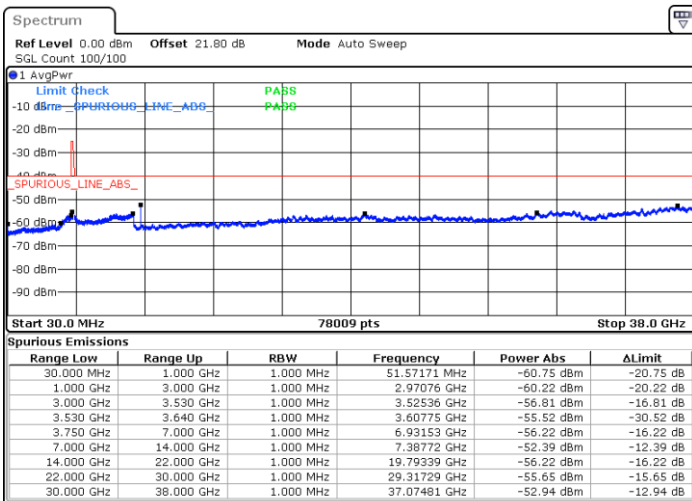

Lowest Channel / 1RBmax

Date: 5.SEP.2021 12:16:57

Date: 5.SEP.2021 12:25:17

Lowest Channel / Full RB

N/A

Date: 5.SEP.2021 12:45:56

LTE Band 48 / 15MHz

QPSK

Middle Channel / 1RB0

Middle Channel / 1RBmax

Date: 5.SEP.2021 12:48:47

Date: 5.SEP.2021 13:38:41

Middle Channel / Full RB

N/A

Date: 5.SEP.2021 13:42:01

LTE Band 48 / 15MHz

QPSK

Highest Channel / 1RB0

Highest Channel / 1RBmax

Date: 5.SEP.2021 13:54:06

Date: 5.SEP.2021 14:31:25

Highest Channel / Full RB

N/A

Date: 5.SEP.2021 14:33:56

LTE Band 48 / 20MHz

QPSK

Lowest Channel / 1RB0

Lowest Channel / 1RBmax

Date: 5.SEP.2021 14:46:19

Date: 5.SEP.2021 14:56:33

Lowest Channel / Full RB

N/A