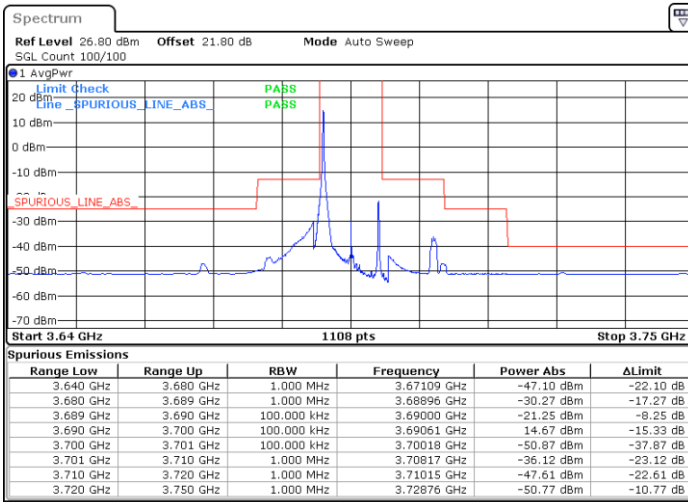

LTE Band 48 / 10MHz

64QAM

Highest Channel / 1RB0

Highest Channel / 1RBmax

Date: 5.SEP.2021 11:52:35

Date: 5.SEP.2021 12:00:51

Highest Channel / Full RB

N/A

Date: 5.SEP.2021 12:13:04

LTE Band 48 / 15MHz

64QAM

Lowest Channel / 1RB0

Lowest Channel / 1RBmax

Date: 5.SEP.2021 12:20:25

Date: 5.SEP.2021 12:32:15

Lowest Channel / Full RB