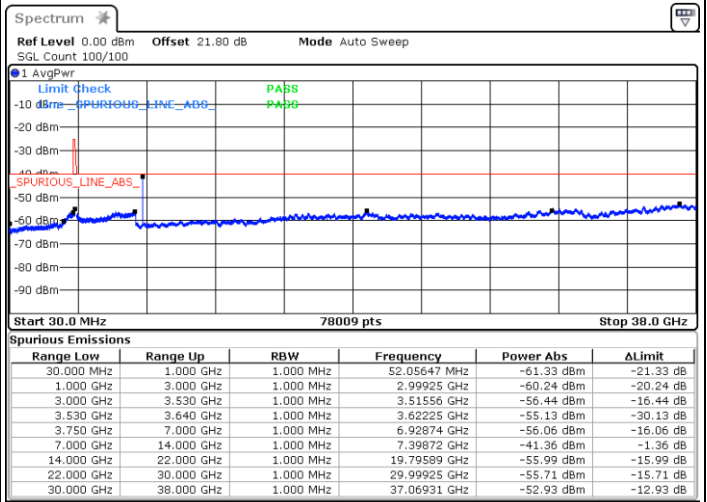

Lowest Channel / 1RBmax

Date: 5.SEP.2021 12:16:57

Date: 5.SEP.2021 12:25:17

Lowest Channel / Full RB

N/A

Date: 5.SEP.2021 12:45:56

LTE Band 48 / 15MHz

QPSK

Middle Channel / 1RB0

Middle Channel / 1RBmax

Date: 5.SEP.2021 12:48:47

Date: 5.SEP.2021 13:38:41

Middle Channel / Full RB

N/A

Date: 5.SEP.2021 13:42:01

LTE Band 48 / 15MHz

QPSK

Highest Channel / 1RB0

Highest Channel / 1RBmax

Date: 5.SEP.2021 13:54:06

Date: 5.SEP.2021 14:31:25

Highest Channel / Full RB

N/A

Date: 5.SEP.2021 14:33:56

LTE Band 48 / 20MHz

QPSK

Lowest Channel / 1RB0

Lowest Channel / 1RBmax

Date: 5.SEP.2021 14:46:19

Date: 5.SEP.2021 14:56:33

Lowest Channel / Full RB

N/A