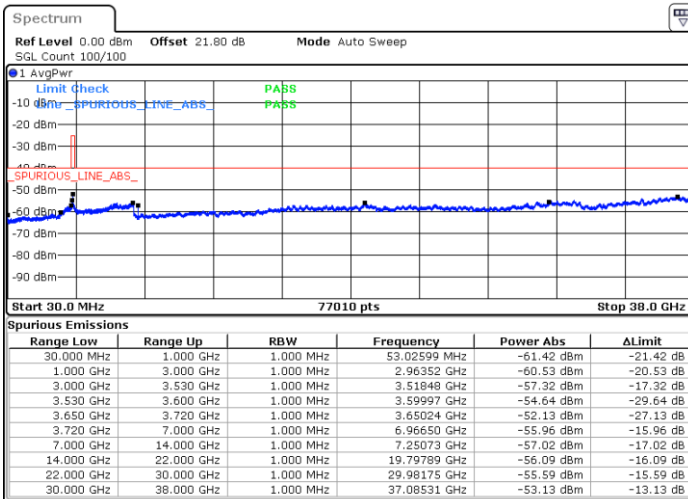

Lowest Channel / 1RBmax

Date: 5.SEP.2021 12:16:57

Date: 5.SEP.2021 12:25:17

Lowest Channel / Full RB

N/A

Date: 5.SEP.2021 12:45:56

LTE Band 48 / 15MHz

QPSK

Middle Channel / 1RB0

Middle Channel / 1RBmax

Date: 5.SEP.2021 12:48:47

Date: 5.SEP.2021 13:38:41

Middle Channel / Full RB

N/A

Date: 5.SEP.2021 13:42:01

LTE Band 48 / 15MHz

QPSK

Highest Channel / 1RB0

Highest Channel / 1RBmax

Date: 5.SEP.2021 13:54:06

Date: 5.SEP.2021 14:31:25

Highest Channel / Full RB

N/A

Date: 5.SEP.2021 14:33:56

LTE Band 48 / 20MHz

QPSK

Lowest Channel / 1RB0

Lowest Channel / 1RBmax

Date: 5.SEP.2021 14:46:19

Date: 5.SEP.2021 14:56:33

Lowest Channel / Full RB

N/A