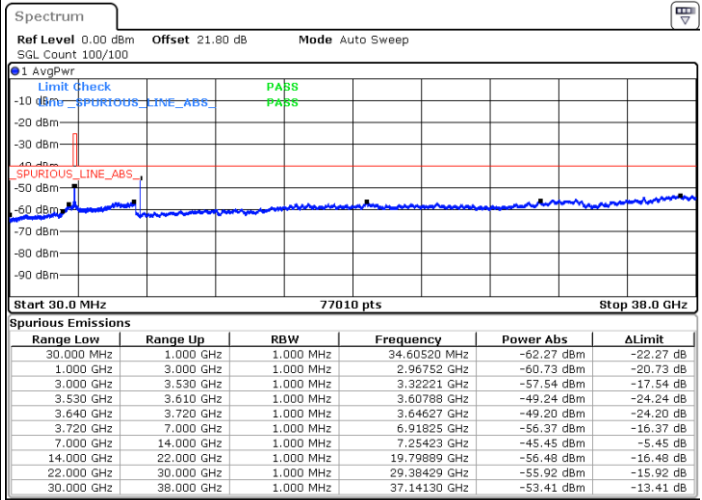

Highest Channel / Full RB

N/A

Date: 5.SEP.2021 16:52:43

LTE Band 48 / 5MHz

16QAM

Lowest Channel / 1RB0

Lowest Channel / 1RBmax

Date: 4.SEP.2021 17:59:28

Date: 4.SEP.2021 18:05:31

Lowest Channel / Full RB

N/A

Date: 4.SEP.2021 18:11:38

LTE Band 48 / 5MHz

16QAM

Middle Channel / 1RB0

Middle Channel / 1RBmax

Date: 4.SEP.2021 18:27:28

Date: 4.SEP.2021 18:34:47

Middle Channel / Full RB

N/A

Date: 5.SEP.2021 17:05:05

LTE Band 48 / 5MHz

16QAM

Highest Channel / 1RB0

Highest Channel / 1RBmax

Date: 4.SEP.2021 18:57:28

Date: 4.SEP.2021 19:05:36

Highest Channel / Full RB

N/A

Date: 4.SEP.2021 19:15:19

LTE Band 48 / 10MHz

16QAM