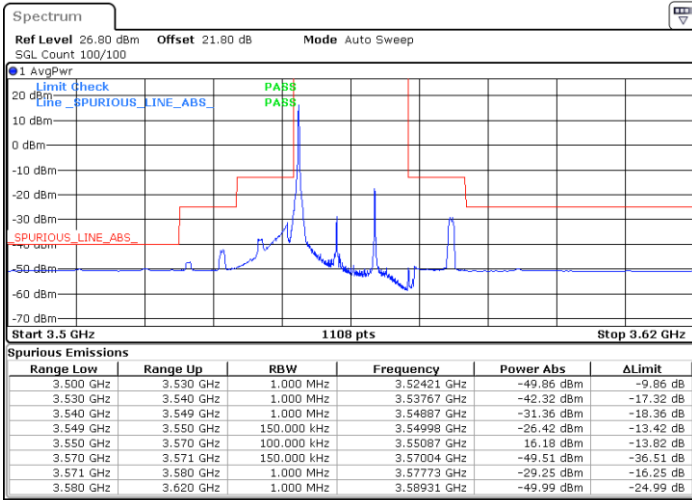

LTE Band 48 / 10MHz

64QAM

Highest Channel / 1RB0

Highest Channel / 1RBmax

Date: 5.SEP.2021 11:52:35

Date: 5.SEP.2021 12:00:51

Highest Channel / Full RB

N/A

Date: 5.SEP.2021 12:13:04

LTE Band 48 / 15MHz

64QAM

Lowest Channel / 1RB0

Lowest Channel / 1RBmax

Date: 5.SEP.2021 12:20:25

Date: 5.SEP.2021 12:32:15

Lowest Channel / Full RB