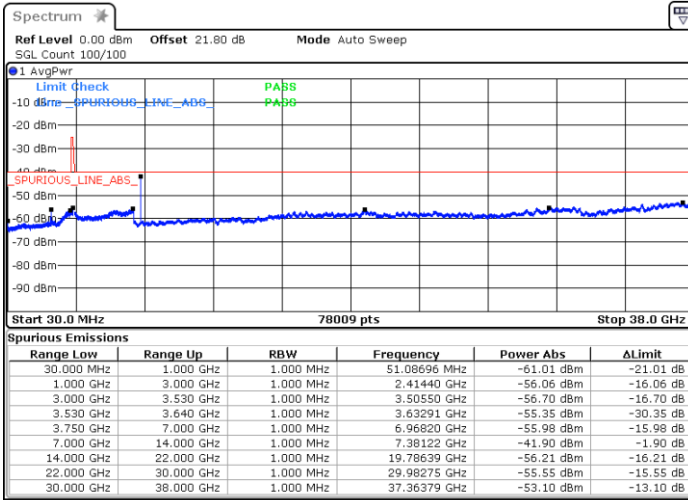

Highest Channel / 1RBmax

Date: 4.SEP.2021 18:57:28

Date: 4.SEP.2021 19:05:36

Highest Channel / Full RB

N/A

Date: 4.SEP.2021 19:15:19

LTE Band 48 / 10MHz

16QAM

Lowest Channel / 1RB0

Lowest Channel / 1RBmax

Date: 4.SEP.2021 19:24:07

Date: 4.SEP.2021 19:31:25

Lowest Channel / Full RB

N/A

Date: 4.SEP.2021 19:41:43

LTE Band 48 / 10MHz

16QAM

MiddleChannel / 1RB0

Middle Channel / 1RBmax

Date: 4.SEP.2021 20:48:32

Date: 4.SEP.2021 20:54:26

Middle Channel / Full RB

N/A

Date: 4.SEP.2021 20:59:34

LTE Band 48 / 10MHz

16QAM

Highest Channel / 1RB0

Highest Channel / 1RBmax

Date: 5.SEP.2021 11:51:49

Date: 5.SEP.2021 12:00:10

Highest Channel / Full RB

N/A