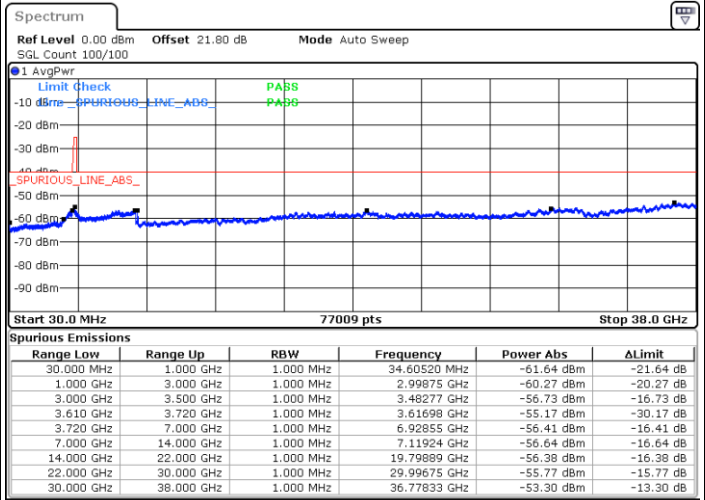

Date: 4.SEP.2021 18:27:28

Date: 4.SEP.2021 18:34:47

Middle Channel / Full RB

N/A

Date: 5.SEP.2021 17:05:05

LTE Band 48 / 5MHz

16QAM

Highest Channel / 1RB0

Highest Channel / 1RBmax

Date: 4.SEP.2021 18:57:28

Date: 4.SEP.2021 19:05:36

Highest Channel / Full RB

N/A

Date: 4.SEP.2021 19:15:19

LTE Band 48 / 10MHz

16QAM

Lowest Channel / 1RB0

Lowest Channel / 1RBmax

Date: 4.SEP.2021 19:24:07

Date: 4.SEP.2021 19:31:25

Lowest Channel / Full RB

N/A

Date: 4.SEP.2021 19:41:43

LTE Band 48 / 10MHz