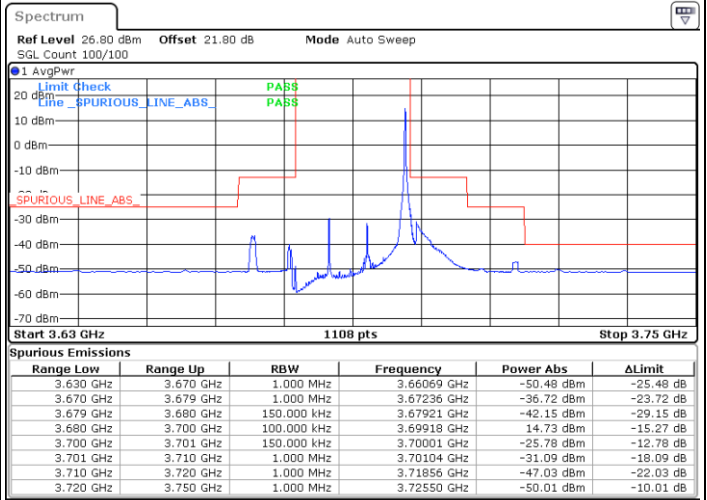

Middle Channel / Full RB

N/A

Date: 5.SEP.2021 13:49:51

LTE Band 48 / 15MHz

64QAM

Highest Channel / 1RB0

Highest Channel / 1RBmax

Date: 5.SEP.2021 14:01:52

Date: 5.SEP.2021 14:16:02

Highest Channel / Full RB

N/A

Date: 5.SEP.2021 14:38:57

LTE Band 48 / 20MHz

64QAM

Lowest Channel / 1RB0

Lowest Channel / 1RBmax