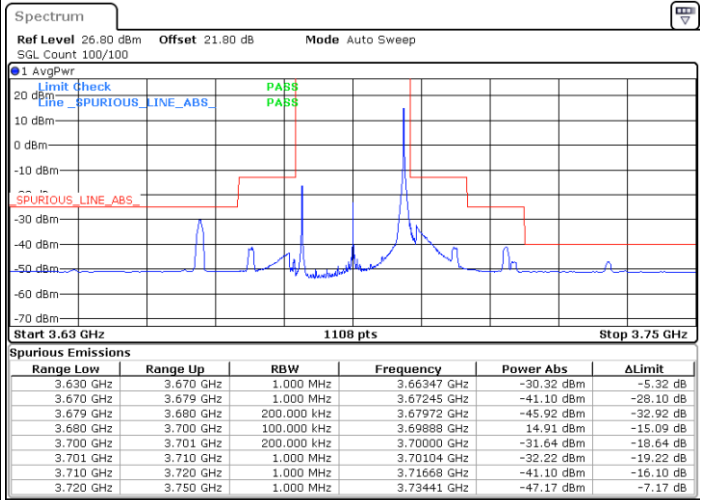

Middle Channel / 1RBmax

Date: 5.SEP.2021 15:24:29

Date: 5.SEP.2021 15:34:33

Middle Channel / Full RB

N/A

Date: 5.SEP.2021 15:50:34

LTE Band 48 / 20MHz

64QAM

Highest Channel / 1RB0

Highest Channel / 1RBmax

Date: 5.SEP.2021 16:10:56

Date: 5.SEP.2021 16:23:22

Highest Channel / Full RB

N/A

Date: 5.SEP.2021 16:57:03

Conducted Spurious Emission