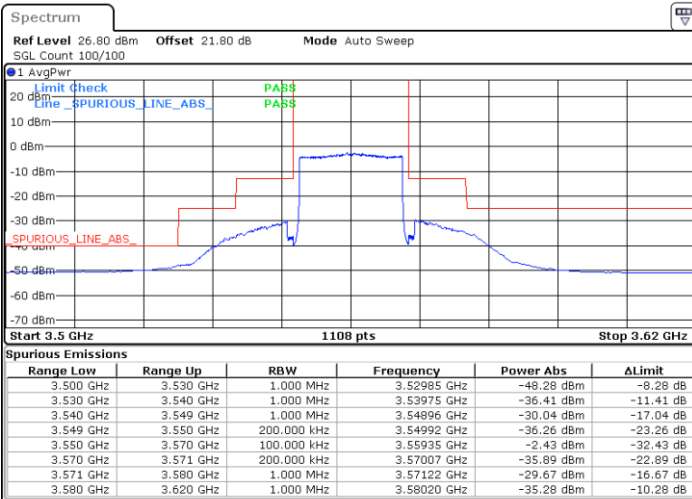

Middle Channel / Full RB

N/A

Date: 5.SEP.2021 13:49:51

LTE Band 48 / 15MHz

64QAM

Highest Channel / 1RB0

Highest Channel / 1RBmax

Date: 5.SEP.2021 14:01:52

Date: 5.SEP.2021 14:16:02

Highest Channel / Full RB

N/A

Date: 5.SEP.2021 14:38:57

LTE Band 48 / 20MHz

64QAM

Lowest Channel / 1RB0

Lowest Channel / 1RBmax

Date: 5.SEP.2021 14:52:23

Date: 5.SEP.2021 15:00:43

Lowest Channel / Full RB

N/A

Date: 5.SEP.2021 15:04:45

LTE Band 48 / 20MHz

64QAM

Middle Channel / 1RB0