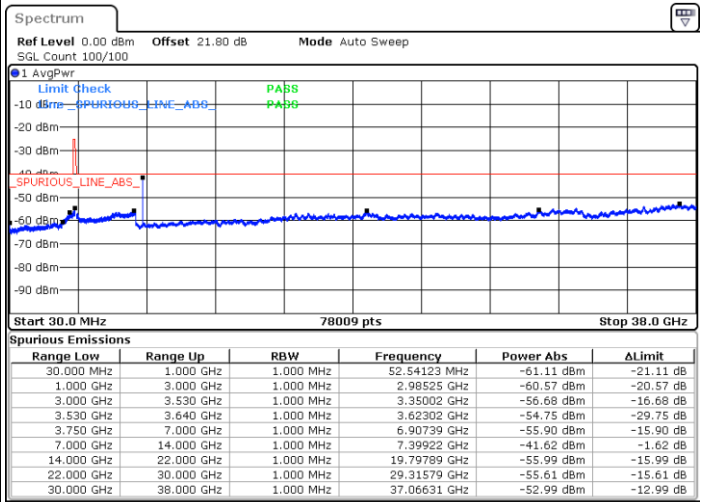

Lowest Channel / Full RB

N/A

Date: 4.SEP.2021 19:37:12

LTE Band 48 / 10MHz

QPSK

MiddleChannel / 1RB0

Middle Channel / 1RBmax

Date: 4.SEP.2021 20:42:13

Date: 4.SEP.2021 20:52:40

Middle Channel / Full RB

N/A

Date: 4.SEP.2021 20:57:48

LTE Band 48 / 10MHz

QPSK

Highest Channel / 1RB0

Highest Channel / 1RBmax

Date: 5.SEP.2021 11:47:59

Date: 5.SEP.2021 11:56:39

Highest Channel / Full RB

N/A

Date: 5.SEP.2021 12:09:41

LTE Band 48 / 15MHz

QPSK

Lowest Channel / 1RB0

Lowest Channel / 1RBmax

Date: 5.SEP.2021 12:16:57

Date: 5.SEP.2021 12:25:17

Lowest Channel / Full RB

N/A

Date: 5.SEP.2021 12:45:56

LTE Band 48 / 15MHz

QPSK