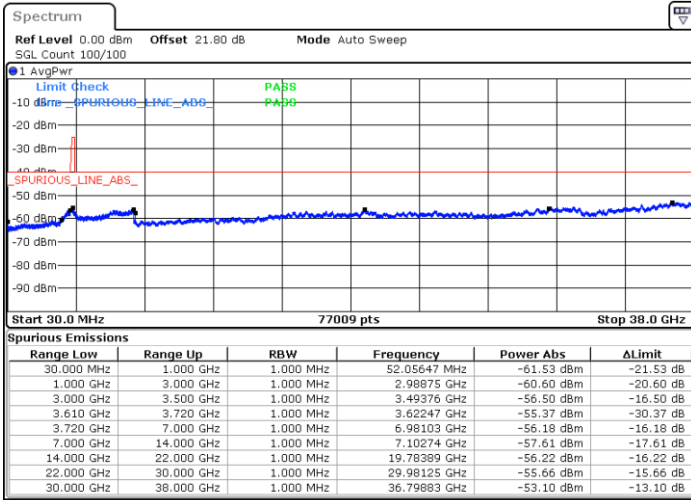

Middle Channel / 1RB0

Middle Channel / 1RBmax

Date: 5.SEP.2021 12:48:47

Date: 5.SEP.2021 13:38:41

Middle Channel / Full RB

N/A

Date: 5.SEP.2021 13:42:01

LTE Band 48 / 15MHz

QPSK

Highest Channel / 1RB0

Highest Channel / 1RBmax

Date: 5.SEP.2021 13:54:06

Date: 5.SEP.2021 14:31:25

Highest Channel / Full RB

N/A

Date: 5.SEP.2021 14:33:56

LTE Band 48 / 20MHz

QPSK

Lowest Channel / 1RB0

Lowest Channel / 1RBmax

Date: 5.SEP.2021 14:46:19

Date: 5.SEP.2021 14:56:33

Lowest Channel / Full RB

N/A