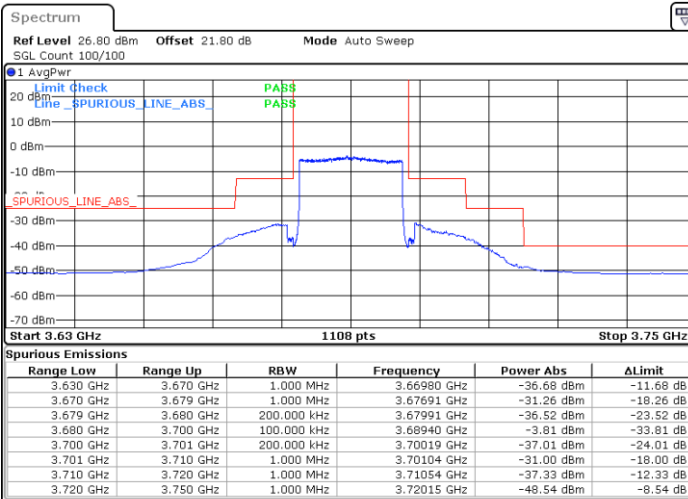

Middle Channel / 1RBmax

Date: 5.SEP.2021 15:24:29

Date: 5.SEP.2021 15:34:33

Middle Channel / Full RB

N/A

Date: 5.SEP.2021 15:50:34

LTE Band 48 / 20MHz

64QAM

Highest Channel / 1RB0

Highest Channel / 1RBmax

Date: 5.SEP.2021 16:10:56

Date: 5.SEP.2021 16:23:22

Highest Channel / Full RB

N/A

Date: 5.SEP.2021 16:57:03

Conducted Spurious Emission

LTE Band 48 / 5MHz

QPSK

Middle Channel / 1RB0

Middle Channel / 1RBmax

Date: 4.SEP.2021 18:25:04

Date: 4.SEP.2021 18:31:57

Middle Channel / Full RB

N/A

Date: 4.SEP.2021 18:40:15

LTE Band 48 / 5MHz

QPSK

Highest Channel / 1RB0

Highest Channel / 1RBmax

Date: 4.SEP.2021 18:55:22

Date: 4.SEP.2021 19:03:02

Highest Channel / Full RB