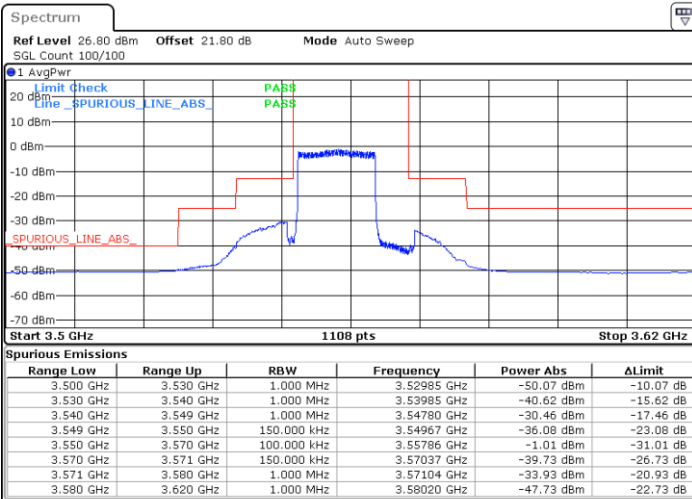

Lowest Channel / Full RB

N/A

Date: 5.SEP.2021 12:37:00