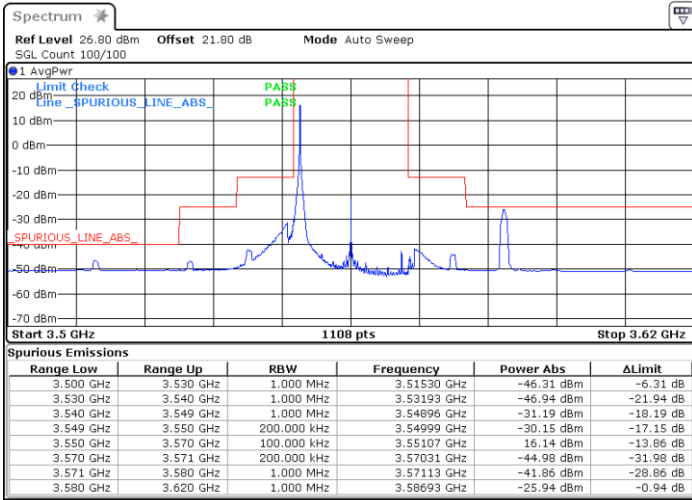

Date: 5.SEP.2021 14:16:02

Highest Channel / Full RB

N/A

Date: 5.SEP.2021 14:38:57

LTE Band 48 / 20MHz

64QAM

Lowest Channel / 1RB0

Lowest Channel / 1RBmax

Date: 5.SEP.2021 14:52:23

Date: 5.SEP.2021 15:00:43

Lowest Channel / Full RB

N/A

Date: 5.SEP.2021 15:04:45

LTE Band 48 / 20MHz

64QAM

Middle Channel / 1RB0