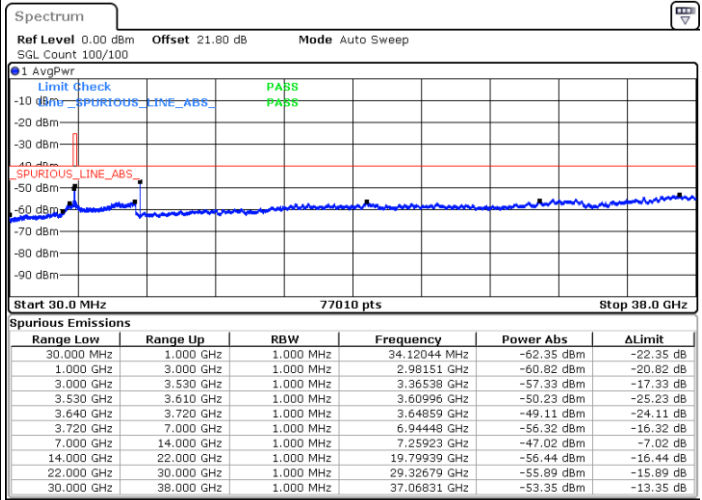

N/A

Date: 4.SEP.2021 19:13:05

LTE Band 48 / 10MHz

QPSK

Lowest Channel / 1RB0

Lowest Channel / 1RBmax

Date: 4.SEP.2021 19:21:47

Date: 4.SEP.2021 19:28:45

Lowest Channel / Full RB

N/A

Date: 4.SEP.2021 19:37:12

LTE Band 48 / 10MHz

QPSK

MiddleChannel / 1RB0

Middle Channel / 1RBmax

Date: 4.SEP.2021 20:42:13

Date: 4.SEP.2021 20:52:40

Middle Channel / Full RB

N/A

Date: 4.SEP.2021 20:57:48

LTE Band 48 / 10MHz

QPSK

Highest Channel / 1RB0

Highest Channel / 1RBmax

Date: 5.SEP.2021 11:47:59

Date: 5.SEP.2021 11:56:39

Highest Channel / Full RB

N/A

Date: 5.SEP.2021 12:09:41

LTE Band 48 / 15MHz

QPSK

Lowest Channel / 1RB0