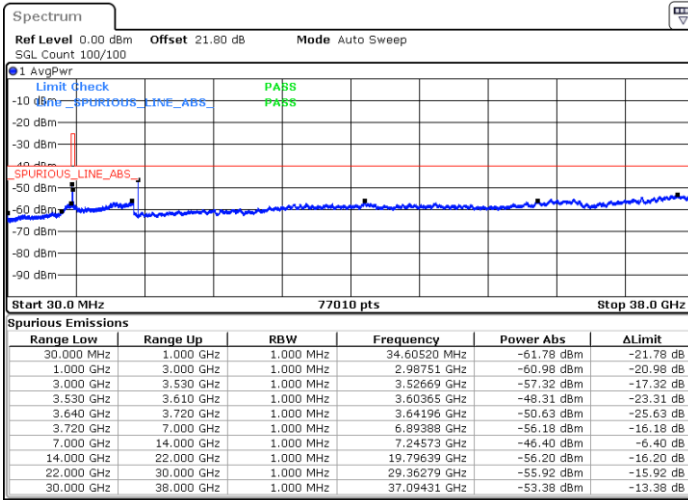

Highest Channel / Full RB

N/A

Date: 5.SEP.2021 16:52:43

LTE Band 48 / 5MHz

16QAM

Lowest Channel / 1RB0

Lowest Channel / 1RBmax

Date: 4.SEP.2021 17:59:28

Date: 4.SEP.2021 18:05:31

Lowest Channel / Full RB

N/A

Date: 4.SEP.2021 18:11:38

LTE Band 48 / 5MHz

16QAM

Middle Channel / 1RB0

Middle Channel / 1RBmax

Date: 4.SEP.2021 18:27:28

Date: 4.SEP.2021 18:34:47

Middle Channel / Full RB

N/A

Date: 5.SEP.2021 17:05:05

LTE Band 48 / 5MHz

16QAM

Highest Channel / 1RB0

Highest Channel / 1RBmax

Date: 4.SEP.2021 18:57:28

Date: 4.SEP.2021 19:05:36

Highest Channel / Full RB

N/A

Date: 4.SEP.2021 19:15:19

LTE Band 48 / 10MHz

16QAM