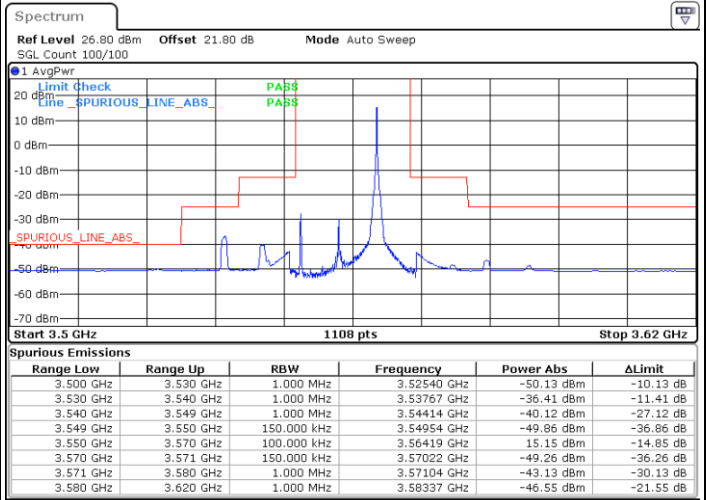

LTE Band 48 / 10MHz

64QAM

Highest Channel / 1RB0

Highest Channel / 1RBmax

Date: 5.SEP.2021 11:52:35

Date: 5.SEP.2021 12:00:51

Highest Channel / Full RB

N/A

Date: 5.SEP.2021 12:13:04

LTE Band 48 / 15MHz

64QAM

Lowest Channel / 1RB0

Lowest Channel / 1RBmax

Date: 5.SEP.2021 12:20:25

Date: 5.SEP.2021 12:32:15

Lowest Channel / Full RB