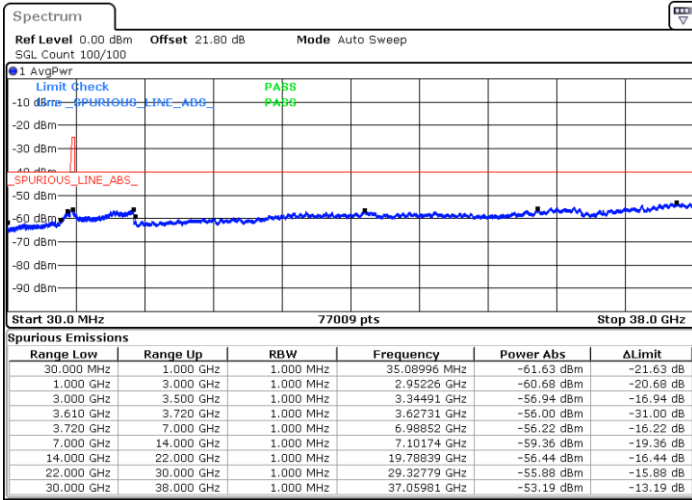

Date: 4.SEP.2021 18:40:15

LTE Band 48 / 5MHz

QPSK

Highest Channel / 1RB0

Highest Channel / 1RBmax

Date: 4.SEP.2021 18:55:22

Date: 4.SEP.2021 19:03:02

Highest Channel / Full RB

N/A

Date: 4.SEP.2021 19:13:05

LTE Band 48 / 10MHz

QPSK

Lowest Channel / 1RB0

Lowest Channel / 1RBmax

Date: 4.SEP.2021 19:21:47

Date: 4.SEP.2021 19:28:45

Lowest Channel / Full RB

N/A

Date: 4.SEP.2021 19:37:12

LTE Band 48 / 10MHz

QPSK

MiddleChannel / 1RB0

Middle Channel / 1RBmax

Date: 4.SEP.2021 20:42:13

Date: 4.SEP.2021 20:52:40

Middle Channel / Full RB

N/A

Date: 4.SEP.2021 20:57:48

LTE Band 48 / 10MHz

QPSK

Highest Channel / 1RB0

Highest Channel / 1RBmax