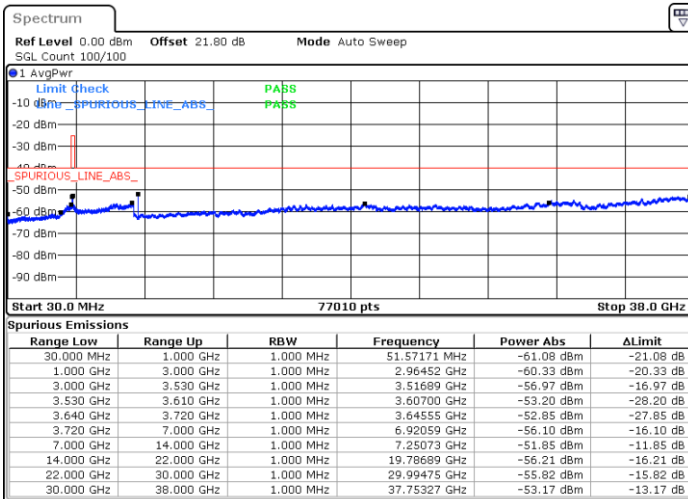

Highest Channel / Full RB

N/A

Date: 5.SEP.2021 16:52:43

LTE Band 48 / 5MHz

16QAM

Lowest Channel / 1RB0

Lowest Channel / 1RBmax

Date: 4.SEP.2021 17:59:28

Date: 4.SEP.2021 18:05:31

Lowest Channel / Full RB

N/A

Date: 4.SEP.2021 18:11:38

LTE Band 48 / 5MHz

16QAM

Middle Channel / 1RB0

Middle Channel / 1RBmax

Date: 4.SEP.2021 18:27:28

Date: 4.SEP.2021 18:34:47

Middle Channel / Full RB

N/A

Date: 5.SEP.2021 17:05:05

LTE Band 48 / 5MHz

16QAM

Highest Channel / 1RB0

Highest Channel / 1RBmax

Date: 4.SEP.2021 18:57:28

Date: 4.SEP.2021 19:05:36

Highest Channel / Full RB

N/A

Date: 4.SEP.2021 19:15:19

LTE Band 48 / 10MHz

16QAM