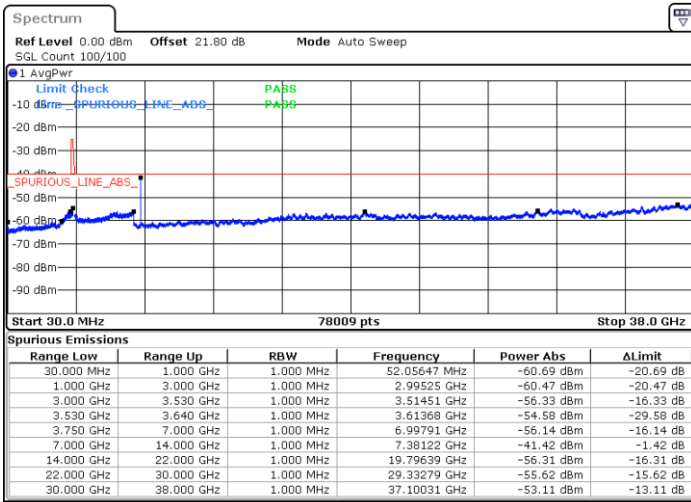

Lowest Channel / Full RB

N/A

Date: 4.SEP.2021 19:37:12

LTE Band 48 / 10MHz

QPSK

MiddleChannel / 1RB0

Middle Channel / 1RBmax

Date: 4.SEP.2021 20:42:13

Date: 4.SEP.2021 20:52:40

Middle Channel / Full RB

N/A

Date: 4.SEP.2021 20:57:48

LTE Band 48 / 10MHz

QPSK

Highest Channel / 1RB0

Highest Channel / 1RBmax

Date: 5.SEP.2021 11:47:59

Date: 5.SEP.2021 11:56:39

Highest Channel / Full RB

N/A

Date: 5.SEP.2021 12:09:41

LTE Band 48 / 15MHz

QPSK

Lowest Channel / 1RB0

Lowest Channel / 1RBmax

Date: 5.SEP.2021 12:16:57

Date: 5.SEP.2021 12:25:17

Lowest Channel / Full RB

N/A

Date: 5.SEP.2021 12:45:56

LTE Band 48 / 15MHz

QPSK