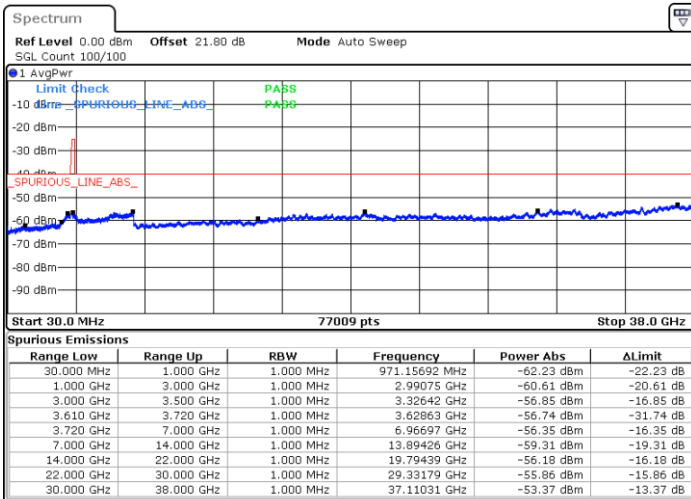

Highest Channel / 1RBmax

Date: 4.SEP.2021 18:57:28

Date: 4.SEP.2021 19:05:36

Highest Channel / Full RB

N/A

Date: 4.SEP.2021 19:15:19

LTE Band 48 / 10MHz

16QAM

Lowest Channel / 1RB0

Lowest Channel / 1RBmax

Date: 4.SEP.2021 19:24:07

Date: 4.SEP.2021 19:31:25

Lowest Channel / Full RB

N/A

Date: 4.SEP.2021 19:41:43

LTE Band 48 / 10MHz

16QAM

MiddleChannel / 1RB0

Middle Channel / 1RBmax

Date: 4.SEP.2021 20:48:32

Date: 4.SEP.2021 20:54:26

Middle Channel / Full RB

N/A

Date: 4.SEP.2021 20:59:34

LTE Band 48 / 10MHz

16QAM

Highest Channel / 1RB0

Highest Channel / 1RBmax

Date: 5.SEP.2021 11:51:49

Date: 5.SEP.2021 12:00:10

Highest Channel / Full RB

N/A