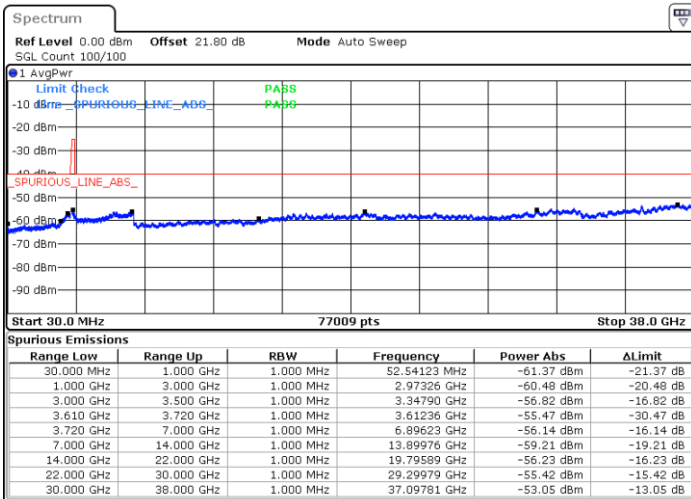

Date: 5.SEP.2021 11:47:59

Date: 5.SEP.2021 11:56:39

Highest Channel / Full RB

N/A

Date: 5.SEP.2021 12:09:41

LTE Band 48 / 15MHz

QPSK

Lowest Channel / 1RB0

Lowest Channel / 1RBmax

Date: 5.SEP.2021 12:16:57

Date: 5.SEP.2021 12:25:17

Lowest Channel / Full RB

N/A

Date: 5.SEP.2021 12:45:56

LTE Band 48 / 15MHz

QPSK

Middle Channel / 1RB0

Middle Channel / 1RBmax

Date: 5.SEP.2021 12:48:47

Date: 5.SEP.2021 13:38:41

Middle Channel / Full RB

N/A

Date: 5.SEP.2021 13:42:01

LTE Band 48 / 15MHz

QPSK

Highest Channel / 1RB0

Highest Channel / 1RBmax

Date: 5.SEP.2021 13:54:06

Date: 5.SEP.2021 14:31:25

Highest Channel / Full RB

N/A

Date: 5.SEP.2021 14:33:56