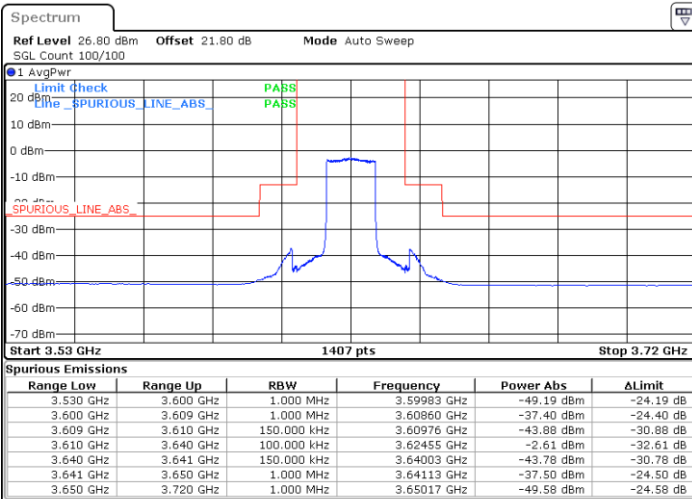

Date: 5.SEP.2021 12:13:04

LTE Band 48 / 15MHz

64QAM

Lowest Channel / 1RB0

Lowest Channel / 1RBmax

Date: 5.SEP.2021 12:20:25

Date: 5.SEP.2021 12:32:15

Lowest Channel / Full RB

N/A

Date: 5.SEP.2021 12:37:00

LTE Band 48 / 15MHz

64QAM

Middle Channel / 1RB0

Middle Channel / 1RBmax

Date: 5.SEP.2021 12:56:21

Date: 5.SEP.2021 12:59:06

Middle Channel / Full RB

N/A

Date: 5.SEP.2021 13:49:51

LTE Band 48 / 15MHz

64QAM

Highest Channel / 1RB0

Highest Channel / 1RBmax

Date: 5.SEP.2021 14:01:52