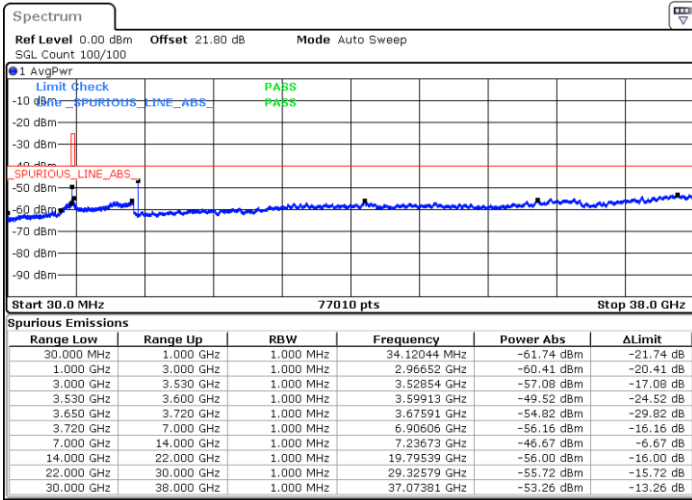

Date: 5.SEP.2021 12:12:14

LTE Band 48 / 15MHz

16QAM

Lowest Channel / 1RB0

Lowest Channel / 1RBmax

Date: 5.SEP.2021 12:19:13

Date: 5.SEP.2021 12:29:04

Lowest Channel / Full RB

N/A

Date: 5.SEP.2021 12:43:06

LTE Band 48 / 15MHz

16QAM

Middle Channel / 1RB0

Middle Channel / 1RBmax

Date: 5.SEP.2021 12:52:14

Date: 5.SEP.2021 13:04:13

Middle Channel / Full RB

N/A

Date: 5.SEP.2021 13:44:45

LTE Band 48 / 15MHz

16QAM

Highest Channel / 1RB0

Highest Channel / 1RBmax

Date: 5.SEP.2021 13:57:27