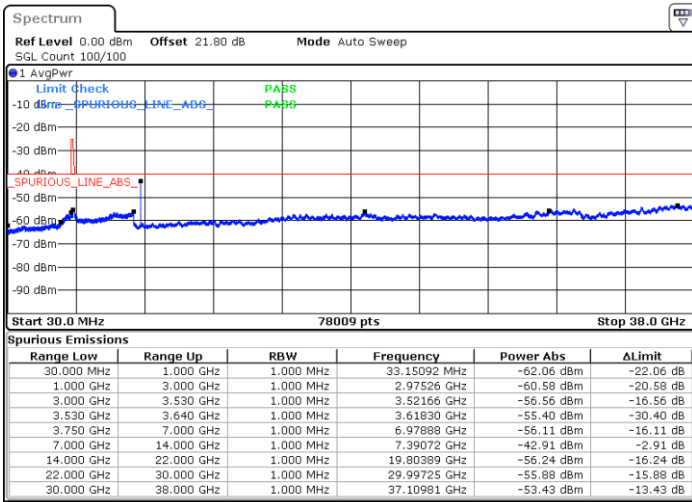

LTE Band 48 / 5MHz

QPSK

Middle Channel / 1RB0

Middle Channel / 1RBmax

Date: 4.SEP.2021 18:25:04

Date: 4.SEP.2021 18:31:57

Middle Channel / Full RB

N/A

Date: 4.SEP.2021 18:40:15

LTE Band 48 / 5MHz

QPSK

Highest Channel / 1RB0

Highest Channel / 1RBmax

Date: 4.SEP.2021 18:55:22

Date: 4.SEP.2021 19:03:02

Highest Channel / Full RB

N/A

Date: 4.SEP.2021 19:13:05

LTE Band 48 / 10MHz

QPSK

Lowest Channel / 1RB0

Lowest Channel / 1RBmax

Date: 4.SEP.2021 19:21:47

Date: 4.SEP.2021 19:28:45

Lowest Channel / Full RB

N/A

Date: 4.SEP.2021 19:37:12

LTE Band 48 / 10MHz

QPSK

MiddleChannel / 1RB0

Middle Channel / 1RBmax

Date: 4.SEP.2021 20:42:13