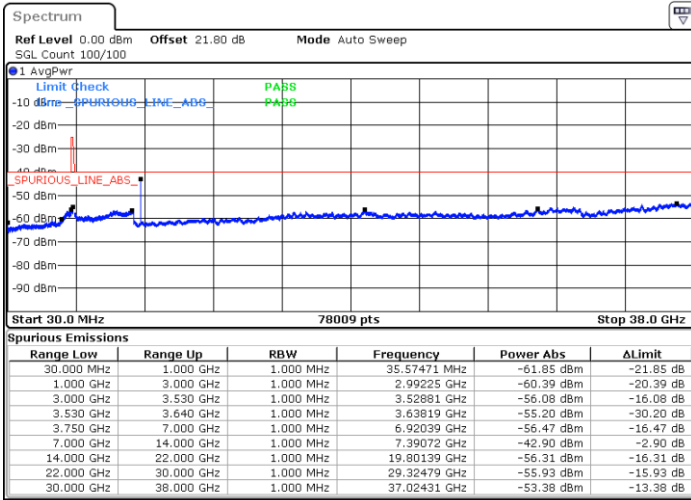

Date: 4.SEP.2021 18:05:31

Lowest Channel / Full RB

N/A

Date: 4.SEP.2021 18:11:38

LTE Band 48 / 5MHz

16QAM

Middle Channel / 1RB0

Middle Channel / 1RBmax

Date: 4.SEP.2021 18:27:28

Date: 4.SEP.2021 18:34:47

Middle Channel / Full RB

N/A

Date: 5.SEP.2021 17:05:05

LTE Band 48 / 5MHz

16QAM

Highest Channel / 1RB0

Highest Channel / 1RBmax

Date: 4.SEP.2021 18:57:28

Date: 4.SEP.2021 19:05:36

Highest Channel / Full RB

N/A

Date: 4.SEP.2021 19:15:19

LTE Band 48 / 10MHz

16QAM

Lowest Channel / 1RB0

Lowest Channel / 1RBmax

Date: 4.SEP.2021 19:24:07

Date: 4.SEP.2021 19:31:25

Lowest Channel / Full RB

N/A

Date: 4.SEP.2021 19:41:43

LTE Band 48 / 10MHz