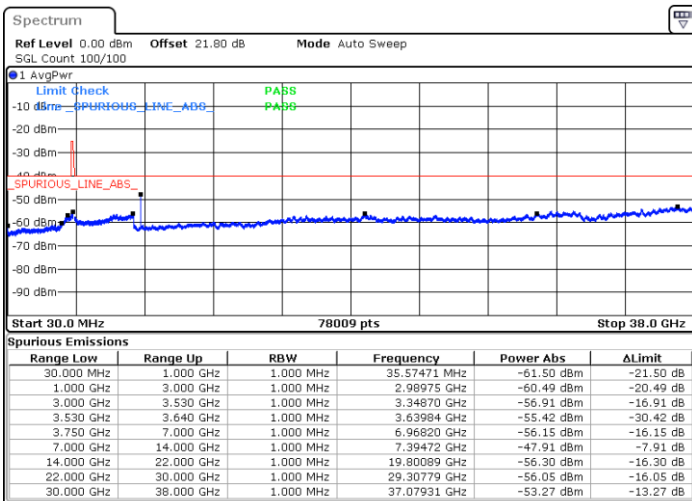

LTE Band 48 / 5MHz

QPSK

Middle Channel / 1RB0

Middle Channel / 1RBmax

Date: 4.SEP.2021 18:25:04

Date: 4.SEP.2021 18:31:57

Middle Channel / Full RB

N/A

Date: 4.SEP.2021 18:40:15

LTE Band 48 / 5MHz

QPSK

Highest Channel / 1RB0

Highest Channel / 1RBmax

Date: 4.SEP.2021 18:55:22

Date: 4.SEP.2021 19:03:02

Highest Channel / Full RB

N/A

Date: 4.SEP.2021 19:13:05

LTE Band 48 / 10MHz

QPSK

Lowest Channel / 1RB0

Lowest Channel / 1RBmax

Date: 4.SEP.2021 19:21:47

Date: 4.SEP.2021 19:28:45

Lowest Channel / Full RB

N/A

Date: 4.SEP.2021 19:37:12

LTE Band 48 / 10MHz

QPSK

MiddleChannel / 1RB0

Middle Channel / 1RBmax

Date: 4.SEP.2021 20:42:13