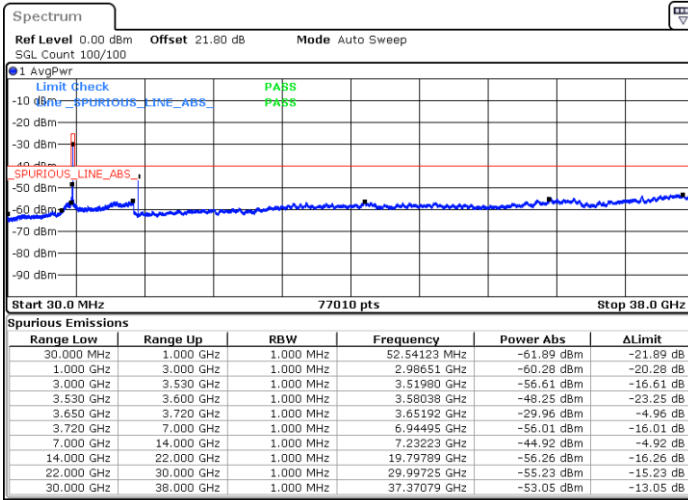

LTE Band 48 / 20MHz

QPSK

Lowest Channel / 1RB0

Lowest Channel / 1RBmax

Date: 5.SEP.2021 14:46:19

Date: 5.SEP.2021 14:56:33

Lowest Channel / Full RB

N/A

Date: 5.SEP.2021 15:16:37

LTE Band 48 / 20MHz

QPSK

Middle Channel / 1RB0

Middle Channel / 1RBmax

Date: 5.SEP.2021 15:20:03

Date: 5.SEP.2021 15:29:59

Middle Channel / Full RB

N/A

Date: 5.SEP.2021 15:45:38

LTE Band 48 / 20MHz

QPSK

Highest Channel / 1RB0

Highest Channel / 1RBmax

Date: 5.SEP.2021 16:06:48

Date: 5.SEP.2021 16:18:28

Highest Channel / Full RB

N/A

Date: 5.SEP.2021 16:52:43

LTE Band 48 / 5MHz

16QAM

Lowest Channel / 1RB0

Lowest Channel / 1RBmax

Date: 4.SEP.2021 17:59:28