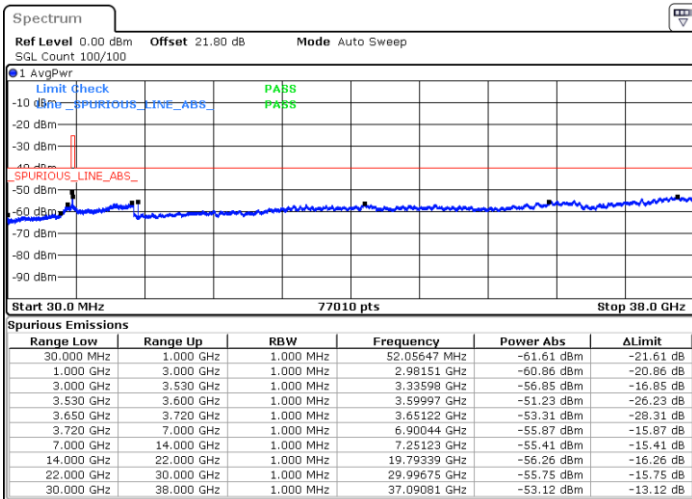

LTE Band 48 / 10MHz

16QAM

Highest Channel / 1RB0

Highest Channel / 1RBmax

Date: 5.SEP.2021 11:51:49

Date: 5.SEP.2021 12:00:10

Highest Channel / Full RB

N/A

Date: 5.SEP.2021 12:12:14

LTE Band 48 / 15MHz

16QAM

Lowest Channel / 1RB0

Lowest Channel / 1RBmax

Date: 5.SEP.2021 12:19:13

Date: 5.SEP.2021 12:29:04

Lowest Channel / Full RB

N/A

Date: 5.SEP.2021 12:43:06

LTE Band 48 / 15MHz

16QAM

Middle Channel / 1RB0

Middle Channel / 1RBmax

Date: 5.SEP.2021 12:52:14

Date: 5.SEP.2021 13:04:13

Middle Channel / Full RB

N/A

Date: 5.SEP.2021 13:44:45

LTE Band 48 / 15MHz

16QAM

Highest Channel / 1RB0

Highest Channel / 1RBmax

Date: 5.SEP.2021 13:57:27