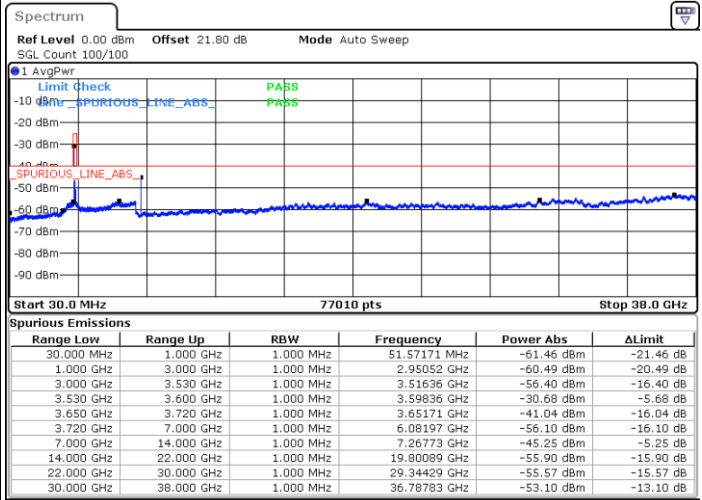

LTE Band 48 / 20MHz

QPSK

Lowest Channel / 1RB0

Lowest Channel / 1RBmax

Date: 5.SEP.2021 14:46:19

Date: 5.SEP.2021 14:56:33

Lowest Channel / Full RB

N/A

Date: 5.SEP.2021 15:16:37

LTE Band 48 / 20MHz

QPSK

Middle Channel / 1RB0

Middle Channel / 1RBmax

Date: 5.SEP.2021 15:20:03

Date: 5.SEP.2021 15:29:59

Middle Channel / Full RB

N/A

Date: 5.SEP.2021 15:45:38

LTE Band 48 / 20MHz

QPSK

Highest Channel / 1RB0

Highest Channel / 1RBmax

Date: 5.SEP.2021 16:06:48

Date: 5.SEP.2021 16:18:28

Highest Channel / Full RB

N/A

Date: 5.SEP.2021 16:52:43

LTE Band 48 / 5MHz

16QAM

Lowest Channel / 1RB0

Lowest Channel / 1RBmax

Date: 4.SEP.2021 17:59:28