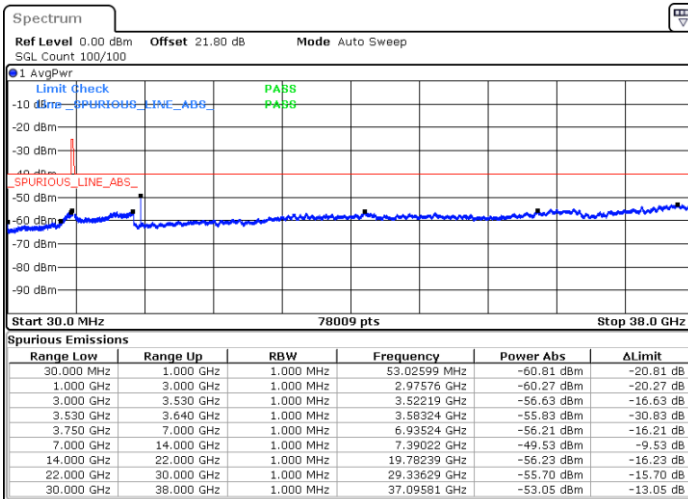

Lowest Channel / 1RB0

Lowest Channel / 1RBmax

Date: 4.SEP.2021 19:24:07

Date: 4.SEP.2021 19:31:25

Lowest Channel / Full RB

N/A

Date: 4.SEP.2021 19:41:43

LTE Band 48 / 10MHz

LTE Band 48 / 10MHz

16QAM

Highest Channel / 1RB0

Highest Channel / 1RBmax

Date: 5.SEP.2021 11:51:49

Date: 5.SEP.2021 12:00:10

Highest Channel / Full RB

N/A

Date: 5.SEP.2021 12:12:14

LTE Band 48 / 15MHz

16QAM

Lowest Channel / 1RB0

Lowest Channel / 1RBmax

Date: 5.SEP.2021 12:19:13

Date: 5.SEP.2021 12:29:04

Lowest Channel / Full RB