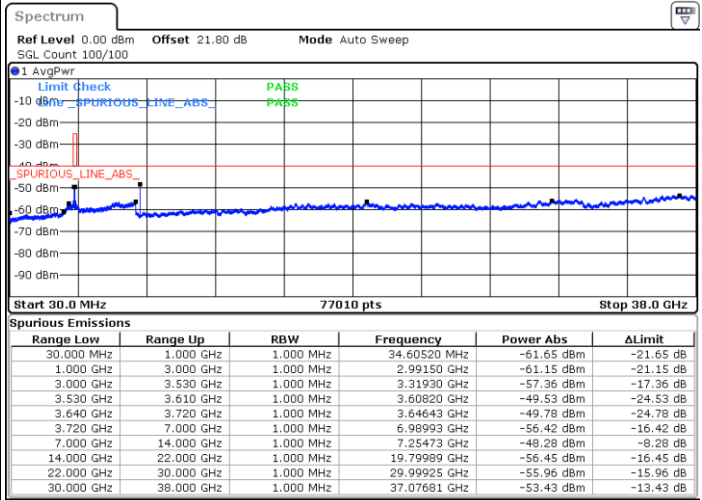

Highest Channel / 1RB0

Highest Channel / 1RBmax

Date: 5.SEP.2021 16:10:56

Date: 5.SEP.2021 16:23:22

Highest Channel / Full RB

N/A

Date: 5.SEP.2021 16:57:03

Conducted Spurious Emission

LTE Band 48 / 5MHz

QPSK

Middle Channel / 1RB0

Middle Channel / 1RBmax

Date: 4.SEP.2021 18:25:04

Date: 4.SEP.2021 18:31:57

Middle Channel / Full RB

N/A

Date: 4.SEP.2021 18:40:15

LTE Band 48 / 5MHz

QPSK

Highest Channel / 1RB0

Highest Channel / 1RBmax

Date: 4.SEP.2021 18:55:22

Date: 4.SEP.2021 19:03:02

Highest Channel / Full RB

N/A

Date: 4.SEP.2021 19:13:05

LTE Band 48 / 10MHz

QPSK

Lowest Channel / 1RB0

Lowest Channel / 1RBmax

Date: 4.SEP.2021 19:21:47

Date: 4.SEP.2021 19:28:45