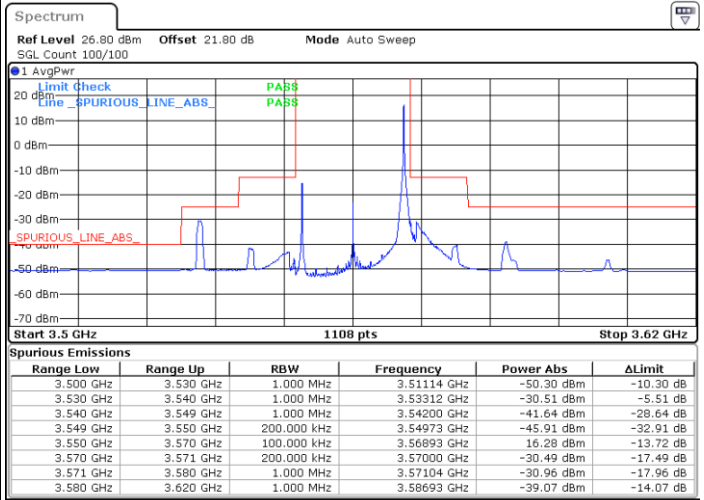

Date: 5.SEP.2021 14:16:02

Highest Channel / Full RB

N/A

Date: 5.SEP.2021 14:38:57

LTE Band 48 / 20MHz

64QAM

Lowest Channel / 1RB0

Lowest Channel / 1RBmax

Date: 5.SEP.2021 14:52:23

Date: 5.SEP.2021 15:00:43

Lowest Channel / Full RB

N/A

Date: 5.SEP.2021 15:04:45

LTE Band 48 / 20MHz

64QAM

Middle Channel / 1RB0