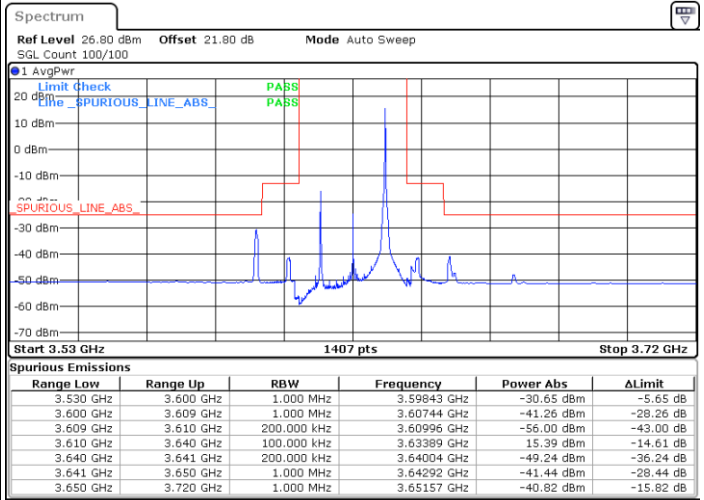

Date: 5.SEP.2021 14:16:02

Highest Channel / Full RB

N/A

Date: 5.SEP.2021 14:38:57

LTE Band 48 / 20MHz

64QAM

Lowest Channel / 1RB0

Lowest Channel / 1RBmax

Date: 5.SEP.2021 14:52:23

Date: 5.SEP.2021 15:00:43

Lowest Channel / Full RB

N/A

Date: 5.SEP.2021 15:04:45

LTE Band 48 / 20MHz

64QAM

Middle Channel / 1RB0

Middle Channel / 1RBmax

Date: 5.SEP.2021 15:24:29

Date: 5.SEP.2021 15:34:33

Middle Channel / Full RB

N/A

Date: 5.SEP.2021 15:50:34

LTE Band 48 / 20MHz

64QAM

Highest Channel / 1RB0

Highest Channel / 1RBmax

Date: 5.SEP.2021 16:10:56

Date: 5.SEP.2021 16:23:22

Highest Channel / Full RB

N/A

Date: 5.SEP.2021 16:57:03

Conducted Spurious Emission