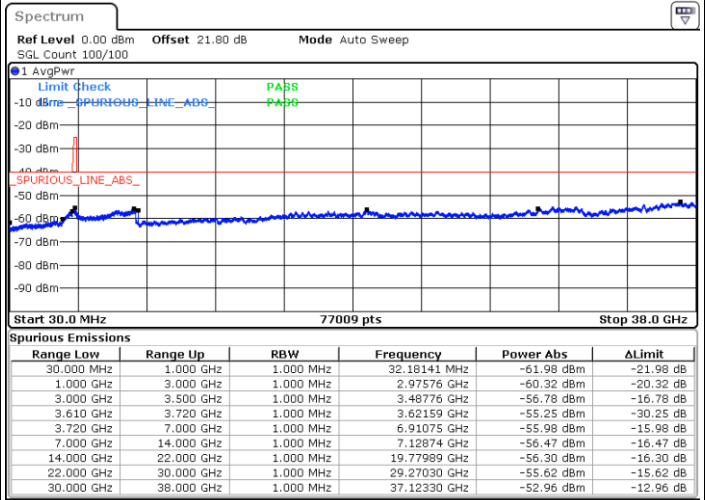

Date: 4.SEP.2021 20:52:40

Middle Channel / Full RB

N/A

Date: 4.SEP.2021 20:57:48

LTE Band 48 / 10MHz

QPSK

Highest Channel / 1RB0

Highest Channel / 1RBmax

Date: 5.SEP.2021 11:47:59

Date: 5.SEP.2021 11:56:39

Highest Channel / Full RB

N/A

Date: 5.SEP.2021 12:09:41

LTE Band 48 / 15MHz

QPSK

Lowest Channel / 1RB0

Lowest Channel / 1RBmax

Date: 5.SEP.2021 12:16:57

Date: 5.SEP.2021 12:25:17

Lowest Channel / Full RB

N/A

Date: 5.SEP.2021 12:45:56

LTE Band 48 / 15MHz

QPSK

Middle Channel / 1RB0

Middle Channel / 1RBmax

Date: 5.SEP.2021 12:48:47

Date: 5.SEP.2021 13:38:41

Middle Channel / Full RB

N/A

Date: 5.SEP.2021 13:42:01

LTE Band 48 / 15MHz