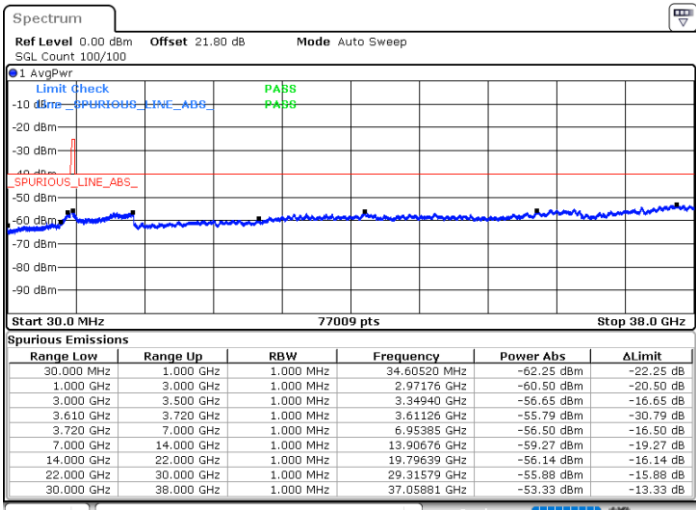

N/A

Date: 5.SEP.2021 15:45:38

LTE Band 48 / 20MHz

QPSK

Highest Channel / 1RB0

Highest Channel / 1RBmax

Date: 5.SEP.2021 16:06:48

Date: 5.SEP.2021 16:18:28

Highest Channel / Full RB

N/A

Date: 5.SEP.2021 16:52:43

LTE Band 48 / 5MHz

16QAM

Lowest Channel / 1RB0

Lowest Channel / 1RBmax

Date: 4.SEP.2021 17:59:28

Date: 4.SEP.2021 18:05:31

Lowest Channel / Full RB

N/A

Date: 4.SEP.2021 18:11:38

LTE Band 48 / 5MHz

16QAM

Middle Channel / 1RB0

Middle Channel / 1RBmax