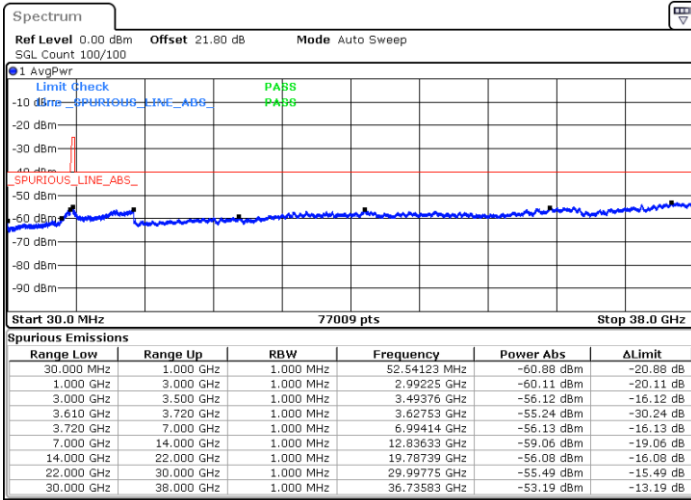

Date: 4.SEP.2021 20:52:40

Middle Channel / Full RB

N/A

Date: 4.SEP.2021 20:57:48

LTE Band 48 / 10MHz

QPSK

Highest Channel / 1RB0

Highest Channel / 1RBmax

Date: 5.SEP.2021 11:47:59

Date: 5.SEP.2021 11:56:39

Highest Channel / Full RB

N/A

Date: 5.SEP.2021 12:09:41

LTE Band 48 / 15MHz

QPSK

Lowest Channel / 1RB0

Lowest Channel / 1RBmax

Date: 5.SEP.2021 12:16:57

Date: 5.SEP.2021 12:25:17

Lowest Channel / Full RB

N/A

Date: 5.SEP.2021 12:45:56

LTE Band 48 / 15MHz

QPSK

Middle Channel / 1RB0

Middle Channel / 1RBmax

Date: 5.SEP.2021 12:48:47

Date: 5.SEP.2021 13:38:41

Middle Channel / Full RB

N/A

Date: 5.SEP.2021 13:42:01

LTE Band 48 / 15MHz