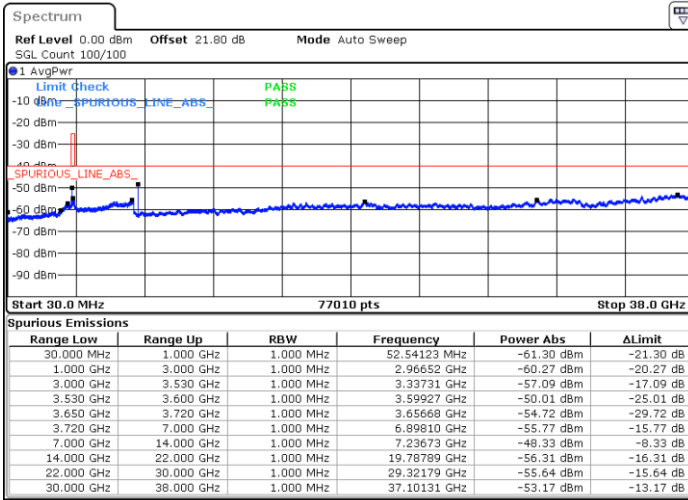

Date: 5.SEP.2021 11:47:59

Date: 5.SEP.2021 11:56:39

Highest Channel / Full RB

N/A

Date: 5.SEP.2021 12:09:41

LTE Band 48 / 15MHz

QPSK

Lowest Channel / 1RB0

Lowest Channel / 1RBmax

Date: 5.SEP.2021 12:16:57

Date: 5.SEP.2021 12:25:17

Lowest Channel / Full RB

N/A

Date: 5.SEP.2021 12:45:56

LTE Band 48 / 15MHz

QPSK

Middle Channel / 1RB0

Middle Channel / 1RBmax

Date: 5.SEP.2021 12:48:47

Date: 5.SEP.2021 13:38:41

Middle Channel / Full RB

N/A

Date: 5.SEP.2021 13:42:01

LTE Band 48 / 15MHz

QPSK

Highest Channel / 1RB0

Highest Channel / 1RBmax

Date: 5.SEP.2021 13:54:06

Date: 5.SEP.2021 14:31:25

Highest Channel / Full RB

N/A

Date: 5.SEP.2021 14:33:56