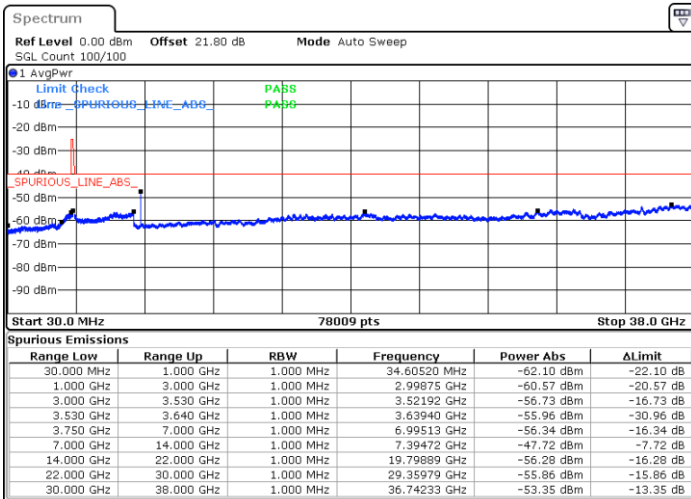

Date: 4.SEP.2021 18:27:28

Date: 4.SEP.2021 18:34:47

Middle Channel / Full RB

N/A

Date: 5.SEP.2021 17:05:05

LTE Band 48 / 5MHz

16QAM

Highest Channel / 1RB0

Highest Channel / 1RBmax

Date: 4.SEP.2021 18:57:28

Date: 4.SEP.2021 19:05:36

Highest Channel / Full RB

N/A

Date: 4.SEP.2021 19:15:19

LTE Band 48 / 10MHz

16QAM

Lowest Channel / 1RB0

Lowest Channel / 1RBmax

Date: 4.SEP.2021 19:24:07

Date: 4.SEP.2021 19:31:25

Lowest Channel / Full RB

N/A

Date: 4.SEP.2021 19:41:43

LTE Band 48 / 10MHz