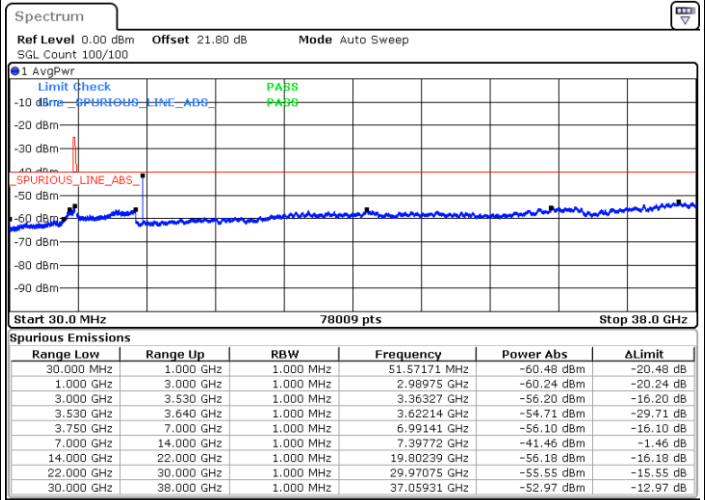

Date: 5.SEP.2021 15:16:37

LTE Band 48 / 20MHz

QPSK

Middle Channel / 1RB0

Middle Channel / 1RBmax

Date: 5.SEP.2021 15:20:03

Date: 5.SEP.2021 15:29:59

Middle Channel / Full RB

N/A

Date: 5.SEP.2021 15:45:38

LTE Band 48 / 20MHz

QPSK

Highest Channel / 1RB0

Highest Channel / 1RBmax

Date: 5.SEP.2021 16:06:48

Date: 5.SEP.2021 16:18:28

Highest Channel / Full RB

N/A

Date: 5.SEP.2021 16:52:43

LTE Band 48 / 5MHz

16QAM

Lowest Channel / 1RB0

Lowest Channel / 1RBmax

Date: 4.SEP.2021 17:59:28