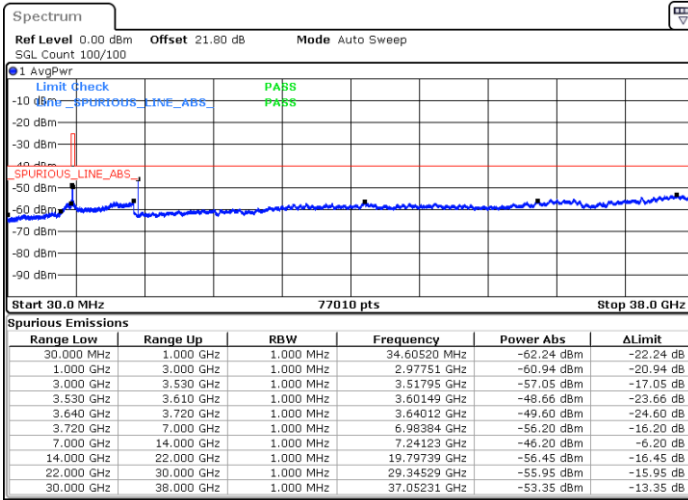

Highest Channel / 1RBmax

Date: 4.SEP.2021 18:57:28

Date: 4.SEP.2021 19:05:36

Highest Channel / Full RB

N/A

Date: 4.SEP.2021 19:15:19

LTE Band 48 / 10MHz

16QAM

Lowest Channel / 1RB0

Lowest Channel / 1RBmax

Date: 4.SEP.2021 19:24:07

Date: 4.SEP.2021 19:31:25

Lowest Channel / Full RB

N/A

Date: 4.SEP.2021 19:41:43

LTE Band 48 / 10MHz

16QAM

MiddleChannel / 1RB0

Middle Channel / 1RBmax

Date: 4.SEP.2021 20:48:32

Date: 4.SEP.2021 20:54:26

Middle Channel / Full RB

N/A

Date: 4.SEP.2021 20:59:34

LTE Band 48 / 10MHz

16QAM

Highest Channel / 1RB0

Highest Channel / 1RBmax

Date: 5.SEP.2021 11:51:49

Date: 5.SEP.2021 12:00:10

Highest Channel / Full RB

N/A