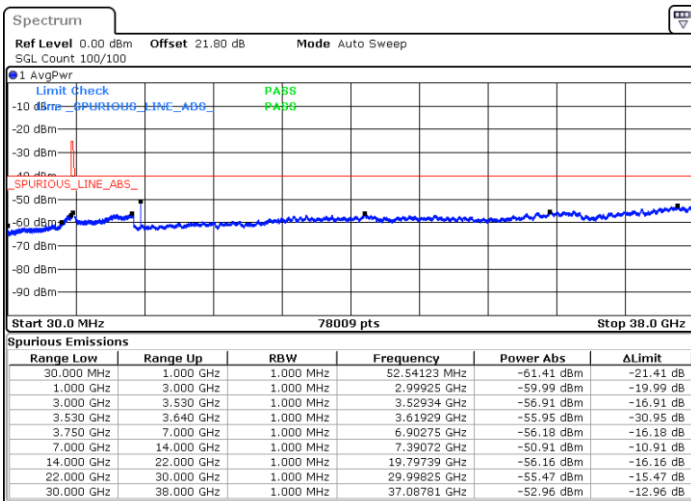

Lowest Channel / Full RB

N/A

Date: 4.SEP.2021 19:37:12

LTE Band 48 / 10MHz

QPSK

MiddleChannel / 1RB0

Middle Channel / 1RBmax

Date: 4.SEP.2021 20:42:13

Date: 4.SEP.2021 20:52:40

Middle Channel / Full RB

N/A

Date: 4.SEP.2021 20:57:48

LTE Band 48 / 10MHz

QPSK

Highest Channel / 1RB0

Highest Channel / 1RBmax

Date: 5.SEP.2021 11:47:59

Date: 5.SEP.2021 11:56:39

Highest Channel / Full RB

N/A

Date: 5.SEP.2021 12:09:41

LTE Band 48 / 15MHz

QPSK

Lowest Channel / 1RB0

Lowest Channel / 1RBmax

Date: 5.SEP.2021 12:16:57

Date: 5.SEP.2021 12:25:17

Lowest Channel / Full RB

N/A

Date: 5.SEP.2021 12:45:56

LTE Band 48 / 15MHz

QPSK