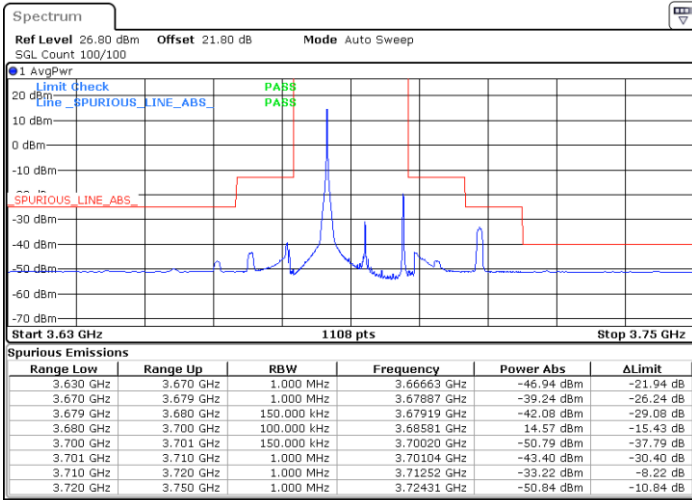

Middle Channel / Full RB

N/A

Date: 5.SEP.2021 13:49:51

LTE Band 48 / 15MHz

64QAM

Highest Channel / 1RB0

Highest Channel / 1RBmax

Date: 5.SEP.2021 14:01:52

Date: 5.SEP.2021 14:16:02

Highest Channel / Full RB

N/A

Date: 5.SEP.2021 14:38:57

LTE Band 48 / 20MHz

64QAM

Lowest Channel / 1RB0

Lowest Channel / 1RBmax