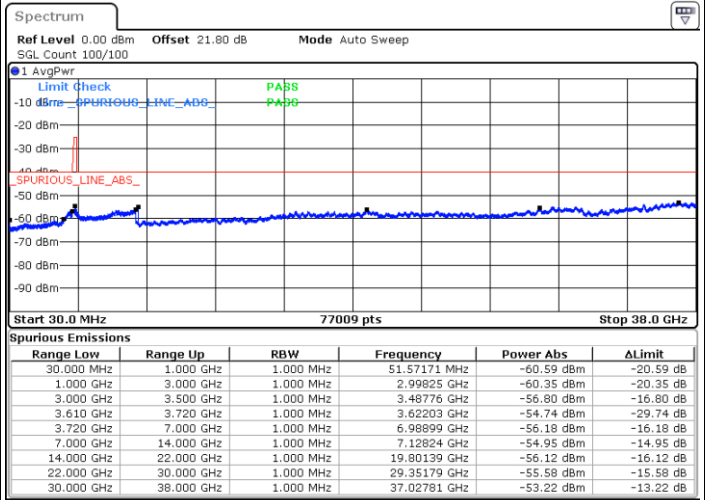

LTE Band 48 / 10MHz

16QAM

Highest Channel / 1RB0

Highest Channel / 1RBmax

Date: 5.SEP.2021 11:51:49

Date: 5.SEP.2021 12:00:10

Highest Channel / Full RB

N/A

Date: 5.SEP.2021 12:12:14

LTE Band 48 / 15MHz

16QAM

Lowest Channel / 1RB0

Lowest Channel / 1RBmax

Date: 5.SEP.2021 12:19:13

Date: 5.SEP.2021 12:29:04

Lowest Channel / Full RB

N/A

Date: 5.SEP.2021 12:43:06

LTE Band 48 / 15MHz

16QAM

Middle Channel / 1RB0

Middle Channel / 1RBmax

Date: 5.SEP.2021 12:52:14

Date: 5.SEP.2021 13:04:13