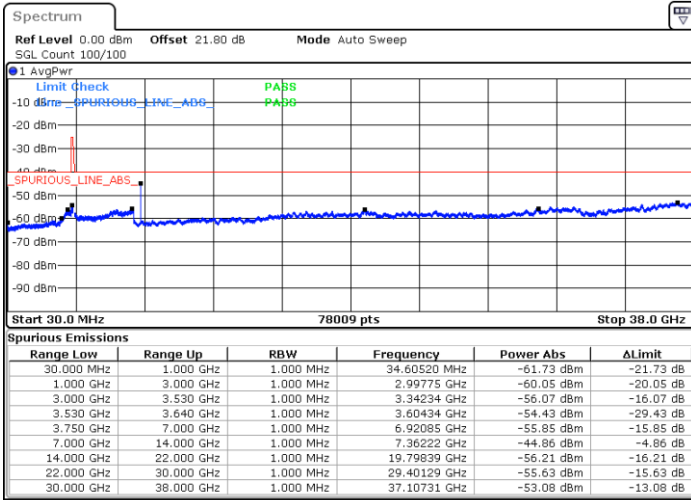

Date: 5.SEP.2021 15:16:37

LTE Band 48 / 20MHz

QPSK

Middle Channel / 1RB0

Middle Channel / 1RBmax

Date: 5.SEP.2021 15:20:03

Date: 5.SEP.2021 15:29:59

Middle Channel / Full RB

N/A

Date: 5.SEP.2021 15:45:38

LTE Band 48 / 20MHz

QPSK

Highest Channel / 1RB0

Highest Channel / 1RBmax

Date: 5.SEP.2021 16:06:48

Date: 5.SEP.2021 16:18:28

Highest Channel / Full RB

N/A

Date: 5.SEP.2021 16:52:43

LTE Band 48 / 5MHz

16QAM

Lowest Channel / 1RB0

Lowest Channel / 1RBmax

Date: 4.SEP.2021 17:59:28