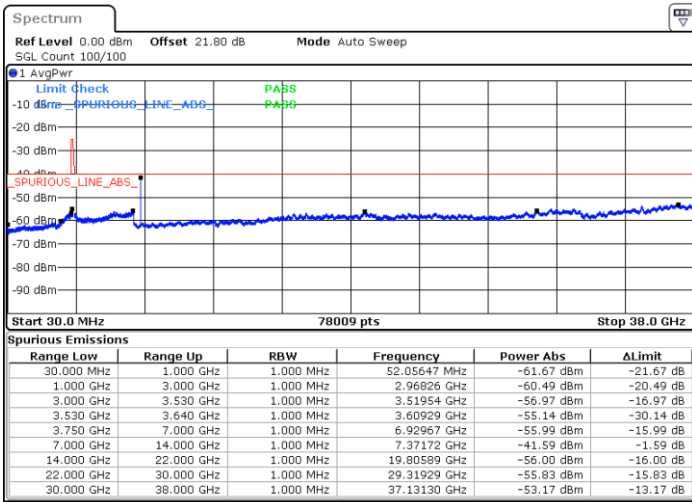

Lowest Channel / 1RBmax

Date: 5.SEP.2021 12:16:57

Date: 5.SEP.2021 12:25:17

Lowest Channel / Full RB

N/A

Date: 5.SEP.2021 12:45:56

LTE Band 48 / 15MHz

QPSK

Middle Channel / 1RB0

Middle Channel / 1RBmax

Date: 5.SEP.2021 12:48:47

Date: 5.SEP.2021 13:38:41

Middle Channel / Full RB

N/A

Date: 5.SEP.2021 13:42:01

LTE Band 48 / 15MHz

QPSK

Highest Channel / 1RB0

Highest Channel / 1RBmax

Date: 5.SEP.2021 13:54:06

Date: 5.SEP.2021 14:31:25

Highest Channel / Full RB

N/A

Date: 5.SEP.2021 14:33:56

LTE Band 48 / 20MHz

QPSK

Lowest Channel / 1RB0

Lowest Channel / 1RBmax

Date: 5.SEP.2021 14:46:19

Date: 5.SEP.2021 14:56:33

Lowest Channel / Full RB

N/A