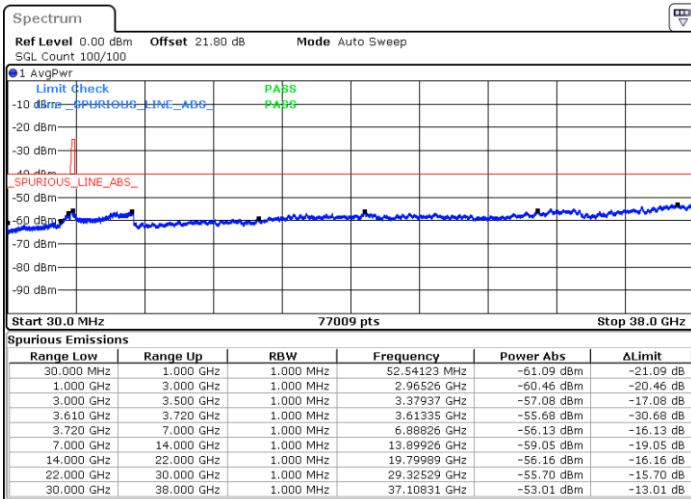

LTE Band 48 / 10MHz

16QAM

Highest Channel / 1RB0

Highest Channel / 1RBmax

Date: 5.SEP.2021 11:51:49

Date: 5.SEP.2021 12:00:10

Highest Channel / Full RB

N/A

Date: 5.SEP.2021 12:12:14

LTE Band 48 / 15MHz

16QAM

Lowest Channel / 1RB0

Lowest Channel / 1RBmax

Date: 5.SEP.2021 12:19:13

Date: 5.SEP.2021 12:29:04

Lowest Channel / Full RB

N/A

Date: 5.SEP.2021 12:43:06

LTE Band 48 / 15MHz

16QAM

Middle Channel / 1RB0

Middle Channel / 1RBmax

Date: 5.SEP.2021 12:52:14

Date: 5.SEP.2021 13:04:13

Middle Channel / Full RB

N/A

Date: 5.SEP.2021 13:44:45

LTE Band 48 / 15MHz

16QAM

Highest Channel / 1RB0

Highest Channel / 1RBmax

Date: 5.SEP.2021 13:57:27