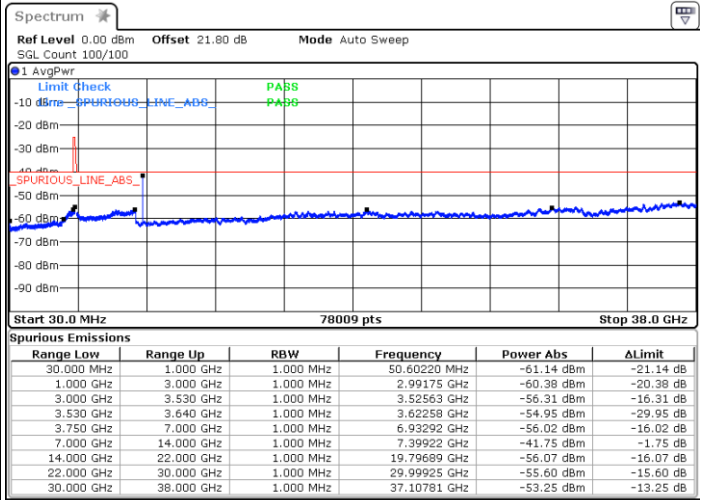

Lowest Channel / 1RB0

Lowest Channel / 1RBmax

Date: 4.SEP.2021 19:24:07

Date: 4.SEP.2021 19:31:25

Lowest Channel / Full RB

N/A

Date: 4.SEP.2021 19:41:43

LTE Band 48 / 10MHz

LTE Band 48 / 10MHz

16QAM

Highest Channel / 1RB0

Highest Channel / 1RBmax

Date: 5.SEP.2021 11:51:49

Date: 5.SEP.2021 12:00:10

Highest Channel / Full RB

N/A

Date: 5.SEP.2021 12:12:14

LTE Band 48 / 15MHz

16QAM

Lowest Channel / 1RB0

Lowest Channel / 1RBmax

Date: 5.SEP.2021 12:19:13

Date: 5.SEP.2021 12:29:04

Lowest Channel / Full RB