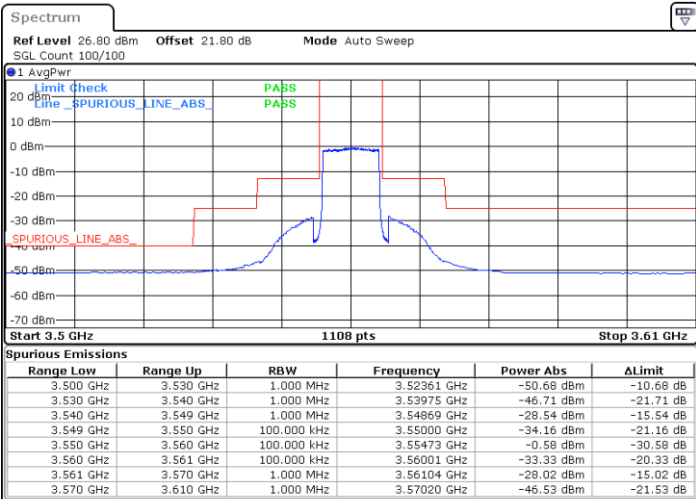

64QAM

Highest Channel / 1RB0

Highest Channel / 1RBmax

Date: 4.SEP.2021 18:58:34

Date: 4.SEP.2021 19:06:31

Highest Channel / Full RB

N/A

Date: 4.SEP.2021 19:16:34

LTE Band 48 / 10MHz

64QAM

Lowest Channel / 1RB0

Lowest Channel / 1RBmax

Date: 4.SEP.2021 19:25:06

Date: 4.SEP.2021 19:32:51

Lowest Channel / Full RB

N/A

Date: 4.SEP.2021 20:11:45

LTE Band 48 / 10MHz

64QAM

MiddleChannel / 1RB0

Middle Channel / 1RBmax

Date: 4.SEP.2021 20:49:23

Date: 4.SEP.2021 20:55:22

Middle Channel / Full RB