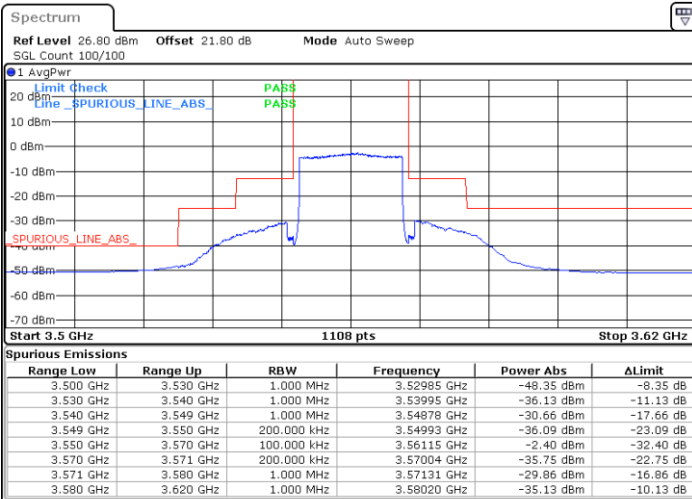

Date: 5.SEP.2021 13:43:41

LTE Band 48 / 15MHz

16QAM

Highest Channel / 1RB0

Highest Channel / 1RBmax

Date: 5.SEP.2021 13:55:48

Date: 5.SEP.2021 14:23:08

Highest Channel / Full RB

N/A

Date: 5.SEP.2021 14:34:56

LTE Band 48 / 20MHz

16QAM

Lowest Channel / 1RB0

Lowest Channel / 1RBmax

Date: 5.SEP.2021 14:48:56

Date: 5.SEP.2021 14:57:53

Lowest Channel / Full RB

N/A

Date: 5.SEP.2021 15:10:45

LTE Band 48 / 20MHz

16QAM

Middle Channel / 1RB0

Middle Channel / 1RBmax

Date: 5.SEP.2021 15:21:33

Date: 5.SEP.2021 15:31:38

Middle Channel / Full RB

N/A

Date: 5.SEP.2021 15:48:02

LTE Band 48 / 20MHz

16QAM

Highest Channel / 1RB0

Highest Channel / 1RBmax