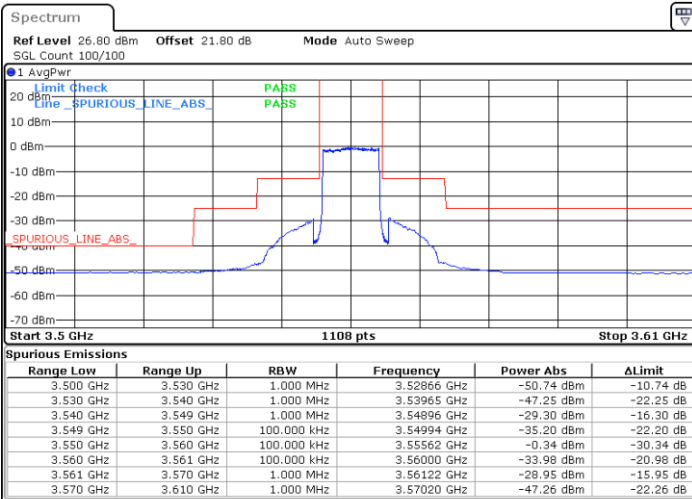

QPSK

Highest Channel / 1RB0

Highest Channel / 1RBmax

Date: 4.SEP.2021 18:54:08

Date: 4.SEP.2021 19:01:50

Highest Channel / Full RB

N/A

Date: 4.SEP.2021 19:12:00

LTE Band 48 / 10MHz

QPSK

Lowest Channel / 1RB0

Lowest Channel / 1RBmax

Date: 4.SEP.2021 19:19:30

Date: 4.SEP.2021 19:27:40

Lowest Channel / Full RB

N/A

Date: 4.SEP.2021 19:36:07

LTE Band 48 / 10MHz

QPSK

MiddleChannel / 1RB0

Middle Channel / 1RBmax

Date: 4.SEP.2021 20:41:10

Date: 4.SEP.2021 20:51:37

Middle Channel / Full RB

N/A

Date: 4.SEP.2021 20:56:46

LTE Band 48 / 10MHz

QPSK

Highest Channel / 1RB0

Highest Channel / 1RBmax

Date: 5.SEP.2021 11:46:54

Date: 5.SEP.2021 11:55:35