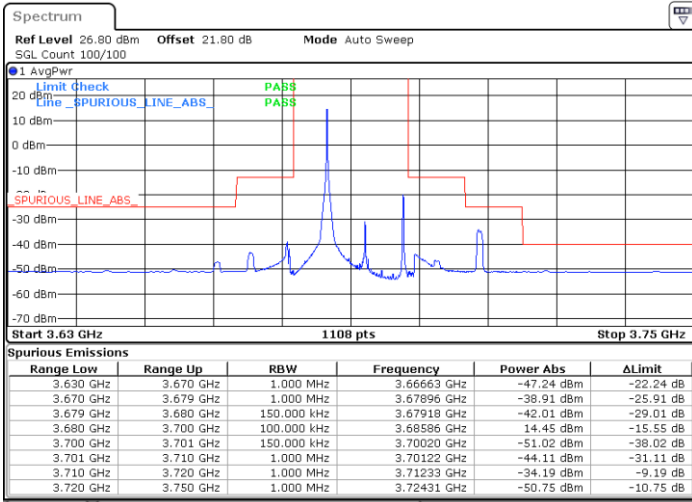

Date: 5.SEP.2021 12:24:15

Lowest Channel / Full RB

N/A

Date: 5.SEP.2021 12:44:47

LTE Band 48 / 15MHz

QPSK

Middle Channel / 1RB0

Middle Channel / 1RBmax

Date: 5.SEP.2021 12:47:29

Date: 5.SEP.2021 13:37:28

Middle Channel / Full RB

N/A

Date: 5.SEP.2021 13:40:20

LTE Band 48 / 15MHz

QPSK

Highest Channel / 1RB0

Highest Channel / 1RBmax

Date: 5.SEP.2021 13:52:35

Date: 5.SEP.2021 14:26:21

Highest Channel / Full RB

N/A

Date: 5.SEP.2021 14:32:48

LTE Band 48 / 20MHz

QPSK

Lowest Channel / 1RB0

Lowest Channel / 1RBmax

Date: 5.SEP.2021 14:45:05

Date: 5.SEP.2021 14:55:26

Lowest Channel / Full RB

N/A

Date: 5.SEP.2021 15:15:27

LTE Band 48 / 20MHz