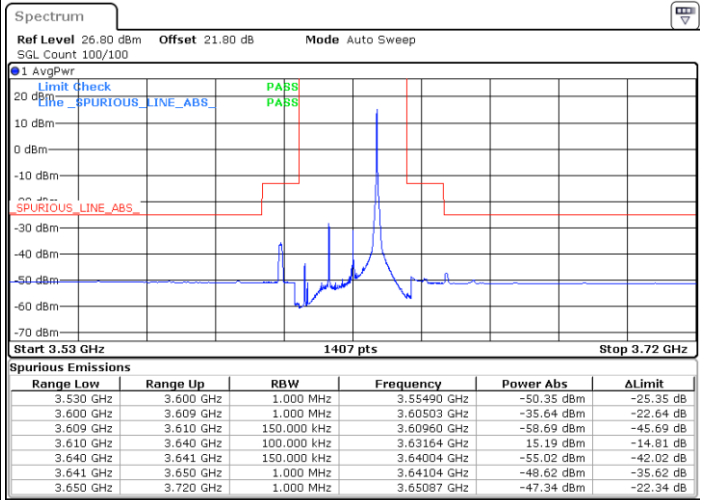

Highest Channel / 1RB0

Highest Channel / 1RBmax

Date: 5.SEP.2021 11:48:49

Date: 5.SEP.2021 11:57:31

Highest Channel / Full RB

N/A

Date: 5.SEP.2021 12:10:50

LTE Band 48 / 15MHz

16QAM

Lowest Channel / 1RB0

Lowest Channel / 1RBmax

Date: 5.SEP.2021 12:18:09

Date: 5.SEP.2021 12:26:23

Lowest Channel / Full RB

N/A

Date: 5.SEP.2021 12:41:34

LTE Band 48 / 15MHz

16QAM

Middle Channel / 1RB0

Middle Channel / 1RBmax

Date: 5.SEP.2021 12:50:44

Date: 5.SEP.2021 13:03:07

Middle Channel / Full RB

N/A

Date: 5.SEP.2021 13:43:41

LTE Band 48 / 15MHz

16QAM

Highest Channel / 1RB0

Highest Channel / 1RBmax

Date: 5.SEP.2021 13:55:48

Date: 5.SEP.2021 14:23:08

Highest Channel / Full RB