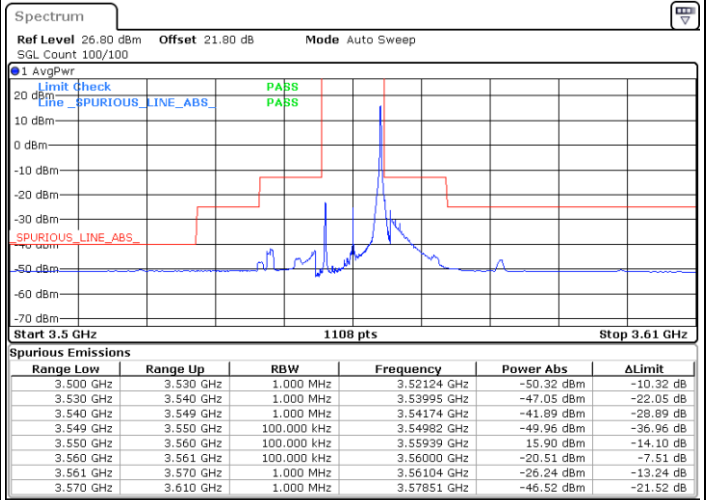

Middle Channel / Full RB

N/A

Date: 4.SEP.2021 18:41:25

LTE Band 48 / 5MHz

16QAM

Highest Channel / 1RB0

Highest Channel / 1RBmax

Date: 4.SEP.2021 18:56:22

Date: 4.SEP.2021 19:04:19

Highest Channel / Full RB

N/A

Date: 4.SEP.2021 19:14:11

LTE Band 48 / 10MHz

16QAM

Lowest Channel / 1RB0

Lowest Channel / 1RBmax

Date: 4.SEP.2021 19:23:02

Date: 4.SEP.2021 19:30:17

Lowest Channel / Full RB

N/A

Date: 4.SEP.2021 19:38:33

LTE Band 48 / 10MHz

16QAM

MiddleChannel / 1RB0