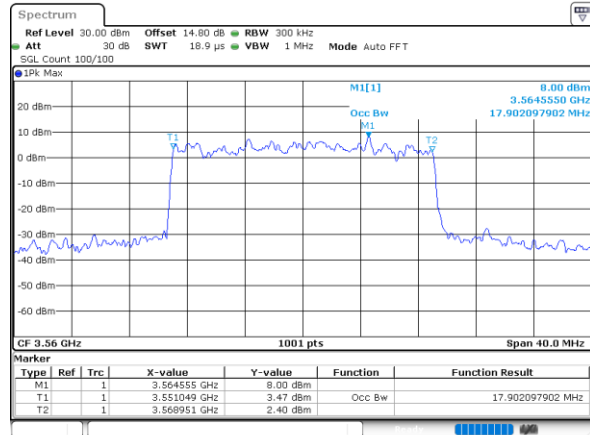

LTE Band 48

Lowest Channel / 15MHz / 64QAM

Date: 5_SEP.2021 17:50:08

Lowest Channel / 20MHz / 64QAM

Date: 5_SEP.2021 17:56:11

Middle Channel / 15MHz / 64QAM

Date: 5_SEP.2021 17:50:52

Middle Channel / 20MHz / 64QAM

Date: 5_SEP.2021 17:56:39

Highest Channel / 15MHz / 64QAM

Date: 5_SEP.2021 17:53:49

Highest Channel / 20MHz / 64QAM

Date: 5_SEP.2021 18:01:06

Conducted Band Edge

LTE Band 48 / 5MHz

QPSK