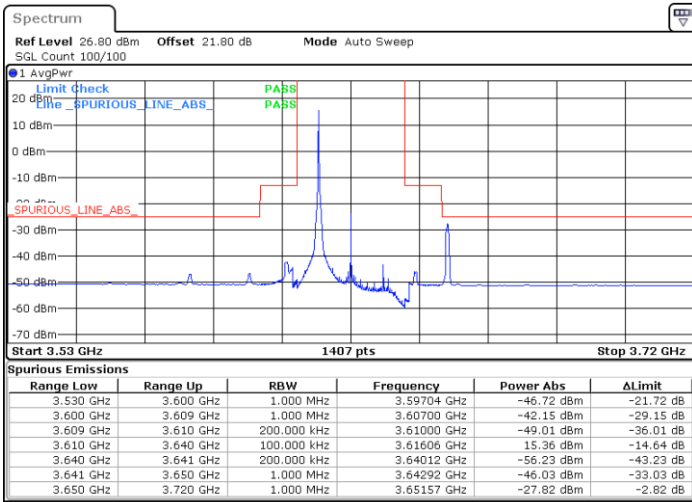

N/A

Date: 5.SEP.2021 14:34:56

LTE Band 48 / 20MHz

16QAM

Lowest Channel / 1RB0

Lowest Channel / 1RBmax

Date: 5.SEP.2021 14:48:56

Date: 5.SEP.2021 14:57:53

Lowest Channel / Full RB

N/A

Date: 5.SEP.2021 15:10:45

LTE Band 48 / 20MHz

16QAM

Middle Channel / 1RB0

Middle Channel / 1RBmax

Date: 5.SEP.2021 15:21:33

Date: 5.SEP.2021 15:31:38

Middle Channel / Full RB

N/A

Date: 5.SEP.2021 15:48:02

LTE Band 48 / 20MHz

16QAM

Highest Channel / 1RB0

Highest Channel / 1RBmax

Date: 5.SEP.2021 16:08:10

Date: 5.SEP.2021 16:20:05

Highest Channel / Full RB

N/A

Date: 5.SEP.2021 16:53:48

LTE Band 48 / 5MHz

64QAM

Lowest Channel / 1RB0