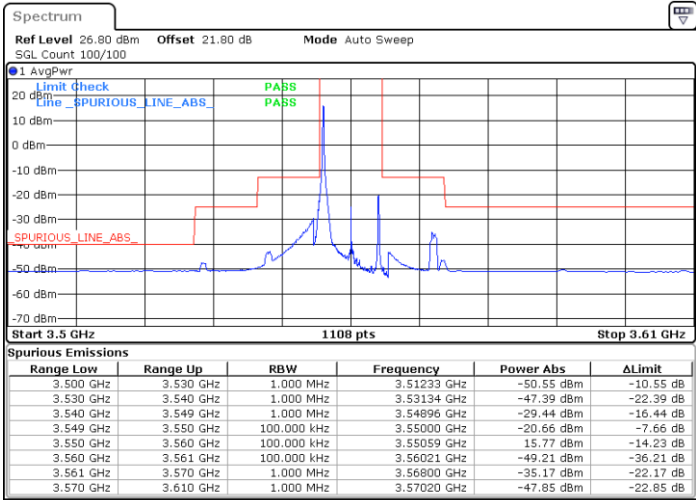

Lowest Channel / 1RBmax

Date: 4.SEP.2021 18:00:23

Date: 4.SEP.2021 18:02:27

Lowest Channel / Full RB

N/A

Date: 4.SEP.2021 18:12:35

LTE Band 48 / 5MHz

64QAM

Middle Channel / 1RB0

Middle Channel / 1RBmax

Date: 4.SEP.2021 18:28:29

Date: 4.SEP.2021 18:35:51

Middle Channel / Full RB

N/A

Date: 4.SEP.2021 18:42:25

LTE Band 48 / 5MHz

64QAM

Highest Channel / 1RB0

Highest Channel / 1RBmax

Date: 4.SEP.2021 18:58:34

Date: 4.SEP.2021 19:06:31

Highest Channel / Full RB

N/A

Date: 4.SEP.2021 19:16:34

LTE Band 48 / 10MHz

64QAM

Lowest Channel / 1RB0

Lowest Channel / 1RBmax

Date: 4.SEP.2021 19:25:06

Date: 4.SEP.2021 19:32:51

Lowest Channel / Full RB

N/A