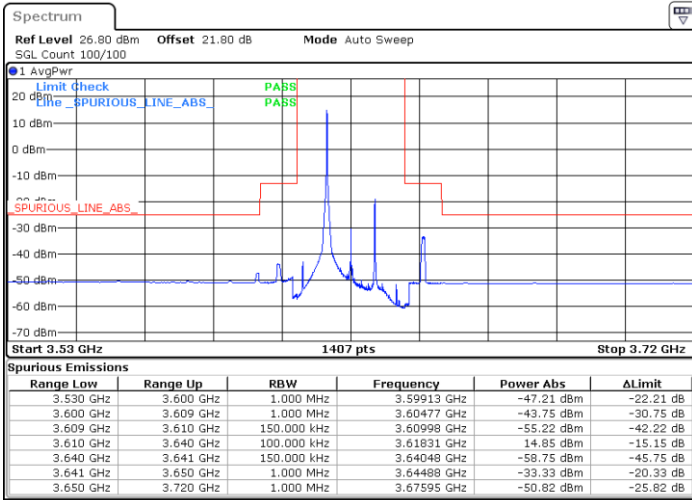

Highest Channel / Full RB

N/A

Date: 5.SEP.2021 12:08:37

LTE Band 48 / 15MHz

QPSK

Lowest Channel / 1RB0

Lowest Channel / 1RBmax

Date: 5.SEP.2021 12:15:41

Date: 5.SEP.2021 12:24:15

Lowest Channel / Full RB

N/A

Date: 5.SEP.2021 12:44:47

LTE Band 48 / 15MHz

QPSK

Middle Channel / 1RB0

Middle Channel / 1RBmax

Date: 5.SEP.2021 12:47:29

Date: 5.SEP.2021 13:37:28

Middle Channel / Full RB

N/A

Date: 5.SEP.2021 13:40:20

LTE Band 48 / 15MHz

QPSK

Highest Channel / 1RB0

Highest Channel / 1RBmax

Date: 5.SEP.2021 13:52:35

Date: 5.SEP.2021 14:26:21

Highest Channel / Full RB

N/A

Date: 5.SEP.2021 14:32:48

LTE Band 48 / 20MHz

QPSK