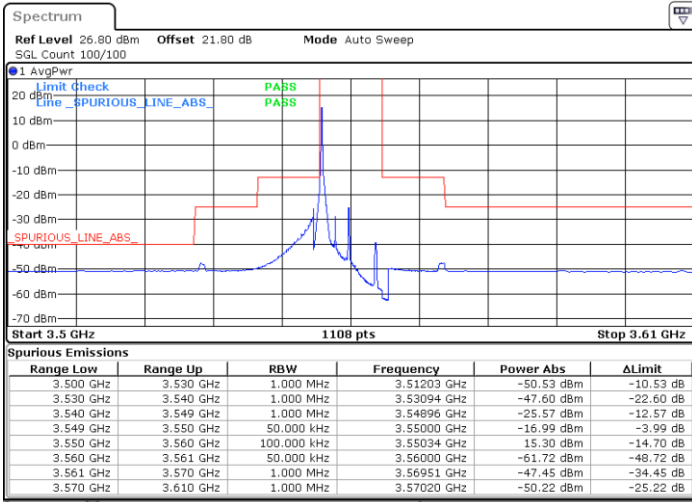

LTE Band 48 / 20MHz

QPSK

Highest Channel / 1RB0

Highest Channel / 1RBmax

Date: 5.SEP.2021 16:04:59

Date: 5.SEP.2021 16:17:02

Highest Channel / Full RB

N/A

Date: 5.SEP.2021 16:48:35

LTE Band 48 / 5MHz

16QAM

Lowest Channel / 1RB0

Lowest Channel / 1RBmax

Date: 4.SEP.2021 17:58:25

Date: 4.SEP.2021 18:04:28

Lowest Channel / Full RB