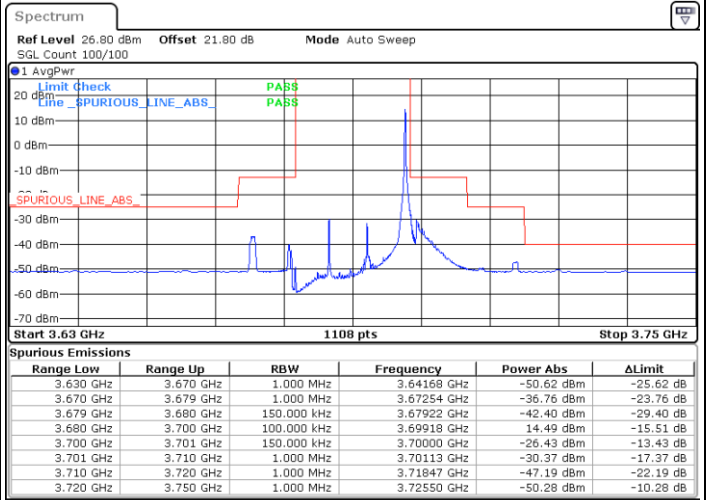

LTE Band 48 / 15MHz

16QAM

Middle Channel / 1RB0

Middle Channel / 1RBmax

Date: 5.SEP.2021 12:50:44

Date: 5.SEP.2021 13:03:07

Middle Channel / Full RB

N/A

Date: 5.SEP.2021 13:43:41

LTE Band 48 / 15MHz

16QAM

Highest Channel / 1RB0

Highest Channel / 1RBmax

Date: 5.SEP.2021 13:55:48

Date: 5.SEP.2021 14:23:08

Highest Channel / Full RB

N/A

Date: 5.SEP.2021 14:34:56

LTE Band 48 / 20MHz

16QAM

Lowest Channel / 1RB0

Lowest Channel / 1RBmax

Date: 5.SEP.2021 14:48:56

Date: 5.SEP.2021 14:57:53