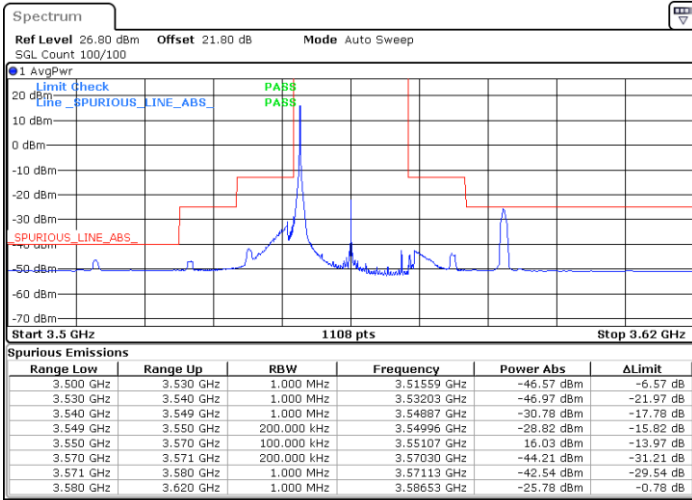

Date: 5.SEP.2021 13:43:41

LTE Band 48 / 15MHz

16QAM

Highest Channel / 1RB0

Highest Channel / 1RBmax

Date: 5.SEP.2021 13:55:48

Date: 5.SEP.2021 14:23:08

Highest Channel / Full RB

N/A

Date: 5.SEP.2021 14:34:56

LTE Band 48 / 20MHz

16QAM

Lowest Channel / 1RB0

Lowest Channel / 1RBmax

Date: 5.SEP.2021 14:48:56

Date: 5.SEP.2021 14:57:53

Lowest Channel / Full RB

N/A

Date: 5.SEP.2021 15:10:45

LTE Band 48 / 20MHz

16QAM

Middle Channel / 1RB0

Middle Channel / 1RBmax

Date: 5.SEP.2021 15:21:33

Date: 5.SEP.2021 15:31:38

Middle Channel / Full RB

N/A

Date: 5.SEP.2021 15:48:02

LTE Band 48 / 20MHz

16QAM

Highest Channel / 1RB0

Highest Channel / 1RBmax