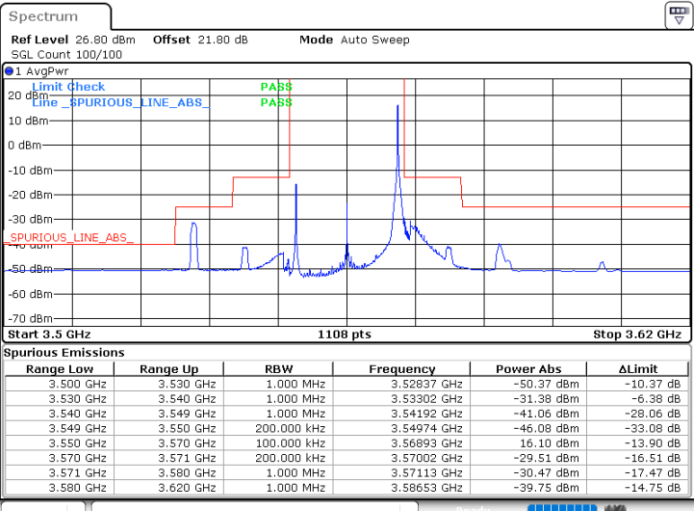

Date: 5.SEP.2021 12:47:29

Date: 5.SEP.2021 13:37:28

Middle Channel / Full RB

N/A

Date: 5.SEP.2021 13:40:20

LTE Band 48 / 15MHz

QPSK

Highest Channel / 1RB0

Highest Channel / 1RBmax

Date: 5.SEP.2021 13:52:35

Date: 5.SEP.2021 14:26:21

Highest Channel / Full RB

N/A

Date: 5.SEP.2021 14:32:48

LTE Band 48 / 20MHz

QPSK

Lowest Channel / 1RB0

Lowest Channel / 1RBmax

Date: 5.SEP.2021 14:45:05

Date: 5.SEP.2021 14:55:26

Lowest Channel / Full RB

N/A

Date: 5.SEP.2021 15:15:27

LTE Band 48 / 20MHz