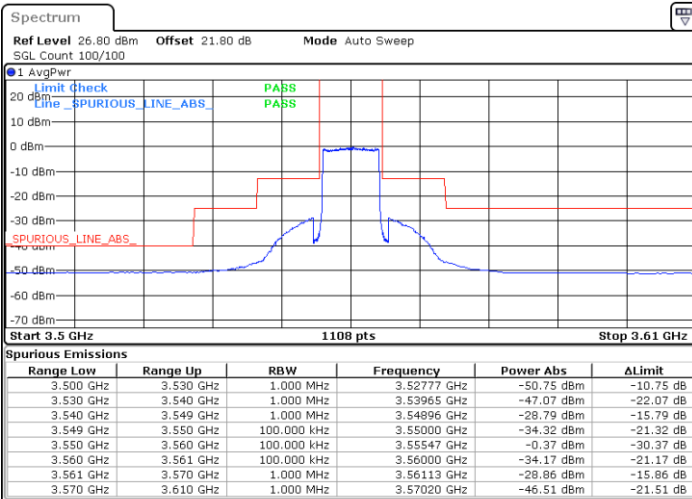

Middle Channel / Full RB

N/A

Date: 4.SEP.2021 18:41:25

LTE Band 48 / 5MHz

16QAM

Highest Channel / 1RB0

Highest Channel / 1RBmax

Date: 4.SEP.2021 18:56:22

Date: 4.SEP.2021 19:04:19

Highest Channel / Full RB

N/A

Date: 4.SEP.2021 19:14:11

LTE Band 48 / 10MHz

16QAM

Lowest Channel / 1RB0

Lowest Channel / 1RBmax

Date: 4.SEP.2021 19:23:02

Date: 4.SEP.2021 19:30:17

Lowest Channel / Full RB

N/A

Date: 4.SEP.2021 19:38:33

LTE Band 48 / 10MHz

16QAM

MiddleChannel / 1RB0