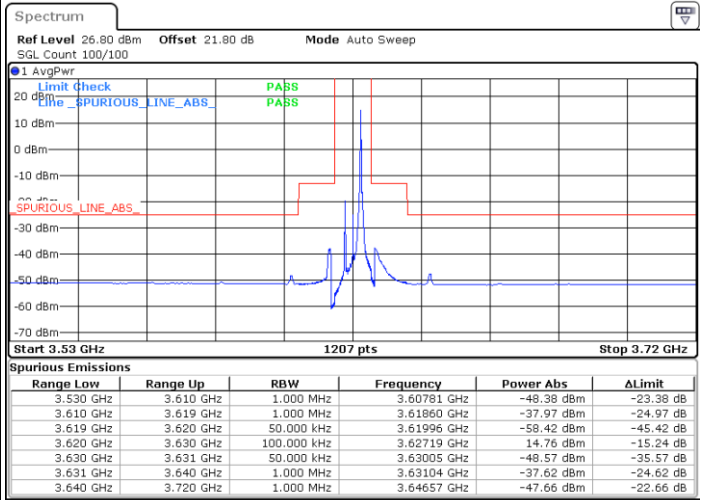

LTE Band 48

Lowest Channel / 15MHz / 64QAM

Date: 5_SEP.2021 17:50:08

Lowest Channel / 20MHz / 64QAM

Date: 5_SEP.2021 17:56:11

Middle Channel / 15MHz / 64QAM

Date: 5_SEP.2021 17:50:52

Middle Channel / 20MHz / 64QAM

Date: 5_SEP.2021 17:56:39

Highest Channel / 15MHz / 64QAM

Date: 5_SEP.2021 17:53:49

Highest Channel / 20MHz / 64QAM

Date: 5_SEP.2021 18:01:06

Conducted Band Edge

LTE Band 48 / 5MHz

QPSK

Middle Channel / 1RB0

Middle Channel / 1RBmax

Date: 4.SEP.2021 18:22:27

Date: 4.SEP.2021 18:30:52

Middle Channel / Full RB

N/A

Date: 4.SEP.2021 18:39:05

LTE Band 48 / 5MHz