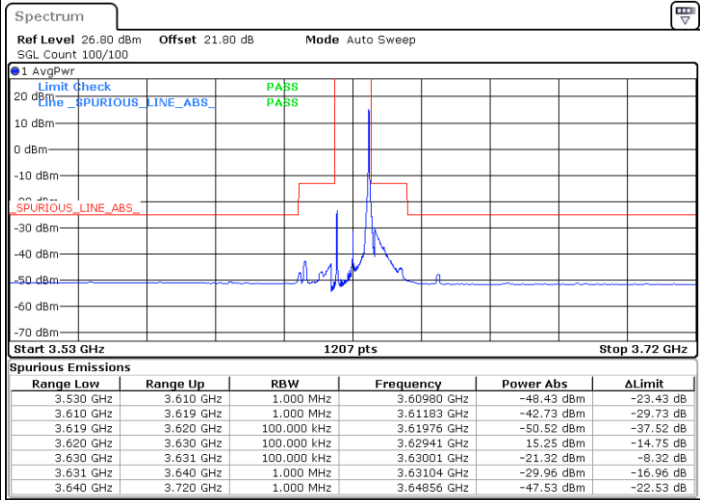

LTE Band 48 / 10MHz

64QAM

Lowest Channel / 1RB0

Lowest Channel / 1RBmax

Date: 4.SEP.2021 19:25:06

Date: 4.SEP.2021 19:32:51

Lowest Channel / Full RB

N/A

Date: 4.SEP.2021 20:11:45

LTE Band 48 / 10MHz

64QAM

MiddleChannel / 1RB0

Middle Channel / 1RBmax

Date: 4.SEP.2021 20:49:23

Date: 4.SEP.2021 20:55:22

Middle Channel / Full RB