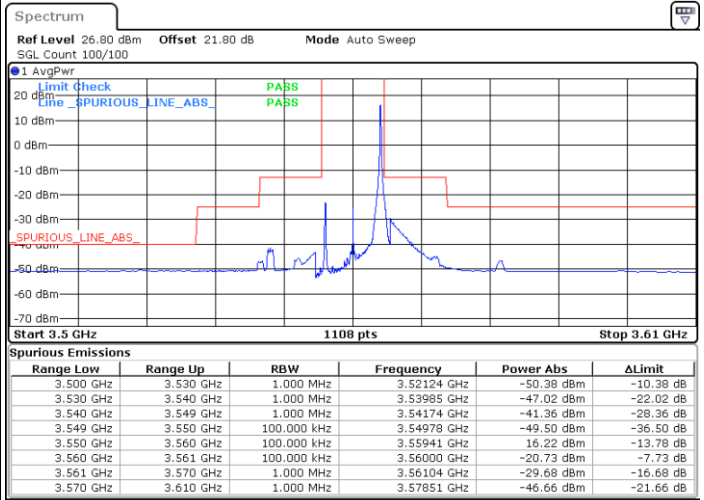

64QAM

Highest Channel / 1RB0

Highest Channel / 1RBmax

Date: 4.SEP.2021 18:58:34

Date: 4.SEP.2021 19:06:31

Highest Channel / Full RB

N/A

Date: 4.SEP.2021 19:16:34

LTE Band 48 / 10MHz

64QAM

Lowest Channel / 1RB0

Lowest Channel / 1RBmax

Date: 4.SEP.2021 19:25:06

Date: 4.SEP.2021 19:32:51

Lowest Channel / Full RB

N/A

Date: 4.SEP.2021 20:11:45

LTE Band 48 / 10MHz

64QAM

MiddleChannel / 1RB0

Middle Channel / 1RBmax

Date: 4.SEP.2021 20:49:23

Date: 4.SEP.2021 20:55:22

Middle Channel / Full RB