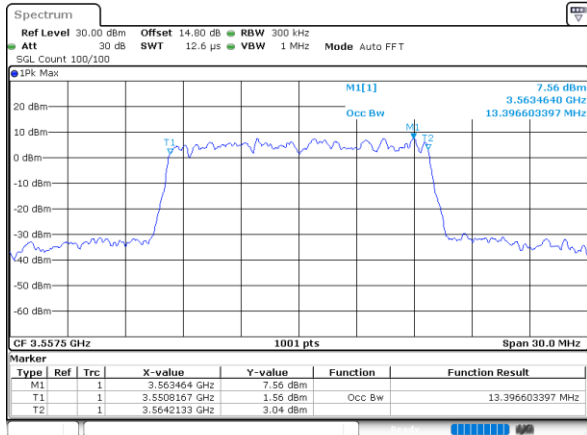

LTE Band 48

Lowest Channel / 15MHz / 64QAM

Date: 5_SEP.2021 17:50:08

Lowest Channel / 20MHz / 64QAM

Date: 5_SEP.2021 17:56:11

Middle Channel / 15MHz / 64QAM

Date: 5_SEP.2021 17:50:52

Middle Channel / 20MHz / 64QAM

Date: 5_SEP.2021 17:56:39

Highest Channel / 15MHz / 64QAM

Date: 5_SEP.2021 17:53:49

Highest Channel / 20MHz / 64QAM

Date: 5_SEP.2021 18:01:06

Conducted Band Edge

LTE Band 48 / 5MHz

QPSK