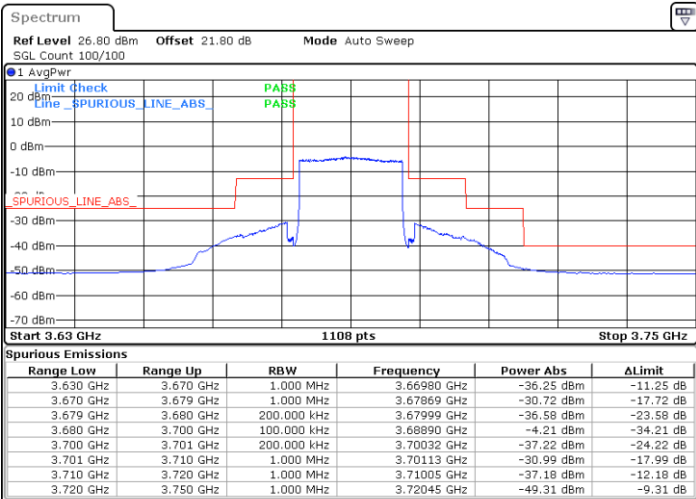

LTE Band 48 / 20MHz

QPSK

Highest Channel / 1RB0

Highest Channel / 1RBmax

Date: 5.SEP.2021 16:04:59

Date: 5.SEP.2021 16:17:02

Highest Channel / Full RB

N/A

Date: 5.SEP.2021 16:48:35

LTE Band 48 / 5MHz

16QAM

Lowest Channel / 1RB0

Lowest Channel / 1RBmax

Date: 4.SEP.2021 17:58:25

Date: 4.SEP.2021 18:04:28

Lowest Channel / Full RB