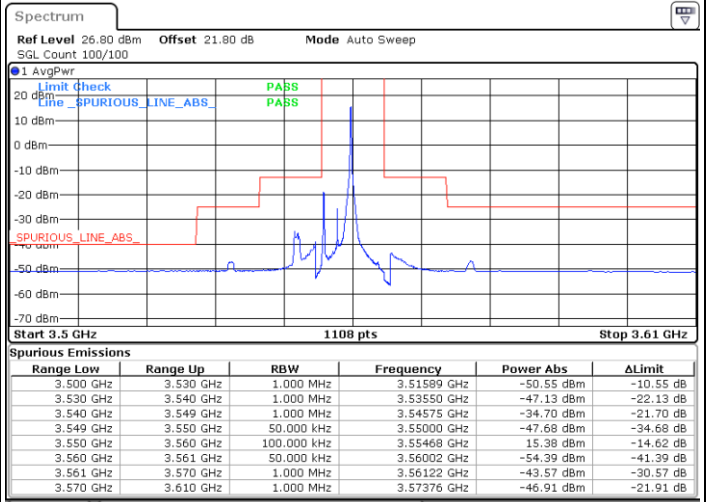

LTE Band 48 / 20MHz

QPSK

Highest Channel / 1RB0

Highest Channel / 1RBmax

Date: 5.SEP.2021 16:04:59

Date: 5.SEP.2021 16:17:02

Highest Channel / Full RB

N/A

Date: 5.SEP.2021 16:48:35

LTE Band 48 / 5MHz

16QAM

Lowest Channel / 1RB0

Lowest Channel / 1RBmax

Date: 4.SEP.2021 17:58:25

Date: 4.SEP.2021 18:04:28

Lowest Channel / Full RB

N/A

Date: 4.SEP.2021 18:10:36

LTE Band 48 / 5MHz

16QAM

Middle Channel / 1RB0

Middle Channel / 1RBmax

Date: 4.SEP.2021 18:26:11

Date: 4.SEP.2021 18:33:31