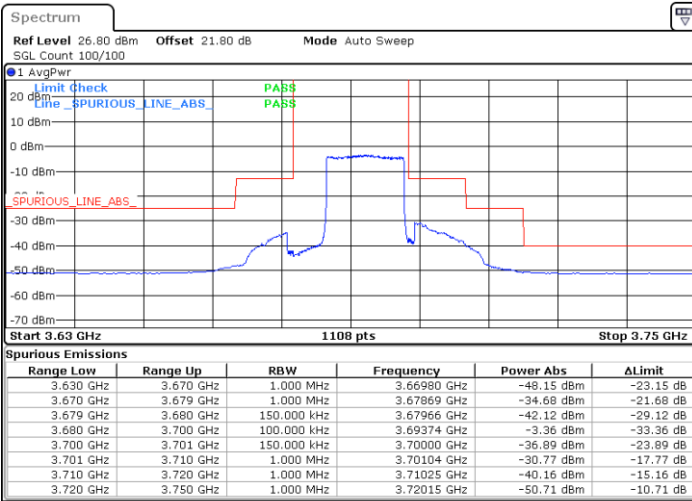

Date: 5.SEP.2021 12:47:29

Date: 5.SEP.2021 13:37:28

Middle Channel / Full RB

N/A

Date: 5.SEP.2021 13:40:20

LTE Band 48 / 15MHz

QPSK

Highest Channel / 1RB0

Highest Channel / 1RBmax

Date: 5.SEP.2021 13:52:35

Date: 5.SEP.2021 14:26:21

Highest Channel / Full RB

N/A

Date: 5.SEP.2021 14:32:48

LTE Band 48 / 20MHz

QPSK

Lowest Channel / 1RB0

Lowest Channel / 1RBmax

Date: 5.SEP.2021 14:45:05

Date: 5.SEP.2021 14:55:26

Lowest Channel / Full RB

N/A

Date: 5.SEP.2021 15:15:27

LTE Band 48 / 20MHz