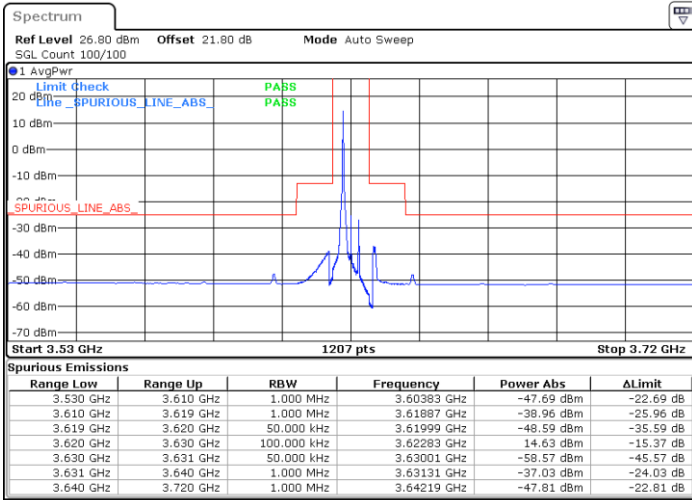

Date: 5.SEP.2021 16:08:10

Date: 5.SEP.2021 16:20:05

Highest Channel / Full RB

N/A

Date: 5.SEP.2021 16:53:48

LTE Band 48 / 5MHz

64QAM

Lowest Channel / 1RB0

Lowest Channel / 1RBmax

Date: 4.SEP.2021 18:00:23

Date: 4.SEP.2021 18:02:27

Lowest Channel / Full RB

N/A

Date: 4.SEP.2021 18:12:35

LTE Band 48 / 5MHz

64QAM

Middle Channel / 1RB0

Middle Channel / 1RBmax

Date: 4.SEP.2021 18:28:29

Date: 4.SEP.2021 18:35:51

Middle Channel / Full RB

N/A

Date: 4.SEP.2021 18:42:25

LTE Band 48 / 5MHz