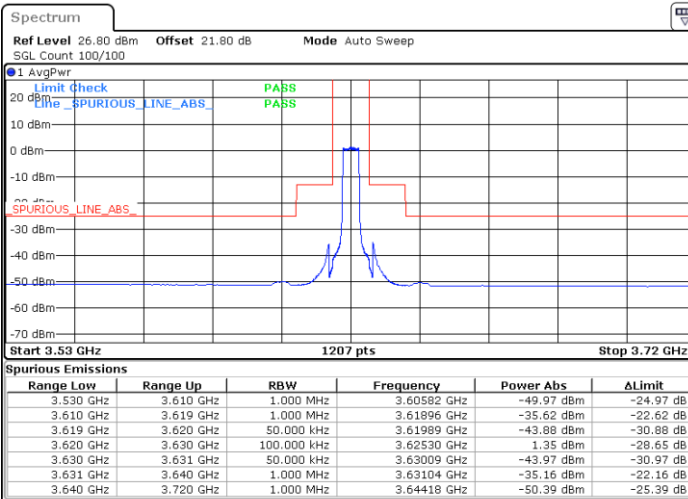

Date: 5_SEP.2021 17:56:39

Highest Channel / 15MHz / 64QAM

Date: 5_SEP.2021 17:53:49

Highest Channel / 20MHz / 64QAM

Date: 5_SEP.2021 18:01:06

Conducted Band Edge

LTE Band 48 / 5MHz

QPSK

Middle Channel / 1RB0

Middle Channel / 1RBmax

Date: 4.SEP.2021 18:22:27

Date: 4.SEP.2021 18:30:52

Middle Channel / Full RB

N/A

Date: 4.SEP.2021 18:39:05

LTE Band 48 / 5MHz

QPSK

Highest Channel / 1RB0

Highest Channel / 1RBmax

Date: 4.SEP.2021 18:54:08

Date: 4.SEP.2021 19:01:50

Highest Channel / Full RB

N/A

Date: 4.SEP.2021 19:12:00