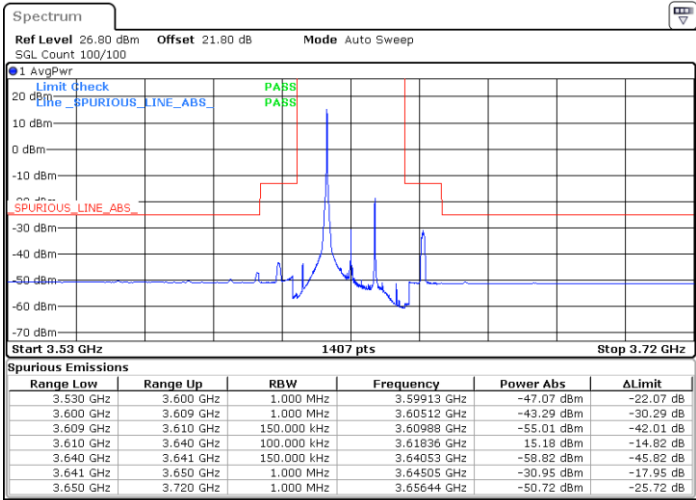

Highest Channel / 1RB0

Highest Channel / 1RBmax

Date: 5.SEP.2021 11:48:49

Date: 5.SEP.2021 11:57:31

Highest Channel / Full RB

N/A

Date: 5.SEP.2021 12:10:50

LTE Band 48 / 15MHz

16QAM

Lowest Channel / 1RB0

Lowest Channel / 1RBmax

Date: 5.SEP.2021 12:18:09

Date: 5.SEP.2021 12:26:23

Lowest Channel / Full RB

N/A

Date: 5.SEP.2021 12:41:34

LTE Band 48 / 15MHz

16QAM

Middle Channel / 1RB0

Middle Channel / 1RBmax

Date: 5.SEP.2021 12:50:44

Date: 5.SEP.2021 13:03:07

Middle Channel / Full RB

N/A

Date: 5.SEP.2021 13:43:41

LTE Band 48 / 15MHz

16QAM

Highest Channel / 1RB0

Highest Channel / 1RBmax

Date: 5.SEP.2021 13:55:48

Date: 5.SEP.2021 14:23:08

Highest Channel / Full RB