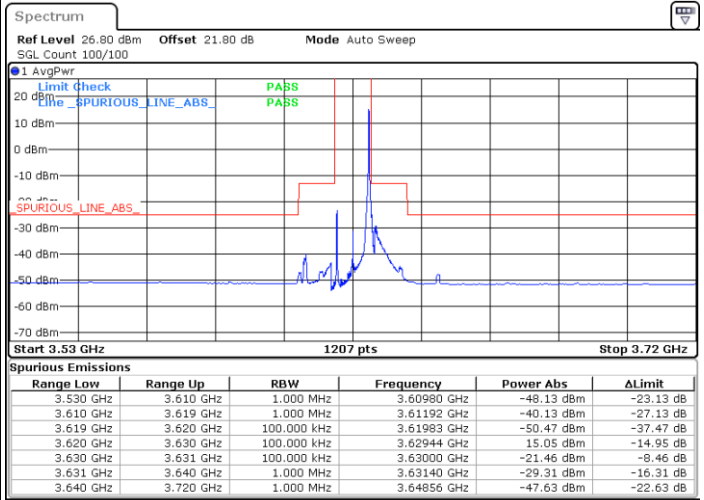

Date: 4.SEP.2021 19:04:19

Highest Channel / Full RB

N/A

Date: 4.SEP.2021 19:14:11

LTE Band 48 / 10MHz

16QAM

Lowest Channel / 1RB0

Lowest Channel / 1RBmax

Date: 4.SEP.2021 19:23:02

Date: 4.SEP.2021 19:30:17

Lowest Channel / Full RB

N/A

Date: 4.SEP.2021 19:38:33

LTE Band 48 / 10MHz

16QAM

MiddleChannel / 1RB0

Middle Channel / 1RBmax

Date: 4.SEP.2021 20:47:26

Date: 4.SEP.2021 20:53:24

Middle Channel / Full RB

N/A

Date: 4.SEP.2021 20:58:30

LTE Band 48 / 10MHz

16QAM

Highest Channel / 1RB0

Highest Channel / 1RBmax

Date: 5.SEP.2021 11:48:49

Date: 5.SEP.2021 11:57:31

Highest Channel / Full RB

N/A

Date: 5.SEP.2021 12:10:50

LTE Band 48 / 15MHz