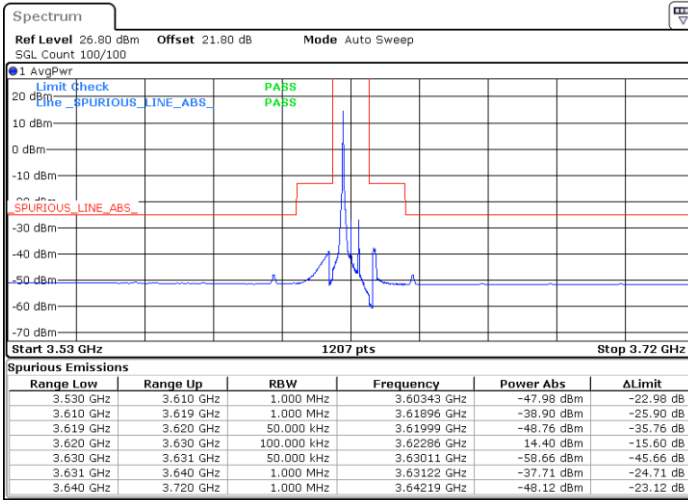

LTE Band 48

Lowest Channel / 15MHz / 64QAM

Date: 5_SEP.2021 17:50:08

Lowest Channel / 20MHz / 64QAM

Date: 5_SEP.2021 17:56:11

Middle Channel / 15MHz / 64QAM

Date: 5_SEP.2021 17:50:52

Middle Channel / 20MHz / 64QAM

Date: 5_SEP.2021 17:56:39

Highest Channel / 15MHz / 64QAM

Date: 5_SEP.2021 17:53:49

Highest Channel / 20MHz / 64QAM

Date: 5_SEP.2021 18:01:06

Conducted Band Edge

LTE Band 48 / 5MHz

QPSK

Middle Channel / 1RB0

Middle Channel / 1RBmax

Date: 4.SEP.2021 18:22:27

Date: 4.SEP.2021 18:30:52

Middle Channel / Full RB

N/A

Date: 4.SEP.2021 18:39:05

LTE Band 48 / 5MHz