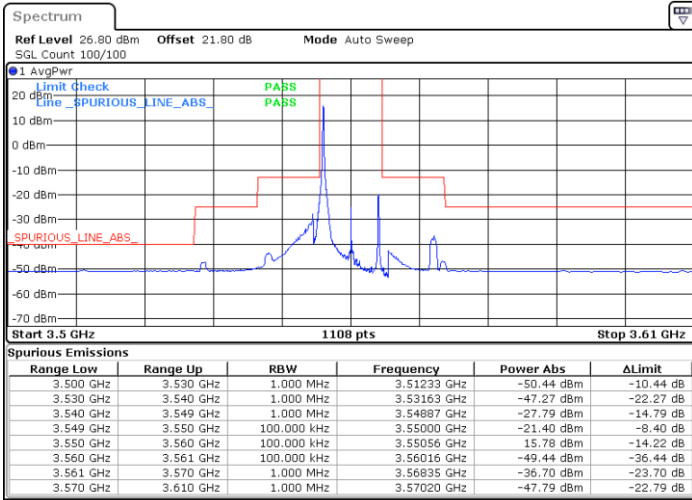

QPSK

Highest Channel / 1RB0

Highest Channel / 1RBmax

Date: 4.SEP.2021 18:54:08

Date: 4.SEP.2021 19:01:50

Highest Channel / Full RB

N/A

Date: 4.SEP.2021 19:12:00

LTE Band 48 / 10MHz

QPSK

Lowest Channel / 1RB0

Lowest Channel / 1RBmax

Date: 4.SEP.2021 19:19:30

Date: 4.SEP.2021 19:27:40

Lowest Channel / Full RB

N/A