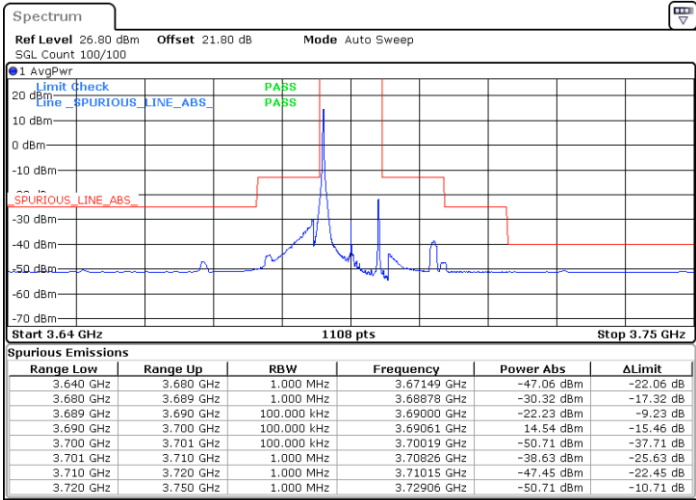

Date: 4.SEP.2021 19:36:07

LTE Band 48 / 10MHz

QPSK

MiddleChannel / 1RB0

Middle Channel / 1RBmax

Date: 4.SEP.2021 20:41:10

Date: 4.SEP.2021 20:51:37

Middle Channel / Full RB

N/A

Date: 4.SEP.2021 20:56:46

LTE Band 48 / 10MHz

QPSK

Highest Channel / 1RB0

Highest Channel / 1RBmax

Date: 5.SEP.2021 11:46:54

Date: 5.SEP.2021 11:55:35

Highest Channel / Full RB

N/A

Date: 5.SEP.2021 12:08:37

LTE Band 48 / 15MHz

QPSK

Lowest Channel / 1RB0

Lowest Channel / 1RBmax

Date: 5.SEP.2021 12:15:41

Date: 5.SEP.2021 12:24:15

Lowest Channel / Full RB

N/A

Date: 5.SEP.2021 12:44:47

LTE Band 48 / 15MHz

QPSK

Middle Channel / 1RB0

Middle Channel / 1RBmax