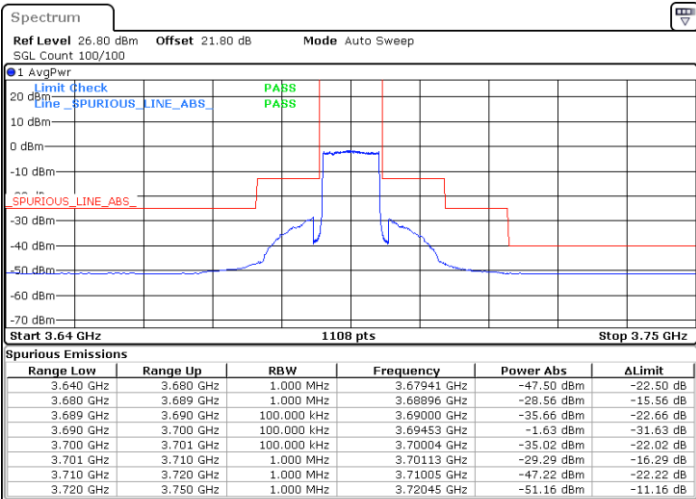

Date: 4.SEP.2021 19:36:07

LTE Band 48 / 10MHz

QPSK

MiddleChannel / 1RB0

Middle Channel / 1RBmax

Date: 4.SEP.2021 20:41:10

Date: 4.SEP.2021 20:51:37

Middle Channel / Full RB

N/A

Date: 4.SEP.2021 20:56:46

LTE Band 48 / 10MHz

QPSK

Highest Channel / 1RB0

Highest Channel / 1RBmax

Date: 5.SEP.2021 11:46:54

Date: 5.SEP.2021 11:55:35

Highest Channel / Full RB

N/A

Date: 5.SEP.2021 12:08:37

LTE Band 48 / 15MHz

QPSK

Lowest Channel / 1RB0

Lowest Channel / 1RBmax

Date: 5.SEP.2021 12:15:41