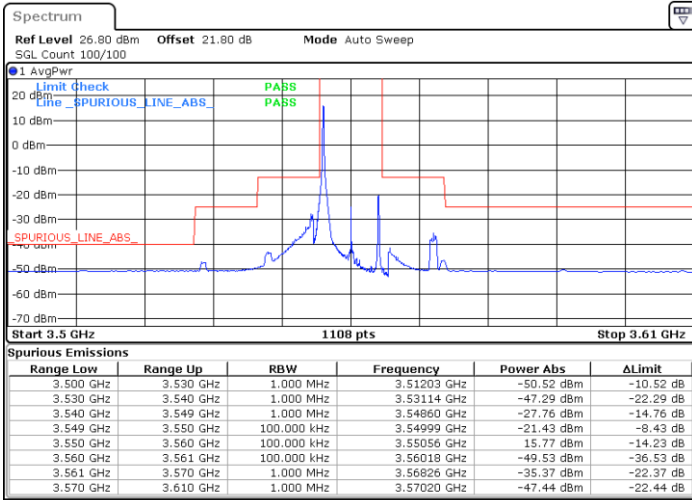

Middle Channel / Full RB

N/A

Date: 4.SEP.2021 18:41:25

LTE Band 48 / 5MHz

16QAM

Highest Channel / 1RB0

Highest Channel / 1RBmax

Date: 4.SEP.2021 18:56:22

Date: 4.SEP.2021 19:04:19

Highest Channel / Full RB

N/A

Date: 4.SEP.2021 19:14:11

LTE Band 48 / 10MHz

16QAM

Lowest Channel / 1RB0

Lowest Channel / 1RBmax

Date: 4.SEP.2021 19:23:02

Date: 4.SEP.2021 19:30:17

Lowest Channel / Full RB

N/A

Date: 4.SEP.2021 19:38:33

LTE Band 48 / 10MHz

16QAM

MiddleChannel / 1RB0