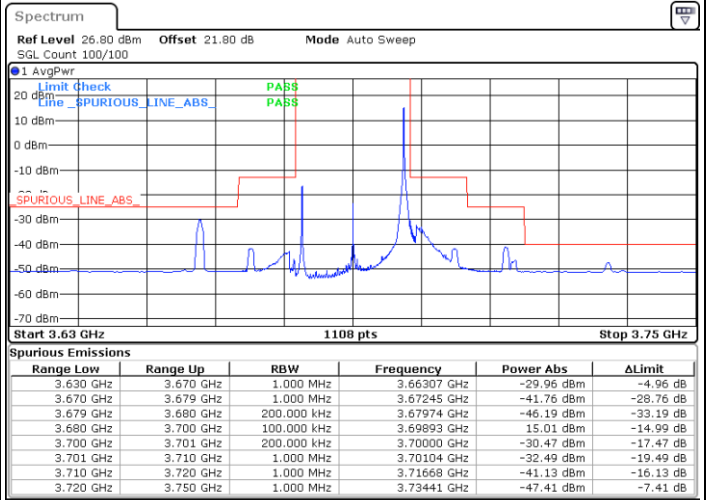

Highest Channel / 1RBmax

Date: 5.SEP.2021 13:52:35

Date: 5.SEP.2021 14:26:21

Highest Channel / Full RB

N/A

Date: 5.SEP.2021 14:32:48

LTE Band 48 / 20MHz

QPSK

Lowest Channel / 1RB0

Lowest Channel / 1RBmax

Date: 5.SEP.2021 14:45:05

Date: 5.SEP.2021 14:55:26

Lowest Channel / Full RB

N/A

Date: 5.SEP.2021 15:15:27

LTE Band 48 / 20MHz

QPSK

Middle Channel / 1RB0

Middle Channel / 1RBmax

Date: 5.SEP.2021 15:18:58

Date: 5.SEP.2021 15:28:49

Middle Channel / Full RB

N/A

Date: 5.SEP.2021 15:41:58

LTE Band 48 / 20MHz

QPSK

Highest Channel / 1RB0

Highest Channel / 1RBmax

Date: 5.SEP.2021 16:04:59

Date: 5.SEP.2021 16:17:02

Highest Channel / Full RB

N/A