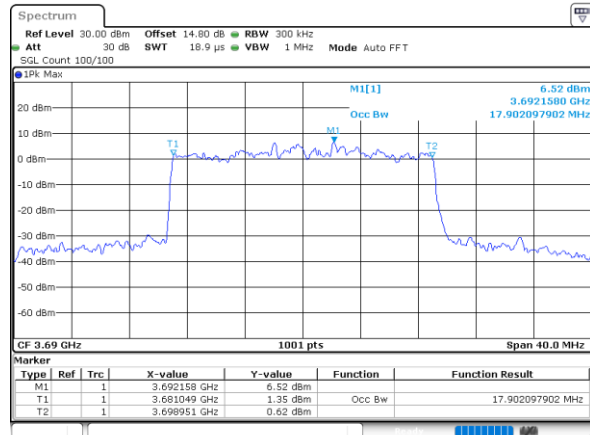

LTE Band 48

Lowest Channel / 15MHz / 64QAM

Date: 5_SEP.2021 17:50:08

Lowest Channel / 20MHz / 64QAM

Date: 5_SEP.2021 17:56:11

Middle Channel / 15MHz / 64QAM

Date: 5_SEP.2021 17:50:52

Middle Channel / 20MHz / 64QAM

Date: 5_SEP.2021 17:56:39

Highest Channel / 15MHz / 64QAM

Date: 5_SEP.2021 17:53:49

Highest Channel / 20MHz / 64QAM

Date: 5_SEP.2021 18:01:06

Conducted Band Edge

LTE Band 48 / 5MHz

QPSK