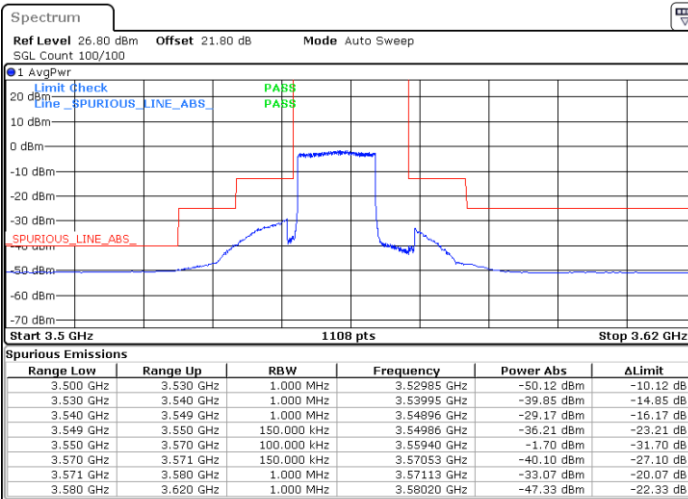

Highest Channel / 1RB0

Highest Channel / 1RBmax

Date: 5.SEP.2021 11:48:49

Date: 5.SEP.2021 11:57:31

Highest Channel / Full RB

N/A

Date: 5.SEP.2021 12:10:50

LTE Band 48 / 15MHz

16QAM

Lowest Channel / 1RB0

Lowest Channel / 1RBmax

Date: 5.SEP.2021 12:18:09

Date: 5.SEP.2021 12:26:23

Lowest Channel / Full RB

N/A

Date: 5.SEP.2021 12:41:34

LTE Band 48 / 15MHz

16QAM

Middle Channel / 1RB0

Middle Channel / 1RBmax

Date: 5.SEP.2021 12:50:44

Date: 5.SEP.2021 13:03:07

Middle Channel / Full RB

N/A

Date: 5.SEP.2021 13:43:41

LTE Band 48 / 15MHz

16QAM

Highest Channel / 1RB0

Highest Channel / 1RBmax

Date: 5.SEP.2021 13:55:48

Date: 5.SEP.2021 14:23:08

Highest Channel / Full RB