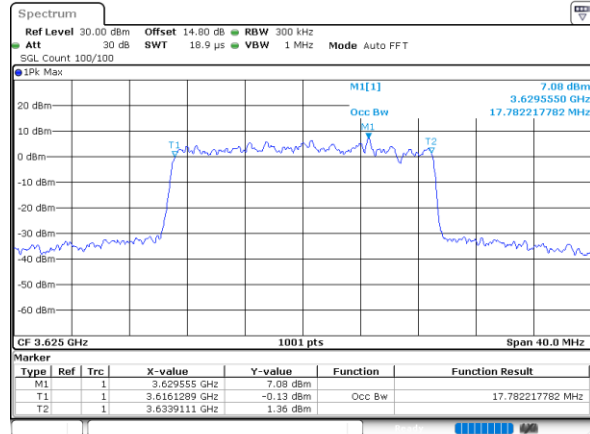

LTE Band 48

Lowest Channel / 15MHz / 64QAM

Date: 5_SEP.2021 17:50:08

Lowest Channel / 20MHz / 64QAM

Date: 5_SEP.2021 17:56:11

Middle Channel / 15MHz / 64QAM

Date: 5_SEP.2021 17:50:52

Middle Channel / 20MHz / 64QAM

Date: 5_SEP.2021 17:56:39

Highest Channel / 15MHz / 64QAM

Date: 5_SEP.2021 17:53:49

Highest Channel / 20MHz / 64QAM

Date: 5_SEP.2021 18:01:06

Conducted Band Edge

LTE Band 48 / 5MHz

QPSK