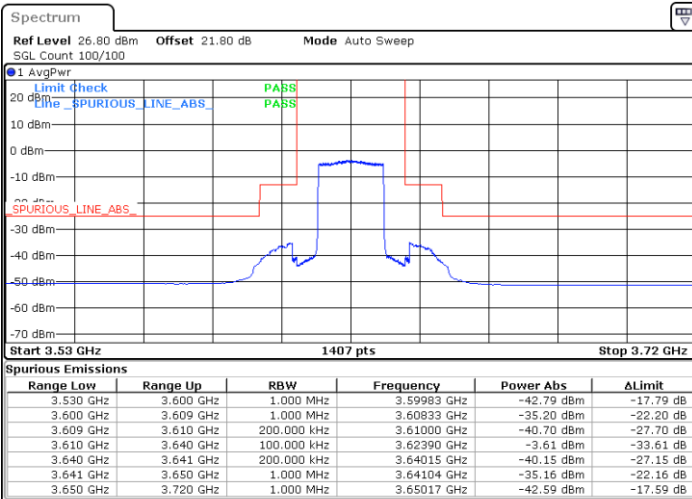

Highest Channel / 1RBmax

Date: 5.SEP.2021 13:52:35

Date: 5.SEP.2021 14:26:21

Highest Channel / Full RB

N/A

Date: 5.SEP.2021 14:32:48

LTE Band 48 / 20MHz

QPSK

Lowest Channel / 1RB0

Lowest Channel / 1RBmax

Date: 5.SEP.2021 14:45:05

Date: 5.SEP.2021 14:55:26

Lowest Channel / Full RB

N/A

Date: 5.SEP.2021 15:15:27

LTE Band 48 / 20MHz

QPSK

Middle Channel / 1RB0

Middle Channel / 1RBmax

Date: 5.SEP.2021 15:18:58

Date: 5.SEP.2021 15:28:49

Middle Channel / Full RB

N/A

Date: 5.SEP.2021 15:41:58

LTE Band 48 / 20MHz

QPSK

Highest Channel / 1RB0

Highest Channel / 1RBmax

Date: 5.SEP.2021 16:04:59

Date: 5.SEP.2021 16:17:02

Highest Channel / Full RB

N/A