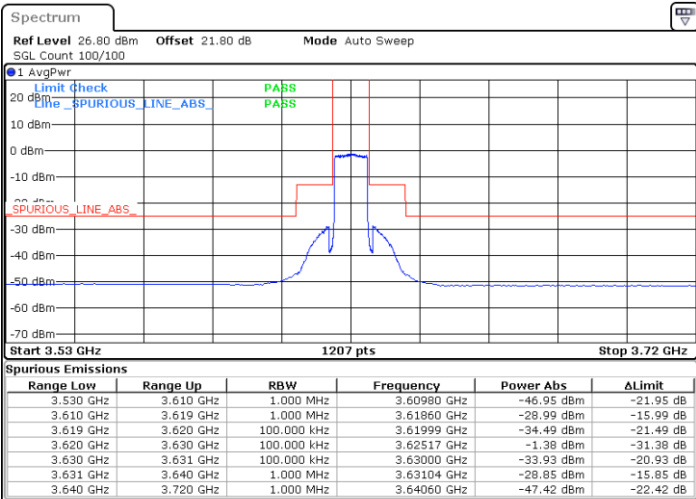

Middle Channel / Full RB

N/A

Date: 4.SEP.2021 21:00:30