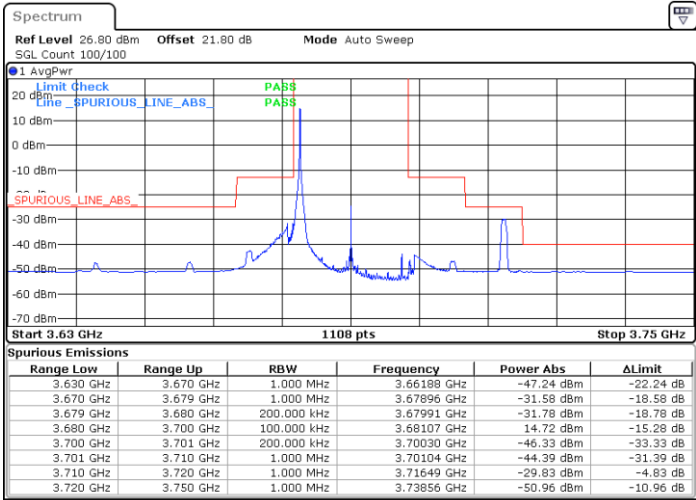

Highest Channel / 1RBmax

Date: 5.SEP.2021 13:52:35

Date: 5.SEP.2021 14:26:21

Highest Channel / Full RB

N/A

Date: 5.SEP.2021 14:32:48

LTE Band 48 / 20MHz

QPSK

Lowest Channel / 1RB0

Lowest Channel / 1RBmax

Date: 5.SEP.2021 14:45:05

Date: 5.SEP.2021 14:55:26

Lowest Channel / Full RB

N/A

Date: 5.SEP.2021 15:15:27

LTE Band 48 / 20MHz

QPSK

Middle Channel / 1RB0

Middle Channel / 1RBmax

Date: 5.SEP.2021 15:18:58

Date: 5.SEP.2021 15:28:49

Middle Channel / Full RB

N/A

Date: 5.SEP.2021 15:41:58

LTE Band 48 / 20MHz

QPSK

Highest Channel / 1RB0

Highest Channel / 1RBmax

Date: 5.SEP.2021 16:04:59

Date: 5.SEP.2021 16:17:02

Highest Channel / Full RB

N/A