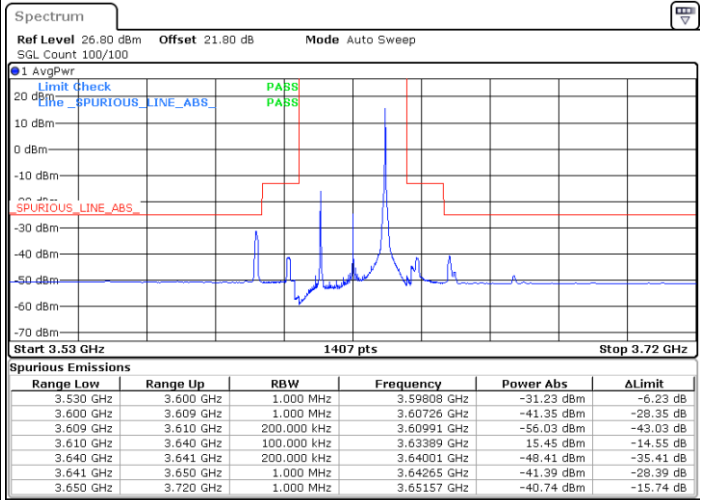

Date: 5.SEP.2021 15:28:49