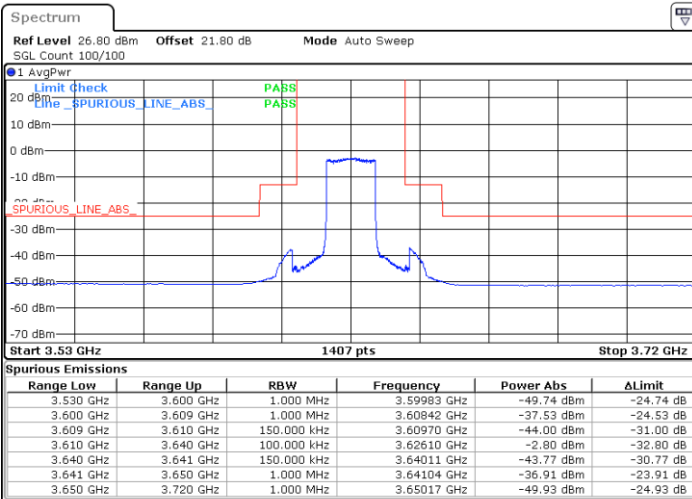

Highest Channel / Full RB

N/A

Date: 5.SEP.2021 12:08:37

LTE Band 48 / 15MHz

QPSK

Lowest Channel / 1RB0

Lowest Channel / 1RBmax

Date: 5.SEP.2021 12:15:41

Date: 5.SEP.2021 12:24:15

Lowest Channel / Full RB

N/A

Date: 5.SEP.2021 12:44:47

LTE Band 48 / 15MHz

QPSK

Middle Channel / 1RB0

Middle Channel / 1RBmax

Date: 5.SEP.2021 12:47:29

Date: 5.SEP.2021 13:37:28

Middle Channel / Full RB

N/A

Date: 5.SEP.2021 13:40:20

LTE Band 48 / 15MHz

QPSK

Highest Channel / 1RB0

Highest Channel / 1RBmax

Date: 5.SEP.2021 13:52:35

Date: 5.SEP.2021 14:26:21

Highest Channel / Full RB

N/A

Date: 5.SEP.2021 14:32:48

LTE Band 48 / 20MHz

QPSK