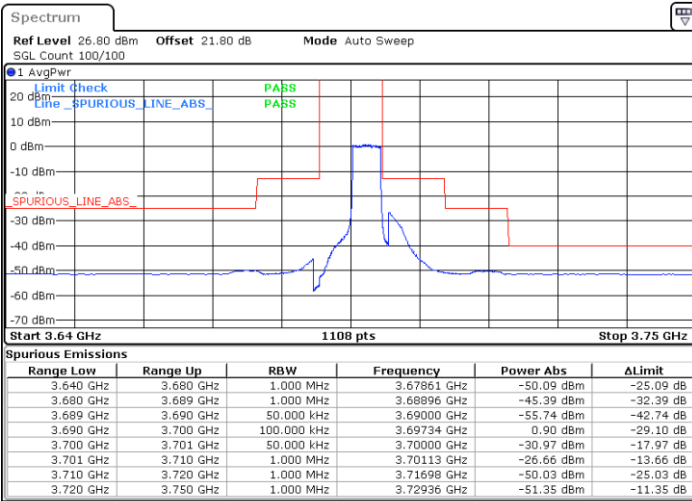

Lowest Channel / 1RBmax

Date: 4.SEP.2021 18:00:23

Date: 4.SEP.2021 18:02:27

Lowest Channel / Full RB

N/A

Date: 4.SEP.2021 18:12:35

LTE Band 48 / 5MHz

64QAM

Middle Channel / 1RB0

Middle Channel / 1RBmax

Date: 4.SEP.2021 18:28:29

Date: 4.SEP.2021 18:35:51

Middle Channel / Full RB

N/A

Date: 4.SEP.2021 18:42:25

LTE Band 48 / 5MHz

64QAM

Highest Channel / 1RB0

Highest Channel / 1RBmax

Date: 4.SEP.2021 18:58:34

Date: 4.SEP.2021 19:06:31

Highest Channel / Full RB

N/A

Date: 4.SEP.2021 19:16:34

LTE Band 48 / 10MHz

64QAM

Lowest Channel / 1RB0

Lowest Channel / 1RBmax

Date: 4.SEP.2021 19:25:06

Date: 4.SEP.2021 19:32:51

Lowest Channel / Full RB

N/A