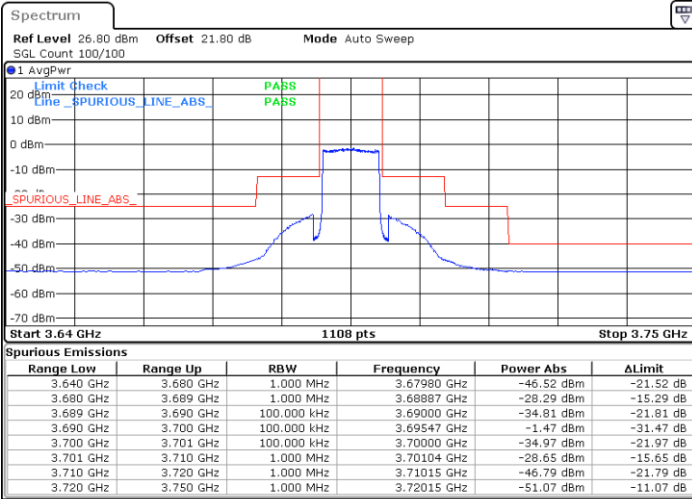

Middle Channel / 1RBmax

Date: 4.SEP.2021 20:47:26

Date: 4.SEP.2021 20:53:24

Middle Channel / Full RB

N/A

Date: 4.SEP.2021 20:58:30

LTE Band 48 / 10MHz

16QAM

Highest Channel / 1RB0

Highest Channel / 1RBmax

Date: 5.SEP.2021 11:48:49

Date: 5.SEP.2021 11:57:31

Highest Channel / Full RB

N/A

Date: 5.SEP.2021 12:10:50

LTE Band 48 / 15MHz

16QAM

Lowest Channel / 1RB0

Lowest Channel / 1RBmax

Date: 5.SEP.2021 12:18:09

Date: 5.SEP.2021 12:26:23

Lowest Channel / Full RB

N/A

Date: 5.SEP.2021 12:41:34