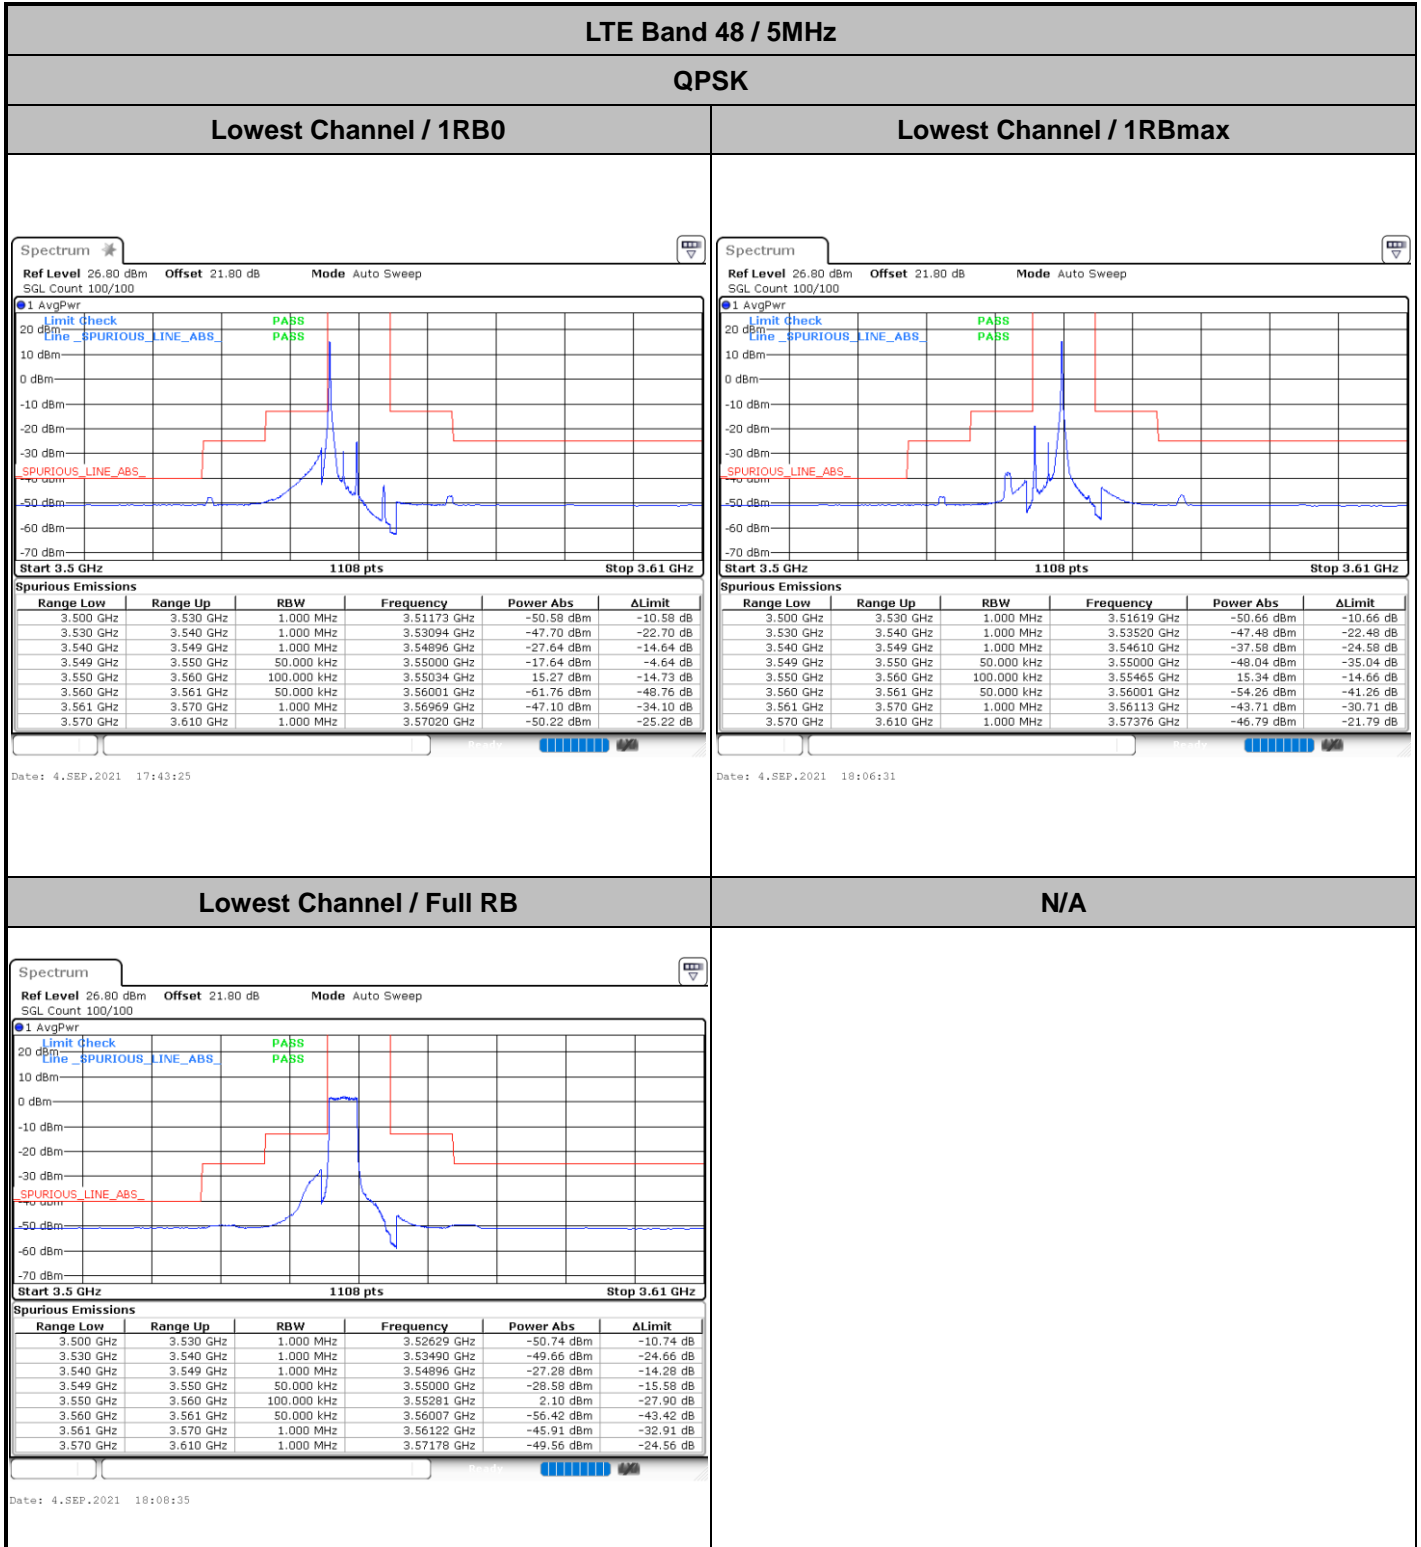

Date: 5_SEP.2021 17:56:39

Highest Channel / 15MHz / 64QAM

Date: 5_SEP.2021 17:53:49

Highest Channel / 20MHz / 64QAM

Date: 5_SEP.2021 18:01:06

Conducted Band Edge

LTE Band 48 / 5MHz

QPSK

Middle Channel / 1RB0

Middle Channel / 1RBmax

Date: 4.SEP.2021 18:22:27

Date: 4.SEP.2021 18:30:52

Middle Channel / Full RB

N/A

Date: 4.SEP.2021 18:39:05

LTE Band 48 / 5MHz