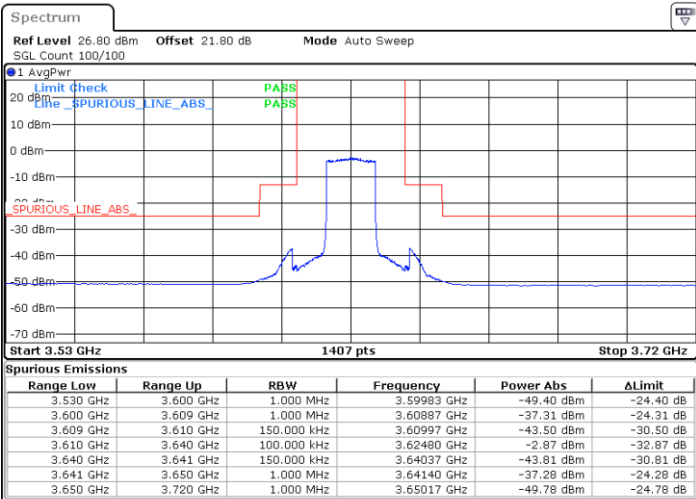

Highest Channel / 1RB0

Highest Channel / 1RBmax

Date: 5.SEP.2021 11:48:49

Date: 5.SEP.2021 11:57:31

Highest Channel / Full RB

N/A

Date: 5.SEP.2021 12:10:50

LTE Band 48 / 15MHz

LTE Band 48 / 15MHz

16QAM

Middle Channel / 1RB0

Middle Channel / 1RBmax

Date: 5.SEP.2021 12:50:44

Date: 5.SEP.2021 13:03:07

Middle Channel / Full RB

N/A

Date: 5.SEP.2021 13:43:41

LTE Band 48 / 15MHz

16QAM

Highest Channel / 1RB0

Highest Channel / 1RBmax

Date: 5.SEP.2021 13:55:48

Date: 5.SEP.2021 14:23:08

Highest Channel / Full RB