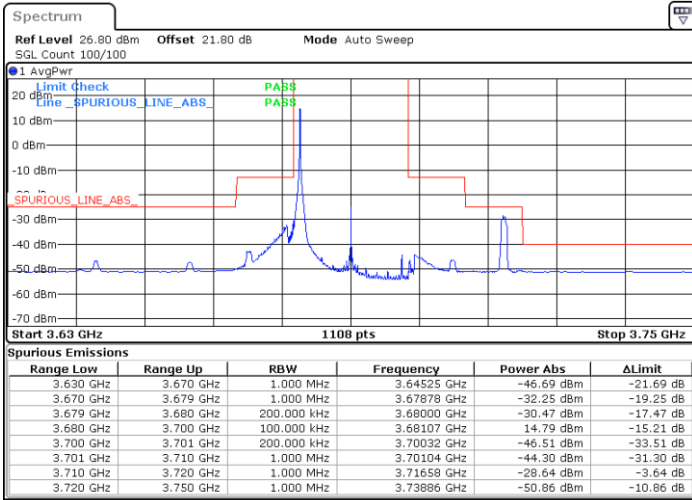

Lowest Channel / Full RB

N/A

Date: 5.SEP.2021 15:10:45

LTE Band 48 / 20MHz

16QAM

Middle Channel / 1RB0

Middle Channel / 1RBmax

Date: 5.SEP.2021 15:21:33

Date: 5.SEP.2021 15:31:38

Middle Channel / Full RB

N/A

Date: 5.SEP.2021 15:48:02

LTE Band 48 / 20MHz

16QAM

Highest Channel / 1RB0

Highest Channel / 1RBmax

Date: 5.SEP.2021 16:08:10

Date: 5.SEP.2021 16:20:05

Highest Channel / Full RB

N/A

Date: 5.SEP.2021 16:53:48

LTE Band 48 / 5MHz

64QAM

Lowest Channel / 1RB0

Lowest Channel / 1RBmax

Date: 4.SEP.2021 18:00:23

Date: 4.SEP.2021 18:02:27

Lowest Channel / Full RB

N/A

Date: 4.SEP.2021 18:12:35

LTE Band 48 / 5MHz

64QAM