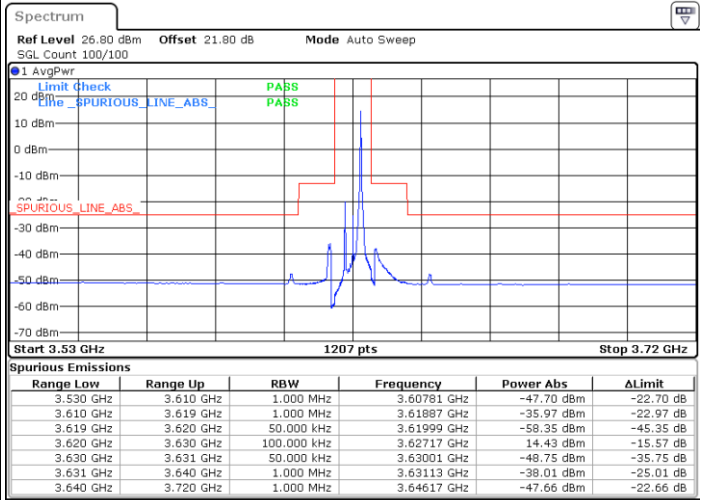

Date: 5.SEP.2021 16:08:10

Date: 5.SEP.2021 16:20:05

Highest Channel / Full RB

N/A

Date: 5.SEP.2021 16:53:48

LTE Band 48 / 5MHz

64QAM

Lowest Channel / 1RB0

Lowest Channel / 1RBmax

Date: 4.SEP.2021 18:00:23

Date: 4.SEP.2021 18:02:27

Lowest Channel / Full RB

N/A

Date: 4.SEP.2021 18:12:35

LTE Band 48 / 5MHz

64QAM

Middle Channel / 1RB0

Middle Channel / 1RBmax

Date: 4.SEP.2021 18:28:29

Date: 4.SEP.2021 18:35:51

Middle Channel / Full RB

N/A

Date: 4.SEP.2021 18:42:25

LTE Band 48 / 5MHz