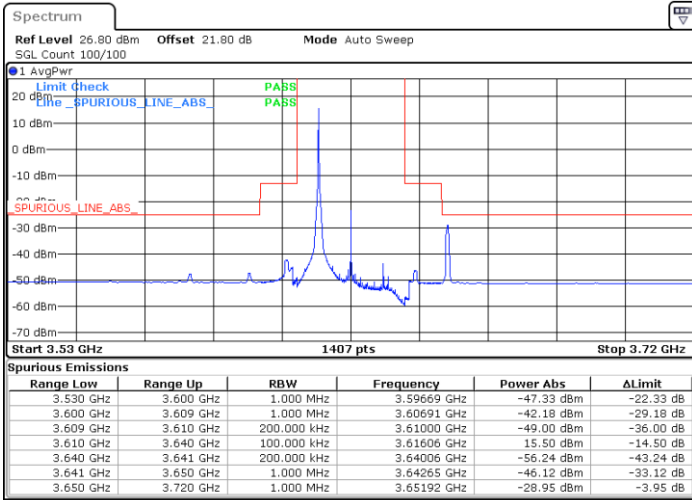

LTE Band 48 / 20MHz

QPSK

Middle Channel / 1RB0

Middle Channel / 1RBmax

Date: 5.SEP.2021 15:18:58