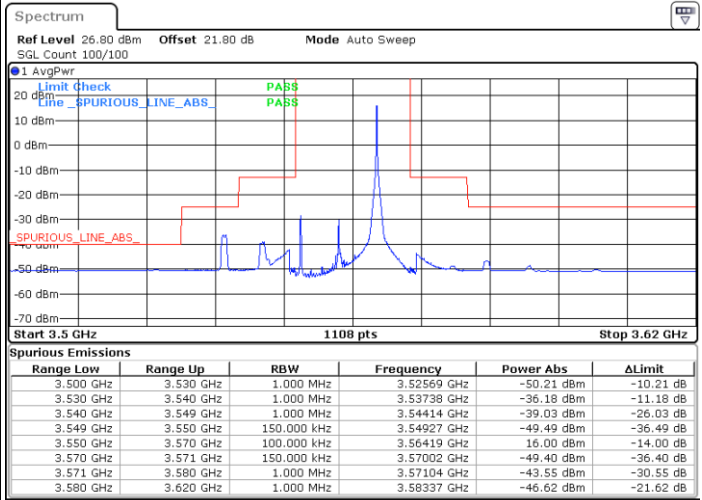

Middle Channel / 1RBmax

Date: 4.SEP.2021 20:47:26

Date: 4.SEP.2021 20:53:24

Middle Channel / Full RB

N/A

Date: 4.SEP.2021 20:58:30

LTE Band 48 / 10MHz

16QAM

Highest Channel / 1RB0

Highest Channel / 1RBmax

Date: 5.SEP.2021 11:48:49

Date: 5.SEP.2021 11:57:31

Highest Channel / Full RB

N/A

Date: 5.SEP.2021 12:10:50

LTE Band 48 / 15MHz

16QAM

Lowest Channel / 1RB0

Lowest Channel / 1RBmax

Date: 5.SEP.2021 12:18:09

Date: 5.SEP.2021 12:26:23

Lowest Channel / Full RB

N/A

Date: 5.SEP.2021 12:41:34