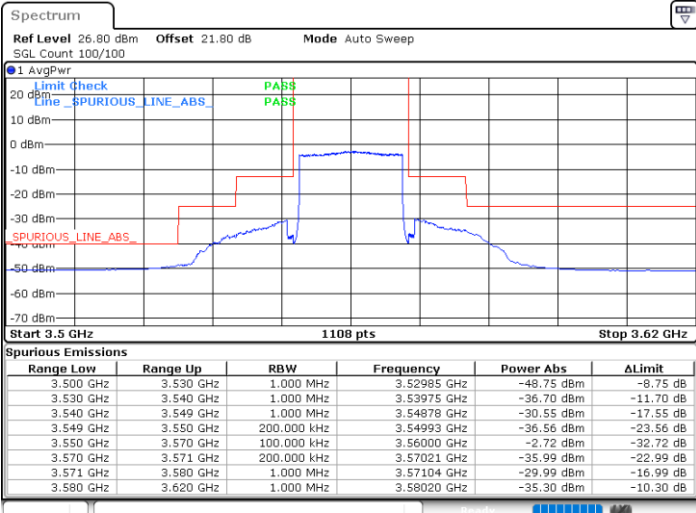

Highest Channel / 1RBmax

Date: 5.SEP.2021 13:52:35

Date: 5.SEP.2021 14:26:21

Highest Channel / Full RB

N/A

Date: 5.SEP.2021 14:32:48

LTE Band 48 / 20MHz

QPSK

Lowest Channel / 1RB0

Lowest Channel / 1RBmax

Date: 5.SEP.2021 14:45:05

Date: 5.SEP.2021 14:55:26

Lowest Channel / Full RB

N/A

Date: 5.SEP.2021 15:15:27

LTE Band 48 / 20MHz

LTE Band 48 / 20MHz

QPSK

Highest Channel / 1RB0

Highest Channel / 1RBmax

Date: 5.SEP.2021 16:04:59

Date: 5.SEP.2021 16:17:02

Highest Channel / Full RB

N/A