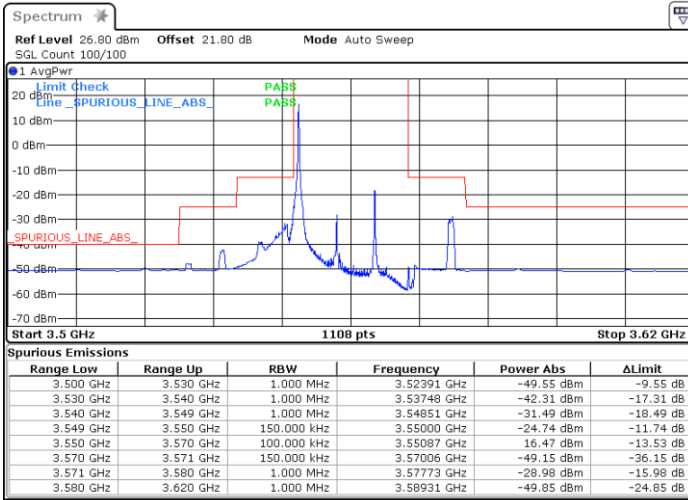

Middle Channel / 1RBmax

Date: 4.SEP.2021 20:47:26

Date: 4.SEP.2021 20:53:24

Middle Channel / Full RB

N/A

Date: 4.SEP.2021 20:58:30

LTE Band 48 / 10MHz

16QAM

Highest Channel / 1RB0

Highest Channel / 1RBmax

Date: 5.SEP.2021 11:48:49

Date: 5.SEP.2021 11:57:31

Highest Channel / Full RB

N/A

Date: 5.SEP.2021 12:10:50

LTE Band 48 / 15MHz

16QAM

Lowest Channel / 1RB0

Lowest Channel / 1RBmax

Date: 5.SEP.2021 12:18:09

Date: 5.SEP.2021 12:26:23

Lowest Channel / Full RB

N/A

Date: 5.SEP.2021 12:41:34