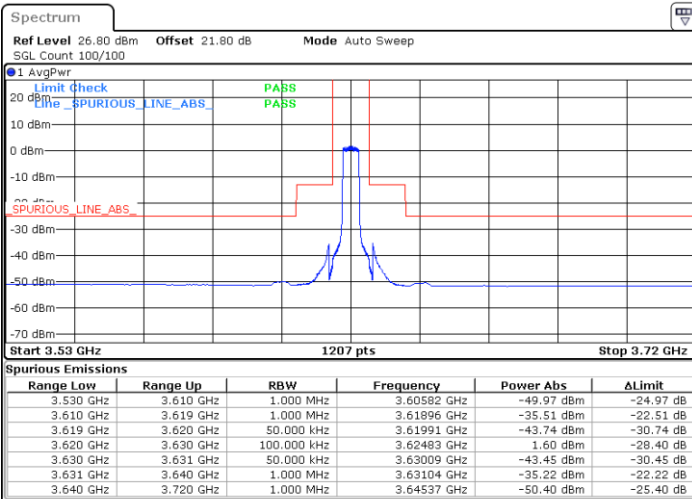

Lowest Channel / 1RBmax

Date: 4.SEP.2021 18:00:23

Date: 4.SEP.2021 18:02:27

Lowest Channel / Full RB

N/A

Date: 4.SEP.2021 18:12:35

LTE Band 48 / 5MHz

64QAM

Middle Channel / 1RB0

Middle Channel / 1RBmax

Date: 4.SEP.2021 18:28:29

Date: 4.SEP.2021 18:35:51

Middle Channel / Full RB

N/A

Date: 4.SEP.2021 18:42:25

LTE Band 48 / 5MHz

64QAM

Highest Channel / 1RB0

Highest Channel / 1RBmax

Date: 4.SEP.2021 18:58:34

Date: 4.SEP.2021 19:06:31

Highest Channel / Full RB

N/A

Date: 4.SEP.2021 19:16:34

LTE Band 48 / 10MHz

64QAM

Lowest Channel / 1RB0

Lowest Channel / 1RBmax

Date: 4.SEP.2021 19:25:06

Date: 4.SEP.2021 19:32:51

Lowest Channel / Full RB

N/A