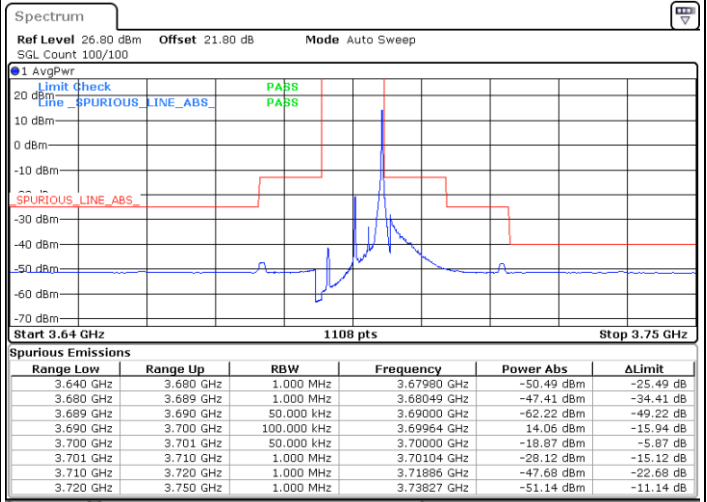

Lowest Channel / 1RBmax

Date: 4.SEP.2021 18:00:23

Date: 4.SEP.2021 18:02:27

Lowest Channel / Full RB

N/A

Date: 4.SEP.2021 18:12:35

LTE Band 48 / 5MHz

64QAM

Middle Channel / 1RB0

Middle Channel / 1RBmax

Date: 4.SEP.2021 18:28:29

Date: 4.SEP.2021 18:35:51

Middle Channel / Full RB

N/A

Date: 4.SEP.2021 18:42:25

LTE Band 48 / 5MHz

64QAM

Highest Channel / 1RB0

Highest Channel / 1RBmax

Date: 4.SEP.2021 18:58:34

Date: 4.SEP.2021 19:06:31

Highest Channel / Full RB

N/A

Date: 4.SEP.2021 19:16:34

LTE Band 48 / 10MHz

64QAM

Lowest Channel / 1RB0

Lowest Channel / 1RBmax

Date: 4.SEP.2021 19:25:06

Date: 4.SEP.2021 19:32:51

Lowest Channel / Full RB

N/A