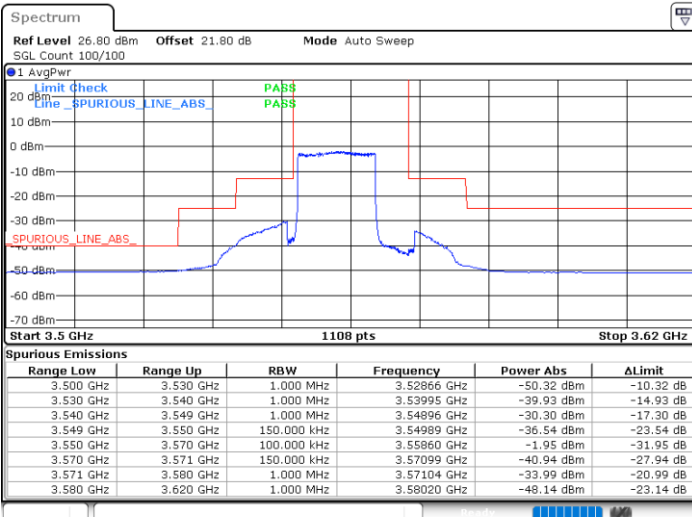

N/A

Date: 4.SEP.2021 20:56:46

LTE Band 48 / 10MHz

QPSK

Highest Channel / 1RB0

Highest Channel / 1RBmax

Date: 5.SEP.2021 11:46:54

Date: 5.SEP.2021 11:55:35

Highest Channel / Full RB

N/A

Date: 5.SEP.2021 12:08:37

LTE Band 48 / 15MHz

QPSK

Lowest Channel / 1RB0

Lowest Channel / 1RBmax

Date: 5.SEP.2021 12:15:41

Date: 5.SEP.2021 12:24:15

Lowest Channel / Full RB

N/A

Date: 5.SEP.2021 12:44:47

LTE Band 48 / 15MHz

QPSK

Middle Channel / 1RB0

Middle Channel / 1RBmax