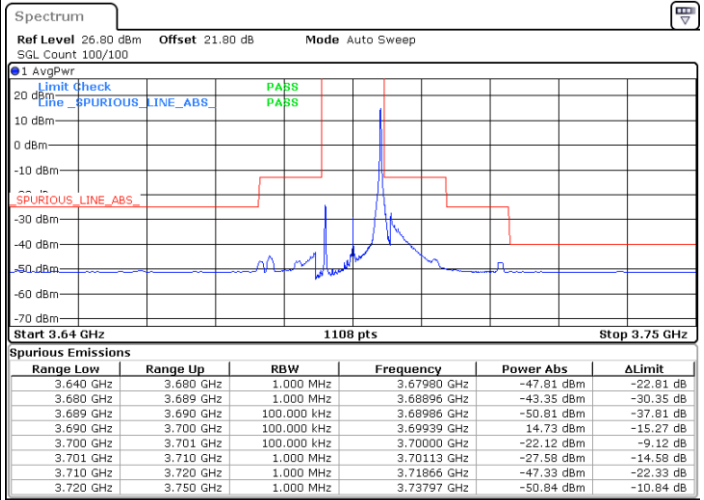

Date: 4.SEP.2021 19:36:07

LTE Band 48 / 10MHz

QPSK

MiddleChannel / 1RB0

Middle Channel / 1RBmax

Date: 4.SEP.2021 20:41:10

Date: 4.SEP.2021 20:51:37

Middle Channel / Full RB

N/A

Date: 4.SEP.2021 20:56:46

LTE Band 48 / 10MHz

QPSK

Highest Channel / 1RB0

Highest Channel / 1RBmax

Date: 5.SEP.2021 11:46:54

Date: 5.SEP.2021 11:55:35

Highest Channel / Full RB

N/A

Date: 5.SEP.2021 12:08:37

LTE Band 48 / 15MHz

QPSK

Lowest Channel / 1RB0

Lowest Channel / 1RBmax

Date: 5.SEP.2021 12:15:41

Date: 5.SEP.2021 12:24:15

Lowest Channel / Full RB

N/A

Date: 5.SEP.2021 12:44:47

LTE Band 48 / 15MHz

QPSK

Middle Channel / 1RB0

Middle Channel / 1RBmax