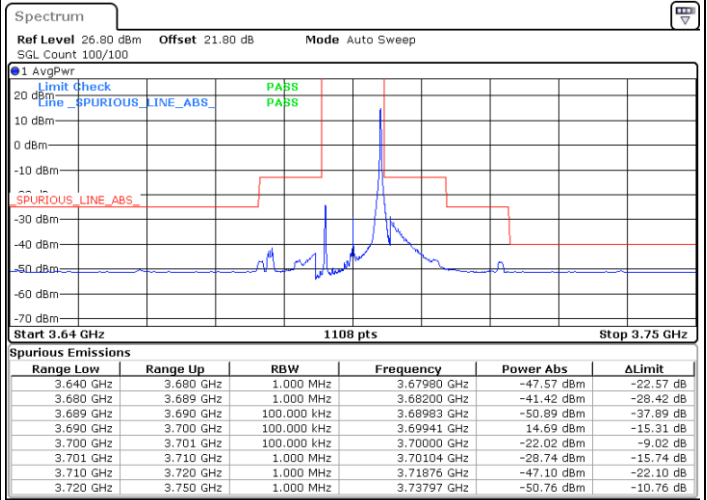

Date: 4.SEP.2021 19:04:19

Highest Channel / Full RB

N/A

Date: 4.SEP.2021 19:14:11

LTE Band 48 / 10MHz

16QAM

Lowest Channel / 1RB0

Lowest Channel / 1RBmax

Date: 4.SEP.2021 19:23:02

Date: 4.SEP.2021 19:30:17

Lowest Channel / Full RB

N/A

Date: 4.SEP.2021 19:38:33

LTE Band 48 / 10MHz

16QAM

MiddleChannel / 1RB0

Middle Channel / 1RBmax

Date: 4.SEP.2021 20:47:26

Date: 4.SEP.2021 20:53:24

Middle Channel / Full RB

N/A

Date: 4.SEP.2021 20:58:30

LTE Band 48 / 10MHz

16QAM

Highest Channel / 1RB0

Highest Channel / 1RBmax

Date: 5.SEP.2021 11:48:49

Date: 5.SEP.2021 11:57:31

Highest Channel / Full RB

N/A

Date: 5.SEP.2021 12:10:50

LTE Band 48 / 15MHz