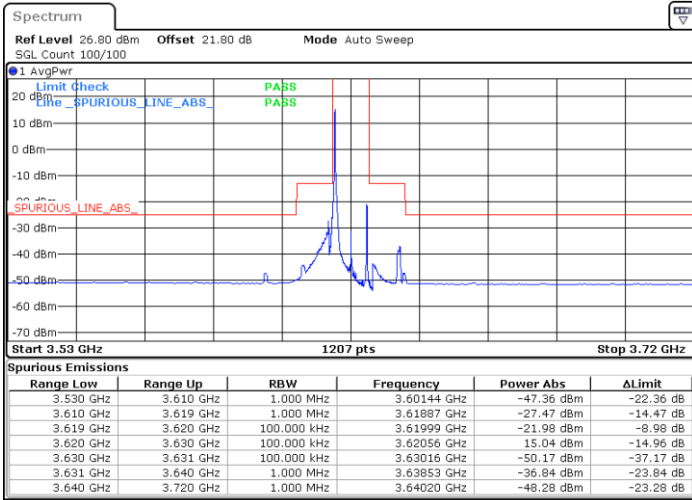

Date: 4.SEP.2021 19:04:19

Highest Channel / Full RB

N/A

Date: 4.SEP.2021 19:14:11

LTE Band 48 / 10MHz

16QAM

Lowest Channel / 1RB0

Lowest Channel / 1RBmax

Date: 4.SEP.2021 19:23:02

Date: 4.SEP.2021 19:30:17

Lowest Channel / Full RB

N/A

Date: 4.SEP.2021 19:38:33

LTE Band 48 / 10MHz

16QAM

MiddleChannel / 1RB0

Middle Channel / 1RBmax

Date: 4.SEP.2021 20:47:26

Date: 4.SEP.2021 20:53:24

Middle Channel / Full RB

N/A

Date: 4.SEP.2021 20:58:30

LTE Band 48 / 10MHz

16QAM

Highest Channel / 1RB0

Highest Channel / 1RBmax

Date: 5.SEP.2021 11:48:49

Date: 5.SEP.2021 11:57:31

Highest Channel / Full RB

N/A

Date: 5.SEP.2021 12:10:50

LTE Band 48 / 15MHz