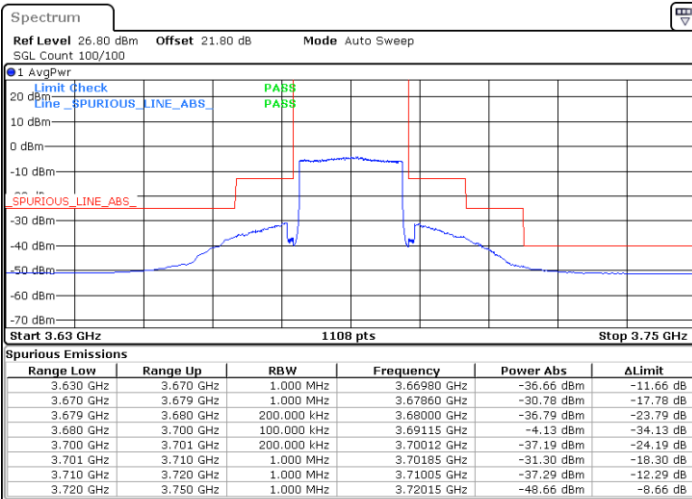

Lowest Channel / Full RB

N/A

Date: 5.SEP.2021 15:10:45

LTE Band 48 / 20MHz

16QAM

Middle Channel / 1RB0

Middle Channel / 1RBmax

Date: 5.SEP.2021 15:21:33

Date: 5.SEP.2021 15:31:38

Middle Channel / Full RB

N/A

Date: 5.SEP.2021 15:48:02

LTE Band 48 / 20MHz

16QAM

Highest Channel / 1RB0

Highest Channel / 1RBmax

Date: 5.SEP.2021 16:08:10

Date: 5.SEP.2021 16:20:05

Highest Channel / Full RB

N/A

Date: 5.SEP.2021 16:53:48

LTE Band 48 / 5MHz

64QAM

Lowest Channel / 1RB0

Lowest Channel / 1RBmax

Date: 4.SEP.2021 18:00:23

Date: 4.SEP.2021 18:02:27

Lowest Channel / Full RB

N/A

Date: 4.SEP.2021 18:12:35

LTE Band 48 / 5MHz

64QAM