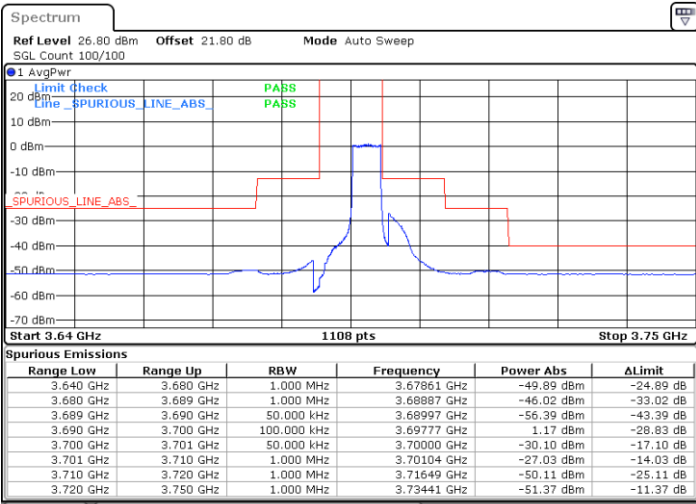

QPSK

Highest Channel / 1RB0

Highest Channel / 1RBmax

Date: 4.SEP.2021 18:54:08

Date: 4.SEP.2021 19:01:50

Highest Channel / Full RB

N/A

Date: 4.SEP.2021 19:12:00

LTE Band 48 / 10MHz

QPSK

Lowest Channel / 1RB0

Lowest Channel / 1RBmax

Date: 4.SEP.2021 19:19:30

Date: 4.SEP.2021 19:27:40

Lowest Channel / Full RB

N/A