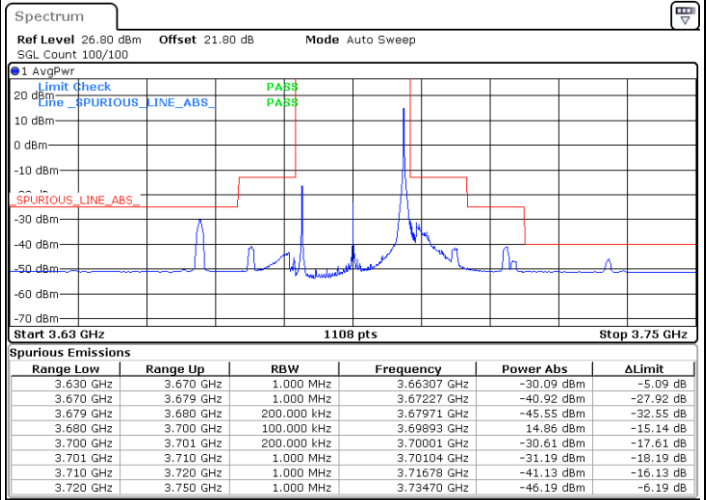

Lowest Channel / Full RB

N/A

Date: 5.SEP.2021 15:10:45

LTE Band 48 / 20MHz

16QAM

Middle Channel / 1RB0

Middle Channel / 1RBmax

Date: 5.SEP.2021 15:21:33

Date: 5.SEP.2021 15:31:38

Middle Channel / Full RB

N/A

Date: 5.SEP.2021 15:48:02

LTE Band 48 / 20MHz

16QAM

Highest Channel / 1RB0

Highest Channel / 1RBmax

Date: 5.SEP.2021 16:08:10

Date: 5.SEP.2021 16:20:05

Highest Channel / Full RB

N/A

Date: 5.SEP.2021 16:53:48

LTE Band 48 / 5MHz

64QAM

Lowest Channel / 1RB0

Lowest Channel / 1RBmax

Date: 4.SEP.2021 18:00:23

Date: 4.SEP.2021 18:02:27

Lowest Channel / Full RB

N/A

Date: 4.SEP.2021 18:12:35

LTE Band 48 / 5MHz

64QAM