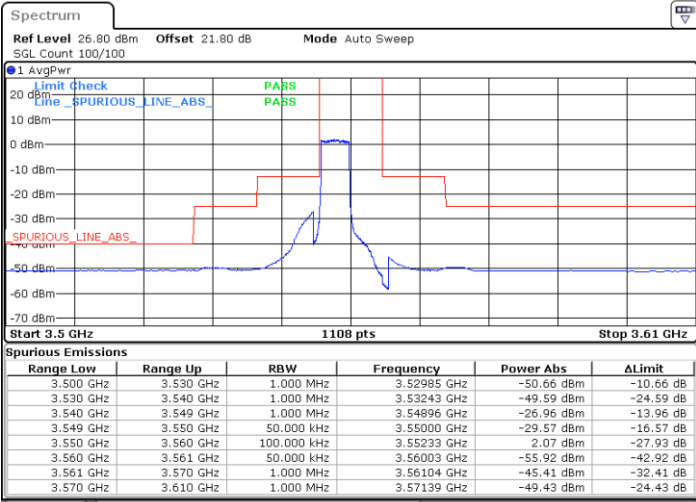

Date: 5.SEP.2021 16:08:10

Date: 5.SEP.2021 16:20:05

Highest Channel / Full RB

N/A

Date: 5.SEP.2021 16:53:48

LTE Band 48 / 5MHz

64QAM

Lowest Channel / 1RB0

Lowest Channel / 1RBmax

Date: 4.SEP.2021 18:00:23

Date: 4.SEP.2021 18:02:27

Lowest Channel / Full RB

N/A

Date: 4.SEP.2021 18:12:35

LTE Band 48 / 5MHz

64QAM

Middle Channel / 1RB0

Middle Channel / 1RBmax

Date: 4.SEP.2021 18:28:29

Date: 4.SEP.2021 18:35:51

Middle Channel / Full RB

N/A

Date: 4.SEP.2021 18:42:25

LTE Band 48 / 5MHz