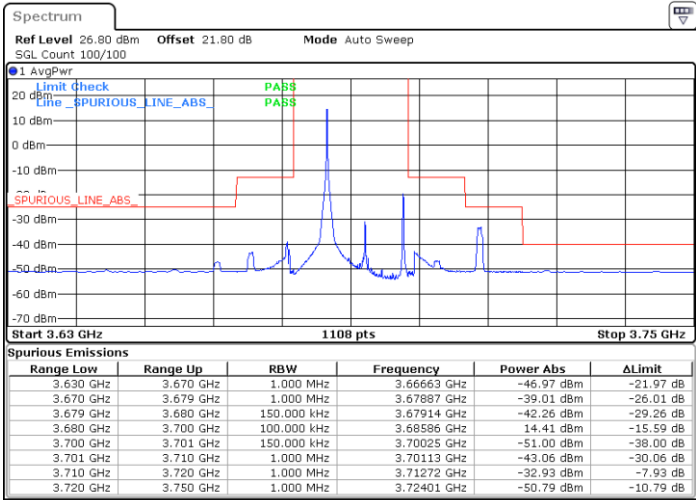

LTE Band 48 / 15MHz

16QAM

Middle Channel / 1RB0

Middle Channel / 1RBmax

Date: 5.SEP.2021 12:50:44

Date: 5.SEP.2021 13:03:07

Middle Channel / Full RB

N/A

Date: 5.SEP.2021 13:43:41

LTE Band 48 / 15MHz

16QAM

Highest Channel / 1RB0

Highest Channel / 1RBmax

Date: 5.SEP.2021 13:55:48

Date: 5.SEP.2021 14:23:08

Highest Channel / Full RB

N/A

Date: 5.SEP.2021 14:34:56

LTE Band 48 / 20MHz

16QAM

Lowest Channel / 1RB0

Lowest Channel / 1RBmax

Date: 5.SEP.2021 14:48:56

Date: 5.SEP.2021 14:57:53