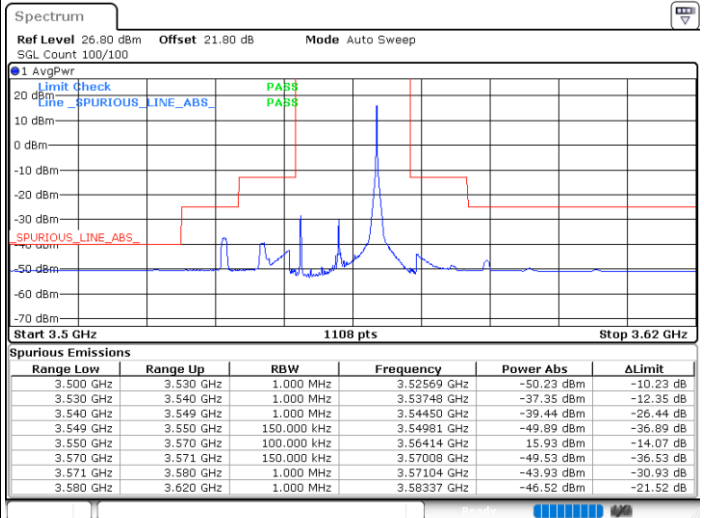

N/A

Date: 4.SEP.2021 20:56:46

LTE Band 48 / 10MHz

QPSK

Highest Channel / 1RB0

Highest Channel / 1RBmax

Date: 5.SEP.2021 11:46:54

Date: 5.SEP.2021 11:55:35

Highest Channel / Full RB

N/A

Date: 5.SEP.2021 12:08:37

LTE Band 48 / 15MHz

QPSK

Lowest Channel / 1RB0

Lowest Channel / 1RBmax

Date: 5.SEP.2021 12:15:41

Date: 5.SEP.2021 12:24:15

Lowest Channel / Full RB

N/A

Date: 5.SEP.2021 12:44:47

LTE Band 48 / 15MHz

QPSK

Middle Channel / 1RB0

Middle Channel / 1RBmax