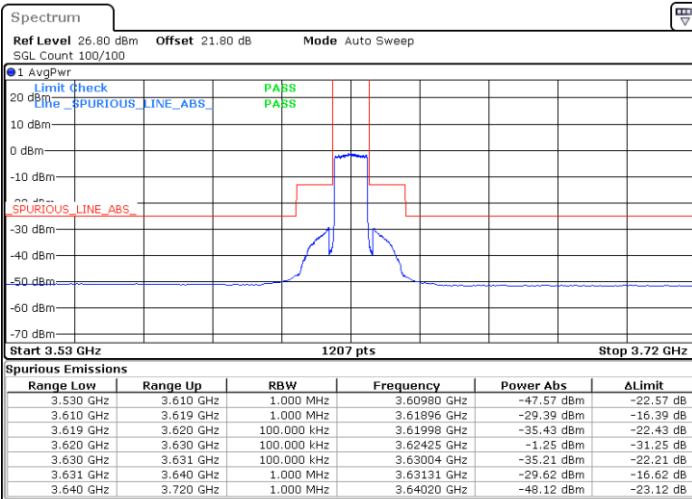

LTE Band 48 / 10MHz

QPSK

Lowest Channel / 1RB0

Lowest Channel / 1RBmax

Date: 4.SEP.2021 19:19:30

Date: 4.SEP.2021 19:27:40

Lowest Channel / Full RB

N/A

Date: 4.SEP.2021 19:36:07

LTE Band 48 / 10MHz

QPSK

MiddleChannel / 1RB0

Middle Channel / 1RBmax

Date: 4.SEP.2021 20:41:10

Date: 4.SEP.2021 20:51:37

Middle Channel / Full RB

N/A

Date: 4.SEP.2021 20:56:46

LTE Band 48 / 10MHz

QPSK

Highest Channel / 1RB0

Highest Channel / 1RBmax

Date: 5.SEP.2021 11:46:54

Date: 5.SEP.2021 11:55:35

Highest Channel / Full RB

N/A

Date: 5.SEP.2021 12:08:37

LTE Band 48 / 15MHz

QPSK

Lowest Channel / 1RB0

Lowest Channel / 1RBmax

Date: 5.SEP.2021 12:15:41