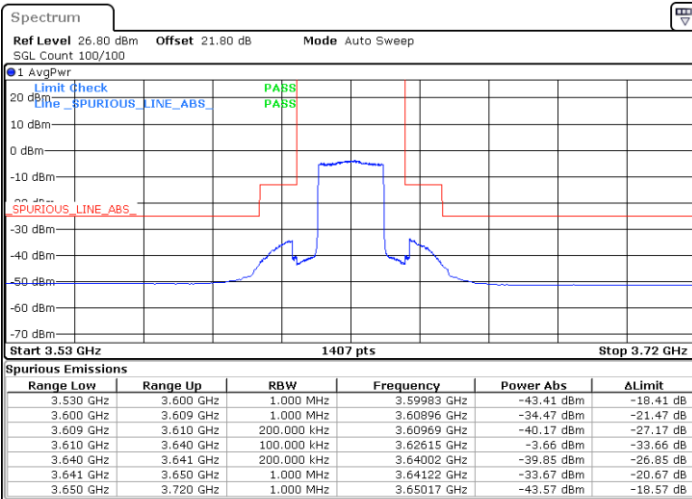

N/A

Date: 5.SEP.2021 14:34:56

LTE Band 48 / 20MHz

16QAM

Lowest Channel / 1RB0

Lowest Channel / 1RBmax

Date: 5.SEP.2021 14:48:56

Date: 5.SEP.2021 14:57:53

Lowest Channel / Full RB

N/A

Date: 5.SEP.2021 15:10:45

LTE Band 48 / 20MHz

16QAM

Middle Channel / 1RB0

Middle Channel / 1RBmax

Date: 5.SEP.2021 15:21:33

Date: 5.SEP.2021 15:31:38

Middle Channel / Full RB

N/A

Date: 5.SEP.2021 15:48:02

LTE Band 48 / 20MHz

16QAM

Highest Channel / 1RB0

Highest Channel / 1RBmax

Date: 5.SEP.2021 16:08:10

Date: 5.SEP.2021 16:20:05

Highest Channel / Full RB

N/A

Date: 5.SEP.2021 16:53:48

LTE Band 48 / 5MHz

64QAM

Lowest Channel / 1RB0