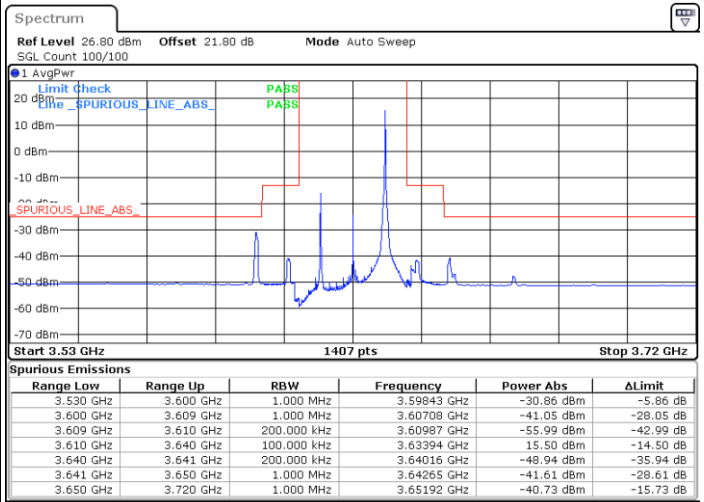

N/A

Date: 5.SEP.2021 14:34:56

LTE Band 48 / 20MHz

16QAM

Lowest Channel / 1RB0

Lowest Channel / 1RBmax

Date: 5.SEP.2021 14:48:56

Date: 5.SEP.2021 14:57:53

Lowest Channel / Full RB

N/A

Date: 5.SEP.2021 15:10:45

LTE Band 48 / 20MHz

16QAM

Middle Channel / 1RB0

Middle Channel / 1RBmax

Date: 5.SEP.2021 15:21:33

Date: 5.SEP.2021 15:31:38

Middle Channel / Full RB

N/A

Date: 5.SEP.2021 15:48:02

LTE Band 48 / 20MHz

16QAM

Highest Channel / 1RB0

Highest Channel / 1RBmax

Date: 5.SEP.2021 16:08:10

Date: 5.SEP.2021 16:20:05

Highest Channel / Full RB

N/A

Date: 5.SEP.2021 16:53:48

LTE Band 48 / 5MHz

64QAM

Lowest Channel / 1RB0