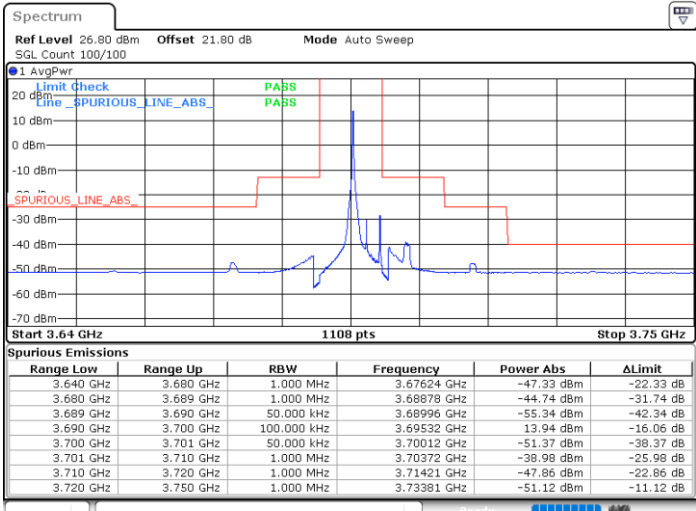

Date: 5_SEP.2021 17:56:39

Highest Channel / 15MHz / 64QAM

Date: 5_SEP.2021 17:53:49

Highest Channel / 20MHz / 64QAM

Date: 5_SEP.2021 18:01:06

Conducted Band Edge

LTE Band 48 / 5MHz

QPSK

Middle Channel / 1RB0

Middle Channel / 1RBmax

Date: 4.SEP.2021 18:22:27

Date: 4.SEP.2021 18:30:52

Middle Channel / Full RB

N/A

Date: 4.SEP.2021 18:39:05

LTE Band 48 / 5MHz

QPSK

Highest Channel / 1RB0

Highest Channel / 1RBmax

Date: 4.SEP.2021 18:54:08

Date: 4.SEP.2021 19:01:50

Highest Channel / Full RB

N/A

Date: 4.SEP.2021 19:12:00

LTE Band 48 / 10MHz

QPSK

Lowest Channel / 1RB0

Lowest Channel / 1RBmax

Date: 4.SEP.2021 19:19:30

Date: 4.SEP.2021 19:27:40

Lowest Channel / Full RB

N/A