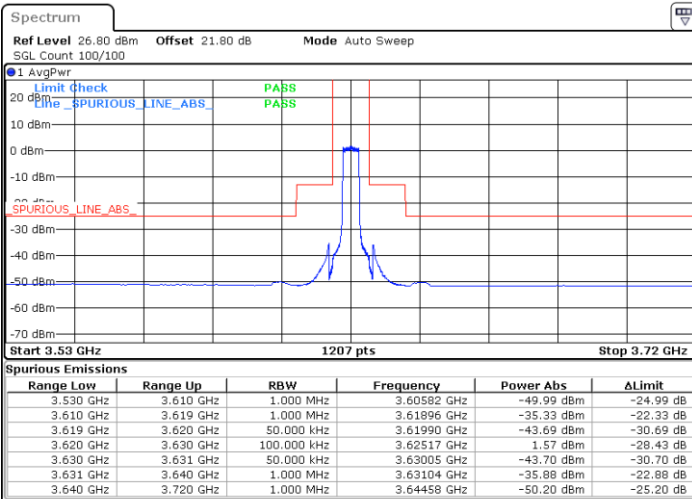

Date: 5.SEP.2021 16:48:35

LTE Band 48 / 5MHz

16QAM

Lowest Channel / 1RB0

Lowest Channel / 1RBmax

Date: 4.SEP.2021 17:58:25

Date: 4.SEP.2021 18:04:28

Lowest Channel / Full RB

N/A

Date: 4.SEP.2021 18:10:36

LTE Band 48 / 5MHz

16QAM

Middle Channel / 1RB0

Middle Channel / 1RBmax

Date: 4.SEP.2021 18:26:11

Date: 4.SEP.2021 18:33:31

Middle Channel / Full RB

N/A

Date: 4.SEP.2021 18:41:25

LTE Band 48 / 5MHz

16QAM

Highest Channel / 1RB0

Highest Channel / 1RBmax

Date: 4.SEP.2021 18:56:22

Date: 4.SEP.2021 19:04:19

Highest Channel / Full RB

N/A

Date: 4.SEP.2021 19:14:11

LTE Band 48 / 10MHz

16QAM

Lowest Channel / 1RB0

Lowest Channel / 1RBmax