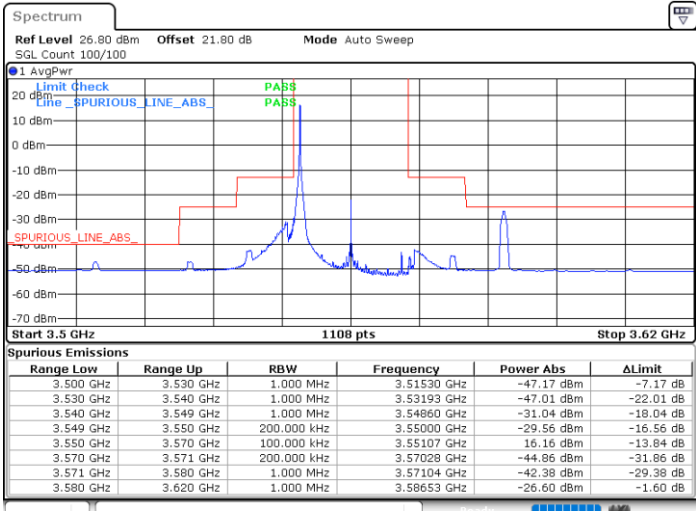

Date: 5.SEP.2021 12:47:29

Date: 5.SEP.2021 13:37:28

Middle Channel / Full RB

N/A

Date: 5.SEP.2021 13:40:20

LTE Band 48 / 15MHz

QPSK

Highest Channel / 1RB0

Highest Channel / 1RBmax

Date: 5.SEP.2021 13:52:35

Date: 5.SEP.2021 14:26:21

Highest Channel / Full RB

N/A

Date: 5.SEP.2021 14:32:48

LTE Band 48 / 20MHz

QPSK

Lowest Channel / 1RB0

Lowest Channel / 1RBmax

Date: 5.SEP.2021 14:45:05

Date: 5.SEP.2021 14:55:26

Lowest Channel / Full RB

N/A

Date: 5.SEP.2021 15:15:27

LTE Band 48 / 20MHz