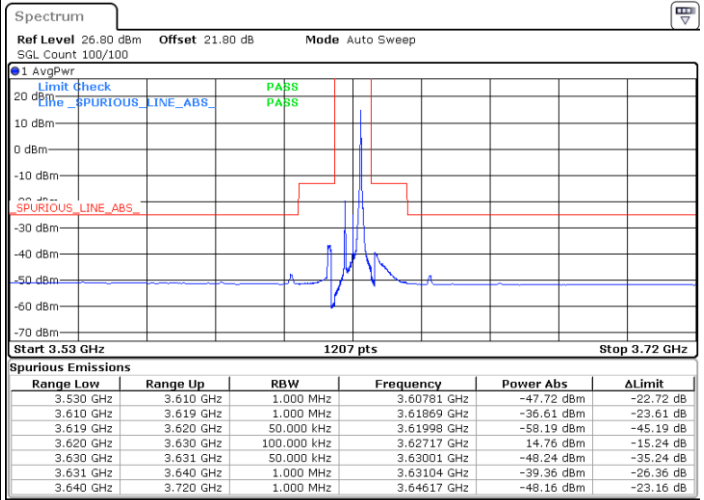

Date: 5.SEP.2021 16:48:35

LTE Band 48 / 5MHz

16QAM

Lowest Channel / 1RB0

Lowest Channel / 1RBmax

Date: 4.SEP.2021 17:58:25

Date: 4.SEP.2021 18:04:28

Lowest Channel / Full RB

N/A

Date: 4.SEP.2021 18:10:36

LTE Band 48 / 5MHz

16QAM

Middle Channel / 1RB0

Middle Channel / 1RBmax

Date: 4.SEP.2021 18:26:11

Date: 4.SEP.2021 18:33:31

Middle Channel / Full RB

N/A

Date: 4.SEP.2021 18:41:25

LTE Band 48 / 5MHz

16QAM

Highest Channel / 1RB0

Highest Channel / 1RBmax

Date: 4.SEP.2021 18:56:22

Date: 4.SEP.2021 19:04:19

Highest Channel / Full RB

N/A

Date: 4.SEP.2021 19:14:11

LTE Band 48 / 10MHz

16QAM

Lowest Channel / 1RB0

Lowest Channel / 1RBmax