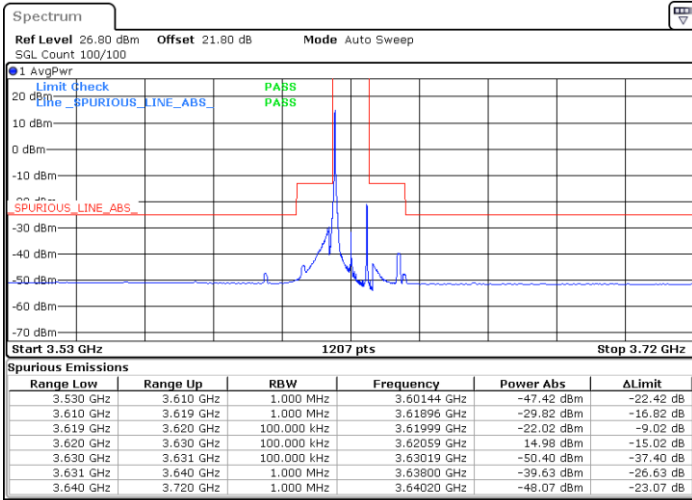

LTE Band 48 / 10MHz

QPSK

Lowest Channel / 1RB0

Lowest Channel / 1RBmax

Date: 4.SEP.2021 19:19:30

Date: 4.SEP.2021 19:27:40

Lowest Channel / Full RB

N/A

Date: 4.SEP.2021 19:36:07

LTE Band 48 / 10MHz

QPSK

MiddleChannel / 1RB0

Middle Channel / 1RBmax

Date: 4.SEP.2021 20:41:10

Date: 4.SEP.2021 20:51:37

Middle Channel / Full RB

N/A

Date: 4.SEP.2021 20:56:46

LTE Band 48 / 10MHz

QPSK

Highest Channel / 1RB0

Highest Channel / 1RBmax

Date: 5.SEP.2021 11:46:54

Date: 5.SEP.2021 11:55:35

Highest Channel / Full RB

N/A

Date: 5.SEP.2021 12:08:37

LTE Band 48 / 15MHz

QPSK

Lowest Channel / 1RB0

Lowest Channel / 1RBmax

Date: 5.SEP.2021 12:15:41