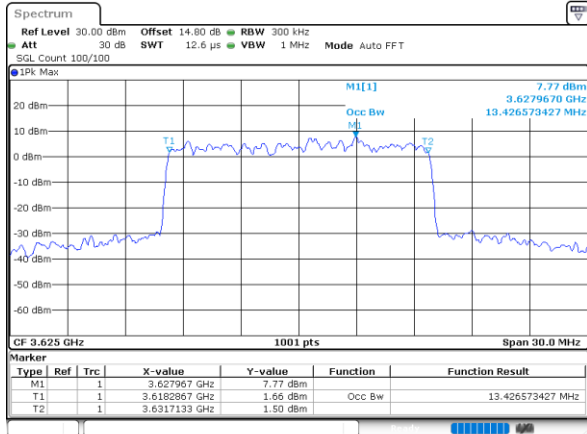

LTE Band 48

Lowest Channel / 15MHz / 64QAM

Date: 5_SEP.2021 17:50:08

Lowest Channel / 20MHz / 64QAM

Date: 5_SEP.2021 17:56:11

Middle Channel / 15MHz / 64QAM

Date: 5_SEP.2021 17:50:52

Middle Channel / 20MHz / 64QAM

Date: 5_SEP.2021 17:56:39

Highest Channel / 15MHz / 64QAM

Date: 5_SEP.2021 17:53:49

Highest Channel / 20MHz / 64QAM

Date: 5_SEP.2021 18:01:06

Conducted Band Edge

LTE Band 48 / 5MHz

QPSK