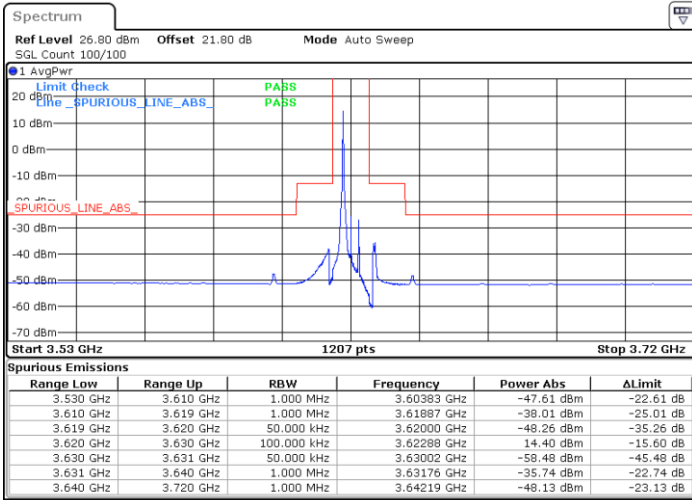

Date: 5.SEP.2021 16:48:35

LTE Band 48 / 5MHz

16QAM

Lowest Channel / 1RB0

Lowest Channel / 1RBmax

Date: 4.SEP.2021 17:58:25

Date: 4.SEP.2021 18:04:28

Lowest Channel / Full RB

N/A

Date: 4.SEP.2021 18:10:36

LTE Band 48 / 5MHz

16QAM

Middle Channel / 1RB0

Middle Channel / 1RBmax

Date: 4.SEP.2021 18:26:11

Date: 4.SEP.2021 18:33:31

Middle Channel / Full RB

N/A

Date: 4.SEP.2021 18:41:25

LTE Band 48 / 5MHz

16QAM

Highest Channel / 1RB0

Highest Channel / 1RBmax

Date: 4.SEP.2021 18:56:22

Date: 4.SEP.2021 19:04:19

Highest Channel / Full RB

N/A

Date: 4.SEP.2021 19:14:11

LTE Band 48 / 10MHz

16QAM

Lowest Channel / 1RB0

Lowest Channel / 1RBmax