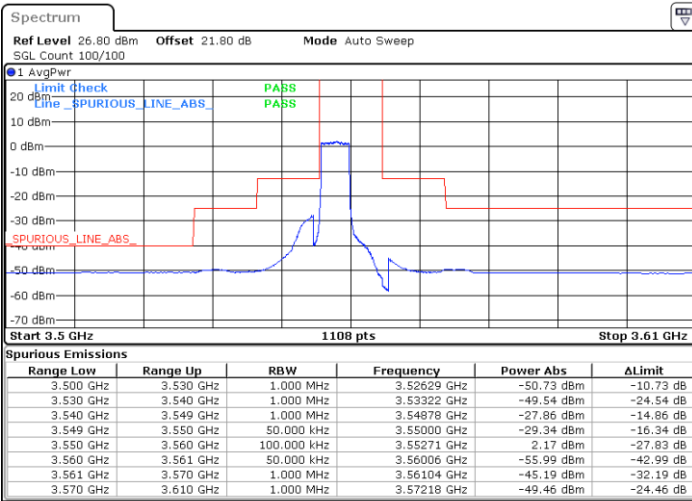

LTE Band 48 / 20MHz

QPSK

Highest Channel / 1RB0

Highest Channel / 1RBmax

Date: 5.SEP.2021 16:04:59

Date: 5.SEP.2021 16:17:02

Highest Channel / Full RB

N/A

Date: 5.SEP.2021 16:48:35

LTE Band 48 / 5MHz

16QAM

Lowest Channel / 1RB0

Lowest Channel / 1RBmax

Date: 4.SEP.2021 17:58:25

Date: 4.SEP.2021 18:04:28

Lowest Channel / Full RB

N/A

Date: 4.SEP.2021 18:10:36

LTE Band 48 / 5MHz

16QAM

Middle Channel / 1RB0

Middle Channel / 1RBmax

Date: 4.SEP.2021 18:26:11

Date: 4.SEP.2021 18:33:31

Middle Channel / Full RB

N/A

Date: 4.SEP.2021 18:41:25

LTE Band 48 / 5MHz

16QAM

Highest Channel / 1RB0

Highest Channel / 1RBmax

Date: 4.SEP.2021 18:56:22