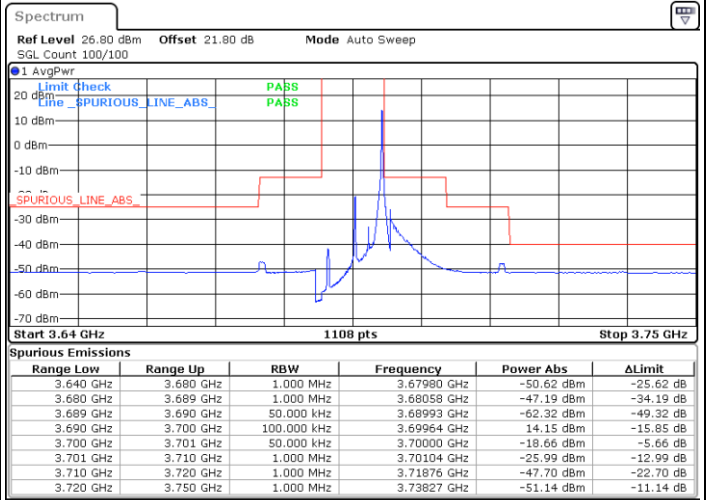

Middle Channel / Full RB

N/A

Date: 4.SEP.2021 18:41:25

LTE Band 48 / 5MHz

16QAM

Highest Channel / 1RB0

Highest Channel / 1RBmax

Date: 4.SEP.2021 18:56:22

Date: 4.SEP.2021 19:04:19

Highest Channel / Full RB

N/A

Date: 4.SEP.2021 19:14:11

LTE Band 48 / 10MHz

16QAM

Lowest Channel / 1RB0

Lowest Channel / 1RBmax