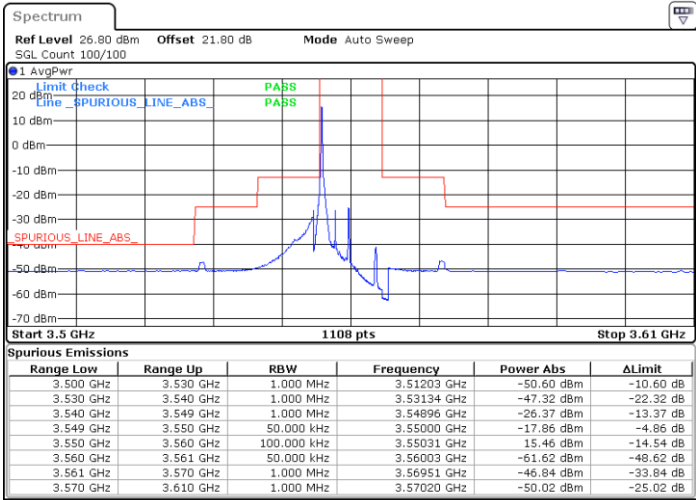

Date: 5.SEP.2021 15:31:38

Middle Channel / Full RB

N/A

Date: 5.SEP.2021 15:48:02

LTE Band 48 / 20MHz

16QAM

Highest Channel / 1RB0

Highest Channel / 1RBmax

Date: 5.SEP.2021 16:08:10

Date: 5.SEP.2021 16:20:05

Highest Channel / Full RB

N/A

Date: 5.SEP.2021 16:53:48

LTE Band 48 / 5MHz

64QAM

Lowest Channel / 1RB0

Lowest Channel / 1RBmax

Date: 4.SEP.2021 18:00:23

Date: 4.SEP.2021 18:02:27

Lowest Channel / Full RB

N/A

Date: 4.SEP.2021 18:12:35

LTE Band 48 / 5MHz

64QAM