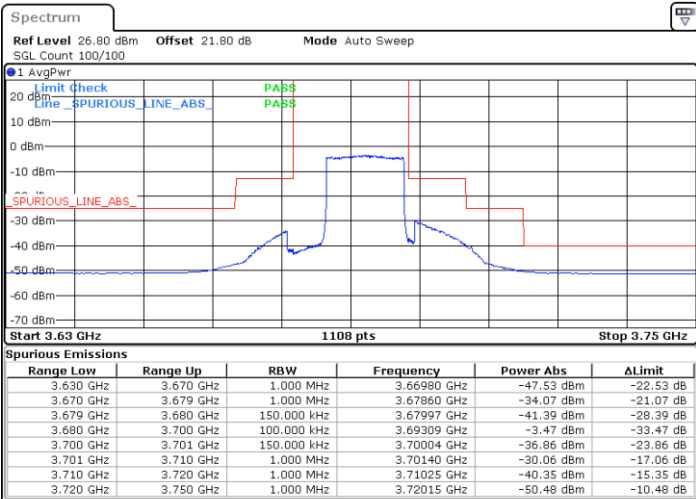

LTE Band 48 / 15MHz

16QAM

Middle Channel / 1RB0

Middle Channel / 1RBmax

Date: 5.SEP.2021 12:50:44

Date: 5.SEP.2021 13:03:07

Middle Channel / Full RB

N/A

Date: 5.SEP.2021 13:43:41

LTE Band 48 / 15MHz

16QAM

Highest Channel / 1RB0

Highest Channel / 1RBmax

Date: 5.SEP.2021 13:55:48

Date: 5.SEP.2021 14:23:08

Highest Channel / Full RB

N/A

Date: 5.SEP.2021 14:34:56

LTE Band 48 / 20MHz

16QAM

Lowest Channel / 1RB0

Lowest Channel / 1RBmax

Date: 5.SEP.2021 14:48:56

Date: 5.SEP.2021 14:57:53