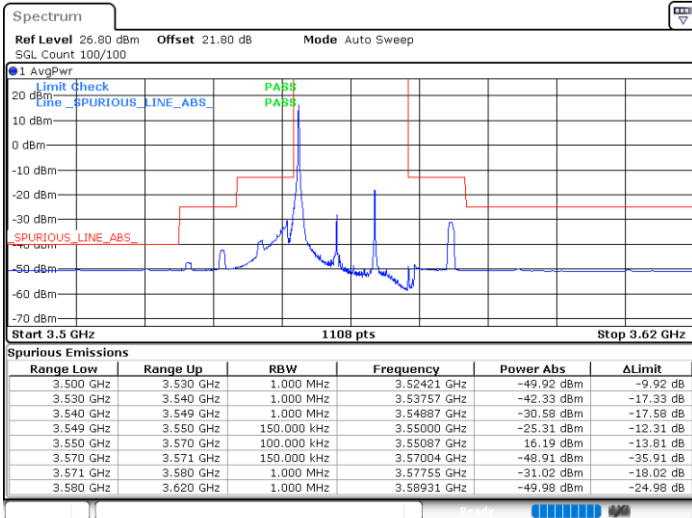

N/A

Date: 4.SEP.2021 20:56:46

LTE Band 48 / 10MHz

QPSK

Highest Channel / 1RB0

Highest Channel / 1RBmax

Date: 5.SEP.2021 11:46:54

Date: 5.SEP.2021 11:55:35

Highest Channel / Full RB

N/A

Date: 5.SEP.2021 12:08:37

LTE Band 48 / 15MHz

QPSK

Lowest Channel / 1RB0

Lowest Channel / 1RBmax

Date: 5.SEP.2021 12:15:41

Date: 5.SEP.2021 12:24:15

Lowest Channel / Full RB

N/A

Date: 5.SEP.2021 12:44:47

LTE Band 48 / 15MHz

QPSK

Middle Channel / 1RB0

Middle Channel / 1RBmax