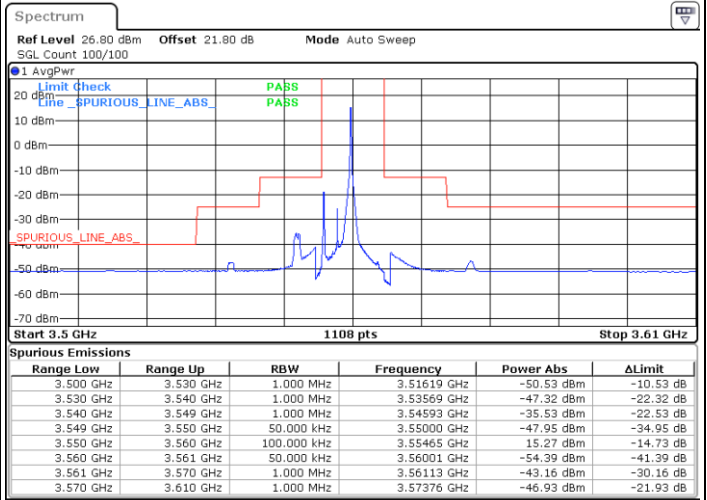

Date: 5.SEP.2021 15:31:38

Middle Channel / Full RB

N/A

Date: 5.SEP.2021 15:48:02

LTE Band 48 / 20MHz

16QAM

Highest Channel / 1RB0

Highest Channel / 1RBmax

Date: 5.SEP.2021 16:08:10

Date: 5.SEP.2021 16:20:05

Highest Channel / Full RB

N/A

Date: 5.SEP.2021 16:53:48

LTE Band 48 / 5MHz

64QAM

Lowest Channel / 1RB0

Lowest Channel / 1RBmax

Date: 4.SEP.2021 18:00:23

Date: 4.SEP.2021 18:02:27

Lowest Channel / Full RB

N/A

Date: 4.SEP.2021 18:12:35

LTE Band 48 / 5MHz

64QAM

Middle Channel / 1RB0

Middle Channel / 1RBmax

Date: 4.SEP.2021 18:28:29

Date: 4.SEP.2021 18:35:51

Middle Channel / Full RB

N/A

Date: 4.SEP.2021 18:42:25

LTE Band 48 / 5MHz