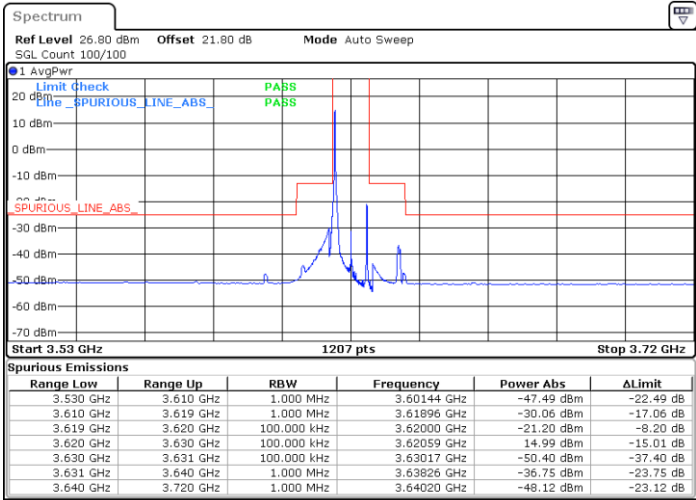

LTE Band 48 / 10MHz

64QAM

Lowest Channel / 1RB0

Lowest Channel / 1RBmax

Date: 4.SEP.2021 19:25:06

Date: 4.SEP.2021 19:32:51

Lowest Channel / Full RB

N/A

Date: 4.SEP.2021 20:11:45

LTE Band 48 / 10MHz

64QAM

MiddleChannel / 1RB0

Middle Channel / 1RBmax

Date: 4.SEP.2021 20:49:23

Date: 4.SEP.2021 20:55:22

Middle Channel / Full RB