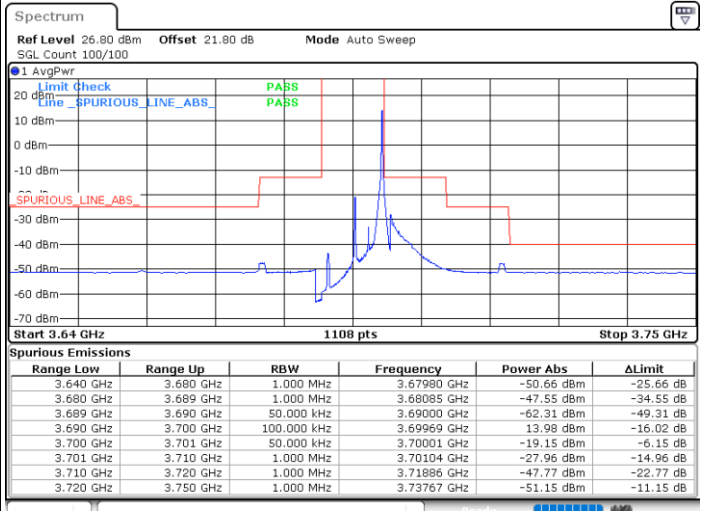

Date: 5_SEP.2021 17:56:39

Highest Channel / 15MHz / 64QAM

Date: 5_SEP.2021 17:53:49

Highest Channel / 20MHz / 64QAM

Date: 5_SEP.2021 18:01:06

Conducted Band Edge

LTE Band 48 / 5MHz

QPSK

Middle Channel / 1RB0

Middle Channel / 1RBmax

Date: 4.SEP.2021 18:22:27

Date: 4.SEP.2021 18:30:52

Middle Channel / Full RB

N/A

Date: 4.SEP.2021 18:39:05

LTE Band 48 / 5MHz

QPSK

Highest Channel / 1RB0

Highest Channel / 1RBmax

Date: 4.SEP.2021 18:54:08

Date: 4.SEP.2021 19:01:50

Highest Channel / Full RB

N/A

Date: 4.SEP.2021 19:12:00

LTE Band 48 / 10MHz

QPSK

Lowest Channel / 1RB0

Lowest Channel / 1RBmax

Date: 4.SEP.2021 19:19:30

Date: 4.SEP.2021 19:27:40

Lowest Channel / Full RB

N/A