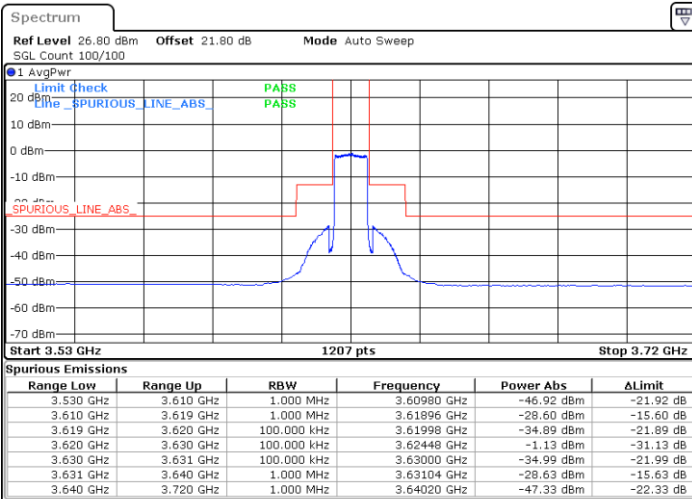

Date: 4.SEP.2021 19:23:02

Date: 4.SEP.2021 19:30:17

Lowest Channel / Full RB

N/A

Date: 4.SEP.2021 19:38:33

LTE Band 48 / 10MHz

16QAM

MiddleChannel / 1RB0

Middle Channel / 1RBmax

Date: 4.SEP.2021 20:47:26

Date: 4.SEP.2021 20:53:24

Middle Channel / Full RB

N/A

Date: 4.SEP.2021 20:58:30

LTE Band 48 / 10MHz

16QAM

Highest Channel / 1RB0

Highest Channel / 1RBmax

Date: 5.SEP.2021 11:48:49

Date: 5.SEP.2021 11:57:31

Highest Channel / Full RB

N/A

Date: 5.SEP.2021 12:10:50

LTE Band 48 / 15MHz