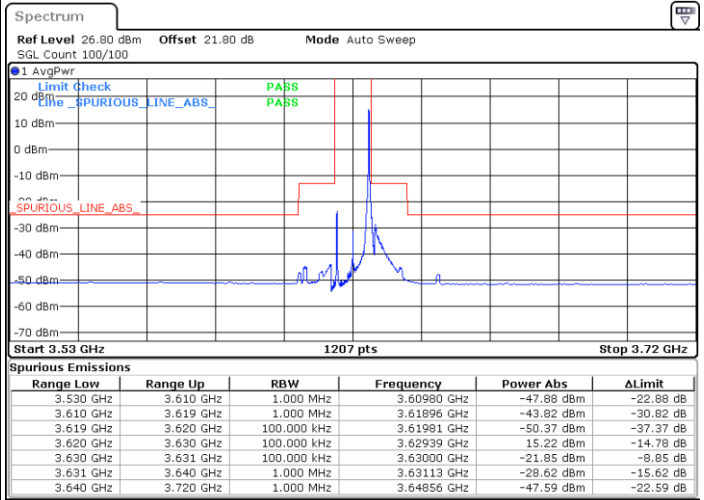

LTE Band 48 / 10MHz

QPSK

Lowest Channel / 1RB0

Lowest Channel / 1RBmax

Date: 4.SEP.2021 19:19:30

Date: 4.SEP.2021 19:27:40

Lowest Channel / Full RB

N/A

Date: 4.SEP.2021 19:36:07

LTE Band 48 / 10MHz

QPSK

MiddleChannel / 1RB0

Middle Channel / 1RBmax

Date: 4.SEP.2021 20:41:10

Date: 4.SEP.2021 20:51:37

Middle Channel / Full RB

N/A

Date: 4.SEP.2021 20:56:46

LTE Band 48 / 10MHz

QPSK

Highest Channel / 1RB0

Highest Channel / 1RBmax

Date: 5.SEP.2021 11:46:54

Date: 5.SEP.2021 11:55:35

Highest Channel / Full RB

N/A

Date: 5.SEP.2021 12:08:37

LTE Band 48 / 15MHz

QPSK

Lowest Channel / 1RB0

Lowest Channel / 1RBmax

Date: 5.SEP.2021 12:15:41