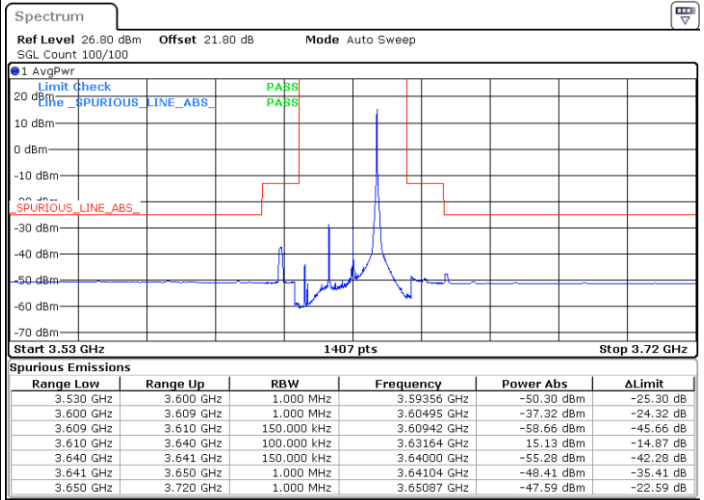

Highest Channel / Full RB

N/A

Date: 5.SEP.2021 12:08:37

LTE Band 48 / 15MHz

QPSK

Lowest Channel / 1RB0

Lowest Channel / 1RBmax

Date: 5.SEP.2021 12:15:41

Date: 5.SEP.2021 12:24:15

Lowest Channel / Full RB

N/A

Date: 5.SEP.2021 12:44:47

LTE Band 48 / 15MHz

QPSK

Middle Channel / 1RB0

Middle Channel / 1RBmax

Date: 5.SEP.2021 12:47:29

Date: 5.SEP.2021 13:37:28

Middle Channel / Full RB

N/A

Date: 5.SEP.2021 13:40:20

LTE Band 48 / 15MHz

QPSK

Highest Channel / 1RB0

Highest Channel / 1RBmax

Date: 5.SEP.2021 13:52:35

Date: 5.SEP.2021 14:26:21

Highest Channel / Full RB

N/A

Date: 5.SEP.2021 14:32:48

LTE Band 48 / 20MHz

QPSK