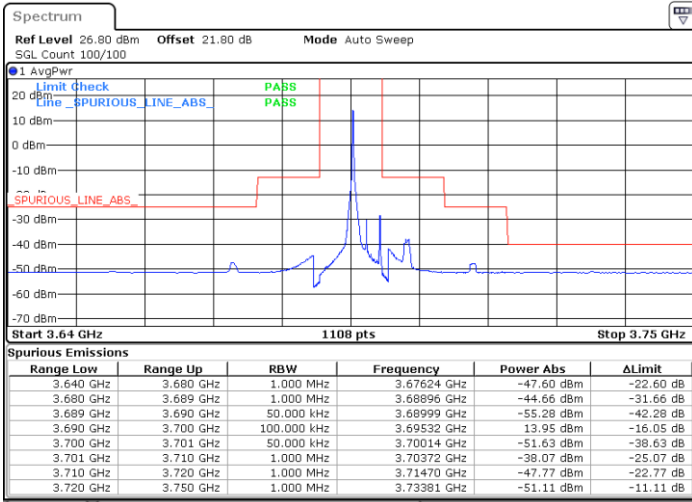

Lowest Channel / 1RBmax

Date: 4.SEP.2021 18:00:23

Date: 4.SEP.2021 18:02:27

Lowest Channel / Full RB

N/A

Date: 4.SEP.2021 18:12:35

LTE Band 48 / 5MHz

64QAM

Middle Channel / 1RB0

Middle Channel / 1RBmax

Date: 4.SEP.2021 18:28:29

Date: 4.SEP.2021 18:35:51

Middle Channel / Full RB

N/A

Date: 4.SEP.2021 18:42:25

LTE Band 48 / 5MHz

64QAM

Highest Channel / 1RB0

Highest Channel / 1RBmax

Date: 4.SEP.2021 18:58:34

Date: 4.SEP.2021 19:06:31

Highest Channel / Full RB

N/A

Date: 4.SEP.2021 19:16:34