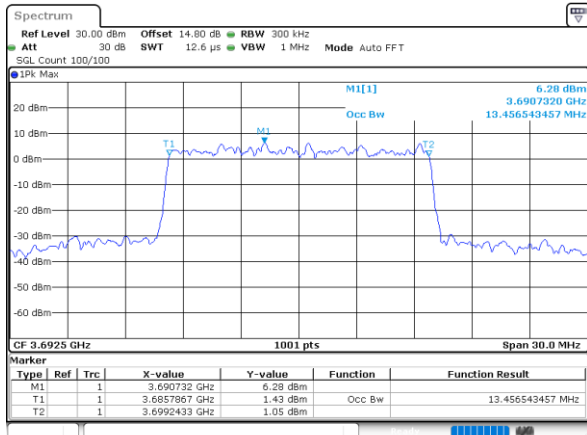

LTE Band 48

Lowest Channel / 15MHz / 64QAM

Date: 5_SEP.2021 17:50:08

Lowest Channel / 20MHz / 64QAM

Date: 5_SEP.2021 17:56:11

Middle Channel / 15MHz / 64QAM

Date: 5_SEP.2021 17:50:52

Middle Channel / 20MHz / 64QAM

Date: 5_SEP.2021 17:56:39

Highest Channel / 15MHz / 64QAM

Date: 5_SEP.2021 17:53:49

Highest Channel / 20MHz / 64QAM

Date: 5_SEP.2021 18:01:06

Conducted Band Edge

LTE Band 48 / 5MHz

QPSK