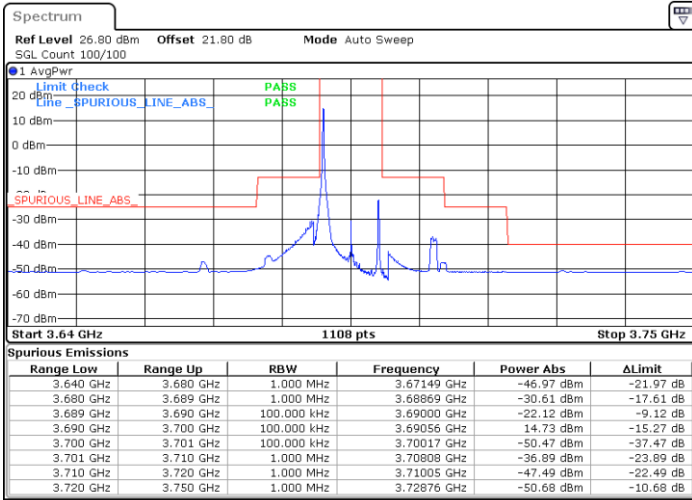

Date: 4.SEP.2021 19:23:02

Date: 4.SEP.2021 19:30:17

Lowest Channel / Full RB

N/A

Date: 4.SEP.2021 19:38:33

LTE Band 48 / 10MHz

16QAM

MiddleChannel / 1RB0

Middle Channel / 1RBmax

Date: 4.SEP.2021 20:47:26

Date: 4.SEP.2021 20:53:24

Middle Channel / Full RB

N/A

Date: 4.SEP.2021 20:58:30

LTE Band 48 / 10MHz

16QAM

Highest Channel / 1RB0

Highest Channel / 1RBmax

Date: 5.SEP.2021 11:48:49

Date: 5.SEP.2021 11:57:31

Highest Channel / Full RB

N/A

Date: 5.SEP.2021 12:10:50

LTE Band 48 / 15MHz