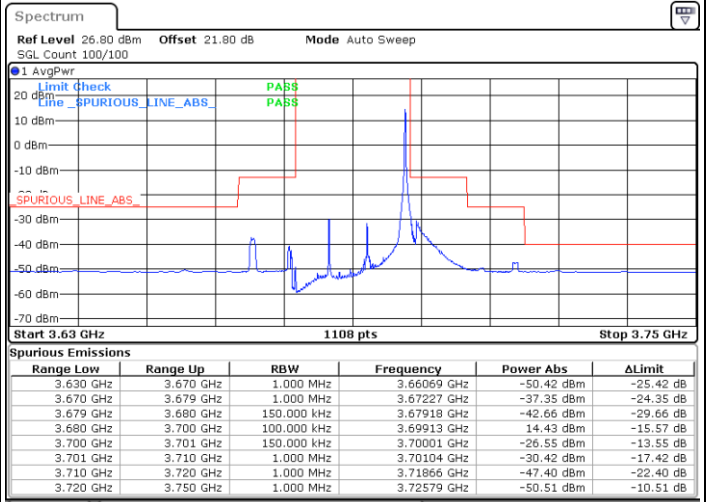

Date: 5.SEP.2021 12:24:15

Lowest Channel / Full RB

N/A

Date: 5.SEP.2021 12:44:47

LTE Band 48 / 15MHz

QPSK

Middle Channel / 1RB0

Middle Channel / 1RBmax

Date: 5.SEP.2021 12:47:29

Date: 5.SEP.2021 13:37:28

Middle Channel / Full RB

N/A

Date: 5.SEP.2021 13:40:20

LTE Band 48 / 15MHz

QPSK

Highest Channel / 1RB0

Highest Channel / 1RBmax

Date: 5.SEP.2021 13:52:35

Date: 5.SEP.2021 14:26:21

Highest Channel / Full RB

N/A

Date: 5.SEP.2021 14:32:48

LTE Band 48 / 20MHz

QPSK

Lowest Channel / 1RB0

Lowest Channel / 1RBmax

Date: 5.SEP.2021 14:45:05

Date: 5.SEP.2021 14:55:26

Lowest Channel / Full RB

N/A

Date: 5.SEP.2021 15:15:27

LTE Band 48 / 20MHz