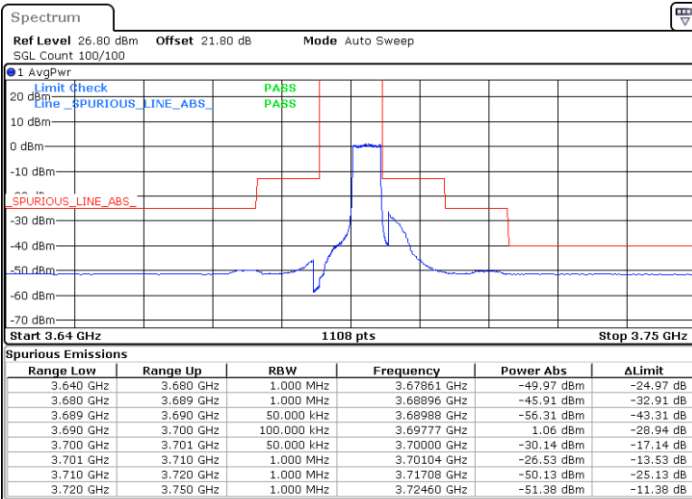

N/A

Date: 4.SEP.2021 18:10:36

LTE Band 48 / 5MHz

16QAM

Middle Channel / 1RB0

Middle Channel / 1RBmax

Date: 4.SEP.2021 18:26:11

Date: 4.SEP.2021 18:33:31

Middle Channel / Full RB

N/A

Date: 4.SEP.2021 18:41:25

LTE Band 48 / 5MHz

16QAM

Highest Channel / 1RB0

Highest Channel / 1RBmax

Date: 4.SEP.2021 18:56:22

Date: 4.SEP.2021 19:04:19

Highest Channel / Full RB

N/A

Date: 4.SEP.2021 19:14:11

LTE Band 48 / 10MHz

16QAM

Lowest Channel / 1RB0

Lowest Channel / 1RBmax