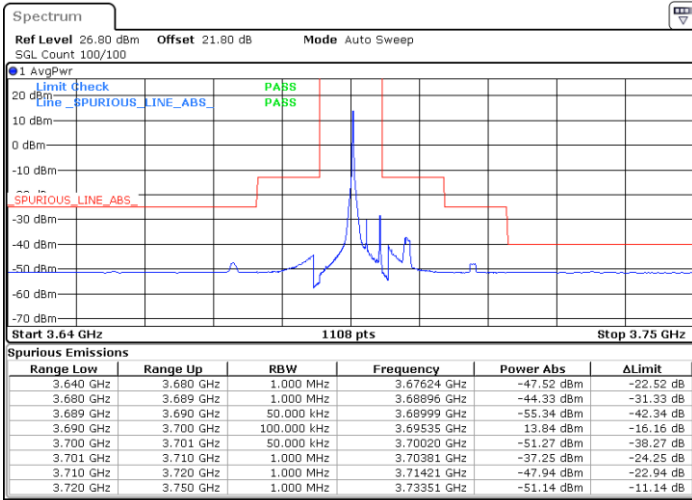

N/A

Date: 4.SEP.2021 18:10:36

LTE Band 48 / 5MHz

16QAM

Middle Channel / 1RB0

Middle Channel / 1RBmax

Date: 4.SEP.2021 18:26:11

Date: 4.SEP.2021 18:33:31

Middle Channel / Full RB

N/A

Date: 4.SEP.2021 18:41:25

LTE Band 48 / 5MHz

16QAM

Highest Channel / 1RB0

Highest Channel / 1RBmax

Date: 4.SEP.2021 18:56:22

Date: 4.SEP.2021 19:04:19

Highest Channel / Full RB

N/A

Date: 4.SEP.2021 19:14:11

LTE Band 48 / 10MHz

16QAM

Lowest Channel / 1RB0

Lowest Channel / 1RBmax