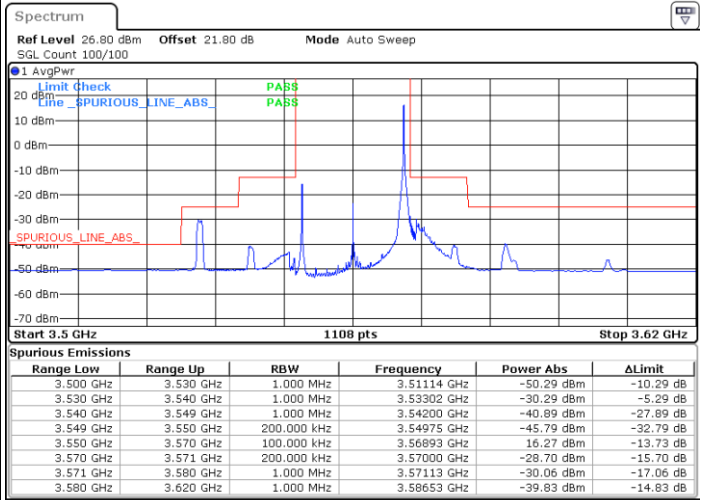

Date: 5.SEP.2021 13:43:41

LTE Band 48 / 15MHz

16QAM

Highest Channel / 1RB0

Highest Channel / 1RBmax

Date: 5.SEP.2021 13:55:48

Date: 5.SEP.2021 14:23:08

Highest Channel / Full RB

N/A

Date: 5.SEP.2021 14:34:56

LTE Band 48 / 20MHz

16QAM

Lowest Channel / 1RB0

Lowest Channel / 1RBmax

Date: 5.SEP.2021 14:48:56

Date: 5.SEP.2021 14:57:53

Lowest Channel / Full RB

N/A

Date: 5.SEP.2021 15:10:45

LTE Band 48 / 20MHz

16QAM

Middle Channel / 1RB0

Middle Channel / 1RBmax

Date: 5.SEP.2021 15:21:33

Date: 5.SEP.2021 15:31:38

Middle Channel / Full RB

N/A

Date: 5.SEP.2021 15:48:02

LTE Band 48 / 20MHz

16QAM

Highest Channel / 1RB0

Highest Channel / 1RBmax