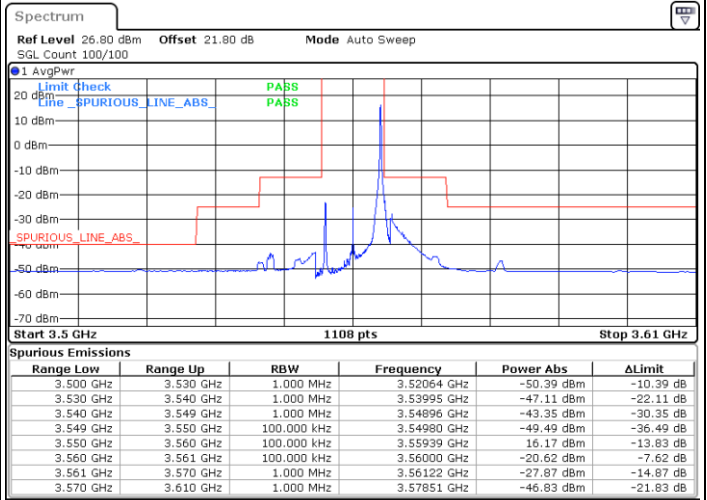

QPSK

Highest Channel / 1RB0

Highest Channel / 1RBmax

Date: 4.SEP.2021 18:54:08

Date: 4.SEP.2021 19:01:50

Highest Channel / Full RB

N/A

Date: 4.SEP.2021 19:12:00

LTE Band 48 / 10MHz

QPSK

Lowest Channel / 1RB0

Lowest Channel / 1RBmax

Date: 4.SEP.2021 19:19:30

Date: 4.SEP.2021 19:27:40

Lowest Channel / Full RB

N/A

Date: 4.SEP.2021 19:36:07

LTE Band 48 / 10MHz

QPSK

MiddleChannel / 1RB0

Middle Channel / 1RBmax

Date: 4.SEP.2021 20:41:10

Date: 4.SEP.2021 20:51:37

Middle Channel / Full RB

N/A

Date: 4.SEP.2021 20:56:46

LTE Band 48 / 10MHz

QPSK

Highest Channel / 1RB0

Highest Channel / 1RBmax

Date: 5.SEP.2021 11:46:54

Date: 5.SEP.2021 11:55:35