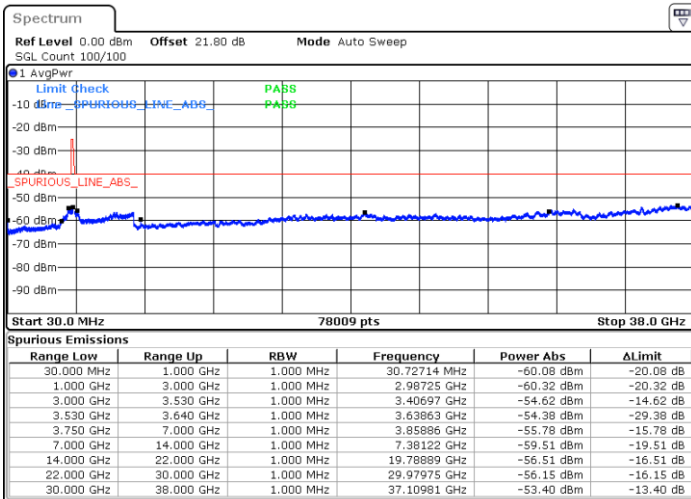

Date: 1.SEP.2021 17:35:28

Date: 1.SEP.2021 17:40:30

Middle Channel / Full RB

N/A

Date: 1.SEP.2021 17:53:32

LTE Band 48 / 20MHz

QPSK

Highest Channel / 1RB0

Highest Channel / 1RBmax

Date: 1.SEP.2021 18:02:09

Date: 1.SEP.2021 18:10:17

Highest Channel / Full RB

N/A

Date: 1.SEP.2021 18:15:52

LTE Band 48 / 5MHz

16QAM

Lowest Channel / 1RB0

Lowest Channel / 1RBmax

Date: 1.SEP.2021 12:22:45

Date: 1.SEP.2021 12:27:43

Lowest Channel / Full RB

N/A

Date: 1.SEP.2021 12:33:01

LTE Band 48 / 5MHz