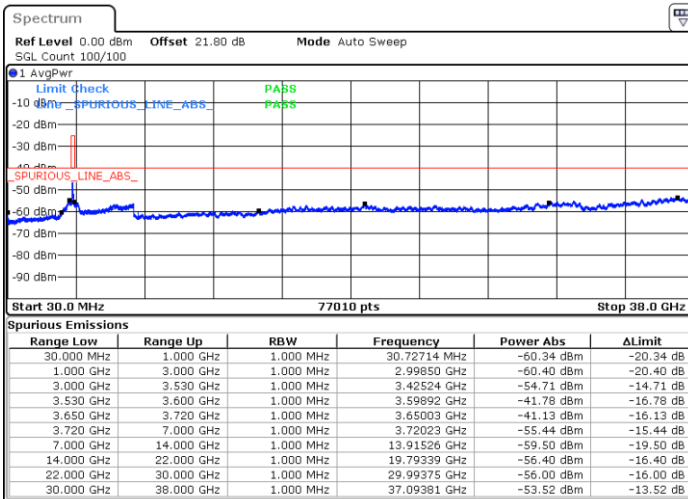

Highest Channel / Full RB

N/A

Date: 1.SEP.2021 17:01:37

LTE Band 48 / 20MHz

QPSK

Lowest Channel / 1RB0

Lowest Channel / 1RBmax

Date: 1.SEP.2021 17:08:06

Date: 1.SEP.2021 17:11:42

Lowest Channel / Full RB

N/A

Date: 1.SEP.2021 17:20:28

LTE Band 48 / 20MHz

QPSK

Middle Channel / 1RB0

Middle Channel / 1RBmax

Date: 1.SEP.2021 17:35:28

Date: 1.SEP.2021 17:40:30

Middle Channel / Full RB

N/A

Date: 1.SEP.2021 17:53:32

LTE Band 48 / 20MHz

QPSK

Highest Channel / 1RB0

Highest Channel / 1RBmax

Date: 1.SEP.2021 18:02:09

Date: 1.SEP.2021 18:10:17

Highest Channel / Full RB

N/A

Date: 1.SEP.2021 18:15:52

LTE Band 48 / 5MHz

16QAM