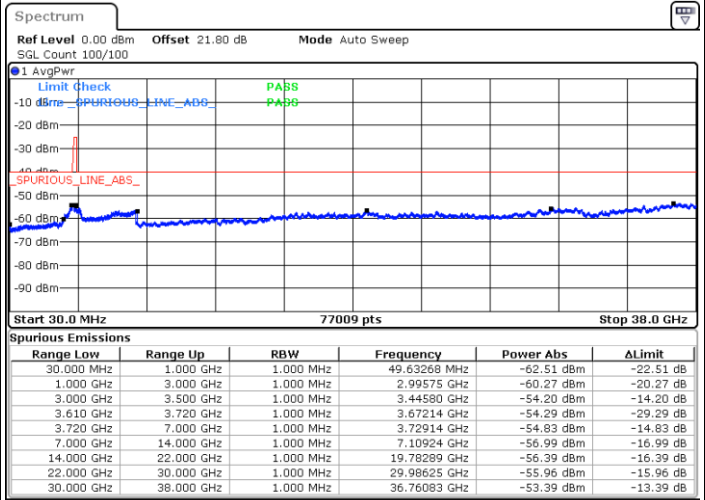

Date: 1.SEP.2021 17:35:28

Date: 1.SEP.2021 17:40:30

Middle Channel / Full RB

N/A

Date: 1.SEP.2021 17:53:32

LTE Band 48 / 20MHz

QPSK

Highest Channel / 1RB0

Highest Channel / 1RBmax

Date: 1.SEP.2021 18:02:09

Date: 1.SEP.2021 18:10:17

Highest Channel / Full RB

N/A

Date: 1.SEP.2021 18:15:52

LTE Band 48 / 5MHz

16QAM

Lowest Channel / 1RB0

Lowest Channel / 1RBmax

Date: 1.SEP.2021 12:22:45

Date: 1.SEP.2021 12:27:43

Lowest Channel / Full RB

N/A

Date: 1.SEP.2021 12:33:01

LTE Band 48 / 5MHz