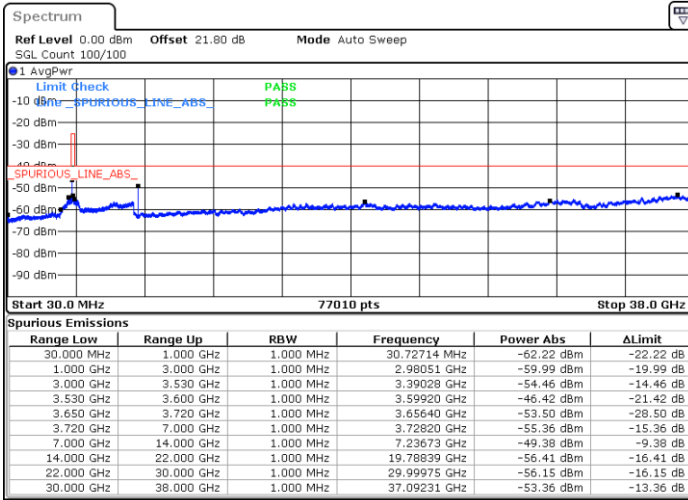

LTE Band 48 / 15MHz

64QAM

Lowest Channel / 1RB0

Lowest Channel / 1RBmax

Date: 1.SEP.2021 16:06:30

Date: 1.SEP.2021 16:14:34

Lowest Channel / Full RB

N/A

Date: 1.SEP.2021 16:18:46

LTE Band 48 / 15MHz

64QAM

Middle Channel / 1RB0

Middle Channel / 1RBmax

Date: 1.SEP.2021 16:41:17

Date: 1.SEP.2021 16:45:15

Middle Channel / Full RB

N/A

Date: 1.SEP.2021 16:49:04

LTE Band 48 / 15MHz

64QAM

Highest Channel / 1RB0

Highest Channel / 1RBmax

Date: 1.SEP.2021 16:54:44

Date: 1.SEP.2021 17:00:20