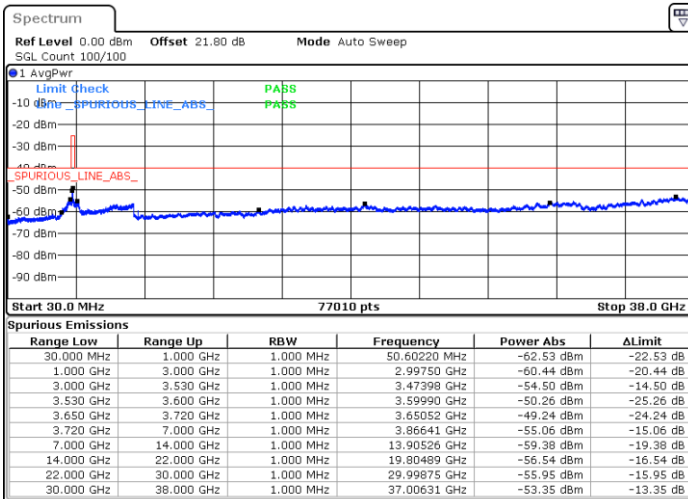

LTE Band 48 / 15MHz

QPSK

Lowest Channel / 1RB0

Lowest Channel / 1RBmax

Date: 1.SEP.2021 15:59:30

Date: 1.SEP.2021 16:07:57

Lowest Channel / Full RB

N/A

Date: 1.SEP.2021 16:16:11

LTE Band 48 / 15MHz

QPSK

Middle Channel / 1RB0

Middle Channel / 1RBmax

Date: 1.SEP.2021 16:37:15

Date: 3.SEP.2021 00:27:34

Middle Channel / Full RB

N/A

Date: 1.SEP.2021 16:46:47

LTE Band 48 / 15MHz

QPSK

Highest Channel / 1RB0

Highest Channel / 1RBmax

Date: 1.SEP.2021 16:50:41

Date: 1.SEP.2021 16:56:03

Highest Channel / Full RB

N/A

Date: 1.SEP.2021 17:01:37

LTE Band 48 / 20MHz

QPSK

Lowest Channel / 1RB0

Lowest Channel / 1RBmax

Date: 1.SEP.2021 17:08:06