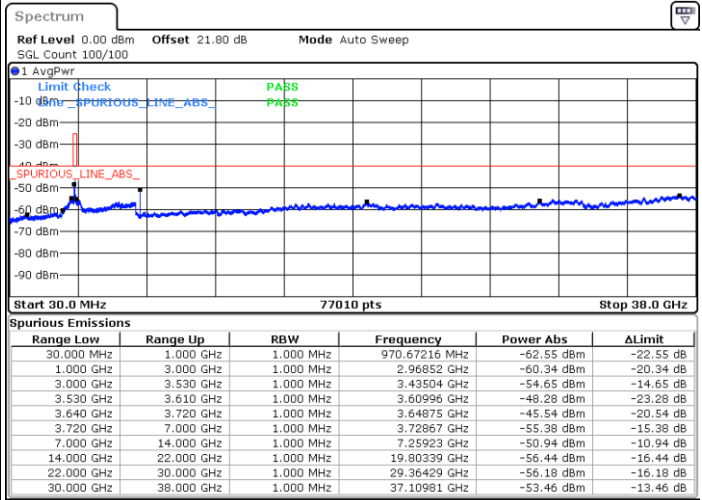

Date: 1.SEP.2021 12:52:07

Middle Channel / Full RB

N/A

Date: 1.SEP.2021 12:59:41

LTE Band 48 / 5MHz

64QAM

Highest Channel / 1RB0

Highest Channel / 1RBmax

Date: 1.SEP.2021 14:49:44

Date: 1.SEP.2021 14:53:57

Highest Channel / Full RB

N/A

Date: 1.SEP.2021 14:57:58

LTE Band 48 / 10MHz

64QAM

Lowest Channel / 1RB0

Lowest Channel / 1RBmax

Date: 1.SEP.2021 15:10:00

Date: 1.SEP.2021 15:14:55

Lowest Channel / Full RB

N/A

Date: 1.SEP.2021 15:21:45

LTE Band 48 / 10MHz

64QAM

MiddleChannel / 1RB0

Middle Channel / 1RBmax

Date: 1.SEP.2021 15:26:37

Date: 1.SEP.2021 15:32:46

Middle Channel / Full RB

N/A

Date: 1.SEP.2021 15:40:04

LTE Band 48 / 10MHz