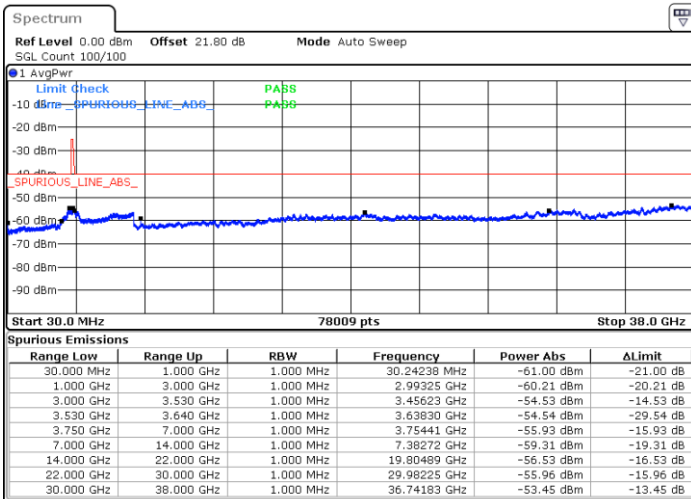

LTE Band 48 / 20MHz

16QAM

Middle Channel / 1RB0

Middle Channel / 1RBmax

Date: 1.SEP.2021 17:37:23

Date: 1.SEP.2021 17:50:19

Middle Channel / Full RB

N/A

Date: 1.SEP.2021 17:54:46

LTE Band 48 / 20MHz

16QAM

Highest Channel / 1RB0

Highest Channel / 1RBmax

Date: 1.SEP.2021 18:03:19

Date: 1.SEP.2021 18:11:44

Highest Channel / Full RB

N/A

Date: 1.SEP.2021 18:17:02

LTE Band 48 / 5MHz

64QAM

Lowest Channel / 1RB0

Lowest Channel / 1RBmax

Date: 1.SEP.2021 12:24:04

Date: 1.SEP.2021 12:29:06

Lowest Channel / Full RB

N/A

Date: 1.SEP.2021 12:34:14

LTE Band 48 / 5MHz

64QAM

Middle Channel / 1RB0

Middle Channel / 1RBmax

Date: 1.SEP.2021 12:47:17