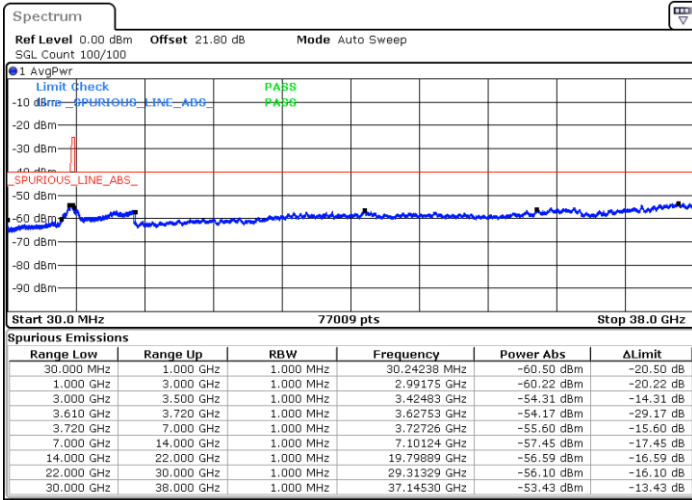

LTE Band 48 / 5MHz

16QAM

Highest Channel / 1RB0

Highest Channel / 1RBmax

Date: 1.SEP.2021 14:47:38

Date: 1.SEP.2021 14:52:27

Highest Channel / Full RB

N/A

Date: 1.SEP.2021 14:56:44

LTE Band 48 / 10MHz

16QAM

Lowest Channel / 1RB0

Lowest Channel / 1RBmax

Date: 1.SEP.2021 15:02:49

Date: 1.SEP.2021 15:13:04

Lowest Channel / Full RB

N/A

Date: 1.SEP.2021 15:19:44

LTE Band 48 / 10MHz

16QAM

MiddleChannel / 1RB0

Middle Channel / 1RBmax

Date: 1.SEP.2021 15:25:07

Date: 1.SEP.2021 15:31:34

Middle Channel / Full RB

N/A

Date: 1.SEP.2021 15:38:54

LTE Band 48 / 10MHz

16QAM

Highest Channel / 1RB0

Highest Channel / 1RBmax

Date: 1.SEP.2021 15:43:04