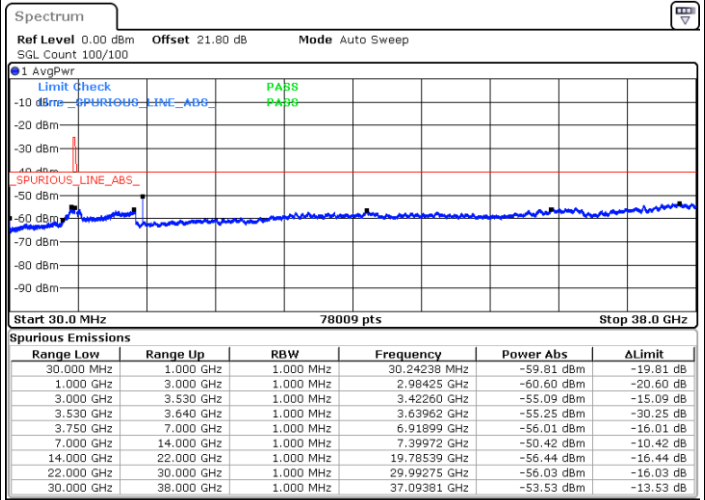

LTE Band 48 / 5MHz

16QAM

Highest Channel / 1RB0

Highest Channel / 1RBmax

Date: 1.SEP.2021 14:47:38

Date: 1.SEP.2021 14:52:27

Highest Channel / Full RB

N/A

Date: 1.SEP.2021 14:56:44

LTE Band 48 / 10MHz

16QAM

Lowest Channel / 1RB0

Lowest Channel / 1RBmax

Date: 1.SEP.2021 15:02:49

Date: 1.SEP.2021 15:13:04

Lowest Channel / Full RB