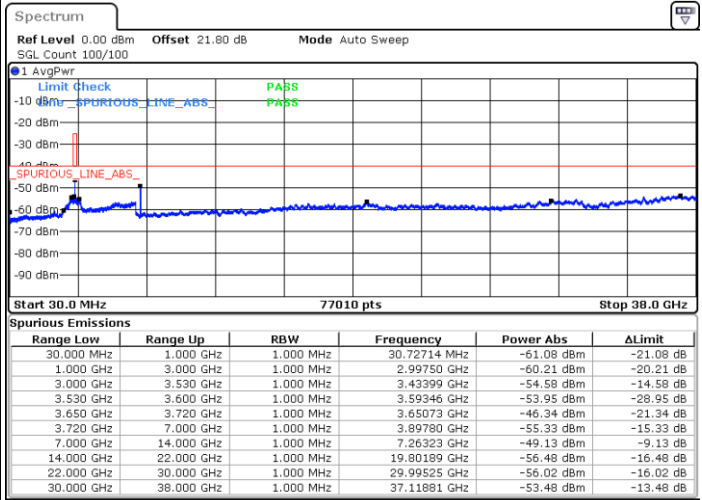

Date: 1.SEP.2021 15:47:56

Highest Channel / Full RB

N/A

Date: 1.SEP.2021 15:52:11

LTE Band 48 / 15MHz

16QAM

Lowest Channel / 1RB0

Lowest Channel / 1RBmax

Date: 1.SEP.2021 16:04:58

Date: 1.SEP.2021 16:09:21

Lowest Channel / Full RB

N/A

Date: 1.SEP.2021 16:17:22

LTE Band 48 / 15MHz

16QAM

Middle Channel / 1RB0

Middle Channel / 1RBmax

Date: 1.SEP.2021 16:39:31

Date: 1.SEP.2021 16:44:03

Middle Channel / Full RB

N/A

Date: 1.SEP.2021 16:47:56

LTE Band 48 / 15MHz

16QAM

Highest Channel / 1RB0

Highest Channel / 1RBmax

Date: 1.SEP.2021 16:51:53

Date: 1.SEP.2021 16:59:02

Highest Channel / Full RB

N/A

Date: 1.SEP.2021 17:03:48

LTE Band 48 / 20MHz