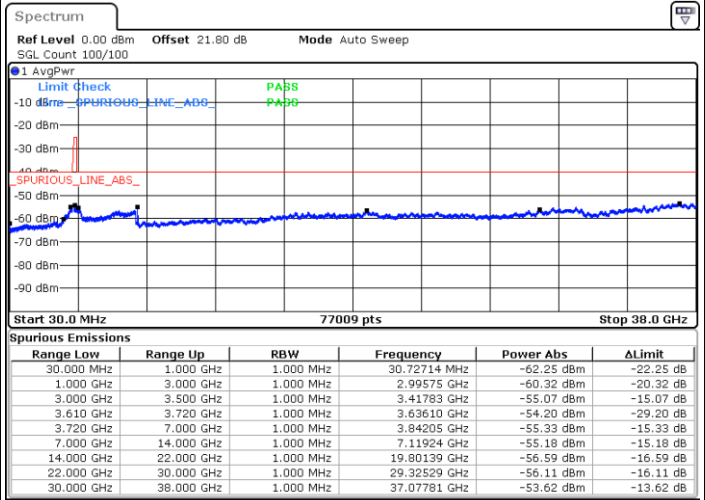

Date: 1.SEP.2021 12:52:07

Middle Channel / Full RB

N/A

Date: 1.SEP.2021 12:59:41

LTE Band 48 / 5MHz

64QAM

Highest Channel / 1RB0

Highest Channel / 1RBmax

Date: 1.SEP.2021 14:49:44

Date: 1.SEP.2021 14:53:57

Highest Channel / Full RB

N/A

Date: 1.SEP.2021 14:57:58

LTE Band 48 / 10MHz

64QAM

Lowest Channel / 1RB0

Lowest Channel / 1RBmax

Date: 1.SEP.2021 15:10:00

Date: 1.SEP.2021 15:14:55

Lowest Channel / Full RB

N/A

Date: 1.SEP.2021 15:21:45

LTE Band 48 / 10MHz

64QAM

MiddleChannel / 1RB0

Middle Channel / 1RBmax

Date: 1.SEP.2021 15:26:37

Date: 1.SEP.2021 15:32:46

Middle Channel / Full RB

N/A

Date: 1.SEP.2021 15:40:04

LTE Band 48 / 10MHz