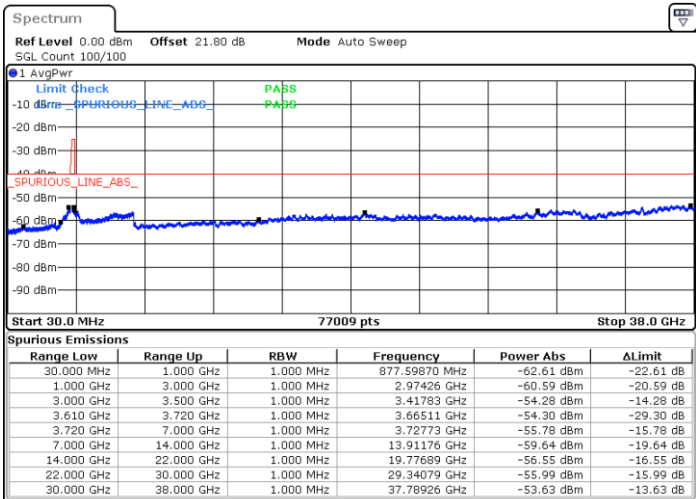

Date: 1.SEP.2021 17:54:46

LTE Band 48 / 20MHz

16QAM

Highest Channel / 1RB0

Highest Channel / 1RBmax

Date: 1.SEP.2021 18:03:19

Date: 1.SEP.2021 18:11:44

Highest Channel / Full RB

N/A

Date: 1.SEP.2021 18:17:02

LTE Band 48 / 5MHz

64QAM

Lowest Channel / 1RB0

Lowest Channel / 1RBmax

Date: 1.SEP.2021 12:24:04

Date: 1.SEP.2021 12:29:06

Lowest Channel / Full RB

N/A

Date: 1.SEP.2021 12:34:14

LTE Band 48 / 5MHz

64QAM

Middle Channel / 1RB0

Middle Channel / 1RBmax

Date: 1.SEP.2021 12:47:17

Date: 1.SEP.2021 12:52:07

Middle Channel / Full RB

N/A

Date: 1.SEP.2021 12:59:41

LTE Band 48 / 5MHz

64QAM

Highest Channel / 1RB0

Highest Channel / 1RBmax