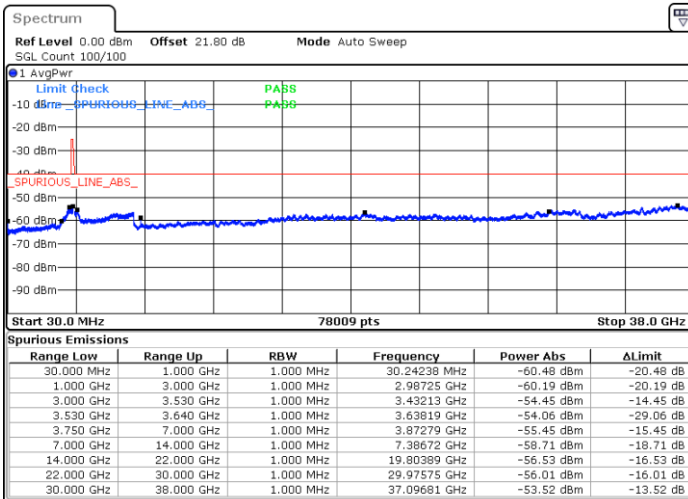

Date: 1.SEP.2021 16:18:46

LTE Band 48 / 15MHz

64QAM

Middle Channel / 1RB0

Middle Channel / 1RBmax

Date: 1.SEP.2021 16:41:17

Date: 1.SEP.2021 16:45:15

Middle Channel / Full RB

N/A

Date: 1.SEP.2021 16:49:04

LTE Band 48 / 15MHz

64QAM

Highest Channel / 1RB0

Highest Channel / 1RBmax

Date: 1.SEP.2021 16:54:44

Date: 1.SEP.2021 17:00:20

Highest Channel / Full RB

N/A

Date: 1.SEP.2021 17:04:56