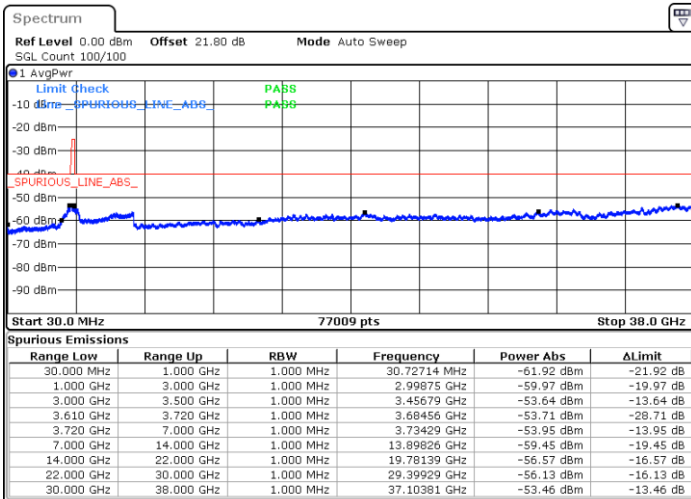

N/A

Date: 1.SEP.2021 16:46:47

LTE Band 48 / 15MHz

QPSK

Highest Channel / 1RB0

Highest Channel / 1RBmax

Date: 1.SEP.2021 16:50:41

Date: 1.SEP.2021 16:56:03

Highest Channel / Full RB

N/A

Date: 1.SEP.2021 17:01:37

LTE Band 48 / 20MHz

QPSK

Lowest Channel / 1RB0

Lowest Channel / 1RBmax

Date: 1.SEP.2021 17:08:06

Date: 1.SEP.2021 17:11:42

Lowest Channel / Full RB

N/A

Date: 1.SEP.2021 17:20:28

LTE Band 48 / 20MHz

QPSK

Middle Channel / 1RB0

Middle Channel / 1RBmax

Date: 1.SEP.2021 17:35:28

Date: 1.SEP.2021 17:40:30

Middle Channel / Full RB

N/A

Date: 1.SEP.2021 17:53:32

LTE Band 48 / 20MHz

QPSK

Highest Channel / 1RB0