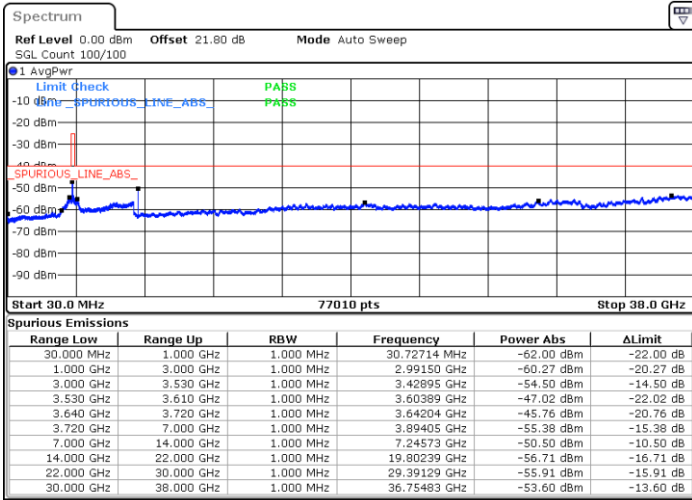

LTE Band 48 / 5MHz

16QAM

Middle Channel / 1RB0

Middle Channel / 1RBmax

Date: 1.SEP.2021 12:37:07

Date: 1.SEP.2021 12:50:57