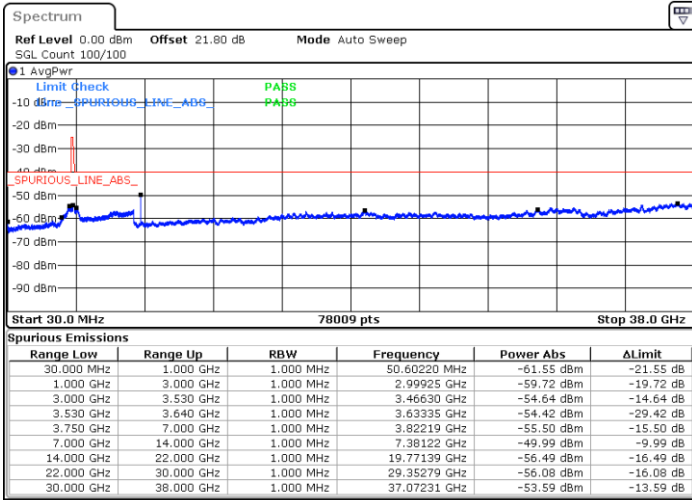

Date: 1.SEP.2021 14:49:44

Date: 1.SEP.2021 14:53:57

Highest Channel / Full RB

N/A

Date: 1.SEP.2021 14:57:58

LTE Band 48 / 10MHz

64QAM

Lowest Channel / 1RB0

Lowest Channel / 1RBmax

Date: 1.SEP.2021 15:10:00

Date: 1.SEP.2021 15:14:55

Lowest Channel / Full RB

N/A

Date: 1.SEP.2021 15:21:45

LTE Band 48 / 10MHz

64QAM

MiddleChannel / 1RB0

Middle Channel / 1RBmax

Date: 1.SEP.2021 15:26:37

Date: 1.SEP.2021 15:32:46

Middle Channel / Full RB

N/A

Date: 1.SEP.2021 15:40:04

LTE Band 48 / 10MHz

64QAM

Highest Channel / 1RB0

Highest Channel / 1RBmax

Date: 1.SEP.2021 15:44:30

Date: 1.SEP.2021 15:49:18

Highest Channel / Full RB

N/A

Date: 1.SEP.2021 15:53:23