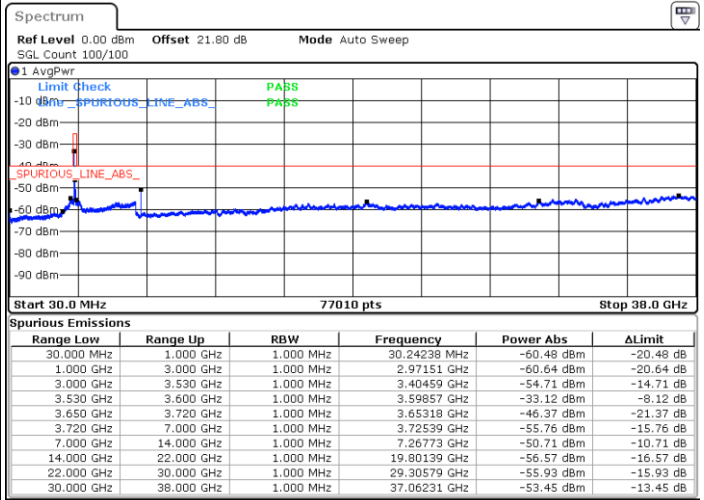

Highest Channel / 1RB0

Highest Channel / 1RBmax

Date: 1.SEP.2021 16:51:53

Date: 1.SEP.2021 16:59:02

Highest Channel / Full RB

N/A

Date: 1.SEP.2021 17:03:48

LTE Band 48 / 20MHz

16QAM

Lowest Channel / 1RB0

Lowest Channel / 1RBmax

Date: 1.SEP.2021 17:09:19

Date: 1.SEP.2021 17:12:52

Lowest Channel / Full RB

N/A

Date: 1.SEP.2021 17:22:01

LTE Band 48 / 20MHz

16QAM

Middle Channel / 1RB0

Middle Channel / 1RBmax

Date: 1.SEP.2021 17:37:23

Date: 1.SEP.2021 17:50:19

Middle Channel / Full RB

N/A

Date: 1.SEP.2021 17:54:46

LTE Band 48 / 20MHz

16QAM

Highest Channel / 1RB0

Highest Channel / 1RBmax

Date: 1.SEP.2021 18:03:19

Date: 1.SEP.2021 18:11:44

Highest Channel / Full RB