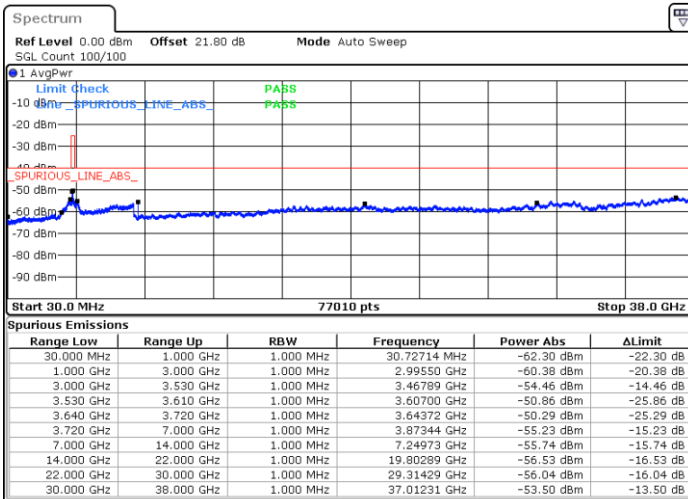

N/A

Date: 1.SEP.2021 18:17:02

LTE Band 48 / 5MHz

64QAM

Lowest Channel / 1RB0

Lowest Channel / 1RBmax

Date: 1.SEP.2021 12:24:04

Date: 1.SEP.2021 12:29:06

Lowest Channel / Full RB

N/A

Date: 1.SEP.2021 12:34:14

LTE Band 48 / 5MHz

64QAM

Middle Channel / 1RB0

Middle Channel / 1RBmax

Date: 1.SEP.2021 12:47:17

Date: 1.SEP.2021 12:52:07

Middle Channel / Full RB

N/A

Date: 1.SEP.2021 12:59:41

LTE Band 48 / 5MHz

64QAM

Highest Channel / 1RB0

Highest Channel / 1RBmax

Date: 1.SEP.2021 14:49:44

Date: 1.SEP.2021 14:53:57

Highest Channel / Full RB

N/A

Date: 1.SEP.2021 14:57:58

LTE Band 48 / 10MHz

64QAM

Lowest Channel / 1RB0