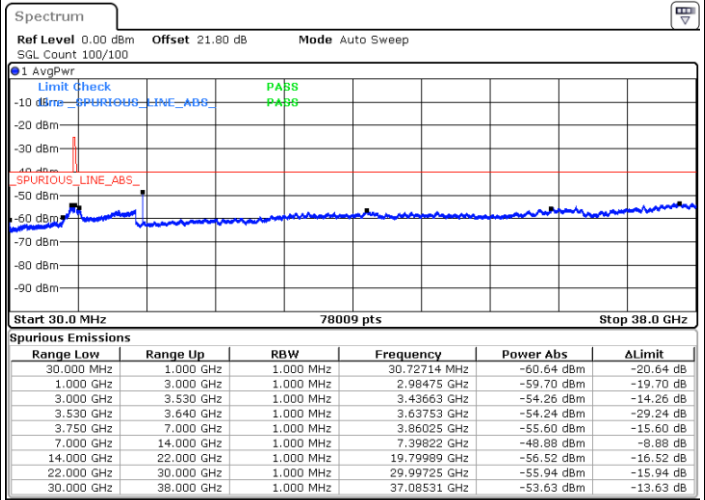

LTE Band 48 / 20MHz

16QAM

Middle Channel / 1RB0

Middle Channel / 1RBmax

Date: 1.SEP.2021 17:37:23

Date: 1.SEP.2021 17:50:19

Middle Channel / Full RB

N/A

Date: 1.SEP.2021 17:54:46

LTE Band 48 / 20MHz

16QAM

Highest Channel / 1RB0

Highest Channel / 1RBmax

Date: 1.SEP.2021 18:03:19

Date: 1.SEP.2021 18:11:44

Highest Channel / Full RB

N/A

Date: 1.SEP.2021 18:17:02

LTE Band 48 / 5MHz

64QAM

Lowest Channel / 1RB0

Lowest Channel / 1RBmax

Date: 1.SEP.2021 12:24:04

Date: 1.SEP.2021 12:29:06

Lowest Channel / Full RB

N/A

Date: 1.SEP.2021 12:34:14

LTE Band 48 / 5MHz

64QAM

Middle Channel / 1RB0

Middle Channel / 1RBmax

Date: 1.SEP.2021 12:47:17