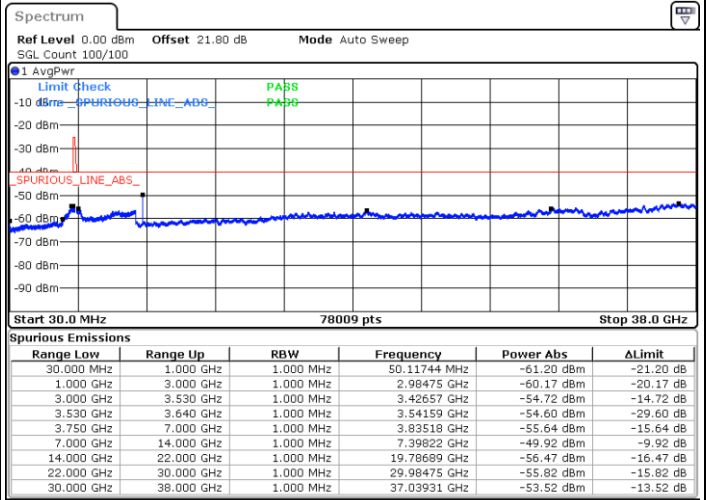

Date: 1.SEP.2021 16:16:11

LTE Band 48 / 15MHz

QPSK

Middle Channel / 1RB0

Middle Channel / 1RBmax

Date: 1.SEP.2021 16:37:15

Date: 3.SEP.2021 00:27:34

Middle Channel / Full RB

N/A

Date: 1.SEP.2021 16:46:47

LTE Band 48 / 15MHz

QPSK

Highest Channel / 1RB0

Highest Channel / 1RBmax

Date: 1.SEP.2021 16:50:41

Date: 1.SEP.2021 16:56:03

Highest Channel / Full RB

N/A

Date: 1.SEP.2021 17:01:37

LTE Band 48 / 20MHz

QPSK

Lowest Channel / 1RB0

Lowest Channel / 1RBmax

Date: 1.SEP.2021 17:08:06

Date: 1.SEP.2021 17:11:42

Lowest Channel / Full RB

N/A

Date: 1.SEP.2021 17:20:28

LTE Band 48 / 20MHz

QPSK

Middle Channel / 1RB0

Middle Channel / 1RBmax