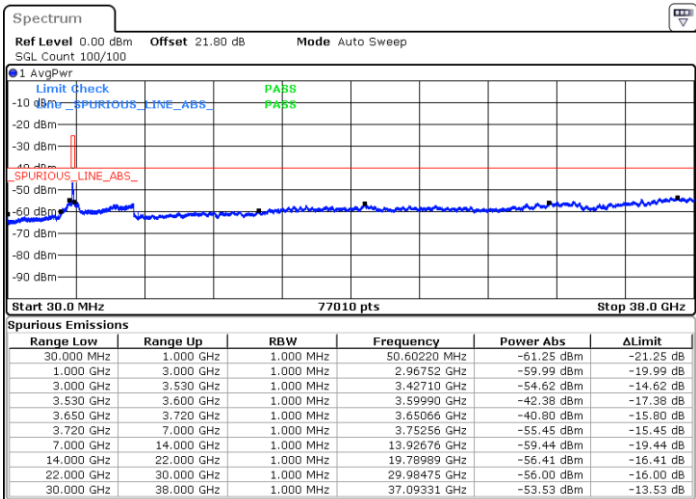

Highest Channel / 1RB0

Highest Channel / 1RBmax

Date: 1.SEP.2021 16:51:53

Date: 1.SEP.2021 16:59:02

Highest Channel / Full RB

N/A

Date: 1.SEP.2021 17:03:48

LTE Band 48 / 20MHz

16QAM

Lowest Channel / 1RB0

Lowest Channel / 1RBmax

Date: 1.SEP.2021 17:09:19

Date: 1.SEP.2021 17:12:52

Lowest Channel / Full RB

N/A

Date: 1.SEP.2021 17:22:01

LTE Band 48 / 20MHz

16QAM

Middle Channel / 1RB0

Middle Channel / 1RBmax

Date: 1.SEP.2021 17:37:23

Date: 1.SEP.2021 17:50:19

Middle Channel / Full RB

N/A

Date: 1.SEP.2021 17:54:46

LTE Band 48 / 20MHz

16QAM

Highest Channel / 1RB0

Highest Channel / 1RBmax

Date: 1.SEP.2021 18:03:19

Date: 1.SEP.2021 18:11:44

Highest Channel / Full RB