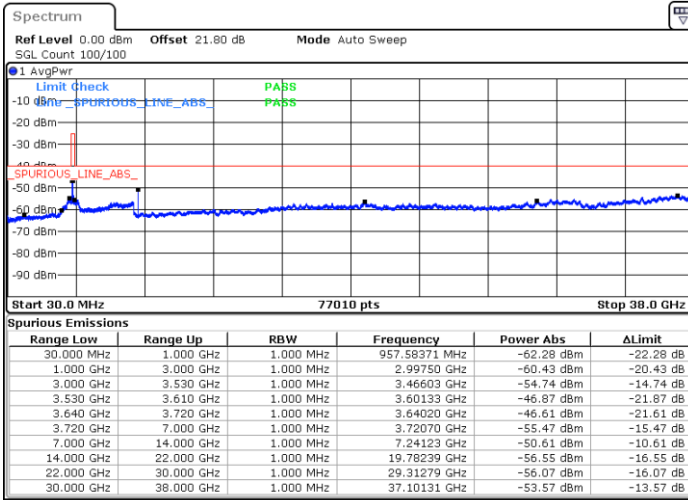

Date: 1.SEP.2021 14:56:44

LTE Band 48 / 10MHz

16QAM

Lowest Channel / 1RB0

Lowest Channel / 1RBmax

Date: 1.SEP.2021 15:02:49

Date: 1.SEP.2021 15:13:04

Lowest Channel / Full RB

N/A

Date: 1.SEP.2021 15:19:44

LTE Band 48 / 10MHz

16QAM

MiddleChannel / 1RB0

Middle Channel / 1RBmax

Date: 1.SEP.2021 15:25:07

Date: 1.SEP.2021 15:31:34

Middle Channel / Full RB

N/A

Date: 1.SEP.2021 15:38:54

LTE Band 48 / 10MHz

16QAM

Highest Channel / 1RB0

Highest Channel / 1RBmax

Date: 1.SEP.2021 15:43:04

Date: 1.SEP.2021 15:47:56

Highest Channel / Full RB

N/A

Date: 1.SEP.2021 15:52:11

LTE Band 48 / 15MHz

16QAM

Lowest Channel / 1RB0

Lowest Channel / 1RBmax