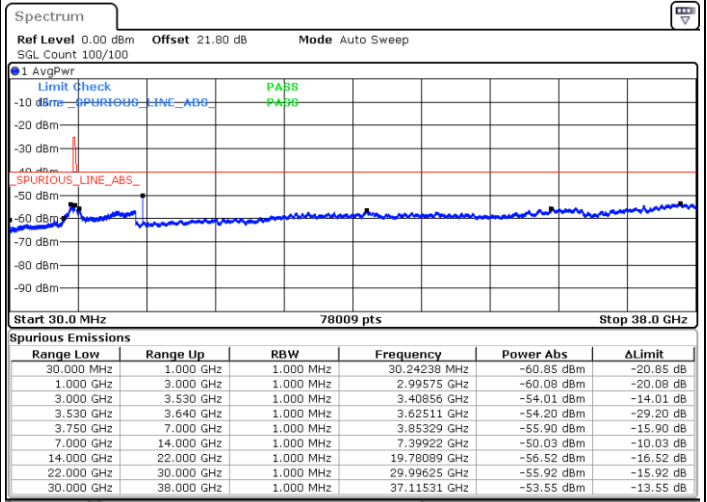

N/A

Date: 1.SEP.2021 15:19:44

LTE Band 48 / 10MHz

16QAM

MiddleChannel / 1RB0

Middle Channel / 1RBmax

Date: 1.SEP.2021 15:25:07

Date: 1.SEP.2021 15:31:34

Middle Channel / Full RB

N/A

Date: 1.SEP.2021 15:38:54

LTE Band 48 / 10MHz

16QAM

Highest Channel / 1RB0

Highest Channel / 1RBmax

Date: 1.SEP.2021 15:43:04

Date: 1.SEP.2021 15:47:56

Highest Channel / Full RB

N/A

Date: 1.SEP.2021 15:52:11

LTE Band 48 / 15MHz

16QAM

Lowest Channel / 1RB0

Lowest Channel / 1RBmax