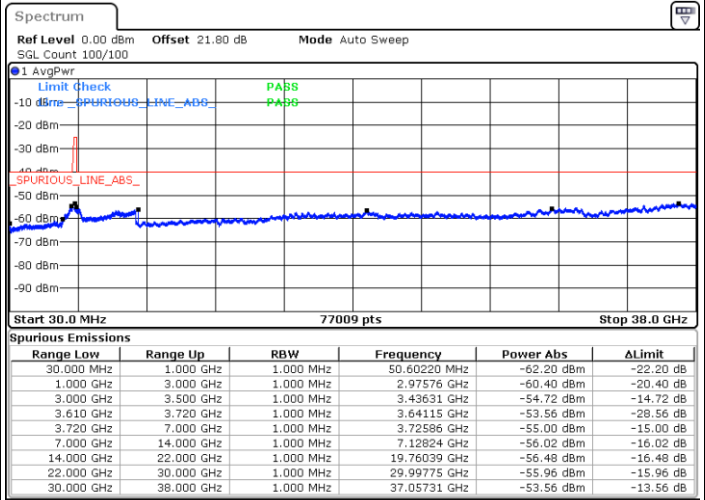

Middle Channel / Full RB

N/A

Date: 1.SEP.2021 15:38:54

LTE Band 48 / 10MHz

16QAM

Highest Channel / 1RB0

Highest Channel / 1RBmax

Date: 1.SEP.2021 15:43:04

Date: 1.SEP.2021 15:47:56

Highest Channel / Full RB

N/A

Date: 1.SEP.2021 15:52:11

LTE Band 48 / 15MHz

16QAM

Lowest Channel / 1RB0

Lowest Channel / 1RBmax

Date: 1.SEP.2021 16:04:58

Date: 1.SEP.2021 16:09:21

Lowest Channel / Full RB

N/A

Date: 1.SEP.2021 16:17:22

LTE Band 48 / 15MHz

16QAM

Middle Channel / 1RB0

Highest Channel / 1RB0

Highest Channel / 1RBmax

Date: 1.SEP.2021 16:51:53

Date: 1.SEP.2021 16:59:02

Highest Channel / Full RB

N/A

Date: 1.SEP.2021 17:03:48

LTE Band 48 / 20MHz