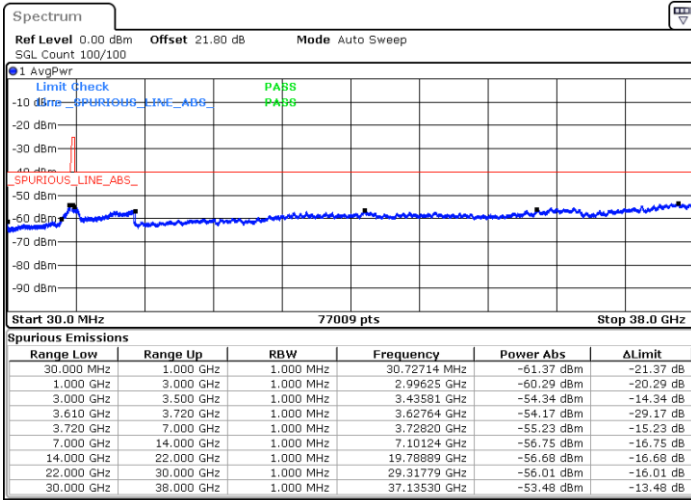

Date: 1.SEP.2021 12:52:07

Middle Channel / Full RB

N/A

Date: 1.SEP.2021 12:59:41

LTE Band 48 / 5MHz

64QAM

Highest Channel / 1RB0

Highest Channel / 1RBmax

Date: 1.SEP.2021 14:49:44

Date: 1.SEP.2021 14:53:57

Highest Channel / Full RB

N/A

Date: 1.SEP.2021 14:57:58

LTE Band 48 / 10MHz

64QAM

Lowest Channel / 1RB0

Lowest Channel / 1RBmax

Date: 1.SEP.2021 15:10:00

Date: 1.SEP.2021 15:14:55

Lowest Channel / Full RB

N/A

Date: 1.SEP.2021 15:21:45

LTE Band 48 / 10MHz

64QAM

MiddleChannel / 1RB0

Middle Channel / 1RBmax

Date: 1.SEP.2021 15:26:37

Date: 1.SEP.2021 15:32:46

Middle Channel / Full RB

N/A

Date: 1.SEP.2021 15:40:04

LTE Band 48 / 10MHz