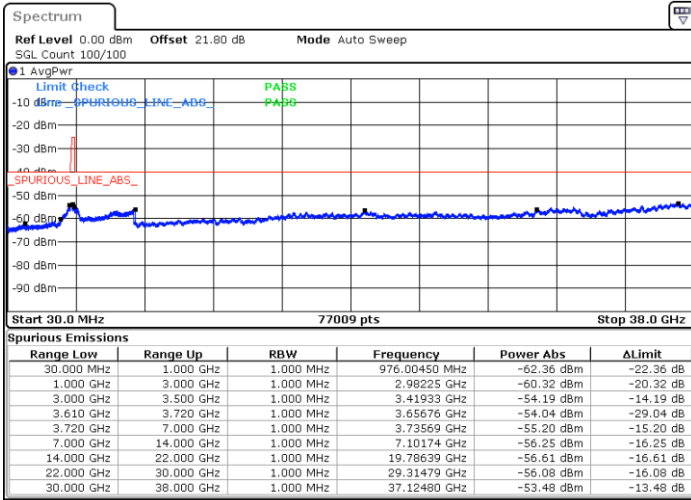

Middle Channel / Full RB

N/A

Date: 1.SEP.2021 15:38:54

LTE Band 48 / 10MHz

16QAM

Highest Channel / 1RB0

Highest Channel / 1RBmax

Date: 1.SEP.2021 15:43:04

Date: 1.SEP.2021 15:47:56

Highest Channel / Full RB

N/A

Date: 1.SEP.2021 15:52:11

LTE Band 48 / 15MHz

16QAM

Lowest Channel / 1RB0

Lowest Channel / 1RBmax

Date: 1.SEP.2021 16:04:58

Date: 1.SEP.2021 16:09:21

Lowest Channel / Full RB

N/A

Date: 1.SEP.2021 16:17:22

LTE Band 48 / 15MHz

16QAM

Middle Channel / 1RB0