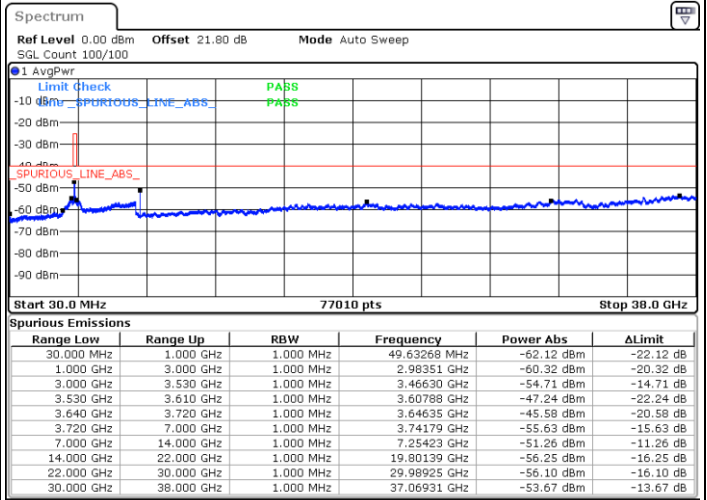

LTE Band 48 / 5MHz

16QAM

Middle Channel / 1RB0

Middle Channel / 1RBmax

Date: 1.SEP.2021 12:37:07

Date: 1.SEP.2021 12:50:57