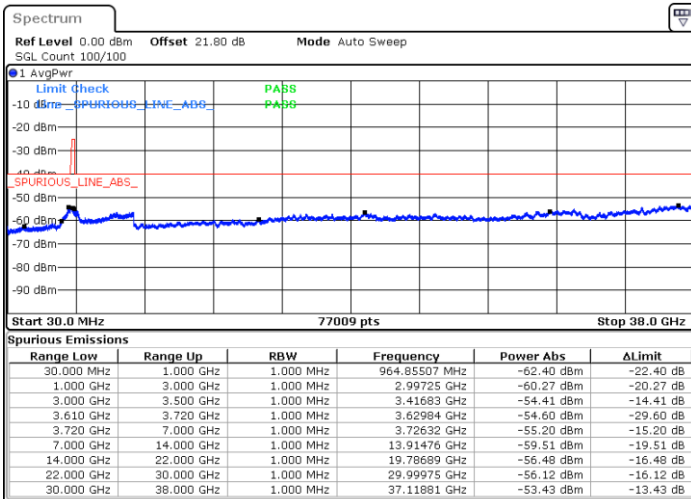

LTE Band 48 / 15MHz

QPSK

Lowest Channel / 1RB0

Lowest Channel / 1RBmax

Date: 1.SEP.2021 15:59:30

Date: 1.SEP.2021 16:07:57

Lowest Channel / Full RB

N/A

Date: 1.SEP.2021 16:16:11

LTE Band 48 / 15MHz

QPSK

Middle Channel / 1RB0

Middle Channel / 1RBmax

Date: 1.SEP.2021 16:37:15

Date: 3.SEP.2021 00:27:34

Middle Channel / Full RB

N/A

Date: 1.SEP.2021 16:46:47

LTE Band 48 / 15MHz

QPSK

Highest Channel / 1RB0

Highest Channel / 1RBmax

Date: 1.SEP.2021 16:50:41

Date: 1.SEP.2021 16:56:03