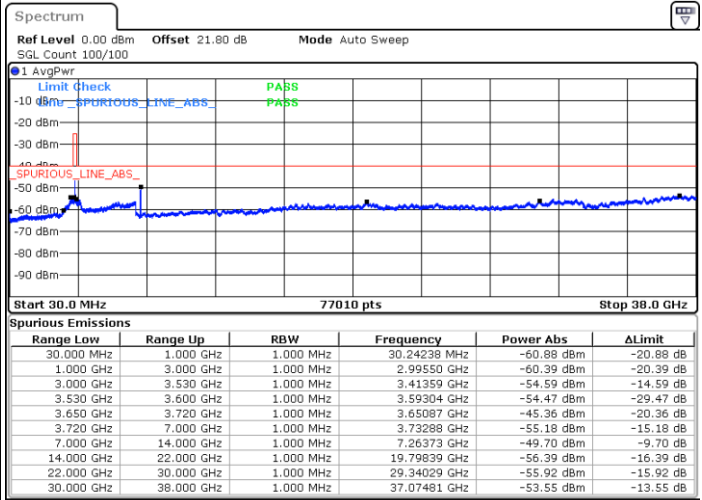

LTE Band 48 / 15MHz

64QAM

Lowest Channel / 1RB0

Lowest Channel / 1RBmax

Date: 1.SEP.2021 16:06:30

Date: 1.SEP.2021 16:14:34

Lowest Channel / Full RB

N/A

Date: 1.SEP.2021 16:18:46

LTE Band 48 / 15MHz

64QAM

Middle Channel / 1RB0

Middle Channel / 1RBmax

Date: 1.SEP.2021 16:41:17

Date: 1.SEP.2021 16:45:15

Middle Channel / Full RB

N/A

Date: 1.SEP.2021 16:49:04

LTE Band 48 / 15MHz

64QAM

Highest Channel / 1RB0

Highest Channel / 1RBmax

Date: 1.SEP.2021 16:54:44

Date: 1.SEP.2021 17:00:20