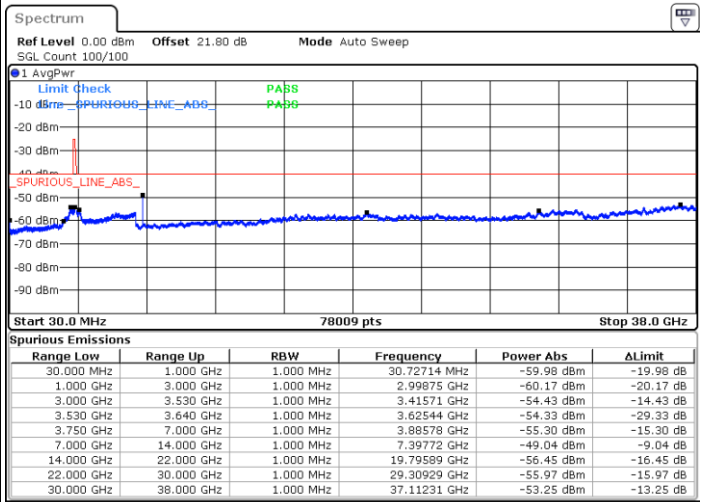

Date: 1.SEP.2021 17:11:42

Lowest Channel / Full RB

N/A

Date: 1.SEP.2021 17:20:28

LTE Band 48 / 20MHz

QPSK

Middle Channel / 1RB0

Middle Channel / 1RBmax

Date: 1.SEP.2021 17:35:28

Date: 1.SEP.2021 17:40:30

Middle Channel / Full RB

N/A

Date: 1.SEP.2021 17:53:32

LTE Band 48 / 20MHz

QPSK

Highest Channel / 1RB0

Highest Channel / 1RBmax

Date: 1.SEP.2021 18:02:09

Date: 1.SEP.2021 18:10:17

Highest Channel / Full RB

N/A

Date: 1.SEP.2021 18:15:52

LTE Band 48 / 5MHz

16QAM

Lowest Channel / 1RB0

Lowest Channel / 1RBmax

Date: 1.SEP.2021 12:22:45

Date: 1.SEP.2021 12:27:43

Lowest Channel / Full RB

N/A

Date: 1.SEP.2021 12:33:01

LTE Band 48 / 5MHz