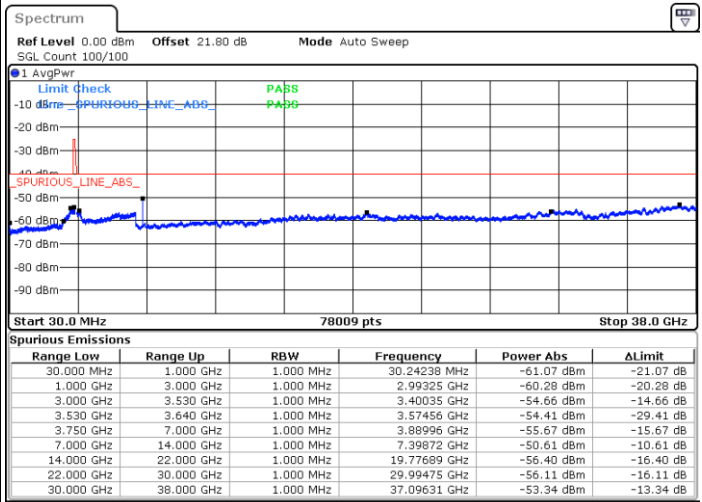

Date: 1.SEP.2021 15:47:56

Highest Channel / Full RB

N/A

Date: 1.SEP.2021 15:52:11

LTE Band 48 / 15MHz

16QAM

Lowest Channel / 1RB0

Lowest Channel / 1RBmax

Date: 1.SEP.2021 16:04:58

Date: 1.SEP.2021 16:09:21

Lowest Channel / Full RB

N/A

Date: 1.SEP.2021 16:17:22

LTE Band 48 / 15MHz

16QAM

Middle Channel / 1RB0

Middle Channel / 1RBmax

Date: 1.SEP.2021 16:39:31

Date: 1.SEP.2021 16:44:03

Middle Channel / Full RB

N/A

Date: 1.SEP.2021 16:47:56

LTE Band 48 / 15MHz

16QAM

Highest Channel / 1RB0

Highest Channel / 1RBmax

Date: 1.SEP.2021 16:51:53

Date: 1.SEP.2021 16:59:02

Highest Channel / Full RB

N/A

Date: 1.SEP.2021 17:03:48

LTE Band 48 / 20MHz