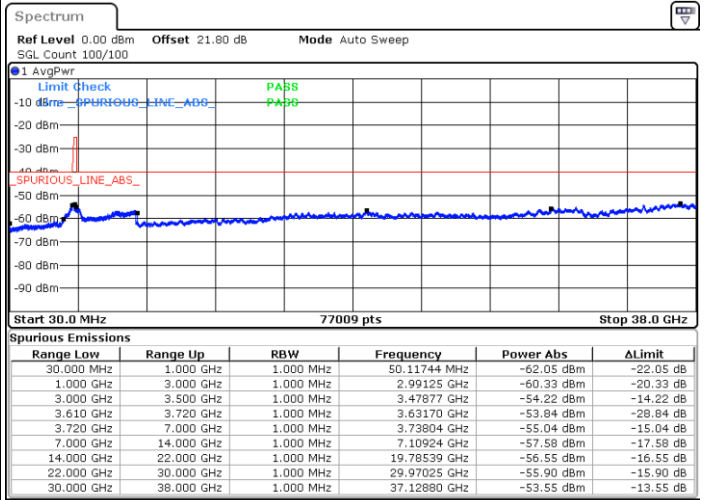

Date: 1.SEP.2021 17:54:46

LTE Band 48 / 20MHz

16QAM

Highest Channel / 1RB0

Highest Channel / 1RBmax

Date: 1.SEP.2021 18:03:19

Date: 1.SEP.2021 18:11:44

Highest Channel / Full RB

N/A

Date: 1.SEP.2021 18:17:02

LTE Band 48 / 5MHz

64QAM

Lowest Channel / 1RB0

Lowest Channel / 1RBmax

Date: 1.SEP.2021 12:24:04

Date: 1.SEP.2021 12:29:06

Lowest Channel / Full RB

N/A

Date: 1.SEP.2021 12:34:14

LTE Band 48 / 5MHz

64QAM

Middle Channel / 1RB0

Middle Channel / 1RBmax

Date: 1.SEP.2021 12:47:17

Date: 1.SEP.2021 12:52:07

Middle Channel / Full RB

N/A

Date: 1.SEP.2021 12:59:41

LTE Band 48 / 5MHz

64QAM

Highest Channel / 1RB0

Highest Channel / 1RBmax