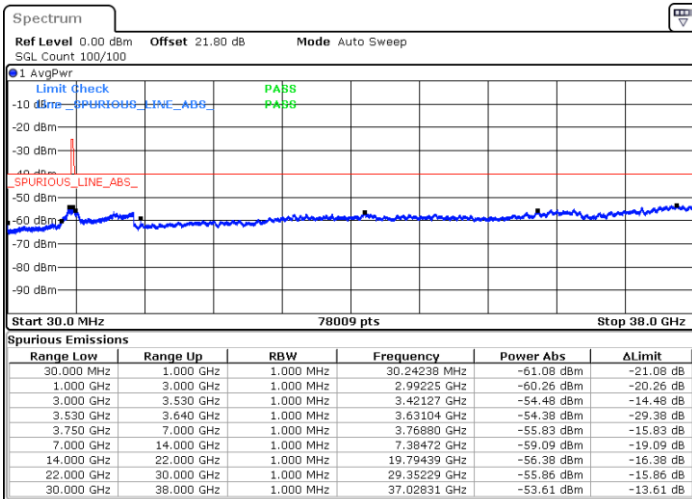

Date: 1.SEP.2021 16:16:11

LTE Band 48 / 15MHz

QPSK

Middle Channel / 1RB0

Middle Channel / 1RBmax

Date: 1.SEP.2021 16:37:15

Date: 3.SEP.2021 00:27:34

Middle Channel / Full RB

N/A

Date: 1.SEP.2021 16:46:47

LTE Band 48 / 15MHz

QPSK

Highest Channel / 1RB0

Highest Channel / 1RBmax

Date: 1.SEP.2021 16:50:41

Date: 1.SEP.2021 16:56:03

Highest Channel / Full RB

N/A

Date: 1.SEP.2021 17:01:37

LTE Band 48 / 20MHz

QPSK

Lowest Channel / 1RB0

Lowest Channel / 1RBmax

Date: 1.SEP.2021 17:08:06

Date: 1.SEP.2021 17:11:42

Lowest Channel / Full RB

N/A

Date: 1.SEP.2021 17:20:28

LTE Band 48 / 20MHz

QPSK

Middle Channel / 1RB0

Middle Channel / 1RBmax