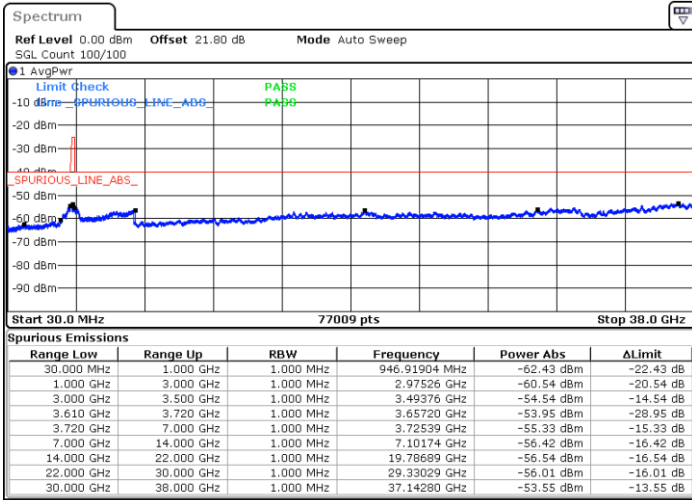

Lowest Channel / 1RBmax

Date: 1.SEP.2021 15:10:00

Date: 1.SEP.2021 15:14:55

Lowest Channel / Full RB

N/A

Date: 1.SEP.2021 15:21:45

LTE Band 48 / 10MHz

64QAM

MiddleChannel / 1RB0

Middle Channel / 1RBmax

Date: 1.SEP.2021 15:26:37

Date: 1.SEP.2021 15:32:46

Middle Channel / Full RB

N/A

Date: 1.SEP.2021 15:40:04

LTE Band 48 / 10MHz

64QAM

Highest Channel / 1RB0

Highest Channel / 1RBmax

Date: 1.SEP.2021 15:44:30

Date: 1.SEP.2021 15:49:18

Highest Channel / Full RB

N/A

Date: 1.SEP.2021 15:53:23

LTE Band 48 / 15MHz

64QAM

Lowest Channel / 1RB0

Lowest Channel / 1RBmax

Date: 1.SEP.2021 16:06:30

Date: 1.SEP.2021 16:14:34

Lowest Channel / Full RB

N/A