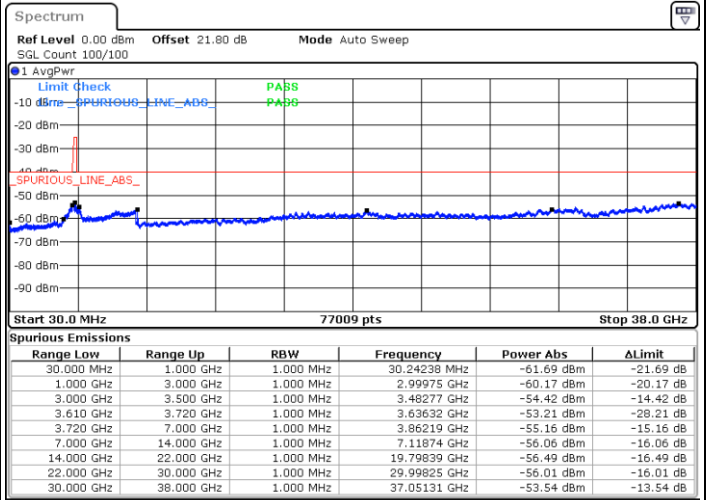

LTE Band 48 / 5MHz

16QAM

Highest Channel / 1RB0

Highest Channel / 1RBmax

Date: 1.SEP.2021 14:47:38

Date: 1.SEP.2021 14:52:27

Highest Channel / Full RB

N/A

Date: 1.SEP.2021 14:56:44

LTE Band 48 / 10MHz

16QAM

Lowest Channel / 1RB0

Lowest Channel / 1RBmax

Date: 1.SEP.2021 15:02:49

Date: 1.SEP.2021 15:13:04

Lowest Channel / Full RB

N/A

Date: 1.SEP.2021 15:19:44

LTE Band 48 / 10MHz

16QAM

MiddleChannel / 1RB0

Middle Channel / 1RBmax

Date: 1.SEP.2021 15:25:07

Date: 1.SEP.2021 15:31:34

Middle Channel / Full RB

N/A

Date: 1.SEP.2021 15:38:54

LTE Band 48 / 10MHz

16QAM

Highest Channel / 1RB0

Highest Channel / 1RBmax

Date: 1.SEP.2021 15:43:04