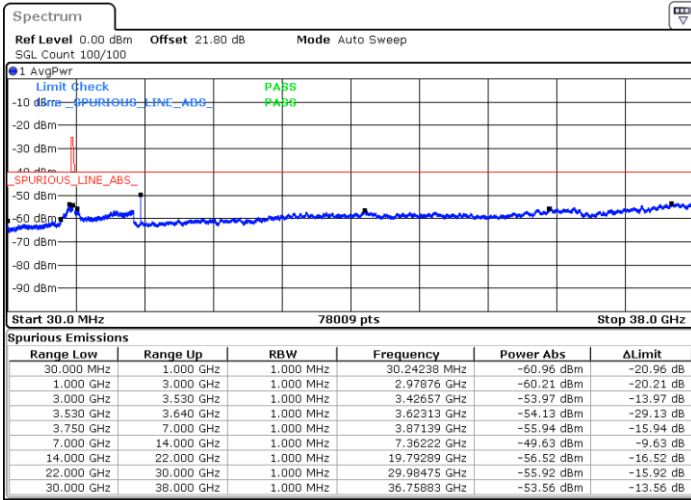

LTE Band 48 / 20MHz

16QAM

Middle Channel / 1RB0

Middle Channel / 1RBmax

Date: 1.SEP.2021 17:37:23

Date: 1.SEP.2021 17:50:19

Middle Channel / Full RB

N/A

Date: 1.SEP.2021 17:54:46

LTE Band 48 / 20MHz

16QAM

Highest Channel / 1RB0

Highest Channel / 1RBmax

Date: 1.SEP.2021 18:03:19

Date: 1.SEP.2021 18:11:44

Highest Channel / Full RB

N/A

Date: 1.SEP.2021 18:17:02

LTE Band 48 / 5MHz

64QAM

Lowest Channel / 1RB0

Lowest Channel / 1RBmax

Date: 1.SEP.2021 12:24:04

Date: 1.SEP.2021 12:29:06

Lowest Channel / Full RB

N/A

Date: 1.SEP.2021 12:34:14

LTE Band 48 / 5MHz

64QAM

Middle Channel / 1RB0

Middle Channel / 1RBmax

Date: 1.SEP.2021 12:47:17