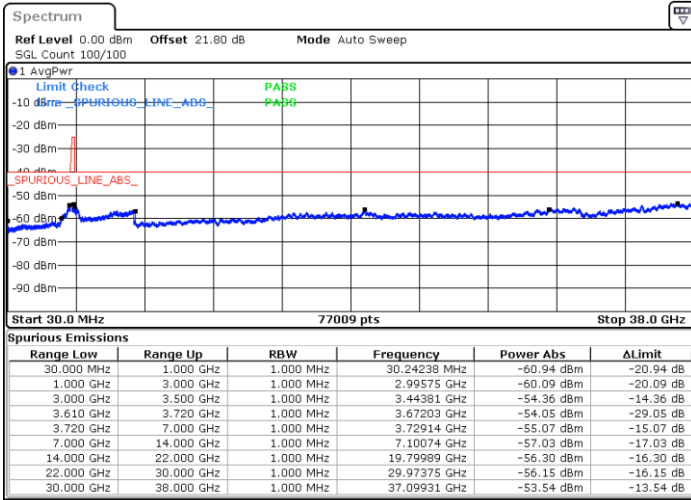

Date: 1.SEP.2021 17:35:28

Date: 1.SEP.2021 17:40:30

Middle Channel / Full RB

N/A

Date: 1.SEP.2021 17:53:32

LTE Band 48 / 20MHz

QPSK

Highest Channel / 1RB0

Highest Channel / 1RBmax

Date: 1.SEP.2021 18:02:09

Date: 1.SEP.2021 18:10:17

Highest Channel / Full RB

N/A

Date: 1.SEP.2021 18:15:52

LTE Band 48 / 5MHz

16QAM

Lowest Channel / 1RB0

Lowest Channel / 1RBmax

Date: 1.SEP.2021 12:22:45

Date: 1.SEP.2021 12:27:43

Lowest Channel / Full RB

N/A

Date: 1.SEP.2021 12:33:01

LTE Band 48 / 5MHz