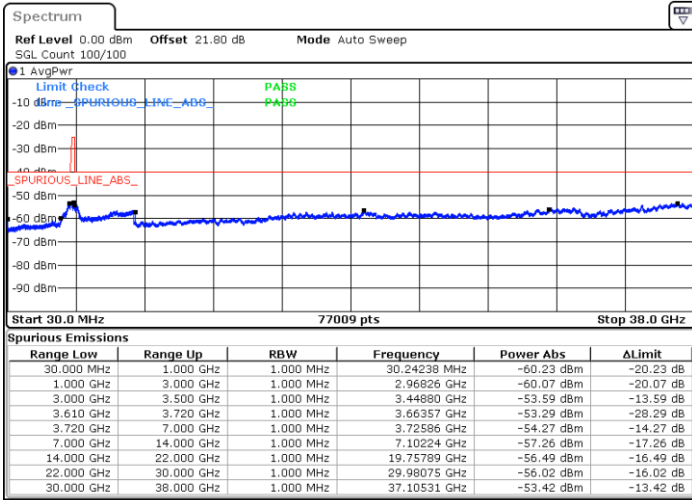

Middle Channel / 1RBmax

Date: 1.SEP.2021 16:39:31

Date: 1.SEP.2021 16:44:03

Middle Channel / Full RB

N/A

Date: 1.SEP.2021 16:47:56

LTE Band 48 / 15MHz

16QAM

Highest Channel / 1RB0

Highest Channel / 1RBmax

Date: 1.SEP.2021 16:51:53

Date: 1.SEP.2021 16:59:02

Highest Channel / Full RB

N/A

Date: 1.SEP.2021 17:03:48

LTE Band 48 / 20MHz

16QAM

Lowest Channel / 1RB0

Lowest Channel / 1RBmax

Date: 1.SEP.2021 17:09:19

Date: 1.SEP.2021 17:12:52

Lowest Channel / Full RB

N/A

Date: 1.SEP.2021 17:22:01