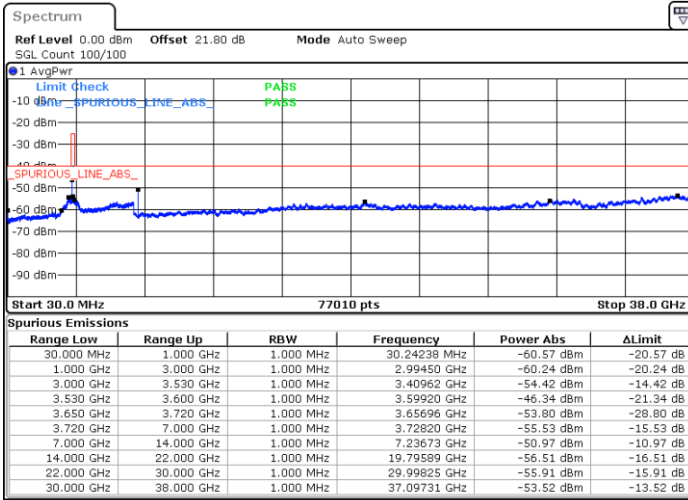

Date: 1.SEP.2021 15:47:56

Highest Channel / Full RB

N/A

Date: 1.SEP.2021 15:52:11

LTE Band 48 / 15MHz

16QAM

Lowest Channel / 1RB0

Lowest Channel / 1RBmax

Date: 1.SEP.2021 16:04:58

Date: 1.SEP.2021 16:09:21

Lowest Channel / Full RB

N/A

Date: 1.SEP.2021 16:17:22

LTE Band 48 / 15MHz

16QAM

Middle Channel / 1RB0

Middle Channel / 1RBmax

Date: 1.SEP.2021 16:39:31

Date: 1.SEP.2021 16:44:03

Middle Channel / Full RB

N/A

Date: 1.SEP.2021 16:47:56

LTE Band 48 / 15MHz

16QAM

Highest Channel / 1RB0

Highest Channel / 1RBmax

Date: 1.SEP.2021 16:51:53

Date: 1.SEP.2021 16:59:02

Highest Channel / Full RB

N/A

Date: 1.SEP.2021 17:03:48

LTE Band 48 / 20MHz