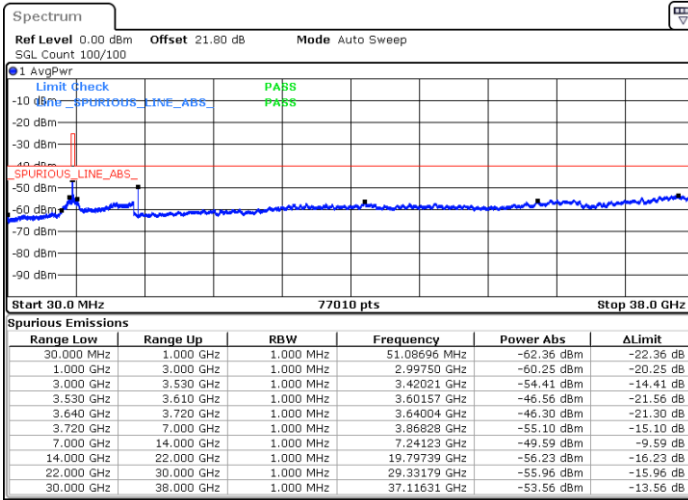

Date: 1.SEP.2021 12:52:07

Middle Channel / Full RB

N/A

Date: 1.SEP.2021 12:59:41

LTE Band 48 / 5MHz

64QAM

Highest Channel / 1RB0

Highest Channel / 1RBmax

Date: 1.SEP.2021 14:49:44

Date: 1.SEP.2021 14:53:57

Highest Channel / Full RB

N/A

Date: 1.SEP.2021 14:57:58

LTE Band 48 / 10MHz

64QAM

Lowest Channel / 1RB0

Lowest Channel / 1RBmax

Date: 1.SEP.2021 15:10:00

Date: 1.SEP.2021 15:14:55

Lowest Channel / Full RB

N/A

Date: 1.SEP.2021 15:21:45

LTE Band 48 / 10MHz

64QAM

MiddleChannel / 1RB0

Middle Channel / 1RBmax

Date: 1.SEP.2021 15:26:37

Date: 1.SEP.2021 15:32:46

Middle Channel / Full RB

N/A

Date: 1.SEP.2021 15:40:04

LTE Band 48 / 10MHz