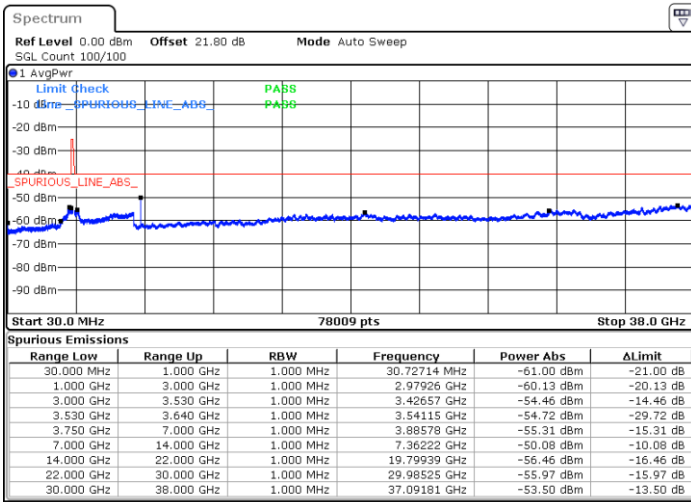

Date: 1.SEP.2021 17:11:42

Lowest Channel / Full RB

N/A

Date: 1.SEP.2021 17:20:28

LTE Band 48 / 20MHz

QPSK

Middle Channel / 1RB0

Middle Channel / 1RBmax

Date: 1.SEP.2021 17:35:28

Date: 1.SEP.2021 17:40:30

Middle Channel / Full RB

N/A

Date: 1.SEP.2021 17:53:32

LTE Band 48 / 20MHz

QPSK

Highest Channel / 1RB0

Highest Channel / 1RBmax

Date: 1.SEP.2021 18:02:09

Date: 1.SEP.2021 18:10:17

Highest Channel / Full RB

N/A

Date: 1.SEP.2021 18:15:52

LTE Band 48 / 5MHz

16QAM

Lowest Channel / 1RB0

Lowest Channel / 1RBmax

Date: 1.SEP.2021 12:22:45

Date: 1.SEP.2021 12:27:43

Lowest Channel / Full RB

N/A

Date: 1.SEP.2021 12:33:01

LTE Band 48 / 5MHz