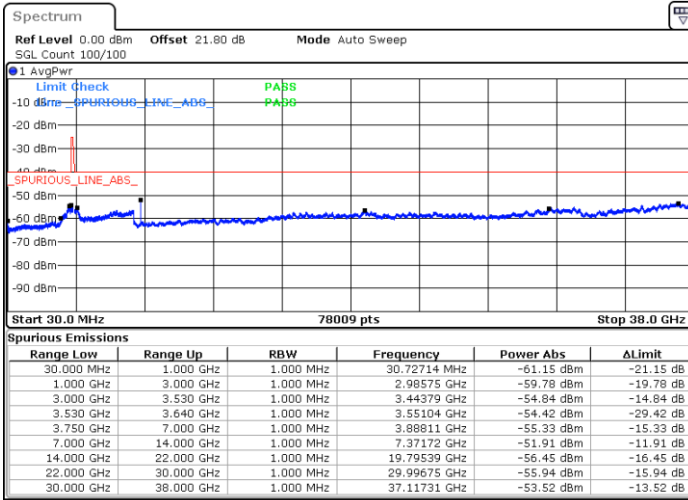

Date: 1.SEP.2021 16:18:46

LTE Band 48 / 15MHz

64QAM

Middle Channel / 1RB0

Middle Channel / 1RBmax

Date: 1.SEP.2021 16:41:17

Date: 1.SEP.2021 16:45:15

Middle Channel / Full RB

N/A

Date: 1.SEP.2021 16:49:04

LTE Band 48 / 15MHz

64QAM

Highest Channel / 1RB0

Highest Channel / 1RBmax

Date: 1.SEP.2021 16:54:44

Date: 1.SEP.2021 17:00:20

Highest Channel / Full RB

N/A

Date: 1.SEP.2021 17:04:56