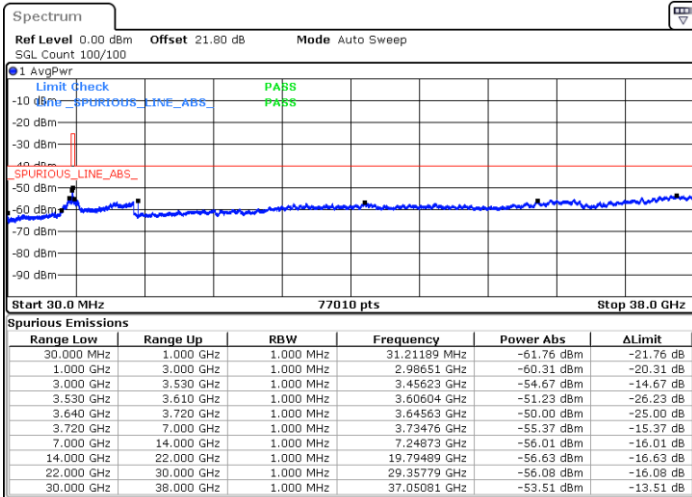

Lowest Channel / 1RB0

Lowest Channel / 1RBmax

Date: 1.SEP.2021 12:22:45

Date: 1.SEP.2021 12:27:43

Lowest Channel / Full RB

N/A

Date: 1.SEP.2021 12:33:01

LTE Band 48 / 5MHz

16QAM

Middle Channel / 1RB0

Middle Channel / 1RBmax

Date: 1.SEP.2021 12:37:07

Date: 1.SEP.2021 12:50:57

Middle Channel / Full RB

N/A

Date: 1.SEP.2021 12:54:57

LTE Band 48 / 5MHz

16QAM

Highest Channel / 1RB0

Highest Channel / 1RBmax

Date: 1.SEP.2021 14:47:38

Date: 1.SEP.2021 14:52:27

Highest Channel / Full RB

N/A

Date: 1.SEP.2021 14:56:44

LTE Band 48 / 10MHz

16QAM

Lowest Channel / 1RB0

Lowest Channel / 1RBmax

Date: 1.SEP.2021 15:02:49

Date: 1.SEP.2021 15:13:04

Lowest Channel / Full RB