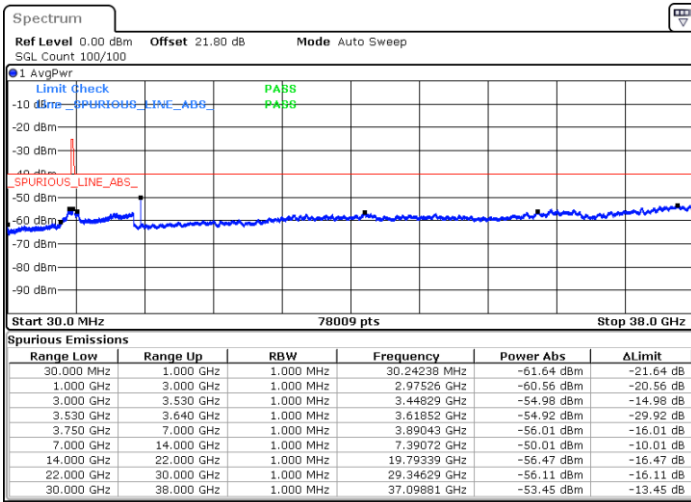

Lowest Channel / Full RB

N/A

Date: 1.SEP.2021 12:34:14

LTE Band 48 / 5MHz

64QAM

Middle Channel / 1RB0

Middle Channel / 1RBmax

Date: 1.SEP.2021 12:47:17

Date: 1.SEP.2021 12:52:07

Middle Channel / Full RB

N/A

Date: 1.SEP.2021 12:59:41

LTE Band 48 / 5MHz

64QAM

Highest Channel / 1RB0

Highest Channel / 1RBmax

Date: 1.SEP.2021 14:49:44

Date: 1.SEP.2021 14:53:57

Highest Channel / Full RB

N/A

Date: 1.SEP.2021 14:57:58

LTE Band 48 / 10MHz

64QAM

Lowest Channel / 1RB0

Lowest Channel / 1RBmax

Date: 1.SEP.2021 15:10:00

Date: 1.SEP.2021 15:14:55

Lowest Channel / Full RB

N/A

Date: 1.SEP.2021 15:21:45

LTE Band 48 / 10MHz

64QAM