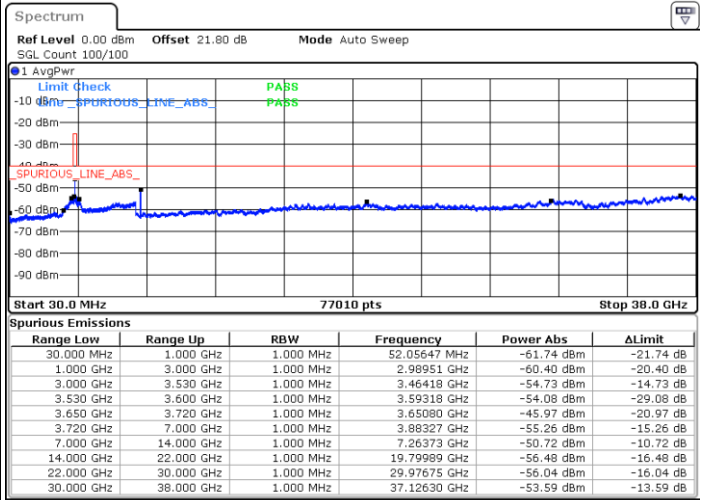

LTE Band 48 / 15MHz

QPSK

Lowest Channel / 1RB0

Lowest Channel / 1RBmax

Date: 1.SEP.2021 15:59:30

Date: 1.SEP.2021 16:07:57

Lowest Channel / Full RB

N/A

Date: 1.SEP.2021 16:16:11

LTE Band 48 / 15MHz

QPSK

Middle Channel / 1RB0

Middle Channel / 1RBmax

Date: 1.SEP.2021 16:37:15

Date: 3.SEP.2021 00:27:34

Middle Channel / Full RB

N/A

Date: 1.SEP.2021 16:46:47

LTE Band 48 / 15MHz

QPSK

Highest Channel / 1RB0

Highest Channel / 1RBmax

Date: 1.SEP.2021 16:50:41

Date: 1.SEP.2021 16:56:03

Highest Channel / Full RB

N/A

Date: 1.SEP.2021 17:01:37

LTE Band 48 / 20MHz

QPSK

Lowest Channel / 1RB0

Lowest Channel / 1RBmax

Date: 1.SEP.2021 17:08:06