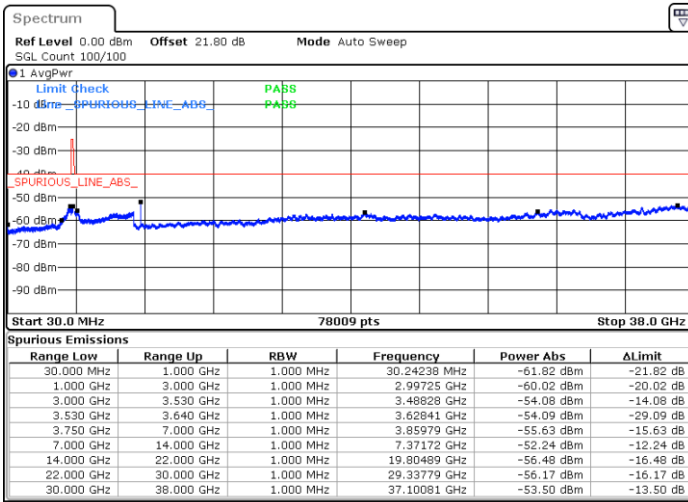

Date: 1.SEP.2021 16:04:58

Date: 1.SEP.2021 16:09:21

Lowest Channel / Full RB

N/A

Date: 1.SEP.2021 16:17:22

LTE Band 48 / 15MHz

16QAM

Middle Channel / 1RB0

Middle Channel / 1RBmax

Date: 1.SEP.2021 16:39:31

Date: 1.SEP.2021 16:44:03

Middle Channel / Full RB

N/A

Date: 1.SEP.2021 16:47:56

LTE Band 48 / 15MHz

16QAM

Highest Channel / 1RB0

Highest Channel / 1RBmax

Date: 1.SEP.2021 16:51:53

Date: 1.SEP.2021 16:59:02

Highest Channel / Full RB

N/A

Date: 1.SEP.2021 17:03:48

LTE Band 48 / 20MHz