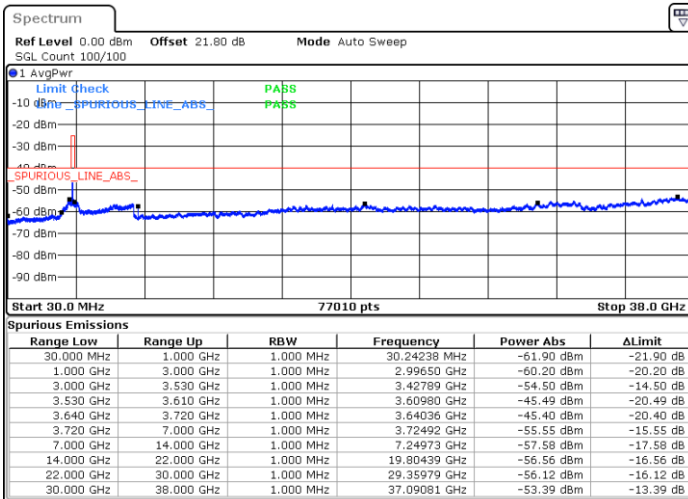

Date: 1.SEP.2021 14:56:44

LTE Band 48 / 10MHz

16QAM

Lowest Channel / 1RB0

Lowest Channel / 1RBmax

Date: 1.SEP.2021 15:02:49

Date: 1.SEP.2021 15:13:04

Lowest Channel / Full RB

N/A

Date: 1.SEP.2021 15:19:44

LTE Band 48 / 10MHz

16QAM

MiddleChannel / 1RB0

Middle Channel / 1RBmax

Date: 1.SEP.2021 15:25:07

Date: 1.SEP.2021 15:31:34

Middle Channel / Full RB

N/A

Date: 1.SEP.2021 15:38:54

LTE Band 48 / 10MHz

16QAM

Highest Channel / 1RB0

Highest Channel / 1RBmax

Date: 1.SEP.2021 15:43:04

Date: 1.SEP.2021 15:47:56

Highest Channel / Full RB

N/A

Date: 1.SEP.2021 15:52:11

LTE Band 48 / 15MHz

16QAM

Lowest Channel / 1RB0

Lowest Channel / 1RBmax