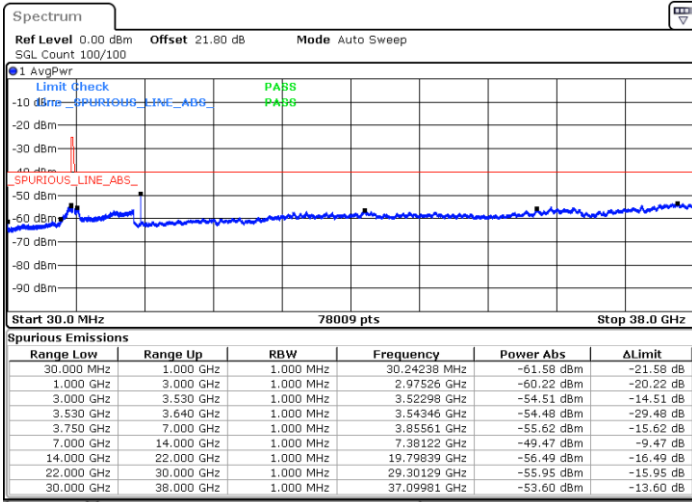

N/A

Date: 1.SEP.2021 15:19:44

LTE Band 48 / 10MHz

16QAM

MiddleChannel / 1RB0

Middle Channel / 1RBmax

Date: 1.SEP.2021 15:25:07

Date: 1.SEP.2021 15:31:34

Middle Channel / Full RB

N/A

Date: 1.SEP.2021 15:38:54

LTE Band 48 / 10MHz

16QAM

Highest Channel / 1RB0

Highest Channel / 1RBmax

Date: 1.SEP.2021 15:43:04

Date: 1.SEP.2021 15:47:56

Highest Channel / Full RB

N/A

Date: 1.SEP.2021 15:52:11

LTE Band 48 / 15MHz

16QAM

Lowest Channel / 1RB0

Lowest Channel / 1RBmax