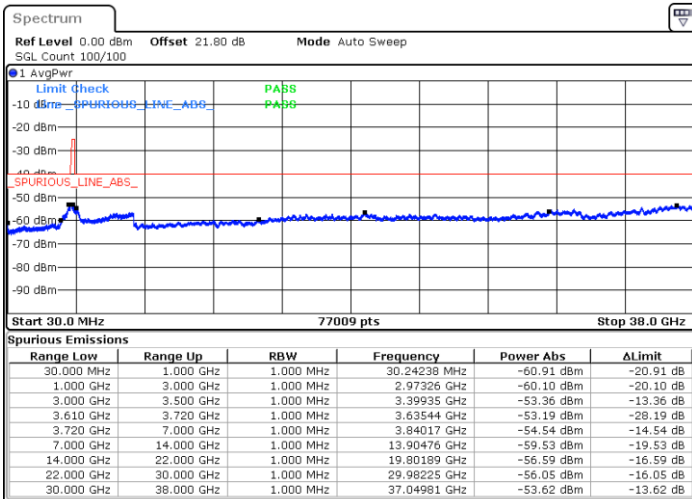

Highest Channel / 1RB0

Highest Channel / 1RBmax

Date: 1.SEP.2021 16:51:53

Date: 1.SEP.2021 16:59:02

Highest Channel / Full RB

N/A

Date: 1.SEP.2021 17:03:48

LTE Band 48 / 20MHz

16QAM

Lowest Channel / 1RB0

Lowest Channel / 1RBmax

Date: 1.SEP.2021 17:09:19

Date: 1.SEP.2021 17:12:52

Lowest Channel / Full RB

N/A

Date: 1.SEP.2021 17:22:01

LTE Band 48 / 20MHz

16QAM

Middle Channel / 1RB0

Middle Channel / 1RBmax

Date: 1.SEP.2021 17:37:23

Date: 1.SEP.2021 17:50:19

Middle Channel / Full RB

N/A

Date: 1.SEP.2021 17:54:46

LTE Band 48 / 20MHz

16QAM

Highest Channel / 1RB0

Highest Channel / 1RBmax

Date: 1.SEP.2021 18:03:19

Date: 1.SEP.2021 18:11:44

Highest Channel / Full RB