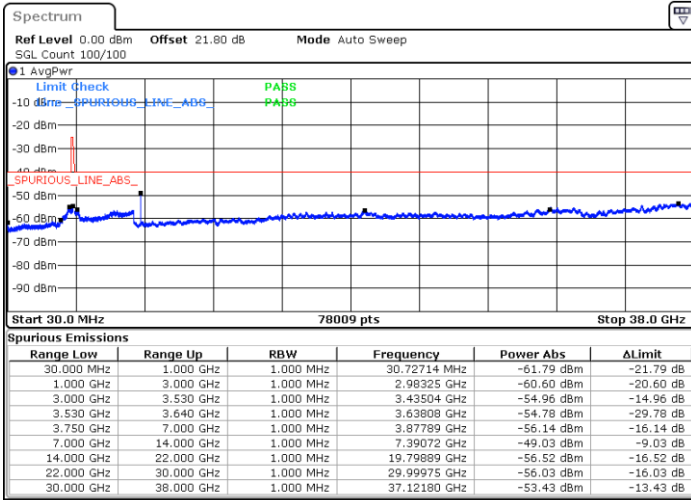

Lowest Channel / 1RB0

Lowest Channel / 1RBmax

Date: 1.SEP.2021 12:22:45

Date: 1.SEP.2021 12:27:43

Lowest Channel / Full RB

N/A

Date: 1.SEP.2021 12:33:01

LTE Band 48 / 5MHz

16QAM

Middle Channel / 1RB0

Middle Channel / 1RBmax

Date: 1.SEP.2021 12:37:07

Date: 1.SEP.2021 12:50:57

Middle Channel / Full RB

N/A

Date: 1.SEP.2021 12:54:57

LTE Band 48 / 5MHz

16QAM

Highest Channel / 1RB0

Highest Channel / 1RBmax

Date: 1.SEP.2021 14:47:38

Date: 1.SEP.2021 14:52:27

Highest Channel / Full RB

N/A

Date: 1.SEP.2021 14:56:44

LTE Band 48 / 10MHz

16QAM

Lowest Channel / 1RB0

Lowest Channel / 1RBmax

Date: 1.SEP.2021 15:02:49

Date: 1.SEP.2021 15:13:04

Lowest Channel / Full RB