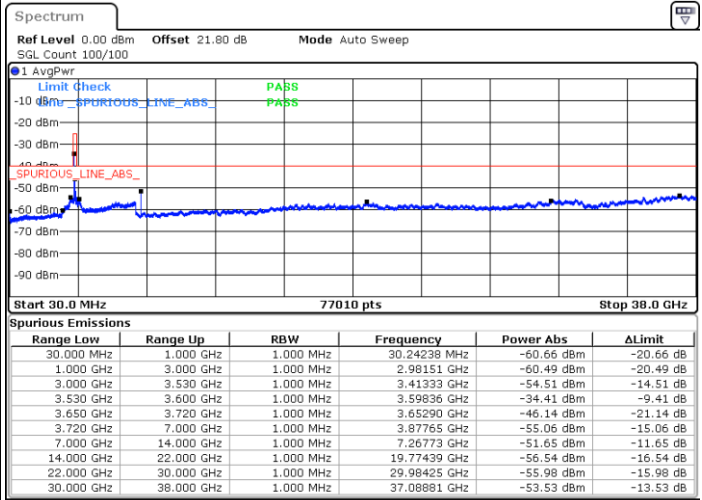

Highest Channel / Full RB

N/A

Date: 1.SEP.2021 17:01:37

LTE Band 48 / 20MHz

QPSK

Lowest Channel / 1RB0

Lowest Channel / 1RBmax

Date: 1.SEP.2021 17:08:06

Date: 1.SEP.2021 17:11:42

Lowest Channel / Full RB

N/A

Date: 1.SEP.2021 17:20:28

LTE Band 48 / 20MHz

QPSK

Middle Channel / 1RB0

Middle Channel / 1RBmax

Date: 1.SEP.2021 17:35:28

Date: 1.SEP.2021 17:40:30

Middle Channel / Full RB

N/A

Date: 1.SEP.2021 17:53:32

LTE Band 48 / 20MHz

QPSK

Highest Channel / 1RB0

Highest Channel / 1RBmax

Date: 1.SEP.2021 18:02:09

Date: 1.SEP.2021 18:10:17

Highest Channel / Full RB

N/A

Date: 1.SEP.2021 18:15:52

LTE Band 48 / 5MHz

16QAM