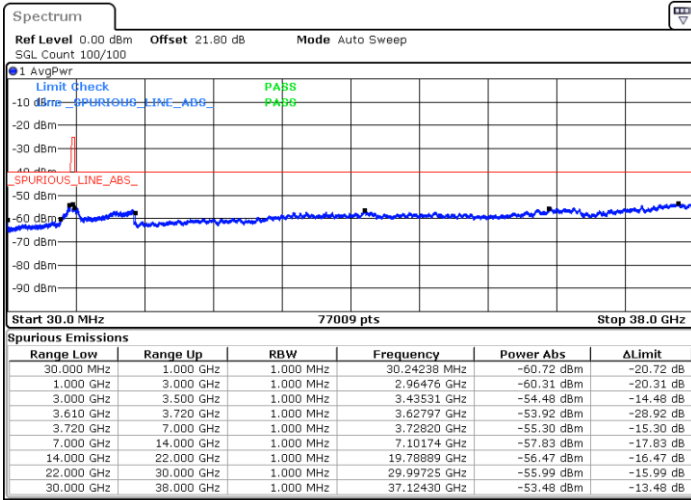

LTE Band 48 / 15MHz

QPSK

Lowest Channel / 1RB0

Lowest Channel / 1RBmax

Date: 1.SEP.2021 15:59:30

Date: 1.SEP.2021 16:07:57

Lowest Channel / Full RB

N/A

Date: 1.SEP.2021 16:16:11

LTE Band 48 / 15MHz

QPSK

Middle Channel / 1RB0

Middle Channel / 1RBmax

Date: 1.SEP.2021 16:37:15

Date: 3.SEP.2021 00:27:34

Middle Channel / Full RB

N/A

Date: 1.SEP.2021 16:46:47

LTE Band 48 / 15MHz

QPSK

Highest Channel / 1RB0

Highest Channel / 1RBmax

Date: 1.SEP.2021 16:50:41

Date: 1.SEP.2021 16:56:03