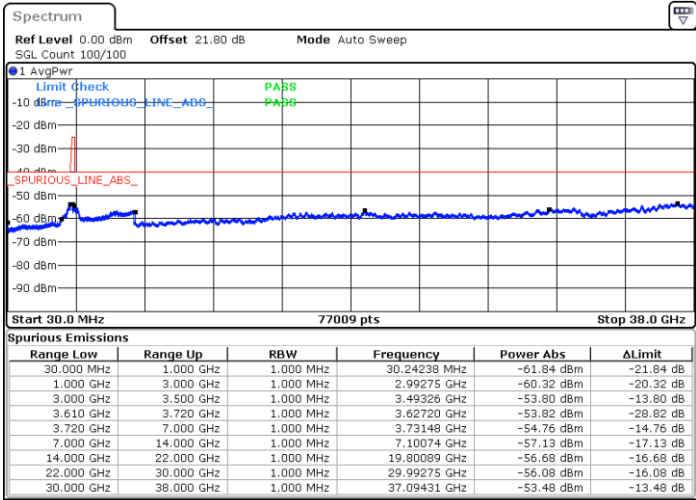

Date: 1.SEP.2021 17:54:46

LTE Band 48 / 20MHz

16QAM

Highest Channel / 1RB0

Highest Channel / 1RBmax

Date: 1.SEP.2021 18:03:19

Date: 1.SEP.2021 18:11:44

Highest Channel / Full RB

N/A

Date: 1.SEP.2021 18:17:02

LTE Band 48 / 5MHz

64QAM

Lowest Channel / 1RB0

Lowest Channel / 1RBmax

Date: 1.SEP.2021 12:24:04

Date: 1.SEP.2021 12:29:06

Lowest Channel / Full RB

N/A

Date: 1.SEP.2021 12:34:14

LTE Band 48 / 5MHz

64QAM

Middle Channel / 1RB0

Middle Channel / 1RBmax

Date: 1.SEP.2021 12:47:17

Date: 1.SEP.2021 12:52:07

Middle Channel / Full RB

N/A

Date: 1.SEP.2021 12:59:41

LTE Band 48 / 5MHz

64QAM

Highest Channel / 1RB0

Highest Channel / 1RBmax