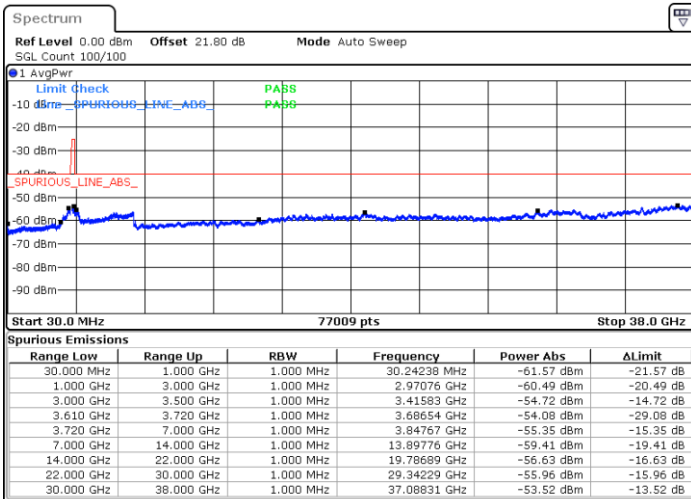

Highest Channel / 1RBmax

Date: 1.SEP.2021 18:02:09

Date: 1.SEP.2021 18:10:17

Highest Channel / Full RB

N/A

Date: 1.SEP.2021 18:15:52

LTE Band 48 / 5MHz

16QAM

Lowest Channel / 1RB0

Lowest Channel / 1RBmax

Date: 1.SEP.2021 12:22:45

Date: 1.SEP.2021 12:27:43

Lowest Channel / Full RB

N/A

Date: 1.SEP.2021 12:33:01

LTE Band 48 / 5MHz

LTE Band 48 / 5MHz

16QAM

Highest Channel / 1RB0

Highest Channel / 1RBmax

Date: 1.SEP.2021 14:47:38

Date: 1.SEP.2021 14:52:27

Highest Channel / Full RB

N/A