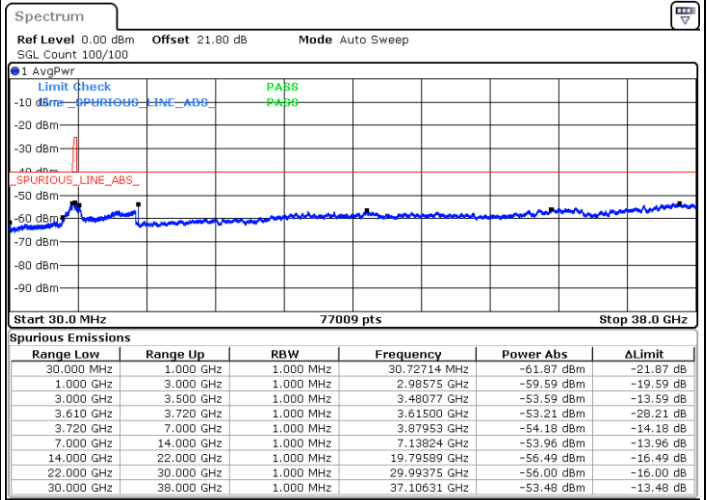

Middle Channel / 1RBmax

Date: 1.SEP.2021 16:39:31

Date: 1.SEP.2021 16:44:03

Middle Channel / Full RB

N/A

Date: 1.SEP.2021 16:47:56

LTE Band 48 / 15MHz

16QAM

Highest Channel / 1RB0

Highest Channel / 1RBmax

Date: 1.SEP.2021 16:51:53

Date: 1.SEP.2021 16:59:02

Highest Channel / Full RB

N/A

Date: 1.SEP.2021 17:03:48

LTE Band 48 / 20MHz

16QAM

Lowest Channel / 1RB0

Lowest Channel / 1RBmax

Date: 1.SEP.2021 17:09:19

Date: 1.SEP.2021 17:12:52

Lowest Channel / Full RB

N/A

Date: 1.SEP.2021 17:22:01