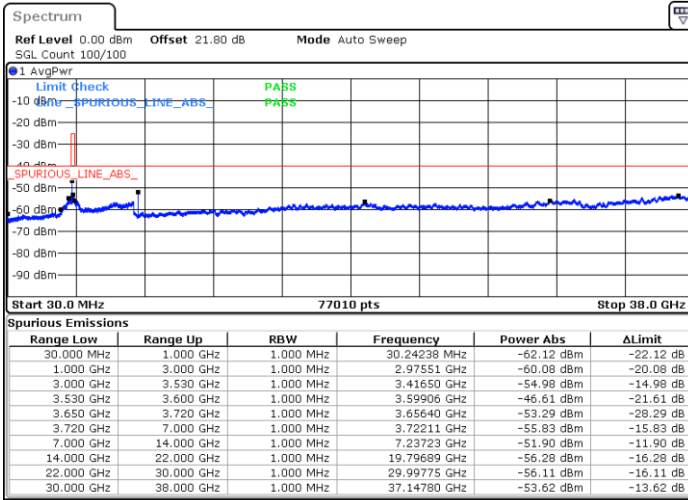

LTE Band 48 / 15MHz

QPSK

Lowest Channel / 1RB0

Lowest Channel / 1RBmax

Date: 1.SEP.2021 15:59:30

Date: 1.SEP.2021 16:07:57

Lowest Channel / Full RB

N/A

Date: 1.SEP.2021 16:16:11

LTE Band 48 / 15MHz

QPSK

Middle Channel / 1RB0

Middle Channel / 1RBmax

Date: 1.SEP.2021 16:37:15

Date: 3.SEP.2021 00:27:34

Middle Channel / Full RB

N/A

Date: 1.SEP.2021 16:46:47

LTE Band 48 / 15MHz

QPSK

Highest Channel / 1RB0

Highest Channel / 1RBmax

Date: 1.SEP.2021 16:50:41

Date: 1.SEP.2021 16:56:03

Highest Channel / Full RB

N/A

Date: 1.SEP.2021 17:01:37

LTE Band 48 / 20MHz

QPSK

Lowest Channel / 1RB0

Lowest Channel / 1RBmax

Date: 1.SEP.2021 17:08:06