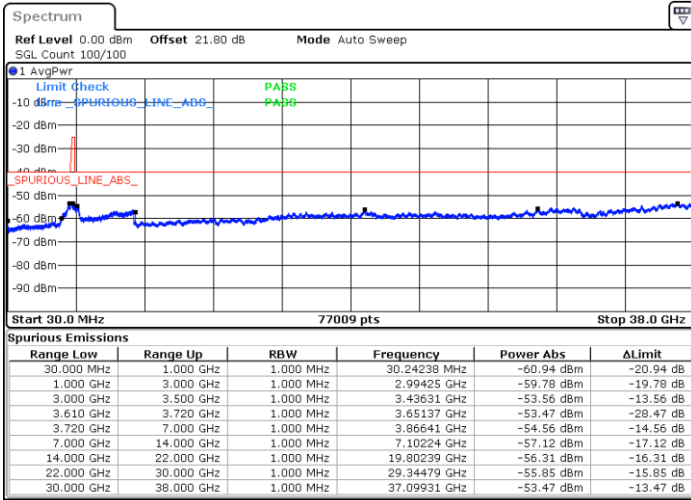

N/A

Date: 1.SEP.2021 16:46:47

LTE Band 48 / 15MHz

QPSK

Highest Channel / 1RB0

Highest Channel / 1RBmax

Date: 1.SEP.2021 16:50:41

Date: 1.SEP.2021 16:56:03

Highest Channel / Full RB

N/A

Date: 1.SEP.2021 17:01:37

LTE Band 48 / 20MHz

QPSK

Lowest Channel / 1RB0

Lowest Channel / 1RBmax

Date: 1.SEP.2021 17:08:06

Date: 1.SEP.2021 17:11:42

Lowest Channel / Full RB

N/A

Date: 1.SEP.2021 17:20:28

LTE Band 48 / 20MHz

QPSK

Middle Channel / 1RB0

Middle Channel / 1RBmax

Date: 1.SEP.2021 17:35:28

Date: 1.SEP.2021 17:40:30

Middle Channel / Full RB

N/A

Date: 1.SEP.2021 17:53:32

LTE Band 48 / 20MHz

QPSK

Highest Channel / 1RB0