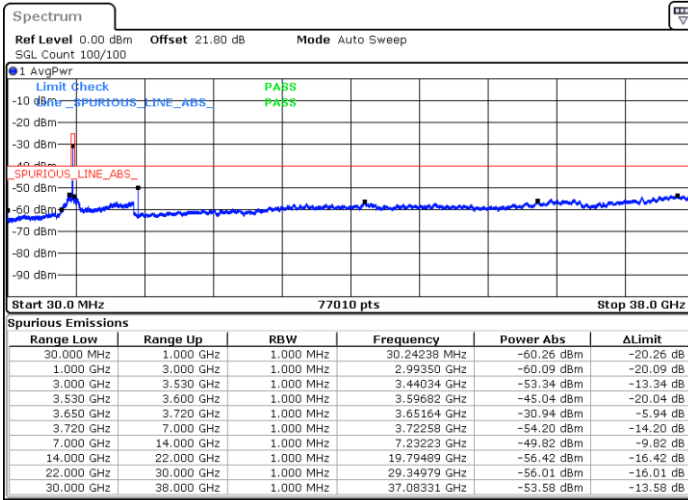

Highest Channel / Full RB

N/A

Date: 1.SEP.2021 17:01:37

LTE Band 48 / 20MHz

QPSK

Lowest Channel / 1RB0

Lowest Channel / 1RBmax

Date: 1.SEP.2021 17:08:06

Date: 1.SEP.2021 17:11:42

Lowest Channel / Full RB

N/A

Date: 1.SEP.2021 17:20:28

LTE Band 48 / 20MHz

QPSK

Middle Channel / 1RB0

Middle Channel / 1RBmax

Date: 1.SEP.2021 17:35:28

Date: 1.SEP.2021 17:40:30

Middle Channel / Full RB

N/A

Date: 1.SEP.2021 17:53:32

LTE Band 48 / 20MHz

QPSK

Highest Channel / 1RB0

Highest Channel / 1RBmax

Date: 1.SEP.2021 18:02:09

Date: 1.SEP.2021 18:10:17

Highest Channel / Full RB

N/A

Date: 1.SEP.2021 18:15:52

LTE Band 48 / 5MHz

16QAM