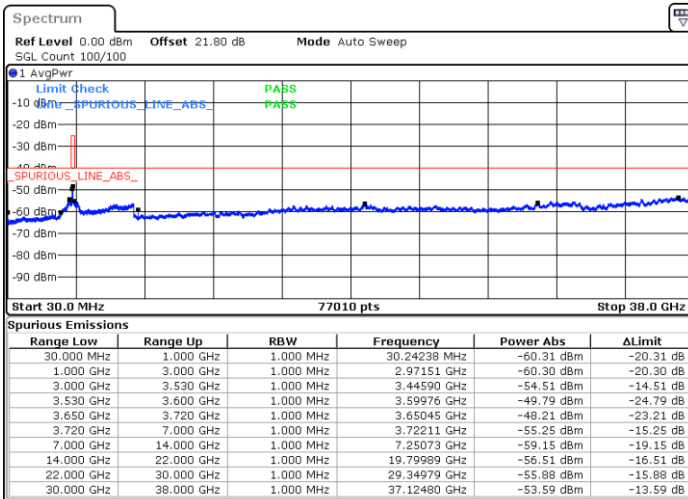

LTE Band 48 / 15MHz

64QAM

Lowest Channel / 1RB0

Lowest Channel / 1RBmax

Date: 1.SEP.2021 16:06:30

Date: 1.SEP.2021 16:14:34

Lowest Channel / Full RB

N/A

Date: 1.SEP.2021 16:18:46

LTE Band 48 / 15MHz

64QAM

Middle Channel / 1RB0

Middle Channel / 1RBmax

Date: 1.SEP.2021 16:41:17

Date: 1.SEP.2021 16:45:15

Middle Channel / Full RB

N/A

Date: 1.SEP.2021 16:49:04

LTE Band 48 / 15MHz

64QAM

Highest Channel / 1RB0

Highest Channel / 1RBmax

Date: 1.SEP.2021 16:54:44

Date: 1.SEP.2021 17:00:20