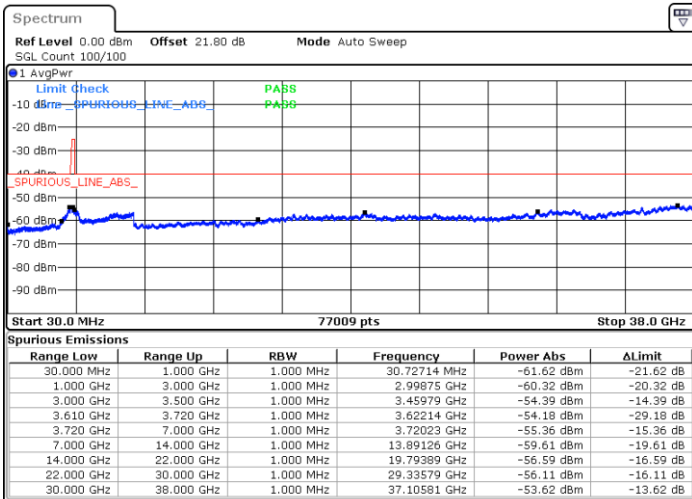

64QAM

Highest Channel / 1RB0

Highest Channel / 1RBmax

Date: 1.SEP.2021 15:44:30

Date: 1.SEP.2021 15:49:18

Highest Channel / Full RB

N/A

Date: 1.SEP.2021 15:53:23

LTE Band 48 / 15MHz

64QAM

Lowest Channel / 1RB0

Lowest Channel / 1RBmax

Date: 1.SEP.2021 16:06:30

Date: 1.SEP.2021 16:14:34

Lowest Channel / Full RB

N/A

Date: 1.SEP.2021 16:18:46

LTE Band 48 / 15MHz

64QAM

Middle Channel / 1RB0

Middle Channel / 1RBmax

Date: 1.SEP.2021 16:41:17

Date: 1.SEP.2021 16:45:15

Middle Channel / Full RB