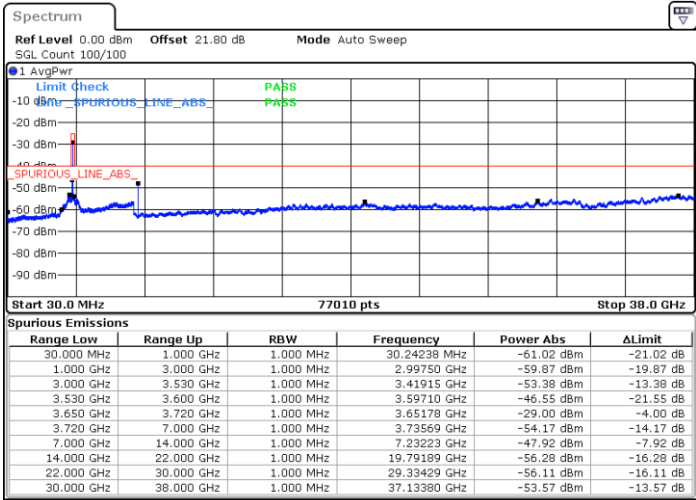

Highest Channel / 1RB0

Highest Channel / 1RBmax

Date: 1.SEP.2021 16:51:53

Date: 1.SEP.2021 16:59:02

Highest Channel / Full RB

N/A

Date: 1.SEP.2021 17:03:48

LTE Band 48 / 20MHz

16QAM

Lowest Channel / 1RB0

Lowest Channel / 1RBmax

Date: 1.SEP.2021 17:09:19

Date: 1.SEP.2021 17:12:52

Lowest Channel / Full RB

N/A

Date: 1.SEP.2021 17:22:01

LTE Band 48 / 20MHz

16QAM

Middle Channel / 1RB0

Middle Channel / 1RBmax

Date: 1.SEP.2021 17:37:23

Date: 1.SEP.2021 17:50:19

Middle Channel / Full RB

N/A

Date: 1.SEP.2021 17:54:46

LTE Band 48 / 20MHz

16QAM

Highest Channel / 1RB0

Highest Channel / 1RBmax

Date: 1.SEP.2021 18:03:19

Date: 1.SEP.2021 18:11:44

Highest Channel / Full RB