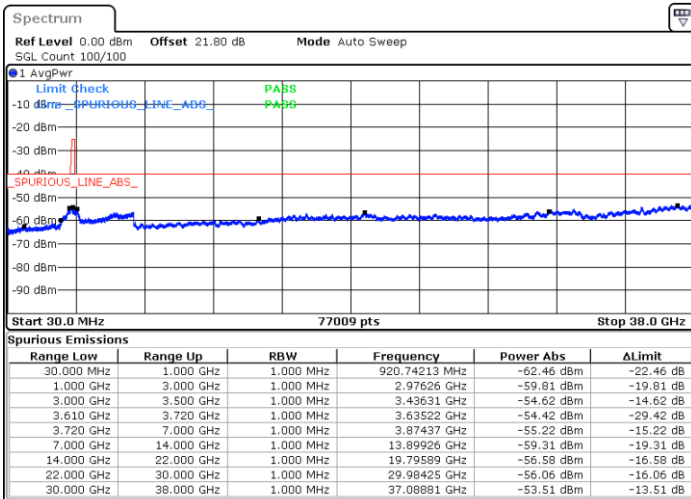

Date: 1.SEP.2021 12:52:07

Middle Channel / Full RB

N/A

Date: 1.SEP.2021 12:59:41

LTE Band 48 / 5MHz

64QAM

Highest Channel / 1RB0

Highest Channel / 1RBmax

Date: 1.SEP.2021 14:49:44

Date: 1.SEP.2021 14:53:57

Highest Channel / Full RB

N/A

Date: 1.SEP.2021 14:57:58

LTE Band 48 / 10MHz

64QAM

Lowest Channel / 1RB0

Lowest Channel / 1RBmax

Date: 1.SEP.2021 15:10:00

Date: 1.SEP.2021 15:14:55

Lowest Channel / Full RB

N/A

Date: 1.SEP.2021 15:21:45

LTE Band 48 / 10MHz

64QAM

MiddleChannel / 1RB0

Middle Channel / 1RBmax

Date: 1.SEP.2021 15:26:37

Date: 1.SEP.2021 15:32:46

Middle Channel / Full RB

N/A

Date: 1.SEP.2021 15:40:04

LTE Band 48 / 10MHz