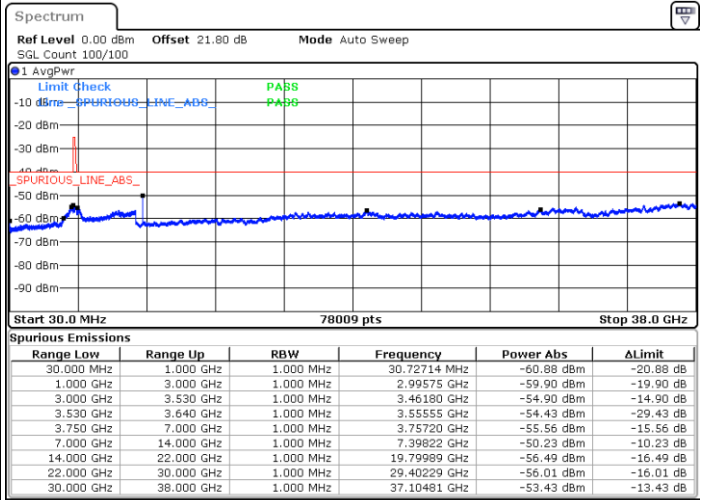

Date: 1.SEP.2021 16:18:46

LTE Band 48 / 15MHz

64QAM

Middle Channel / 1RB0

Middle Channel / 1RBmax

Date: 1.SEP.2021 16:41:17

Date: 1.SEP.2021 16:45:15

Middle Channel / Full RB

N/A

Date: 1.SEP.2021 16:49:04

LTE Band 48 / 15MHz

64QAM

Highest Channel / 1RB0

Highest Channel / 1RBmax

Date: 1.SEP.2021 16:54:44

Date: 1.SEP.2021 17:00:20

Highest Channel / Full RB

N/A

Date: 1.SEP.2021 17:04:56