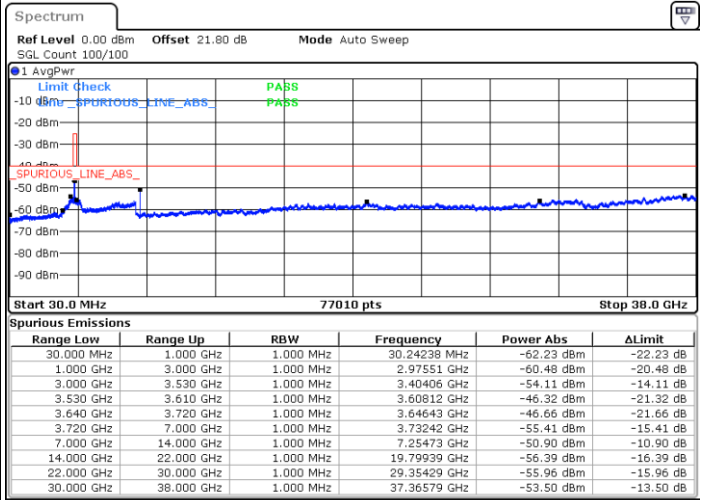

N/A

Date: 1.SEP.2021 18:17:02

LTE Band 48 / 5MHz

64QAM

Lowest Channel / 1RB0

Lowest Channel / 1RBmax

Date: 1.SEP.2021 12:24:04

Date: 1.SEP.2021 12:29:06

Lowest Channel / Full RB

N/A

Date: 1.SEP.2021 12:34:14

LTE Band 48 / 5MHz

64QAM

Middle Channel / 1RB0

Middle Channel / 1RBmax

Date: 1.SEP.2021 12:47:17

Date: 1.SEP.2021 12:52:07

Middle Channel / Full RB

N/A

Date: 1.SEP.2021 12:59:41

LTE Band 48 / 5MHz

64QAM

Highest Channel / 1RB0

Highest Channel / 1RBmax

Date: 1.SEP.2021 14:49:44

Date: 1.SEP.2021 14:53:57

Highest Channel / Full RB

N/A

Date: 1.SEP.2021 14:57:58

LTE Band 48 / 10MHz

64QAM

Lowest Channel / 1RB0