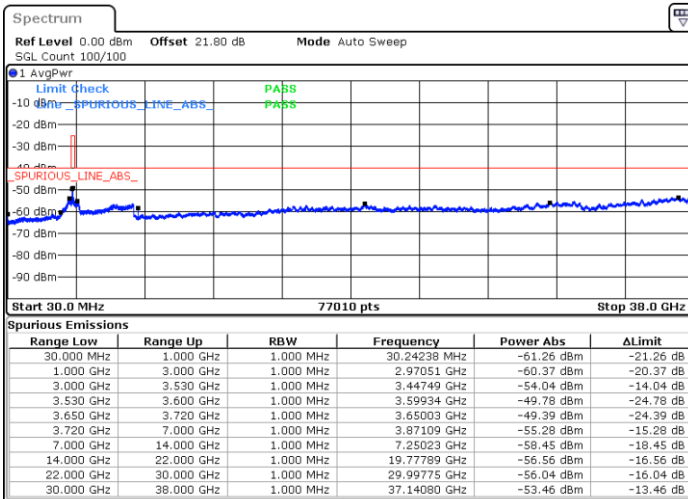

Date: 1.SEP.2021 15:47:56

Highest Channel / Full RB

N/A

Date: 1.SEP.2021 15:52:11

LTE Band 48 / 15MHz

16QAM

Lowest Channel / 1RB0

Lowest Channel / 1RBmax

Date: 1.SEP.2021 16:04:58

Date: 1.SEP.2021 16:09:21

Lowest Channel / Full RB

N/A

Date: 1.SEP.2021 16:17:22

LTE Band 48 / 15MHz

16QAM

Middle Channel / 1RB0

Middle Channel / 1RBmax

Date: 1.SEP.2021 16:39:31

Date: 1.SEP.2021 16:44:03

Middle Channel / Full RB

N/A

Date: 1.SEP.2021 16:47:56

LTE Band 48 / 15MHz

16QAM

Highest Channel / 1RB0

Highest Channel / 1RBmax

Date: 1.SEP.2021 16:51:53

Date: 1.SEP.2021 16:59:02

Highest Channel / Full RB

N/A

Date: 1.SEP.2021 17:03:48

LTE Band 48 / 20MHz