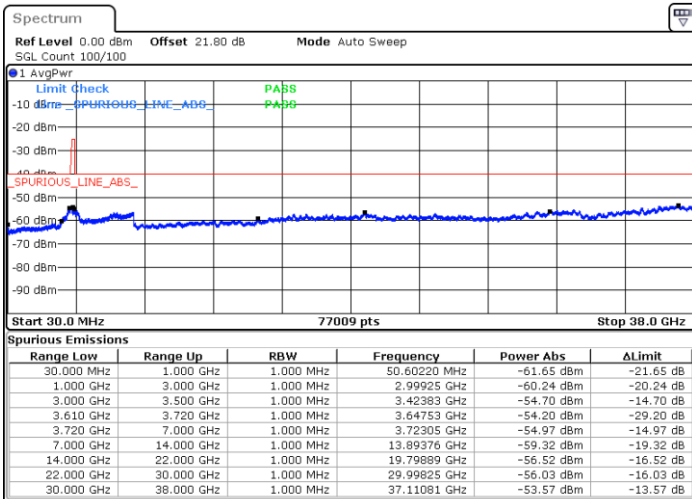

LTE Band 48 / 5MHz

16QAM

Highest Channel / 1RB0

Highest Channel / 1RBmax

Date: 1.SEP.2021 14:47:38

Date: 1.SEP.2021 14:52:27

Highest Channel / Full RB

N/A

Date: 1.SEP.2021 14:56:44

LTE Band 48 / 10MHz

16QAM

Lowest Channel / 1RB0

Lowest Channel / 1RBmax

Date: 1.SEP.2021 15:02:49

Date: 1.SEP.2021 15:13:04

Lowest Channel / Full RB

N/A

Date: 1.SEP.2021 15:19:44

LTE Band 48 / 10MHz

16QAM

MiddleChannel / 1RB0

Middle Channel / 1RBmax

Date: 1.SEP.2021 15:25:07

Date: 1.SEP.2021 15:31:34

Middle Channel / Full RB

N/A

Date: 1.SEP.2021 15:38:54

LTE Band 48 / 10MHz

16QAM

Highest Channel / 1RB0

Highest Channel / 1RBmax

Date: 1.SEP.2021 15:43:04