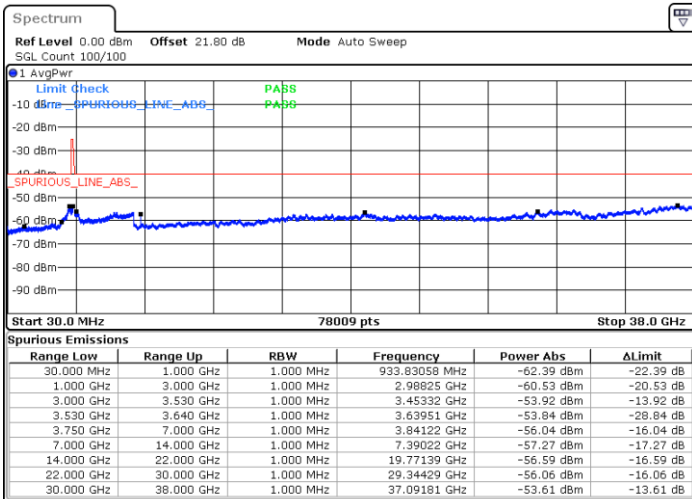

N/A

Date: 1.SEP.2021 15:19:44

LTE Band 48 / 10MHz

16QAM

MiddleChannel / 1RB0

Middle Channel / 1RBmax

Date: 1.SEP.2021 15:25:07

Date: 1.SEP.2021 15:31:34

Middle Channel / Full RB

N/A

Date: 1.SEP.2021 15:38:54

LTE Band 48 / 10MHz

16QAM

Highest Channel / 1RB0

Highest Channel / 1RBmax

Date: 1.SEP.2021 15:43:04

Date: 1.SEP.2021 15:47:56

Highest Channel / Full RB

N/A

Date: 1.SEP.2021 15:52:11

LTE Band 48 / 15MHz

16QAM

Lowest Channel / 1RB0

Lowest Channel / 1RBmax