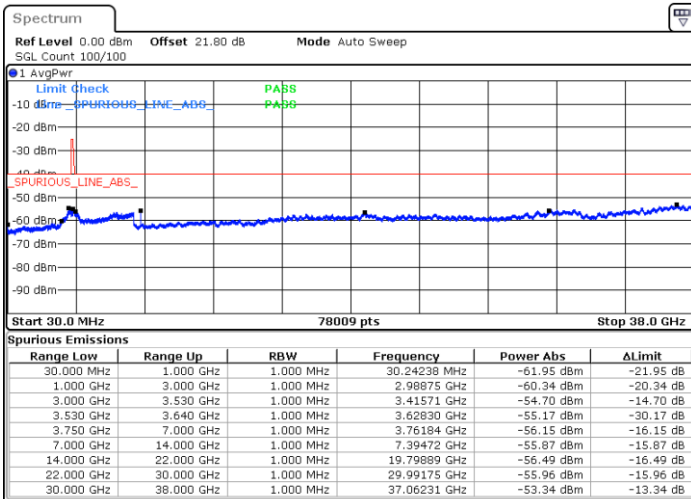

Lowest Channel / Full RB

N/A

Date: 1.SEP.2021 12:34:14

LTE Band 48 / 5MHz

64QAM

Middle Channel / 1RB0

Middle Channel / 1RBmax

Date: 1.SEP.2021 12:47:17

Date: 1.SEP.2021 12:52:07

Middle Channel / Full RB

N/A

Date: 1.SEP.2021 12:59:41

LTE Band 48 / 5MHz

64QAM

Highest Channel / 1RB0

Highest Channel / 1RBmax

Date: 1.SEP.2021 14:49:44

Date: 1.SEP.2021 14:53:57

Highest Channel / Full RB

N/A

Date: 1.SEP.2021 14:57:58

LTE Band 48 / 10MHz

64QAM

Lowest Channel / 1RB0

Lowest Channel / 1RBmax

Date: 1.SEP.2021 15:10:00

Date: 1.SEP.2021 15:14:55

Lowest Channel / Full RB

N/A

Date: 1.SEP.2021 15:21:45

LTE Band 48 / 10MHz

64QAM