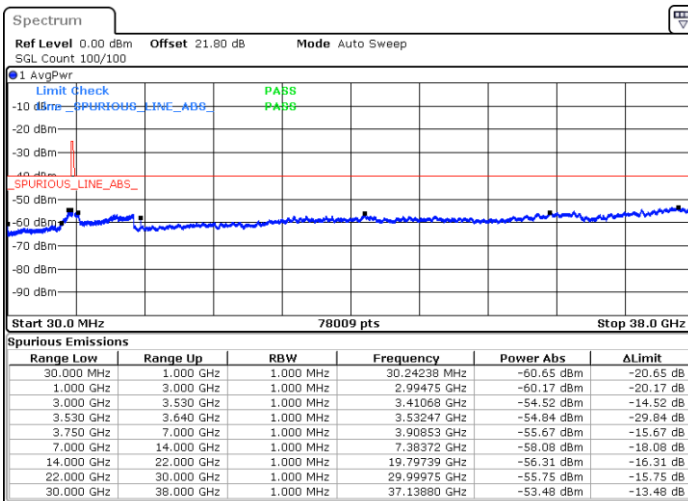

Middle Channel / 1RBmax

Date: 1.SEP.2021 16:39:31

Date: 1.SEP.2021 16:44:03

Middle Channel / Full RB

N/A

Date: 1.SEP.2021 16:47:56

LTE Band 48 / 15MHz

16QAM

Highest Channel / 1RB0

Highest Channel / 1RBmax

Date: 1.SEP.2021 16:51:53

Date: 1.SEP.2021 16:59:02

Highest Channel / Full RB

N/A

Date: 1.SEP.2021 17:03:48

LTE Band 48 / 20MHz

16QAM

Lowest Channel / 1RB0

Lowest Channel / 1RBmax

Date: 1.SEP.2021 17:09:19

Date: 1.SEP.2021 17:12:52

Lowest Channel / Full RB

N/A

Date: 1.SEP.2021 17:22:01