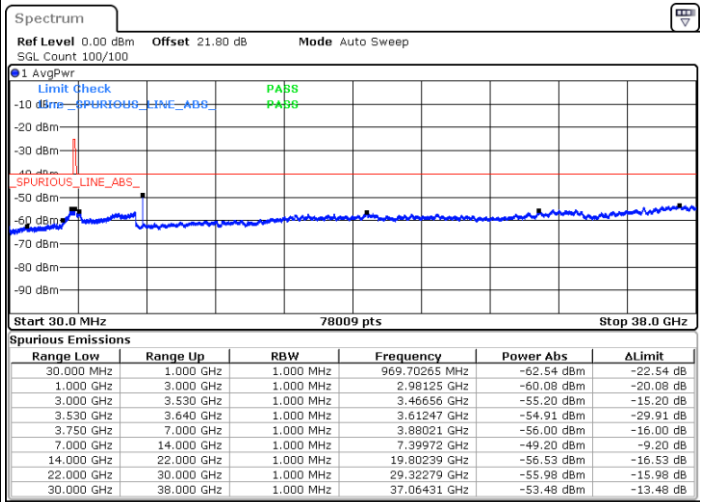

Lowest Channel / Full RB

N/A

Date: 1.SEP.2021 12:34:14

LTE Band 48 / 5MHz

64QAM

Middle Channel / 1RB0

Middle Channel / 1RBmax

Date: 1.SEP.2021 12:47:17

Date: 1.SEP.2021 12:52:07

Middle Channel / Full RB

N/A

Date: 1.SEP.2021 12:59:41

LTE Band 48 / 5MHz

64QAM

Highest Channel / 1RB0

Highest Channel / 1RBmax

Date: 1.SEP.2021 14:49:44

Date: 1.SEP.2021 14:53:57

Highest Channel / Full RB

N/A

Date: 1.SEP.2021 14:57:58

LTE Band 48 / 10MHz

64QAM

Lowest Channel / 1RB0

Lowest Channel / 1RBmax

Date: 1.SEP.2021 15:10:00

Date: 1.SEP.2021 15:14:55

Lowest Channel / Full RB

N/A

Date: 1.SEP.2021 15:21:45

LTE Band 48 / 10MHz

64QAM