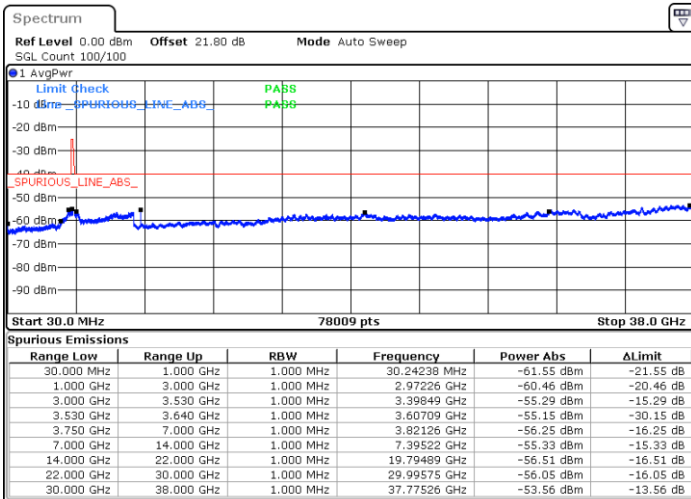

Lowest Channel / 1RB0

Lowest Channel / 1RBmax

Date: 1.SEP.2021 12:22:45

Date: 1.SEP.2021 12:27:43

Lowest Channel / Full RB

N/A

Date: 1.SEP.2021 12:33:01

LTE Band 48 / 5MHz

LTE Band 48 / 5MHz

16QAM

Highest Channel / 1RB0

Highest Channel / 1RBmax

Date: 1.SEP.2021 14:47:38

Date: 1.SEP.2021 14:52:27

Highest Channel / Full RB

N/A

Date: 1.SEP.2021 14:56:44

LTE Band 48 / 10MHz

16QAM

Lowest Channel / 1RB0

Lowest Channel / 1RBmax

Date: 1.SEP.2021 15:02:49

Date: 1.SEP.2021 15:13:04

Lowest Channel / Full RB