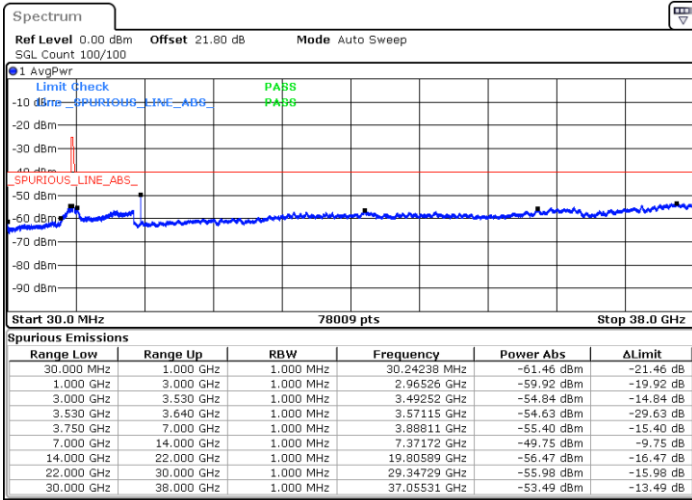

Date: 1.SEP.2021 16:16:11

LTE Band 48 / 15MHz

QPSK

Middle Channel / 1RB0

Middle Channel / 1RBmax

Date: 1.SEP.2021 16:37:15

Date: 3.SEP.2021 00:27:34

Middle Channel / Full RB

N/A

Date: 1.SEP.2021 16:46:47

LTE Band 48 / 15MHz

QPSK

Highest Channel / 1RB0

Highest Channel / 1RBmax

Date: 1.SEP.2021 16:50:41

Date: 1.SEP.2021 16:56:03

Highest Channel / Full RB

N/A

Date: 1.SEP.2021 17:01:37

LTE Band 48 / 20MHz

QPSK

Lowest Channel / 1RB0

Lowest Channel / 1RBmax

Date: 1.SEP.2021 17:08:06

Date: 1.SEP.2021 17:11:42

Lowest Channel / Full RB

N/A

Date: 1.SEP.2021 17:20:28

LTE Band 48 / 20MHz

QPSK

Middle Channel / 1RB0

Middle Channel / 1RBmax