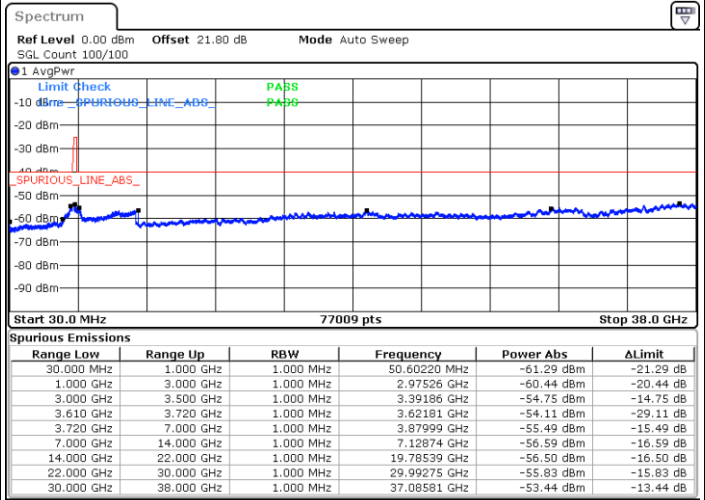

LTE Band 48 / 15MHz

QPSK

Lowest Channel / 1RB0

Lowest Channel / 1RBmax

Date: 1.SEP.2021 15:59:30

Date: 1.SEP.2021 16:07:57

Lowest Channel / Full RB

N/A

Date: 1.SEP.2021 16:16:11

LTE Band 48 / 15MHz

QPSK

Middle Channel / 1RB0

Middle Channel / 1RBmax

Date: 1.SEP.2021 16:37:15

Date: 3.SEP.2021 00:27:34

Middle Channel / Full RB

N/A

Date: 1.SEP.2021 16:46:47

LTE Band 48 / 15MHz

QPSK

Highest Channel / 1RB0

Highest Channel / 1RBmax

Date: 1.SEP.2021 16:50:41

Date: 1.SEP.2021 16:56:03