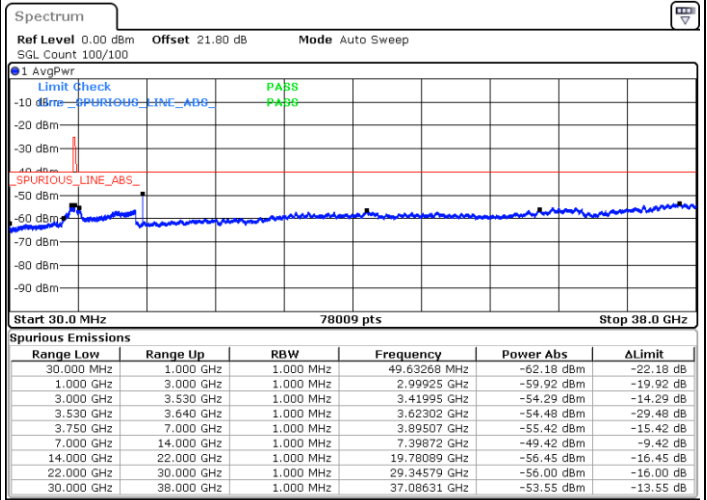

Date: 1.SEP.2021 14:49:44

Date: 1.SEP.2021 14:53:57

Highest Channel / Full RB

N/A

Date: 1.SEP.2021 14:57:58

LTE Band 48 / 10MHz

64QAM

Lowest Channel / 1RB0

Lowest Channel / 1RBmax

Date: 1.SEP.2021 15:10:00

Date: 1.SEP.2021 15:14:55

Lowest Channel / Full RB

N/A

Date: 1.SEP.2021 15:21:45

LTE Band 48 / 10MHz

64QAM

MiddleChannel / 1RB0

Middle Channel / 1RBmax

Date: 1.SEP.2021 15:26:37

Date: 1.SEP.2021 15:32:46

Middle Channel / Full RB

N/A

Date: 1.SEP.2021 15:40:04

LTE Band 48 / 10MHz

64QAM

Highest Channel / 1RB0

Highest Channel / 1RBmax

Date: 1.SEP.2021 15:44:30

Date: 1.SEP.2021 15:49:18

Highest Channel / Full RB

N/A

Date: 1.SEP.2021 15:53:23