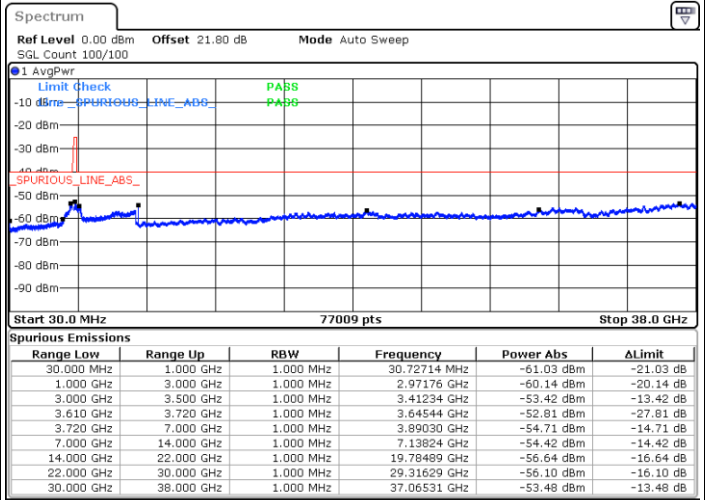

N/A

Date: 1.SEP.2021 16:46:47

LTE Band 48 / 15MHz

QPSK

Highest Channel / 1RB0

Highest Channel / 1RBmax

Date: 1.SEP.2021 16:50:41

Date: 1.SEP.2021 16:56:03

Highest Channel / Full RB

N/A

Date: 1.SEP.2021 17:01:37

LTE Band 48 / 20MHz

QPSK

Lowest Channel / 1RB0

Lowest Channel / 1RBmax

Date: 1.SEP.2021 17:08:06

Date: 1.SEP.2021 17:11:42

Lowest Channel / Full RB

N/A

Date: 1.SEP.2021 17:20:28

LTE Band 48 / 20MHz

QPSK

Middle Channel / 1RB0

Middle Channel / 1RBmax

Date: 1.SEP.2021 17:35:28

Date: 1.SEP.2021 17:40:30

Middle Channel / Full RB

N/A

Date: 1.SEP.2021 17:53:32

LTE Band 48 / 20MHz

QPSK

Highest Channel / 1RB0