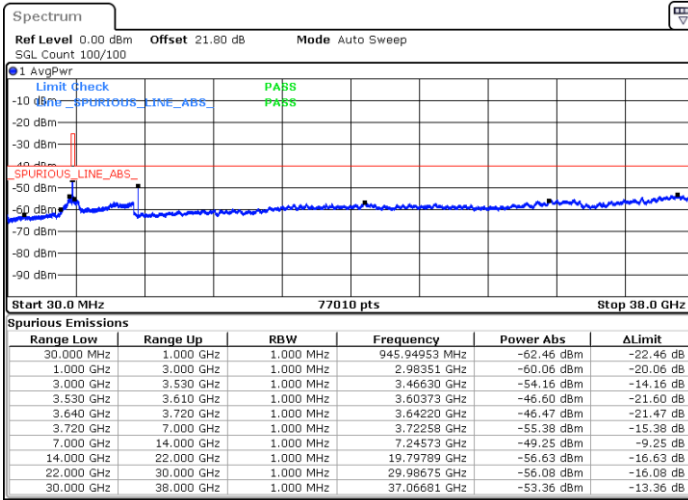

N/A

Date: 1.SEP.2021 18:17:02

LTE Band 48 / 5MHz

64QAM

Lowest Channel / 1RB0

Lowest Channel / 1RBmax

Date: 1.SEP.2021 12:24:04

Date: 1.SEP.2021 12:29:06

Lowest Channel / Full RB

N/A

Date: 1.SEP.2021 12:34:14

LTE Band 48 / 5MHz

64QAM

Middle Channel / 1RB0

Middle Channel / 1RBmax

Date: 1.SEP.2021 12:47:17

Date: 1.SEP.2021 12:52:07

Middle Channel / Full RB

N/A

Date: 1.SEP.2021 12:59:41

LTE Band 48 / 5MHz

64QAM

Highest Channel / 1RB0

Highest Channel / 1RBmax

Date: 1.SEP.2021 14:49:44

Date: 1.SEP.2021 14:53:57

Highest Channel / Full RB

N/A

Date: 1.SEP.2021 14:57:58

LTE Band 48 / 10MHz

64QAM

Lowest Channel / 1RB0