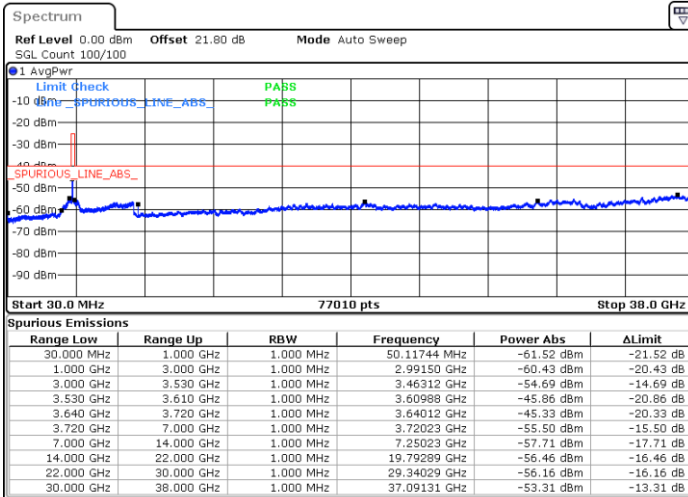

Date: 1.SEP.2021 14:49:44

Date: 1.SEP.2021 14:53:57

Highest Channel / Full RB

N/A

Date: 1.SEP.2021 14:57:58

LTE Band 48 / 10MHz

64QAM

Lowest Channel / 1RB0

Lowest Channel / 1RBmax

Date: 1.SEP.2021 15:10:00

Date: 1.SEP.2021 15:14:55

Lowest Channel / Full RB

N/A

Date: 1.SEP.2021 15:21:45

LTE Band 48 / 10MHz

64QAM

MiddleChannel / 1RB0

Middle Channel / 1RBmax

Date: 1.SEP.2021 15:26:37

Date: 1.SEP.2021 15:32:46

Middle Channel / Full RB

N/A

Date: 1.SEP.2021 15:40:04

LTE Band 48 / 10MHz

64QAM

Highest Channel / 1RB0

Highest Channel / 1RBmax

Date: 1.SEP.2021 15:44:30

Date: 1.SEP.2021 15:49:18

Highest Channel / Full RB

N/A

Date: 1.SEP.2021 15:53:23