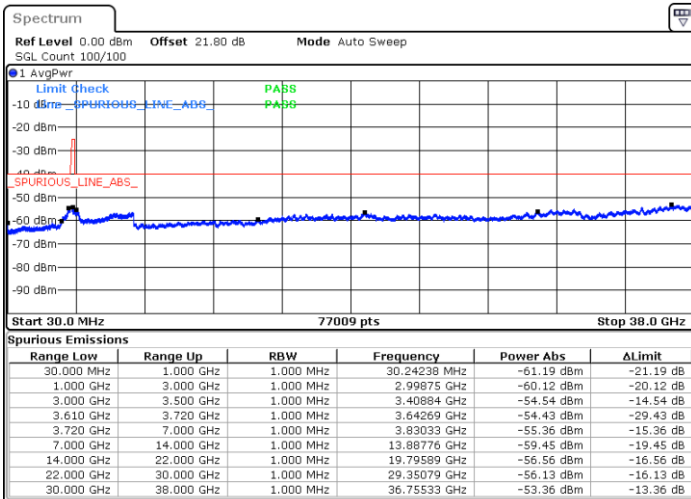

Middle Channel / Full RB

N/A

Date: 1.SEP.2021 15:38:54

LTE Band 48 / 10MHz

16QAM

Highest Channel / 1RB0

Highest Channel / 1RBmax

Date: 1.SEP.2021 15:43:04

Date: 1.SEP.2021 15:47:56

Highest Channel / Full RB

N/A

Date: 1.SEP.2021 15:52:11

LTE Band 48 / 15MHz

16QAM

Lowest Channel / 1RB0

Lowest Channel / 1RBmax

Date: 1.SEP.2021 16:04:58

Date: 1.SEP.2021 16:09:21

Lowest Channel / Full RB

N/A

Date: 1.SEP.2021 16:17:22

LTE Band 48 / 15MHz

16QAM

Middle Channel / 1RB0

Highest Channel / 1RB0

Highest Channel / 1RBmax

Date: 1.SEP.2021 16:51:53

Date: 1.SEP.2021 16:59:02

Highest Channel / Full RB

N/A

Date: 1.SEP.2021 17:03:48

LTE Band 48 / 20MHz