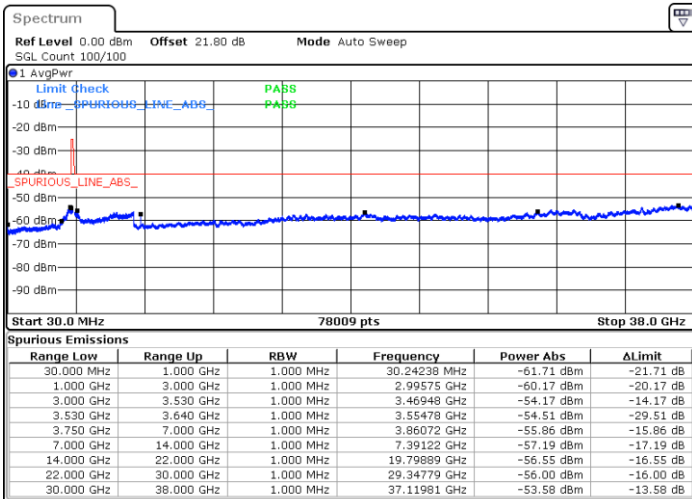

Lowest Channel / 1RBmax

Date: 1.SEP.2021 15:10:00

Date: 1.SEP.2021 15:14:55

Lowest Channel / Full RB

N/A

Date: 1.SEP.2021 15:21:45

LTE Band 48 / 10MHz

64QAM

MiddleChannel / 1RB0

Middle Channel / 1RBmax

Date: 1.SEP.2021 15:26:37

Date: 1.SEP.2021 15:32:46

Middle Channel / Full RB

N/A

Date: 1.SEP.2021 15:40:04

LTE Band 48 / 10MHz

64QAM

Highest Channel / 1RB0

Highest Channel / 1RBmax

Date: 1.SEP.2021 15:44:30

Date: 1.SEP.2021 15:49:18

Highest Channel / Full RB

N/A

Date: 1.SEP.2021 15:53:23

LTE Band 48 / 15MHz

64QAM

Lowest Channel / 1RB0

Lowest Channel / 1RBmax

Date: 1.SEP.2021 16:06:30

Date: 1.SEP.2021 16:14:34

Lowest Channel / Full RB

N/A