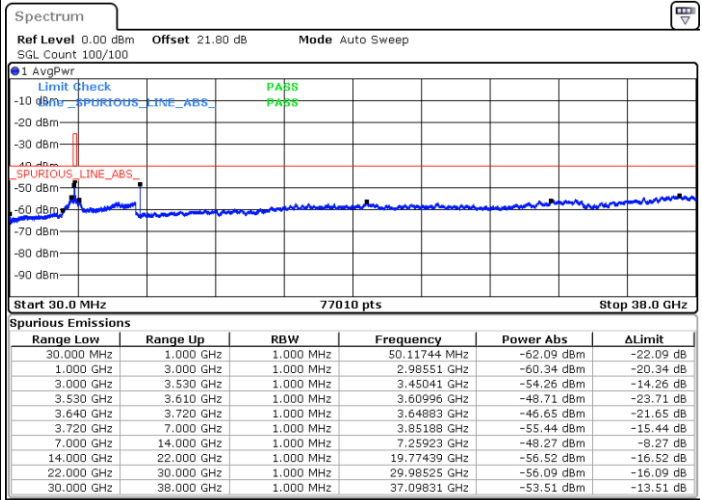

Date: 1.SEP.2021 14:56:44

LTE Band 48 / 10MHz

16QAM

Lowest Channel / 1RB0

Lowest Channel / 1RBmax

Date: 1.SEP.2021 15:02:49

Date: 1.SEP.2021 15:13:04

Lowest Channel / Full RB

N/A

Date: 1.SEP.2021 15:19:44

LTE Band 48 / 10MHz

16QAM

MiddleChannel / 1RB0

Middle Channel / 1RBmax

Date: 1.SEP.2021 15:25:07

Date: 1.SEP.2021 15:31:34

Middle Channel / Full RB

N/A

Date: 1.SEP.2021 15:38:54

LTE Band 48 / 10MHz

16QAM

Highest Channel / 1RB0

Highest Channel / 1RBmax

Date: 1.SEP.2021 15:43:04

Date: 1.SEP.2021 15:47:56

Highest Channel / Full RB

N/A

Date: 1.SEP.2021 15:52:11

LTE Band 48 / 15MHz

16QAM

Lowest Channel / 1RB0

Lowest Channel / 1RBmax