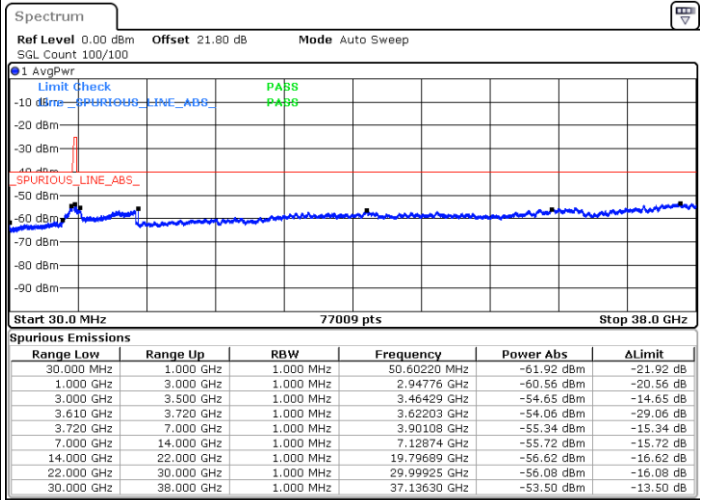

Lowest Channel / 1RBmax

Date: 1.SEP.2021 15:10:00

Date: 1.SEP.2021 15:14:55

Lowest Channel / Full RB

N/A

Date: 1.SEP.2021 15:21:45

LTE Band 48 / 10MHz

64QAM

MiddleChannel / 1RB0

Middle Channel / 1RBmax

Date: 1.SEP.2021 15:26:37

Date: 1.SEP.2021 15:32:46

Middle Channel / Full RB

N/A

Date: 1.SEP.2021 15:40:04

LTE Band 48 / 10MHz

64QAM

Highest Channel / 1RB0

Highest Channel / 1RBmax

Date: 1.SEP.2021 15:44:30

Date: 1.SEP.2021 15:49:18

Highest Channel / Full RB

N/A

Date: 1.SEP.2021 15:53:23

LTE Band 48 / 15MHz

64QAM

Lowest Channel / 1RB0

Lowest Channel / 1RBmax

Date: 1.SEP.2021 16:06:30

Date: 1.SEP.2021 16:14:34

Lowest Channel / Full RB

N/A