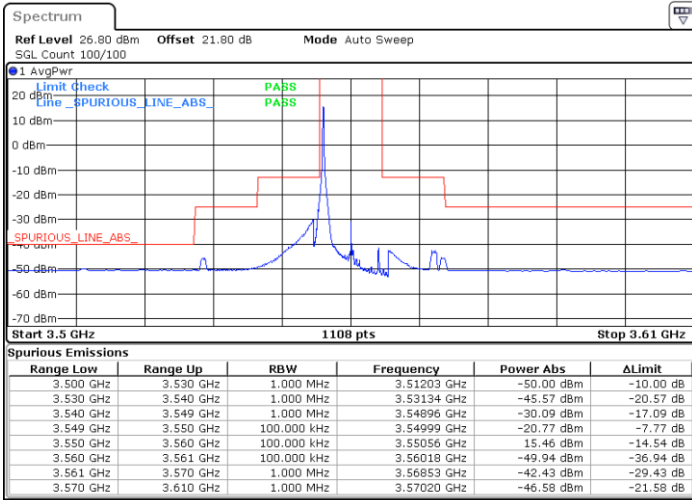

Date: 2.SEP.2021 23:17:19

Date: 2.SEP.2021 23:16:00

Middle Channel / Full RB

N/A

Date: 2.SEP.2021 23:31:16

LTE Band 48 / 5MHz

64QAM

Highest Channel / 1RB0

Highest Channel / 1RBmax

Date: 2.SEP.2021 23:40:22

Date: 1.SEP.2021 12:16:32

Highest Channel / Full RB

N/A

Date: 2.SEP.2021 23:33:08

LTE Band 48 / 10MHz

64QAM

Lowest Channel / 1RB0

Lowest Channel / 1RBmax

Date: 2.SEP.2021 23:48:10

Date: 2.SEP.2021 23:48:51

Lowest Channel / Full RB

N/A

Date: 2.SEP.2021 23:42:44

LTE Band 48 / 10MHz