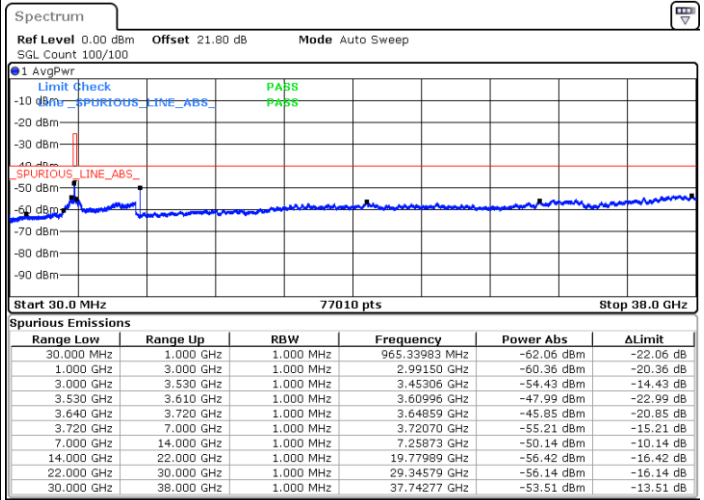

Highest Channel / Full RB

N/A

Date: 1.SEP.2021 14:55:18

LTE Band 48 / 10MHz

QPSK

Lowest Channel / 1RB0

Lowest Channel / 1RBmax

Date: 1.SEP.2021 15:01:35

Date: 1.SEP.2021 15:11:28

Lowest Channel / Full RB

N/A

Date: 1.SEP.2021 15:16:19

LTE Band 48 / 10MHz

QPSK

MiddleChannel / 1RB0

Middle Channel / 1RBmax

Date: 1.SEP.2021 15:23:31

Date: 1.SEP.2021 15:30:00

Middle Channel / Full RB

N/A

Date: 1.SEP.2021 15:37:34

LTE Band 48 / 10MHz

QPSK

Highest Channel / 1RB0