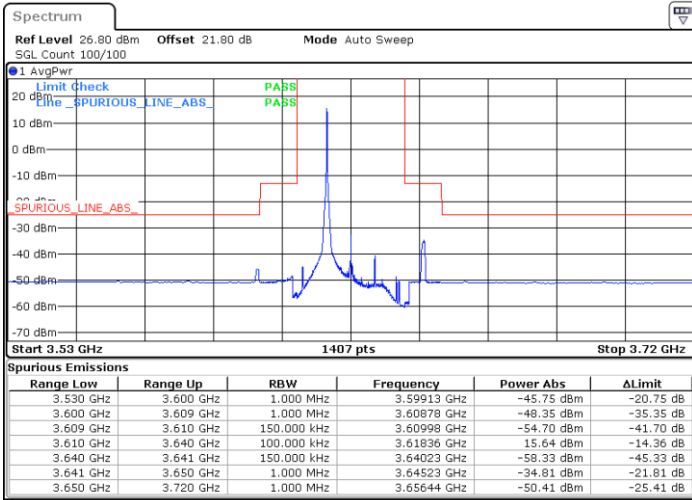

Date: 3.SEP.2021 00:05:44

LTE Band 48 / 15MHz

64QAM

Lowest Channel / 1RB0

Lowest Channel / 1RBmax

Date: 3.SEP.2021 00:20:16

Date: 3.SEP.2021 00:21:29

Lowest Channel / Full RB

N/A

Date: 3.SEP.2021 00:14:37

LTE Band 48 / 15MHz

64QAM

Middle Channel / 1RB0

Middle Channel / 1RBmax

Date: 3.SEP.2021 01:09:05

Date: 3.SEP.2021 01:07:49

Middle Channel / Full RB

N/A

Date: 3.SEP.2021 01:16:48

LTE Band 48 / 15MHz

64QAM

Highest Channel / 1RB0

Highest Channel / 1RBmax

Date: 3.SEP.2021 01:23:19

Date: 3.SEP.2021 01:29:34

Highest Channel / Full RB

N/A

Date: 3.SEP.2021 01:25:16

LTE Band 48 / 20MHz

64QAM

Lowest Channel / 1RB0

Lowest Channel / 1RBmax