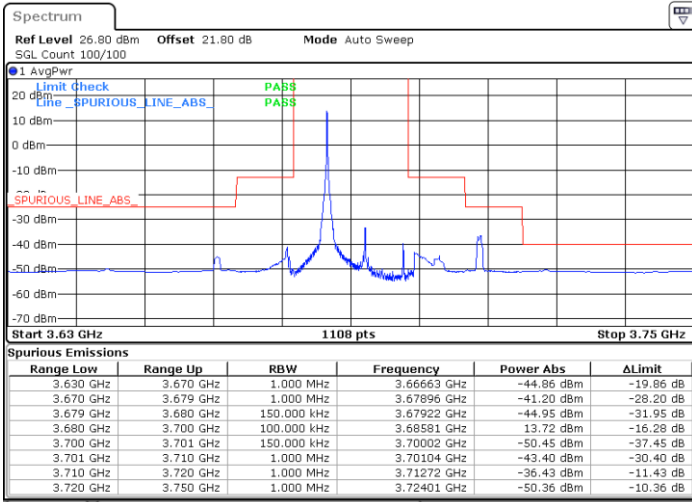

Middle Channel / Full RB

N/A

Date: 3.SEP.2021 01:16:48

LTE Band 48 / 15MHz

64QAM

Highest Channel / 1RB0

Highest Channel / 1RBmax

Date: 3.SEP.2021 01:23:19

Date: 3.SEP.2021 01:29:34

Highest Channel / Full RB

N/A

Date: 3.SEP.2021 01:25:16

LTE Band 48 / 20MHz

64QAM

Lowest Channel / 1RB0

Lowest Channel / 1RBmax