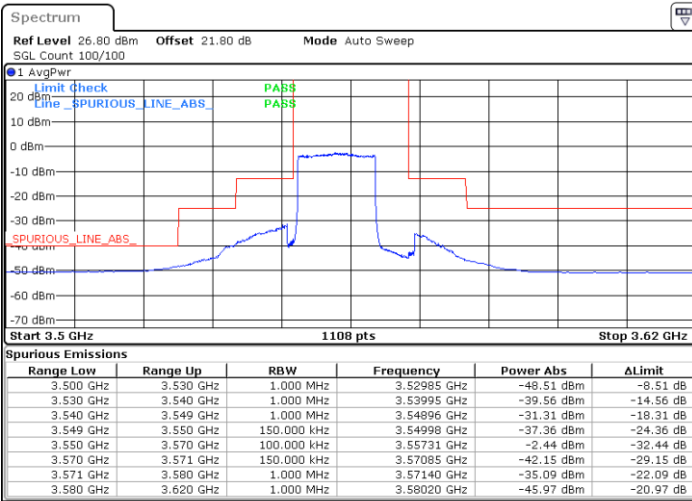

Date: 3.SEP.2021 00:07:03

Date: 3.SEP.2021 00:12:12

Highest Channel / Full RB

N/A

Date: 3.SEP.2021 00:04:36

LTE Band 48 / 15MHz

16QAM

Lowest Channel / 1RB0

Lowest Channel / 1RBmax

Date: 3.SEP.2021 00:18:49

Date: 3.SEP.2021 00:23:43

Lowest Channel / Full RB

N/A

Date: 3.SEP.2021 00:15:41

LTE Band 48 / 15MHz

16QAM

Middle Channel / 1RB0

Middle Channel / 1RBmax

Date: 3.SEP.2021 01:10:31

Date: 3.SEP.2021 00:30:29

Middle Channel / Full RB

N/A

Date: 3.SEP.2021 01:15:28

LTE Band 48 / 15MHz