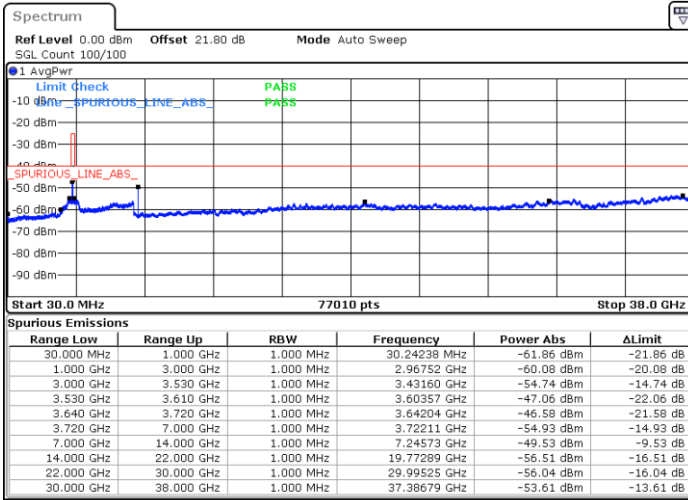

Highest Channel / 1RB0

Highest Channel / 1RBmax

Date: 3.SEP.2021 01:54:55

Date: 3.SEP.2021 02:03:34

Highest Channel / Full RB

N/A

Date: 3.SEP.2021 01:45:35

# Conducted Spurious Emission

LTE Band 48 / 5MHz

QPSK

Middle Channel / 1RB0

Middle Channel / 1RBmax

Date: 1.SEP.2021 12:35:52

Date: 1.SEP.2021 12:49:44

Middle Channel / Full RB

N/A

Date: 1.SEP.2021 12:53:34

LTE Band 48 / 5MHz

QPSK

Highest Channel / 1RB0

Highest Channel / 1RBmax

Date: 1.SEP.2021 14:46:08

Date: 1.SEP.2021 14:51:06

Highest Channel / Full RB

N/A

Date: 1.SEP.2021 14:55:18

LTE Band 48 / 10MHz

QPSK

Lowest Channel / 1RB0

Lowest Channel / 1RBmax

Date: 1.SEP.2021 15:01:35