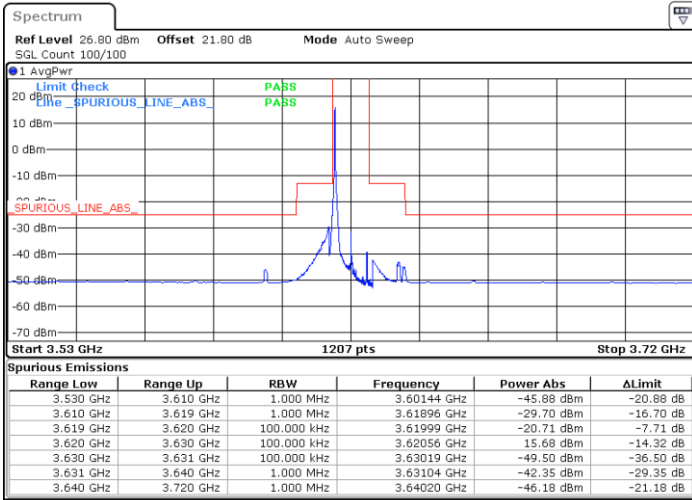

LTE Band 48 / 10MHz

64QAM

Middle Channel / 1RB0

Middle Channel / 1RBmax

Date: 2.SEP.2021 23:56:42