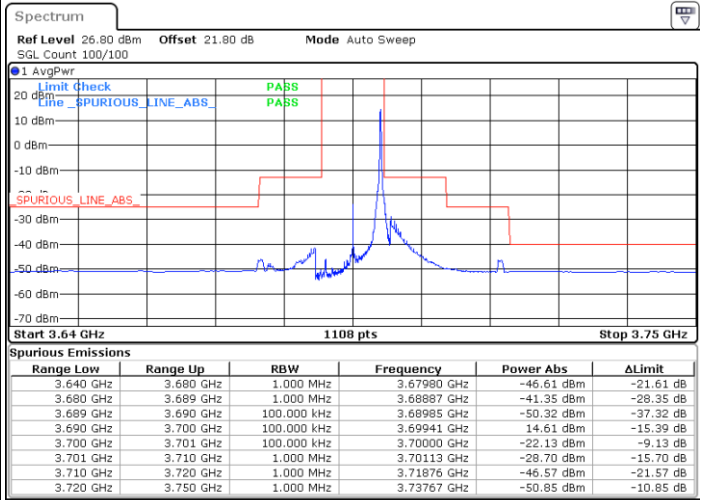

Lowest Channel / Full RB

N/A

Date: 2.SEP.2021 23:44:15

LTE Band 48 / 10MHz

16QAM

Middle Channel / 1RB0

Middle Channel / 1RBmax

Date: 2.SEP.2021 23:57:27

Date: 2.SEP.2021 23:53:53

Middle Channel / Full RB

N/A

Date: 3.SEP.2021 00:01:41

LTE Band 48 / 10MHz

16QAM

Highest Channel / 1RB0

Highest Channel / 1RBmax

Date: 3.SEP.2021 00:07:03

Date: 3.SEP.2021 00:12:12

Highest Channel / Full RB

N/A

Date: 3.SEP.2021 00:04:36

LTE Band 48 / 15MHz

16QAM

Lowest Channel / 1RB0

Lowest Channel / 1RBmax

Date: 3.SEP.2021 00:18:49

Date: 3.SEP.2021 00:23:43

Lowest Channel / Full RB

N/A

Date: 3.SEP.2021 00:15:41

LTE Band 48 / 15MHz

16QAM