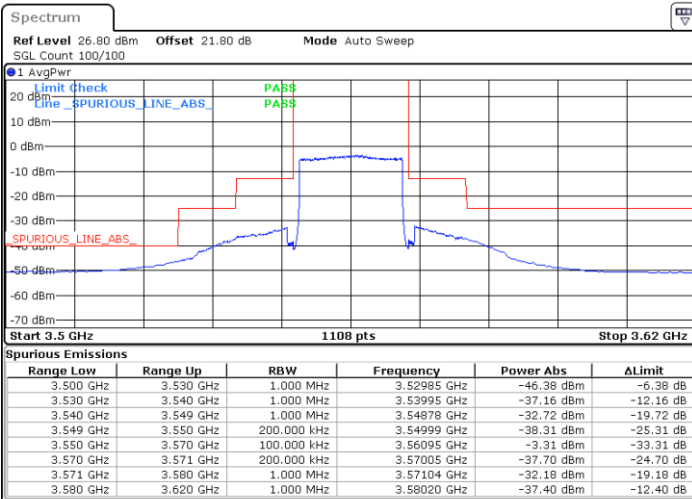

LTE Band 48 / 20MHz

16QAM

Lowest Channel / 1RB0

Lowest Channel / 1RBmax

Date: 3.SEP.2021 02:08:15

Date: 3.SEP.2021 01:35:18

Lowest Channel / Full RB

N/A

Date: 3.SEP.2021 01:32:27

LTE Band 48 / 20MHz

16QAM

Middle Channel / 1RB0

Middle Channel / 1RBmax

Date: 1.SEP.2021 17:26:49

Date: 3.SEP.2021 01:38:51

Middle Channel / Full RB

N/A

Date: 3.SEP.2021 01:42:40

LTE Band 48 / 20MHz

16QAM

Highest Channel / 1RB0

Highest Channel / 1RBmax

Date: 3.SEP.2021 01:52:35

Date: 3.SEP.2021 02:04:39