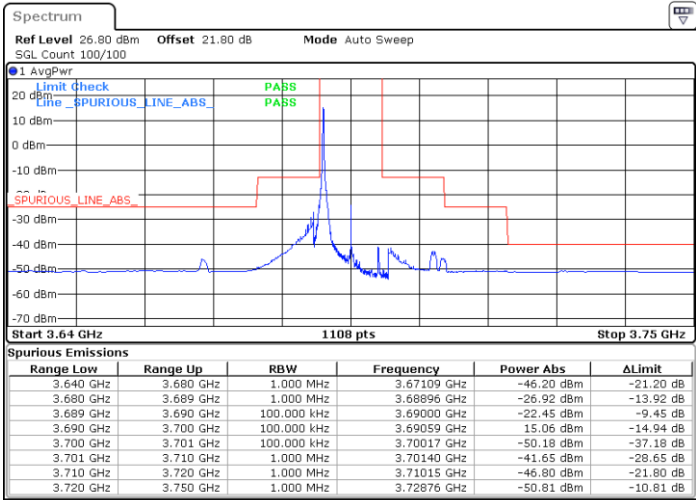

Lowest Channel / Full RB

N/A

Date: 2.SEP.2021 23:44:15

LTE Band 48 / 10MHz

16QAM

Middle Channel / 1RB0

Middle Channel / 1RBmax

Date: 2.SEP.2021 23:57:27

Date: 2.SEP.2021 23:53:53

Middle Channel / Full RB

N/A

Date: 3.SEP.2021 00:01:41

LTE Band 48 / 10MHz

16QAM

Highest Channel / 1RB0

Highest Channel / 1RBmax

Date: 3.SEP.2021 00:07:03

Date: 3.SEP.2021 00:12:12

Highest Channel / Full RB

N/A

Date: 3.SEP.2021 00:04:36

LTE Band 48 / 15MHz

16QAM

Lowest Channel / 1RB0

Lowest Channel / 1RBmax

Date: 3.SEP.2021 00:18:49

Date: 3.SEP.2021 00:23:43

Lowest Channel / Full RB

N/A

Date: 3.SEP.2021 00:15:41

LTE Band 48 / 15MHz

16QAM