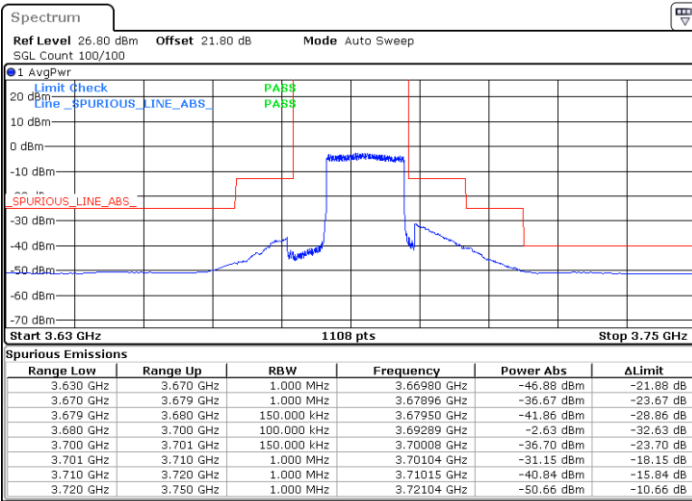

N/A

Date: 3.SEP.2021 00:14:37

LTE Band 48 / 15MHz

64QAM

Middle Channel / 1RB0

Middle Channel / 1RBmax

Date: 3.SEP.2021 01:09:05

Date: 3.SEP.2021 01:07:49

Middle Channel / Full RB

N/A

Date: 3.SEP.2021 01:16:48

LTE Band 48 / 15MHz

64QAM

Highest Channel / 1RB0

Highest Channel / 1RBmax

Date: 3.SEP.2021 01:23:19

Date: 3.SEP.2021 01:29:34

Highest Channel / Full RB

N/A

Date: 3.SEP.2021 01:25:16

LTE Band 48 / 20MHz

64QAM

Lowest Channel / 1RB0

Lowest Channel / 1RBmax

Date: 3.SEP.2021 02:09:12

Date: 3.SEP.2021 01:36:12

Lowest Channel / Full RB

N/A

Date: 3.SEP.2021 01:30:47

LTE Band 48 / 20MHz

64QAM

Middle Channel / 1RB0