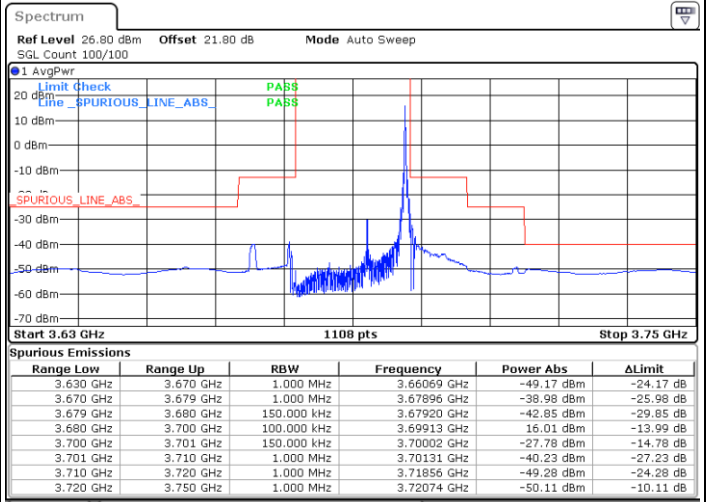

N/A

Date: 3.SEP.2021 00:14:37

LTE Band 48 / 15MHz

64QAM

Middle Channel / 1RB0

Middle Channel / 1RBmax

Date: 3.SEP.2021 01:09:05

Date: 3.SEP.2021 01:07:49

Middle Channel / Full RB

N/A

Date: 3.SEP.2021 01:16:48

LTE Band 48 / 15MHz

64QAM

Highest Channel / 1RB0

Highest Channel / 1RBmax

Date: 3.SEP.2021 01:23:19

Date: 3.SEP.2021 01:29:34

Highest Channel / Full RB

N/A

Date: 3.SEP.2021 01:25:16

LTE Band 48 / 20MHz

64QAM

Lowest Channel / 1RB0

Lowest Channel / 1RBmax

Date: 3.SEP.2021 02:09:12

Date: 3.SEP.2021 01:36:12

Lowest Channel / Full RB

N/A

Date: 3.SEP.2021 01:30:47

LTE Band 48 / 20MHz

64QAM

Middle Channel / 1RB0