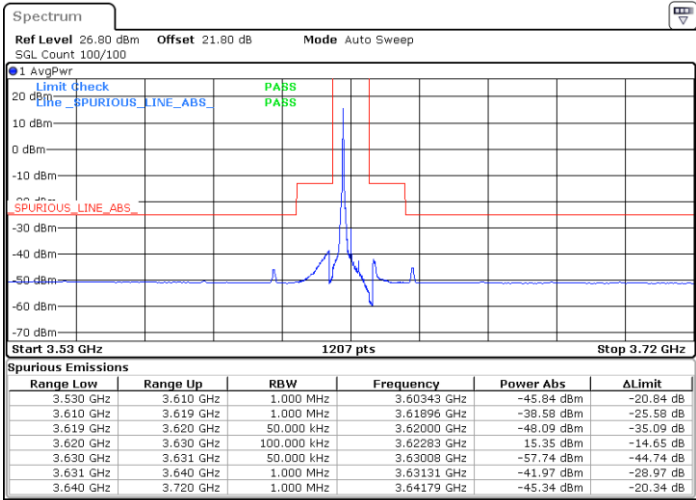

Highest Channel / Full RB

N/A

Date: 3.SEP.2021 01:46:33

LTE Band 48 / 5MHz

64QAM

Lowest Channel / 1RB0

Lowest Channel / 1RBmax

Date: 1.SEP.2021 12:08:39

Date: 2.SEP.2021 23:08:31

Lowest Channel / Full RB

N/A

Date: 2.SEP.2021 23:06:55

LTE Band 48 / 5MHz

64QAM

Middle Channel / 1RB0

Middle Channel / 1RBmax

Date: 2.SEP.2021 23:17:19

Date: 2.SEP.2021 23:16:00

Middle Channel / Full RB

N/A

Date: 2.SEP.2021 23:31:16

LTE Band 48 / 5MHz

64QAM

Highest Channel / 1RB0

Highest Channel / 1RBmax

Date: 2.SEP.2021 23:40:22

Date: 1.SEP.2021 12:16:32

Highest Channel / Full RB

N/A

Date: 2.SEP.2021 23:33:08

LTE Band 48 / 10MHz

64QAM