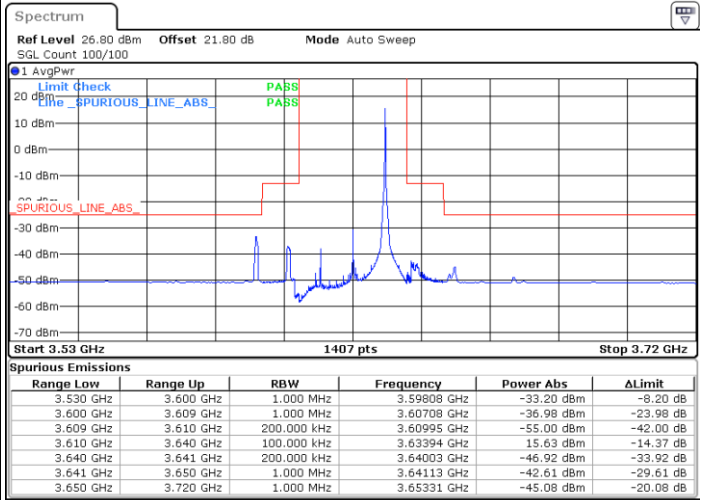

LTE Band 48 / 20MHz

16QAM

Lowest Channel / 1RB0

Lowest Channel / 1RBmax

Date: 3.SEP.2021 02:08:15

Date: 3.SEP.2021 01:35:18

Lowest Channel / Full RB

N/A

Date: 3.SEP.2021 01:32:27

LTE Band 48 / 20MHz

16QAM

Middle Channel / 1RB0

Middle Channel / 1RBmax

Date: 1.SEP.2021 17:26:49

Date: 3.SEP.2021 01:38:51

Middle Channel / Full RB

N/A

Date: 3.SEP.2021 01:42:40

LTE Band 48 / 20MHz

16QAM

Highest Channel / 1RB0

Highest Channel / 1RBmax

Date: 3.SEP.2021 01:52:35

Date: 3.SEP.2021 02:04:39

Highest Channel / Full RB

N/A

Date: 3.SEP.2021 01:46:33

LTE Band 48 / 5MHz

64QAM

Lowest Channel / 1RB0

Lowest Channel / 1RBmax

Date: 1.SEP.2021 12:08:39