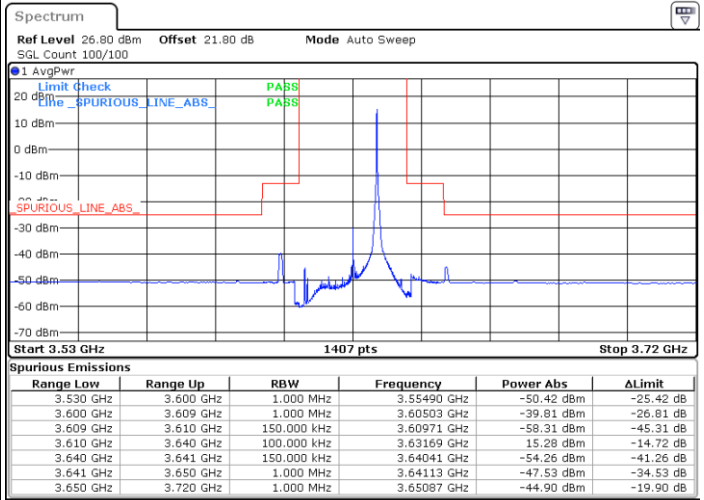

Date: 3.SEP.2021 00:07:03

Date: 3.SEP.2021 00:12:12

Highest Channel / Full RB

N/A

Date: 3.SEP.2021 00:04:36

LTE Band 48 / 15MHz

16QAM

Lowest Channel / 1RB0

Lowest Channel / 1RBmax

Date: 3.SEP.2021 00:18:49

Date: 3.SEP.2021 00:23:43

Lowest Channel / Full RB

N/A

Date: 3.SEP.2021 00:15:41

LTE Band 48 / 15MHz

16QAM

Middle Channel / 1RB0

Middle Channel / 1RBmax

Date: 3.SEP.2021 01:10:31

Date: 3.SEP.2021 00:30:29

Middle Channel / Full RB

N/A

Date: 3.SEP.2021 01:15:28

LTE Band 48 / 15MHz