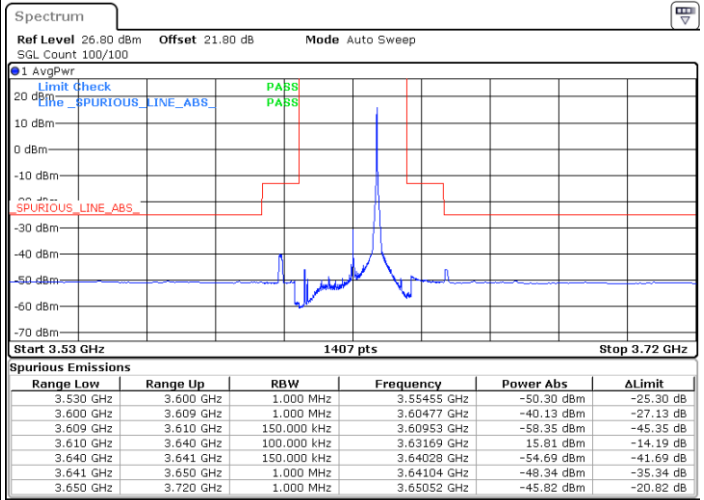

Date: 3.SEP.2021 00:05:44

LTE Band 48 / 15MHz

64QAM

Lowest Channel / 1RB0

Lowest Channel / 1RBmax

Date: 3.SEP.2021 00:20:16

Date: 3.SEP.2021 00:21:29

Lowest Channel / Full RB

N/A

Date: 3.SEP.2021 00:14:37

LTE Band 48 / 15MHz

64QAM

Middle Channel / 1RB0

Middle Channel / 1RBmax

Date: 3.SEP.2021 01:09:05

Date: 3.SEP.2021 01:07:49

Middle Channel / Full RB

N/A

Date: 3.SEP.2021 01:16:48

LTE Band 48 / 15MHz

64QAM

Highest Channel / 1RB0

Highest Channel / 1RBmax

Date: 3.SEP.2021 01:23:19

Date: 3.SEP.2021 01:29:34

Highest Channel / Full RB

N/A

Date: 3.SEP.2021 01:25:16

LTE Band 48 / 20MHz

64QAM

Lowest Channel / 1RB0

Lowest Channel / 1RBmax