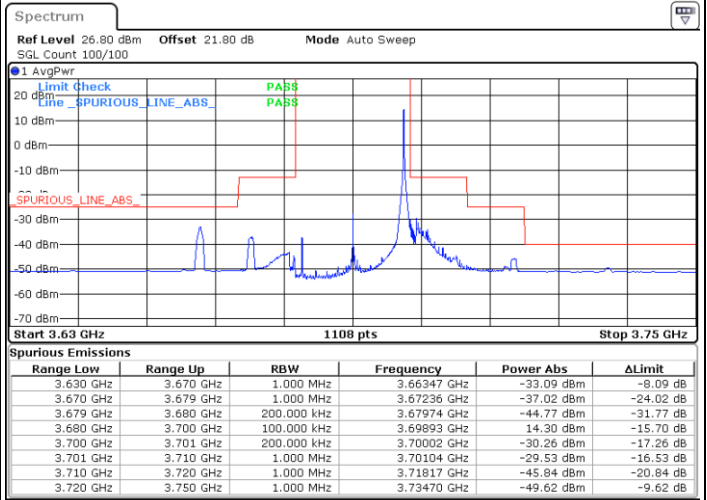

Date: 3.SEP.2021 01:32:27

LTE Band 48 / 20MHz

16QAM

Middle Channel / 1RB0

Middle Channel / 1RBmax

Date: 1.SEP.2021 17:26:49

Date: 3.SEP.2021 01:38:51

Middle Channel / Full RB

N/A

Date: 3.SEP.2021 01:42:40

LTE Band 48 / 20MHz

16QAM

Highest Channel / 1RB0

Highest Channel / 1RBmax

Date: 3.SEP.2021 01:52:35

Date: 3.SEP.2021 02:04:39

Highest Channel / Full RB

N/A

Date: 3.SEP.2021 01:46:33

LTE Band 48 / 5MHz

64QAM

Lowest Channel / 1RB0

Lowest Channel / 1RBmax

Date: 1.SEP.2021 12:08:39