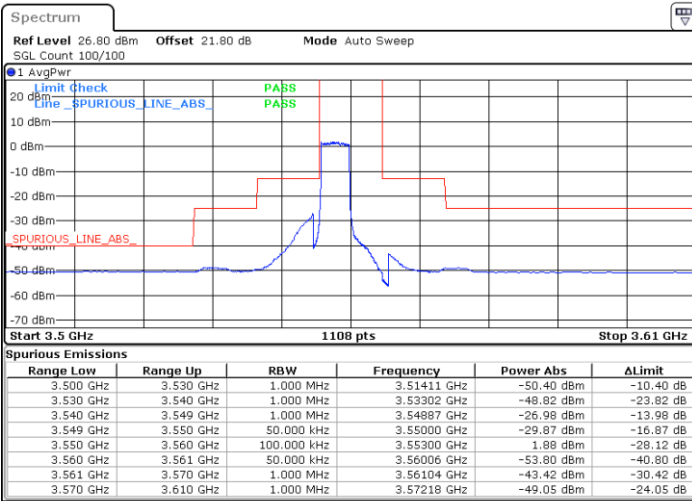

N/A

Date: 3.SEP.2021 01:42:40

LTE Band 48 / 20MHz

16QAM

Highest Channel / 1RB0

Highest Channel / 1RBmax

Date: 3.SEP.2021 01:52:35

Date: 3.SEP.2021 02:04:39

Highest Channel / Full RB

N/A

Date: 3.SEP.2021 01:46:33

LTE Band 48 / 5MHz

64QAM

Lowest Channel / 1RB0

Lowest Channel / 1RBmax

Date: 1.SEP.2021 12:08:39

Date: 2.SEP.2021 23:08:31

Lowest Channel / Full RB

N/A

Date: 2.SEP.2021 23:06:55

LTE Band 48 / 5MHz

64QAM

Middle Channel / 1RB0

Middle Channel / 1RBmax