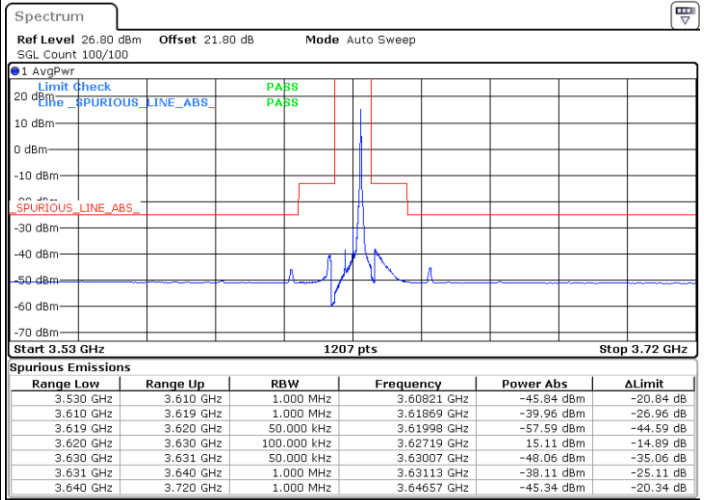

Highest Channel / Full RB

N/A

Date: 3.SEP.2021 01:46:33

LTE Band 48 / 5MHz

64QAM

Lowest Channel / 1RB0

Lowest Channel / 1RBmax

Date: 1.SEP.2021 12:08:39

Date: 2.SEP.2021 23:08:31

Lowest Channel / Full RB

N/A

Date: 2.SEP.2021 23:06:55

LTE Band 48 / 5MHz

64QAM

Middle Channel / 1RB0

Middle Channel / 1RBmax

Date: 2.SEP.2021 23:17:19

Date: 2.SEP.2021 23:16:00

Middle Channel / Full RB

N/A

Date: 2.SEP.2021 23:31:16

LTE Band 48 / 5MHz

64QAM

Highest Channel / 1RB0

Highest Channel / 1RBmax

Date: 2.SEP.2021 23:40:22

Date: 1.SEP.2021 12:16:32

Highest Channel / Full RB

N/A

Date: 2.SEP.2021 23:33:08

LTE Band 48 / 10MHz

64QAM