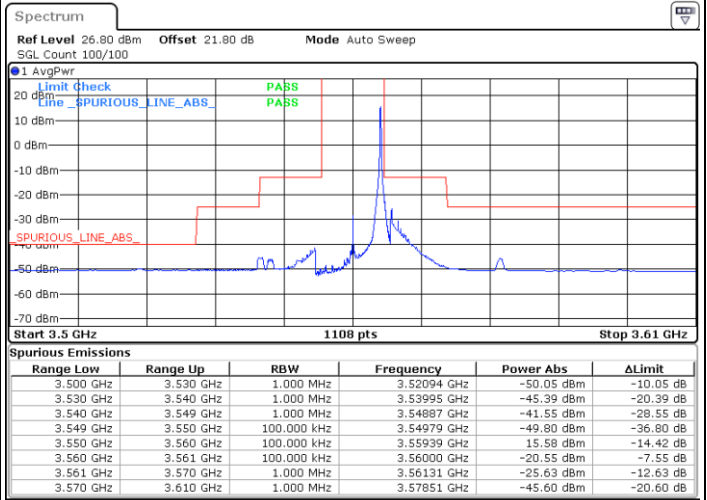

Date: 2.SEP.2021 23:29:51

LTE Band 48 / 5MHz

16QAM

Highest Channel / 1RB0

Highest Channel / 1RBmax

Date: 2.SEP.2021 23:38:05

Date: 1.SEP.2021 12:14:36

Highest Channel / Full RB

N/A

Date: 2.SEP.2021 23:33:57

LTE Band 48 / 10MHz

16QAM

Lowest Channel / 1RB0

Lowest Channel / 1RBmax

Date: 2.SEP.2021 23:47:16

Date: 2.SEP.2021 23:49:40

Lowest Channel / Full RB

N/A

Date: 2.SEP.2021 23:44:15

LTE Band 48 / 10MHz

16QAM

Middle Channel / 1RB0

Middle Channel / 1RBmax

Date: 2.SEP.2021 23:57:27

Date: 2.SEP.2021 23:53:53

Middle Channel / Full RB

N/A

Date: 3.SEP.2021 00:01:41

LTE Band 48 / 10MHz

16QAM

Highest Channel / 1RB0

Highest Channel / 1RBmax