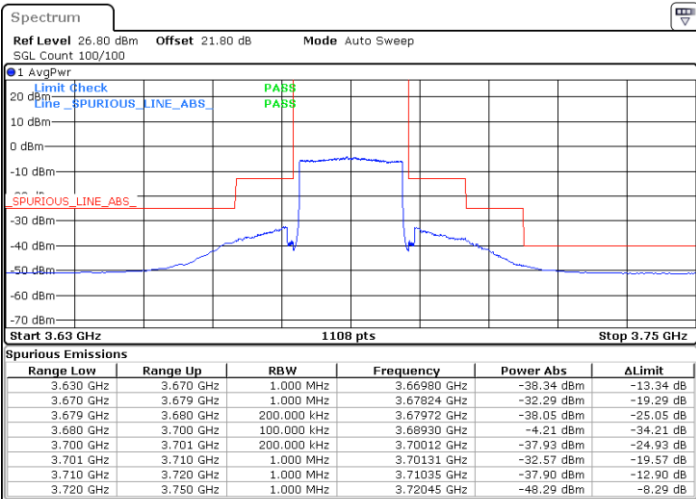

Middle Channel / 1RBmax

Date: 1.SEP.2021 17:34:04

Date: 3.SEP.2021 01:37:36

Middle Channel / Full RB

N/A

Date: 3.SEP.2021 01:44:32

LTE Band 48 / 20MHz

64QAM

Highest Channel / 1RB0

Highest Channel / 1RBmax

Date: 3.SEP.2021 01:54:55

Date: 3.SEP.2021 02:03:34

Highest Channel / Full RB

N/A

Date: 3.SEP.2021 01:45:35

# Conducted Spurious Emission

LTE Band 48 / 5MHz

QPSK

Middle Channel / 1RB0

Middle Channel / 1RBmax

Date: 1.SEP.2021 12:35:52

Date: 1.SEP.2021 12:49:44

Middle Channel / Full RB