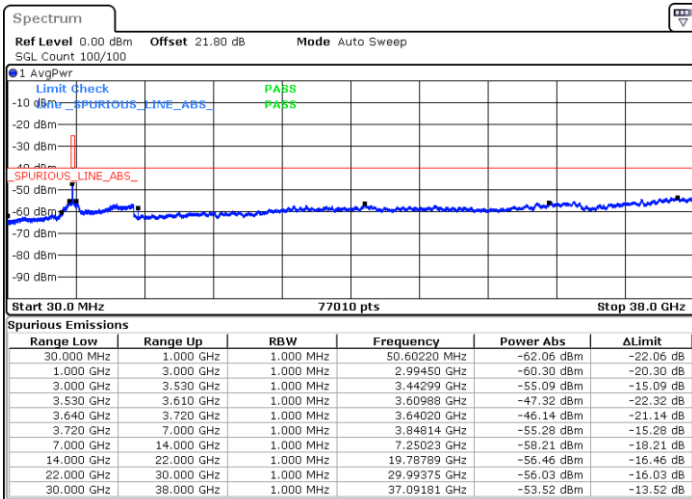

Highest Channel / Full RB

N/A

Date: 1.SEP.2021 14:55:18

LTE Band 48 / 10MHz

QPSK

Lowest Channel / 1RB0

Lowest Channel / 1RBmax

Date: 1.SEP.2021 15:01:35

Date: 1.SEP.2021 15:11:28

Lowest Channel / Full RB

N/A

Date: 1.SEP.2021 15:16:19

LTE Band 48 / 10MHz

QPSK

MiddleChannel / 1RB0

Middle Channel / 1RBmax

Date: 1.SEP.2021 15:23:31

Date: 1.SEP.2021 15:30:00

Middle Channel / Full RB

N/A

Date: 1.SEP.2021 15:37:34

LTE Band 48 / 10MHz

QPSK

Highest Channel / 1RB0