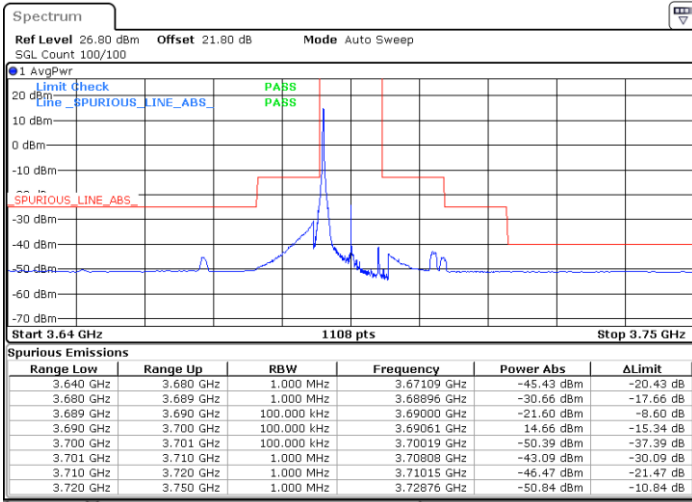

Lowest Channel / 1RB0

Lowest Channel / 1RBmax

Date: 2.SEP.2021 23:48:10

Date: 2.SEP.2021 23:48:51

Lowest Channel / Full RB

N/A

Date: 2.SEP.2021 23:42:44

LTE Band 48 / 10MHz

64QAM

Middle Channel / 1RB0

Middle Channel / 1RBmax

Date: 2.SEP.2021 23:56:42

Date: 2.SEP.2021 23:55:42

Middle Channel / Full RB

N/A

Date: 3.SEP.2021 00:00:52

LTE Band 48 / 10MHz

64QAM

Highest Channel / 1RB0

Highest Channel / 1RBmax

Date: 3.SEP.2021 00:06:23

Date: 3.SEP.2021 00:13:14

Highest Channel / Full RB

N/A