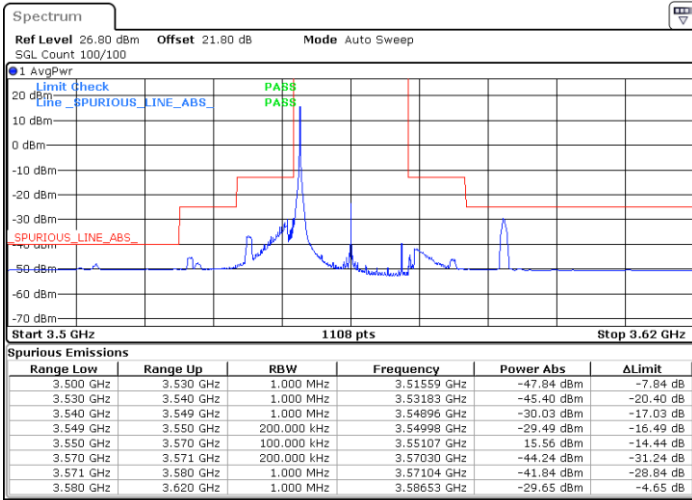

Middle Channel / 1RB0

Middle Channel / 1RBmax

Date: 3.SEP.2021 01:10:31

Date: 3.SEP.2021 00:30:29

Middle Channel / Full RB

N/A

Date: 3.SEP.2021 01:15:28

LTE Band 48 / 15MHz

16QAM

Highest Channel / 1RB0

Highest Channel / 1RBmax

Date: 3.SEP.2021 01:22:24

Date: 3.SEP.2021 01:28:40

Highest Channel / Full RB

N/A

Date: 3.SEP.2021 01:26:18

LTE Band 48 / 20MHz

16QAM

Lowest Channel / 1RB0

Lowest Channel / 1RBmax

Date: 3.SEP.2021 02:08:15

Date: 3.SEP.2021 01:35:18

Lowest Channel / Full RB

N/A