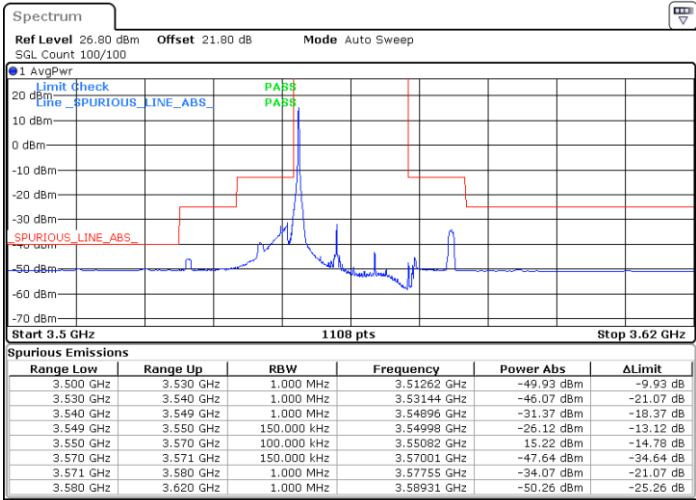

LTE Band 48 / 10MHz

64QAM

Highest Channel / 1RB0

Highest Channel / 1RBmax

Date: 3.SEP.2021 00:06:23

Date: 3.SEP.2021 00:13:14

Highest Channel / Full RB

N/A

Date: 3.SEP.2021 00:05:44

LTE Band 48 / 15MHz

64QAM

Lowest Channel / 1RB0

Lowest Channel / 1RBmax

Date: 3.SEP.2021 00:20:16

Date: 3.SEP.2021 00:21:29

Lowest Channel / Full RB

N/A

Date: 3.SEP.2021 00:14:37

LTE Band 48 / 15MHz

64QAM

Middle Channel / 1RB0

Middle Channel / 1RBmax

Date: 3.SEP.2021 01:09:05

Date: 3.SEP.2021 01:07:49

Middle Channel / Full RB

N/A

Date: 3.SEP.2021 01:16:48

LTE Band 48 / 15MHz

64QAM

Highest Channel / 1RB0

Highest Channel / 1RBmax

Date: 3.SEP.2021 01:23:19