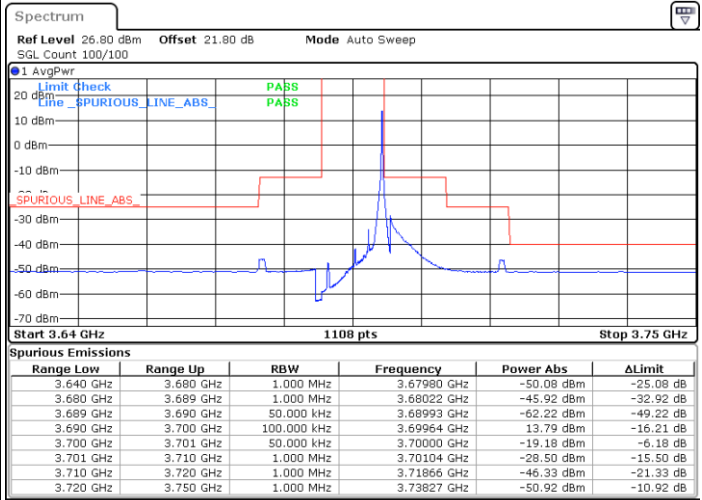

Date: 2.SEP.2021 23:08:31

Lowest Channel / Full RB

N/A

Date: 2.SEP.2021 23:06:55

LTE Band 48 / 5MHz

64QAM

Middle Channel / 1RB0

Middle Channel / 1RBmax

Date: 2.SEP.2021 23:17:19

Date: 2.SEP.2021 23:16:00

Middle Channel / Full RB

N/A

Date: 2.SEP.2021 23:31:16

LTE Band 48 / 5MHz

64QAM

Highest Channel / 1RB0

Highest Channel / 1RBmax

Date: 2.SEP.2021 23:40:22

Date: 1.SEP.2021 12:16:32

Highest Channel / Full RB

N/A

Date: 2.SEP.2021 23:33:08

LTE Band 48 / 10MHz

64QAM

Lowest Channel / 1RB0

Lowest Channel / 1RBmax

Date: 2.SEP.2021 23:48:10

Date: 2.SEP.2021 23:48:51

Lowest Channel / Full RB

N/A

Date: 2.SEP.2021 23:42:44

LTE Band 48 / 10MHz