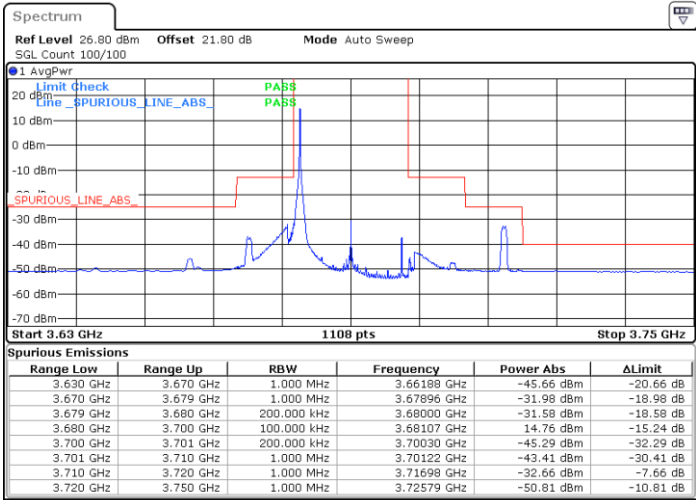

Date: 3.SEP.2021 01:29:34

Highest Channel / Full RB

N/A

Date: 3.SEP.2021 01:25:16

LTE Band 48 / 20MHz

64QAM

Lowest Channel / 1RB0

Lowest Channel / 1RBmax

Date: 3.SEP.2021 02:09:12

Date: 3.SEP.2021 01:36:12

Lowest Channel / Full RB

N/A

Date: 3.SEP.2021 01:30:47

LTE Band 48 / 20MHz

64QAM

Middle Channel / 1RB0

Middle Channel / 1RBmax

Date: 1.SEP.2021 17:34:04

Date: 3.SEP.2021 01:37:36

Middle Channel / Full RB

N/A

Date: 3.SEP.2021 01:44:32

LTE Band 48 / 20MHz

64QAM

Highest Channel / 1RB0

Highest Channel / 1RBmax

Date: 3.SEP.2021 01:54:55

Date: 3.SEP.2021 02:03:34

Highest Channel / Full RB

N/A

Date: 3.SEP.2021 01:45:35