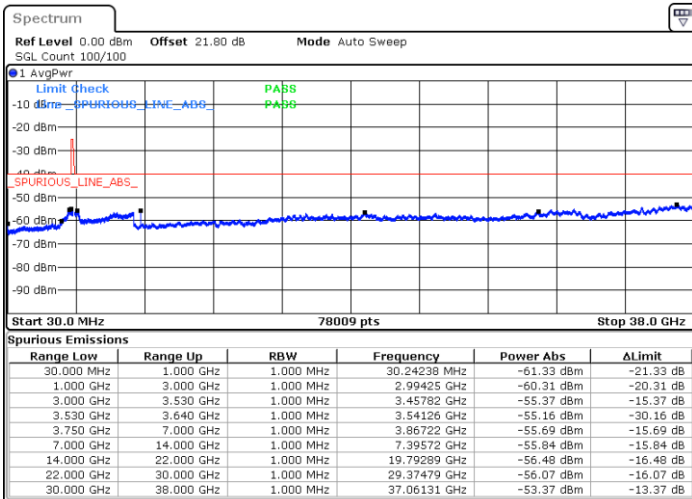

# Conducted Spurious Emission

LTE Band 48 / 5MHz

QPSK

Middle Channel / 1RB0

Middle Channel / 1RBmax

Date: 1.SEP.2021 12:35:52

Date: 1.SEP.2021 12:49:44

Middle Channel / Full RB

N/A

Date: 1.SEP.2021 12:53:34

LTE Band 48 / 5MHz

QPSK

Highest Channel / 1RB0

Highest Channel / 1RBmax

Date: 1.SEP.2021 14:46:08

Date: 1.SEP.2021 14:51:06

Highest Channel / Full RB

N/A

Date: 1.SEP.2021 14:55:18

LTE Band 48 / 10MHz

QPSK

Lowest Channel / 1RB0

Lowest Channel / 1RBmax

Date: 1.SEP.2021 15:01:35