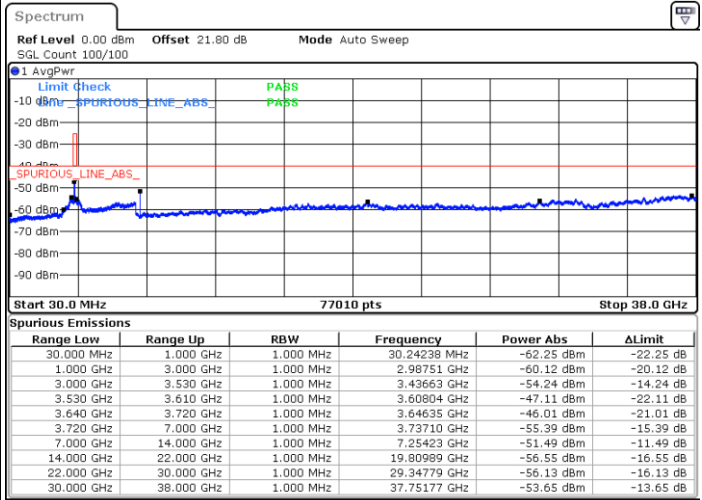

Highest Channel / 1RB0

Highest Channel / 1RBmax

Date: 3.SEP.2021 01:54:55

Date: 3.SEP.2021 02:03:34

Highest Channel / Full RB

N/A

Date: 3.SEP.2021 01:45:35

# Conducted Spurious Emission

LTE Band 48 / 5MHz

QPSK

Middle Channel / 1RB0

Middle Channel / 1RBmax

Date: 1.SEP.2021 12:35:52

Date: 1.SEP.2021 12:49:44

Middle Channel / Full RB

N/A

Date: 1.SEP.2021 12:53:34

LTE Band 48 / 5MHz

QPSK

Highest Channel / 1RB0

Highest Channel / 1RBmax

Date: 1.SEP.2021 14:46:08

Date: 1.SEP.2021 14:51:06

Highest Channel / Full RB

N/A

Date: 1.SEP.2021 14:55:18

LTE Band 48 / 10MHz

QPSK

Lowest Channel / 1RB0

Lowest Channel / 1RBmax

Date: 1.SEP.2021 15:01:35