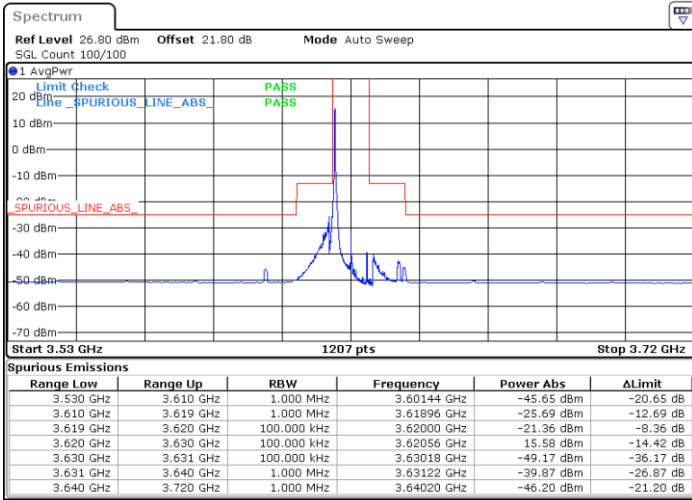

N/A

Date: 2.SEP.2021 23:33:57

LTE Band 48 / 10MHz

16QAM

Lowest Channel / 1RB0

Lowest Channel / 1RBmax

Date: 2.SEP.2021 23:47:16

Date: 2.SEP.2021 23:49:40

Lowest Channel / Full RB

N/A

Date: 2.SEP.2021 23:44:15

LTE Band 48 / 10MHz

16QAM

Middle Channel / 1RB0

Middle Channel / 1RBmax

Date: 2.SEP.2021 23:57:27

Date: 2.SEP.2021 23:53:53

Middle Channel / Full RB

N/A

Date: 3.SEP.2021 00:01:41

LTE Band 48 / 10MHz

16QAM

Highest Channel / 1RB0

Highest Channel / 1RBmax