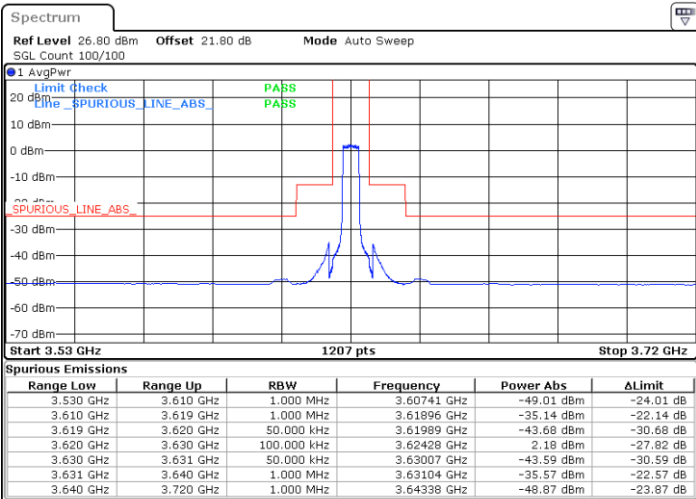

Highest Channel / Full RB

N/A

Date: 3.SEP.2021 01:46:33

LTE Band 48 / 5MHz

64QAM

Lowest Channel / 1RB0

Lowest Channel / 1RBmax

Date: 1.SEP.2021 12:08:39

Date: 2.SEP.2021 23:08:31

Lowest Channel / Full RB

N/A

Date: 2.SEP.2021 23:06:55

LTE Band 48 / 5MHz

64QAM

Middle Channel / 1RB0

Middle Channel / 1RBmax

Date: 2.SEP.2021 23:17:19

Date: 2.SEP.2021 23:16:00

Middle Channel / Full RB

N/A

Date: 2.SEP.2021 23:31:16

LTE Band 48 / 5MHz

64QAM

Highest Channel / 1RB0

Highest Channel / 1RBmax

Date: 2.SEP.2021 23:40:22

Date: 1.SEP.2021 12:16:32

Highest Channel / Full RB

N/A

Date: 2.SEP.2021 23:33:08

LTE Band 48 / 10MHz

64QAM