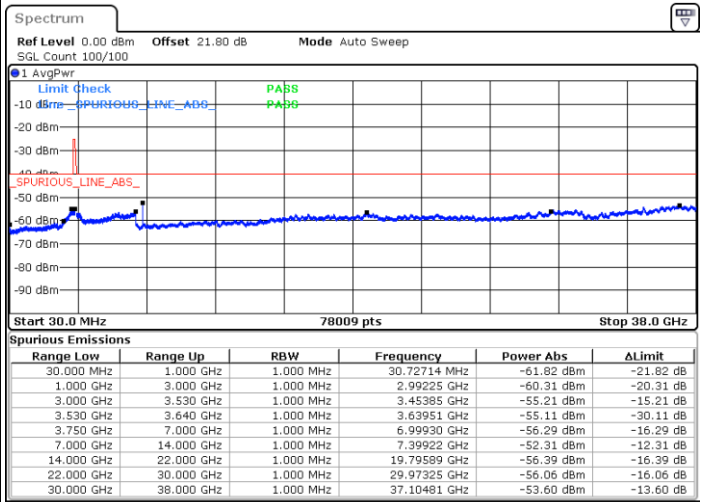

Highest Channel / 1RB0

Highest Channel / 1RBmax

Date: 3.SEP.2021 01:54:55

Date: 3.SEP.2021 02:03:34

Highest Channel / Full RB

N/A

Date: 3.SEP.2021 01:45:35

# Conducted Spurious Emission

LTE Band 48 / 5MHz

QPSK

Middle Channel / 1RB0

Middle Channel / 1RBmax

Date: 1.SEP.2021 12:35:52

Date: 1.SEP.2021 12:49:44

Middle Channel / Full RB

N/A

Date: 1.SEP.2021 12:53:34

LTE Band 48 / 5MHz

QPSK

Highest Channel / 1RB0

Highest Channel / 1RBmax

Date: 1.SEP.2021 14:46:08

Date: 1.SEP.2021 14:51:06

Highest Channel / Full RB

N/A

Date: 1.SEP.2021 14:55:18

LTE Band 48 / 10MHz

QPSK

Lowest Channel / 1RB0

Lowest Channel / 1RBmax

Date: 1.SEP.2021 15:01:35