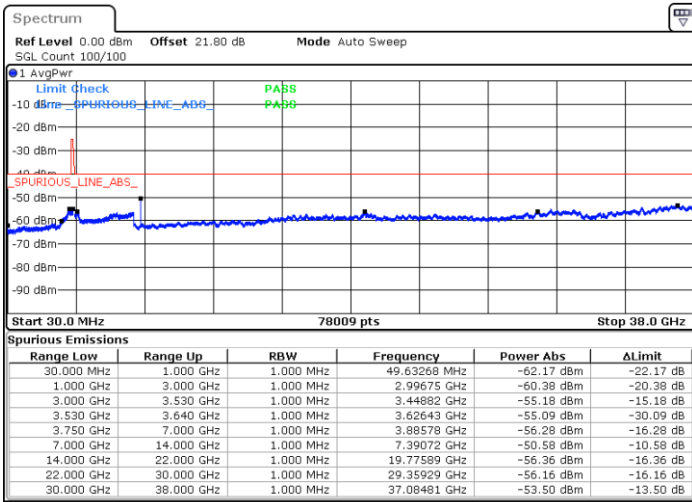

# Conducted Spurious Emission

LTE Band 48 / 5MHz

QPSK

Middle Channel / 1RB0

Middle Channel / 1RBmax

Date: 1.SEP.2021 12:35:52

Date: 1.SEP.2021 12:49:44

Middle Channel / Full RB

N/A

Date: 1.SEP.2021 12:53:34

LTE Band 48 / 5MHz

QPSK

Highest Channel / 1RB0

Highest Channel / 1RBmax

Date: 1.SEP.2021 14:46:08

Date: 1.SEP.2021 14:51:06

Highest Channel / Full RB

N/A

Date: 1.SEP.2021 14:55:18

LTE Band 48 / 10MHz

QPSK

Lowest Channel / 1RB0

Lowest Channel / 1RBmax

Date: 1.SEP.2021 15:01:35