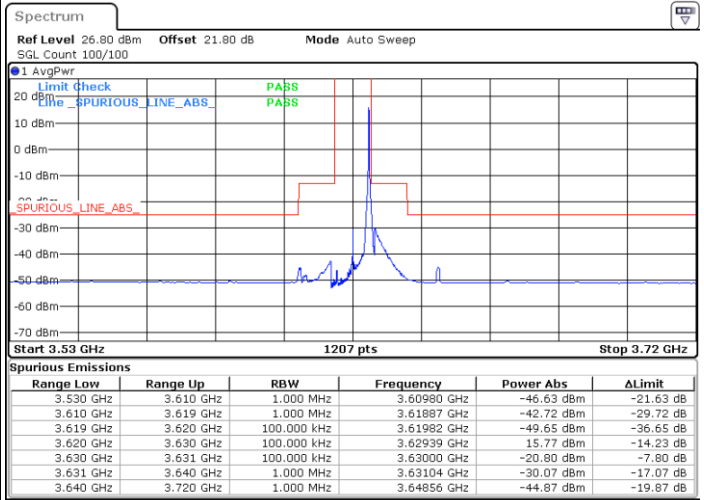

Highest Channel / 1RBmax

Date: 2.SEP.2021 23:40:22

Date: 1.SEP.2021 12:16:32

Highest Channel / Full RB

N/A

Date: 2.SEP.2021 23:33:08

LTE Band 48 / 10MHz

64QAM

Lowest Channel / 1RB0

Lowest Channel / 1RBmax

Date: 2.SEP.2021 23:48:10

Date: 2.SEP.2021 23:48:51

Lowest Channel / Full RB

N/A

Date: 2.SEP.2021 23:42:44

LTE Band 48 / 10MHz

64QAM

Middle Channel / 1RB0

Middle Channel / 1RBmax

Date: 2.SEP.2021 23:56:42

Date: 2.SEP.2021 23:55:42

Middle Channel / Full RB

N/A

Date: 3.SEP.2021 00:00:52

LTE Band 48 / 10MHz

64QAM

Highest Channel / 1RB0

Highest Channel / 1RBmax

Date: 3.SEP.2021 00:06:23

Date: 3.SEP.2021 00:13:14

Highest Channel / Full RB

N/A