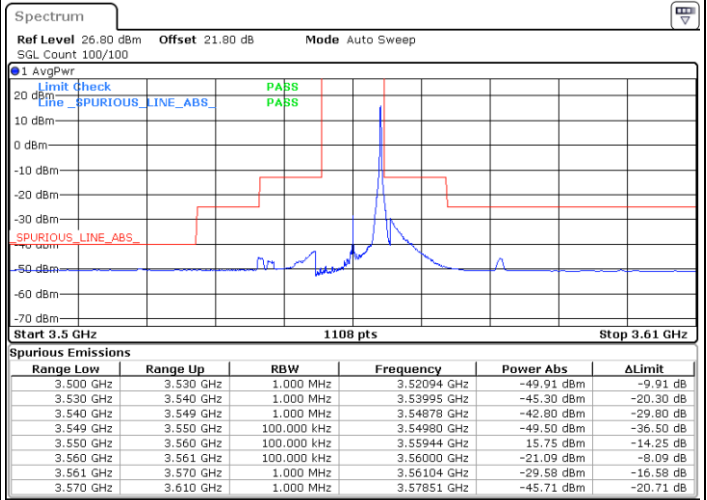

Date: 2.SEP.2021 23:17:19

Date: 2.SEP.2021 23:16:00

Middle Channel / Full RB

N/A

Date: 2.SEP.2021 23:31:16

LTE Band 48 / 5MHz

64QAM

Highest Channel / 1RB0

Highest Channel / 1RBmax

Date: 2.SEP.2021 23:40:22

Date: 1.SEP.2021 12:16:32

Highest Channel / Full RB

N/A

Date: 2.SEP.2021 23:33:08

LTE Band 48 / 10MHz

64QAM

Lowest Channel / 1RB0

Lowest Channel / 1RBmax

Date: 2.SEP.2021 23:48:10

Date: 2.SEP.2021 23:48:51

Lowest Channel / Full RB

N/A

Date: 2.SEP.2021 23:42:44

LTE Band 48 / 10MHz