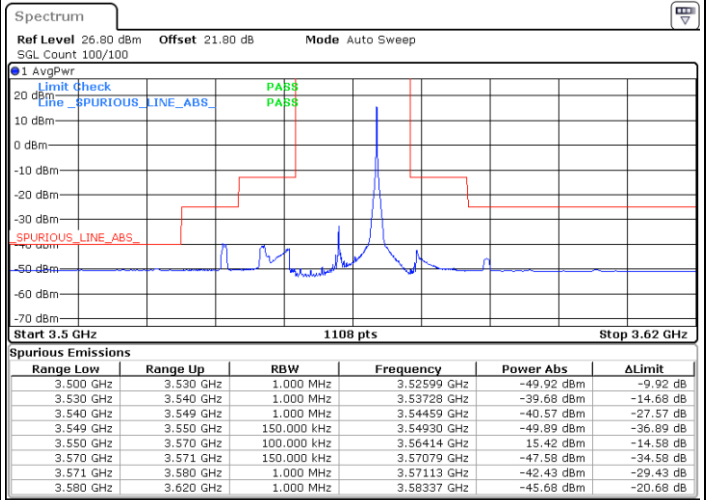

LTE Band 48 / 10MHz

64QAM

Highest Channel / 1RB0

Highest Channel / 1RBmax

Date: 3.SEP.2021 00:06:23

Date: 3.SEP.2021 00:13:14

Highest Channel / Full RB

N/A

Date: 3.SEP.2021 00:05:44

LTE Band 48 / 15MHz

64QAM

Lowest Channel / 1RB0

Lowest Channel / 1RBmax

Date: 3.SEP.2021 00:20:16

Date: 3.SEP.2021 00:21:29

Lowest Channel / Full RB

N/A

Date: 3.SEP.2021 00:14:37

LTE Band 48 / 15MHz

64QAM

Middle Channel / 1RB0

Middle Channel / 1RBmax

Date: 3.SEP.2021 01:09:05

Date: 3.SEP.2021 01:07:49