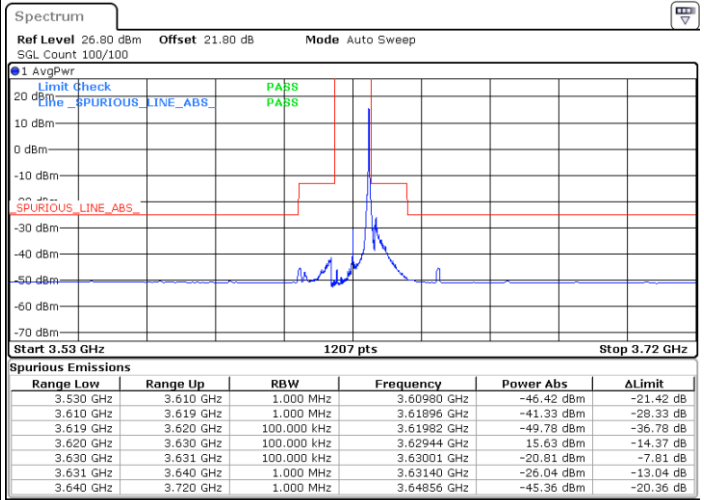

N/A

Date: 2.SEP.2021 23:33:57

LTE Band 48 / 10MHz

16QAM

Lowest Channel / 1RB0

Lowest Channel / 1RBmax

Date: 2.SEP.2021 23:47:16

Date: 2.SEP.2021 23:49:40

Lowest Channel / Full RB

N/A

Date: 2.SEP.2021 23:44:15

LTE Band 48 / 10MHz

16QAM

Middle Channel / 1RB0

Middle Channel / 1RBmax

Date: 2.SEP.2021 23:57:27

Date: 2.SEP.2021 23:53:53

Middle Channel / Full RB

N/A

Date: 3.SEP.2021 00:01:41

LTE Band 48 / 10MHz

16QAM

Highest Channel / 1RB0

Highest Channel / 1RBmax

Date: 3.SEP.2021 00:07:03

Date: 3.SEP.2021 00:12:12

Highest Channel / Full RB

N/A

Date: 3.SEP.2021 00:04:36

LTE Band 48 / 15MHz

16QAM

Lowest Channel / 1RB0