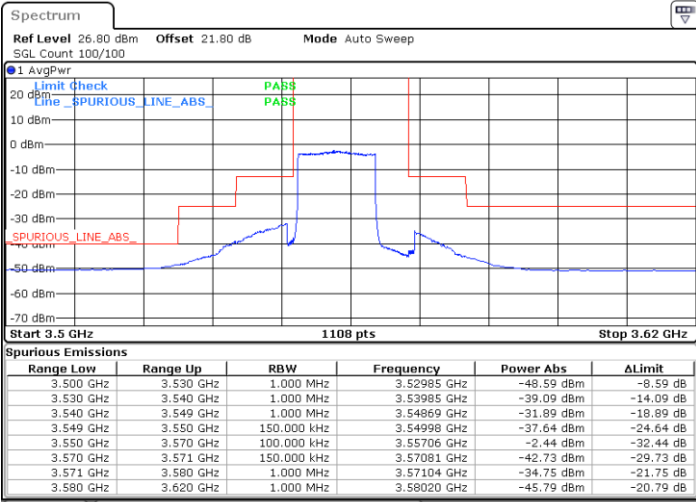

LTE Band 48 / 10MHz

64QAM

Highest Channel / 1RB0

Highest Channel / 1RBmax

Date: 3.SEP.2021 00:06:23

Date: 3.SEP.2021 00:13:14

Highest Channel / Full RB

N/A

Date: 3.SEP.2021 00:05:44

LTE Band 48 / 15MHz

64QAM

Lowest Channel / 1RB0

Lowest Channel / 1RBmax

Date: 3.SEP.2021 00:20:16

Date: 3.SEP.2021 00:21:29

Lowest Channel / Full RB

N/A

Date: 3.SEP.2021 00:14:37

LTE Band 48 / 15MHz

64QAM

Middle Channel / 1RB0

Middle Channel / 1RBmax

Date: 3.SEP.2021 01:09:05

Date: 3.SEP.2021 01:07:49