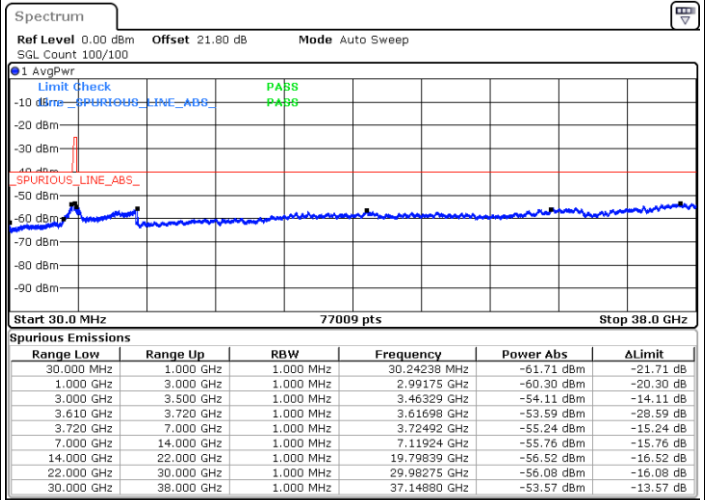

N/A

Date: 1.SEP.2021 12:53:34

LTE Band 48 / 5MHz

QPSK

Highest Channel / 1RB0

Highest Channel / 1RBmax

Date: 1.SEP.2021 14:46:08

Date: 1.SEP.2021 14:51:06

Highest Channel / Full RB

N/A

Date: 1.SEP.2021 14:55:18

LTE Band 48 / 10MHz

QPSK

Lowest Channel / 1RB0

Lowest Channel / 1RBmax

Date: 1.SEP.2021 15:01:35

Date: 1.SEP.2021 15:11:28

Lowest Channel / Full RB

N/A

Date: 1.SEP.2021 15:16:19

LTE Band 48 / 10MHz

QPSK

MiddleChannel / 1RB0

Middle Channel / 1RBmax