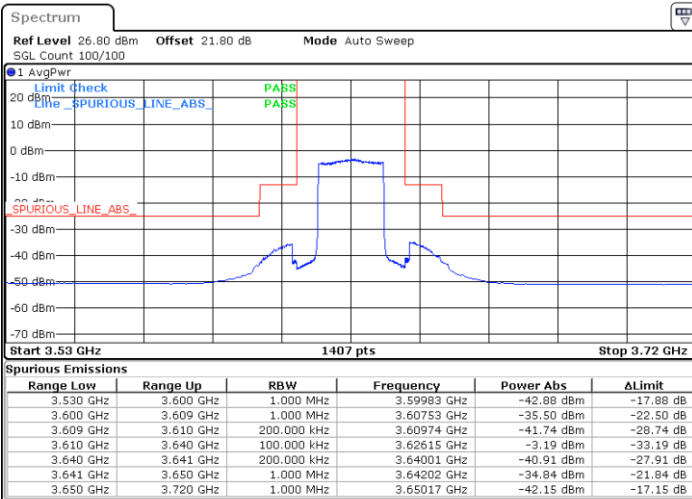

LTE Band 48 / 20MHz

16QAM

Lowest Channel / 1RB0

Lowest Channel / 1RBmax

Date: 3.SEP.2021 02:08:15

Date: 3.SEP.2021 01:35:18

Lowest Channel / Full RB

N/A

Date: 3.SEP.2021 01:32:27

LTE Band 48 / 20MHz

16QAM

Middle Channel / 1RB0

Middle Channel / 1RBmax

Date: 1.SEP.2021 17:26:49

Date: 3.SEP.2021 01:38:51

Middle Channel / Full RB

N/A

Date: 3.SEP.2021 01:42:40

LTE Band 48 / 20MHz

16QAM

Highest Channel / 1RB0

Highest Channel / 1RBmax

Date: 3.SEP.2021 01:52:35

Date: 3.SEP.2021 02:04:39

Highest Channel / Full RB

N/A

Date: 3.SEP.2021 01:46:33

LTE Band 48 / 5MHz

64QAM

Lowest Channel / 1RB0

Lowest Channel / 1RBmax

Date: 1.SEP.2021 12:08:39