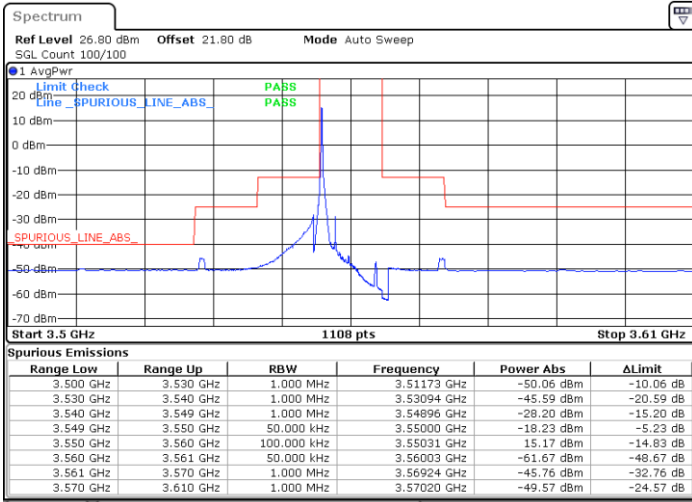

N/A

Date: 3.SEP.2021 01:42:40

LTE Band 48 / 20MHz

16QAM

Highest Channel / 1RB0

Highest Channel / 1RBmax

Date: 3.SEP.2021 01:52:35

Date: 3.SEP.2021 02:04:39

Highest Channel / Full RB

N/A

Date: 3.SEP.2021 01:46:33

LTE Band 48 / 5MHz

64QAM

Lowest Channel / 1RB0

Lowest Channel / 1RBmax

Date: 1.SEP.2021 12:08:39

Date: 2.SEP.2021 23:08:31

Lowest Channel / Full RB

N/A

Date: 2.SEP.2021 23:06:55

LTE Band 48 / 5MHz

64QAM

Middle Channel / 1RB0

Middle Channel / 1RBmax