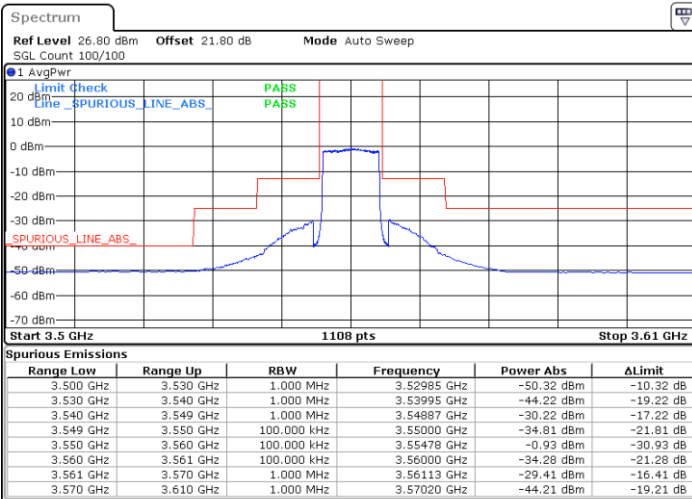

Highest Channel / 1RBmax

Date: 2.SEP.2021 23:40:22

Date: 1.SEP.2021 12:16:32

Highest Channel / Full RB

N/A

Date: 2.SEP.2021 23:33:08

LTE Band 48 / 10MHz

64QAM

Lowest Channel / 1RB0

Lowest Channel / 1RBmax

Date: 2.SEP.2021 23:48:10

Date: 2.SEP.2021 23:48:51

Lowest Channel / Full RB

N/A

Date: 2.SEP.2021 23:42:44

LTE Band 48 / 10MHz

LTE Band 48 / 10MHz

64QAM

Highest Channel / 1RB0

Highest Channel / 1RBmax

Date: 3.SEP.2021 00:06:23

Date: 3.SEP.2021 00:13:14

Highest Channel / Full RB

N/A