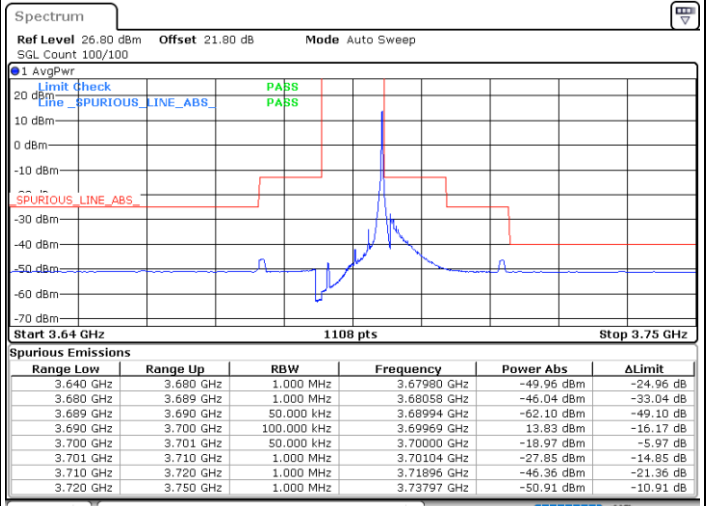

Date: 2.SEP.2021 23:29:51

LTE Band 48 / 5MHz

16QAM

Highest Channel / 1RB0

Highest Channel / 1RBmax

Date: 2.SEP.2021 23:38:05

Date: 1.SEP.2021 12:14:36

Highest Channel / Full RB

N/A

Date: 2.SEP.2021 23:33:57

LTE Band 48 / 10MHz

16QAM

Lowest Channel / 1RB0

Lowest Channel / 1RBmax

Date: 2.SEP.2021 23:47:16

Date: 2.SEP.2021 23:49:40