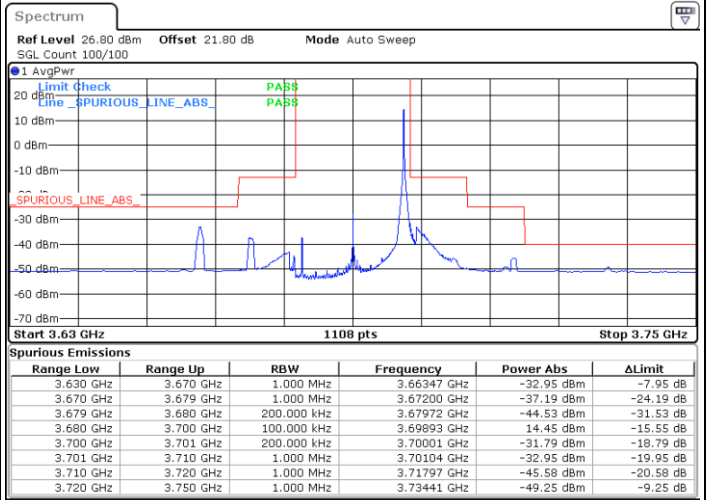

Date: 3.SEP.2021 01:29:34

Highest Channel / Full RB

N/A

Date: 3.SEP.2021 01:25:16

LTE Band 48 / 20MHz

64QAM

Lowest Channel / 1RB0

Lowest Channel / 1RBmax

Date: 3.SEP.2021 02:09:12

Date: 3.SEP.2021 01:36:12

Lowest Channel / Full RB

N/A

Date: 3.SEP.2021 01:30:47

LTE Band 48 / 20MHz

64QAM

Middle Channel / 1RB0

Middle Channel / 1RBmax

Date: 1.SEP.2021 17:34:04

Date: 3.SEP.2021 01:37:36

Middle Channel / Full RB

N/A

Date: 3.SEP.2021 01:44:32

LTE Band 48 / 20MHz

64QAM

Highest Channel / 1RB0

Highest Channel / 1RBmax

Date: 3.SEP.2021 01:54:55

Date: 3.SEP.2021 02:03:34

Highest Channel / Full RB

N/A

Date: 3.SEP.2021 01:45:35