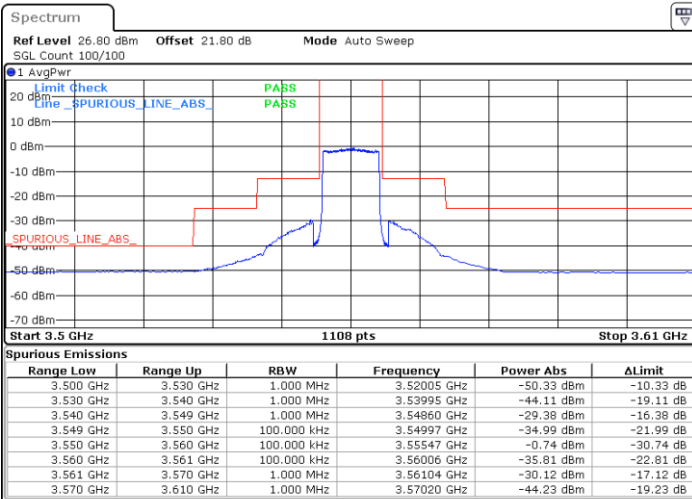

Date: 2.SEP.2021 23:29:51

LTE Band 48 / 5MHz

16QAM

Highest Channel / 1RB0

Highest Channel / 1RBmax

Date: 2.SEP.2021 23:38:05

Date: 1.SEP.2021 12:14:36

Highest Channel / Full RB

N/A

Date: 2.SEP.2021 23:33:57

LTE Band 48 / 10MHz

16QAM

Lowest Channel / 1RB0

Lowest Channel / 1RBmax

Date: 2.SEP.2021 23:47:16

Date: 2.SEP.2021 23:49:40

Lowest Channel / Full RB

N/A

Date: 2.SEP.2021 23:44:15

LTE Band 48 / 10MHz

16QAM

Middle Channel / 1RB0

Middle Channel / 1RBmax

Date: 2.SEP.2021 23:57:27

Date: 2.SEP.2021 23:53:53

Middle Channel / Full RB

N/A

Date: 3.SEP.2021 00:01:41

LTE Band 48 / 10MHz

16QAM

Highest Channel / 1RB0

Highest Channel / 1RBmax