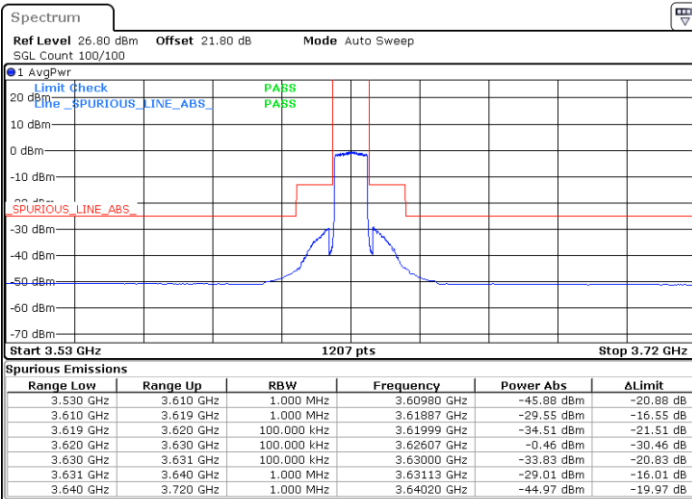

Lowest Channel / 1RB0

Lowest Channel / 1RBmax

Date: 2.SEP.2021 23:48:10

Date: 2.SEP.2021 23:48:51

Lowest Channel / Full RB

N/A

Date: 2.SEP.2021 23:42:44

LTE Band 48 / 10MHz

64QAM

Middle Channel / 1RB0

Middle Channel / 1RBmax

Date: 2.SEP.2021 23:56:42

Date: 2.SEP.2021 23:55:42

Middle Channel / Full RB

N/A

Date: 3.SEP.2021 00:00:52

LTE Band 48 / 10MHz

64QAM

Highest Channel / 1RB0

Highest Channel / 1RBmax

Date: 3.SEP.2021 00:06:23

Date: 3.SEP.2021 00:13:14

Highest Channel / Full RB

N/A