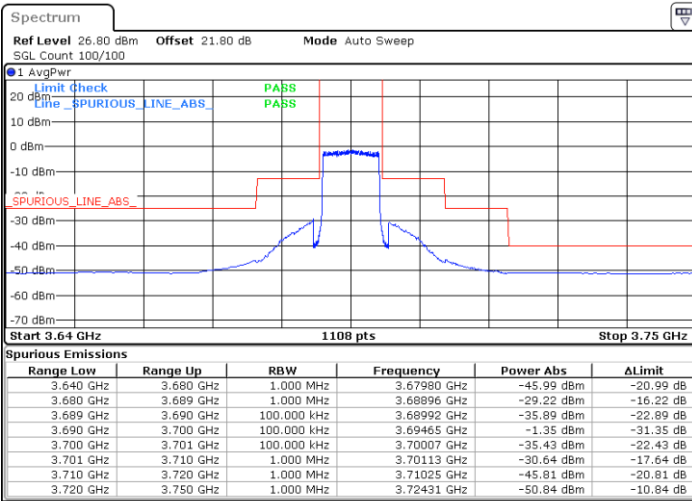

Lowest Channel / 1RB0

Lowest Channel / 1RBmax

Date: 2.SEP.2021 23:48:10

Date: 2.SEP.2021 23:48:51

Lowest Channel / Full RB

N/A

Date: 2.SEP.2021 23:42:44

LTE Band 48 / 10MHz

LTE Band 48 / 10MHz

64QAM

Highest Channel / 1RB0

Highest Channel / 1RBmax

Date: 3.SEP.2021 00:06:23

Date: 3.SEP.2021 00:13:14

Highest Channel / Full RB

N/A

Date: 3.SEP.2021 00:05:44

LTE Band 48 / 15MHz

64QAM

Lowest Channel / 1RB0

Lowest Channel / 1RBmax

Date: 3.SEP.2021 00:20:16

Date: 3.SEP.2021 00:21:29

Lowest Channel / Full RB