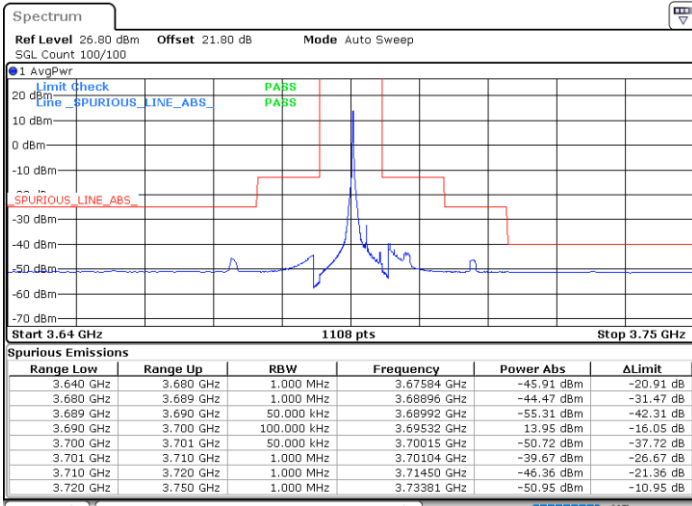

Date: 2.SEP.2021 23:29:51

LTE Band 48 / 5MHz

16QAM

Highest Channel / 1RB0

Highest Channel / 1RBmax

Date: 2.SEP.2021 23:38:05

Date: 1.SEP.2021 12:14:36

Highest Channel / Full RB

N/A

Date: 2.SEP.2021 23:33:57

LTE Band 48 / 10MHz

16QAM

Lowest Channel / 1RB0

Lowest Channel / 1RBmax

Date: 2.SEP.2021 23:47:16

Date: 2.SEP.2021 23:49:40

Lowest Channel / Full RB

N/A

Date: 2.SEP.2021 23:44:15

LTE Band 48 / 10MHz

16QAM

Middle Channel / 1RB0

Middle Channel / 1RBmax

Date: 2.SEP.2021 23:57:27