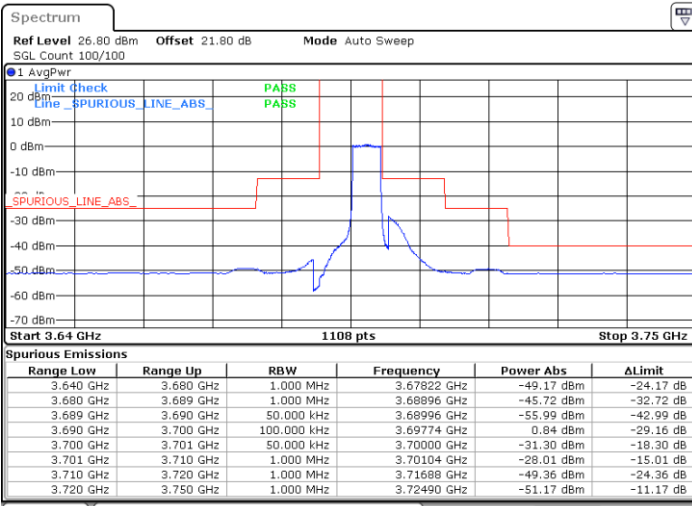

LTE Band 48 / 5MHz

16QAM

Middle Channel / 1RB0

Middle Channel / 1RBmax

Date: 2.SEP.2021 23:18:25

Date: 2.SEP.2021 23:14:51

Middle Channel / Full RB

N/A

Date: 2.SEP.2021 23:29:51

LTE Band 48 / 5MHz

16QAM

Highest Channel / 1RB0

Highest Channel / 1RBmax

Date: 2.SEP.2021 23:38:05

Date: 1.SEP.2021 12:14:36

Highest Channel / Full RB

N/A

Date: 2.SEP.2021 23:33:57

LTE Band 48 / 10MHz

16QAM

Lowest Channel / 1RB0

Lowest Channel / 1RBmax

Date: 2.SEP.2021 23:47:16

Date: 2.SEP.2021 23:49:40

Lowest Channel / Full RB

N/A

Date: 2.SEP.2021 23:44:15

LTE Band 48 / 10MHz

16QAM

Middle Channel / 1RB0

Middle Channel / 1RBmax

Date: 2.SEP.2021 23:57:27