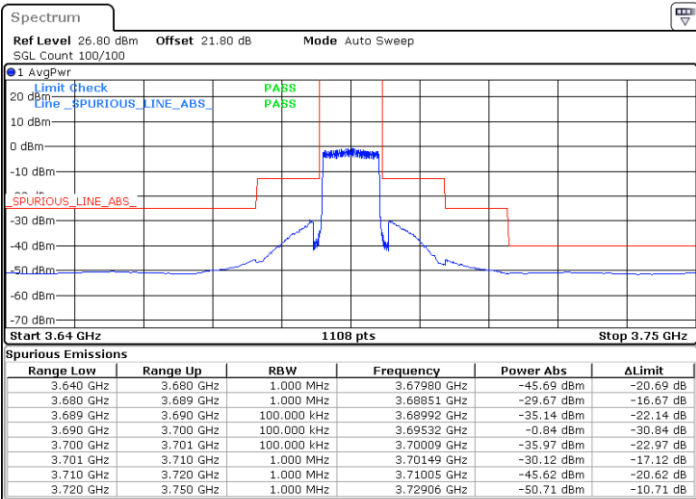

Lowest Channel / Full RB

N/A

Date: 2.SEP.2021 23:44:15

LTE Band 48 / 10MHz

16QAM

Middle Channel / 1RB0

Middle Channel / 1RBmax

Date: 2.SEP.2021 23:57:27

Date: 2.SEP.2021 23:53:53

Middle Channel / Full RB

N/A

Date: 3.SEP.2021 00:01:41

LTE Band 48 / 10MHz

16QAM

Highest Channel / 1RB0

Highest Channel / 1RBmax

Date: 3.SEP.2021 00:07:03

Date: 3.SEP.2021 00:12:12

Highest Channel / Full RB

N/A

Date: 3.SEP.2021 00:04:36

LTE Band 48 / 15MHz

16QAM

Lowest Channel / 1RB0

Lowest Channel / 1RBmax

Date: 3.SEP.2021 00:18:49

Date: 3.SEP.2021 00:23:43

Lowest Channel / Full RB

N/A

Date: 3.SEP.2021 00:15:41

LTE Band 48 / 15MHz

16QAM