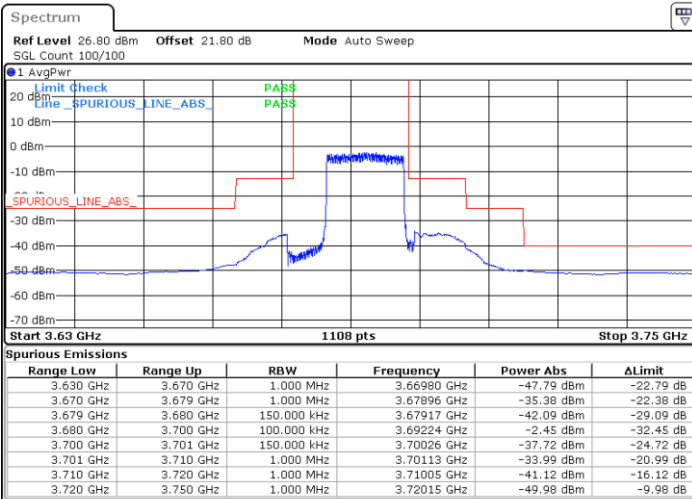

16QAM

Highest Channel / 1RB0

Highest Channel / 1RBmax

Date: 3.SEP.2021 01:22:24

Date: 3.SEP.2021 01:28:40

Highest Channel / Full RB

N/A

Date: 3.SEP.2021 01:26:18

LTE Band 48 / 20MHz

16QAM

Lowest Channel / 1RB0

Lowest Channel / 1RBmax

Date: 3.SEP.2021 02:08:15

Date: 3.SEP.2021 01:35:18

Lowest Channel / Full RB

N/A