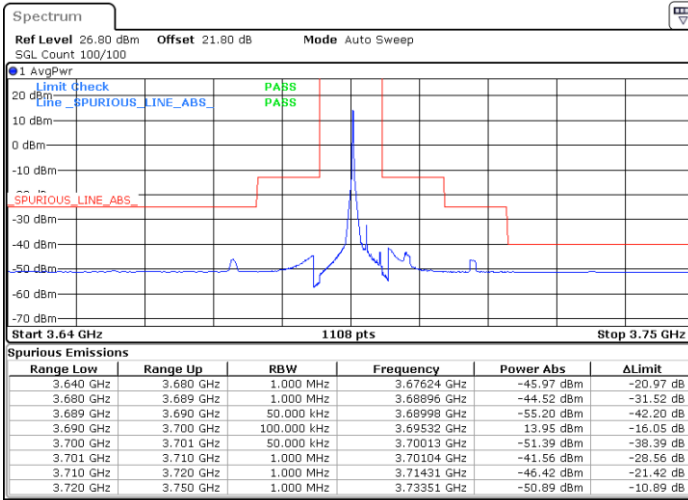

Date: 2.SEP.2021 23:08:31

Lowest Channel / Full RB

N/A

Date: 2.SEP.2021 23:06:55

LTE Band 48 / 5MHz

64QAM

Middle Channel / 1RB0

Middle Channel / 1RBmax

Date: 2.SEP.2021 23:17:19

Date: 2.SEP.2021 23:16:00

Middle Channel / Full RB

N/A

Date: 2.SEP.2021 23:31:16

LTE Band 48 / 5MHz

64QAM

Highest Channel / 1RB0

Highest Channel / 1RBmax

Date: 2.SEP.2021 23:40:22

Date: 1.SEP.2021 12:16:32

Highest Channel / Full RB

N/A

Date: 2.SEP.2021 23:33:08

LTE Band 48 / 10MHz

64QAM

Lowest Channel / 1RB0

Lowest Channel / 1RBmax

Date: 2.SEP.2021 23:48:10

Date: 2.SEP.2021 23:48:51

Lowest Channel / Full RB

N/A

Date: 2.SEP.2021 23:42:44

LTE Band 48 / 10MHz