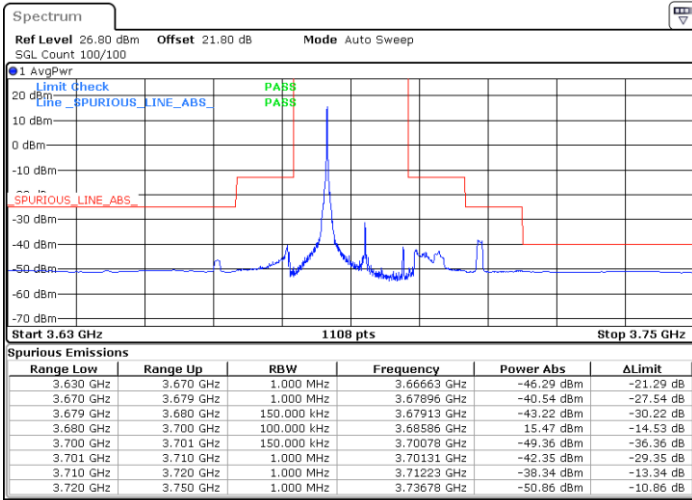

LTE Band 48 / 15MHz

16QAM

Highest Channel / 1RB0

Highest Channel / 1RBmax

Date: 3.SEP.2021 01:22:24

Date: 3.SEP.2021 01:28:40