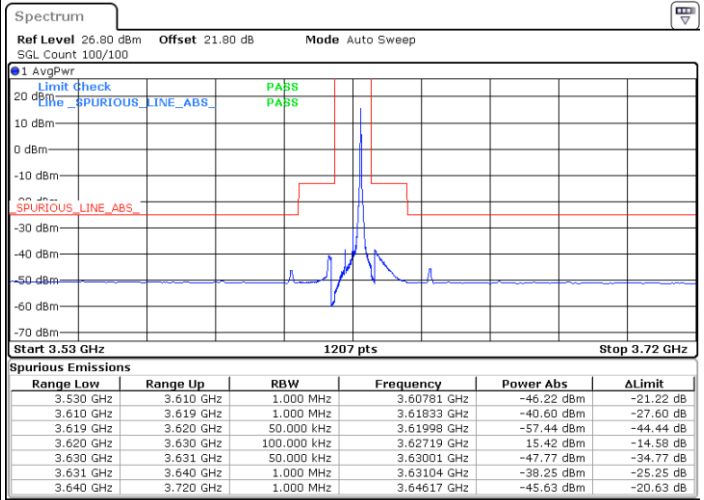

LTE Band 48 / 5MHz

16QAM

Middle Channel / 1RB0

Middle Channel / 1RBmax

Date: 2.SEP.2021 23:18:25

Date: 2.SEP.2021 23:14:51

Middle Channel / Full RB

N/A

Date: 2.SEP.2021 23:29:51

LTE Band 48 / 5MHz

16QAM

Highest Channel / 1RB0

Highest Channel / 1RBmax

Date: 2.SEP.2021 23:38:05

Date: 1.SEP.2021 12:14:36

Highest Channel / Full RB