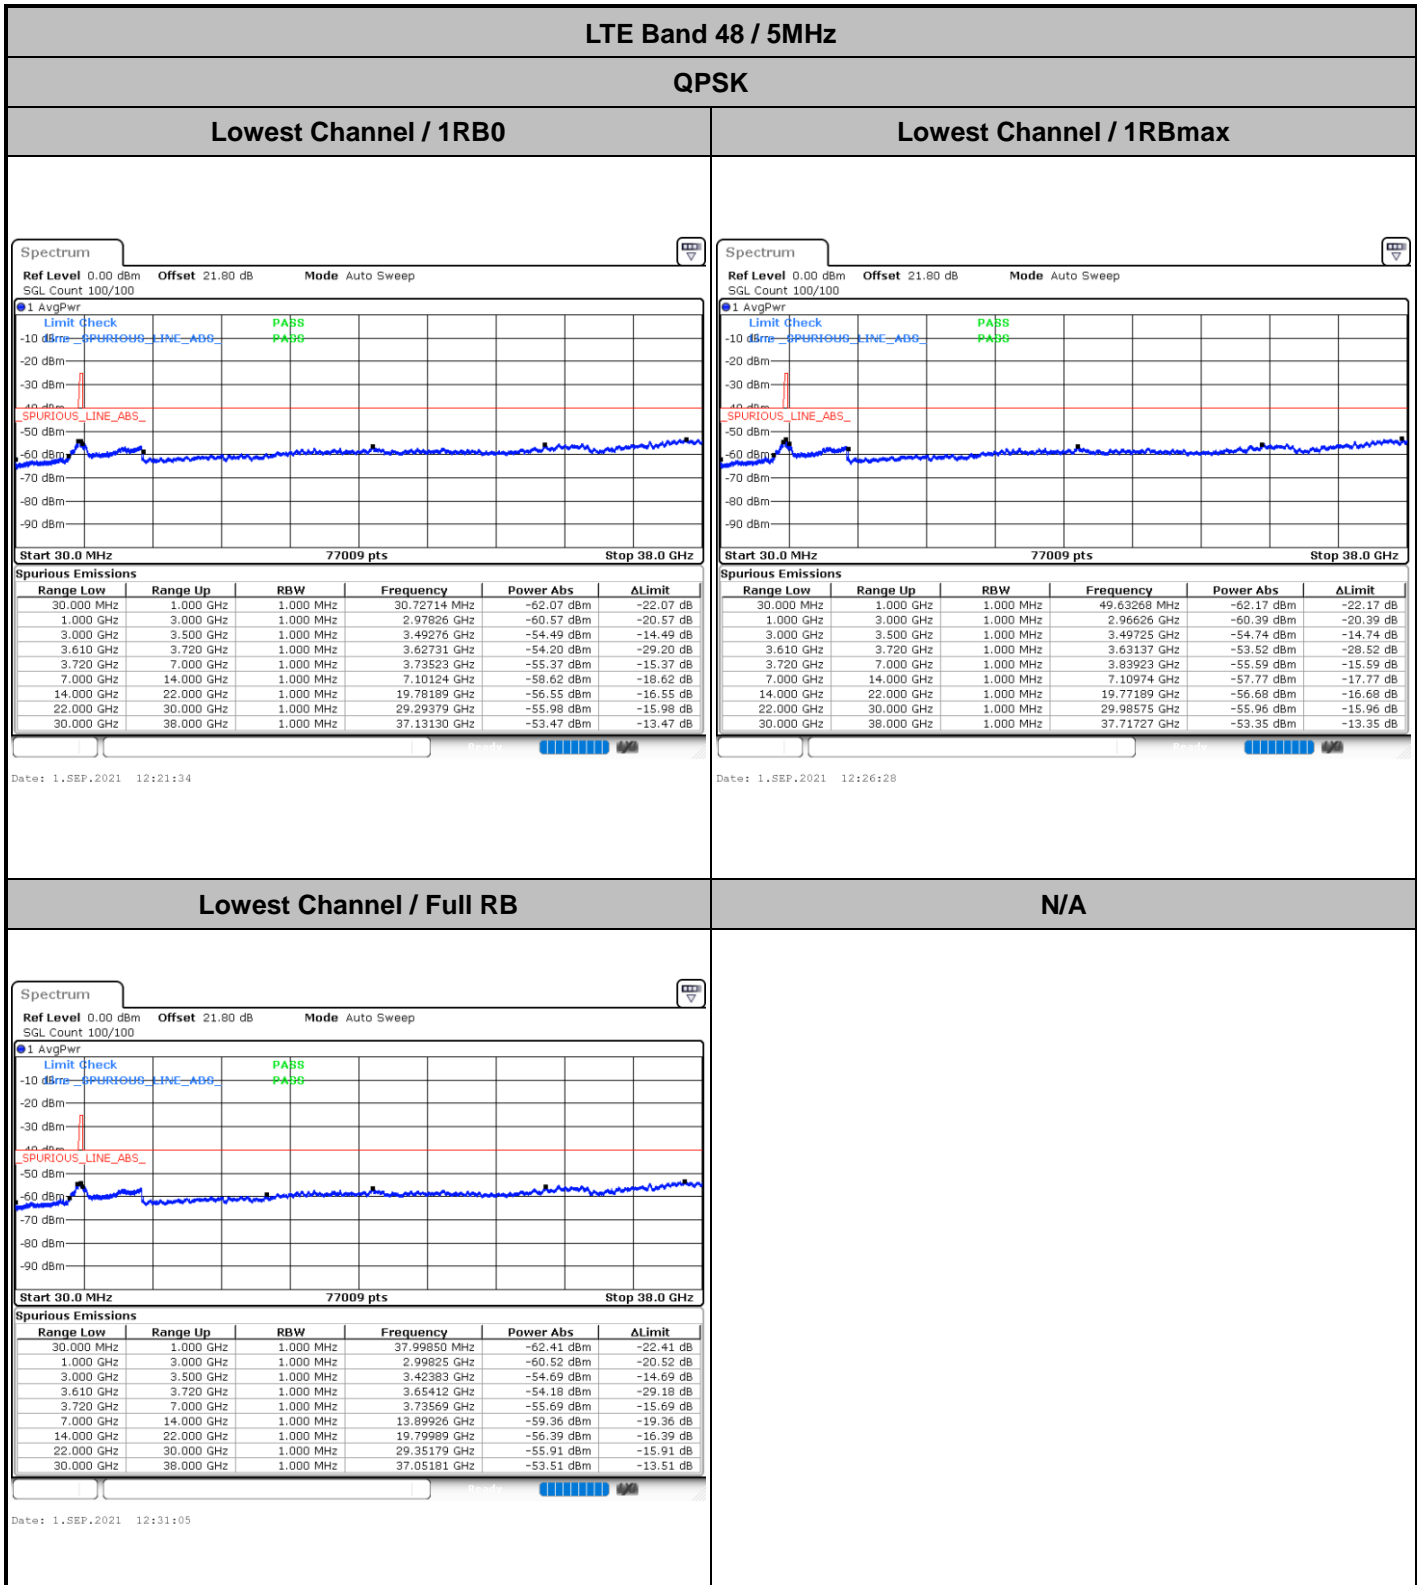

Middle Channel / 1RBmax

Date: 1.SEP.2021 17:34:04

Date: 3.SEP.2021 01:37:36

Middle Channel / Full RB

N/A

Date: 3.SEP.2021 01:44:32

LTE Band 48 / 20MHz

64QAM

Highest Channel / 1RB0

Highest Channel / 1RBmax

Date: 3.SEP.2021 01:54:55

Date: 3.SEP.2021 02:03:34

Highest Channel / Full RB

N/A

Date: 3.SEP.2021 01:45:35

# Conducted Spurious Emission

LTE Band 48 / 5MHz

QPSK

Middle Channel / 1RB0

Middle Channel / 1RBmax

Date: 1.SEP.2021 12:35:52

Date: 1.SEP.2021 12:49:44

Middle Channel / Full RB