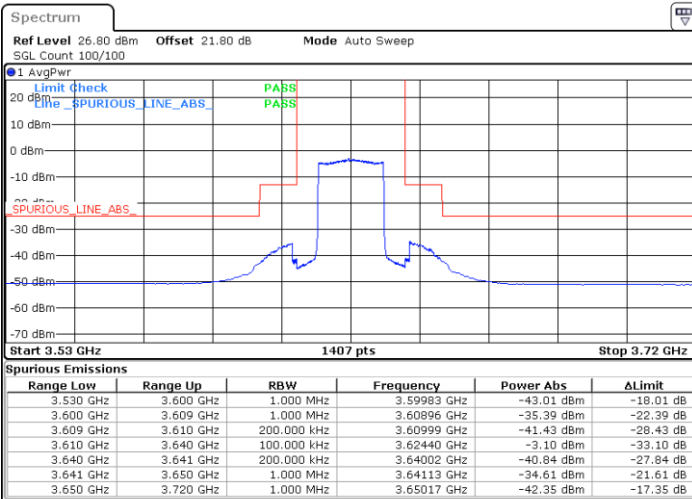

Date: 3.SEP.2021 01:29:34

Highest Channel / Full RB

N/A

Date: 3.SEP.2021 01:25:16

LTE Band 48 / 20MHz

64QAM

Lowest Channel / 1RB0

Lowest Channel / 1RBmax

Date: 3.SEP.2021 02:09:12

Date: 3.SEP.2021 01:36:12

Lowest Channel / Full RB

N/A

Date: 3.SEP.2021 01:30:47

LTE Band 48 / 20MHz

64QAM

Middle Channel / 1RB0

Middle Channel / 1RBmax

Date: 1.SEP.2021 17:34:04

Date: 3.SEP.2021 01:37:36

Middle Channel / Full RB

N/A

Date: 3.SEP.2021 01:44:32

LTE Band 48 / 20MHz

64QAM

Highest Channel / 1RB0

Highest Channel / 1RBmax

Date: 3.SEP.2021 01:54:55

Date: 3.SEP.2021 02:03:34

Highest Channel / Full RB

N/A

Date: 3.SEP.2021 01:45:35