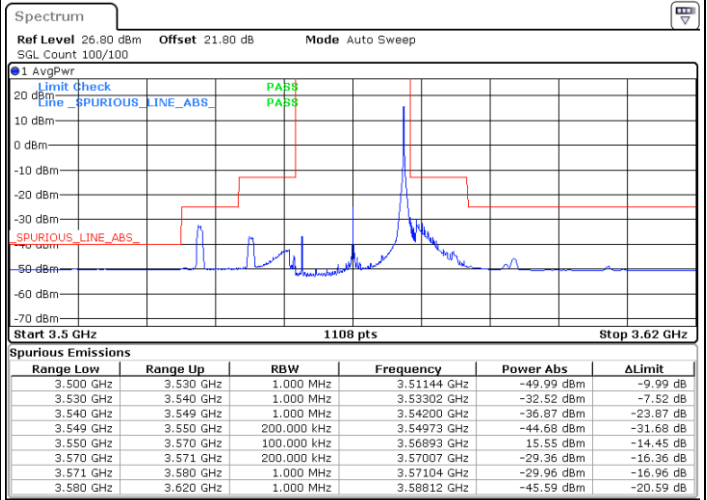

Middle Channel / 1RB0

Middle Channel / 1RBmax

Date: 3.SEP.2021 01:10:31

Date: 3.SEP.2021 00:30:29

Middle Channel / Full RB

N/A

Date: 3.SEP.2021 01:15:28

LTE Band 48 / 15MHz

16QAM

Highest Channel / 1RB0

Highest Channel / 1RBmax

Date: 3.SEP.2021 01:22:24

Date: 3.SEP.2021 01:28:40

Highest Channel / Full RB

N/A

Date: 3.SEP.2021 01:26:18

LTE Band 48 / 20MHz

16QAM

Lowest Channel / 1RB0

Lowest Channel / 1RBmax

Date: 3.SEP.2021 02:08:15

Date: 3.SEP.2021 01:35:18

Lowest Channel / Full RB

N/A