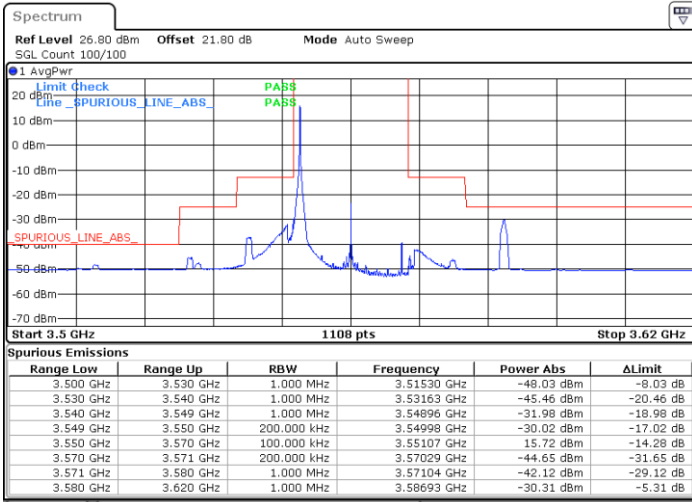

Middle Channel / Full RB

N/A

Date: 3.SEP.2021 01:16:48

LTE Band 48 / 15MHz

64QAM

Highest Channel / 1RB0

Highest Channel / 1RBmax

Date: 3.SEP.2021 01:23:19

Date: 3.SEP.2021 01:29:34

Highest Channel / Full RB

N/A

Date: 3.SEP.2021 01:25:16

LTE Band 48 / 20MHz

64QAM

Lowest Channel / 1RB0

Lowest Channel / 1RBmax

Date: 3.SEP.2021 02:09:12

Date: 3.SEP.2021 01:36:12

Lowest Channel / Full RB

N/A

Date: 3.SEP.2021 01:30:47

LTE Band 48 / 20MHz

64QAM

Middle Channel / 1RB0