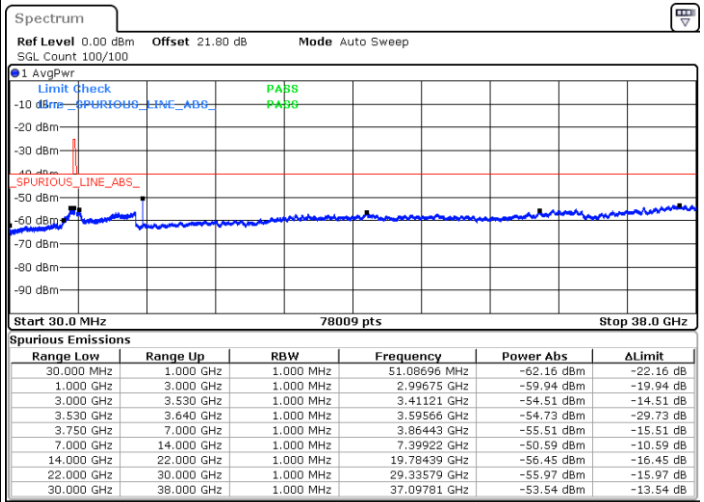

Highest Channel / Full RB

N/A

Date: 1.SEP.2021 14:55:18

LTE Band 48 / 10MHz

QPSK

Lowest Channel / 1RB0

Lowest Channel / 1RBmax

Date: 1.SEP.2021 15:01:35

Date: 1.SEP.2021 15:11:28

Lowest Channel / Full RB

N/A

Date: 1.SEP.2021 15:16:19

LTE Band 48 / 10MHz

QPSK

MiddleChannel / 1RB0

Middle Channel / 1RBmax

Date: 1.SEP.2021 15:23:31

Date: 1.SEP.2021 15:30:00

Middle Channel / Full RB

N/A

Date: 1.SEP.2021 15:37:34

LTE Band 48 / 10MHz

QPSK

Highest Channel / 1RB0

Highest Channel / 1RBmax

Date: 1.SEP.2021 15:41:43

Date: 1.SEP.2021 15:46:11

Highest Channel / Full RB

N/A

Date: 6.SEP.2021 10:36:38