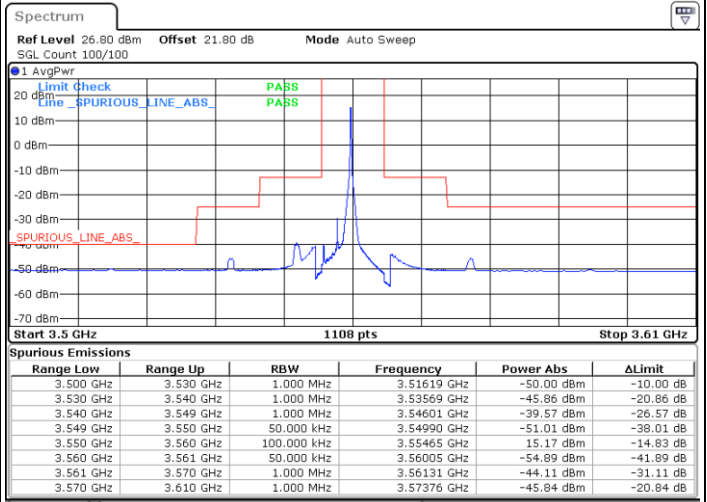

N/A

Date: 3.SEP.2021 01:42:40

LTE Band 48 / 20MHz

16QAM

Highest Channel / 1RB0

Highest Channel / 1RBmax

Date: 3.SEP.2021 01:52:35

Date: 3.SEP.2021 02:04:39

Highest Channel / Full RB

N/A

Date: 3.SEP.2021 01:46:33

LTE Band 48 / 5MHz

64QAM

Lowest Channel / 1RB0

Lowest Channel / 1RBmax

Date: 1.SEP.2021 12:08:39

Date: 2.SEP.2021 23:08:31

Lowest Channel / Full RB

N/A

Date: 2.SEP.2021 23:06:55

LTE Band 48 / 5MHz

64QAM

Middle Channel / 1RB0

Middle Channel / 1RBmax