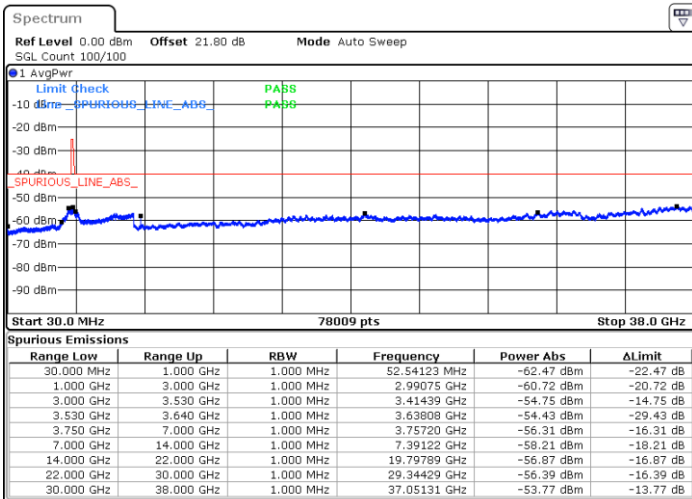

Date: 1.SEP.2021 15:23:31

Date: 1.SEP.2021 15:30:00

Middle Channel / Full RB

N/A

Date: 1.SEP.2021 15:37:34

LTE Band 48 / 10MHz

QPSK

Highest Channel / 1RB0

Highest Channel / 1RBmax

Date: 1.SEP.2021 15:41:43

Date: 1.SEP.2021 15:46:11

Highest Channel / Full RB

N/A

Date: 6.SEP.2021 10:36:38