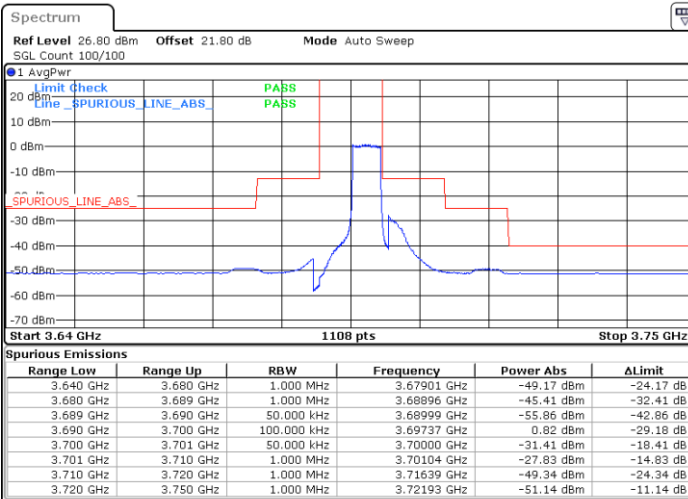

Date: 2.SEP.2021 23:17:19

Date: 2.SEP.2021 23:16:00

Middle Channel / Full RB

N/A

Date: 2.SEP.2021 23:31:16

LTE Band 48 / 5MHz

64QAM

Highest Channel / 1RB0

Highest Channel / 1RBmax

Date: 2.SEP.2021 23:40:22

Date: 1.SEP.2021 12:16:32

Highest Channel / Full RB

N/A

Date: 2.SEP.2021 23:33:08

LTE Band 48 / 10MHz

64QAM

Lowest Channel / 1RB0

Lowest Channel / 1RBmax

Date: 2.SEP.2021 23:48:10

Date: 2.SEP.2021 23:48:51

Lowest Channel / Full RB

N/A

Date: 2.SEP.2021 23:42:44

LTE Band 48 / 10MHz