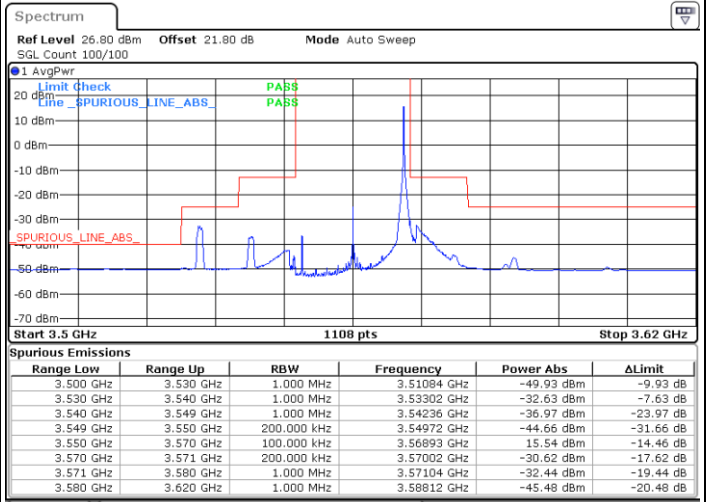

Middle Channel / Full RB

N/A

Date: 3.SEP.2021 01:16:48

LTE Band 48 / 15MHz

64QAM

Highest Channel / 1RB0

Highest Channel / 1RBmax

Date: 3.SEP.2021 01:23:19

Date: 3.SEP.2021 01:29:34

Highest Channel / Full RB

N/A

Date: 3.SEP.2021 01:25:16

LTE Band 48 / 20MHz

64QAM

Lowest Channel / 1RB0

Lowest Channel / 1RBmax

Date: 3.SEP.2021 02:09:12

Date: 3.SEP.2021 01:36:12

Lowest Channel / Full RB

N/A

Date: 3.SEP.2021 01:30:47

LTE Band 48 / 20MHz

64QAM

Middle Channel / 1RB0