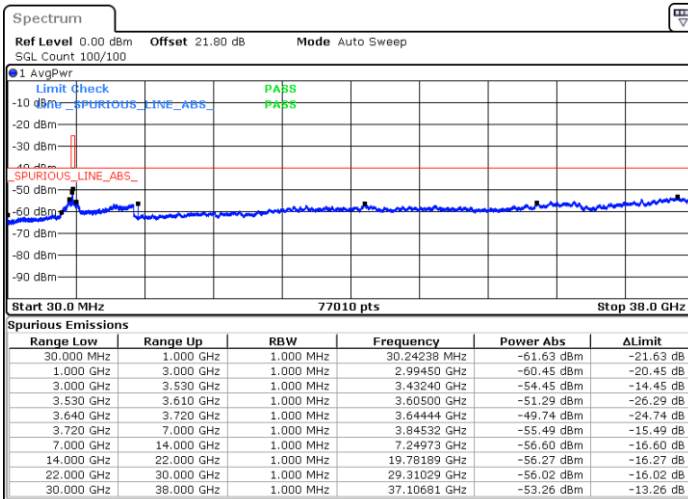

Highest Channel / 1RB0

Highest Channel / 1RBmax

Date: 3.SEP.2021 01:54:55

Date: 3.SEP.2021 02:03:34

Highest Channel / Full RB

N/A

Date: 3.SEP.2021 01:45:35

# Conducted Spurious Emission

LTE Band 48 / 5MHz

QPSK

Middle Channel / 1RB0

Middle Channel / 1RBmax

Date: 1.SEP.2021 12:35:52

Date: 1.SEP.2021 12:49:44

Middle Channel / Full RB

N/A

Date: 1.SEP.2021 12:53:34

LTE Band 48 / 5MHz

QPSK

Highest Channel / 1RB0

Highest Channel / 1RBmax

Date: 1.SEP.2021 14:46:08

Date: 1.SEP.2021 14:51:06

Highest Channel / Full RB

N/A

Date: 1.SEP.2021 14:55:18

LTE Band 48 / 10MHz

QPSK

Lowest Channel / 1RB0

Lowest Channel / 1RBmax

Date: 1.SEP.2021 15:01:35