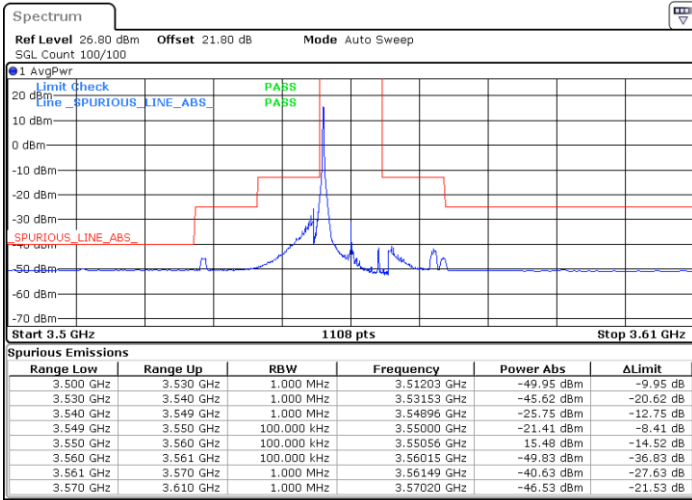

Date: 2.SEP.2021 23:29:51

LTE Band 48 / 5MHz

16QAM

Highest Channel / 1RB0

Highest Channel / 1RBmax

Date: 2.SEP.2021 23:38:05

Date: 1.SEP.2021 12:14:36

Highest Channel / Full RB

N/A

Date: 2.SEP.2021 23:33:57

LTE Band 48 / 10MHz

16QAM

Lowest Channel / 1RB0

Lowest Channel / 1RBmax

Date: 2.SEP.2021 23:47:16

Date: 2.SEP.2021 23:49:40

Lowest Channel / Full RB

N/A

Date: 2.SEP.2021 23:44:15

LTE Band 48 / 10MHz

16QAM

Middle Channel / 1RB0

Middle Channel / 1RBmax

Date: 2.SEP.2021 23:57:27