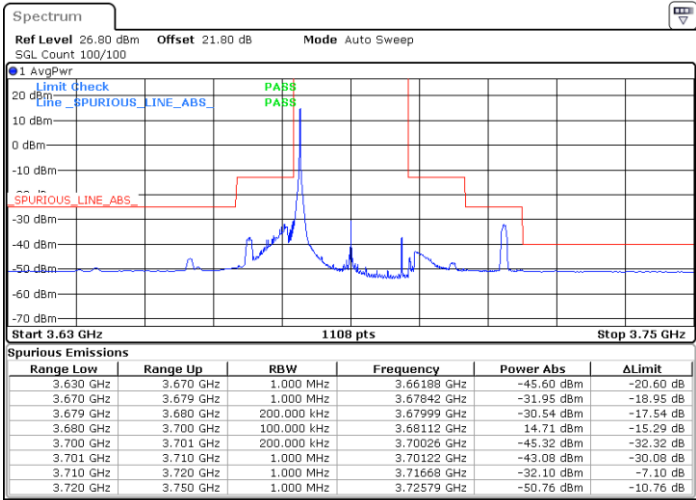

Date: 3.SEP.2021 01:32:27

LTE Band 48 / 20MHz

16QAM

Middle Channel / 1RB0

Middle Channel / 1RBmax

Date: 1.SEP.2021 17:26:49

Date: 3.SEP.2021 01:38:51

Middle Channel / Full RB

N/A

Date: 3.SEP.2021 01:42:40

LTE Band 48 / 20MHz

16QAM

Highest Channel / 1RB0

Highest Channel / 1RBmax

Date: 3.SEP.2021 01:52:35

Date: 3.SEP.2021 02:04:39

Highest Channel / Full RB

N/A

Date: 3.SEP.2021 01:46:33

LTE Band 48 / 5MHz

64QAM

Lowest Channel / 1RB0

Lowest Channel / 1RBmax

Date: 1.SEP.2021 12:08:39