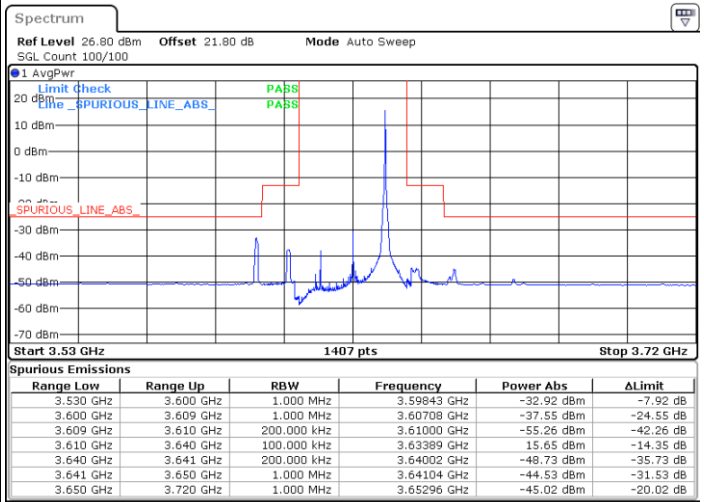

Date: 3.SEP.2021 01:29:34

Highest Channel / Full RB

N/A

Date: 3.SEP.2021 01:25:16

LTE Band 48 / 20MHz

64QAM

Lowest Channel / 1RB0

Lowest Channel / 1RBmax

Date: 3.SEP.2021 02:09:12

Date: 3.SEP.2021 01:36:12

Lowest Channel / Full RB

N/A

Date: 3.SEP.2021 01:30:47

LTE Band 48 / 20MHz

64QAM

Middle Channel / 1RB0

Middle Channel / 1RBmax

Date: 1.SEP.2021 17:34:04

Date: 3.SEP.2021 01:37:36

Middle Channel / Full RB

N/A

Date: 3.SEP.2021 01:44:32

LTE Band 48 / 20MHz

64QAM

Highest Channel / 1RB0

Highest Channel / 1RBmax

Date: 3.SEP.2021 01:54:55

Date: 3.SEP.2021 02:03:34

Highest Channel / Full RB

N/A

Date: 3.SEP.2021 01:45:35