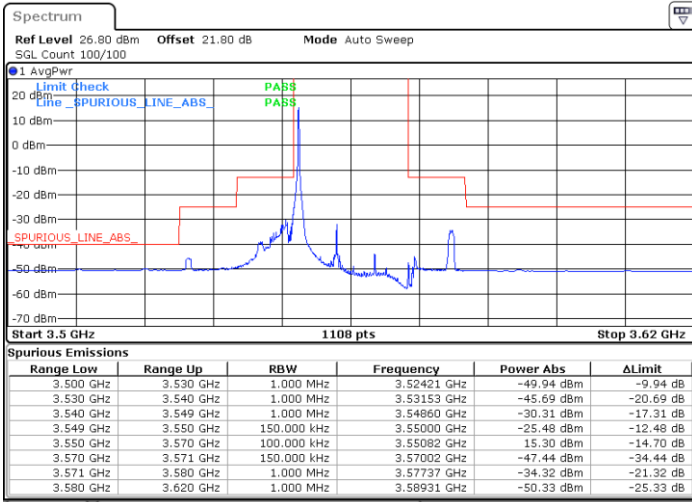

Date: 2.SEP.2021 23:53:53

Middle Channel / Full RB

N/A

Date: 3.SEP.2021 00:01:41

LTE Band 48 / 10MHz

16QAM

Highest Channel / 1RB0

Highest Channel / 1RBmax

Date: 3.SEP.2021 00:07:03

Date: 3.SEP.2021 00:12:12

Highest Channel / Full RB

N/A

Date: 3.SEP.2021 00:04:36

LTE Band 48 / 15MHz

16QAM

Lowest Channel / 1RB0

Lowest Channel / 1RBmax

Date: 3.SEP.2021 00:18:49

Date: 3.SEP.2021 00:23:43

Lowest Channel / Full RB

N/A

Date: 3.SEP.2021 00:15:41

LTE Band 48 / 15MHz

16QAM