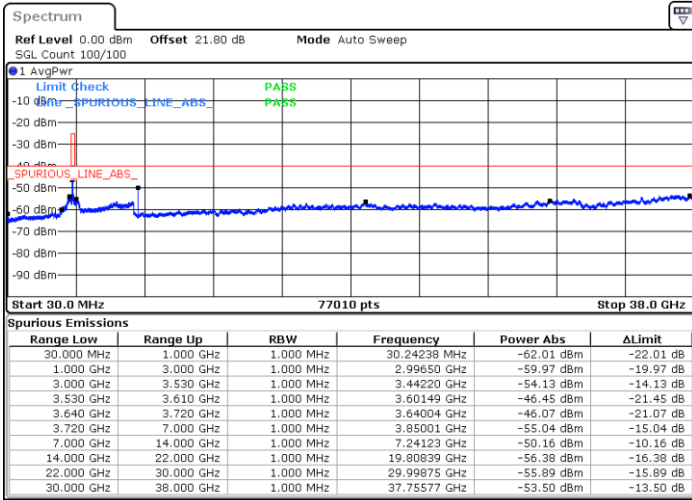

Highest Channel / Full RB

N/A

Date: 1.SEP.2021 14:55:18

LTE Band 48 / 10MHz

QPSK

Lowest Channel / 1RB0

Lowest Channel / 1RBmax

Date: 1.SEP.2021 15:01:35

Date: 1.SEP.2021 15:11:28

Lowest Channel / Full RB

N/A

Date: 1.SEP.2021 15:16:19

LTE Band 48 / 10MHz

QPSK

MiddleChannel / 1RB0

Middle Channel / 1RBmax

Date: 1.SEP.2021 15:23:31

Date: 1.SEP.2021 15:30:00

Middle Channel / Full RB

N/A

Date: 1.SEP.2021 15:37:34

LTE Band 48 / 10MHz

QPSK

Highest Channel / 1RB0