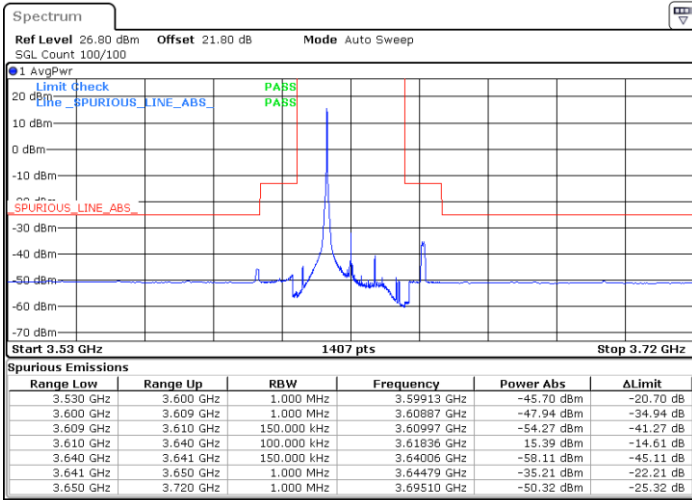

Date: 3.SEP.2021 00:07:03

Date: 3.SEP.2021 00:12:12

Highest Channel / Full RB

N/A

Date: 3.SEP.2021 00:04:36

LTE Band 48 / 15MHz

16QAM

Lowest Channel / 1RB0

Lowest Channel / 1RBmax

Date: 3.SEP.2021 00:18:49

Date: 3.SEP.2021 00:23:43

Lowest Channel / Full RB

N/A

Date: 3.SEP.2021 00:15:41

LTE Band 48 / 15MHz

16QAM

Middle Channel / 1RB0

Middle Channel / 1RBmax

Date: 3.SEP.2021 01:10:31

Date: 3.SEP.2021 00:30:29

Middle Channel / Full RB

N/A

Date: 3.SEP.2021 01:15:28

LTE Band 48 / 15MHz