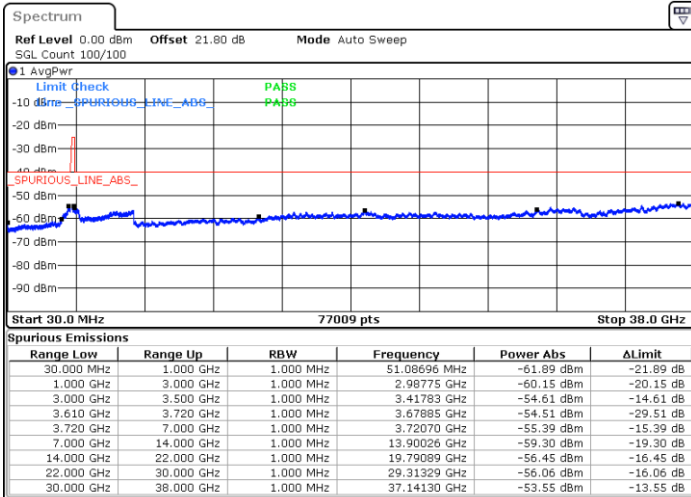

N/A

Date: 1.SEP.2021 12:53:34

LTE Band 48 / 5MHz

QPSK

Highest Channel / 1RB0

Highest Channel / 1RBmax

Date: 1.SEP.2021 14:46:08

Date: 1.SEP.2021 14:51:06

Highest Channel / Full RB

N/A

Date: 1.SEP.2021 14:55:18

LTE Band 48 / 10MHz

QPSK

Lowest Channel / 1RB0

Lowest Channel / 1RBmax

Date: 1.SEP.2021 15:01:35

Date: 1.SEP.2021 15:11:28

Lowest Channel / Full RB

N/A

Date: 1.SEP.2021 15:16:19

LTE Band 48 / 10MHz

QPSK

MiddleChannel / 1RB0

Middle Channel / 1RBmax