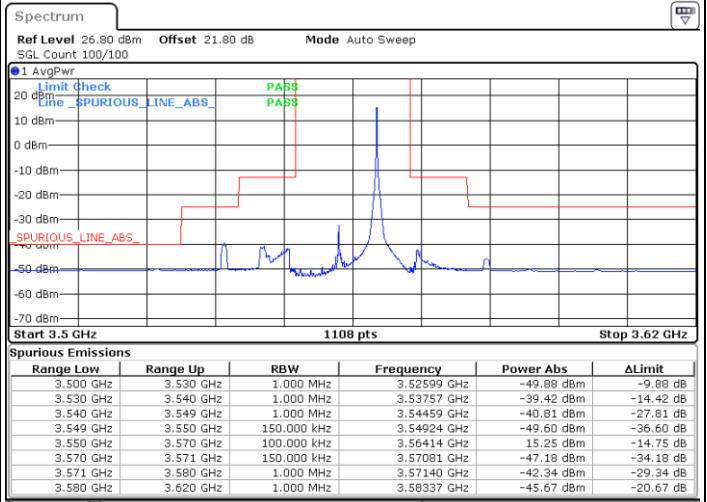

Date: 2.SEP.2021 23:53:53

Middle Channel / Full RB

N/A

Date: 3.SEP.2021 00:01:41

LTE Band 48 / 10MHz

16QAM

Highest Channel / 1RB0

Highest Channel / 1RBmax

Date: 3.SEP.2021 00:07:03

Date: 3.SEP.2021 00:12:12

Highest Channel / Full RB

N/A

Date: 3.SEP.2021 00:04:36

LTE Band 48 / 15MHz

16QAM

Lowest Channel / 1RB0

Lowest Channel / 1RBmax

Date: 3.SEP.2021 00:18:49

Date: 3.SEP.2021 00:23:43

Lowest Channel / Full RB

N/A

Date: 3.SEP.2021 00:15:41

LTE Band 48 / 15MHz

16QAM