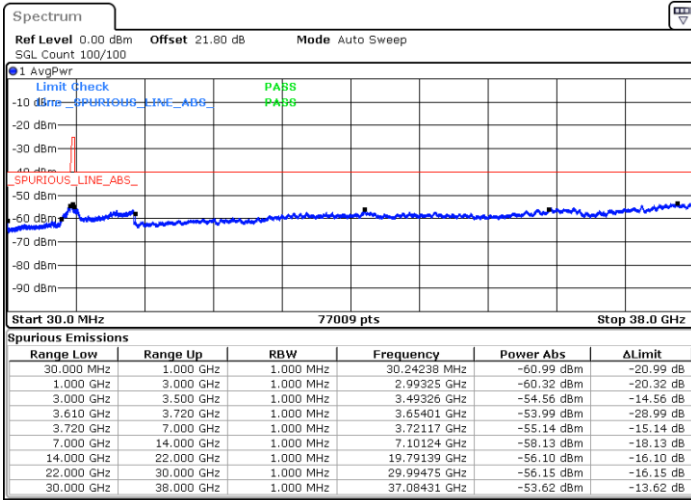

N/A

Date: 1.SEP.2021 12:53:34

LTE Band 48 / 5MHz

QPSK

Highest Channel / 1RB0

Highest Channel / 1RBmax

Date: 1.SEP.2021 14:46:08

Date: 1.SEP.2021 14:51:06

Highest Channel / Full RB

N/A

Date: 1.SEP.2021 14:55:18

LTE Band 48 / 10MHz

QPSK

Lowest Channel / 1RB0

Lowest Channel / 1RBmax

Date: 1.SEP.2021 15:01:35

Date: 1.SEP.2021 15:11:28

Lowest Channel / Full RB

N/A

Date: 1.SEP.2021 15:16:19

LTE Band 48 / 10MHz

QPSK

MiddleChannel / 1RB0

Middle Channel / 1RBmax