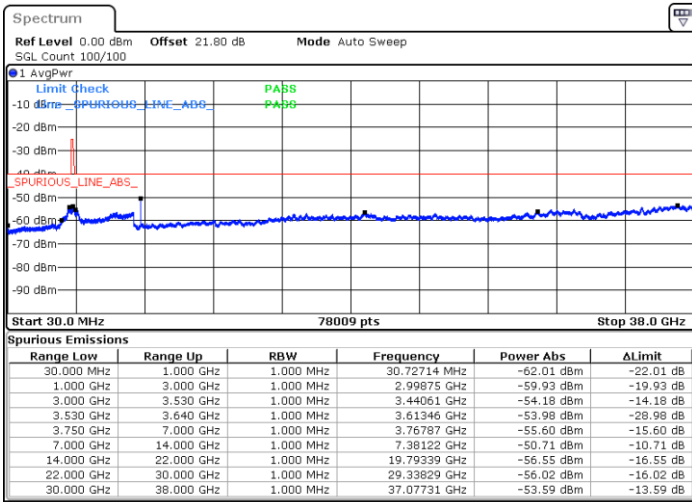

Highest Channel / Full RB

N/A

Date: 1.SEP.2021 14:55:18

LTE Band 48 / 10MHz

QPSK

Lowest Channel / 1RB0

Lowest Channel / 1RBmax

Date: 1.SEP.2021 15:01:35

Date: 1.SEP.2021 15:11:28

Lowest Channel / Full RB

N/A

Date: 1.SEP.2021 15:16:19

LTE Band 48 / 10MHz

QPSK

MiddleChannel / 1RB0

Middle Channel / 1RBmax

Date: 1.SEP.2021 15:23:31

Date: 1.SEP.2021 15:30:00

Middle Channel / Full RB

N/A

Date: 1.SEP.2021 15:37:34

LTE Band 48 / 10MHz

QPSK

Highest Channel / 1RB0

Highest Channel / 1RBmax

Date: 1.SEP.2021 15:41:43

Date: 1.SEP.2021 15:46:11

Highest Channel / Full RB

N/A

Date: 6.SEP.2021 10:36:38