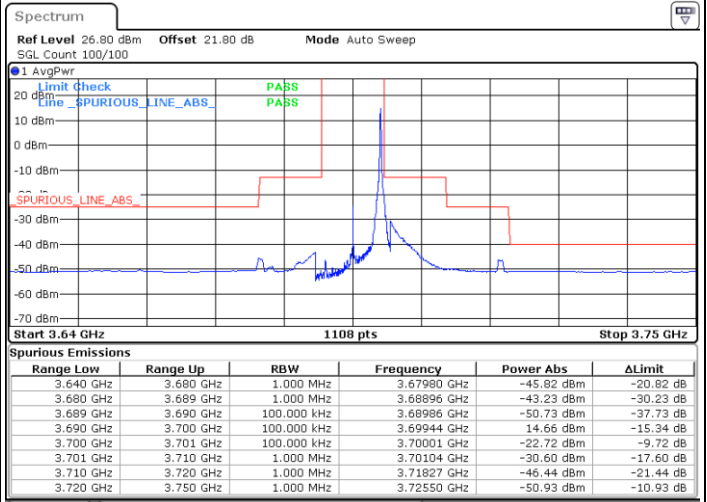

Highest Channel / 1RBmax

Date: 2.SEP.2021 23:40:22

Date: 1.SEP.2021 12:16:32

Highest Channel / Full RB

N/A

Date: 2.SEP.2021 23:33:08

LTE Band 48 / 10MHz

64QAM

Lowest Channel / 1RB0

Lowest Channel / 1RBmax

Date: 2.SEP.2021 23:48:10

Date: 2.SEP.2021 23:48:51

Lowest Channel / Full RB

N/A

Date: 2.SEP.2021 23:42:44

LTE Band 48 / 10MHz

64QAM

Middle Channel / 1RB0

Middle Channel / 1RBmax

Date: 2.SEP.2021 23:56:42

Date: 2.SEP.2021 23:55:42

Middle Channel / Full RB

N/A

Date: 3.SEP.2021 00:00:52

LTE Band 48 / 10MHz

64QAM

Highest Channel / 1RB0

Highest Channel / 1RBmax

Date: 3.SEP.2021 00:06:23

Date: 3.SEP.2021 00:13:14

Highest Channel / Full RB

N/A