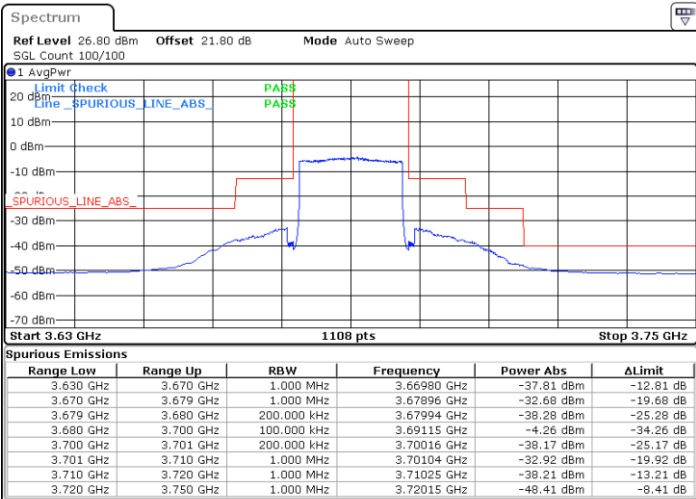

Date: 3.SEP.2021 01:32:27

LTE Band 48 / 20MHz

16QAM

Middle Channel / 1RB0

Middle Channel / 1RBmax

Date: 1.SEP.2021 17:26:49

Date: 3.SEP.2021 01:38:51

Middle Channel / Full RB

N/A

Date: 3.SEP.2021 01:42:40

LTE Band 48 / 20MHz

16QAM

Highest Channel / 1RB0

Highest Channel / 1RBmax

Date: 3.SEP.2021 01:52:35

Date: 3.SEP.2021 02:04:39

Highest Channel / Full RB

N/A

Date: 3.SEP.2021 01:46:33

LTE Band 48 / 5MHz

64QAM

Lowest Channel / 1RB0

Lowest Channel / 1RBmax

Date: 1.SEP.2021 12:08:39