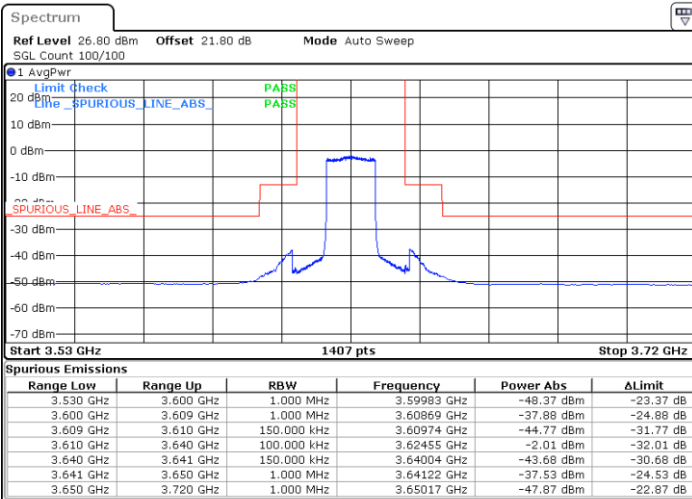

Date: 3.SEP.2021 00:05:44

LTE Band 48 / 15MHz

64QAM

Lowest Channel / 1RB0

Lowest Channel / 1RBmax

Date: 3.SEP.2021 00:20:16

Date: 3.SEP.2021 00:21:29

Lowest Channel / Full RB

N/A

Date: 3.SEP.2021 00:14:37

LTE Band 48 / 15MHz

64QAM

Middle Channel / 1RB0

Middle Channel / 1RBmax

Date: 3.SEP.2021 01:09:05

Date: 3.SEP.2021 01:07:49

Middle Channel / Full RB

N/A

Date: 3.SEP.2021 01:16:48

LTE Band 48 / 15MHz

64QAM

Highest Channel / 1RB0

Highest Channel / 1RBmax

Date: 3.SEP.2021 01:23:19

Date: 3.SEP.2021 01:29:34

Highest Channel / Full RB

N/A

Date: 3.SEP.2021 01:25:16

LTE Band 48 / 20MHz

64QAM

Lowest Channel / 1RB0

Lowest Channel / 1RBmax