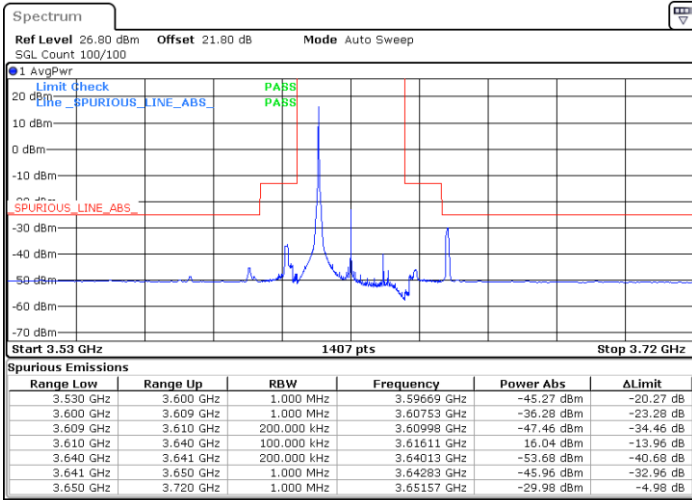

LTE Band 48 / 20MHz

16QAM

Lowest Channel / 1RB0

Lowest Channel / 1RBmax

Date: 3.SEP.2021 02:08:15

Date: 3.SEP.2021 01:35:18

Lowest Channel / Full RB

N/A

Date: 3.SEP.2021 01:32:27

LTE Band 48 / 20MHz

16QAM

Middle Channel / 1RB0

Middle Channel / 1RBmax

Date: 1.SEP.2021 17:26:49

Date: 3.SEP.2021 01:38:51

Middle Channel / Full RB

N/A

Date: 3.SEP.2021 01:42:40

LTE Band 48 / 20MHz

16QAM

Highest Channel / 1RB0

Highest Channel / 1RBmax

Date: 3.SEP.2021 01:52:35

Date: 3.SEP.2021 02:04:39

Highest Channel / Full RB

N/A

Date: 3.SEP.2021 01:46:33

LTE Band 48 / 5MHz

64QAM

Lowest Channel / 1RB0

Lowest Channel / 1RBmax

Date: 1.SEP.2021 12:08:39