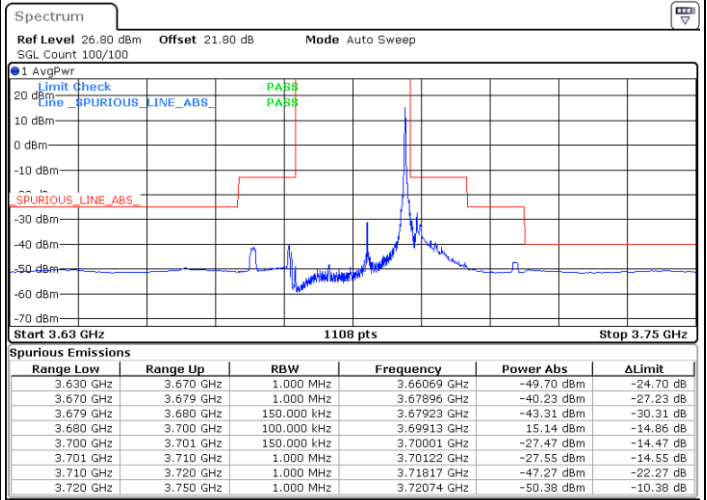

Lowest Channel / 1RBmax

Date: 3.SEP.2021 00:18:49

Date: 3.SEP.2021 00:23:43

Lowest Channel / Full RB

N/A

Date: 3.SEP.2021 00:15:41

LTE Band 48 / 15MHz

16QAM

Middle Channel / 1RB0

Middle Channel / 1RBmax

Date: 3.SEP.2021 01:10:31

Date: 3.SEP.2021 00:30:29

Middle Channel / Full RB

N/A

Date: 3.SEP.2021 01:15:28

LTE Band 48 / 15MHz

16QAM

Highest Channel / 1RB0

Highest Channel / 1RBmax

Date: 3.SEP.2021 01:22:24

Date: 3.SEP.2021 01:28:40

Highest Channel / Full RB

N/A

Date: 3.SEP.2021 01:26:18

LTE Band 48 / 20MHz

16QAM

Lowest Channel / 1RB0

Lowest Channel / 1RBmax

Date: 3.SEP.2021 02:08:15

Date: 3.SEP.2021 01:35:18

Lowest Channel / Full RB

N/A