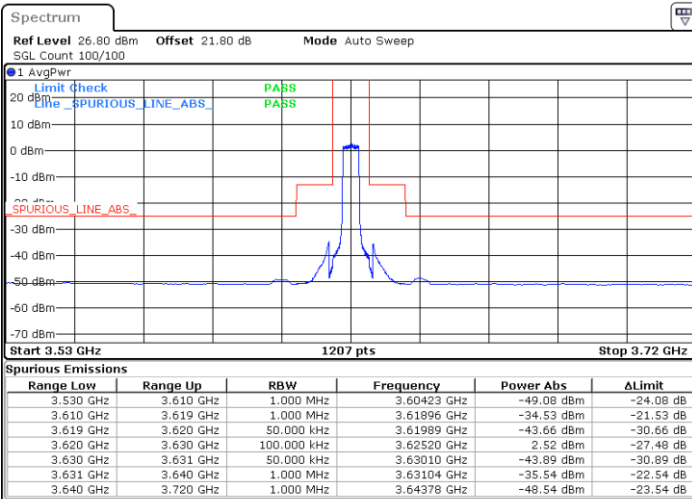

LTE Band 48 / 5MHz

16QAM

Middle Channel / 1RB0

Middle Channel / 1RBmax

Date: 2.SEP.2021 23:18:25

Date: 2.SEP.2021 23:14:51

Middle Channel / Full RB

N/A

Date: 2.SEP.2021 23:29:51

LTE Band 48 / 5MHz

16QAM

Highest Channel / 1RB0

Highest Channel / 1RBmax

Date: 2.SEP.2021 23:38:05

Date: 1.SEP.2021 12:14:36

Highest Channel / Full RB