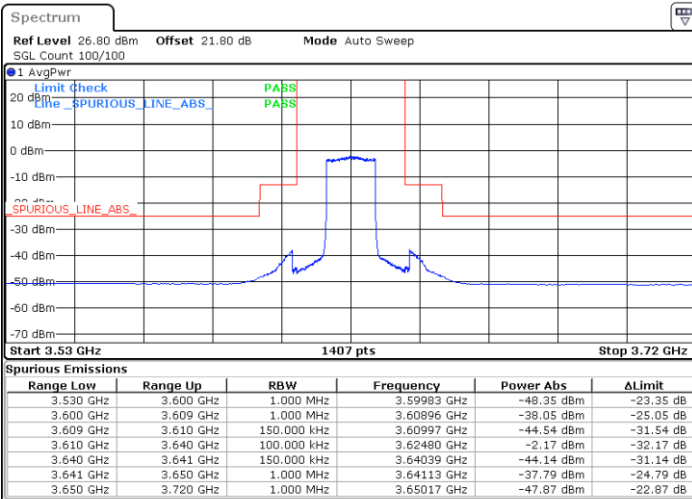

Lowest Channel / 1RBmax

Date: 3.SEP.2021 00:18:49

Date: 3.SEP.2021 00:23:43

Lowest Channel / Full RB

N/A

Date: 3.SEP.2021 00:15:41

LTE Band 48 / 15MHz

16QAM

Middle Channel / 1RB0

Middle Channel / 1RBmax

Date: 3.SEP.2021 01:10:31

Date: 3.SEP.2021 00:30:29

Middle Channel / Full RB

N/A

Date: 3.SEP.2021 01:15:28

LTE Band 48 / 15MHz