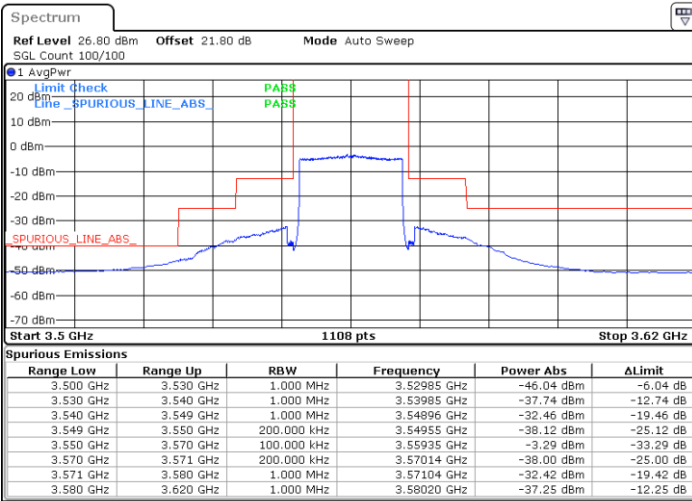

Middle Channel / Full RB

N/A

Date: 3.SEP.2021 01:16:48

LTE Band 48 / 15MHz

64QAM

Highest Channel / 1RB0

Highest Channel / 1RBmax

Date: 3.SEP.2021 01:23:19

Date: 3.SEP.2021 01:29:34

Highest Channel / Full RB

N/A

Date: 3.SEP.2021 01:25:16

LTE Band 48 / 20MHz

64QAM

Lowest Channel / 1RB0

Lowest Channel / 1RBmax

Date: 3.SEP.2021 02:09:12

Date: 3.SEP.2021 01:36:12

Lowest Channel / Full RB

N/A

Date: 3.SEP.2021 01:30:47

LTE Band 48 / 20MHz

64QAM

Middle Channel / 1RB0