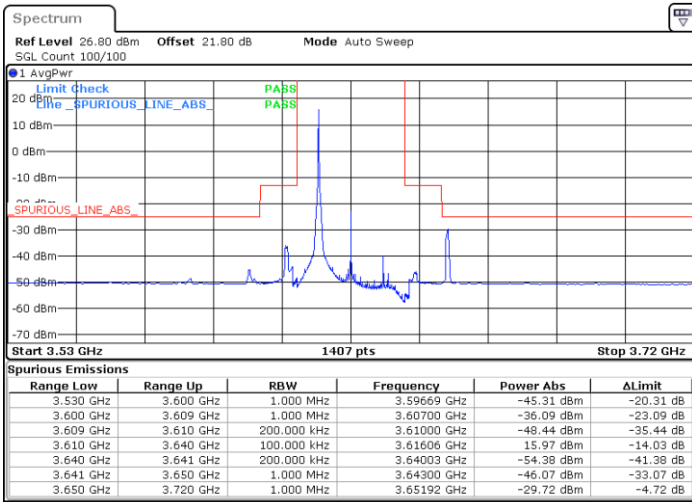

Date: 3.SEP.2021 01:29:34

Highest Channel / Full RB

N/A

Date: 3.SEP.2021 01:25:16

LTE Band 48 / 20MHz

64QAM

Lowest Channel / 1RB0

Lowest Channel / 1RBmax

Date: 3.SEP.2021 02:09:12

Date: 3.SEP.2021 01:36:12

Lowest Channel / Full RB

N/A

Date: 3.SEP.2021 01:30:47

LTE Band 48 / 20MHz

64QAM

Middle Channel / 1RB0

Middle Channel / 1RBmax

Date: 1.SEP.2021 17:34:04

Date: 3.SEP.2021 01:37:36

Middle Channel / Full RB

N/A

Date: 3.SEP.2021 01:44:32

LTE Band 48 / 20MHz

64QAM

Highest Channel / 1RB0

Highest Channel / 1RBmax

Date: 3.SEP.2021 01:54:55

Date: 3.SEP.2021 02:03:34

Highest Channel / Full RB

N/A

Date: 3.SEP.2021 01:45:35