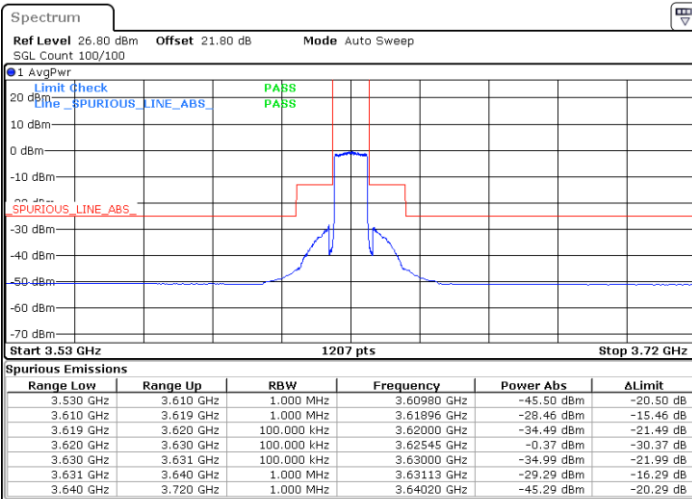

N/A

Date: 2.SEP.2021 23:33:57

LTE Band 48 / 10MHz

16QAM

Lowest Channel / 1RB0

Lowest Channel / 1RBmax

Date: 2.SEP.2021 23:47:16

Date: 2.SEP.2021 23:49:40

Lowest Channel / Full RB

N/A

Date: 2.SEP.2021 23:44:15

LTE Band 48 / 10MHz

16QAM

Middle Channel / 1RB0

Middle Channel / 1RBmax

Date: 2.SEP.2021 23:57:27

Date: 2.SEP.2021 23:53:53

Middle Channel / Full RB

N/A

Date: 3.SEP.2021 00:01:41

LTE Band 48 / 10MHz

16QAM

Highest Channel / 1RB0

Highest Channel / 1RBmax