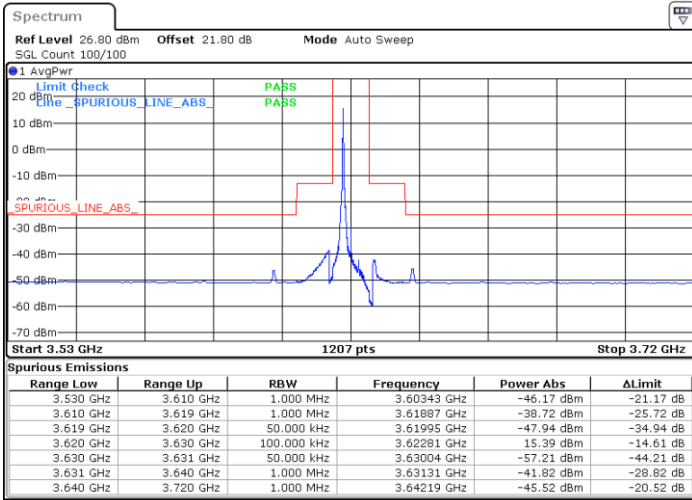

LTE Band 48 / 5MHz

16QAM

Middle Channel / 1RB0

Middle Channel / 1RBmax

Date: 2.SEP.2021 23:18:25

Date: 2.SEP.2021 23:14:51

Middle Channel / Full RB

N/A

Date: 2.SEP.2021 23:29:51

LTE Band 48 / 5MHz

16QAM

Highest Channel / 1RB0

Highest Channel / 1RBmax

Date: 2.SEP.2021 23:38:05

Date: 1.SEP.2021 12:14:36

Highest Channel / Full RB