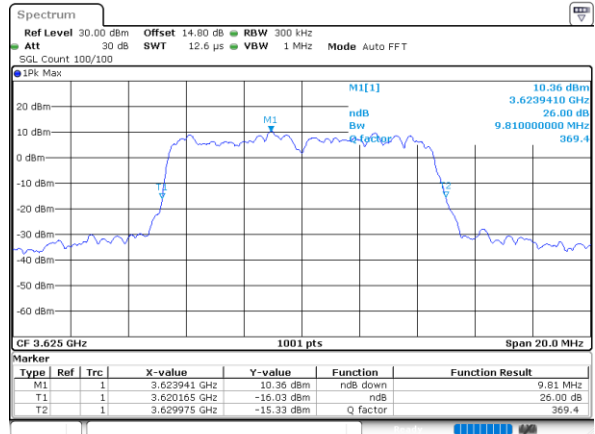

Middle Channel / 10MHz / 64QAM

Date: 5,SEP,2021 20:12:20