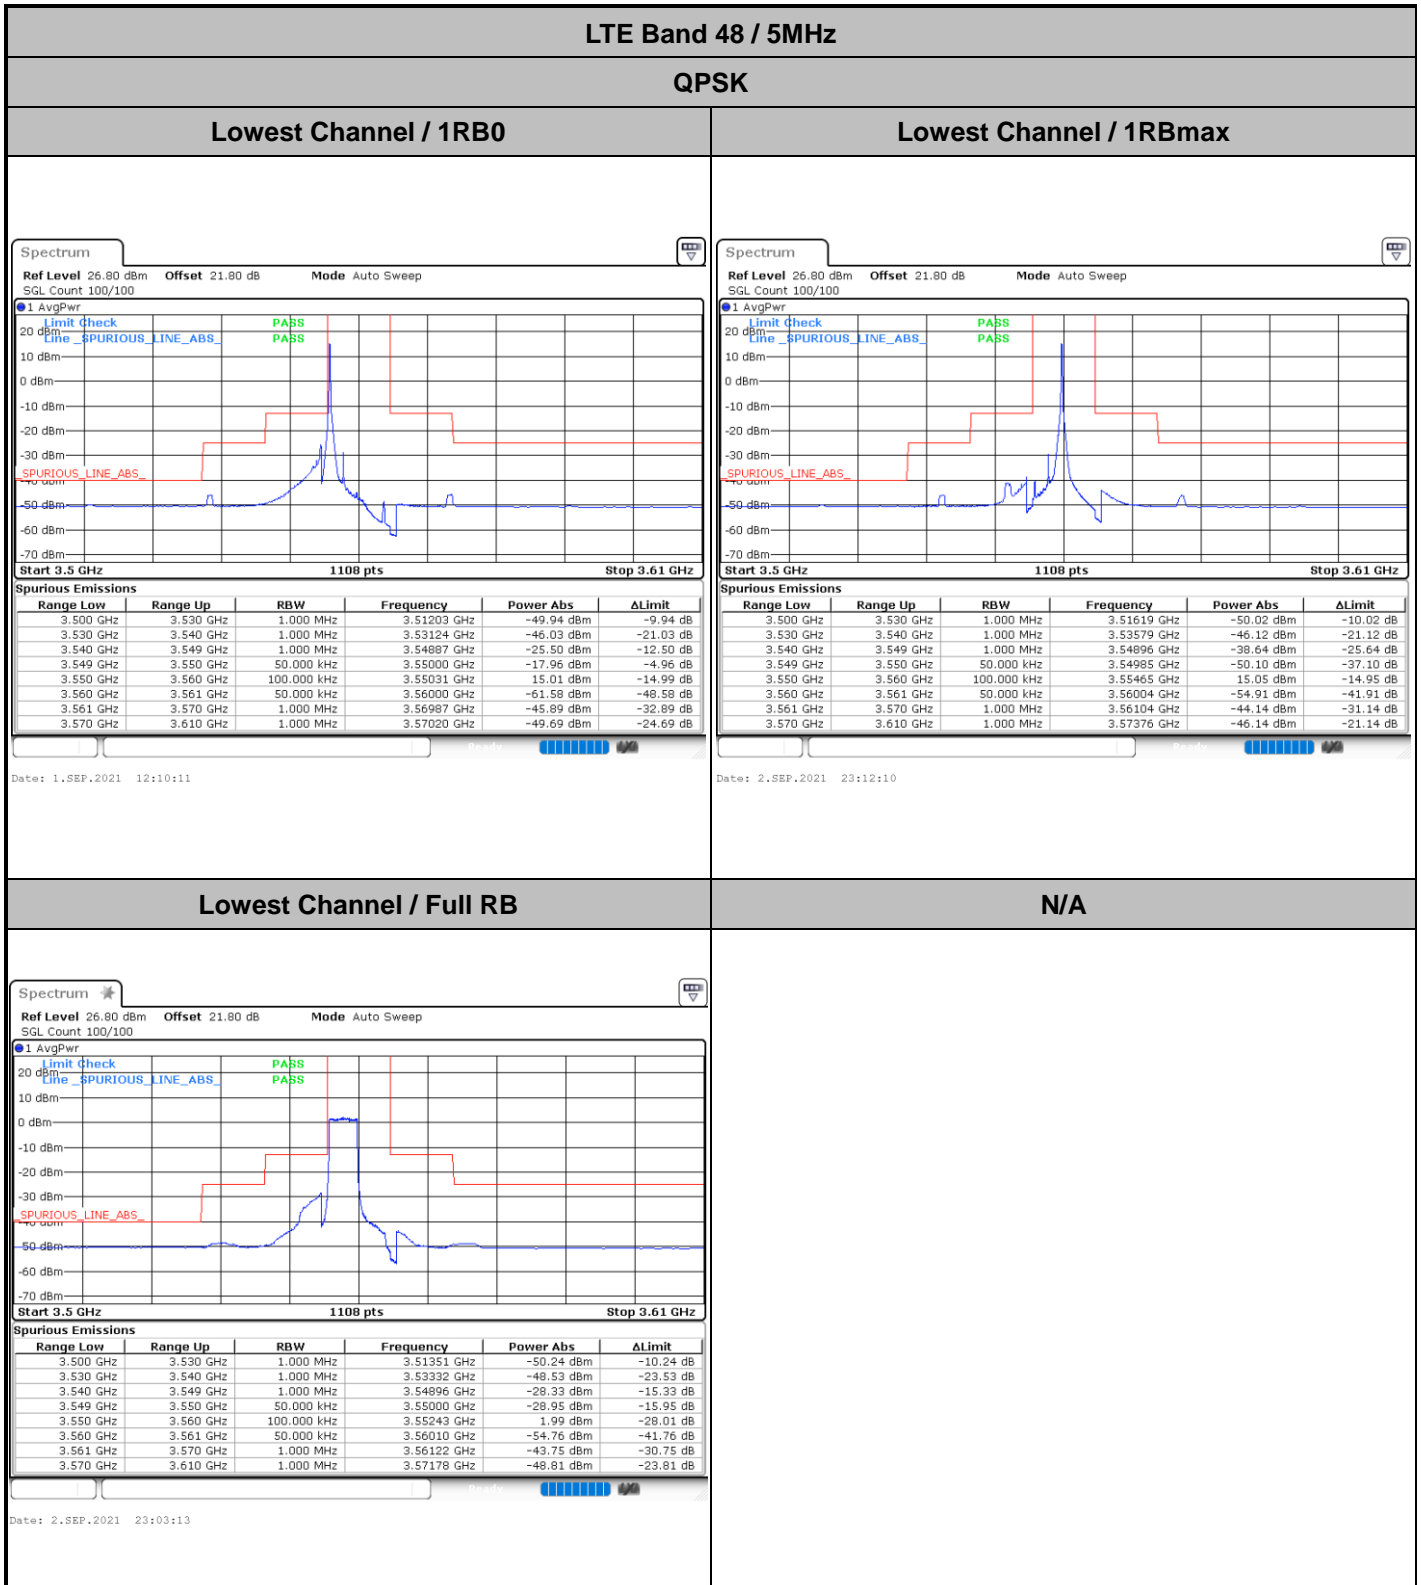

Middle Channel / 10MHz / 64QAM

Highest Channel / 5MHz / 64QAM

Highest Channel / 10MHz / 64QAM

LTE Band 48

Lowest Channel / 15MHz / 64QAM

Date: 5_SEP_2021 20:32:56

Lowest Channel / 20MHz / 64QAM

Date: 5_SEP_2021 20:51:21

Middle Channel / 15MHz / 64QAM

Date: 5_SEP_2021 20:33:37

Middle Channel / 20MHz / 64QAM

Date: 5_SEP_2021 20:53:32

Highest Channel / 15MHz / 64QAM

Date: 5_SEP_2021 20:50:25

Highest Channel / 20MHz / 64QAM

Date: 5_SEP_2021 20:54:08

Conducted Band Edge

LTE Band 48 / 5MHz

QPSK

Middle Channel / 1RB0

Middle Channel / 1RBmax

Date: 2.SEP.2021 23:19:20

Date: 2.SEP.2021 23:13:52

Middle Channel / Full RB