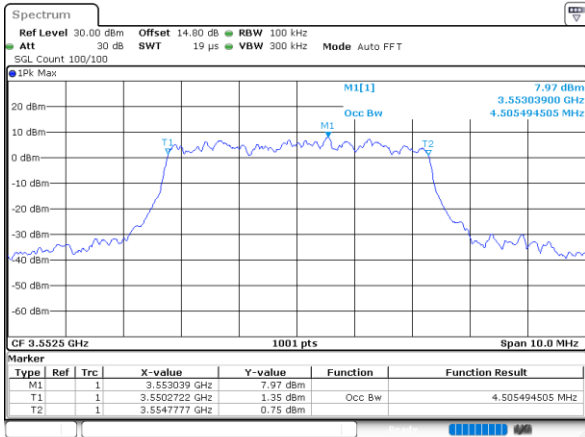

Highest Channel / 20MHz / QPSK

Date: 6,SEP,2021 10:01:47

Highest Channel / 20MHz / 16QAM

Date: 5,SEP,2021 20:54:37

LTE Band 48

Lowest Channel / 5MHz / 64QAM

Lowest Channel / 10MHz / 64QAM

Middle Channel / 5MHz / 64QAM

Middle Channel / 10MHz / 64QAM

Highest Channel / 5MHz / 64QAM

Highest Channel / 10MHz / 64QAM

LTE Band 48

Lowest Channel / 15MHz / 64QAM

Date: 5_SEP_2021 20:32:56

Lowest Channel / 20MHz / 64QAM

Date: 5_SEP_2021 20:51:21