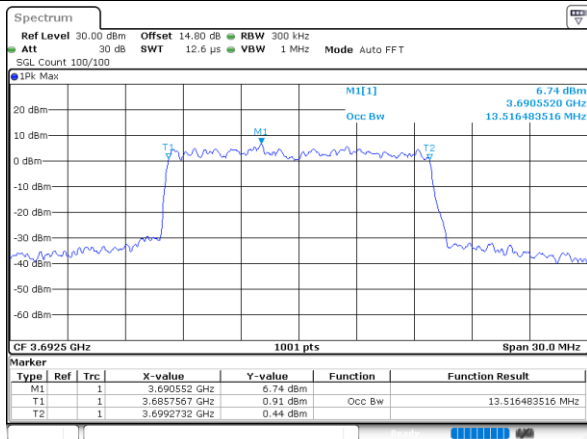

Middle Channel / 15MHz / 64QAM

Date: 5_SEP_2021 20:33:37

Middle Channel / 20MHz / 64QAM

Date: 5_SEP_2021 20:53:32

Highest Channel / 15MHz / 64QAM

Date: 5_SEP_2021 20:50:25

Highest Channel / 20MHz / 64QAM

Date: 5_SEP_2021 20:54:08

Conducted Band Edge

LTE Band 48 / 5MHz

QPSK

Middle Channel / 1RB0

Middle Channel / 1RBmax

Date: 2.SEP.2021 23:19:20

Date: 2.SEP.2021 23:13:52

Middle Channel / Full RB