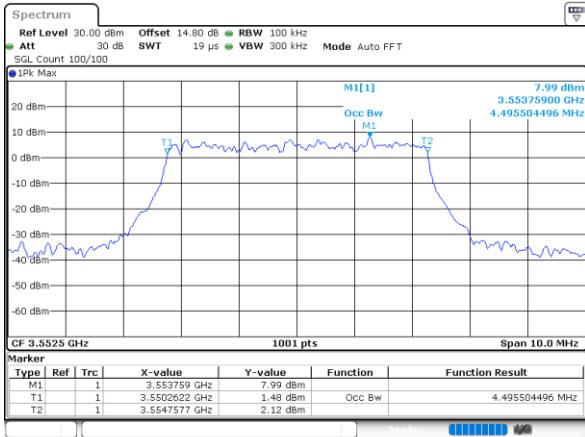

Date: 5,SEP,2021 20:14:43

LTE Band 48

Lowest Channel / 15MHz / 64QAM

Date: 5,SEP,2021 20:33:03

Lowest Channel / 20MHz / 64QAM

Date: 5,SEP,2021 20:51:28

Middle Channel / 15MHz / 64QAM

Date: 5,SEP,2021 20:33:43

Middle Channel / 20MHz / 64QAM

Date: 5,SEP,2021 20:53:39

Highest Channel / 15MHz / 64QAM

Date: 5,SEP,2021 20:50:32

Highest Channel / 20MHz / 64QAM

Date: 5,SEP,2021 20:54:15

Occupied Bandwidth

Mode	LTE Band 48 : 99%OBW(MHz)											
BW	1.4MHz		3MHz		5MHz		10MHz		15MHz		20MHz	
Mod.	QPSK	16QAM	QPSK	16QAM	QPSK	16QAM	QPSK	16QAM	QPSK	16QAM	QPSK	16QAM
Lowest CH	-	-	-	-	4.50	4.50	9.05	9.01	13.43	13.46	17.98	17.94
Middle CH	-	-	-	-	4.59	4.49	9.03	9.05	13.52	13.49	17.86	17.86
Highest CH	-	-	-	-	4.49	4.48	9.03	9.07	13.46	13.46	17.74	17.90
Mode	LTE Band 48 : 99%OBW(MHz)											
BW	1.4MHz		3MHz		5MHz		10MHz		15MHz		20MHz	
Mod.	64QAM		64QAM		64QAM		64QAM		64QAM		64QAM	
Lowest CH	-	-	-	-	4.51	-	9.03	-	13.37	-	17.86	-
Middle CH	-	-	-	-	4.55	-	9.01	-	13.43	-	17.82	-
Highest CH	-	-	-	-	4.51	-	9.05	-	13.52	-	17.82	-

LTE Band 48

Lowest Channel / 5MHz / QPSK

Date: 5_SEP.2021 19:40:42

Lowest Channel / 5MHz / 16QAM

Date: 5_SEP.2021 19:41:06

Middle Channel / 5MHz / QPSK

Date: 5_SEP.2021 19:42:16

Middle Channel / 5MHz / 16QAM