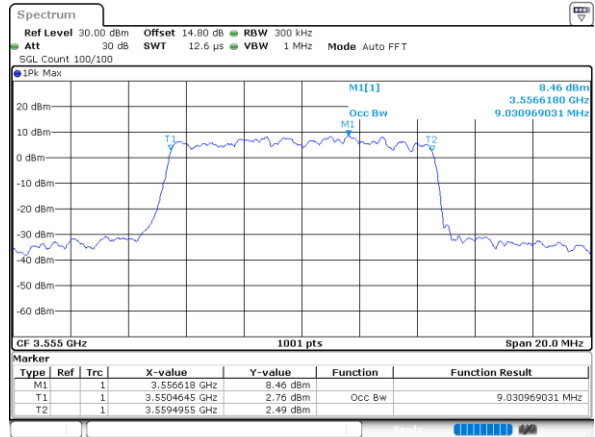

Highest Channel / 20MHz / QPSK

Date: 6,SEP,2021 10:01:47

Highest Channel / 20MHz / 16QAM

Date: 5,SEP,2021 20:54:37

LTE Band 48

Lowest Channel / 5MHz / 64QAM

Lowest Channel / 10MHz / 64QAM

Middle Channel / 5MHz / 64QAM

Middle Channel / 10MHz / 64QAM

Highest Channel / 5MHz / 64QAM

Highest Channel / 10MHz / 64QAM

LTE Band 48

Lowest Channel / 15MHz / 64QAM

Date: 5_SEP_2021 20:32:56

Lowest Channel / 20MHz / 64QAM

Date: 5_SEP_2021 20:51:21