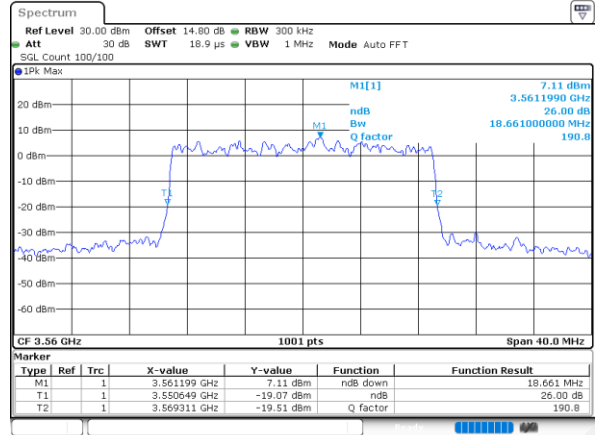

Lowest Channel / 20MHz / 16QAM

Date: 5,SEP,2021 20:51:50