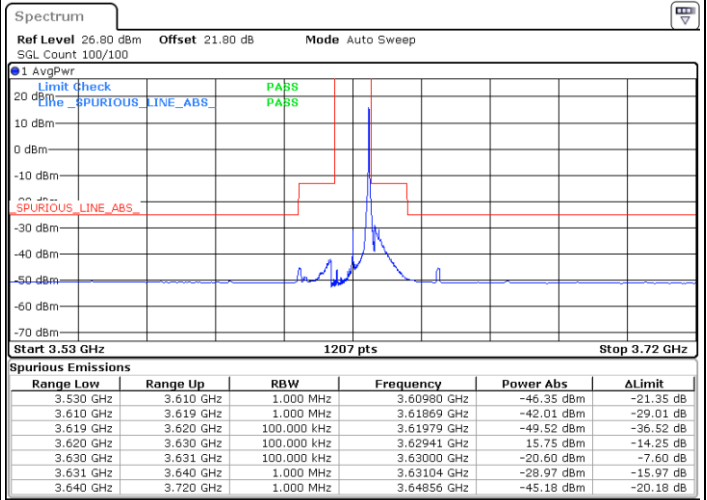

Highest Channel / Full RB

N/A

Date: 2.SEP.2021 23:34:54

LTE Band 48 / 10MHz

QPSK

Lowest Channel / 1RB0

Lowest Channel / 1RBmax

Date: 2.SEP.2021 23:46:30

Date: 2.SEP.2021 23:51:10

Lowest Channel / Full RB

N/A

Date: 2.SEP.2021 23:45:42

LTE Band 48 / 10MHz

QPSK

Middle Channel / 1RB0

Middle Channel / 1RBmax

Date: 2.SEP.2021 23:58:10

Date: 2.SEP.2021 23:51:56

Middle Channel / Full RB

N/A

Date: 3.SEP.2021 00:02:23

LTE Band 48 / 10MHz

QPSK

Highest Channel / 1RB0

Highest Channel / 1RBmax

Date: 3.SEP.2021 00:07:42

Date: 3.SEP.2021 00:07:42

Highest Channel / Full RB

N/A

Date: 3.SEP.2021 00:03:58

LTE Band 48 / 15MHz

QPSK