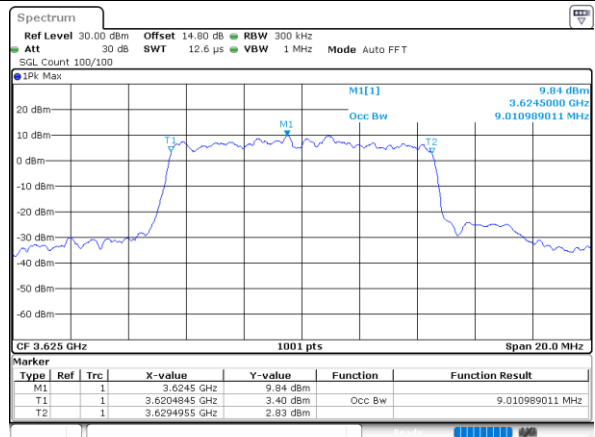

Highest Channel / 20MHz / QPSK

Date: 6,SEP,2021 10:01:47

Highest Channel / 20MHz / 16QAM

Date: 5,SEP,2021 20:54:37

LTE Band 48

Lowest Channel / 5MHz / 64QAM

Lowest Channel / 10MHz / 64QAM

Middle Channel / 5MHz / 64QAM

Middle Channel / 10MHz / 64QAM

Highest Channel / 5MHz / 64QAM

Highest Channel / 10MHz / 64QAM

LTE Band 48

Lowest Channel / 15MHz / 64QAM

Date: 5_SEP_2021 20:32:56

Lowest Channel / 20MHz / 64QAM

Date: 5_SEP_2021 20:51:21