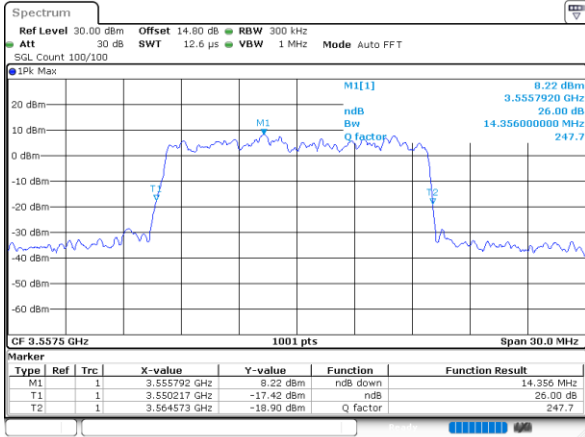

Highest Channel / 10MHz / 16QAM

Date: 5,SEP,2021 20:15:00

LTE Band 48

Lowest Channel / 15MHz / QPSK

Date: 5,SEP,2021 20:31:21

Lowest Channel / 15MHz / 16QAM

Date: 5,SEP,2021 20:32:45

Middle Channel / 15MHz / QPSK

Date: 5,SEP,2021 20:34:31

Middle Channel / 15MHz / 16QAM

Date: 5,SEP,2021 20:34:14

Highest Channel / 15MHz / QPSK

Date: 5,SEP,2021 20:35:14

Highest Channel / 15MHz / 16QAM

Date: 5,SEP,2021 20:50:12

LTE Band 48