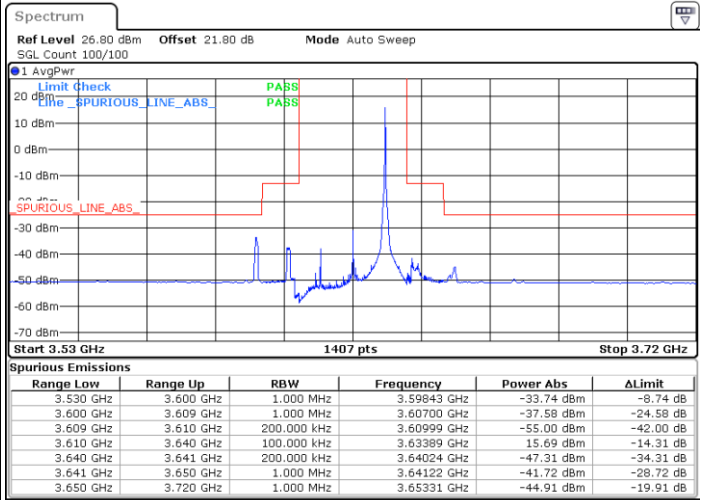

Date: 3.SEP.2021 01:20:24

LTE Band 48 / 20MHz

QPSK

Lowest Channel / 1RB0

Lowest Channel / 1RBmax

Date: 3.SEP.2021 02:06:44

Date: 3.SEP.2021 01:34:24

Lowest Channel / Full RB

N/A

Date: 3.SEP.2021 01:33:23

LTE Band 48 / 20MHz

QPSK

Middle Channel / 1RB0

Middle Channel / 1RBmax

Date: 1.SEP.2021 17:25:17

Date: 3.SEP.2021 01:40:06

Middle Channel / Full RB

N/A

Date: 3.SEP.2021 01:41:24

LTE Band 48 / 20MHz

QPSK

Highest Channel / 1RB0

Highest Channel / 1RBmax

Date: 3.SEP.2021 01:49:39

Date: 3.SEP.2021 02:05:38

Highest Channel / Full RB

N/A

Date: 3.SEP.2021 01:47:44

LTE Band 48 / 5MHz

16QAM

Lowest Channel / 1RB0

Lowest Channel / 1RBmax