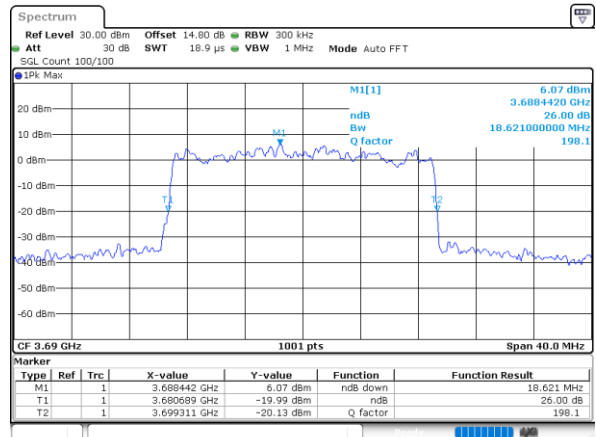

Lowest Channel / 20MHz / QPSK

Date: 5,SEP,2021 20:52:11

Lowest Channel / 20MHz / 16QAM

Date: 5,SEP,2021 20:51:50

Middle Channel / 20MHz / QPSK

Date: 5,SEP,2021 20:52:34

Middle Channel / 20MHz / 16QAM

Date: 5,SEP,2021 20:52:56

Highest Channel / 20MHz / QPSK

Date: 6,SEP,2021 10:02:13

Highest Channel / 20MHz / 16QAM

Date: 6,SEP,2021 10:03:10

LTE Band 48

Lowest Channel / 5MHz / 64QAM

Date: 5,SEP,2021 19:41:34

Lowest Channel / 10MHz / 64QAM