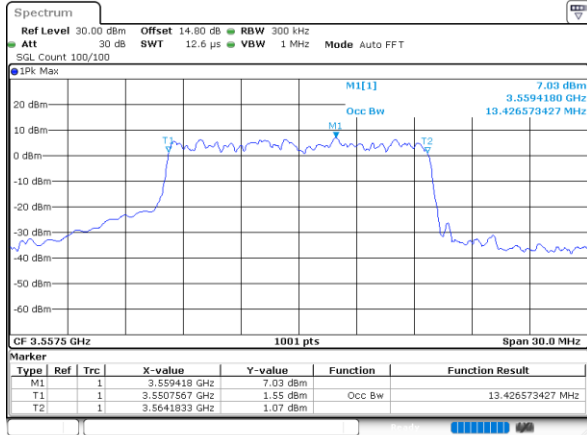

Highest Channel / 10MHz / 16QAM

Date: 5,SEP,2021 20:14:53

LTE Band 48

Lowest Channel / 15MHz / QPSK

Date: 5,SEP,2021 20:31:14

Lowest Channel / 15MHz / 16QAM

Date: 5,SEP,2021 20:32:39

Middle Channel / 15MHz / QPSK

Date: 5,SEP,2021 20:34:25

Middle Channel / 15MHz / 16QAM

Date: 5,SEP,2021 20:34:02

Highest Channel / 15MHz / QPSK

Date: 5,SEP,2021 20:34:52

Highest Channel / 15MHz / 16QAM

Date: 5,SEP,2021 20:50:06

LTE Band 48