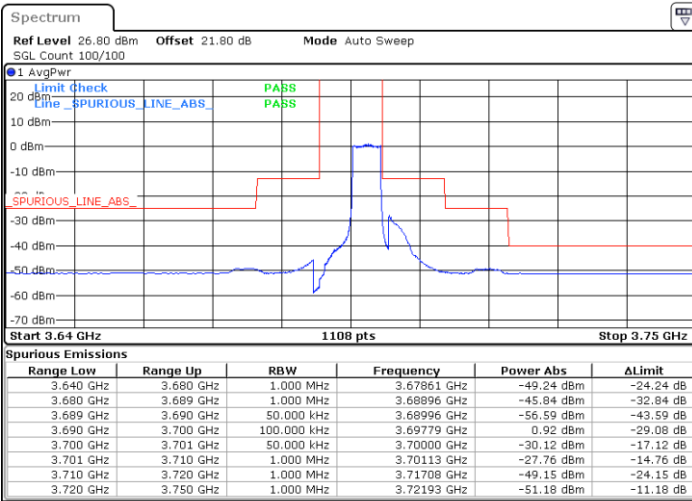

Conducted Band Edge

LTE Band 48 / 5MHz

QPSK

Middle Channel / 1RB0

Middle Channel / 1RBmax

Date: 2.SEP.2021 23:19:20

Date: 2.SEP.2021 23:13:52

Middle Channel / Full RB

N/A

Date: 2.SEP.2021 23:28:23

LTE Band 48 / 5MHz

QPSK

Highest Channel / 1RB0

Highest Channel / 1RBmax

Date: 2.SEP.2021 23:36:55

Date: 1.SEP.2021 12:13:40

Highest Channel / Full RB

N/A

Date: 2.SEP.2021 23:34:54

LTE Band 48 / 10MHz

QPSK

Lowest Channel / 1RB0

Lowest Channel / 1RBmax

Date: 2.SEP.2021 23:46:30

Date: 2.SEP.2021 23:51:10

Lowest Channel / Full RB

N/A

Date: 2.SEP.2021 23:45:42

LTE Band 48 / 10MHz

QPSK

Middle Channel / 1RB0

Middle Channel / 1RBmax