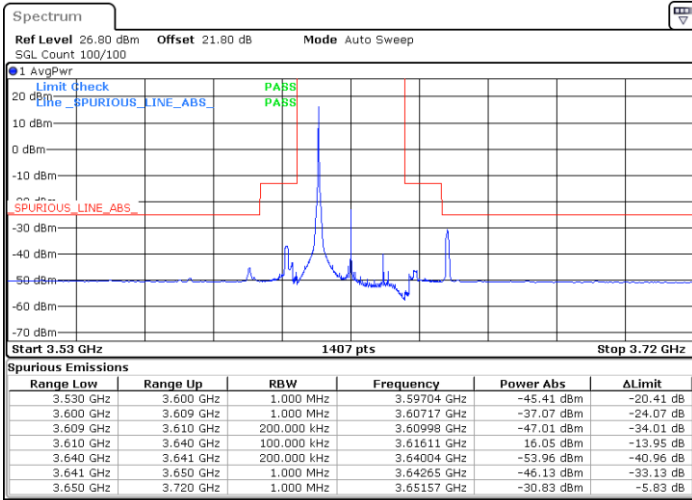

Date: 3.SEP.2021 01:20:24

LTE Band 48 / 20MHz

QPSK

Lowest Channel / 1RB0

Lowest Channel / 1RBmax

Date: 3.SEP.2021 02:06:44

Date: 3.SEP.2021 01:34:24

Lowest Channel / Full RB

N/A

Date: 3.SEP.2021 01:33:23

LTE Band 48 / 20MHz

QPSK

Middle Channel / 1RB0

Middle Channel / 1RBmax

Date: 1.SEP.2021 17:25:17

Date: 3.SEP.2021 01:40:06

Middle Channel / Full RB

N/A

Date: 3.SEP.2021 01:41:24

LTE Band 48 / 20MHz

QPSK

Highest Channel / 1RB0

Highest Channel / 1RBmax

Date: 3.SEP.2021 01:49:39

Date: 3.SEP.2021 02:05:38

Highest Channel / Full RB

N/A

Date: 3.SEP.2021 01:47:44

LTE Band 48 / 5MHz

16QAM

Lowest Channel / 1RB0

Lowest Channel / 1RBmax