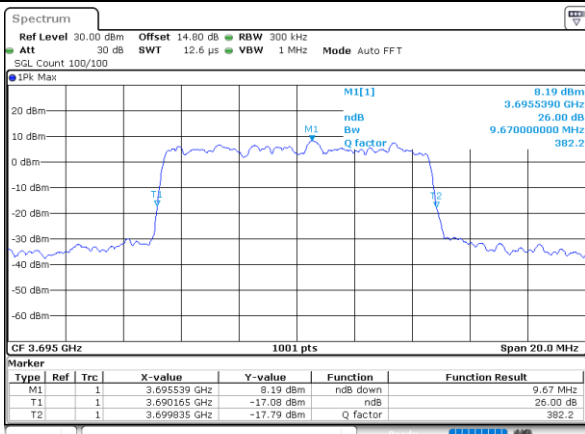

Lowest Channel / 10MHz / 16QAM

Date: 5,SEP,2021 19:47:36

Middle Channel / 10MHz / QPSK

Date: 5,SEP,2021 20:11:39

Middle Channel / 10MHz / 16QAM

Date: 5,SEP,2021 20:12:03

Highest Channel / 10MHz / QPSK

Date: 5,SEP,2021 20:15:30

Highest Channel / 10MHz / 16QAM

Date: 5,SEP,2021 20:15:00

LTE Band 48

Lowest Channel / 15MHz / QPSK

Date: 5,SEP,2021 20:31:21

Lowest Channel / 15MHz / 16QAM

Date: 5,SEP,2021 20:32:45

Middle Channel / 15MHz / QPSK