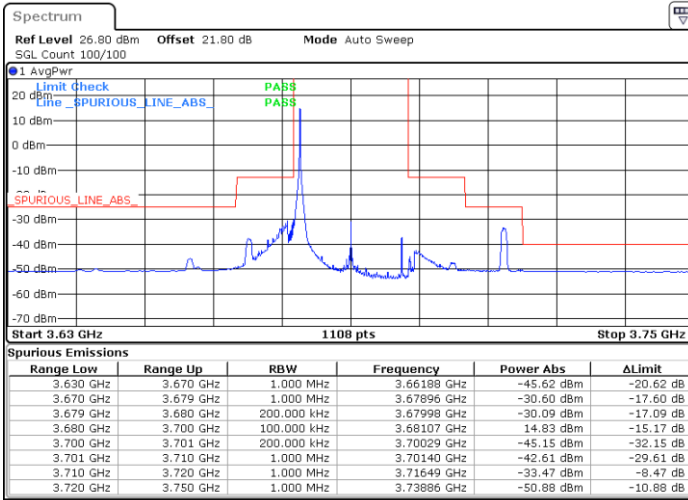

Date: 3.SEP.2021 01:20:24

LTE Band 48 / 20MHz

QPSK

Lowest Channel / 1RB0

Lowest Channel / 1RBmax

Date: 3.SEP.2021 02:06:44

Date: 3.SEP.2021 01:34:24

Lowest Channel / Full RB

N/A

Date: 3.SEP.2021 01:33:23

LTE Band 48 / 20MHz

QPSK

Middle Channel / 1RB0

Middle Channel / 1RBmax

Date: 1.SEP.2021 17:25:17

Date: 3.SEP.2021 01:40:06

Middle Channel / Full RB

N/A

Date: 3.SEP.2021 01:41:24

LTE Band 48 / 20MHz

QPSK

Highest Channel / 1RB0

Highest Channel / 1RBmax

Date: 3.SEP.2021 01:49:39

Date: 3.SEP.2021 02:05:38

Highest Channel / Full RB

N/A

Date: 3.SEP.2021 01:47:44

LTE Band 48 / 5MHz

16QAM

Lowest Channel / 1RB0

Lowest Channel / 1RBmax