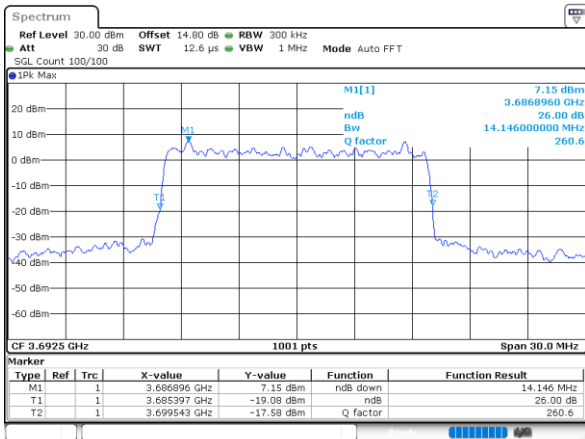

Highest Channel / 10MHz / 16QAM

Date: 5,SEP,2021 20:15:00

LTE Band 48

Lowest Channel / 15MHz / QPSK

Date: 5,SEP,2021 20:31:21

Lowest Channel / 15MHz / 16QAM

Date: 5,SEP,2021 20:32:45

Middle Channel / 15MHz / QPSK

Date: 5,SEP,2021 20:34:31

Middle Channel / 15MHz / 16QAM

Date: 5,SEP,2021 20:34:14

Highest Channel / 15MHz / QPSK

Date: 5,SEP,2021 20:35:14

Highest Channel / 15MHz / 16QAM

Date: 5,SEP,2021 20:50:12

LTE Band 48