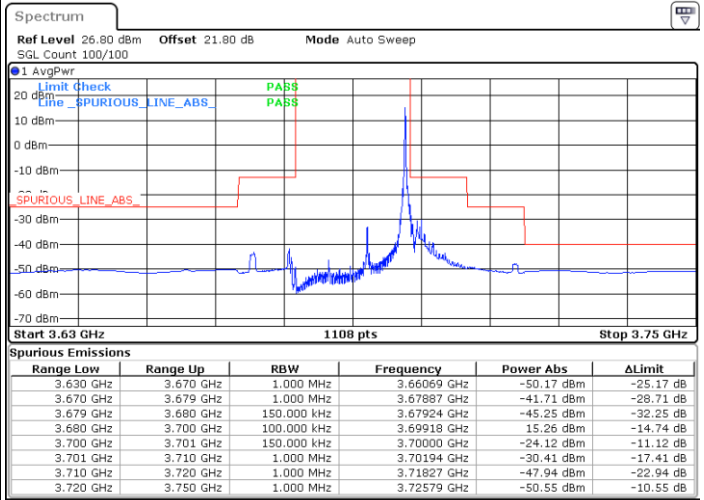

Lowest Channel / 1RB0

Lowest Channel / 1RBmax

Date: 3.SEP.2021 00:17:46

Date: 3.SEP.2021 00:24:45

Lowest Channel / Full RB

N/A

Date: 3.SEP.2021 00:16:40

LTE Band 48 / 15MHz

QPSK

Middle Channel / 1RB0

Middle Channel / 1RBmax

Date: 3.SEP.2021 01:11:52

Date: 3.SEP.2021 00:29:06

Middle Channel / Full RB

N/A

Date: 3.SEP.2021 01:13:50

LTE Band 48 / 15MHz

QPSK

Highest Channel / 1RB0

Highest Channel / 1RBmax

Date: 3.SEP.2021 01:21:28

Date: 3.SEP.2021 01:27:26

Highest Channel / Full RB

N/A

Date: 3.SEP.2021 01:20:24

LTE Band 48 / 20MHz

QPSK

Lowest Channel / 1RB0

Lowest Channel / 1RBmax

Date: 3.SEP.2021 02:06:44

Date: 3.SEP.2021 01:34:24

Lowest Channel / Full RB