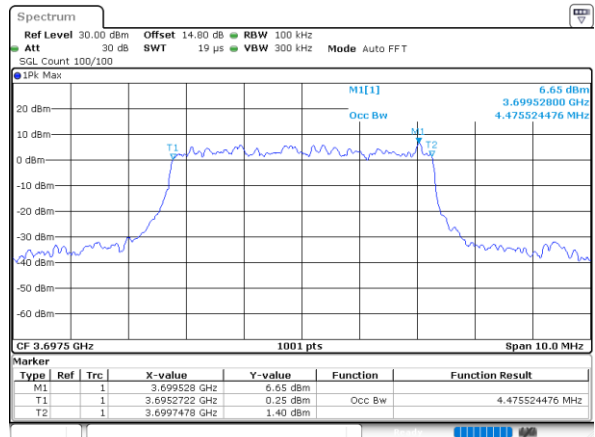

Middle Channel / 20MHz / 64QAM

Date: 5,SEP,2021 20:53:39

Highest Channel / 15MHz / 64QAM

Date: 5,SEP,2021 20:50:32

Highest Channel / 20MHz / 64QAM

Date: 5,SEP,2021 20:54:15

Occupied Bandwidth

Mode	LTE Band 48 : 99%OBW(MHz)											
BW	1.4MHz		3MHz		5MHz		10MHz		15MHz		20MHz	
Mod.	QPSK	16QAM	QPSK	16QAM	QPSK	16QAM	QPSK	16QAM	QPSK	16QAM	QPSK	16QAM
Lowest CH	-	-	-	-	4.50	4.50	9.05	9.01	13.43	13.46	17.98	17.94
Middle CH	-	-	-	-	4.59	4.49	9.03	9.05	13.52	13.49	17.86	17.86
Highest CH	-	-	-	-	4.49	4.48	9.03	9.07	13.46	13.46	17.74	17.90
Mode	LTE Band 48 : 99%OBW(MHz)											
BW	1.4MHz		3MHz		5MHz		10MHz		15MHz		20MHz	
Mod.	64QAM		64QAM		64QAM		64QAM		64QAM		64QAM	
Lowest CH	-	-	-	-	4.51	-	9.03	-	13.37	-	17.86	-
Middle CH	-	-	-	-	4.55	-	9.01	-	13.43	-	17.82	-
Highest CH	-	-	-	-	4.51	-	9.05	-	13.52	-	17.82	-

LTE Band 48

Lowest Channel / 5MHz / QPSK

Date: 5_SEP.2021 19:40:42

Lowest Channel / 5MHz / 16QAM

Date: 5_SEP.2021 19:41:06

Middle Channel / 5MHz / QPSK

Date: 5_SEP.2021 19:42:16

Middle Channel / 5MHz / 16QAM

Date: 5_SEP.2021 19:42:30

Highest Channel / 5MHz / QPSK

Date: 5_SEP.2021 19:43:30

Highest Channel / 5MHz / 16QAM

Date: 5_SEP.2021 19:44:37

LTE Band 48

Lowest Channel / 10MHz / QPSK

Date: 5,SEP,2021 19:46:59