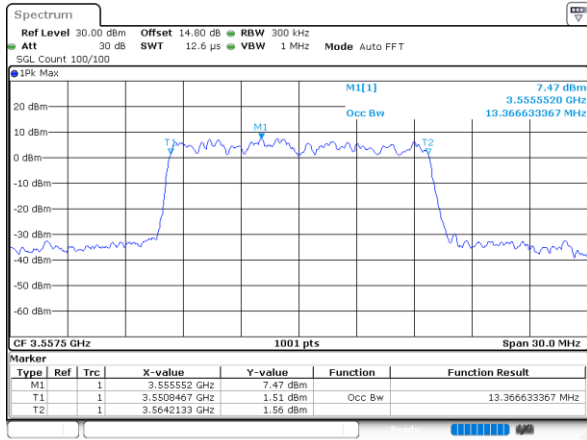

Highest Channel / 20MHz / QPSK

Date: 6,SEP,2021 10:01:47

Highest Channel / 20MHz / 16QAM

Date: 5,SEP,2021 20:54:37

LTE Band 48

Lowest Channel / 5MHz / 64QAM

Lowest Channel / 10MHz / 64QAM

Middle Channel / 5MHz / 64QAM

Middle Channel / 10MHz / 64QAM

Highest Channel / 5MHz / 64QAM

Highest Channel / 10MHz / 64QAM

LTE Band 48

Lowest Channel / 15MHz / 64QAM

Date: 5_SEP_2021 20:32:56

Lowest Channel / 20MHz / 64QAM

Date: 5_SEP_2021 20:51:21