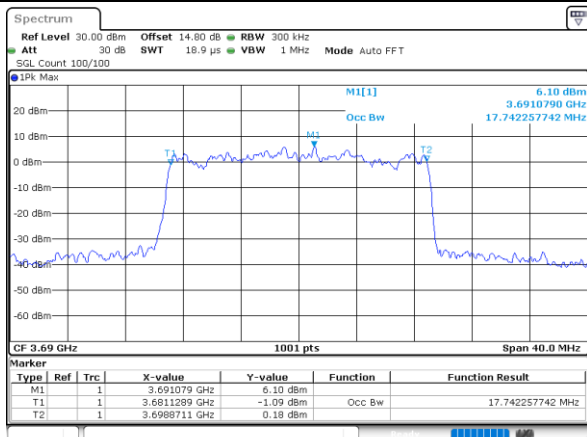

Date: 5,SEP,2021 20:34:25

Middle Channel / 15MHz / 16QAM

Date: 5,SEP,2021 20:34:02

Highest Channel / 15MHz / QPSK

Date: 5,SEP,2021 20:34:52

Highest Channel / 15MHz / 16QAM

Date: 5,SEP,2021 20:50:06

LTE Band 48

Lowest Channel / 20MHz / QPSK

Date: 5,SEP,2021 20:52:04

Lowest Channel / 20MHz / 16QAM

Date: 5,SEP,2021 20:51:43

Middle Channel / 20MHz / QPSK

Date: 5,SEP,2021 20:52:26

Middle Channel / 20MHz / 16QAM

Date: 5,SEP,2021 20:52:49

Highest Channel / 20MHz / QPSK

Date: 6,SEP,2021 10:01:47

Highest Channel / 20MHz / 16QAM

Date: 5,SEP,2021 20:54:37

LTE Band 48

Lowest Channel / 5MHz / 64QAM

Lowest Channel / 10MHz / 64QAM

Middle Channel / 5MHz / 64QAM