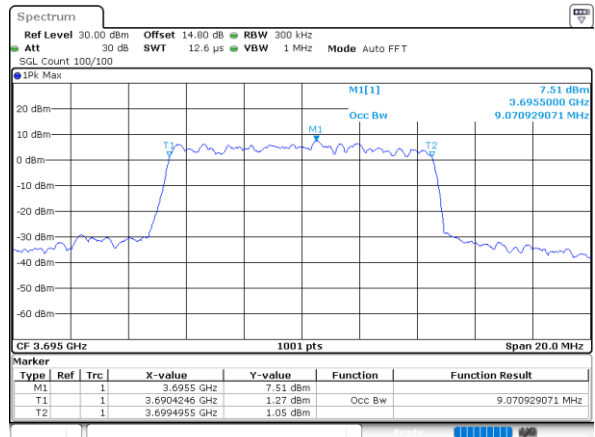

Date: 5_SEP.2021 19:42:30

Highest Channel / 5MHz / QPSK

Date: 5_SEP.2021 19:43:30

Highest Channel / 5MHz / 16QAM

Date: 5_SEP.2021 19:44:37

LTE Band 48

Lowest Channel / 10MHz / QPSK

Date: 5,SEP,2021 19:46:59

Lowest Channel / 10MHz / 16QAM

Date: 5,SEP,2021 19:47:19

Middle Channel / 10MHz / QPSK

Date: 5,SEP,2021 20:11:32

Middle Channel / 10MHz / 16QAM

Date: 5,SEP,2021 20:11:57

Highest Channel / 10MHz / QPSK

Date: 5,SEP,2021 20:15:13

Highest Channel / 10MHz / 16QAM

Date: 5,SEP,2021 20:14:53

LTE Band 48

Lowest Channel / 15MHz / QPSK

Date: 5,SEP,2021 20:31:14

Lowest Channel / 15MHz / 16QAM

Date: 5,SEP,2021 20:32:39

Middle Channel / 15MHz / QPSK