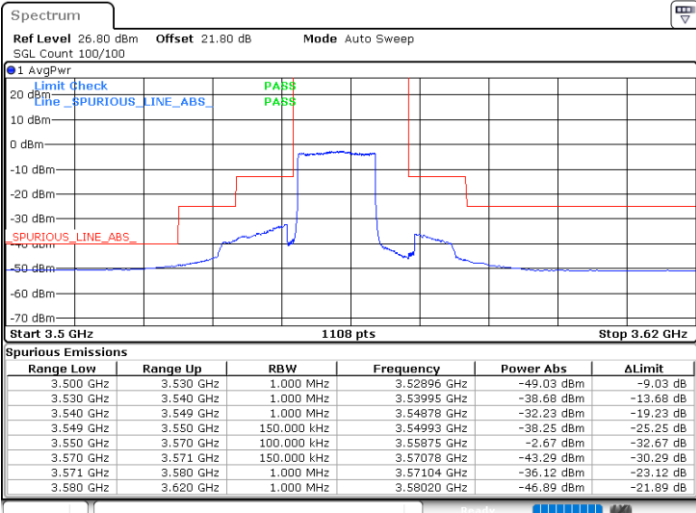

Date: 2.SEP.2021 23:58:10

Date: 2.SEP.2021 23:51:56

Middle Channel / Full RB

N/A

Date: 3.SEP.2021 00:02:23

LTE Band 48 / 10MHz

QPSK

Highest Channel / 1RB0

Highest Channel / 1RBmax

Date: 3.SEP.2021 00:07:42

Date: 3.SEP.2021 00:07:42

Highest Channel / Full RB

N/A

Date: 3.SEP.2021 00:03:58

LTE Band 48 / 15MHz

QPSK

Lowest Channel / 1RB0

Lowest Channel / 1RBmax

Date: 3.SEP.2021 00:17:46

Date: 3.SEP.2021 00:24:45

Lowest Channel / Full RB

N/A

Date: 3.SEP.2021 00:16:40

LTE Band 48 / 15MHz

QPSK

Middle Channel / 1RB0

Middle Channel / 1RBmax

Date: 3.SEP.2021 01:11:52

Date: 3.SEP.2021 00:29:06

Middle Channel / Full RB

N/A

Date: 3.SEP.2021 01:13:50