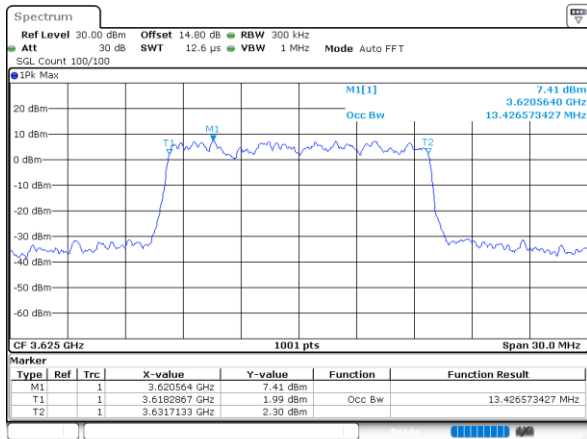

Middle Channel / 15MHz / 64QAM

Date: 5_SEP_2021 20:33:37