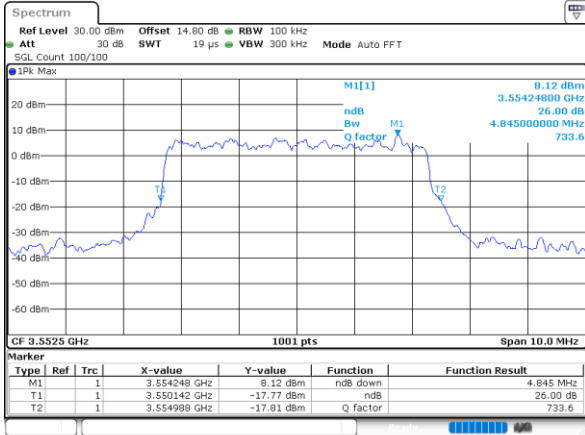

Highest Channel / 20MHz / QPSK

Date: 6,SEP,2021 10:02:13

Highest Channel / 20MHz / 16QAM

Date: 6,SEP,2021 10:03:10

LTE Band 48

Lowest Channel / 5MHz / 64QAM

Date: 5,SEP,2021 19:41:34

Lowest Channel / 10MHz / 64QAM

Date: 5,SEP,2021 19:48:02

Middle Channel / 5MHz / 64QAM

Date: 5,SEP,2021 19:42:17

Middle Channel / 10MHz / 64QAM

Date: 5,SEP,2021 20:12:20

Highest Channel / 5MHz / 64QAM

Date: 5,SEP,2021 19:46:03

Highest Channel / 10MHz / 64QAM