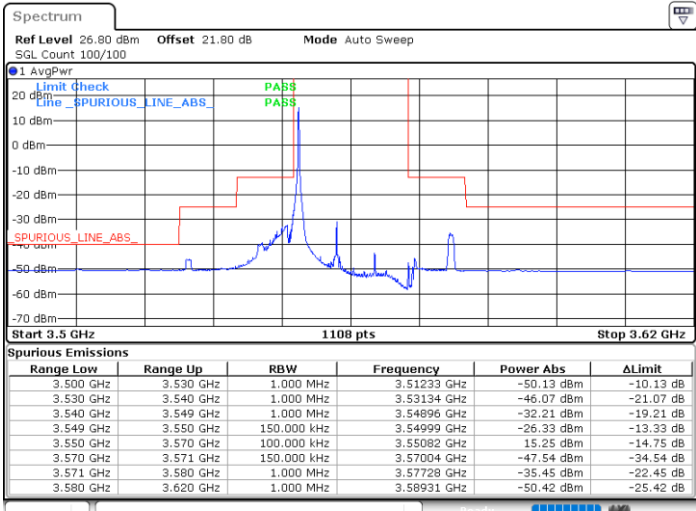

Date: 2.SEP.2021 23:58:10

Date: 2.SEP.2021 23:51:56

Middle Channel / Full RB

N/A

Date: 3.SEP.2021 00:02:23

LTE Band 48 / 10MHz

QPSK

Highest Channel / 1RB0

Highest Channel / 1RBmax

Date: 3.SEP.2021 00:07:42

Date: 3.SEP.2021 00:07:42

Highest Channel / Full RB

N/A

Date: 3.SEP.2021 00:03:58

LTE Band 48 / 15MHz

QPSK

Lowest Channel / 1RB0

Lowest Channel / 1RBmax

Date: 3.SEP.2021 00:17:46

Date: 3.SEP.2021 00:24:45

Lowest Channel / Full RB

N/A

Date: 3.SEP.2021 00:16:40

LTE Band 48 / 15MHz