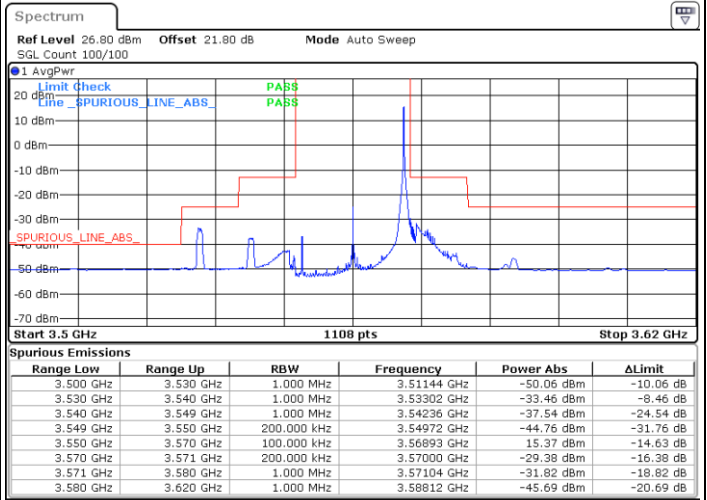

LTE Band 48 / 15MHz

QPSK

Highest Channel / 1RB0

Highest Channel / 1RBmax

Date: 3.SEP.2021 01:21:28

Date: 3.SEP.2021 01:27:26

Highest Channel / Full RB

N/A

Date: 3.SEP.2021 01:20:24

LTE Band 48 / 20MHz

QPSK

Lowest Channel / 1RB0

Lowest Channel / 1RBmax

Date: 3.SEP.2021 02:06:44

Date: 3.SEP.2021 01:34:24

Lowest Channel / Full RB

N/A

Date: 3.SEP.2021 01:33:23

LTE Band 48 / 20MHz

QPSK

Middle Channel / 1RB0

Middle Channel / 1RBmax

Date: 1.SEP.2021 17:25:17

Date: 3.SEP.2021 01:40:06

Middle Channel / Full RB

N/A

Date: 3.SEP.2021 01:41:24

LTE Band 48 / 20MHz

QPSK

Highest Channel / 1RB0

Highest Channel / 1RBmax

Date: 3.SEP.2021 01:49:39