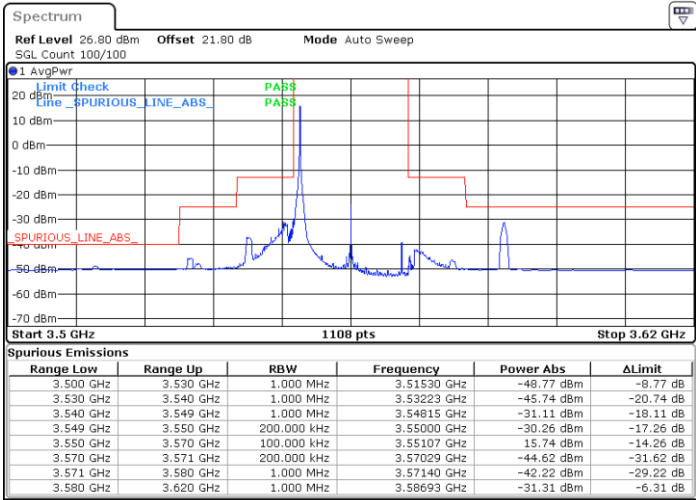

LTE Band 48 / 15MHz

QPSK

Highest Channel / 1RB0

Highest Channel / 1RBmax

Date: 3.SEP.2021 01:21:28

Date: 3.SEP.2021 01:27:26

Highest Channel / Full RB

N/A

Date: 3.SEP.2021 01:20:24

LTE Band 48 / 20MHz

QPSK

Lowest Channel / 1RB0

Lowest Channel / 1RBmax

Date: 3.SEP.2021 02:06:44

Date: 3.SEP.2021 01:34:24

Lowest Channel / Full RB

N/A

Date: 3.SEP.2021 01:33:23

LTE Band 48 / 20MHz

QPSK

Middle Channel / 1RB0

Middle Channel / 1RBmax

Date: 1.SEP.2021 17:25:17

Date: 3.SEP.2021 01:40:06

Middle Channel / Full RB

N/A

Date: 3.SEP.2021 01:41:24

LTE Band 48 / 20MHz

QPSK

Highest Channel / 1RB0

Highest Channel / 1RBmax

Date: 3.SEP.2021 01:49:39