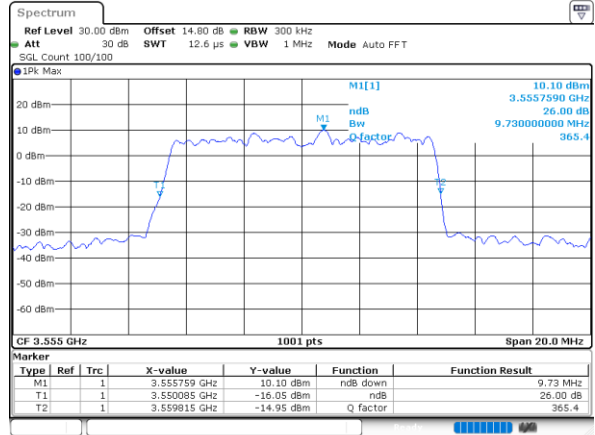

Lowest Channel / 10MHz / 16QAM

Date: 5,SEP,2021 19:47:36