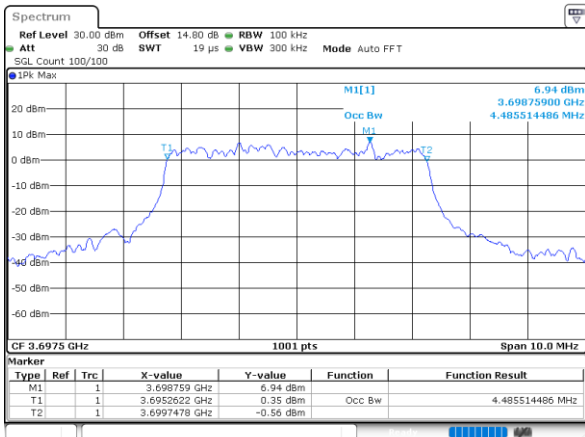

Middle Channel / 20MHz / 64QAM

Date: 5,SEP,2021 20:53:39

Highest Channel / 15MHz / 64QAM

Date: 5,SEP,2021 20:50:32

Highest Channel / 20MHz / 64QAM

Date: 5,SEP,2021 20:54:15

Occupied Bandwidth

Mode	LTE Band 48 : 99%OBW(MHz)											
BW	1.4MHz		3MHz		5MHz		10MHz		15MHz		20MHz	
Mod.	QPSK	16QAM	QPSK	16QAM	QPSK	16QAM	QPSK	16QAM	QPSK	16QAM	QPSK	16QAM
Lowest CH	-	-	-	-	4.50	4.50	9.05	9.01	13.43	13.46	17.98	17.94
Middle CH	-	-	-	-	4.59	4.49	9.03	9.05	13.52	13.49	17.86	17.86
Highest CH	-	-	-	-	4.49	4.48	9.03	9.07	13.46	13.46	17.74	17.90
Mode	LTE Band 48 : 99%OBW(MHz)											
BW	1.4MHz		3MHz		5MHz		10MHz		15MHz		20MHz	
Mod.	64QAM		64QAM		64QAM		64QAM		64QAM		64QAM	
Lowest CH	-	-	-	-	4.51	-	9.03	-	13.37	-	17.86	-
Middle CH	-	-	-	-	4.55	-	9.01	-	13.43	-	17.82	-
Highest CH	-	-	-	-	4.51	-	9.05	-	13.52	-	17.82	-

LTE Band 48

Lowest Channel / 5MHz / QPSK

Date: 5_SEP.2021 19:40:42

Lowest Channel / 5MHz / 16QAM

Date: 5_SEP.2021 19:41:06

Middle Channel / 5MHz / QPSK

Date: 5_SEP.2021 19:42:16

Middle Channel / 5MHz / 16QAM

Date: 5_SEP.2021 19:42:30

Highest Channel / 5MHz / QPSK

Date: 5_SEP.2021 19:43:30

Highest Channel / 5MHz / 16QAM

Date: 5_SEP.2021 19:44:37

LTE Band 48

Lowest Channel / 10MHz / QPSK

Date: 5,SEP,2021 19:46:59