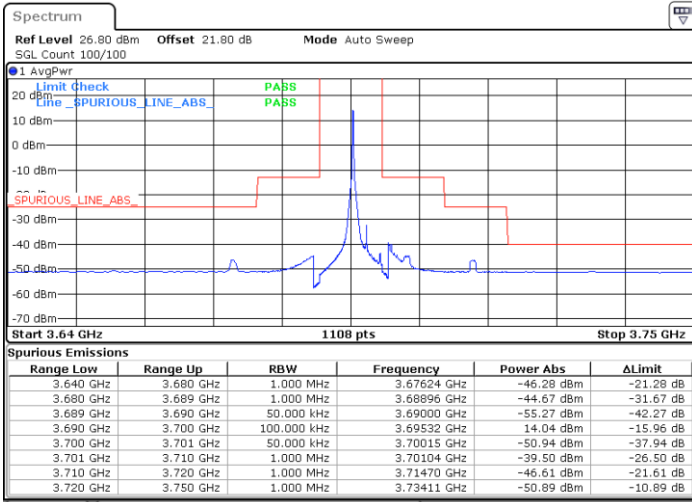

Conducted Band Edge

LTE Band 48 / 5MHz

QPSK

Middle Channel / 1RB0

Middle Channel / 1RBmax

Date: 2.SEP.2021 23:19:20

Date: 2.SEP.2021 23:13:52

Middle Channel / Full RB

N/A

Date: 2.SEP.2021 23:28:23

LTE Band 48 / 5MHz

QPSK

Highest Channel / 1RB0

Highest Channel / 1RBmax

Date: 2.SEP.2021 23:36:55

Date: 1.SEP.2021 12:13:40

Highest Channel / Full RB

N/A

Date: 2.SEP.2021 23:34:54

LTE Band 48 / 10MHz

QPSK

Lowest Channel / 1RB0

Lowest Channel / 1RBmax

Date: 2.SEP.2021 23:46:30