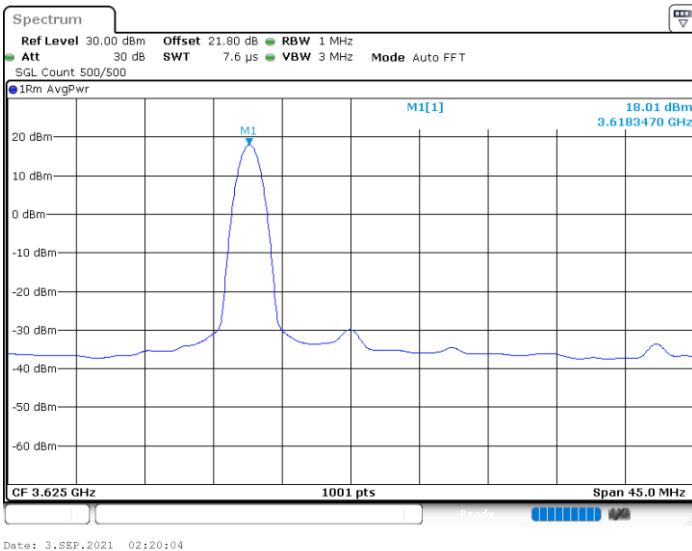

LTE Band 48 / 15MHz

64QAM

Lowest Channel / 1RB0

Highest Channel / 1RB0

Middle Channel / 1RB0

N/A

LTE Band 48 /20MHz

64QAM

Lowest Channel / 1RB0

Highest Channel / 1RB0

Date: 3.SEP.2021 02:09:26

Date: 3.SEP.2021 02:11:07

Middle Channel / 1RB0

N/A

Date: 3.SEP.2021 02:09:44

26dB Bandwidth

Mode	LTE Band 48 : 26dB BW(MHz)											
BW	1.4MHz		3MHz		5MHz		10MHz		15MHz		20MHz	
Mod.	QPSK	16QAM	QPSK	16QAM	QPSK	16QAM	QPSK	16QAM	QPSK	16QAM	QPSK	16QAM
Lowest CH	-	-	-	-	4.88	5.04	9.81	9.73	14.36	14.30	18.78	18.66
Middle CH	-	-	-	-	5.03	5.11	9.67	9.73	14.30	14.42	18.98	18.78
Highest CH	-	-	-	-	5.18	4.84	9.67	9.65	14.15	14.36	18.62	18.62
Mode	LTE Band 48 : 26dB BW(MHz)											
BW	1.4MHz		3MHz		5MHz		10MHz		15MHz		20MHz	
Mod.	64QAM		64QAM		64QAM		64QAM		64QAM		64QAM	
Lowest CH	-	-	-	-	4.85	-	10.21	-	14.54	-	18.82	-
Middle CH	-	-	-	-	4.89	-	9.81	-	14.15	-	18.70	-
Highest CH	-	-	-	-	5.02	-	9.75	-	14.21	-	18.82	-