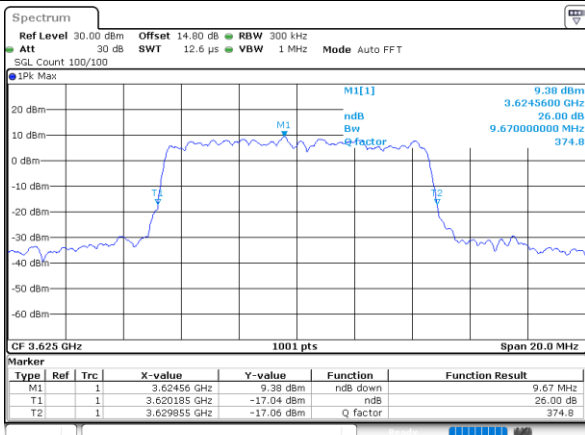

Middle Channel / 10MHz / QPSK

Date: 5,SEP,2021 20:11:39