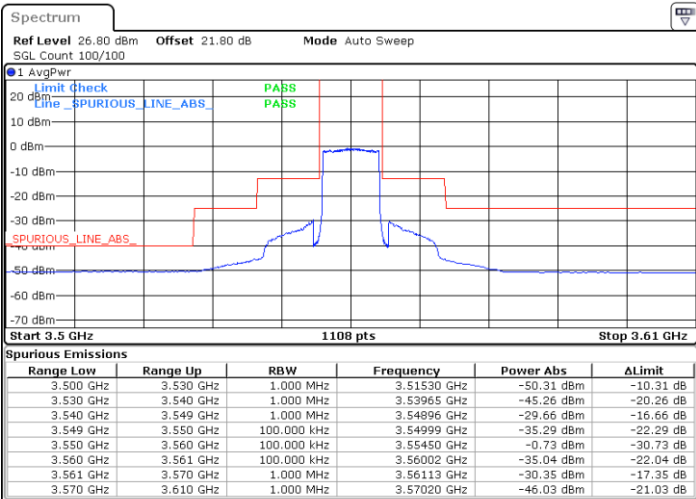

N/A

Date: 2.SEP.2021 23:28:23

LTE Band 48 / 5MHz

QPSK

Highest Channel / 1RB0

Highest Channel / 1RBmax

Date: 2.SEP.2021 23:36:55

Date: 1.SEP.2021 12:13:40

Highest Channel / Full RB

N/A

Date: 2.SEP.2021 23:34:54

LTE Band 48 / 10MHz

QPSK

Lowest Channel / 1RB0

Lowest Channel / 1RBmax

Date: 2.SEP.2021 23:46:30

Date: 2.SEP.2021 23:51:10

Lowest Channel / Full RB

N/A

Date: 2.SEP.2021 23:45:42

LTE Band 48 / 10MHz

QPSK

Middle Channel / 1RB0

Middle Channel / 1RBmax