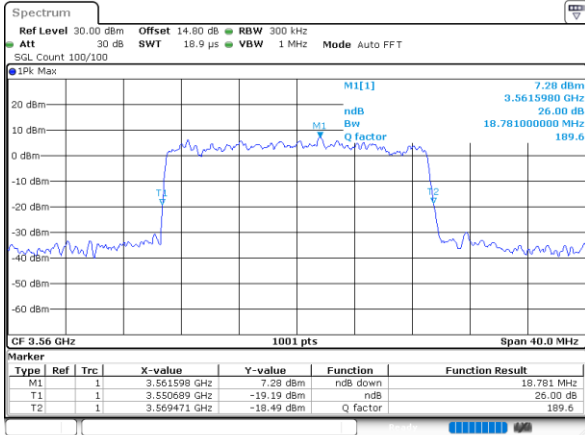

LTE Band 48

Lowest Channel / 20MHz / QPSK

Date: 5,SEP,2021 20:52:11