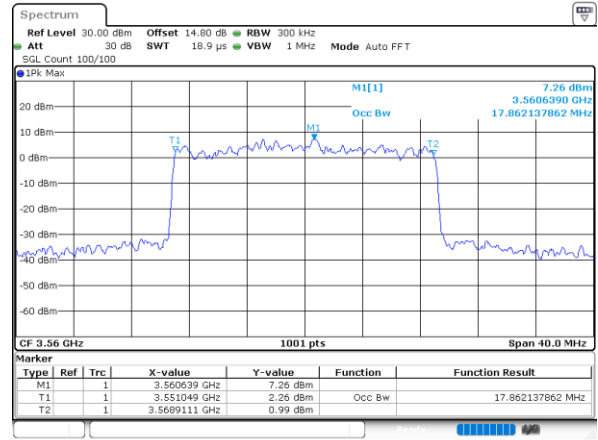

Highest Channel / 20MHz / QPSK

Date: 6,SEP,2021 10:01:47

Highest Channel / 20MHz / 16QAM

Date: 5,SEP,2021 20:54:37

LTE Band 48

Lowest Channel / 5MHz / 64QAM

Lowest Channel / 10MHz / 64QAM

Middle Channel / 5MHz / 64QAM

Middle Channel / 10MHz / 64QAM

Highest Channel / 5MHz / 64QAM

Highest Channel / 10MHz / 64QAM

LTE Band 48

Lowest Channel / 15MHz / 64QAM

Date: 5_SEP_2021 20:32:56

Lowest Channel / 20MHz / 64QAM

Date: 5_SEP_2021 20:51:21