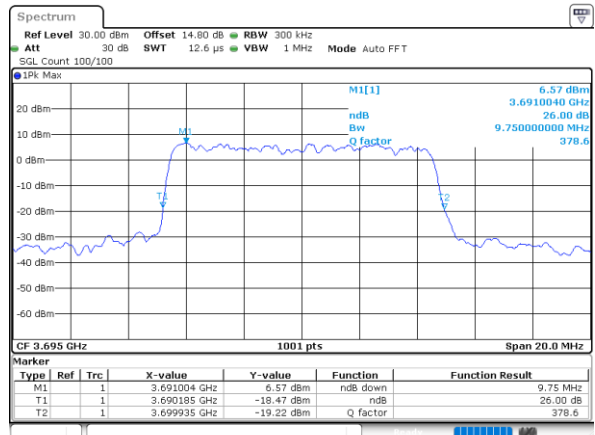

Highest Channel / 20MHz / QPSK

Date: 6,SEP,2021 10:02:13

Highest Channel / 20MHz / 16QAM

Date: 6,SEP,2021 10:03:10

LTE Band 48

Lowest Channel / 5MHz / 64QAM

Date: 5,SEP,2021 19:41:34

Lowest Channel / 10MHz / 64QAM

Date: 5,SEP,2021 19:48:02

Middle Channel / 5MHz / 64QAM

Date: 5,SEP,2021 19:42:17

Middle Channel / 10MHz / 64QAM

Date: 5,SEP,2021 20:12:20

Highest Channel / 5MHz / 64QAM

Date: 5,SEP,2021 19:46:03

Highest Channel / 10MHz / 64QAM

Date: 5,SEP,2021 20:14:43

LTE Band 48

Lowest Channel / 15MHz / 64QAM

Date: 5,SEP,2021 20:33:03

Lowest Channel / 20MHz / 64QAM

Date: 5,SEP,2021 20:51:28

Middle Channel / 15MHz / 64QAM

Date: 5,SEP,2021 20:33:43