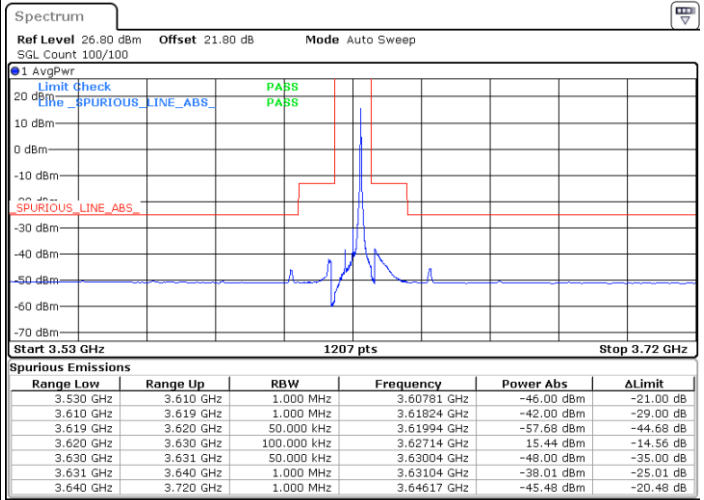

Conducted Band Edge

LTE Band 48 / 5MHz

QPSK

Middle Channel / 1RB0

Middle Channel / 1RBmax

Date: 2.SEP.2021 23:19:20

Date: 2.SEP.2021 23:13:52

Middle Channel / Full RB

N/A

Date: 2.SEP.2021 23:28:23

LTE Band 48 / 5MHz

QPSK

Highest Channel / 1RB0

Highest Channel / 1RBmax

Date: 2.SEP.2021 23:36:55

Date: 1.SEP.2021 12:13:40

Highest Channel / Full RB

N/A

Date: 2.SEP.2021 23:34:54

LTE Band 48 / 10MHz

QPSK

Lowest Channel / 1RB0

Lowest Channel / 1RBmax

Date: 2.SEP.2021 23:46:30