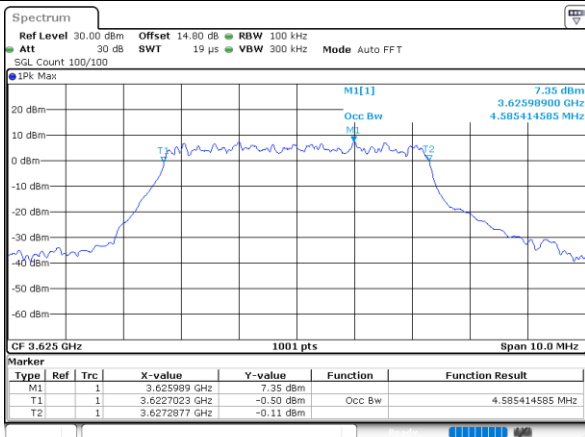

Middle Channel / 20MHz / 64QAM

Date: 5,SEP,2021 20:53:39

Highest Channel / 15MHz / 64QAM

Date: 5,SEP,2021 20:50:32

Highest Channel / 20MHz / 64QAM

Date: 5,SEP,2021 20:54:15

Occupied Bandwidth

Mode	LTE Band 48 : 99%OBW(MHz)											
BW	1.4MHz		3MHz		5MHz		10MHz		15MHz		20MHz	
Mod.	QPSK	16QAM	QPSK	16QAM	QPSK	16QAM	QPSK	16QAM	QPSK	16QAM	QPSK	16QAM
Lowest CH	-	-	-	-	4.50	4.50	9.05	9.01	13.43	13.46	17.98	17.94
Middle CH	-	-	-	-	4.59	4.49	9.03	9.05	13.52	13.49	17.86	17.86
Highest CH	-	-	-	-	4.49	4.48	9.03	9.07	13.46	13.46	17.74	17.90
Mode	LTE Band 48 : 99%OBW(MHz)											
BW	1.4MHz		3MHz		5MHz		10MHz		15MHz		20MHz	
Mod.	64QAM		64QAM		64QAM		64QAM		64QAM		64QAM	
Lowest CH	-	-	-	-	4.51	-	9.03	-	13.37	-	17.86	-
Middle CH	-	-	-	-	4.55	-	9.01	-	13.43	-	17.82	-
Highest CH	-	-	-	-	4.51	-	9.05	-	13.52	-	17.82	-

LTE Band 48

Lowest Channel / 5MHz / QPSK

Date: 5_SEP.2021 19:40:42

Lowest Channel / 5MHz / 16QAM

Date: 5_SEP.2021 19:41:06

Middle Channel / 5MHz / QPSK

Date: 5_SEP.2021 19:42:16

Middle Channel / 5MHz / 16QAM

Date: 5_SEP.2021 19:42:30

Highest Channel / 5MHz / QPSK

Date: 5_SEP.2021 19:43:30

Highest Channel / 5MHz / 16QAM

Date: 5_SEP.2021 19:44:37

LTE Band 48

Lowest Channel / 10MHz / QPSK

Date: 5,SEP,2021 19:46:59