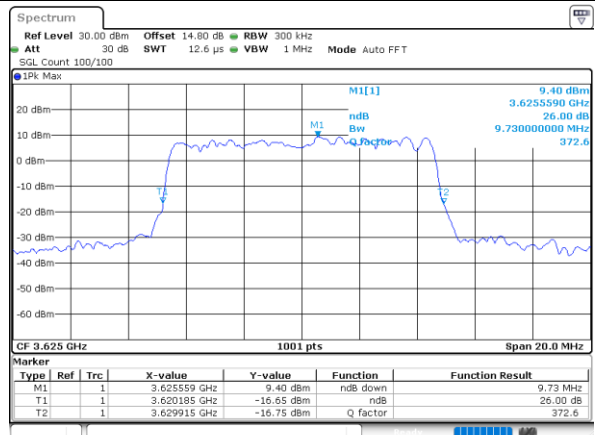

Date: 5,SEP,2021 19:42:38

Highest Channel / 5MHz / QPSK

Date: 5,SEP,2021 19:43:42

Highest Channel / 5MHz / 16QAM

Date: 5,SEP,2021 19:44:45

LTE Band 48

Lowest Channel / 10MHz / QPSK

Date: 5,SEP,2021 19:47:07

Lowest Channel / 10MHz / 16QAM

Date: 5,SEP,2021 19:47:36

Middle Channel / 10MHz / QPSK

Date: 5,SEP,2021 20:11:39

Middle Channel / 10MHz / 16QAM

Date: 5,SEP,2021 20:12:03

Highest Channel / 10MHz / QPSK

Date: 5,SEP,2021 20:15:30

Highest Channel / 10MHz / 16QAM

Date: 5,SEP,2021 20:15:00

LTE Band 48

Lowest Channel / 15MHz / QPSK

Date: 5,SEP,2021 20:31:21

Lowest Channel / 15MHz / 16QAM

Date: 5,SEP,2021 20:32:45

Middle Channel / 15MHz / QPSK