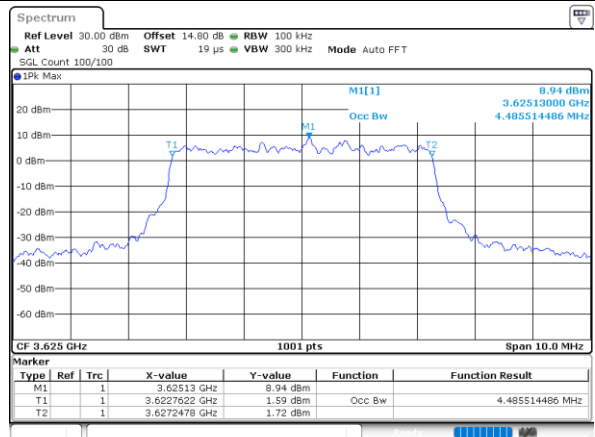

Middle Channel / 20MHz / 64QAM

Date: 5,SEP,2021 20:53:39

Highest Channel / 15MHz / 64QAM

Date: 5,SEP,2021 20:50:32

Highest Channel / 20MHz / 64QAM

Date: 5,SEP,2021 20:54:15

Occupied Bandwidth

Mode	LTE Band 48 : 99%OBW(MHz)											
BW	1.4MHz		3MHz		5MHz		10MHz		15MHz		20MHz	
Mod.	QPSK	16QAM	QPSK	16QAM	QPSK	16QAM	QPSK	16QAM	QPSK	16QAM	QPSK	16QAM
Lowest CH	-	-	-	-	4.50	4.50	9.05	9.01	13.43	13.46	17.98	17.94
Middle CH	-	-	-	-	4.59	4.49	9.03	9.05	13.52	13.49	17.86	17.86
Highest CH	-	-	-	-	4.49	4.48	9.03	9.07	13.46	13.46	17.74	17.90
Mode	LTE Band 48 : 99%OBW(MHz)											
BW	1.4MHz		3MHz		5MHz		10MHz		15MHz		20MHz	
Mod.	64QAM		64QAM		64QAM		64QAM		64QAM		64QAM	
Lowest CH	-	-	-	-	4.51	-	9.03	-	13.37	-	17.86	-
Middle CH	-	-	-	-	4.55	-	9.01	-	13.43	-	17.82	-
Highest CH	-	-	-	-	4.51	-	9.05	-	13.52	-	17.82	-

LTE Band 48

Lowest Channel / 5MHz / QPSK

Date: 5_SEP.2021 19:40:42

Lowest Channel / 5MHz / 16QAM

Date: 5_SEP.2021 19:41:06

Middle Channel / 5MHz / QPSK

Date: 5_SEP.2021 19:42:16

Middle Channel / 5MHz / 16QAM

Date: 5_SEP.2021 19:42:30

Highest Channel / 5MHz / QPSK

Date: 5_SEP.2021 19:43:30

Highest Channel / 5MHz / 16QAM

Date: 5_SEP.2021 19:44:37

LTE Band 48

Lowest Channel / 10MHz / QPSK

Date: 5,SEP,2021 19:46:59