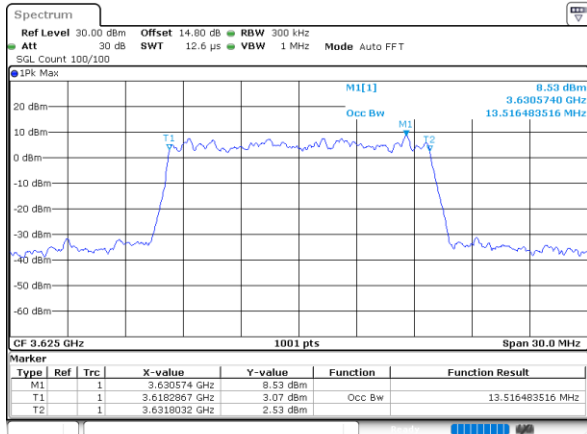

Highest Channel / 10MHz / 16QAM

Date: 5,SEP,2021 20:14:53

LTE Band 48

Lowest Channel / 15MHz / QPSK

Date: 5,SEP,2021 20:31:14

Lowest Channel / 15MHz / 16QAM

Date: 5,SEP,2021 20:32:39

Middle Channel / 15MHz / QPSK

Date: 5,SEP,2021 20:34:25

Middle Channel / 15MHz / 16QAM

Date: 5,SEP,2021 20:34:02

Highest Channel / 15MHz / QPSK

Date: 5,SEP,2021 20:34:52

Highest Channel / 15MHz / 16QAM

Date: 5,SEP,2021 20:50:06

LTE Band 48