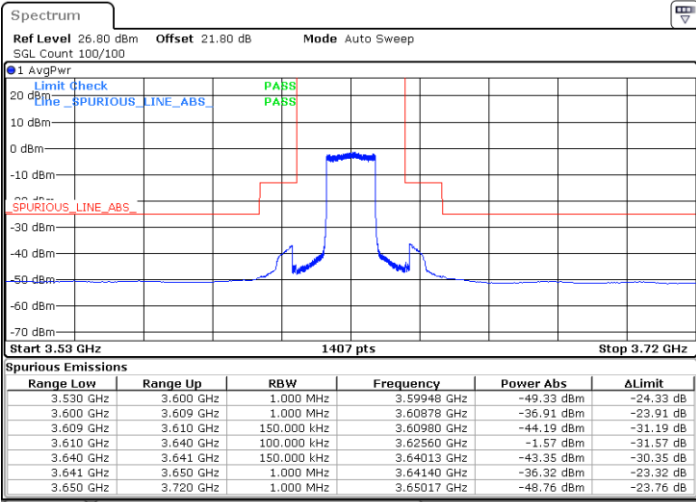

Lowest Channel / 1RB0

Lowest Channel / 1RBmax

Date: 3.SEP.2021 00:17:46

Date: 3.SEP.2021 00:24:45

Lowest Channel / Full RB

N/A

Date: 3.SEP.2021 00:16:40

LTE Band 48 / 15MHz

QPSK

Middle Channel / 1RB0

Middle Channel / 1RBmax

Date: 3.SEP.2021 01:11:52

Date: 3.SEP.2021 00:29:06

Middle Channel / Full RB

N/A

Date: 3.SEP.2021 01:13:50

LTE Band 48 / 15MHz

QPSK

Highest Channel / 1RB0

Highest Channel / 1RBmax

Date: 3.SEP.2021 01:21:28

Date: 3.SEP.2021 01:27:26

Highest Channel / Full RB

N/A

Date: 3.SEP.2021 01:20:24

LTE Band 48 / 20MHz

QPSK

Lowest Channel / 1RB0

Lowest Channel / 1RBmax

Date: 3.SEP.2021 02:06:44

Date: 3.SEP.2021 01:34:24

Lowest Channel / Full RB