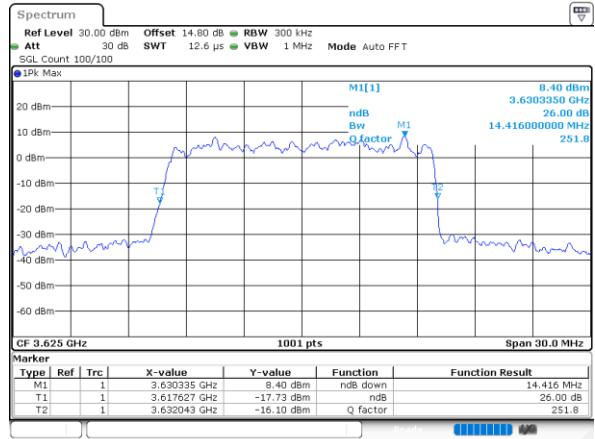

Highest Channel / 10MHz / 16QAM

Date: 5,SEP,2021 20:15:00

LTE Band 48

Lowest Channel / 15MHz / QPSK

Date: 5,SEP,2021 20:31:21

Lowest Channel / 15MHz / 16QAM

Date: 5,SEP,2021 20:32:45

Middle Channel / 15MHz / QPSK

Date: 5,SEP,2021 20:34:31

Middle Channel / 15MHz / 16QAM

Date: 5,SEP,2021 20:34:14

Highest Channel / 15MHz / QPSK

Date: 5,SEP,2021 20:35:14

Highest Channel / 15MHz / 16QAM

Date: 5,SEP,2021 20:50:12

LTE Band 48