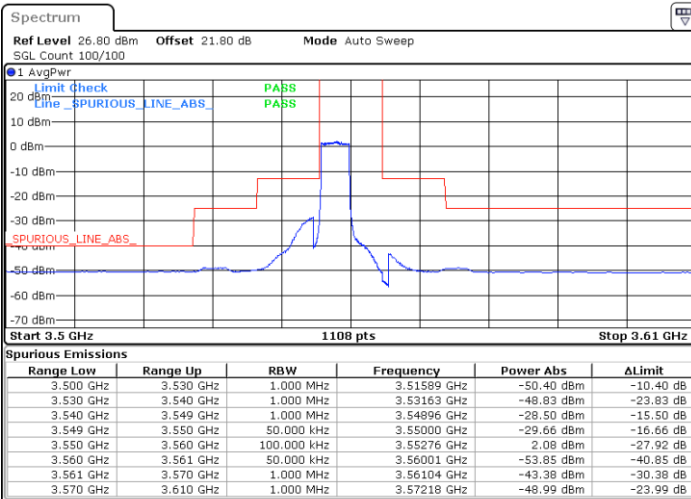

Middle Channel / Full RB

N/A

Date: 3.SEP.2021 01:41:24

LTE Band 48 / 20MHz

QPSK

Highest Channel / 1RB0

Highest Channel / 1RBmax

Date: 3.SEP.2021 01:49:39

Date: 3.SEP.2021 02:05:38

Highest Channel / Full RB

N/A

Date: 3.SEP.2021 01:47:44

LTE Band 48 / 5MHz

16QAM

Lowest Channel / 1RB0

Lowest Channel / 1RBmax

Date: 1.SEP.2021 12:06:34

Date: 2.SEP.2021 23:11:14

Lowest Channel / Full RB

N/A

Date: 2.SEP.2021 23:05:46