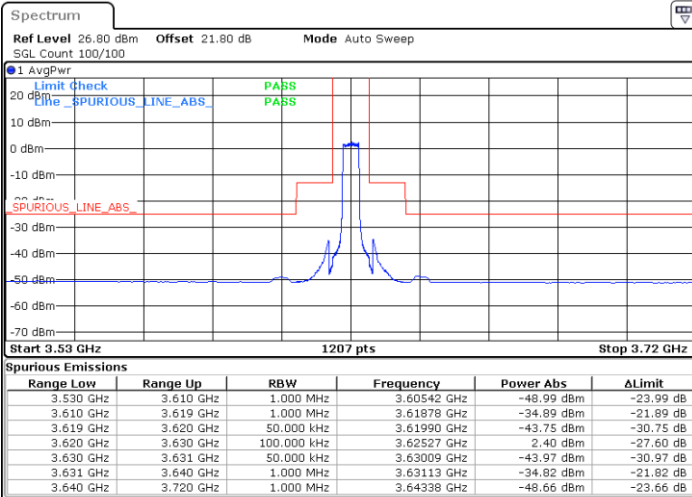

Conducted Band Edge

LTE Band 48 / 5MHz

QPSK

Middle Channel / 1RB0

Middle Channel / 1RBmax

Date: 2.SEP.2021 23:19:20

Date: 2.SEP.2021 23:13:52

Middle Channel / Full RB

N/A

Date: 2.SEP.2021 23:28:23

LTE Band 48 / 5MHz

QPSK

Highest Channel / 1RB0

Highest Channel / 1RBmax

Date: 2.SEP.2021 23:36:55

Date: 1.SEP.2021 12:13:40

Highest Channel / Full RB

N/A

Date: 2.SEP.2021 23:34:54

LTE Band 48 / 10MHz

QPSK

Lowest Channel / 1RB0

Lowest Channel / 1RBmax

Date: 2.SEP.2021 23:46:30