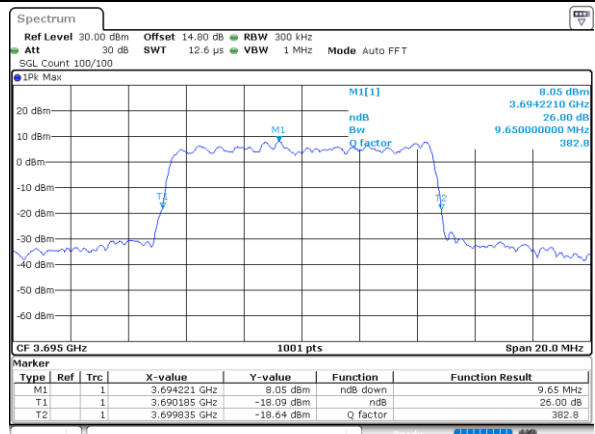

Date: 5,SEP,2021 19:42:38

Highest Channel / 5MHz / QPSK

Date: 5,SEP,2021 19:43:42

Highest Channel / 5MHz / 16QAM

Date: 5,SEP,2021 19:44:45

LTE Band 48

Lowest Channel / 10MHz / QPSK

Date: 5,SEP,2021 19:47:07

Lowest Channel / 10MHz / 16QAM

Date: 5,SEP,2021 19:47:36

Middle Channel / 10MHz / QPSK

Date: 5,SEP,2021 20:11:39

Middle Channel / 10MHz / 16QAM

Date: 5,SEP,2021 20:12:03

Highest Channel / 10MHz / QPSK

Date: 5,SEP,2021 20:15:30

Highest Channel / 10MHz / 16QAM

Date: 5,SEP,2021 20:15:00

LTE Band 48

Lowest Channel / 15MHz / QPSK

Date: 5,SEP,2021 20:31:21

Lowest Channel / 15MHz / 16QAM

Date: 5,SEP,2021 20:32:45

Middle Channel / 15MHz / QPSK