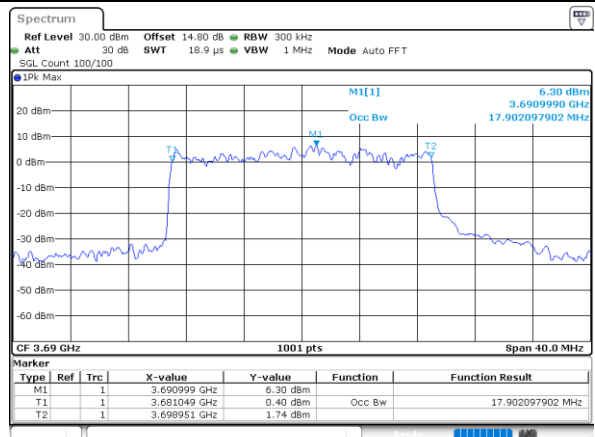

Date: 5,SEP,2021 20:34:25

Middle Channel / 15MHz / 16QAM

Date: 5,SEP,2021 20:34:02

Highest Channel / 15MHz / QPSK

Date: 5,SEP,2021 20:34:52

Highest Channel / 15MHz / 16QAM

Date: 5,SEP,2021 20:50:06

LTE Band 48

Lowest Channel / 20MHz / QPSK

Date: 5,SEP,2021 20:52:04

Lowest Channel / 20MHz / 16QAM

Date: 5,SEP,2021 20:51:43

Middle Channel / 20MHz / QPSK

Date: 5,SEP,2021 20:52:26

Middle Channel / 20MHz / 16QAM

Date: 5,SEP,2021 20:52:49

Highest Channel / 20MHz / QPSK

Date: 6,SEP,2021 10:01:47

Highest Channel / 20MHz / 16QAM

Date: 5,SEP,2021 20:54:37

LTE Band 48

Lowest Channel / 5MHz / 64QAM

Lowest Channel / 10MHz / 64QAM

Middle Channel / 5MHz / 64QAM