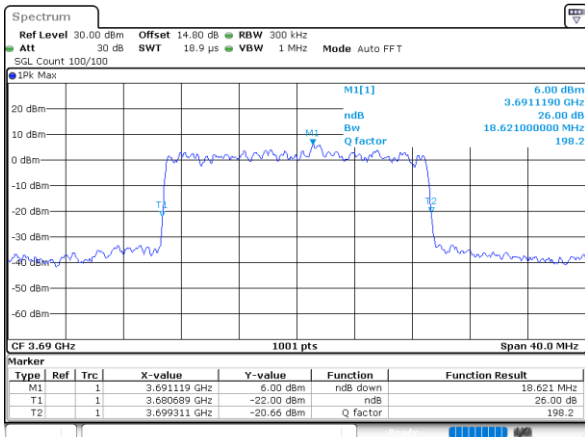

Date: 5,SEP,2021 20:34:31

Middle Channel / 15MHz / 16QAM

Date: 5,SEP,2021 20:34:14

Highest Channel / 15MHz / QPSK

Date: 5,SEP,2021 20:35:14

Highest Channel / 15MHz / 16QAM

Date: 5,SEP,2021 20:50:12

LTE Band 48

Lowest Channel / 20MHz / QPSK

Date: 5,SEP,2021 20:52:11

Lowest Channel / 20MHz / 16QAM

Date: 5,SEP,2021 20:51:50

Middle Channel / 20MHz / QPSK

Date: 5,SEP,2021 20:52:34

Middle Channel / 20MHz / 16QAM

Date: 5,SEP,2021 20:52:56

Highest Channel / 20MHz / QPSK

Date: 6,SEP,2021 10:02:13

Highest Channel / 20MHz / 16QAM

Date: 6,SEP,2021 10:03:10

LTE Band 48

Lowest Channel / 5MHz / 64QAM

Date: 5,SEP,2021 19:41:34

Lowest Channel / 10MHz / 64QAM