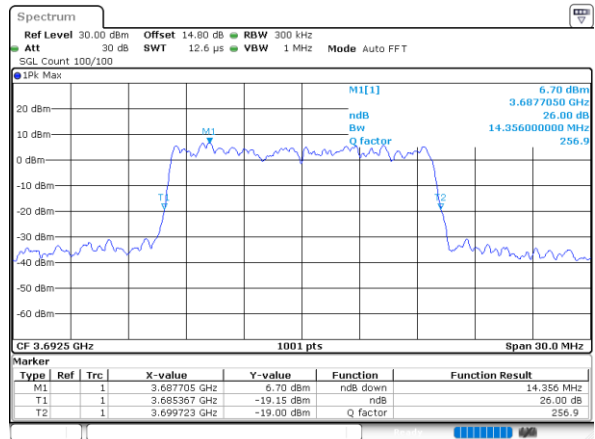

Date: 5,SEP,2021 20:34:31

Middle Channel / 15MHz / 16QAM

Date: 5,SEP,2021 20:34:14

Highest Channel / 15MHz / QPSK

Date: 5,SEP,2021 20:35:14

Highest Channel / 15MHz / 16QAM

Date: 5,SEP,2021 20:50:12

LTE Band 48