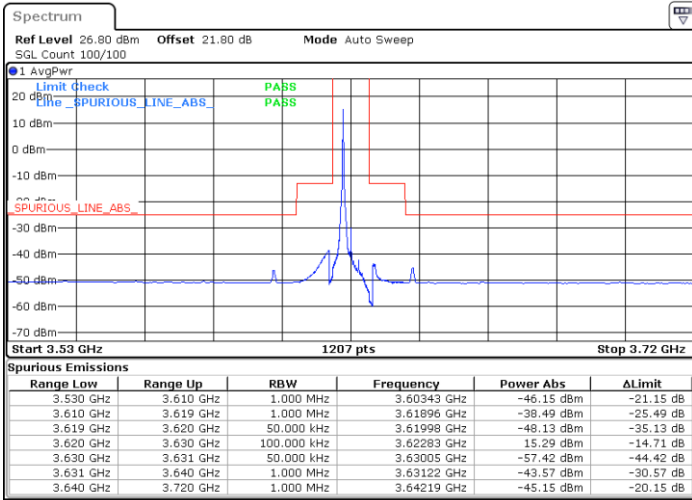

Conducted Band Edge

LTE Band 48 / 5MHz

QPSK

Middle Channel / 1RB0

Middle Channel / 1RBmax

Date: 2.SEP.2021 23:19:20

Date: 2.SEP.2021 23:13:52

Middle Channel / Full RB

N/A

Date: 2.SEP.2021 23:28:23

LTE Band 48 / 5MHz

QPSK

Highest Channel / 1RB0

Highest Channel / 1RBmax

Date: 2.SEP.2021 23:36:55

Date: 1.SEP.2021 12:13:40

Highest Channel / Full RB

N/A

Date: 2.SEP.2021 23:34:54

LTE Band 48 / 10MHz

QPSK

Lowest Channel / 1RB0

Lowest Channel / 1RBmax

Date: 2.SEP.2021 23:46:30