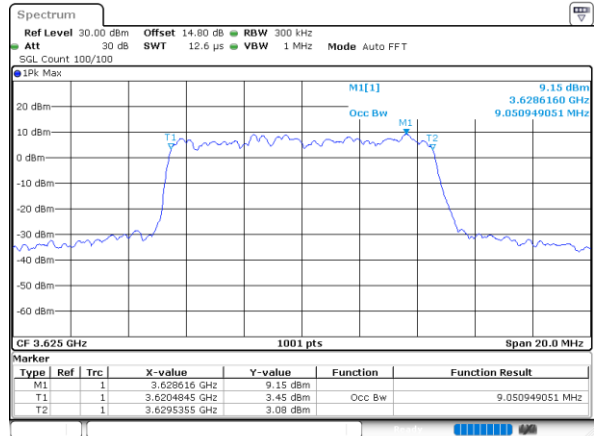

Date: 5_SEP.2021 19:42:30

Highest Channel / 5MHz / QPSK

Date: 5_SEP.2021 19:43:30

Highest Channel / 5MHz / 16QAM

Date: 5_SEP.2021 19:44:37

LTE Band 48

Lowest Channel / 10MHz / QPSK

Date: 5,SEP,2021 19:46:59

Lowest Channel / 10MHz / 16QAM

Date: 5,SEP,2021 19:47:19

Middle Channel / 10MHz / QPSK

Date: 5,SEP,2021 20:11:32

Middle Channel / 10MHz / 16QAM

Date: 5,SEP,2021 20:11:57

Highest Channel / 10MHz / QPSK

Date: 5,SEP,2021 20:15:13

Highest Channel / 10MHz / 16QAM

Date: 5,SEP,2021 20:14:53

LTE Band 48

Lowest Channel / 15MHz / QPSK

Date: 5,SEP,2021 20:31:14

Lowest Channel / 15MHz / 16QAM

Date: 5,SEP,2021 20:32:39

Middle Channel / 15MHz / QPSK