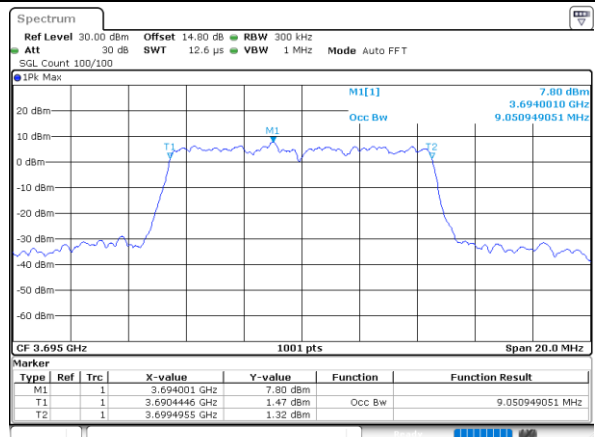

Highest Channel / 20MHz / QPSK

Date: 6,SEP,2021 10:01:47

Highest Channel / 20MHz / 16QAM

Date: 5,SEP,2021 20:54:37

LTE Band 48

Lowest Channel / 5MHz / 64QAM

Lowest Channel / 10MHz / 64QAM

Middle Channel / 5MHz / 64QAM

Middle Channel / 10MHz / 64QAM

Highest Channel / 5MHz / 64QAM

Highest Channel / 10MHz / 64QAM

LTE Band 48

Lowest Channel / 15MHz / 64QAM

Date: 5_SEP_2021 20:32:56

Lowest Channel / 20MHz / 64QAM

Date: 5_SEP_2021 20:51:21