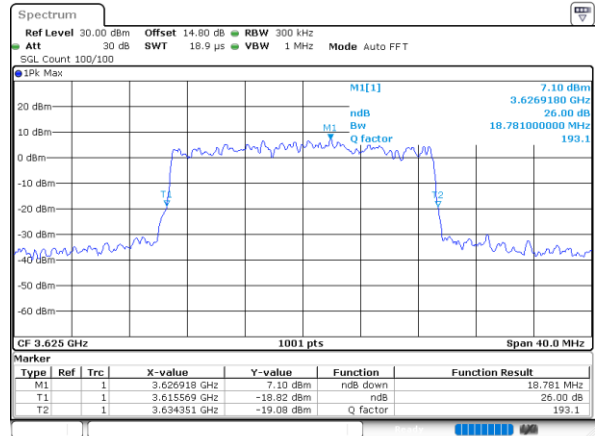

Date: 5,SEP,2021 20:34:31

Middle Channel / 15MHz / 16QAM

Date: 5,SEP,2021 20:34:14

Highest Channel / 15MHz / QPSK

Date: 5,SEP,2021 20:35:14

Highest Channel / 15MHz / 16QAM

Date: 5,SEP,2021 20:50:12

LTE Band 48

Lowest Channel / 20MHz / QPSK

Date: 5,SEP,2021 20:52:11

Lowest Channel / 20MHz / 16QAM

Date: 5,SEP,2021 20:51:50

Middle Channel / 20MHz / QPSK

Date: 5,SEP,2021 20:52:34

Middle Channel / 20MHz / 16QAM

Date: 5,SEP,2021 20:52:56

Highest Channel / 20MHz / QPSK

Date: 6,SEP,2021 10:02:13

Highest Channel / 20MHz / 16QAM

Date: 6,SEP,2021 10:03:10

LTE Band 48

Lowest Channel / 5MHz / 64QAM

Date: 5,SEP,2021 19:41:34

Lowest Channel / 10MHz / 64QAM