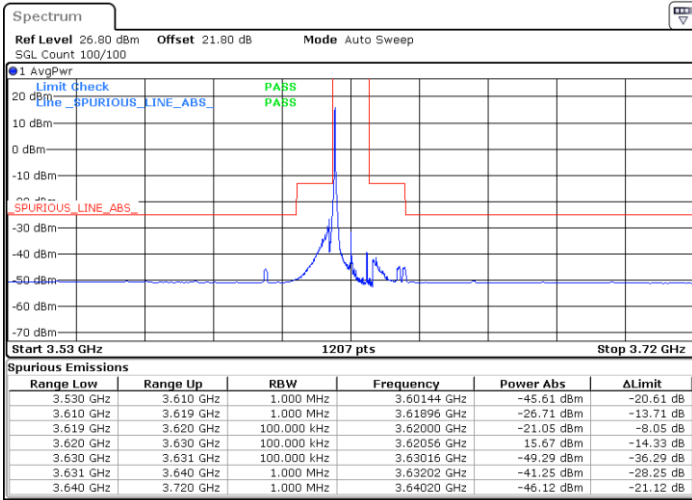

Highest Channel / Full RB

N/A

Date: 2.SEP.2021 23:34:54

LTE Band 48 / 10MHz

QPSK

Lowest Channel / 1RB0

Lowest Channel / 1RBmax

Date: 2.SEP.2021 23:46:30

Date: 2.SEP.2021 23:51:10

Lowest Channel / Full RB

N/A

Date: 2.SEP.2021 23:45:42

LTE Band 48 / 10MHz

QPSK

Middle Channel / 1RB0

Middle Channel / 1RBmax

Date: 2.SEP.2021 23:58:10

Date: 2.SEP.2021 23:51:56

Middle Channel / Full RB

N/A

Date: 3.SEP.2021 00:02:23

LTE Band 48 / 10MHz

QPSK

Highest Channel / 1RB0

Highest Channel / 1RBmax

Date: 3.SEP.2021 00:07:42

Date: 3.SEP.2021 00:07:42

Highest Channel / Full RB

N/A

Date: 3.SEP.2021 00:03:58

LTE Band 48 / 15MHz

QPSK