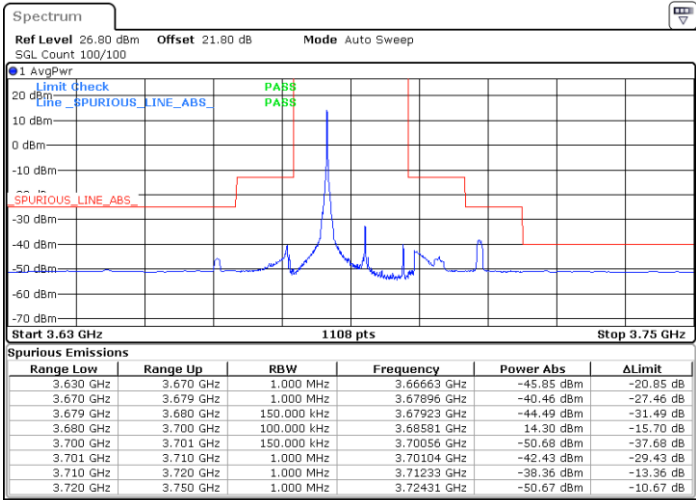

Lowest Channel / 1RB0

Lowest Channel / 1RBmax

Date: 3.SEP.2021 00:17:46

Date: 3.SEP.2021 00:24:45

Lowest Channel / Full RB

N/A

Date: 3.SEP.2021 00:16:40

LTE Band 48 / 15MHz

QPSK

Middle Channel / 1RB0

Middle Channel / 1RBmax

Date: 3.SEP.2021 01:11:52

Date: 3.SEP.2021 00:29:06

Middle Channel / Full RB

N/A

Date: 3.SEP.2021 01:13:50

LTE Band 48 / 15MHz

QPSK

Highest Channel / 1RB0

Highest Channel / 1RBmax

Date: 3.SEP.2021 01:21:28

Date: 3.SEP.2021 01:27:26

Highest Channel / Full RB

N/A

Date: 3.SEP.2021 01:20:24

LTE Band 48 / 20MHz

QPSK

Lowest Channel / 1RB0

Lowest Channel / 1RBmax

Date: 3.SEP.2021 02:06:44

Date: 3.SEP.2021 01:34:24

Lowest Channel / Full RB