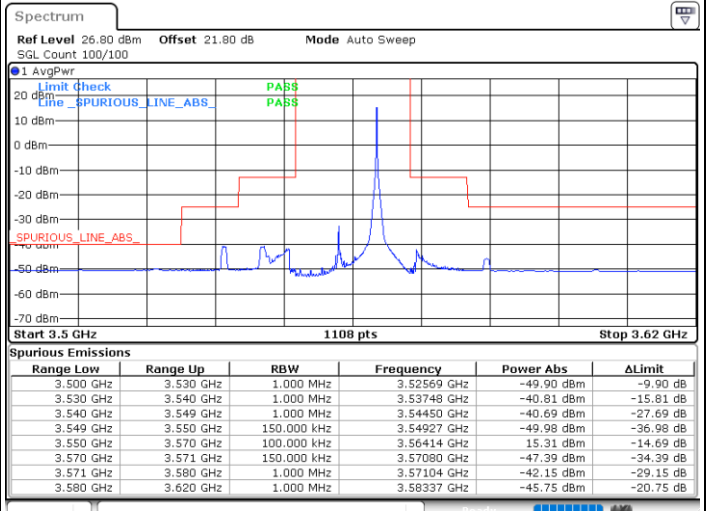

Date: 2.SEP.2021 23:58:10

Date: 2.SEP.2021 23:51:56

Middle Channel / Full RB

N/A

Date: 3.SEP.2021 00:02:23

LTE Band 48 / 10MHz

QPSK

Highest Channel / 1RB0

Highest Channel / 1RBmax

Date: 3.SEP.2021 00:07:42

Date: 3.SEP.2021 00:07:42

Highest Channel / Full RB

N/A

Date: 3.SEP.2021 00:03:58

LTE Band 48 / 15MHz

QPSK

Lowest Channel / 1RB0

Lowest Channel / 1RBmax

Date: 3.SEP.2021 00:17:46

Date: 3.SEP.2021 00:24:45

Lowest Channel / Full RB

N/A

Date: 3.SEP.2021 00:16:40

LTE Band 48 / 15MHz