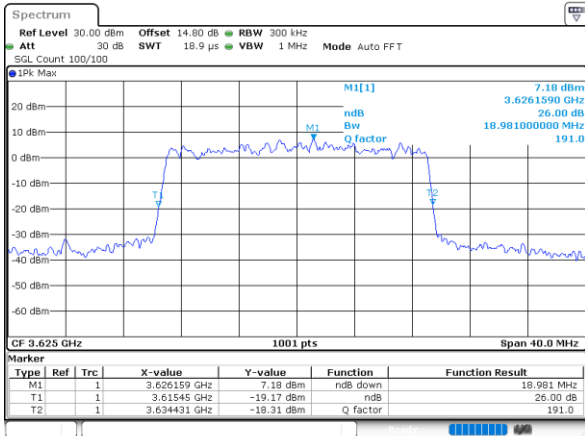

Date: 5,SEP,2021 20:34:31

Middle Channel / 15MHz / 16QAM

Date: 5,SEP,2021 20:34:14

Highest Channel / 15MHz / QPSK

Date: 5,SEP,2021 20:35:14

Highest Channel / 15MHz / 16QAM

Date: 5,SEP,2021 20:50:12

LTE Band 48

Lowest Channel / 20MHz / QPSK

Date: 5,SEP,2021 20:52:11

Lowest Channel / 20MHz / 16QAM

Date: 5,SEP,2021 20:51:50

Middle Channel / 20MHz / QPSK

Date: 5,SEP,2021 20:52:34

Middle Channel / 20MHz / 16QAM

Date: 5,SEP,2021 20:52:56

Highest Channel / 20MHz / QPSK

Date: 6,SEP,2021 10:02:13

Highest Channel / 20MHz / 16QAM

Date: 6,SEP,2021 10:03:10

LTE Band 48

Lowest Channel / 5MHz / 64QAM

Date: 5,SEP,2021 19:41:34

Lowest Channel / 10MHz / 64QAM