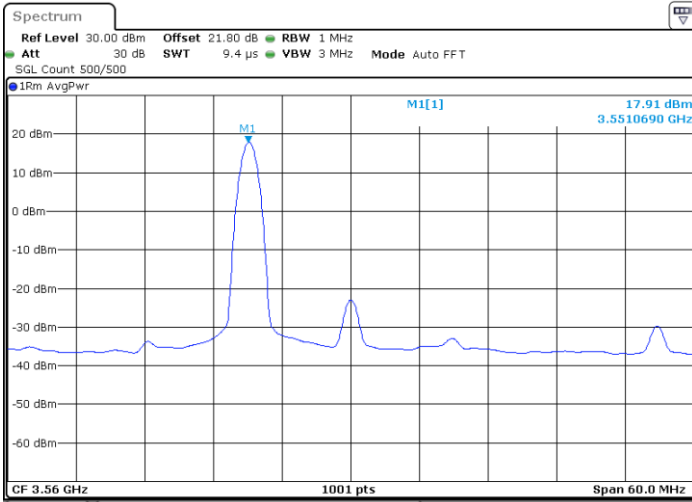

LTE Band 48 / 15MHz

64QAM

Lowest Channel / 1RB0

Highest Channel / 1RB0

Middle Channel / 1RB0

N/A

LTE Band 48 /20MHz

64QAM

Lowest Channel / 1RB0

Highest Channel / 1RB0

Date: 3.SEP.2021 02:09:26

Date: 3.SEP.2021 02:11:07

Middle Channel / 1RB0

N/A

Date: 3.SEP.2021 02:09:44

26dB Bandwidth

Mode	LTE Band 48 : 26dB BW(MHz)											
BW	1.4MHz		3MHz		5MHz		10MHz		15MHz		20MHz	
Mod.	QPSK	16QAM	QPSK	16QAM	QPSK	16QAM	QPSK	16QAM	QPSK	16QAM	QPSK	16QAM
Lowest CH	-	-	-	-	4.88	5.04	9.81	9.73	14.36	14.30	18.78	18.66
Middle CH	-	-	-	-	5.03	5.11	9.67	9.73	14.30	14.42	18.98	18.78
Highest CH	-	-	-	-	5.18	4.84	9.67	9.65	14.15	14.36	18.62	18.62
Mode	LTE Band 48 : 26dB BW(MHz)											
BW	1.4MHz		3MHz		5MHz		10MHz		15MHz		20MHz	
Mod.	64QAM		64QAM		64QAM		64QAM		64QAM		64QAM	
Lowest CH	-	-	-	-	4.85	-	10.21	-	14.54	-	18.82	-
Middle CH	-	-	-	-	4.89	-	9.81	-	14.15	-	18.70	-
Highest CH	-	-	-	-	5.02	-	9.75	-	14.21	-	18.82	-