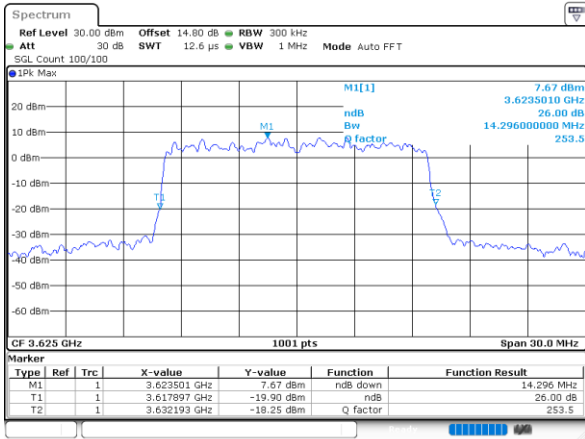

Highest Channel / 10MHz / 16QAM

Date: 5,SEP,2021 20:15:00

LTE Band 48

Lowest Channel / 15MHz / QPSK

Date: 5,SEP,2021 20:31:21

Lowest Channel / 15MHz / 16QAM

Date: 5,SEP,2021 20:32:45

Middle Channel / 15MHz / QPSK

Date: 5,SEP,2021 20:34:31

Middle Channel / 15MHz / 16QAM

Date: 5,SEP,2021 20:34:14

Highest Channel / 15MHz / QPSK

Date: 5,SEP,2021 20:35:14

Highest Channel / 15MHz / 16QAM

Date: 5,SEP,2021 20:50:12

LTE Band 48