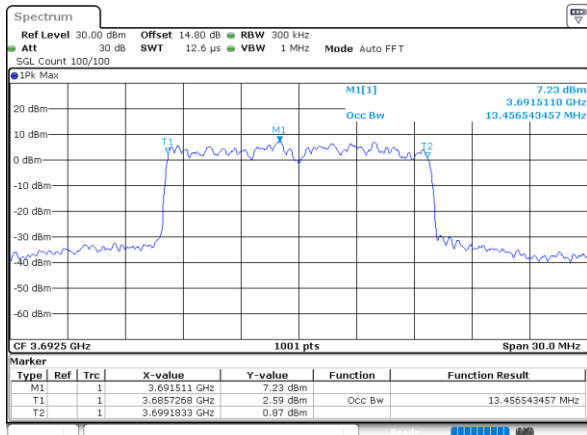

Highest Channel / 10MHz / 16QAM

Date: 5,SEP,2021 20:14:53

LTE Band 48

Lowest Channel / 15MHz / QPSK

Date: 5,SEP,2021 20:31:14

Lowest Channel / 15MHz / 16QAM

Date: 5,SEP,2021 20:32:39

Middle Channel / 15MHz / QPSK

Date: 5,SEP,2021 20:34:25

Middle Channel / 15MHz / 16QAM

Date: 5,SEP,2021 20:34:02

Highest Channel / 15MHz / QPSK

Date: 5,SEP,2021 20:34:52

Highest Channel / 15MHz / 16QAM

Date: 5,SEP,2021 20:50:06

LTE Band 48