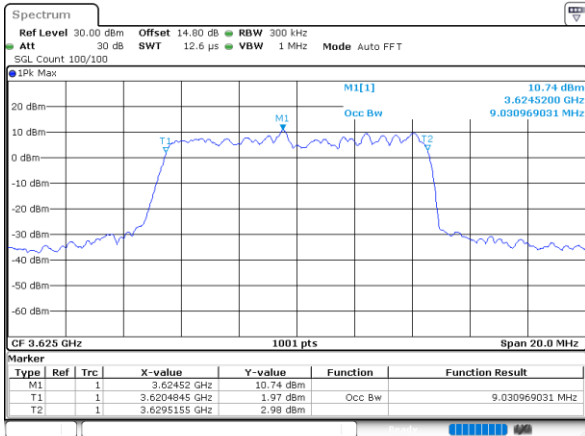

Middle Channel / 10MHz / QPSK

Date: 5,SEP,2021 20:11:32