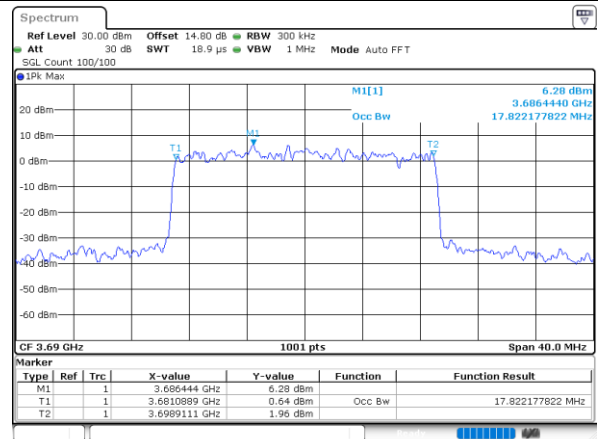

Middle Channel / 15MHz / 64QAM

Date: 5_SEP_2021 20:33:37

Middle Channel / 20MHz / 64QAM

Date: 5_SEP_2021 20:53:32

Highest Channel / 15MHz / 64QAM

Date: 5_SEP_2021 20:50:25

Highest Channel / 20MHz / 64QAM

Date: 5_SEP_2021 20:54:08

Conducted Band Edge

LTE Band 48 / 5MHz

QPSK

Middle Channel / 1RB0

Middle Channel / 1RBmax

Date: 2.SEP.2021 23:19:20

Date: 2.SEP.2021 23:13:52

Middle Channel / Full RB