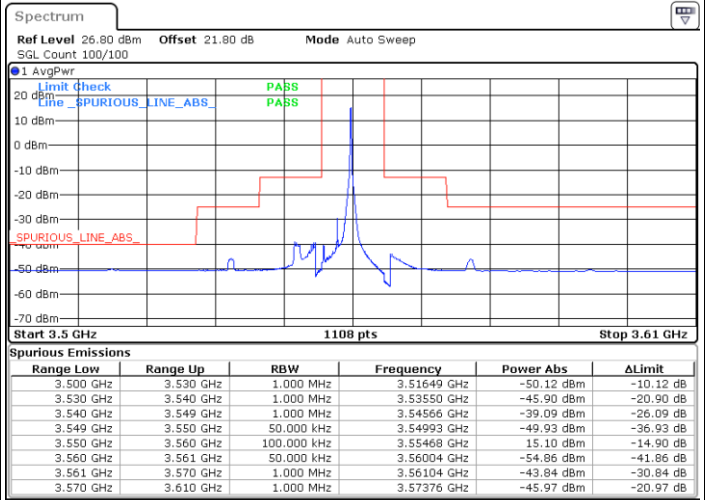

Middle Channel / Full RB

N/A

Date: 3.SEP.2021 01:41:24

LTE Band 48 / 20MHz

QPSK

Highest Channel / 1RB0

Highest Channel / 1RBmax

Date: 3.SEP.2021 01:49:39

Date: 3.SEP.2021 02:05:38

Highest Channel / Full RB

N/A

Date: 3.SEP.2021 01:47:44

LTE Band 48 / 5MHz

16QAM

Lowest Channel / 1RB0

Lowest Channel / 1RBmax

Date: 1.SEP.2021 12:06:34

Date: 2.SEP.2021 23:11:14

Lowest Channel / Full RB

N/A

Date: 2.SEP.2021 23:05:46