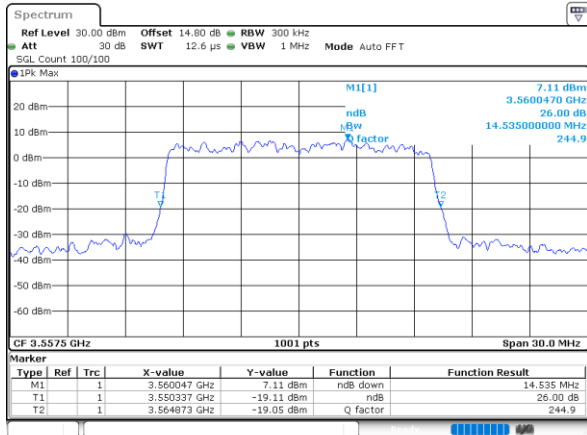

Highest Channel / 20MHz / QPSK

Date: 6,SEP,2021 10:02:13

Highest Channel / 20MHz / 16QAM

Date: 6,SEP,2021 10:03:10

LTE Band 48

Lowest Channel / 5MHz / 64QAM

Date: 5,SEP,2021 19:41:34

Lowest Channel / 10MHz / 64QAM

Date: 5,SEP,2021 19:48:02

Middle Channel / 5MHz / 64QAM

Date: 5,SEP,2021 19:42:17

Middle Channel / 10MHz / 64QAM

Date: 5,SEP,2021 20:12:20

Highest Channel / 5MHz / 64QAM

Date: 5,SEP,2021 19:46:03

Highest Channel / 10MHz / 64QAM

Date: 5,SEP,2021 20:14:43

LTE Band 48

Lowest Channel / 15MHz / 64QAM

Date: 5,SEP,2021 20:33:03

Lowest Channel / 20MHz / 64QAM

Date: 5,SEP,2021 20:51:28

Middle Channel / 15MHz / 64QAM

Date: 5,SEP,2021 20:33:43