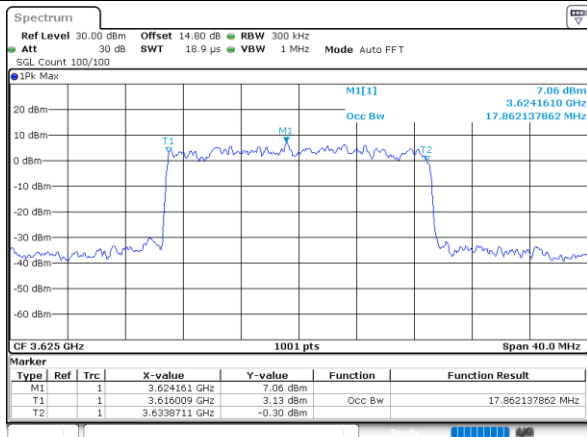

Lowest Channel / 20MHz / QPSK

Date: 5,SEP,2021 20:52:04

Lowest Channel / 20MHz / 16QAM

Date: 5,SEP,2021 20:51:43

Middle Channel / 20MHz / QPSK

Date: 5,SEP,2021 20:52:26

Middle Channel / 20MHz / 16QAM

Date: 5,SEP,2021 20:52:49

Highest Channel / 20MHz / QPSK

Date: 6,SEP,2021 10:01:47

Highest Channel / 20MHz / 16QAM

Date: 5,SEP,2021 20:54:37

LTE Band 48

Lowest Channel / 5MHz / 64QAM

Lowest Channel / 10MHz / 64QAM

Middle Channel / 5MHz / 64QAM