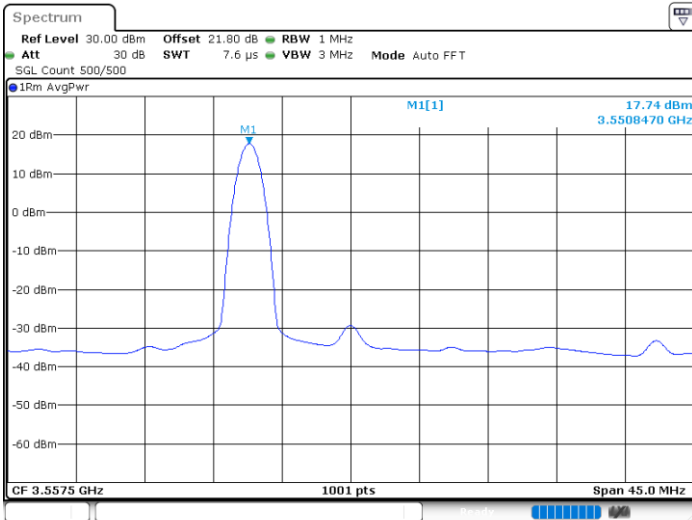

LTE Band 48 / 15MHz

64QAM

Lowest Channel / 1RB0

Highest Channel / 1RB0

Middle Channel / 1RB0

N/A

LTE Band 48 /20MHz

64QAM

Lowest Channel / 1RB0

Highest Channel / 1RB0

Date: 3.SEP.2021 02:09:26

Date: 3.SEP.2021 02:11:07

Middle Channel / 1RB0

N/A

Date: 3.SEP.2021 02:09:44

26dB Bandwidth

Mode	LTE Band 48 : 26dB BW(MHz)											
BW	1.4MHz		3MHz		5MHz		10MHz		15MHz		20MHz	
Mod.	QPSK	16QAM	QPSK	16QAM	QPSK	16QAM	QPSK	16QAM	QPSK	16QAM	QPSK	16QAM
Lowest CH	-	-	-	-	4.88	5.04	9.81	9.73	14.36	14.30	18.78	18.66
Middle CH	-	-	-	-	5.03	5.11	9.67	9.73	14.30	14.42	18.98	18.78
Highest CH	-	-	-	-	5.18	4.84	9.67	9.65	14.15	14.36	18.62	18.62
Mode	LTE Band 48 : 26dB BW(MHz)											
BW	1.4MHz		3MHz		5MHz		10MHz		15MHz		20MHz	
Mod.	64QAM		64QAM		64QAM		64QAM		64QAM		64QAM	
Lowest CH	-	-	-	-	4.85	-	10.21	-	14.54	-	18.82	-
Middle CH	-	-	-	-	4.89	-	9.81	-	14.15	-	18.70	-
Highest CH	-	-	-	-	5.02	-	9.75	-	14.21	-	18.82	-