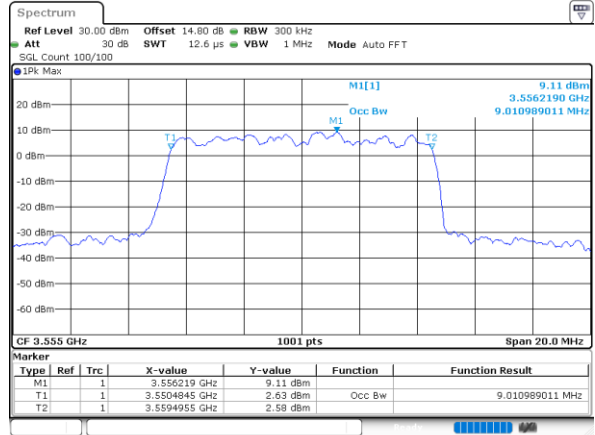

Lowest Channel / 10MHz / 16QAM

Date: 5,SEP,2021 19:47:19