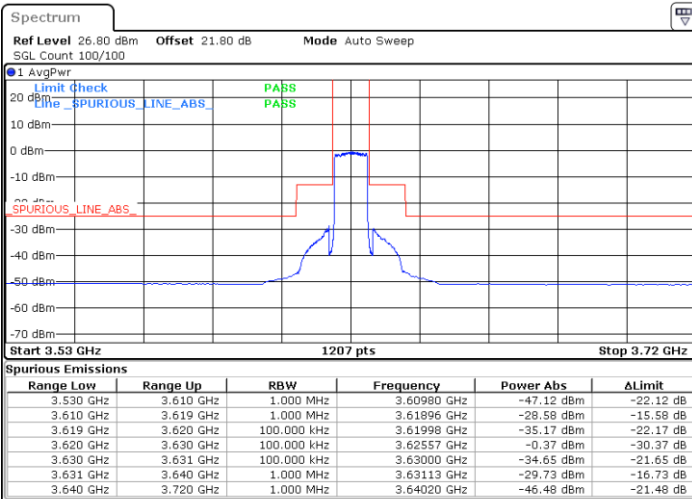

Highest Channel / Full RB

N/A

Date: 2.SEP.2021 23:34:54

LTE Band 48 / 10MHz

QPSK

Lowest Channel / 1RB0

Lowest Channel / 1RBmax

Date: 2.SEP.2021 23:46:30

Date: 2.SEP.2021 23:51:10

Lowest Channel / Full RB

N/A

Date: 2.SEP.2021 23:45:42

LTE Band 48 / 10MHz

QPSK

Middle Channel / 1RB0

Middle Channel / 1RBmax

Date: 2.SEP.2021 23:58:10

Date: 2.SEP.2021 23:51:56

Middle Channel / Full RB

N/A

Date: 3.SEP.2021 00:02:23

LTE Band 48 / 10MHz

QPSK

Highest Channel / 1RB0

Highest Channel / 1RBmax

Date: 3.SEP.2021 00:07:42

Date: 3.SEP.2021 00:07:42

Highest Channel / Full RB

N/A

Date: 3.SEP.2021 00:03:58

LTE Band 48 / 15MHz

QPSK