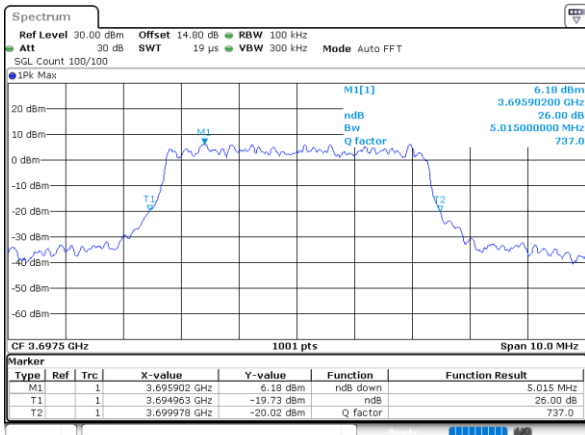

Highest Channel / 20MHz / QPSK

Date: 6,SEP,2021 10:02:13

Highest Channel / 20MHz / 16QAM

Date: 6,SEP,2021 10:03:10

LTE Band 48

Lowest Channel / 5MHz / 64QAM

Date: 5,SEP,2021 19:41:34

Lowest Channel / 10MHz / 64QAM

Date: 5,SEP,2021 19:48:02

Middle Channel / 5MHz / 64QAM

Date: 5,SEP,2021 19:42:17

Middle Channel / 10MHz / 64QAM

Date: 5,SEP,2021 20:12:20

Highest Channel / 5MHz / 64QAM

Date: 5,SEP,2021 19:46:03

Highest Channel / 10MHz / 64QAM

Date: 5,SEP,2021 20:14:43

LTE Band 48

Lowest Channel / 15MHz / 64QAM

Date: 5,SEP,2021 20:33:03

Lowest Channel / 20MHz / 64QAM

Date: 5,SEP,2021 20:51:28

Middle Channel / 15MHz / 64QAM

Date: 5,SEP,2021 20:33:43