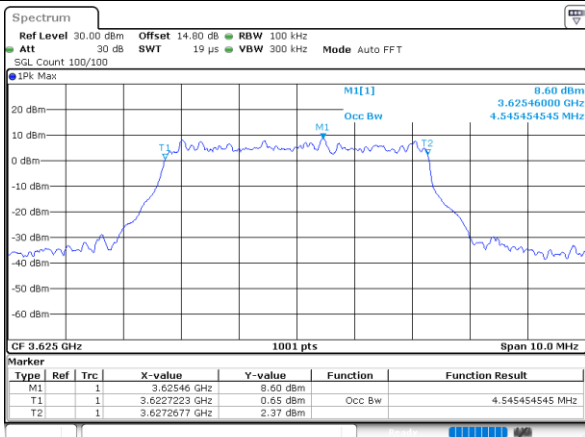

Highest Channel / 20MHz / QPSK

Date: 6,SEP,2021 10:01:47

Highest Channel / 20MHz / 16QAM

Date: 5,SEP,2021 20:54:37

LTE Band 48

Lowest Channel / 5MHz / 64QAM

Lowest Channel / 10MHz / 64QAM

Middle Channel / 5MHz / 64QAM

Middle Channel / 10MHz / 64QAM

Highest Channel / 5MHz / 64QAM

Highest Channel / 10MHz / 64QAM

LTE Band 48

Lowest Channel / 15MHz / 64QAM

Date: 5_SEP_2021 20:32:56

Lowest Channel / 20MHz / 64QAM

Date: 5_SEP_2021 20:51:21