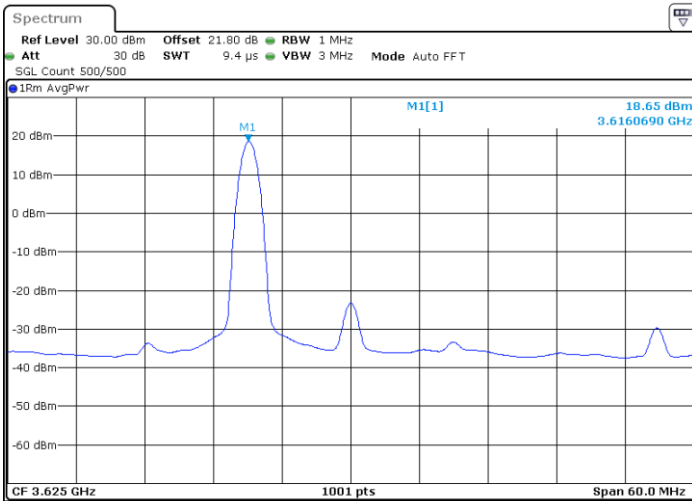

LTE Band 48 / 15MHz

64QAM

Lowest Channel / 1RB0

Highest Channel / 1RB0

Middle Channel / 1RB0

N/A

LTE Band 48 /20MHz

64QAM

Lowest Channel / 1RB0

Highest Channel / 1RB0

Date: 3.SEP.2021 02:09:26

Date: 3.SEP.2021 02:11:07

Middle Channel / 1RB0

N/A

Date: 3.SEP.2021 02:09:44

26dB Bandwidth

Mode	LTE Band 48 : 26dB BW(MHz)											
BW	1.4MHz		3MHz		5MHz		10MHz		15MHz		20MHz	
Mod.	QPSK	16QAM	QPSK	16QAM	QPSK	16QAM	QPSK	16QAM	QPSK	16QAM	QPSK	16QAM
Lowest CH	-	-	-	-	4.88	5.04	9.81	9.73	14.36	14.30	18.78	18.66
Middle CH	-	-	-	-	5.03	5.11	9.67	9.73	14.30	14.42	18.98	18.78
Highest CH	-	-	-	-	5.18	4.84	9.67	9.65	14.15	14.36	18.62	18.62
Mode	LTE Band 48 : 26dB BW(MHz)											
BW	1.4MHz		3MHz		5MHz		10MHz		15MHz		20MHz	
Mod.	64QAM		64QAM		64QAM		64QAM		64QAM		64QAM	
Lowest CH	-	-	-	-	4.85	-	10.21	-	14.54	-	18.82	-
Middle CH	-	-	-	-	4.89	-	9.81	-	14.15	-	18.70	-
Highest CH	-	-	-	-	5.02	-	9.75	-	14.21	-	18.82	-