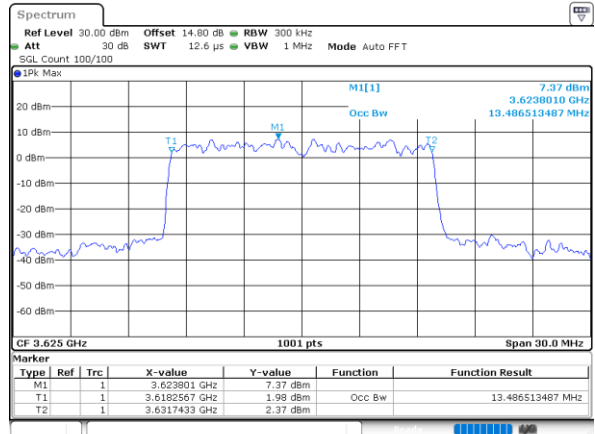

Highest Channel / 10MHz / 16QAM

Date: 5,SEP,2021 20:14:53

LTE Band 48

Lowest Channel / 15MHz / QPSK

Date: 5,SEP,2021 20:31:14

Lowest Channel / 15MHz / 16QAM

Date: 5,SEP,2021 20:32:39

Middle Channel / 15MHz / QPSK

Date: 5,SEP,2021 20:34:25

Middle Channel / 15MHz / 16QAM

Date: 5,SEP,2021 20:34:02

Highest Channel / 15MHz / QPSK

Date: 5,SEP,2021 20:34:52

Highest Channel / 15MHz / 16QAM

Date: 5,SEP,2021 20:50:06

LTE Band 48