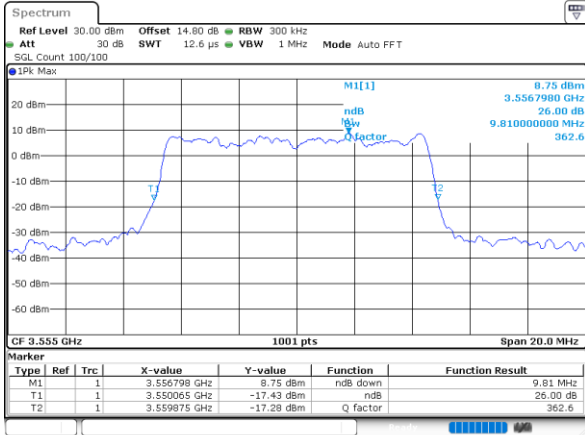

Date: 5,SEP,2021 19:42:38

Highest Channel / 5MHz / QPSK

Date: 5,SEP,2021 19:43:42

Highest Channel / 5MHz / 16QAM

Date: 5,SEP,2021 19:44:45

LTE Band 48

Lowest Channel / 10MHz / QPSK

Date: 5,SEP,2021 19:47:07