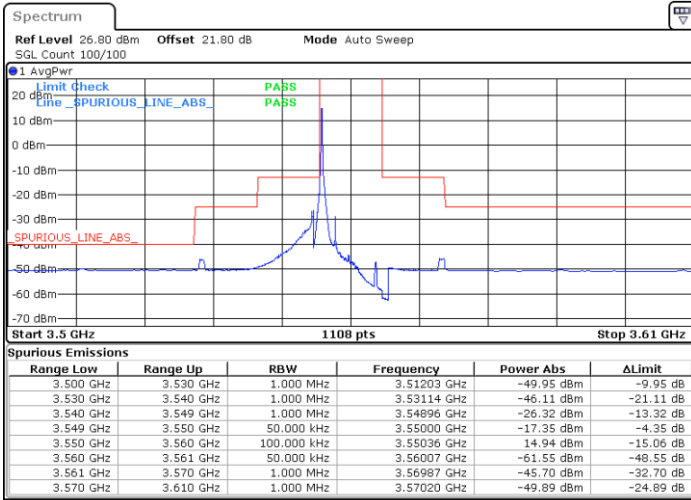

Middle Channel / Full RB

N/A

Date: 3.SEP.2021 01:41:24

LTE Band 48 / 20MHz

QPSK

Highest Channel / 1RB0

Highest Channel / 1RBmax

Date: 3.SEP.2021 01:49:39

Date: 3.SEP.2021 02:05:38

Highest Channel / Full RB

N/A

Date: 3.SEP.2021 01:47:44

LTE Band 48 / 5MHz

16QAM

Lowest Channel / 1RB0

Lowest Channel / 1RBmax

Date: 1.SEP.2021 12:06:34

Date: 2.SEP.2021 23:11:14

Lowest Channel / Full RB

N/A

Date: 2.SEP.2021 23:05:46