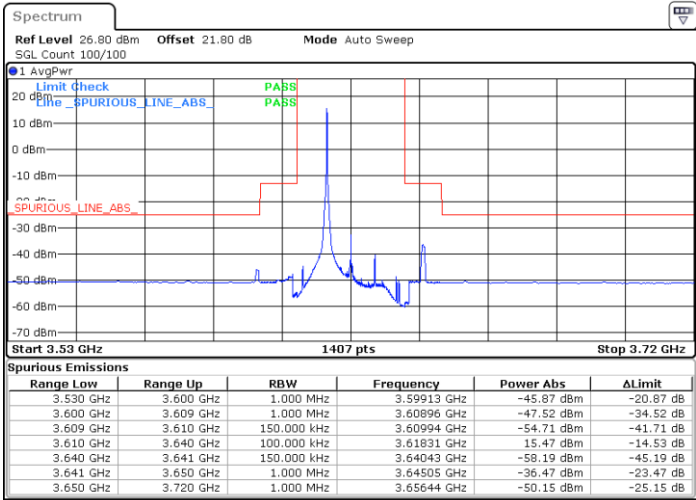

Highest Channel / 1RBmax

Date: 3.SEP.2021 00:07:42

Date: 3.SEP.2021 00:07:42

Highest Channel / Full RB

N/A

Date: 3.SEP.2021 00:03:58

LTE Band 48 / 15MHz

QPSK

Lowest Channel / 1RB0

Lowest Channel / 1RBmax

Date: 3.SEP.2021 00:17:46

Date: 3.SEP.2021 00:24:45

Lowest Channel / Full RB

N/A

Date: 3.SEP.2021 00:16:40

LTE Band 48 / 15MHz

QPSK

Middle Channel / 1RB0

Middle Channel / 1RBmax

Date: 3.SEP.2021 01:11:52

Date: 3.SEP.2021 00:29:06

Middle Channel / Full RB

N/A

Date: 3.SEP.2021 01:13:50

LTE Band 48 / 15MHz

QPSK

Highest Channel / 1RB0

Highest Channel / 1RBmax

Date: 3.SEP.2021 01:21:28

Date: 3.SEP.2021 01:27:26

Highest Channel / Full RB

N/A