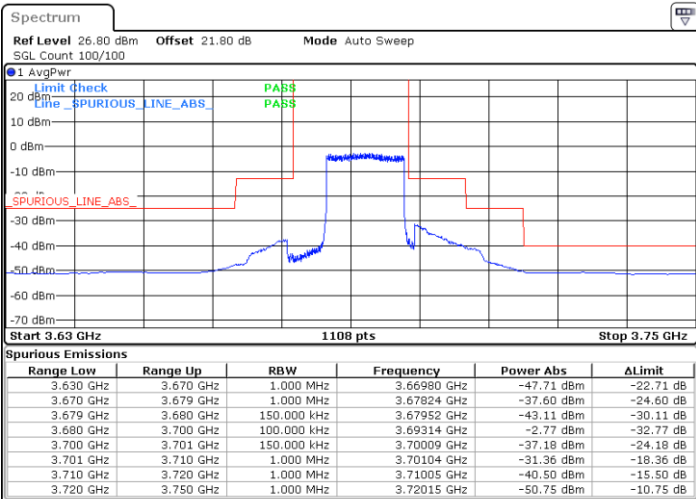

LTE Band 48 / 15MHz

QPSK

Highest Channel / 1RB0

Highest Channel / 1RBmax

Date: 3.SEP.2021 01:21:28

Date: 3.SEP.2021 01:27:26

Highest Channel / Full RB

N/A

Date: 3.SEP.2021 01:20:24

LTE Band 48 / 20MHz

QPSK

Lowest Channel / 1RB0

Lowest Channel / 1RBmax

Date: 3.SEP.2021 02:06:44

Date: 3.SEP.2021 01:34:24

Lowest Channel / Full RB