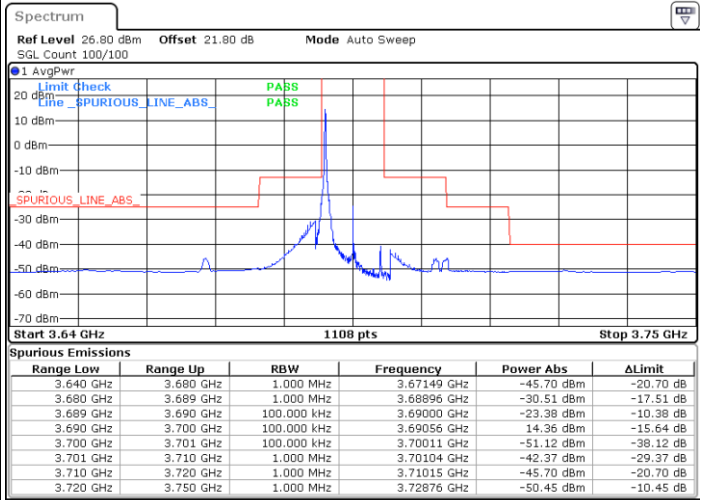

Highest Channel / Full RB

N/A

Date: 2.SEP.2021 23:34:54

LTE Band 48 / 10MHz

QPSK

Lowest Channel / 1RB0

Lowest Channel / 1RBmax

Date: 2.SEP.2021 23:46:30

Date: 2.SEP.2021 23:51:10

Lowest Channel / Full RB

N/A

Date: 2.SEP.2021 23:45:42

LTE Band 48 / 10MHz

QPSK

Middle Channel / 1RB0

Middle Channel / 1RBmax

Date: 2.SEP.2021 23:58:10

Date: 2.SEP.2021 23:51:56

Middle Channel / Full RB

N/A

Date: 3.SEP.2021 00:02:23

LTE Band 48 / 10MHz

QPSK

Highest Channel / 1RB0

Highest Channel / 1RBmax

Date: 3.SEP.2021 00:07:42

Date: 3.SEP.2021 00:07:42

Highest Channel / Full RB

N/A

Date: 3.SEP.2021 00:03:58

LTE Band 48 / 15MHz

QPSK