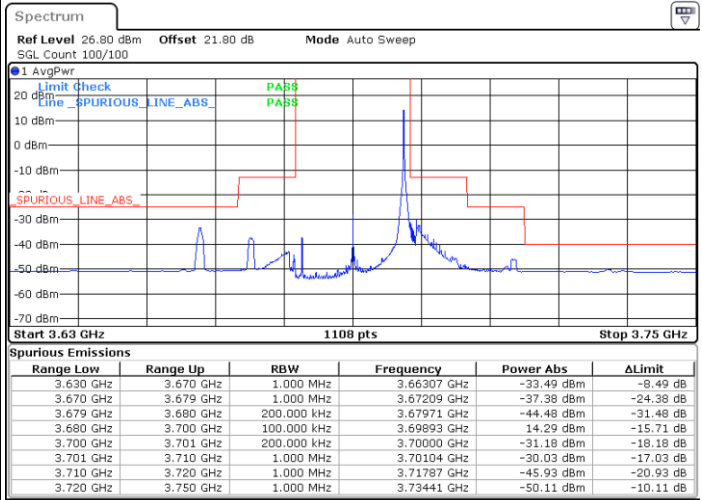

Date: 3.SEP.2021 01:20:24

LTE Band 48 / 20MHz

QPSK

Lowest Channel / 1RB0

Lowest Channel / 1RBmax

Date: 3.SEP.2021 02:06:44

Date: 3.SEP.2021 01:34:24

Lowest Channel / Full RB

N/A

Date: 3.SEP.2021 01:33:23

LTE Band 48 / 20MHz

QPSK

Middle Channel / 1RB0

Middle Channel / 1RBmax

Date: 1.SEP.2021 17:25:17

Date: 3.SEP.2021 01:40:06

Middle Channel / Full RB

N/A

Date: 3.SEP.2021 01:41:24

LTE Band 48 / 20MHz

QPSK

Highest Channel / 1RB0

Highest Channel / 1RBmax

Date: 3.SEP.2021 01:49:39

Date: 3.SEP.2021 02:05:38

Highest Channel / Full RB

N/A

Date: 3.SEP.2021 01:47:44

LTE Band 48 / 5MHz

16QAM

Lowest Channel / 1RB0

Lowest Channel / 1RBmax