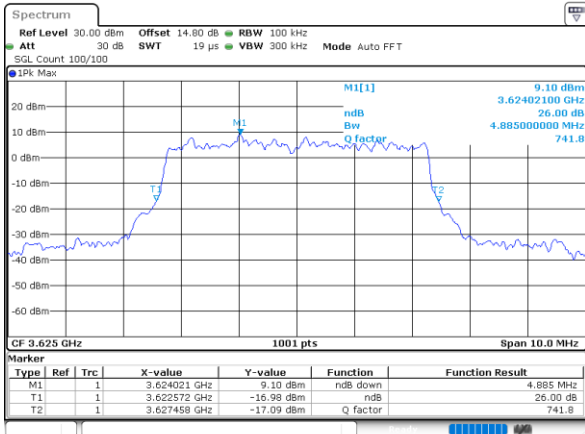

Middle Channel / 5MHz / 64QAM

Date: 5,SEP,2021 19:42:17