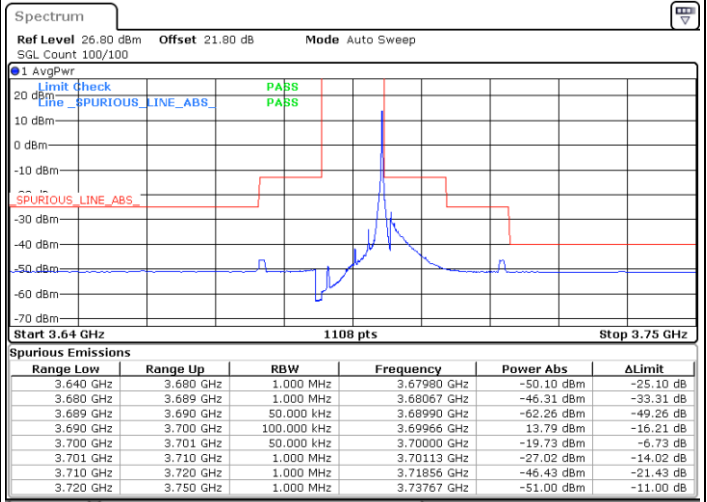

Conducted Band Edge

LTE Band 48 / 5MHz

QPSK

Middle Channel / 1RB0

Middle Channel / 1RBmax

Date: 2.SEP.2021 23:19:20

Date: 2.SEP.2021 23:13:52

Middle Channel / Full RB

N/A

Date: 2.SEP.2021 23:28:23

LTE Band 48 / 5MHz

QPSK

Highest Channel / 1RB0

Highest Channel / 1RBmax

Date: 2.SEP.2021 23:36:55

Date: 1.SEP.2021 12:13:40

Highest Channel / Full RB

N/A

Date: 2.SEP.2021 23:34:54

LTE Band 48 / 10MHz

QPSK

Lowest Channel / 1RB0

Lowest Channel / 1RBmax

Date: 2.SEP.2021 23:46:30

Date: 2.SEP.2021 23:51:10

Lowest Channel / Full RB

N/A

Date: 2.SEP.2021 23:45:42

LTE Band 48 / 10MHz

QPSK

Middle Channel / 1RB0

Middle Channel / 1RBmax