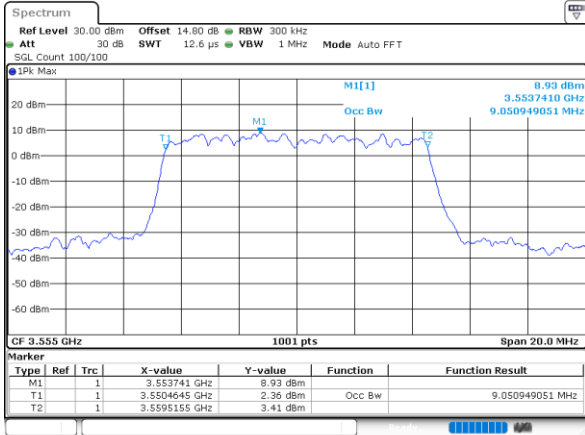

Date: 5_SEP.2021 19:42:30

Highest Channel / 5MHz / QPSK

Date: 5_SEP.2021 19:43:30

Highest Channel / 5MHz / 16QAM

Date: 5_SEP.2021 19:44:37

LTE Band 48

Lowest Channel / 10MHz / QPSK

Date: 5,SEP,2021 19:46:59