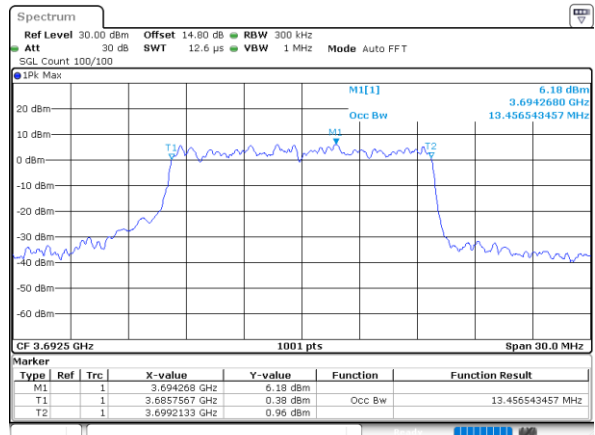

Highest Channel / 10MHz / 16QAM

Date: 5,SEP,2021 20:14:53

LTE Band 48

Lowest Channel / 15MHz / QPSK

Date: 5,SEP,2021 20:31:14

Lowest Channel / 15MHz / 16QAM

Date: 5,SEP,2021 20:32:39

Middle Channel / 15MHz / QPSK

Date: 5,SEP,2021 20:34:25

Middle Channel / 15MHz / 16QAM

Date: 5,SEP,2021 20:34:02

Highest Channel / 15MHz / QPSK

Date: 5,SEP,2021 20:34:52

Highest Channel / 15MHz / 16QAM

Date: 5,SEP,2021 20:50:06

LTE Band 48