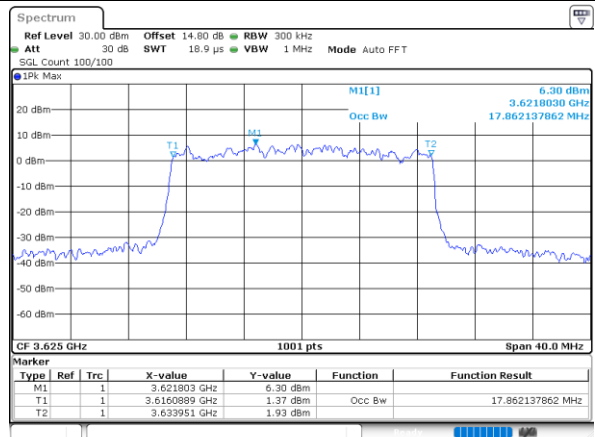

Lowest Channel / 20MHz / QPSK

Date: 5,SEP,2021 20:52:04

Lowest Channel / 20MHz / 16QAM

Date: 5,SEP,2021 20:51:43

Middle Channel / 20MHz / QPSK

Date: 5,SEP,2021 20:52:26

Middle Channel / 20MHz / 16QAM

Date: 5,SEP,2021 20:52:49

Highest Channel / 20MHz / QPSK

Date: 6,SEP,2021 10:01:47

Highest Channel / 20MHz / 16QAM

Date: 5,SEP,2021 20:54:37

LTE Band 48

Lowest Channel / 5MHz / 64QAM

Lowest Channel / 10MHz / 64QAM

Middle Channel / 5MHz / 64QAM