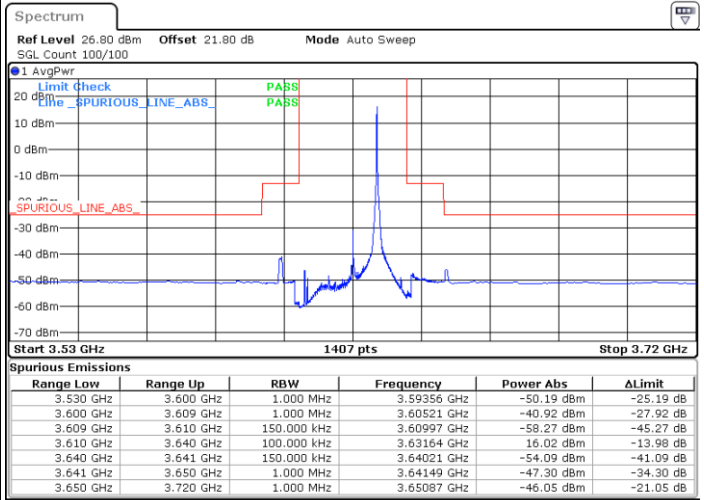

Date: 2.SEP.2021 23:58:10

Date: 2.SEP.2021 23:51:56

Middle Channel / Full RB

N/A

Date: 3.SEP.2021 00:02:23

LTE Band 48 / 10MHz

QPSK

Highest Channel / 1RB0

Highest Channel / 1RBmax

Date: 3.SEP.2021 00:07:42

Date: 3.SEP.2021 00:07:42

Highest Channel / Full RB

N/A

Date: 3.SEP.2021 00:03:58

LTE Band 48 / 15MHz

QPSK

Lowest Channel / 1RB0

Lowest Channel / 1RBmax

Date: 3.SEP.2021 00:17:46

Date: 3.SEP.2021 00:24:45

Lowest Channel / Full RB

N/A

Date: 3.SEP.2021 00:16:40

LTE Band 48 / 15MHz

QPSK

Middle Channel / 1RB0

Middle Channel / 1RBmax

Date: 3.SEP.2021 01:11:52

Date: 3.SEP.2021 00:29:06

Middle Channel / Full RB

N/A

Date: 3.SEP.2021 01:13:50