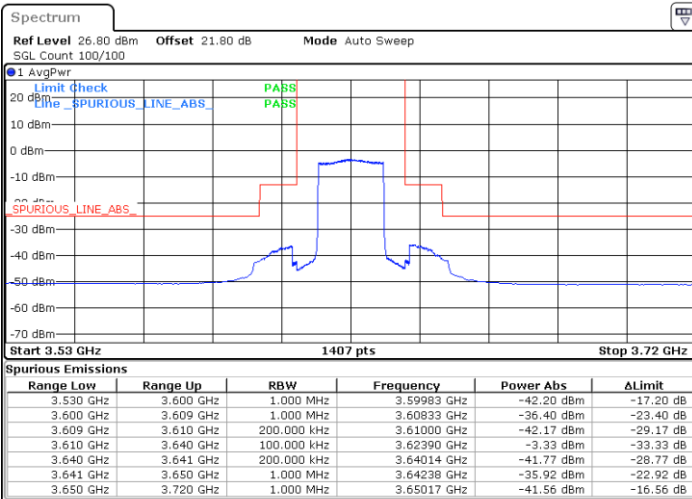

Date: 3.SEP.2021 01:20:24

LTE Band 48 / 20MHz

QPSK

Lowest Channel / 1RB0

Lowest Channel / 1RBmax

Date: 3.SEP.2021 02:06:44

Date: 3.SEP.2021 01:34:24

Lowest Channel / Full RB

N/A

Date: 3.SEP.2021 01:33:23

LTE Band 48 / 20MHz

QPSK

Middle Channel / 1RB0

Middle Channel / 1RBmax

Date: 1.SEP.2021 17:25:17

Date: 3.SEP.2021 01:40:06

Middle Channel / Full RB

N/A

Date: 3.SEP.2021 01:41:24

LTE Band 48 / 20MHz

QPSK

Highest Channel / 1RB0

Highest Channel / 1RBmax

Date: 3.SEP.2021 01:49:39