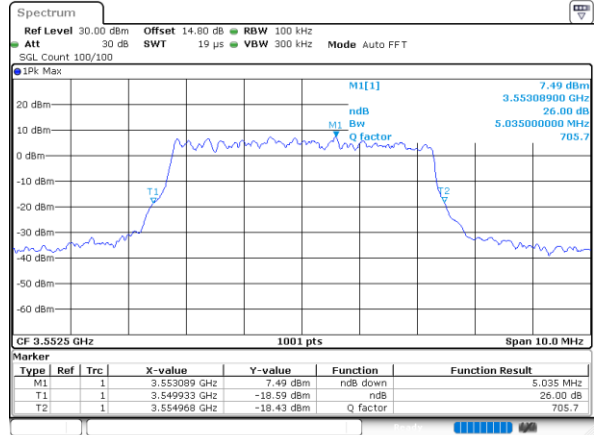

Lowest Channel / 1RB0

Highest Channel / 1RB0

Date: 3.SEP.2021 02:09:26

Date: 3.SEP.2021 02:11:07

Middle Channel / 1RB0

N/A

Date: 3.SEP.2021 02:09:44

26dB Bandwidth

Mode	LTE Band 48 : 26dB BW(MHz)											
BW	1.4MHz		3MHz		5MHz		10MHz		15MHz		20MHz	
Mod.	QPSK	16QAM	QPSK	16QAM	QPSK	16QAM	QPSK	16QAM	QPSK	16QAM	QPSK	16QAM
Lowest CH	-	-	-	-	4.88	5.04	9.81	9.73	14.36	14.30	18.78	18.66
Middle CH	-	-	-	-	5.03	5.11	9.67	9.73	14.30	14.42	18.98	18.78
Highest CH	-	-	-	-	5.18	4.84	9.67	9.65	14.15	14.36	18.62	18.62
Mode	LTE Band 48 : 26dB BW(MHz)											
BW	1.4MHz		3MHz		5MHz		10MHz		15MHz		20MHz	
Mod.	64QAM		64QAM		64QAM		64QAM		64QAM		64QAM	
Lowest CH	-	-	-	-	4.85	-	10.21	-	14.54	-	18.82	-
Middle CH	-	-	-	-	4.89	-	9.81	-	14.15	-	18.70	-
Highest CH	-	-	-	-	5.02	-	9.75	-	14.21	-	18.82	-

LTE Band 48

Lowest Channel / 5MHz / QPSK

Date: 5,SEP,2021 19:40:48

Lowest Channel / 5MHz / 16QAM

Date: 5,SEP,2021 19:41:13

Middle Channel / 5MHz / QPSK

Date: 5,SEP,2021 19:43:03

Middle Channel / 5MHz / 16QAM

Date: 5,SEP,2021 19:42:38

Highest Channel / 5MHz / QPSK

Date: 5,SEP,2021 19:43:42

Highest Channel / 5MHz / 16QAM

Date: 5,SEP,2021 19:44:45

LTE Band 48

Lowest Channel / 10MHz / QPSK

Date: 5,SEP,2021 19:47:07