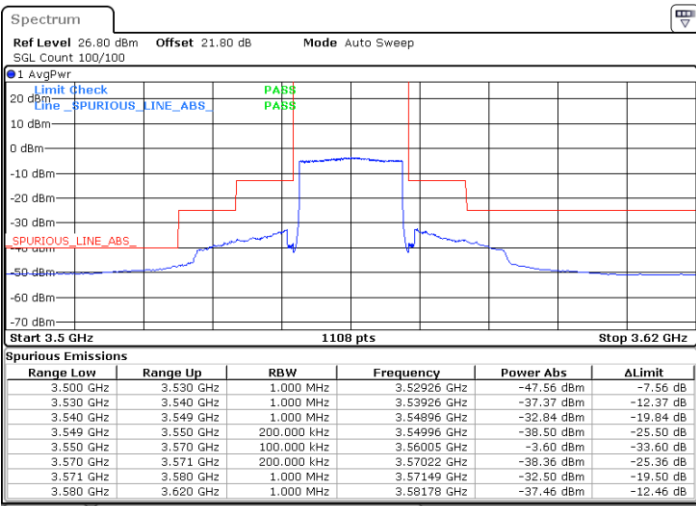

LTE Band 48 / 15MHz

QPSK

Highest Channel / 1RB0

Highest Channel / 1RBmax

Date: 3.SEP.2021 01:21:28

Date: 3.SEP.2021 01:27:26

Highest Channel / Full RB

N/A

Date: 3.SEP.2021 01:20:24

LTE Band 48 / 20MHz

QPSK

Lowest Channel / 1RB0

Lowest Channel / 1RBmax

Date: 3.SEP.2021 02:06:44

Date: 3.SEP.2021 01:34:24

Lowest Channel / Full RB

N/A

Date: 3.SEP.2021 01:33:23

LTE Band 48 / 20MHz

QPSK

Middle Channel / 1RB0

Middle Channel / 1RBmax

Date: 1.SEP.2021 17:25:17

Date: 3.SEP.2021 01:40:06