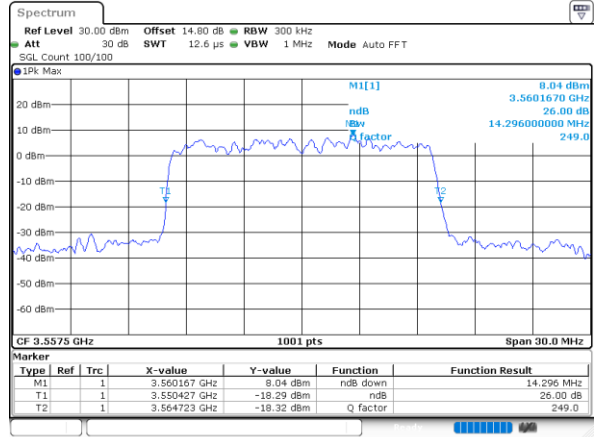

Highest Channel / 10MHz / 16QAM

Date: 5,SEP,2021 20:15:00

LTE Band 48

Lowest Channel / 15MHz / QPSK

Date: 5,SEP,2021 20:31:21

Lowest Channel / 15MHz / 16QAM

Date: 5,SEP,2021 20:32:45

Middle Channel / 15MHz / QPSK

Date: 5,SEP,2021 20:34:31

Middle Channel / 15MHz / 16QAM

Date: 5,SEP,2021 20:34:14

Highest Channel / 15MHz / QPSK

Date: 5,SEP,2021 20:35:14

Highest Channel / 15MHz / 16QAM

Date: 5,SEP,2021 20:50:12

LTE Band 48