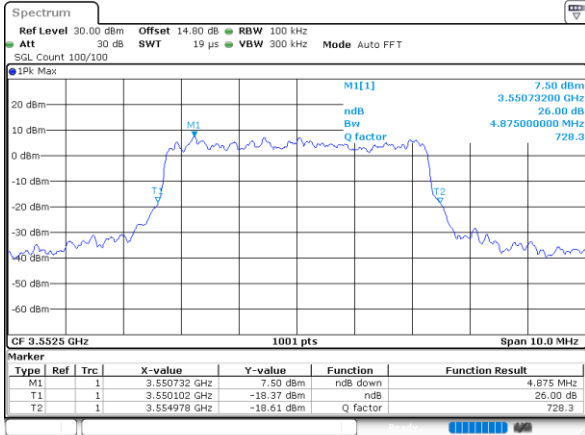

LTE Band 48

Lowest Channel / 5MHz / QPSK

Date: 5,SEP,2021 19:40:48