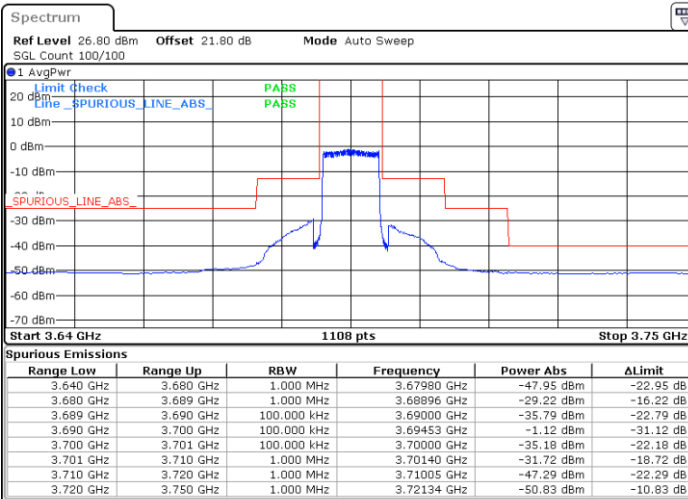

Date: 2.SEP.2021 23:58:10

Date: 2.SEP.2021 23:51:56

Middle Channel / Full RB

N/A

Date: 3.SEP.2021 00:02:23

LTE Band 48 / 10MHz

QPSK

Highest Channel / 1RB0

Highest Channel / 1RBmax

Date: 3.SEP.2021 00:07:42

Date: 3.SEP.2021 00:07:42

Highest Channel / Full RB

N/A

Date: 3.SEP.2021 00:03:58

LTE Band 48 / 15MHz

QPSK

Lowest Channel / 1RB0

Lowest Channel / 1RBmax

Date: 3.SEP.2021 00:17:46

Date: 3.SEP.2021 00:24:45

Lowest Channel / Full RB

N/A

Date: 3.SEP.2021 00:16:40

LTE Band 48 / 15MHz