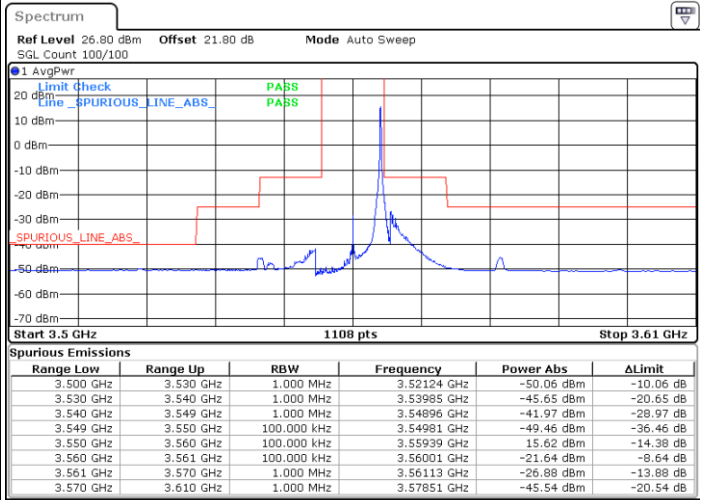

N/A

Date: 2.SEP.2021 23:28:23

LTE Band 48 / 5MHz

QPSK

Highest Channel / 1RB0

Highest Channel / 1RBmax

Date: 2.SEP.2021 23:36:55

Date: 1.SEP.2021 12:13:40

Highest Channel / Full RB

N/A

Date: 2.SEP.2021 23:34:54

LTE Band 48 / 10MHz

QPSK

Lowest Channel / 1RB0

Lowest Channel / 1RBmax

Date: 2.SEP.2021 23:46:30

Date: 2.SEP.2021 23:51:10

Lowest Channel / Full RB

N/A

Date: 2.SEP.2021 23:45:42

LTE Band 48 / 10MHz

QPSK

Middle Channel / 1RB0

Middle Channel / 1RBmax

Date: 2.SEP.2021 23:58:10

Date: 2.SEP.2021 23:51:56

Middle Channel / Full RB

N/A

Date: 3.SEP.2021 00:02:23

LTE Band 48 / 10MHz

QPSK

Highest Channel / 1RB0