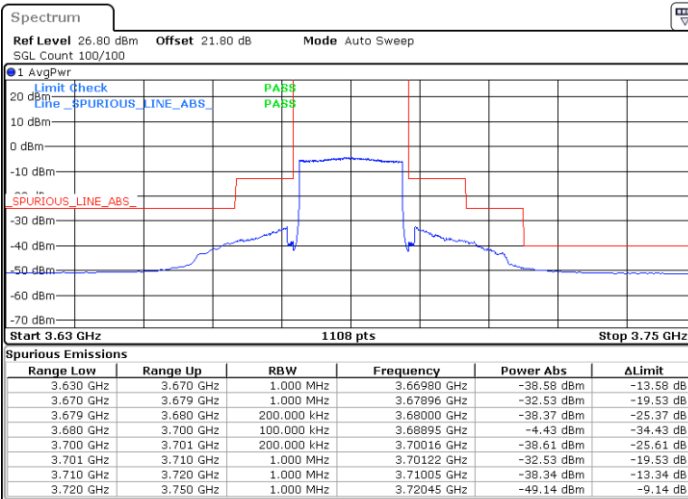

Date: 3.SEP.2021 01:20:24

LTE Band 48 / 20MHz

QPSK

Lowest Channel / 1RB0

Lowest Channel / 1RBmax

Date: 3.SEP.2021 02:06:44

Date: 3.SEP.2021 01:34:24

Lowest Channel / Full RB

N/A

Date: 3.SEP.2021 01:33:23

LTE Band 48 / 20MHz

QPSK

Middle Channel / 1RB0

Middle Channel / 1RBmax

Date: 1.SEP.2021 17:25:17

Date: 3.SEP.2021 01:40:06

Middle Channel / Full RB

N/A

Date: 3.SEP.2021 01:41:24

LTE Band 48 / 20MHz

QPSK

Highest Channel / 1RB0

Highest Channel / 1RBmax

Date: 3.SEP.2021 01:49:39

Date: 3.SEP.2021 02:05:38

Highest Channel / Full RB

N/A

Date: 3.SEP.2021 01:47:44

LTE Band 48 / 5MHz

16QAM

Lowest Channel / 1RB0

Lowest Channel / 1RBmax