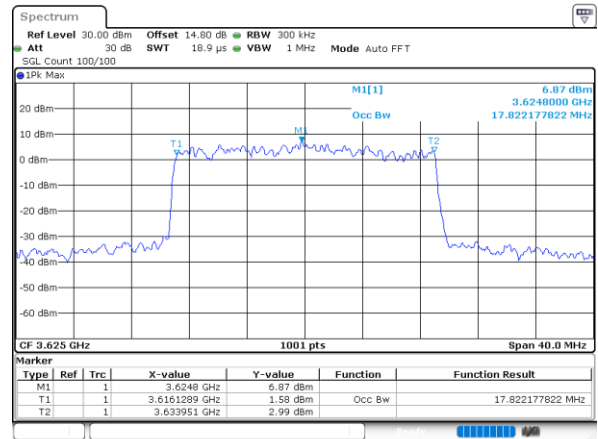

Middle Channel / 20MHz / 64QAM

Date: 5_SEP_2021 20:53:32