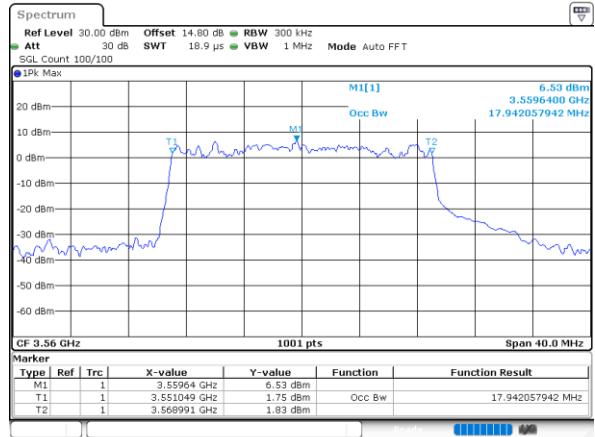

Lowest Channel / 20MHz / 16QAM

Date: 5,SEP,2021 20:51:43