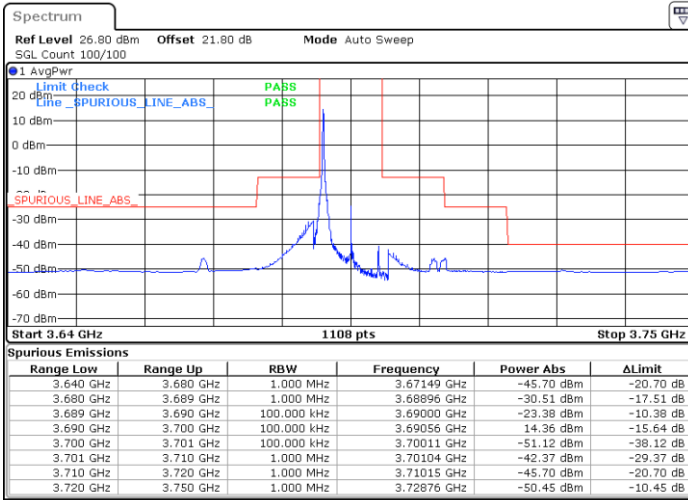

Date: 2.SEP.2021 23:51:10

Lowest Channel / Full RB

N/A

Date: 2.SEP.2021 23:45:42

LTE Band 48 / 10MHz

QPSK

Middle Channel / 1RB0

Middle Channel / 1RBmax

Date: 2.SEP.2021 23:58:10

Date: 2.SEP.2021 23:51:56

Middle Channel / Full RB

N/A

Date: 3.SEP.2021 00:02:23

LTE Band 48 / 10MHz

QPSK

Highest Channel / 1RB0

Highest Channel / 1RBmax

Date: 3.SEP.2021 00:07:42

Date: 3.SEP.2021 00:07:42

Highest Channel / Full RB

N/A

Date: 3.SEP.2021 00:03:58

LTE Band 48 / 15MHz

QPSK

Lowest Channel / 1RB0

Lowest Channel / 1RBmax

Date: 3.SEP.2021 00:17:46

Date: 3.SEP.2021 00:24:45

Lowest Channel / Full RB

N/A

Date: 3.SEP.2021 00:16:40

LTE Band 48 / 15MHz