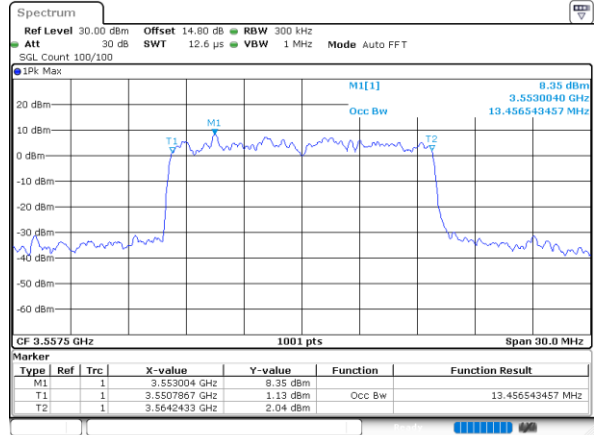

Highest Channel / 10MHz / 16QAM

Date: 5,SEP,2021 20:14:53

LTE Band 48

Lowest Channel / 15MHz / QPSK

Date: 5,SEP,2021 20:31:14

Lowest Channel / 15MHz / 16QAM

Date: 5,SEP,2021 20:32:39

Middle Channel / 15MHz / QPSK

Date: 5,SEP,2021 20:34:25

Middle Channel / 15MHz / 16QAM

Date: 5,SEP,2021 20:34:02

Highest Channel / 15MHz / QPSK

Date: 5,SEP,2021 20:34:52

Highest Channel / 15MHz / 16QAM

Date: 5,SEP,2021 20:50:06

LTE Band 48