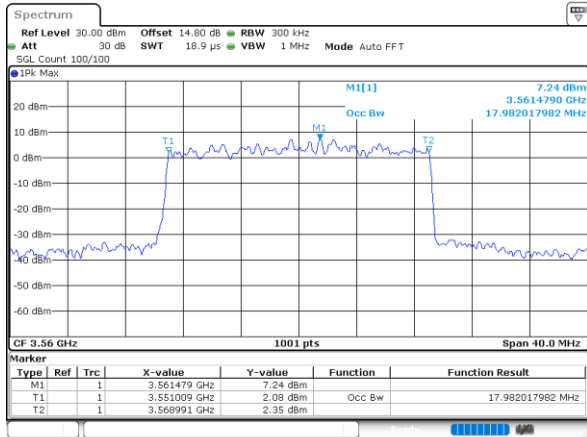

LTE Band 48

Lowest Channel / 20MHz / QPSK

Date: 5,SEP,2021 20:52:04