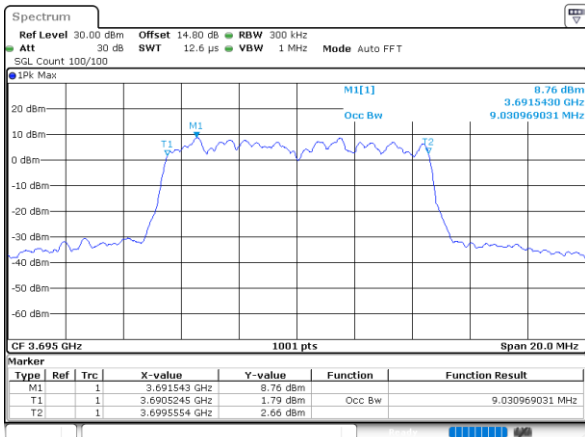

Date: 5_SEP.2021 19:42:30

Highest Channel / 5MHz / QPSK

Date: 5_SEP.2021 19:43:30

Highest Channel / 5MHz / 16QAM

Date: 5_SEP.2021 19:44:37

LTE Band 48

Lowest Channel / 10MHz / QPSK

Date: 5,SEP,2021 19:46:59

Lowest Channel / 10MHz / 16QAM

Date: 5,SEP,2021 19:47:19

Middle Channel / 10MHz / QPSK

Date: 5,SEP,2021 20:11:32

Middle Channel / 10MHz / 16QAM

Date: 5,SEP,2021 20:11:57

Highest Channel / 10MHz / QPSK

Date: 5,SEP,2021 20:15:13

Highest Channel / 10MHz / 16QAM

Date: 5,SEP,2021 20:14:53

LTE Band 48

Lowest Channel / 15MHz / QPSK

Date: 5,SEP,2021 20:31:14

Lowest Channel / 15MHz / 16QAM

Date: 5,SEP,2021 20:32:39

Middle Channel / 15MHz / QPSK