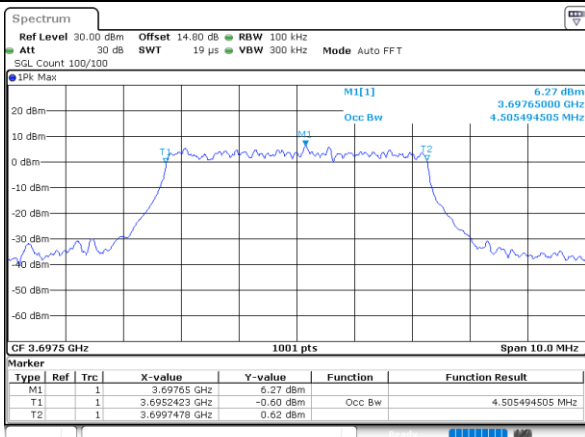

Highest Channel / 20MHz / QPSK

Date: 6,SEP,2021 10:01:47

Highest Channel / 20MHz / 16QAM

Date: 5,SEP,2021 20:54:37

LTE Band 48

Lowest Channel / 5MHz / 64QAM

Lowest Channel / 10MHz / 64QAM

Middle Channel / 5MHz / 64QAM

Middle Channel / 10MHz / 64QAM

Highest Channel / 5MHz / 64QAM

Highest Channel / 10MHz / 64QAM

LTE Band 48

Lowest Channel / 15MHz / 64QAM

Date: 5_SEP_2021 20:32:56

Lowest Channel / 20MHz / 64QAM

Date: 5_SEP_2021 20:51:21