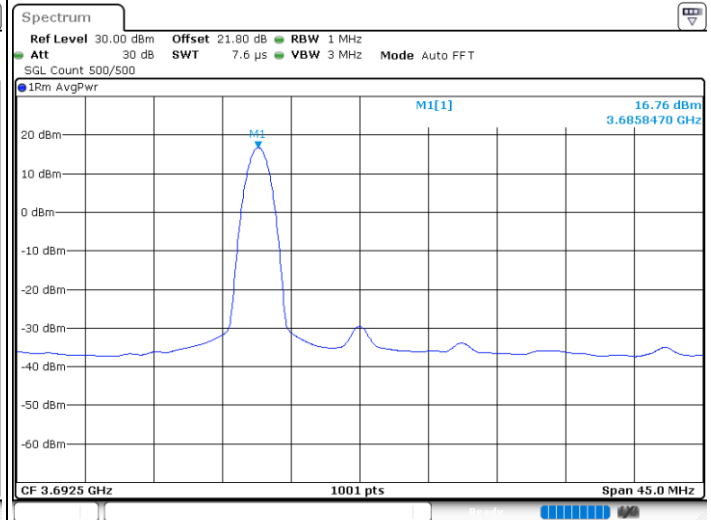

LTE Band 48 / 15MHz

64QAM

Lowest Channel / 1RB0

Highest Channel / 1RB0

Middle Channel / 1RB0

N/A

LTE Band 48 /20MHz

64QAM

Lowest Channel / 1RB0

Highest Channel / 1RB0

Date: 3.SEP.2021 02:09:26

Date: 3.SEP.2021 02:11:07

Middle Channel / 1RB0

N/A

Date: 3.SEP.2021 02:09:44

26dB Bandwidth

Mode	LTE Band 48 : 26dB BW(MHz)											
BW	1.4MHz		3MHz		5MHz		10MHz		15MHz		20MHz	
Mod.	QPSK	16QAM	QPSK	16QAM	QPSK	16QAM	QPSK	16QAM	QPSK	16QAM	QPSK	16QAM
Lowest CH	-	-	-	-	4.88	5.04	9.81	9.73	14.36	14.30	18.78	18.66
Middle CH	-	-	-	-	5.03	5.11	9.67	9.73	14.30	14.42	18.98	18.78
Highest CH	-	-	-	-	5.18	4.84	9.67	9.65	14.15	14.36	18.62	18.62
Mode	LTE Band 48 : 26dB BW(MHz)											
BW	1.4MHz		3MHz		5MHz		10MHz		15MHz		20MHz	
Mod.	64QAM		64QAM		64QAM		64QAM		64QAM		64QAM	
Lowest CH	-	-	-	-	4.85	-	10.21	-	14.54	-	18.82	-
Middle CH	-	-	-	-	4.89	-	9.81	-	14.15	-	18.70	-
Highest CH	-	-	-	-	5.02	-	9.75	-	14.21	-	18.82	-