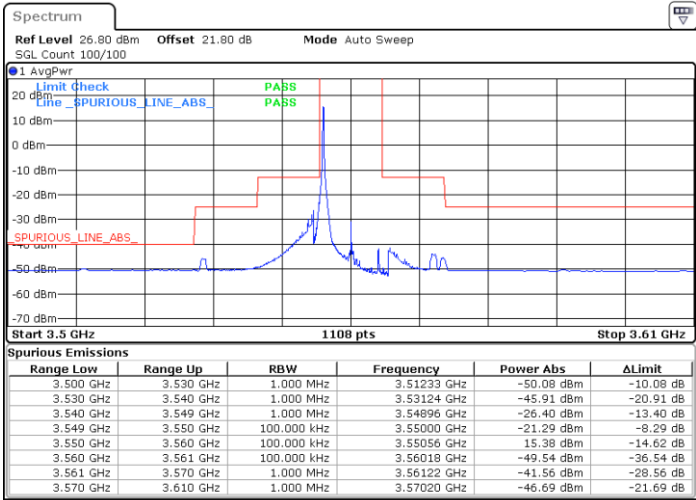

N/A

Date: 2.SEP.2021 23:28:23

LTE Band 48 / 5MHz

QPSK

Highest Channel / 1RB0

Highest Channel / 1RBmax

Date: 2.SEP.2021 23:36:55

Date: 1.SEP.2021 12:13:40

Highest Channel / Full RB

N/A

Date: 2.SEP.2021 23:34:54

LTE Band 48 / 10MHz

QPSK

Lowest Channel / 1RB0

Lowest Channel / 1RBmax

Date: 2.SEP.2021 23:46:30

Date: 2.SEP.2021 23:51:10

Lowest Channel / Full RB

N/A

Date: 2.SEP.2021 23:45:42

LTE Band 48 / 10MHz

QPSK

Middle Channel / 1RB0

Middle Channel / 1RBmax

Date: 2.SEP.2021 23:58:10

Date: 2.SEP.2021 23:51:56

Middle Channel / Full RB

N/A

Date: 3.SEP.2021 00:02:23

LTE Band 48 / 10MHz

QPSK

Highest Channel / 1RB0