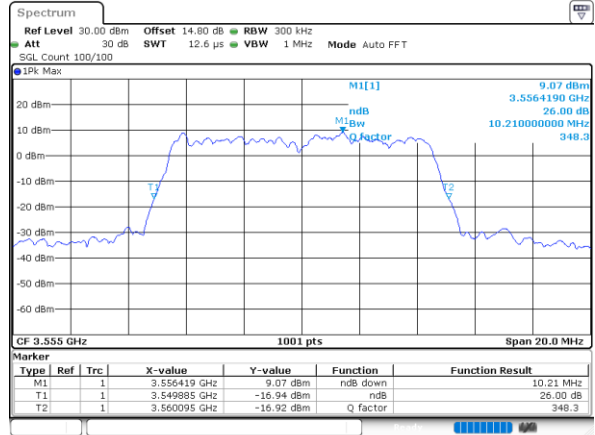

Highest Channel / 20MHz / QPSK

Date: 6,SEP,2021 10:02:13

Highest Channel / 20MHz / 16QAM

Date: 6,SEP,2021 10:03:10

LTE Band 48

Lowest Channel / 5MHz / 64QAM

Date: 5,SEP,2021 19:41:34

Lowest Channel / 10MHz / 64QAM

Date: 5,SEP,2021 19:48:02

Middle Channel / 5MHz / 64QAM

Date: 5,SEP,2021 19:42:17

Middle Channel / 10MHz / 64QAM

Date: 5,SEP,2021 20:12:20

Highest Channel / 5MHz / 64QAM

Date: 5,SEP,2021 19:46:03

Highest Channel / 10MHz / 64QAM