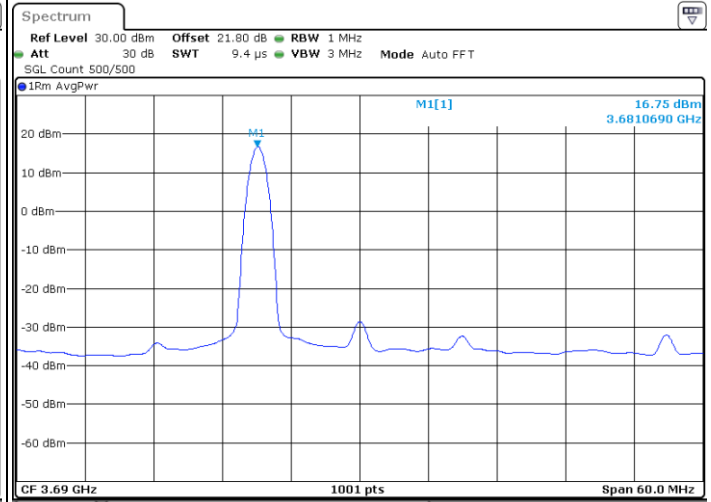

LTE Band 48 / 15MHz

64QAM

Lowest Channel / 1RB0

Highest Channel / 1RB0

Middle Channel / 1RB0

N/A

LTE Band 48 /20MHz

64QAM

Lowest Channel / 1RB0

Highest Channel / 1RB0

Date: 3.SEP.2021 02:09:26

Date: 3.SEP.2021 02:11:07

Middle Channel / 1RB0

N/A

Date: 3.SEP.2021 02:09:44

26dB Bandwidth

Mode	LTE Band 48 : 26dB BW(MHz)											
BW	1.4MHz		3MHz		5MHz		10MHz		15MHz		20MHz	
Mod.	QPSK	16QAM	QPSK	16QAM	QPSK	16QAM	QPSK	16QAM	QPSK	16QAM	QPSK	16QAM
Lowest CH	-	-	-	-	4.88	5.04	9.81	9.73	14.36	14.30	18.78	18.66
Middle CH	-	-	-	-	5.03	5.11	9.67	9.73	14.30	14.42	18.98	18.78
Highest CH	-	-	-	-	5.18	4.84	9.67	9.65	14.15	14.36	18.62	18.62
Mode	LTE Band 48 : 26dB BW(MHz)											
BW	1.4MHz		3MHz		5MHz		10MHz		15MHz		20MHz	
Mod.	64QAM		64QAM		64QAM		64QAM		64QAM		64QAM	
Lowest CH	-	-	-	-	4.85	-	10.21	-	14.54	-	18.82	-
Middle CH	-	-	-	-	4.89	-	9.81	-	14.15	-	18.70	-
Highest CH	-	-	-	-	5.02	-	9.75	-	14.21	-	18.82	-