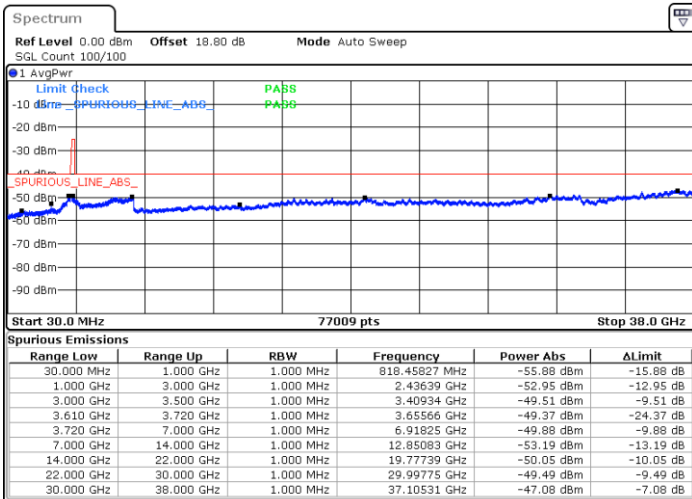

Date: 1.SEP.2021 00:17:12

Date: 1.SEP.2021 00:00:44

Highest Channel / Full RB

N/A

Date: 1.SEP.2021 00:21:19

LTE Band 48 / 10MHz

QPSK

Lowest Channel / 1RB0

Lowest Channel / 1RBmax

Date: 27.AUG.2021 09:54:49

Date: 27.AUG.2021 10:06:50

Lowest Channel / Full RB

N/A

Date: 27.AUG.2021 10:10:17

LTE Band 48 / 10MHz

QPSK

MiddleChannel / 1RB0

Middle Channel / 1RBmax

Date: 27.AUG.2021 10:20:03

Date: 27.AUG.2021 10:31:54

Middle Channel / Full RB

N/A

Date: 27.AUG.2021 10:35:41

LTE Band 48 / 10MHz

QPSK

Highest Channel / 1RB0

Highest Channel / 1RBmax

Date: 27.AUG.2021 10:45:17

Date: 27.AUG.2021 10:56:57

Highest Channel / Full RB

N/A

Date: 27.AUG.2021 10:59:12