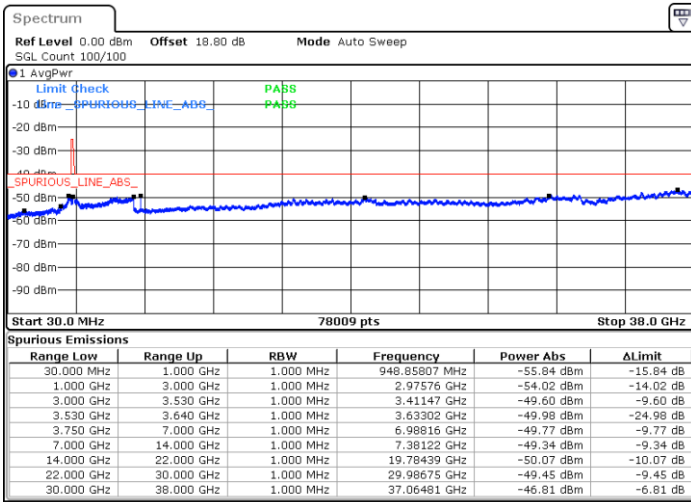

Date: 1.SEP.2021 00:17:12

Date: 1.SEP.2021 00:00:44

Highest Channel / Full RB

N/A

Date: 1.SEP.2021 00:21:19

LTE Band 48 / 10MHz

QPSK

Lowest Channel / 1RB0

Lowest Channel / 1RBmax

Date: 27.AUG.2021 09:54:49

Date: 27.AUG.2021 10:06:50

Lowest Channel / Full RB

N/A

Date: 27.AUG.2021 10:10:17

LTE Band 48 / 10MHz

QPSK

MiddleChannel / 1RB0

Middle Channel / 1RBmax

Date: 27.AUG.2021 10:20:03

Date: 27.AUG.2021 10:31:54

Middle Channel / Full RB

N/A

Date: 27.AUG.2021 10:35:41

LTE Band 48 / 10MHz

QPSK

Highest Channel / 1RB0

Highest Channel / 1RBmax

Date: 27.AUG.2021 10:45:17

Date: 27.AUG.2021 10:56:57

Highest Channel / Full RB

N/A

Date: 27.AUG.2021 10:59:12