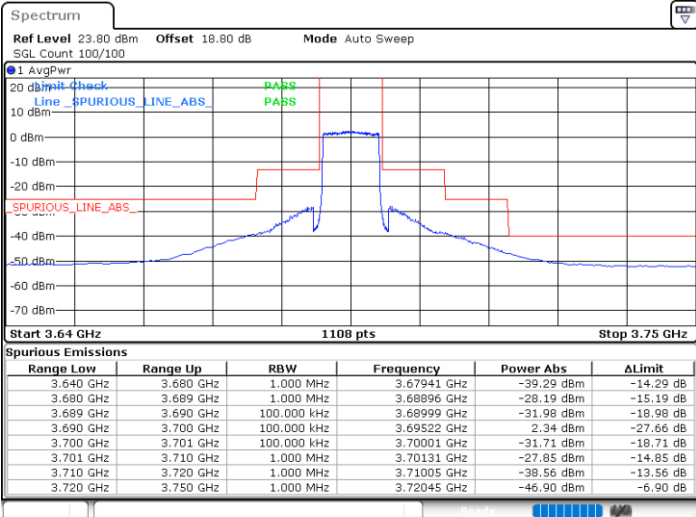

N/A

Date: 27.AUG.2021 10:38:33

LTE Band 48 / 10MHz

64QAM

Highest Channel / 1RB0

Highest Channel / 1RBmax

Date: 27.AUG.2021 10:48:18

Date: 27.AUG.2021 10:51:02

Highest Channel / Full RB

N/A

Date: 27.AUG.2021 11:01:59

LTE Band 48 / 15MHz

64QAM

Lowest Channel / 1RB0

Lowest Channel / 1RBmax

Date: 26.AUG.2021 16:43:06