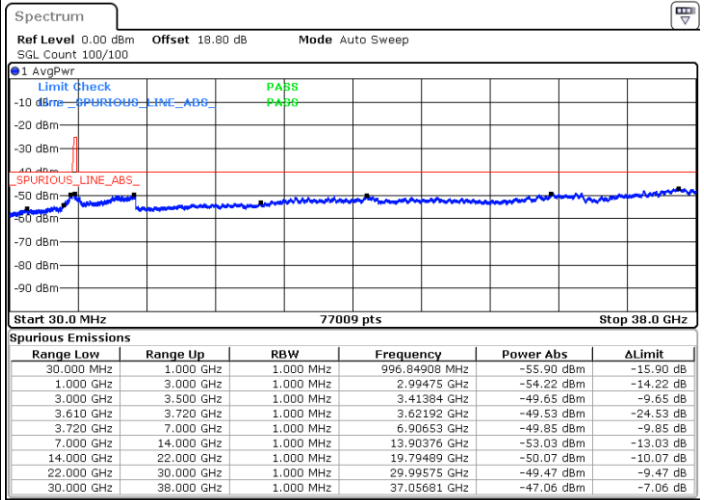

QPSK

Highest Channel / 1RB0

Highest Channel / 1RBmax

Date: 27.AUG.2021 10:45:17

Date: 27.AUG.2021 10:56:57

Highest Channel / Full RB

N/A

Date: 27.AUG.2021 10:59:12

LTE Band 48 / 15MHz

QPSK

Lowest Channel / 1RB0

Lowest Channel / 1RBmax

Date: 26.AUG.2021 16:39:29

Date: 26.AUG.2021 16:46:29

Lowest Channel / Full RB

N/A

Date: 26.AUG.2021 17:05:20

LTE Band 48 / 15MHz

QPSK

Middle Channel / 1RB0

Middle Channel / 1RBmax

Date: 26.AUG.2021 17:36:56

Date: 26.AUG.2021 17:46:49

Middle Channel / Full RB