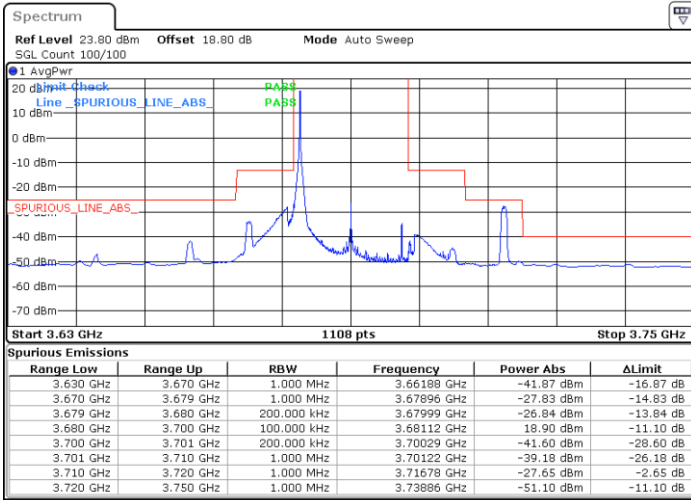

Lowest Channel / 1RB0

Lowest Channel / 1RBmax

Date: 26.AUG.2021 12:31:08

Date: 26.AUG.2021 13:00:17

Lowest Channel / Full RB

N/A

Date: 26.AUG.2021 12:33:56

LTE Band 48 / 20MHz

64QAM

Middle Channel / 1RB0

Middle Channel / 1RBmax

Date: 26.AUG.2021 15:20:08

Date: 26.AUG.2021 15:48:30

Middle Channel / Full RB

N/A

Date: 26.AUG.2021 16:01:45

LTE Band 48 / 20MHz

64QAM

Highest Channel / 1RB0

Highest Channel / 1RBmax

Date: 26.AUG.2021 16:18:18

Date: 26.AUG.2021 16:26:28

Highest Channel / Full RB

N/A