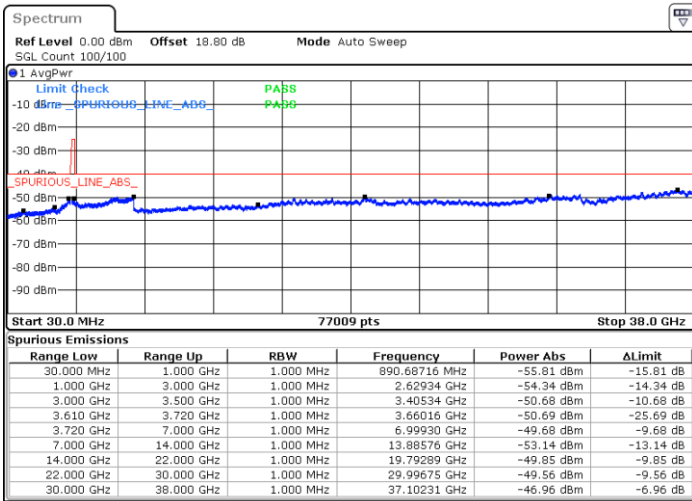

Highest Channel / 1RBmax

Date: 26.AUG.2021 16:14:57

Date: 26.AUG.2021 16:23:14

Highest Channel / Full RB

N/A

Date: 26.AUG.2021 16:30:12

LTE Band 48 / 5MHz

16QAM

Lowest Channel / 1RB0

Lowest Channel / 1RBmax

Date: 27.AUG.2021 18:11:12

Date: 27.AUG.2021 18:18:57

Lowest Channel / Full RB

N/A

Date: 31.AUG.2021 23:33:41

LTE Band 48 / 5MHz