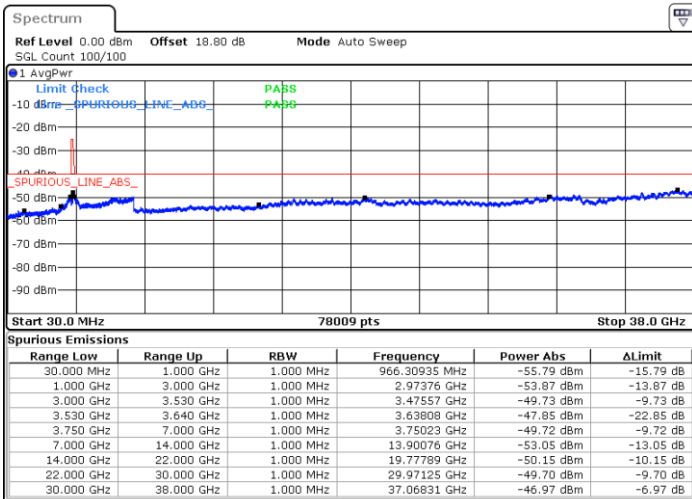

Date: 26.AUG.2021 15:06:26

Date: 26.AUG.2021 15:38:49

Middle Channel / Full RB

N/A

Date: 26.AUG.2021 15:53:35

LTE Band 48 / 20MHz

QPSK

Highest Channel / 1RB0

Highest Channel / 1RBmax

Date: 26.AUG.2021 16:14:57

Date: 26.AUG.2021 16:23:14

Highest Channel / Full RB

N/A

Date: 26.AUG.2021 16:30:12

LTE Band 48 / 5MHz

16QAM

Lowest Channel / 1RB0

Lowest Channel / 1RBmax

Date: 27.AUG.2021 18:11:12

Date: 27.AUG.2021 18:18:57

Lowest Channel / Full RB

N/A

Date: 31.AUG.2021 23:33:41

LTE Band 48 / 5MHz