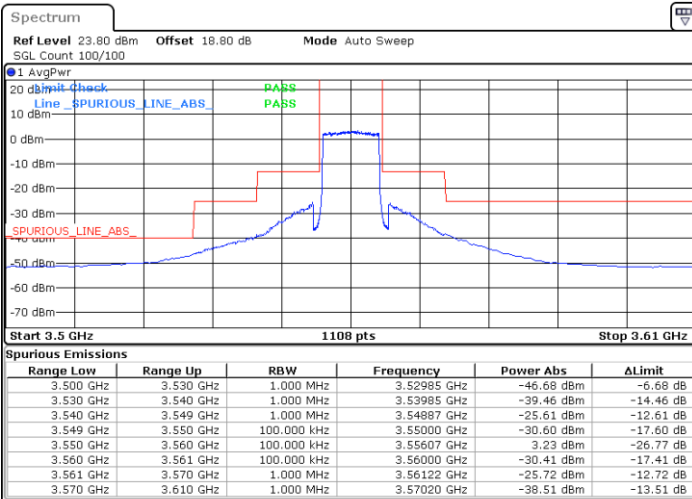

LTE Band 48 / 10MHz

64QAM

Lowest Channel / 1RB0

Lowest Channel / 1RBmax

Date: 27.AUG.2021 09:59:31

Date: 27.AUG.2021 10:01:37

Lowest Channel / Full RB

N/A

Date: 27.AUG.2021 10:14:25

LTE Band 48 / 10MHz

64QAM

Middle Channel / 1RB0

Middle Channel / 1RBmax

Date: 27.AUG.2021 10:23:08

Date: 27.AUG.2021 10:25:12

Middle Channel / Full RB