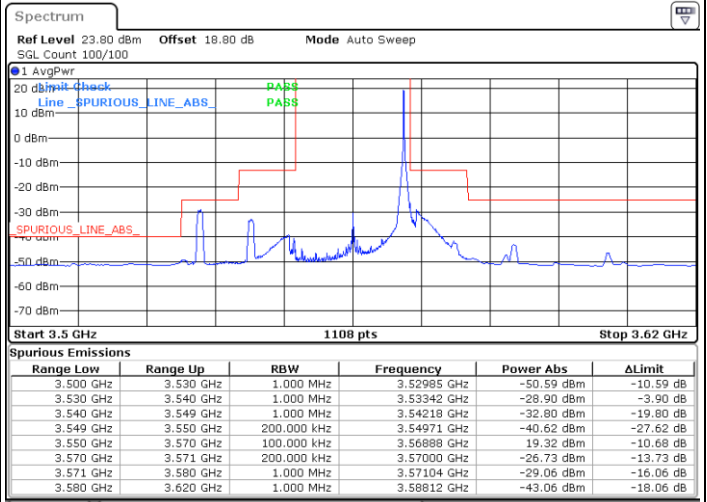

Highest Channel / 1RBmax

Date: 26.AUG.2021 18:20:13

Date: 26.AUG.2021 18:32:41

Highest Channel / Full RB

N/A

Date: 26.AUG.2021 18:51:04

LTE Band 48 / 20MHz

64QAM

Lowest Channel / 1RB0

Lowest Channel / 1RBmax

Date: 26.AUG.2021 12:31:08

Date: 26.AUG.2021 13:00:17

Lowest Channel / Full RB

N/A

Date: 26.AUG.2021 12:33:56

LTE Band 48 / 20MHz