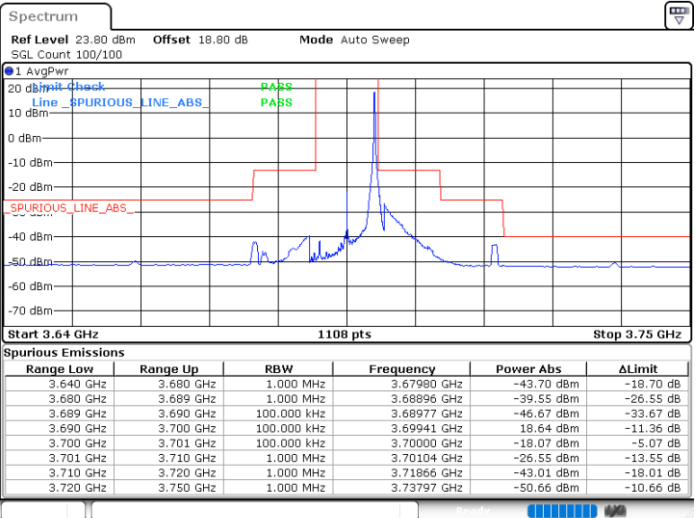

N/A

Date: 27.AUG.2021 10:38:33

LTE Band 48 / 10MHz

64QAM

Highest Channel / 1RB0

Highest Channel / 1RBmax

Date: 27.AUG.2021 10:48:18

Date: 27.AUG.2021 10:51:02

Highest Channel / Full RB

N/A

Date: 27.AUG.2021 11:01:59

LTE Band 48 / 15MHz

64QAM

Lowest Channel / 1RB0

Lowest Channel / 1RBmax

Date: 26.AUG.2021 16:43:06