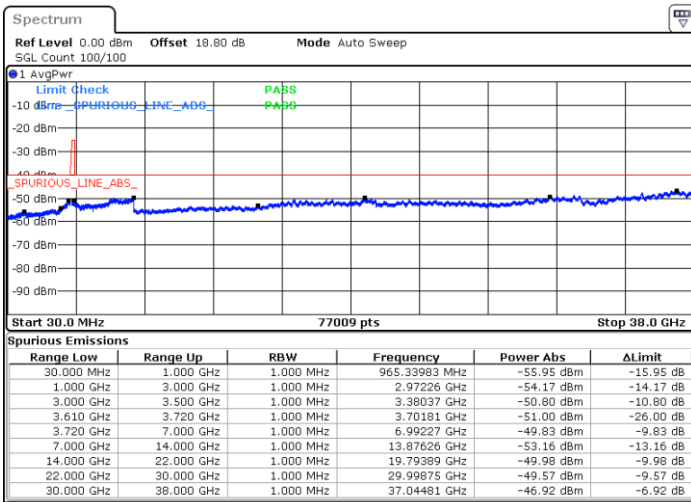

#### Lowest Channel / 1RB0

#### Lowest Channel / 1RBmax

Date: 27.AUG.2021 18:04:40

Date: 27.AUG.2021 18:38:22

#### Lowest Channel / Full RB

N/A

Date: 31.AUG.2021 23:31:04

LTE Band 48 / 5MHz

QPSK

Middle Channel / 1RB0

Middle Channel / 1RBmax

Date: 31.AUG.2021 23:45:03

Date: 31.AUG.2021 23:58:32

Middle Channel / Full RB

N/A

Date: 31.AUG.2021 23:43:01

LTE Band 48 / 5MHz

QPSK

Highest Channel / 1RB0

Highest Channel / 1RBmax