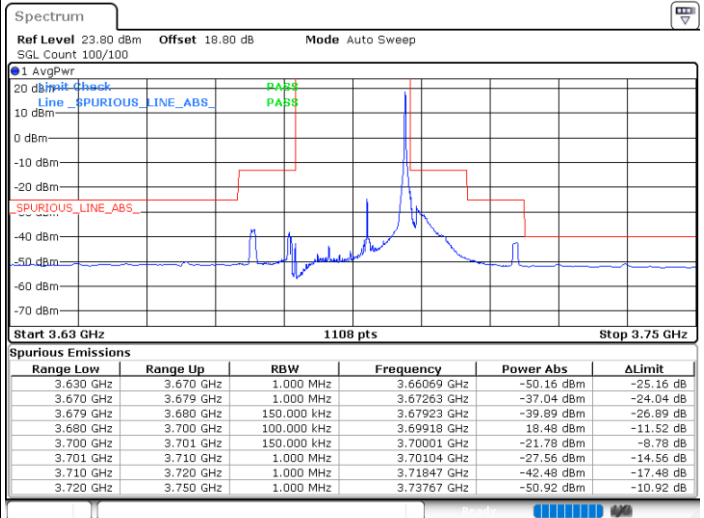

Date: 26.AUG.2021 17:40:59

Date: 26.AUG.2021 17:51:13

Middle Channel / Full RB

N/A

Date: 26.AUG.2021 18:07:05

LTE Band 48 / 15MHz

64QAM

Highest Channel / 1RB0

Highest Channel / 1RBmax

Date: 26.AUG.2021 18:20:13

Date: 26.AUG.2021 18:32:41

Highest Channel / Full RB

N/A

Date: 26.AUG.2021 18:51:04

LTE Band 48 / 20MHz

64QAM

Lowest Channel / 1RB0

Lowest Channel / 1RBmax

Date: 26.AUG.2021 12:31:08

Date: 26.AUG.2021 13:00:17

Lowest Channel / Full RB

N/A

Date: 26.AUG.2021 12:33:56

LTE Band 48 / 20MHz