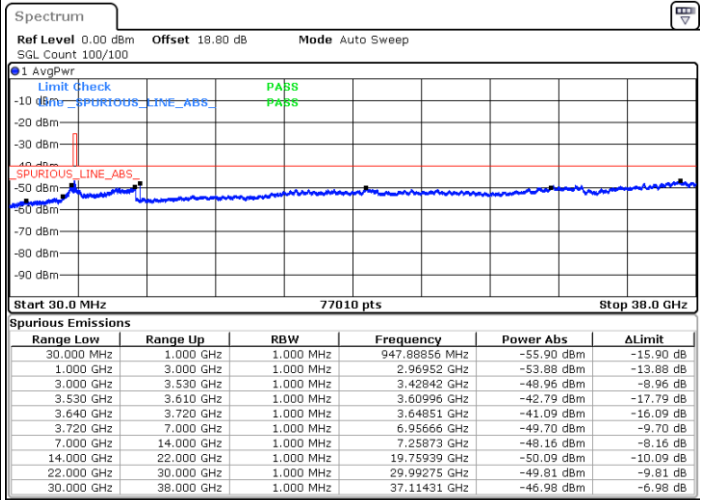

Date: 1.SEP.2021 00:17:12

Date: 1.SEP.2021 00:00:44

Highest Channel / Full RB

N/A

Date: 1.SEP.2021 00:21:19

LTE Band 48 / 10MHz

QPSK

Lowest Channel / 1RB0

Lowest Channel / 1RBmax

Date: 27.AUG.2021 09:54:49

Date: 27.AUG.2021 10:06:50

Lowest Channel / Full RB

N/A

Date: 27.AUG.2021 10:10:17

LTE Band 48 / 10MHz

QPSK

MiddleChannel / 1RB0

Middle Channel / 1RBmax

Date: 27.AUG.2021 10:20:03

Date: 27.AUG.2021 10:31:54

Middle Channel / Full RB

N/A

Date: 27.AUG.2021 10:35:41

LTE Band 48 / 10MHz

QPSK

Highest Channel / 1RB0

Highest Channel / 1RBmax

Date: 27.AUG.2021 10:45:17

Date: 27.AUG.2021 10:56:57

Highest Channel / Full RB

N/A

Date: 27.AUG.2021 10:59:12