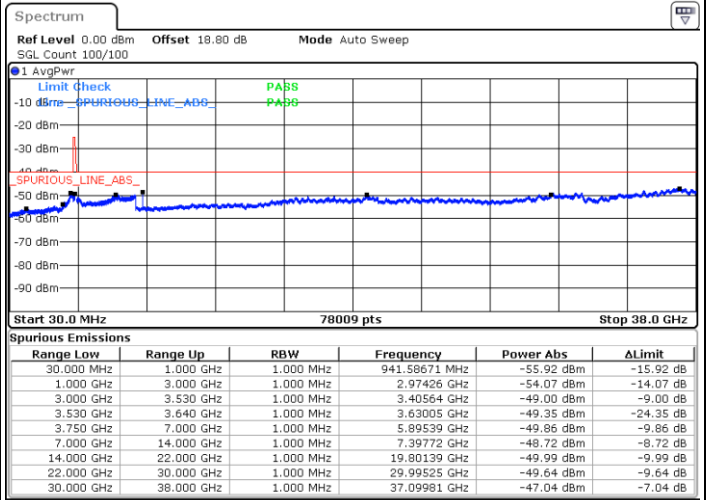

Date: 26.AUG.2021 12:51:36

Lowest Channel / Full RB

N/A

Date: 26.AUG.2021 12:48:52

LTE Band 48 / 20MHz

QPSK

Middle Channel / 1RB0

Middle Channel / 1RBmax

Date: 26.AUG.2021 15:06:26

Date: 26.AUG.2021 15:38:49

Middle Channel / Full RB

N/A

Date: 26.AUG.2021 15:53:35

LTE Band 48 / 20MHz

QPSK

Highest Channel / 1RB0

Highest Channel / 1RBmax

Date: 26.AUG.2021 16:14:57

Date: 26.AUG.2021 16:23:14

Highest Channel / Full RB

N/A

Date: 26.AUG.2021 16:30:12

LTE Band 48 / 5MHz

16QAM

Lowest Channel / 1RB0

Lowest Channel / 1RBmax

Date: 27.AUG.2021 18:11:12

Date: 27.AUG.2021 18:18:57

Lowest Channel / Full RB

N/A

Date: 31.AUG.2021 23:33:41

LTE Band 48 / 5MHz