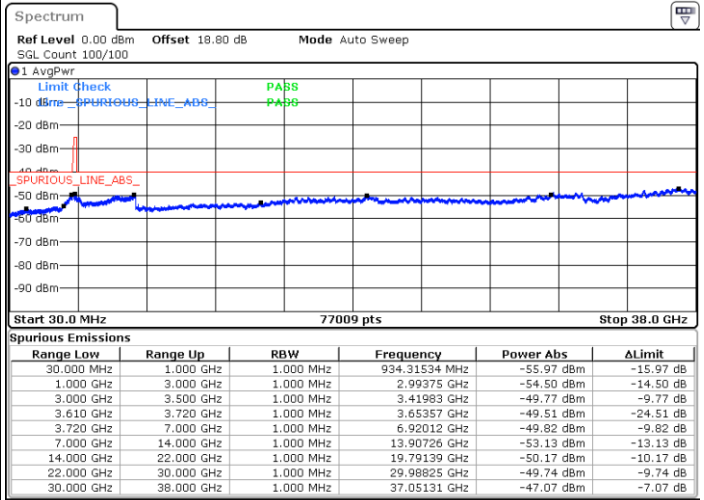

Middle Channel / Full RB

N/A

Date: 27.AUG.2021 10:37:45

LTE Band 48 / 10MHz

16QAM

Highest Channel / 1RB0

Highest Channel / 1RBmax

Date: 27.AUG.2021 10:47:11

Date: 27.AUG.2021 10:55:01

Highest Channel / Full RB

N/A

Date: 27.AUG.2021 11:01:06

LTE Band 48 / 15MHz

16QAM

Lowest Channel / 1RB0

Lowest Channel / 1RBmax

Date: 26.AUG.2021 16:41:47

Date: 26.AUG.2021 16:48:55

Lowest Channel / Full RB

N/A

Date: 26.AUG.2021 17:07:27