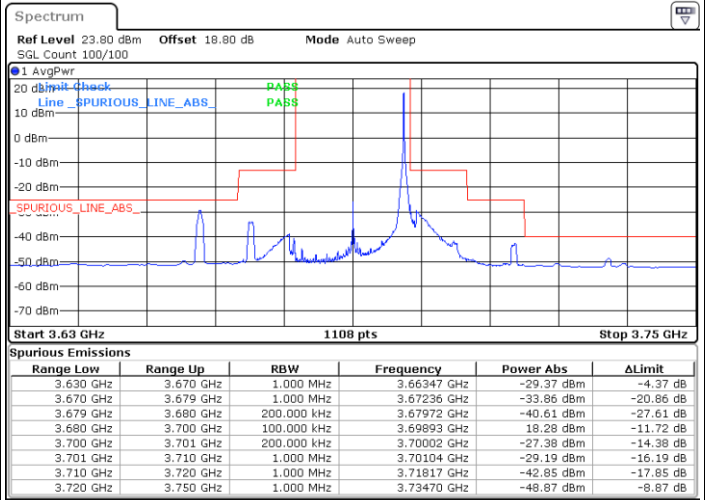

Lowest Channel / 1RB0

Lowest Channel / 1RBmax

Date: 26.AUG.2021 12:31:08

Date: 26.AUG.2021 13:00:17

Lowest Channel / Full RB

N/A

Date: 26.AUG.2021 12:33:56

LTE Band 48 / 20MHz

64QAM

Middle Channel / 1RB0

Middle Channel / 1RBmax

Date: 26.AUG.2021 15:20:08

Date: 26.AUG.2021 15:48:30

Middle Channel / Full RB

N/A

Date: 26.AUG.2021 16:01:45

LTE Band 48 / 20MHz

64QAM

Highest Channel / 1RB0

Highest Channel / 1RBmax

Date: 26.AUG.2021 16:18:18

Date: 26.AUG.2021 16:26:28

Highest Channel / Full RB

N/A