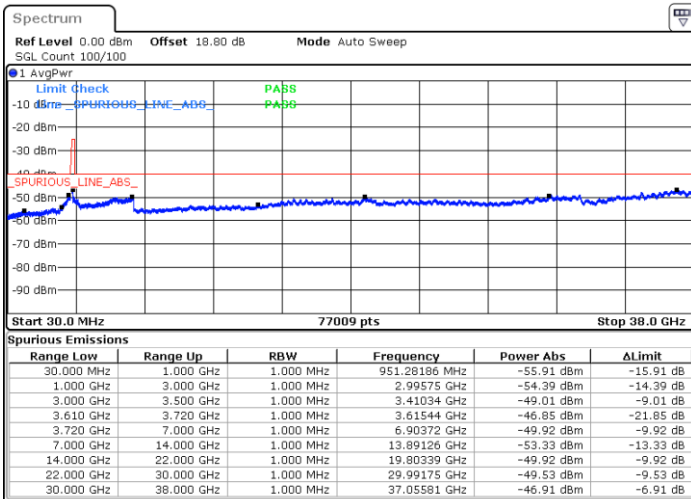

N/A

Date: 26.AUG.2021 18:00:11

LTE Band 48 / 15MHz

QPSK

Highest Channel / 1RB0

Highest Channel / 1RBmax

Date: 26.AUG.2021 18:14:11

Date: 26.AUG.2021 18:24:57

Highest Channel / Full RB

N/A

Date: 26.AUG.2021 18:45:59

LTE Band 48 / 20MHz

QPSK

Lowest Channel / 1RB0

Lowest Channel / 1RBmax

Date: 26.AUG.2021 12:27:35

Date: 26.AUG.2021 12:51:36

Lowest Channel / Full RB

N/A

Date: 26.AUG.2021 12:48:52

LTE Band 48 / 20MHz

QPSK

Middle Channel / 1RB0

Middle Channel / 1RBmax