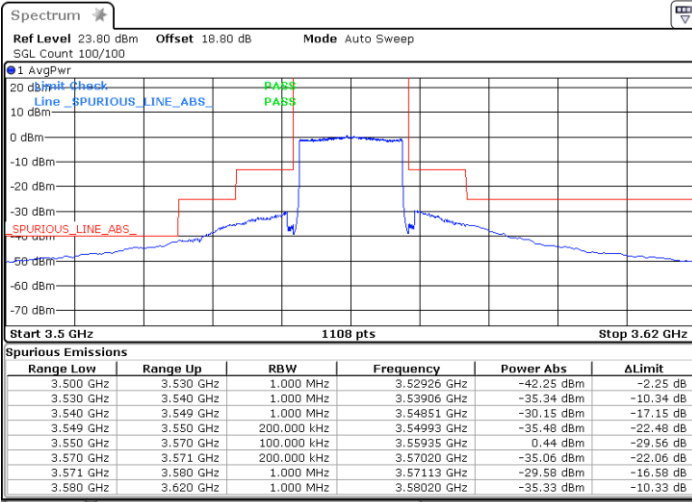

Highest Channel / 1RBmax

Date: 26.AUG.2021 18:20:13

Date: 26.AUG.2021 18:32:41

Highest Channel / Full RB

N/A

Date: 26.AUG.2021 18:51:04

LTE Band 48 / 20MHz

64QAM

Lowest Channel / 1RB0

Lowest Channel / 1RBmax

Date: 26.AUG.2021 12:31:08

Date: 26.AUG.2021 13:00:17

Lowest Channel / Full RB

N/A

Date: 26.AUG.2021 12:33:56

LTE Band 48 / 20MHz