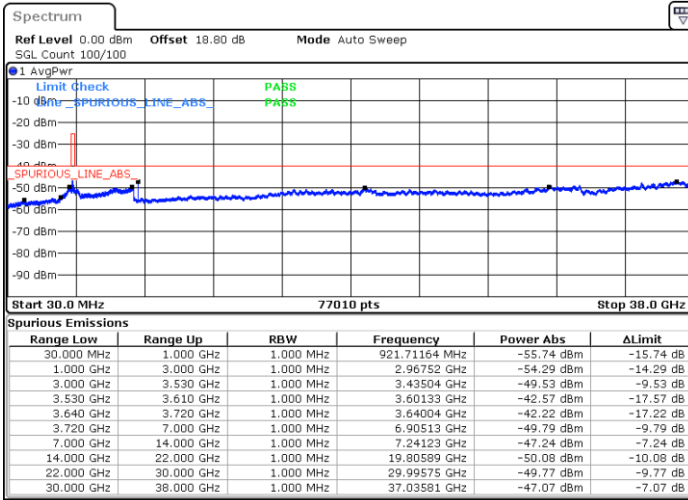

Date: 1.SEP.2021 00:17:12

Date: 1.SEP.2021 00:00:44

Highest Channel / Full RB

N/A

Date: 1.SEP.2021 00:21:19

LTE Band 48 / 10MHz

QPSK

Lowest Channel / 1RB0

Lowest Channel / 1RBmax

Date: 27.AUG.2021 09:54:49

Date: 27.AUG.2021 10:06:50

Lowest Channel / Full RB

N/A

Date: 27.AUG.2021 10:10:17

LTE Band 48 / 10MHz

QPSK

MiddleChannel / 1RB0

Middle Channel / 1RBmax

Date: 27.AUG.2021 10:20:03

Date: 27.AUG.2021 10:31:54

Middle Channel / Full RB

N/A

Date: 27.AUG.2021 10:35:41

LTE Band 48 / 10MHz

QPSK

Highest Channel / 1RB0

Highest Channel / 1RBmax

Date: 27.AUG.2021 10:45:17

Date: 27.AUG.2021 10:56:57

Highest Channel / Full RB

N/A

Date: 27.AUG.2021 10:59:12