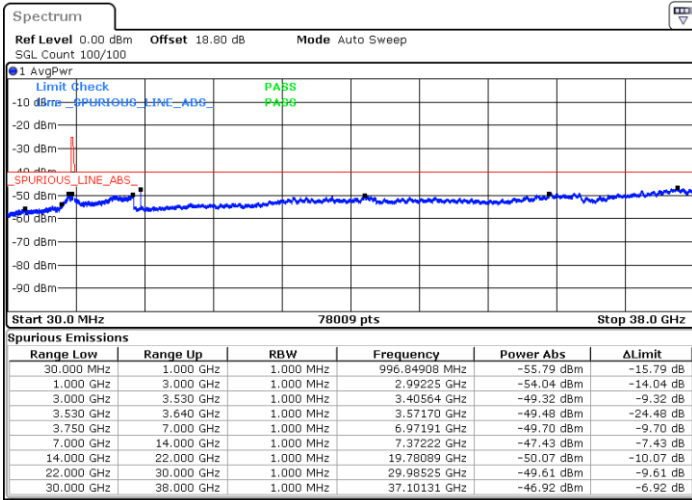

Date: 26.AUG.2021 17:05:20

LTE Band 48 / 15MHz

QPSK

Middle Channel / 1RB0

Middle Channel / 1RBmax

Date: 26.AUG.2021 17:36:56

Date: 26.AUG.2021 17:46:49

Middle Channel / Full RB

N/A

Date: 26.AUG.2021 18:00:11

LTE Band 48 / 15MHz

QPSK

Highest Channel / 1RB0

Highest Channel / 1RBmax

Date: 26.AUG.2021 18:14:11

Date: 26.AUG.2021 18:24:57

Highest Channel / Full RB

N/A

Date: 26.AUG.2021 18:45:59

LTE Band 48 / 20MHz

QPSK

Lowest Channel / 1RB0

Lowest Channel / 1RBmax

Date: 26.AUG.2021 12:27:35