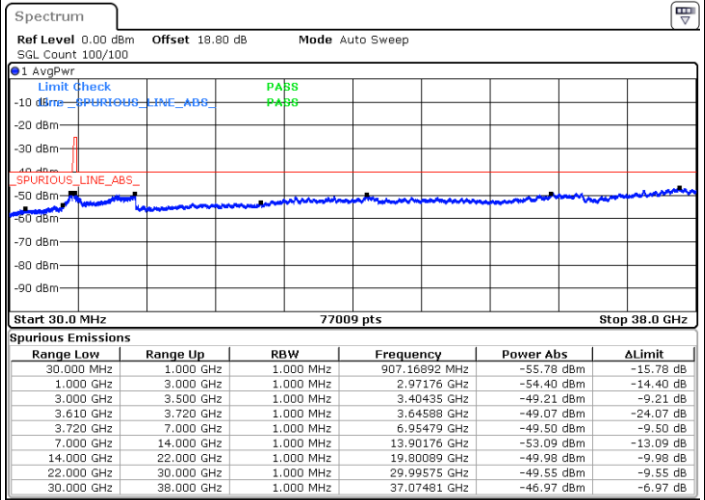

N/A

Date: 26.AUG.2021 18:00:11

LTE Band 48 / 15MHz

QPSK

Highest Channel / 1RB0

Highest Channel / 1RBmax

Date: 26.AUG.2021 18:14:11

Date: 26.AUG.2021 18:24:57

Highest Channel / Full RB

N/A

Date: 26.AUG.2021 18:45:59

LTE Band 48 / 20MHz

QPSK

Lowest Channel / 1RB0

Lowest Channel / 1RBmax

Date: 26.AUG.2021 12:27:35

Date: 26.AUG.2021 12:51:36

Lowest Channel / Full RB

N/A

Date: 26.AUG.2021 12:48:52

LTE Band 48 / 20MHz

QPSK

Middle Channel / 1RB0

Middle Channel / 1RBmax