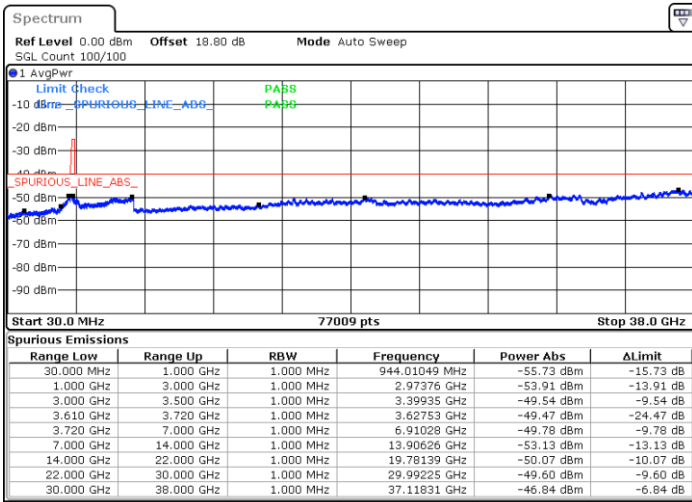

Date: 26.AUG.2021 15:06:26

Date: 26.AUG.2021 15:38:49

Middle Channel / Full RB

N/A

Date: 26.AUG.2021 15:53:35

LTE Band 48 / 20MHz

QPSK

Highest Channel / 1RB0

Highest Channel / 1RBmax

Date: 26.AUG.2021 16:14:57

Date: 26.AUG.2021 16:23:14

Highest Channel / Full RB

N/A

Date: 26.AUG.2021 16:30:12

LTE Band 48 / 5MHz

16QAM

Lowest Channel / 1RB0

Lowest Channel / 1RBmax

Date: 27.AUG.2021 18:11:12

Date: 27.AUG.2021 18:18:57

Lowest Channel / Full RB

N/A

Date: 31.AUG.2021 23:33:41

LTE Band 48 / 5MHz