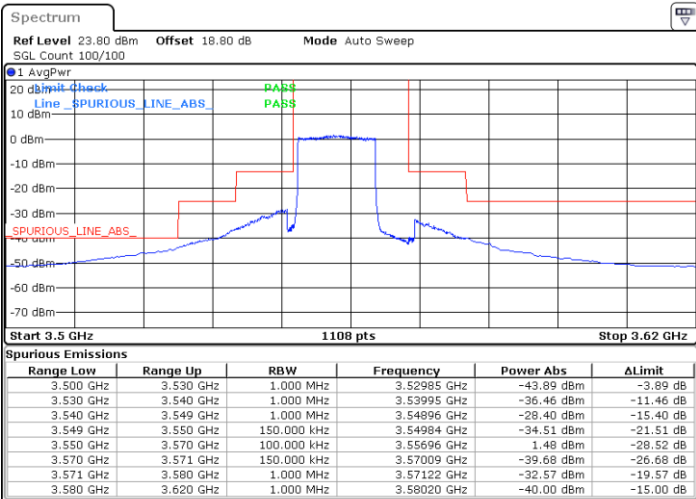

N/A

Date: 27.AUG.2021 10:38:33

LTE Band 48 / 10MHz

64QAM

Highest Channel / 1RB0

Highest Channel / 1RBmax

Date: 27.AUG.2021 10:48:18

Date: 27.AUG.2021 10:51:02

Highest Channel / Full RB

N/A

Date: 27.AUG.2021 11:01:59

LTE Band 48 / 15MHz

64QAM

Lowest Channel / 1RB0

Lowest Channel / 1RBmax

Date: 26.AUG.2021 16:43:06

Date: 26.AUG.2021 16:50:01

Lowest Channel / Full RB

N/A

Date: 26.AUG.2021 17:15:09

LTE Band 48 / 15MHz

64QAM

Middle Channel / 1RB0

Middle Channel / 1RBmax