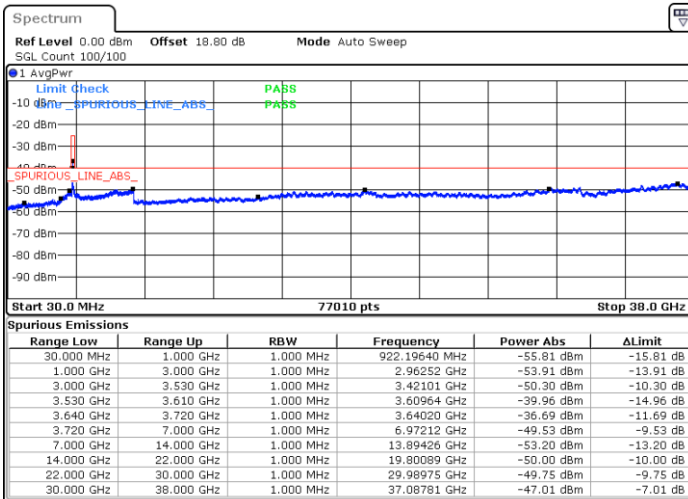

Date: 1.SEP.2021 00:17:12

Date: 1.SEP.2021 00:00:44

Highest Channel / Full RB

N/A

Date: 1.SEP.2021 00:21:19

LTE Band 48 / 10MHz

QPSK

Lowest Channel / 1RB0

Lowest Channel / 1RBmax

Date: 27.AUG.2021 09:54:49

Date: 27.AUG.2021 10:06:50

Lowest Channel / Full RB

N/A

Date: 27.AUG.2021 10:10:17

LTE Band 48 / 10MHz

QPSK

MiddleChannel / 1RB0

Middle Channel / 1RBmax

Date: 27.AUG.2021 10:20:03

Date: 27.AUG.2021 10:31:54

Middle Channel / Full RB

N/A

Date: 27.AUG.2021 10:35:41

LTE Band 48 / 10MHz

QPSK

Highest Channel / 1RB0

Highest Channel / 1RBmax

Date: 27.AUG.2021 10:45:17

Date: 27.AUG.2021 10:56:57

Highest Channel / Full RB

N/A

Date: 27.AUG.2021 10:59:12