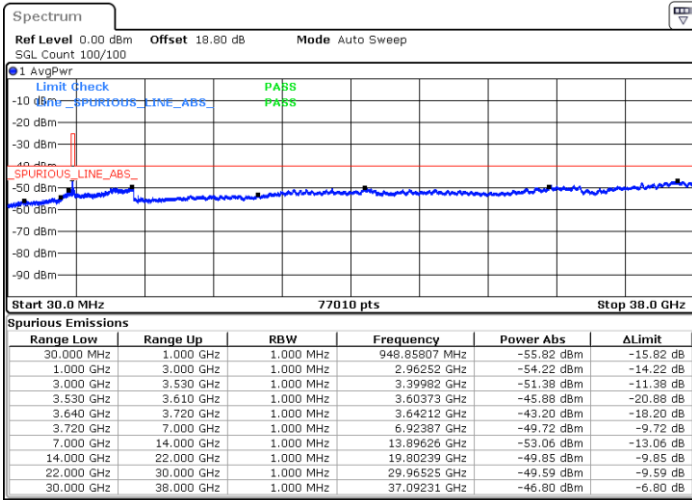

LTE Band 48 / 5MHz

16QAM

Middle Channel / 1RB0

Middle Channel / 1RBmax

Date: 31.AUG.2021 23:47:03