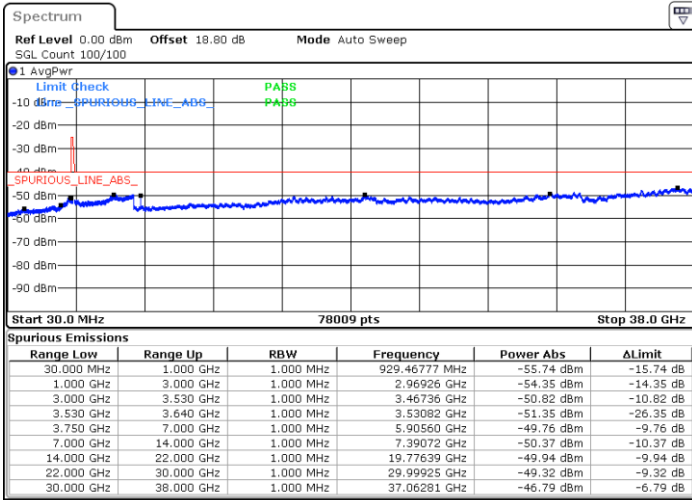

Lowest Channel / 1RB0

Lowest Channel / 1RBmax

Date: 27.AUG.2021 18:11:12

Date: 27.AUG.2021 18:18:57

Lowest Channel / Full RB

N/A

Date: 31.AUG.2021 23:33:41

LTE Band 48 / 5MHz

16QAM

Middle Channel / 1RB0

Middle Channel / 1RBmax

Date: 31.AUG.2021 23:47:03

Date: 31.AUG.2021 23:55:17

Middle Channel / Full RB

N/A

Date: 31.AUG.2021 23:41:05

LTE Band 48 / 5MHz

16QAM

Highest Channel / 1RB0

Highest Channel / 1RBmax

Date: 1.SEP.2021 00:13:35

Date: 1.SEP.2021 00:05:15

Highest Channel / Full RB

N/A

Date: 1.SEP.2021 00:24:39

LTE Band 48 / 10MHz

16QAM

Lowest Channel / 1RB0

Lowest Channel / 1RBmax

Date: 27.AUG.2021 09:57:31

Date: 27.AUG.2021 10:04:38

Lowest Channel / Full RB