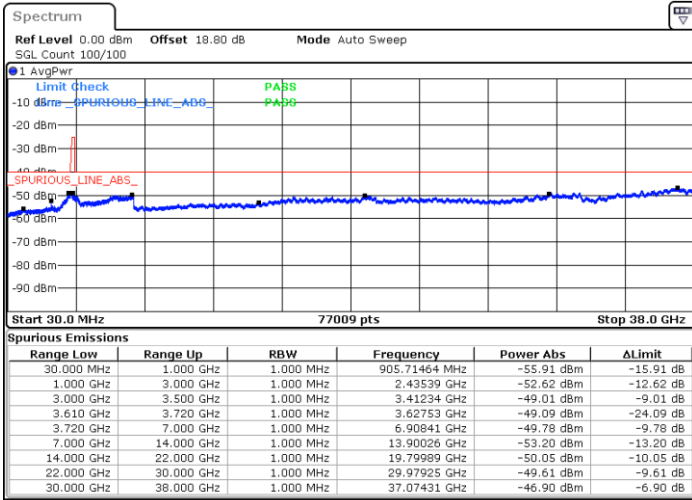

Date: 31.AUG.2021 23:58:32

Middle Channel / Full RB

N/A

Date: 31.AUG.2021 23:43:01

LTE Band 48 / 5MHz

QPSK

Highest Channel / 1RB0

Highest Channel / 1RBmax

Date: 1.SEP.2021 00:17:12

Date: 1.SEP.2021 00:00:44

Highest Channel / Full RB

N/A

Date: 1.SEP.2021 00:21:19

LTE Band 48 / 10MHz

QPSK

Lowest Channel / 1RB0

Lowest Channel / 1RBmax

Date: 27.AUG.2021 09:54:49

Date: 27.AUG.2021 10:06:50

Lowest Channel / Full RB

N/A

Date: 27.AUG.2021 10:10:17

LTE Band 48 / 10MHz

QPSK

MiddleChannel / 1RB0

Middle Channel / 1RBmax

Date: 27.AUG.2021 10:20:03

Date: 27.AUG.2021 10:31:54

Middle Channel / Full RB

N/A

Date: 27.AUG.2021 10:35:41

LTE Band 48 / 10MHz