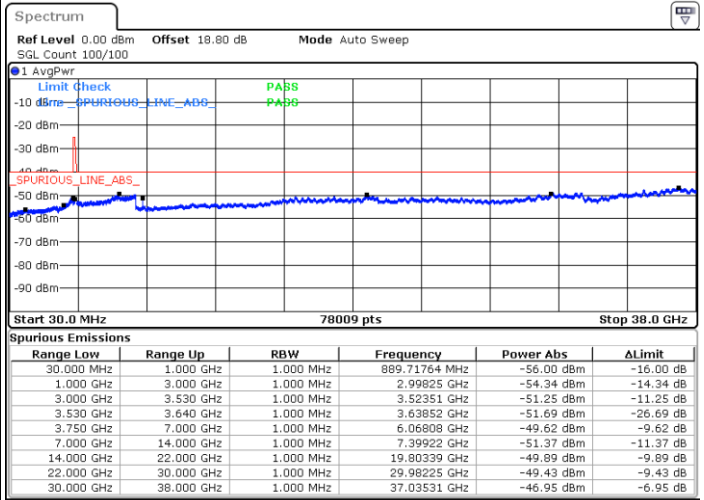

Lowest Channel / 1RB0

Lowest Channel / 1RBmax

Date: 27.AUG.2021 18:11:12

Date: 27.AUG.2021 18:18:57

Lowest Channel / Full RB

N/A

Date: 31.AUG.2021 23:33:41

LTE Band 48 / 5MHz

16QAM

Middle Channel / 1RB0

Middle Channel / 1RBmax

Date: 31.AUG.2021 23:47:03

Date: 31.AUG.2021 23:55:17

Middle Channel / Full RB

N/A

Date: 31.AUG.2021 23:41:05

LTE Band 48 / 5MHz

16QAM

Highest Channel / 1RB0

Highest Channel / 1RBmax

Date: 1.SEP.2021 00:13:35

Date: 1.SEP.2021 00:05:15

Highest Channel / Full RB

N/A

Date: 1.SEP.2021 00:24:39

LTE Band 48 / 10MHz

16QAM

Lowest Channel / 1RB0

Lowest Channel / 1RBmax

Date: 27.AUG.2021 09:57:31

Date: 27.AUG.2021 10:04:38

Lowest Channel / Full RB