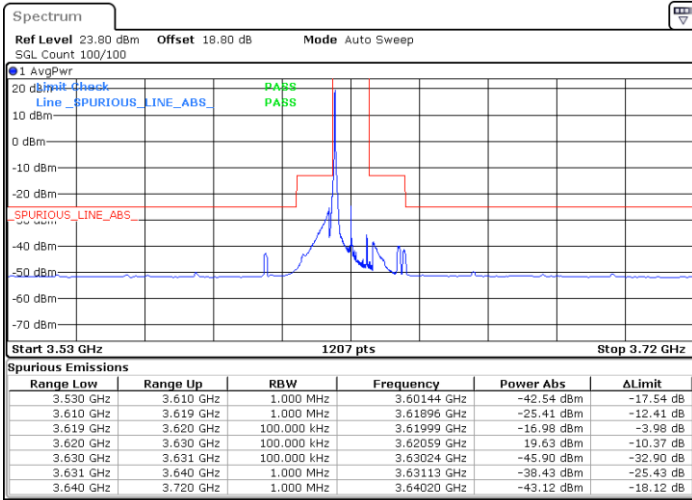

LTE Band 48 / 10MHz

64QAM

Lowest Channel / 1RB0

Lowest Channel / 1RBmax

Date: 27.AUG.2021 09:59:31

Date: 27.AUG.2021 10:01:37

Lowest Channel / Full RB

N/A

Date: 27.AUG.2021 10:14:25

LTE Band 48 / 10MHz

64QAM

Middle Channel / 1RB0

Middle Channel / 1RBmax

Date: 27.AUG.2021 10:23:08

Date: 27.AUG.2021 10:25:12

Middle Channel / Full RB

N/A

Date: 27.AUG.2021 10:38:33

LTE Band 48 / 10MHz

64QAM

Highest Channel / 1RB0

Highest Channel / 1RBmax

Date: 27.AUG.2021 10:48:18

Date: 27.AUG.2021 10:51:02