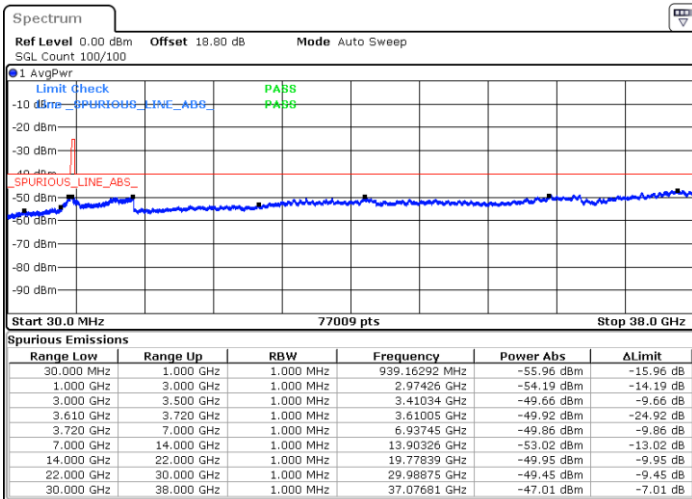

Middle Channel / Full RB

N/A

Date: 27.AUG.2021 10:37:45

LTE Band 48 / 10MHz

16QAM

Highest Channel / 1RB0

Highest Channel / 1RBmax

Date: 27.AUG.2021 10:47:11

Date: 27.AUG.2021 10:55:01

Highest Channel / Full RB

N/A

Date: 27.AUG.2021 11:01:06

LTE Band 48 / 15MHz

16QAM

Lowest Channel / 1RB0

Lowest Channel / 1RBmax

Date: 26.AUG.2021 16:41:47

Date: 26.AUG.2021 16:48:55

Lowest Channel / Full RB

N/A

Date: 26.AUG.2021 17:07:27