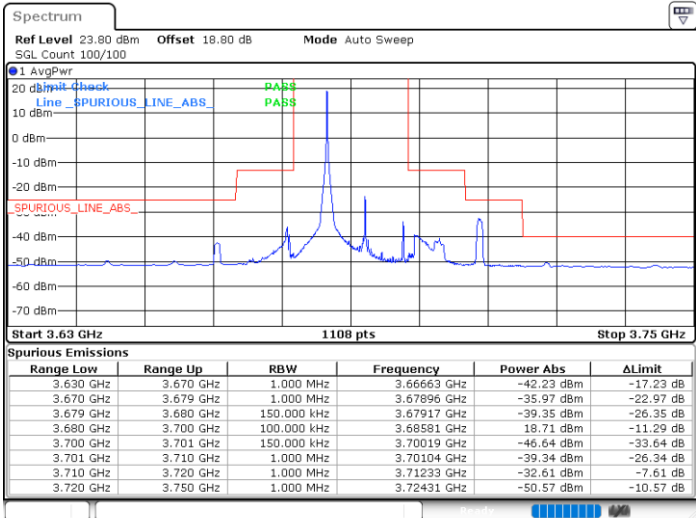

Date: 26.AUG.2021 17:40:59

Date: 26.AUG.2021 17:51:13

Middle Channel / Full RB

N/A

Date: 26.AUG.2021 18:07:05

LTE Band 48 / 15MHz

64QAM

Highest Channel / 1RB0

Highest Channel / 1RBmax

Date: 26.AUG.2021 18:20:13

Date: 26.AUG.2021 18:32:41

Highest Channel / Full RB

N/A

Date: 26.AUG.2021 18:51:04

LTE Band 48 / 20MHz

64QAM