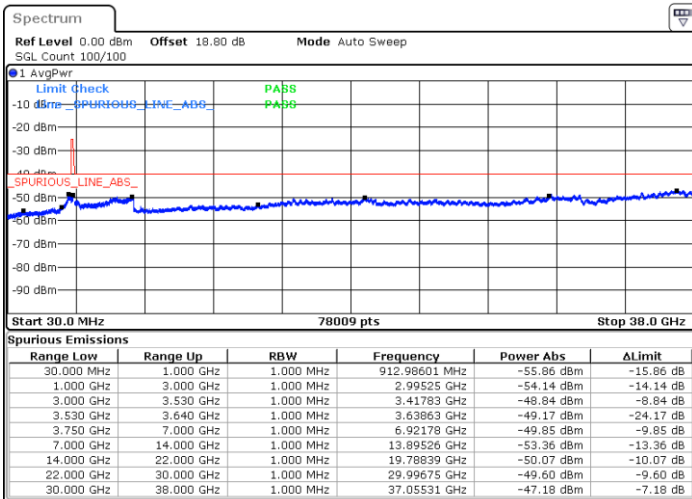

Date: 26.AUG.2021 17:05:20

LTE Band 48 / 15MHz

QPSK

Middle Channel / 1RB0

Middle Channel / 1RBmax

Date: 26.AUG.2021 17:36:56

Date: 26.AUG.2021 17:46:49

Middle Channel / Full RB

N/A

Date: 26.AUG.2021 18:00:11

LTE Band 48 / 15MHz

QPSK

Highest Channel / 1RB0

Highest Channel / 1RBmax

Date: 26.AUG.2021 18:14:11

Date: 26.AUG.2021 18:24:57

Highest Channel / Full RB

N/A

Date: 26.AUG.2021 18:45:59

LTE Band 48 / 20MHz

QPSK

Lowest Channel / 1RB0

Lowest Channel / 1RBmax

Date: 26.AUG.2021 12:27:35