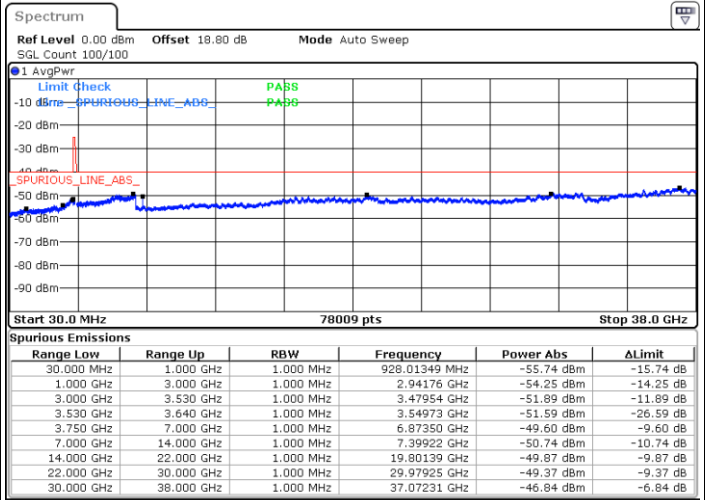

#### Lowest Channel / Full RB

N/A

Date: 31.AUG.2021 23:31:04

LTE Band 48 / 5MHz

QPSK

Middle Channel / 1RB0

Middle Channel / 1RBmax

Date: 31.AUG.2021 23:45:03

Date: 31.AUG.2021 23:58:32

Middle Channel / Full RB

N/A

Date: 31.AUG.2021 23:43:01

LTE Band 48 / 5MHz

QPSK

Highest Channel / 1RB0

Highest Channel / 1RBmax

Date: 1.SEP.2021 00:17:12

Date: 1.SEP.2021 00:00:44

Highest Channel / Full RB

N/A

Date: 1.SEP.2021 00:21:19

LTE Band 48 / 10MHz

QPSK

Lowest Channel / 1RB0

Lowest Channel / 1RBmax

Date: 27.AUG.2021 09:54:49

Date: 27.AUG.2021 10:06:50

Lowest Channel / Full RB

N/A

Date: 27.AUG.2021 10:10:17

LTE Band 48 / 10MHz

QPSK