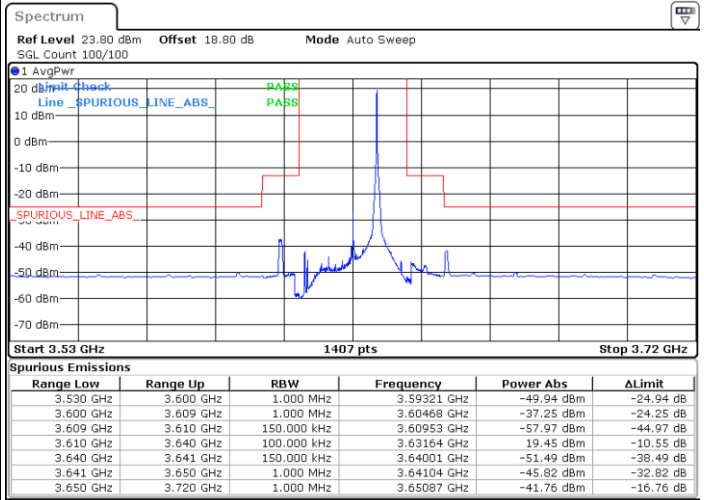

Highest Channel / Full RB

N/A

Date: 27.AUG.2021 11:01:59

LTE Band 48 / 15MHz

64QAM

Lowest Channel / 1RB0

Lowest Channel / 1RBmax

Date: 26.AUG.2021 16:43:06

Date: 26.AUG.2021 16:50:01

Lowest Channel / Full RB

N/A

Date: 26.AUG.2021 17:15:09

LTE Band 48 / 15MHz

64QAM

Middle Channel / 1RB0

Middle Channel / 1RBmax

Date: 26.AUG.2021 17:40:59

Date: 26.AUG.2021 17:51:13

Middle Channel / Full RB

N/A

Date: 26.AUG.2021 18:07:05

LTE Band 48 / 15MHz

64QAM

Highest Channel / 1RB0

Highest Channel / 1RBmax

Date: 26.AUG.2021 18:20:13

Date: 26.AUG.2021 18:32:41

Highest Channel / Full RB

N/A

Date: 26.AUG.2021 18:51:04

LTE Band 48 / 20MHz

64QAM