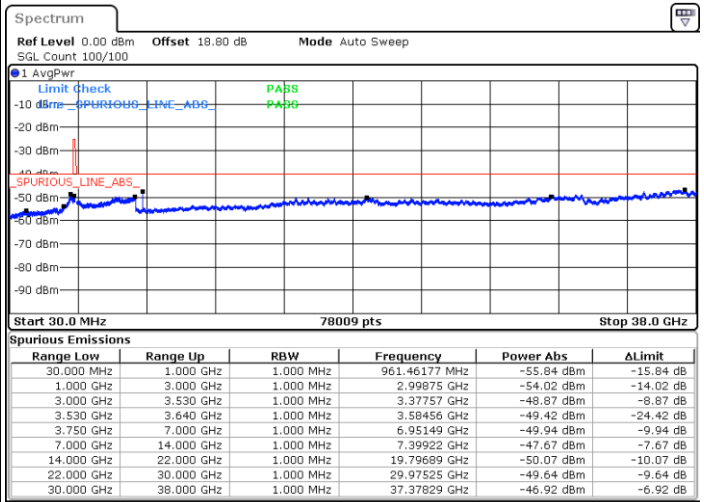

Date: 1.SEP.2021 00:17:12

Date: 1.SEP.2021 00:00:44

Highest Channel / Full RB

N/A

Date: 1.SEP.2021 00:21:19

LTE Band 48 / 10MHz

QPSK

Lowest Channel / 1RB0

Lowest Channel / 1RBmax

Date: 27.AUG.2021 09:54:49

Date: 27.AUG.2021 10:06:50

Lowest Channel / Full RB

N/A

Date: 27.AUG.2021 10:10:17

LTE Band 48 / 10MHz

QPSK

MiddleChannel / 1RB0

Middle Channel / 1RBmax

Date: 27.AUG.2021 10:20:03

Date: 27.AUG.2021 10:31:54

Middle Channel / Full RB

N/A

Date: 27.AUG.2021 10:35:41

LTE Band 48 / 10MHz

QPSK

Highest Channel / 1RB0

Highest Channel / 1RBmax

Date: 27.AUG.2021 10:45:17

Date: 27.AUG.2021 10:56:57

Highest Channel / Full RB

N/A

Date: 27.AUG.2021 10:59:12