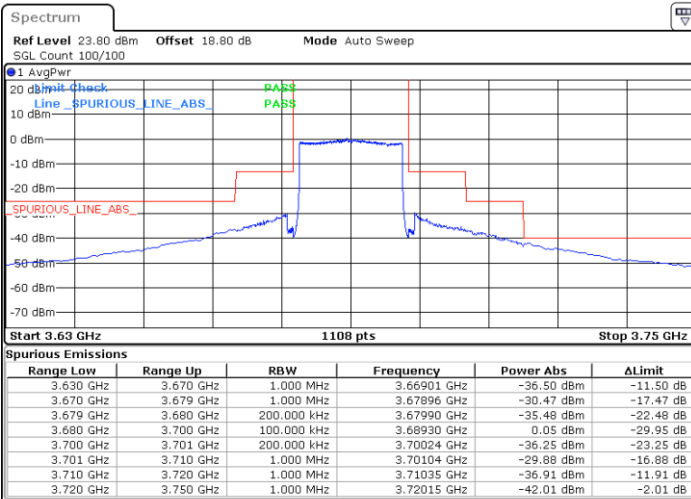

LTE Band 48 / 20MHz

64QAM

Highest Channel / 1RB0

Highest Channel / 1RBmax

Date: 26.AUG.2021 16:18:18

Date: 26.AUG.2021 16:26:28

Highest Channel / Full RB

N/A