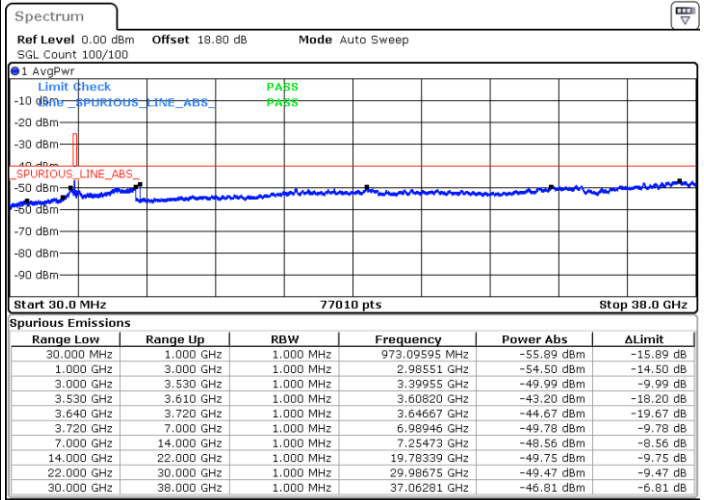

Date: 31.AUG.2021 23:55:17