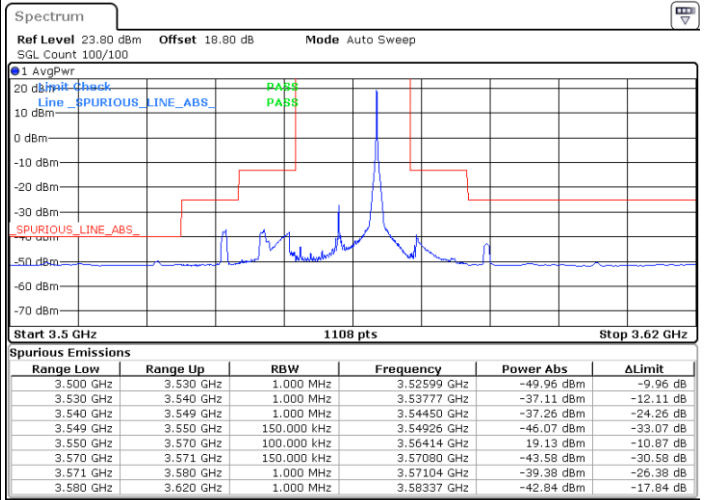

N/A

Date: 27.AUG.2021 10:38:33

LTE Band 48 / 10MHz

64QAM

Highest Channel / 1RB0

Highest Channel / 1RBmax

Date: 27.AUG.2021 10:48:18

Date: 27.AUG.2021 10:51:02

Highest Channel / Full RB

N/A

Date: 27.AUG.2021 11:01:59

LTE Band 48 / 15MHz

64QAM

Lowest Channel / 1RB0

Lowest Channel / 1RBmax

Date: 26.AUG.2021 16:43:06

Date: 26.AUG.2021 16:50:01

Lowest Channel / Full RB

N/A

Date: 26.AUG.2021 17:15:09

LTE Band 48 / 15MHz

64QAM

Middle Channel / 1RB0

Middle Channel / 1RBmax