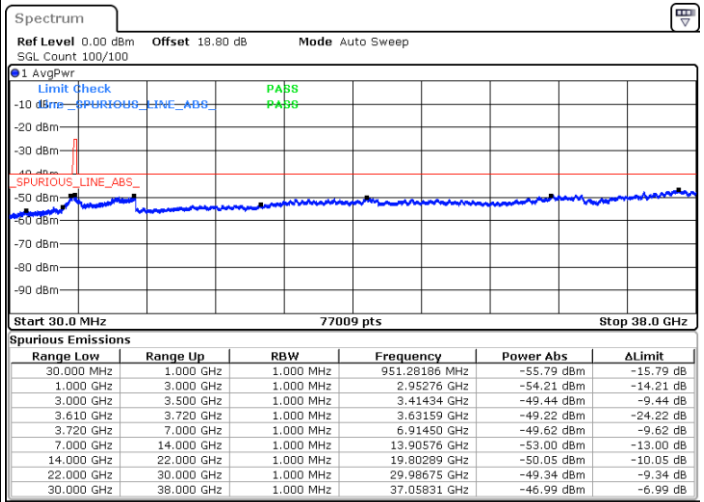

Date: 26.AUG.2021 15:06:26

Date: 26.AUG.2021 15:38:49

Middle Channel / Full RB

N/A

Date: 26.AUG.2021 15:53:35

LTE Band 48 / 20MHz

QPSK

Highest Channel / 1RB0

Highest Channel / 1RBmax

Date: 26.AUG.2021 16:14:57

Date: 26.AUG.2021 16:23:14

Highest Channel / Full RB

N/A

Date: 26.AUG.2021 16:30:12

LTE Band 48 / 5MHz

16QAM

Lowest Channel / 1RB0

Lowest Channel / 1RBmax

Date: 27.AUG.2021 18:11:12

Date: 27.AUG.2021 18:18:57

Lowest Channel / Full RB

N/A

Date: 31.AUG.2021 23:33:41

LTE Band 48 / 5MHz