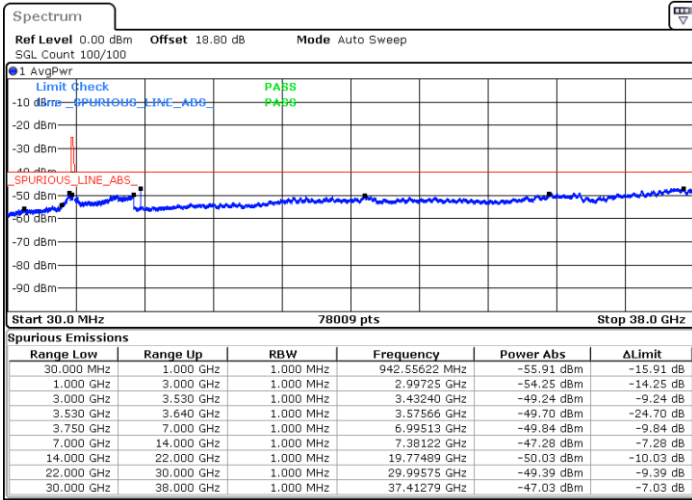

Date: 1.SEP.2021 00:24:39

LTE Band 48 / 10MHz

16QAM

Lowest Channel / 1RB0

Lowest Channel / 1RBmax

Date: 27.AUG.2021 09:57:31

Date: 27.AUG.2021 10:04:38

Lowest Channel / Full RB

N/A

Date: 27.AUG.2021 10:13:41

LTE Band 48 / 10MHz

16QAM

MiddleChannel / 1RB0

Middle Channel / 1RBmax

Date: 27.AUG.2021 10:22:09

Date: 27.AUG.2021 10:28:45

Middle Channel / Full RB

N/A

Date: 27.AUG.2021 10:37:45

LTE Band 48 / 10MHz

16QAM

Highest Channel / 1RB0

Highest Channel / 1RBmax

Date: 27.AUG.2021 10:47:11

Date: 27.AUG.2021 10:55:01

Highest Channel / Full RB

N/A

Date: 27.AUG.2021 11:01:06

LTE Band 48 / 15MHz

16QAM

Lowest Channel / 1RB0

Lowest Channel / 1RBmax