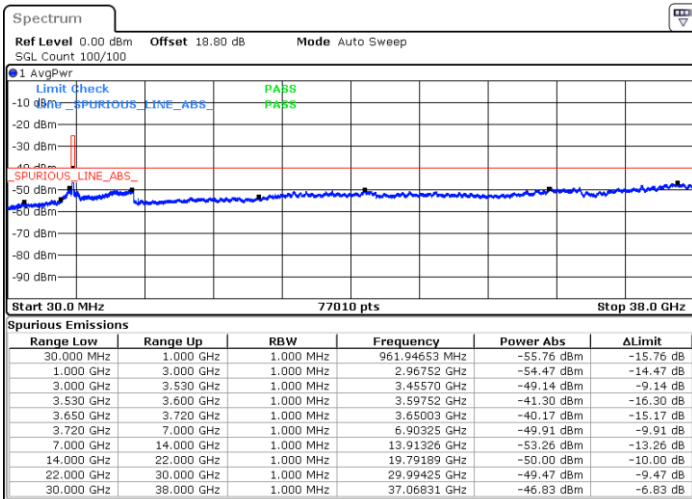

LTE Band 48 / 15MHz

QPSK

Lowest Channel / 1RB0

Lowest Channel / 1RBmax

Date: 26.AUG.2021 16:39:29

Date: 26.AUG.2021 16:46:29

Lowest Channel / Full RB

N/A

Date: 26.AUG.2021 17:05:20

LTE Band 48 / 15MHz

QPSK

Middle Channel / 1RB0

Middle Channel / 1RBmax

Date: 26.AUG.2021 17:36:56

Date: 26.AUG.2021 17:46:49

Middle Channel / Full RB

N/A

Date: 26.AUG.2021 18:00:11

LTE Band 48 / 15MHz

QPSK

Highest Channel / 1RB0

Highest Channel / 1RBmax

Date: 26.AUG.2021 18:14:11

Date: 26.AUG.2021 18:24:57

Highest Channel / Full RB

N/A

Date: 26.AUG.2021 18:45:59

LTE Band 48 / 20MHz

QPSK

Lowest Channel / 1RB0

Lowest Channel / 1RBmax

Date: 26.AUG.2021 12:27:35