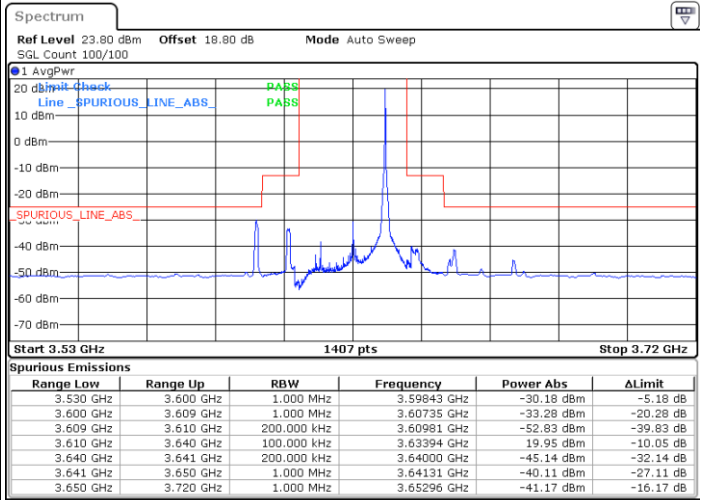

LTE Band 48 / 20MHz

64QAM

Middle Channel / 1RB0

Middle Channel / 1RBmax

Date: 26.AUG.2021 15:20:08

Date: 26.AUG.2021 15:48:30