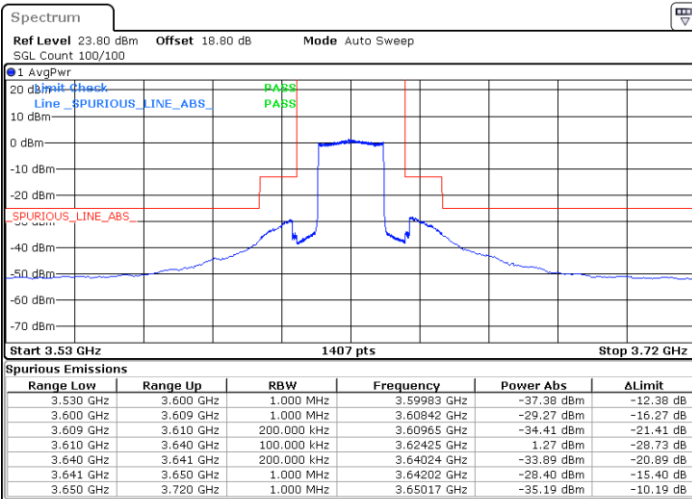

Middle Channel / Full RB

N/A

Date: 26.AUG.2021 16:01:45