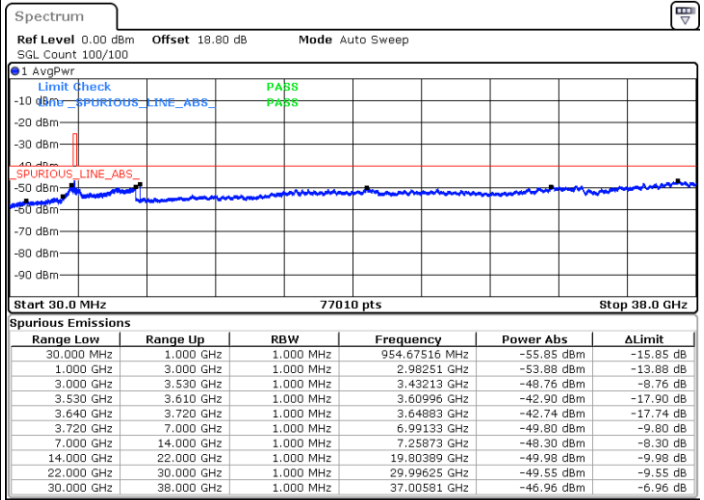

Date: 1.SEP.2021 00:24:39

LTE Band 48 / 10MHz

16QAM

Lowest Channel / 1RB0

Lowest Channel / 1RBmax

Date: 27.AUG.2021 09:57:31

Date: 27.AUG.2021 10:04:38

Lowest Channel / Full RB

N/A

Date: 27.AUG.2021 10:13:41

LTE Band 48 / 10MHz

16QAM

MiddleChannel / 1RB0

Middle Channel / 1RBmax

Date: 27.AUG.2021 10:22:09

Date: 27.AUG.2021 10:28:45

Middle Channel / Full RB

N/A

Date: 27.AUG.2021 10:37:45

LTE Band 48 / 10MHz

16QAM

Highest Channel / 1RB0

Highest Channel / 1RBmax

Date: 27.AUG.2021 10:47:11

Date: 27.AUG.2021 10:55:01

Highest Channel / Full RB

N/A

Date: 27.AUG.2021 11:01:06

LTE Band 48 / 15MHz

16QAM

Lowest Channel / 1RB0

Lowest Channel / 1RBmax