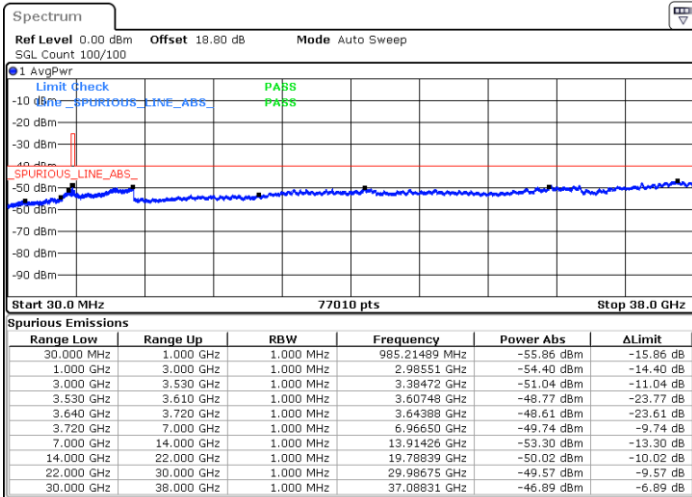

#### Lowest Channel / 1RBmax

Date: 27.AUG.2021 18:04:40

Date: 27.AUG.2021 18:38:22

#### Lowest Channel / Full RB

N/A

Date: 31.AUG.2021 23:31:04

LTE Band 48 / 5MHz

QPSK

Middle Channel / 1RB0

Middle Channel / 1RBmax

Date: 31.AUG.2021 23:45:03

Date: 31.AUG.2021 23:58:32

Middle Channel / Full RB

N/A

Date: 31.AUG.2021 23:43:01

LTE Band 48 / 5MHz

QPSK

Highest Channel / 1RB0

Highest Channel / 1RBmax

Date: 1.SEP.2021 00:17:12

Date: 1.SEP.2021 00:00:44

Highest Channel / Full RB

N/A

Date: 1.SEP.2021 00:21:19

LTE Band 48 / 10MHz

QPSK

Lowest Channel / 1RB0