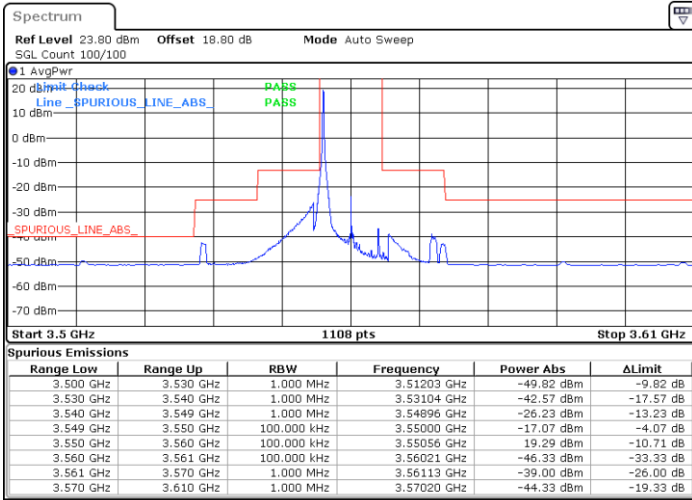

LTE Band 48 / 10MHz

64QAM

Lowest Channel / 1RB0

Lowest Channel / 1RBmax

Date: 27.AUG.2021 09:59:31

Date: 27.AUG.2021 10:01:37

Lowest Channel / Full RB

N/A

Date: 27.AUG.2021 10:14:25

LTE Band 48 / 10MHz

64QAM

Middle Channel / 1RB0

Middle Channel / 1RBmax

Date: 27.AUG.2021 10:23:08

Date: 27.AUG.2021 10:25:12

Middle Channel / Full RB