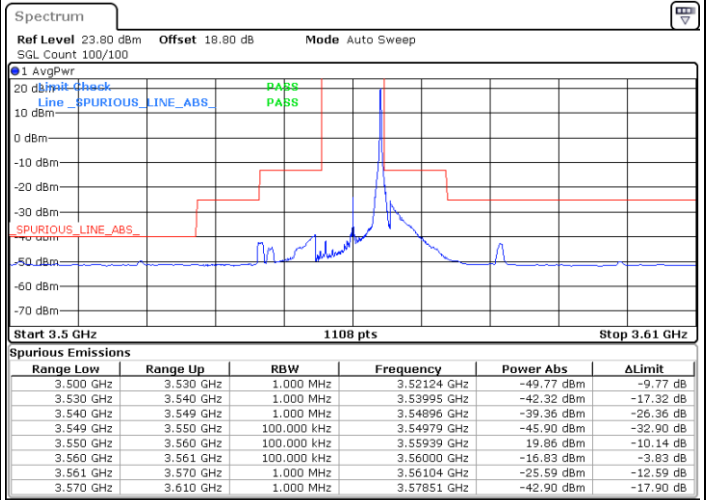

LTE Band 48 / 10MHz

64QAM

Lowest Channel / 1RB0

Lowest Channel / 1RBmax

Date: 27.AUG.2021 09:59:31

Date: 27.AUG.2021 10:01:37

Lowest Channel / Full RB

N/A

Date: 27.AUG.2021 10:14:25

LTE Band 48 / 10MHz

64QAM

Middle Channel / 1RB0

Middle Channel / 1RBmax

Date: 27.AUG.2021 10:23:08

Date: 27.AUG.2021 10:25:12

Middle Channel / Full RB