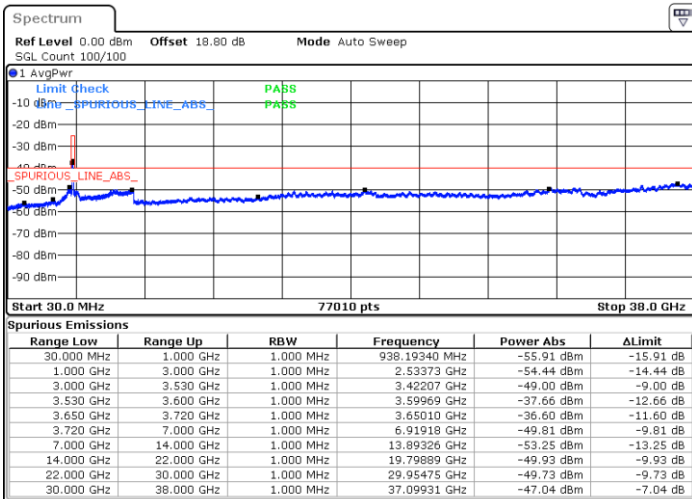

Highest Channel / Full RB

N/A

Date: 26.AUG.2021 18:45:59

LTE Band 48 / 20MHz

QPSK

Lowest Channel / 1RB0

Lowest Channel / 1RBmax

Date: 26.AUG.2021 12:27:35

Date: 26.AUG.2021 12:51:36

Lowest Channel / Full RB

N/A

Date: 26.AUG.2021 12:48:52

LTE Band 48 / 20MHz

QPSK

Middle Channel / 1RB0

Middle Channel / 1RBmax

Date: 26.AUG.2021 15:06:26

Date: 26.AUG.2021 15:38:49

Middle Channel / Full RB

N/A

Date: 26.AUG.2021 15:53:35

LTE Band 48 / 20MHz

QPSK

Highest Channel / 1RB0

Highest Channel / 1RBmax

Date: 26.AUG.2021 16:14:57

Date: 26.AUG.2021 16:23:14

Highest Channel / Full RB

N/A

Date: 26.AUG.2021 16:30:12

LTE Band 48 / 5MHz

16QAM