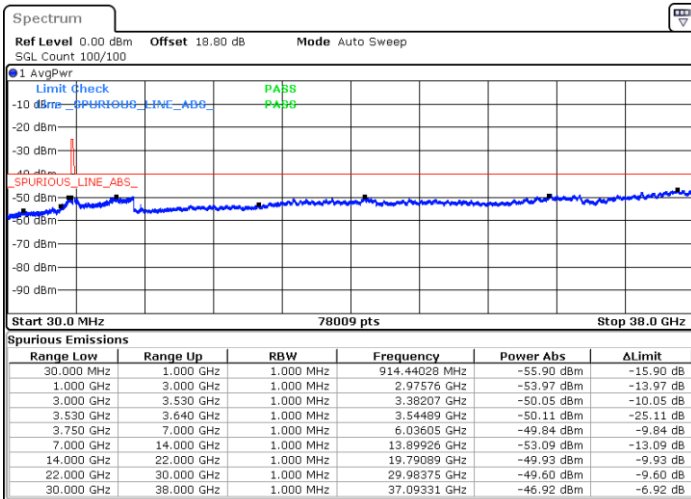

Lowest Channel / 1RBmax

Date: 27.AUG.2021 09:54:49

Date: 27.AUG.2021 10:06:50

Lowest Channel / Full RB

N/A

Date: 27.AUG.2021 10:10:17

LTE Band 48 / 10MHz

QPSK

MiddleChannel / 1RB0

Middle Channel / 1RBmax

Date: 27.AUG.2021 10:20:03

Date: 27.AUG.2021 10:31:54

Middle Channel / Full RB

N/A

Date: 27.AUG.2021 10:35:41

LTE Band 48 / 10MHz

QPSK

Highest Channel / 1RB0

Highest Channel / 1RBmax

Date: 27.AUG.2021 10:45:17

Date: 27.AUG.2021 10:56:57

Highest Channel / Full RB

N/A

Date: 27.AUG.2021 10:59:12

LTE Band 48 / 15MHz

QPSK

Lowest Channel / 1RB0

Lowest Channel / 1RBmax

Date: 26.AUG.2021 16:39:29

Date: 26.AUG.2021 16:46:29

Lowest Channel / Full RB

N/A