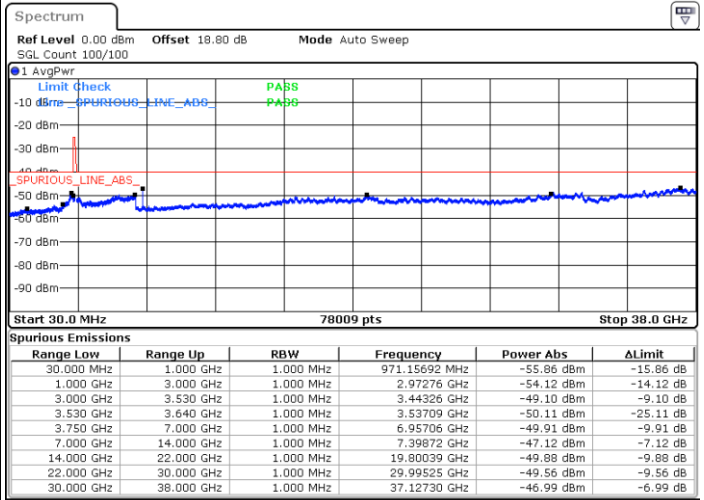

Date: 26.AUG.2021 17:05:20

LTE Band 48 / 15MHz

QPSK

Middle Channel / 1RB0

Middle Channel / 1RBmax

Date: 26.AUG.2021 17:36:56

Date: 26.AUG.2021 17:46:49

Middle Channel / Full RB

N/A

Date: 26.AUG.2021 18:00:11

LTE Band 48 / 15MHz

QPSK

Highest Channel / 1RB0

Highest Channel / 1RBmax

Date: 26.AUG.2021 18:14:11

Date: 26.AUG.2021 18:24:57

Highest Channel / Full RB

N/A

Date: 26.AUG.2021 18:45:59

LTE Band 48 / 20MHz

QPSK

Lowest Channel / 1RB0

Lowest Channel / 1RBmax

Date: 26.AUG.2021 12:27:35