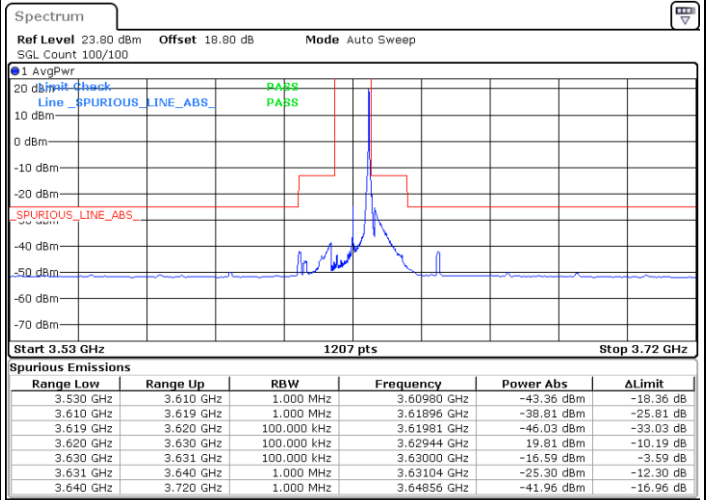

LTE Band 48 / 10MHz

64QAM

Lowest Channel / 1RB0

Lowest Channel / 1RBmax

Date: 27.AUG.2021 09:59:31

Date: 27.AUG.2021 10:01:37

Lowest Channel / Full RB

N/A

Date: 27.AUG.2021 10:14:25

LTE Band 48 / 10MHz

64QAM

Middle Channel / 1RB0

Middle Channel / 1RBmax

Date: 27.AUG.2021 10:23:08

Date: 27.AUG.2021 10:25:12

Middle Channel / Full RB

N/A

Date: 27.AUG.2021 10:38:33

LTE Band 48 / 10MHz

64QAM

Highest Channel / 1RB0

Highest Channel / 1RBmax

Date: 27.AUG.2021 10:48:18

Date: 27.AUG.2021 10:51:02