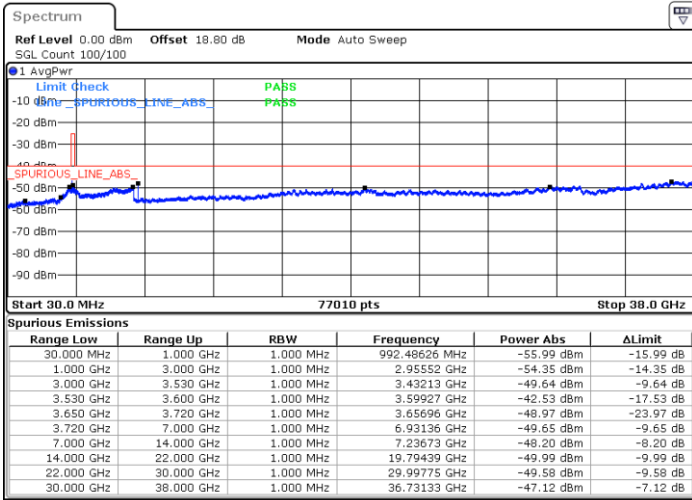

LTE Band 48 / 15MHz

QPSK

Lowest Channel / 1RB0

Lowest Channel / 1RBmax

Date: 26.AUG.2021 16:39:29

Date: 26.AUG.2021 16:46:29

Lowest Channel / Full RB

N/A

Date: 26.AUG.2021 17:05:20

LTE Band 48 / 15MHz

QPSK

Middle Channel / 1RB0

Middle Channel / 1RBmax

Date: 26.AUG.2021 17:36:56

Date: 26.AUG.2021 17:46:49

Middle Channel / Full RB

N/A

Date: 26.AUG.2021 18:00:11

LTE Band 48 / 15MHz

QPSK

Highest Channel / 1RB0

Highest Channel / 1RBmax

Date: 26.AUG.2021 18:14:11

Date: 26.AUG.2021 18:24:57

Highest Channel / Full RB

N/A

Date: 26.AUG.2021 18:45:59

LTE Band 48 / 20MHz

QPSK

Lowest Channel / 1RB0

Lowest Channel / 1RBmax

Date: 26.AUG.2021 12:27:35