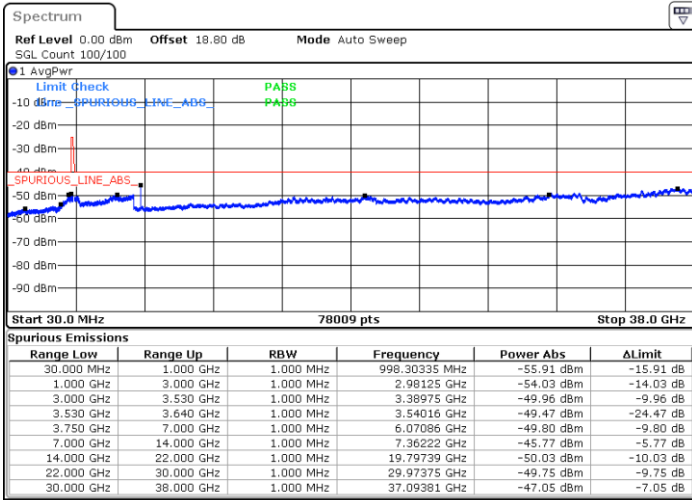

Date: 26.AUG.2021 12:51:36

Lowest Channel / Full RB

N/A

Date: 26.AUG.2021 12:48:52

LTE Band 48 / 20MHz

QPSK

Middle Channel / 1RB0

Middle Channel / 1RBmax

Date: 26.AUG.2021 15:06:26

Date: 26.AUG.2021 15:38:49

Middle Channel / Full RB

N/A

Date: 26.AUG.2021 15:53:35

LTE Band 48 / 20MHz

QPSK

Highest Channel / 1RB0

Highest Channel / 1RBmax

Date: 26.AUG.2021 16:14:57

Date: 26.AUG.2021 16:23:14

Highest Channel / Full RB

N/A

Date: 26.AUG.2021 16:30:12

LTE Band 48 / 5MHz

16QAM

Lowest Channel / 1RB0

Lowest Channel / 1RBmax

Date: 27.AUG.2021 18:11:12

Date: 27.AUG.2021 18:18:57

Lowest Channel / Full RB

N/A

Date: 31.AUG.2021 23:33:41

LTE Band 48 / 5MHz