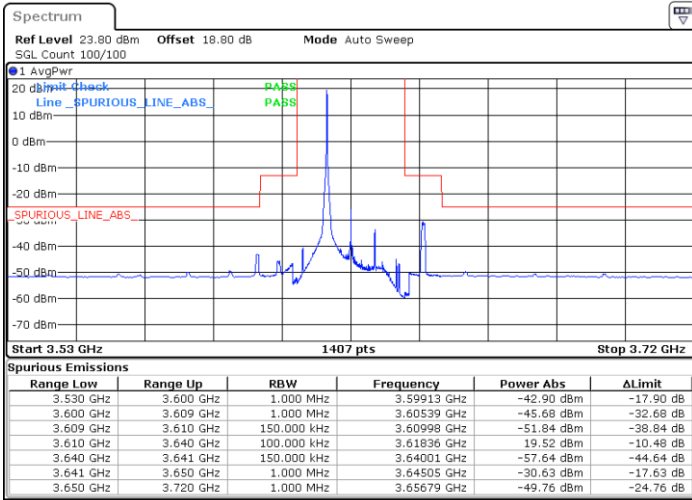

Highest Channel / Full RB

N/A

Date: 27.AUG.2021 11:01:59

LTE Band 48 / 15MHz

64QAM

Lowest Channel / 1RB0

Lowest Channel / 1RBmax

Date: 26.AUG.2021 16:43:06

Date: 26.AUG.2021 16:50:01

Lowest Channel / Full RB

N/A

Date: 26.AUG.2021 17:15:09

LTE Band 48 / 15MHz

64QAM

Middle Channel / 1RB0

Middle Channel / 1RBmax

Date: 26.AUG.2021 17:40:59

Date: 26.AUG.2021 17:51:13

Middle Channel / Full RB

N/A

Date: 26.AUG.2021 18:07:05

LTE Band 48 / 15MHz

64QAM

Highest Channel / 1RB0