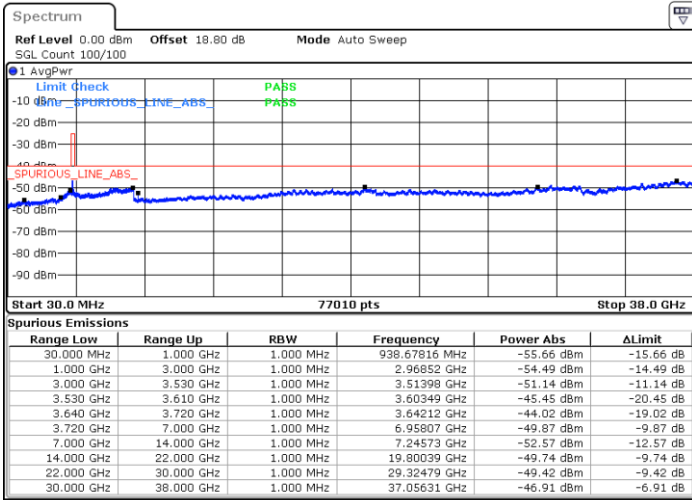

#### Lowest Channel / 1RBmax

Date: 27.AUG.2021 18:04:40

Date: 27.AUG.2021 18:38:22

#### Lowest Channel / Full RB

N/A

Date: 31.AUG.2021 23:31:04

LTE Band 48 / 5MHz

QPSK

Middle Channel / 1RB0

Middle Channel / 1RBmax

Date: 31.AUG.2021 23:45:03

Date: 31.AUG.2021 23:58:32

Middle Channel / Full RB

N/A

Date: 31.AUG.2021 23:43:01

LTE Band 48 / 5MHz

QPSK

Highest Channel / 1RB0

Highest Channel / 1RBmax

Date: 1.SEP.2021 00:17:12

Date: 1.SEP.2021 00:00:44

Highest Channel / Full RB

N/A

Date: 1.SEP.2021 00:21:19

LTE Band 48 / 10MHz

QPSK

Lowest Channel / 1RB0