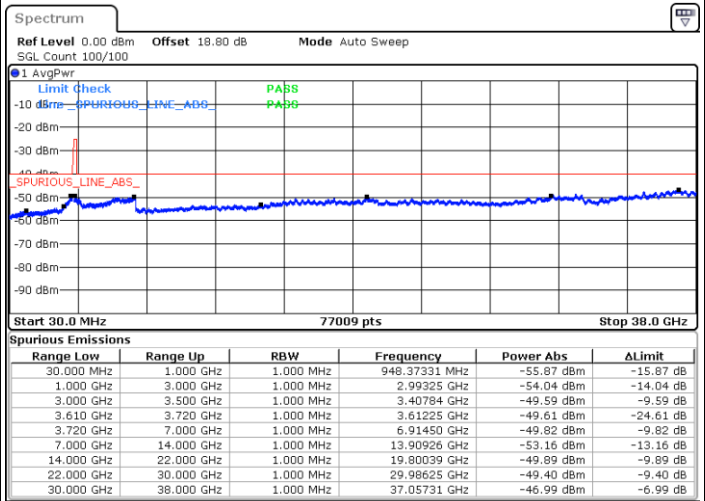

Conducted Spurious Emission

LTE Band 48 / 5MHz

QPSK

Lowest Channel / 1RB0

Lowest Channel / 1RBmax

Date: 27.AUG.2021 18:04:40

Date: 27.AUG.2021 18:38:22