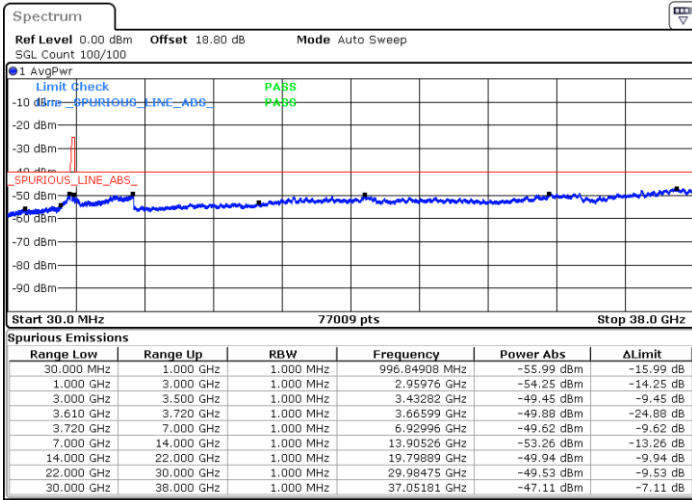

Lowest Channel / 1RBmax

Date: 27.AUG.2021 09:54:49

Date: 27.AUG.2021 10:06:50

Lowest Channel / Full RB

N/A

Date: 27.AUG.2021 10:10:17

LTE Band 48 / 10MHz

QPSK

MiddleChannel / 1RB0

Middle Channel / 1RBmax

Date: 27.AUG.2021 10:20:03

Date: 27.AUG.2021 10:31:54

Middle Channel / Full RB

N/A

Date: 27.AUG.2021 10:35:41

LTE Band 48 / 10MHz

QPSK

Highest Channel / 1RB0

Highest Channel / 1RBmax

Date: 27.AUG.2021 10:45:17

Date: 27.AUG.2021 10:56:57

Highest Channel / Full RB

N/A

Date: 27.AUG.2021 10:59:12

LTE Band 48 / 15MHz

QPSK

Lowest Channel / 1RB0

Lowest Channel / 1RBmax

Date: 26.AUG.2021 16:39:29

Date: 26.AUG.2021 16:46:29

Lowest Channel / Full RB

N/A