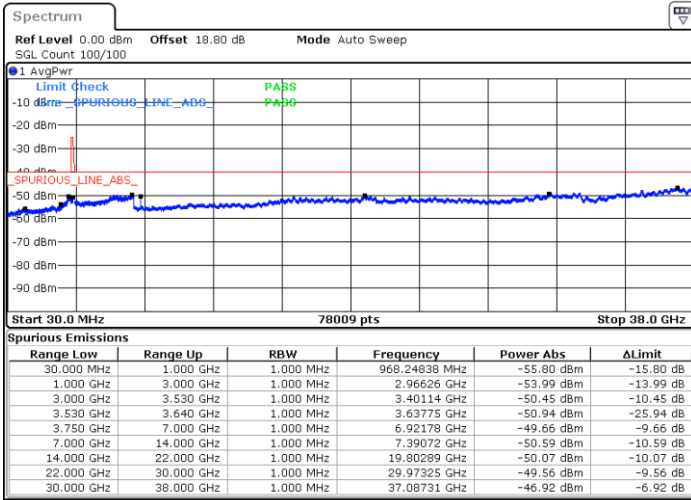

#### Lowest Channel / Full RB

N/A

Date: 31.AUG.2021 23:31:04

LTE Band 48 / 5MHz

QPSK

Middle Channel / 1RB0

Middle Channel / 1RBmax

Date: 31.AUG.2021 23:45:03

Date: 31.AUG.2021 23:58:32

Middle Channel / Full RB

N/A

Date: 31.AUG.2021 23:43:01

LTE Band 48 / 5MHz

QPSK

Highest Channel / 1RB0

Highest Channel / 1RBmax

Date: 1.SEP.2021 00:17:12

Date: 1.SEP.2021 00:00:44

Highest Channel / Full RB

N/A

Date: 1.SEP.2021 00:21:19

LTE Band 48 / 10MHz

QPSK

Lowest Channel / 1RB0

Lowest Channel / 1RBmax

Date: 27.AUG.2021 09:54:49

Date: 27.AUG.2021 10:06:50

Lowest Channel / Full RB

N/A

Date: 27.AUG.2021 10:10:17

LTE Band 48 / 10MHz

QPSK