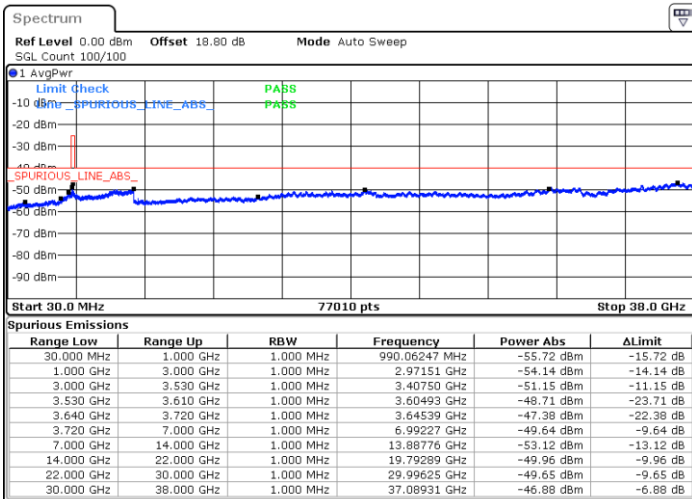

Lowest Channel / 1RB0

Lowest Channel / 1RBmax

Date: 27.AUG.2021 18:11:12

Date: 27.AUG.2021 18:18:57

Lowest Channel / Full RB

N/A

Date: 31.AUG.2021 23:33:41

LTE Band 48 / 5MHz

16QAM

Middle Channel / 1RB0

Middle Channel / 1RBmax

Date: 31.AUG.2021 23:47:03

Date: 31.AUG.2021 23:55:17

Middle Channel / Full RB

N/A

Date: 31.AUG.2021 23:41:05

LTE Band 48 / 5MHz

16QAM

Highest Channel / 1RB0

Highest Channel / 1RBmax

Date: 1.SEP.2021 00:13:35

Date: 1.SEP.2021 00:05:15

Highest Channel / Full RB

N/A

Date: 1.SEP.2021 00:24:39

LTE Band 48 / 10MHz

16QAM

Lowest Channel / 1RB0

Lowest Channel / 1RBmax

Date: 27.AUG.2021 09:57:31

Date: 27.AUG.2021 10:04:38

Lowest Channel / Full RB