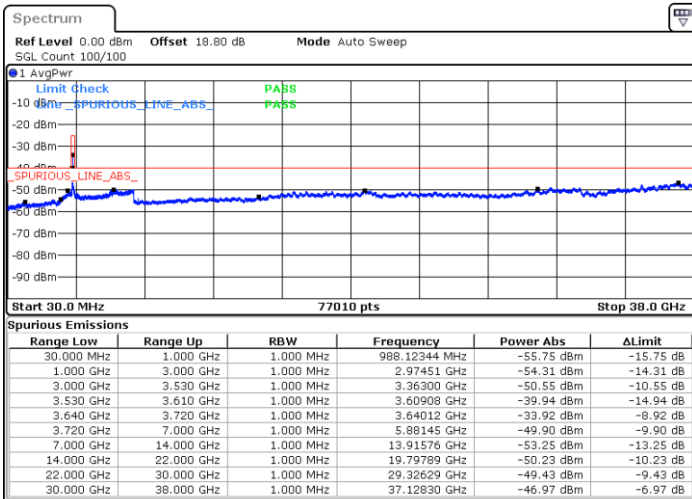

Date: 1.SEP.2021 00:24:39

LTE Band 48 / 10MHz

16QAM

Lowest Channel / 1RB0

Lowest Channel / 1RBmax

Date: 27.AUG.2021 09:57:31

Date: 27.AUG.2021 10:04:38

Lowest Channel / Full RB

N/A

Date: 27.AUG.2021 10:13:41

LTE Band 48 / 10MHz

16QAM

MiddleChannel / 1RB0

Middle Channel / 1RBmax

Date: 27.AUG.2021 10:22:09

Date: 27.AUG.2021 10:28:45

Middle Channel / Full RB

N/A

Date: 27.AUG.2021 10:37:45

LTE Band 48 / 10MHz

16QAM

Highest Channel / 1RB0

Highest Channel / 1RBmax

Date: 27.AUG.2021 10:47:11

Date: 27.AUG.2021 10:55:01

Highest Channel / Full RB

N/A

Date: 27.AUG.2021 11:01:06

LTE Band 48 / 15MHz

16QAM

Lowest Channel / 1RB0

Lowest Channel / 1RBmax