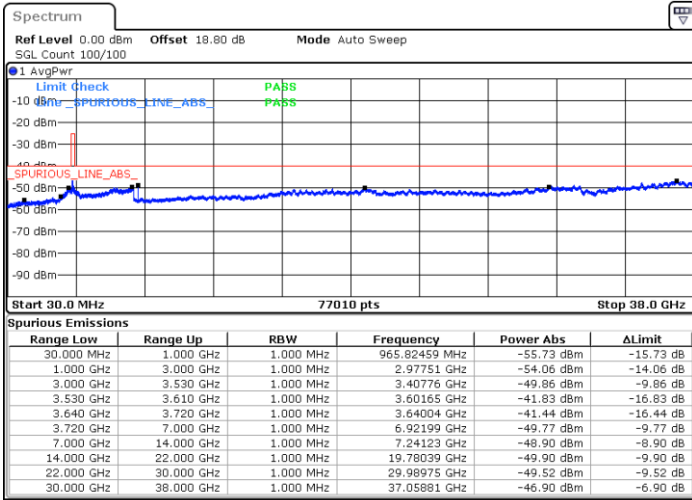

Date: 1.SEP.2021 00:24:39

LTE Band 48 / 10MHz

16QAM

Lowest Channel / 1RB0

Lowest Channel / 1RBmax

Date: 27.AUG.2021 09:57:31

Date: 27.AUG.2021 10:04:38

Lowest Channel / Full RB

N/A

Date: 27.AUG.2021 10:13:41

LTE Band 48 / 10MHz

16QAM

MiddleChannel / 1RB0

Middle Channel / 1RBmax

Date: 27.AUG.2021 10:22:09

Date: 27.AUG.2021 10:28:45

Middle Channel / Full RB

N/A

Date: 27.AUG.2021 10:37:45

LTE Band 48 / 10MHz

16QAM

Highest Channel / 1RB0

Highest Channel / 1RBmax

Date: 27.AUG.2021 10:47:11