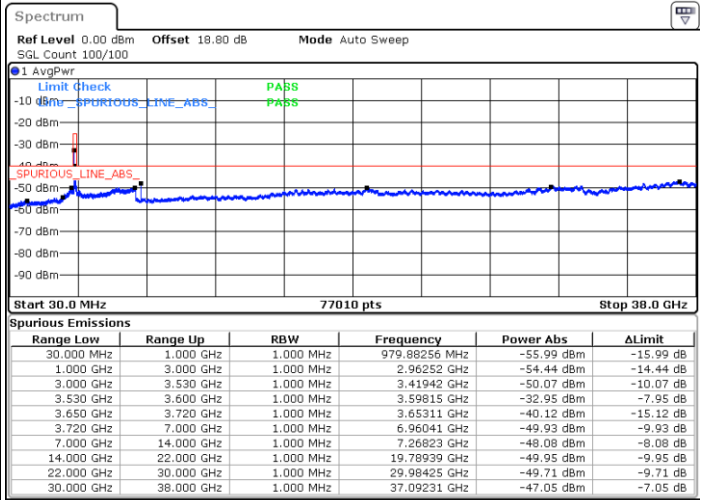

Highest Channel / Full RB

N/A

Date: 26.AUG.2021 18:45:59

LTE Band 48 / 20MHz

QPSK

Lowest Channel / 1RB0

Lowest Channel / 1RBmax

Date: 26.AUG.2021 12:27:35

Date: 26.AUG.2021 12:51:36

Lowest Channel / Full RB

N/A

Date: 26.AUG.2021 12:48:52

LTE Band 48 / 20MHz

QPSK

Middle Channel / 1RB0

Middle Channel / 1RBmax

Date: 26.AUG.2021 15:06:26

Date: 26.AUG.2021 15:38:49

Middle Channel / Full RB

N/A

Date: 26.AUG.2021 15:53:35

LTE Band 48 / 20MHz

QPSK

Highest Channel / 1RB0

Highest Channel / 1RBmax

Date: 26.AUG.2021 16:14:57

Date: 26.AUG.2021 16:23:14

Highest Channel / Full RB

N/A

Date: 26.AUG.2021 16:30:12

LTE Band 48 / 5MHz

16QAM