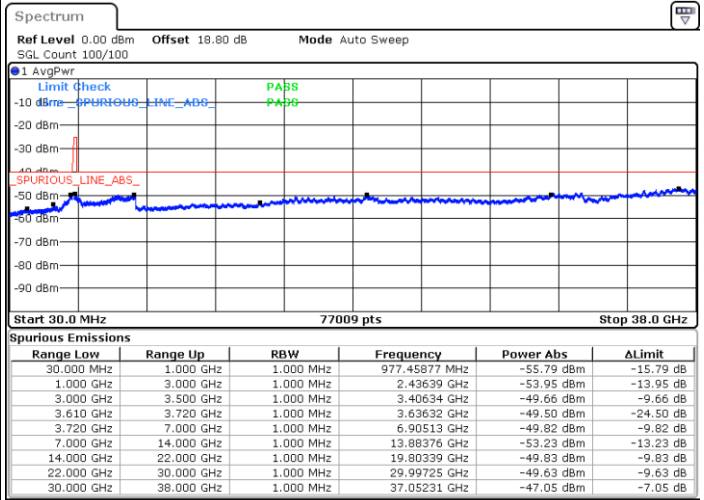

LTE Band 48 / 5MHz

16QAM

Highest Channel / 1RB0

Highest Channel / 1RBmax

Date: 1.SEP.2021 00:13:35

Date: 1.SEP.2021 00:05:15

Highest Channel / Full RB

N/A

Date: 1.SEP.2021 00:24:39

LTE Band 48 / 10MHz

16QAM

Lowest Channel / 1RB0

Lowest Channel / 1RBmax

Date: 27.AUG.2021 09:57:31

Date: 27.AUG.2021 10:04:38

Lowest Channel / Full RB

N/A

Date: 27.AUG.2021 10:13:41

LTE Band 48 / 10MHz

16QAM

MiddleChannel / 1RB0

Middle Channel / 1RBmax

Date: 27.AUG.2021 10:22:09

Date: 27.AUG.2021 10:28:45

Middle Channel / Full RB

N/A

Date: 27.AUG.2021 10:37:45

LTE Band 48 / 10MHz

16QAM

Highest Channel / 1RB0

Highest Channel / 1RBmax

Date: 27.AUG.2021 10:47:11