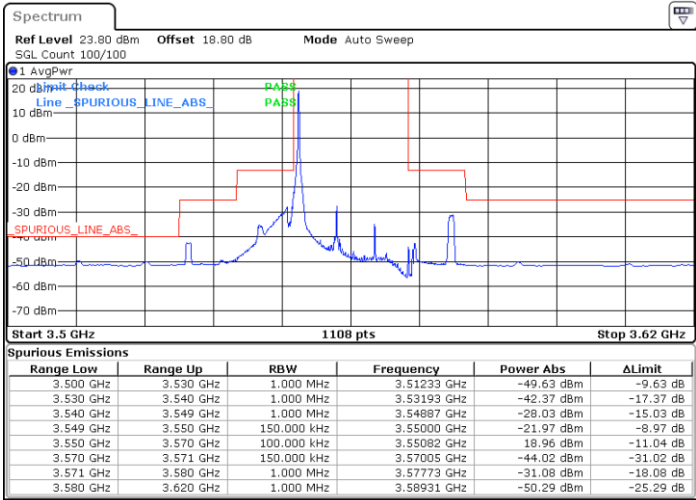

N/A

Date: 27.AUG.2021 10:38:33

LTE Band 48 / 10MHz

64QAM

Highest Channel / 1RB0

Highest Channel / 1RBmax

Date: 27.AUG.2021 10:48:18

Date: 27.AUG.2021 10:51:02

Highest Channel / Full RB

N/A

Date: 27.AUG.2021 11:01:59

LTE Band 48 / 15MHz

64QAM

Lowest Channel / 1RB0

Lowest Channel / 1RBmax

Date: 26.AUG.2021 16:43:06

Date: 26.AUG.2021 16:50:01

Lowest Channel / Full RB

N/A

Date: 26.AUG.2021 17:15:09

LTE Band 48 / 15MHz

64QAM

Middle Channel / 1RB0

Middle Channel / 1RBmax