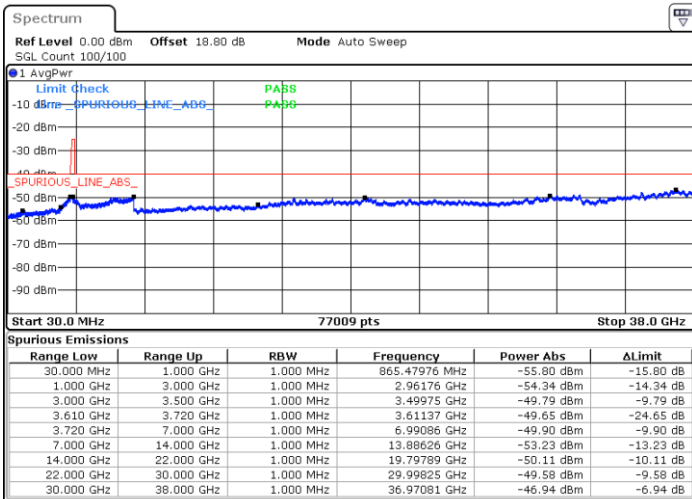

QPSK

Highest Channel / 1RB0

Highest Channel / 1RBmax

Date: 27.AUG.2021 10:45:17

Date: 27.AUG.2021 10:56:57

Highest Channel / Full RB

N/A

Date: 27.AUG.2021 10:59:12

LTE Band 48 / 15MHz

QPSK

Lowest Channel / 1RB0

Lowest Channel / 1RBmax

Date: 26.AUG.2021 16:39:29

Date: 26.AUG.2021 16:46:29

Lowest Channel / Full RB

N/A

Date: 26.AUG.2021 17:05:20

LTE Band 48 / 15MHz

QPSK

Middle Channel / 1RB0

Middle Channel / 1RBmax

Date: 26.AUG.2021 17:36:56

Date: 26.AUG.2021 17:46:49

Middle Channel / Full RB