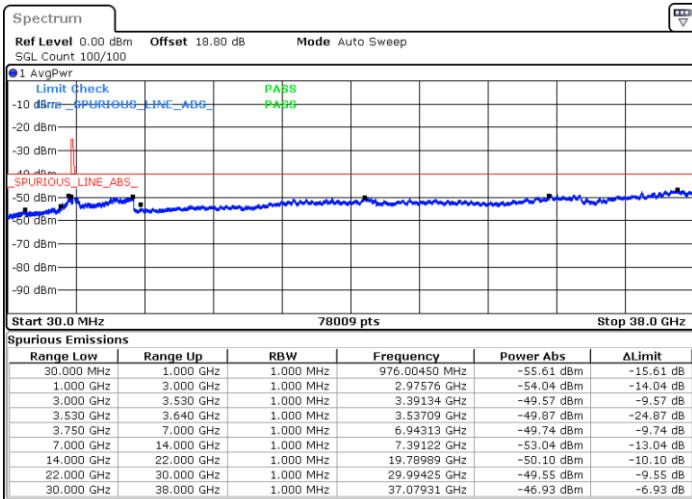

N/A

Date: 27.AUG.2021 10:13:41

LTE Band 48 / 10MHz

16QAM

MiddleChannel / 1RB0

Middle Channel / 1RBmax

Date: 27.AUG.2021 10:22:09

Date: 27.AUG.2021 10:28:45

Middle Channel / Full RB

N/A

Date: 27.AUG.2021 10:37:45

LTE Band 48 / 10MHz

16QAM

Highest Channel / 1RB0

Highest Channel / 1RBmax

Date: 27.AUG.2021 10:47:11

Date: 27.AUG.2021 10:55:01

Highest Channel / Full RB

N/A

Date: 27.AUG.2021 11:01:06

LTE Band 48 / 15MHz

16QAM

Lowest Channel / 1RB0

Lowest Channel / 1RBmax