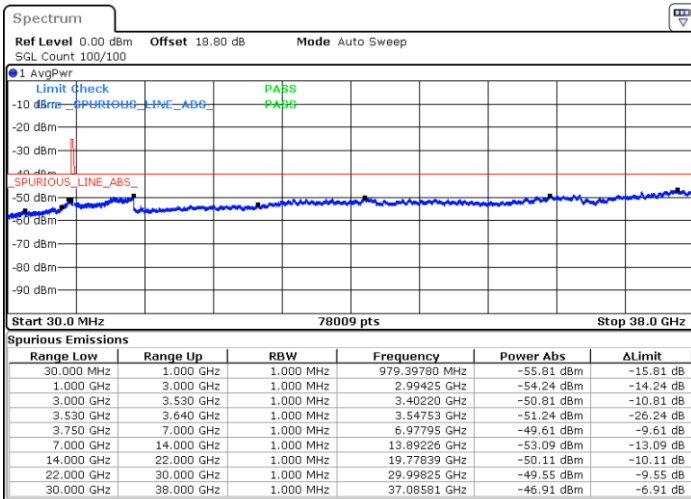

#### Lowest Channel / Full RB

N/A

Date: 31.AUG.2021 23:31:04

LTE Band 48 / 5MHz

QPSK

Middle Channel / 1RB0

Middle Channel / 1RBmax

Date: 31.AUG.2021 23:45:03

Date: 31.AUG.2021 23:58:32

Middle Channel / Full RB

N/A

Date: 31.AUG.2021 23:43:01

LTE Band 48 / 5MHz

QPSK

Highest Channel / 1RB0

Highest Channel / 1RBmax

Date: 1.SEP.2021 00:17:12

Date: 1.SEP.2021 00:00:44

Highest Channel / Full RB

N/A

Date: 1.SEP.2021 00:21:19

LTE Band 48 / 10MHz

QPSK

Lowest Channel / 1RB0

Lowest Channel / 1RBmax

Date: 27.AUG.2021 09:54:49

Date: 27.AUG.2021 10:06:50

Lowest Channel / Full RB

N/A

Date: 27.AUG.2021 10:10:17

LTE Band 48 / 10MHz

QPSK