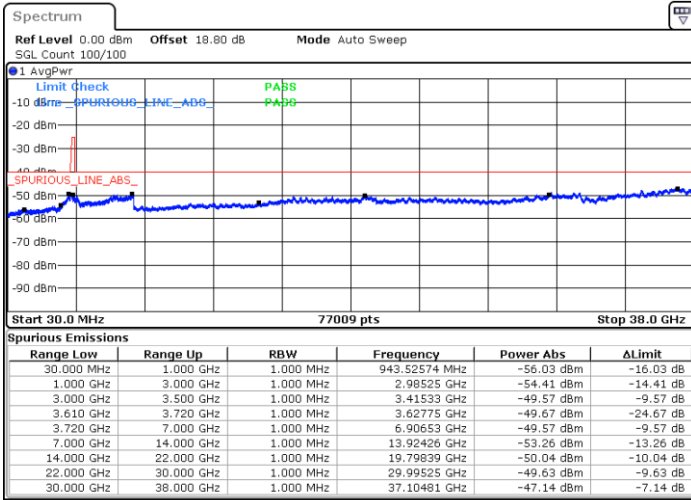

N/A

Date: 26.AUG.2021 18:00:11

LTE Band 48 / 15MHz

QPSK

Highest Channel / 1RB0

Highest Channel / 1RBmax

Date: 26.AUG.2021 18:14:11

Date: 26.AUG.2021 18:24:57

Highest Channel / Full RB

N/A

Date: 26.AUG.2021 18:45:59

LTE Band 48 / 20MHz

QPSK

Lowest Channel / 1RB0

Lowest Channel / 1RBmax

Date: 26.AUG.2021 12:27:35

Date: 26.AUG.2021 12:51:36

Lowest Channel / Full RB

N/A

Date: 26.AUG.2021 12:48:52

LTE Band 48 / 20MHz

QPSK

Middle Channel / 1RB0

Middle Channel / 1RBmax

Date: 26.AUG.2021 15:06:26

Date: 26.AUG.2021 15:38:49

Middle Channel / Full RB

N/A

Date: 26.AUG.2021 15:53:35

LTE Band 48 / 20MHz

QPSK

Highest Channel / 1RB0