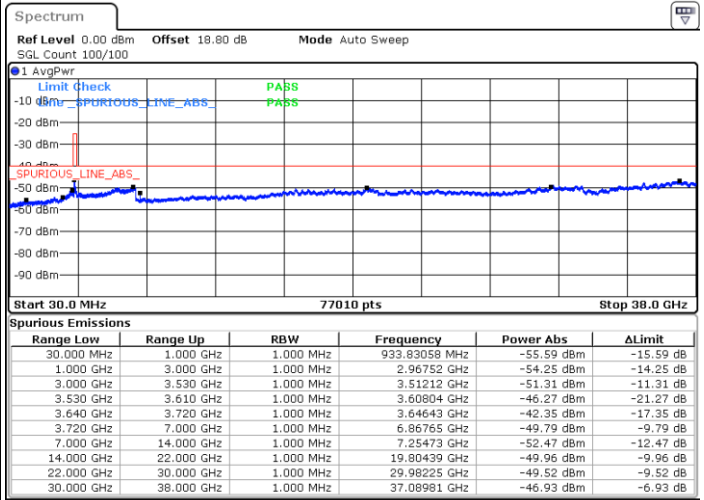

#### Lowest Channel / 1RBmax

Date: 27.AUG.2021 18:04:40

Date: 27.AUG.2021 18:38:22

#### Lowest Channel / Full RB

N/A

Date: 31.AUG.2021 23:31:04

LTE Band 48 / 5MHz

QPSK

Middle Channel / 1RB0

Middle Channel / 1RBmax

Date: 31.AUG.2021 23:45:03

Date: 31.AUG.2021 23:58:32

Middle Channel / Full RB

N/A

Date: 31.AUG.2021 23:43:01

LTE Band 48 / 5MHz

QPSK

Highest Channel / 1RB0

Highest Channel / 1RBmax

Date: 1.SEP.2021 00:17:12

Date: 1.SEP.2021 00:00:44

Highest Channel / Full RB

N/A

Date: 1.SEP.2021 00:21:19

LTE Band 48 / 10MHz

QPSK

Lowest Channel / 1RB0