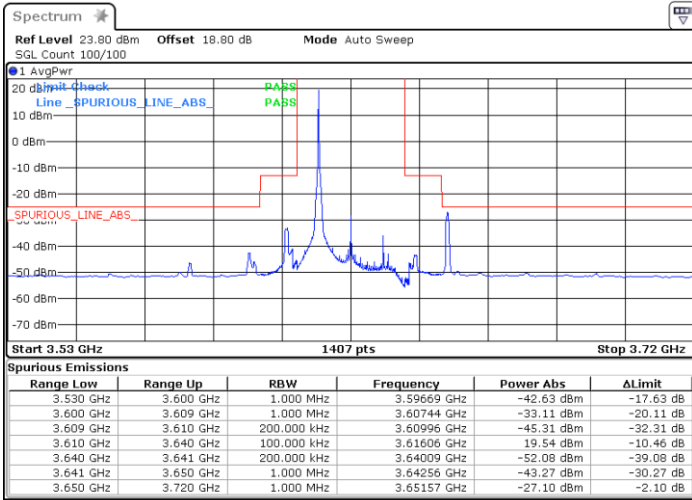

LTE Band 48 / 20MHz

64QAM

Middle Channel / 1RB0

Middle Channel / 1RBmax

Date: 26.AUG.2021 15:20:08

Date: 26.AUG.2021 15:48:30