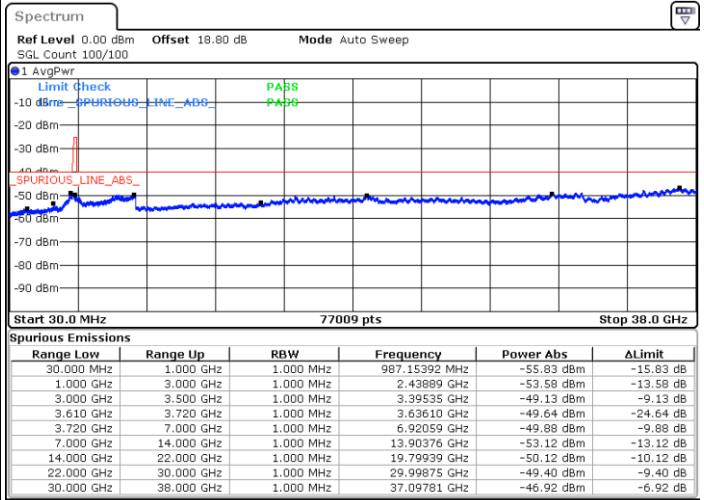

#### Lowest Channel / Full RB

N/A

Date: 31.AUG.2021 23:31:04

LTE Band 48 / 5MHz

QPSK

Middle Channel / 1RB0

Middle Channel / 1RBmax

Date: 31.AUG.2021 23:45:03

Date: 31.AUG.2021 23:58:32

Middle Channel / Full RB

N/A

Date: 31.AUG.2021 23:43:01

LTE Band 48 / 5MHz

QPSK

Highest Channel / 1RB0

Highest Channel / 1RBmax

Date: 1.SEP.2021 00:17:12

Date: 1.SEP.2021 00:00:44

Highest Channel / Full RB

N/A

Date: 1.SEP.2021 00:21:19

LTE Band 48 / 10MHz

QPSK

Lowest Channel / 1RB0

Lowest Channel / 1RBmax

Date: 27.AUG.2021 09:54:49

Date: 27.AUG.2021 10:06:50

Lowest Channel / Full RB

N/A

Date: 27.AUG.2021 10:10:17

LTE Band 48 / 10MHz

QPSK