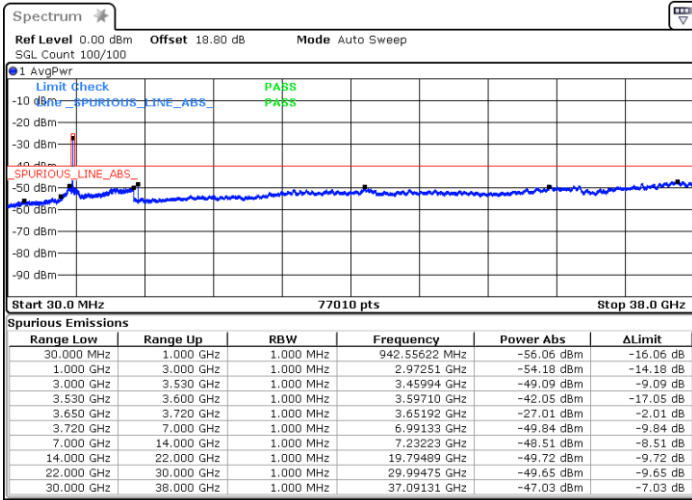

Highest Channel / Full RB

N/A

Date: 26.AUG.2021 18:45:59

LTE Band 48 / 20MHz

QPSK

Lowest Channel / 1RB0

Lowest Channel / 1RBmax

Date: 26.AUG.2021 12:27:35

Date: 26.AUG.2021 12:51:36

Lowest Channel / Full RB

N/A

Date: 26.AUG.2021 12:48:52

LTE Band 48 / 20MHz

QPSK

Middle Channel / 1RB0

Middle Channel / 1RBmax

Date: 26.AUG.2021 15:06:26

Date: 26.AUG.2021 15:38:49

Middle Channel / Full RB

N/A

Date: 26.AUG.2021 15:53:35

LTE Band 48 / 20MHz

QPSK

Highest Channel / 1RB0

Highest Channel / 1RBmax

Date: 26.AUG.2021 16:14:57

Date: 26.AUG.2021 16:23:14

Highest Channel / Full RB

N/A

Date: 26.AUG.2021 16:30:12

LTE Band 48 / 5MHz

16QAM