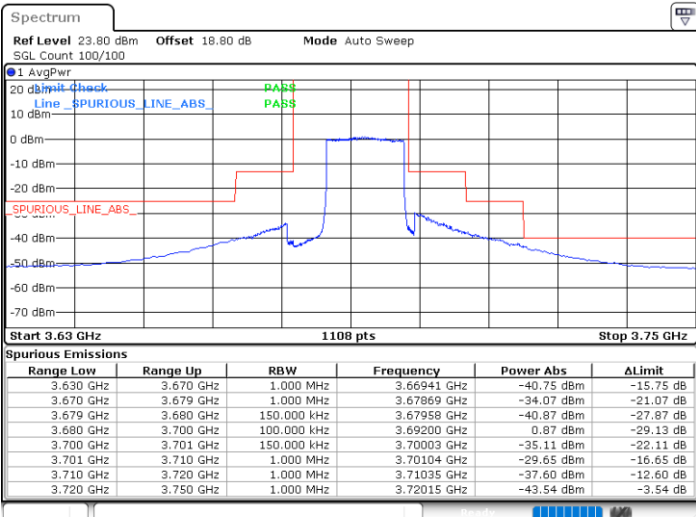

Highest Channel / 1RBmax

Date: 26.AUG.2021 18:20:13

Date: 26.AUG.2021 18:32:41

Highest Channel / Full RB

N/A

Date: 26.AUG.2021 18:51:04

LTE Band 48 / 20MHz

64QAM

Lowest Channel / 1RB0

Lowest Channel / 1RBmax

Date: 26.AUG.2021 12:31:08

Date: 26.AUG.2021 13:00:17

Lowest Channel / Full RB

N/A

Date: 26.AUG.2021 12:33:56

LTE Band 48 / 20MHz