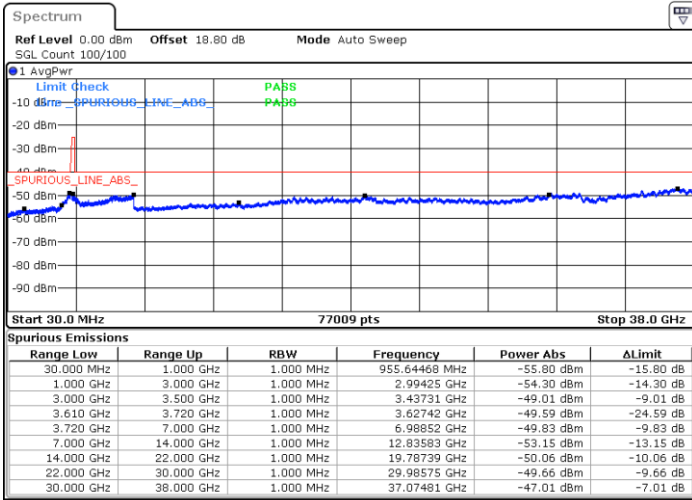

Middle Channel / Full RB

N/A

Date: 27.AUG.2021 10:37:45

LTE Band 48 / 10MHz

16QAM

Highest Channel / 1RB0

Highest Channel / 1RBmax

Date: 27.AUG.2021 10:47:11

Date: 27.AUG.2021 10:55:01

Highest Channel / Full RB

N/A

Date: 27.AUG.2021 11:01:06

LTE Band 48 / 15MHz

16QAM

Lowest Channel / 1RB0

Lowest Channel / 1RBmax

Date: 26.AUG.2021 16:41:47

Date: 26.AUG.2021 16:48:55

Lowest Channel / Full RB

N/A

Date: 26.AUG.2021 17:07:27