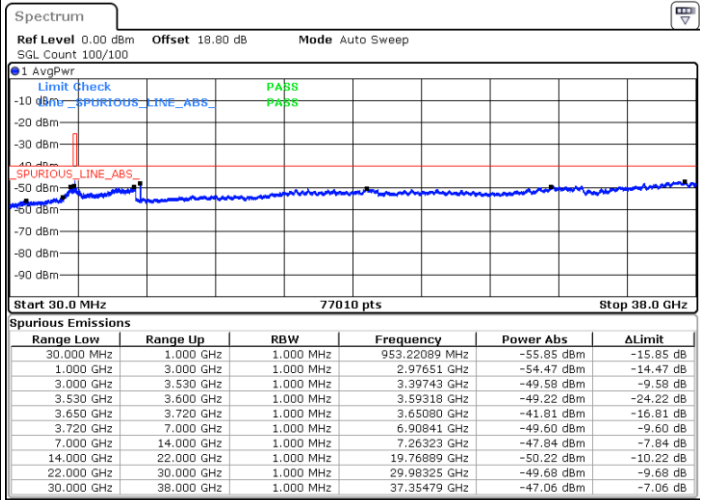

LTE Band 48 / 15MHz

QPSK

Lowest Channel / 1RB0

Lowest Channel / 1RBmax

Date: 26.AUG.2021 16:39:29

Date: 26.AUG.2021 16:46:29

Lowest Channel / Full RB

N/A

Date: 26.AUG.2021 17:05:20

LTE Band 48 / 15MHz

QPSK

Middle Channel / 1RB0

Middle Channel / 1RBmax

Date: 26.AUG.2021 17:36:56

Date: 26.AUG.2021 17:46:49

Middle Channel / Full RB

N/A

Date: 26.AUG.2021 18:00:11

LTE Band 48 / 15MHz

QPSK

Highest Channel / 1RB0

Highest Channel / 1RBmax

Date: 26.AUG.2021 18:14:11

Date: 26.AUG.2021 18:24:57

Highest Channel / Full RB

N/A

Date: 26.AUG.2021 18:45:59

LTE Band 48 / 20MHz

QPSK

Lowest Channel / 1RB0

Lowest Channel / 1RBmax

Date: 26.AUG.2021 12:27:35