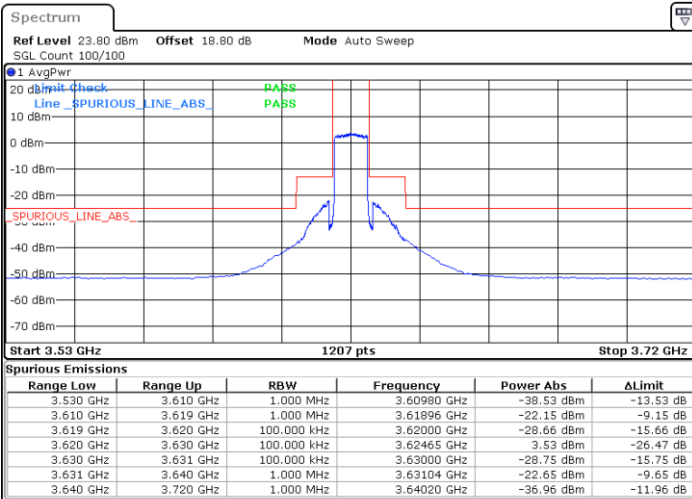

Date: 27.AUG.2021 10:14:25

LTE Band 48 / 10MHz

64QAM

Middle Channel / 1RB0

Middle Channel / 1RBmax

Date: 27.AUG.2021 10:23:08

Date: 27.AUG.2021 10:25:12

Middle Channel / Full RB

N/A

Date: 27.AUG.2021 10:38:33

LTE Band 48 / 10MHz

64QAM

Highest Channel / 1RB0

Highest Channel / 1RBmax

Date: 27.AUG.2021 10:48:18

Date: 27.AUG.2021 10:51:02