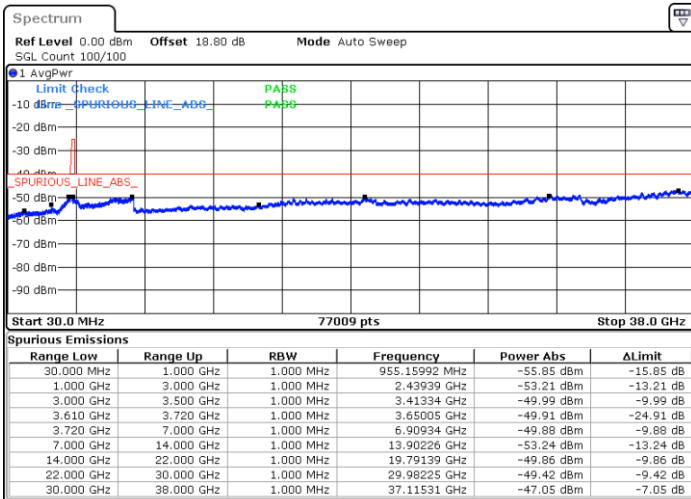

LTE Band 48 / 5MHz

16QAM

Highest Channel / 1RB0

Highest Channel / 1RBmax

Date: 1.SEP.2021 00:13:35

Date: 1.SEP.2021 00:05:15

Highest Channel / Full RB

N/A

Date: 1.SEP.2021 00:24:39

LTE Band 48 / 10MHz

16QAM

Lowest Channel / 1RB0

Lowest Channel / 1RBmax

Date: 27.AUG.2021 09:57:31

Date: 27.AUG.2021 10:04:38

Lowest Channel / Full RB

N/A

Date: 27.AUG.2021 10:13:41

LTE Band 48 / 10MHz

16QAM

MiddleChannel / 1RB0

Middle Channel / 1RBmax

Date: 27.AUG.2021 10:22:09

Date: 27.AUG.2021 10:28:45

Middle Channel / Full RB

N/A

Date: 27.AUG.2021 10:37:45

LTE Band 48 / 10MHz

16QAM

Highest Channel / 1RB0

Highest Channel / 1RBmax

Date: 27.AUG.2021 10:47:11