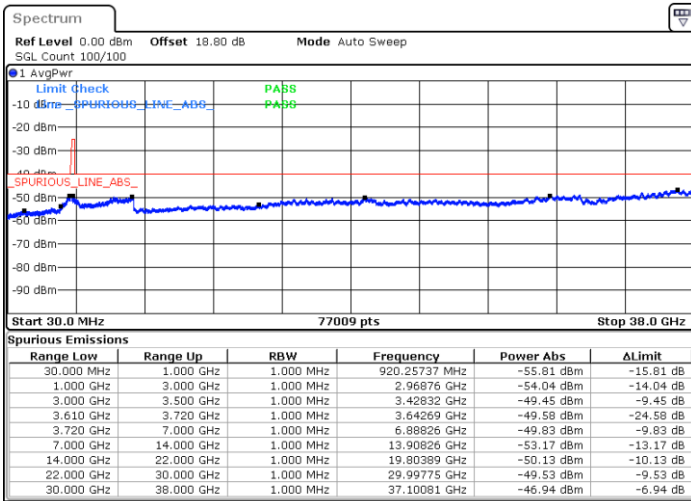

Conducted Spurious Emission

LTE Band 48 / 5MHz

QPSK

Lowest Channel / 1RB0

Lowest Channel / 1RBmax

Date: 27.AUG.2021 18:04:40

Date: 27.AUG.2021 18:38:22