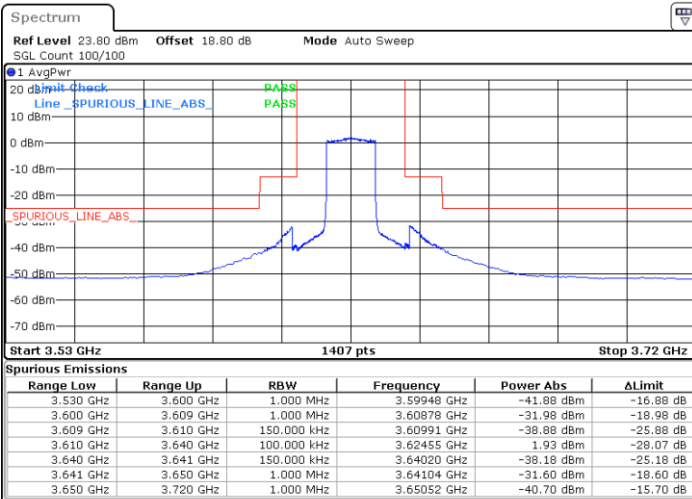

Highest Channel / Full RB

N/A

Date: 27.AUG.2021 11:01:59

LTE Band 48 / 15MHz

64QAM

Lowest Channel / 1RB0

Lowest Channel / 1RBmax

Date: 26.AUG.2021 16:43:06

Date: 26.AUG.2021 16:50:01

Lowest Channel / Full RB

N/A

Date: 26.AUG.2021 17:15:09

LTE Band 48 / 15MHz

64QAM

Middle Channel / 1RB0

Middle Channel / 1RBmax

Date: 26.AUG.2021 17:40:59

Date: 26.AUG.2021 17:51:13

Middle Channel / Full RB

N/A

Date: 26.AUG.2021 18:07:05

LTE Band 48 / 15MHz

64QAM

Highest Channel / 1RB0