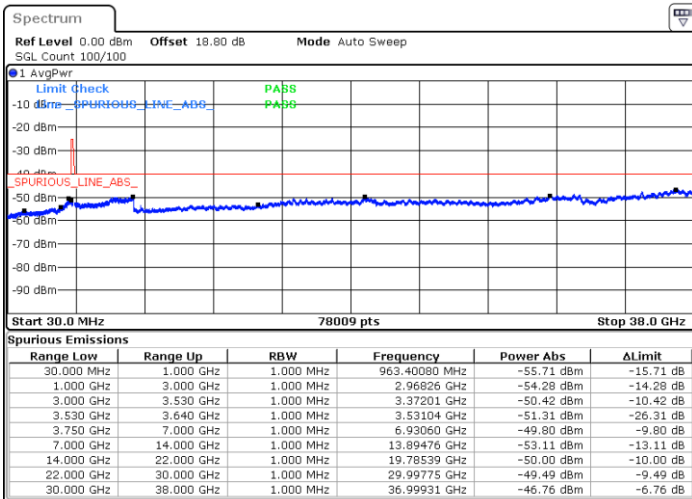

Lowest Channel / 1RB0

Lowest Channel / 1RBmax

Date: 27.AUG.2021 18:11:12

Date: 27.AUG.2021 18:18:57

Lowest Channel / Full RB

N/A

Date: 31.AUG.2021 23:33:41

LTE Band 48 / 5MHz

LTE Band 48 / 5MHz

16QAM

Highest Channel / 1RB0

Highest Channel / 1RBmax

Date: 1.SEP.2021 00:13:35

Date: 1.SEP.2021 00:05:15

Highest Channel / Full RB

N/A

Date: 1.SEP.2021 00:24:39

LTE Band 48 / 10MHz

16QAM

Lowest Channel / 1RB0

Lowest Channel / 1RBmax

Date: 27.AUG.2021 09:57:31

Date: 27.AUG.2021 10:04:38

Lowest Channel / Full RB