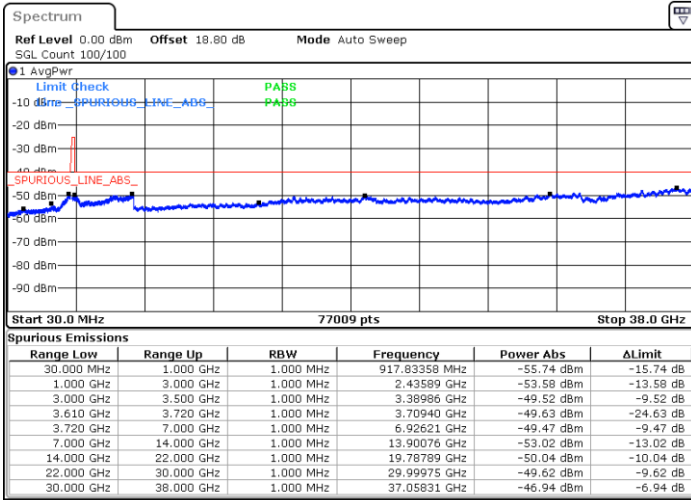

LTE Band 48 / 5MHz

16QAM

Highest Channel / 1RB0

Highest Channel / 1RBmax

Date: 1.SEP.2021 00:13:35

Date: 1.SEP.2021 00:05:15

Highest Channel / Full RB

N/A

Date: 1.SEP.2021 00:24:39

LTE Band 48 / 10MHz

16QAM

Lowest Channel / 1RB0

Lowest Channel / 1RBmax

Date: 27.AUG.2021 09:57:31

Date: 27.AUG.2021 10:04:38

Lowest Channel / Full RB

N/A

Date: 27.AUG.2021 10:13:41

LTE Band 48 / 10MHz

16QAM

MiddleChannel / 1RB0

Middle Channel / 1RBmax

Date: 27.AUG.2021 10:22:09

Date: 27.AUG.2021 10:28:45

Middle Channel / Full RB

N/A

Date: 27.AUG.2021 10:37:45

LTE Band 48 / 10MHz

16QAM

Highest Channel / 1RB0

Highest Channel / 1RBmax

Date: 27.AUG.2021 10:47:11