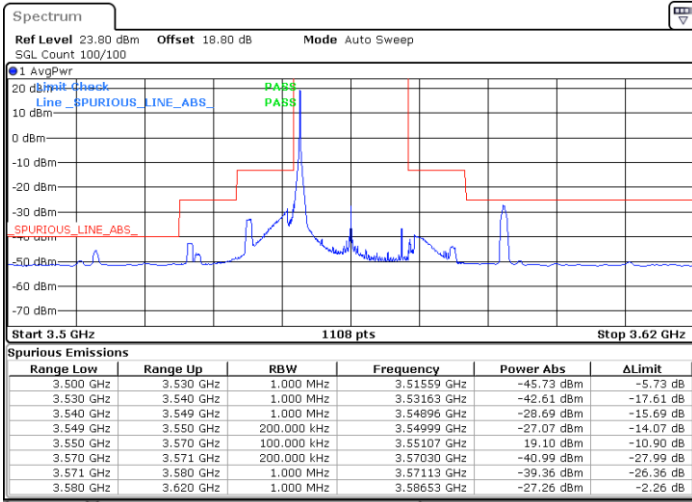

Highest Channel / 1RBmax

Date: 26.AUG.2021 18:20:13

Date: 26.AUG.2021 18:32:41

Highest Channel / Full RB

N/A

Date: 26.AUG.2021 18:51:04

LTE Band 48 / 20MHz

64QAM

Lowest Channel / 1RB0

Lowest Channel / 1RBmax

Date: 26.AUG.2021 12:31:08

Date: 26.AUG.2021 13:00:17

Lowest Channel / Full RB

N/A

Date: 26.AUG.2021 12:33:56

LTE Band 48 / 20MHz