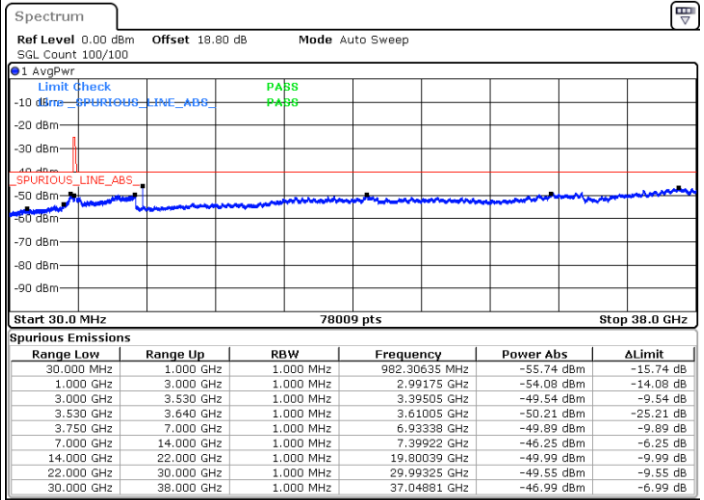

Date: 1.SEP.2021 00:24:39

LTE Band 48 / 10MHz

16QAM

Lowest Channel / 1RB0

Lowest Channel / 1RBmax

Date: 27.AUG.2021 09:57:31

Date: 27.AUG.2021 10:04:38

Lowest Channel / Full RB

N/A

Date: 27.AUG.2021 10:13:41

LTE Band 48 / 10MHz

16QAM

MiddleChannel / 1RB0

Middle Channel / 1RBmax

Date: 27.AUG.2021 10:22:09

Date: 27.AUG.2021 10:28:45

Middle Channel / Full RB

N/A

Date: 27.AUG.2021 10:37:45

LTE Band 48 / 10MHz

16QAM

Highest Channel / 1RB0

Highest Channel / 1RBmax

Date: 27.AUG.2021 10:47:11

Date: 27.AUG.2021 10:55:01

Highest Channel / Full RB

N/A

Date: 27.AUG.2021 11:01:06

LTE Band 48 / 15MHz

16QAM

Lowest Channel / 1RB0

Lowest Channel / 1RBmax