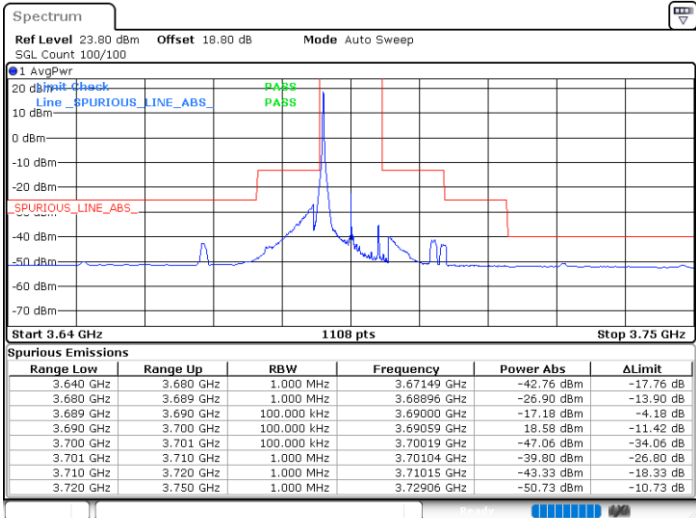

N/A

Date: 27.AUG.2021 10:38:33

LTE Band 48 / 10MHz

64QAM

Highest Channel / 1RB0

Highest Channel / 1RBmax

Date: 27.AUG.2021 10:48:18

Date: 27.AUG.2021 10:51:02

Highest Channel / Full RB

N/A

Date: 27.AUG.2021 11:01:59

LTE Band 48 / 15MHz

64QAM

Lowest Channel / 1RB0

Lowest Channel / 1RBmax

Date: 26.AUG.2021 16:43:06