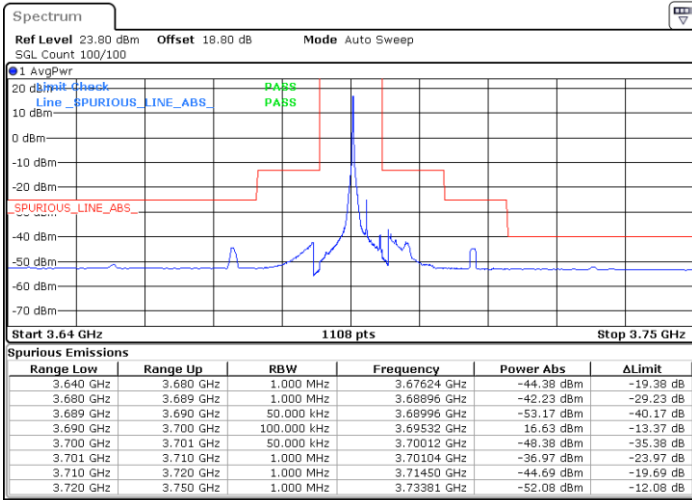

Highest Channel / 20MHz / 64QAM

Date: 1.SEP.2021 01:57:40

Conducted Band Edge

LTE Band 48 / 5MHz

QPSK

Middle Channel / 1RB0

Middle Channel / 1RBmax

Date: 31.AUG.2021 23:44:00

Date: 31.AUG.2021 23:57:15

Middle Channel / Full RB

N/A

Date: 31.AUG.2021 23:41:57

LTE Band 48 / 5MHz

QPSK

Highest Channel / 1RB0

Highest Channel / 1RBmax

Date: 1.SEP.2021 00:15:05

Date: 31.AUG.2021 23:59:38

Highest Channel / Full RB

N/A

Date: 1.SEP.2021 00:18:23

LTE Band 48 / 10MHz

QPSK

Lowest Channel / 1RB0

Lowest Channel / 1RBmax

Date: 27.AUG.2021 09:51:20

Date: 27.AUG.2021 10:05:44

Lowest Channel / Full RB

N/A

Date: 27.AUG.2021 10:09:11

LTE Band 48 / 10MHz

QPSK