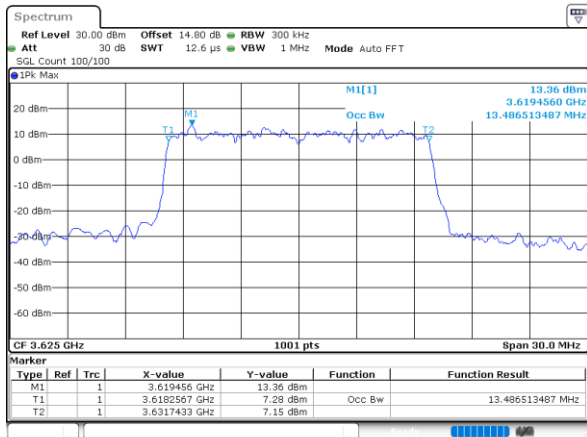

Middle Channel / 15MHz / 64QAM

Date: 1.SEP.2021 02:10:15