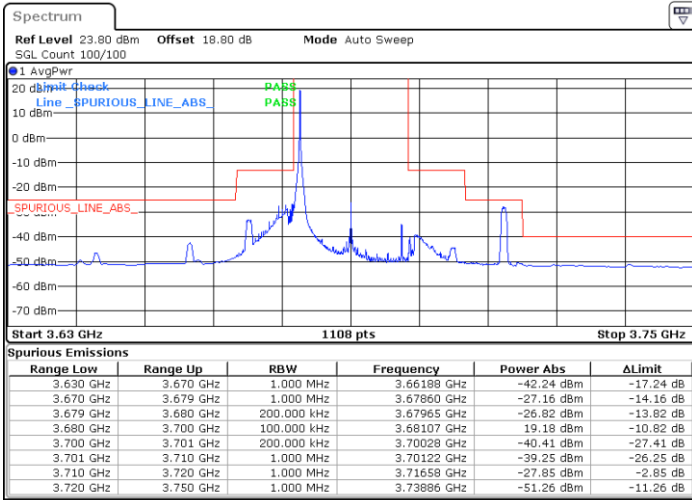

LTE Band 48 / 20MHz

16QAM

Middle Channel / 1RB0

Middle Channel / 1RBmax

Date: 26.AUG.2021 15:17:33

Date: 26.AUG.2021 15:40:24

Middle Channel / Full RB

N/A

Date: 26.AUG.2021 15:54:58

LTE Band 48 / 20MHz

16QAM

Highest Channel / 1RB0

Highest Channel / 1RBmax

Date: 26.AUG.2021 16:16:06

Date: 26.AUG.2021 16:24:17

Highest Channel / Full RB

N/A

Date: 26.AUG.2021 16:31:21

LTE Band 48 / 5MHz

64QAM

Lowest Channel / 1RB0

Lowest Channel / 1RBmax

Date: 27.AUG.2021 18:12:25

Date: 27.AUG.2021 18:15:06

Lowest Channel / Full RB

N/A

Date: 31.AUG.2021 23:34:55

LTE Band 48 / 5MHz

64QAM

Middle Channel / 1RB0

Middle Channel / 1RBmax

Date: 31.AUG.2021 23:48:02