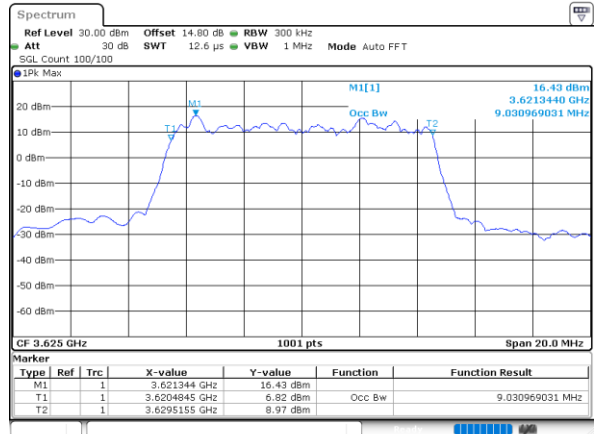

LTE Band 48

Lowest Channel / 5MHz / 64QAM

Date: 1.SEP.2021 02:05:55

Lowest Channel / 10MHz / 64QAM

Date: 1.SEP.2021 02:02:32

Middle Channel / 5MHz / 64QAM

Date: 1.SEP.2021 02:05:31

Middle Channel / 10MHz / 64QAM

Date: 1.SEP.2021 02:03:45

Highest Channel / 5MHz / 64QAM

Date: 1.SEP.2021 01:31:09

Highest Channel / 10MHz / 64QAM

Date: 1.SEP.2021 02:04:05

LTE Band 48

Lowest Channel / 15MHz / 64QAM

Date: 1.SEP.2021 02:10:15