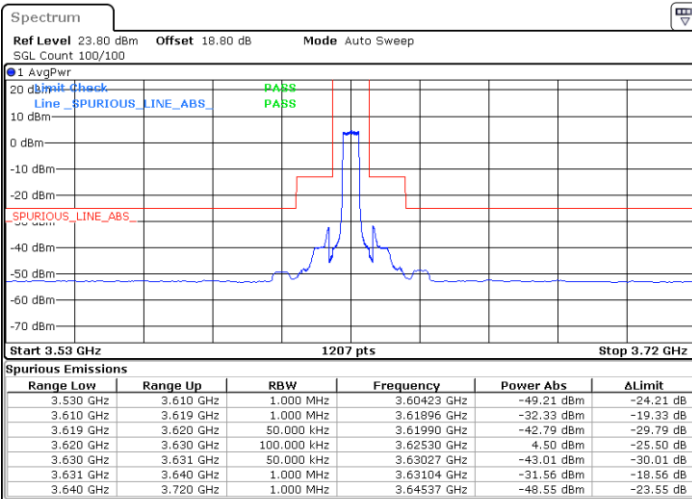

Highest Channel / 20MHz / 64QAM

Date: 1.SEP.2021 01:57:40

Conducted Band Edge

LTE Band 48 / 5MHz

QPSK

Middle Channel / 1RB0

Middle Channel / 1RBmax

Date: 31.AUG.2021 23:44:00

Date: 31.AUG.2021 23:57:15

Middle Channel / Full RB

N/A

Date: 31.AUG.2021 23:41:57

LTE Band 48 / 5MHz

QPSK

Highest Channel / 1RB0

Highest Channel / 1RBmax

Date: 1.SEP.2021 00:15:05

Date: 31.AUG.2021 23:59:38

Highest Channel / Full RB

N/A

Date: 1.SEP.2021 00:18:23

LTE Band 48 / 10MHz

QPSK

Lowest Channel / 1RB0