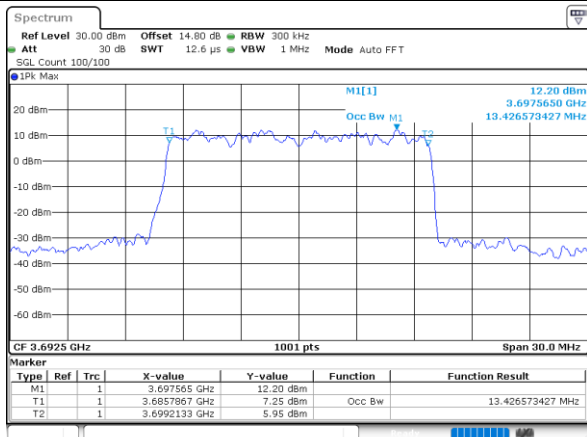

Lowest Channel / 20MHz / 64QAM

Date: 1.SEP.2021 01:59:13

Middle Channel / 15MHz / 64QAM

Date: 1.SEP.2021 02:10:15

Middle Channel / 20MHz / 64QAM

Date: 1.SEP.2021 01:59:54

Highest Channel / 15MHz / 64QAM

Date: 1.SEP.2021 02:10:10

Highest Channel / 20MHz / 64QAM

Date: 1.SEP.2021 01:57:40

Conducted Band Edge

LTE Band 48 / 5MHz

QPSK

Middle Channel / 1RB0

Middle Channel / 1RBmax

Date: 31.AUG.2021 23:44:00