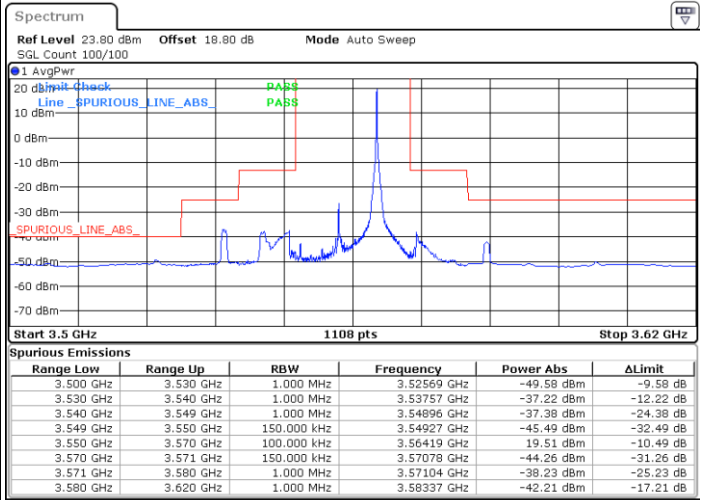

Middle Channel / Full RB

N/A

Date: 27.AUG.2021 10:36:45

LTE Band 48 / 10MHz

16QAM

Highest Channel / 1RB0

Highest Channel / 1RBmax

Date: 27.AUG.2021 10:46:03

Date: 27.AUG.2021 10:53:54

Highest Channel / Full RB

N/A

Date: 27.AUG.2021 10:59:55

LTE Band 48 / 15MHz

16QAM

Lowest Channel / 1RB0

Lowest Channel / 1RBmax

Date: 26.AUG.2021 16:40:37

Date: 26.AUG.2021 16:47:51

Lowest Channel / Full RB

N/A

Date: 26.AUG.2021 17:06:22

LTE Band 48 / 15MHz

16QAM

Middle Channel / 1RB0