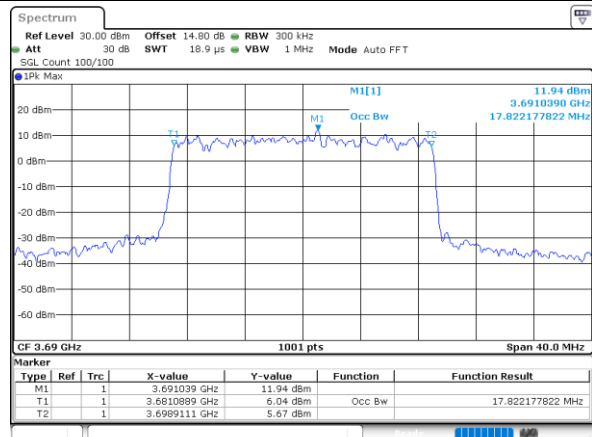

Lowest Channel / 20MHz / 64QAM

Date: 1.SEP.2021 01:59:13

Middle Channel / 15MHz / 64QAM

Date: 1.SEP.2021 02:10:15

Middle Channel / 20MHz / 64QAM

Date: 1.SEP.2021 01:59:54

Highest Channel / 15MHz / 64QAM

Date: 1.SEP.2021 02:10:10

Highest Channel / 20MHz / 64QAM

Date: 1.SEP.2021 01:57:40

Conducted Band Edge

LTE Band 48 / 5MHz

QPSK

Middle Channel / 1RB0

Middle Channel / 1RBmax

Date: 31.AUG.2021 23:44:00