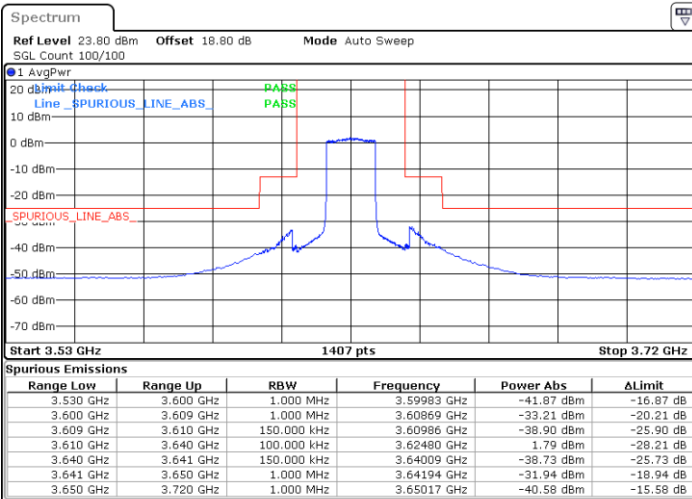

Date: 26.AUG.2021 16:40:37

Date: 26.AUG.2021 16:47:51

Lowest Channel / Full RB

N/A

Date: 26.AUG.2021 17:06:22

LTE Band 48 / 15MHz

16QAM

Middle Channel / 1RB0

Middle Channel / 1RBmax

Date: 26.AUG.2021 17:38:21

Date: 26.AUG.2021 17:48:29

Middle Channel / Full RB

N/A

Date: 26.AUG.2021 18:02:34

LTE Band 48 / 15MHz

16QAM

Highest Channel / 1RB0

Highest Channel / 1RBmax

Date: 26.AUG.2021 18:17:31

Date: 26.AUG.2021 18:26:14

Highest Channel / Full RB

N/A

Date: 26.AUG.2021 18:47:09

LTE Band 48 / 20MHz