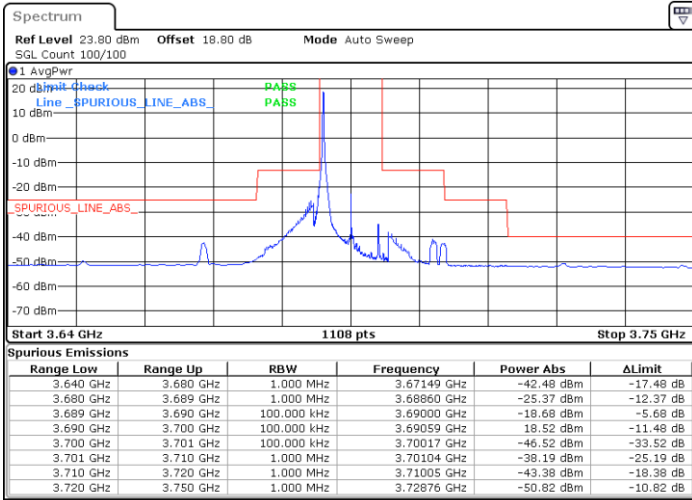

N/A

Date: 27.AUG.2021 10:12:27

LTE Band 48 / 10MHz

16QAM

Middle Channel / 1RB0

Middle Channel / 1RBmax

Date: 27.AUG.2021 10:21:00

Date: 27.AUG.2021 10:27:43

Middle Channel / Full RB

N/A

Date: 27.AUG.2021 10:36:45

LTE Band 48 / 10MHz

16QAM

Highest Channel / 1RB0

Highest Channel / 1RBmax

Date: 27.AUG.2021 10:46:03

Date: 27.AUG.2021 10:53:54

Highest Channel / Full RB

N/A

Date: 27.AUG.2021 10:59:55

LTE Band 48 / 15MHz

16QAM

Lowest Channel / 1RB0

Lowest Channel / 1RBmax