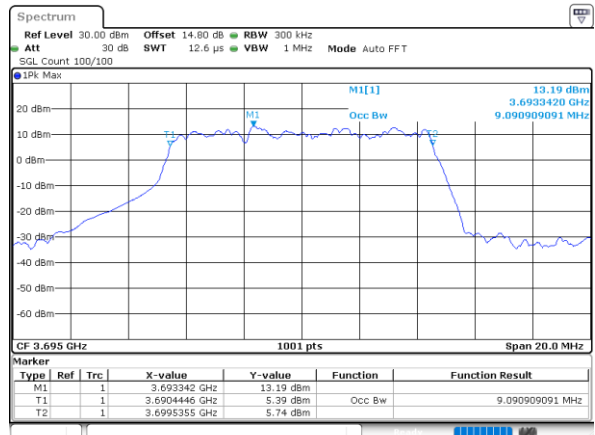

LTE Band 48

Lowest Channel / 5MHz / 64QAM

Date: 1.SEP.2021 02:05:55

Lowest Channel / 10MHz / 64QAM

Date: 1.SEP.2021 02:02:32

Middle Channel / 5MHz / 64QAM

Date: 1.SEP.2021 02:05:31

Middle Channel / 10MHz / 64QAM

Date: 1.SEP.2021 02:03:45

Highest Channel / 5MHz / 64QAM

Date: 1.SEP.2021 01:31:09

Highest Channel / 10MHz / 64QAM

Date: 1.SEP.2021 02:04:05

LTE Band 48

Lowest Channel / 15MHz / 64QAM

Date: 1.SEP.2021 02:10:15