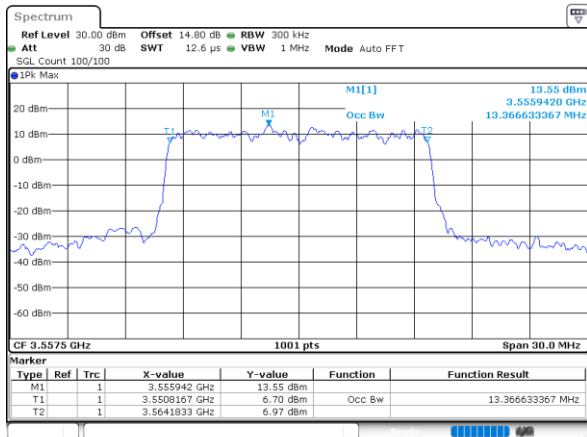

Date: 1.SEP.2021 02:03:45

Highest Channel / 5MHz / 64QAM

Date: 1.SEP.2021 01:31:09

Highest Channel / 10MHz / 64QAM

Date: 1.SEP.2021 02:04:05

LTE Band 48

Lowest Channel / 15MHz / 64QAM

Date: 1.SEP.2021 02:10:15