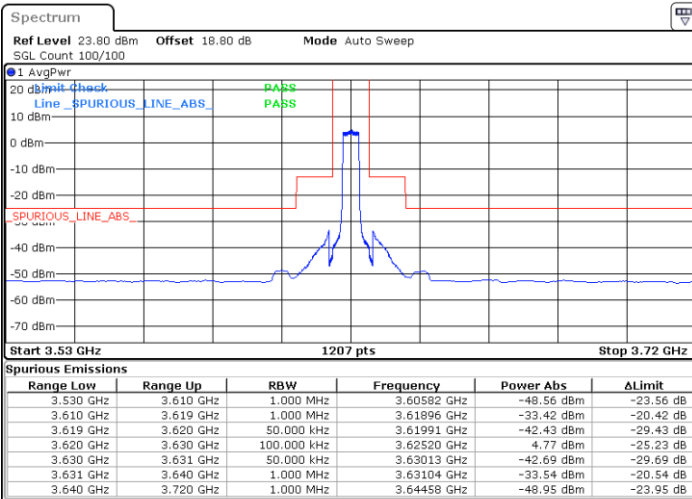

Lowest Channel / 1RB0

Lowest Channel / 1RBmax

Date: 31.AUG.2021 23:26:39

Date: 27.AUG.2021 18:17:55

Lowest Channel / Full RB

N/A

Date: 31.AUG.2021 23:32:26

LTE Band 48 / 5MHz

16QAM

Middle Channel / 1RB0

Middle Channel / 1RBmax

Date: 31.AUG.2021 23:45:58

Date: 31.AUG.2021 23:53:02

Middle Channel / Full RB

N/A

Date: 31.AUG.2021 23:39:51

LTE Band 48 / 5MHz

16QAM

Highest Channel / 1RB0

Highest Channel / 1RBmax

Date: 1.SEP.2021 00:11:56

Date: 1.SEP.2021 00:03:51

Highest Channel / Full RB

N/A

Date: 1.SEP.2021 00:23:19

LTE Band 48 / 10MHz

16QAM

Lowest Channel / 1RB0

Lowest Channel / 1RBmax

Date: 27.AUG.2021 09:55:49

Date: 27.AUG.2021 10:03:33

Lowest Channel / Full RB