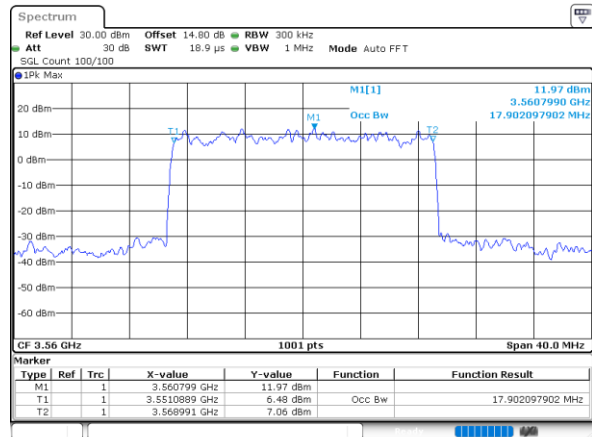

Lowest Channel / 20MHz / 64QAM

Date: 1.SEP.2021 01:59:13