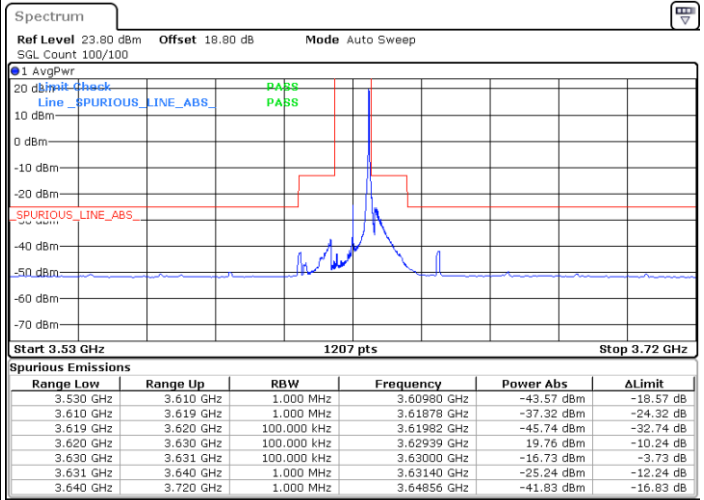

Date: 1.SEP.2021 00:15:05

Date: 31.AUG.2021 23:59:38

Highest Channel / Full RB

N/A

Date: 1.SEP.2021 00:18:23

LTE Band 48 / 10MHz

QPSK

Lowest Channel / 1RB0

Lowest Channel / 1RBmax

Date: 27.AUG.2021 09:51:20

Date: 27.AUG.2021 10:05:44

Lowest Channel / Full RB

N/A

Date: 27.AUG.2021 10:09:11

LTE Band 48 / 10MHz

QPSK

MiddleChannel / 1RB0

Middle Channel / 1RBmax

Date: 27.AUG.2021 10:18:11

Date: 27.AUG.2021 10:30:28

Middle Channel / Full RB

N/A

Date: 27.AUG.2021 10:33:06

LTE Band 48 / 10MHz

QPSK

Highest Channel / 1RB0

Highest Channel / 1RBmax

Date: 27.AUG.2021 10:41:10

Date: 27.AUG.2021 10:55:52

Highest Channel / Full RB

N/A

Date: 27.AUG.2021 10:58:10