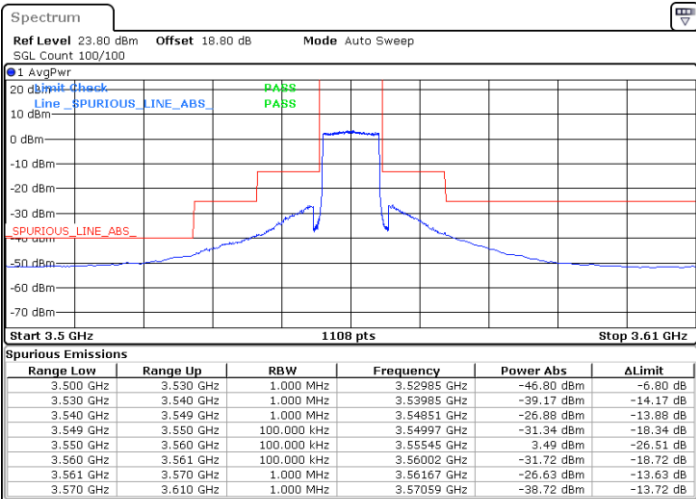

LTE Band 48 / 5MHz

16QAM

Highest Channel / 1RB0

Highest Channel / 1RBmax

Date: 1.SEP.2021 00:11:56

Date: 1.SEP.2021 00:03:51

Highest Channel / Full RB

N/A

Date: 1.SEP.2021 00:23:19

LTE Band 48 / 10MHz

16QAM

Lowest Channel / 1RB0

Lowest Channel / 1RBmax

Date: 27.AUG.2021 09:55:49

Date: 27.AUG.2021 10:03:33

Lowest Channel / Full RB

N/A

Date: 27.AUG.2021 10:12:27

LTE Band 48 / 10MHz

16QAM

Middle Channel / 1RB0

Middle Channel / 1RBmax

Date: 27.AUG.2021 10:21:00

Date: 27.AUG.2021 10:27:43

Middle Channel / Full RB

N/A

Date: 27.AUG.2021 10:36:45

LTE Band 48 / 10MHz

16QAM

Highest Channel / 1RB0

Highest Channel / 1RBmax

Date: 27.AUG.2021 10:46:03