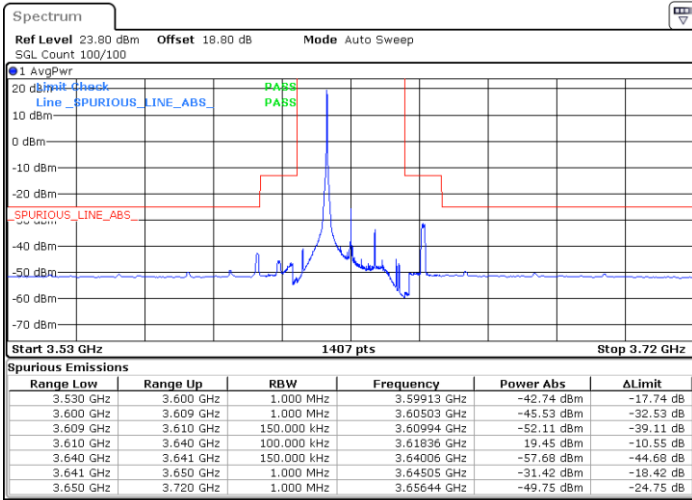

Date: 27.AUG.2021 10:53:54

Highest Channel / Full RB

N/A

Date: 27.AUG.2021 10:59:55

LTE Band 48 / 15MHz

16QAM

Lowest Channel / 1RB0

Lowest Channel / 1RBmax

Date: 26.AUG.2021 16:40:37

Date: 26.AUG.2021 16:47:51

Lowest Channel / Full RB

N/A

Date: 26.AUG.2021 17:06:22

LTE Band 48 / 15MHz

16QAM

Middle Channel / 1RB0

Middle Channel / 1RBmax

Date: 26.AUG.2021 17:38:21

Date: 26.AUG.2021 17:48:29

Middle Channel / Full RB

N/A

Date: 26.AUG.2021 18:02:34

LTE Band 48 / 15MHz

16QAM

Highest Channel / 1RB0

Highest Channel / 1RBmax

Date: 26.AUG.2021 18:17:31

Date: 26.AUG.2021 18:26:14

Highest Channel / Full RB

N/A

Date: 26.AUG.2021 18:47:09

LTE Band 48 / 20MHz