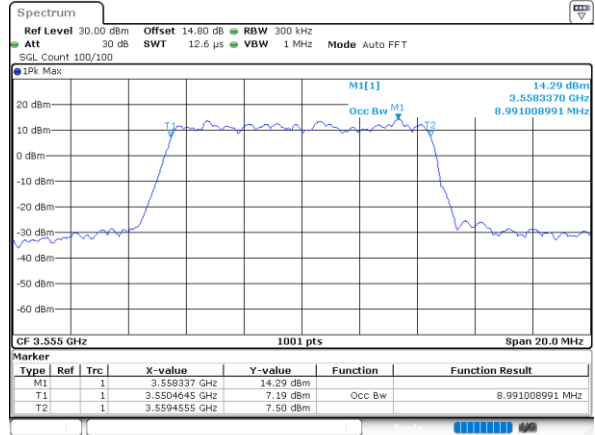

LTE Band 48

Lowest Channel / 5MHz / 64QAM

Date: 1.SEP.2021 02:05:55

Lowest Channel / 10MHz / 64QAM

Date: 1.SEP.2021 02:02:32

Middle Channel / 5MHz / 64QAM

Date: 1.SEP.2021 02:05:31

Middle Channel / 10MHz / 64QAM

Date: 1.SEP.2021 02:03:45

Highest Channel / 5MHz / 64QAM

Date: 1.SEP.2021 01:31:09

Highest Channel / 10MHz / 64QAM

Date: 1.SEP.2021 02:04:05

LTE Band 48

Lowest Channel / 15MHz / 64QAM

Date: 1.SEP.2021 02:10:15