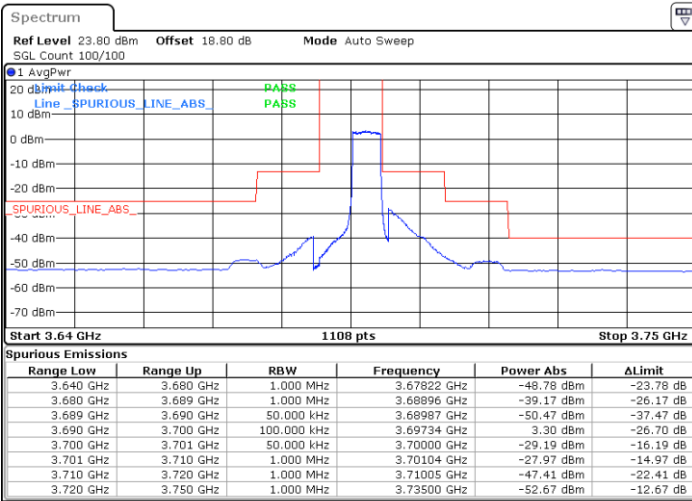

N/A

Date: 26.AUG.2021 16:31:21

LTE Band 48 / 5MHz

64QAM

Lowest Channel / 1RB0

Lowest Channel / 1RBmax

Date: 27.AUG.2021 18:12:25

Date: 27.AUG.2021 18:15:06

Lowest Channel / Full RB

N/A

Date: 31.AUG.2021 23:34:55

LTE Band 48 / 5MHz

64QAM

Middle Channel / 1RB0

Middle Channel / 1RBmax

Date: 31.AUG.2021 23:48:02

Date: 31.AUG.2021 23:50:36

Middle Channel / Full RB

N/A

Date: 31.AUG.2021 23:37:42

LTE Band 48 / 5MHz

64QAM

Highest Channel / 1RB0

Highest Channel / 1RBmax

Date: 1.SEP.2021 00:09:55

Date: 1.SEP.2021 00:07:53

Highest Channel / Full RB

N/A

Date: 1.SEP.2021 00:28:41