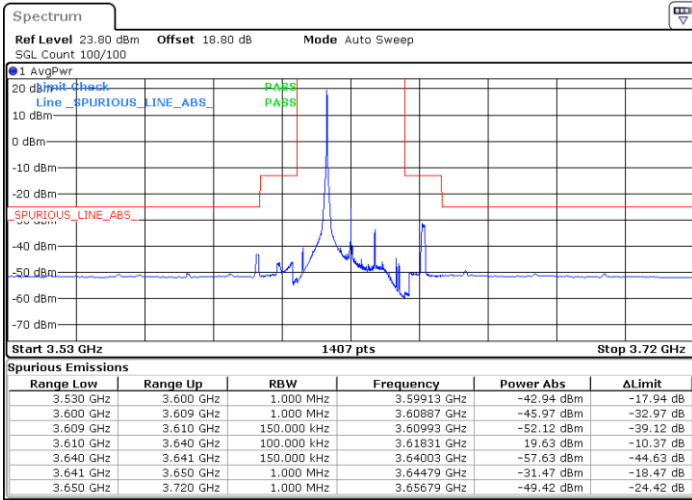

LTE Band 48 / 15MHz

QPSK

Lowest Channel / 1RB0

Lowest Channel / 1RBmax

Date: 26.AUG.2021 16:36:26

Date: 26.AUG.2021 16:45:26

Lowest Channel / Full RB

N/A

Date: 26.AUG.2021 16:52:40

LTE Band 48 / 15MHz

QPSK

Middle Channel / 1RB0

Middle Channel / 1RBmax

Date: 26.AUG.2021 17:30:14

Date: 26.AUG.2021 17:45:38

Middle Channel / Full RB

N/A

Date: 26.AUG.2021 17:58:32

LTE Band 48 / 15MHz

QPSK

Highest Channel / 1RB0

Highest Channel / 1RBmax

Date: 26.AUG.2021 18:13:06

Date: 26.AUG.2021 18:23:48

Highest Channel / Full RB

N/A

Date: 1.SEP.2021 01:36:29

LTE Band 48 / 20MHz

QPSK

Lowest Channel / 1RB0

Lowest Channel / 1RBmax

Date: 26.AUG.2021 12:23:21