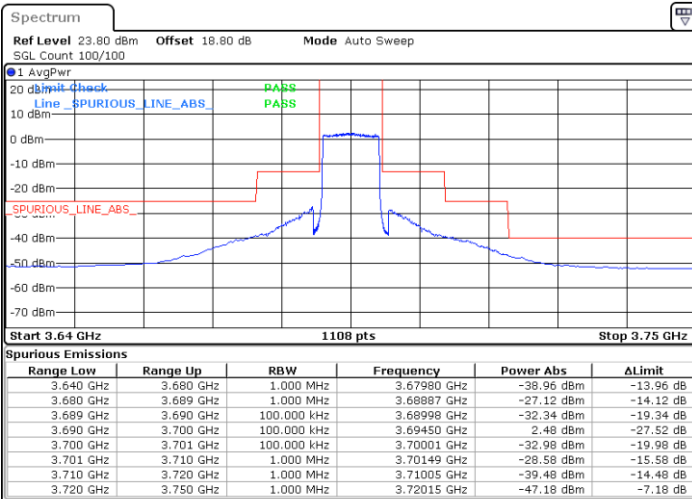

N/A

Date: 27.AUG.2021 10:12:27

LTE Band 48 / 10MHz

16QAM

Middle Channel / 1RB0

Middle Channel / 1RBmax

Date: 27.AUG.2021 10:21:00

Date: 27.AUG.2021 10:27:43

Middle Channel / Full RB

N/A

Date: 27.AUG.2021 10:36:45

LTE Band 48 / 10MHz

16QAM

Highest Channel / 1RB0

Highest Channel / 1RBmax

Date: 27.AUG.2021 10:46:03

Date: 27.AUG.2021 10:53:54

Highest Channel / Full RB

N/A

Date: 27.AUG.2021 10:59:55

LTE Band 48 / 15MHz

16QAM

Lowest Channel / 1RB0

Lowest Channel / 1RBmax