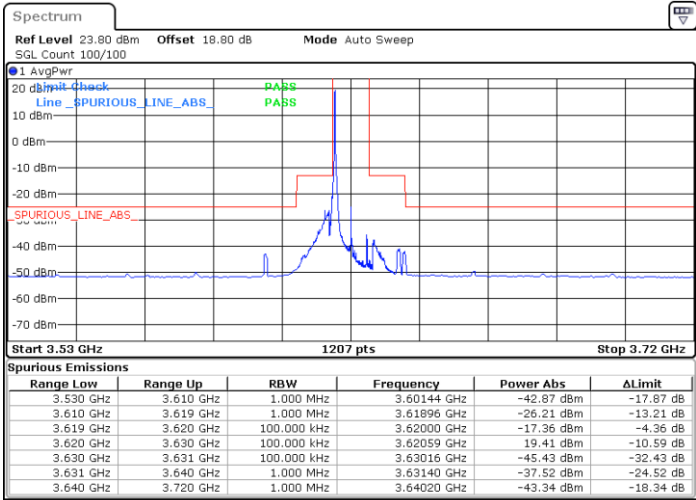

Date: 1.SEP.2021 00:15:05

Date: 31.AUG.2021 23:59:38

Highest Channel / Full RB

N/A

Date: 1.SEP.2021 00:18:23

LTE Band 48 / 10MHz

QPSK

Lowest Channel / 1RB0

Lowest Channel / 1RBmax

Date: 27.AUG.2021 09:51:20

Date: 27.AUG.2021 10:05:44

Lowest Channel / Full RB

N/A

Date: 27.AUG.2021 10:09:11

LTE Band 48 / 10MHz

QPSK

MiddleChannel / 1RB0

Middle Channel / 1RBmax

Date: 27.AUG.2021 10:18:11

Date: 27.AUG.2021 10:30:28

Middle Channel / Full RB

N/A

Date: 27.AUG.2021 10:33:06

LTE Band 48 / 10MHz