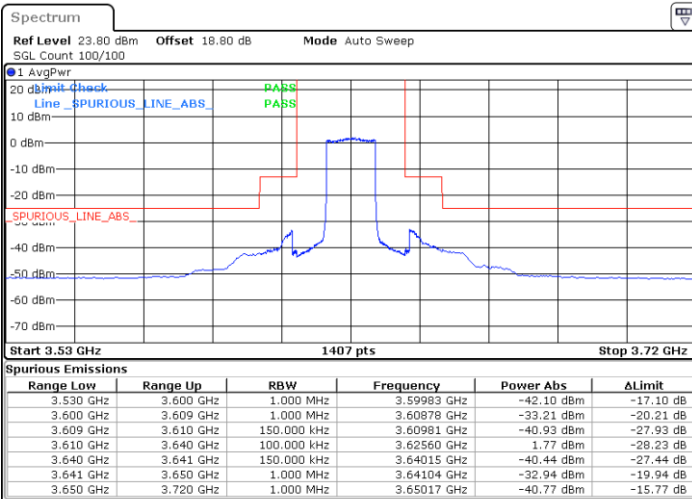

LTE Band 48 / 15MHz

QPSK

Lowest Channel / 1RB0

Lowest Channel / 1RBmax

Date: 26.AUG.2021 16:36:26

Date: 26.AUG.2021 16:45:26

Lowest Channel / Full RB

N/A

Date: 26.AUG.2021 16:52:40

LTE Band 48 / 15MHz

QPSK

Middle Channel / 1RB0

Middle Channel / 1RBmax

Date: 26.AUG.2021 17:30:14

Date: 26.AUG.2021 17:45:38

Middle Channel / Full RB

N/A

Date: 26.AUG.2021 17:58:32

LTE Band 48 / 15MHz

QPSK

Highest Channel / 1RB0

Highest Channel / 1RBmax

Date: 26.AUG.2021 18:13:06

Date: 26.AUG.2021 18:23:48

Highest Channel / Full RB

N/A

Date: 1.SEP.2021 01:36:29

LTE Band 48 / 20MHz

QPSK

Lowest Channel / 1RB0

Lowest Channel / 1RBmax

Date: 26.AUG.2021 12:23:21