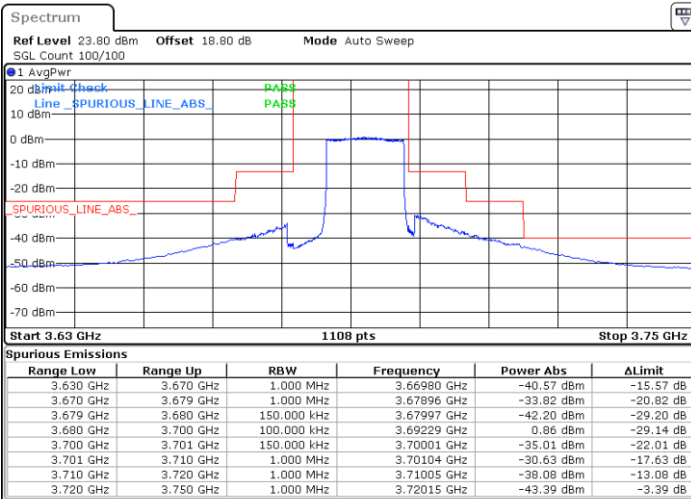

Middle Channel / 1RBmax

Date: 26.AUG.2021 17:38:21

Date: 26.AUG.2021 17:48:29

Middle Channel / Full RB

N/A

Date: 26.AUG.2021 18:02:34

LTE Band 48 / 15MHz

16QAM

Highest Channel / 1RB0

Highest Channel / 1RBmax

Date: 26.AUG.2021 18:17:31

Date: 26.AUG.2021 18:26:14

Highest Channel / Full RB

N/A

Date: 26.AUG.2021 18:47:09

LTE Band 48 / 20MHz

16QAM

Lowest Channel / 1RB0

Lowest Channel / 1RBmax

Date: 26.AUG.2021 12:28:47

Date: 26.AUG.2021 12:55:15

Lowest Channel / Full RB

N/A

Date: 26.AUG.2021 12:39:36