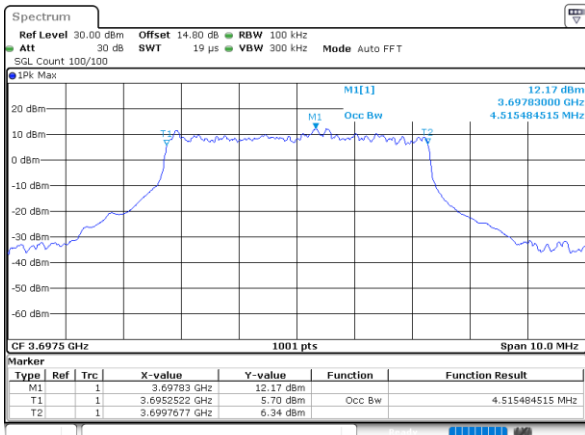

LTE Band 48

Lowest Channel / 5MHz / 64QAM

Date: 1.SEP.2021 02:05:55

Lowest Channel / 10MHz / 64QAM

Date: 1.SEP.2021 02:02:32

Middle Channel / 5MHz / 64QAM

Date: 1.SEP.2021 02:05:31

Middle Channel / 10MHz / 64QAM

Date: 1.SEP.2021 02:03:45

Highest Channel / 5MHz / 64QAM

Date: 1.SEP.2021 01:31:09

Highest Channel / 10MHz / 64QAM

Date: 1.SEP.2021 02:04:05

LTE Band 48

Lowest Channel / 15MHz / 64QAM

Date: 1.SEP.2021 02:10:15