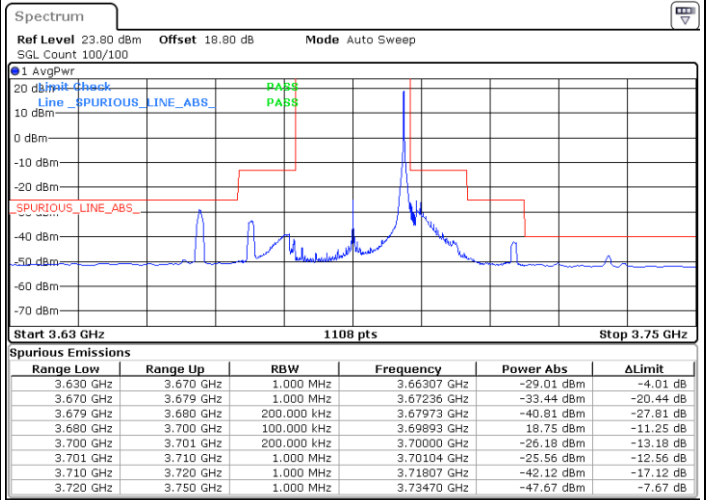

LTE Band 48 / 20MHz

16QAM

Middle Channel / 1RB0

Middle Channel / 1RBmax

Date: 26.AUG.2021 15:17:33

Date: 26.AUG.2021 15:40:24

Middle Channel / Full RB

N/A

Date: 26.AUG.2021 15:54:58

LTE Band 48 / 20MHz

16QAM

Highest Channel / 1RB0

Highest Channel / 1RBmax

Date: 26.AUG.2021 16:16:06

Date: 26.AUG.2021 16:24:17

Highest Channel / Full RB

N/A

Date: 26.AUG.2021 16:31:21

LTE Band 48 / 5MHz

64QAM

Lowest Channel / 1RB0

Lowest Channel / 1RBmax

Date: 27.AUG.2021 18:12:25

Date: 27.AUG.2021 18:15:06

Lowest Channel / Full RB

N/A

Date: 31.AUG.2021 23:34:55

LTE Band 48 / 5MHz

64QAM

Middle Channel / 1RB0

Middle Channel / 1RBmax

Date: 31.AUG.2021 23:48:02