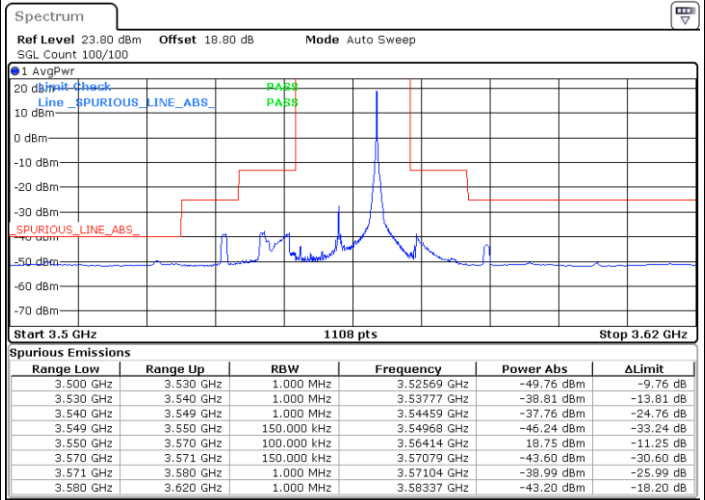

MiddleChannel / 1RB0

Middle Channel / 1RBmax

Date: 27.AUG.2021 10:18:11

Date: 27.AUG.2021 10:30:28

Middle Channel / Full RB

N/A

Date: 27.AUG.2021 10:33:06

LTE Band 48 / 10MHz

QPSK

Highest Channel / 1RB0

Highest Channel / 1RBmax

Date: 27.AUG.2021 10:41:10

Date: 27.AUG.2021 10:55:52

Highest Channel / Full RB

N/A

Date: 27.AUG.2021 10:58:10

LTE Band 48 / 15MHz

QPSK

Lowest Channel / 1RB0

Lowest Channel / 1RBmax

Date: 26.AUG.2021 16:36:26

Date: 26.AUG.2021 16:45:26

Lowest Channel / Full RB

N/A