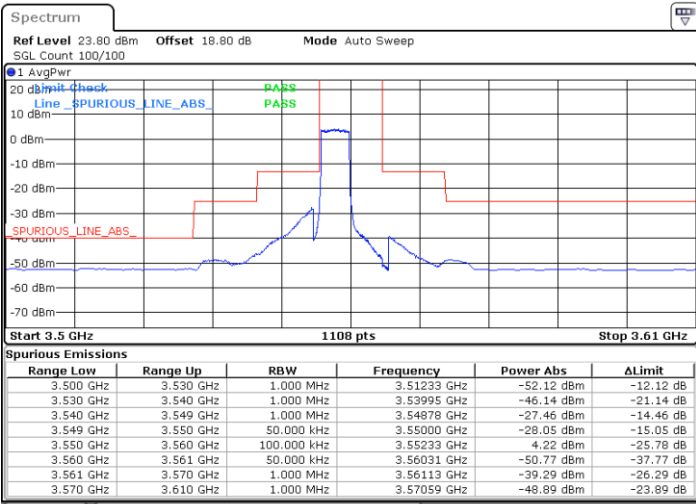

Date: 26.AUG.2021 15:54:58

LTE Band 48 / 20MHz

16QAM

Highest Channel / 1RB0

Highest Channel / 1RBmax

Date: 26.AUG.2021 16:16:06

Date: 26.AUG.2021 16:24:17

Highest Channel / Full RB

N/A

Date: 26.AUG.2021 16:31:21

LTE Band 48 / 5MHz

64QAM

Lowest Channel / 1RB0

Lowest Channel / 1RBmax

Date: 27.AUG.2021 18:12:25

Date: 27.AUG.2021 18:15:06

Lowest Channel / Full RB

N/A

Date: 31.AUG.2021 23:34:55

LTE Band 48 / 5MHz

64QAM

Middle Channel / 1RB0

Middle Channel / 1RBmax

Date: 31.AUG.2021 23:48:02

Date: 31.AUG.2021 23:50:36

Middle Channel / Full RB

N/A

Date: 31.AUG.2021 23:37:42

LTE Band 48 / 5MHz

64QAM

Highest Channel / 1RB0

Highest Channel / 1RBmax