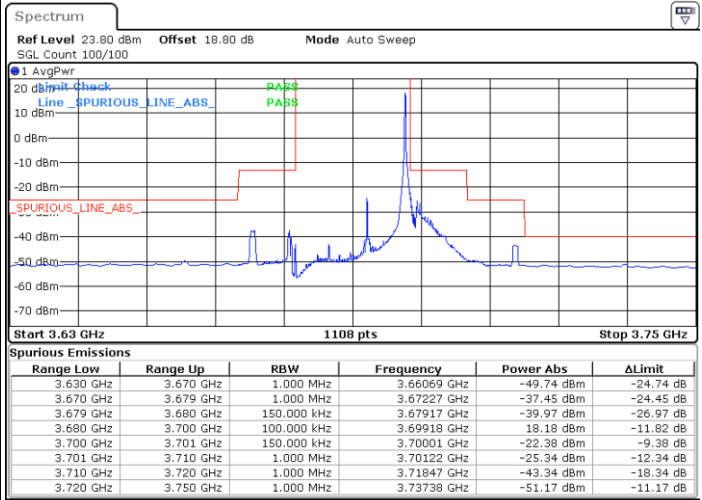

Date: 26.AUG.2021 16:52:40

LTE Band 48 / 15MHz

QPSK

Middle Channel / 1RB0

Middle Channel / 1RBmax

Date: 26.AUG.2021 17:30:14

Date: 26.AUG.2021 17:45:38

Middle Channel / Full RB

N/A

Date: 26.AUG.2021 17:58:32

LTE Band 48 / 15MHz

QPSK

Highest Channel / 1RB0

Highest Channel / 1RBmax

Date: 26.AUG.2021 18:13:06

Date: 26.AUG.2021 18:23:48

Highest Channel / Full RB

N/A

Date: 1.SEP.2021 01:36:29

LTE Band 48 / 20MHz

QPSK

Lowest Channel / 1RB0

Lowest Channel / 1RBmax

Date: 26.AUG.2021 12:23:21

Date: 26.AUG.2021 12:50:32

Lowest Channel / Full RB

N/A

Date: 26.AUG.2021 12:47:46

LTE Band 48 / 20MHz

QPSK

Middle Channel / 1RB0

Middle Channel / 1RBmax