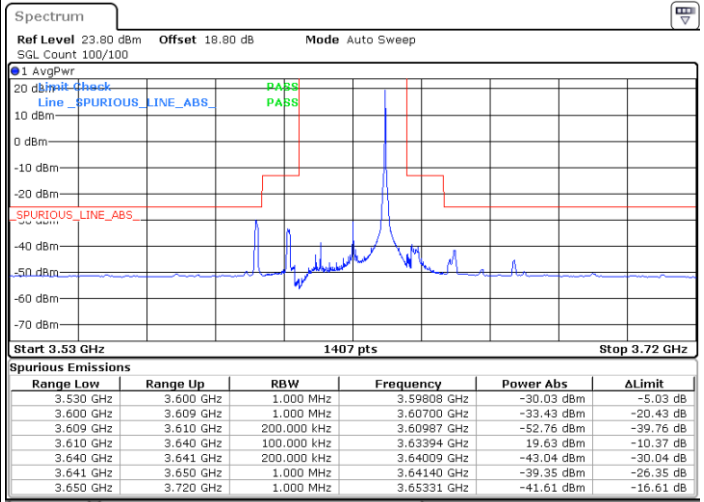

Highest Channel / 1RB0

Highest Channel / 1RBmax

Date: 26.AUG.2021 18:17:31

Date: 26.AUG.2021 18:26:14

Highest Channel / Full RB

N/A

Date: 26.AUG.2021 18:47:09

LTE Band 48 / 20MHz

16QAM

Lowest Channel / 1RB0

Lowest Channel / 1RBmax

Date: 26.AUG.2021 12:28:47

Date: 26.AUG.2021 12:55:15

Lowest Channel / Full RB

N/A

Date: 26.AUG.2021 12:39:36

LTE Band 48 / 20MHz

16QAM

Middle Channel / 1RB0

Middle Channel / 1RBmax

Date: 26.AUG.2021 15:17:33

Date: 26.AUG.2021 15:40:24

Middle Channel / Full RB

N/A

Date: 26.AUG.2021 15:54:58

LTE Band 48 / 20MHz

16QAM

Highest Channel / 1RB0

Highest Channel / 1RBmax

Date: 26.AUG.2021 16:16:06

Date: 26.AUG.2021 16:24:17

Highest Channel / Full RB