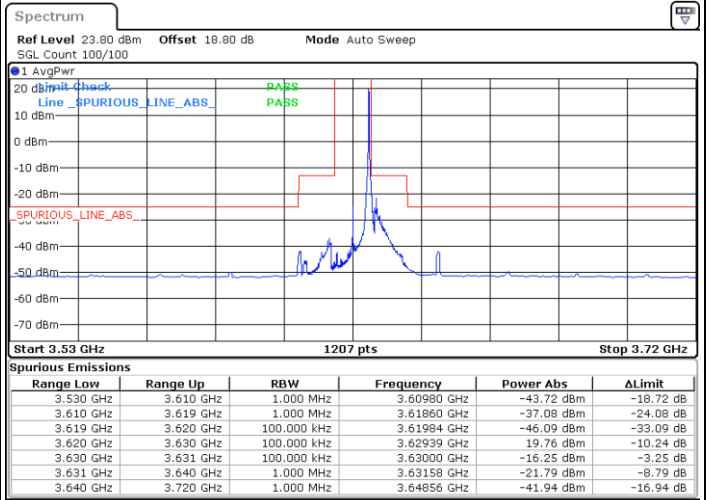

Date: 1.SEP.2021 00:23:19

LTE Band 48 / 10MHz

16QAM

Lowest Channel / 1RB0

Lowest Channel / 1RBmax

Date: 27.AUG.2021 09:55:49

Date: 27.AUG.2021 10:03:33

Lowest Channel / Full RB

N/A

Date: 27.AUG.2021 10:12:27

LTE Band 48 / 10MHz

16QAM

Middle Channel / 1RB0

Middle Channel / 1RBmax

Date: 27.AUG.2021 10:21:00

Date: 27.AUG.2021 10:27:43

Middle Channel / Full RB

N/A

Date: 27.AUG.2021 10:36:45

LTE Band 48 / 10MHz

16QAM

Highest Channel / 1RB0

Highest Channel / 1RBmax

Date: 27.AUG.2021 10:46:03

Date: 27.AUG.2021 10:53:54

Highest Channel / Full RB

N/A

Date: 27.AUG.2021 10:59:55

LTE Band 48 / 15MHz

16QAM

Lowest Channel / 1RB0

Lowest Channel / 1RBmax