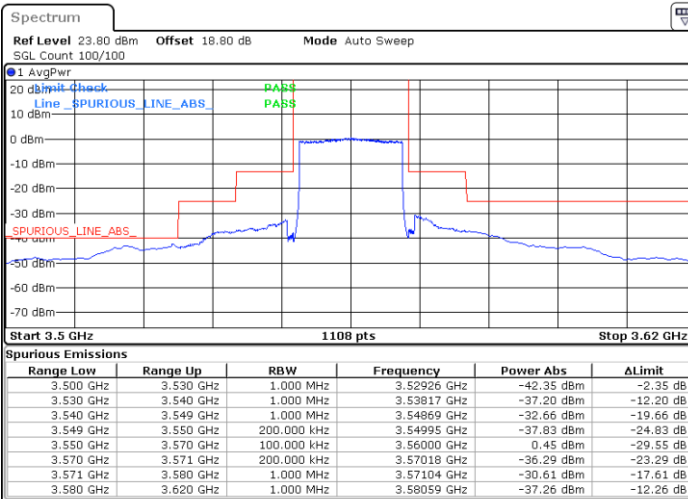

N/A

Date: 26.AUG.2021 17:58:32

LTE Band 48 / 15MHz

QPSK

Highest Channel / 1RB0

Highest Channel / 1RBmax

Date: 26.AUG.2021 18:13:06

Date: 26.AUG.2021 18:23:48

Highest Channel / Full RB

N/A

Date: 1.SEP.2021 01:36:29

LTE Band 48 / 20MHz

QPSK

Lowest Channel / 1RB0

Lowest Channel / 1RBmax

Date: 26.AUG.2021 12:23:21

Date: 26.AUG.2021 12:50:32

Lowest Channel / Full RB

N/A

Date: 26.AUG.2021 12:47:46

LTE Band 48 / 20MHz

QPSK

Middle Channel / 1RB0

Middle Channel / 1RBmax