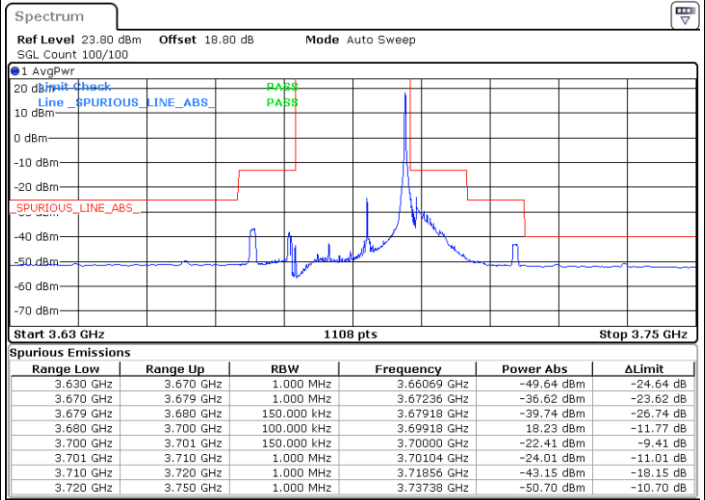

Date: 27.AUG.2021 10:53:54

Highest Channel / Full RB

N/A

Date: 27.AUG.2021 10:59:55

LTE Band 48 / 15MHz

16QAM

Lowest Channel / 1RB0

Lowest Channel / 1RBmax

Date: 26.AUG.2021 16:40:37

Date: 26.AUG.2021 16:47:51

Lowest Channel / Full RB

N/A

Date: 26.AUG.2021 17:06:22

LTE Band 48 / 15MHz

16QAM

Middle Channel / 1RB0

Middle Channel / 1RBmax

Date: 26.AUG.2021 17:38:21

Date: 26.AUG.2021 17:48:29

Middle Channel / Full RB

N/A

Date: 26.AUG.2021 18:02:34

LTE Band 48 / 15MHz

16QAM

Highest Channel / 1RB0

Highest Channel / 1RBmax

Date: 26.AUG.2021 18:17:31

Date: 26.AUG.2021 18:26:14

Highest Channel / Full RB

N/A

Date: 26.AUG.2021 18:47:09

LTE Band 48 / 20MHz