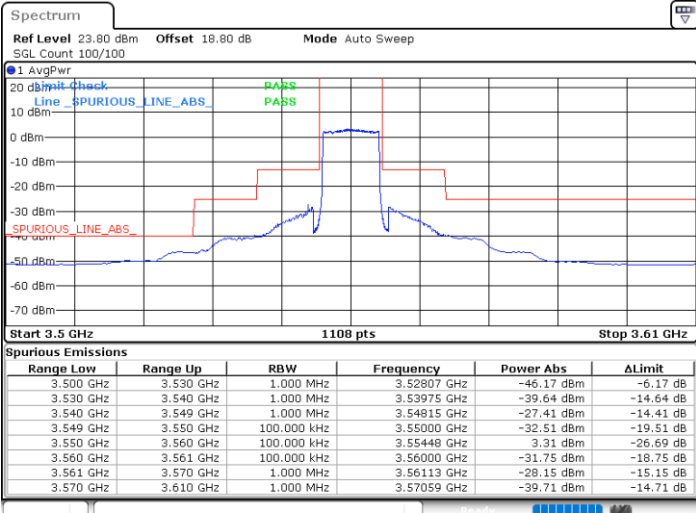

Date: 1.SEP.2021 00:15:05

Date: 31.AUG.2021 23:59:38

Highest Channel / Full RB

N/A

Date: 1.SEP.2021 00:18:23

LTE Band 48 / 10MHz

QPSK

Lowest Channel / 1RB0

Lowest Channel / 1RBmax

Date: 27.AUG.2021 09:51:20

Date: 27.AUG.2021 10:05:44

Lowest Channel / Full RB

N/A

Date: 27.AUG.2021 10:09:11

LTE Band 48 / 10MHz

QPSK

MiddleChannel / 1RB0

Middle Channel / 1RBmax

Date: 27.AUG.2021 10:18:11

Date: 27.AUG.2021 10:30:28

Middle Channel / Full RB

N/A

Date: 27.AUG.2021 10:33:06

LTE Band 48 / 10MHz