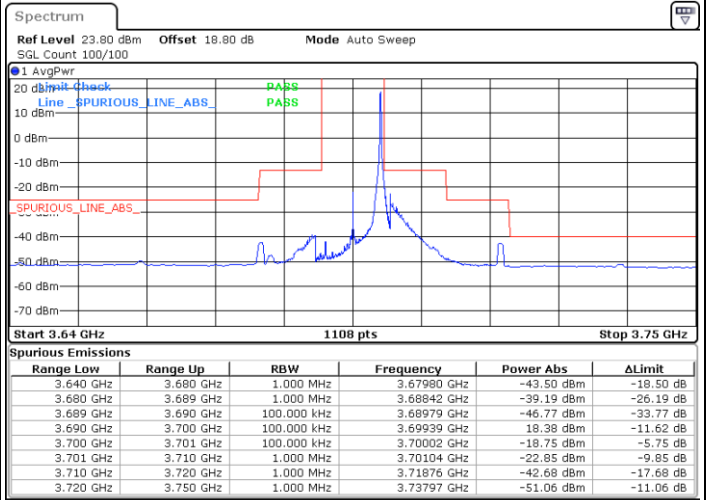

Lowest Channel / 1RBmax

Date: 27.AUG.2021 09:51:20

Date: 27.AUG.2021 10:05:44

Lowest Channel / Full RB

N/A

Date: 27.AUG.2021 10:09:11

LTE Band 48 / 10MHz

QPSK

MiddleChannel / 1RB0

Middle Channel / 1RBmax

Date: 27.AUG.2021 10:18:11

Date: 27.AUG.2021 10:30:28

Middle Channel / Full RB

N/A

Date: 27.AUG.2021 10:33:06

LTE Band 48 / 10MHz

QPSK

Highest Channel / 1RB0

Highest Channel / 1RBmax

Date: 27.AUG.2021 10:41:10

Date: 27.AUG.2021 10:55:52

Highest Channel / Full RB

N/A

Date: 27.AUG.2021 10:58:10

LTE Band 48 / 15MHz

QPSK

Lowest Channel / 1RB0

Lowest Channel / 1RBmax

Date: 26.AUG.2021 16:36:26

Date: 26.AUG.2021 16:45:26

Lowest Channel / Full RB

N/A