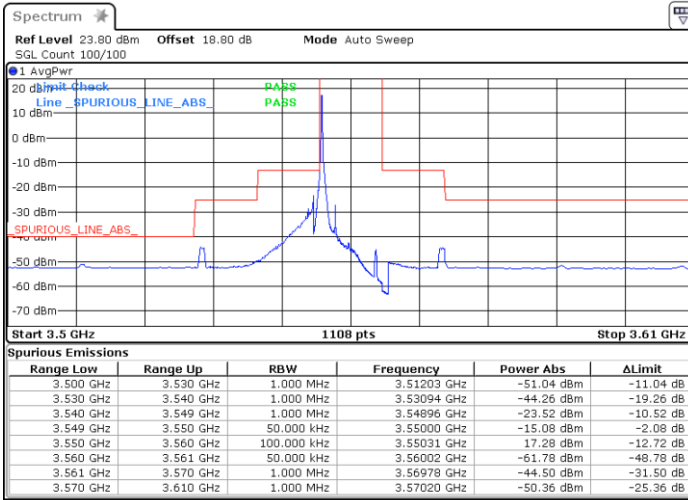

Date: 26.AUG.2021 15:03:34

Date: 26.AUG.2021 15:37:36

Middle Channel / Full RB

N/A

Date: 26.AUG.2021 15:52:25

LTE Band 48 / 20MHz

QPSK

Highest Channel / 1RB0

Highest Channel / 1RBmax

Date: 26.AUG.2021 16:13:09

Date: 26.AUG.2021 16:22:09

Highest Channel / Full RB

N/A

Date: 26.AUG.2021 16:29:03

LTE Band 48 / 5MHz

16QAM

Lowest Channel / 1RB0

Lowest Channel / 1RBmax

Date: 31.AUG.2021 23:26:39

Date: 27.AUG.2021 18:17:55

Lowest Channel / Full RB

N/A

Date: 31.AUG.2021 23:32:26

LTE Band 48 / 5MHz