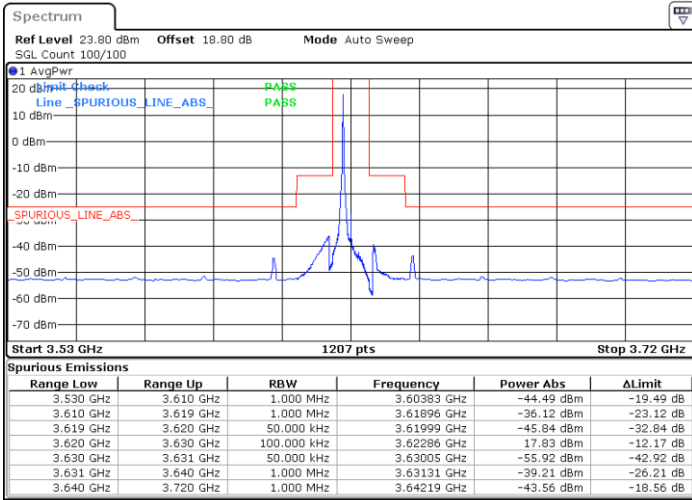

LTE Band 48 / 5MHz

16QAM

Middle Channel / 1RB0

Middle Channel / 1RBmax

Date: 31.AUG.2021 23:45:58