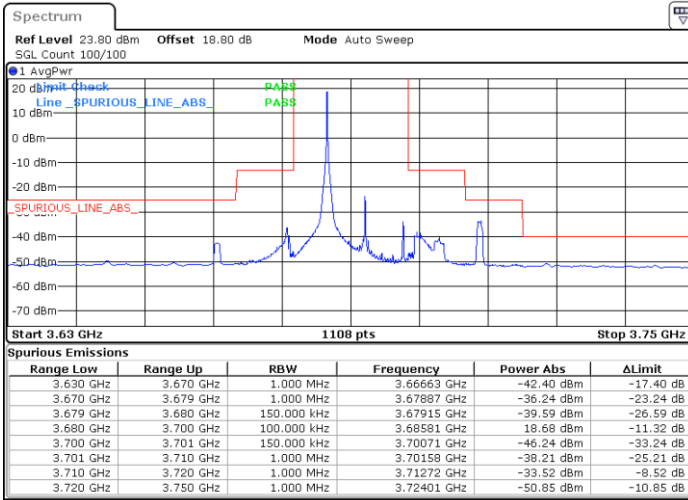

Date: 26.AUG.2021 16:52:40

LTE Band 48 / 15MHz

QPSK

Middle Channel / 1RB0

Middle Channel / 1RBmax

Date: 26.AUG.2021 17:30:14

Date: 26.AUG.2021 17:45:38

Middle Channel / Full RB

N/A

Date: 26.AUG.2021 17:58:32

LTE Band 48 / 15MHz

QPSK

Highest Channel / 1RB0

Highest Channel / 1RBmax

Date: 26.AUG.2021 18:13:06

Date: 26.AUG.2021 18:23:48

Highest Channel / Full RB

N/A

Date: 1.SEP.2021 01:36:29

LTE Band 48 / 20MHz

QPSK

Lowest Channel / 1RB0

Lowest Channel / 1RBmax

Date: 26.AUG.2021 12:23:21

Date: 26.AUG.2021 12:50:32

Lowest Channel / Full RB

N/A

Date: 26.AUG.2021 12:47:46

LTE Band 48 / 20MHz

QPSK

Middle Channel / 1RB0

Middle Channel / 1RBmax