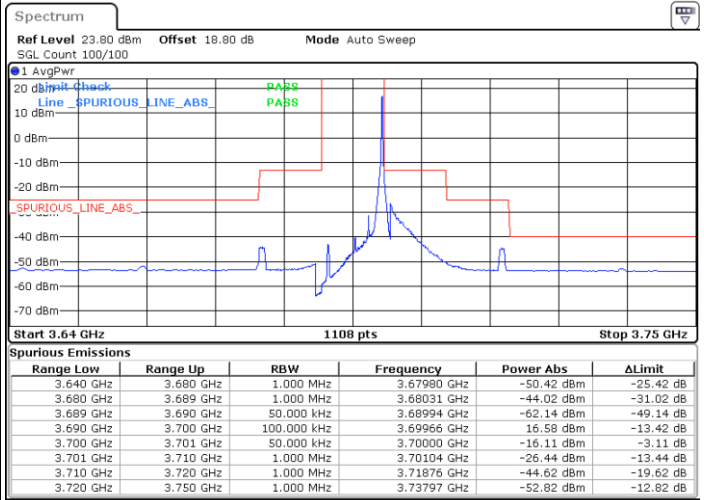

Lowest Channel / 1RB0

Lowest Channel / 1RBmax

Date: 31.AUG.2021 23:26:39

Date: 27.AUG.2021 18:17:55

Lowest Channel / Full RB

N/A

Date: 31.AUG.2021 23:32:26

LTE Band 48 / 5MHz

LTE Band 48 / 5MHz

16QAM

Highest Channel / 1RB0

Highest Channel / 1RBmax

Date: 1.SEP.2021 00:11:56

Date: 1.SEP.2021 00:03:51

Highest Channel / Full RB

N/A

Date: 1.SEP.2021 00:23:19

LTE Band 48 / 10MHz

16QAM

Lowest Channel / 1RB0

Lowest Channel / 1RBmax

Date: 27.AUG.2021 09:55:49

Date: 27.AUG.2021 10:03:33

Lowest Channel / Full RB