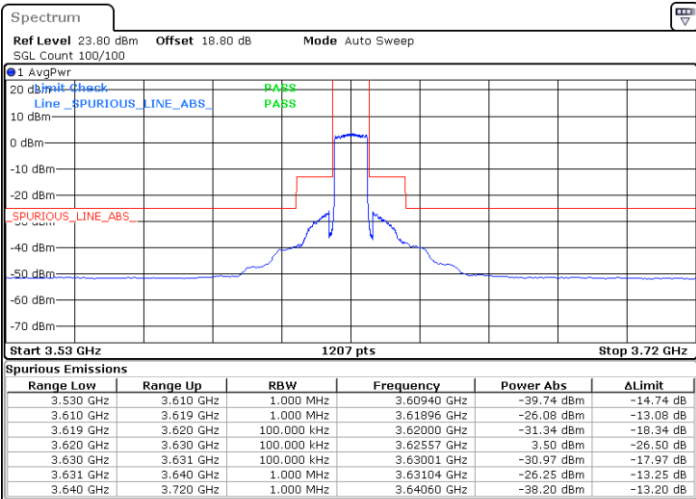

Lowest Channel / 1RBmax

Date: 27.AUG.2021 09:51:20

Date: 27.AUG.2021 10:05:44

Lowest Channel / Full RB

N/A

Date: 27.AUG.2021 10:09:11

LTE Band 48 / 10MHz

QPSK

MiddleChannel / 1RB0

Middle Channel / 1RBmax

Date: 27.AUG.2021 10:18:11

Date: 27.AUG.2021 10:30:28

Middle Channel / Full RB

N/A

Date: 27.AUG.2021 10:33:06

LTE Band 48 / 10MHz

QPSK

Highest Channel / 1RB0

Highest Channel / 1RBmax

Date: 27.AUG.2021 10:41:10

Date: 27.AUG.2021 10:55:52

Highest Channel / Full RB

N/A

Date: 27.AUG.2021 10:58:10