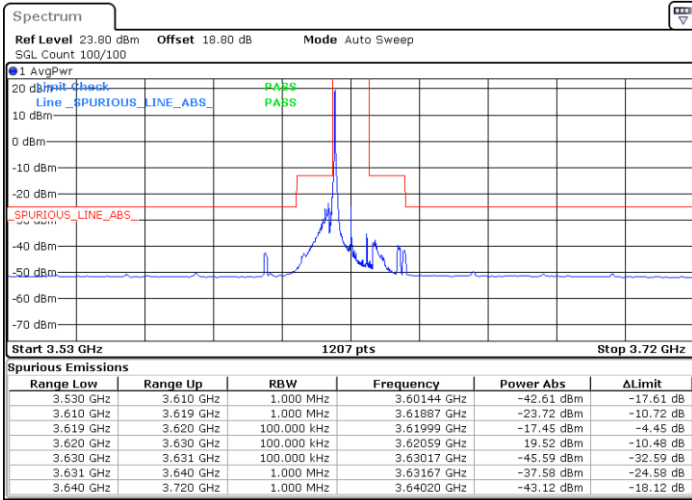

Date: 1.SEP.2021 00:23:19

LTE Band 48 / 10MHz

16QAM

Lowest Channel / 1RB0

Lowest Channel / 1RBmax

Date: 27.AUG.2021 09:55:49

Date: 27.AUG.2021 10:03:33

Lowest Channel / Full RB

N/A

Date: 27.AUG.2021 10:12:27

LTE Band 48 / 10MHz

16QAM

Middle Channel / 1RB0

Middle Channel / 1RBmax

Date: 27.AUG.2021 10:21:00

Date: 27.AUG.2021 10:27:43

Middle Channel / Full RB

N/A

Date: 27.AUG.2021 10:36:45

LTE Band 48 / 10MHz

16QAM

Highest Channel / 1RB0

Highest Channel / 1RBmax

Date: 27.AUG.2021 10:46:03

Date: 27.AUG.2021 10:53:54

Highest Channel / Full RB

N/A

Date: 27.AUG.2021 10:59:55

LTE Band 48 / 15MHz

16QAM

Lowest Channel / 1RB0

Lowest Channel / 1RBmax