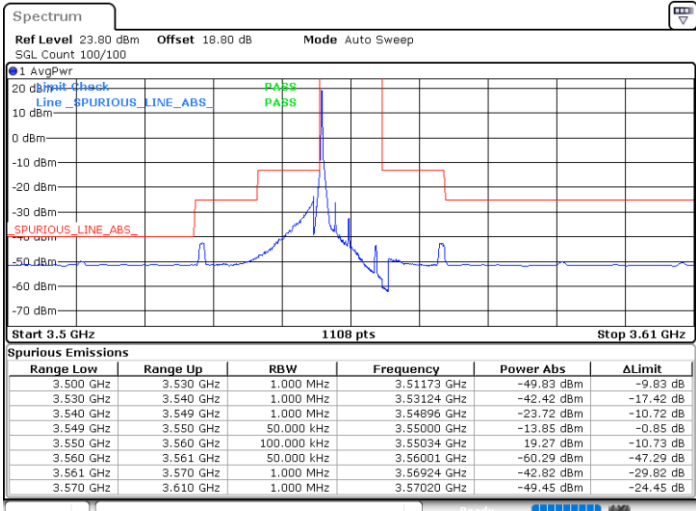

Date: 26.AUG.2021 15:54:58

LTE Band 48 / 20MHz

16QAM

Highest Channel / 1RB0

Highest Channel / 1RBmax

Date: 26.AUG.2021 16:16:06

Date: 26.AUG.2021 16:24:17

Highest Channel / Full RB

N/A

Date: 26.AUG.2021 16:31:21

LTE Band 48 / 5MHz

64QAM

Lowest Channel / 1RB0

Lowest Channel / 1RBmax

Date: 27.AUG.2021 18:12:25

Date: 27.AUG.2021 18:15:06

Lowest Channel / Full RB

N/A

Date: 31.AUG.2021 23:34:55

LTE Band 48 / 5MHz

64QAM

Middle Channel / 1RB0

Middle Channel / 1RBmax

Date: 31.AUG.2021 23:48:02

Date: 31.AUG.2021 23:50:36

Middle Channel / Full RB

N/A

Date: 31.AUG.2021 23:37:42

LTE Band 48 / 5MHz

64QAM

Highest Channel / 1RB0

Highest Channel / 1RBmax