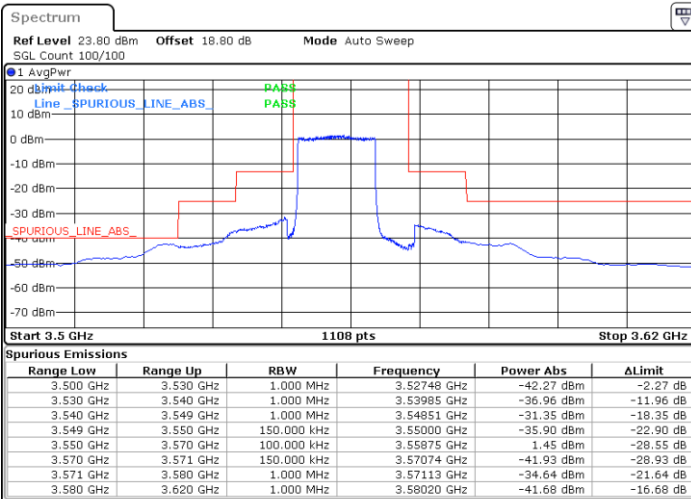

QPSK

Highest Channel / 1RB0

Highest Channel / 1RBmax

Date: 27.AUG.2021 10:41:10

Date: 27.AUG.2021 10:55:52

Highest Channel / Full RB

N/A

Date: 27.AUG.2021 10:58:10

LTE Band 48 / 15MHz

QPSK

Lowest Channel / 1RB0

Lowest Channel / 1RBmax

Date: 26.AUG.2021 16:36:26

Date: 26.AUG.2021 16:45:26

Lowest Channel / Full RB

N/A

Date: 26.AUG.2021 16:52:40

LTE Band 48 / 15MHz

QPSK

Middle Channel / 1RB0

Middle Channel / 1RBmax

Date: 26.AUG.2021 17:30:14

Date: 26.AUG.2021 17:45:38

Middle Channel / Full RB

N/A

Date: 26.AUG.2021 17:58:32

LTE Band 48 / 15MHz

QPSK

Highest Channel / 1RB0

Highest Channel / 1RBmax

Date: 26.AUG.2021 18:13:06

Date: 26.AUG.2021 18:23:48