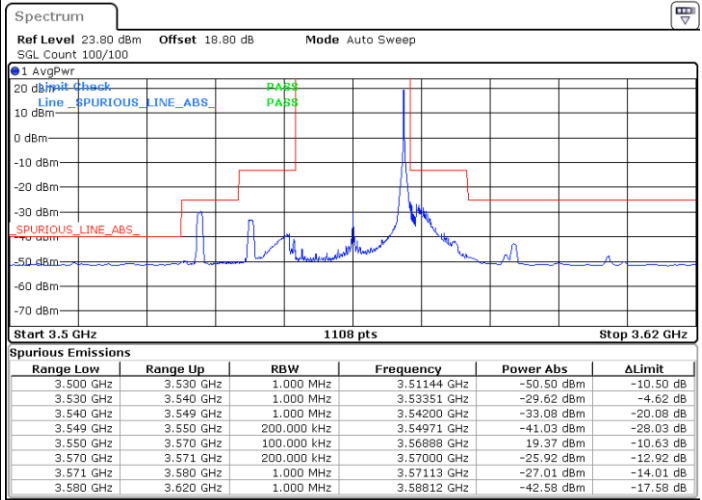

N/A

Date: 26.AUG.2021 17:58:32

LTE Band 48 / 15MHz

QPSK

Highest Channel / 1RB0

Highest Channel / 1RBmax

Date: 26.AUG.2021 18:13:06

Date: 26.AUG.2021 18:23:48

Highest Channel / Full RB

N/A

Date: 1.SEP.2021 01:36:29

LTE Band 48 / 20MHz

QPSK

Lowest Channel / 1RB0

Lowest Channel / 1RBmax

Date: 26.AUG.2021 12:23:21

Date: 26.AUG.2021 12:50:32

Lowest Channel / Full RB

N/A

Date: 26.AUG.2021 12:47:46

LTE Band 48 / 20MHz

QPSK

Middle Channel / 1RB0

Middle Channel / 1RBmax

Date: 26.AUG.2021 15:03:34

Date: 26.AUG.2021 15:37:36

Middle Channel / Full RB

N/A

Date: 26.AUG.2021 15:52:25

LTE Band 48 / 20MHz

QPSK

Highest Channel / 1RB0