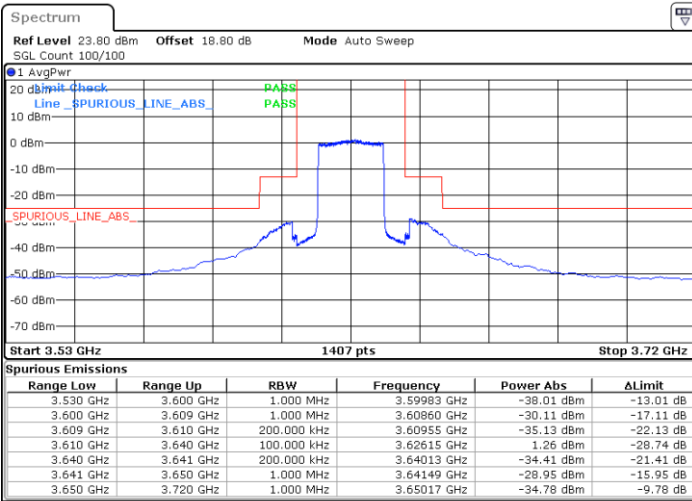

Highest Channel / 1RB0

Highest Channel / 1RBmax

Date: 26.AUG.2021 18:17:31

Date: 26.AUG.2021 18:26:14

Highest Channel / Full RB

N/A

Date: 26.AUG.2021 18:47:09

LTE Band 48 / 20MHz

16QAM

Lowest Channel / 1RB0

Lowest Channel / 1RBmax

Date: 26.AUG.2021 12:28:47

Date: 26.AUG.2021 12:55:15

Lowest Channel / Full RB

N/A

Date: 26.AUG.2021 12:39:36

LTE Band 48 / 20MHz

16QAM

Middle Channel / 1RB0

Middle Channel / 1RBmax

Date: 26.AUG.2021 15:17:33

Date: 26.AUG.2021 15:40:24

Middle Channel / Full RB

N/A

Date: 26.AUG.2021 15:54:58

LTE Band 48 / 20MHz

16QAM

Highest Channel / 1RB0

Highest Channel / 1RBmax

Date: 26.AUG.2021 16:16:06

Date: 26.AUG.2021 16:24:17

Highest Channel / Full RB