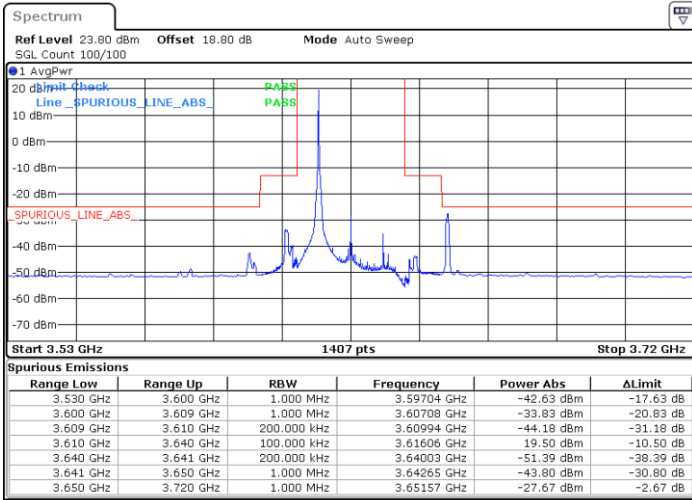

Highest Channel / Full RB

N/A

Date: 1.SEP.2021 01:36:29

LTE Band 48 / 20MHz

QPSK

Lowest Channel / 1RB0

Lowest Channel / 1RBmax

Date: 26.AUG.2021 12:23:21

Date: 26.AUG.2021 12:50:32

Lowest Channel / Full RB

N/A

Date: 26.AUG.2021 12:47:46

LTE Band 48 / 20MHz

QPSK

Middle Channel / 1RB0

Middle Channel / 1RBmax

Date: 26.AUG.2021 15:03:34

Date: 26.AUG.2021 15:37:36

Middle Channel / Full RB

N/A

Date: 26.AUG.2021 15:52:25

LTE Band 48 / 20MHz

QPSK

Highest Channel / 1RB0

Highest Channel / 1RBmax

Date: 26.AUG.2021 16:13:09

Date: 26.AUG.2021 16:22:09

Highest Channel / Full RB

N/A

Date: 26.AUG.2021 16:29:03

LTE Band 48 / 5MHz

16QAM