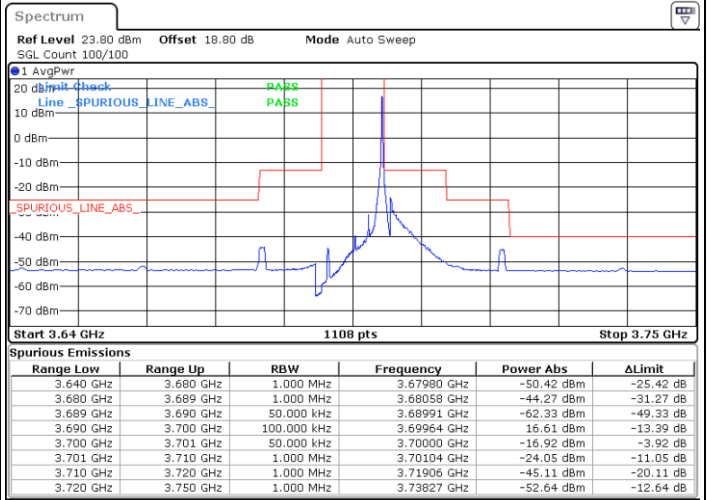

Highest Channel / 20MHz / 64QAM

Date: 1.SEP.2021 01:57:40

Conducted Band Edge

LTE Band 48 / 5MHz

QPSK

Middle Channel / 1RB0

Middle Channel / 1RBmax

Date: 31.AUG.2021 23:44:00

Date: 31.AUG.2021 23:57:15

Middle Channel / Full RB

N/A

Date: 31.AUG.2021 23:41:57

LTE Band 48 / 5MHz

QPSK

Highest Channel / 1RB0

Highest Channel / 1RBmax

Date: 1.SEP.2021 00:15:05

Date: 31.AUG.2021 23:59:38

Highest Channel / Full RB

N/A

Date: 1.SEP.2021 00:18:23

LTE Band 48 / 10MHz

QPSK

Lowest Channel / 1RB0

Lowest Channel / 1RBmax

Date: 27.AUG.2021 09:51:20

Date: 27.AUG.2021 10:05:44

Lowest Channel / Full RB

N/A

Date: 27.AUG.2021 10:09:11

LTE Band 48 / 10MHz

QPSK