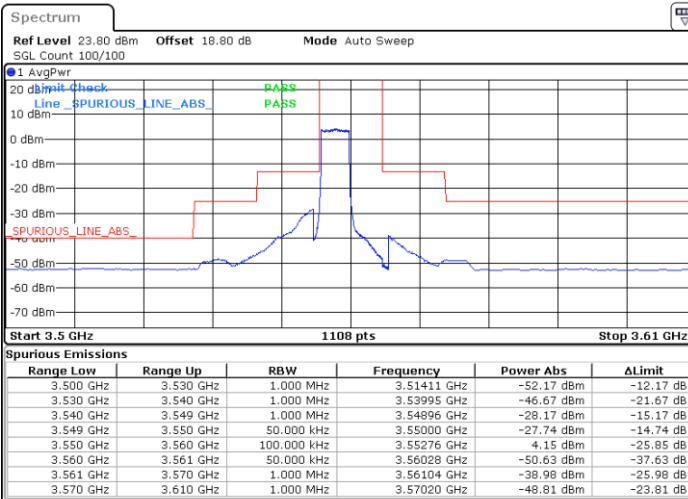

Highest Channel / 1RBmax

Date: 26.AUG.2021 16:13:09

Date: 26.AUG.2021 16:22:09

Highest Channel / Full RB

N/A

Date: 26.AUG.2021 16:29:03

LTE Band 48 / 5MHz

16QAM

Lowest Channel / 1RB0

Lowest Channel / 1RBmax

Date: 31.AUG.2021 23:26:39

Date: 27.AUG.2021 18:17:55

Lowest Channel / Full RB

N/A

Date: 31.AUG.2021 23:32:26

LTE Band 48 / 5MHz

LTE Band 48 / 5MHz

16QAM

Highest Channel / 1RB0

Highest Channel / 1RBmax

Date: 1.SEP.2021 00:11:56

Date: 1.SEP.2021 00:03:51

Highest Channel / Full RB

N/A