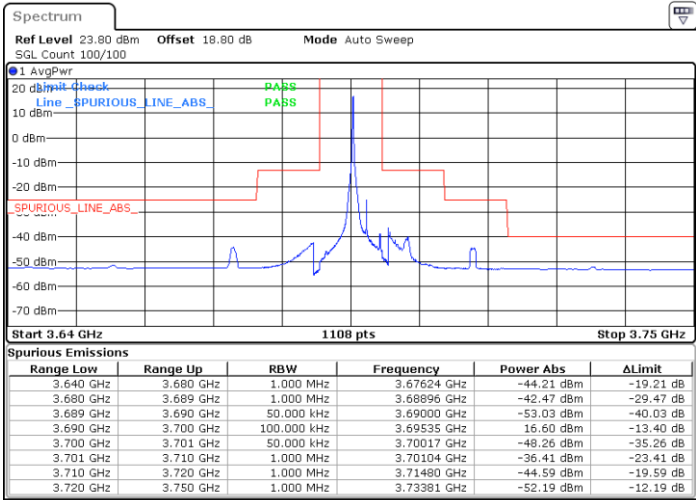

Lowest Channel / 1RB0

Lowest Channel / 1RBmax

Date: 31.AUG.2021 23:26:39

Date: 27.AUG.2021 18:17:55

Lowest Channel / Full RB

N/A

Date: 31.AUG.2021 23:32:26

LTE Band 48 / 5MHz

16QAM

Middle Channel / 1RB0

Middle Channel / 1RBmax

Date: 31.AUG.2021 23:45:58

Date: 31.AUG.2021 23:53:02

Middle Channel / Full RB

N/A

Date: 31.AUG.2021 23:39:51

LTE Band 48 / 5MHz

16QAM

Highest Channel / 1RB0

Highest Channel / 1RBmax

Date: 1.SEP.2021 00:11:56

Date: 1.SEP.2021 00:03:51

Highest Channel / Full RB

N/A

Date: 1.SEP.2021 00:23:19

LTE Band 48 / 10MHz

16QAM

Lowest Channel / 1RB0

Lowest Channel / 1RBmax

Date: 27.AUG.2021 09:55:49

Date: 27.AUG.2021 10:03:33

Lowest Channel / Full RB