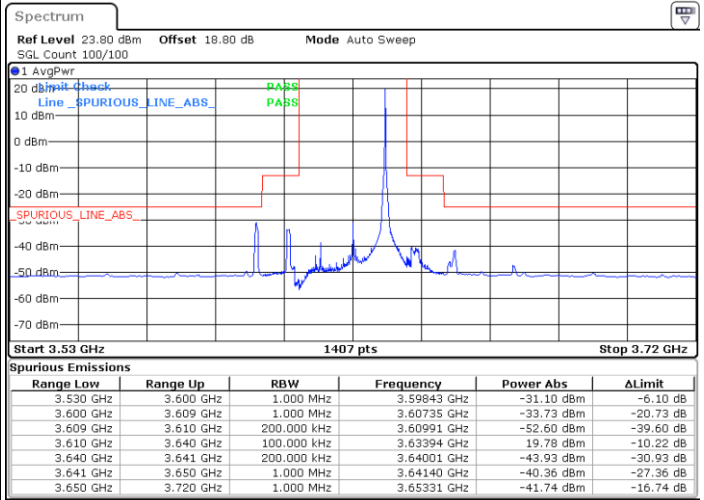

Highest Channel / Full RB

N/A

Date: 1.SEP.2021 01:36:29

LTE Band 48 / 20MHz

QPSK

Lowest Channel / 1RB0

Lowest Channel / 1RBmax

Date: 26.AUG.2021 12:23:21

Date: 26.AUG.2021 12:50:32

Lowest Channel / Full RB

N/A

Date: 26.AUG.2021 12:47:46

LTE Band 48 / 20MHz

QPSK

Middle Channel / 1RB0

Middle Channel / 1RBmax

Date: 26.AUG.2021 15:03:34

Date: 26.AUG.2021 15:37:36

Middle Channel / Full RB

N/A

Date: 26.AUG.2021 15:52:25

LTE Band 48 / 20MHz

QPSK

Highest Channel / 1RB0

Highest Channel / 1RBmax

Date: 26.AUG.2021 16:13:09

Date: 26.AUG.2021 16:22:09

Highest Channel / Full RB

N/A

Date: 26.AUG.2021 16:29:03

LTE Band 48 / 5MHz

16QAM