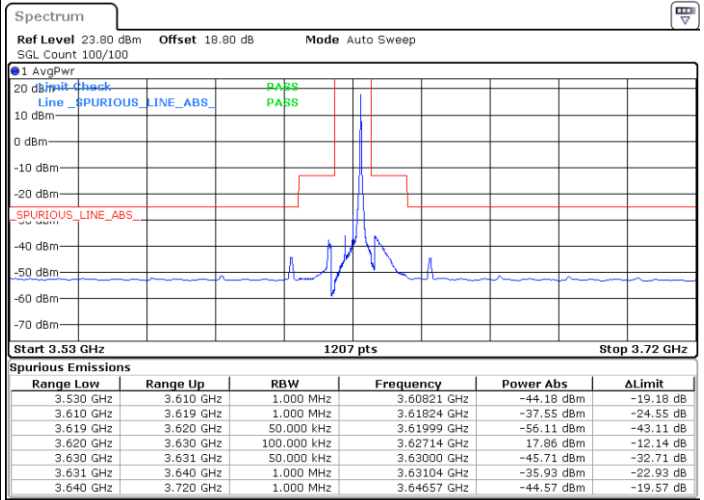

N/A

Date: 26.AUG.2021 16:31:21

LTE Band 48 / 5MHz

64QAM

Lowest Channel / 1RB0

Lowest Channel / 1RBmax

Date: 27.AUG.2021 18:12:25

Date: 27.AUG.2021 18:15:06

Lowest Channel / Full RB

N/A

Date: 31.AUG.2021 23:34:55

LTE Band 48 / 5MHz

64QAM

Middle Channel / 1RB0

Middle Channel / 1RBmax

Date: 31.AUG.2021 23:48:02

Date: 31.AUG.2021 23:50:36

Middle Channel / Full RB

N/A

Date: 31.AUG.2021 23:37:42

LTE Band 48 / 5MHz

64QAM

Highest Channel / 1RB0

Highest Channel / 1RBmax