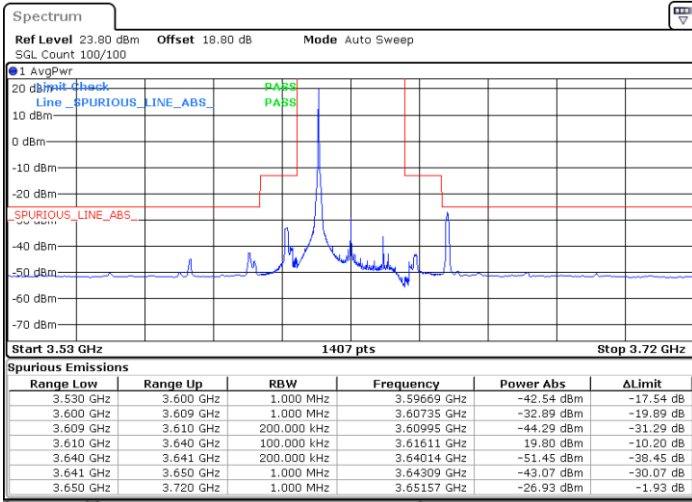

Highest Channel / 1RB0

Highest Channel / 1RBmax

Date: 26.AUG.2021 18:17:31

Date: 26.AUG.2021 18:26:14

Highest Channel / Full RB

N/A

Date: 26.AUG.2021 18:47:09

LTE Band 48 / 20MHz

16QAM

Lowest Channel / 1RB0

Lowest Channel / 1RBmax

Date: 26.AUG.2021 12:28:47

Date: 26.AUG.2021 12:55:15

Lowest Channel / Full RB

N/A

Date: 26.AUG.2021 12:39:36

LTE Band 48 / 20MHz

16QAM

Middle Channel / 1RB0

Middle Channel / 1RBmax

Date: 26.AUG.2021 15:17:33

Date: 26.AUG.2021 15:40:24

Middle Channel / Full RB

N/A

Date: 26.AUG.2021 15:54:58

LTE Band 48 / 20MHz

16QAM

Highest Channel / 1RB0

Highest Channel / 1RBmax

Date: 26.AUG.2021 16:16:06

Date: 26.AUG.2021 16:24:17

Highest Channel / Full RB