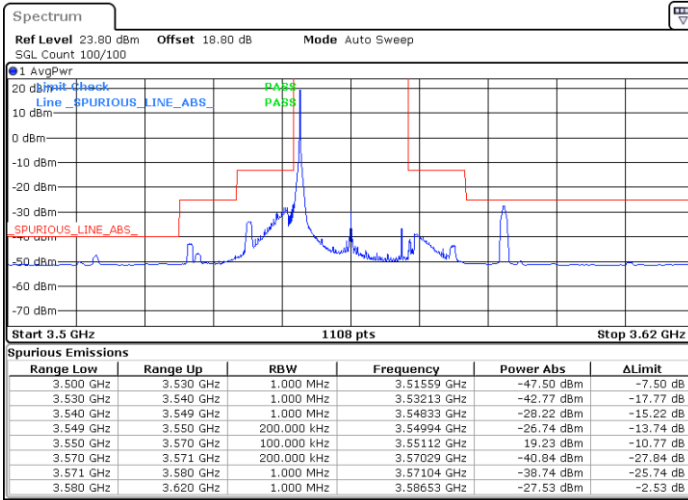

N/A

Date: 26.AUG.2021 17:58:32

LTE Band 48 / 15MHz

QPSK

Highest Channel / 1RB0

Highest Channel / 1RBmax

Date: 26.AUG.2021 18:13:06

Date: 26.AUG.2021 18:23:48

Highest Channel / Full RB

N/A

Date: 1.SEP.2021 01:36:29

LTE Band 48 / 20MHz

QPSK

Lowest Channel / 1RB0

Lowest Channel / 1RBmax

Date: 26.AUG.2021 12:23:21

Date: 26.AUG.2021 12:50:32

Lowest Channel / Full RB

N/A

Date: 26.AUG.2021 12:47:46

LTE Band 48 / 20MHz

QPSK

Middle Channel / 1RB0

Middle Channel / 1RBmax

Date: 26.AUG.2021 15:03:34

Date: 26.AUG.2021 15:37:36

Middle Channel / Full RB

N/A

Date: 26.AUG.2021 15:52:25

LTE Band 48 / 20MHz

QPSK

Highest Channel / 1RB0