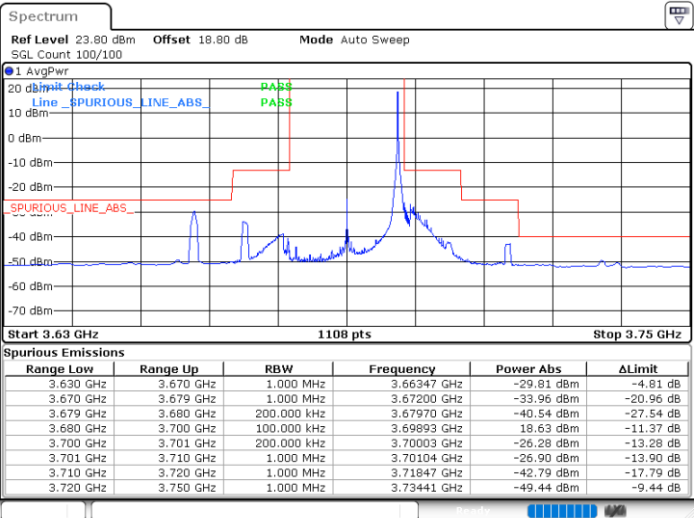

Date: 26.AUG.2021 12:50:32

Lowest Channel / Full RB

N/A

Date: 26.AUG.2021 12:47:46

LTE Band 48 / 20MHz

QPSK

Middle Channel / 1RB0

Middle Channel / 1RBmax

Date: 26.AUG.2021 15:03:34

Date: 26.AUG.2021 15:37:36

Middle Channel / Full RB

N/A

Date: 26.AUG.2021 15:52:25

LTE Band 48 / 20MHz

QPSK

Highest Channel / 1RB0

Highest Channel / 1RBmax

Date: 26.AUG.2021 16:13:09

Date: 26.AUG.2021 16:22:09

Highest Channel / Full RB

N/A

Date: 26.AUG.2021 16:29:03

LTE Band 48 / 5MHz

16QAM

Lowest Channel / 1RB0

Lowest Channel / 1RBmax

Date: 31.AUG.2021 23:26:39

Date: 27.AUG.2021 18:17:55

Lowest Channel / Full RB

N/A

Date: 31.AUG.2021 23:32:26

LTE Band 48 / 5MHz