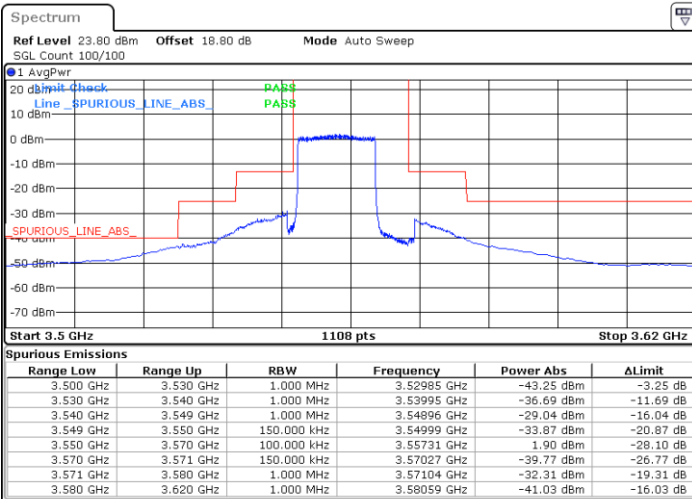

Middle Channel / Full RB

N/A

Date: 27.AUG.2021 10:36:45

LTE Band 48 / 10MHz

16QAM

Highest Channel / 1RB0

Highest Channel / 1RBmax

Date: 27.AUG.2021 10:46:03

Date: 27.AUG.2021 10:53:54

Highest Channel / Full RB

N/A

Date: 27.AUG.2021 10:59:55

LTE Band 48 / 15MHz

16QAM

Lowest Channel / 1RB0

Lowest Channel / 1RBmax

Date: 26.AUG.2021 16:40:37

Date: 26.AUG.2021 16:47:51

Lowest Channel / Full RB

N/A

Date: 26.AUG.2021 17:06:22

LTE Band 48 / 15MHz

16QAM

Middle Channel / 1RB0