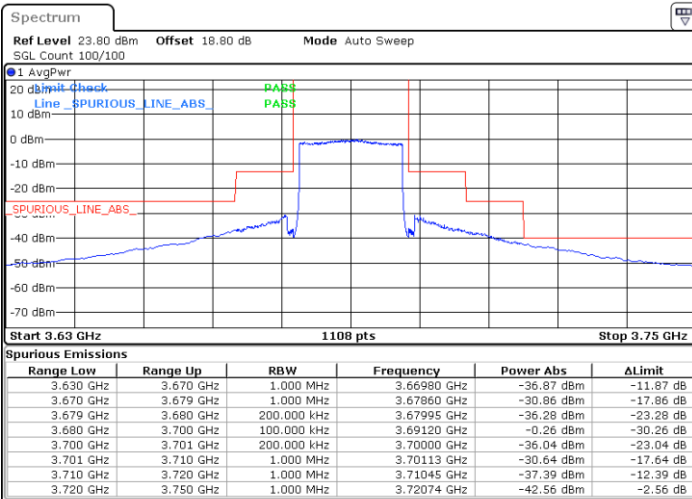

LTE Band 48 / 20MHz

16QAM

Middle Channel / 1RB0

Middle Channel / 1RBmax

Date: 26.AUG.2021 15:17:33

Date: 26.AUG.2021 15:40:24

Middle Channel / Full RB

N/A

Date: 26.AUG.2021 15:54:58

LTE Band 48 / 20MHz

16QAM

Highest Channel / 1RB0

Highest Channel / 1RBmax

Date: 26.AUG.2021 16:16:06

Date: 26.AUG.2021 16:24:17

Highest Channel / Full RB

N/A

Date: 26.AUG.2021 16:31:21

LTE Band 48 / 5MHz

64QAM

Lowest Channel / 1RB0

Lowest Channel / 1RBmax

Date: 27.AUG.2021 18:12:25

Date: 27.AUG.2021 18:15:06