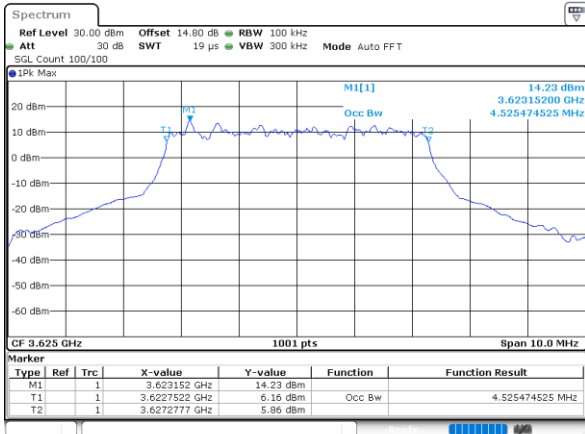

LTE Band 48

Lowest Channel / 5MHz / 64QAM

Date: 1.SEP.2021 02:05:55

Lowest Channel / 10MHz / 64QAM

Date: 1.SEP.2021 02:02:32

Middle Channel / 5MHz / 64QAM

Date: 1.SEP.2021 02:05:31

Middle Channel / 10MHz / 64QAM

Date: 1.SEP.2021 02:03:45

Highest Channel / 5MHz / 64QAM

Date: 1.SEP.2021 01:31:09

Highest Channel / 10MHz / 64QAM

Date: 1.SEP.2021 02:04:05

LTE Band 48

Lowest Channel / 15MHz / 64QAM

Date: 1.SEP.2021 02:10:15