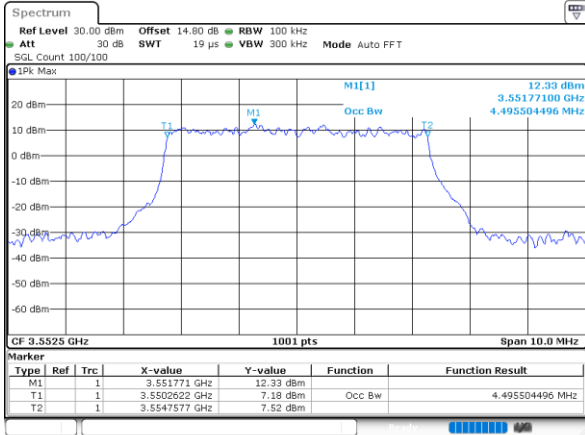

LTE Band 48

Lowest Channel / 5MHz / 64QAM

Date: 1.SEP.2021 02:05:55

Lowest Channel / 10MHz / 64QAM

Date: 1.SEP.2021 02:02:32

Middle Channel / 5MHz / 64QAM

Date: 1.SEP.2021 02:05:31

Middle Channel / 10MHz / 64QAM

Date: 1.SEP.2021 02:03:45

Highest Channel / 5MHz / 64QAM

Date: 1.SEP.2021 01:31:09

Highest Channel / 10MHz / 64QAM

Date: 1.SEP.2021 02:04:05

LTE Band 48

Lowest Channel / 15MHz / 64QAM

Date: 1.SEP.2021 02:10:15