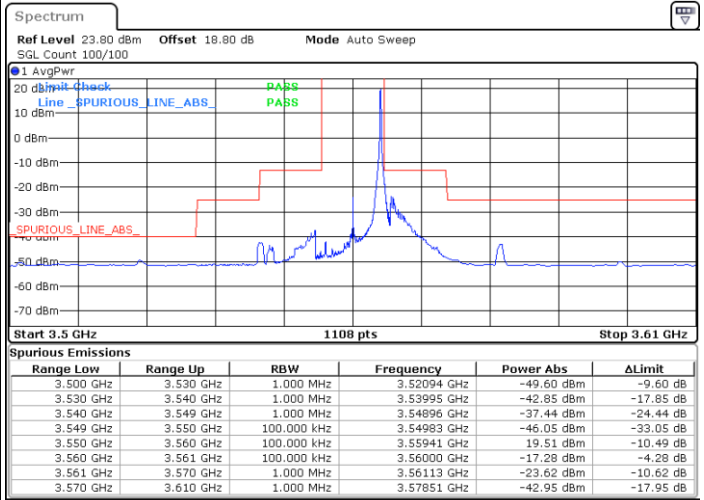

LTE Band 48 / 5MHz

16QAM

Highest Channel / 1RB0

Highest Channel / 1RBmax

Date: 1.SEP.2021 00:11:56

Date: 1.SEP.2021 00:03:51

Highest Channel / Full RB

N/A

Date: 1.SEP.2021 00:23:19

LTE Band 48 / 10MHz

16QAM

Lowest Channel / 1RB0

Lowest Channel / 1RBmax

Date: 27.AUG.2021 09:55:49

Date: 27.AUG.2021 10:03:33

Lowest Channel / Full RB

N/A

Date: 27.AUG.2021 10:12:27

LTE Band 48 / 10MHz

16QAM

Middle Channel / 1RB0

Middle Channel / 1RBmax

Date: 27.AUG.2021 10:21:00

Date: 27.AUG.2021 10:27:43

Middle Channel / Full RB

N/A

Date: 27.AUG.2021 10:36:45

LTE Band 48 / 10MHz

16QAM

Highest Channel / 1RB0

Highest Channel / 1RBmax

Date: 27.AUG.2021 10:46:03