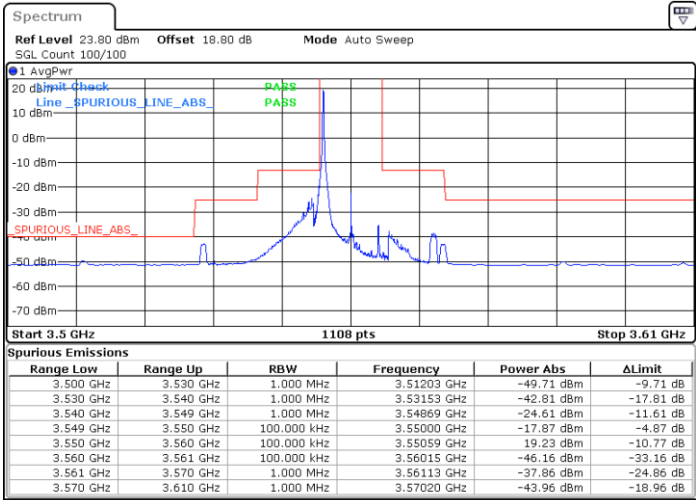

LTE Band 48 / 5MHz

16QAM

Highest Channel / 1RB0

Highest Channel / 1RBmax

Date: 1.SEP.2021 00:11:56

Date: 1.SEP.2021 00:03:51

Highest Channel / Full RB

N/A

Date: 1.SEP.2021 00:23:19

LTE Band 48 / 10MHz

16QAM

Lowest Channel / 1RB0

Lowest Channel / 1RBmax

Date: 27.AUG.2021 09:55:49

Date: 27.AUG.2021 10:03:33

Lowest Channel / Full RB

N/A

Date: 27.AUG.2021 10:12:27

LTE Band 48 / 10MHz

16QAM

Middle Channel / 1RB0

Middle Channel / 1RBmax

Date: 27.AUG.2021 10:21:00

Date: 27.AUG.2021 10:27:43

Middle Channel / Full RB

N/A

Date: 27.AUG.2021 10:36:45

LTE Band 48 / 10MHz

16QAM

Highest Channel / 1RB0

Highest Channel / 1RBmax

Date: 27.AUG.2021 10:46:03