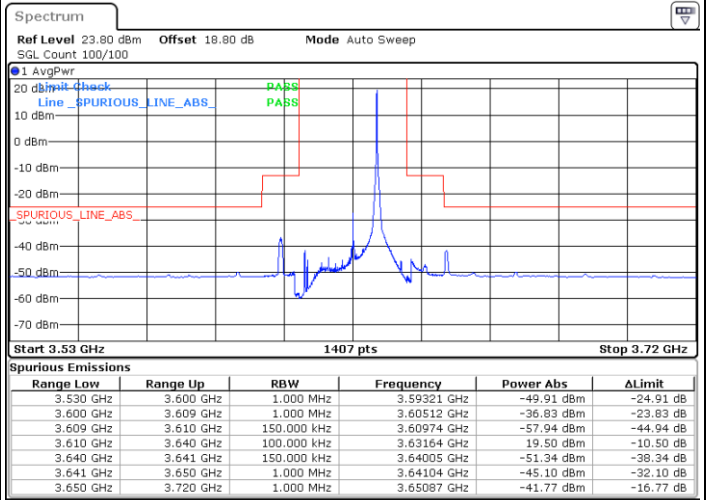

Date: 27.AUG.2021 10:53:54

Highest Channel / Full RB

N/A

Date: 27.AUG.2021 10:59:55

LTE Band 48 / 15MHz

16QAM

Lowest Channel / 1RB0

Lowest Channel / 1RBmax

Date: 26.AUG.2021 16:40:37

Date: 26.AUG.2021 16:47:51

Lowest Channel / Full RB

N/A

Date: 26.AUG.2021 17:06:22

LTE Band 48 / 15MHz

16QAM

Middle Channel / 1RB0

Middle Channel / 1RBmax

Date: 26.AUG.2021 17:38:21

Date: 26.AUG.2021 17:48:29

Middle Channel / Full RB

N/A

Date: 26.AUG.2021 18:02:34

LTE Band 48 / 15MHz

16QAM

Highest Channel / 1RB0

Highest Channel / 1RBmax

Date: 26.AUG.2021 18:17:31

Date: 26.AUG.2021 18:26:14

Highest Channel / Full RB

N/A

Date: 26.AUG.2021 18:47:09

LTE Band 48 / 20MHz