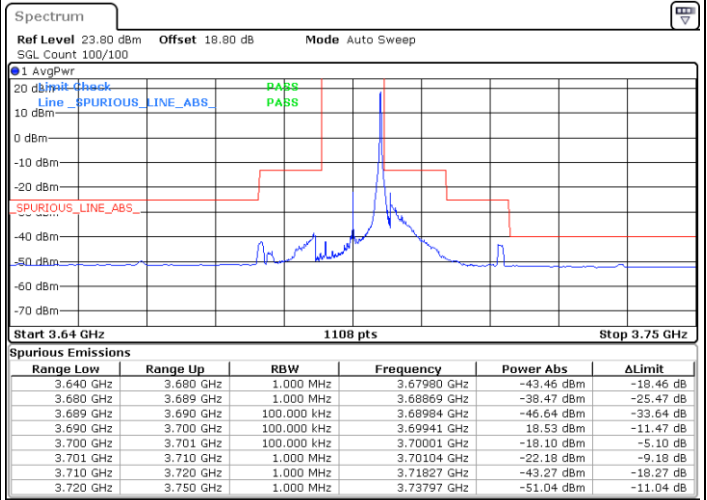

Date: 1.SEP.2021 00:23:19

LTE Band 48 / 10MHz

16QAM

Lowest Channel / 1RB0

Lowest Channel / 1RBmax

Date: 27.AUG.2021 09:55:49

Date: 27.AUG.2021 10:03:33

Lowest Channel / Full RB

N/A

Date: 27.AUG.2021 10:12:27

LTE Band 48 / 10MHz

16QAM

Middle Channel / 1RB0

Middle Channel / 1RBmax

Date: 27.AUG.2021 10:21:00

Date: 27.AUG.2021 10:27:43

Middle Channel / Full RB

N/A

Date: 27.AUG.2021 10:36:45

LTE Band 48 / 10MHz

16QAM

Highest Channel / 1RB0

Highest Channel / 1RBmax

Date: 27.AUG.2021 10:46:03

Date: 27.AUG.2021 10:53:54

Highest Channel / Full RB

N/A

Date: 27.AUG.2021 10:59:55

LTE Band 48 / 15MHz

16QAM

Lowest Channel / 1RB0

Lowest Channel / 1RBmax