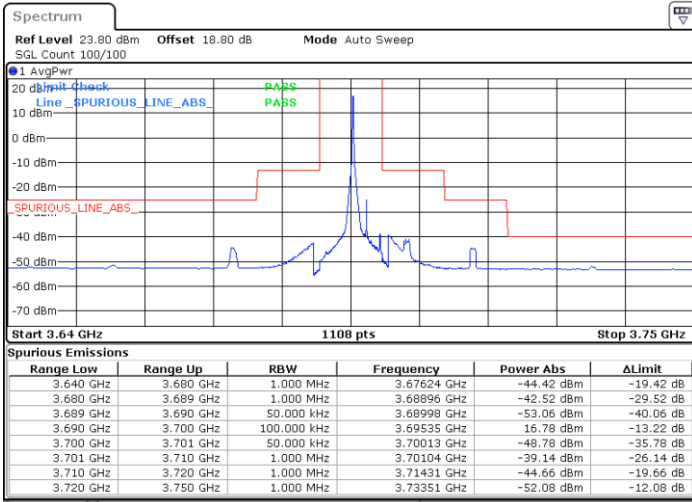

Lowest Channel / Full RB

N/A

Date: 31.AUG.2021 23:34:55

LTE Band 48 / 5MHz

64QAM

Middle Channel / 1RB0

Middle Channel / 1RBmax

Date: 31.AUG.2021 23:48:02

Date: 31.AUG.2021 23:50:36

Middle Channel / Full RB

N/A

Date: 31.AUG.2021 23:37:42

LTE Band 48 / 5MHz

64QAM

Highest Channel / 1RB0

Highest Channel / 1RBmax

Date: 1.SEP.2021 00:09:55

Date: 1.SEP.2021 00:07:53

Highest Channel / Full RB

N/A

Date: 1.SEP.2021 00:28:41