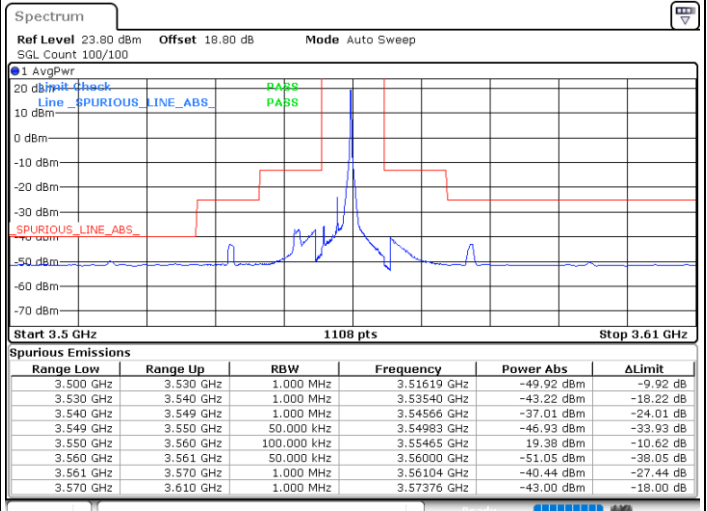

Date: 26.AUG.2021 15:54:58

LTE Band 48 / 20MHz

16QAM

Highest Channel / 1RB0

Highest Channel / 1RBmax

Date: 26.AUG.2021 16:16:06

Date: 26.AUG.2021 16:24:17

Highest Channel / Full RB

N/A

Date: 26.AUG.2021 16:31:21

LTE Band 48 / 5MHz

64QAM

Lowest Channel / 1RB0

Lowest Channel / 1RBmax

Date: 27.AUG.2021 18:12:25

Date: 27.AUG.2021 18:15:06

Lowest Channel / Full RB

N/A

Date: 31.AUG.2021 23:34:55

LTE Band 48 / 5MHz

64QAM

Middle Channel / 1RB0

Middle Channel / 1RBmax

Date: 31.AUG.2021 23:48:02

Date: 31.AUG.2021 23:50:36

Middle Channel / Full RB

N/A

Date: 31.AUG.2021 23:37:42

LTE Band 48 / 5MHz

64QAM

Highest Channel / 1RB0

Highest Channel / 1RBmax