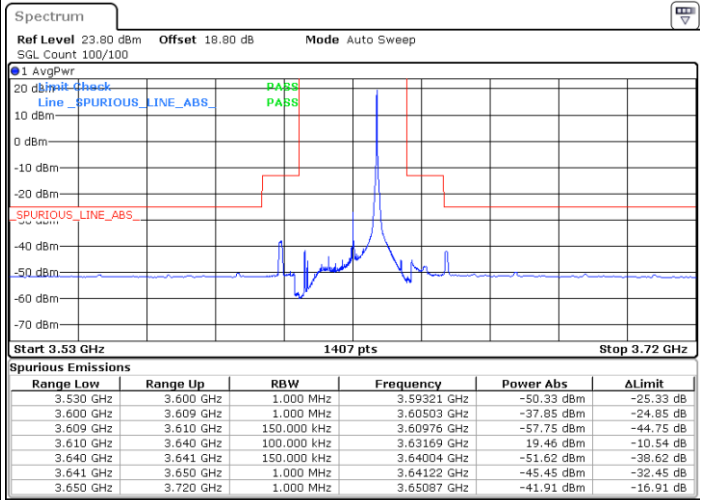

LTE Band 48 / 15MHz

QPSK

Lowest Channel / 1RB0

Lowest Channel / 1RBmax

Date: 26.AUG.2021 16:36:26

Date: 26.AUG.2021 16:45:26

Lowest Channel / Full RB

N/A

Date: 26.AUG.2021 16:52:40

LTE Band 48 / 15MHz

QPSK

Middle Channel / 1RB0

Middle Channel / 1RBmax

Date: 26.AUG.2021 17:30:14

Date: 26.AUG.2021 17:45:38

Middle Channel / Full RB

N/A

Date: 26.AUG.2021 17:58:32

LTE Band 48 / 15MHz

QPSK

Highest Channel / 1RB0

Highest Channel / 1RBmax

Date: 26.AUG.2021 18:13:06

Date: 26.AUG.2021 18:23:48

Highest Channel / Full RB

N/A

Date: 1.SEP.2021 01:36:29

LTE Band 48 / 20MHz

QPSK

Lowest Channel / 1RB0

Lowest Channel / 1RBmax

Date: 26.AUG.2021 12:23:21