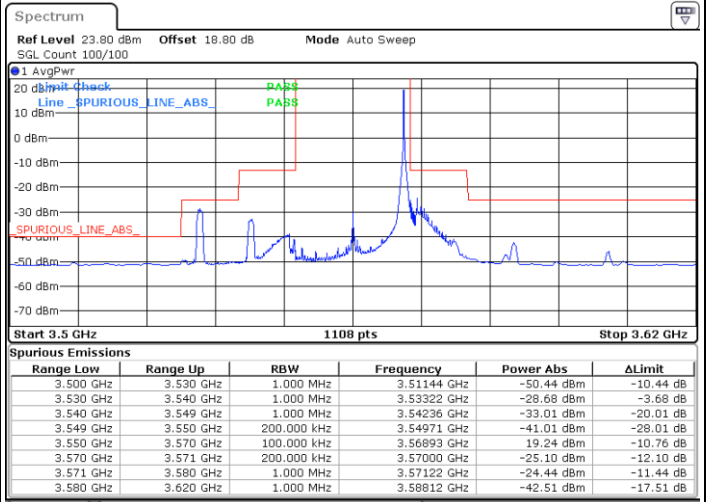

Middle Channel / 1RBmax

Date: 26.AUG.2021 17:38:21

Date: 26.AUG.2021 17:48:29

Middle Channel / Full RB

N/A

Date: 26.AUG.2021 18:02:34

LTE Band 48 / 15MHz

16QAM

Highest Channel / 1RB0

Highest Channel / 1RBmax

Date: 26.AUG.2021 18:17:31

Date: 26.AUG.2021 18:26:14

Highest Channel / Full RB

N/A

Date: 26.AUG.2021 18:47:09

LTE Band 48 / 20MHz

16QAM

Lowest Channel / 1RB0

Lowest Channel / 1RBmax

Date: 26.AUG.2021 12:28:47

Date: 26.AUG.2021 12:55:15

Lowest Channel / Full RB

N/A

Date: 26.AUG.2021 12:39:36