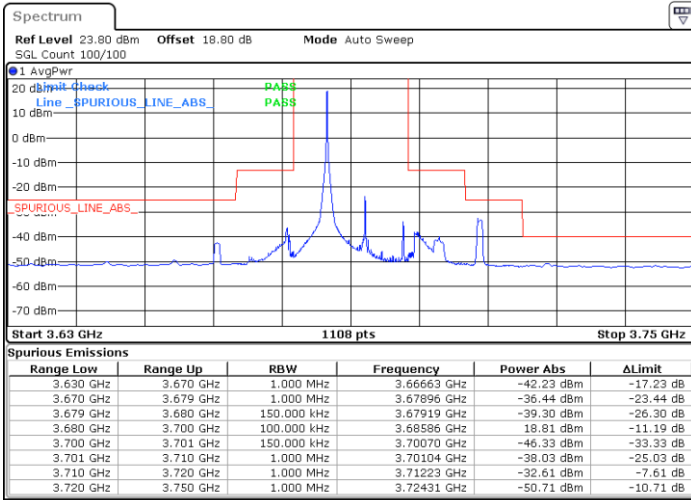

Date: 27.AUG.2021 10:53:54

Highest Channel / Full RB

N/A

Date: 27.AUG.2021 10:59:55

LTE Band 48 / 15MHz

16QAM

Lowest Channel / 1RB0

Lowest Channel / 1RBmax

Date: 26.AUG.2021 16:40:37

Date: 26.AUG.2021 16:47:51

Lowest Channel / Full RB

N/A

Date: 26.AUG.2021 17:06:22

LTE Band 48 / 15MHz

16QAM

Middle Channel / 1RB0

Middle Channel / 1RBmax

Date: 26.AUG.2021 17:38:21

Date: 26.AUG.2021 17:48:29

Middle Channel / Full RB

N/A

Date: 26.AUG.2021 18:02:34

LTE Band 48 / 15MHz

16QAM

Highest Channel / 1RB0

Highest Channel / 1RBmax

Date: 26.AUG.2021 18:17:31

Date: 26.AUG.2021 18:26:14

Highest Channel / Full RB

N/A

Date: 26.AUG.2021 18:47:09

LTE Band 48 / 20MHz