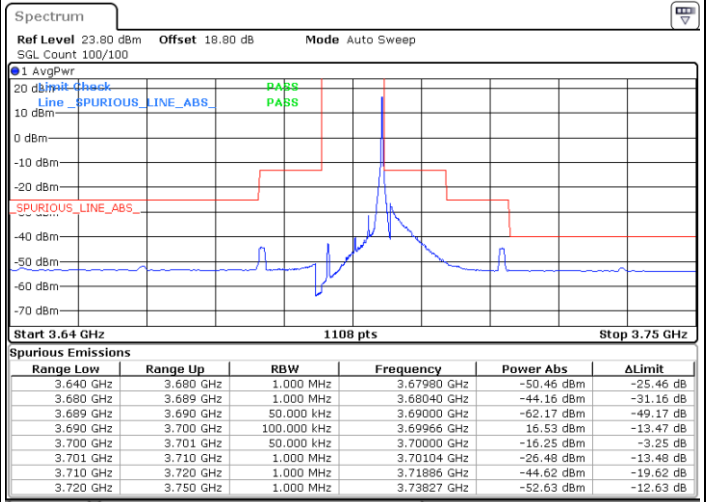

Lowest Channel / Full RB

N/A

Date: 31.AUG.2021 23:34:55

LTE Band 48 / 5MHz

64QAM

Middle Channel / 1RB0

Middle Channel / 1RBmax

Date: 31.AUG.2021 23:48:02

Date: 31.AUG.2021 23:50:36

Middle Channel / Full RB

N/A

Date: 31.AUG.2021 23:37:42

LTE Band 48 / 5MHz

64QAM

Highest Channel / 1RB0

Highest Channel / 1RBmax

Date: 1.SEP.2021 00:09:55

Date: 1.SEP.2021 00:07:53

Highest Channel / Full RB

N/A

Date: 1.SEP.2021 00:28:41