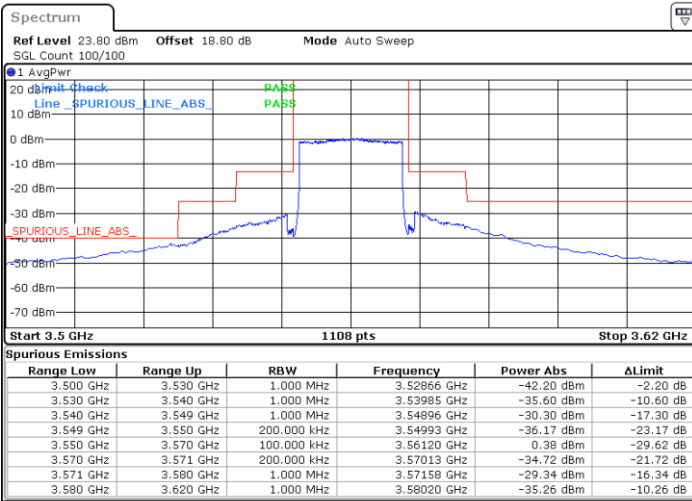

Highest Channel / 1RB0

Highest Channel / 1RBmax

Date: 26.AUG.2021 18:17:31

Date: 26.AUG.2021 18:26:14

Highest Channel / Full RB

N/A

Date: 26.AUG.2021 18:47:09

LTE Band 48 / 20MHz

16QAM

Lowest Channel / 1RB0

Lowest Channel / 1RBmax

Date: 26.AUG.2021 12:28:47

Date: 26.AUG.2021 12:55:15

Lowest Channel / Full RB

N/A

Date: 26.AUG.2021 12:39:36

LTE Band 48 / 20MHz

16QAM

Middle Channel / 1RB0

Middle Channel / 1RBmax

Date: 26.AUG.2021 15:17:33

Date: 26.AUG.2021 15:40:24

Middle Channel / Full RB

N/A

Date: 26.AUG.2021 15:54:58

LTE Band 48 / 20MHz

16QAM

Highest Channel / 1RB0

Highest Channel / 1RBmax

Date: 26.AUG.2021 16:16:06

Date: 26.AUG.2021 16:24:17

Highest Channel / Full RB