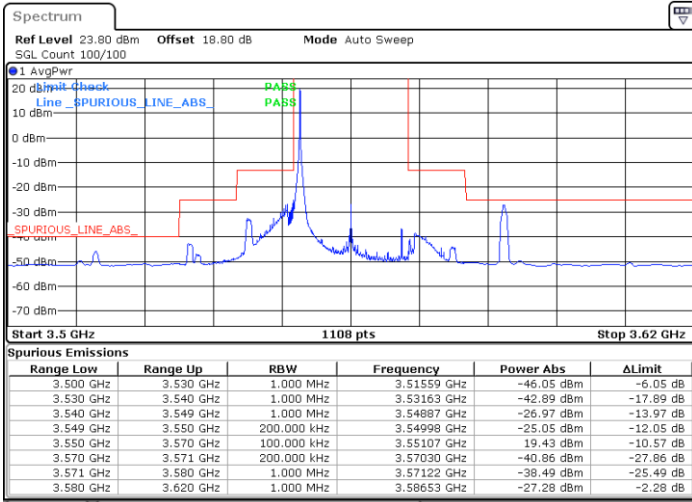

Middle Channel / 1RBmax

Date: 26.AUG.2021 17:38:21

Date: 26.AUG.2021 17:48:29

Middle Channel / Full RB

N/A

Date: 26.AUG.2021 18:02:34

LTE Band 48 / 15MHz

16QAM

Highest Channel / 1RB0

Highest Channel / 1RBmax

Date: 26.AUG.2021 18:17:31

Date: 26.AUG.2021 18:26:14

Highest Channel / Full RB

N/A

Date: 26.AUG.2021 18:47:09

LTE Band 48 / 20MHz

16QAM

Lowest Channel / 1RB0

Lowest Channel / 1RBmax

Date: 26.AUG.2021 12:28:47

Date: 26.AUG.2021 12:55:15

Lowest Channel / Full RB

N/A

Date: 26.AUG.2021 12:39:36