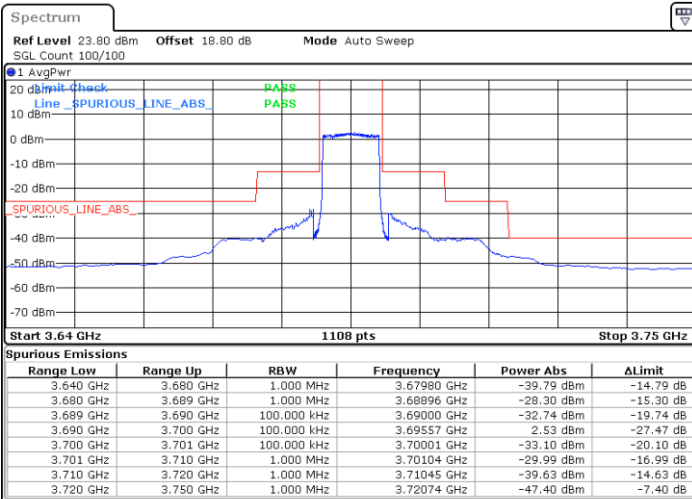

MiddleChannel / 1RB0

Middle Channel / 1RBmax

Date: 27.AUG.2021 10:18:11

Date: 27.AUG.2021 10:30:28

Middle Channel / Full RB

N/A

Date: 27.AUG.2021 10:33:06

LTE Band 48 / 10MHz

QPSK

Highest Channel / 1RB0

Highest Channel / 1RBmax

Date: 27.AUG.2021 10:41:10

Date: 27.AUG.2021 10:55:52

Highest Channel / Full RB

N/A

Date: 27.AUG.2021 10:58:10

LTE Band 48 / 15MHz

QPSK

Lowest Channel / 1RB0

Lowest Channel / 1RBmax

Date: 26.AUG.2021 16:36:26

Date: 26.AUG.2021 16:45:26

Lowest Channel / Full RB

N/A