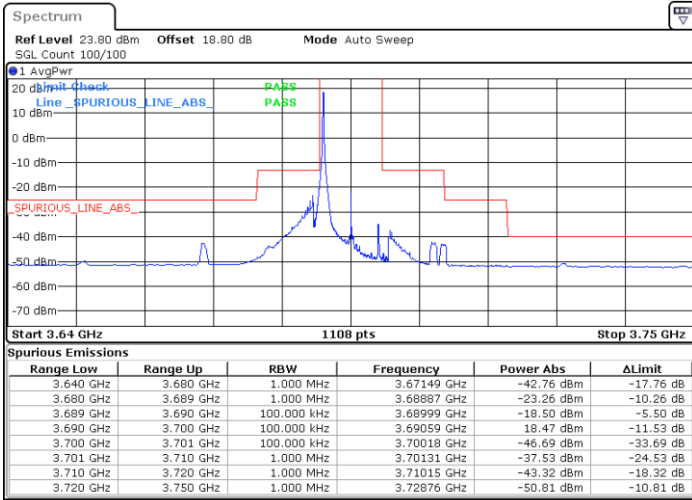

Lowest Channel / 1RBmax

Date: 27.AUG.2021 09:51:20

Date: 27.AUG.2021 10:05:44

Lowest Channel / Full RB

N/A

Date: 27.AUG.2021 10:09:11

LTE Band 48 / 10MHz

QPSK

MiddleChannel / 1RB0

Middle Channel / 1RBmax

Date: 27.AUG.2021 10:18:11

Date: 27.AUG.2021 10:30:28

Middle Channel / Full RB

N/A

Date: 27.AUG.2021 10:33:06

LTE Band 48 / 10MHz

QPSK

Highest Channel / 1RB0

Highest Channel / 1RBmax

Date: 27.AUG.2021 10:41:10

Date: 27.AUG.2021 10:55:52

Highest Channel / Full RB

N/A

Date: 27.AUG.2021 10:58:10