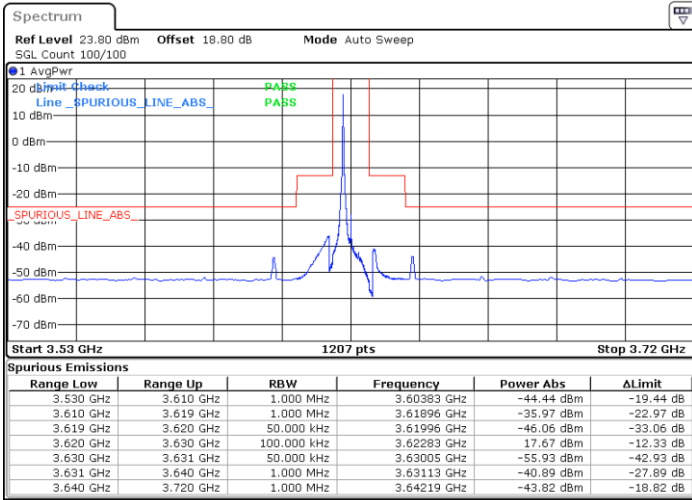

Highest Channel / 20MHz / 64QAM

Date: 1.SEP.2021 01:57:40

Conducted Band Edge

LTE Band 48 / 5MHz

QPSK

Middle Channel / 1RB0

Middle Channel / 1RBmax

Date: 31.AUG.2021 23:44:00

Date: 31.AUG.2021 23:57:15

Middle Channel / Full RB

N/A

Date: 31.AUG.2021 23:41:57

LTE Band 48 / 5MHz

QPSK

Highest Channel / 1RB0

Highest Channel / 1RBmax