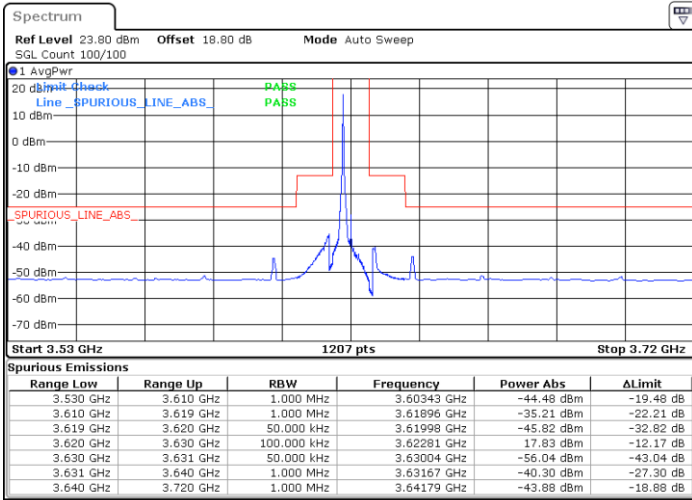

Date: 26.AUG.2021 15:54:58

LTE Band 48 / 20MHz

16QAM

Highest Channel / 1RB0

Highest Channel / 1RBmax

Date: 26.AUG.2021 16:16:06

Date: 26.AUG.2021 16:24:17

Highest Channel / Full RB

N/A

Date: 26.AUG.2021 16:31:21

LTE Band 48 / 5MHz

64QAM

Lowest Channel / 1RB0

Lowest Channel / 1RBmax

Date: 27.AUG.2021 18:12:25

Date: 27.AUG.2021 18:15:06

Lowest Channel / Full RB

N/A

Date: 31.AUG.2021 23:34:55

LTE Band 48 / 5MHz

64QAM

Middle Channel / 1RB0

Middle Channel / 1RBmax

Date: 31.AUG.2021 23:48:02

Date: 31.AUG.2021 23:50:36

Middle Channel / Full RB

N/A

Date: 31.AUG.2021 23:37:42

LTE Band 48 / 5MHz

64QAM

Highest Channel / 1RB0

Highest Channel / 1RBmax