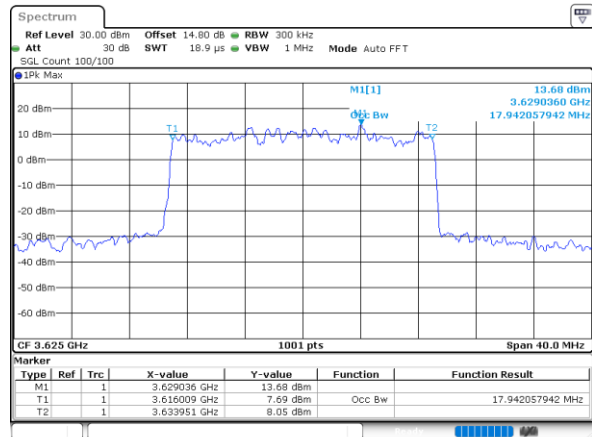

Date: 1.SEP.2021 02:03:45

Highest Channel / 5MHz / 64QAM

Date: 1.SEP.2021 01:31:09

Highest Channel / 10MHz / 64QAM

Date: 1.SEP.2021 02:04:05

LTE Band 48

Lowest Channel / 15MHz / 64QAM

Date: 1.SEP.2021 02:10:15

Lowest Channel / 20MHz / 64QAM

Date: 1.SEP.2021 01:59:13

Middle Channel / 15MHz / 64QAM

Date: 1.SEP.2021 02:10:15

Middle Channel / 20MHz / 64QAM

Date: 1.SEP.2021 01:59:54

Highest Channel / 15MHz / 64QAM

Date: 1.SEP.2021 02:10:10

Highest Channel / 20MHz / 64QAM

Date: 1.SEP.2021 01:57:40

Conducted Band Edge

LTE Band 48 / 5MHz

QPSK

Middle Channel / 1RB0

Middle Channel / 1RBmax

Date: 31.AUG.2021 23:44:00