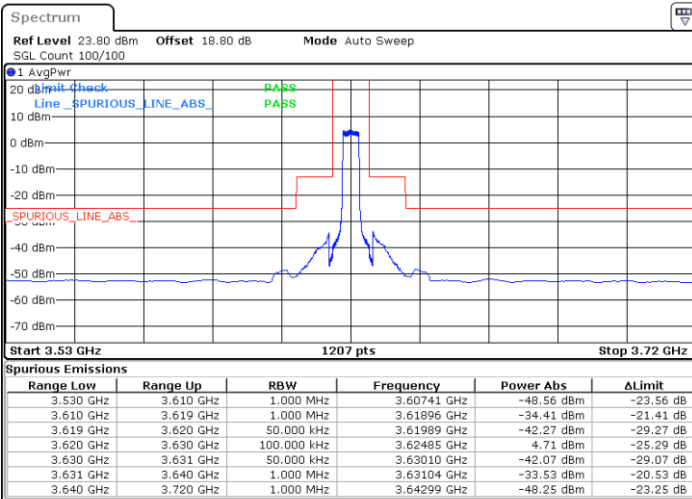

N/A

Date: 26.AUG.2021 16:31:21

LTE Band 48 / 5MHz

64QAM

Lowest Channel / 1RB0

Lowest Channel / 1RBmax

Date: 27.AUG.2021 18:12:25

Date: 27.AUG.2021 18:15:06

Lowest Channel / Full RB

N/A

Date: 31.AUG.2021 23:34:55

LTE Band 48 / 5MHz

64QAM

Middle Channel / 1RB0

Middle Channel / 1RBmax

Date: 31.AUG.2021 23:48:02

Date: 31.AUG.2021 23:50:36

Middle Channel / Full RB

N/A

Date: 31.AUG.2021 23:37:42

LTE Band 48 / 5MHz

64QAM

Highest Channel / 1RB0

Highest Channel / 1RBmax