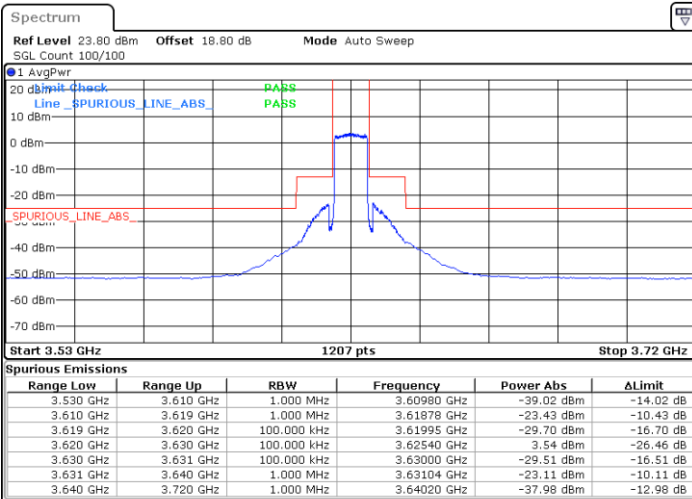

Date: 1.SEP.2021 00:23:19

LTE Band 48 / 10MHz

16QAM

Lowest Channel / 1RB0

Lowest Channel / 1RBmax

Date: 27.AUG.2021 09:55:49

Date: 27.AUG.2021 10:03:33

Lowest Channel / Full RB

N/A

Date: 27.AUG.2021 10:12:27

LTE Band 48 / 10MHz

16QAM

Middle Channel / 1RB0

Middle Channel / 1RBmax

Date: 27.AUG.2021 10:21:00

Date: 27.AUG.2021 10:27:43

Middle Channel / Full RB

N/A

Date: 27.AUG.2021 10:36:45

LTE Band 48 / 10MHz

16QAM

Highest Channel / 1RB0

Highest Channel / 1RBmax

Date: 27.AUG.2021 10:46:03