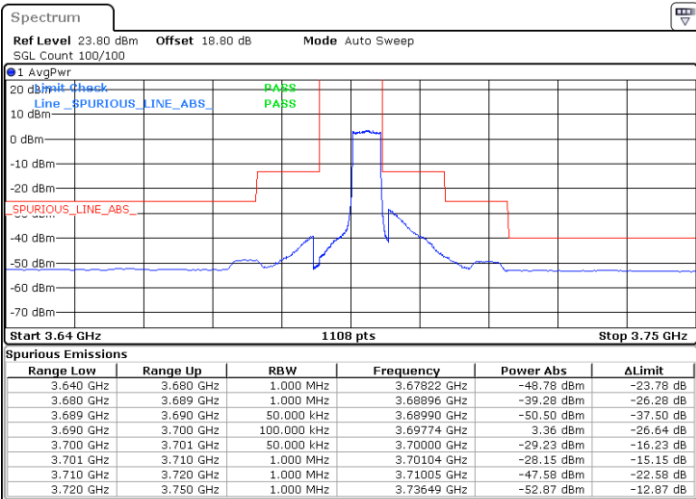

Lowest Channel / 1RB0

Lowest Channel / 1RBmax

Date: 31.AUG.2021 23:26:39

Date: 27.AUG.2021 18:17:55

Lowest Channel / Full RB

N/A

Date: 31.AUG.2021 23:32:26

LTE Band 48 / 5MHz

LTE Band 48 / 5MHz

16QAM

Highest Channel / 1RB0

Highest Channel / 1RBmax

Date: 1.SEP.2021 00:11:56

Date: 1.SEP.2021 00:03:51

Highest Channel / Full RB

N/A

Date: 1.SEP.2021 00:23:19

LTE Band 48 / 10MHz

16QAM

Lowest Channel / 1RB0

Lowest Channel / 1RBmax

Date: 27.AUG.2021 09:55:49

Date: 27.AUG.2021 10:03:33

Lowest Channel / Full RB