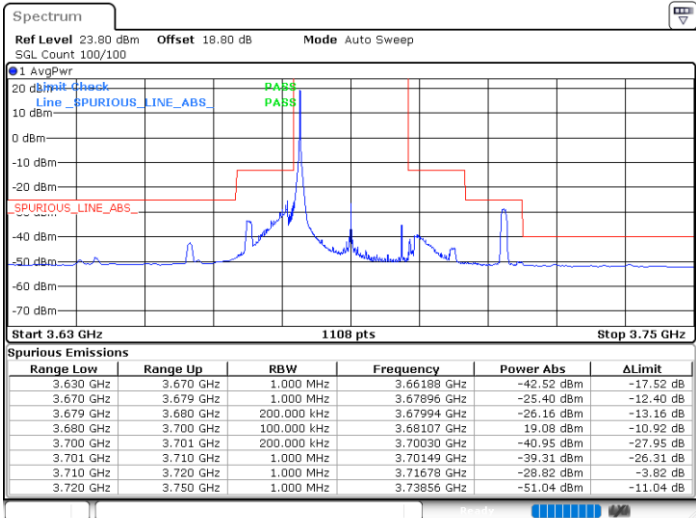

Date: 26.AUG.2021 12:50:32

Lowest Channel / Full RB

N/A

Date: 26.AUG.2021 12:47:46

LTE Band 48 / 20MHz

QPSK

Middle Channel / 1RB0

Middle Channel / 1RBmax

Date: 26.AUG.2021 15:03:34

Date: 26.AUG.2021 15:37:36

Middle Channel / Full RB

N/A

Date: 26.AUG.2021 15:52:25

LTE Band 48 / 20MHz

QPSK

Highest Channel / 1RB0

Highest Channel / 1RBmax

Date: 26.AUG.2021 16:13:09

Date: 26.AUG.2021 16:22:09

Highest Channel / Full RB

N/A

Date: 26.AUG.2021 16:29:03

LTE Band 48 / 5MHz

16QAM

Lowest Channel / 1RB0

Lowest Channel / 1RBmax

Date: 31.AUG.2021 23:26:39

Date: 27.AUG.2021 18:17:55

Lowest Channel / Full RB

N/A

Date: 31.AUG.2021 23:32:26

LTE Band 48 / 5MHz