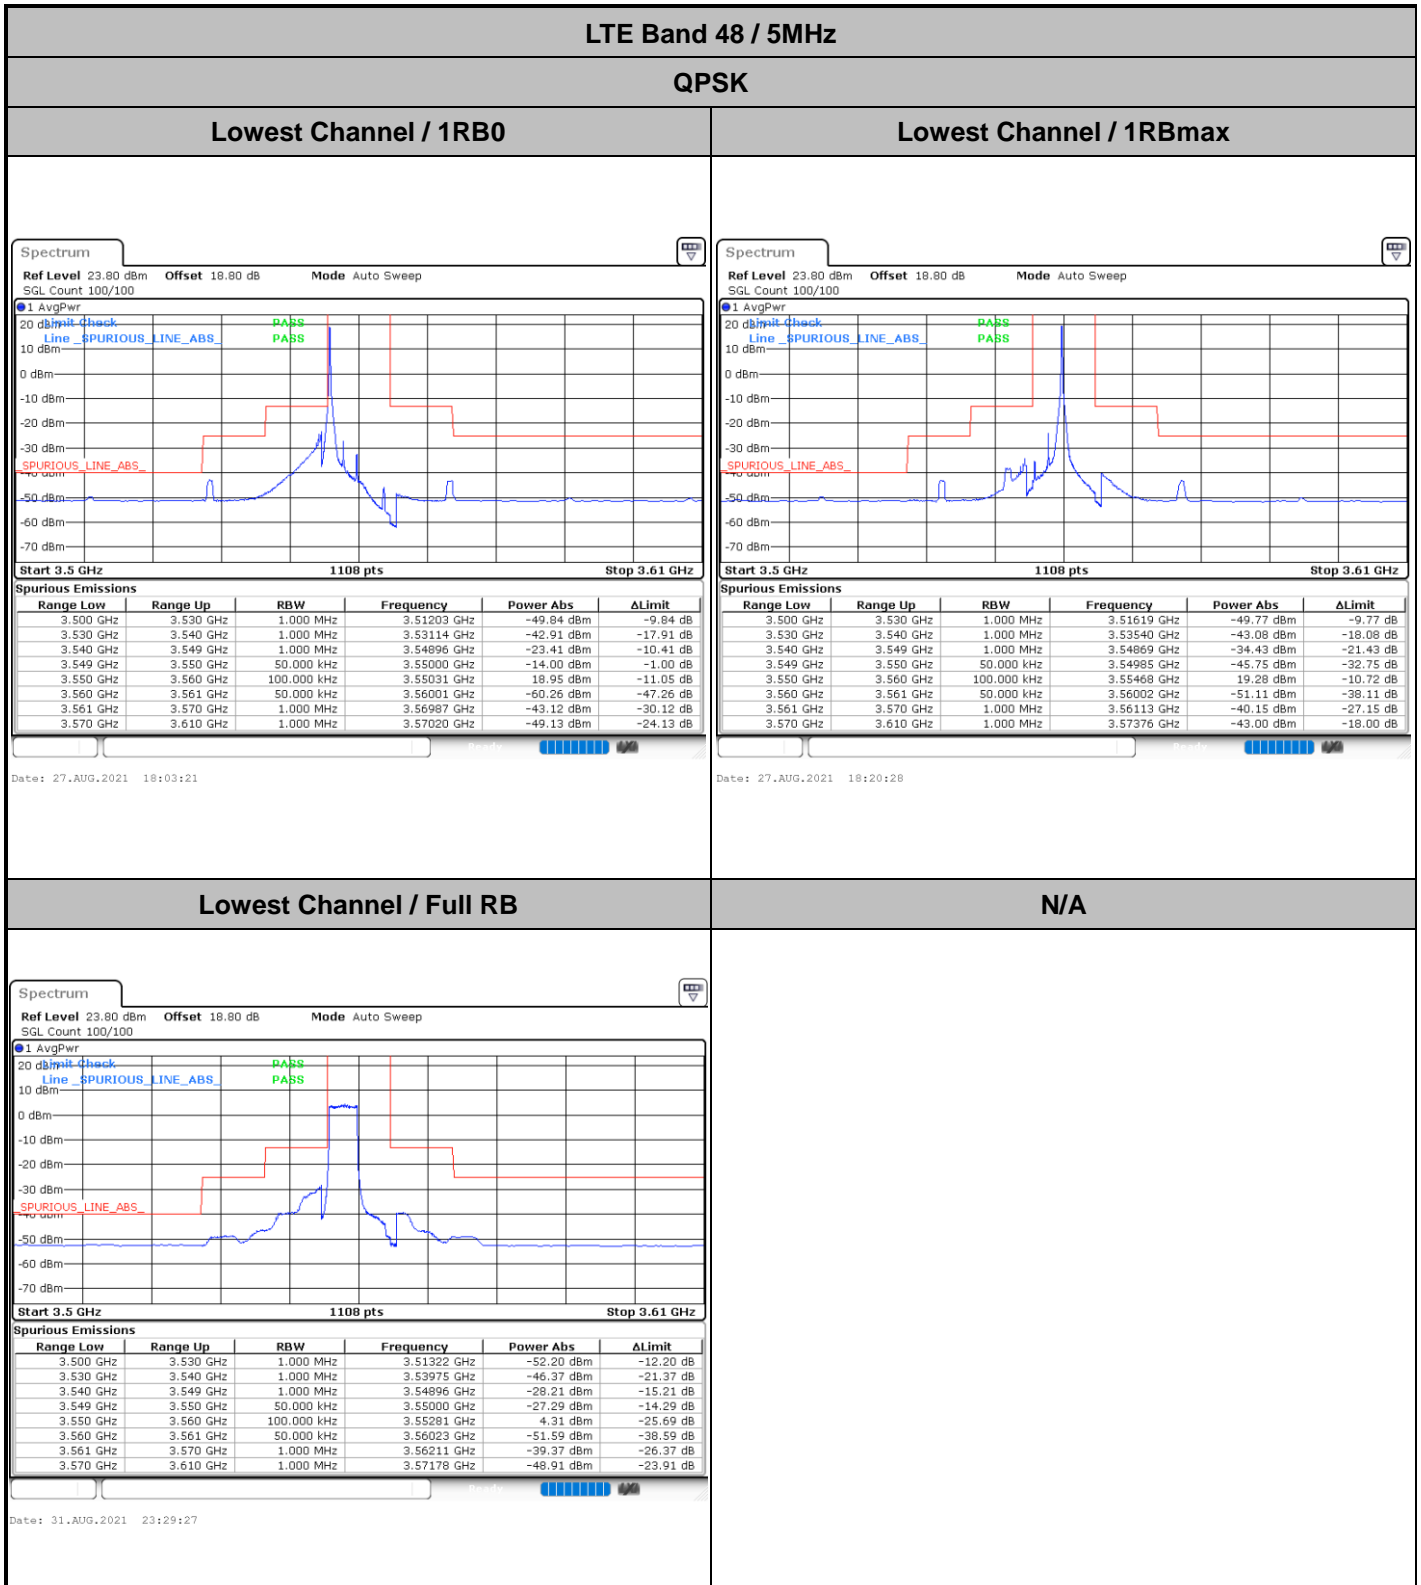

Date: 1.SEP.2021 02:03:45

Highest Channel / 5MHz / 64QAM

Date: 1.SEP.2021 01:31:09

Highest Channel / 10MHz / 64QAM

Date: 1.SEP.2021 02:04:05

LTE Band 48

Lowest Channel / 15MHz / 64QAM

Date: 1.SEP.2021 02:10:15

Lowest Channel / 20MHz / 64QAM

Date: 1.SEP.2021 01:59:13

Middle Channel / 15MHz / 64QAM

Date: 1.SEP.2021 02:10:15

Middle Channel / 20MHz / 64QAM

Date: 1.SEP.2021 01:59:54

Highest Channel / 15MHz / 64QAM

Date: 1.SEP.2021 02:10:10

Highest Channel / 20MHz / 64QAM

Date: 1.SEP.2021 01:57:40

Conducted Band Edge

LTE Band 48 / 5MHz

QPSK

Middle Channel / 1RB0

Middle Channel / 1RBmax

Date: 31.AUG.2021 23:44:00