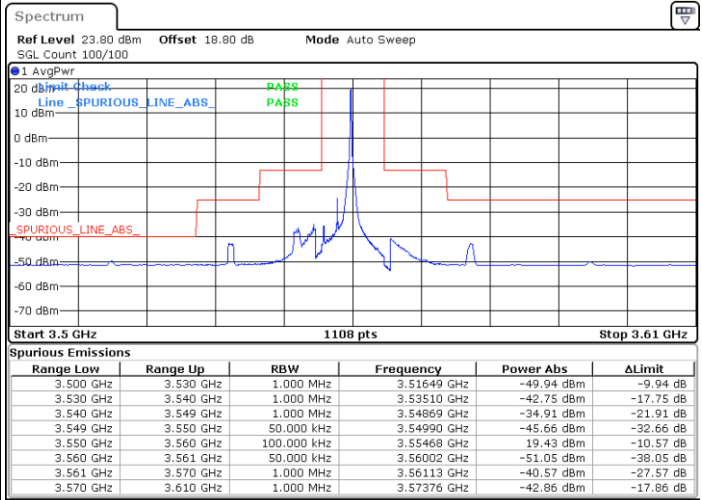

Date: 26.AUG.2021 15:03:34

Date: 26.AUG.2021 15:37:36

Middle Channel / Full RB

N/A

Date: 26.AUG.2021 15:52:25

LTE Band 48 / 20MHz

QPSK

Highest Channel / 1RB0

Highest Channel / 1RBmax

Date: 26.AUG.2021 16:13:09

Date: 26.AUG.2021 16:22:09

Highest Channel / Full RB

N/A

Date: 26.AUG.2021 16:29:03

LTE Band 48 / 5MHz

16QAM

Lowest Channel / 1RB0

Lowest Channel / 1RBmax

Date: 31.AUG.2021 23:26:39

Date: 27.AUG.2021 18:17:55

Lowest Channel / Full RB

N/A

Date: 31.AUG.2021 23:32:26

LTE Band 48 / 5MHz