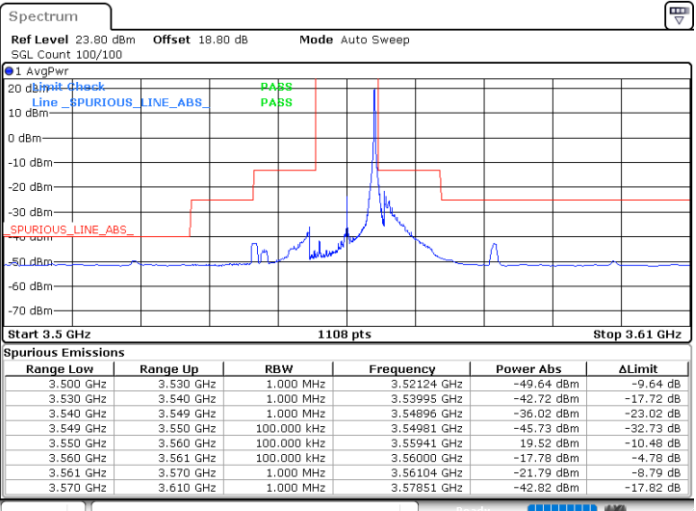

Date: 31.AUG.2021 23:57:15

Middle Channel / Full RB

N/A

Date: 31.AUG.2021 23:41:57

LTE Band 48 / 5MHz

QPSK

Highest Channel / 1RB0

Highest Channel / 1RBmax

Date: 1.SEP.2021 00:15:05

Date: 31.AUG.2021 23:59:38

Highest Channel / Full RB

N/A

Date: 1.SEP.2021 00:18:23

LTE Band 48 / 10MHz

QPSK

Lowest Channel / 1RB0

Lowest Channel / 1RBmax

Date: 27.AUG.2021 09:51:20

Date: 27.AUG.2021 10:05:44

Lowest Channel / Full RB

N/A

Date: 27.AUG.2021 10:09:11

LTE Band 48 / 10MHz

QPSK