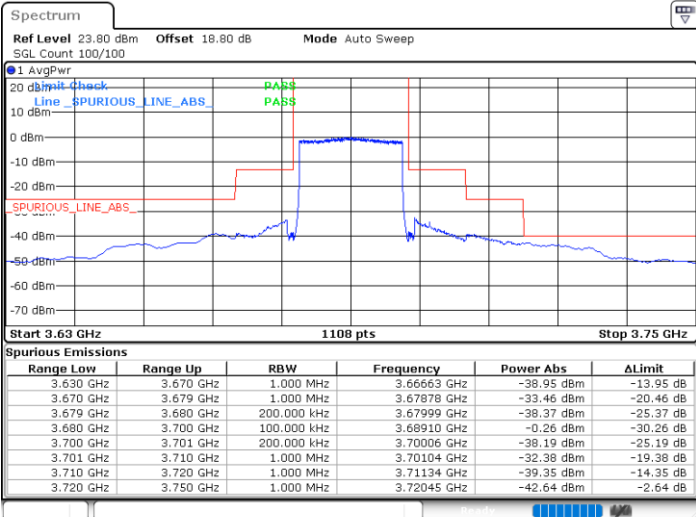

Date: 26.AUG.2021 15:03:34

Date: 26.AUG.2021 15:37:36

Middle Channel / Full RB

N/A

Date: 26.AUG.2021 15:52:25

LTE Band 48 / 20MHz

QPSK

Highest Channel / 1RB0

Highest Channel / 1RBmax

Date: 26.AUG.2021 16:13:09

Date: 26.AUG.2021 16:22:09

Highest Channel / Full RB

N/A

Date: 26.AUG.2021 16:29:03

LTE Band 48 / 5MHz

16QAM

Lowest Channel / 1RB0

Lowest Channel / 1RBmax

Date: 31.AUG.2021 23:26:39

Date: 27.AUG.2021 18:17:55

Lowest Channel / Full RB

N/A

Date: 31.AUG.2021 23:32:26

LTE Band 48 / 5MHz