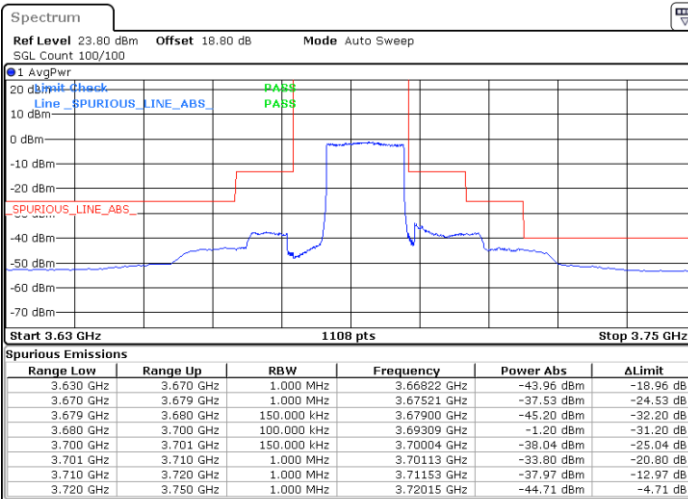

Date: 26.AUG.2021 16:52:40

LTE Band 48 / 15MHz

QPSK

Middle Channel / 1RB0

Middle Channel / 1RBmax

Date: 26.AUG.2021 17:30:14

Date: 26.AUG.2021 17:45:38

Middle Channel / Full RB

N/A

Date: 26.AUG.2021 17:58:32

LTE Band 48 / 15MHz

QPSK

Highest Channel / 1RB0

Highest Channel / 1RBmax

Date: 26.AUG.2021 18:13:06

Date: 26.AUG.2021 18:23:48

Highest Channel / Full RB

N/A

Date: 1.SEP.2021 01:36:29

LTE Band 48 / 20MHz

QPSK

Lowest Channel / 1RB0

Lowest Channel / 1RBmax

Date: 26.AUG.2021 12:23:21

Date: 26.AUG.2021 12:50:32

Lowest Channel / Full RB

N/A

Date: 26.AUG.2021 12:47:46

LTE Band 48 / 20MHz

QPSK

Middle Channel / 1RB0

Middle Channel / 1RBmax