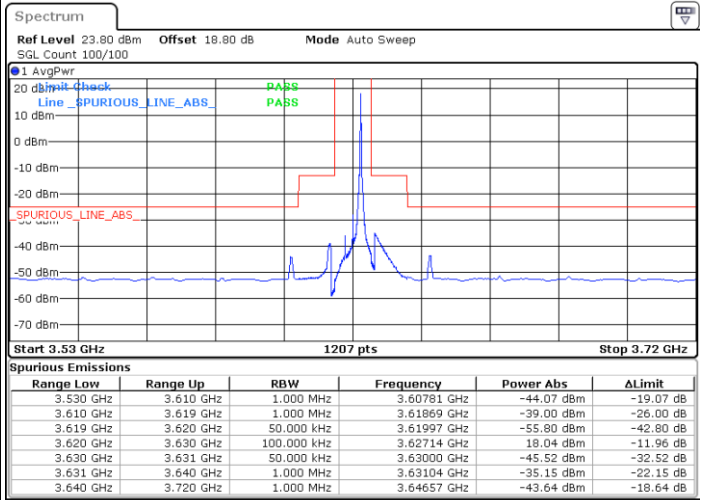

Highest Channel / 20MHz / 64QAM

Date: 1.SEP.2021 01:57:40

Conducted Band Edge

LTE Band 48 / 5MHz

QPSK

Middle Channel / 1RB0

Middle Channel / 1RBmax

Date: 31.AUG.2021 23:44:00

Date: 31.AUG.2021 23:57:15

Middle Channel / Full RB

N/A

Date: 31.AUG.2021 23:41:57

LTE Band 48 / 5MHz

QPSK

Highest Channel / 1RB0

Highest Channel / 1RBmax

Date: 1.SEP.2021 00:15:05

Date: 31.AUG.2021 23:59:38

Highest Channel / Full RB

N/A

Date: 1.SEP.2021 00:18:23

LTE Band 48 / 10MHz

QPSK

Lowest Channel / 1RB0