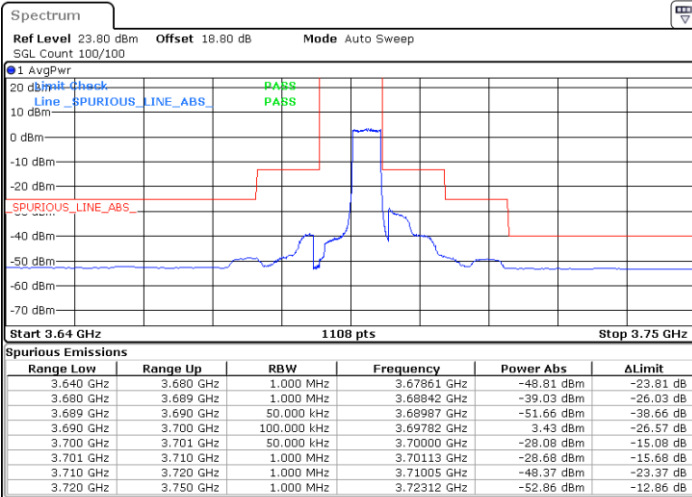

Highest Channel / 20MHz / 64QAM

Date: 1.SEP.2021 01:57:40

Conducted Band Edge

LTE Band 48 / 5MHz

QPSK

Middle Channel / 1RB0

Middle Channel / 1RBmax

Date: 31.AUG.2021 23:44:00

Date: 31.AUG.2021 23:57:15

Middle Channel / Full RB

N/A

Date: 31.AUG.2021 23:41:57

LTE Band 48 / 5MHz

QPSK

Highest Channel / 1RB0

Highest Channel / 1RBmax

Date: 1.SEP.2021 00:15:05

Date: 31.AUG.2021 23:59:38

Highest Channel / Full RB

N/A

Date: 1.SEP.2021 00:18:23

LTE Band 48 / 10MHz

QPSK

Lowest Channel / 1RB0

Lowest Channel / 1RBmax

Date: 27.AUG.2021 09:51:20

Date: 27.AUG.2021 10:05:44

Lowest Channel / Full RB

N/A

Date: 27.AUG.2021 10:09:11

LTE Band 48 / 10MHz

QPSK