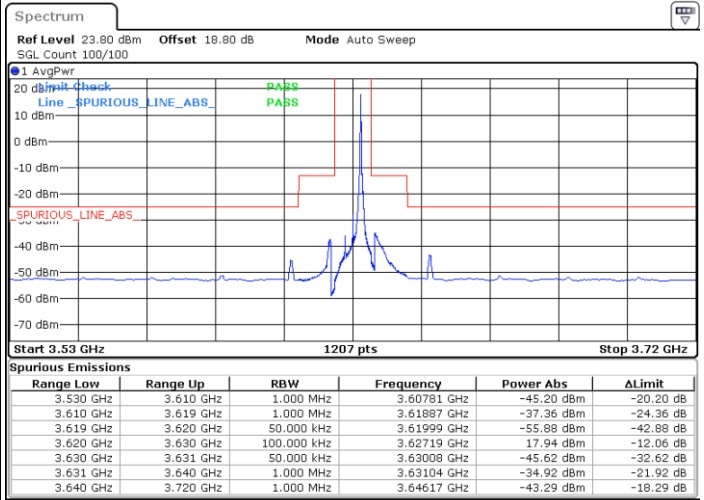

Date: 31.AUG.2021 23:53:02