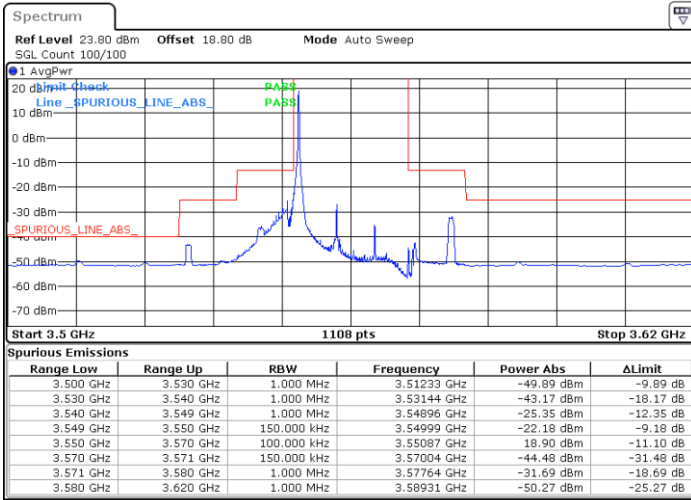

MiddleChannel / 1RB0

Middle Channel / 1RBmax

Date: 27.AUG.2021 10:18:11

Date: 27.AUG.2021 10:30:28

Middle Channel / Full RB

N/A

Date: 27.AUG.2021 10:33:06

LTE Band 48 / 10MHz

QPSK

Highest Channel / 1RB0

Highest Channel / 1RBmax

Date: 27.AUG.2021 10:41:10

Date: 27.AUG.2021 10:55:52

Highest Channel / Full RB

N/A

Date: 27.AUG.2021 10:58:10

LTE Band 48 / 15MHz

QPSK

Lowest Channel / 1RB0

Lowest Channel / 1RBmax

Date: 26.AUG.2021 16:36:26

Date: 26.AUG.2021 16:45:26

Lowest Channel / Full RB

N/A