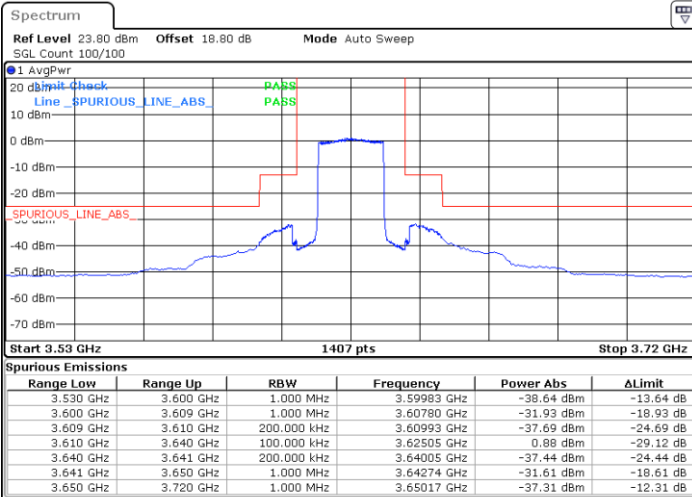

Highest Channel / Full RB

N/A

Date: 1.SEP.2021 01:36:29

LTE Band 48 / 20MHz

QPSK

Lowest Channel / 1RB0

Lowest Channel / 1RBmax

Date: 26.AUG.2021 12:23:21

Date: 26.AUG.2021 12:50:32

Lowest Channel / Full RB

N/A

Date: 26.AUG.2021 12:47:46

LTE Band 48 / 20MHz

QPSK

Middle Channel / 1RB0

Middle Channel / 1RBmax

Date: 26.AUG.2021 15:03:34

Date: 26.AUG.2021 15:37:36

Middle Channel / Full RB

N/A

Date: 26.AUG.2021 15:52:25

LTE Band 48 / 20MHz

QPSK

Highest Channel / 1RB0

Highest Channel / 1RBmax

Date: 26.AUG.2021 16:13:09

Date: 26.AUG.2021 16:22:09

Highest Channel / Full RB

N/A

Date: 26.AUG.2021 16:29:03

LTE Band 48 / 5MHz

16QAM