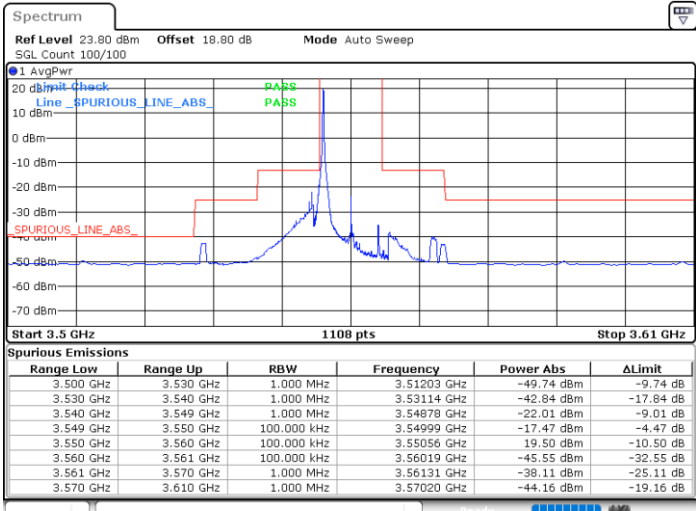

Date: 31.AUG.2021 23:57:15

Middle Channel / Full RB

N/A

Date: 31.AUG.2021 23:41:57

LTE Band 48 / 5MHz

QPSK

Highest Channel / 1RB0

Highest Channel / 1RBmax

Date: 1.SEP.2021 00:15:05

Date: 31.AUG.2021 23:59:38

Highest Channel / Full RB

N/A

Date: 1.SEP.2021 00:18:23

LTE Band 48 / 10MHz

QPSK

Lowest Channel / 1RB0

Lowest Channel / 1RBmax

Date: 27.AUG.2021 09:51:20

Date: 27.AUG.2021 10:05:44

Lowest Channel / Full RB

N/A

Date: 27.AUG.2021 10:09:11

LTE Band 48 / 10MHz

QPSK