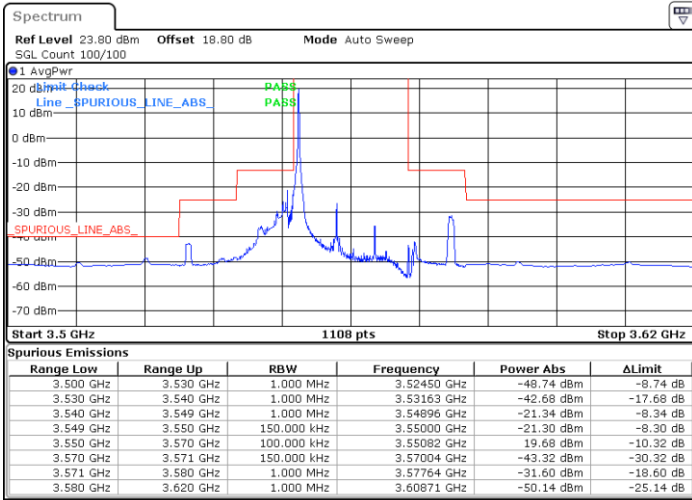

Middle Channel / Full RB

N/A

Date: 27.AUG.2021 10:36:45

LTE Band 48 / 10MHz

16QAM

Highest Channel / 1RB0

Highest Channel / 1RBmax

Date: 27.AUG.2021 10:46:03

Date: 27.AUG.2021 10:53:54

Highest Channel / Full RB

N/A

Date: 27.AUG.2021 10:59:55

LTE Band 48 / 15MHz

16QAM

Lowest Channel / 1RB0

Lowest Channel / 1RBmax

Date: 26.AUG.2021 16:40:37

Date: 26.AUG.2021 16:47:51

Lowest Channel / Full RB

N/A

Date: 26.AUG.2021 17:06:22

LTE Band 48 / 15MHz

16QAM

Middle Channel / 1RB0