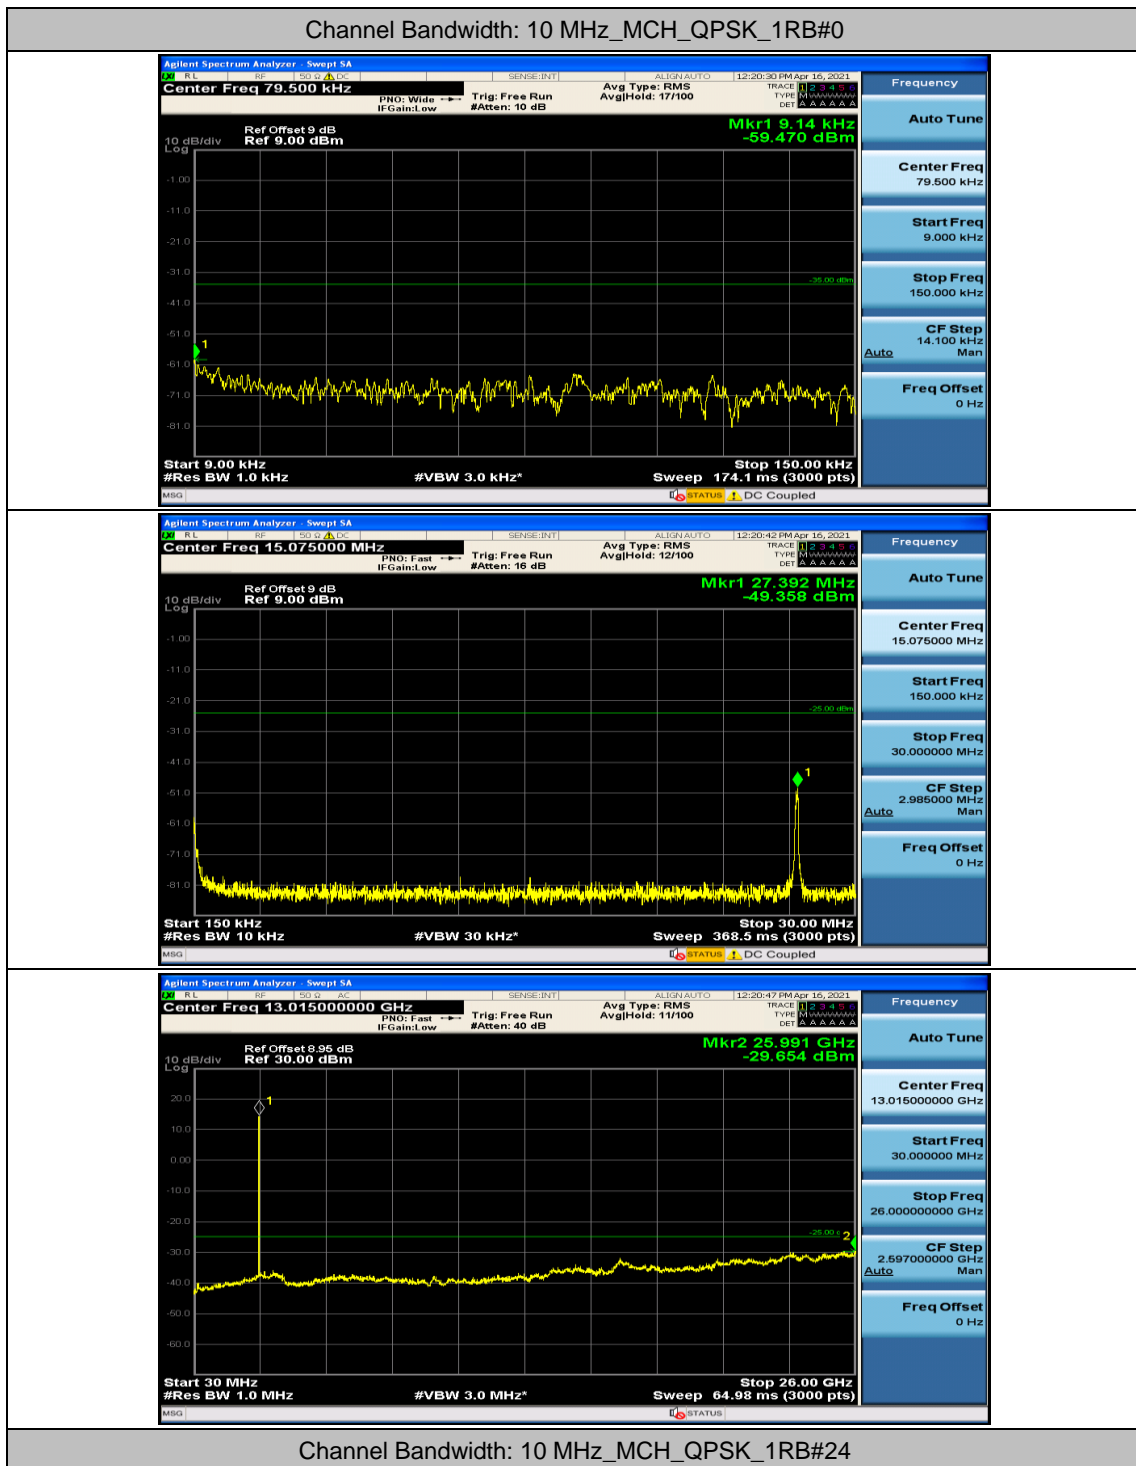

### Channel Bandwidth: 10 MHz

### Channel Bandwidth: 15 MHz