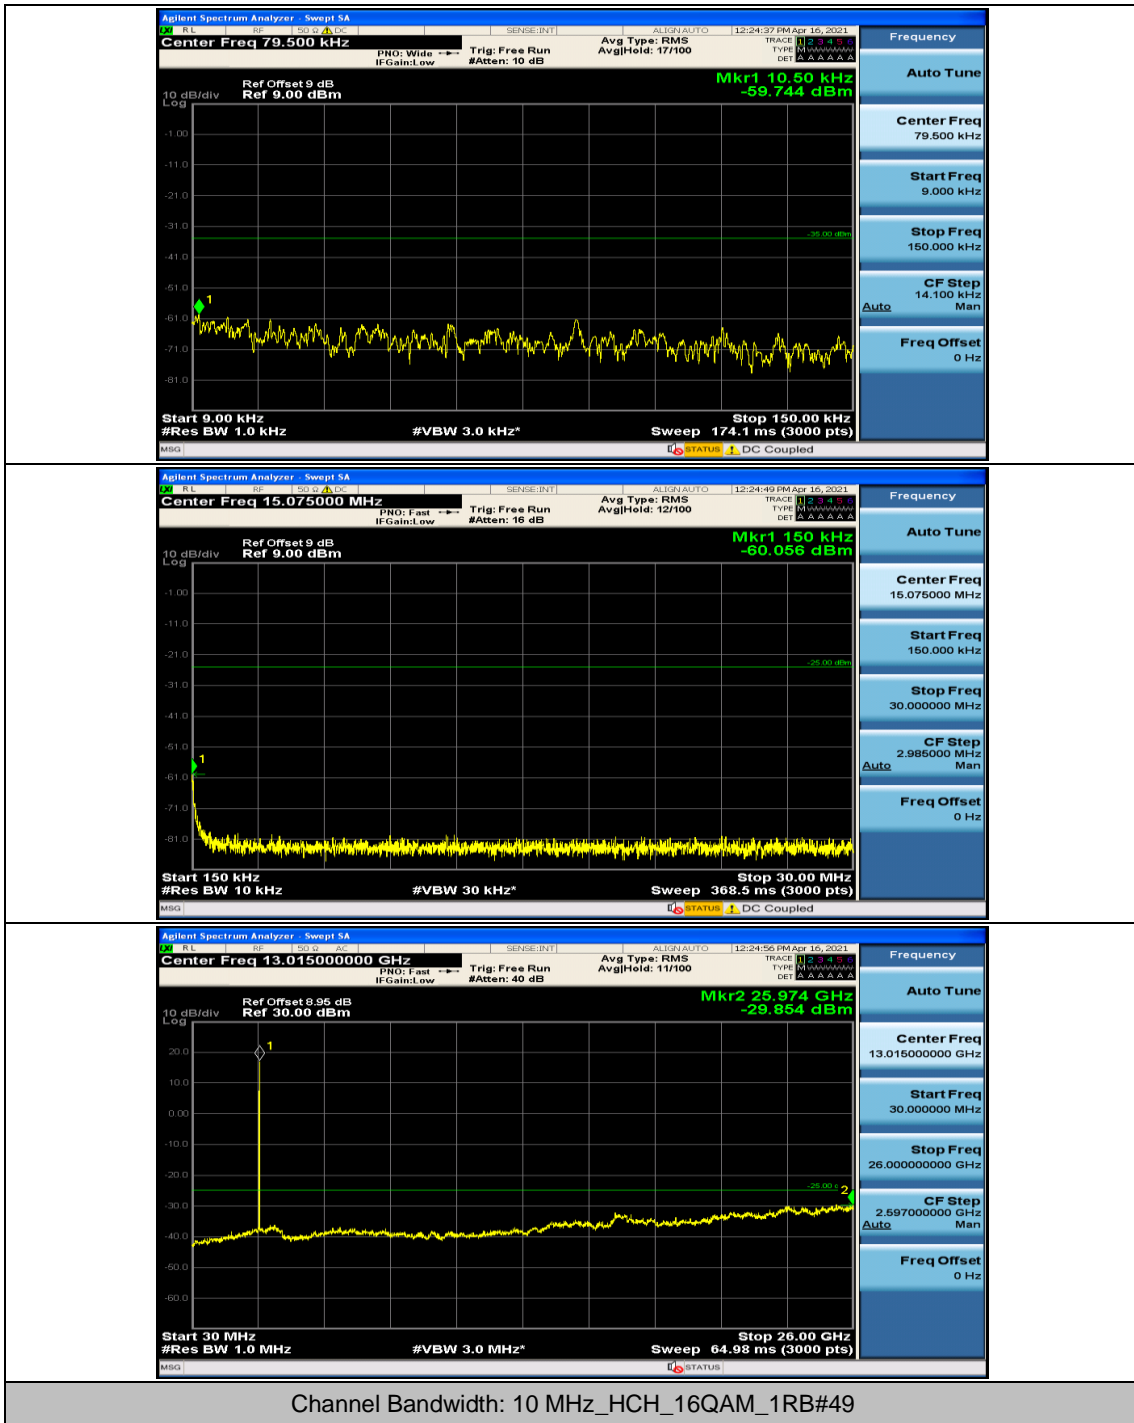

### Channel Bandwidth: 10 MHz

### Channel Bandwidth: 15 MHz