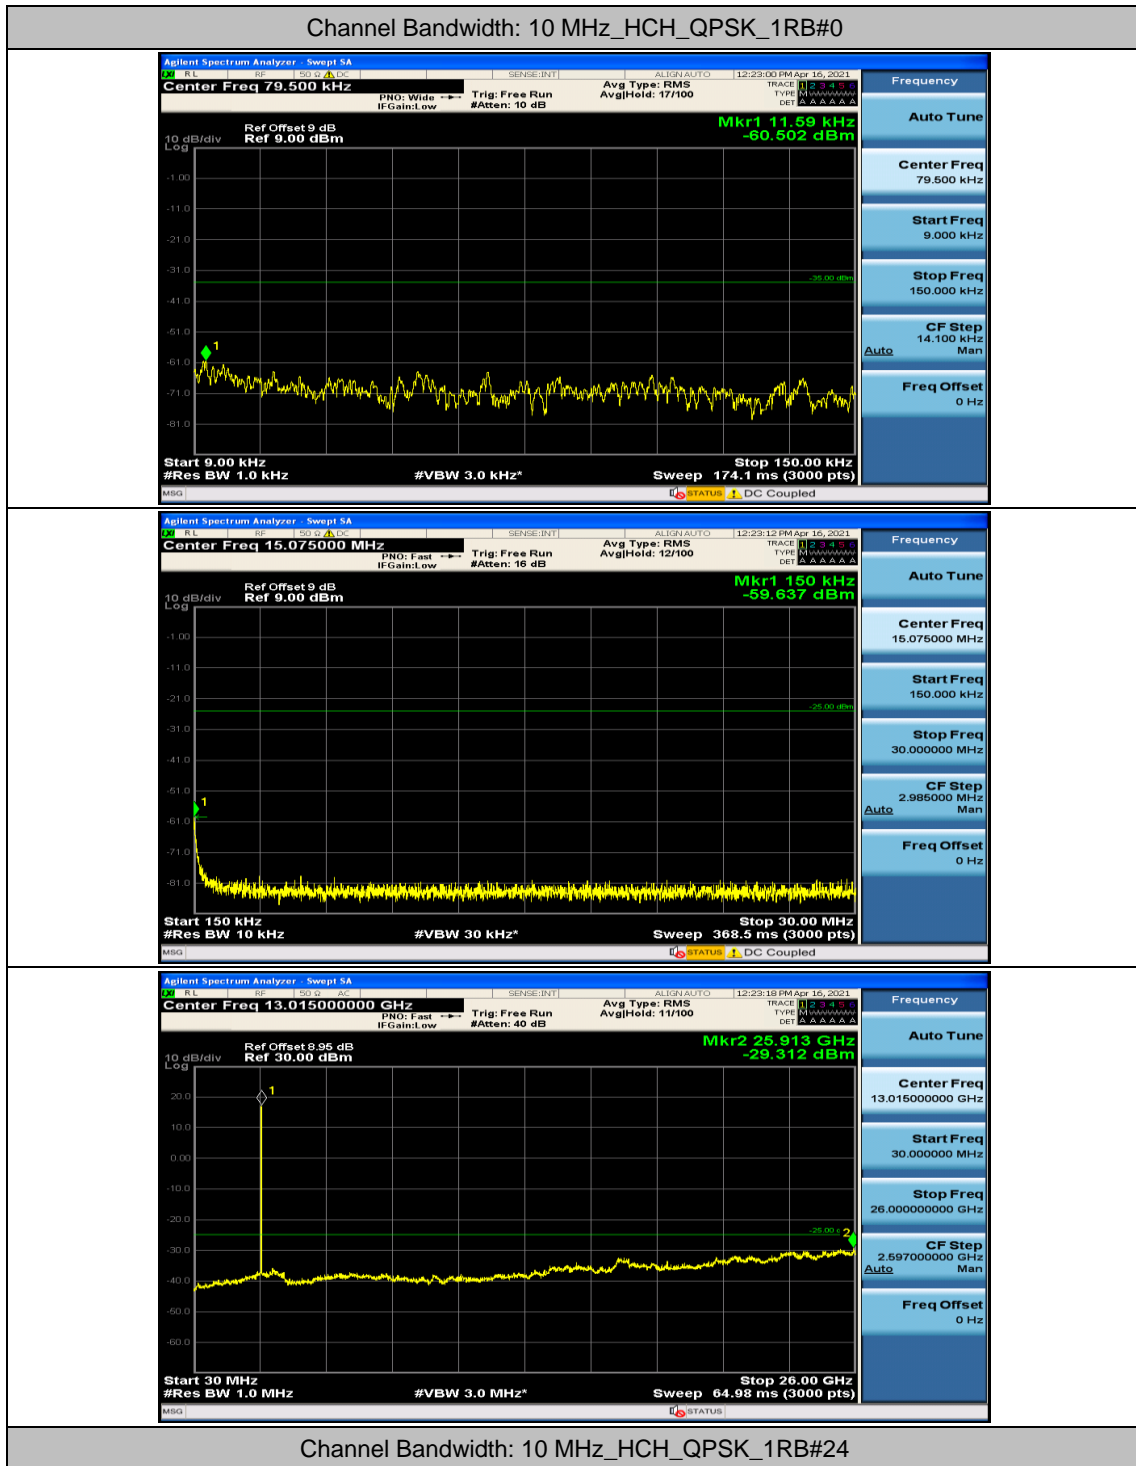

### Channel Bandwidth: 10 MHz

### Channel Bandwidth: 15 MHz