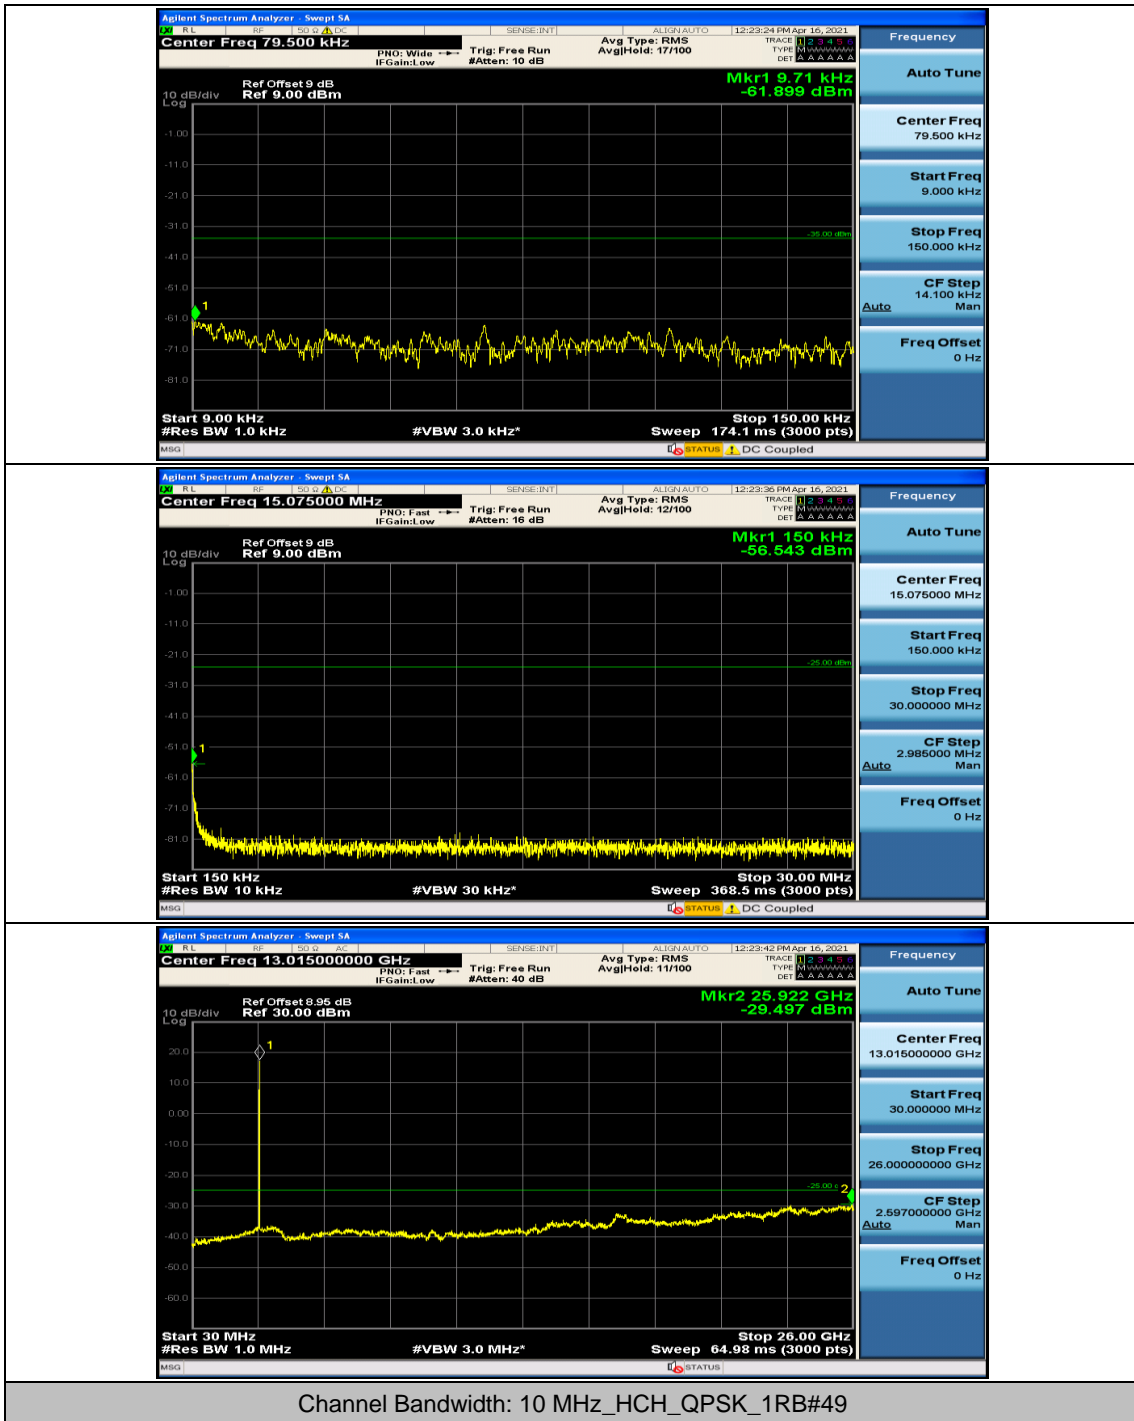

### Channel Bandwidth: 10 MHz

### Channel Bandwidth: 15 MHz