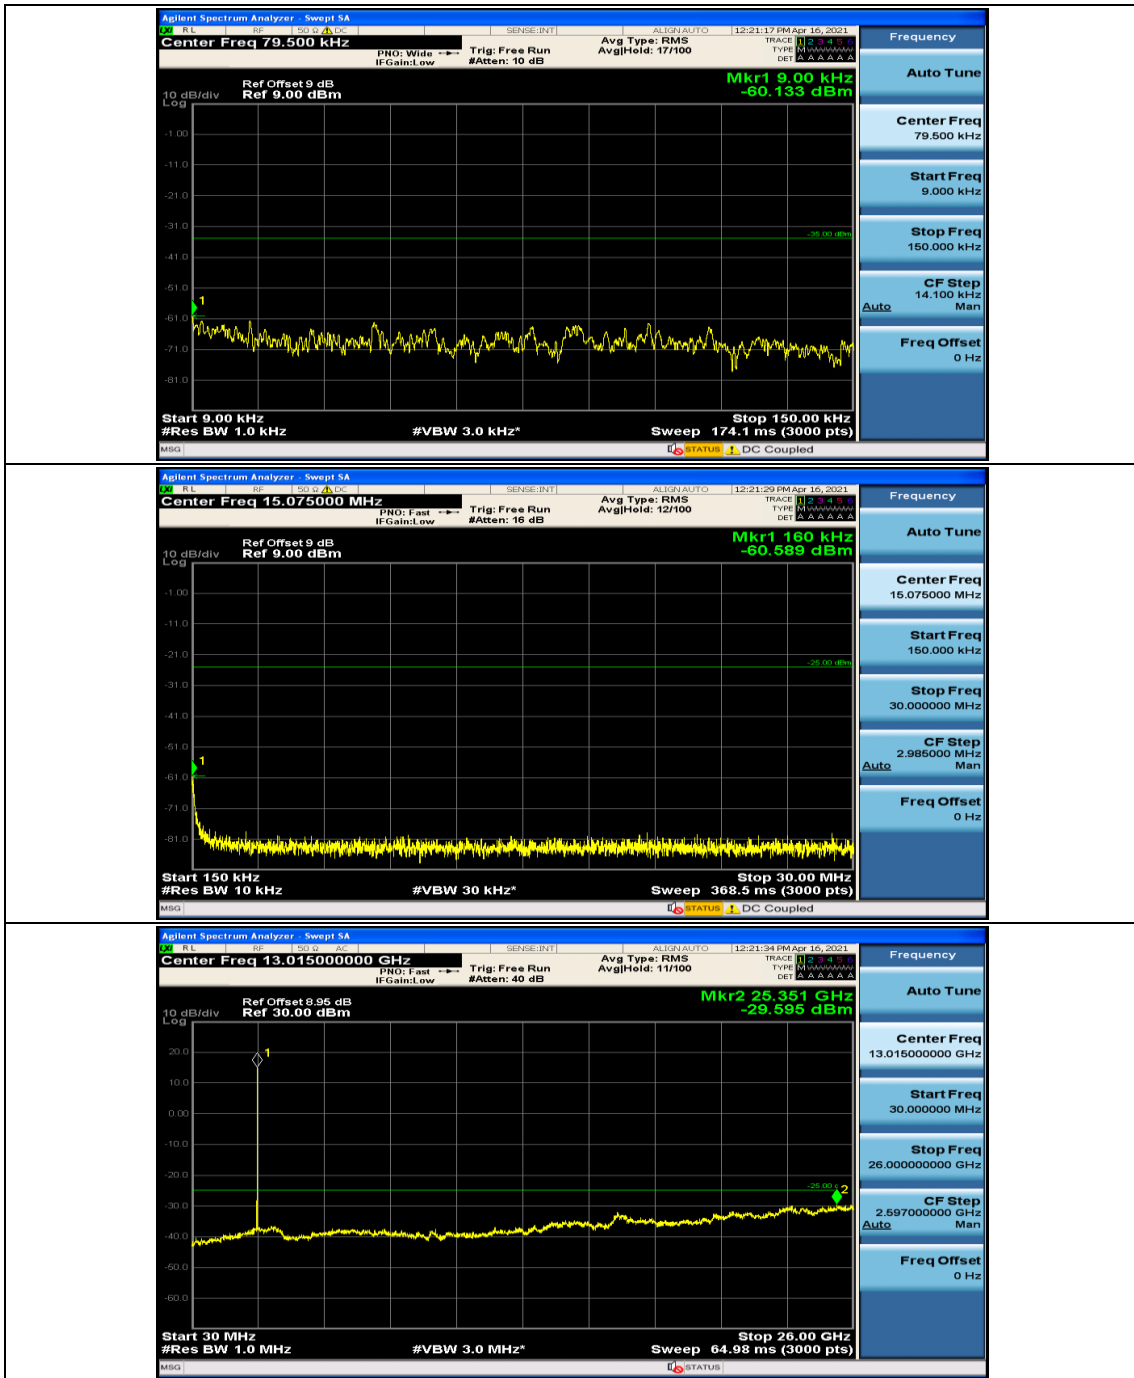

### Channel Bandwidth: 10 MHz

### Channel Bandwidth: 15 MHz