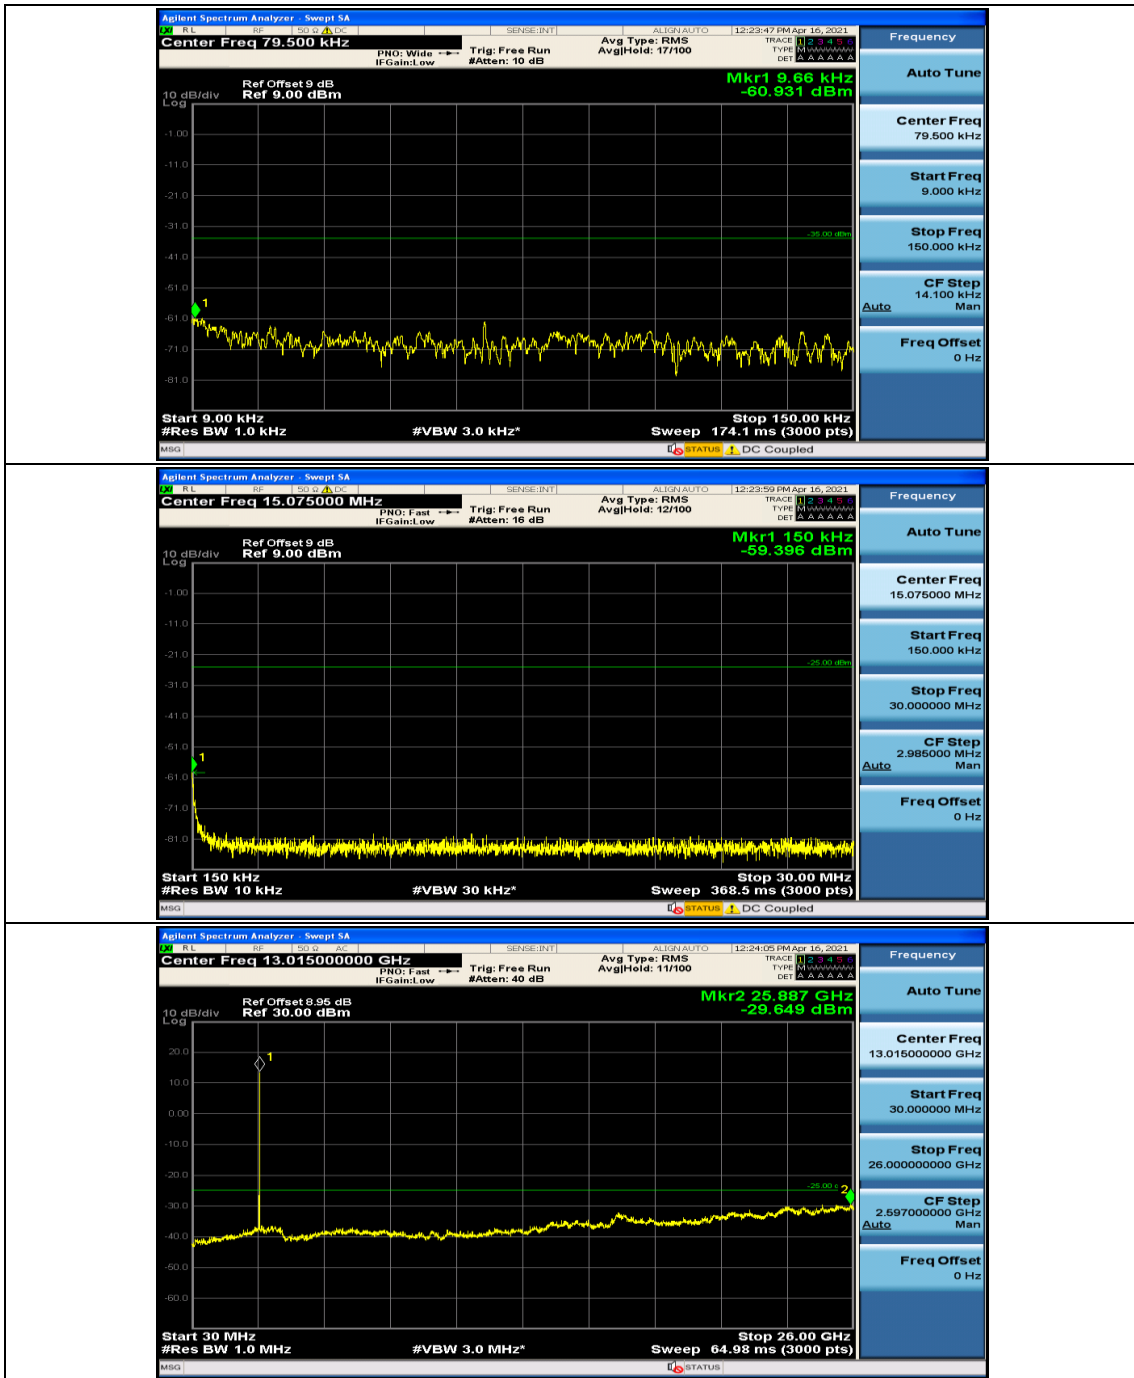

### Channel Bandwidth: 10 MHz

### Channel Bandwidth: 15 MHz