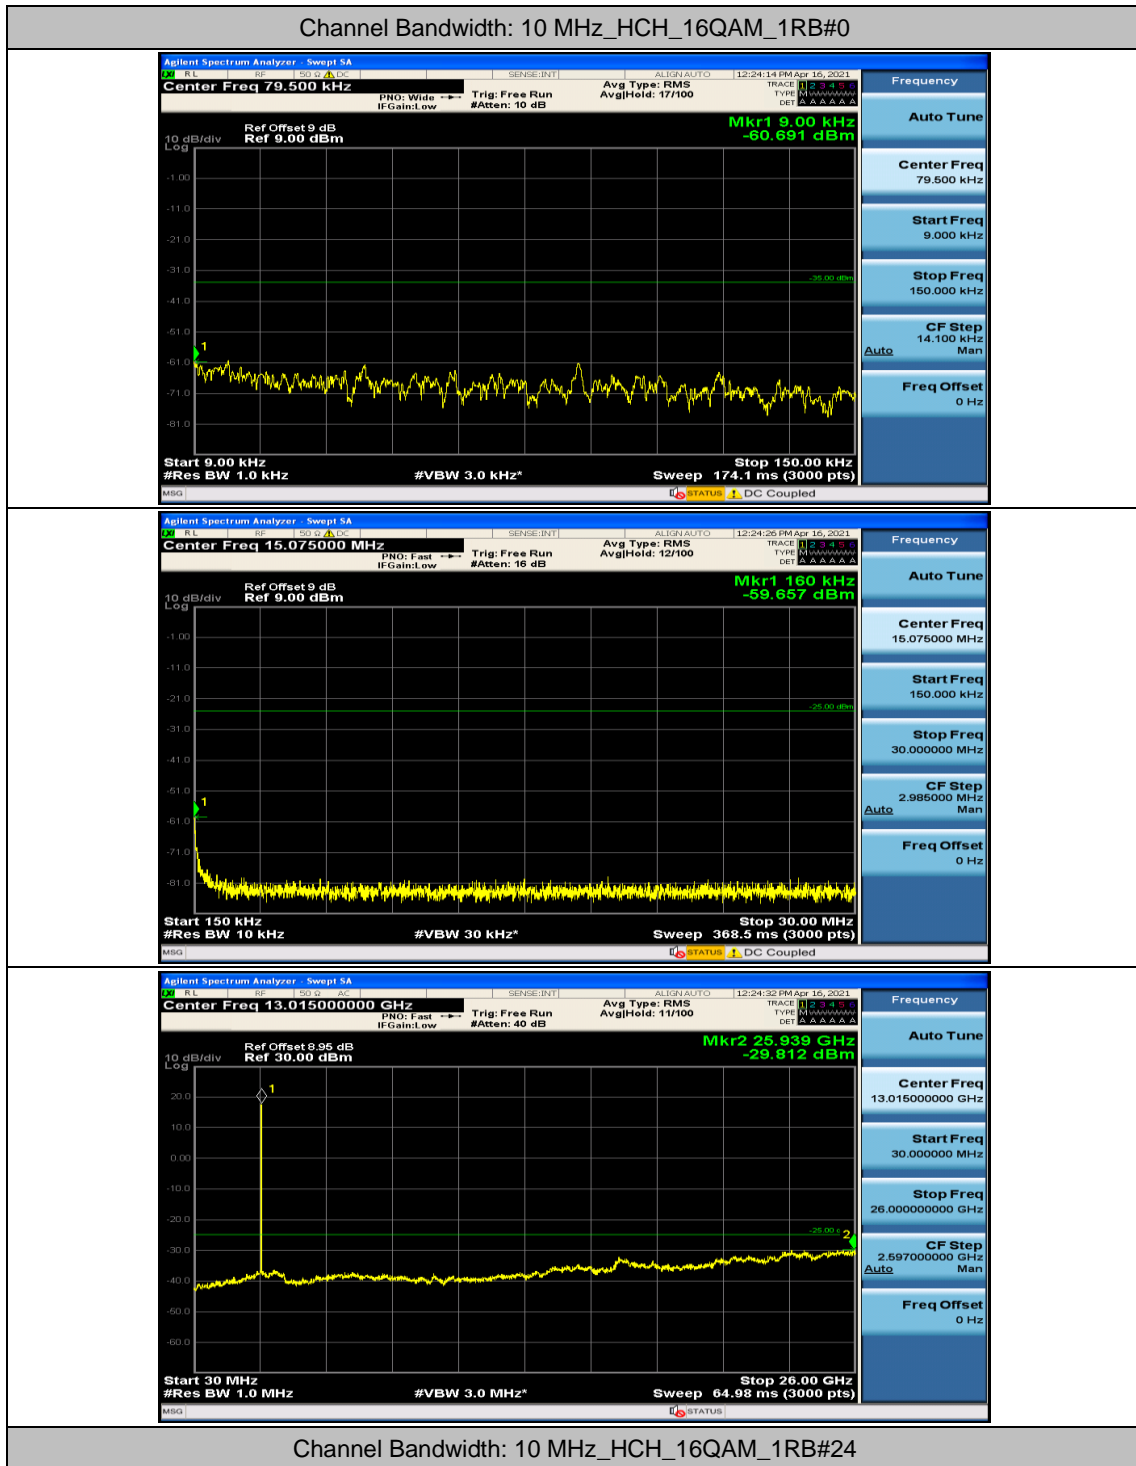

### Channel Bandwidth: 10 MHz

### Channel Bandwidth: 15 MHz