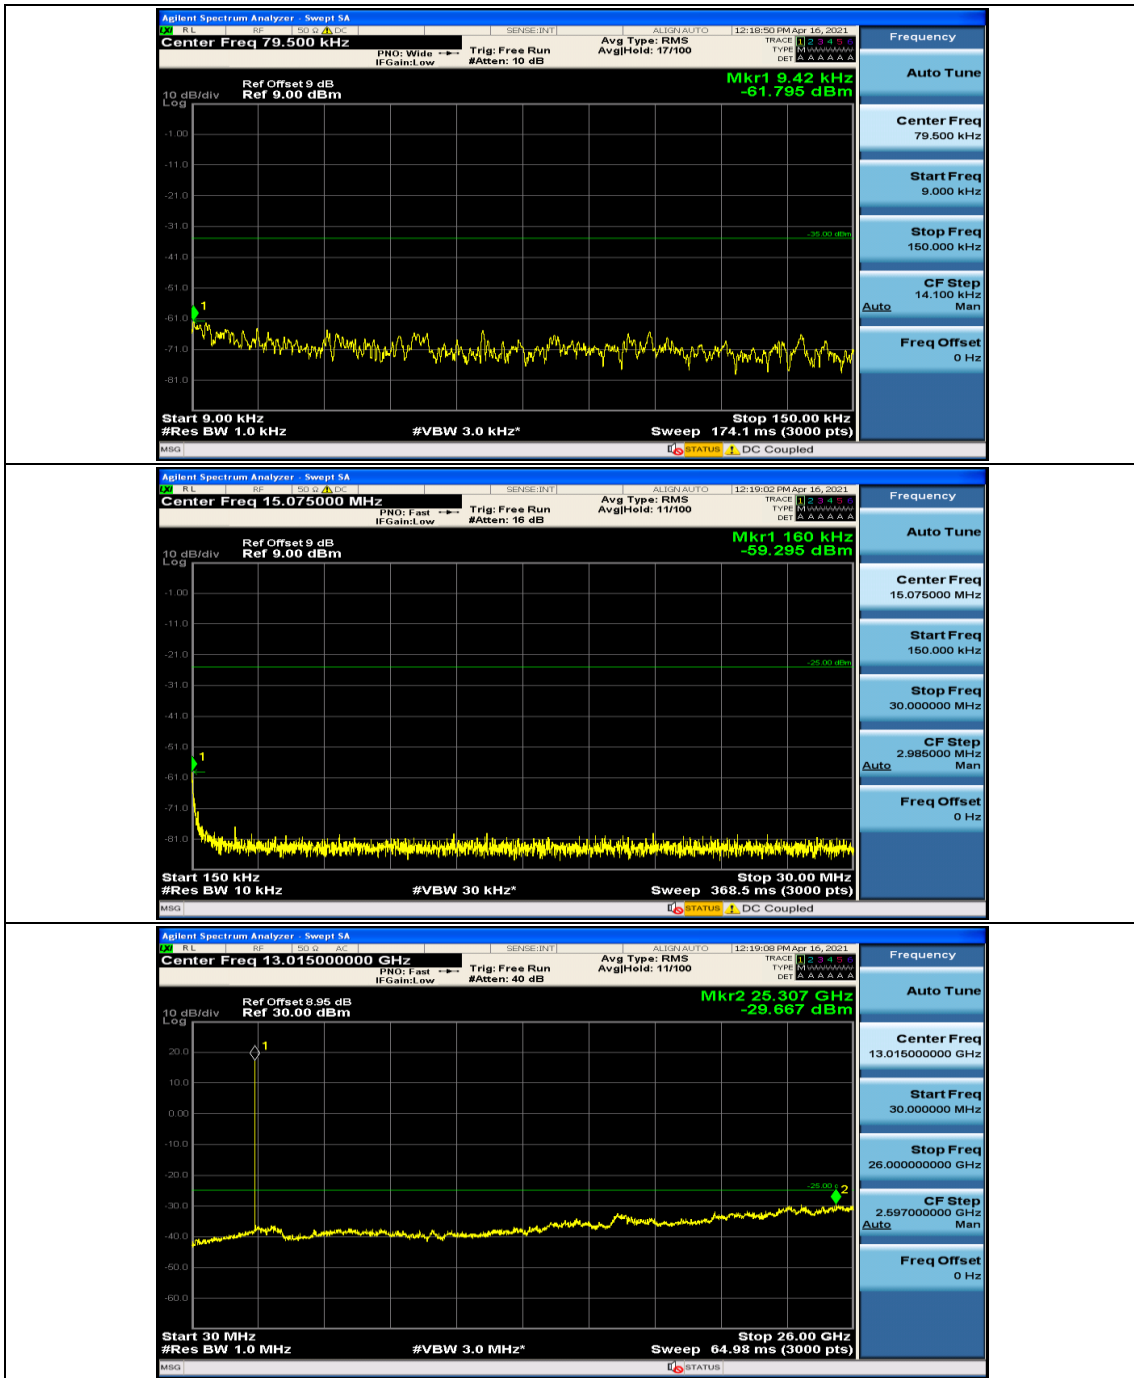

### Channel Bandwidth: 10 MHz

### Channel Bandwidth: 15 MHz