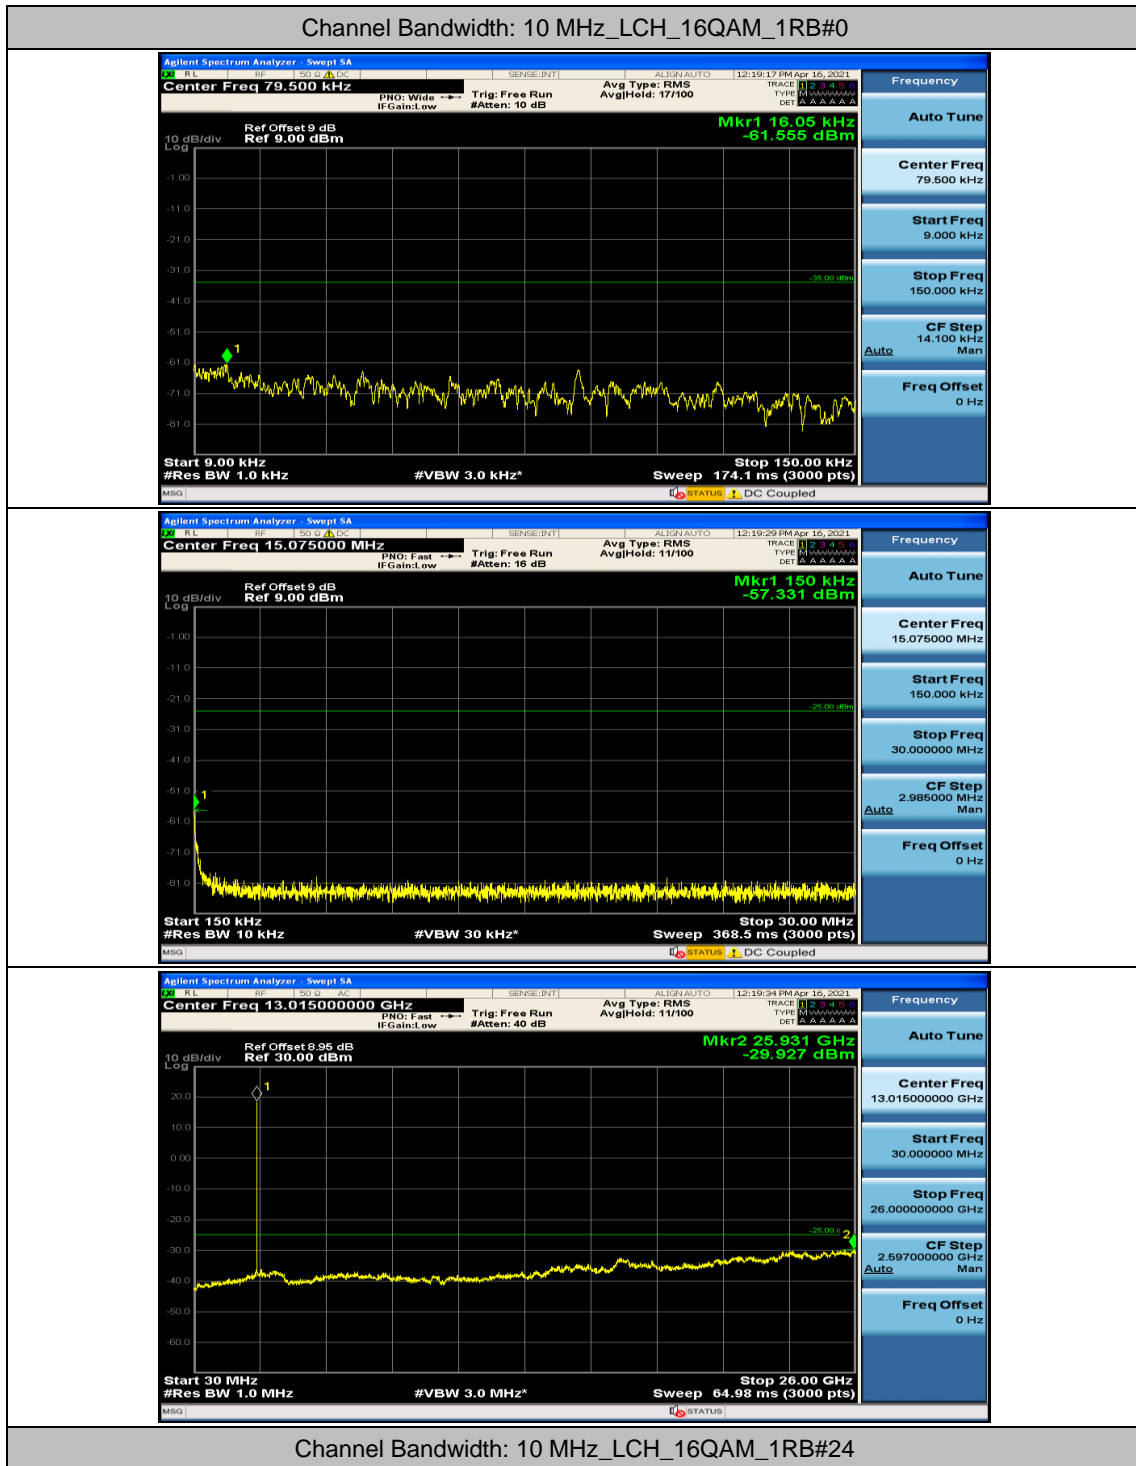

### Channel Bandwidth: 10 MHz

### Channel Bandwidth: 15 MHz