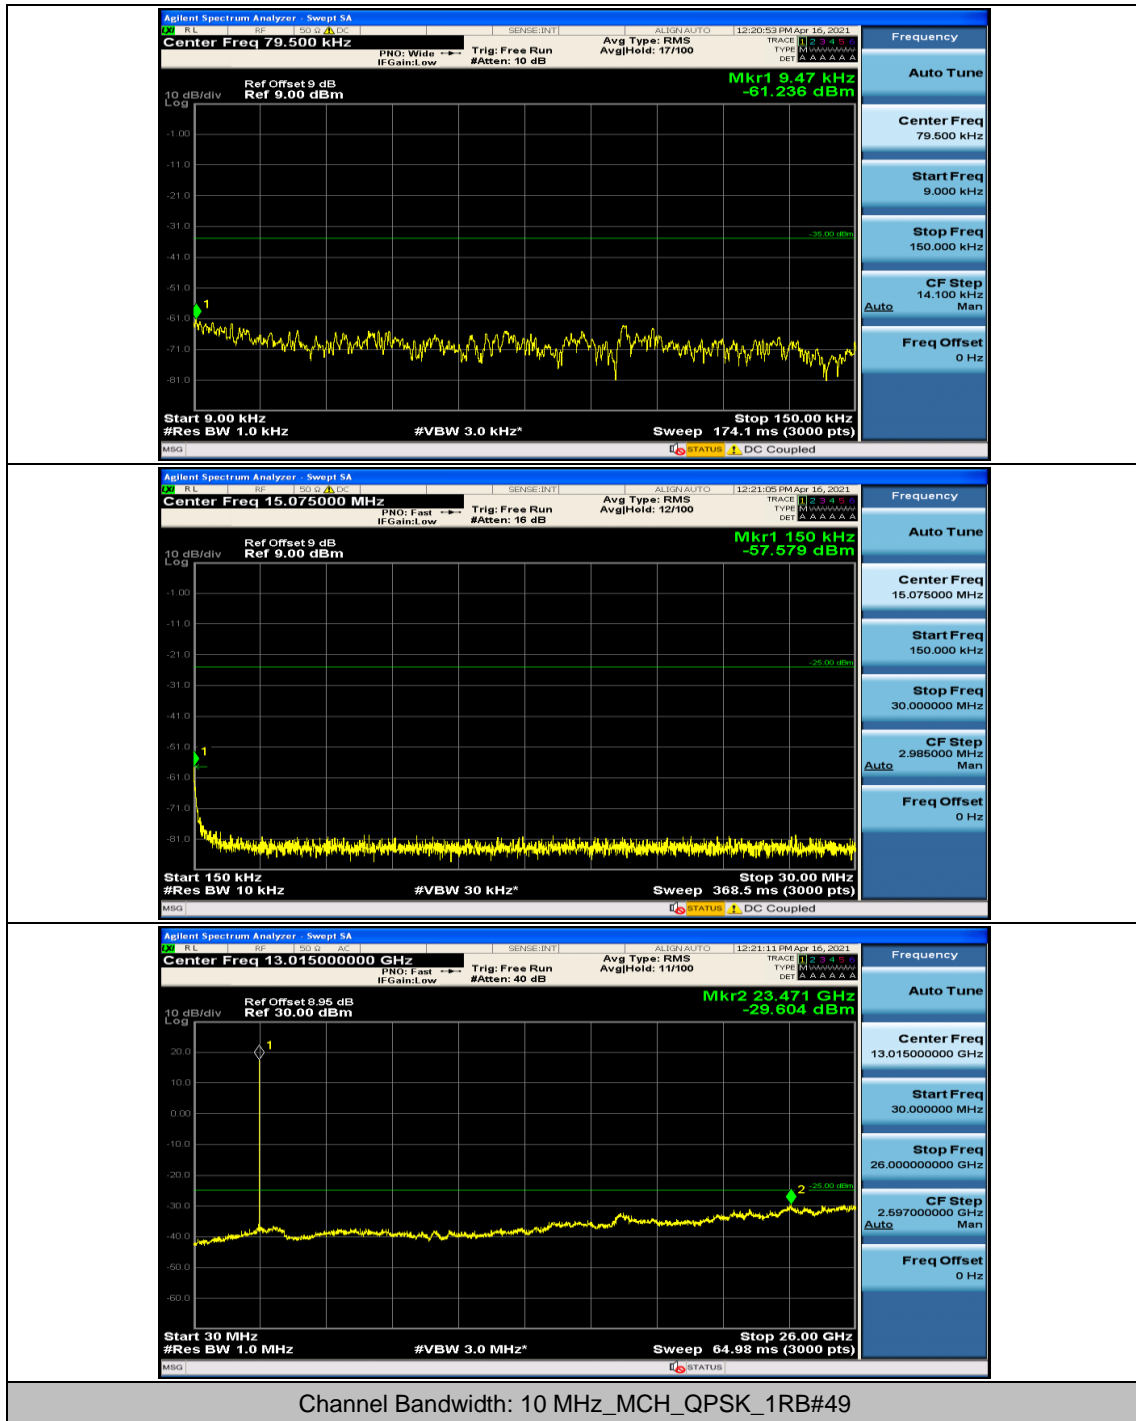

### Channel Bandwidth: 10 MHz

### Channel Bandwidth: 15 MHz