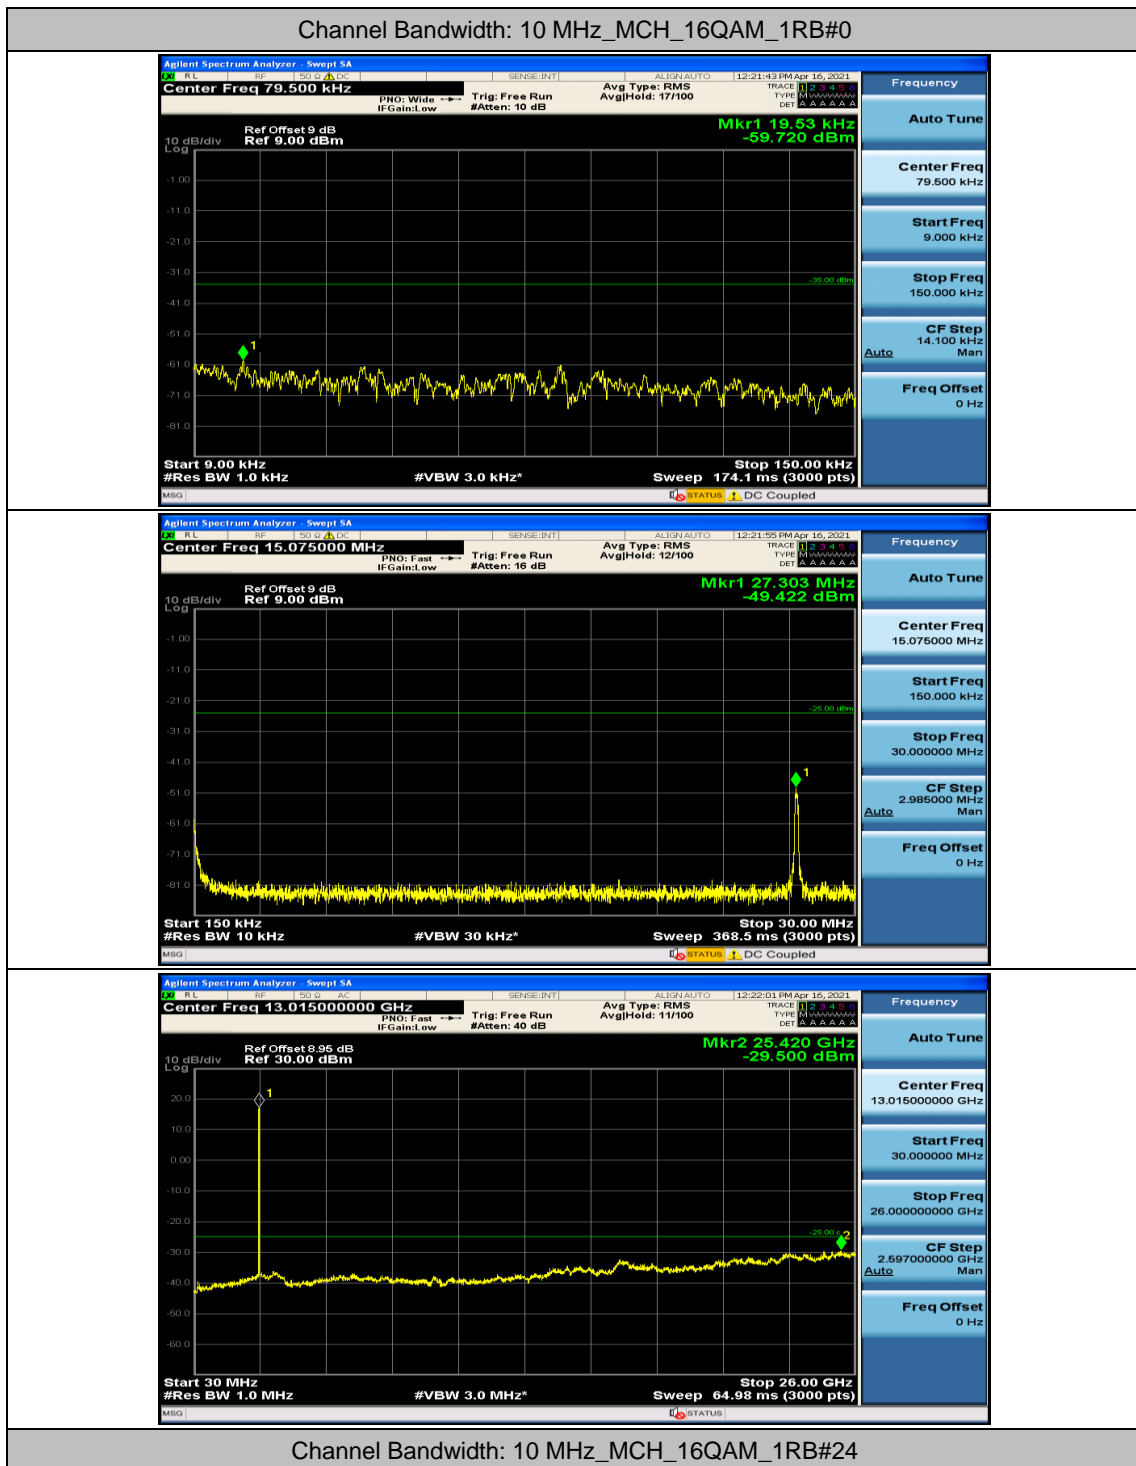

### Channel Bandwidth: 10 MHz

### Channel Bandwidth: 15 MHz