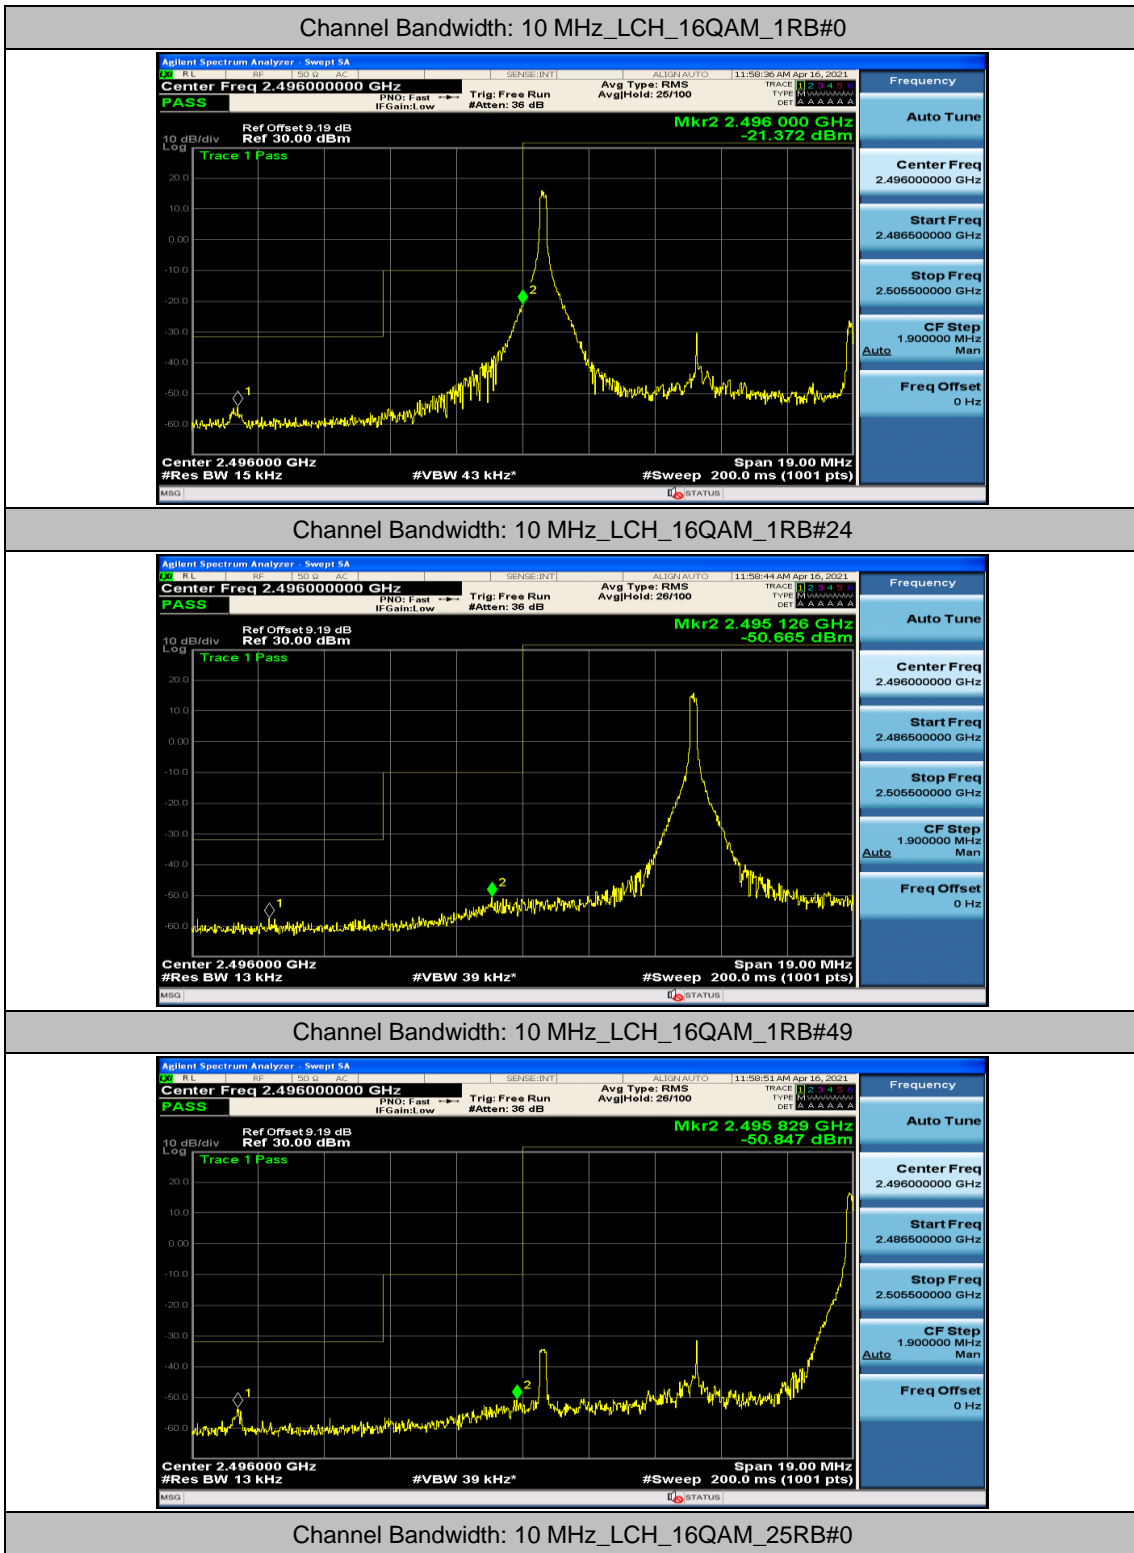

Channel Bandwidth: 10 MHz_LCH_QPSK_25RB#0

Channel Bandwidth: 10 MHz_LCH_QPSK_25RB#12

Channel Bandwidth: 10 MHz_LCH_QPSK_25RB#25

Channel Bandwidth: 10 MHz_HCH_QPSK_1RB#49

Channel Bandwidth: 10 MHz_HCH_QPSK_25RB#0

Channel Bandwidth: 10 MHz_HCH_QPSK_25RB#12

Channel Bandwidth: 10 MHz_HCH_QPSK_25RB#25

Channel Bandwidth: 10 MHz_HCH_QPSK_50RB#0

Channel Bandwidth: 10 MHz_HCH_16QAM_1RB#0

Channel Bandwidth: 10 MHz_HCH_16QAM_1RB#24

Channel Bandwidth: 10 MHz_HCH_16QAM_1RB#49

Channel Bandwidth: 10 MHz_HCH_16QAM_50RB#0

Channel Bandwidth: 15 MHz

(Channel Bandwidth:15 MHz)_LCH_QPSK_1RB#74

(Channel Bandwidth:15 MHz)_LCH_QPSK_37RB#0

(Channel Bandwidth:15 MHz)_LCH_QPSK_37RB#18