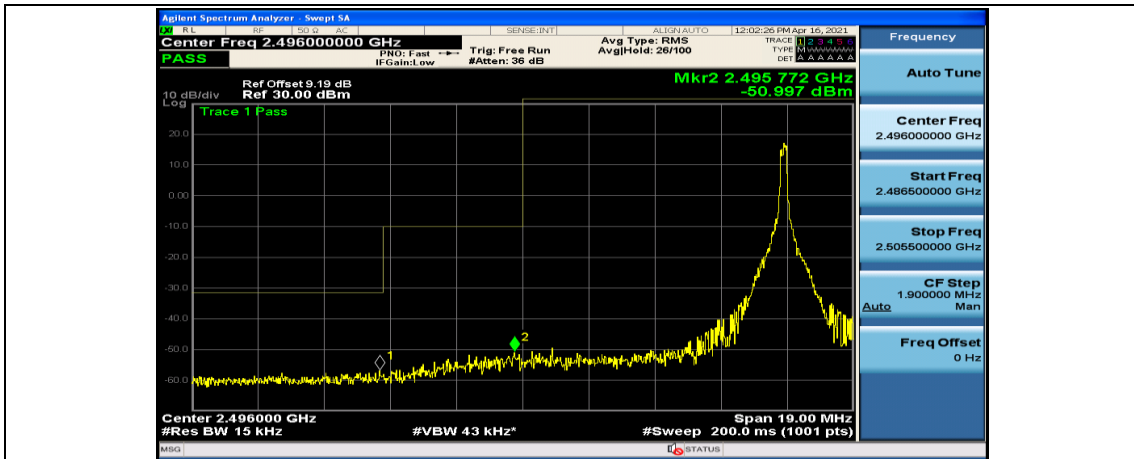

Channel Bandwidth: 10 MHz_HCH_16QAM_1RB#49

Channel Bandwidth: 10 MHz_HCH_16QAM_50RB#0

Channel Bandwidth: 15 MHz

(Channel Bandwidth:15 MHz)_LCH_QPSK_1RB#74

(Channel Bandwidth:15 MHz)_LCH_QPSK_37RB#0

(Channel Bandwidth:15 MHz)_LCH_QPSK_37RB#18