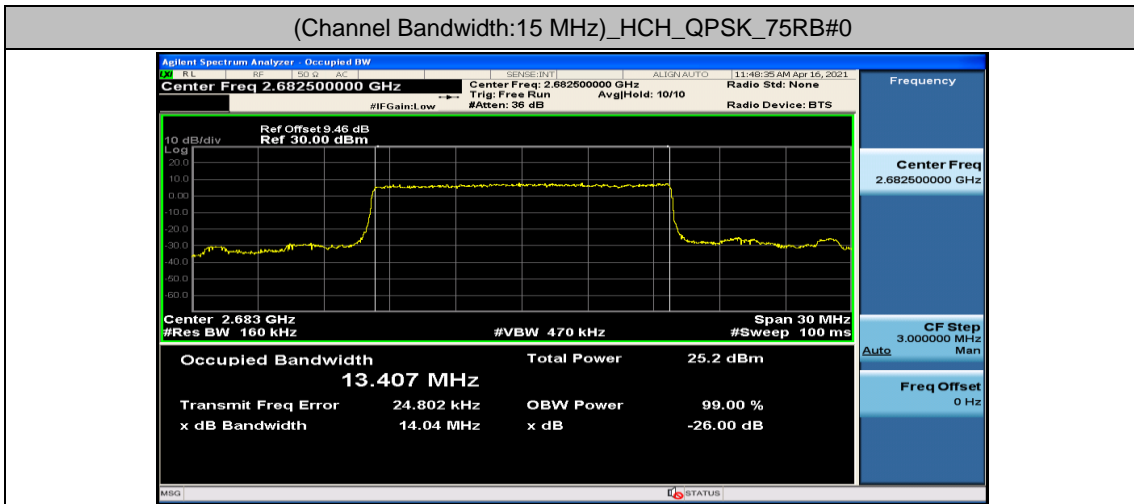

Channel Bandwidth: 15 MHz

Channel Bandwidth: 20 MHz

Appendix D: Band Edge

Test Graphs

Channel Bandwidth: 5 MHz

(Channel Bandwidth: 5 MHz)_LCH_QPSK_12RB#0

(Channel Bandwidth: 5 MHz)_LCH_QPSK_12RB#6

(Channel Bandwidth: 5 MHz)_LCH_QPSK_12RB#13

(Channel Bandwidth: 5 MHz)_LCH_QPSK_25RB#0

(Channel Bandwidth: 5 MHz)_HCH_QPSK_1RB#0

(Channel Bandwidth: 5 MHz)_HCH_QPSK_1RB#12

(Channel Bandwidth: 5 MHz)_HCH_QPSK_1RB#24

(Channel Bandwidth: 5 MHz)_HCH_QPSK_12RB#0