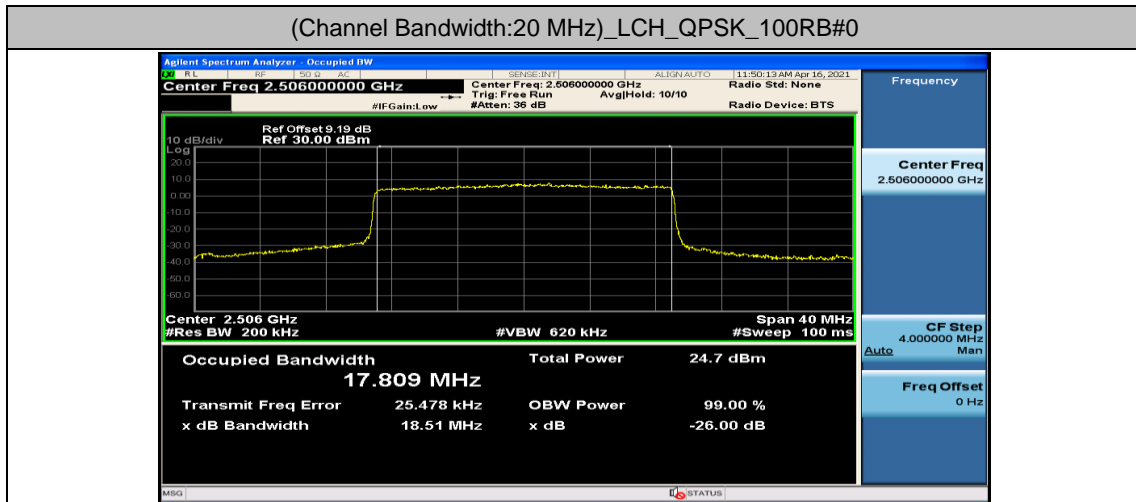

Channel Bandwidth: 15 MHz

Channel Bandwidth: 20 MHz

Appendix D: Band Edge

Test Graphs

Channel Bandwidth: 5 MHz

(Channel Bandwidth: 5 MHz)_LCH_QPSK_12RB#0

(Channel Bandwidth: 5 MHz)_LCH_QPSK_12RB#6

(Channel Bandwidth: 5 MHz)_LCH_QPSK_12RB#13

(Channel Bandwidth: 5 MHz)_LCH_QPSK_25RB#0

(Channel Bandwidth: 5 MHz)_HCH_QPSK_1RB#0

(Channel Bandwidth: 5 MHz)_HCH_QPSK_1RB#12

(Channel Bandwidth: 5 MHz)_HCH_QPSK_1RB#24

(Channel Bandwidth: 5 MHz)_HCH_QPSK_12RB#0