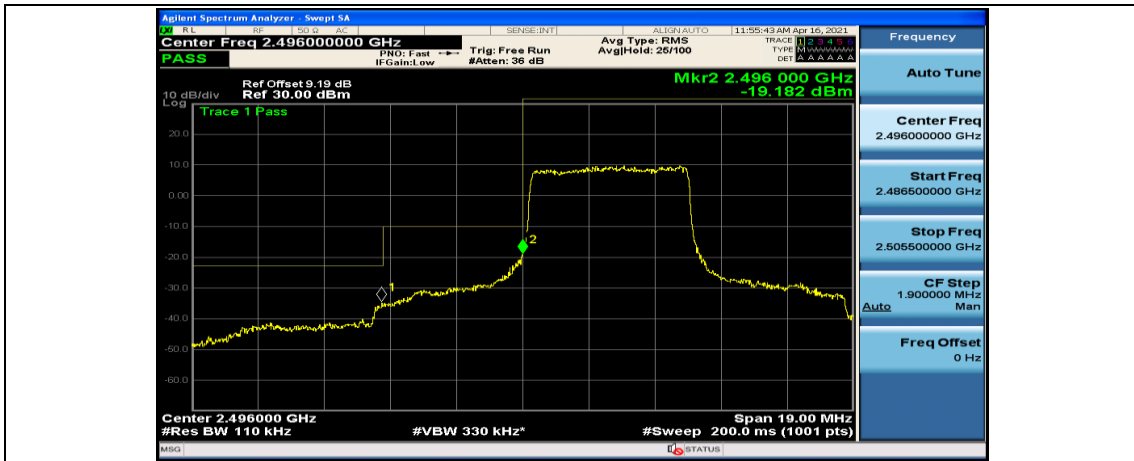

Channel Bandwidth: 15 MHz

Channel Bandwidth: 20 MHz

Appendix D: Band Edge

Test Graphs

Channel Bandwidth: 5 MHz

(Channel Bandwidth: 5 MHz)_LCH_QPSK_12RB#0

(Channel Bandwidth: 5 MHz)_LCH_QPSK_12RB#6

(Channel Bandwidth: 5 MHz)_LCH_QPSK_12RB#13

(Channel Bandwidth: 5 MHz)_LCH_QPSK_25RB#0

(Channel Bandwidth: 5 MHz)_HCH_QPSK_1RB#0

(Channel Bandwidth: 5 MHz)_HCH_QPSK_1RB#12

(Channel Bandwidth: 5 MHz)_HCH_QPSK_1RB#24

(Channel Bandwidth: 5 MHz)_HCH_QPSK_12RB#0