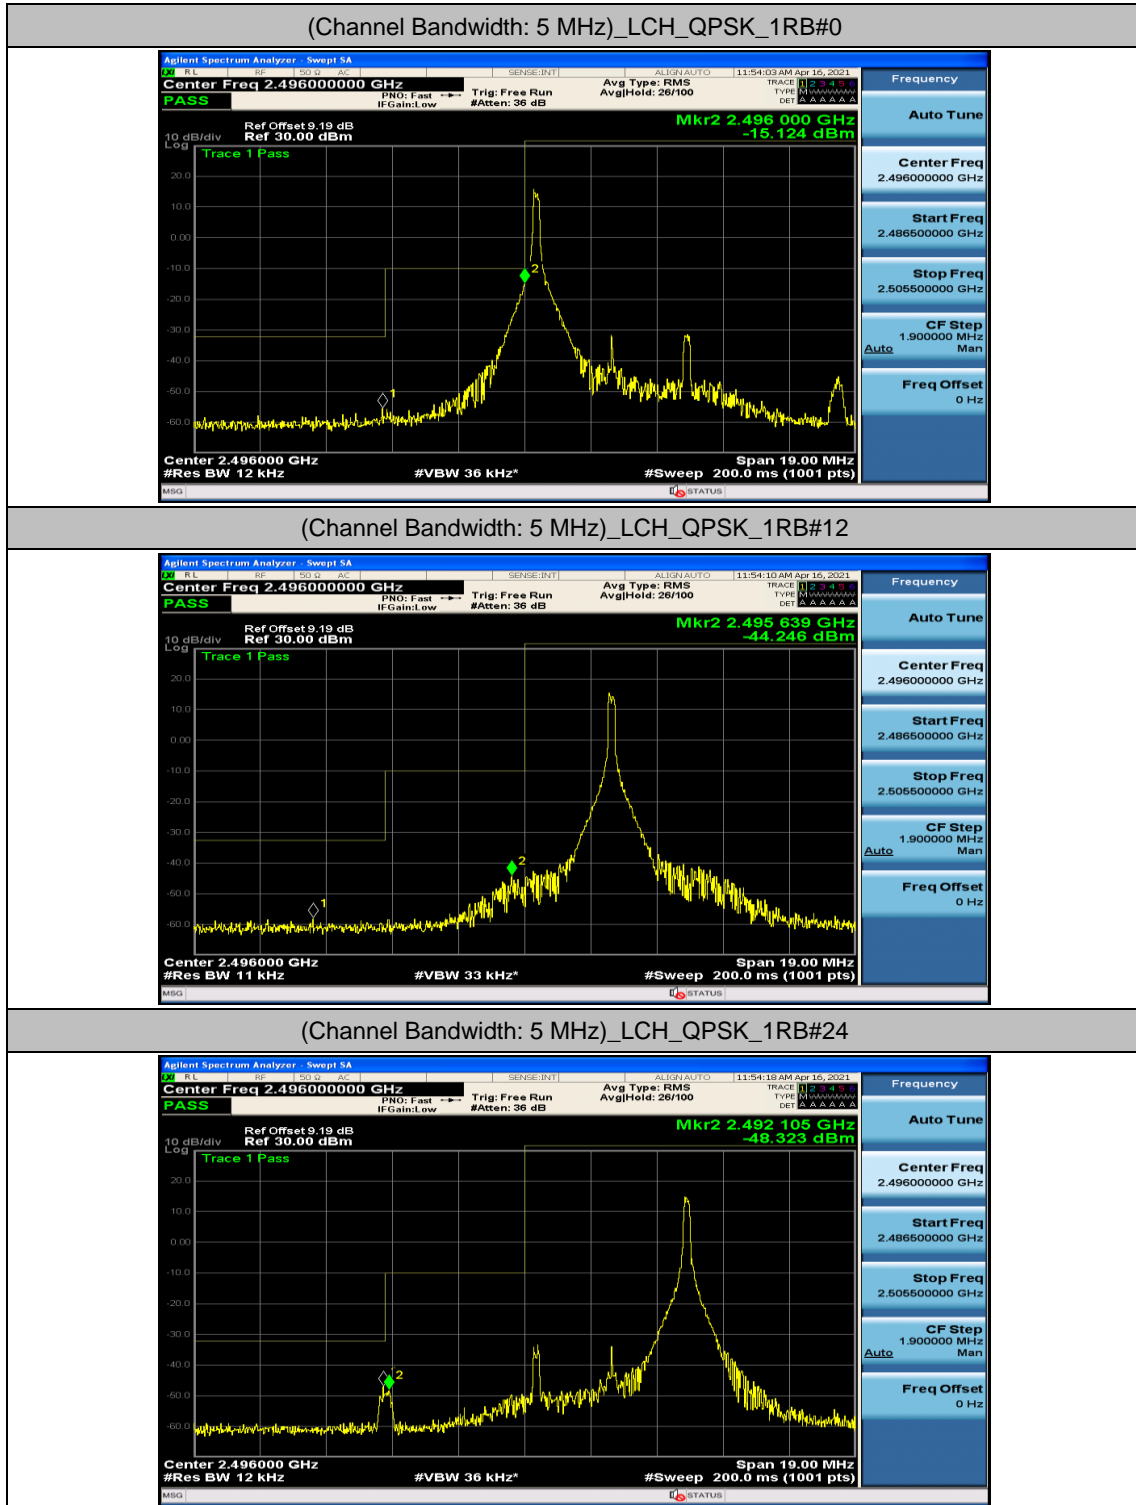

Channel Bandwidth: 15 MHz

Channel Bandwidth: 20 MHz

Appendix D: Band Edge

Test Graphs

Channel Bandwidth: 5 MHz

(Channel Bandwidth: 5 MHz)_LCH_QPSK_12RB#0

(Channel Bandwidth: 5 MHz)_LCH_QPSK_12RB#6

(Channel Bandwidth: 5 MHz)_LCH_QPSK_12RB#13

(Channel Bandwidth: 5 MHz)_LCH_QPSK_25RB#0

(Channel Bandwidth: 5 MHz)_HCH_QPSK_1RB#0

(Channel Bandwidth: 5 MHz)_HCH_QPSK_1RB#12

(Channel Bandwidth: 5 MHz)_HCH_QPSK_1RB#24

(Channel Bandwidth: 5 MHz)_HCH_QPSK_12RB#0