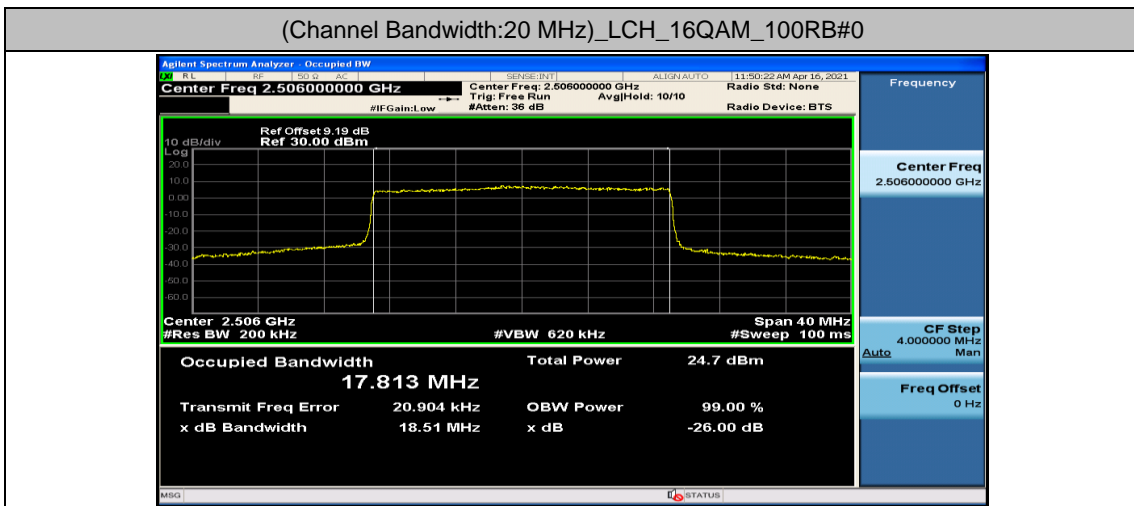

Channel Bandwidth: 15 MHz

Channel Bandwidth: 20 MHz

Appendix D: Band Edge

Test Graphs

Channel Bandwidth: 5 MHz

(Channel Bandwidth: 5 MHz)_LCH_QPSK_12RB#0

(Channel Bandwidth: 5 MHz)_LCH_QPSK_12RB#6

(Channel Bandwidth: 5 MHz)_LCH_QPSK_12RB#13

(Channel Bandwidth: 5 MHz)_LCH_QPSK_25RB#0

(Channel Bandwidth: 5 MHz)_HCH_QPSK_1RB#0

(Channel Bandwidth: 5 MHz)_HCH_QPSK_1RB#12

(Channel Bandwidth: 5 MHz)_HCH_QPSK_1RB#24

(Channel Bandwidth: 5 MHz)_HCH_QPSK_12RB#0