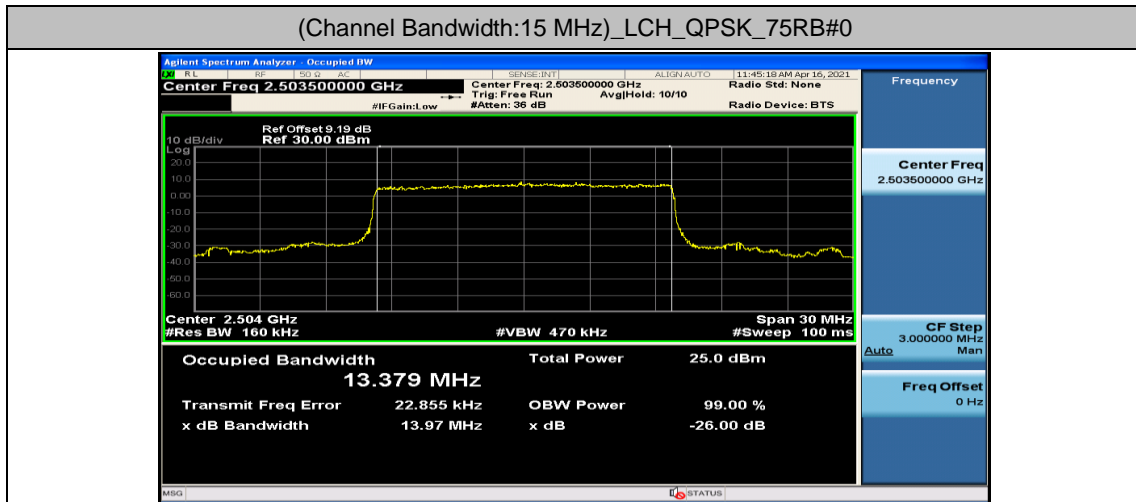

Channel Bandwidth: 15 MHz

Channel Bandwidth: 20 MHz

Appendix D: Band Edge

Test Graphs

Channel Bandwidth: 5 MHz

(Channel Bandwidth: 5 MHz)_LCH_QPSK_12RB#0

(Channel Bandwidth: 5 MHz)_LCH_QPSK_12RB#6

(Channel Bandwidth: 5 MHz)_LCH_QPSK_12RB#13

(Channel Bandwidth: 5 MHz)_LCH_QPSK_25RB#0

(Channel Bandwidth: 5 MHz)_HCH_QPSK_1RB#0

(Channel Bandwidth: 5 MHz)_HCH_QPSK_1RB#12

(Channel Bandwidth: 5 MHz)_HCH_QPSK_1RB#24

(Channel Bandwidth: 5 MHz)_HCH_QPSK_12RB#0