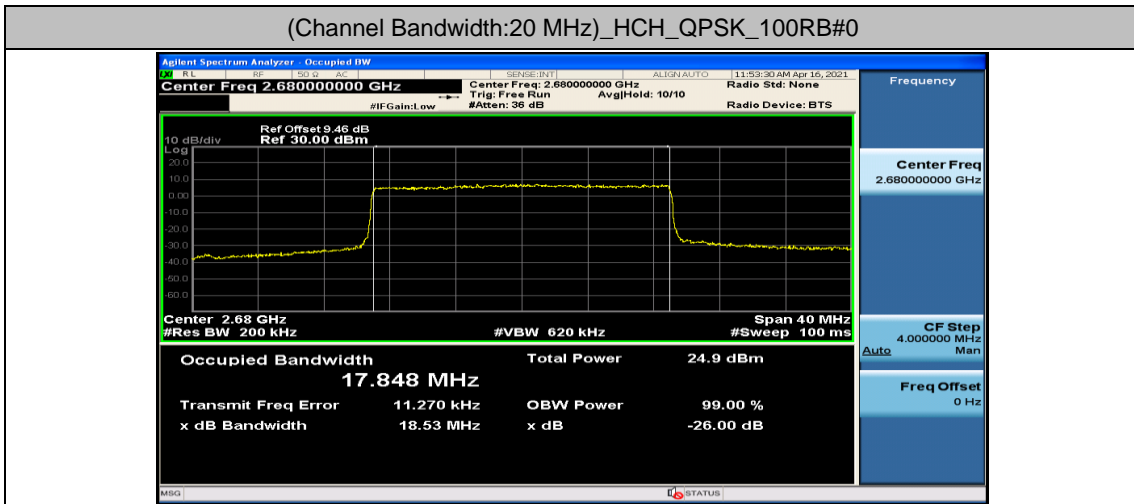

Channel Bandwidth: 15 MHz

Channel Bandwidth: 20 MHz

Appendix D: Band Edge

Test Graphs

Channel Bandwidth: 5 MHz

(Channel Bandwidth: 5 MHz)_LCH_QPSK_12RB#0

(Channel Bandwidth: 5 MHz)_LCH_QPSK_12RB#6

(Channel Bandwidth: 5 MHz)_LCH_QPSK_12RB#13

(Channel Bandwidth: 5 MHz)_LCH_QPSK_25RB#0

(Channel Bandwidth: 5 MHz)_HCH_QPSK_1RB#0

(Channel Bandwidth: 5 MHz)_HCH_QPSK_1RB#12

(Channel Bandwidth: 5 MHz)_HCH_QPSK_1RB#24

(Channel Bandwidth: 5 MHz)_HCH_QPSK_12RB#0