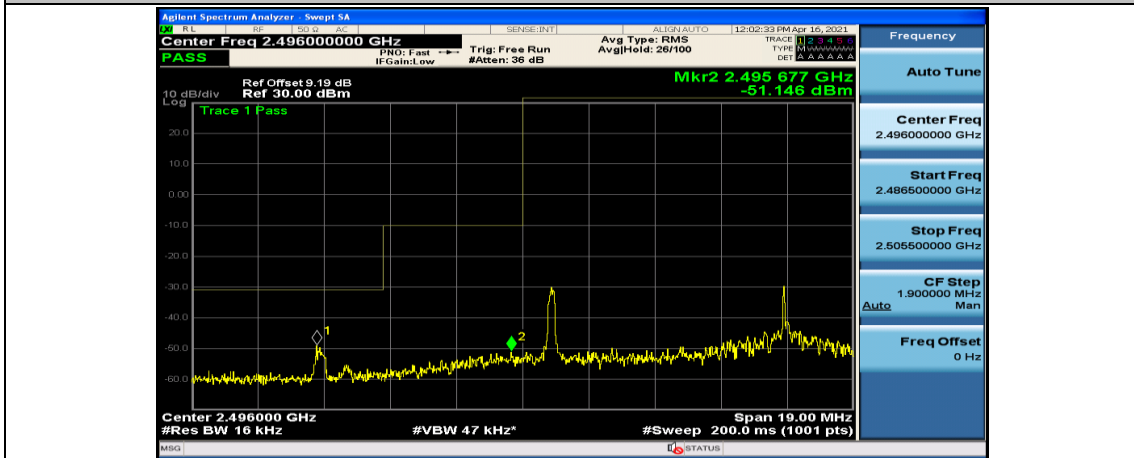

Channel Bandwidth: 10 MHz_HCH_16QAM_1RB#49

Channel Bandwidth: 10 MHz_HCH_16QAM_50RB#0

Channel Bandwidth: 15 MHz

(Channel Bandwidth:15 MHz)_LCH_QPSK_1RB#74

(Channel Bandwidth:15 MHz)_LCH_QPSK_37RB#0

(Channel Bandwidth:15 MHz)_LCH_QPSK_37RB#18