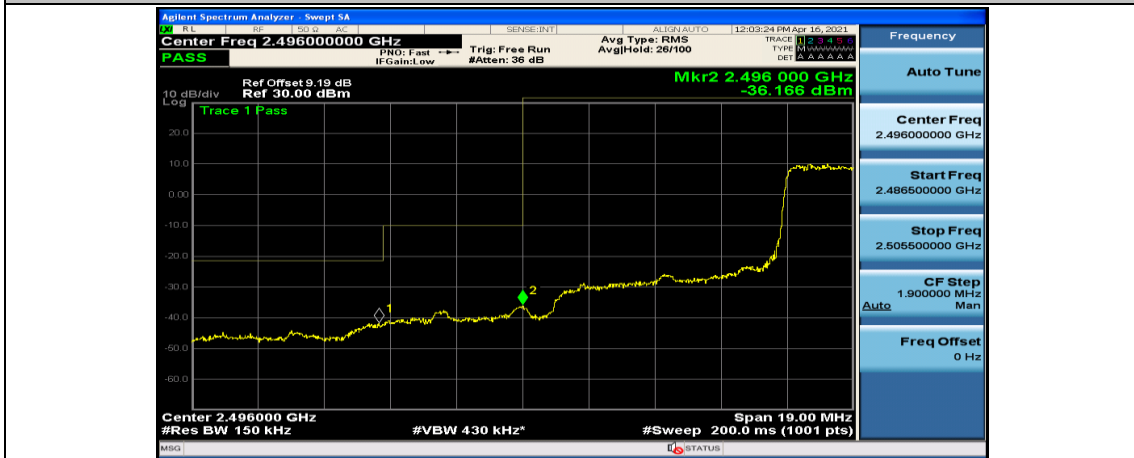

(Channel Bandwidth:15 MHz)_LCH_QPSK_37RB#38

(Channel Bandwidth:15 MHz)_LCH_QPSK_75RB#0