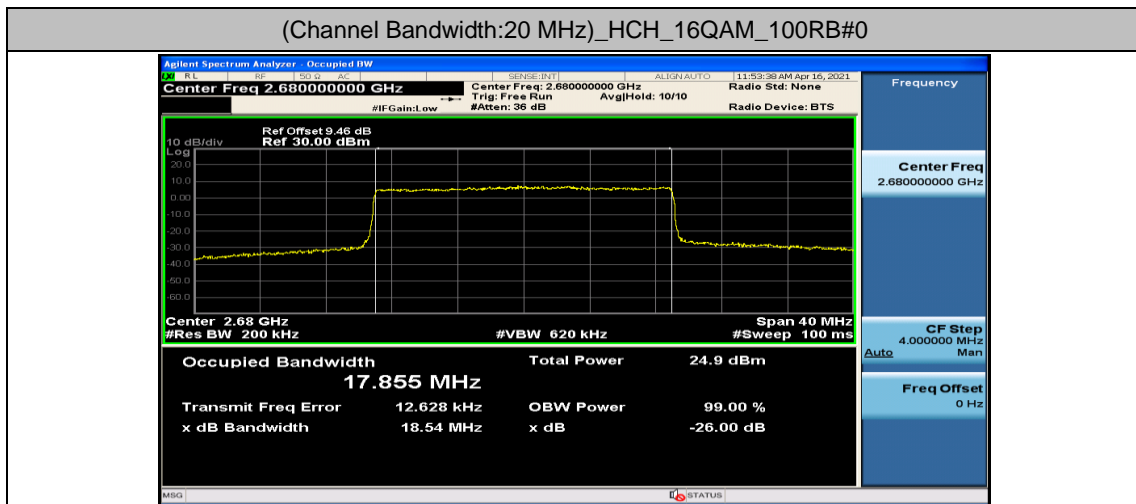

Channel Bandwidth: 15 MHz

Channel Bandwidth: 20 MHz

Appendix D: Band Edge

Test Graphs

Channel Bandwidth: 5 MHz

(Channel Bandwidth: 5 MHz)_LCH_QPSK_12RB#0

(Channel Bandwidth: 5 MHz)_LCH_QPSK_12RB#6

(Channel Bandwidth: 5 MHz)_LCH_QPSK_12RB#13

(Channel Bandwidth: 5 MHz)_LCH_QPSK_25RB#0

(Channel Bandwidth: 5 MHz)_HCH_QPSK_1RB#0

(Channel Bandwidth: 5 MHz)_HCH_QPSK_1RB#12

(Channel Bandwidth: 5 MHz)_HCH_QPSK_1RB#24

(Channel Bandwidth: 5 MHz)_HCH_QPSK_12RB#0