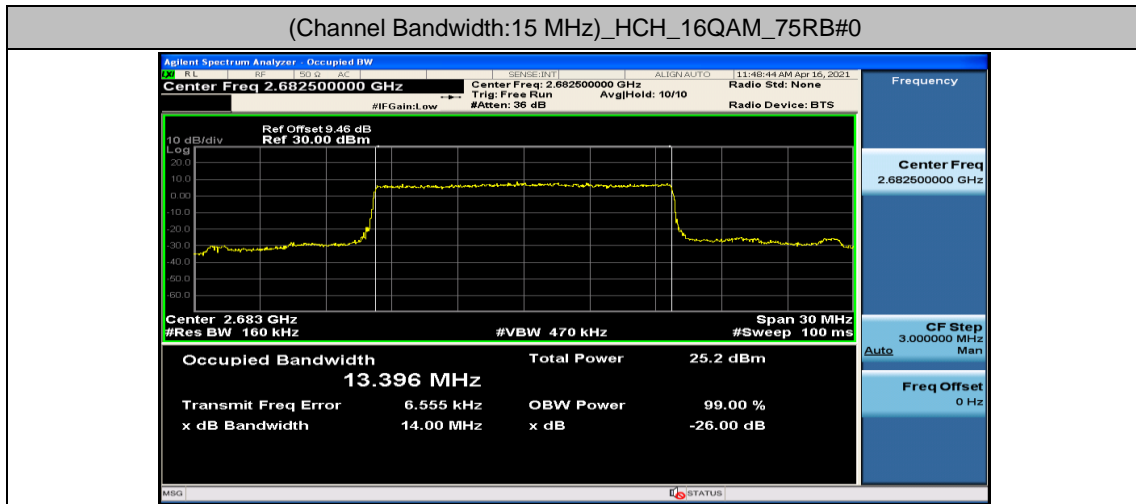

Channel Bandwidth: 15 MHz

Channel Bandwidth: 20 MHz

Appendix D: Band Edge

Test Graphs

Channel Bandwidth: 5 MHz

(Channel Bandwidth: 5 MHz)_LCH_QPSK_12RB#0

(Channel Bandwidth: 5 MHz)_LCH_QPSK_12RB#6

(Channel Bandwidth: 5 MHz)_LCH_QPSK_12RB#13

(Channel Bandwidth: 5 MHz)_LCH_QPSK_25RB#0

(Channel Bandwidth: 5 MHz)_HCH_QPSK_1RB#0

(Channel Bandwidth: 5 MHz)_HCH_QPSK_1RB#12

(Channel Bandwidth: 5 MHz)_HCH_QPSK_1RB#24

(Channel Bandwidth: 5 MHz)_HCH_QPSK_12RB#0