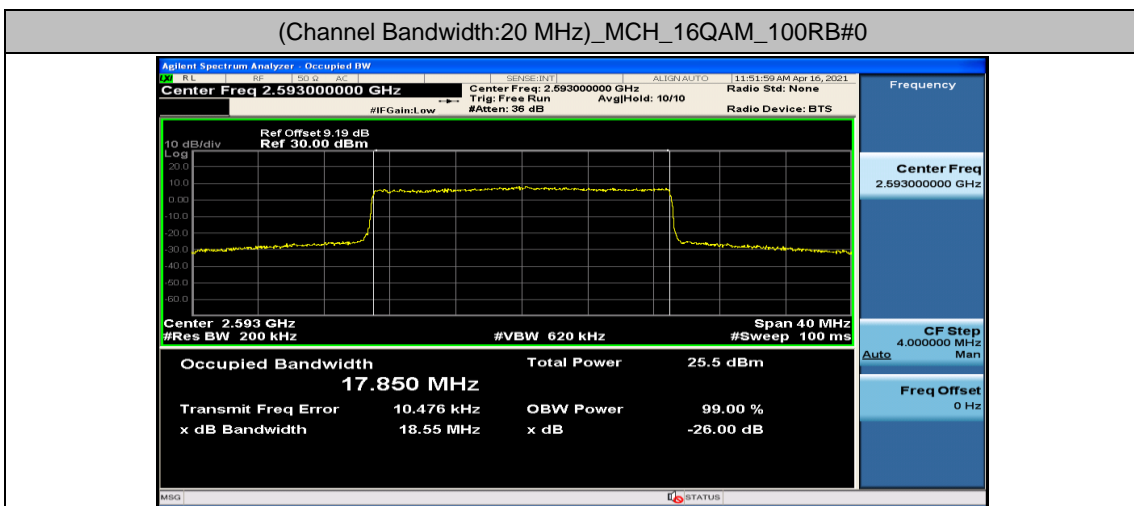

Channel Bandwidth: 15 MHz

Channel Bandwidth: 20 MHz

Appendix D: Band Edge

Test Graphs

Channel Bandwidth: 5 MHz

(Channel Bandwidth: 5 MHz)_LCH_QPSK_12RB#0

(Channel Bandwidth: 5 MHz)_LCH_QPSK_12RB#6

(Channel Bandwidth: 5 MHz)_LCH_QPSK_12RB#13

(Channel Bandwidth: 5 MHz)_LCH_QPSK_25RB#0

(Channel Bandwidth: 5 MHz)_HCH_QPSK_1RB#0

(Channel Bandwidth: 5 MHz)_HCH_QPSK_1RB#12

(Channel Bandwidth: 5 MHz)_HCH_QPSK_1RB#24

(Channel Bandwidth: 5 MHz)_HCH_QPSK_12RB#0