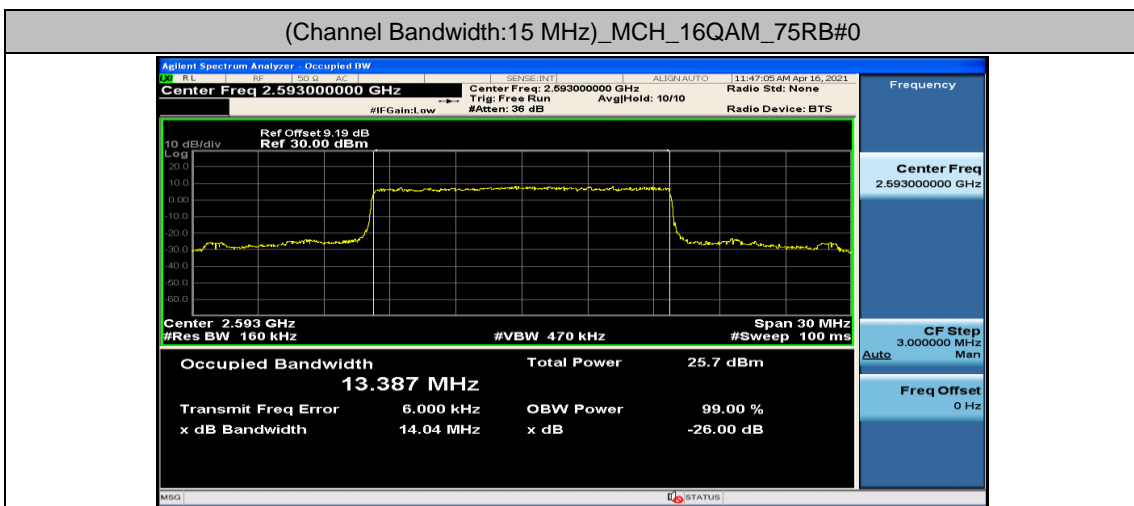

Channel Bandwidth: 15 MHz

Channel Bandwidth: 20 MHz

Appendix D: Band Edge

Test Graphs

Channel Bandwidth: 5 MHz

(Channel Bandwidth: 5 MHz)_LCH_QPSK_12RB#0

(Channel Bandwidth: 5 MHz)_LCH_QPSK_12RB#6

(Channel Bandwidth: 5 MHz)_LCH_QPSK_12RB#13

(Channel Bandwidth: 5 MHz)_LCH_QPSK_25RB#0

(Channel Bandwidth: 5 MHz)_HCH_QPSK_1RB#0

(Channel Bandwidth: 5 MHz)_HCH_QPSK_1RB#12

(Channel Bandwidth: 5 MHz)_HCH_QPSK_1RB#24

(Channel Bandwidth: 5 MHz)_HCH_QPSK_12RB#0