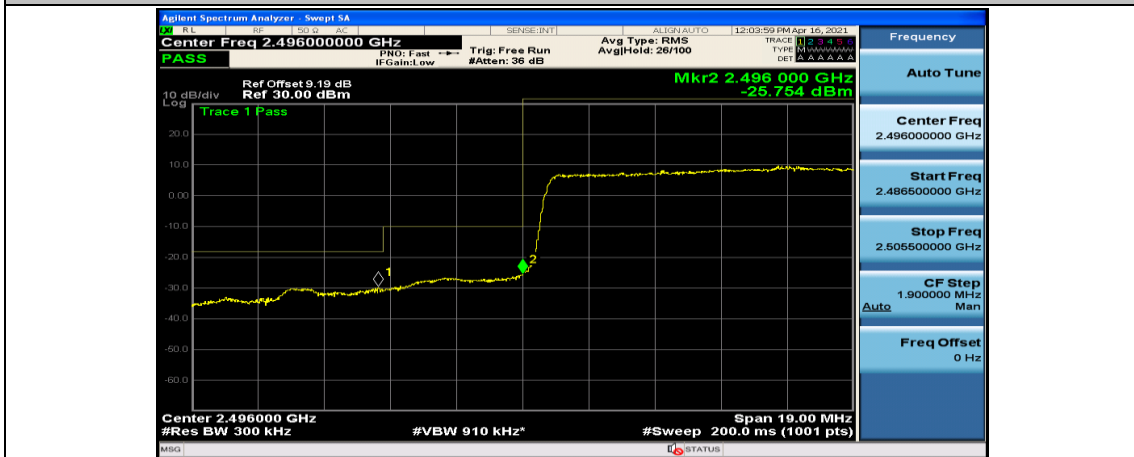

(Channel Bandwidth:15 MHz)_LCH_QPSK_75RB#0

(Channel Bandwidth:15 MHz)_HCH_QPSK_1RB#0