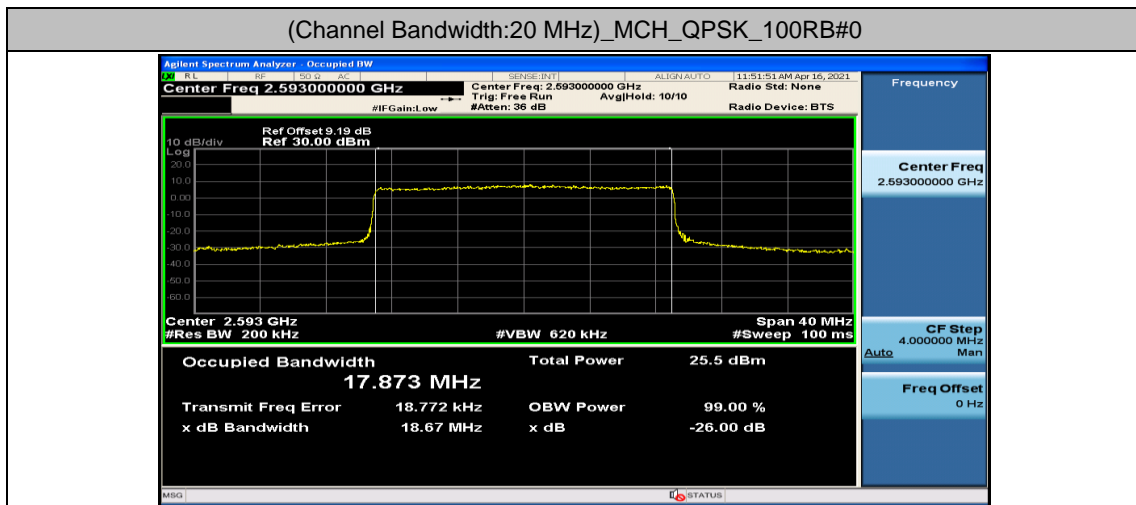

Channel Bandwidth: 15 MHz

Channel Bandwidth: 20 MHz

Appendix D: Band Edge

Test Graphs

Channel Bandwidth: 5 MHz

(Channel Bandwidth: 5 MHz)_LCH_QPSK_12RB#0

(Channel Bandwidth: 5 MHz)_LCH_QPSK_12RB#6

(Channel Bandwidth: 5 MHz)_LCH_QPSK_12RB#13

(Channel Bandwidth: 5 MHz)_LCH_QPSK_25RB#0

(Channel Bandwidth: 5 MHz)_HCH_QPSK_1RB#0

(Channel Bandwidth: 5 MHz)_HCH_QPSK_1RB#12

(Channel Bandwidth: 5 MHz)_HCH_QPSK_1RB#24

(Channel Bandwidth: 5 MHz)_HCH_QPSK_12RB#0