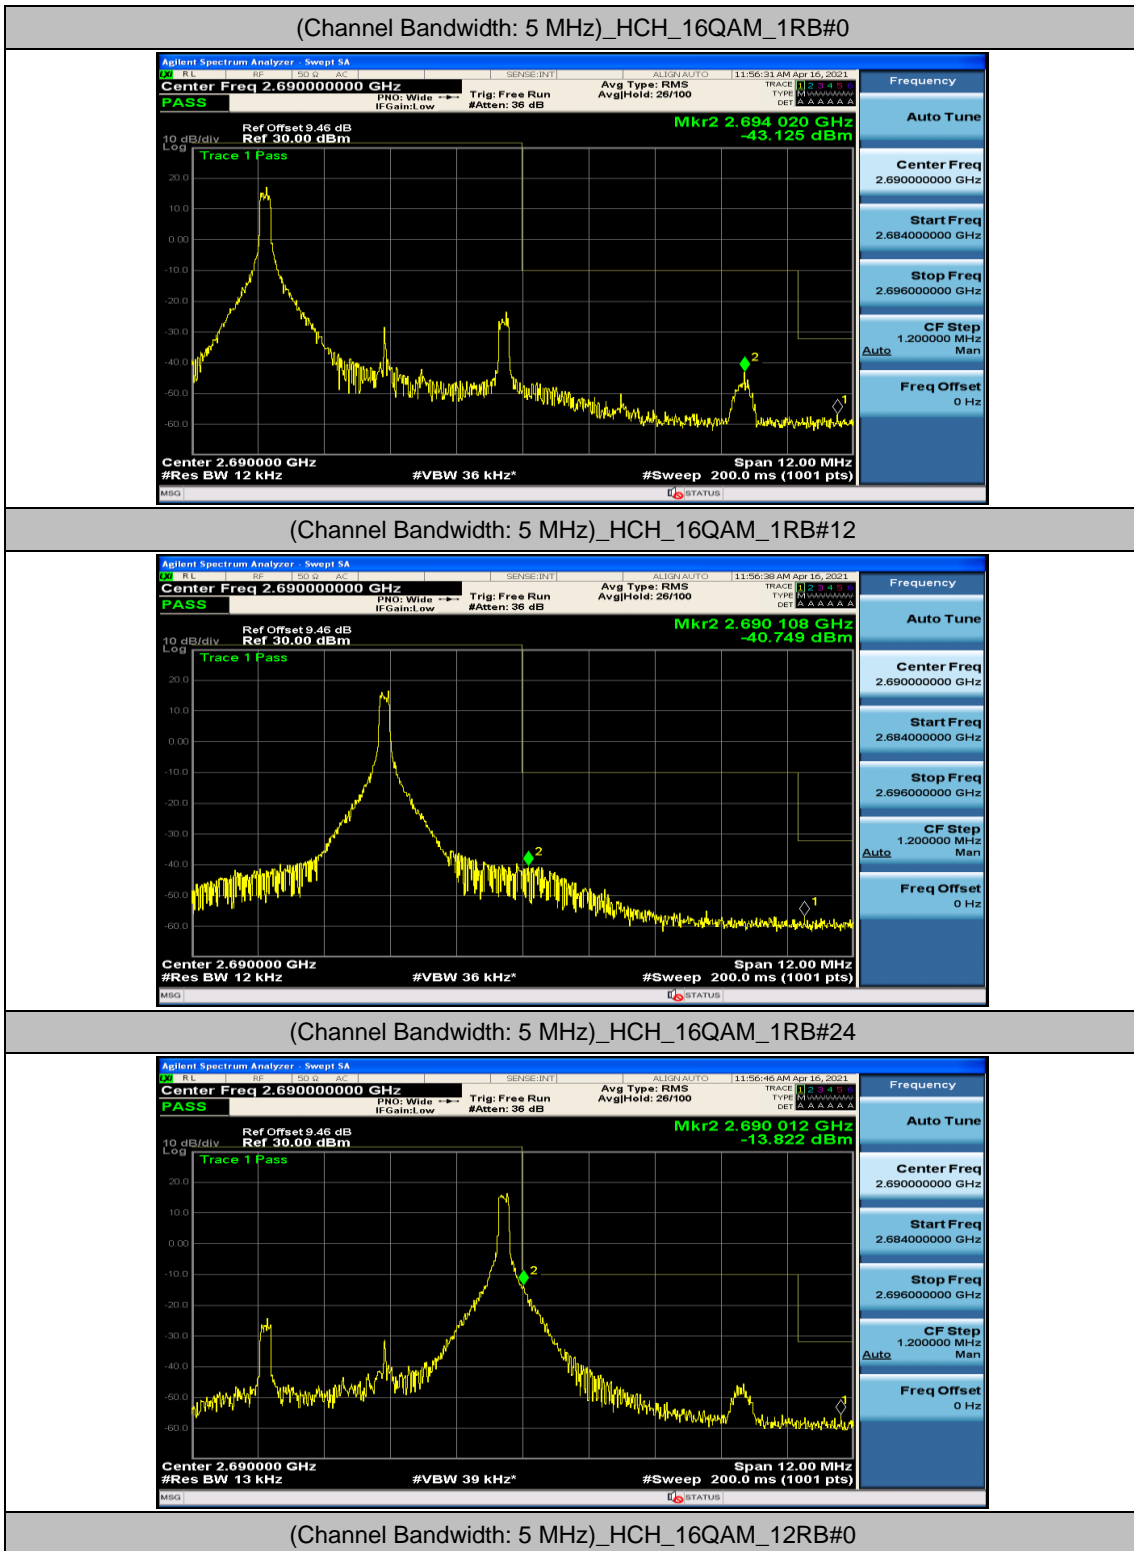

Channel Bandwidth: 15 MHz

Channel Bandwidth: 20 MHz

Appendix D: Band Edge

Test Graphs

Channel Bandwidth: 5 MHz

(Channel Bandwidth: 5 MHz)_LCH_QPSK_12RB#0

(Channel Bandwidth: 5 MHz)_LCH_QPSK_12RB#6

(Channel Bandwidth: 5 MHz)_LCH_QPSK_12RB#13

(Channel Bandwidth: 5 MHz)_HCH_QPSK_12RB#6

(Channel Bandwidth: 5 MHz)_HCH_QPSK_12RB#13

(Channel Bandwidth: 5 MHz)_HCH_QPSK_25RB#0

(Channel Bandwidth: 5 MHz)_LCH_16QAM_1RB#0

(Channel Bandwidth: 5 MHz)_LCH_16QAM_1RB#12

(Channel Bandwidth: 5 MHz)_LCH_16QAM_1RB#24

(Channel Bandwidth: 5 MHz)_LCH_16QAM_12RB#0

(Channel Bandwidth: 5 MHz)_LCH_16QAM_12RB#6

(Channel Bandwidth: 5 MHz)_LCH_16QAM_12RB#13

(Channel Bandwidth: 5 MHz)_LCH_16QAM_25RB#0

(Channel Bandwidth: 5 MHz)_HCH_16QAM_12RB#6

(Channel Bandwidth: 5 MHz)_HCH_16QAM_12RB#13

(Channel Bandwidth: 5 MHz)_HCH_16QAM_25RB#0

Channel Bandwidth: 10 MHz

Channel Bandwidth: 10 MHz_LCH_QPSK_1RB#24

Channel Bandwidth: 10 MHz_LCH_QPSK_1RB#49