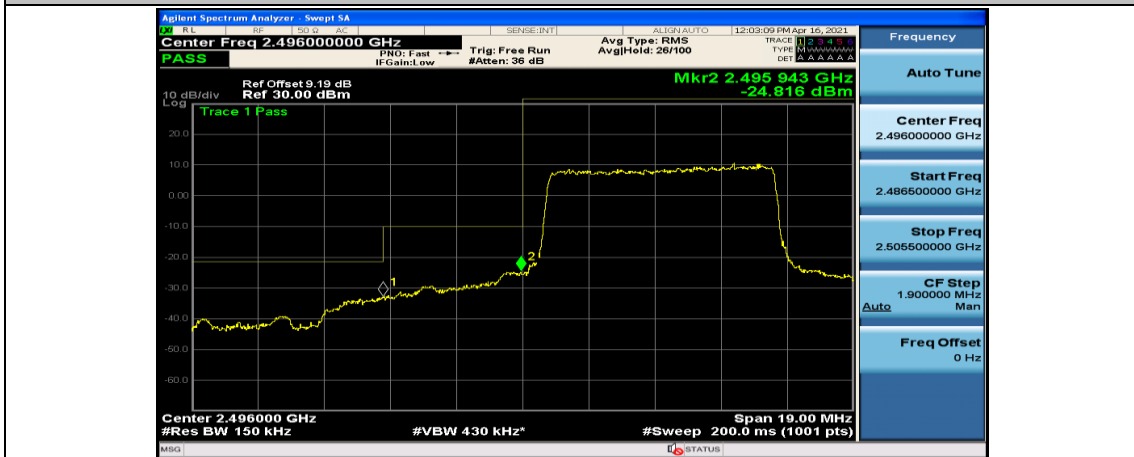

Channel Bandwidth: 10 MHz_HCH_16QAM_1RB#49

Channel Bandwidth: 10 MHz_HCH_16QAM_50RB#0

Channel Bandwidth: 15 MHz

(Channel Bandwidth:15 MHz)_LCH_QPSK_1RB#74

(Channel Bandwidth:15 MHz)_LCH_QPSK_37RB#0

(Channel Bandwidth:15 MHz)_LCH_QPSK_37RB#18