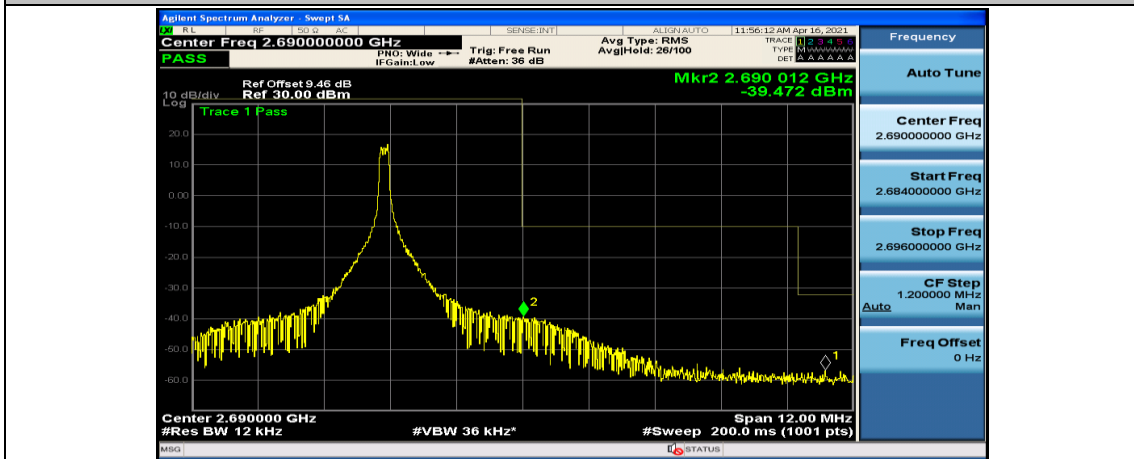

Channel Bandwidth: 15 MHz

Channel Bandwidth: 20 MHz

Appendix D: Band Edge

Test Graphs

Channel Bandwidth: 5 MHz

(Channel Bandwidth: 5 MHz)_LCH_QPSK_12RB#0

(Channel Bandwidth: 5 MHz)_LCH_QPSK_12RB#6

(Channel Bandwidth: 5 MHz)_LCH_QPSK_12RB#13

(Channel Bandwidth: 5 MHz)_LCH_QPSK_25RB#0

(Channel Bandwidth: 5 MHz)_HCH_QPSK_1RB#0

(Channel Bandwidth: 5 MHz)_HCH_QPSK_1RB#12

(Channel Bandwidth: 5 MHz)_HCH_QPSK_1RB#24

(Channel Bandwidth: 5 MHz)_HCH_QPSK_12RB#0