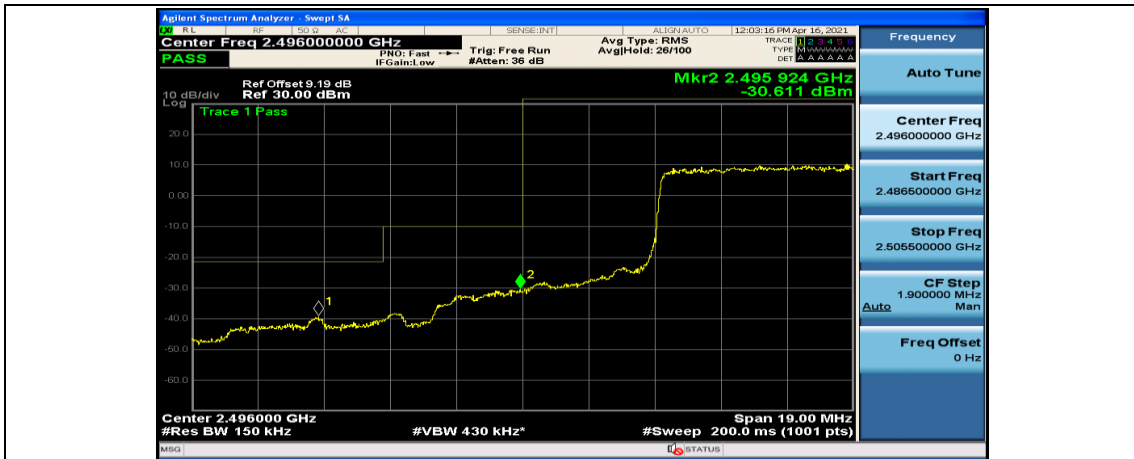

Channel Bandwidth: 10 MHz_HCH_16QAM_1RB#49

Channel Bandwidth: 10 MHz_HCH_16QAM_50RB#0

Channel Bandwidth: 15 MHz

(Channel Bandwidth:15 MHz)_LCH_QPSK_1RB#74

(Channel Bandwidth:15 MHz)_LCH_QPSK_37RB#0

(Channel Bandwidth:15 MHz)_LCH_QPSK_37RB#18