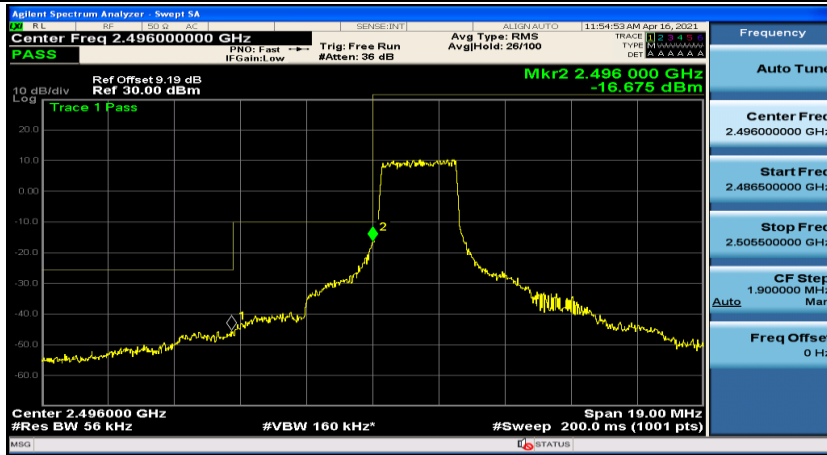

Channel Bandwidth: 15 MHz

Channel Bandwidth: 20 MHz

Appendix D: Band Edge

Test Graphs

Channel Bandwidth: 5 MHz

(Channel Bandwidth: 5 MHz)_LCH_QPSK_12RB#0

(Channel Bandwidth: 5 MHz)_LCH_QPSK_12RB#6

(Channel Bandwidth: 5 MHz)_LCH_QPSK_12RB#13

(Channel Bandwidth: 5 MHz)_LCH_QPSK_25RB#0

(Channel Bandwidth: 5 MHz)_HCH_QPSK_1RB#0

(Channel Bandwidth: 5 MHz)_HCH_QPSK_1RB#12

(Channel Bandwidth: 5 MHz)_HCH_QPSK_1RB#24

(Channel Bandwidth: 5 MHz)_HCH_QPSK_12RB#0