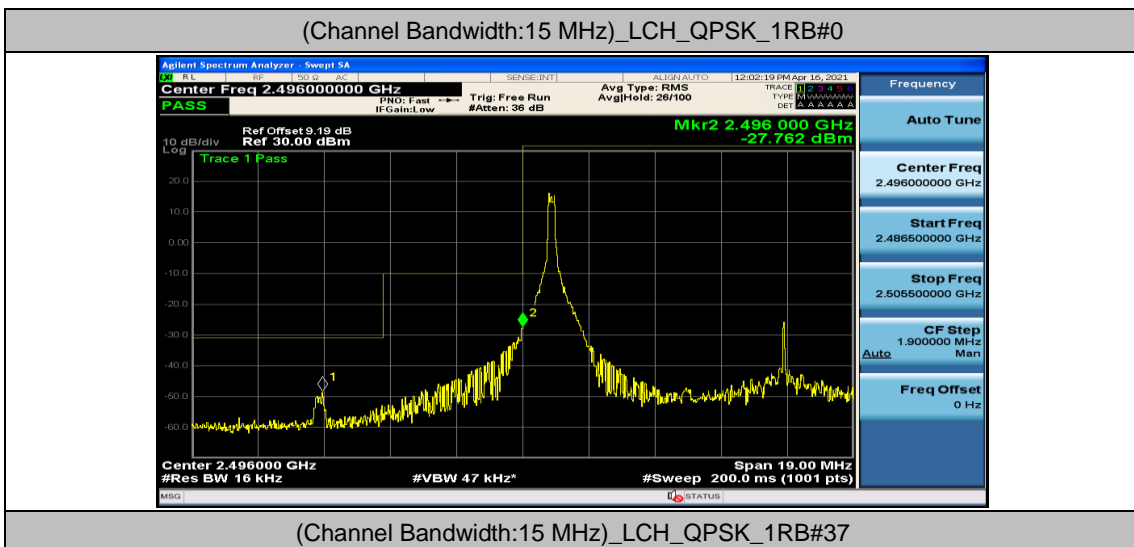

Channel Bandwidth: 10 MHz_HCH_16QAM_1RB#49

Channel Bandwidth: 10 MHz_HCH_16QAM_50RB#0

Channel Bandwidth: 15 MHz

(Channel Bandwidth:15 MHz)_LCH_QPSK_1RB#74

(Channel Bandwidth:15 MHz)_LCH_QPSK_37RB#0

(Channel Bandwidth:15 MHz)_LCH_QPSK_37RB#18