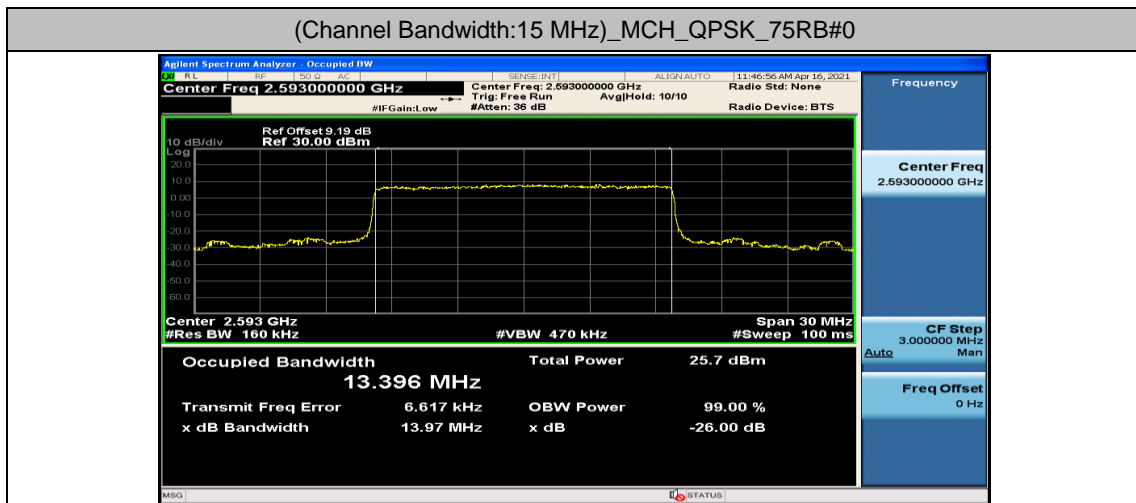

Channel Bandwidth: 15 MHz

Channel Bandwidth: 20 MHz

Appendix D: Band Edge

Test Graphs

Channel Bandwidth: 5 MHz

(Channel Bandwidth: 5 MHz)_LCH_QPSK_12RB#0

(Channel Bandwidth: 5 MHz)_LCH_QPSK_12RB#6

(Channel Bandwidth: 5 MHz)_LCH_QPSK_12RB#13

(Channel Bandwidth: 5 MHz)_LCH_QPSK_25RB#0

(Channel Bandwidth: 5 MHz)_HCH_QPSK_1RB#0

(Channel Bandwidth: 5 MHz)_HCH_QPSK_1RB#12

(Channel Bandwidth: 5 MHz)_HCH_QPSK_1RB#24

(Channel Bandwidth: 5 MHz)_HCH_QPSK_12RB#0