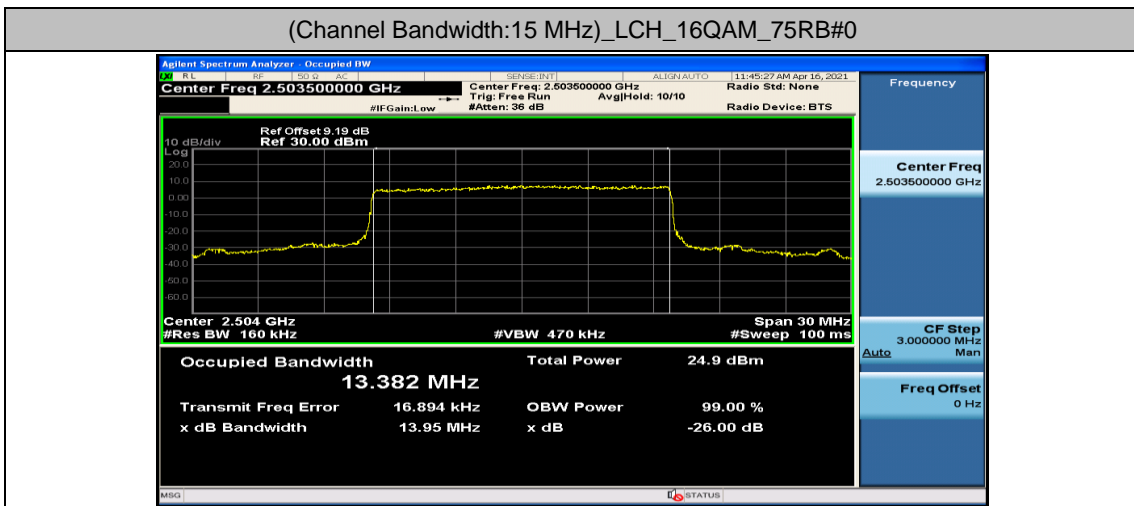

Channel Bandwidth: 15 MHz

Channel Bandwidth: 20 MHz

Appendix D: Band Edge

Test Graphs

Channel Bandwidth: 5 MHz

(Channel Bandwidth: 5 MHz)_LCH_QPSK_12RB#0

(Channel Bandwidth: 5 MHz)_LCH_QPSK_12RB#6

(Channel Bandwidth: 5 MHz)_LCH_QPSK_12RB#13

(Channel Bandwidth: 5 MHz)_LCH_QPSK_25RB#0

(Channel Bandwidth: 5 MHz)_HCH_QPSK_1RB#0

(Channel Bandwidth: 5 MHz)_HCH_QPSK_1RB#12

(Channel Bandwidth: 5 MHz)_HCH_QPSK_1RB#24

(Channel Bandwidth: 5 MHz)_HCH_QPSK_12RB#0