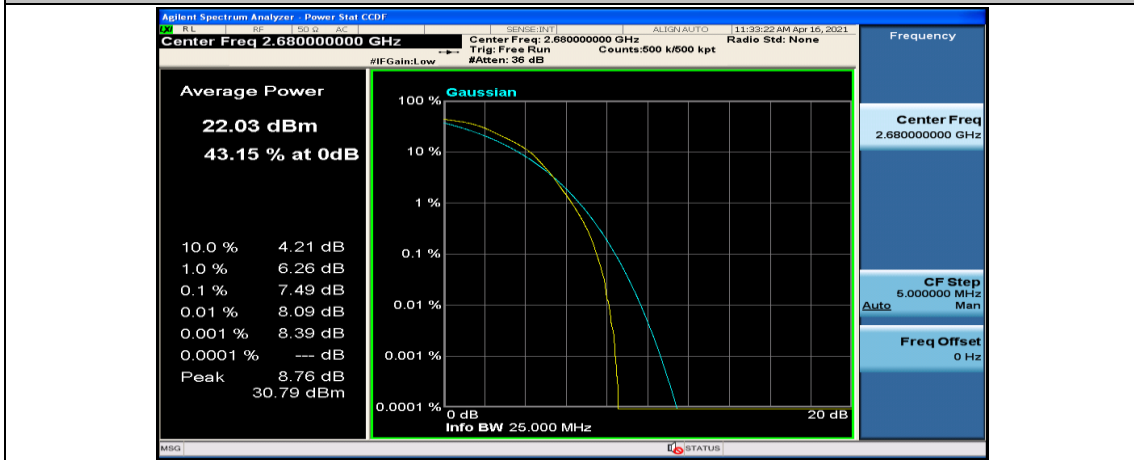

(Channel Bandwidth:20 MHz)_HCH_16QAM_1RB#99

(Channel Bandwidth:20 MHz)_HCH_16QAM_50RB#0

(Channel Bandwidth:20 MHz)_HCH_16QAM_50RB#25

(Channel Bandwidth:20 MHz)_HCH_16QAM_50RB#50

(Channel Bandwidth:20 MHz)_HCH_16QAM_100RB#0

Appendix C: 26dB Bandwidth and Occupied Bandwidth

Test Result

Channel Bandwidth: 5 MHz

Channel Bandwidth: 5 MHz						
Modulation	Channel	RB Configuration		Occupied Bandwidth (MHz)	26dB Bandwidth (MHz)	Verdict
		Size	Offset			
QPSK	LCH	25	0	4.4806	4.874	PASS
	MCH	25	0	4.4796	4.880	PASS
	HCH	25	0	4.4780	4.918	PASS
16QAM	LCH	25	0	4.4718	4.894	PASS
	MCH	25	0	4.4825	4.990	PASS
	HCH	25	0	4.4661	4.870	PASS