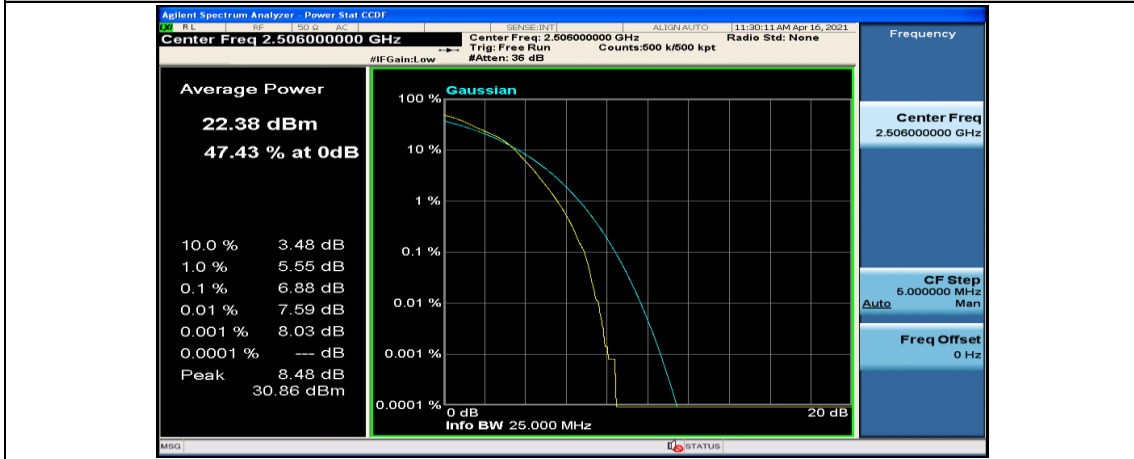

(Channel Bandwidth:20 MHz)_HCH_QPSK_1RB#49

(Channel Bandwidth:20 MHz)_HCH_QPSK_50RB#50

(Channel Bandwidth:20 MHz)_HCH_QPSK_100RB#0

(Channel Bandwidth:20 MHz)_LCH_16QAM_50RB#25

(Channel Bandwidth:20 MHz)_LCH_16QAM_50RB#50