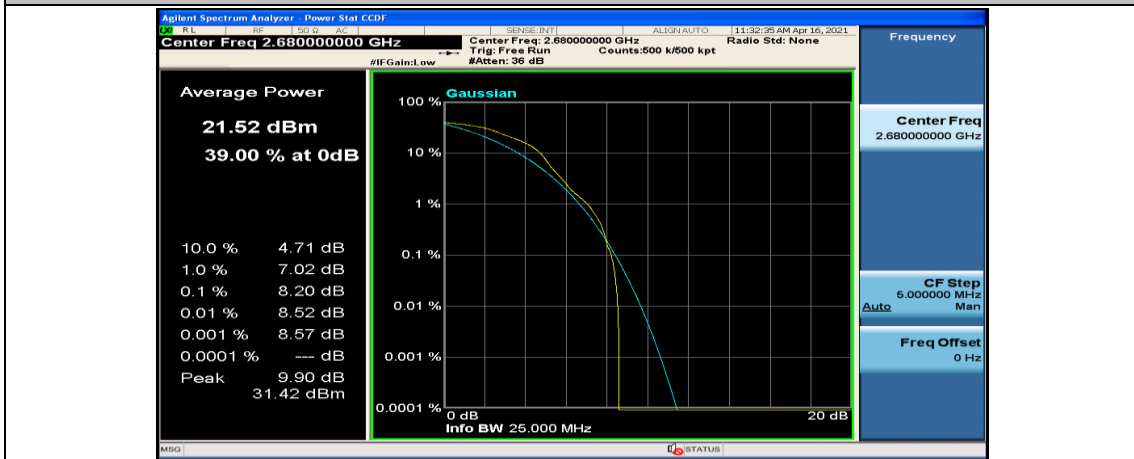

(Channel Bandwidth:20 MHz)_MCH_16QAM_50RB#25

(Channel Bandwidth:20 MHz)_MCH_16QAM_50RB#50

(Channel Bandwidth:20 MHz)_MCH_16QAM_100RB#0

(Channel Bandwidth:20 MHz)_HCH_16QAM_1RB#0

(Channel Bandwidth:20 MHz)_HCH_16QAM_1RB#49