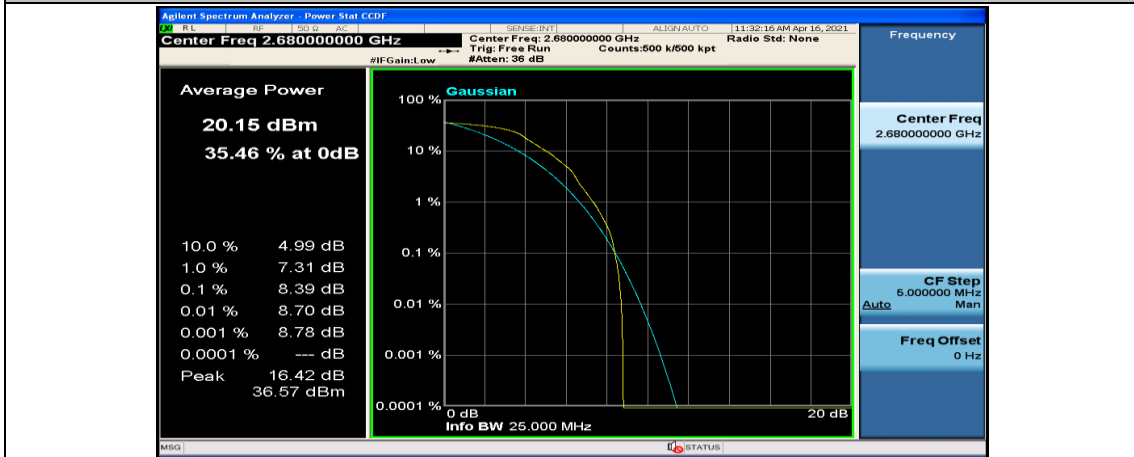

(Channel Bandwidth:20 MHz)_MCH_QPSK_50RB#0

(Channel Bandwidth:20 MHz)_MCH_QPSK_50RB#25

(Channel Bandwidth:20 MHz)_MCH_QPSK_50RB#50

(Channel Bandwidth:20 MHz)_MCH_QPSK_100RB#0

(Channel Bandwidth:20 MHz)_HCH_QPSK_1RB#0