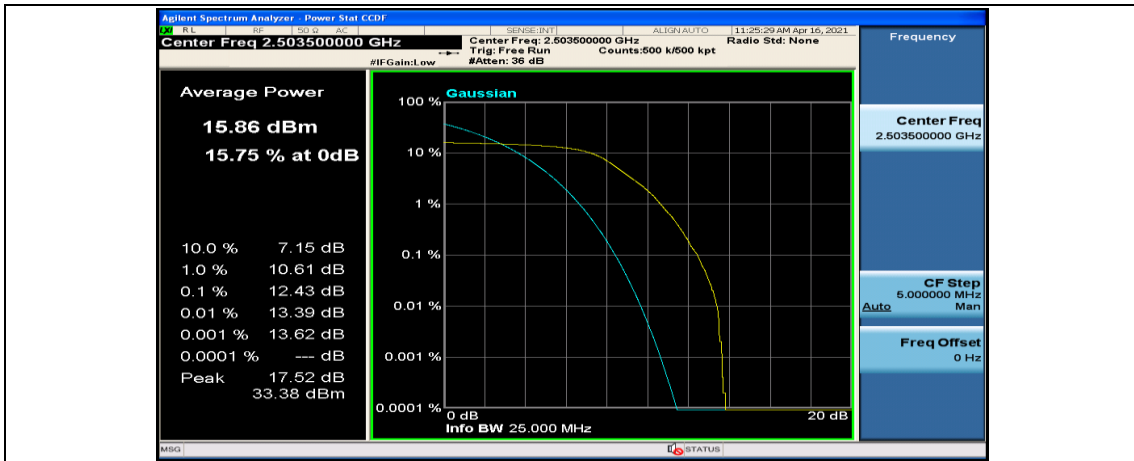

Channel Bandwidth: 15 MHz

(Channel Bandwidth:15 MHz)_LCH_QPSK_37RB#18

(Channel Bandwidth:15 MHz)_LCH_QPSK_37RB#38

(Channel Bandwidth:15 MHz)_LCH_QPSK_75RB#0

(Channel Bandwidth:15 MHz)_MCH_QPSK_1RB#0

(Channel Bandwidth:15 MHz)_MCH_QPSK_1RB#37

(Channel Bandwidth:15 MHz)_MCH_QPSK_1RB#74

(Channel Bandwidth:15 MHz)_MCH_QPSK_37RB#0

(Channel Bandwidth:15 MHz)_MCH_QPSK_37RB#18

(Channel Bandwidth:15 MHz)_MCH_QPSK_37RB#38

(Channel Bandwidth:15 MHz)_MCH_QPSK_75RB#0