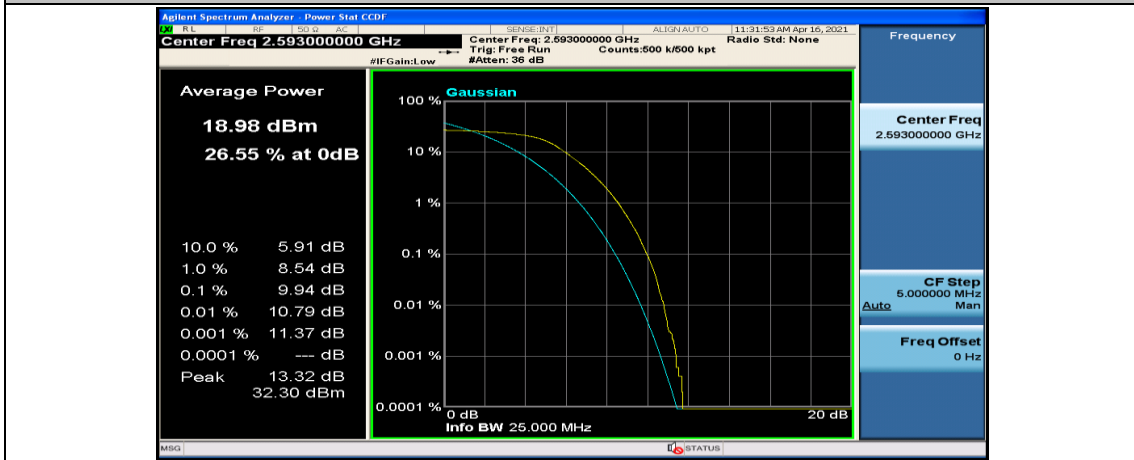

(Channel Bandwidth:20 MHz)_MCH_QPSK_50RB#0

(Channel Bandwidth:20 MHz)_MCH_QPSK_50RB#25

(Channel Bandwidth:20 MHz)_MCH_QPSK_50RB#50

(Channel Bandwidth:20 MHz)_MCH_QPSK_100RB#0

(Channel Bandwidth:20 MHz)_HCH_QPSK_1RB#0