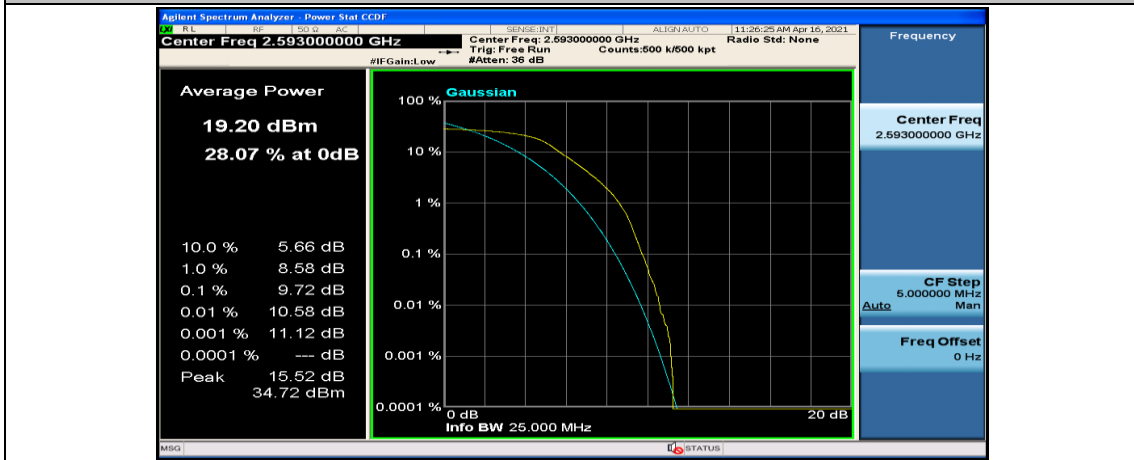

Channel Bandwidth: 15 MHz

(Channel Bandwidth:15 MHz)_LCH_QPSK_37RB#18

(Channel Bandwidth:15 MHz)_LCH_QPSK_37RB#38

(Channel Bandwidth:15 MHz)_LCH_QPSK_75RB#0

(Channel Bandwidth:15 MHz)_MCH_QPSK_1RB#0

(Channel Bandwidth:15 MHz)_MCH_QPSK_1RB#37

(Channel Bandwidth:15 MHz)_MCH_QPSK_1RB#74

(Channel Bandwidth:15 MHz)_MCH_QPSK_37RB#0

(Channel Bandwidth:15 MHz)_MCH_QPSK_37RB#18

(Channel Bandwidth:15 MHz)_MCH_QPSK_37RB#38

(Channel Bandwidth:15 MHz)_MCH_QPSK_75RB#0