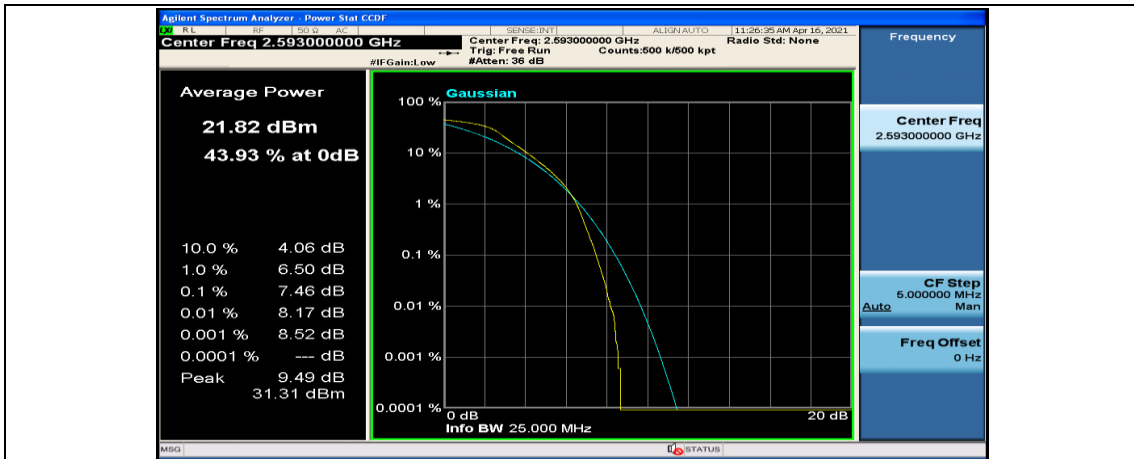

Channel Bandwidth: 15 MHz

(Channel Bandwidth:15 MHz)_LCH_QPSK_37RB#18

(Channel Bandwidth:15 MHz)_LCH_QPSK_37RB#38

(Channel Bandwidth:15 MHz)_LCH_QPSK_75RB#0

(Channel Bandwidth:15 MHz)_MCH_QPSK_1RB#0

(Channel Bandwidth:15 MHz)_MCH_QPSK_1RB#37

(Channel Bandwidth:15 MHz)_MCH_QPSK_1RB#74

(Channel Bandwidth:15 MHz)_MCH_QPSK_37RB#0

(Channel Bandwidth:15 MHz)_MCH_QPSK_37RB#18

(Channel Bandwidth:15 MHz)_MCH_QPSK_37RB#38

(Channel Bandwidth:15 MHz)_MCH_QPSK_75RB#0

(Channel Bandwidth:15 MHz)_HCH_QPSK_1RB#0

(Channel Bandwidth:15 MHz)_HCH_QPSK_1RB#37

(Channel Bandwidth:15 MHz)_HCH_QPSK_37RB#38

(Channel Bandwidth:15 MHz)_HCH_QPSK_75RB#0

(Channel Bandwidth:15 MHz)_LCH_16QAM_37RB#18