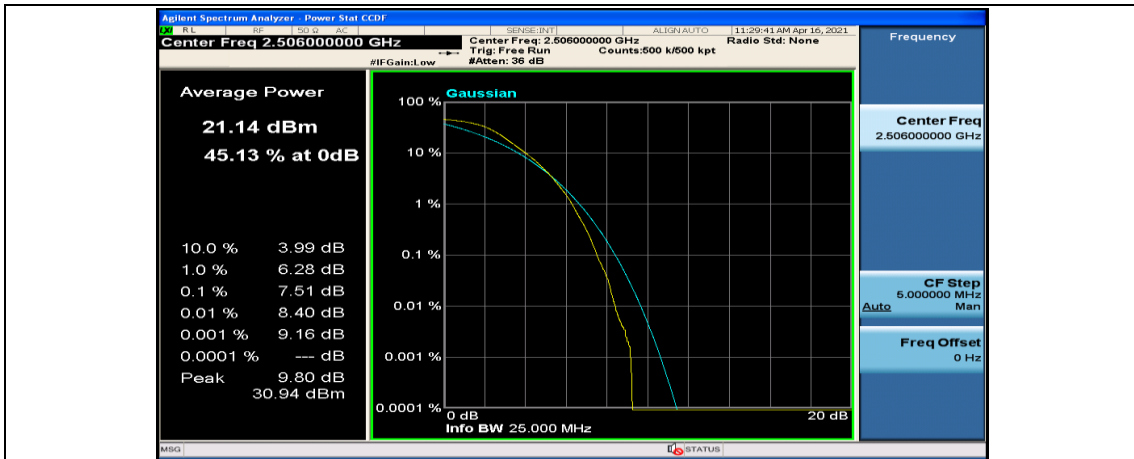

(Channel Bandwidth:15 MHz)_HCH_16QAM_1RB#37

(Channel Bandwidth:15 MHz)_HCH_16QAM_1RB#74

(Channel Bandwidth:15 MHz)_HCH_16QAM_37RB#0

(Channel Bandwidth:15 MHz)_HCH_16QAM_37RB#18

Channel Bandwidth: 20 MHz

(Channel Bandwidth:20 MHz)_LCH_QPSK_50RB#25

(Channel Bandwidth:20 MHz)_LCH_QPSK_50RB#50

(Channel Bandwidth:20 MHz)_LCH_QPSK_100RB#0

(Channel Bandwidth:20 MHz)_MCH_QPSK_1RB#0

(Channel Bandwidth:20 MHz)_MCH_QPSK_1RB#49

(Channel Bandwidth:20 MHz)_MCH_QPSK_1RB#99