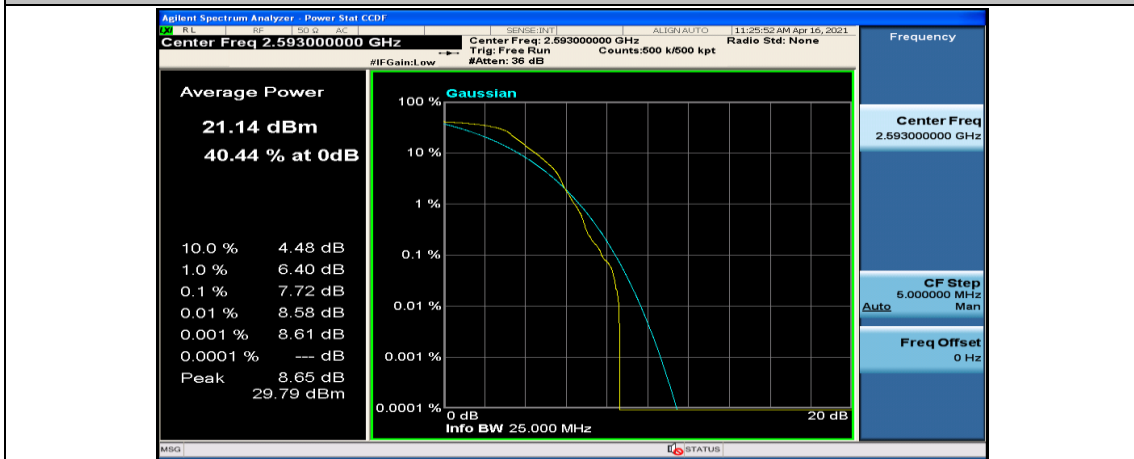

Channel Bandwidth: 15 MHz

(Channel Bandwidth:15 MHz)_LCH_QPSK_37RB#18

(Channel Bandwidth:15 MHz)_LCH_QPSK_37RB#38

(Channel Bandwidth:15 MHz)_LCH_QPSK_75RB#0

(Channel Bandwidth:15 MHz)_MCH_QPSK_1RB#0

(Channel Bandwidth:15 MHz)_MCH_QPSK_1RB#37

(Channel Bandwidth:15 MHz)_MCH_QPSK_1RB#74

(Channel Bandwidth:15 MHz)_MCH_QPSK_37RB#0

(Channel Bandwidth:15 MHz)_MCH_QPSK_37RB#18

(Channel Bandwidth:15 MHz)_MCH_QPSK_37RB#38

(Channel Bandwidth:15 MHz)_MCH_QPSK_75RB#0