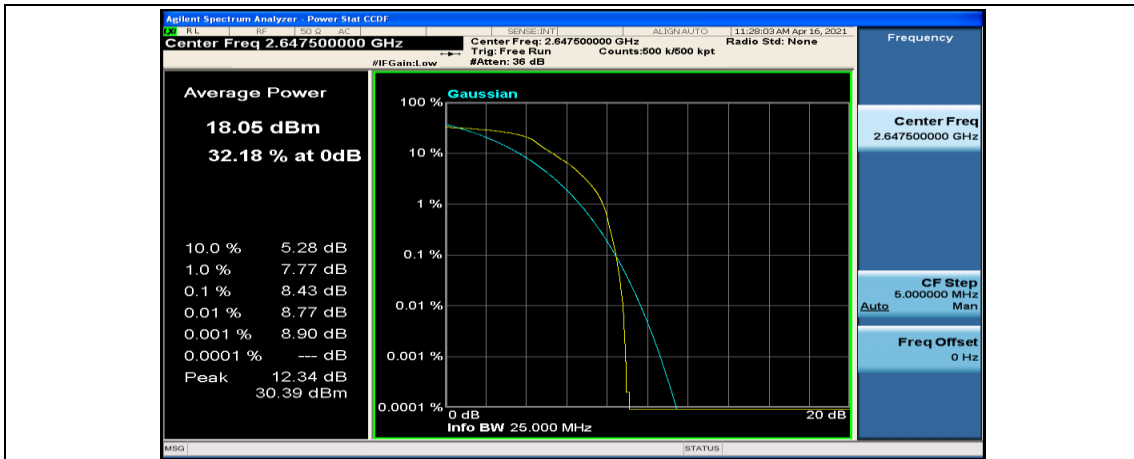

Channel Bandwidth: 15 MHz

(Channel Bandwidth:15 MHz)_LCH_QPSK_37RB#18

(Channel Bandwidth:15 MHz)_LCH_QPSK_37RB#38

(Channel Bandwidth:15 MHz)_LCH_QPSK_75RB#0

(Channel Bandwidth:15 MHz)_MCH_QPSK_1RB#0

(Channel Bandwidth:15 MHz)_MCH_QPSK_1RB#37

(Channel Bandwidth:15 MHz)_MCH_QPSK_1RB#74

(Channel Bandwidth:15 MHz)_MCH_QPSK_37RB#0

(Channel Bandwidth:15 MHz)_MCH_QPSK_37RB#18

(Channel Bandwidth:15 MHz)_MCH_QPSK_37RB#38

(Channel Bandwidth:15 MHz)_MCH_QPSK_75RB#0

(Channel Bandwidth:15 MHz)_HCH_QPSK_1RB#0

(Channel Bandwidth:15 MHz)_HCH_QPSK_1RB#37

(Channel Bandwidth:15 MHz)_HCH_QPSK_37RB#38

(Channel Bandwidth:15 MHz)_HCH_QPSK_75RB#0

(Channel Bandwidth:15 MHz)_LCH_16QAM_37RB#18