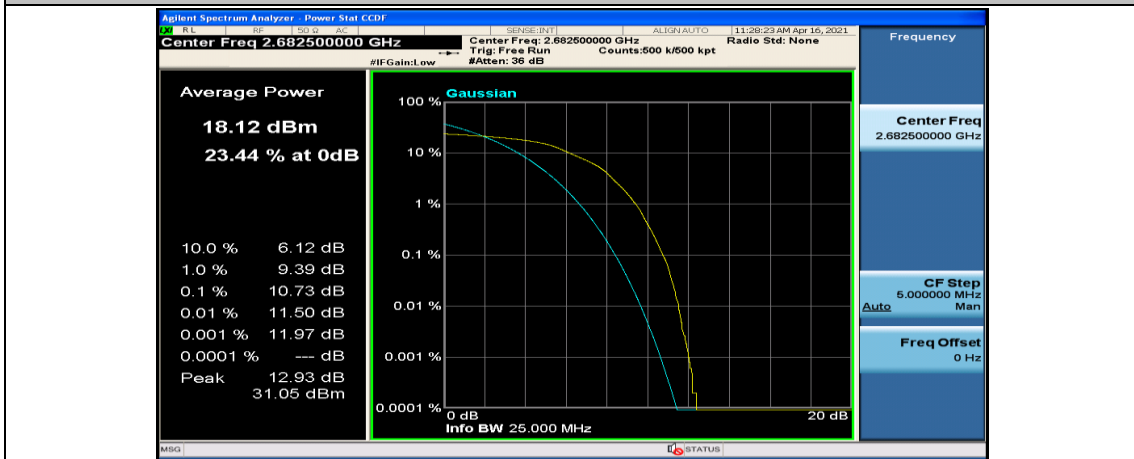

(Channel Bandwidth:15 MHz)_MCH_16QAM_37RB#0

(Channel Bandwidth:15 MHz)_MCH_16QAM_37RB#18

(Channel Bandwidth:15 MHz)_MCH_16QAM_37RB#38

(Channel Bandwidth:15 MHz)_MCH_16QAM_75RB#0

(Channel Bandwidth:15 MHz)_HCH_16QAM_1RB#0

(Channel Bandwidth:15 MHz)_HCH_16QAM_1RB#37

(Channel Bandwidth:15 MHz)_HCH_16QAM_1RB#74

(Channel Bandwidth:15 MHz)_HCH_16QAM_37RB#0

(Channel Bandwidth:15 MHz)_HCH_16QAM_37RB#18

Channel Bandwidth: 20 MHz

(Channel Bandwidth:20 MHz)_LCH_QPSK_50RB#25