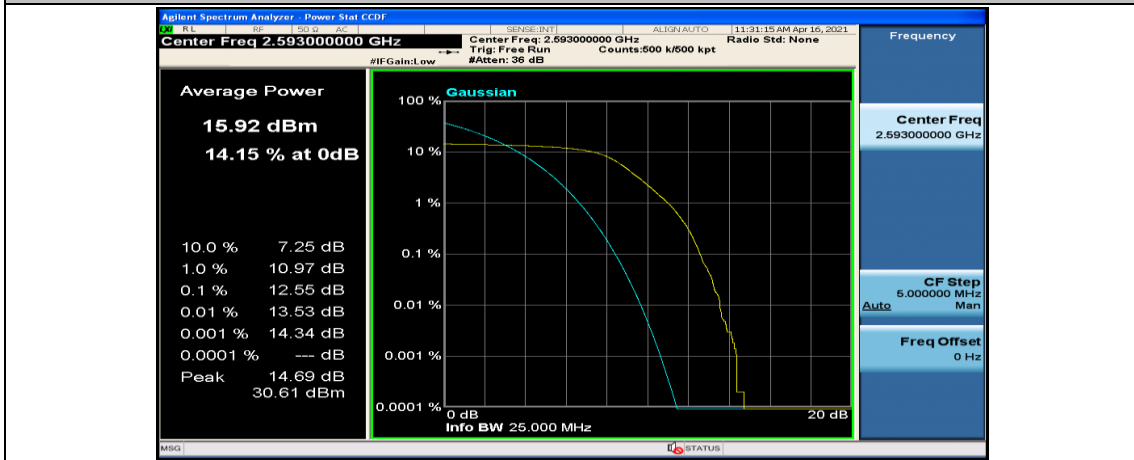

(Channel Bandwidth:20 MHz)_MCH_QPSK_50RB#0