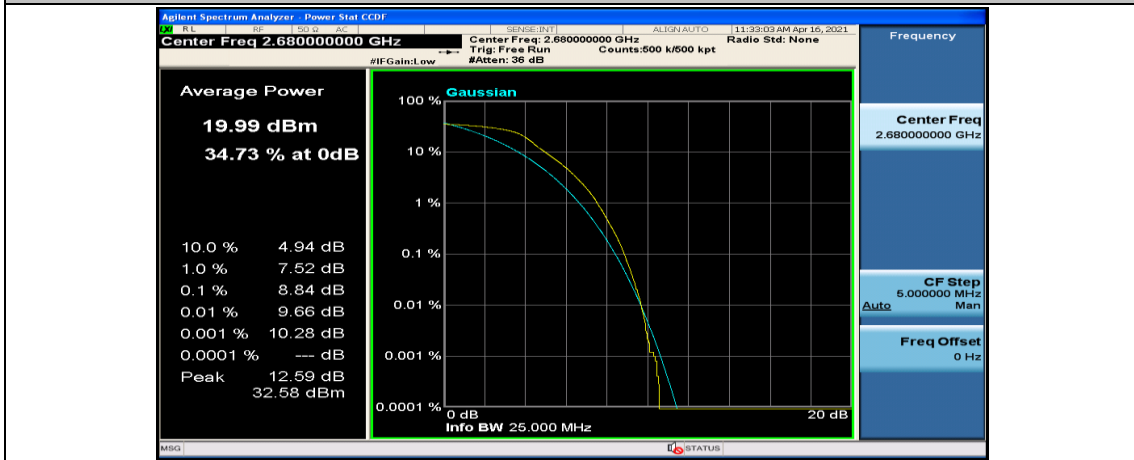

(Channel Bandwidth:20 MHz)_HCH_QPSK_50RB#50