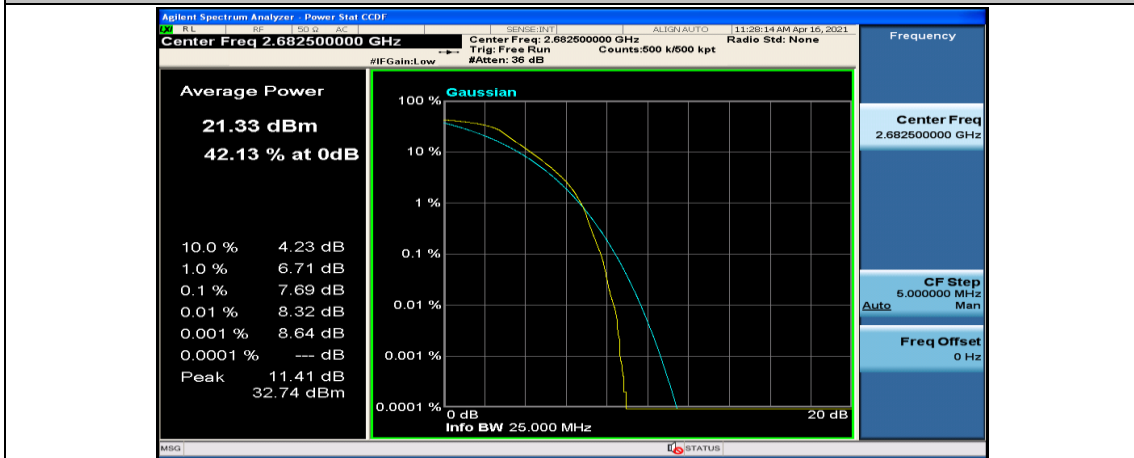

(Channel Bandwidth:15 MHz)_HCH_QPSK_1RB#0

(Channel Bandwidth:15 MHz)_HCH_QPSK_1RB#37

(Channel Bandwidth:15 MHz)_HCH_QPSK_37RB#38

(Channel Bandwidth:15 MHz)_HCH_QPSK_75RB#0

(Channel Bandwidth:15 MHz)_LCH_16QAM_37RB#18

(Channel Bandwidth:15 MHz)_LCH_16QAM_37RB#38

(Channel Bandwidth:15 MHz)_LCH_16QAM_75RB#0

(Channel Bandwidth:15 MHz)_MCH_16QAM_1RB#0

(Channel Bandwidth:15 MHz)_MCH_16QAM_1RB#37

(Channel Bandwidth:15 MHz)_MCH_16QAM_1RB#74