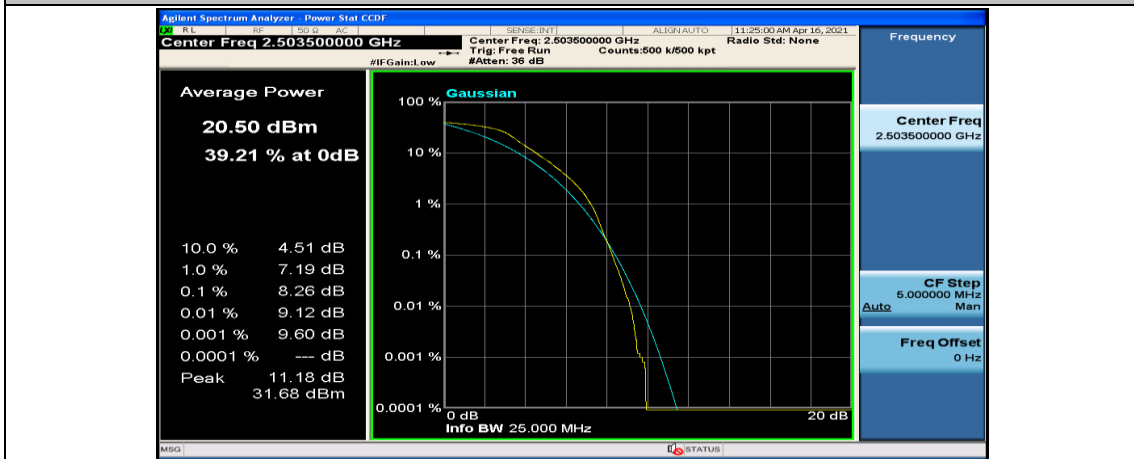

Channel Bandwidth: 15 MHz

(Channel Bandwidth:15 MHz)_LCH_QPSK_37RB#18

(Channel Bandwidth:15 MHz)_LCH_QPSK_37RB#38

(Channel Bandwidth:15 MHz)_LCH_QPSK_75RB#0

(Channel Bandwidth:15 MHz)_MCH_QPSK_1RB#0

(Channel Bandwidth:15 MHz)_MCH_QPSK_1RB#37

(Channel Bandwidth:15 MHz)_MCH_QPSK_1RB#74

(Channel Bandwidth:15 MHz)_MCH_QPSK_37RB#0

(Channel Bandwidth:15 MHz)_MCH_QPSK_37RB#18

(Channel Bandwidth:15 MHz)_MCH_QPSK_37RB#38

(Channel Bandwidth:15 MHz)_MCH_QPSK_75RB#0