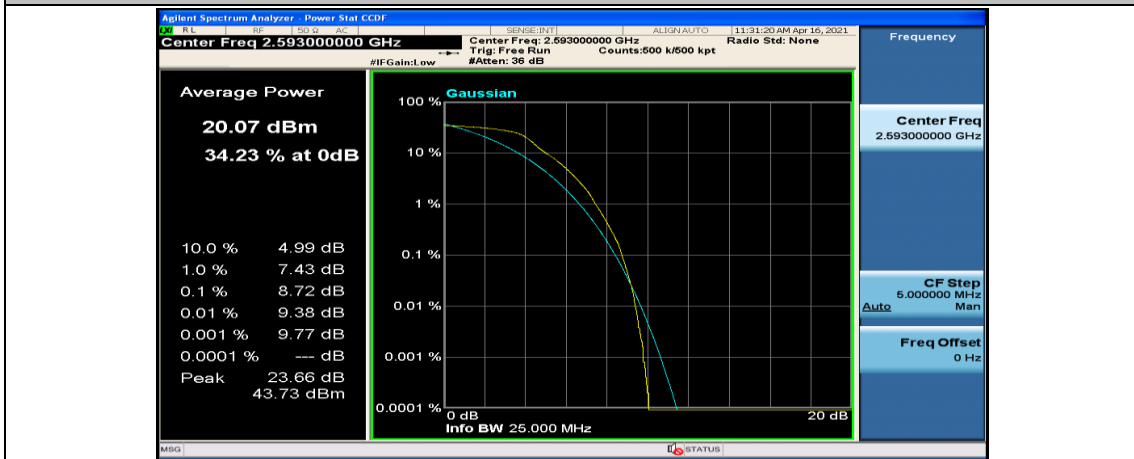

(Channel Bandwidth:20 MHz)_MCH_QPSK_50RB#25