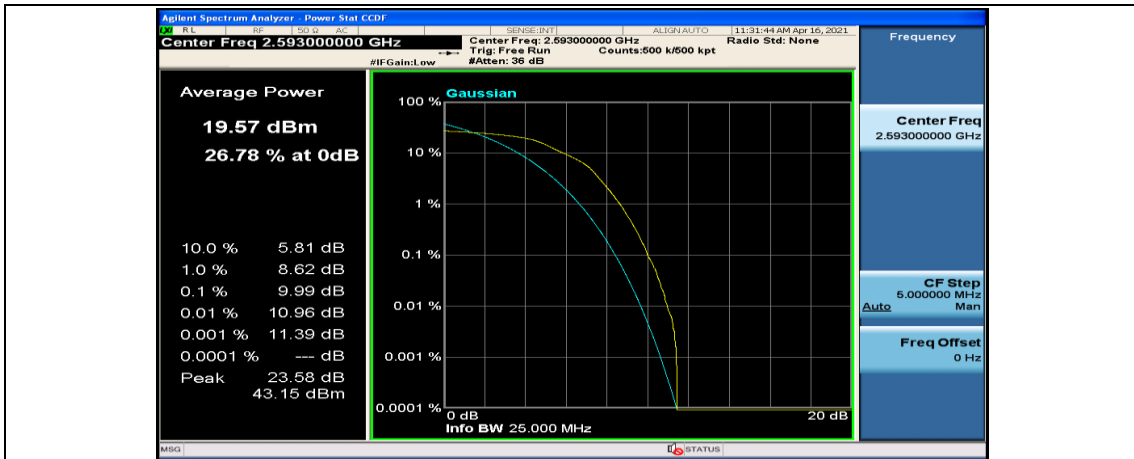

(Channel Bandwidth:20 MHz)_MCH_16QAM_50RB#50