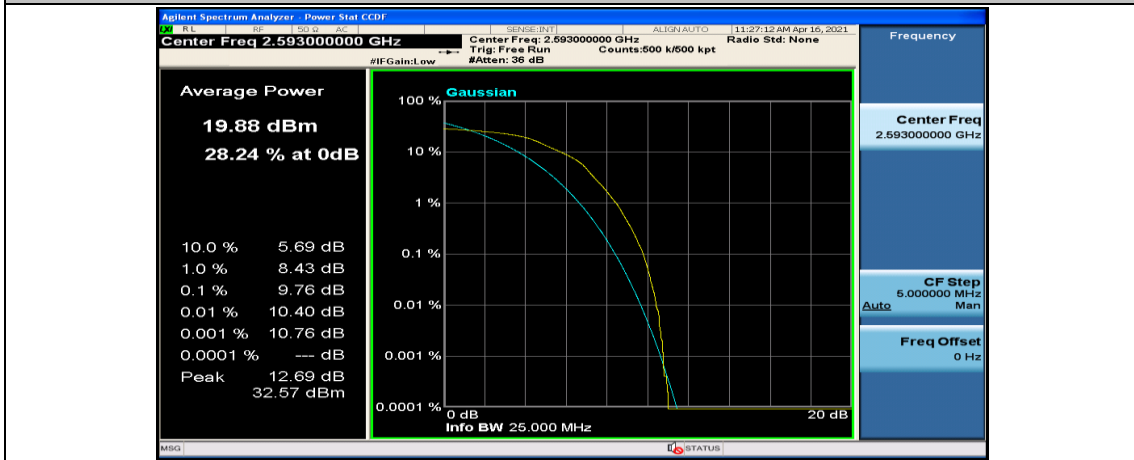

(Channel Bandwidth:15 MHz)_MCH_16QAM_37RB#0

(Channel Bandwidth:15 MHz)_MCH_16QAM_37RB#18

(Channel Bandwidth:15 MHz)_MCH_16QAM_37RB#38

(Channel Bandwidth:15 MHz)_MCH_16QAM_75RB#0

(Channel Bandwidth:15 MHz)_HCH_16QAM_1RB#0