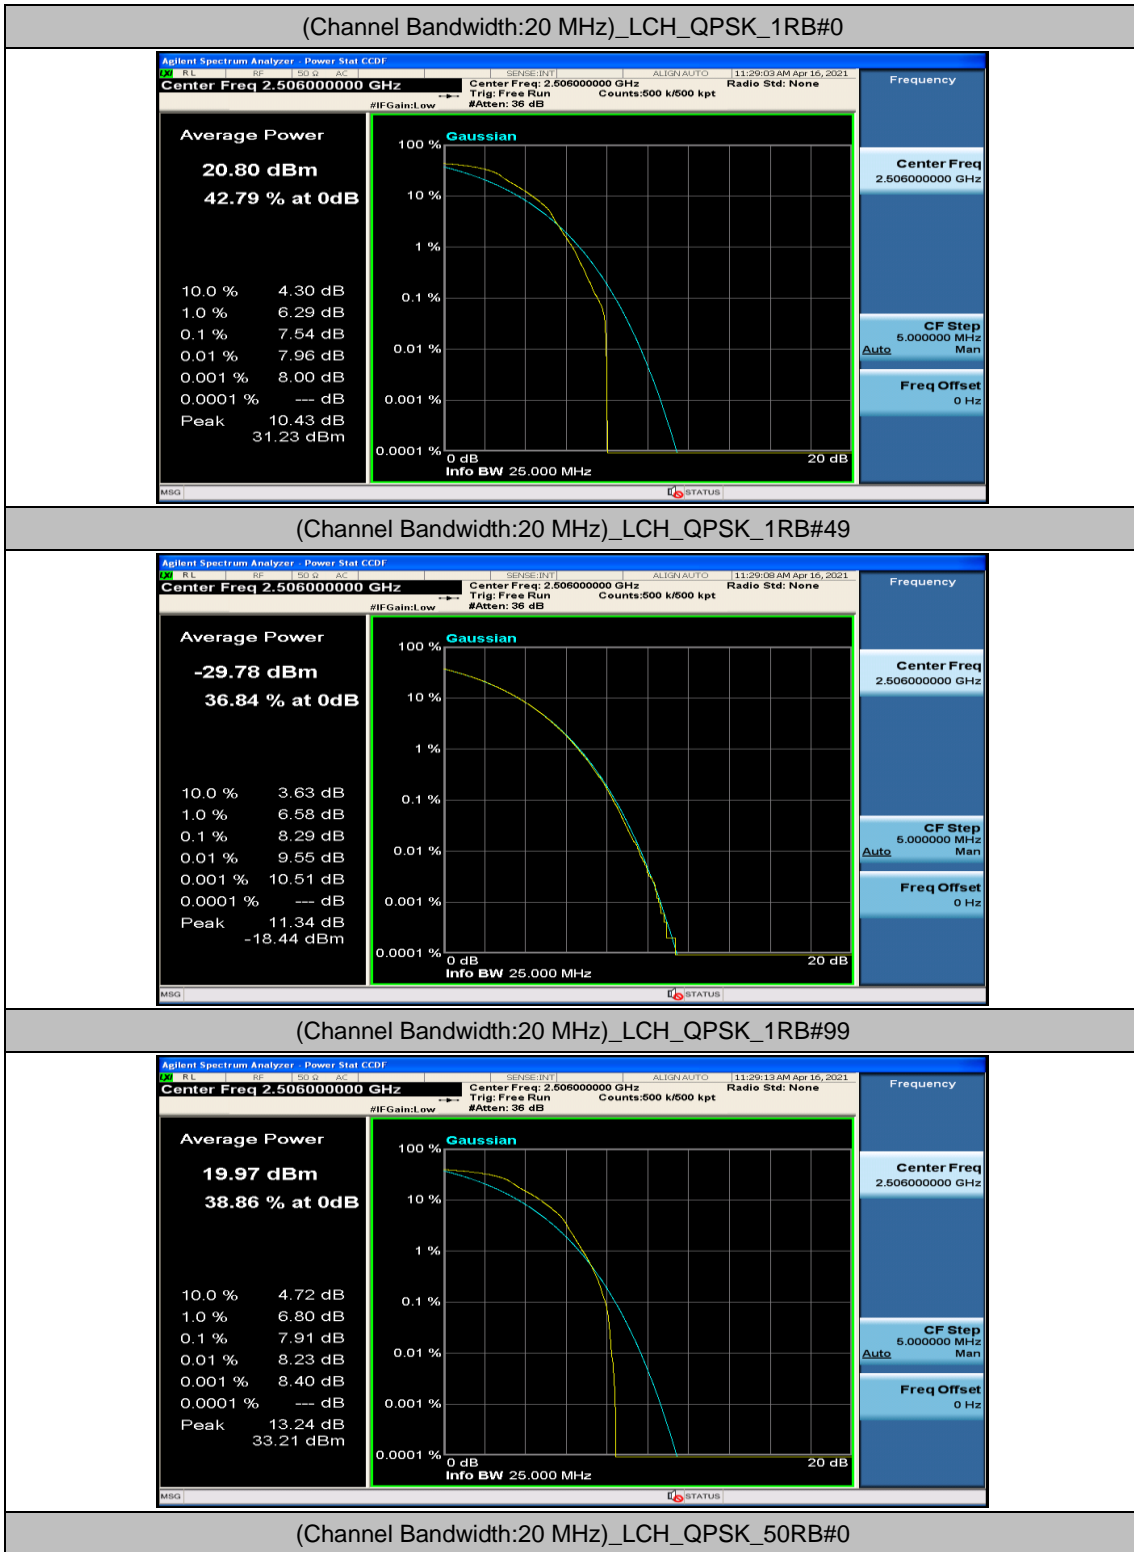

(Channel Bandwidth:15 MHz)_HCH_16QAM_1RB#37

(Channel Bandwidth:15 MHz)_HCH_16QAM_1RB#74

(Channel Bandwidth:15 MHz)_HCH_16QAM_37RB#0

(Channel Bandwidth:15 MHz)_HCH_16QAM_37RB#18

Channel Bandwidth: 20 MHz

(Channel Bandwidth:20 MHz)_LCH_QPSK_50RB#25

(Channel Bandwidth:20 MHz)_LCH_QPSK_50RB#50

(Channel Bandwidth:20 MHz)_LCH_QPSK_100RB#0

(Channel Bandwidth:20 MHz)_MCH_QPSK_1RB#0

(Channel Bandwidth:20 MHz)_MCH_QPSK_1RB#49

(Channel Bandwidth:20 MHz)_MCH_QPSK_1RB#99