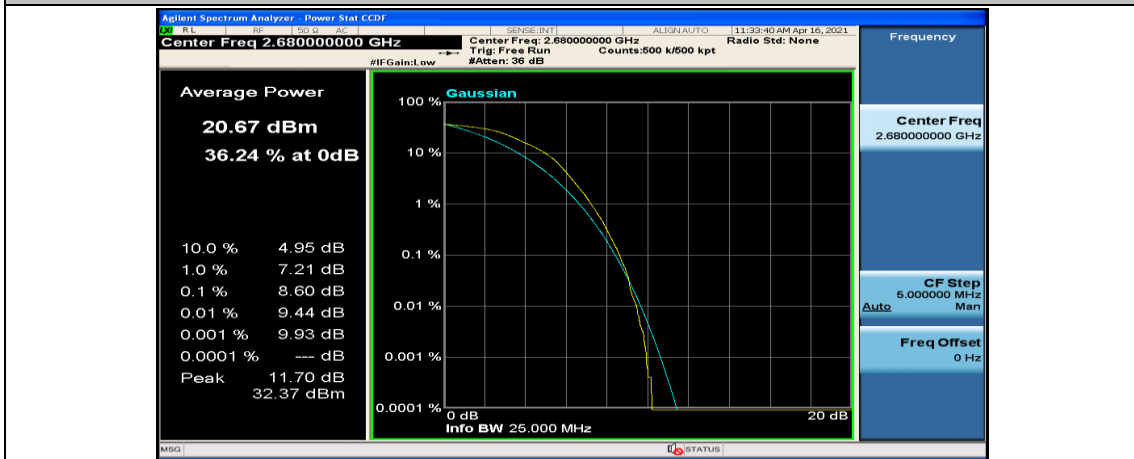

(Channel Bandwidth:20 MHz)_HCH_16QAM_1RB#99

(Channel Bandwidth:20 MHz)_HCH_16QAM_50RB#0

(Channel Bandwidth:20 MHz)_HCH_16QAM_50RB#25

(Channel Bandwidth:20 MHz)_HCH_16QAM_50RB#50

(Channel Bandwidth:20 MHz)_HCH_16QAM_100RB#0