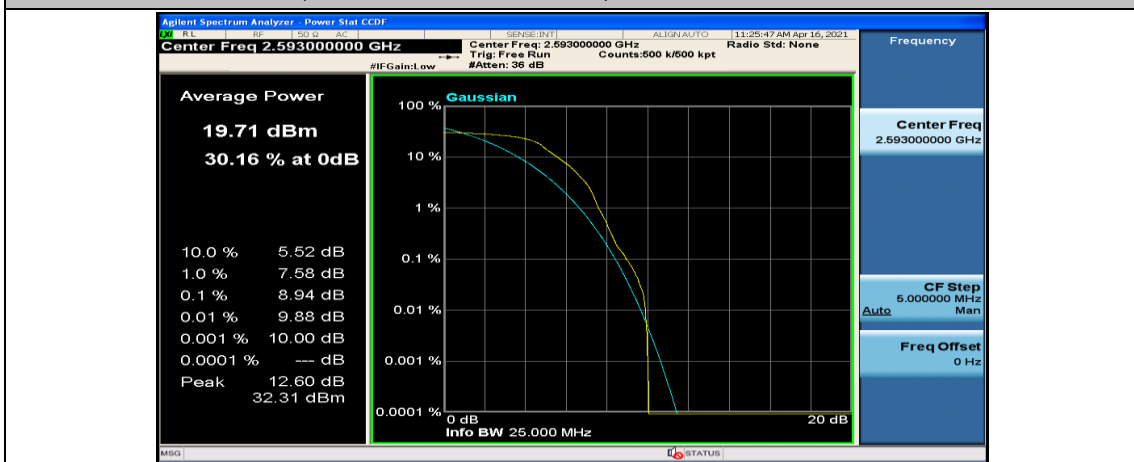

Channel Bandwidth: 15 MHz

(Channel Bandwidth:15 MHz)_LCH_QPSK_37RB#18

(Channel Bandwidth:15 MHz)_LCH_QPSK_37RB#38

(Channel Bandwidth:15 MHz)_LCH_QPSK_75RB#0

(Channel Bandwidth:15 MHz)_MCH_QPSK_1RB#0

(Channel Bandwidth:15 MHz)_MCH_QPSK_1RB#37

(Channel Bandwidth:15 MHz)_MCH_QPSK_1RB#74

(Channel Bandwidth:15 MHz)_MCH_QPSK_37RB#0

(Channel Bandwidth:15 MHz)_MCH_QPSK_37RB#18

(Channel Bandwidth:15 MHz)_MCH_QPSK_37RB#38

(Channel Bandwidth:15 MHz)_MCH_QPSK_75RB#0