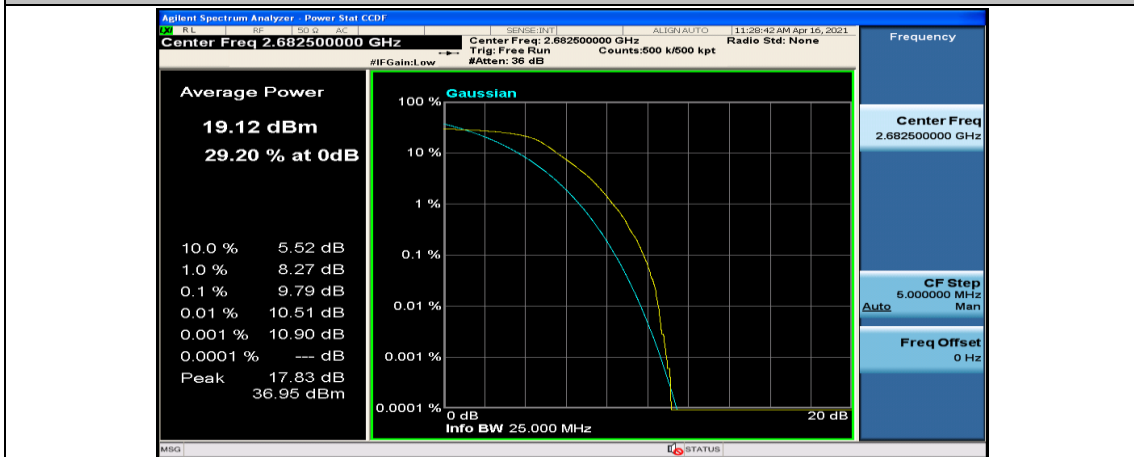

(Channel Bandwidth:15 MHz)_HCH_QPSK_1RB#0

(Channel Bandwidth:15 MHz)_HCH_QPSK_1RB#37

(Channel Bandwidth:15 MHz)_HCH_QPSK_37RB#38

(Channel Bandwidth:15 MHz)_HCH_QPSK_75RB#0

(Channel Bandwidth:15 MHz)_LCH_16QAM_37RB#18

(Channel Bandwidth:15 MHz)_LCH_16QAM_37RB#38

(Channel Bandwidth:15 MHz)_LCH_16QAM_75RB#0

(Channel Bandwidth:15 MHz)_MCH_16QAM_1RB#0

(Channel Bandwidth:15 MHz)_MCH_16QAM_1RB#37

(Channel Bandwidth:15 MHz)_MCH_16QAM_1RB#74