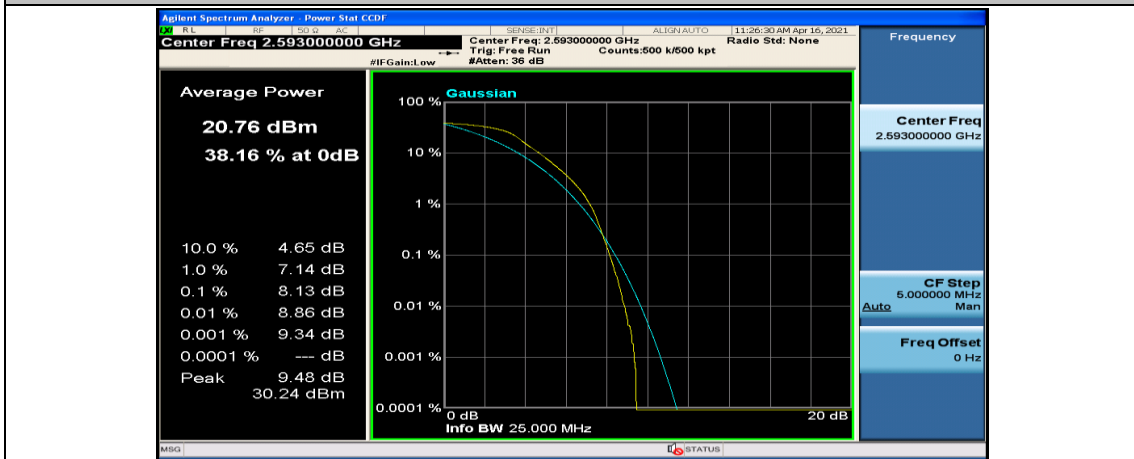

Channel Bandwidth: 15 MHz

(Channel Bandwidth:15 MHz)_LCH_QPSK_37RB#18

(Channel Bandwidth:15 MHz)_LCH_QPSK_37RB#38

(Channel Bandwidth:15 MHz)_LCH_QPSK_75RB#0

(Channel Bandwidth:15 MHz)_MCH_QPSK_1RB#0

(Channel Bandwidth:15 MHz)_MCH_QPSK_1RB#37

(Channel Bandwidth:15 MHz)_MCH_QPSK_1RB#74

(Channel Bandwidth:15 MHz)_MCH_QPSK_37RB#0

(Channel Bandwidth:15 MHz)_MCH_QPSK_37RB#18

(Channel Bandwidth:15 MHz)_MCH_QPSK_37RB#38

(Channel Bandwidth:15 MHz)_MCH_QPSK_75RB#0