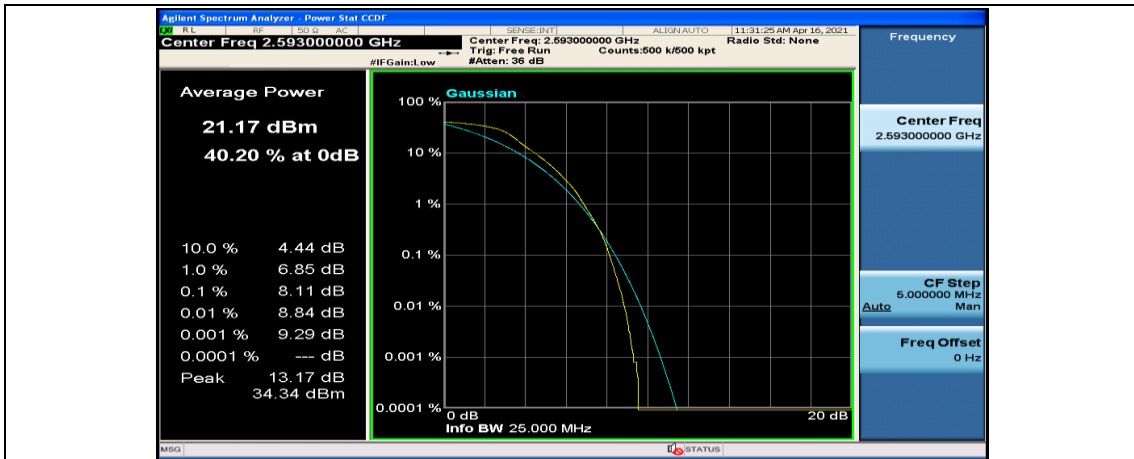

(Channel Bandwidth:20 MHz)_MCH_QPSK_50RB#50