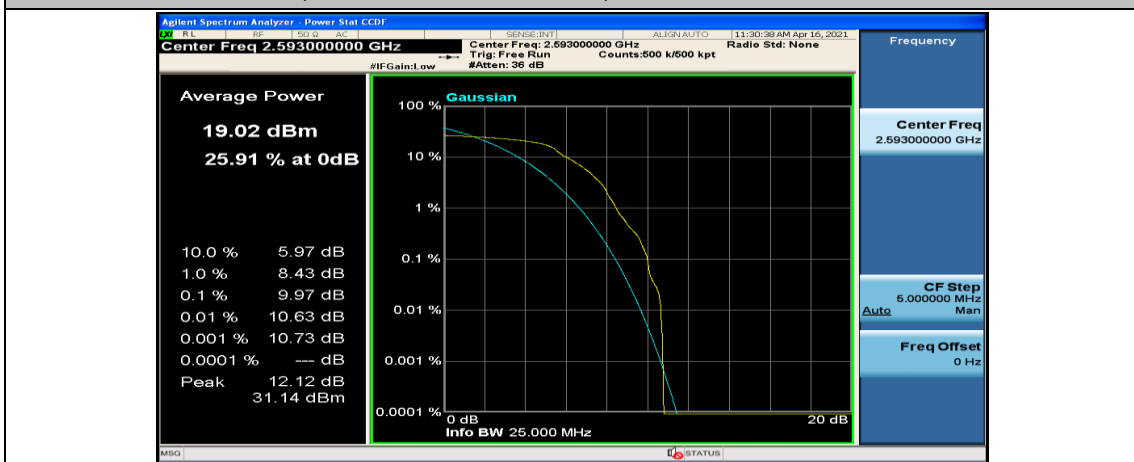

(Channel Bandwidth:15 MHz)_HCH_16QAM_1RB#37

(Channel Bandwidth:15 MHz)_HCH_16QAM_1RB#74

(Channel Bandwidth:15 MHz)_HCH_16QAM_37RB#0

(Channel Bandwidth:15 MHz)_HCH_16QAM_37RB#18

Channel Bandwidth: 20 MHz

(Channel Bandwidth:20 MHz)_LCH_QPSK_50RB#25

(Channel Bandwidth:20 MHz)_LCH_QPSK_50RB#50

(Channel Bandwidth:20 MHz)_LCH_QPSK_100RB#0

(Channel Bandwidth:20 MHz)_MCH_QPSK_1RB#0

(Channel Bandwidth:20 MHz)_MCH_QPSK_1RB#49

(Channel Bandwidth:20 MHz)_MCH_QPSK_1RB#99