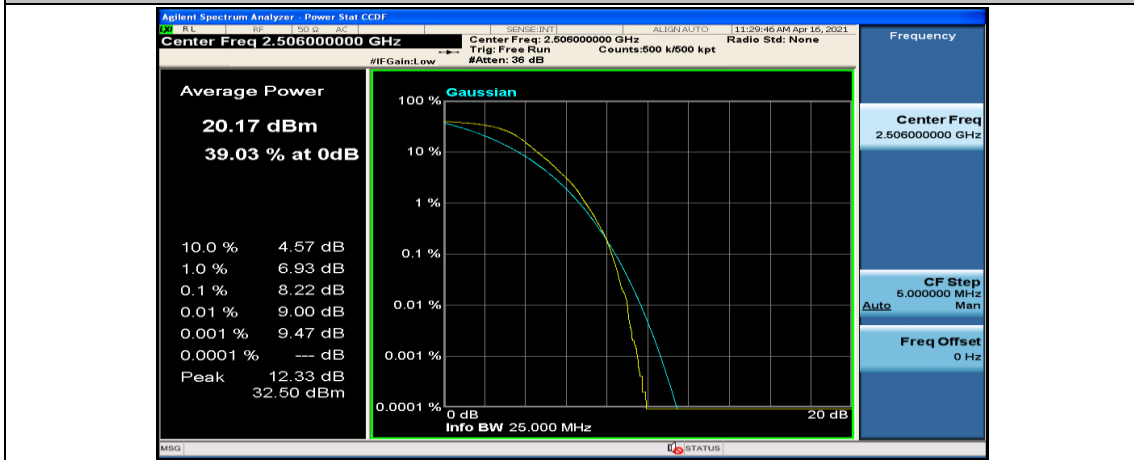

(Channel Bandwidth:15 MHz)_HCH_16QAM_1RB#37

(Channel Bandwidth:15 MHz)_HCH_16QAM_1RB#74

(Channel Bandwidth:15 MHz)_HCH_16QAM_37RB#0

(Channel Bandwidth:15 MHz)_HCH_16QAM_37RB#18

Channel Bandwidth: 20 MHz

(Channel Bandwidth:20 MHz)_LCH_QPSK_50RB#25