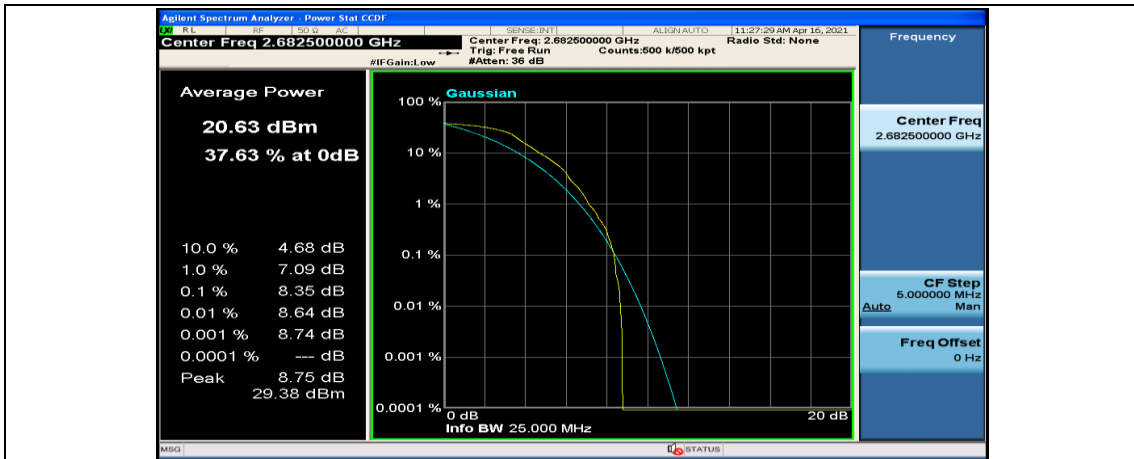

Channel Bandwidth: 15 MHz

(Channel Bandwidth:15 MHz)_LCH_QPSK_37RB#18

(Channel Bandwidth:15 MHz)_LCH_QPSK_37RB#38

(Channel Bandwidth:15 MHz)_LCH_QPSK_75RB#0

(Channel Bandwidth:15 MHz)_MCH_QPSK_1RB#0

(Channel Bandwidth:15 MHz)_MCH_QPSK_1RB#37

(Channel Bandwidth:15 MHz)_MCH_QPSK_1RB#74

(Channel Bandwidth:15 MHz)_MCH_QPSK_37RB#0

(Channel Bandwidth:15 MHz)_MCH_QPSK_37RB#18

(Channel Bandwidth:15 MHz)_MCH_QPSK_37RB#38

(Channel Bandwidth:15 MHz)_MCH_QPSK_75RB#0

(Channel Bandwidth:15 MHz)_HCH_QPSK_1RB#0

(Channel Bandwidth:15 MHz)_HCH_QPSK_1RB#37

(Channel Bandwidth:15 MHz)_HCH_QPSK_37RB#38

(Channel Bandwidth:15 MHz)_HCH_QPSK_75RB#0

(Channel Bandwidth:15 MHz)_LCH_16QAM_37RB#18