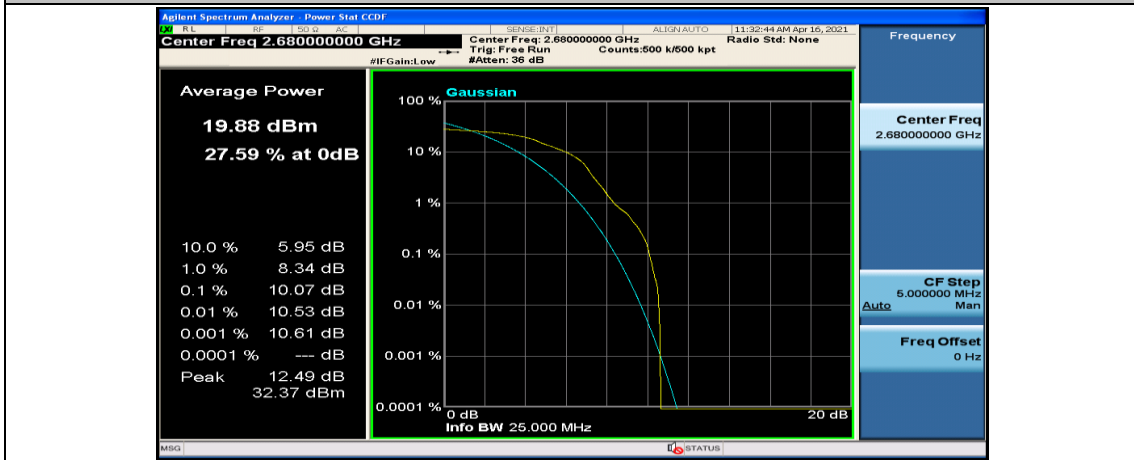

(Channel Bandwidth:20 MHz)_HCH_16QAM_1RB#99