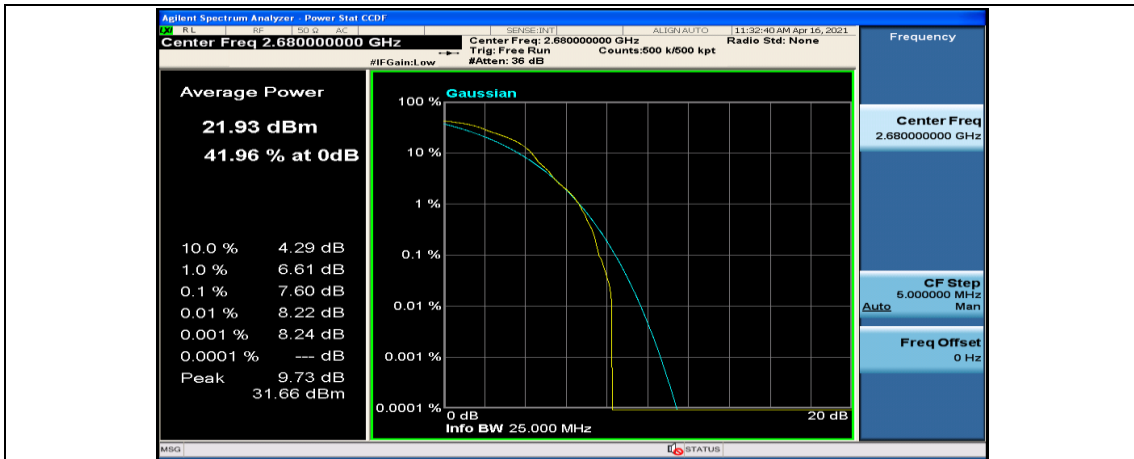

(Channel Bandwidth:20 MHz)_MCH_16QAM_50RB#25

(Channel Bandwidth:20 MHz)_MCH_16QAM_50RB#50

(Channel Bandwidth:20 MHz)_MCH_16QAM_100RB#0

(Channel Bandwidth:20 MHz)_HCH_16QAM_1RB#0

(Channel Bandwidth:20 MHz)_HCH_16QAM_1RB#49