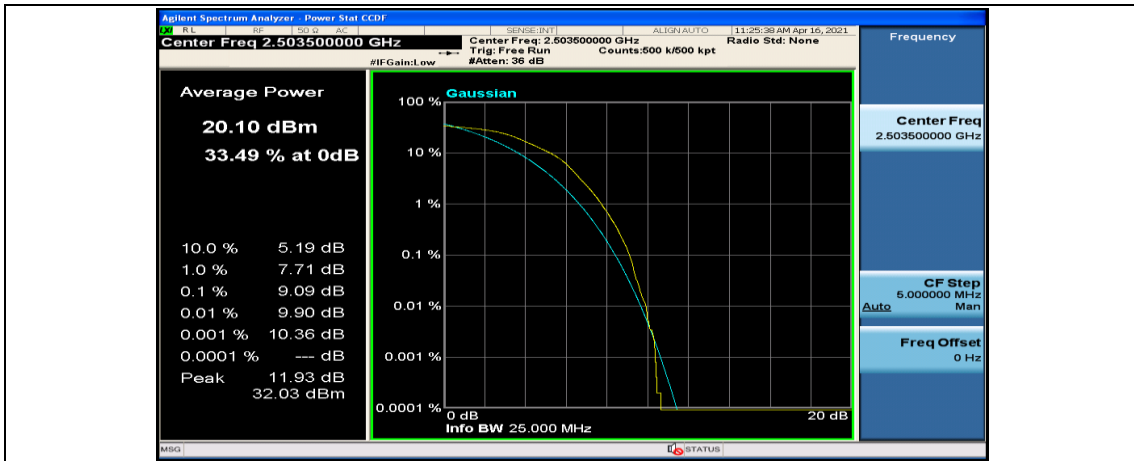

(Channel Bandwidth:15 MHz)_HCH_QPSK_1RB#0

(Channel Bandwidth:15 MHz)_HCH_QPSK_1RB#37

(Channel Bandwidth:15 MHz)_HCH_QPSK_37RB#38

(Channel Bandwidth:15 MHz)_HCH_QPSK_75RB#0

(Channel Bandwidth:15 MHz)_LCH_16QAM_37RB#18

(Channel Bandwidth:15 MHz)_LCH_16QAM_37RB#38

(Channel Bandwidth:15 MHz)_LCH_16QAM_75RB#0

(Channel Bandwidth:15 MHz)_MCH_16QAM_1RB#0

(Channel Bandwidth:15 MHz)_MCH_16QAM_1RB#37

(Channel Bandwidth:15 MHz)_MCH_16QAM_1RB#74