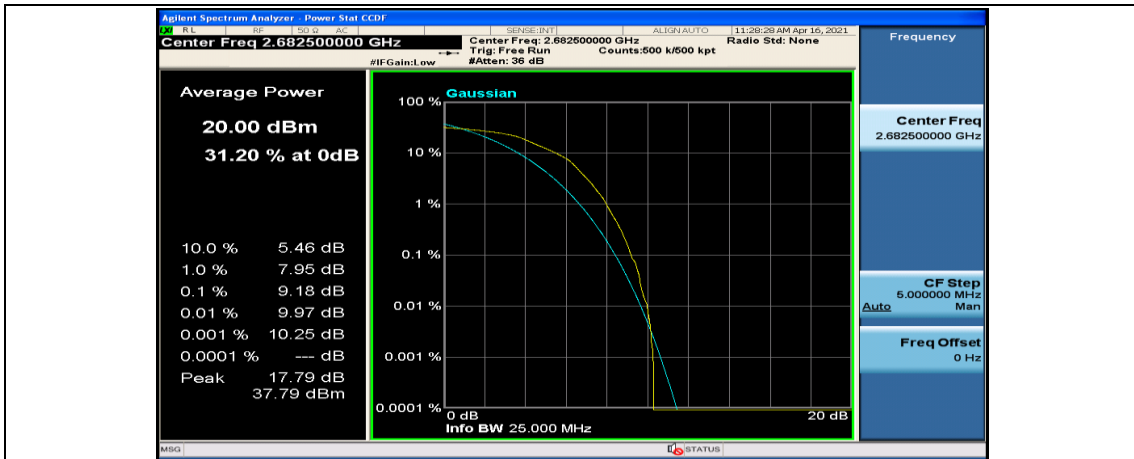

(Channel Bandwidth:15 MHz)_HCH_16QAM_1RB#37

(Channel Bandwidth:15 MHz)_HCH_16QAM_1RB#74

(Channel Bandwidth:15 MHz)_HCH_16QAM_37RB#0

(Channel Bandwidth:15 MHz)_HCH_16QAM_37RB#18

Channel Bandwidth: 20 MHz

(Channel Bandwidth:20 MHz)_LCH_QPSK_50RB#25