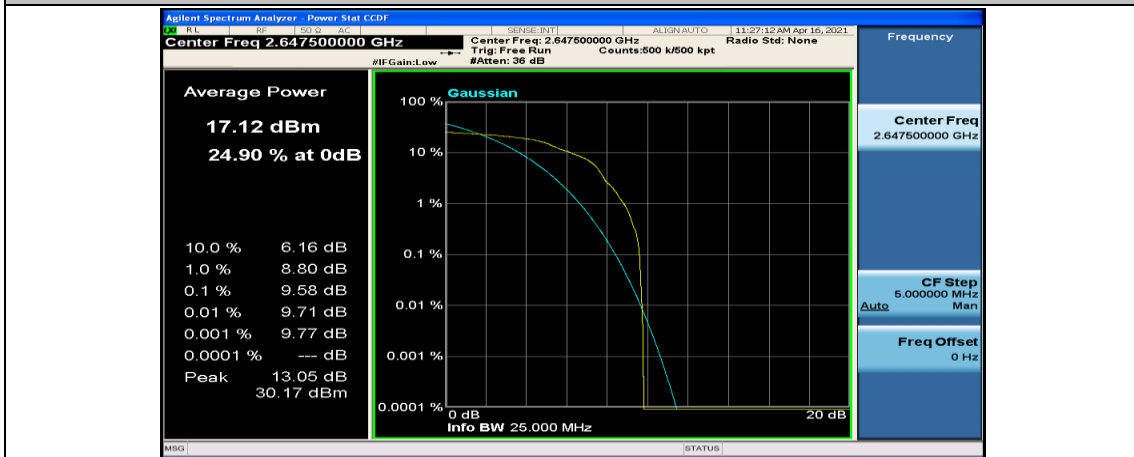

(Channel Bandwidth:15 MHz)_MCH_16QAM_37RB#0

(Channel Bandwidth:15 MHz)_MCH_16QAM_37RB#18

(Channel Bandwidth:15 MHz)_MCH_16QAM_37RB#38

(Channel Bandwidth:15 MHz)_MCH_16QAM_75RB#0

(Channel Bandwidth:15 MHz)_HCH_16QAM_1RB#0