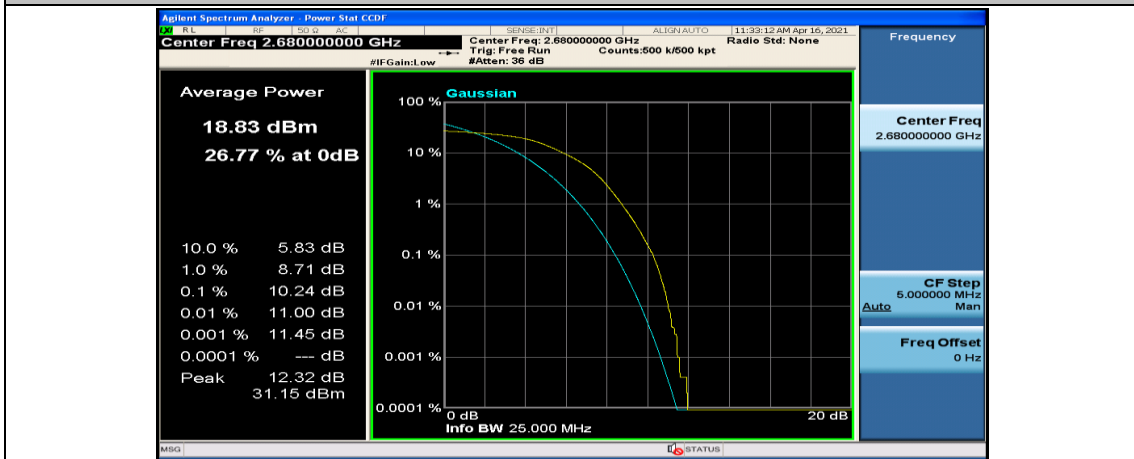

(Channel Bandwidth:20 MHz)_HCH_16QAM_50RB#0