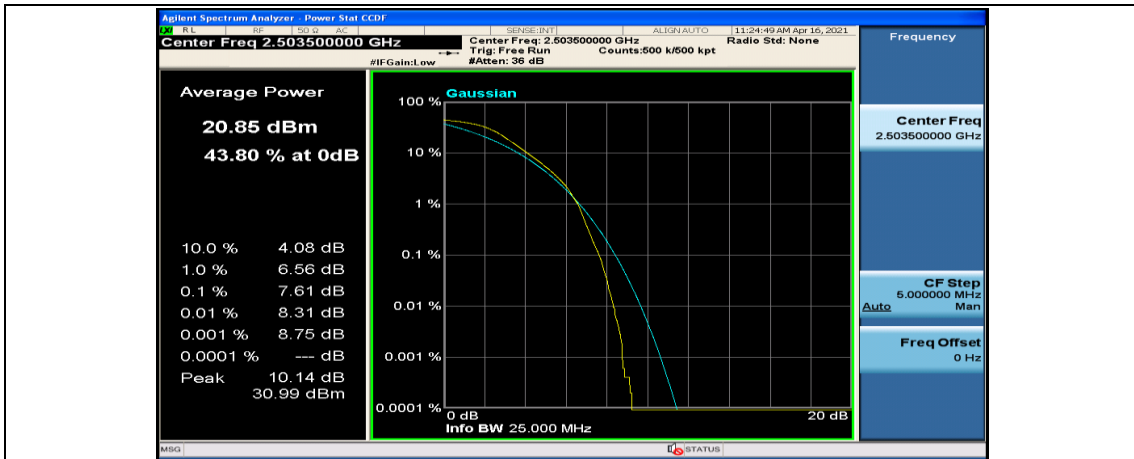

Channel Bandwidth: 15 MHz

(Channel Bandwidth:15 MHz)_LCH_QPSK_37RB#18

(Channel Bandwidth:15 MHz)_LCH_QPSK_37RB#38

(Channel Bandwidth:15 MHz)_LCH_QPSK_75RB#0

(Channel Bandwidth:15 MHz)_MCH_QPSK_1RB#0

(Channel Bandwidth:15 MHz)_MCH_QPSK_1RB#37

(Channel Bandwidth:15 MHz)_MCH_QPSK_1RB#74

(Channel Bandwidth:15 MHz)_MCH_QPSK_37RB#0

(Channel Bandwidth:15 MHz)_MCH_QPSK_37RB#18

(Channel Bandwidth:15 MHz)_MCH_QPSK_37RB#38

(Channel Bandwidth:15 MHz)_MCH_QPSK_75RB#0