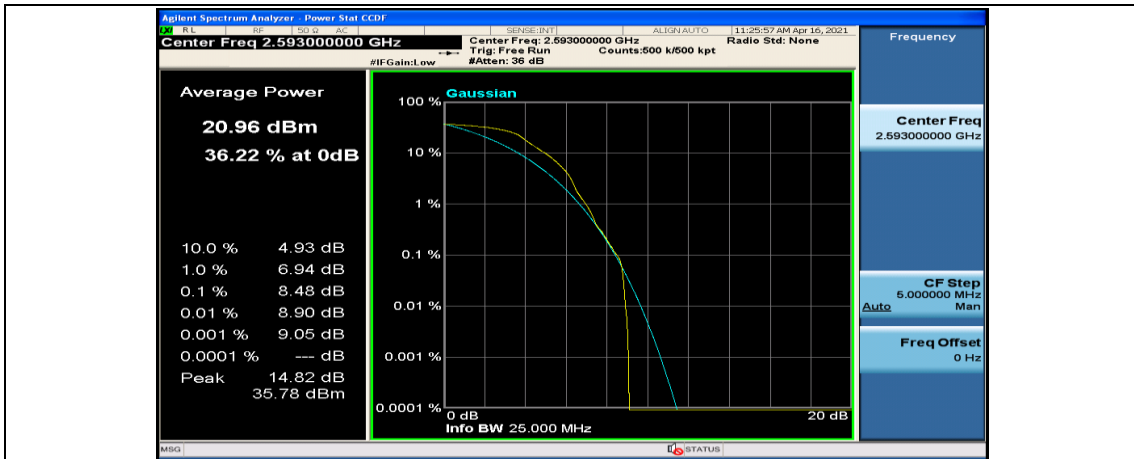

Channel Bandwidth: 15 MHz

(Channel Bandwidth:15 MHz)_LCH_QPSK_37RB#18

(Channel Bandwidth:15 MHz)_LCH_QPSK_37RB#38

(Channel Bandwidth:15 MHz)_LCH_QPSK_75RB#0

(Channel Bandwidth:15 MHz)_MCH_QPSK_1RB#0

(Channel Bandwidth:15 MHz)_MCH_QPSK_1RB#37

(Channel Bandwidth:15 MHz)_MCH_QPSK_1RB#74

(Channel Bandwidth:15 MHz)_MCH_QPSK_37RB#0

(Channel Bandwidth:15 MHz)_MCH_QPSK_37RB#18

(Channel Bandwidth:15 MHz)_MCH_QPSK_37RB#38

(Channel Bandwidth:15 MHz)_MCH_QPSK_75RB#0