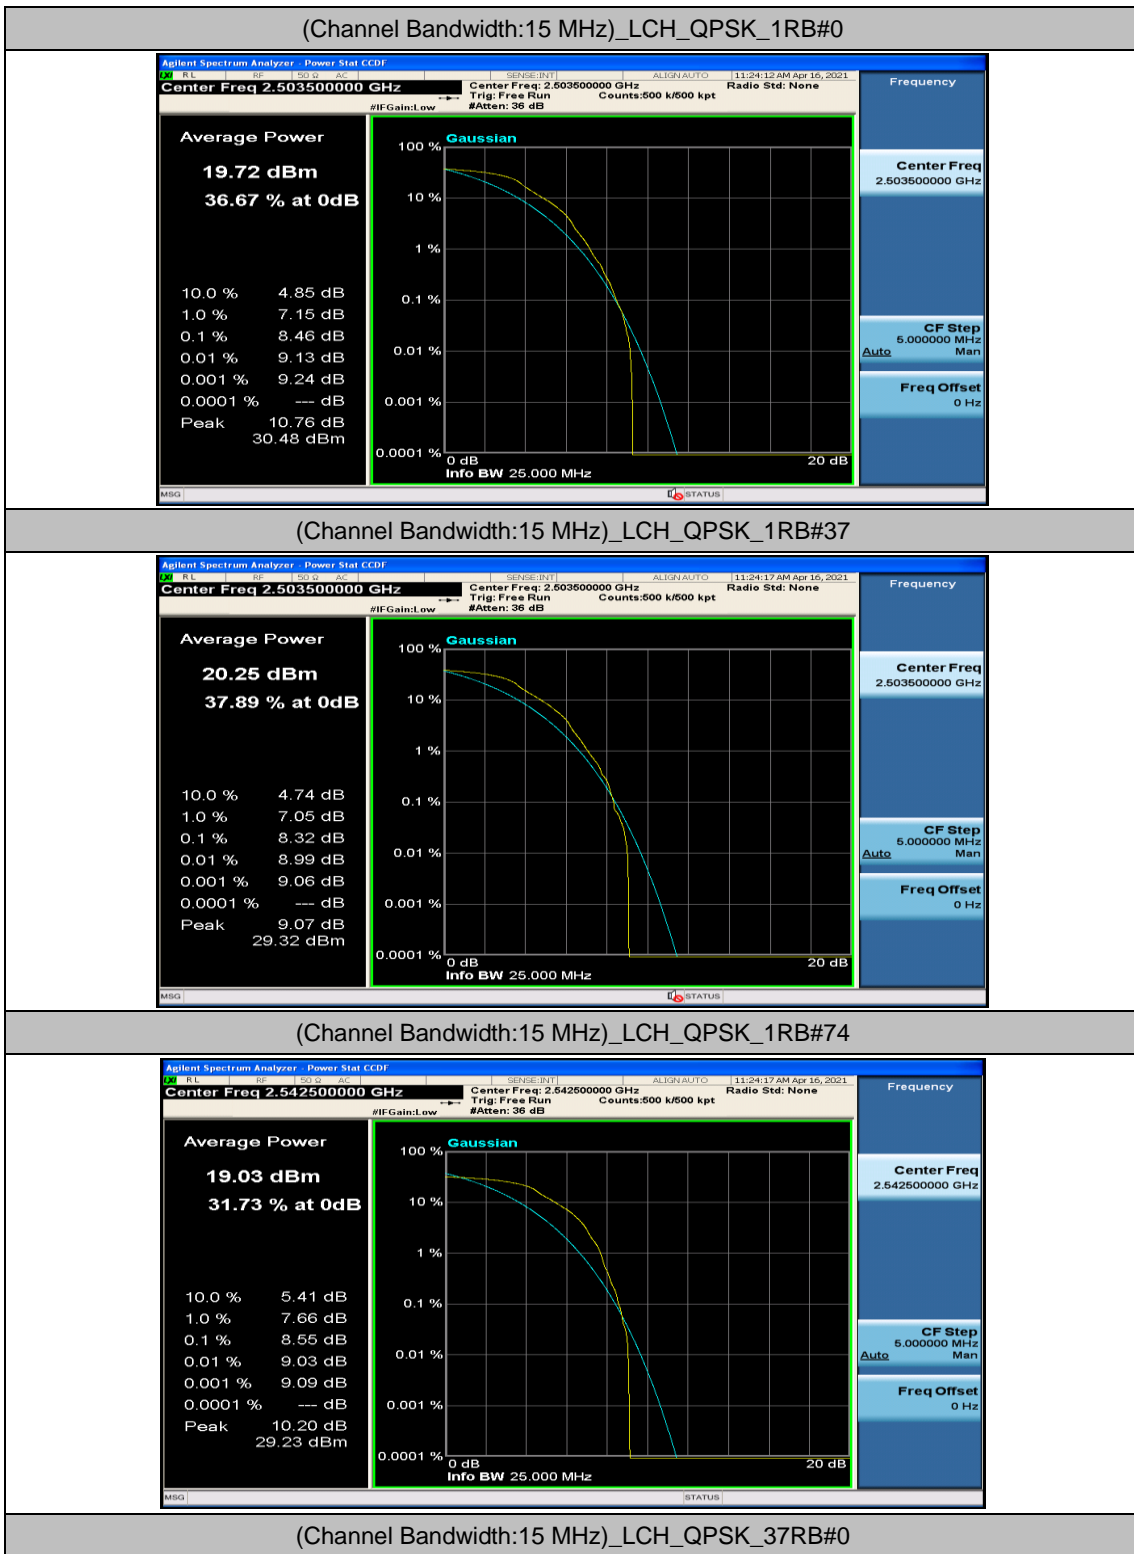

Channel Bandwidth: 15 MHz

(Channel Bandwidth:15 MHz)_LCH_QPSK_37RB#18

(Channel Bandwidth:15 MHz)_LCH_QPSK_37RB#38

(Channel Bandwidth:15 MHz)_LCH_QPSK_75RB#0

(Channel Bandwidth:15 MHz)_MCH_QPSK_1RB#0

(Channel Bandwidth:15 MHz)_MCH_QPSK_1RB#37

(Channel Bandwidth:15 MHz)_MCH_QPSK_1RB#74

(Channel Bandwidth:15 MHz)_MCH_QPSK_37RB#0

(Channel Bandwidth:15 MHz)_MCH_QPSK_37RB#18

(Channel Bandwidth:15 MHz)_MCH_QPSK_37RB#38

(Channel Bandwidth:15 MHz)_MCH_QPSK_75RB#0