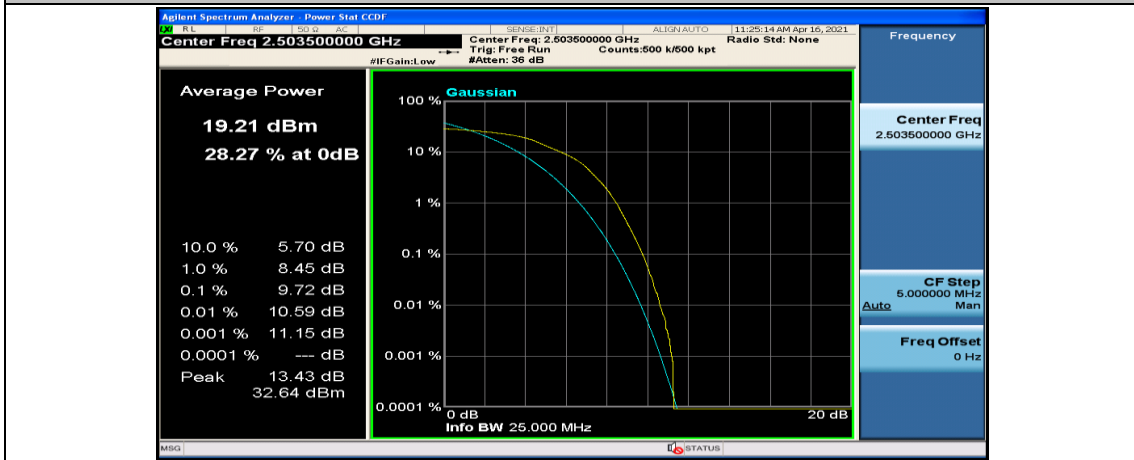

(Channel Bandwidth:15 MHz)_HCH_QPSK_1RB#0

(Channel Bandwidth:15 MHz)_HCH_QPSK_1RB#37

(Channel Bandwidth:15 MHz)_HCH_QPSK_37RB#38

(Channel Bandwidth:15 MHz)_HCH_QPSK_75RB#0

(Channel Bandwidth:15 MHz)_LCH_16QAM_37RB#18

(Channel Bandwidth:15 MHz)_LCH_16QAM_37RB#38

(Channel Bandwidth:15 MHz)_LCH_16QAM_75RB#0

(Channel Bandwidth:15 MHz)_MCH_16QAM_1RB#0

(Channel Bandwidth:15 MHz)_MCH_16QAM_1RB#37

(Channel Bandwidth:15 MHz)_MCH_16QAM_1RB#74