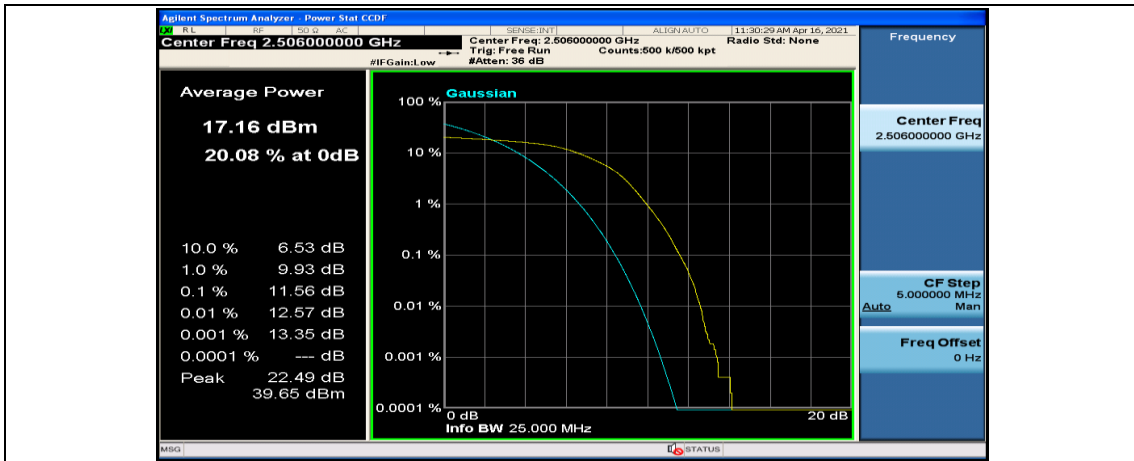

(Channel Bandwidth:20 MHz)_LCH_16QAM_100RB#0