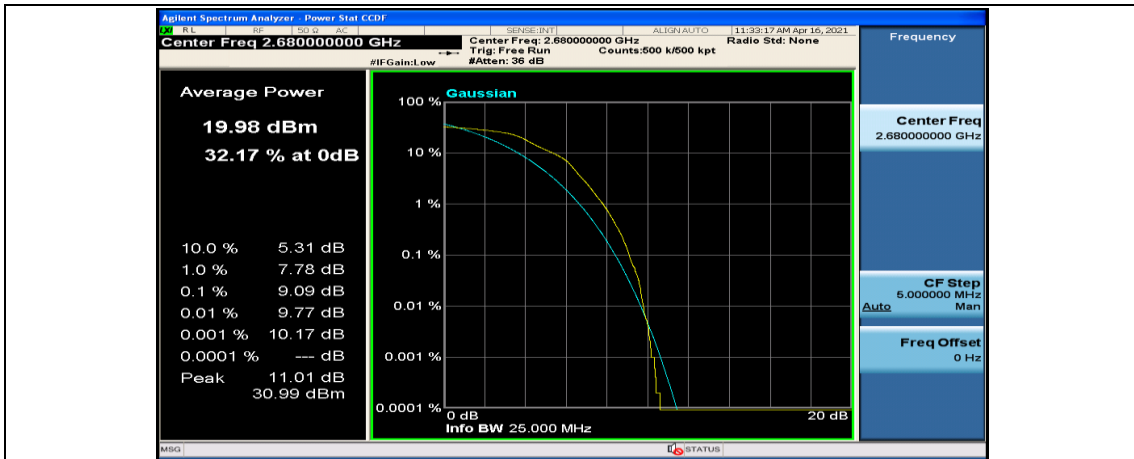

(Channel Bandwidth:20 MHz)_HCH_16QAM_50RB#25