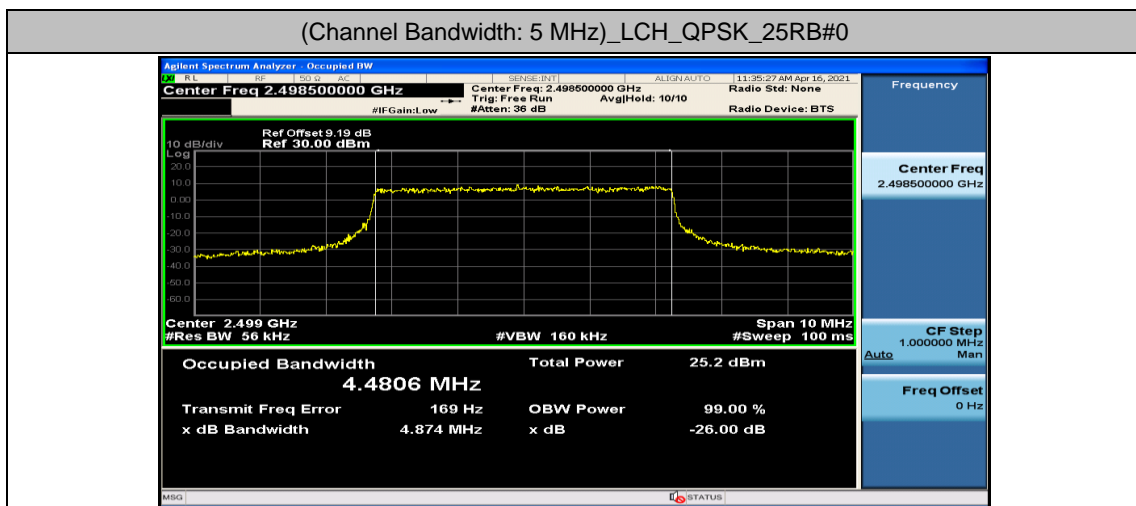

Channel Bandwidth: 20 MHz

Channel Bandwidth: 20 MHz						
Modulation	Channel	RB Configuration		Occupied Bandwidth (MHz)	26dB Bandwidth (MHz)	Verdict
		Size	Offset			
QPSK	LCH	100	0	17.809	18.51	PASS
	MCH	100	0	17.873	18.67	PASS
	HCH	100	0	17.848	18.53	PASS
16QAM	LCH	100	0	17.813	18.51	PASS
	MCH	100	0	17.850	18.55	PASS
	HCH	100	0	17.855	18.54	PASS

Test Graphs

Channel Bandwidth: 5 MHz