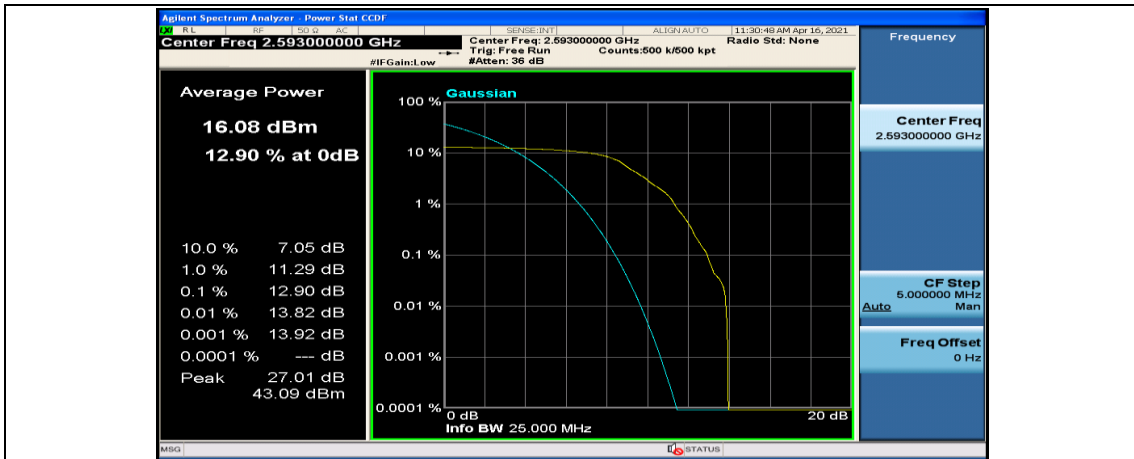

(Channel Bandwidth:20 MHz)_LCH_QPSK_50RB#50

(Channel Bandwidth:20 MHz)_LCH_QPSK_100RB#0

(Channel Bandwidth:20 MHz)_MCH_QPSK_1RB#0

(Channel Bandwidth:20 MHz)_MCH_QPSK_1RB#49

(Channel Bandwidth:20 MHz)_MCH_QPSK_1RB#99