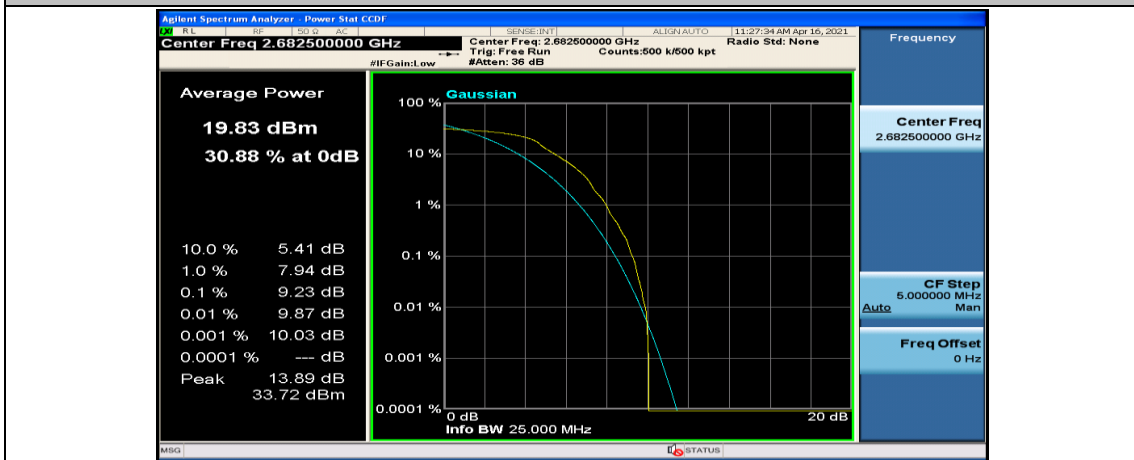

Channel Bandwidth: 15 MHz

(Channel Bandwidth:15 MHz)_LCH_QPSK_37RB#18

(Channel Bandwidth:15 MHz)_LCH_QPSK_37RB#38

(Channel Bandwidth:15 MHz)_LCH_QPSK_75RB#0

(Channel Bandwidth:15 MHz)_MCH_QPSK_1RB#0

(Channel Bandwidth:15 MHz)_MCH_QPSK_1RB#37

(Channel Bandwidth:15 MHz)_MCH_QPSK_1RB#74

(Channel Bandwidth:15 MHz)_MCH_QPSK_37RB#0

(Channel Bandwidth:15 MHz)_MCH_QPSK_37RB#18

(Channel Bandwidth:15 MHz)_MCH_QPSK_37RB#38

(Channel Bandwidth:15 MHz)_MCH_QPSK_75RB#0

(Channel Bandwidth:15 MHz)_HCH_QPSK_1RB#0

(Channel Bandwidth:15 MHz)_HCH_QPSK_1RB#37

(Channel Bandwidth:15 MHz)_HCH_QPSK_37RB#38

(Channel Bandwidth:15 MHz)_HCH_QPSK_75RB#0

(Channel Bandwidth:15 MHz)_LCH_16QAM_37RB#18