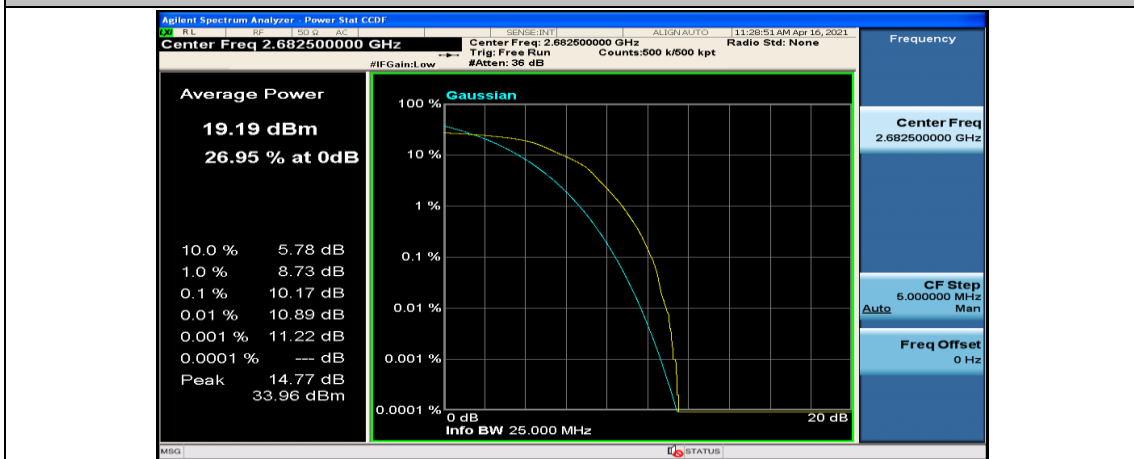

(Channel Bandwidth:15 MHz)_HCH_16QAM_1RB#37

(Channel Bandwidth:15 MHz)_HCH_16QAM_1RB#74

(Channel Bandwidth:15 MHz)_HCH_16QAM_37RB#0

(Channel Bandwidth:15 MHz)_HCH_16QAM_37RB#18

Channel Bandwidth: 20 MHz

(Channel Bandwidth:20 MHz)_LCH_QPSK_50RB#25

(Channel Bandwidth:20 MHz)_LCH_QPSK_50RB#50

(Channel Bandwidth:20 MHz)_LCH_QPSK_100RB#0

(Channel Bandwidth:20 MHz)_MCH_QPSK_1RB#0

(Channel Bandwidth:20 MHz)_MCH_QPSK_1RB#49

(Channel Bandwidth:20 MHz)_MCH_QPSK_1RB#99