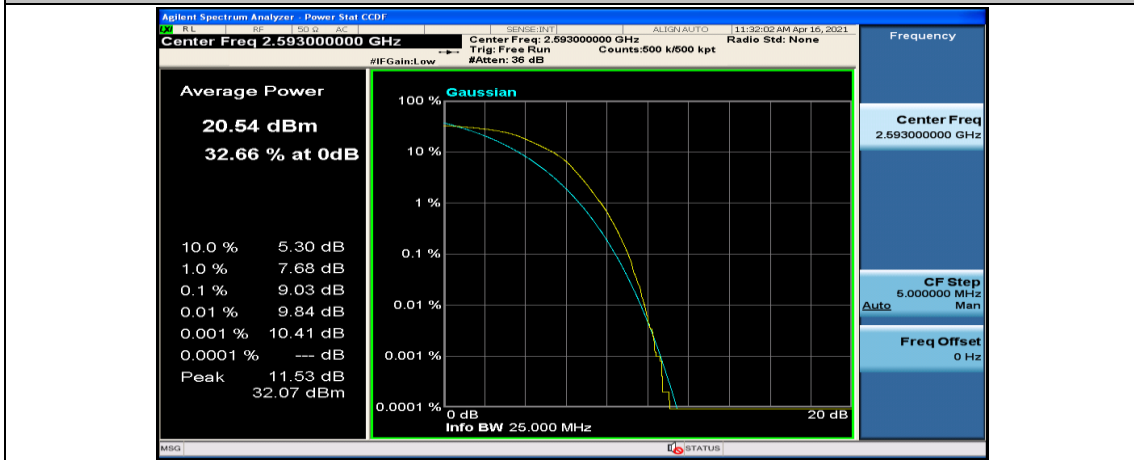

(Channel Bandwidth:20 MHz)_MCH_16QAM_100RB#0