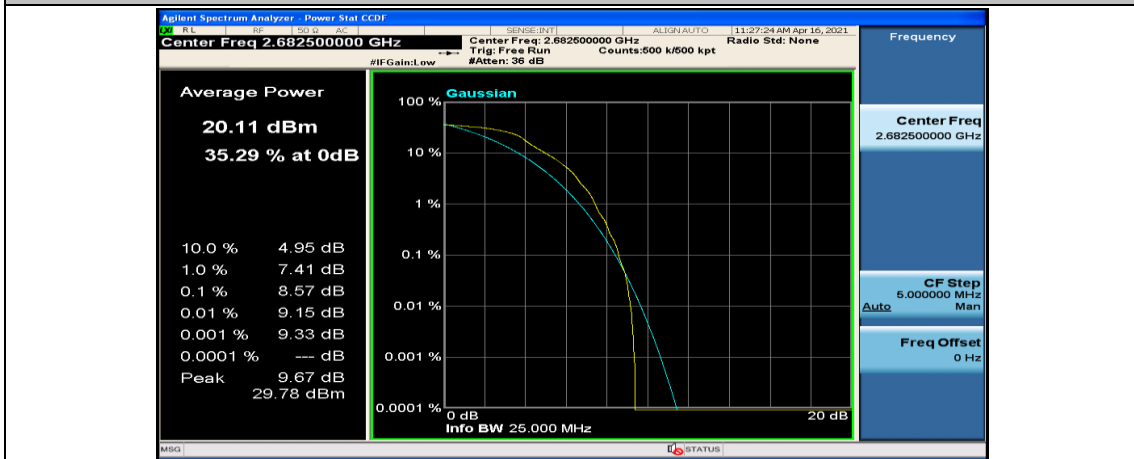

Channel Bandwidth: 15 MHz

(Channel Bandwidth:15 MHz)_LCH_QPSK_37RB#18

(Channel Bandwidth:15 MHz)_LCH_QPSK_37RB#38

(Channel Bandwidth:15 MHz)_LCH_QPSK_75RB#0

(Channel Bandwidth:15 MHz)_MCH_QPSK_1RB#0

(Channel Bandwidth:15 MHz)_MCH_QPSK_1RB#37

(Channel Bandwidth:15 MHz)_MCH_QPSK_1RB#74

(Channel Bandwidth:15 MHz)_MCH_QPSK_37RB#0

(Channel Bandwidth:15 MHz)_MCH_QPSK_37RB#18

(Channel Bandwidth:15 MHz)_MCH_QPSK_37RB#38

(Channel Bandwidth:15 MHz)_MCH_QPSK_75RB#0

(Channel Bandwidth:15 MHz)_HCH_QPSK_1RB#0

(Channel Bandwidth:15 MHz)_HCH_QPSK_1RB#37

(Channel Bandwidth:15 MHz)_HCH_QPSK_37RB#38

(Channel Bandwidth:15 MHz)_HCH_QPSK_75RB#0

(Channel Bandwidth:15 MHz)_LCH_16QAM_37RB#18