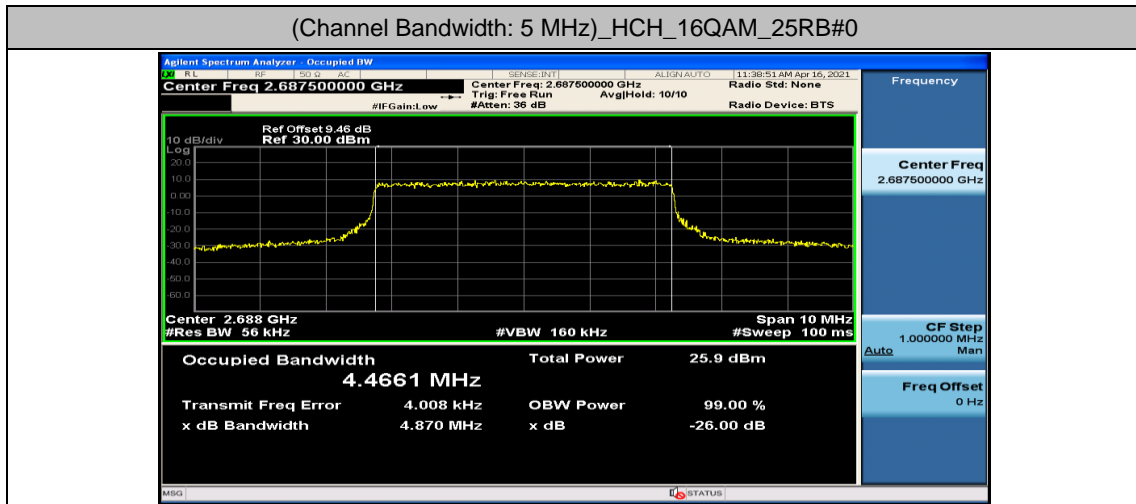

Channel Bandwidth: 15 MHz

Channel Bandwidth: 15 MHz						
Modulation	Channel	RB Configuration		Occupied Bandwidth (MHz)	26dB Bandwidth (MHz)	Verdict
		Size	Offset			
QPSK	LCH	75	0	13.379	13.97	PASS
	MCH	75	0	13.396	13.97	PASS
	HCH	75	0	13.407	14.04	PASS
16QAM	LCH	75	0	13.382	13.95	PASS
	MCH	75	0	13.387	14.04	PASS
	HCH	75	0	13.396	14.00	PASS

Channel Bandwidth: 20 MHz

Channel Bandwidth: 20 MHz						
Modulation	Channel	RB Configuration		Occupied Bandwidth (MHz)	26dB Bandwidth (MHz)	Verdict
		Size	Offset			
QPSK	LCH	100	0	17.809	18.51	PASS
	MCH	100	0	17.873	18.67	PASS
	HCH	100	0	17.848	18.53	PASS
16QAM	LCH	100	0	17.813	18.51	PASS
	MCH	100	0	17.850	18.55	PASS
	HCH	100	0	17.855	18.54	PASS

Test Graphs

Channel Bandwidth: 5 MHz

Channel Bandwidth: 10 MHz