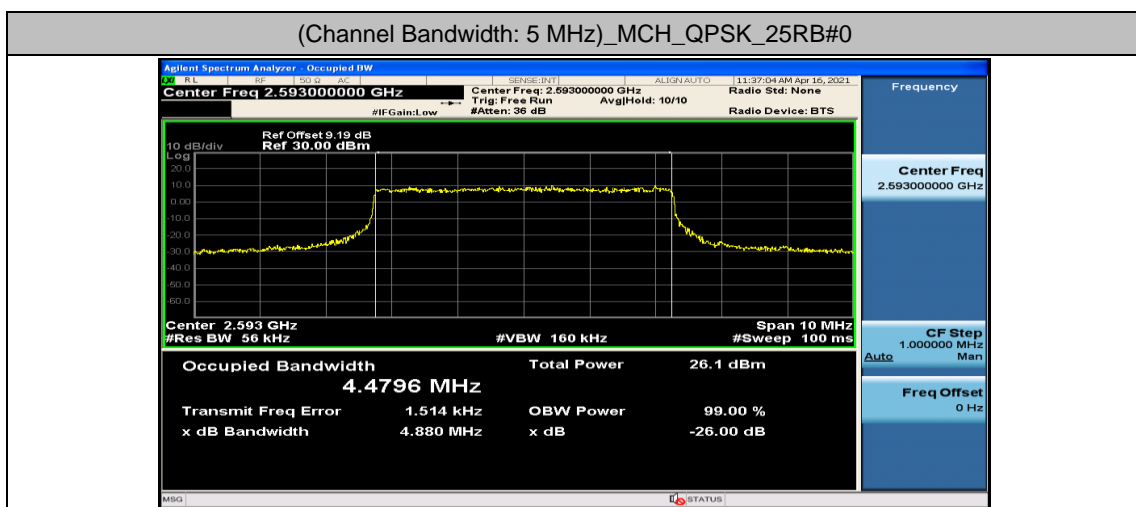

Channel Bandwidth: 20 MHz

Channel Bandwidth: 20 MHz						
Modulation	Channel	RB Configuration		Occupied Bandwidth (MHz)	26dB Bandwidth (MHz)	Verdict
		Size	Offset			
QPSK	LCH	100	0	17.809	18.51	PASS
	MCH	100	0	17.873	18.67	PASS
	HCH	100	0	17.848	18.53	PASS
16QAM	LCH	100	0	17.813	18.51	PASS
	MCH	100	0	17.850	18.55	PASS
	HCH	100	0	17.855	18.54	PASS

Test Graphs

Channel Bandwidth: 5 MHz