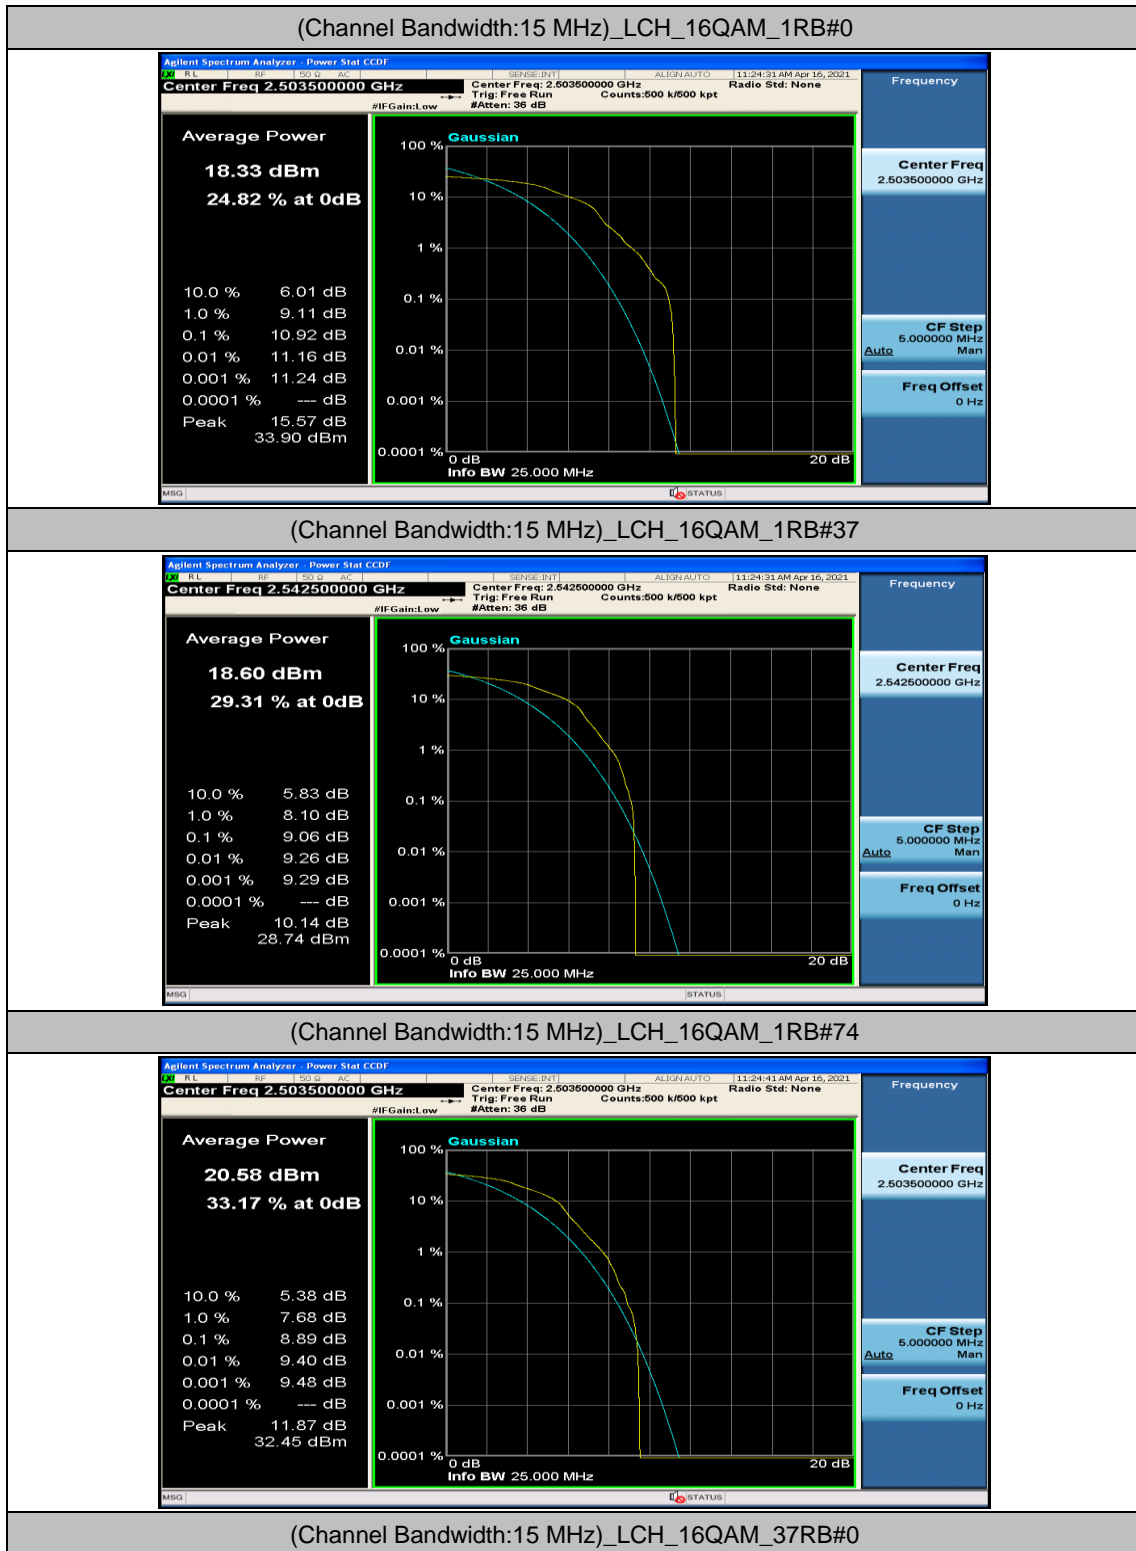

(Channel Bandwidth:15 MHz)_MCH_QPSK_1RB#74

(Channel Bandwidth:15 MHz)_MCH_QPSK_37RB#0

(Channel Bandwidth:15 MHz)_MCH_QPSK_37RB#18

(Channel Bandwidth:15 MHz)_MCH_QPSK_37RB#38

(Channel Bandwidth:15 MHz)_MCH_QPSK_75RB#0

(Channel Bandwidth:15 MHz)_HCH_QPSK_1RB#0

(Channel Bandwidth:15 MHz)_HCH_QPSK_1RB#37

(Channel Bandwidth:15 MHz)_HCH_QPSK_37RB#38

(Channel Bandwidth:15 MHz)_HCH_QPSK_75RB#0

(Channel Bandwidth:15 MHz)_LCH_16QAM_37RB#18

(Channel Bandwidth:15 MHz)_LCH_16QAM_37RB#38

(Channel Bandwidth:15 MHz)_LCH_16QAM_75RB#0

(Channel Bandwidth:15 MHz)_MCH_16QAM_1RB#0

(Channel Bandwidth:15 MHz)_MCH_16QAM_1RB#37

(Channel Bandwidth:15 MHz)_MCH_16QAM_1RB#74