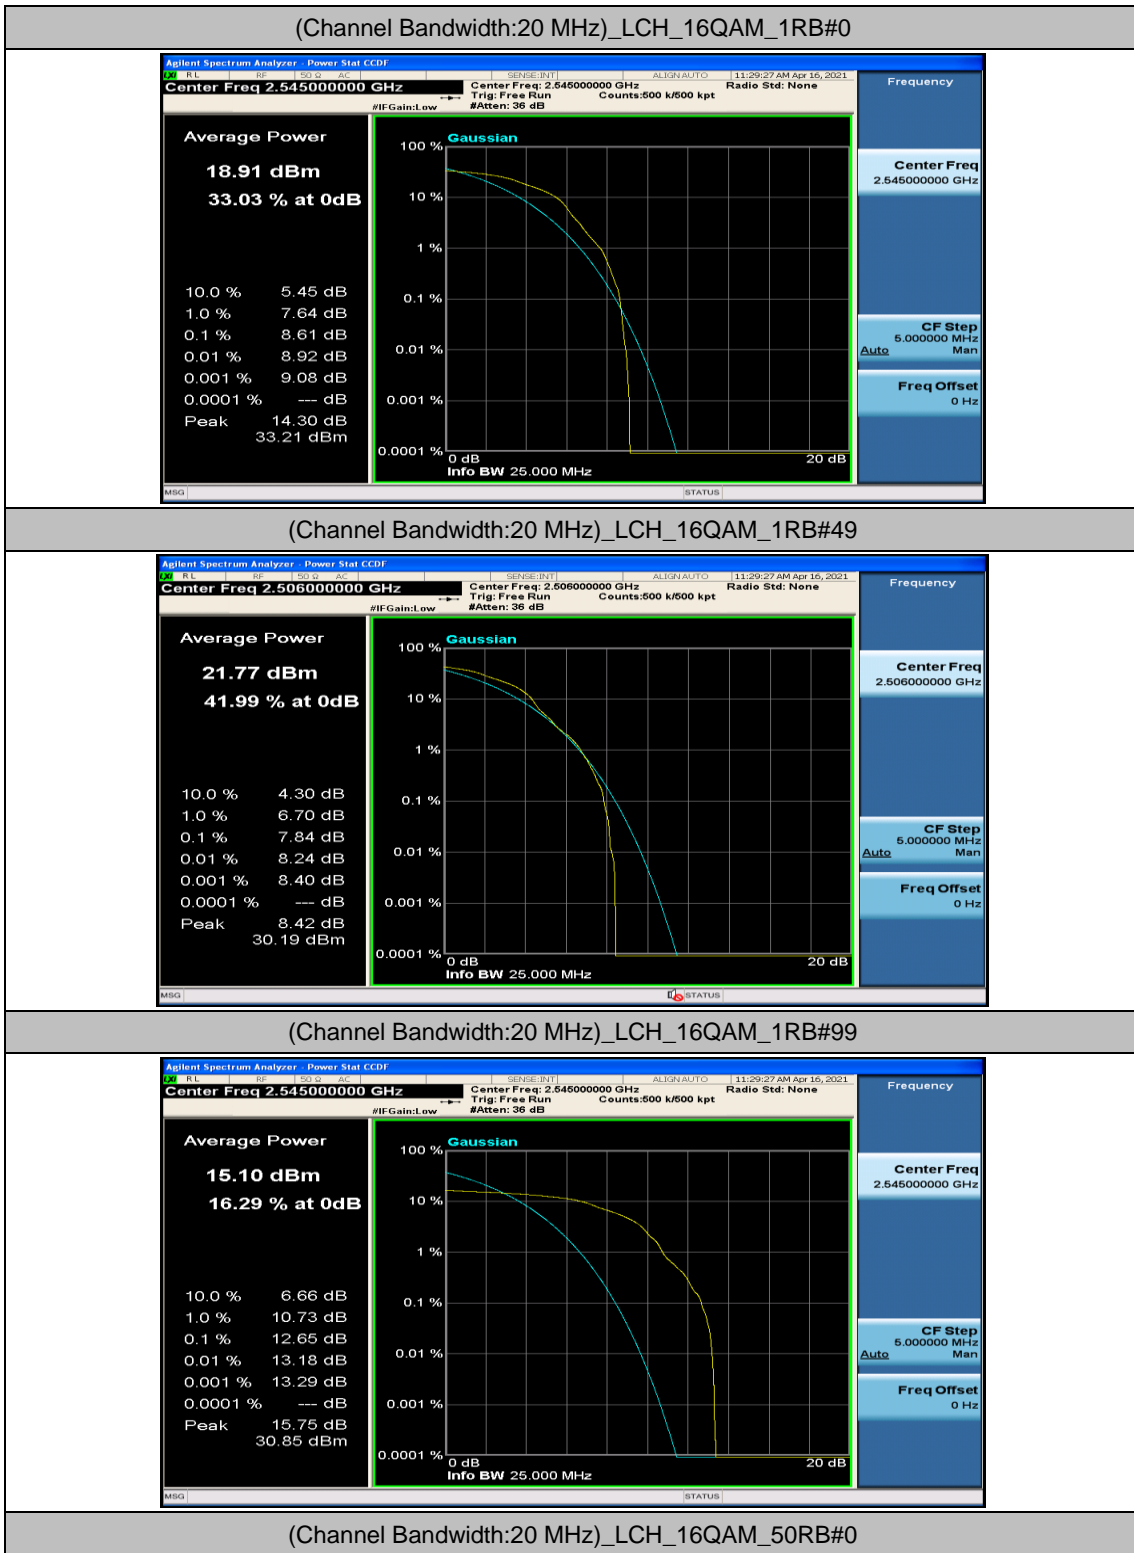

(Channel Bandwidth:20 MHz)_HCH_QPSK_1RB#49

(Channel Bandwidth:20 MHz)_HCH_QPSK_50RB#50

(Channel Bandwidth:20 MHz)_HCH_QPSK_100RB#0

(Channel Bandwidth:20 MHz)_LCH_16QAM_50RB#25

(Channel Bandwidth:20 MHz)_LCH_16QAM_50RB#50

(Channel Bandwidth:20 MHz)_LCH_16QAM_100RB#0

(Channel Bandwidth:20 MHz)_MCH_16QAM_1RB#0

(Channel Bandwidth:20 MHz)_MCH_16QAM_1RB#49

(Channel Bandwidth:20 MHz)_MCH_16QAM_1RB#99

(Channel Bandwidth:20 MHz)_MCH_16QAM_50RB#0