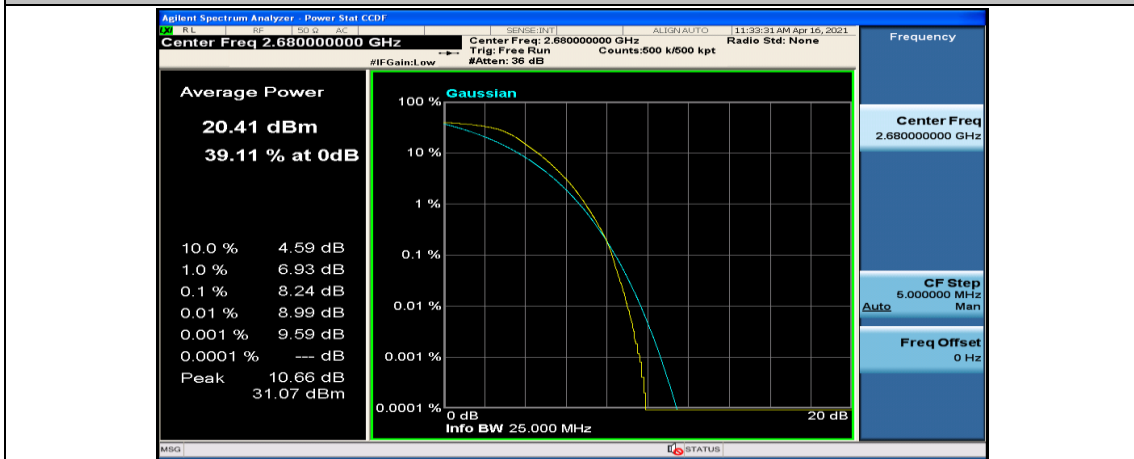

(Channel Bandwidth:20 MHz)_HCH_QPSK_1RB#49

(Channel Bandwidth:20 MHz)_HCH_QPSK_50RB#50

(Channel Bandwidth:20 MHz)_HCH_QPSK_100RB#0

(Channel Bandwidth:20 MHz)_LCH_16QAM_50RB#25

(Channel Bandwidth:20 MHz)_LCH_16QAM_50RB#50