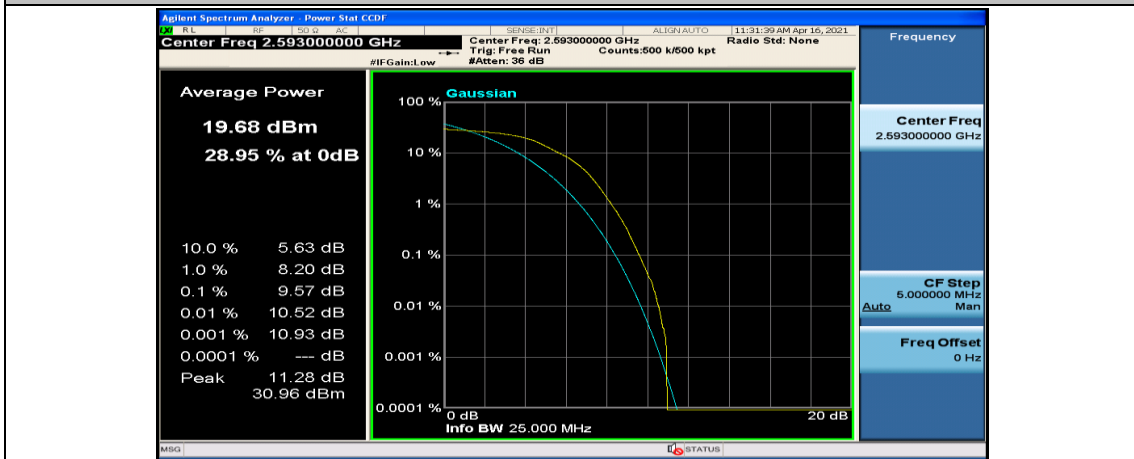

(Channel Bandwidth:20 MHz)_MCH_16QAM_50RB#25