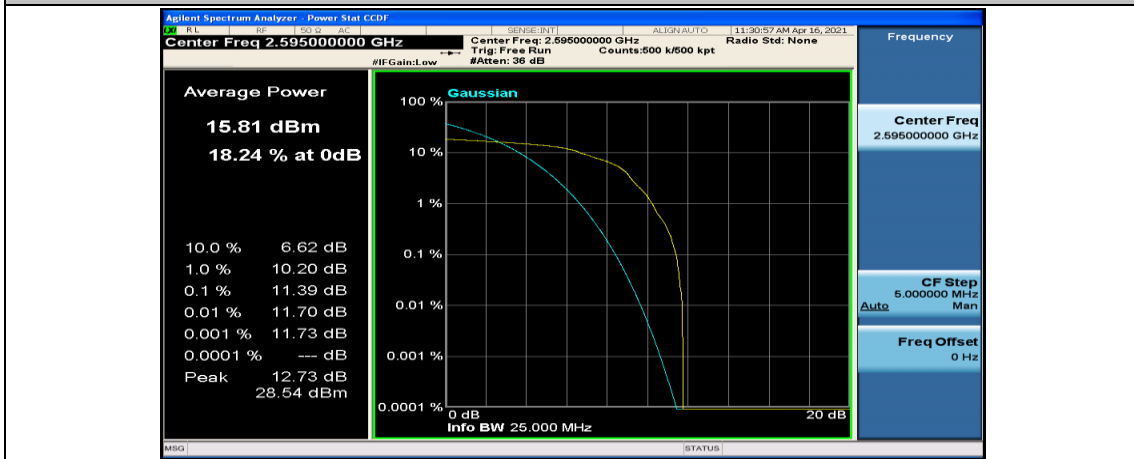

(Channel Bandwidth:20 MHz)_MCH_16QAM_1RB#49