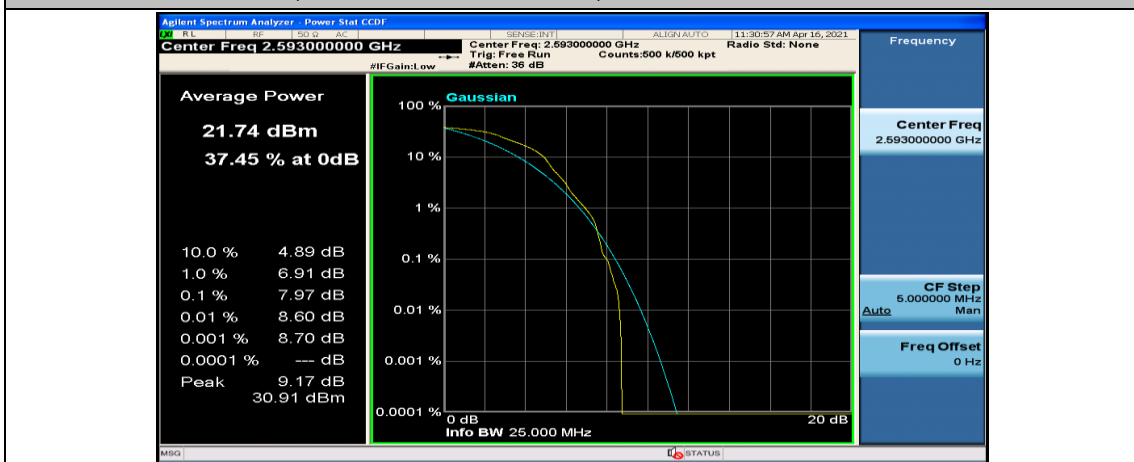

(Channel Bandwidth:20 MHz)_MCH_16QAM_1RB#0