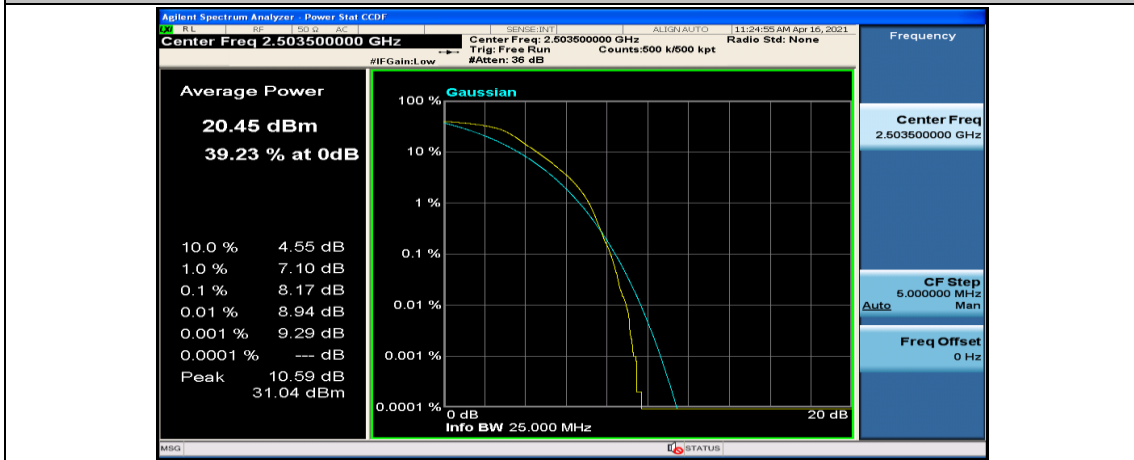

Channel Bandwidth: 15 MHz

(Channel Bandwidth:15 MHz)_LCH_QPSK_37RB#18

(Channel Bandwidth:15 MHz)_LCH_QPSK_37RB#38

(Channel Bandwidth:15 MHz)_LCH_QPSK_75RB#0

(Channel Bandwidth:15 MHz)_MCH_QPSK_1RB#0

(Channel Bandwidth:15 MHz)_MCH_QPSK_1RB#37

(Channel Bandwidth:15 MHz)_MCH_QPSK_1RB#74

(Channel Bandwidth:15 MHz)_MCH_QPSK_37RB#0

(Channel Bandwidth:15 MHz)_MCH_QPSK_37RB#18

(Channel Bandwidth:15 MHz)_MCH_QPSK_37RB#38

(Channel Bandwidth:15 MHz)_MCH_QPSK_75RB#0