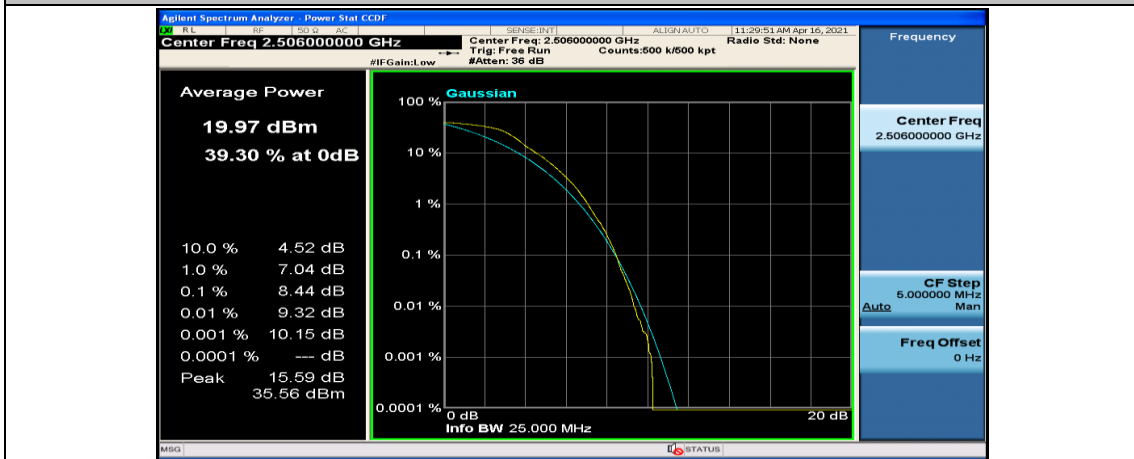

(Channel Bandwidth:15 MHz)_HCH_16QAM_1RB#37

(Channel Bandwidth:15 MHz)_HCH_16QAM_1RB#74

(Channel Bandwidth:15 MHz)_HCH_16QAM_37RB#0

(Channel Bandwidth:15 MHz)_HCH_16QAM_37RB#18

Channel Bandwidth: 20 MHz

(Channel Bandwidth:20 MHz)_LCH_QPSK_50RB#25

(Channel Bandwidth:20 MHz)_LCH_QPSK_50RB#50

(Channel Bandwidth:20 MHz)_LCH_QPSK_100RB#0

(Channel Bandwidth:20 MHz)_MCH_QPSK_1RB#0

(Channel Bandwidth:20 MHz)_MCH_QPSK_1RB#49

(Channel Bandwidth:20 MHz)_MCH_QPSK_1RB#99