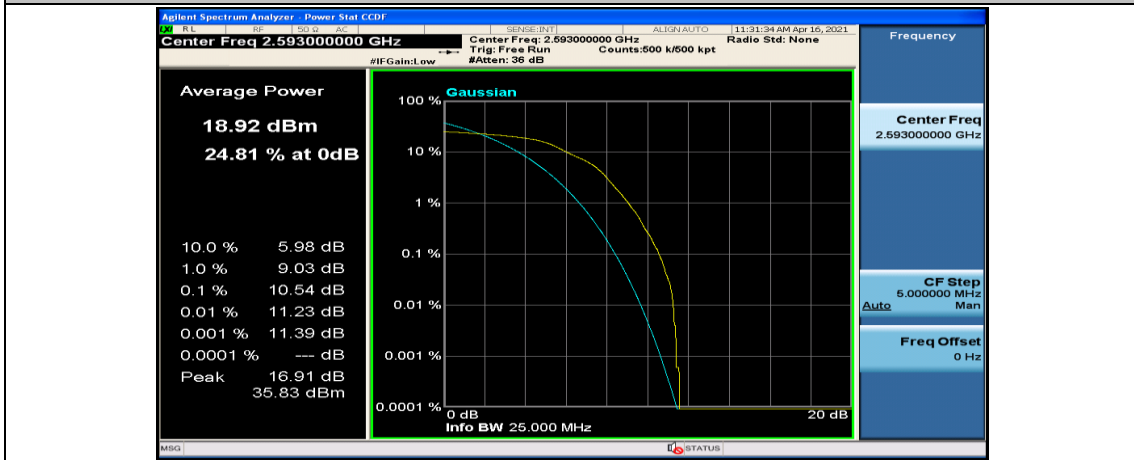

(Channel Bandwidth:20 MHz)_LCH_16QAM_100RB#0

(Channel Bandwidth:20 MHz)_MCH_16QAM_1RB#0

(Channel Bandwidth:20 MHz)_MCH_16QAM_1RB#49

(Channel Bandwidth:20 MHz)_MCH_16QAM_1RB#99

(Channel Bandwidth:20 MHz)_MCH_16QAM_50RB#0