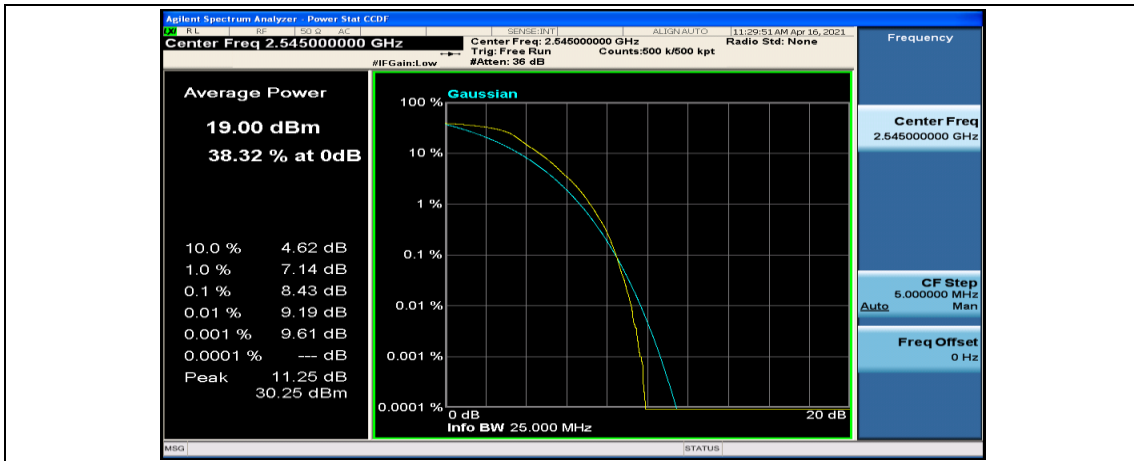

(Channel Bandwidth:20 MHz)_LCH_QPSK_100RB#0