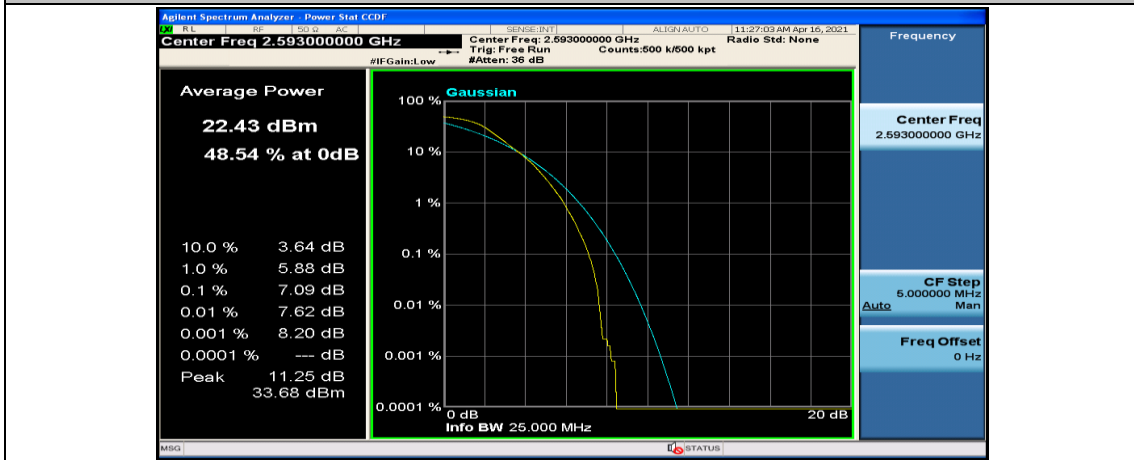

Channel Bandwidth: 15 MHz

(Channel Bandwidth:15 MHz)_LCH_QPSK_37RB#18

(Channel Bandwidth:15 MHz)_LCH_QPSK_37RB#38

(Channel Bandwidth:15 MHz)_LCH_QPSK_75RB#0

(Channel Bandwidth:15 MHz)_MCH_QPSK_1RB#0

(Channel Bandwidth:15 MHz)_MCH_QPSK_1RB#37

(Channel Bandwidth:15 MHz)_MCH_QPSK_1RB#74

(Channel Bandwidth:15 MHz)_MCH_QPSK_37RB#0

(Channel Bandwidth:15 MHz)_MCH_QPSK_37RB#18

(Channel Bandwidth:15 MHz)_MCH_QPSK_37RB#38

(Channel Bandwidth:15 MHz)_MCH_QPSK_75RB#0

(Channel Bandwidth:15 MHz)_HCH_QPSK_1RB#0

(Channel Bandwidth:15 MHz)_HCH_QPSK_1RB#37

(Channel Bandwidth:15 MHz)_HCH_QPSK_37RB#38

(Channel Bandwidth:15 MHz)_HCH_QPSK_75RB#0

(Channel Bandwidth:15 MHz)_LCH_16QAM_37RB#18