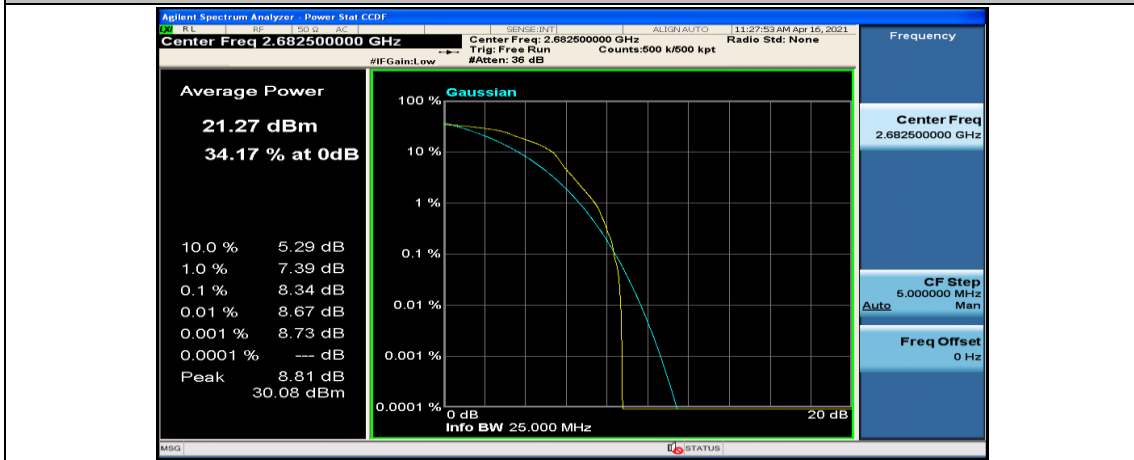

(Channel Bandwidth:15 MHz)_HCH_16QAM_1RB#74