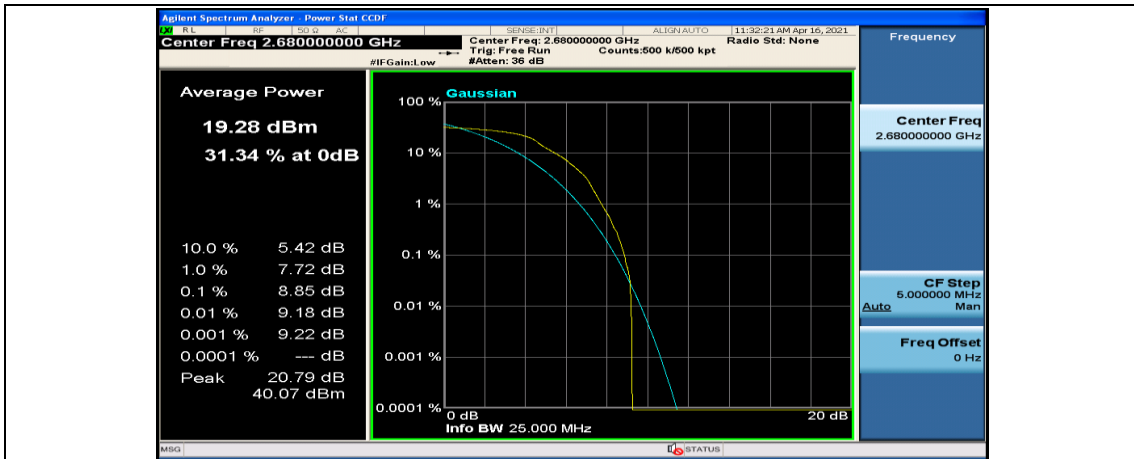

(Channel Bandwidth:20 MHz)_HCH_QPSK_1RB#49