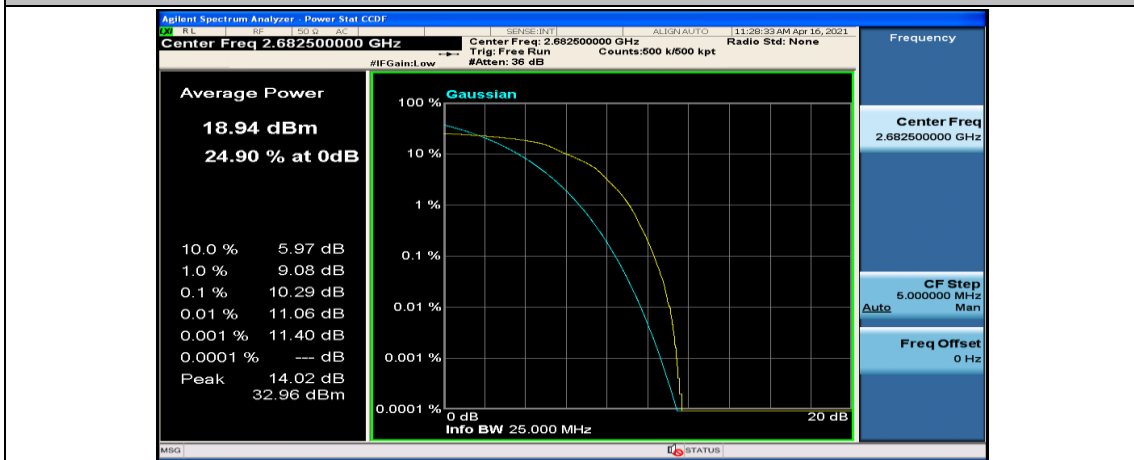

(Channel Bandwidth:15 MHz)_HCH_16QAM_1RB#37

(Channel Bandwidth:15 MHz)_HCH_16QAM_1RB#74

(Channel Bandwidth:15 MHz)_HCH_16QAM_37RB#0

(Channel Bandwidth:15 MHz)_HCH_16QAM_37RB#18

Channel Bandwidth: 20 MHz

(Channel Bandwidth:20 MHz)_LCH_QPSK_50RB#25

(Channel Bandwidth:20 MHz)_LCH_QPSK_50RB#50

(Channel Bandwidth:20 MHz)_LCH_QPSK_100RB#0

(Channel Bandwidth:20 MHz)_MCH_QPSK_1RB#0

(Channel Bandwidth:20 MHz)_MCH_QPSK_1RB#49

(Channel Bandwidth:20 MHz)_MCH_QPSK_1RB#99