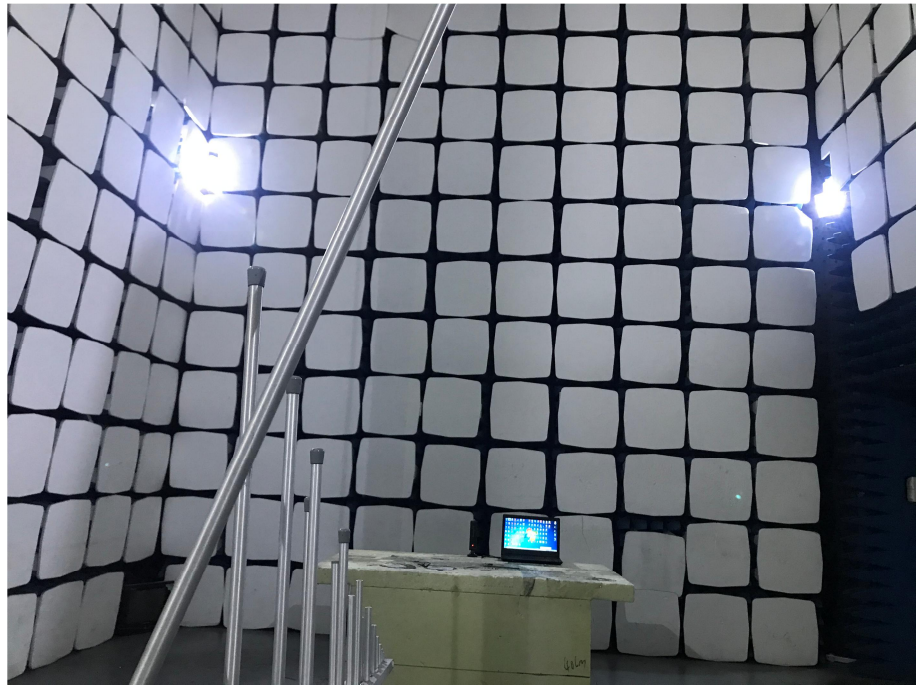

EXHIBIT 4 - TEST SETUP PHOTOGRAPHS

**Conducted Emission
Test Setup***

**Radiation Emission Test
Setup (Below 30MHz)**

Radiation Emission Test Setup (30MHz to 1GHz)

Radiation Emission Test Setup (1GHz to 18GHz)

Radiation Emission Test Setup (Above 18GHz)

***** END OF REPORT *****