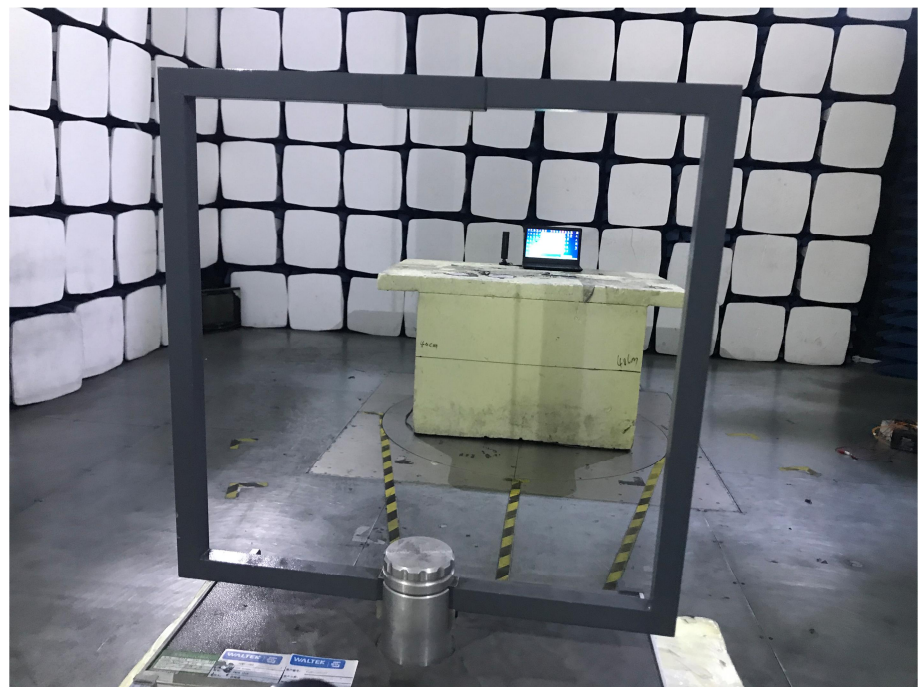

EXHIBIT 4 - TEST SETUP PHOTOGRAPHS

**Conducted Emission
Test Setup***

**Radiation Emission Test
Setup (Below 30MHz)**

Radiation Emission Test Setup (30MHz to 1GHz)

Radiation Emission Test Setup (1GHz to 18GHz)

Radiation Emission Test Setup (Above 18GHz)

***** END OF REPORT *****