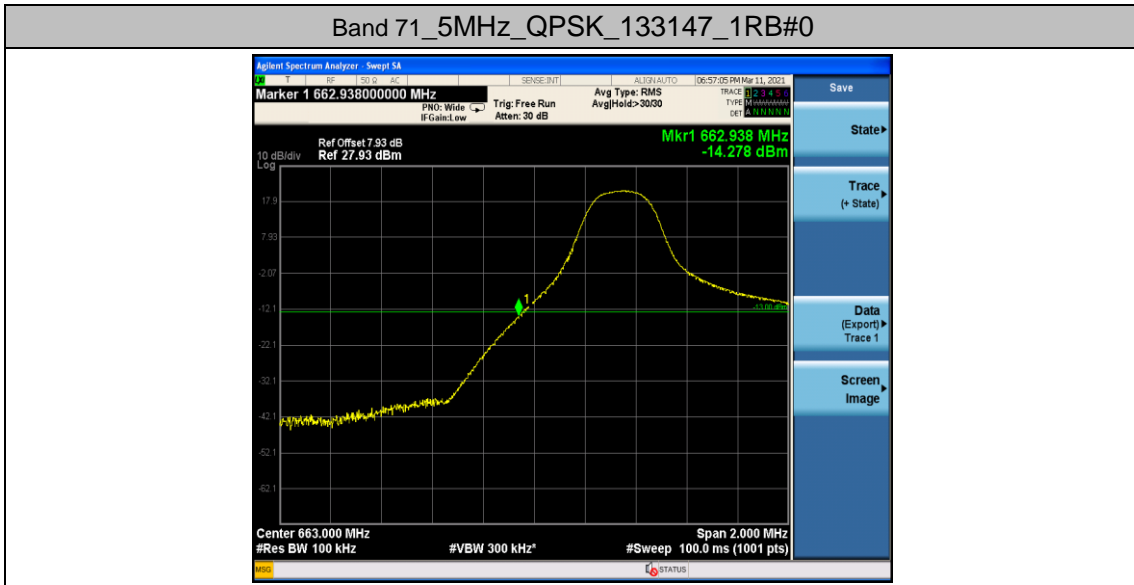

Test Graphs