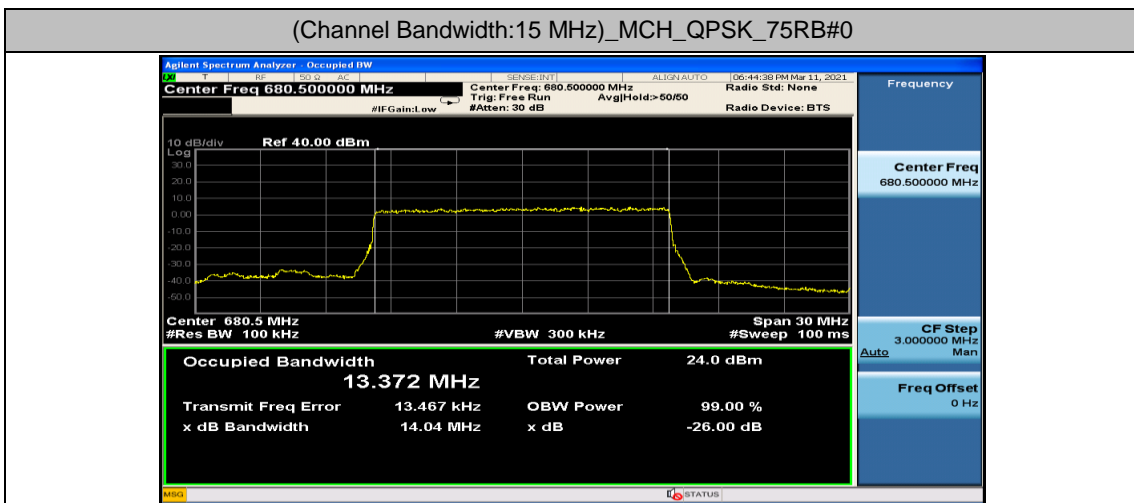

Test Graphs

Channel Bandwidth: 5 MHz

Channel Bandwidth: 10 MHz

Channel Bandwidth: 15 MHz

Channel Bandwidth: 20 MHz

Appendix D: Band Edge

Test Result

Band	Bandwidth	Modulation	Channel	RB Configuration	Verdict
Band 71	5MHz	QPSK	133147	1RB#0	PASS
Band 71	5MHz	QPSK	133147	25RB#0	PASS
Band 71	5MHz	QPSK	133447	1RB#0	PASS
Band 71	5MHz	QPSK	133447	25RB#0	PASS
Band 71	5MHz	16QAM	133147	1RB#0	PASS
Band 71	5MHz	16QAM	133147	25RB#0	PASS
Band 71	5MHz	16QAM	133447	1RB#0	PASS
Band 71	5MHz	16QAM	133447	25RB#0	PASS
Band 71	10MHz	QPSK	133172	1RB#0	PASS
Band 71	10MHz	QPSK	133172	1RB#49	PASS
Band 71	10MHz	QPSK	133172	50RB#0	PASS
Band 71	10MHz	QPSK	133422	1RB#0	PASS
Band 71	10MHz	QPSK	133422	50RB#0	PASS
Band 71	10MHz	16QAM	133172	1RB#0	PASS
Band 71	10MHz	16QAM	133172	50RB#0	PASS
Band 71	10MHz	16QAM	133422	1RB#0	PASS
Band 71	10MHz	16QAM	133422	50RB#0	PASS
Band 71	15MHz	QPSK	133197	1RB#0	PASS
Band 71	15MHz	QPSK	133197	75RB#0	PASS
Band 71	15MHz	QPSK	133397	1RB#0	PASS
Band 71	15MHz	QPSK	133397	75RB#0	PASS
Band 71	15MHz	16QAM	133197	1RB#0	PASS
Band 71	15MHz	16QAM	133197	75RB#0	PASS
Band 71	15MHz	16QAM	133397	1RB#0	PASS
Band 71	15MHz	16QAM	133397	75RB#0	PASS
Band 71	20MHz	QPSK	133222	1RB#0	PASS
Band 71	20MHz	QPSK	133222	100RB#0	PASS
Band 71	20MHz	QPSK	133372	1RB#0	PASS
Band 71	20MHz	QPSK	133372	100RB#0	PASS
Band 71	20MHz	16QAM	133222	1RB#0	PASS
Band 71	20MHz	16QAM	133222	100RB#0	PASS
Band 71	20MHz	16QAM	133372	1RB#0	PASS
Band 71	20MHz	16QAM	133372	100RB#0	PASS