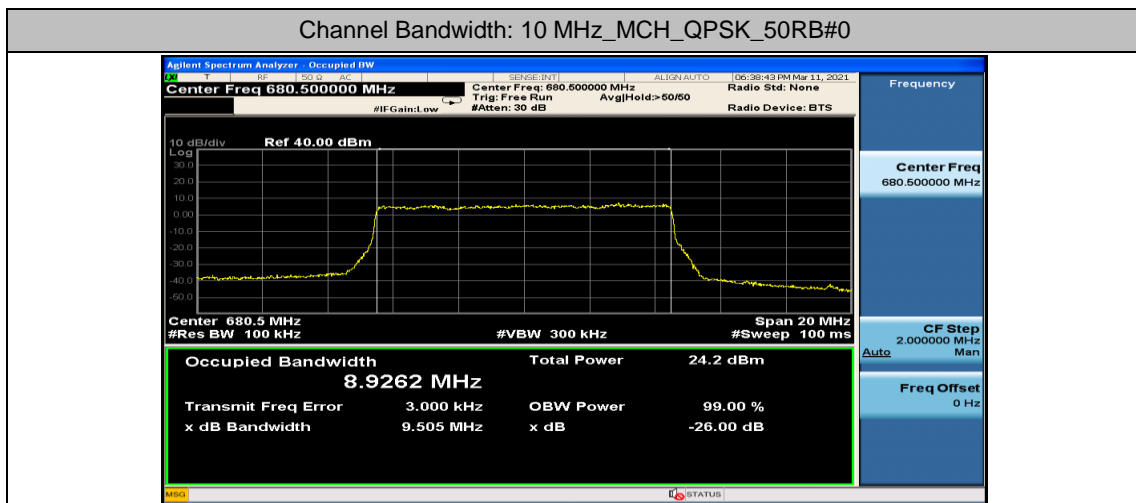

Test Graphs

Channel Bandwidth: 5 MHz

Channel Bandwidth: 10 MHz

Channel Bandwidth: 15 MHz

Channel Bandwidth: 20 MHz

Appendix D: Band Edge

Test Result

Band	Bandwidth	Modulation	Channel	RB Configuration	Verdict
Band 71	5MHz	QPSK	133147	1RB#0	PASS
Band 71	5MHz	QPSK	133147	25RB#0	PASS
Band 71	5MHz	QPSK	133447	1RB#0	PASS
Band 71	5MHz	QPSK	133447	25RB#0	PASS
Band 71	5MHz	16QAM	133147	1RB#0	PASS
Band 71	5MHz	16QAM	133147	25RB#0	PASS
Band 71	5MHz	16QAM	133447	1RB#0	PASS
Band 71	5MHz	16QAM	133447	25RB#0	PASS
Band 71	10MHz	QPSK	133172	1RB#0	PASS
Band 71	10MHz	QPSK	133172	1RB#49	PASS
Band 71	10MHz	QPSK	133172	50RB#0	PASS
Band 71	10MHz	QPSK	133422	1RB#0	PASS
Band 71	10MHz	QPSK	133422	50RB#0	PASS
Band 71	10MHz	16QAM	133172	1RB#0	PASS
Band 71	10MHz	16QAM	133172	50RB#0	PASS
Band 71	10MHz	16QAM	133422	1RB#0	PASS
Band 71	10MHz	16QAM	133422	50RB#0	PASS
Band 71	15MHz	QPSK	133197	1RB#0	PASS
Band 71	15MHz	QPSK	133197	75RB#0	PASS
Band 71	15MHz	QPSK	133397	1RB#0	PASS
Band 71	15MHz	QPSK	133397	75RB#0	PASS
Band 71	15MHz	16QAM	133197	1RB#0	PASS
Band 71	15MHz	16QAM	133197	75RB#0	PASS
Band 71	15MHz	16QAM	133397	1RB#0	PASS
Band 71	15MHz	16QAM	133397	75RB#0	PASS
Band 71	20MHz	QPSK	133222	1RB#0	PASS
Band 71	20MHz	QPSK	133222	100RB#0	PASS
Band 71	20MHz	QPSK	133372	1RB#0	PASS
Band 71	20MHz	QPSK	133372	100RB#0	PASS
Band 71	20MHz	16QAM	133222	1RB#0	PASS
Band 71	20MHz	16QAM	133222	100RB#0	PASS
Band 71	20MHz	16QAM	133372	1RB#0	PASS
Band 71	20MHz	16QAM	133372	100RB#0	PASS