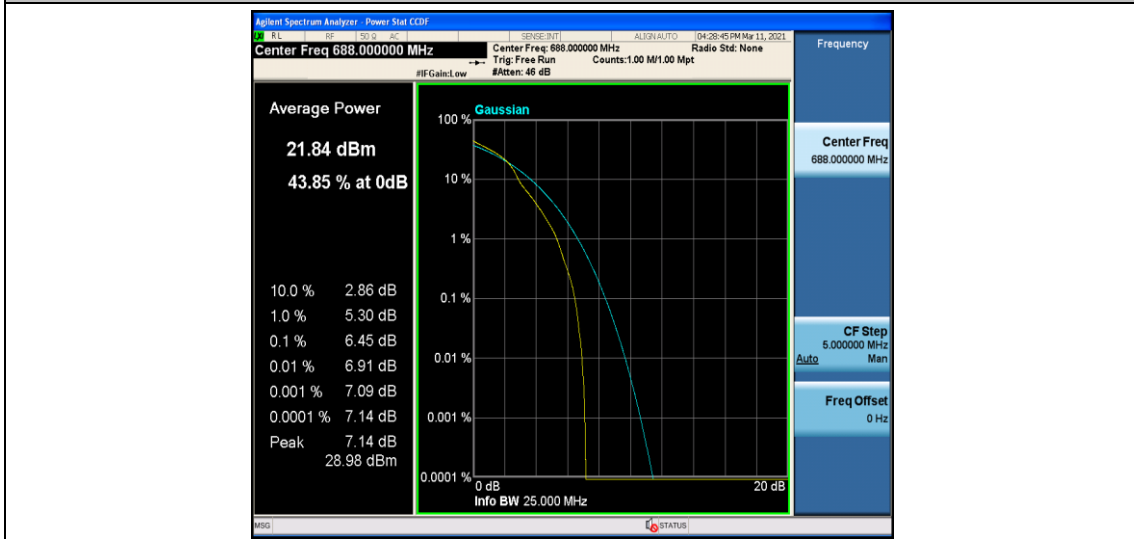

Band 71_20MHz_16QAM_133297_100RB#0

Band 71_20MHz_16QAM_133372_1RB#0

Band 71_20MHz_16QAM_133372_100RB#0

Appendix C: 26dB Bandwidth and Occupied Bandwidth

Test Result

Channel Bandwidth: 5 MHz

Channel Bandwidth: 5 MHz						
Modulation	Channel	RB Configuration		Occupied Bandwidth (MHz)	26dB Bandwidth (MHz)	Verdict
		Size	Offset			
QPSK	LCH	25	0	4.5025	4.864	PASS
	MCH	25	0	4.5071	4.915	PASS
	HCH	25	0	4.5076	4.924	PASS
16QAM	LCH	25	0	4.4992	4.903	PASS
	MCH	25	0	4.5092	4.925	PASS
	HCH	25	0	4.5089	4.903	PASS

Channel Bandwidth: 10 MHz

Channel Bandwidth: 10 MHz						
Modulation	Channel	RB Configuration		Occupied Bandwidth (MHz)	26dB Bandwidth (MHz)	Verdict
		Size	Offset			
QPSK	LCH	50	0	8.9238	9.435	PASS
	MCH	50	0	8.9262	9.505	PASS
	HCH	50	0	8.9428	9.452	PASS
16QAM	LCH	50	0	8.9092	9.423	PASS
	MCH	50	0	8.9437	9.490	PASS
	HCH	50	0	8.9449	9.569	PASS