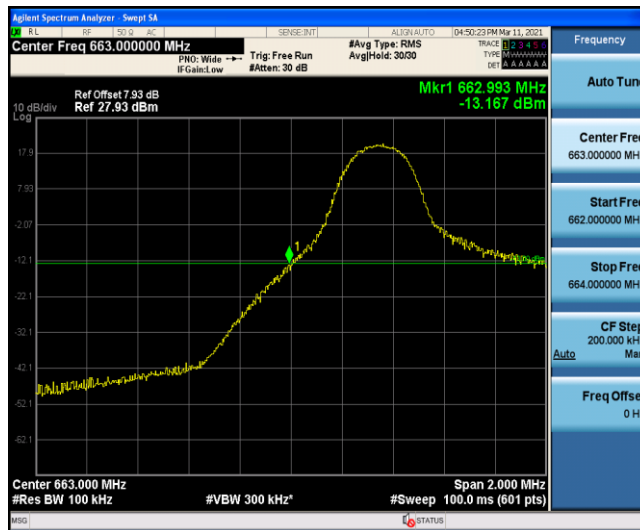

Band 71_5MHz_16QAM_133147_1RB#0