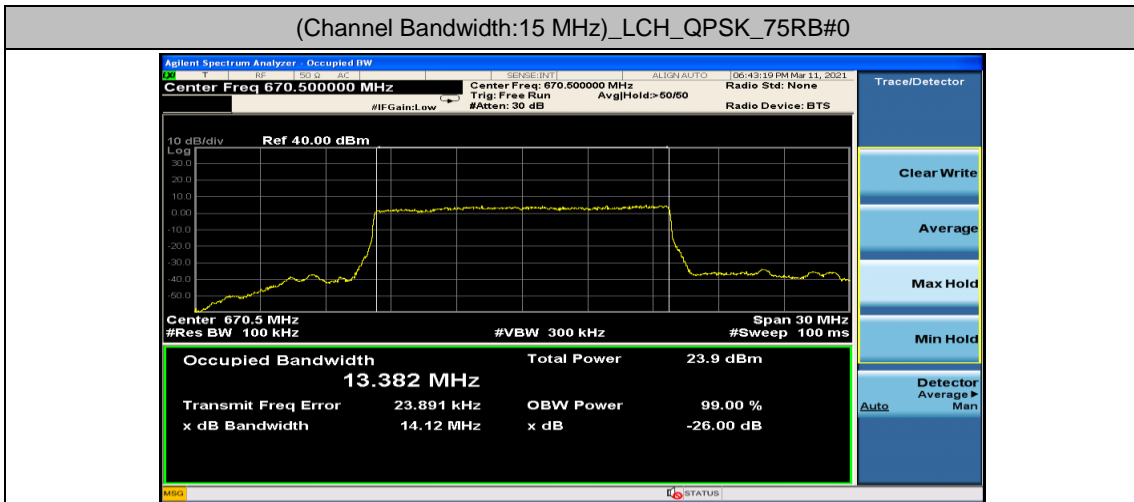

Test Graphs

Channel Bandwidth: 5 MHz

Channel Bandwidth: 10 MHz

Channel Bandwidth: 15 MHz

Channel Bandwidth: 20 MHz

Appendix D: Band Edge

Test Result

Band	Bandwidth	Modulation	Channel	RB Configuration	Verdict
Band 71	5MHz	QPSK	133147	1RB#0	PASS
Band 71	5MHz	QPSK	133147	25RB#0	PASS
Band 71	5MHz	QPSK	133447	1RB#0	PASS
Band 71	5MHz	QPSK	133447	25RB#0	PASS
Band 71	5MHz	16QAM	133147	1RB#0	PASS
Band 71	5MHz	16QAM	133147	25RB#0	PASS
Band 71	5MHz	16QAM	133447	1RB#0	PASS
Band 71	5MHz	16QAM	133447	25RB#0	PASS
Band 71	10MHz	QPSK	133172	1RB#0	PASS
Band 71	10MHz	QPSK	133172	1RB#49	PASS
Band 71	10MHz	QPSK	133172	50RB#0	PASS
Band 71	10MHz	QPSK	133422	1RB#0	PASS
Band 71	10MHz	QPSK	133422	50RB#0	PASS
Band 71	10MHz	16QAM	133172	1RB#0	PASS
Band 71	10MHz	16QAM	133172	50RB#0	PASS
Band 71	10MHz	16QAM	133422	1RB#0	PASS
Band 71	10MHz	16QAM	133422	50RB#0	PASS
Band 71	15MHz	QPSK	133197	1RB#0	PASS
Band 71	15MHz	QPSK	133197	75RB#0	PASS
Band 71	15MHz	QPSK	133397	1RB#0	PASS
Band 71	15MHz	QPSK	133397	75RB#0	PASS
Band 71	15MHz	16QAM	133197	1RB#0	PASS
Band 71	15MHz	16QAM	133197	75RB#0	PASS
Band 71	15MHz	16QAM	133397	1RB#0	PASS
Band 71	15MHz	16QAM	133397	75RB#0	PASS
Band 71	20MHz	QPSK	133222	1RB#0	PASS
Band 71	20MHz	QPSK	133222	100RB#0	PASS
Band 71	20MHz	QPSK	133372	1RB#0	PASS
Band 71	20MHz	QPSK	133372	100RB#0	PASS
Band 71	20MHz	16QAM	133222	1RB#0	PASS
Band 71	20MHz	16QAM	133222	100RB#0	PASS
Band 71	20MHz	16QAM	133372	1RB#0	PASS
Band 71	20MHz	16QAM	133372	100RB#0	PASS