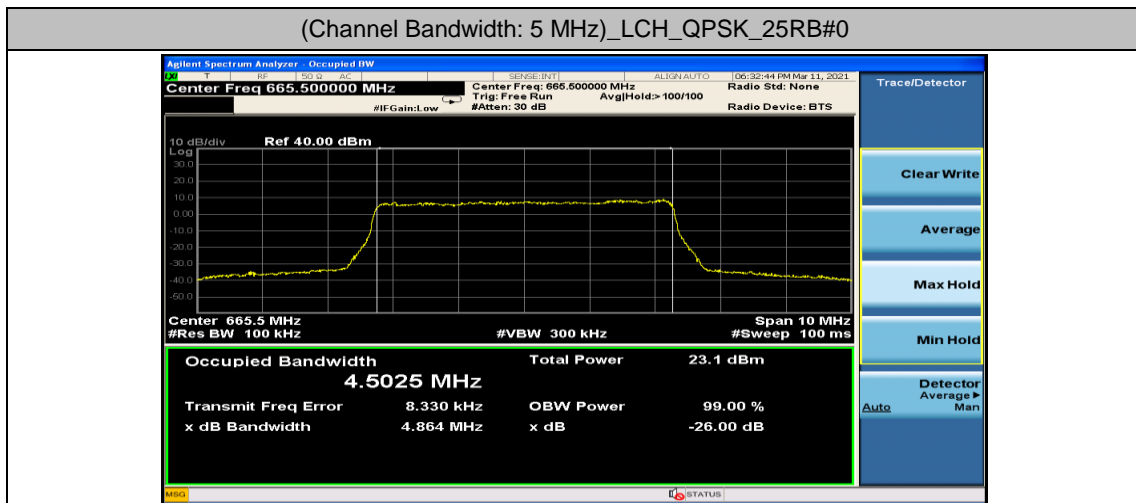

Channel Bandwidth: 20 MHz

Channel Bandwidth: 20 MHz						
Modulation	Channel	RB Configuration		Occupied Bandwidth (MHz)	26dB Bandwidth (MHz)	Verdict
		Size	Offset			
QPSK	LCH	100	0	17.808	18.66	PASS
	MCH	100	0	17.818	18.49	PASS
	HCH	100	0	17.855	18.65	PASS
16QAM	LCH	100	0	17.832	18.53	PASS
	MCH	100	0	17.827	18.67	PASS
	HCH	100	0	17.834	18.57	PASS

Test Graphs

Channel Bandwidth: 5 MHz