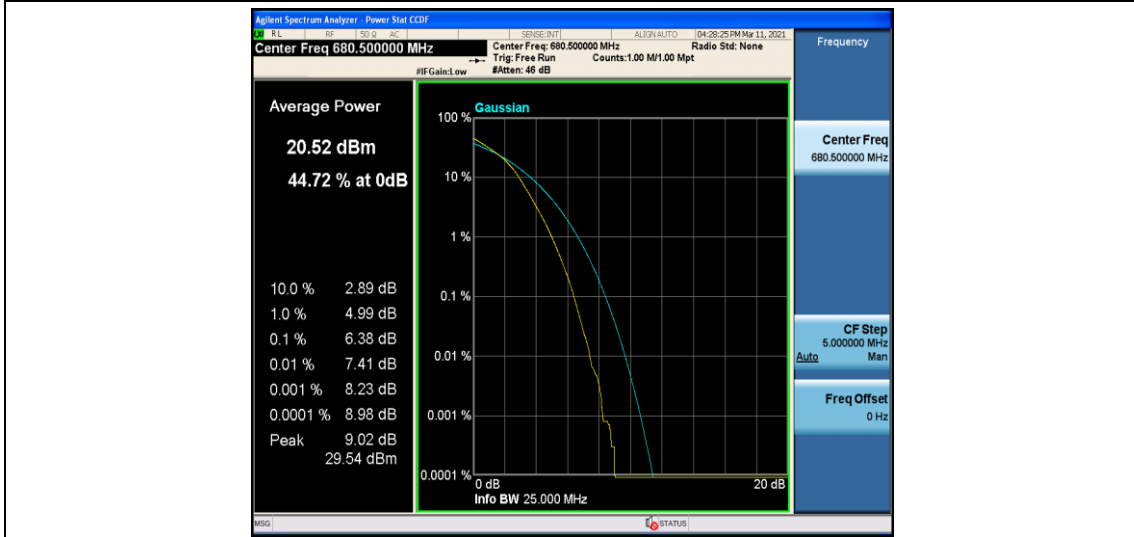

Band 71_20MHz_16QAM_133297_100RB#0

Band 71_20MHz_16QAM_133372_1RB#0

Band 71_20MHz_16QAM_133372_100RB#0

Appendix C: 26dB Bandwidth and Occupied Bandwidth

Test Result

Channel Bandwidth: 5 MHz

Channel Bandwidth: 5 MHz						
Modulation	Channel	RB Configuration		Occupied Bandwidth (MHz)	26dB Bandwidth (MHz)	Verdict
		Size	Offset			
QPSK	LCH	25	0	4.5025	4.864	PASS
	MCH	25	0	4.5071	4.915	PASS
	HCH	25	0	4.5076	4.924	PASS
16QAM	LCH	25	0	4.4992	4.903	PASS
	MCH	25	0	4.5092	4.925	PASS
	HCH	25	0	4.5089	4.903	PASS

Channel Bandwidth: 10 MHz

Channel Bandwidth: 10 MHz						
Modulation	Channel	RB Configuration		Occupied Bandwidth (MHz)	26dB Bandwidth (MHz)	Verdict
		Size	Offset			
QPSK	LCH	50	0	8.9238	9.435	PASS
	MCH	50	0	8.9262	9.505	PASS
	HCH	50	0	8.9428	9.452	PASS
16QAM	LCH	50	0	8.9092	9.423	PASS
	MCH	50	0	8.9437	9.490	PASS
	HCH	50	0	8.9449	9.569	PASS