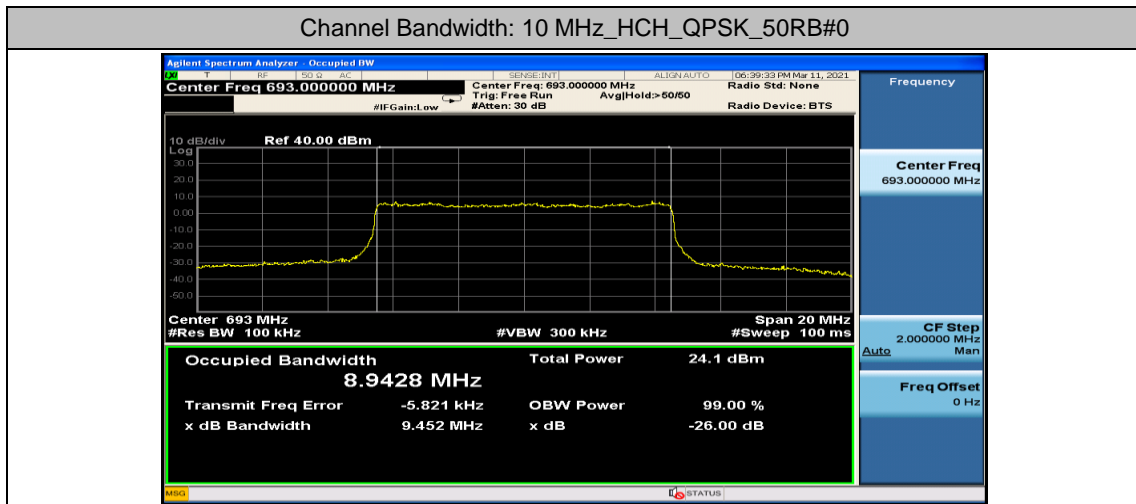

Test Graphs

Channel Bandwidth: 5 MHz

Channel Bandwidth: 10 MHz

Channel Bandwidth: 15 MHz

Channel Bandwidth: 20 MHz

Appendix D: Band Edge

Test Result

Band	Bandwidth	Modulation	Channel	RB Configuration	Verdict
Band 71	5MHz	QPSK	133147	1RB#0	PASS
Band 71	5MHz	QPSK	133147	25RB#0	PASS
Band 71	5MHz	QPSK	133447	1RB#0	PASS
Band 71	5MHz	QPSK	133447	25RB#0	PASS
Band 71	5MHz	16QAM	133147	1RB#0	PASS
Band 71	5MHz	16QAM	133147	25RB#0	PASS
Band 71	5MHz	16QAM	133447	1RB#0	PASS
Band 71	5MHz	16QAM	133447	25RB#0	PASS
Band 71	10MHz	QPSK	133172	1RB#0	PASS
Band 71	10MHz	QPSK	133172	1RB#49	PASS
Band 71	10MHz	QPSK	133172	50RB#0	PASS
Band 71	10MHz	QPSK	133422	1RB#0	PASS
Band 71	10MHz	QPSK	133422	50RB#0	PASS
Band 71	10MHz	16QAM	133172	1RB#0	PASS
Band 71	10MHz	16QAM	133172	50RB#0	PASS
Band 71	10MHz	16QAM	133422	1RB#0	PASS
Band 71	10MHz	16QAM	133422	50RB#0	PASS
Band 71	15MHz	QPSK	133197	1RB#0	PASS
Band 71	15MHz	QPSK	133197	75RB#0	PASS
Band 71	15MHz	QPSK	133397	1RB#0	PASS
Band 71	15MHz	QPSK	133397	75RB#0	PASS
Band 71	15MHz	16QAM	133197	1RB#0	PASS
Band 71	15MHz	16QAM	133197	75RB#0	PASS
Band 71	15MHz	16QAM	133397	1RB#0	PASS
Band 71	15MHz	16QAM	133397	75RB#0	PASS
Band 71	20MHz	QPSK	133222	1RB#0	PASS
Band 71	20MHz	QPSK	133222	100RB#0	PASS
Band 71	20MHz	QPSK	133372	1RB#0	PASS
Band 71	20MHz	QPSK	133372	100RB#0	PASS
Band 71	20MHz	16QAM	133222	1RB#0	PASS
Band 71	20MHz	16QAM	133222	100RB#0	PASS
Band 71	20MHz	16QAM	133372	1RB#0	PASS
Band 71	20MHz	16QAM	133372	100RB#0	PASS