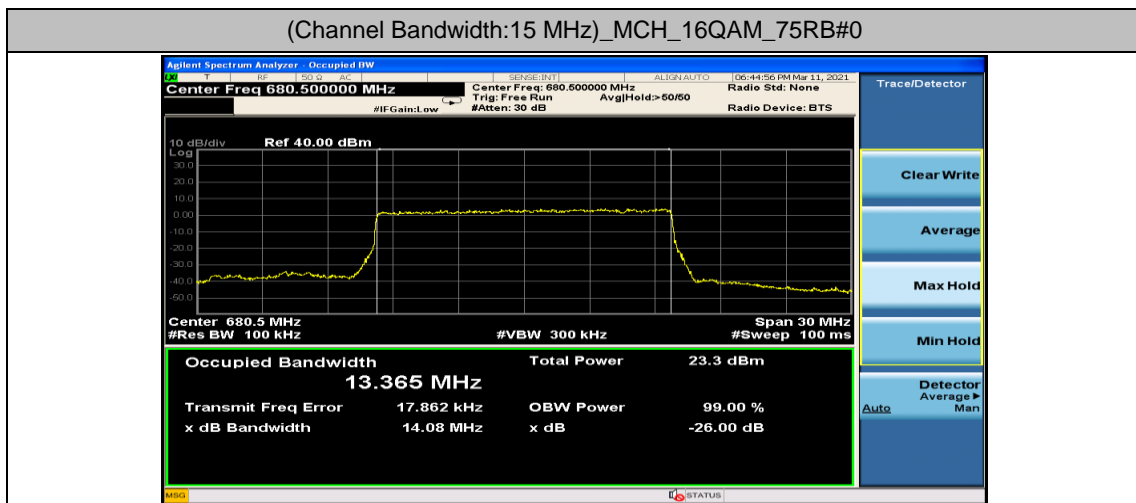

Test Graphs

Channel Bandwidth: 5 MHz

Channel Bandwidth: 10 MHz

Channel Bandwidth: 15 MHz

Channel Bandwidth: 20 MHz

Appendix D: Band Edge

Test Result

Band	Bandwidth	Modulation	Channel	RB Configuration	Verdict
Band 71	5MHz	QPSK	133147	1RB#0	PASS
Band 71	5MHz	QPSK	133147	25RB#0	PASS
Band 71	5MHz	QPSK	133447	1RB#0	PASS
Band 71	5MHz	QPSK	133447	25RB#0	PASS
Band 71	5MHz	16QAM	133147	1RB#0	PASS
Band 71	5MHz	16QAM	133147	25RB#0	PASS
Band 71	5MHz	16QAM	133447	1RB#0	PASS
Band 71	5MHz	16QAM	133447	25RB#0	PASS
Band 71	10MHz	QPSK	133172	1RB#0	PASS
Band 71	10MHz	QPSK	133172	1RB#49	PASS
Band 71	10MHz	QPSK	133172	50RB#0	PASS
Band 71	10MHz	QPSK	133422	1RB#0	PASS
Band 71	10MHz	QPSK	133422	50RB#0	PASS
Band 71	10MHz	16QAM	133172	1RB#0	PASS
Band 71	10MHz	16QAM	133172	50RB#0	PASS
Band 71	10MHz	16QAM	133422	1RB#0	PASS
Band 71	10MHz	16QAM	133422	50RB#0	PASS
Band 71	15MHz	QPSK	133197	1RB#0	PASS
Band 71	15MHz	QPSK	133197	75RB#0	PASS
Band 71	15MHz	QPSK	133397	1RB#0	PASS
Band 71	15MHz	QPSK	133397	75RB#0	PASS
Band 71	15MHz	16QAM	133197	1RB#0	PASS
Band 71	15MHz	16QAM	133197	75RB#0	PASS
Band 71	15MHz	16QAM	133397	1RB#0	PASS
Band 71	15MHz	16QAM	133397	75RB#0	PASS
Band 71	20MHz	QPSK	133222	1RB#0	PASS
Band 71	20MHz	QPSK	133222	100RB#0	PASS
Band 71	20MHz	QPSK	133372	1RB#0	PASS
Band 71	20MHz	QPSK	133372	100RB#0	PASS
Band 71	20MHz	16QAM	133222	1RB#0	PASS
Band 71	20MHz	16QAM	133222	100RB#0	PASS
Band 71	20MHz	16QAM	133372	1RB#0	PASS
Band 71	20MHz	16QAM	133372	100RB#0	PASS