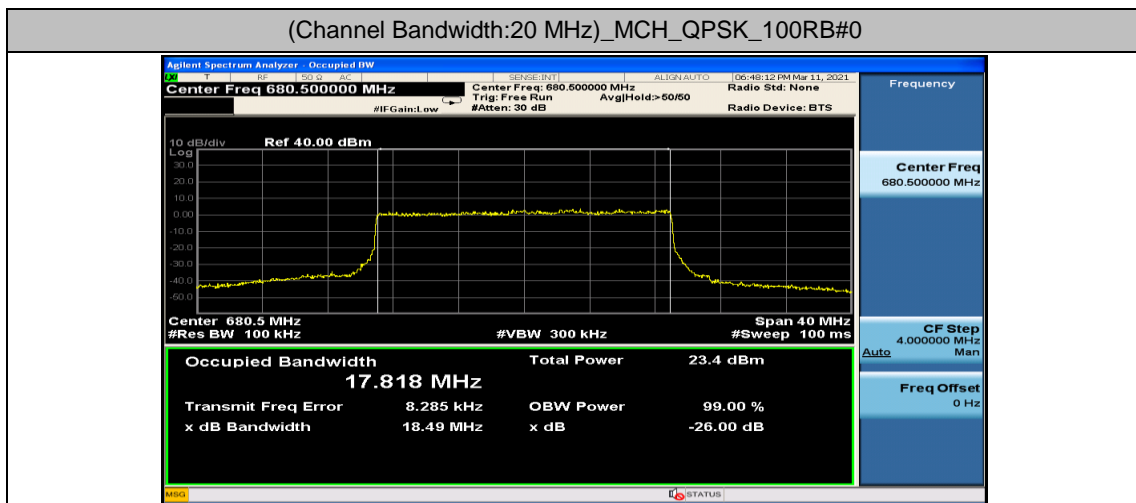

Channel Bandwidth: 20 MHz