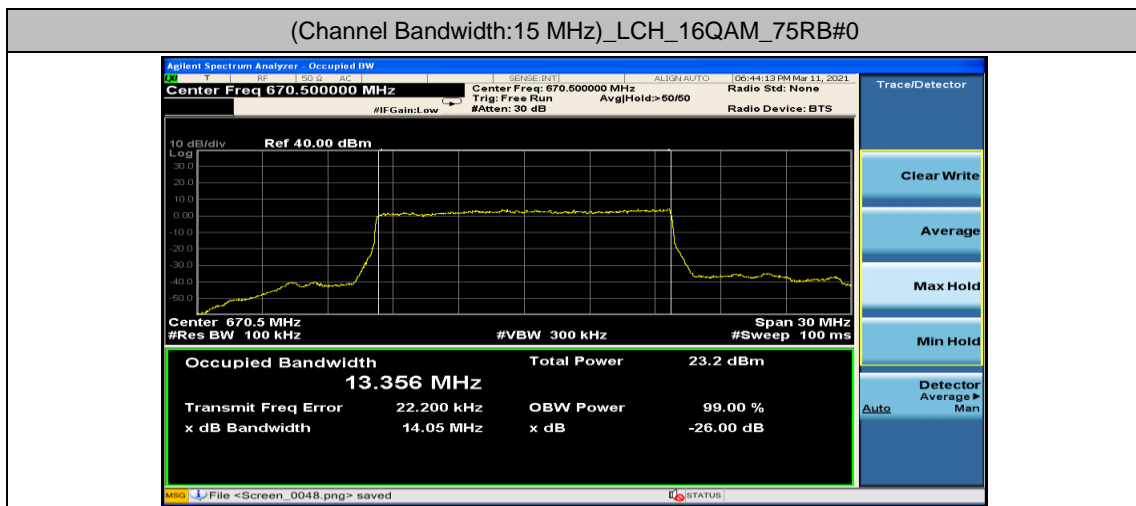

Test Graphs

Channel Bandwidth: 5 MHz

Channel Bandwidth: 10 MHz

Channel Bandwidth: 15 MHz

Channel Bandwidth: 20 MHz

Appendix D: Band Edge

Test Result

Band	Bandwidth	Modulation	Channel	RB Configuration	Verdict
Band 71	5MHz	QPSK	133147	1RB#0	PASS
Band 71	5MHz	QPSK	133147	25RB#0	PASS
Band 71	5MHz	QPSK	133447	1RB#0	PASS
Band 71	5MHz	QPSK	133447	25RB#0	PASS
Band 71	5MHz	16QAM	133147	1RB#0	PASS
Band 71	5MHz	16QAM	133147	25RB#0	PASS
Band 71	5MHz	16QAM	133447	1RB#0	PASS
Band 71	5MHz	16QAM	133447	25RB#0	PASS
Band 71	10MHz	QPSK	133172	1RB#0	PASS
Band 71	10MHz	QPSK	133172	1RB#49	PASS
Band 71	10MHz	QPSK	133172	50RB#0	PASS
Band 71	10MHz	QPSK	133422	1RB#0	PASS
Band 71	10MHz	QPSK	133422	50RB#0	PASS
Band 71	10MHz	16QAM	133172	1RB#0	PASS
Band 71	10MHz	16QAM	133172	50RB#0	PASS
Band 71	10MHz	16QAM	133422	1RB#0	PASS
Band 71	10MHz	16QAM	133422	50RB#0	PASS
Band 71	15MHz	QPSK	133197	1RB#0	PASS
Band 71	15MHz	QPSK	133197	75RB#0	PASS
Band 71	15MHz	QPSK	133397	1RB#0	PASS
Band 71	15MHz	QPSK	133397	75RB#0	PASS
Band 71	15MHz	16QAM	133197	1RB#0	PASS
Band 71	15MHz	16QAM	133197	75RB#0	PASS
Band 71	15MHz	16QAM	133397	1RB#0	PASS
Band 71	15MHz	16QAM	133397	75RB#0	PASS
Band 71	20MHz	QPSK	133222	1RB#0	PASS
Band 71	20MHz	QPSK	133222	100RB#0	PASS
Band 71	20MHz	QPSK	133372	1RB#0	PASS
Band 71	20MHz	QPSK	133372	100RB#0	PASS
Band 71	20MHz	16QAM	133222	1RB#0	PASS
Band 71	20MHz	16QAM	133222	100RB#0	PASS
Band 71	20MHz	16QAM	133372	1RB#0	PASS
Band 71	20MHz	16QAM	133372	100RB#0	PASS