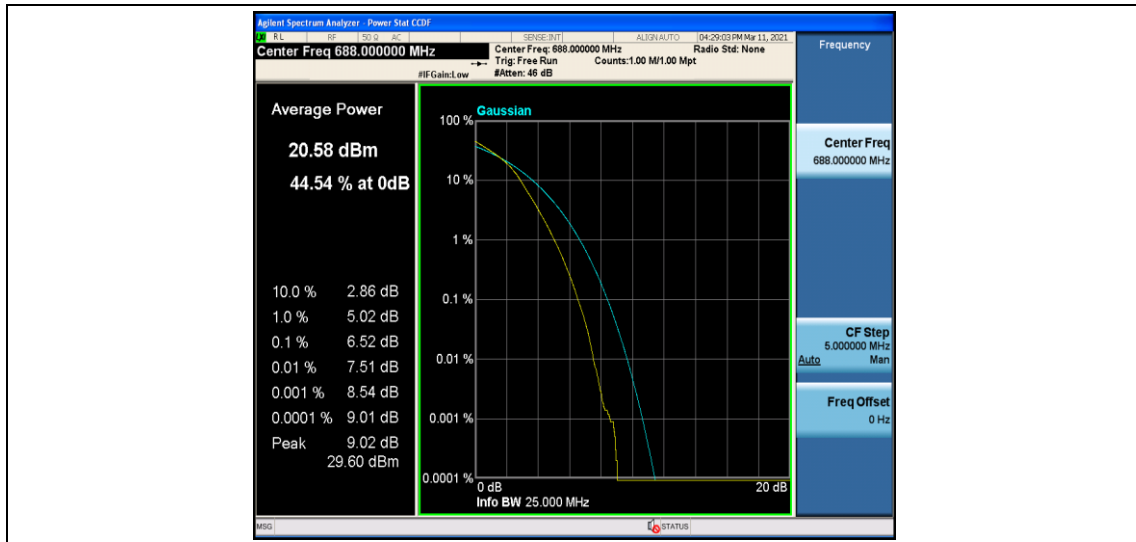

Band 71_20MHz_16QAM_133297_100RB#0

Band 71_20MHz_16QAM_133372_1RB#0

Band 71_20MHz_16QAM_133372_100RB#0

Appendix C: 26dB Bandwidth and Occupied Bandwidth

Test Result

Channel Bandwidth: 5 MHz

Channel Bandwidth: 5 MHz						
Modulation	Channel	RB Configuration		Occupied Bandwidth (MHz)	26dB Bandwidth (MHz)	Verdict
		Size	Offset			
QPSK	LCH	25	0	4.5025	4.864	PASS
	MCH	25	0	4.5071	4.915	PASS
	HCH	25	0	4.5076	4.924	PASS
16QAM	LCH	25	0	4.4992	4.903	PASS
	MCH	25	0	4.5092	4.925	PASS
	HCH	25	0	4.5089	4.903	PASS

Channel Bandwidth: 10 MHz

Channel Bandwidth: 10 MHz						
Modulation	Channel	RB Configuration		Occupied Bandwidth (MHz)	26dB Bandwidth (MHz)	Verdict
		Size	Offset			
QPSK	LCH	50	0	8.9238	9.435	PASS
	MCH	50	0	8.9262	9.505	PASS
	HCH	50	0	8.9428	9.452	PASS
16QAM	LCH	50	0	8.9092	9.423	PASS
	MCH	50	0	8.9437	9.490	PASS
	HCH	50	0	8.9449	9.569	PASS

Channel Bandwidth: 15 MHz

Channel Bandwidth: 15 MHz						
Modulation	Channel	RB Configuration		Occupied Bandwidth (MHz)	26dB Bandwidth (MHz)	Verdict
		Size	Offset			
QPSK	LCH	75	0	13.382	14.12	PASS
	MCH	75	0	13.372	14.04	PASS
	HCH	75	0	13.394	14.03	PASS
16QAM	LCH	75	0	13.356	14.05	PASS
	MCH	75	0	13.365	14.08	PASS
	HCH	75	0	13.392	14.07	PASS