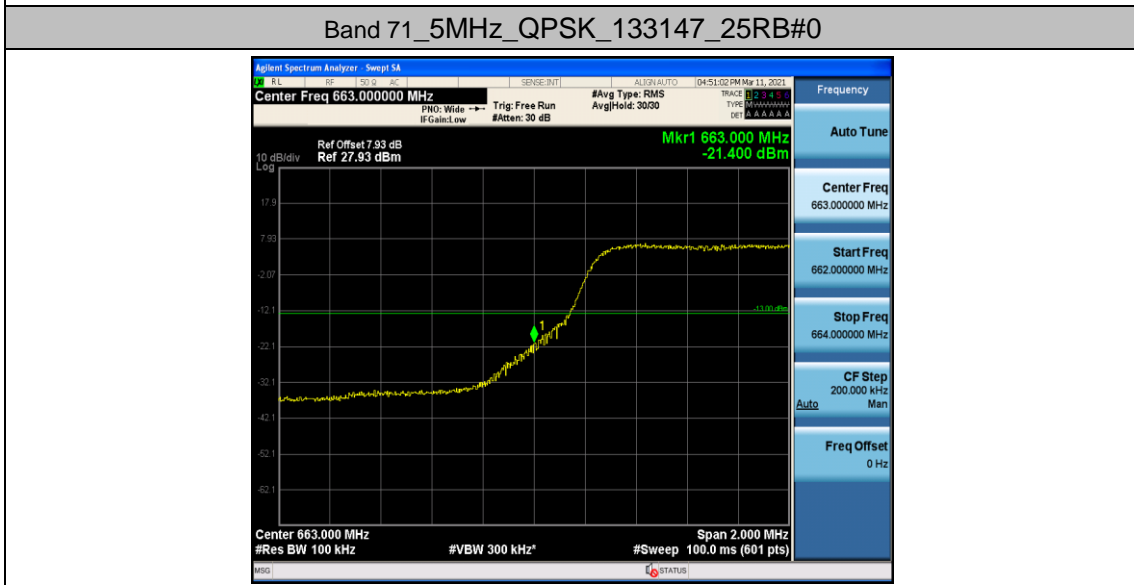

Test Graphs