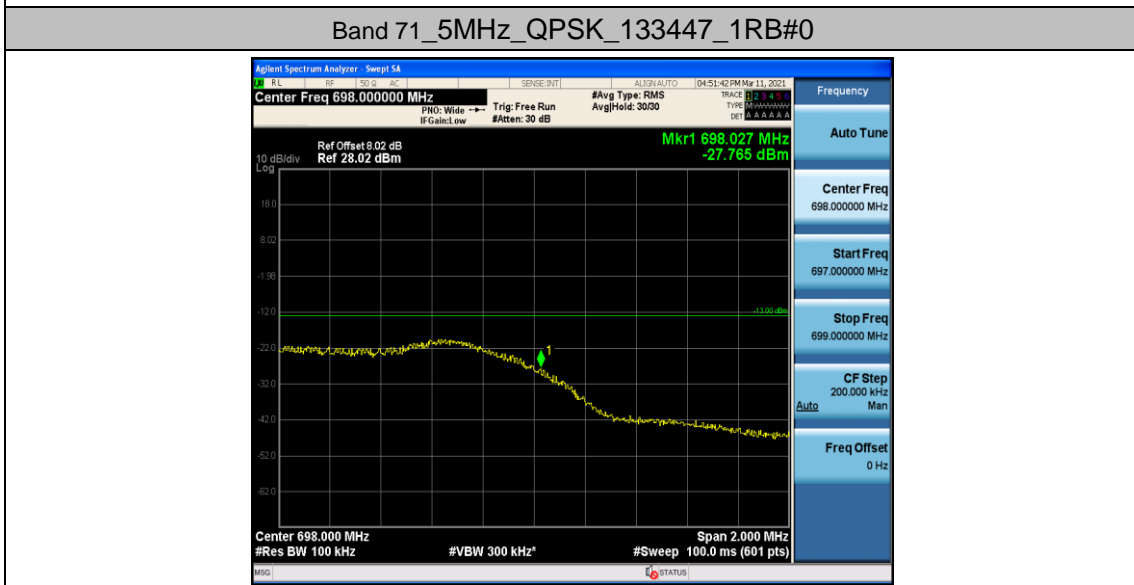

Test Graphs