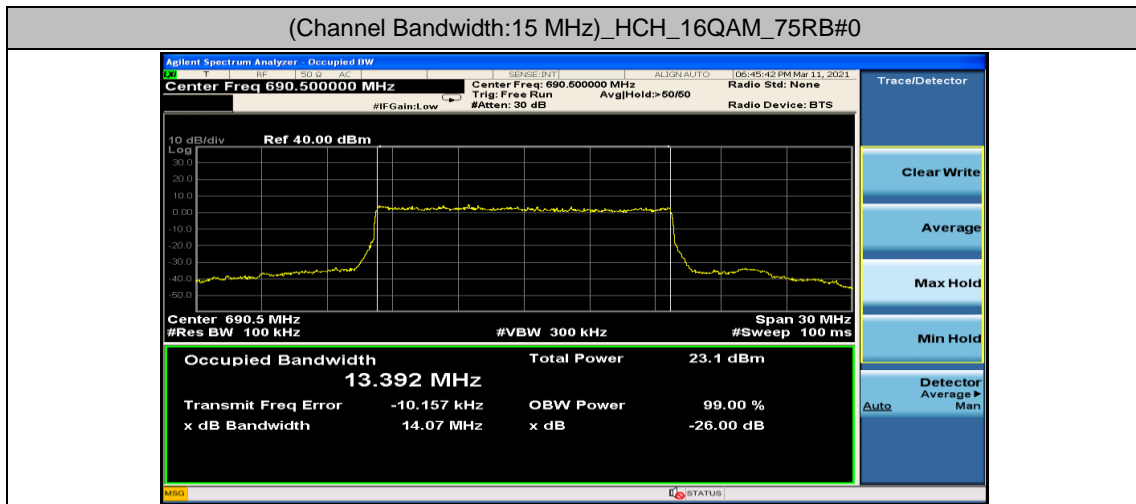

Test Graphs

Channel Bandwidth: 5 MHz

Channel Bandwidth: 10 MHz

Channel Bandwidth: 15 MHz

Channel Bandwidth: 20 MHz

Appendix D: Band Edge

Test Result

Band	Bandwidth	Modulation	Channel	RB Configuration	Verdict
Band 71	5MHz	QPSK	133147	1RB#0	PASS
Band 71	5MHz	QPSK	133147	25RB#0	PASS
Band 71	5MHz	QPSK	133447	1RB#0	PASS
Band 71	5MHz	QPSK	133447	25RB#0	PASS
Band 71	5MHz	16QAM	133147	1RB#0	PASS
Band 71	5MHz	16QAM	133147	25RB#0	PASS
Band 71	5MHz	16QAM	133447	1RB#0	PASS
Band 71	5MHz	16QAM	133447	25RB#0	PASS
Band 71	10MHz	QPSK	133172	1RB#0	PASS
Band 71	10MHz	QPSK	133172	1RB#49	PASS
Band 71	10MHz	QPSK	133172	50RB#0	PASS
Band 71	10MHz	QPSK	133422	1RB#0	PASS
Band 71	10MHz	QPSK	133422	50RB#0	PASS
Band 71	10MHz	16QAM	133172	1RB#0	PASS
Band 71	10MHz	16QAM	133172	50RB#0	PASS
Band 71	10MHz	16QAM	133422	1RB#0	PASS
Band 71	10MHz	16QAM	133422	50RB#0	PASS
Band 71	15MHz	QPSK	133197	1RB#0	PASS
Band 71	15MHz	QPSK	133197	75RB#0	PASS
Band 71	15MHz	QPSK	133397	1RB#0	PASS
Band 71	15MHz	QPSK	133397	75RB#0	PASS
Band 71	15MHz	16QAM	133197	1RB#0	PASS
Band 71	15MHz	16QAM	133197	75RB#0	PASS
Band 71	15MHz	16QAM	133397	1RB#0	PASS
Band 71	15MHz	16QAM	133397	75RB#0	PASS
Band 71	20MHz	QPSK	133222	1RB#0	PASS
Band 71	20MHz	QPSK	133222	100RB#0	PASS
Band 71	20MHz	QPSK	133372	1RB#0	PASS
Band 71	20MHz	QPSK	133372	100RB#0	PASS
Band 71	20MHz	16QAM	133222	1RB#0	PASS
Band 71	20MHz	16QAM	133222	100RB#0	PASS
Band 71	20MHz	16QAM	133372	1RB#0	PASS
Band 71	20MHz	16QAM	133372	100RB#0	PASS