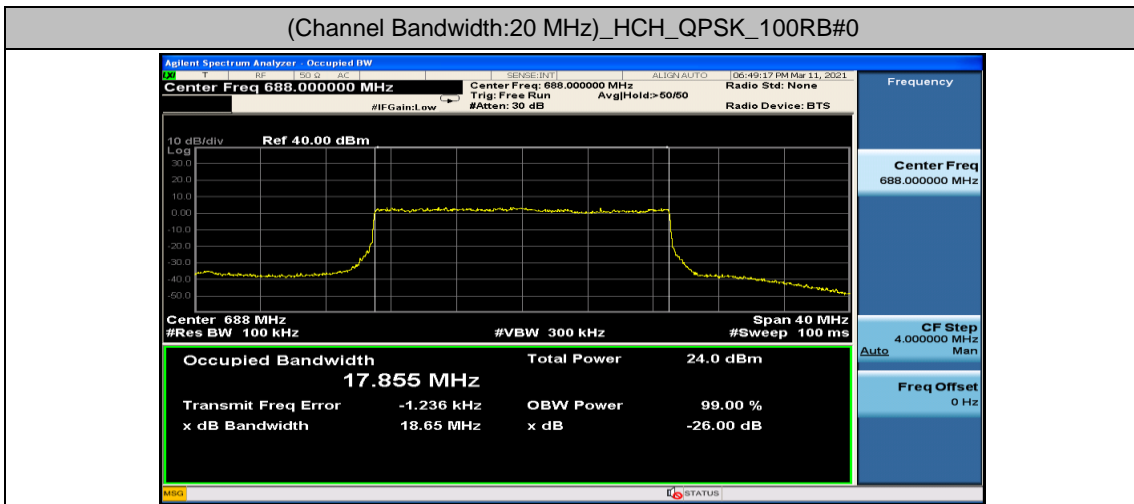

Test Graphs

Channel Bandwidth: 5 MHz

Channel Bandwidth: 10 MHz

Channel Bandwidth: 15 MHz

Channel Bandwidth: 20 MHz

Appendix D: Band Edge

Test Result

Band	Bandwidth	Modulation	Channel	RB Configuration	Verdict
Band 71	5MHz	QPSK	133147	1RB#0	PASS
Band 71	5MHz	QPSK	133147	25RB#0	PASS
Band 71	5MHz	QPSK	133447	1RB#0	PASS
Band 71	5MHz	QPSK	133447	25RB#0	PASS
Band 71	5MHz	16QAM	133147	1RB#0	PASS
Band 71	5MHz	16QAM	133147	25RB#0	PASS
Band 71	5MHz	16QAM	133447	1RB#0	PASS
Band 71	5MHz	16QAM	133447	25RB#0	PASS
Band 71	10MHz	QPSK	133172	1RB#0	PASS
Band 71	10MHz	QPSK	133172	1RB#49	PASS
Band 71	10MHz	QPSK	133172	50RB#0	PASS
Band 71	10MHz	QPSK	133422	1RB#0	PASS
Band 71	10MHz	QPSK	133422	50RB#0	PASS
Band 71	10MHz	16QAM	133172	1RB#0	PASS
Band 71	10MHz	16QAM	133172	50RB#0	PASS
Band 71	10MHz	16QAM	133422	1RB#0	PASS
Band 71	10MHz	16QAM	133422	50RB#0	PASS
Band 71	15MHz	QPSK	133197	1RB#0	PASS
Band 71	15MHz	QPSK	133197	75RB#0	PASS
Band 71	15MHz	QPSK	133397	1RB#0	PASS
Band 71	15MHz	QPSK	133397	75RB#0	PASS
Band 71	15MHz	16QAM	133197	1RB#0	PASS
Band 71	15MHz	16QAM	133197	75RB#0	PASS
Band 71	15MHz	16QAM	133397	1RB#0	PASS
Band 71	15MHz	16QAM	133397	75RB#0	PASS
Band 71	20MHz	QPSK	133222	1RB#0	PASS
Band 71	20MHz	QPSK	133222	100RB#0	PASS
Band 71	20MHz	QPSK	133372	1RB#0	PASS
Band 71	20MHz	QPSK	133372	100RB#0	PASS
Band 71	20MHz	16QAM	133222	1RB#0	PASS
Band 71	20MHz	16QAM	133222	100RB#0	PASS
Band 71	20MHz	16QAM	133372	1RB#0	PASS
Band 71	20MHz	16QAM	133372	100RB#0	PASS