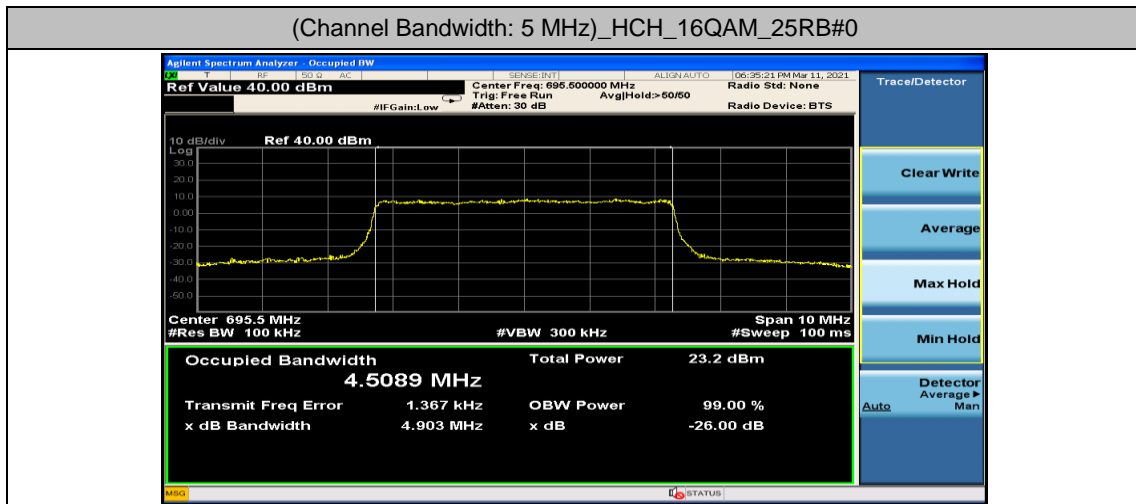

Channel Bandwidth: 10 MHz