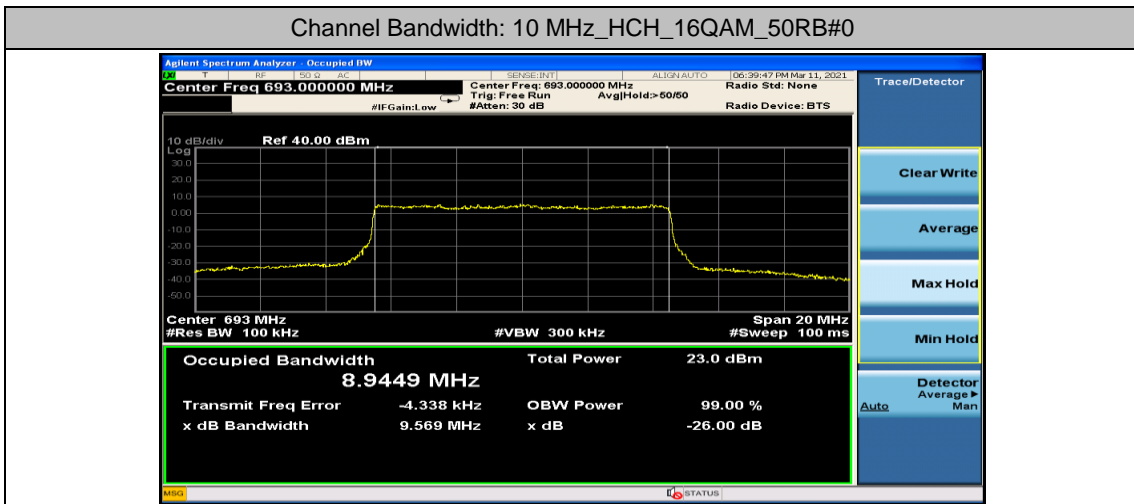

Test Graphs

Channel Bandwidth: 5 MHz

Channel Bandwidth: 10 MHz

Channel Bandwidth: 15 MHz

Channel Bandwidth: 20 MHz

Appendix D: Band Edge

Test Result

Band	Bandwidth	Modulation	Channel	RB Configuration	Verdict
Band 71	5MHz	QPSK	133147	1RB#0	PASS
Band 71	5MHz	QPSK	133147	25RB#0	PASS
Band 71	5MHz	QPSK	133447	1RB#0	PASS
Band 71	5MHz	QPSK	133447	25RB#0	PASS
Band 71	5MHz	16QAM	133147	1RB#0	PASS
Band 71	5MHz	16QAM	133147	25RB#0	PASS
Band 71	5MHz	16QAM	133447	1RB#0	PASS
Band 71	5MHz	16QAM	133447	25RB#0	PASS
Band 71	10MHz	QPSK	133172	1RB#0	PASS
Band 71	10MHz	QPSK	133172	1RB#49	PASS
Band 71	10MHz	QPSK	133172	50RB#0	PASS
Band 71	10MHz	QPSK	133422	1RB#0	PASS
Band 71	10MHz	QPSK	133422	50RB#0	PASS
Band 71	10MHz	16QAM	133172	1RB#0	PASS
Band 71	10MHz	16QAM	133172	50RB#0	PASS
Band 71	10MHz	16QAM	133422	1RB#0	PASS
Band 71	10MHz	16QAM	133422	50RB#0	PASS
Band 71	15MHz	QPSK	133197	1RB#0	PASS
Band 71	15MHz	QPSK	133197	75RB#0	PASS
Band 71	15MHz	QPSK	133397	1RB#0	PASS
Band 71	15MHz	QPSK	133397	75RB#0	PASS
Band 71	15MHz	16QAM	133197	1RB#0	PASS
Band 71	15MHz	16QAM	133197	75RB#0	PASS
Band 71	15MHz	16QAM	133397	1RB#0	PASS
Band 71	15MHz	16QAM	133397	75RB#0	PASS
Band 71	20MHz	QPSK	133222	1RB#0	PASS
Band 71	20MHz	QPSK	133222	100RB#0	PASS
Band 71	20MHz	QPSK	133372	1RB#0	PASS
Band 71	20MHz	QPSK	133372	100RB#0	PASS
Band 71	20MHz	16QAM	133222	1RB#0	PASS
Band 71	20MHz	16QAM	133222	100RB#0	PASS
Band 71	20MHz	16QAM	133372	1RB#0	PASS
Band 71	20MHz	16QAM	133372	100RB#0	PASS