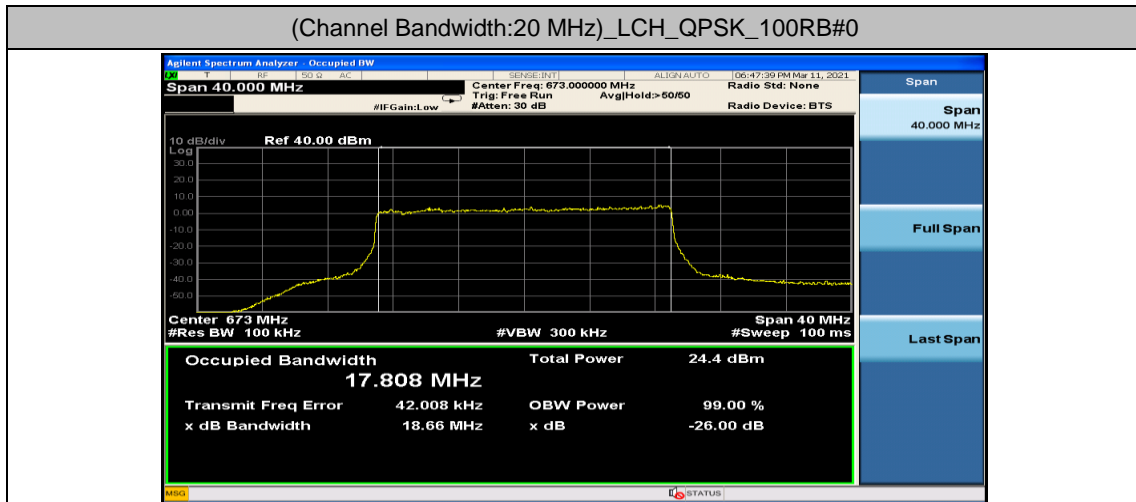

Channel Bandwidth: 20 MHz