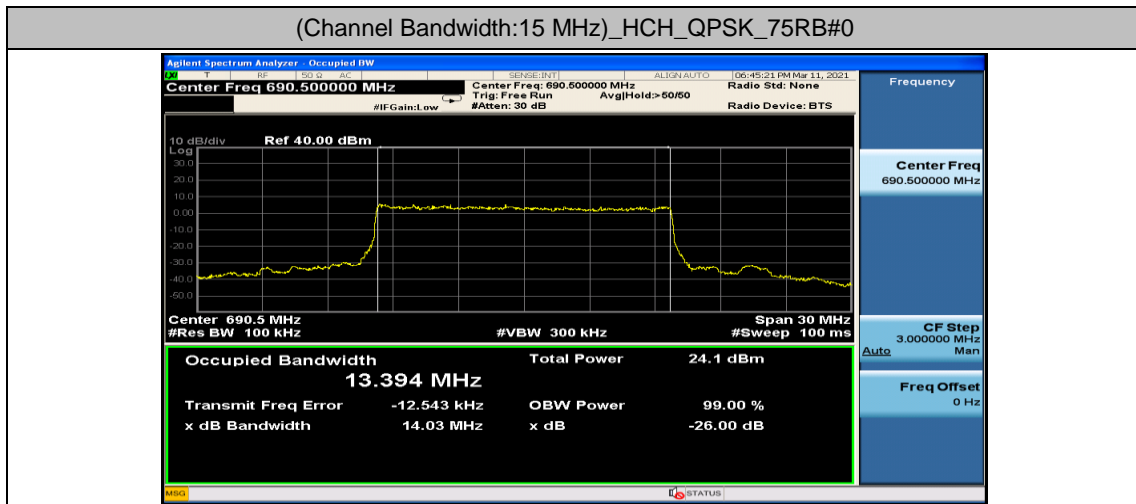

Test Graphs

Channel Bandwidth: 5 MHz

Channel Bandwidth: 10 MHz

Channel Bandwidth: 15 MHz

Channel Bandwidth: 20 MHz

Appendix D: Band Edge

Test Result

Band	Bandwidth	Modulation	Channel	RB Configuration	Verdict
Band 71	5MHz	QPSK	133147	1RB#0	PASS
Band 71	5MHz	QPSK	133147	25RB#0	PASS
Band 71	5MHz	QPSK	133447	1RB#0	PASS
Band 71	5MHz	QPSK	133447	25RB#0	PASS
Band 71	5MHz	16QAM	133147	1RB#0	PASS
Band 71	5MHz	16QAM	133147	25RB#0	PASS
Band 71	5MHz	16QAM	133447	1RB#0	PASS
Band 71	5MHz	16QAM	133447	25RB#0	PASS
Band 71	10MHz	QPSK	133172	1RB#0	PASS
Band 71	10MHz	QPSK	133172	1RB#49	PASS
Band 71	10MHz	QPSK	133172	50RB#0	PASS
Band 71	10MHz	QPSK	133422	1RB#0	PASS
Band 71	10MHz	QPSK	133422	50RB#0	PASS
Band 71	10MHz	16QAM	133172	1RB#0	PASS
Band 71	10MHz	16QAM	133172	50RB#0	PASS
Band 71	10MHz	16QAM	133422	1RB#0	PASS
Band 71	10MHz	16QAM	133422	50RB#0	PASS
Band 71	15MHz	QPSK	133197	1RB#0	PASS
Band 71	15MHz	QPSK	133197	75RB#0	PASS
Band 71	15MHz	QPSK	133397	1RB#0	PASS
Band 71	15MHz	QPSK	133397	75RB#0	PASS
Band 71	15MHz	16QAM	133197	1RB#0	PASS
Band 71	15MHz	16QAM	133197	75RB#0	PASS
Band 71	15MHz	16QAM	133397	1RB#0	PASS
Band 71	15MHz	16QAM	133397	75RB#0	PASS
Band 71	20MHz	QPSK	133222	1RB#0	PASS
Band 71	20MHz	QPSK	133222	100RB#0	PASS
Band 71	20MHz	QPSK	133372	1RB#0	PASS
Band 71	20MHz	QPSK	133372	100RB#0	PASS
Band 71	20MHz	16QAM	133222	1RB#0	PASS
Band 71	20MHz	16QAM	133222	100RB#0	PASS
Band 71	20MHz	16QAM	133372	1RB#0	PASS
Band 71	20MHz	16QAM	133372	100RB#0	PASS