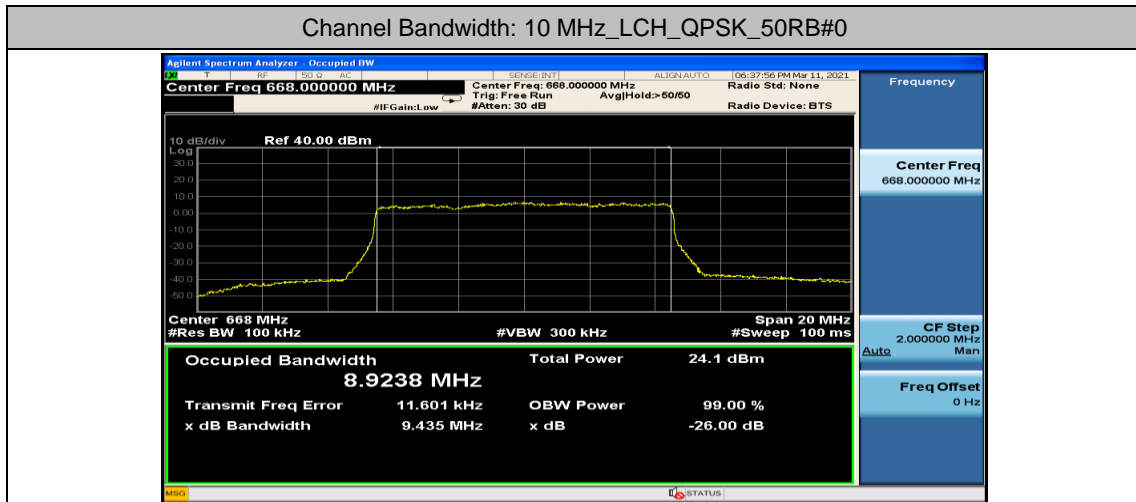

Test Graphs

Channel Bandwidth: 5 MHz

Channel Bandwidth: 10 MHz

Channel Bandwidth: 15 MHz

Channel Bandwidth: 20 MHz

Appendix D: Band Edge

Test Result

Band	Bandwidth	Modulation	Channel	RB Configuration	Verdict
Band 71	5MHz	QPSK	133147	1RB#0	PASS
Band 71	5MHz	QPSK	133147	25RB#0	PASS
Band 71	5MHz	QPSK	133447	1RB#0	PASS
Band 71	5MHz	QPSK	133447	25RB#0	PASS
Band 71	5MHz	16QAM	133147	1RB#0	PASS
Band 71	5MHz	16QAM	133147	25RB#0	PASS
Band 71	5MHz	16QAM	133447	1RB#0	PASS
Band 71	5MHz	16QAM	133447	25RB#0	PASS
Band 71	10MHz	QPSK	133172	1RB#0	PASS
Band 71	10MHz	QPSK	133172	1RB#49	PASS
Band 71	10MHz	QPSK	133172	50RB#0	PASS
Band 71	10MHz	QPSK	133422	1RB#0	PASS
Band 71	10MHz	QPSK	133422	50RB#0	PASS
Band 71	10MHz	16QAM	133172	1RB#0	PASS
Band 71	10MHz	16QAM	133172	50RB#0	PASS
Band 71	10MHz	16QAM	133422	1RB#0	PASS
Band 71	10MHz	16QAM	133422	50RB#0	PASS
Band 71	15MHz	QPSK	133197	1RB#0	PASS
Band 71	15MHz	QPSK	133197	75RB#0	PASS
Band 71	15MHz	QPSK	133397	1RB#0	PASS
Band 71	15MHz	QPSK	133397	75RB#0	PASS
Band 71	15MHz	16QAM	133197	1RB#0	PASS
Band 71	15MHz	16QAM	133197	75RB#0	PASS
Band 71	15MHz	16QAM	133397	1RB#0	PASS
Band 71	15MHz	16QAM	133397	75RB#0	PASS
Band 71	20MHz	QPSK	133222	1RB#0	PASS
Band 71	20MHz	QPSK	133222	100RB#0	PASS
Band 71	20MHz	QPSK	133372	1RB#0	PASS
Band 71	20MHz	QPSK	133372	100RB#0	PASS
Band 71	20MHz	16QAM	133222	1RB#0	PASS
Band 71	20MHz	16QAM	133222	100RB#0	PASS
Band 71	20MHz	16QAM	133372	1RB#0	PASS
Band 71	20MHz	16QAM	133372	100RB#0	PASS