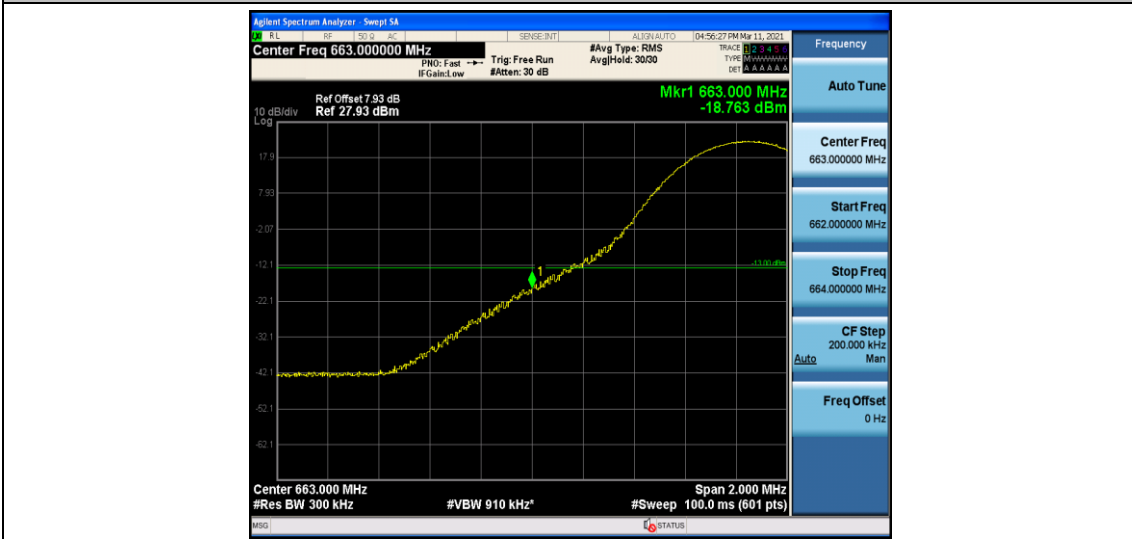

Band 71_15MHz_QPSK_133197_1RB#0