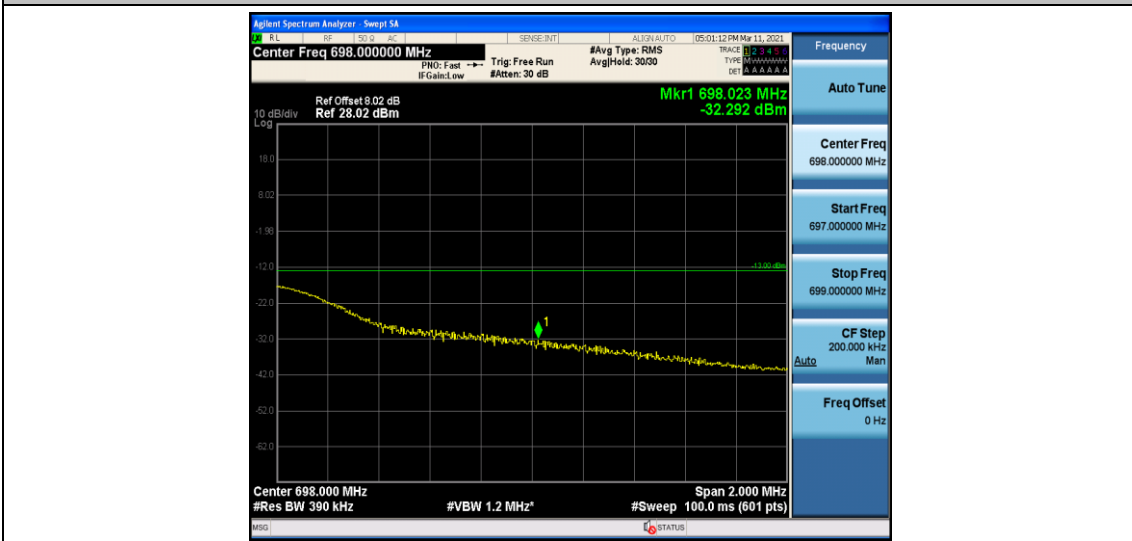

Band 71_20MHz_QPSK_133372_1RB#0