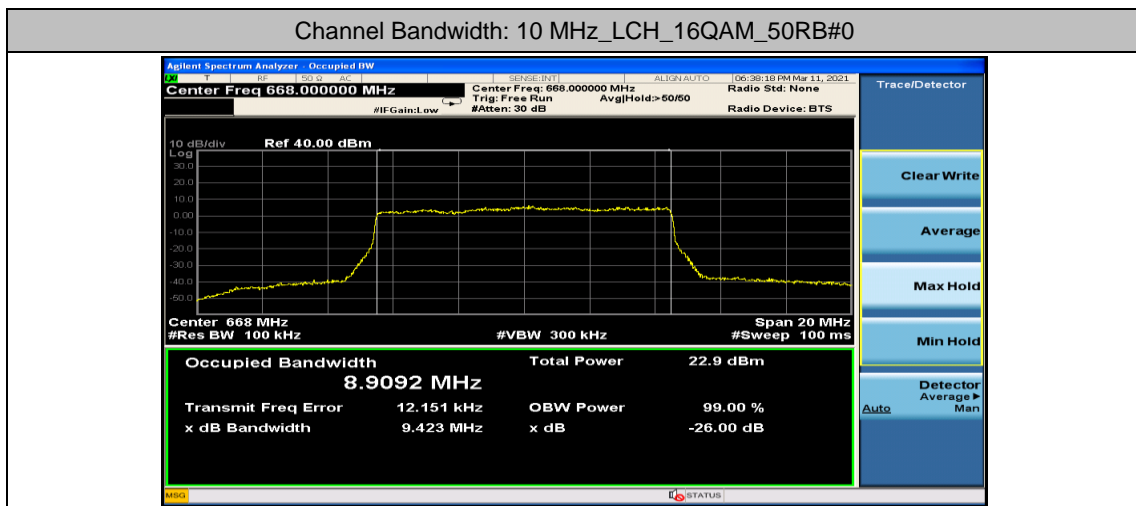

Test Graphs

Channel Bandwidth: 5 MHz

Channel Bandwidth: 10 MHz

Channel Bandwidth: 15 MHz

Channel Bandwidth: 20 MHz

Appendix D: Band Edge

Test Result

Band	Bandwidth	Modulation	Channel	RB Configuration	Verdict
Band 71	5MHz	QPSK	133147	1RB#0	PASS
Band 71	5MHz	QPSK	133147	25RB#0	PASS
Band 71	5MHz	QPSK	133447	1RB#0	PASS
Band 71	5MHz	QPSK	133447	25RB#0	PASS
Band 71	5MHz	16QAM	133147	1RB#0	PASS
Band 71	5MHz	16QAM	133147	25RB#0	PASS
Band 71	5MHz	16QAM	133447	1RB#0	PASS
Band 71	5MHz	16QAM	133447	25RB#0	PASS
Band 71	10MHz	QPSK	133172	1RB#0	PASS
Band 71	10MHz	QPSK	133172	1RB#49	PASS
Band 71	10MHz	QPSK	133172	50RB#0	PASS
Band 71	10MHz	QPSK	133422	1RB#0	PASS
Band 71	10MHz	QPSK	133422	50RB#0	PASS
Band 71	10MHz	16QAM	133172	1RB#0	PASS
Band 71	10MHz	16QAM	133172	50RB#0	PASS
Band 71	10MHz	16QAM	133422	1RB#0	PASS
Band 71	10MHz	16QAM	133422	50RB#0	PASS
Band 71	15MHz	QPSK	133197	1RB#0	PASS
Band 71	15MHz	QPSK	133197	75RB#0	PASS
Band 71	15MHz	QPSK	133397	1RB#0	PASS
Band 71	15MHz	QPSK	133397	75RB#0	PASS
Band 71	15MHz	16QAM	133197	1RB#0	PASS
Band 71	15MHz	16QAM	133197	75RB#0	PASS
Band 71	15MHz	16QAM	133397	1RB#0	PASS
Band 71	15MHz	16QAM	133397	75RB#0	PASS
Band 71	20MHz	QPSK	133222	1RB#0	PASS
Band 71	20MHz	QPSK	133222	100RB#0	PASS
Band 71	20MHz	QPSK	133372	1RB#0	PASS
Band 71	20MHz	QPSK	133372	100RB#0	PASS
Band 71	20MHz	16QAM	133222	1RB#0	PASS
Band 71	20MHz	16QAM	133222	100RB#0	PASS
Band 71	20MHz	16QAM	133372	1RB#0	PASS
Band 71	20MHz	16QAM	133372	100RB#0	PASS