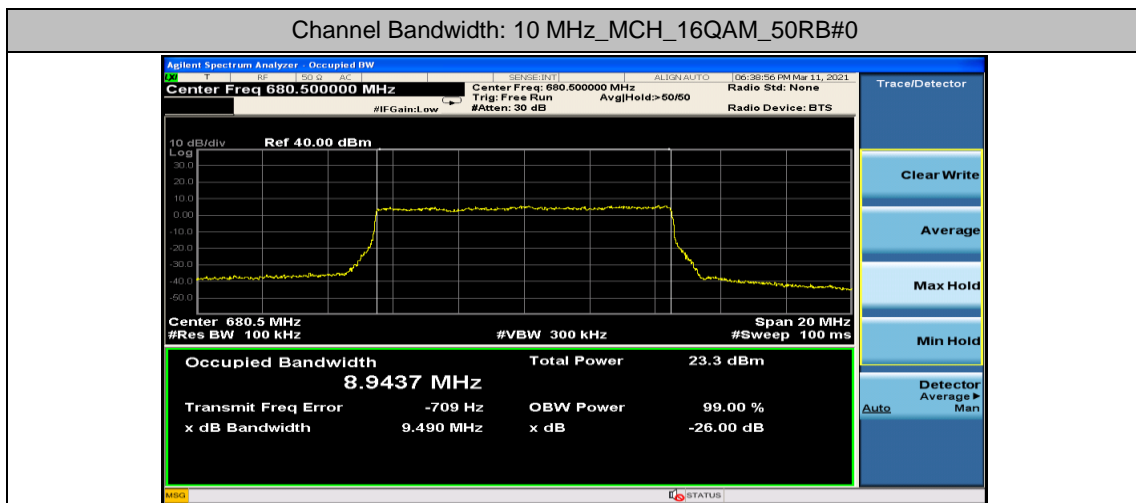

Test Graphs

Channel Bandwidth: 5 MHz

Channel Bandwidth: 10 MHz

Channel Bandwidth: 15 MHz

Channel Bandwidth: 20 MHz

Appendix D: Band Edge

Test Result

Band	Bandwidth	Modulation	Channel	RB Configuration	Verdict
Band 71	5MHz	QPSK	133147	1RB#0	PASS
Band 71	5MHz	QPSK	133147	25RB#0	PASS
Band 71	5MHz	QPSK	133447	1RB#0	PASS
Band 71	5MHz	QPSK	133447	25RB#0	PASS
Band 71	5MHz	16QAM	133147	1RB#0	PASS
Band 71	5MHz	16QAM	133147	25RB#0	PASS
Band 71	5MHz	16QAM	133447	1RB#0	PASS
Band 71	5MHz	16QAM	133447	25RB#0	PASS
Band 71	10MHz	QPSK	133172	1RB#0	PASS
Band 71	10MHz	QPSK	133172	1RB#49	PASS
Band 71	10MHz	QPSK	133172	50RB#0	PASS
Band 71	10MHz	QPSK	133422	1RB#0	PASS
Band 71	10MHz	QPSK	133422	50RB#0	PASS
Band 71	10MHz	16QAM	133172	1RB#0	PASS
Band 71	10MHz	16QAM	133172	50RB#0	PASS
Band 71	10MHz	16QAM	133422	1RB#0	PASS
Band 71	10MHz	16QAM	133422	50RB#0	PASS
Band 71	15MHz	QPSK	133197	1RB#0	PASS
Band 71	15MHz	QPSK	133197	75RB#0	PASS
Band 71	15MHz	QPSK	133397	1RB#0	PASS
Band 71	15MHz	QPSK	133397	75RB#0	PASS
Band 71	15MHz	16QAM	133197	1RB#0	PASS
Band 71	15MHz	16QAM	133197	75RB#0	PASS
Band 71	15MHz	16QAM	133397	1RB#0	PASS
Band 71	15MHz	16QAM	133397	75RB#0	PASS
Band 71	20MHz	QPSK	133222	1RB#0	PASS
Band 71	20MHz	QPSK	133222	100RB#0	PASS
Band 71	20MHz	QPSK	133372	1RB#0	PASS
Band 71	20MHz	QPSK	133372	100RB#0	PASS
Band 71	20MHz	16QAM	133222	1RB#0	PASS
Band 71	20MHz	16QAM	133222	100RB#0	PASS
Band 71	20MHz	16QAM	133372	1RB#0	PASS
Band 71	20MHz	16QAM	133372	100RB#0	PASS