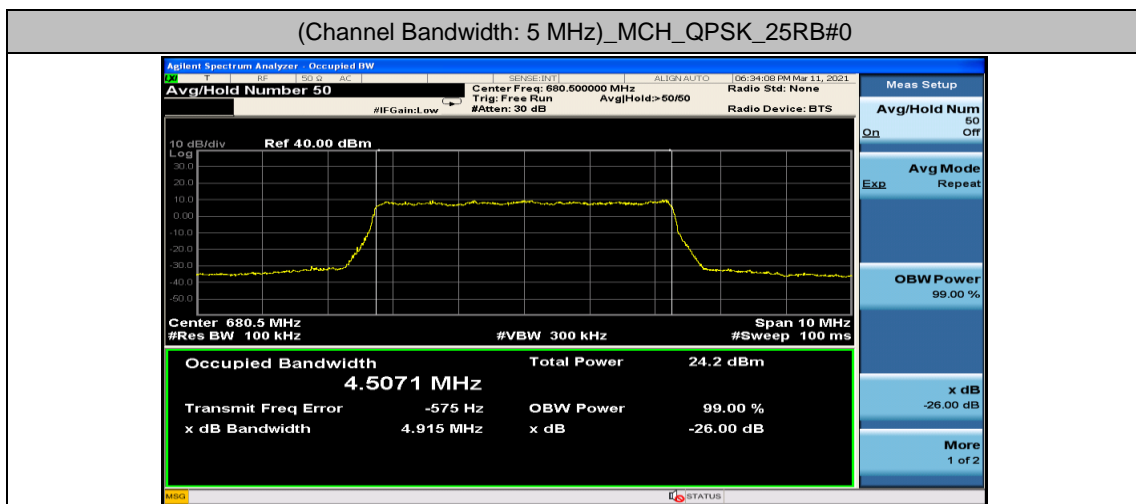

Channel Bandwidth: 20 MHz

Channel Bandwidth: 20 MHz						
Modulation	Channel	RB Configuration		Occupied Bandwidth (MHz)	26dB Bandwidth (MHz)	Verdict
		Size	Offset			
QPSK	LCH	100	0	17.808	18.66	PASS
	MCH	100	0	17.818	18.49	PASS
	HCH	100	0	17.855	18.65	PASS
16QAM	LCH	100	0	17.832	18.53	PASS
	MCH	100	0	17.827	18.67	PASS
	HCH	100	0	17.834	18.57	PASS

Test Graphs

Channel Bandwidth: 5 MHz