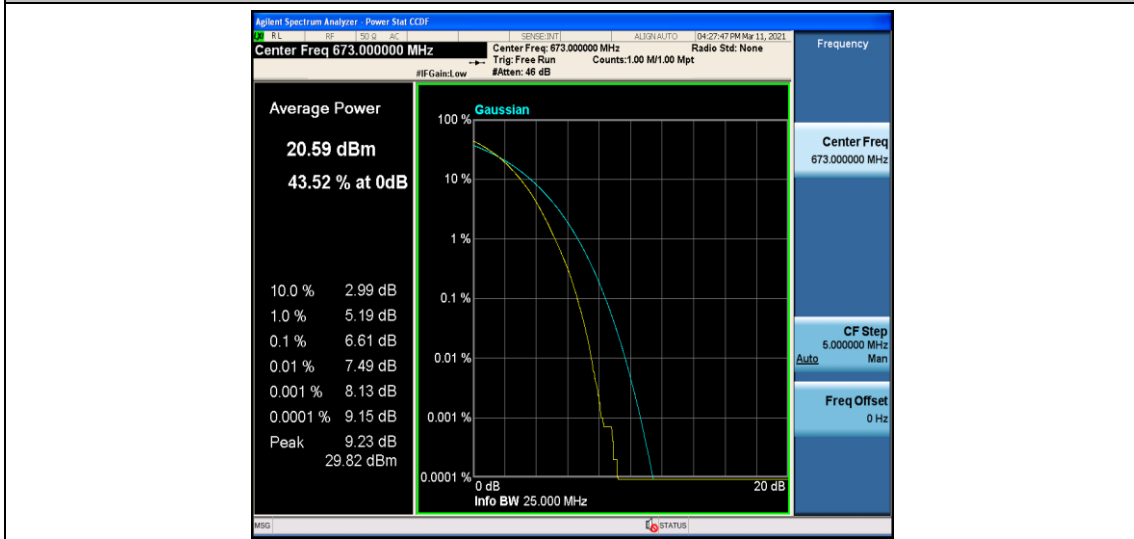

Band 71_20MHz_16QAM_133222_100RB#0

Band 71_20MHz_16QAM_133297_1RB#0