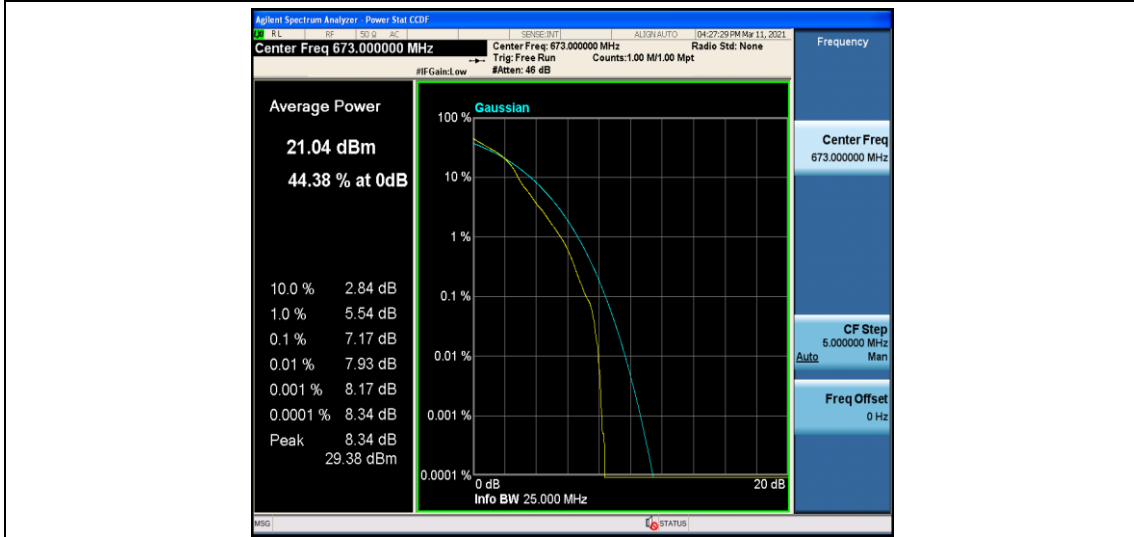

Band 71_20MHz_16QAM_133222_1RB#0

Band 71_20MHz_16QAM_133222_100RB#0