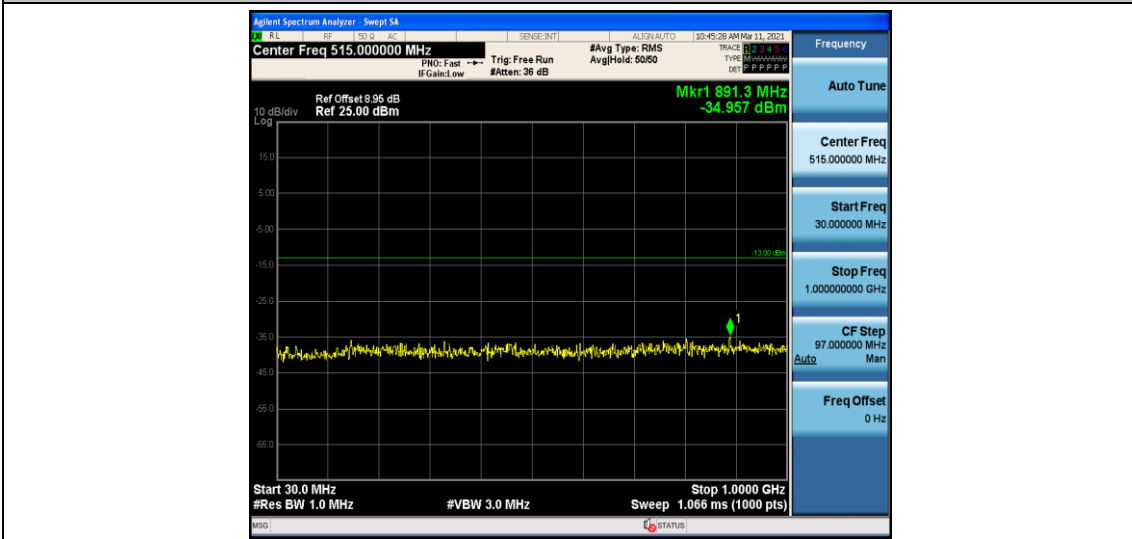

Band66_1.4MHz_QPSK_131979_1RB#0