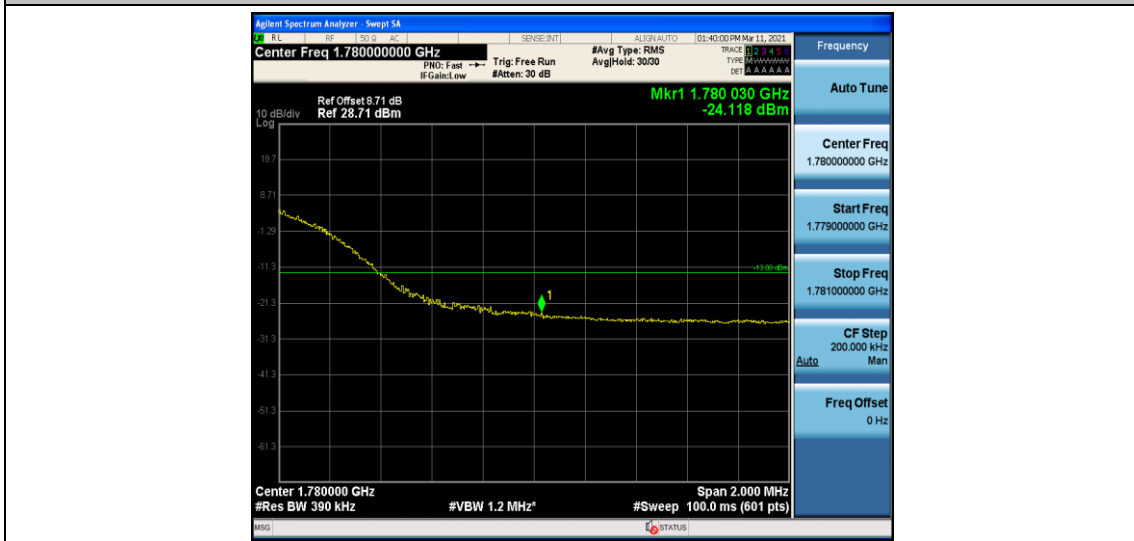

Band66_20MHz_QPSK_132572_100RB#0

Band66_20MHz_16QAM_132072_1RB#0

Band66_20MHz_16QAM_132072_100RB#0

Band66_20MHz_16QAM_132572_1RB#0

Band66_20MHz_16QAM_132572_100RB#0

Appendix E: Conducted Spurious Emission

Test Result