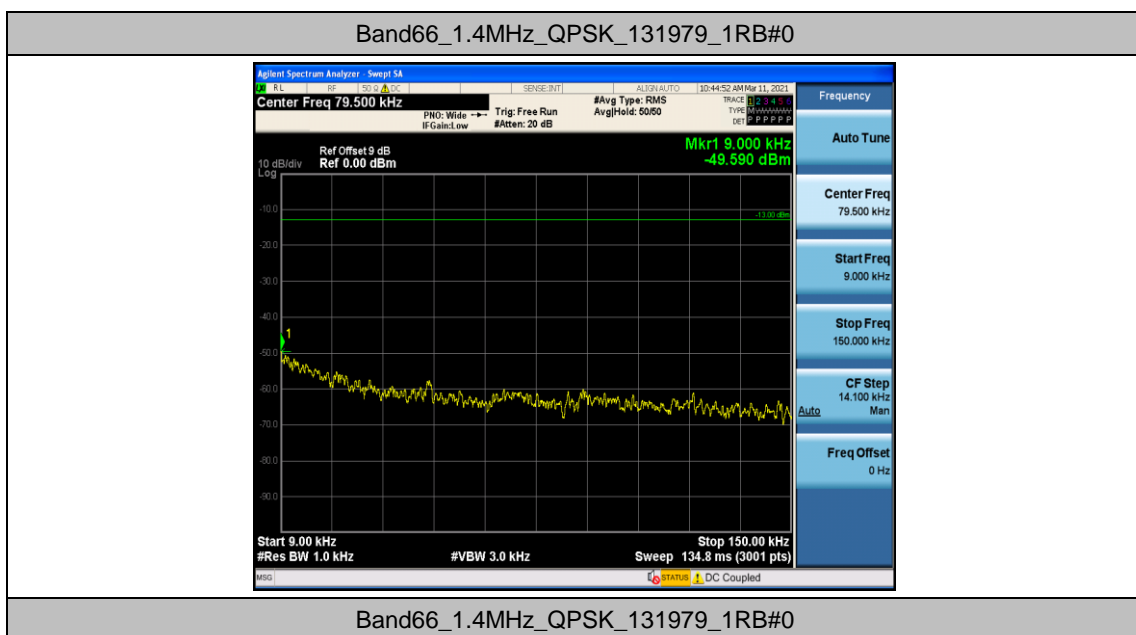

Test Graphs